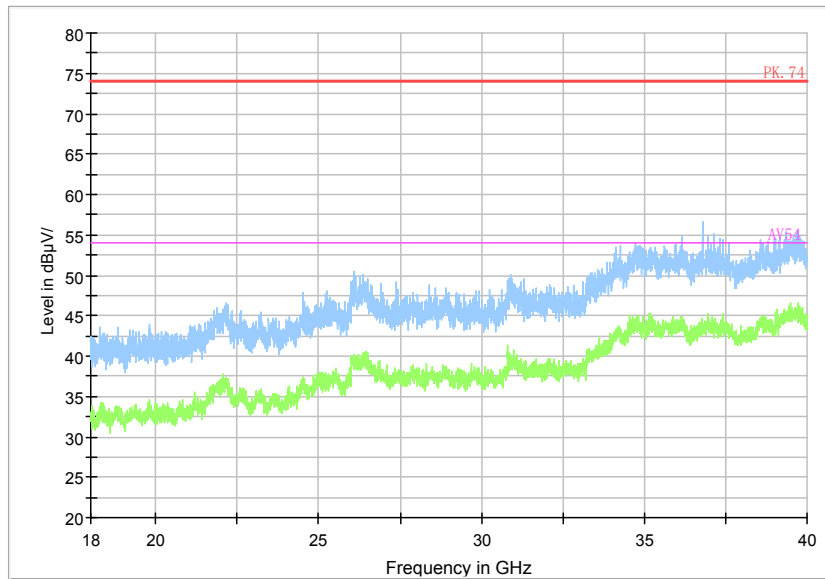

Comment

Frequency Range: 6GHz -18GHz
Detector: Av mode and PK mode
Test Mode: 802.11ac(VHT20)

Full Spectrum

Frequency Range: 18GHz -40GHz
Detector: Av mode and PK mode
Test Mode: 802.11ac(VHT20)

Carrier frequency (MHz): 5600
Channel No.:120

Full Spectrum

Comment

Frequency Range: 30MHz -1GHz
Detector: QP mode
Test Mode: 802.11a

Full Spectrum

Comment

Frequency Range: 1GHz -6GHz
Detector: Av mode and PK mode
Modulation type: 802.11a

Full Spectrum

Comment

Frequency Range: 6GHz -18GHz
Detector: Av mode and PK mode
Modulation type: 802.11a

Full Spectrum

Frequency Range: 18GHz -40GHz
Detector: Av mode and PK mode
Modulation type: 802.11a

Full Spectrum