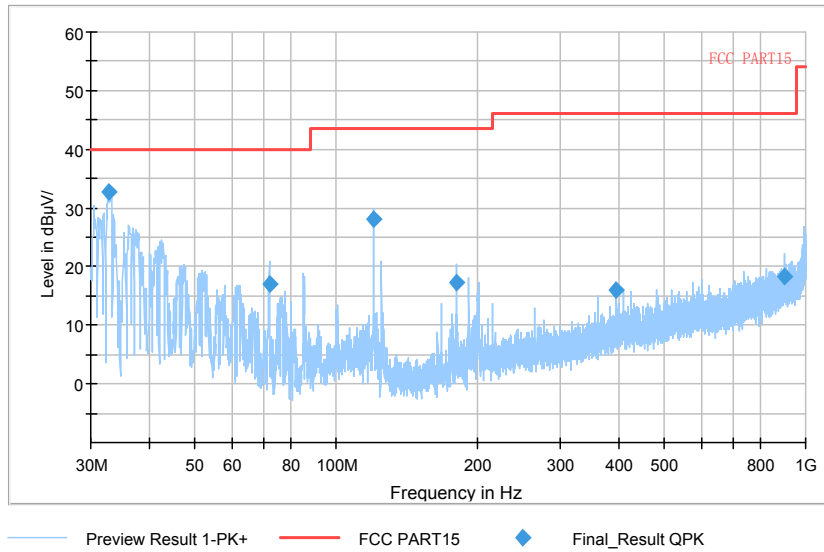

Full Spectrum

Comment

Frequency Range: 30MHz -1GHz
Detector: QP mode
Test Mode: 802.11n(HT40)