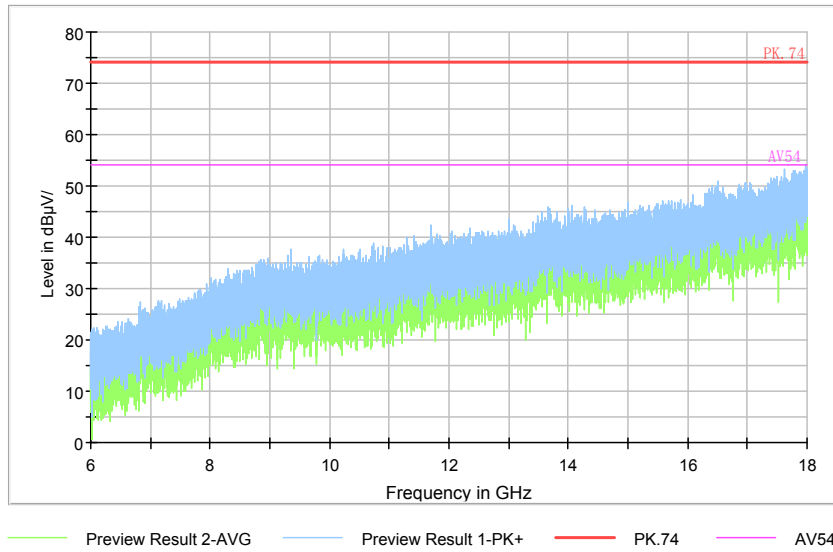

Full Spectrum

Comment

Frequency Range: 6GHz -18GHz
Detector: Av mode and PK mode
Modulation type: 802.11n(HT20)

Full Spectrum

Frequency Range: 18GHz -40GHz
Detector: Av mode and PK mode
Modulation type: 802.11n(HT20)

Full Spectrum

Comment

Frequency Range: 30MHz -1GHz
Detector: QP mode
Test Mode: 802.11ac(VHT20)

Full Spectrum

Comment

Frequency Range: 1GHz -6GHz
Detector: Av mode and PK mode
Test Mode: 802.11ac(VHT20)

Full Spectrum

Comment

Frequency Range: 6GHz -18GHz
Detector: Av mode and PK mode
Test Mode: 802.11ac(VHT20)

Full Spectrum

Frequency Range: 18GHz -40GHz
Detector: Av mode and PK mode
Test Mode: 802.11ac(VHT20)

Carrier frequency (MHz): 5600
Channel No.:120