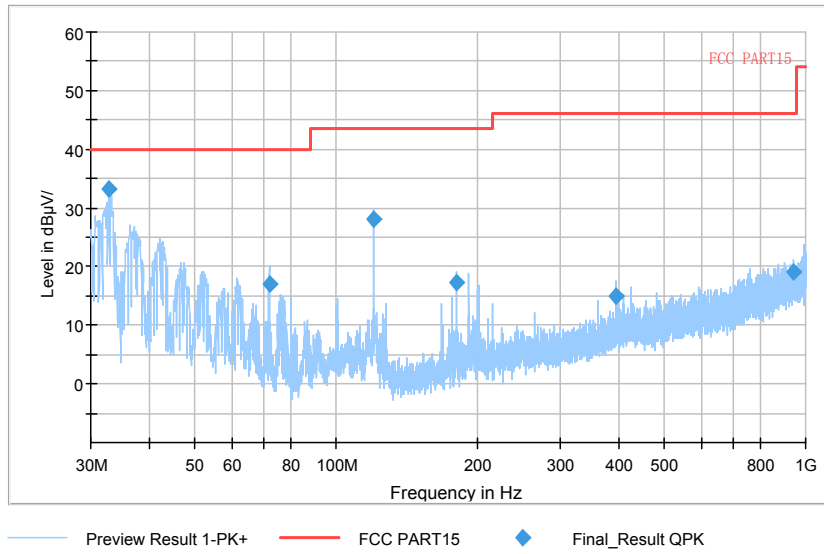

Comment

Frequency Range: 6GHz -18GHz
Detector: Av mode and PK mode
Modulation type: 802.11a

Full Spectrum

Frequency Range: 18GHz -40GHz
Detector: Av mode and PK mode
Modulation type: 802.11a

Full Spectrum