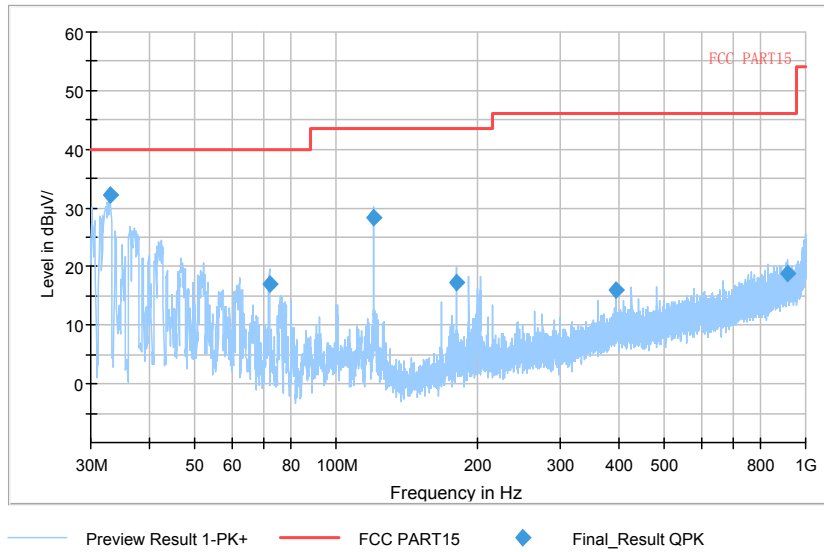

Comment

Frequency Range: 6GHz -18GHz
Detector: Av mode and PK mode
Modulation type: 802.11n(HT40)

Full Spectrum

Frequency Range: 18GHz -40GHz
Detector: Av mode and PK mode
Modulation type: 802.11n(HT40)

Full Spectrum