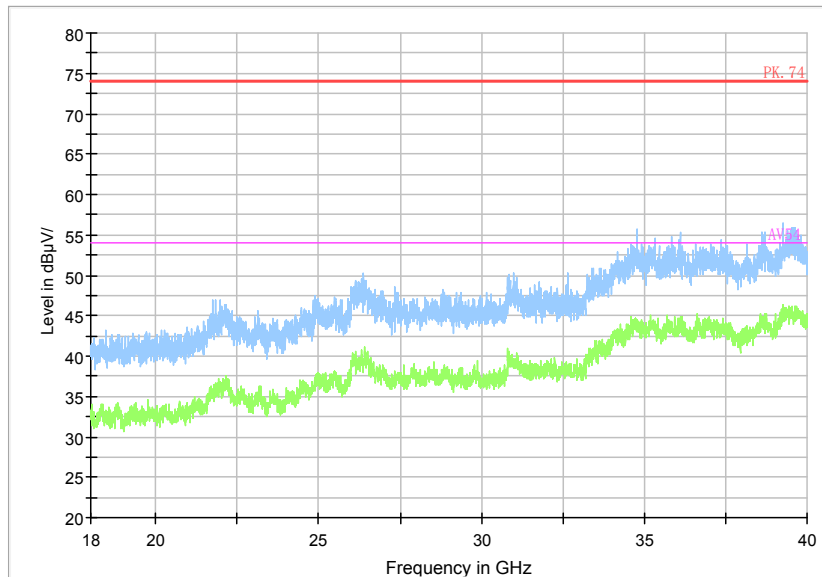

Frequency Range: 6GHz -18GHz
Detector: Av mode and PK mode
Test Mode: 802.11ac(VHT40)

Full Spectrum

Frequency Range: 18GHz -40GHz
Detector: Av mode and PK mode
Test Mode: 802.11ac(VHT40)

Carrier frequency (MHz): 5530
Channel No.:106

Full Spectrum

Comment

Frequency Range: 30MHz -1GHz
Detector: QP mode
Test Mode: 802.11ac(VHT80)

Full Spectrum

Comment

Frequency Range: 1GHz -6GHz
Detector: Av mode and PK mode
Test Mode: 802.11ac(VHT80)

Full Spectrum

Comment

Frequency Range: 6GHz -18GHz
Detector: Av mode and PK mode
Test Mode: 802.11ac(VHT80)

Full Spectrum

Frequency Range: 18GHz -40GHz
Detector: Av mode and PK mode
Test Mode: 802.11ac(VHT80)

Carrier frequency (MHz): 5610