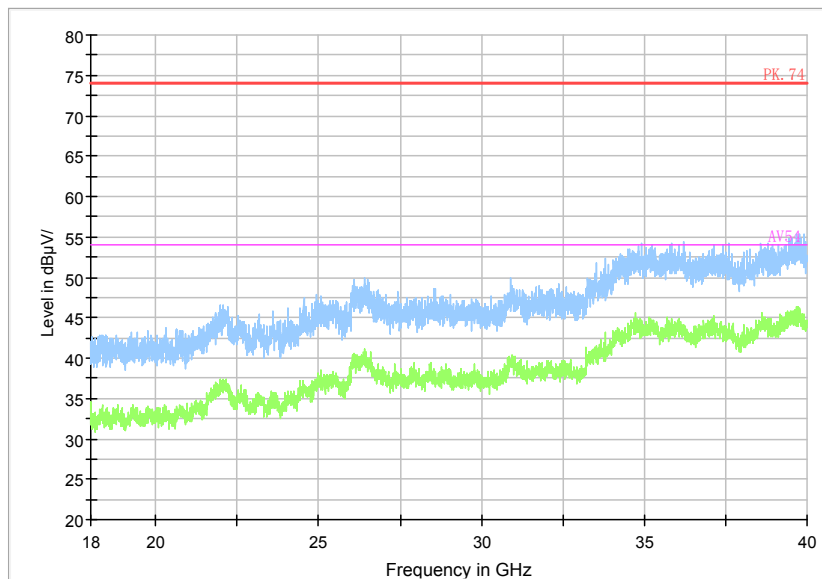

Comment

Frequency Range: 6GHz -18GHz
Detector: Av mode and PK mode
Test Mode: 802.11ac(VHT40)

Full Spectrum

Frequency Range: 18GHz -40GHz
Detector: Av mode and PK mode
Test Mode: 802.11ac(VHT40)

Carrier frequency (MHz): 5310
Channel No.:62

Full Spectrum

Comment

Frequency Range: 30MHz -1GHz
Detector: QP mode
Test Mode: 802.11n(HT40)

Full Spectrum

Comment

Frequency Range: 1GHz -6GHz
Detector: Av mode and PK mode
Modulation type: 802.11n(HT40)

Full Spectrum

Comment

Frequency Range: 6GHz -18GHz
 Detector: Av mode and PK mode
 Modulation type: 802.11n(HT40)

Full Spectrum

Frequency Range: 18GHz -40GHz
 Detector: Av mode and PK mode
 Modulation type: 802.11n(HT40)