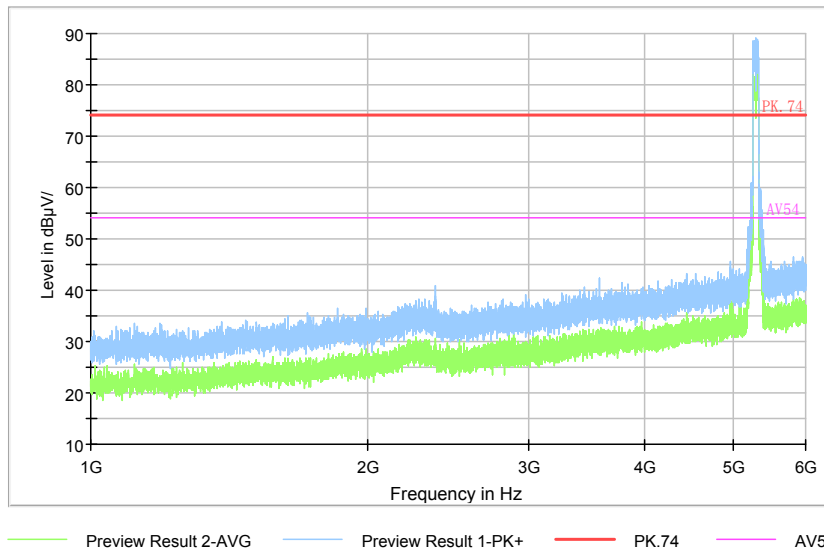

Comment

Frequency Range: 6GHz -18GHz
Detector: Av mode and PK mode
Test Mode: 802.11ac(VHT40)

Full Spectrum

Frequency Range: 18GHz -40GHz
Detector: Av mode and PK mode
Test Mode: 802.11ac(VHT40)

Carrier frequency (MHz): 5290
Channel No.:58

Full Spectrum

Comment

Frequency Range: 30MHz -1GHz
Detector: QP mode
Test Mode: 802.11ac(VHT80)

Full Spectrum

Comment

Frequency Range: 1GHz -6GHz
Detector: Av mode and PK mode
Test Mode: 802.11ac(VHT80)

Full Spectrum