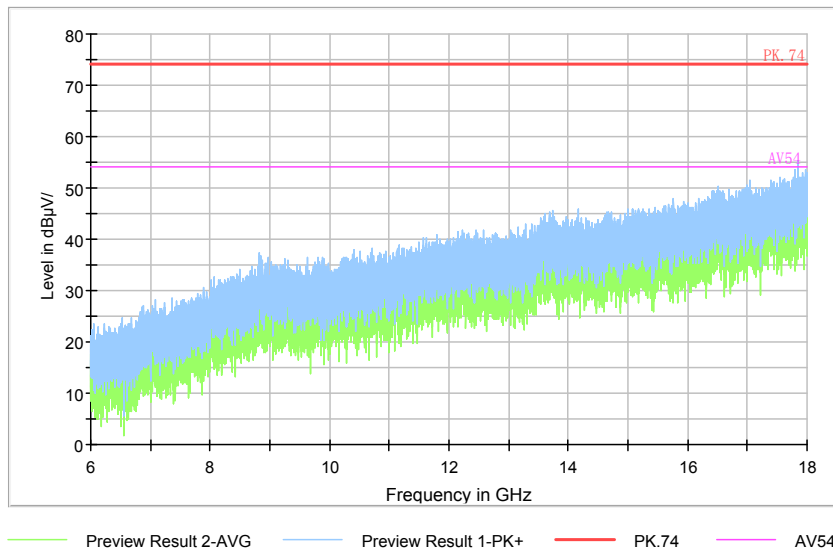

Frequency Range: 18GHz -40GHz
Detector: Av mode and PK mode
Modulation type: 802.11a

Full Spectrum

Comment

Frequency Range: 30MHz -1GHz
Detector: QP mode
Test Mode: 802.11n(HT20)

Full Spectrum

Comment

Frequency Range: 1GHz -6GHz
Detector: Av mode and PK mode
Modulation type: 802.11n(HT20)

Full Spectrum

Comment

Frequency Range: 6GHz -18GHz
Detector: Av mode and PK mode
Modulation type: 802.11n(HT20)

Full Spectrum

Frequency Range: 18GHz -40GHz
Detector: Av mode and PK mode
Modulation type: 802.11n(HT20)