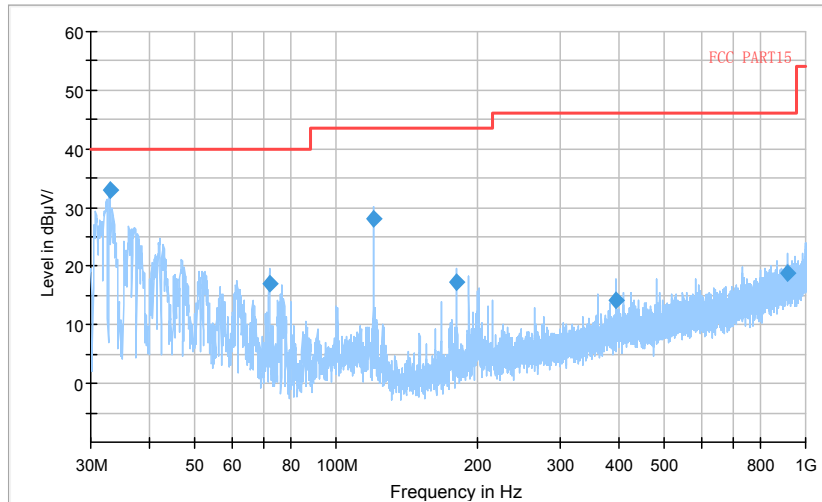

Carrier frequency (MHz): 5720
Channel No.:144

Full Spectrum

— Preview Result 1-PK+   — FCC PART15   ◆ Final_Result QPK

Comment

Frequency Range: 30MHz -1GHz
Detector: QP mode
Test Mode: 802.11a