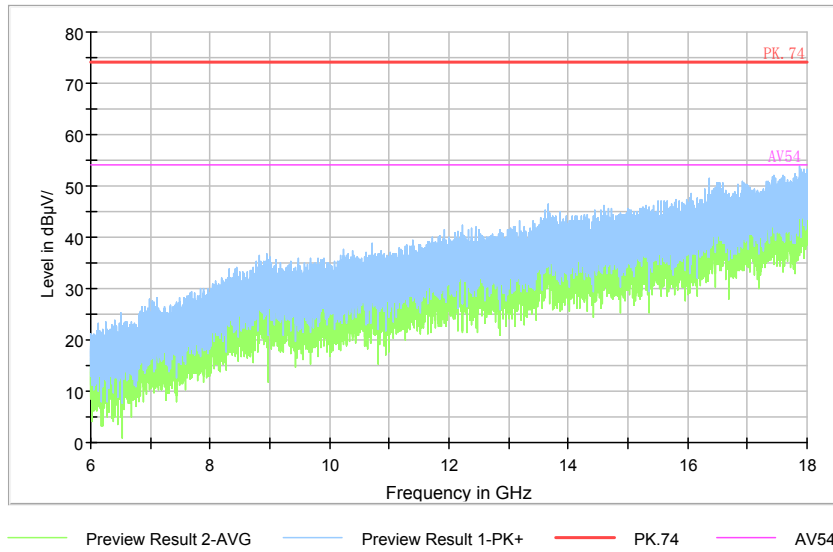

Comment

Frequency Range: 6GHz -18GHz
Detector: Av mode and PK mode
Test Mode: 802.11ac(VHT80)

Full Spectrum

Frequency Range: 18GHz -40GHz
Detector: Av mode and PK mode
Test Mode: 802.11ac(VHT80)

Carrier frequency (MHz): 5610

Channel No.:122

Full Spectrum

Preview Result 1-PK+ FCC PART15 Final_Result QPK

Comment

Frequency Range: 30MHz -1GHz
Detector: QP mode
Test Mode: 802.11ac(VHT80)

Full Spectrum

Preview Result 2-AVG Preview Result 1-PK+ PK.74 AV54

Comment

Frequency Range: 1GHz -6GHz
Detector: Av mode and PK mode
Test Mode: 802.11ac(VHT80)

Full Spectrum

Comment

Frequency Range: 6GHz -18GHz
Detector: Av mode and PK mode
Test Mode: 802.11ac(VHT80)

Full Spectrum