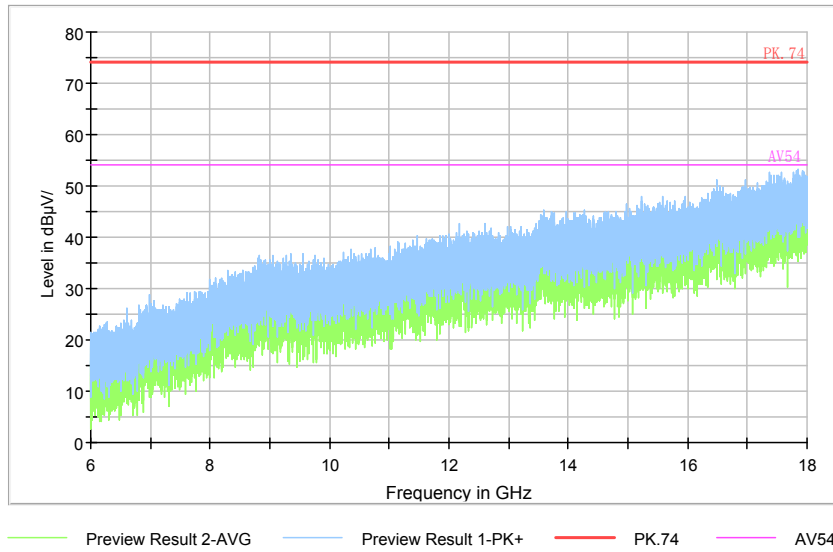

Frequency Range: 18GHz -40GHz
Detector: Av mode and PK mode
Modulation type: 802.11a

Full Spectrum

Comment

Frequency Range: 30MHz -1GHz
Detector: QP mode
Test Mode: 802.11n(HT20)

Full Spectrum

Comment

Frequency Range: 1GHz -6GHz
Detector: Av mode and PK mode
Modulation type: 802.11n(HT20)

Full Spectrum

Comment

Frequency Range: 6GHz -18GHz
Detector: Av mode and PK mode
Modulation type: 802.11n(HT20)

Full Spectrum

Frequency Range: 18GHz -40GHz
Detector: Av mode and PK mode
Modulation type: 802.11n(HT20)