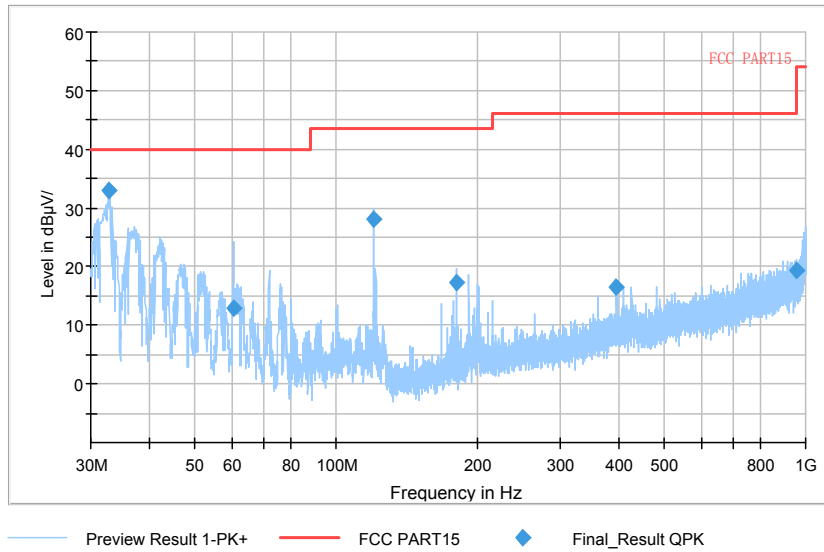

Full Spectrum

Comment

Frequency Range: 30MHz -1GHz
Detector: QP mode
Test Mode: 802.11ac(VHT40)