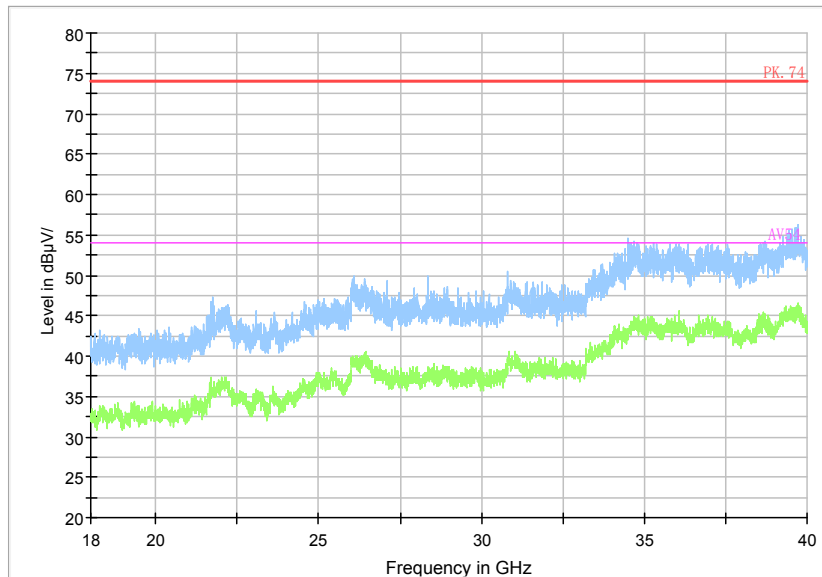

Full Spectrum

— Preview Result 1-PK+ — FCC PART15 ◆ Final_Result QPK

Comment

Frequency Range: 30MHz -1GHz
Detector: QP mode
Test Mode: 802.11a

Full Spectrum

— Preview Result 2-AVG — Preview Result 1-PK+ — PK.74 — AV54

Comment

Frequency Range: 1GHz -6GHz
Detector: Av mode and PK mode
Modulation type: 802.11a

Full Spectrum

Comment

Frequency Range: 6GHz -18GHz
Detector: Av mode and PK mode
Modulation type: 802.11a

Full Spectrum

Frequency Range: 18GHz -40GHz
Detector: Av mode and PK mode
Modulation type: 802.11a

Full Spectrum

Comment

Frequency Range: 30MHz -1GHz
Detector: QP mode
Test Mode: 802.11n(HT20)

Full Spectrum

Comment

Frequency Range: 1GHz -6GHz
Detector: Av mode and PK mode
Modulation type: 802.11n(HT20)