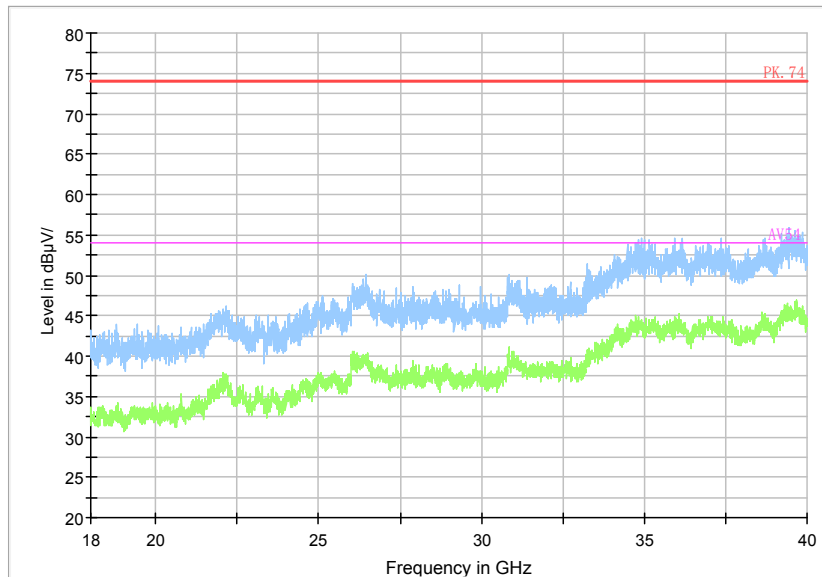

Comment

Frequency Range: 6GHz -18GHz
Detector: Av mode and PK mode
Modulation type: 802.11n(HT40)

Full Spectrum

Frequency Range: 18GHz -40GHz
Detector: Av mode and PK mode
Modulation type: 802.11n(HT40)

Full Spectrum

Comment

Frequency Range: 30MHz -1GHz
Detector: QP mode
Test Mode: 802.11ac(VHT40)

Full Spectrum

Comment

Frequency Range: 1GHz -6GHz
Detector: Av mode and PK mode
Test Mode: 802.11ac(VHT40)

Full Spectrum

Comment

Frequency Range: 6GHz -18GHz
Detector: Av mode and PK mode
Test Mode: 802.11ac(VHT40)

Full Spectrum

Frequency Range: 18GHz -40GHz
Detector: Av mode and PK mode
Test Mode: 802.11ac(VHT40)

Carrier frequency (MHz): 5590
Channel No.:118