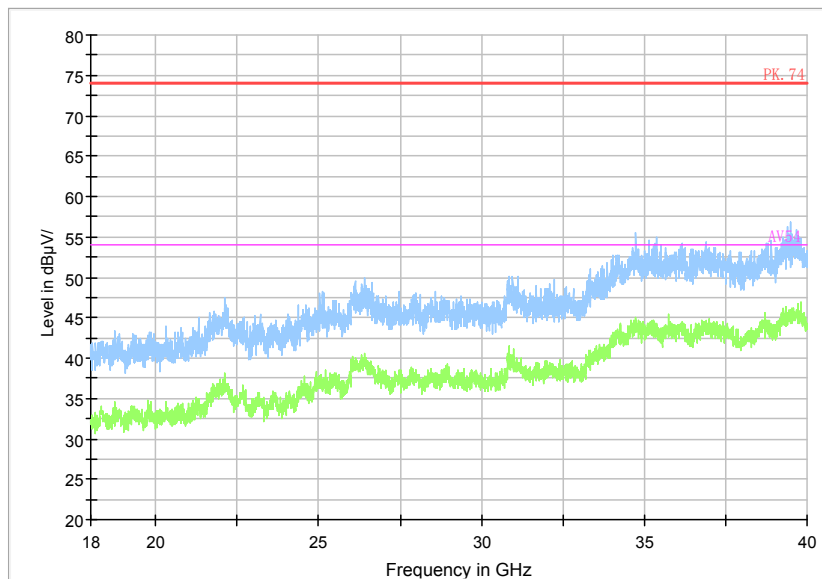

Comment

Frequency Range: 6GHz -18GHz
Detector: Av mode and PK mode
Test Mode: 802.11ac(VHT20)

Full Spectrum

Frequency Range: 18GHz -40GHz
Detector: Av mode and PK mode
Test Mode: 802.11ac(VHT20)

Carrier frequency (MHz): 5510
Channel No.:102

Full Spectrum

Comment

Frequency Range: 30MHz -1GHz
Detector: QP mode
Test Mode: 802.11n(HT40)

Full Spectrum

Comment

Frequency Range: 1GHz -6GHz
Detector: Av mode and PK mode
Modulation type: 802.11n(HT40)

Full Spectrum

Comment

Frequency Range: 6GHz -18GHz
Detector: Av mode and PK mode
Modulation type: 802.11n(HT40)

Full Spectrum

Frequency Range: 18GHz -40GHz
Detector: Av mode and PK mode
Modulation type: 802.11n(HT40)

Full Spectrum