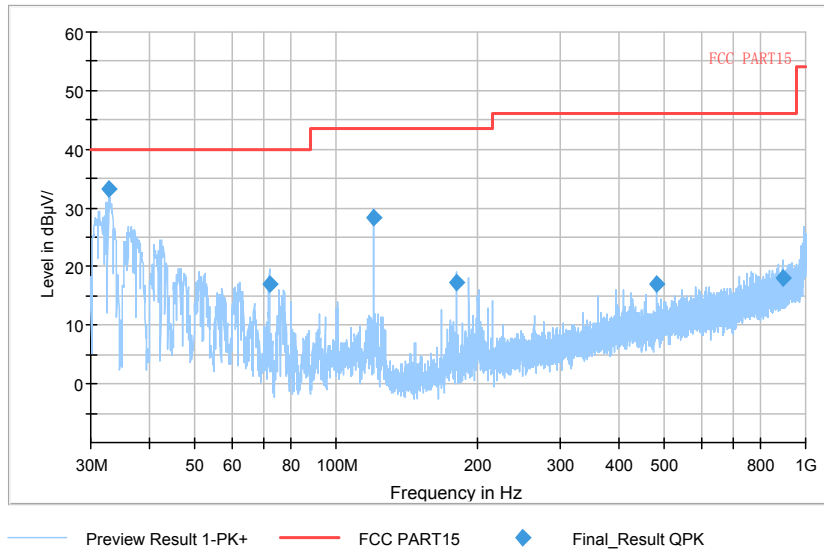

Comment

Frequency Range: 6GHz -18GHz
Detector: Av mode and PK mode
Modulation type: 802.11n(HT40)

Full Spectrum

Frequency Range: 18GHz -40GHz
Detector: Av mode and PK mode
Modulation type: 802.11n(HT40)

Full Spectrum