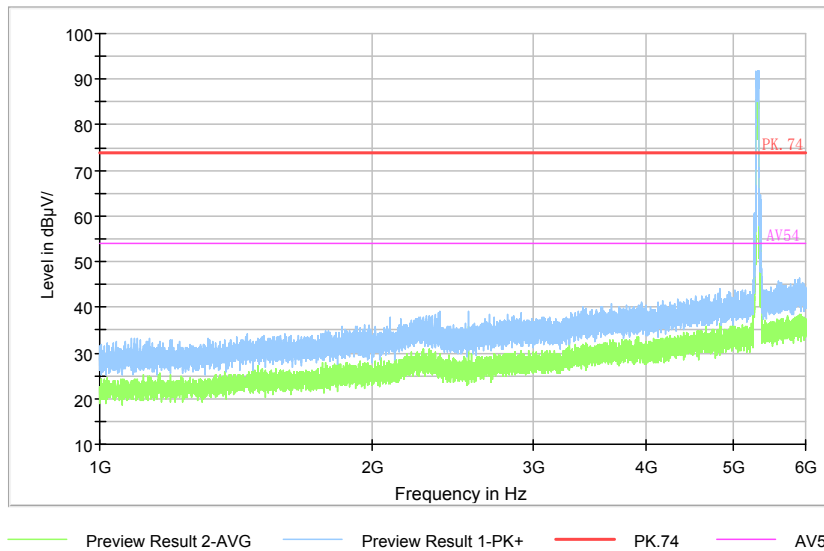

Comment

Frequency Range: 6GHz -18GHz
 Detector: Av mode and PK mode
 Modulation type: 802.11n(HT40)

Full Spectrum

Frequency Range: 18GHz -40GHz
 Detector: Av mode and PK mode
 Modulation type: 802.11n(HT40)

Full Spectrum

Comment

Frequency Range: 30MHz -1GHz
Detector: QP mode
Test Mode: 802.11ac(VHT40)

Full Spectrum

Comment

Frequency Range: 1GHz -6GHz
Detector: Av mode and PK mode
Test Mode: 802.11ac(VHT40)

Full Spectrum