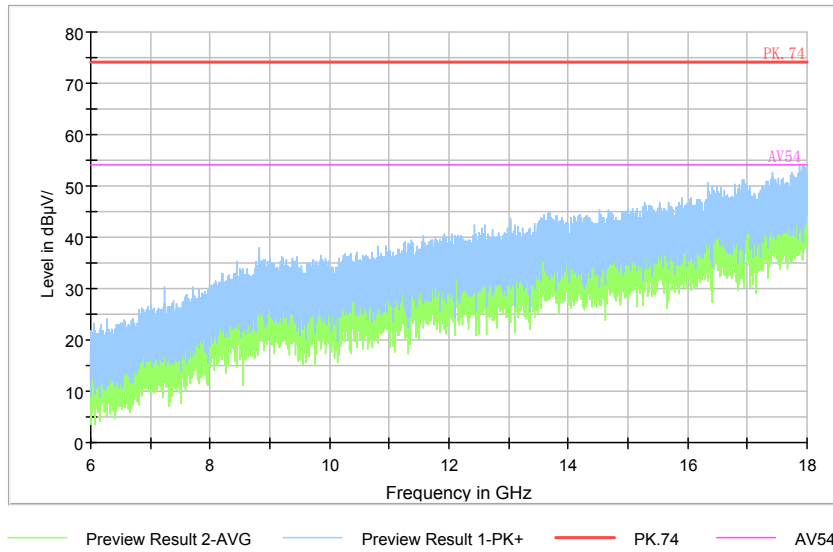

Full Spectrum

Comment

Frequency Range: 6GHz -18GHz
Detector: Av mode and PK mode
Modulation type: 802.11n(HT20)

Full Spectrum

Frequency Range: 18GHz -40GHz
Detector: Av mode and PK mode
Modulation type: 802.11n(HT20)

Full Spectrum

Comment

Frequency Range: 30MHz -1GHz
Detector: QP mode
Test Mode: 802.11ac(VHT20)

Full Spectrum

Comment

Frequency Range: 1GHz -6GHz
Detector: Av mode and PK mode
Test Mode: 802.11ac(VHT20)

Full Spectrum

Comment

Frequency Range: 6GHz -18GHz
Detector: Av mode and PK mode
Test Mode: 802.11ac(VHT20)

Full Spectrum

Frequency Range: 18GHz -40GHz
Detector: Av mode and PK mode
Test Mode: 802.11ac(VHT20)

Carrier frequency (MHz): 5510
Channel No.:102