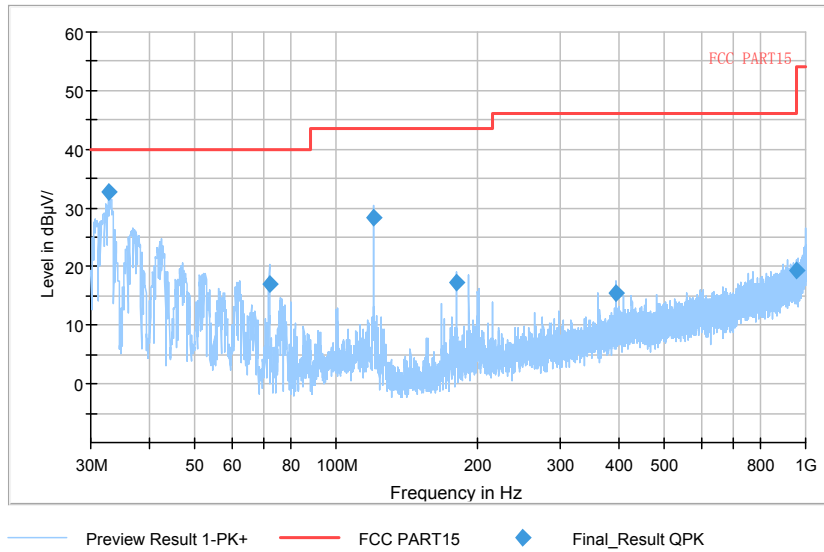

Full Spectrum

Comment

Frequency Range: 30MHz -1GHz
Detector: QP mode
Test Mode: 802.11ac(VHT20)