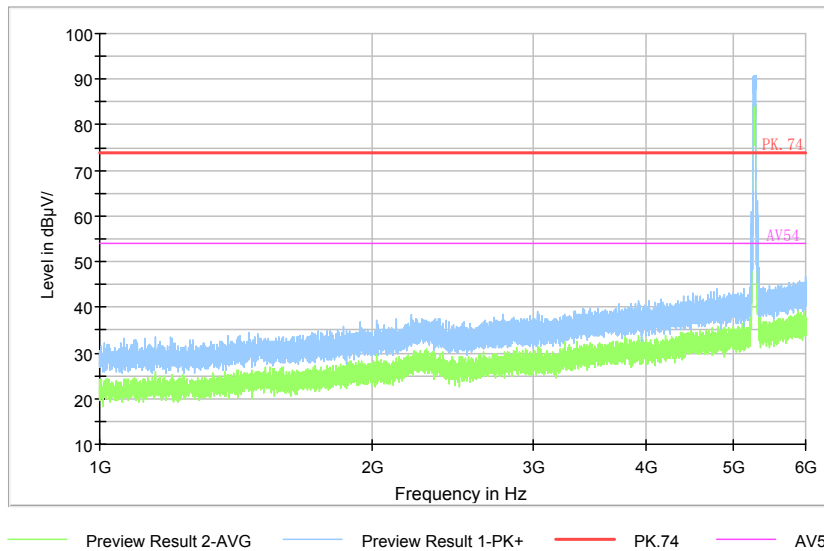

Full Spectrum

Comment

Frequency Range: 6GHz -18GHz
Detector: Av mode and PK mode
Modulation type: 802.11n(HT40)

Full Spectrum

Frequency Range: 18GHz -40GHz
Detector: Av mode and PK mode
Modulation type: 802.11n(HT40)

Full Spectrum

Comment

Frequency Range: 30MHz -1GHz
Detector: QP mode
Test Mode: 802.11ac(VHT40)

Full Spectrum

Comment

Frequency Range: 1GHz -6GHz
Detector: Av mode and PK mode
Test Mode: 802.11ac(VHT40)

Full Spectrum