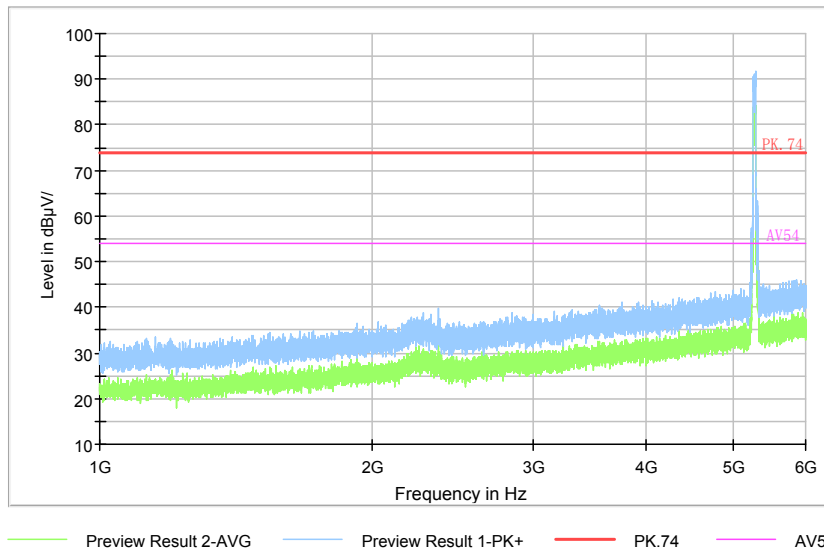

Full Spectrum

Comment

Frequency Range: 6GHz -18GHz
Detector: Av mode and PK mode
Test Mode: 802.11ac(VHT20)

Full Spectrum

Frequency Range: 18GHz -40GHz
Detector: Av mode and PK mode
Test Mode: 802.11ac(VHT20)

Carrier frequency (MHz): 5270
Channel No.:54

Full Spectrum

Comment

Frequency Range: 30MHz -1GHz
Detector: QP mode
Test Mode: 802.11n(HT40)

Full Spectrum

Comment

Frequency Range: 1GHz -6GHz
Detector: Av mode and PK mode
Modulation type: 802.11n(HT40)

Full Spectrum

Comment

Frequency Range: 6GHz -18GHz
Detector: Av mode and PK mode
Modulation type: 802.11n(HT40)

Full Spectrum

Frequency Range: 18GHz -40GHz
Detector: Av mode and PK mode
Modulation type: 802.11n(HT40)