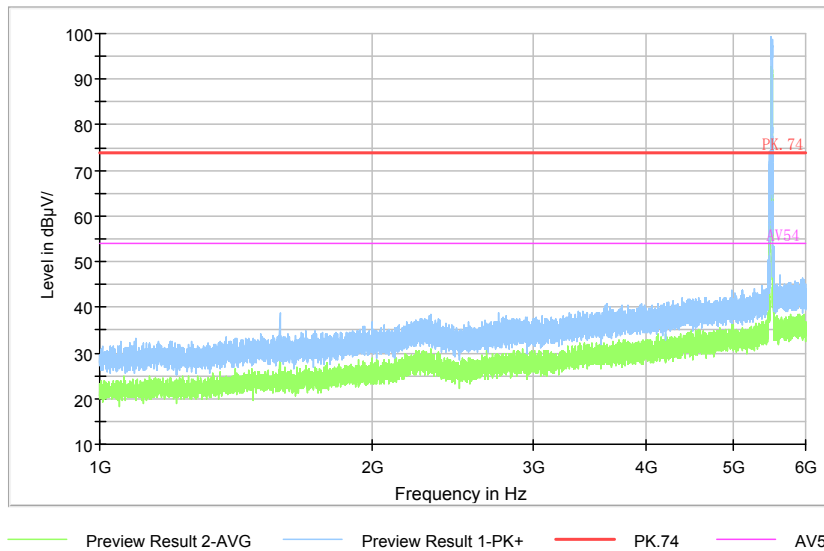

Frequency Range: 18GHz -40GHz
Detector: Av mode and PK mode
Modulation type: 802.11a

Full Spectrum

Comment

Frequency Range: 30MHz -1GHz
Detector: QP mode
Test Mode: 802.11n(HT20)

Full Spectrum

Comment

Frequency Range: 1GHz -6GHz
Detector: Av mode and PK mode
Modulation type: 802.11n(HT20)

Full Spectrum

Comment

Frequency Range: 6GHz -18GHz
Detector: Av mode and PK mode
Modulation type: 802.11n(HT20)

Full Spectrum

Frequency Range: 18GHz -40GHz
Detector: Av mode and PK mode
Modulation type: 802.11n(HT20)