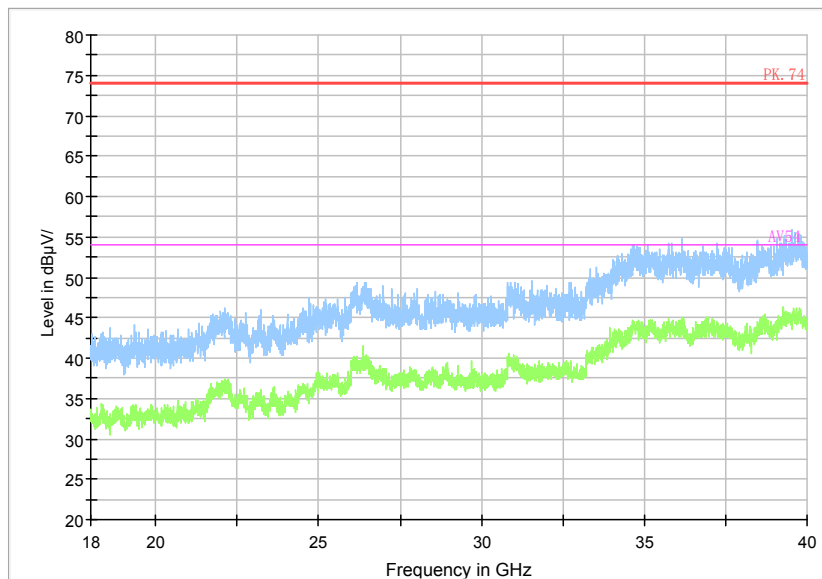

Frequency Range: 6GHz -18GHz
Detector: Av mode and PK mode
Modulation type: 802.11n(HT20)

Full Spectrum

Frequency Range: 18GHz -40GHz
Detector: Av mode and PK mode
Modulation type: 802.11n(HT20)

Full Spectrum

Comment

Frequency Range: 30MHz -1GHz
Detector: QP mode
Test Mode: 802.11ac(VHT20)

Full Spectrum

Comment

Frequency Range: 1GHz -6GHz
Detector: Av mode and PK mode
Test Mode: 802.11ac(VHT20)

Full Spectrum

Comment

Frequency Range: 6GHz -18GHz
Detector: Av mode and PK mode
Test Mode: 802.11ac(VHT20)

Full Spectrum

Frequency Range: 18GHz -40GHz
Detector: Av mode and PK mode
Test Mode: 802.11ac(VHT20)

Carrier frequency (MHz): 5720
Channel No.:144