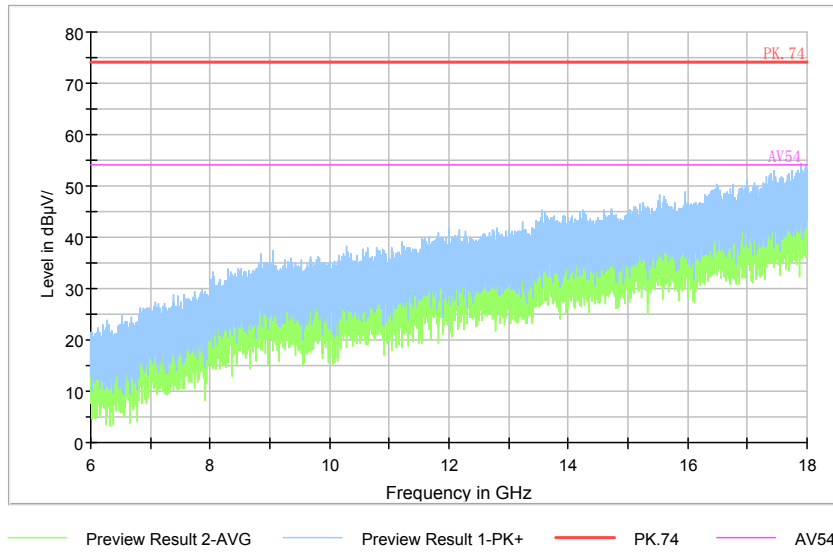

Comment

Frequency Range: 6GHz -18GHz
 Detector: Av mode and PK mode
 Modulation type: 802.11n(HT40)

Full Spectrum

Frequency Range: 18GHz -40GHz
 Detector: Av mode and PK mode
 Modulation type: 802.11n(HT40)

Full Spectrum

Comment

Frequency Range: 30MHz -1GHz
Detector: QP mode
Test Mode: 802.11ac(VHT40)

Full Spectrum

Comment

Frequency Range: 1GHz -6GHz
Detector: Av mode and PK mode
Test Mode: 802.11ac(VHT40)

Full Spectrum

Comment

Frequency Range: 6GHz -18GHz
Detector: Av mode and PK mode
Test Mode: 802.11ac(VHT40)

Full Spectrum

Frequency Range: 18GHz -40GHz
Detector: Av mode and PK mode
Test Mode: 802.11ac(VHT40)

Carrier frequency (MHz): 5290
Channel No.:58