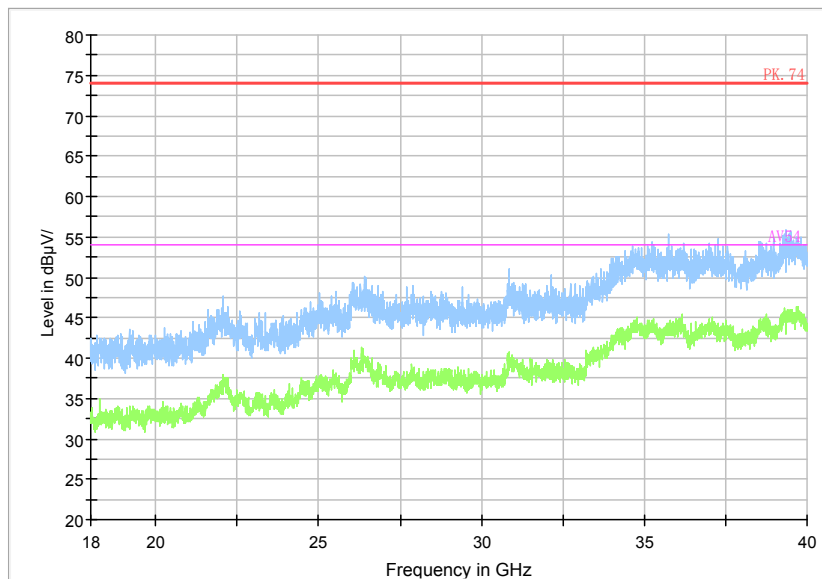

Full Spectrum

Comment

Frequency Range: 6GHz -18GHz
Detector: Av mode and PK mode
Modulation type: 802.11n(HT20)

Full Spectrum

Frequency Range: 18GHz -40GHz
Detector: Av mode and PK mode
Modulation type: 802.11n(HT20)

Full Spectrum

Comment

Frequency Range: 30MHz -1GHz
Detector: QP mode
Test Mode: 802.11ac(VHT20)

Full Spectrum

Comment

Frequency Range: 1GHz -6GHz
Detector: Av mode and PK mode
Test Mode: 802.11ac(VHT20)

Full Spectrum

Comment

Frequency Range: 6GHz -18GHz
Detector: Av mode and PK mode
Test Mode: 802.11ac(VHT20)

Full Spectrum

Frequency Range: 18GHz -40GHz
Detector: Av mode and PK mode
Test Mode: 802.11ac(VHT20)

Carrier frequency (MHz): 5600
Channel No.:120