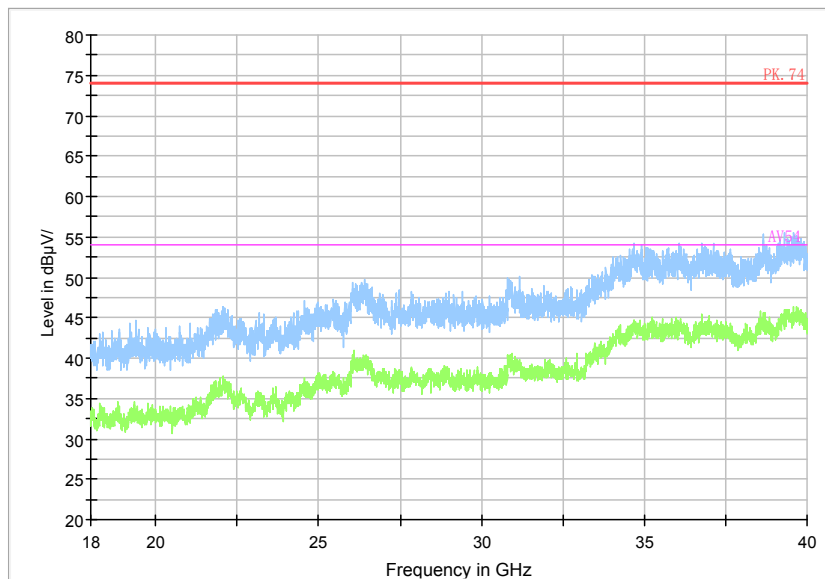

Full Spectrum

Comment

Frequency Range: 6GHz -18GHz
Detector: Av mode and PK mode
Test Mode: 802.11ac(VHT20)

Full Spectrum

Frequency Range: 18GHz -40GHz
Detector: Av mode and PK mode
Test Mode: 802.11ac(VHT20)

Carrier frequency (MHz): 5270
Channel No.:54

Full Spectrum

Comment

Frequency Range: 30MHz -1GHz
Detector: QP mode
Test Mode: 802.11n(HT40)

Full Spectrum

Comment

Frequency Range: 1GHz -6GHz
Detector: Av mode and PK mode
Modulation type: 802.11n(HT40)