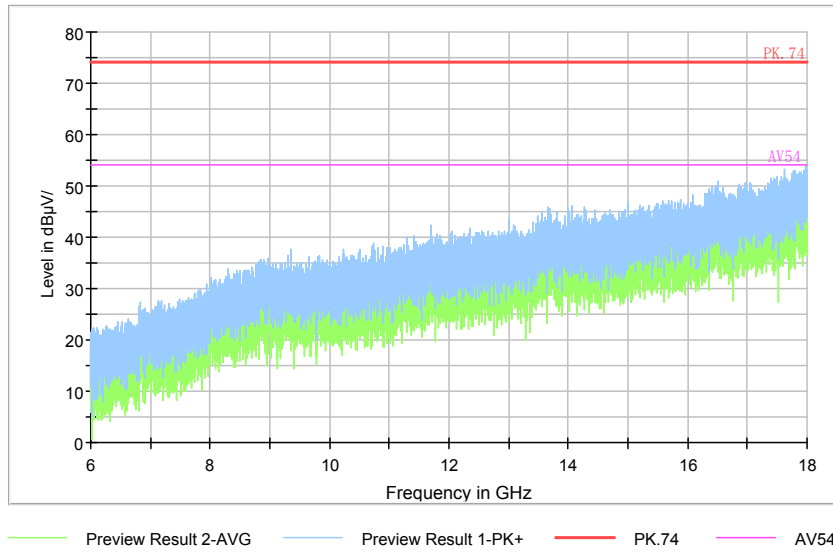

Comment

Frequency Range: 6GHz -18GHz
Detector: Av mode and PK mode
Modulation type: 802.11n(HT40)

Full Spectrum

Frequency Range: 18GHz -40GHz
Detector: Av mode and PK mode
Modulation type: 802.11n(HT40)

Full Spectrum

Comment

Frequency Range: 30MHz -1GHz
Detector: QP mode
Test Mode: 802.11ac(VHT40)

Full Spectrum

Comment

Frequency Range: 1GHz -6GHz
Detector: Av mode and PK mode
Test Mode: 802.11ac(VHT40)

Full Spectrum

Comment

Frequency Range: 6GHz -18GHz
Detector: Av mode and PK mode
Test Mode: 802.11ac(VHT40)

Full Spectrum

Frequency Range: 18GHz -40GHz
Detector: Av mode and PK mode
Test Mode: 802.11ac(VHT40)

Carrier frequency (MHz): 5710
Channel No.:142