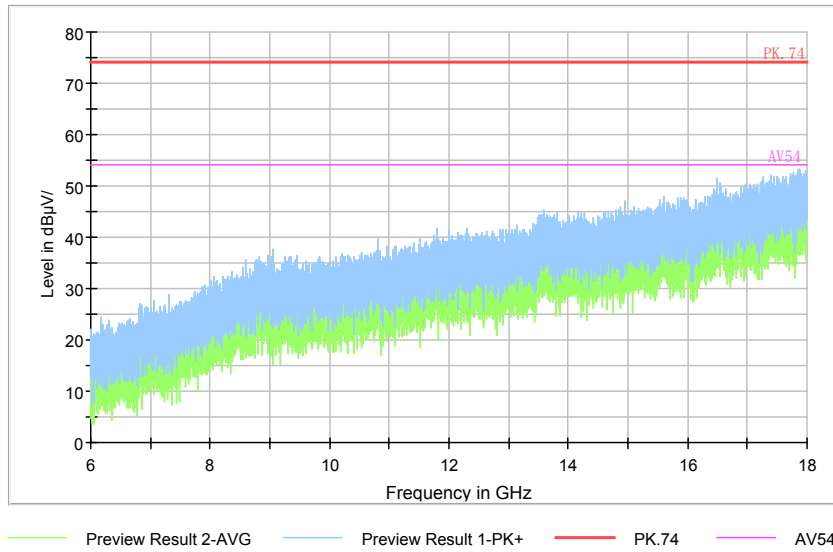

Full Spectrum

Comment

Frequency Range: 6GHz -18GHz
Detector: Av mode and PK mode
Modulation type: 802.11n(HT40)

Full Spectrum

Frequency Range: 18GHz -40GHz
Detector: Av mode and PK mode
Modulation type: 802.11n(HT40)

Full Spectrum

Comment

Frequency Range: 30MHz -1GHz
Detector: QP mode
Test Mode: 802.11ac(VHT40)

Full Spectrum

Comment

Frequency Range: 1GHz -6GHz
Detector: Av mode and PK mode
Test Mode: 802.11ac(VHT40)

Full Spectrum

Comment

Frequency Range: 6GHz -18GHz
Detector: Av mode and PK mode
Test Mode: 802.11ac(VHT40)

Full Spectrum

Frequency Range: 18GHz -40GHz
Detector: Av mode and PK mode
Test Mode: 802.11ac(VHT40)

Carrier frequency (MHz): 5310
Channel No.:62