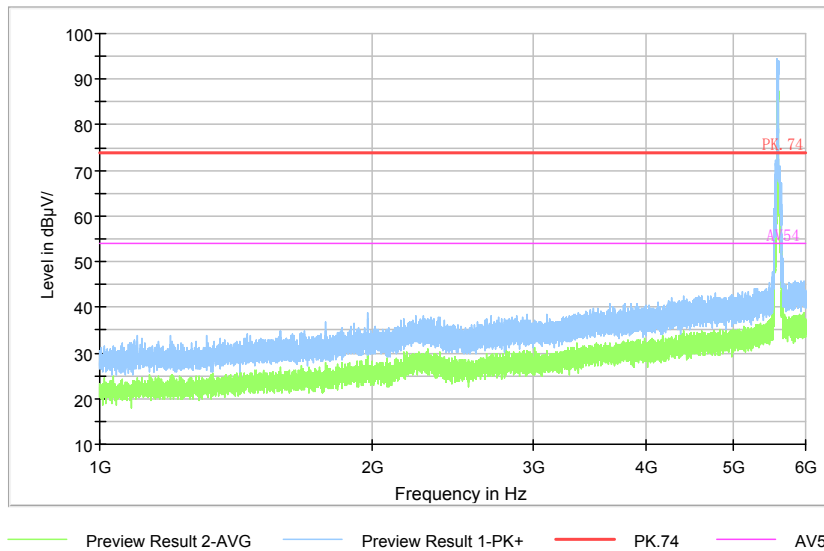

Full Spectrum

Comment

Frequency Range: 1GHz -6GHz
Detector: Av mode and PK mode
Modulation type: 802.11n(HT40)