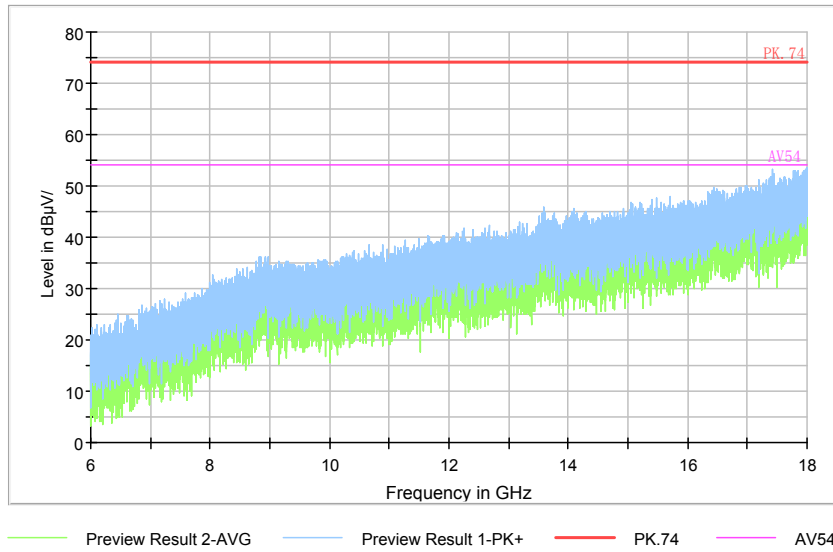

Frequency Range: 6GHz -18GHz
Detector: Av mode and PK mode
Test Mode: 802.11ac(VHT40)

Full Spectrum

Frequency Range: 18GHz -40GHz
Detector: Av mode and PK mode
Test Mode: 802.11ac(VHT40)

Carrier frequency (MHz): 5530
Channel No.:106

Full Spectrum

Comment

Frequency Range: 30MHz -1GHz
Detector: QP mode
Test Mode: 802.11ac(VHT80)

Full Spectrum

Comment

Frequency Range: 1GHz -6GHz
Detector: Av mode and PK mode
Test Mode: 802.11ac(VHT80)

Full Spectrum

Comment

Frequency Range: 6GHz -18GHz
Detector: Av mode and PK mode
Test Mode: 802.11ac(VHT80)

Full Spectrum

Frequency Range: 18GHz -40GHz
Detector: Av mode and PK mode
Test Mode: 802.11ac(VHT80)

Carrier frequency (MHz): 5610