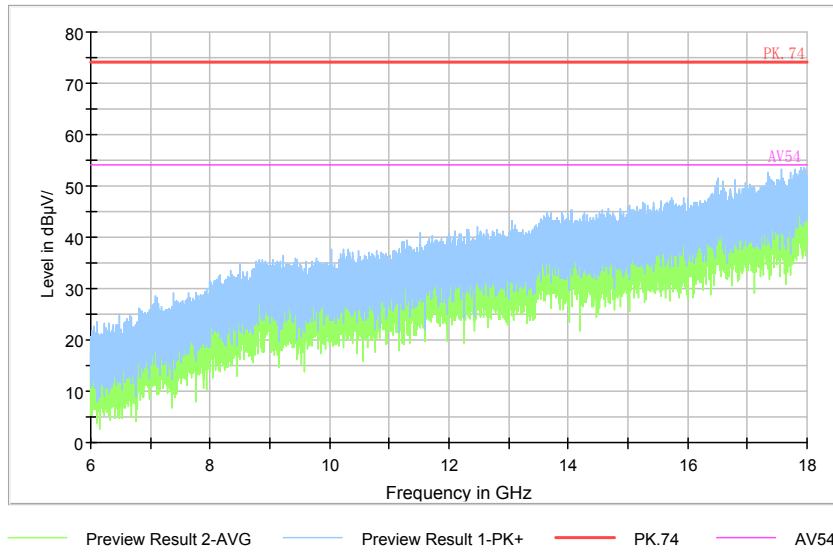

Comment

Frequency Range: 6GHz -18GHz
Detector: Av mode and PK mode
Modulation type: 802.11a

Full Spectrum

Frequency Range: 18GHz -40GHz
Detector: Av mode and PK mode
Modulation type: 802.11a

Full Spectrum

Comment

Frequency Range: 30MHz -1GHz
Detector: QP mode
Test Mode: 802.11n(HT20)

Full Spectrum

Comment

Frequency Range: 1GHz -6GHz
Detector: Av mode and PK mode
Modulation type: 802.11n(HT20)

Full Spectrum

Comment

Frequency Range: 6GHz -18GHz
Detector: Av mode and PK mode
Modulation type: 802.11n(HT20)

Full Spectrum

Frequency Range: 18GHz -40GHz
Detector: Av mode and PK mode
Modulation type: 802.11n(HT20)

Full Spectrum