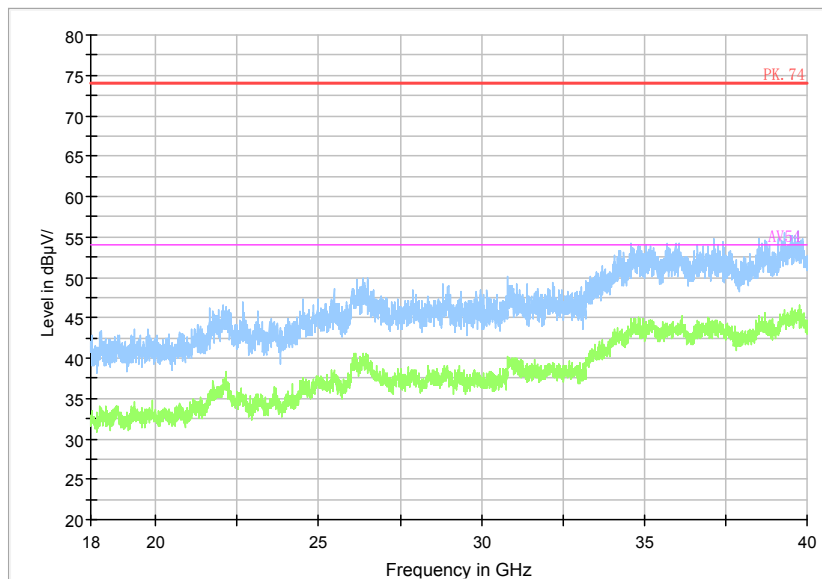

Full Spectrum

Comment

Frequency Range: 6GHz -18GHz
Detector: Av mode and PK mode
Test Mode: 802.11ac(VHT20)

Full Spectrum

Frequency Range: 18GHz -40GHz
Detector: Av mode and PK mode
Test Mode: 802.11ac(VHT20)

Carrier frequency (MHz): 5270
Channel No.:54

Full Spectrum

Comment

Frequency Range: 30MHz -1GHz
Detector: QP mode
Test Mode: 802.11n(HT40)

Full Spectrum

Comment

Frequency Range: 1GHz -6GHz
Detector: Av mode and PK mode
Modulation type: 802.11n(HT40)

Full Spectrum

Comment

Frequency Range: 6GHz -18GHz
Detector: Av mode and PK mode
Modulation type: 802.11n(HT40)

Full Spectrum

Frequency Range: 18GHz -40GHz
Detector: Av mode and PK mode
Modulation type: 802.11n(HT40)