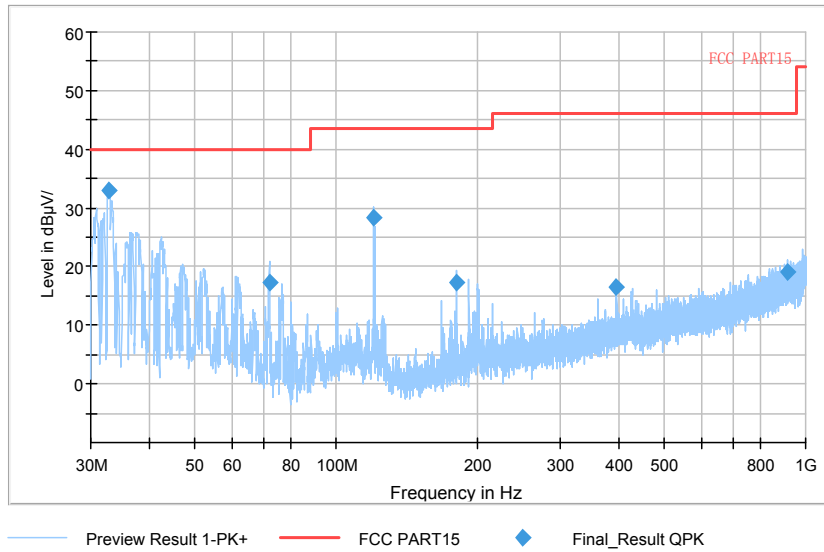

Full Spectrum

Comment

Frequency Range: 30MHz -1GHz
Detector: QP mode
Test Mode: 802.11n(HT40)