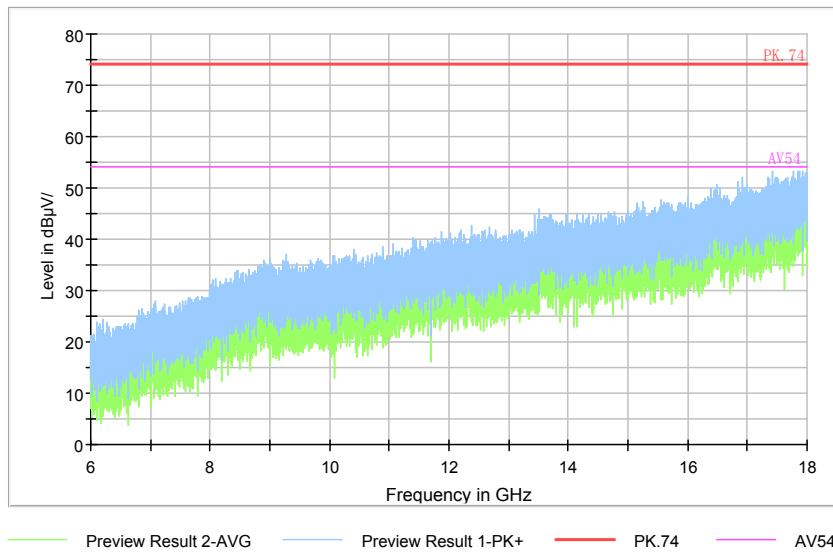

Comment

Frequency Range: 6GHz -18GHz
Detector: Av mode and PK mode
Test Mode: 802.11ac(VHT40)

Full Spectrum

Frequency Range: 18GHz -40GHz
Detector: Av mode and PK mode
Test Mode: 802.11ac(VHT40)

Carrier frequency (MHz): 5310
Channel No.:62

Full Spectrum

Comment

Frequency Range: 30MHz -1GHz
Detector: QP mode
Test Mode: 802.11n(HT40)

Full Spectrum

Comment

Frequency Range: 1GHz -6GHz
Detector: Av mode and PK mode
Modulation type: 802.11n(HT40)

Full Spectrum

Comment

Frequency Range: 6GHz -18GHz
 Detector: Av mode and PK mode
 Modulation type: 802.11n(HT40)

Full Spectrum

Frequency Range: 18GHz -40GHz
 Detector: Av mode and PK mode
 Modulation type: 802.11n(HT40)