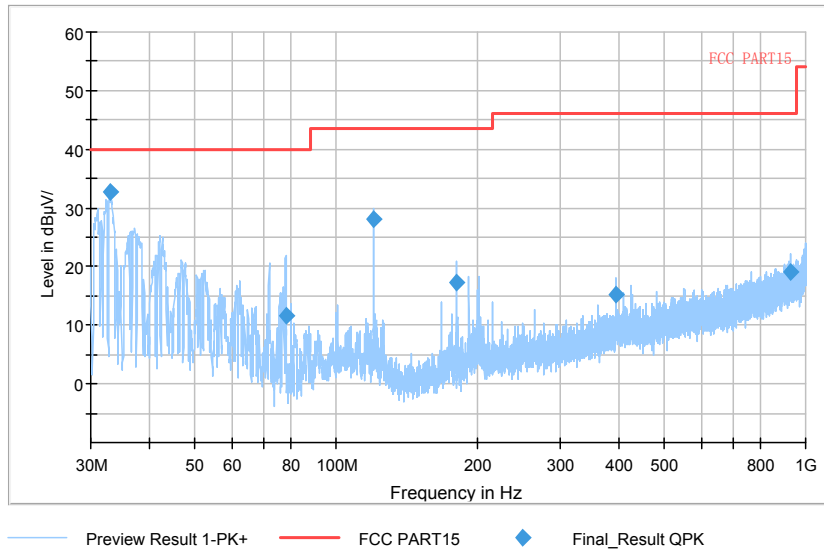

Full Spectrum

Comment

Frequency Range: 30MHz -1GHz
Detector: QP mode
Test Mode: 802.11n(HT40)