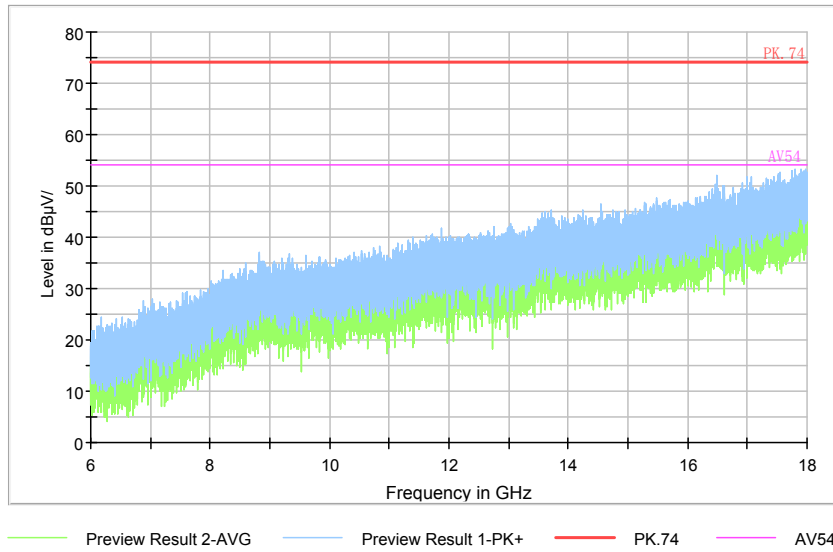

Comment

Frequency Range: 6GHz -18GHz
Detector: Av mode and PK mode
Modulation type: 802.11n(HT40)

Full Spectrum

Frequency Range: 18GHz -40GHz
Detector: Av mode and PK mode
Modulation type: 802.11n(HT40)

Full Spectrum

Comment

Frequency Range: 30MHz -1GHz
Detector: QP mode
Test Mode: 802.11ac(VHT40)

Full Spectrum

Comment

Frequency Range: 1GHz -6GHz
Detector: Av mode and PK mode
Test Mode: 802.11ac(VHT40)

Full Spectrum

Comment

Frequency Range: 6GHz -18GHz
Detector: Av mode and PK mode
Test Mode: 802.11ac(VHT40)

Full Spectrum

Frequency Range: 18GHz -40GHz
Detector: Av mode and PK mode
Test Mode: 802.11ac(VHT40)

Carrier frequency (MHz): 5590
Channel No.:118