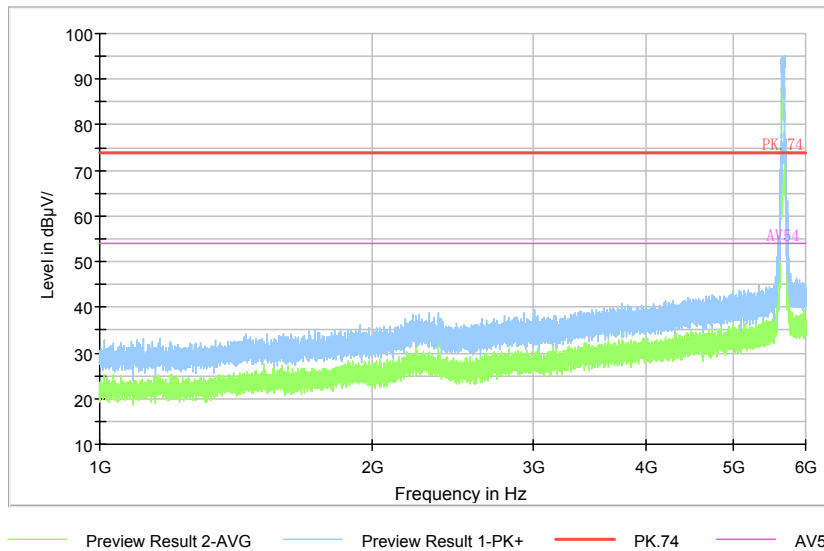

Frequency Range: 6GHz -18GHz
Detector: Av mode and PK mode
Test Mode: 802.11ac(VHT40)

Full Spectrum

Frequency Range: 18GHz -40GHz
Detector: Av mode and PK mode
Test Mode: 802.11ac(VHT40)

Carrier frequency (MHz): 5710
Channel No.:142

Comment

Frequency Range: 6GHz -18GHz
Detector: Av mode and PK mode
Modulation type: 802.11n(HT40)

Full Spectrum

Frequency Range: 18GHz -40GHz
Detector: Av mode and PK mode
Modulation type: 802.11n(HT40)

Full Spectrum

Comment

Frequency Range: 30MHz -1GHz
Detector: QP mode
Test Mode: 802.11ac(VHT40)

Full Spectrum

Comment

Frequency Range: 1GHz -6GHz
Detector: Av mode and PK mode
Test Mode: 802.11ac(VHT40)

Full Spectrum

Comment

Frequency Range: 6GHz -18GHz
Detector: Av mode and PK mode
Test Mode: 802.11ac(VHT40)

Full Spectrum

Frequency Range: 18GHz -40GHz
Detector: Av mode and PK mode
Test Mode: 802.11ac(VHT40)

Carrier frequency (MHz): 5530
Channel No.:106