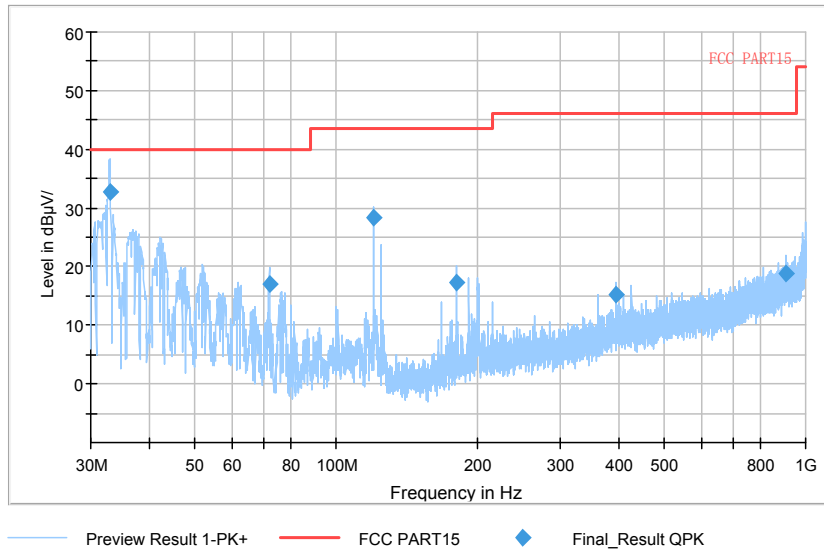

Comment

Frequency Range: 6GHz -18GHz
Detector: Av mode and PK mode
Modulation type: 802.11n(HT40)

Full Spectrum

Frequency Range: 18GHz -40GHz
Detector: Av mode and PK mode
Modulation type: 802.11n(HT40)

Full Spectrum