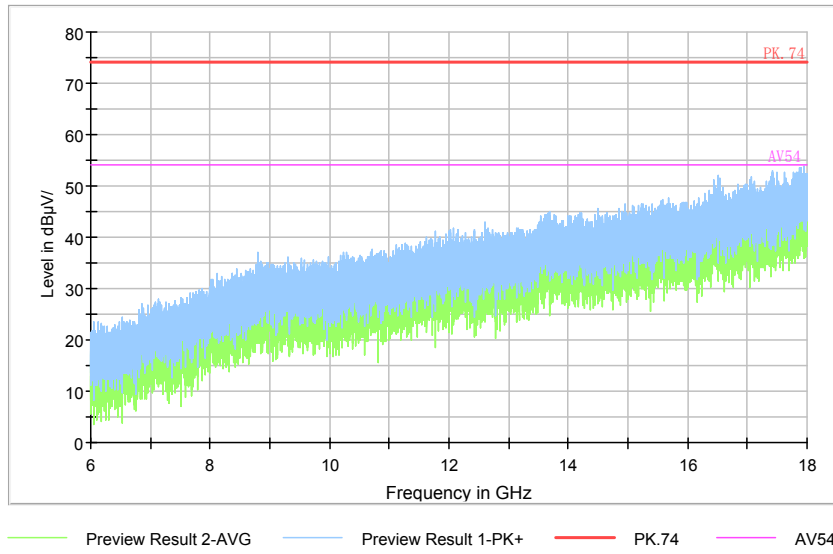

Full Spectrum

Comment

Frequency Range: 6GHz -18GHz
Detector: Av mode and PK mode
Modulation type: 802.11a