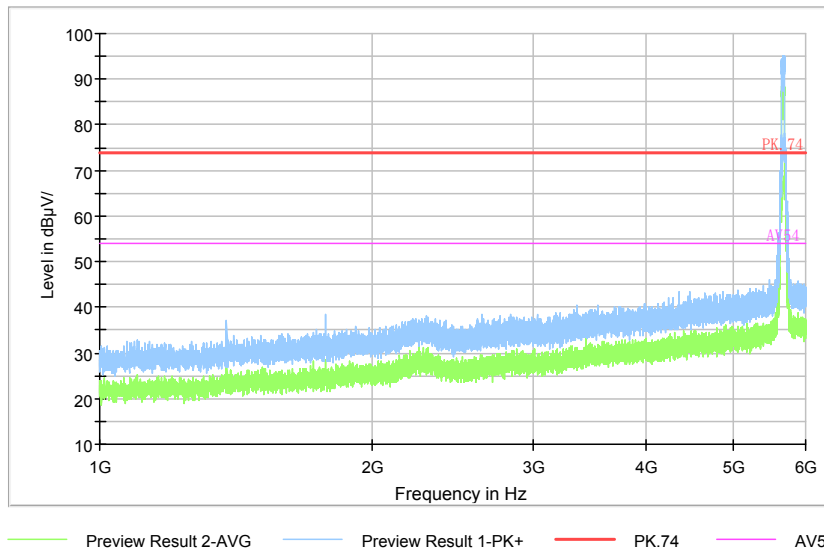

Full Spectrum

Comment

Frequency Range: 1GHz -6GHz
Detector: Av mode and PK mode
Modulation type: 802.11n(HT40)