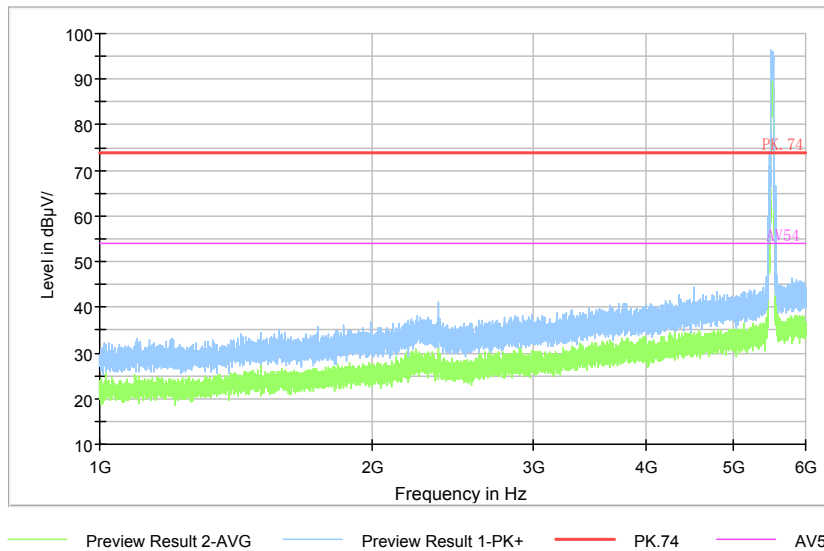

Full Spectrum

Comment

Frequency Range: 1GHz -6GHz
Detector: Av mode and PK mode
Modulation type: 802.11n(HT40)