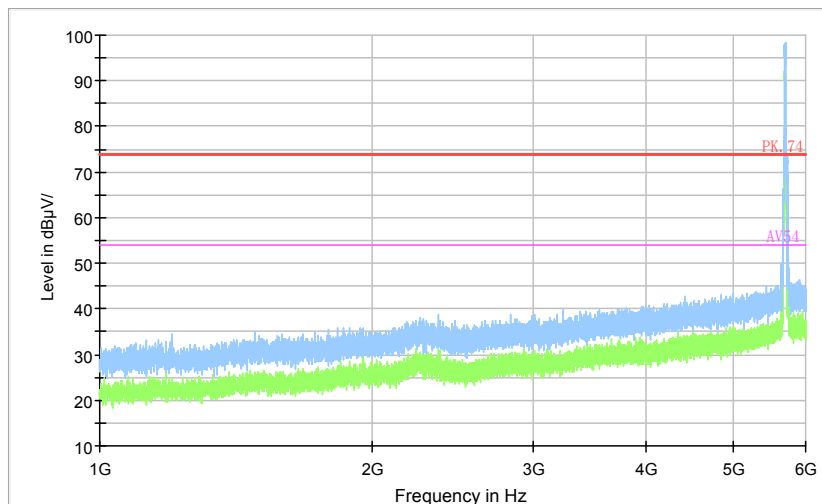

Frequency Range: 6GHz -18GHz
Detector: Av mode and PK mode
Test Mode: 802.11ac(VHT20)

Full Spectrum

Frequency Range: 18GHz -40GHz
Detector: Av mode and PK mode
Test Mode: 802.11ac(VHT20)

Carrier frequency (MHz): 5720
Channel No.:144

Full Spectrum

— Preview Result 1-PK+ — FCC PART15 ◆ Final_Result QPK

Comment

Frequency Range: 30MHz -1GHz
Detector: QP mode
Test Mode: 802.11a

Full Spectrum

— Preview Result 2-AVG — Preview Result 1-PK+ — PK.74 — AV54

Comment

Frequency Range: 1GHz -6GHz
Detector: Av mode and PK mode
Modulation type: 802.11a

Full Spectrum

Comment

Frequency Range: 6GHz -18GHz
Detector: Av mode and PK mode
Modulation type: 802.11a

Full Spectrum