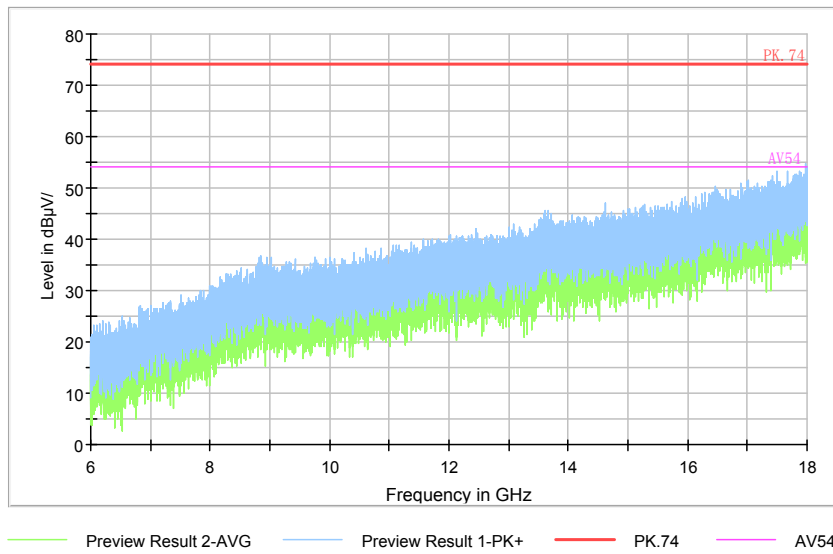

Frequency Range: 6GHz -18GHz
Detector: Av mode and PK mode
Test Mode: 802.11ac(VHT40)

Full Spectrum

Frequency Range: 18GHz -40GHz
Detector: Av mode and PK mode
Test Mode: 802.11ac(VHT40)

Carrier frequency (MHz): 5710
Channel No.:142

Full Spectrum

Comment

Frequency Range: 30MHz -1GHz
Detector: QP mode
Test Mode: 802.11n(HT40)

Full Spectrum

Comment

Frequency Range: 1GHz -6GHz
Detector: Av mode and PK mode
Modulation type: 802.11n(HT40)

Full Spectrum

Comment

Frequency Range: 6GHz -18GHz
Detector: Av mode and PK mode
Modulation type: 802.11n(HT40)

Full Spectrum

Frequency Range: 18GHz -40GHz
Detector: Av mode and PK mode
Modulation type: 802.11n(HT40)

Full Spectrum