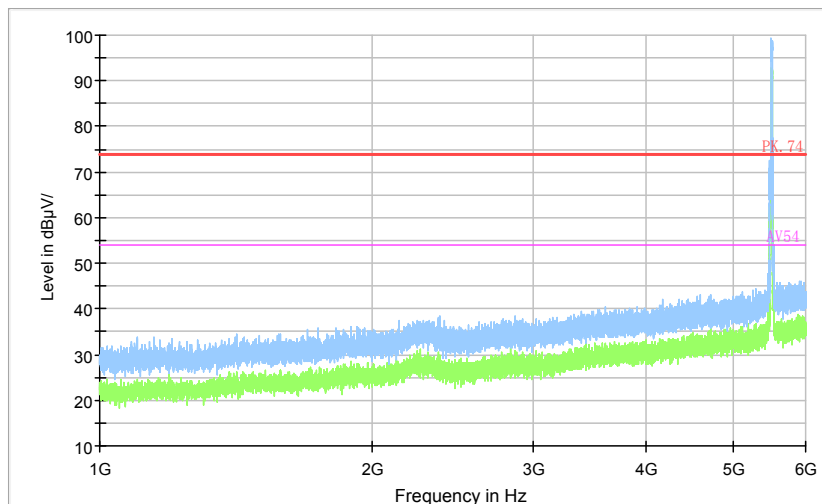

Comment

Frequency Range: 6GHz -18GHz
 Detector: Av mode and PK mode
 Test Mode: 802.11ac(VHT80)

Full Spectrum

Frequency Range: 18GHz -40GHz
 Detector: Av mode and PK mode
 Test Mode: 802.11ac(VHT80)

Carrier frequency (MHz): 5500

Channel No.:100

Full Spectrum

— Preview Result 1-PK+ — FCC PART15 ◆ Final_Result QPK

Comment

Frequency Range: 30MHz -1GHz
Detector: QP mode
Test Mode: 802.11a

Full Spectrum

— Preview Result 2-AVG — Preview Result 1-PK+ — PK.74 — AV54

Comment

Frequency Range: 1GHz -6GHz
Detector: Av mode and PK mode
Modulation type: 802.11a

Full Spectrum

Comment

Frequency Range: 6GHz -18GHz
Detector: Av mode and PK mode
Modulation type: 802.11a

Full Spectrum