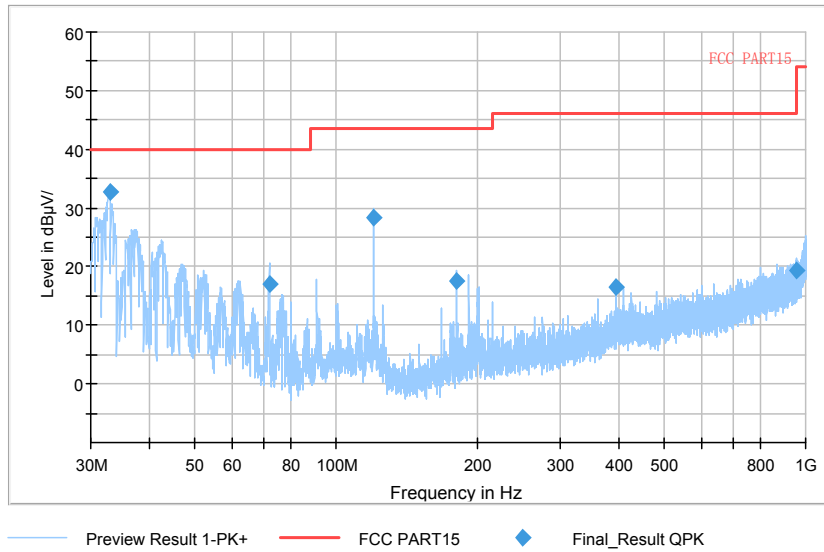

Full Spectrum

Comment

Frequency Range: 30MHz -1GHz
Detector: QP mode
Test Mode: 802.11n(HT40)