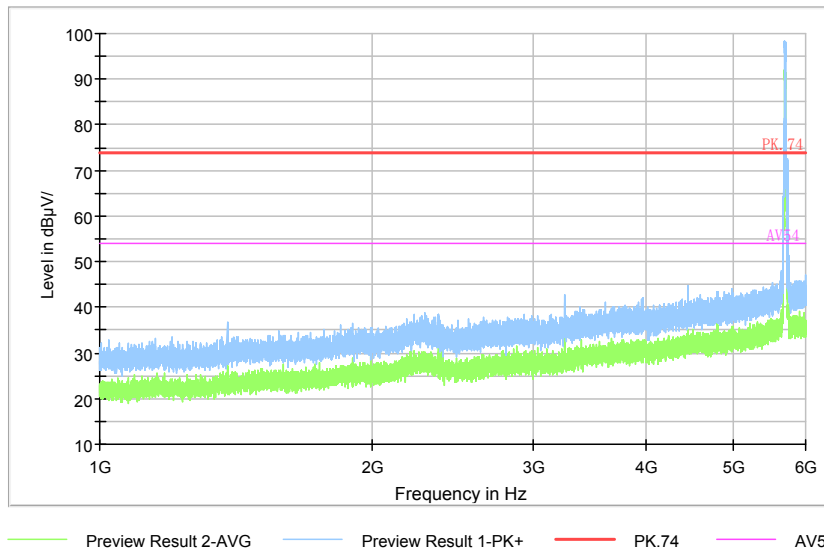

Frequency Range: 18GHz -40GHz
Detector: Av mode and PK mode
Modulation type: 802.11a

Full Spectrum

Comment

Frequency Range: 30MHz -1GHz
Detector: QP mode
Test Mode: 802.11n(HT20)

Full Spectrum

Comment

Frequency Range: 1GHz -6GHz
Detector: Av mode and PK mode
Modulation type: 802.11n(HT20)

Full Spectrum

Comment

Frequency Range: 6GHz -18GHz
Detector: Av mode and PK mode
Modulation type: 802.11n(HT20)

Full Spectrum

Frequency Range: 18GHz -40GHz
Detector: Av mode and PK mode
Modulation type: 802.11n(HT20)