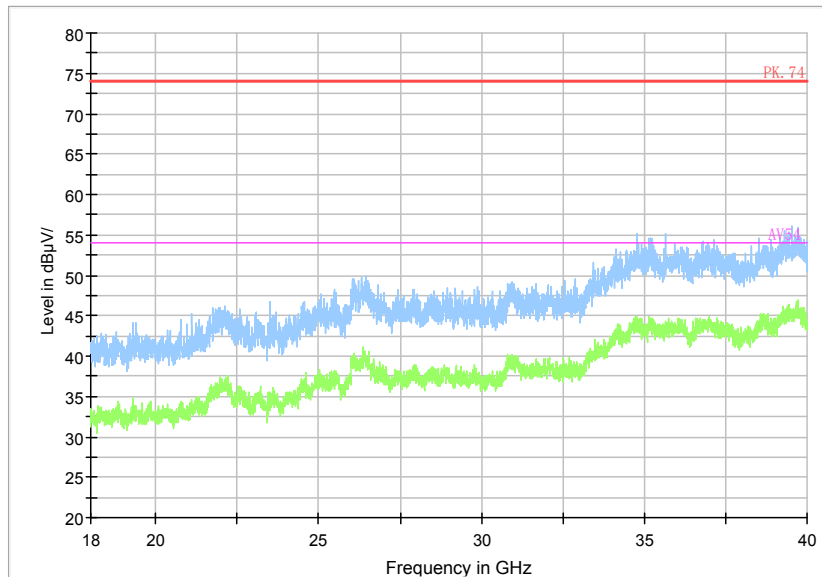

Comment

Frequency Range: 1GHz -6GHz
Detector: Av mode and PK mode
Test Mode: 802.11ac(VHT80)

Full Spectrum

Comment

Frequency Range: 6GHz -18GHz
Detector: Av mode and PK mode
Test Mode: 802.11ac(VHT80)

Full Spectrum

Frequency Range: 18GHz -40GHz
Detector: Av mode and PK mode
Test Mode: 802.11ac(VHT80)

Carrier frequency (MHz): 5690
Channel No.:138

Full Spectrum

Comment

Frequency Range: 30MHz -1GHz
Detector: QP mode
Test Mode: 802.11ac(VHT80)