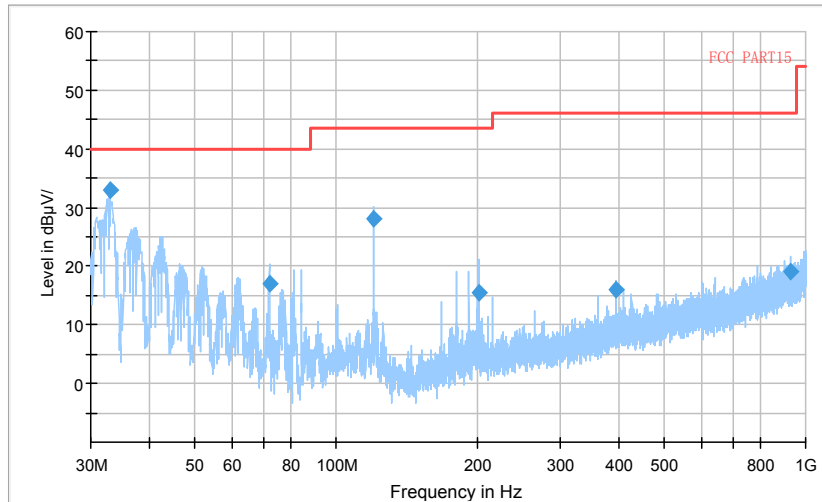

Channel No.:100

Full Spectrum

— Preview Result 1-PK+   — FCC PART15   ◆ Final_Result QPK

Comment

Frequency Range: 30MHz -1GHz
Detector: QP mode
Test Mode: 802.11a