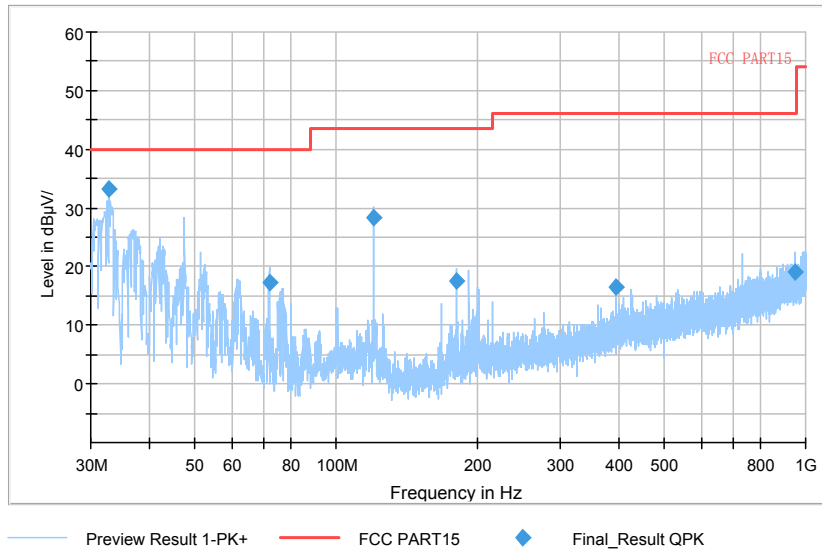

Full Spectrum

Comment

Frequency Range: 30MHz -1GHz
Detector: QP mode
Test Mode: 802.11ac(VHT80)