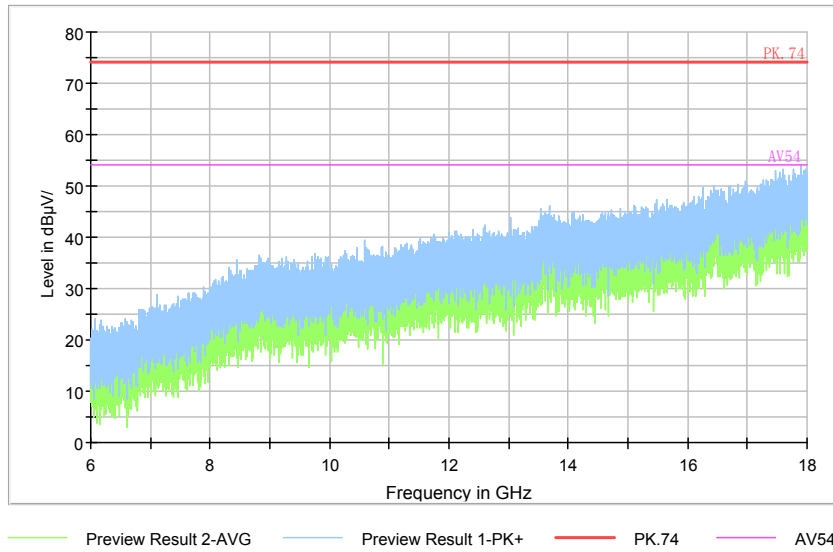

Frequency Range: 6GHz -18GHz
Detector: Av mode and PK mode
Test Mode: 802.11ac(VHT40)

Full Spectrum

Frequency Range: 18GHz -40GHz
Detector: Av mode and PK mode
Test Mode: 802.11ac(VHT40)

Carrier frequency (MHz): 5590
Channel No.:118

Full Spectrum

Comment

Frequency Range: 30MHz -1GHz
Detector: QP mode
Test Mode: 802.11n(HT40)

Full Spectrum

Comment

Frequency Range: 1GHz -6GHz
Detector: Av mode and PK mode
Modulation type: 802.11n(HT40)

Full Spectrum

Comment

Frequency Range: 6GHz -18GHz
Detector: Av mode and PK mode
Modulation type: 802.11n(HT40)

Full Spectrum

Frequency Range: 18GHz -40GHz
Detector: Av mode and PK mode
Modulation type: 802.11n(HT40)

Full Spectrum