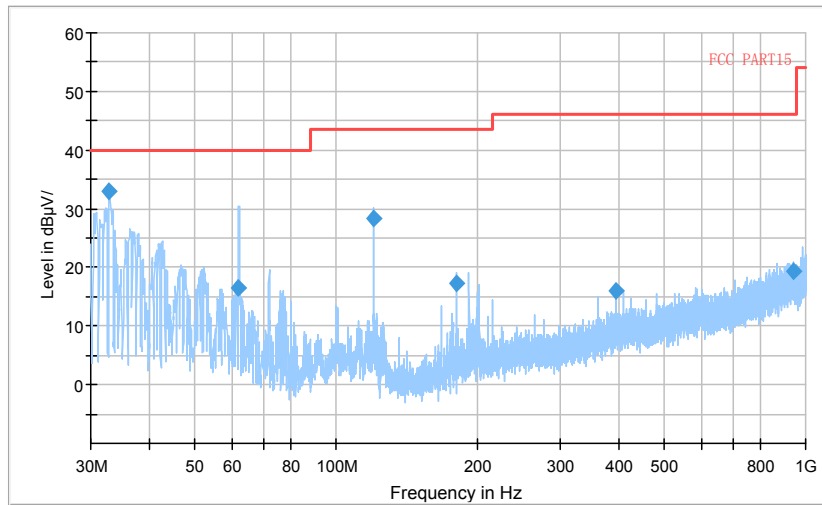

Channel No.:122

Full Spectrum

Preview Result 1-PK+   FCC PART15   Final_Result QPK

Comment

Frequency Range: 30MHz -1GHz
Detector: QP mode
Test Mode: 802.11ac(VHT80)