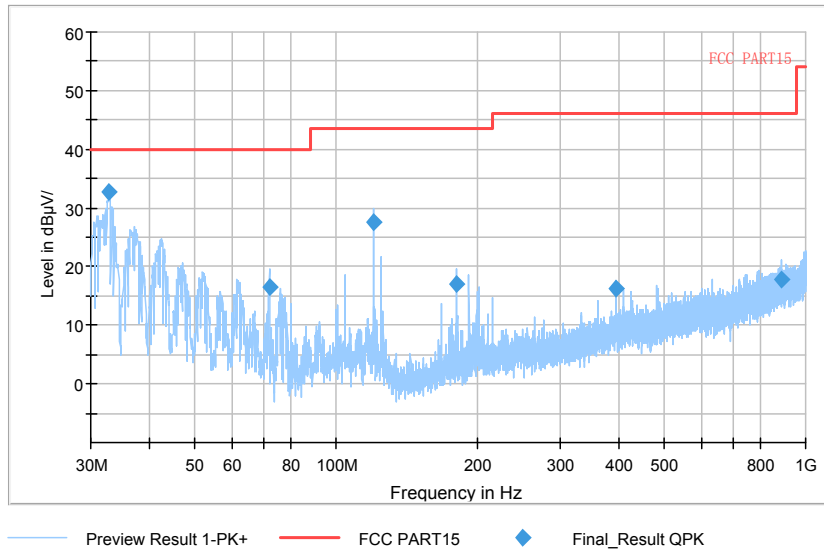

Full Spectrum

Comment

Frequency Range: 30MHz -1GHz
Detector: QP mode
Test Mode: 802.11n(HT20)