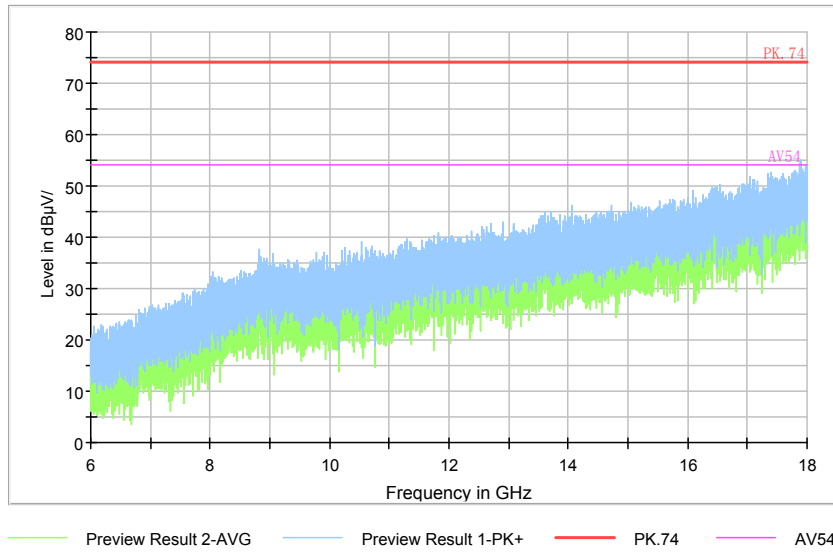

Comment

Frequency Range: 6GHz -18GHz
Detector: Av mode and PK mode
Test Mode: 802.11ac(VHT20)

Full Spectrum

Frequency Range: 18GHz -40GHz
Detector: Av mode and PK mode
Test Mode: 802.11ac(VHT20)

Carrier frequency (MHz): 5510
Channel No.:102

Full Spectrum

Comment

Frequency Range: 30MHz -1GHz
Detector: QP mode
Test Mode: 802.11n(HT40)

Full Spectrum

Comment

Frequency Range: 1GHz -6GHz
Detector: Av mode and PK mode
Modulation type: 802.11n(HT40)

Full Spectrum

Comment

Frequency Range: 6GHz -18GHz
Detector: Av mode and PK mode
Modulation type: 802.11n(HT40)

Full Spectrum

Frequency Range: 18GHz -40GHz
Detector: Av mode and PK mode
Modulation type: 802.11n(HT40)

Full Spectrum