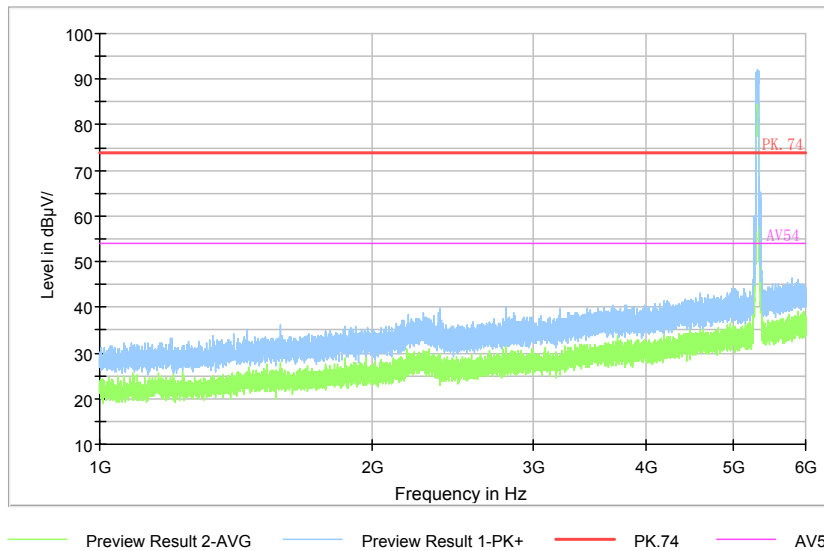

Full Spectrum

Comment

Frequency Range: 1GHz -6GHz
Detector: Av mode and PK mode
Modulation type: 802.11n(HT40)