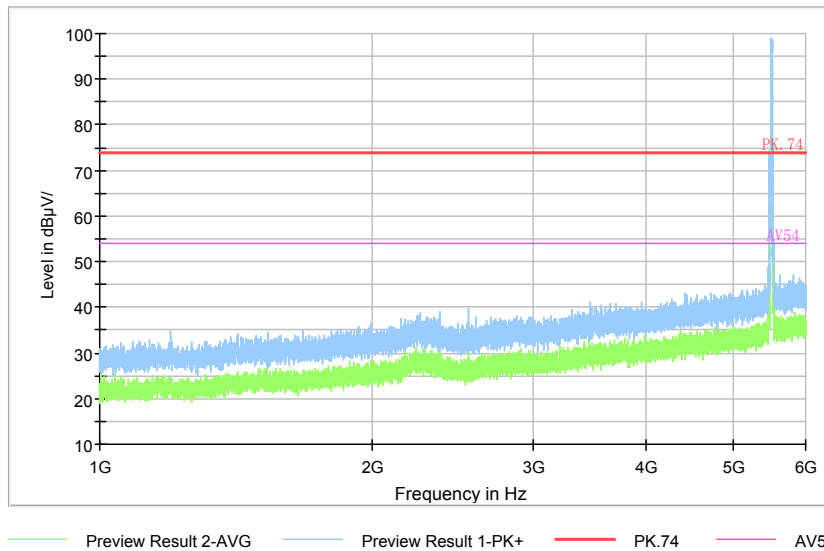

Full Spectrum

Comment

Frequency Range: 1GHz -6GHz
Detector: Av mode and PK mode
Test Mode: 802.11ac(VHT20)