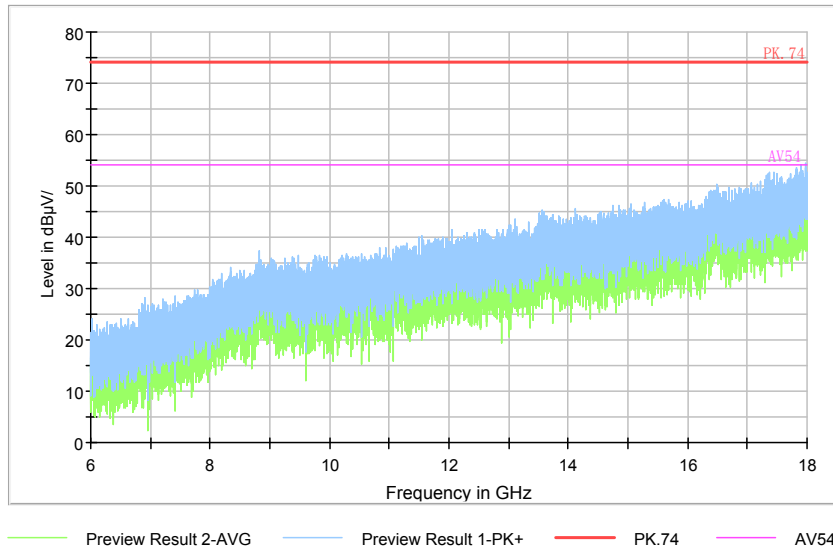

Full Spectrum

Comment

Frequency Range: 6GHz -18GHz
Detector: Av mode and PK mode
Test Mode: 802.11ac(VHT20)

Full Spectrum

Frequency Range: 18GHz -40GHz
Detector: Av mode and PK mode
Test Mode: 802.11ac(VHT20)