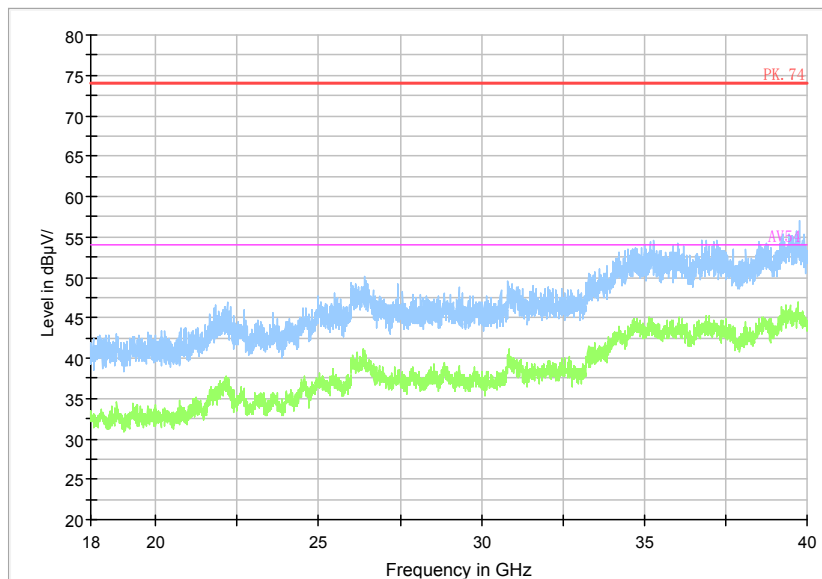

Comment

Frequency Range: 6GHz -18GHz
Detector: Av mode and PK mode
Modulation type: 802.11a

Full Spectrum

Frequency Range: 18GHz -40GHz
Detector: Av mode and PK mode
Modulation type: 802.11a

Full Spectrum

Comment

Frequency Range: 30MHz -1GHz
Detector: QP mode
Test Mode: 802.11n(HT20)

Full Spectrum

Comment

Frequency Range: 1GHz -6GHz
Detector: Av mode and PK mode
Modulation type: 802.11n(HT20)

Full Spectrum

Comment

Frequency Range: 6GHz -18GHz
Detector: Av mode and PK mode
Modulation type: 802.11n(HT20)

Full Spectrum

Frequency Range: 18GHz -40GHz
Detector: Av mode and PK mode
Modulation type: 802.11n(HT20)

Full Spectrum