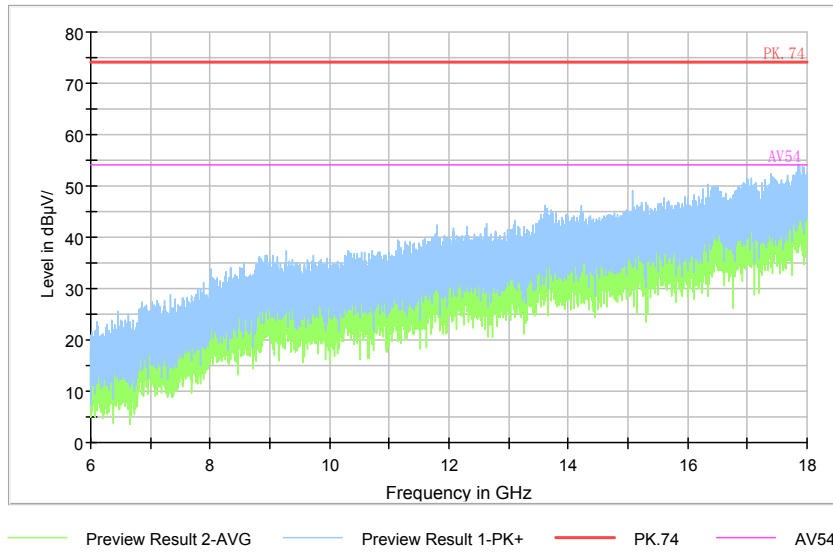

Frequency Range: 6GHz -18GHz
Detector: Av mode and PK mode
Modulation type: 802.11n(HT20)

Full Spectrum

Frequency Range: 18GHz -40GHz
Detector: Av mode and PK mode
Modulation type: 802.11n(HT20)

Full Spectrum

Comment

Frequency Range: 30MHz -1GHz
Detector: QP mode
Test Mode: 802.11ac(VHT20)

Full Spectrum

Comment

Frequency Range: 1GHz -6GHz
Detector: Av mode and PK mode
Test Mode: 802.11ac(VHT20)

Full Spectrum

Comment

Frequency Range: 6GHz -18GHz
Detector: Av mode and PK mode
Test Mode: 802.11ac(VHT20)

Full Spectrum

Frequency Range: 18GHz -40GHz
Detector: Av mode and PK mode
Test Mode: 802.11ac(VHT20)

Carrier frequency (MHz): 5720
Channel No.:144