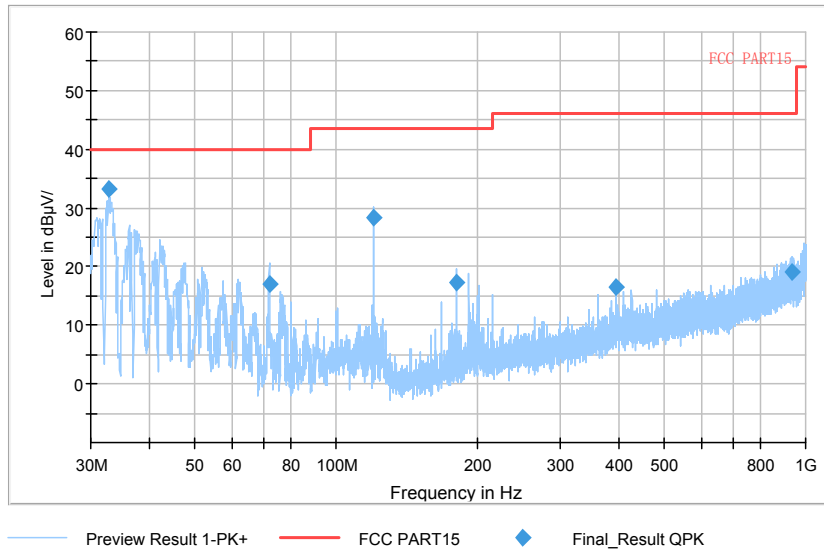

Full Spectrum

Comment

Frequency Range: 30MHz -1GHz
Detector: QP mode
Test Mode: 802.11n(HT40)