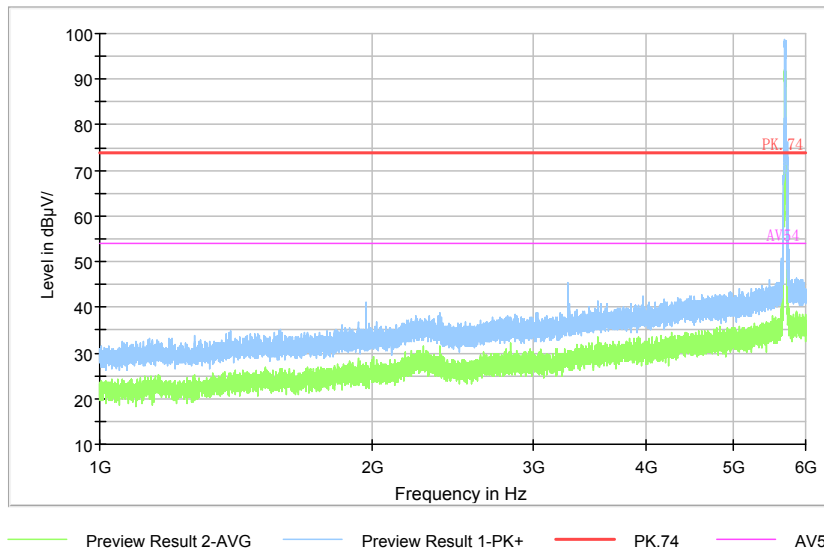

Full Spectrum

Comment

Frequency Range: 1GHz -6GHz
Detector: Av mode and PK mode
Test Mode: 802.11ac(VHT20)