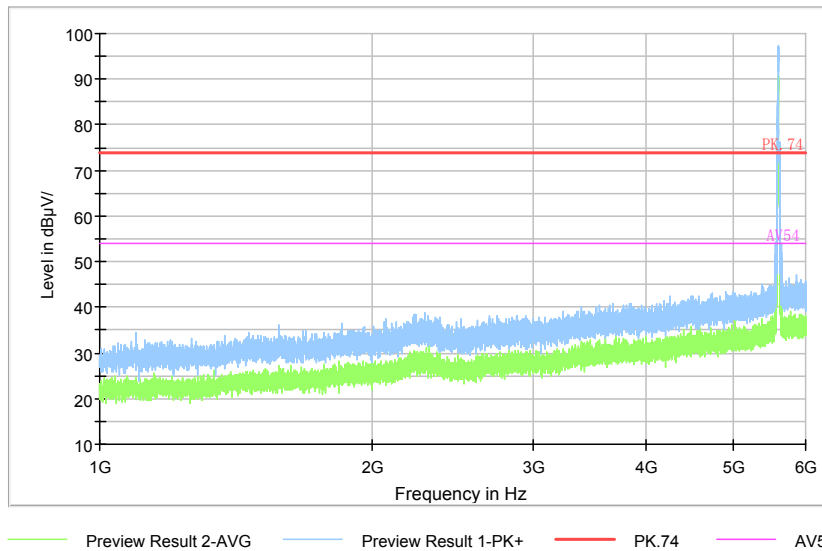

Full Spectrum

Comment

Frequency Range: 1GHz -6GHz
Detector: Av mode and PK mode
Modulation type: 802.11a