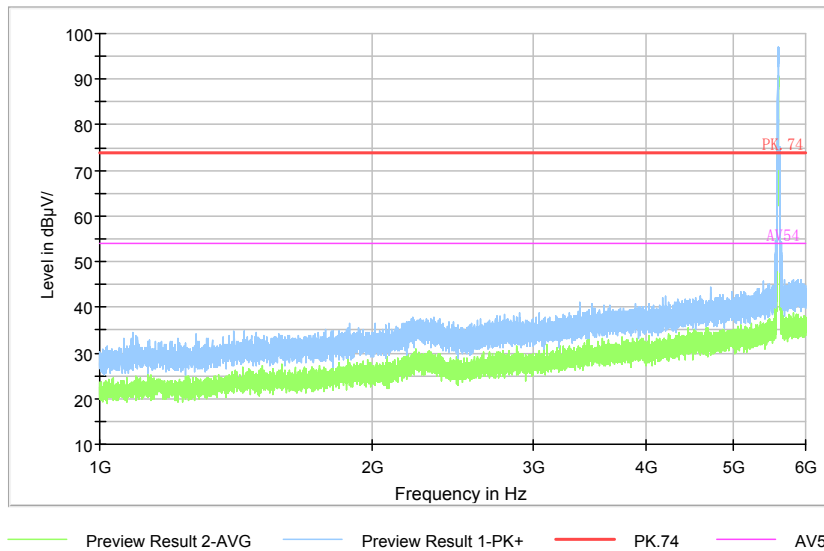

Full Spectrum

Comment

Frequency Range: 1GHz -6GHz
Detector: Av mode and PK mode
Test Mode: 802.11ac(VHT20)