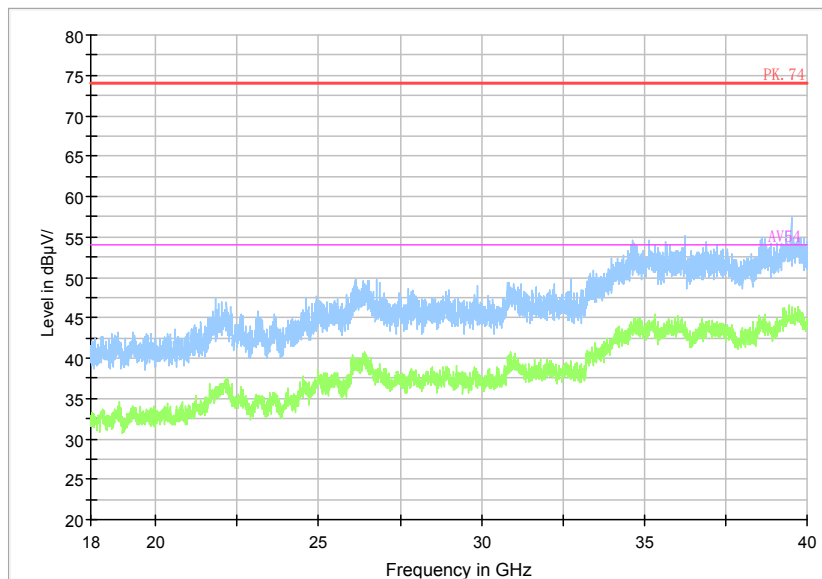

Comment

Frequency Range: 1GHz -6GHz
Detector: Av mode and PK mode
Modulation type: 802.11a

Full Spectrum

Comment

Frequency Range: 6GHz -18GHz
Detector: Av mode and PK mode
Modulation type: 802.11a

Full Spectrum

Frequency Range: 18GHz -40GHz
Detector: Av mode and PK mode
Modulation type: 802.11a

Full Spectrum

Comment

Frequency Range: 30MHz -1GHz
Detector: QP mode
Test Mode: 802.11n(HT20)

Full Spectrum

Comment

Frequency Range: 1GHz -6GHz
Detector: Av mode and PK mode
Modulation type: 802.11n(HT20)

Full Spectrum

Comment

Frequency Range: 6GHz -18GHz
Detector: Av mode and PK mode
Modulation type: 802.11n(HT20)

Full Spectrum

Frequency Range: 18GHz -40GHz
Detector: Av mode and PK mode
Modulation type: 802.11n(HT20)