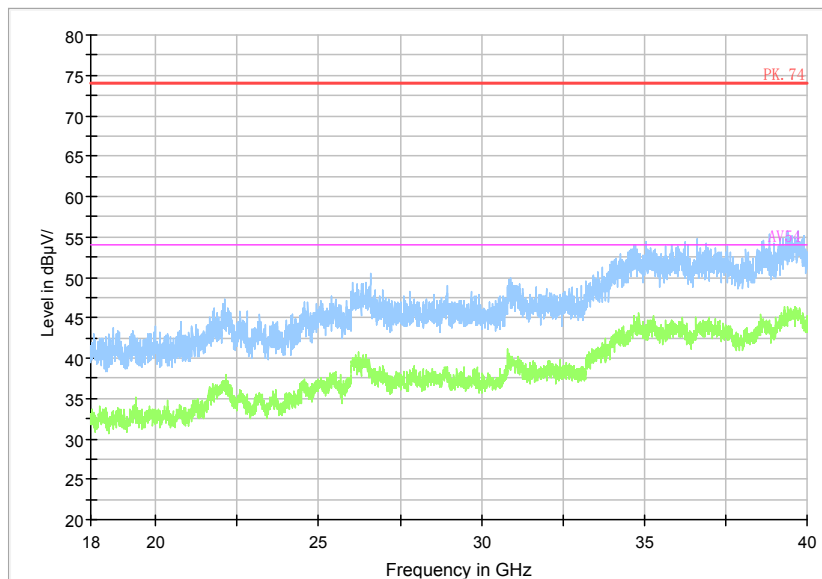

Frequency Range: 6GHz -18GHz
Detector: Av mode and PK mode
Test Mode: 802.11ac(VHT40)

Full Spectrum

Frequency Range: 18GHz -40GHz
Detector: Av mode and PK mode
Test Mode: 802.11ac(VHT40)

Carrier frequency (MHz): 5710
Channel No.:142

Full Spectrum

Comment

Frequency Range: 30MHz -1GHz
Detector: QP mode
Test Mode: 802.11n(HT40)

Full Spectrum

Comment

Frequency Range: 1GHz -6GHz
Detector: Av mode and PK mode
Modulation type: 802.11n(HT40)

Full Spectrum

Comment

Frequency Range: 6GHz -18GHz
Detector: Av mode and PK mode
Modulation type: 802.11n(HT40)

Full Spectrum

Frequency Range: 18GHz -40GHz
Detector: Av mode and PK mode
Modulation type: 802.11n(HT40)

Full Spectrum