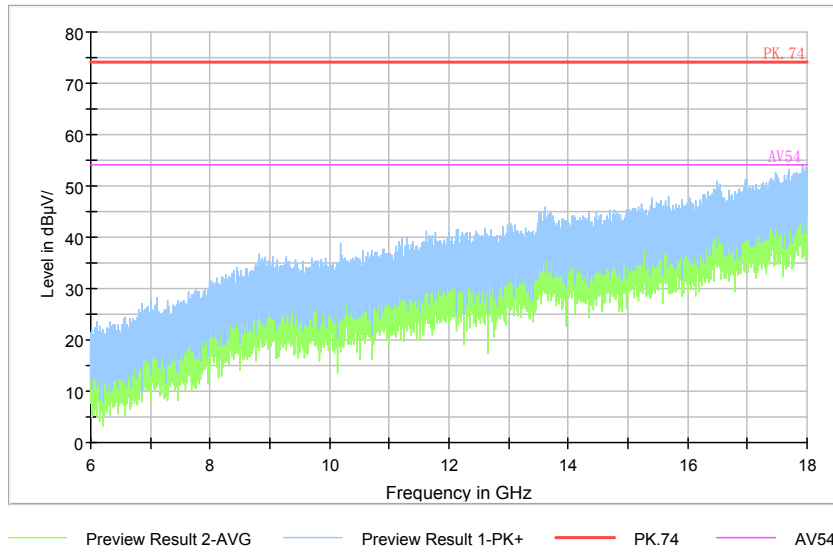

Comment

Frequency Range: 6GHz -18GHz
Detector: Av mode and PK mode
Modulation type: 802.11n(HT40)

Full Spectrum

Frequency Range: 18GHz -40GHz
Detector: Av mode and PK mode
Modulation type: 802.11n(HT40)

Full Spectrum

Comment

Frequency Range: 30MHz -1GHz
Detector: QP mode
Test Mode: 802.11ac(VHT40)

Full Spectrum

Comment

Frequency Range: 1GHz -6GHz
Detector: Av mode and PK mode
Test Mode: 802.11ac(VHT40)

Full Spectrum

Comment

Frequency Range: 6GHz -18GHz
Detector: Av mode and PK mode
Test Mode: 802.11ac(VHT40)

Full Spectrum

Frequency Range: 18GHz -40GHz
Detector: Av mode and PK mode
Test Mode: 802.11ac(VHT40)

Carrier frequency (MHz): 5530
Channel No.:106