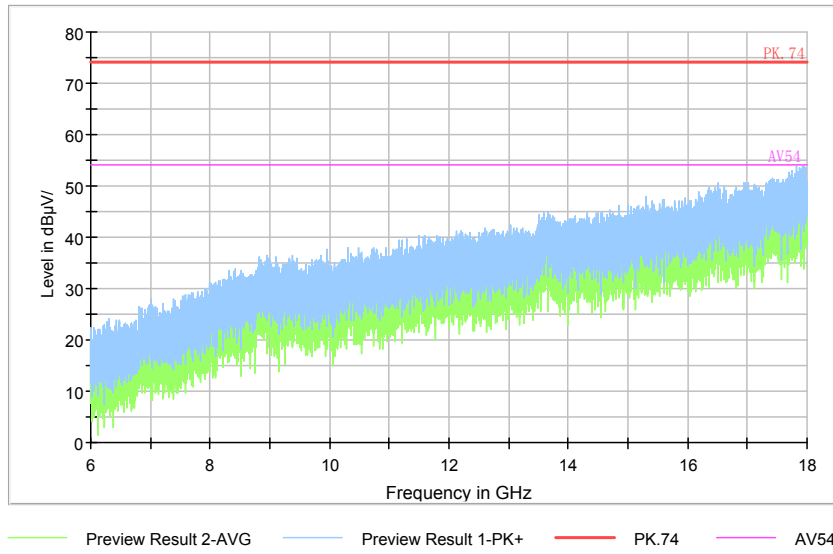

Comment

Frequency Range: 6GHz -18GHz
Detector: Av mode and PK mode
Test Mode: 802.11ac(VHT20)

Full Spectrum

Frequency Range: 18GHz -40GHz
Detector: Av mode and PK mode
Test Mode: 802.11ac(VHT20)

Carrier frequency (MHz): 5600
Channel No.:120

Full Spectrum

Comment

Frequency Range: 30MHz -1GHz
Detector: QP mode
Test Mode: 802.11a

Full Spectrum

Comment

Frequency Range: 1GHz -6GHz
Detector: Av mode and PK mode
Modulation type: 802.11a

Full Spectrum

Comment

Frequency Range: 6GHz -18GHz
Detector: Av mode and PK mode
Modulation type: 802.11a

Full Spectrum

Frequency Range: 18GHz -40GHz
Detector: Av mode and PK mode
Modulation type: 802.11a

Full Spectrum