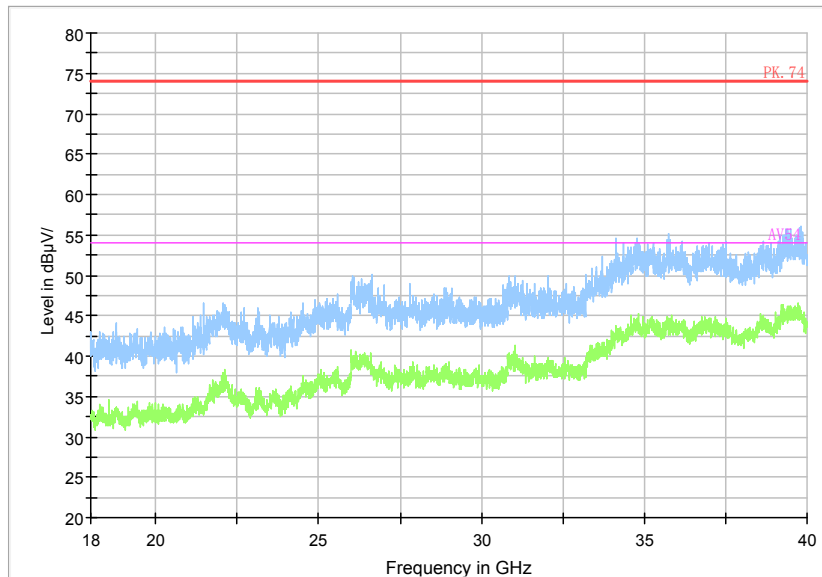

Comment

Frequency Range: 6GHz -18GHz
Detector: Av mode and PK mode
Modulation type: 802.11n(HT40)

Full Spectrum

Frequency Range: 18GHz -40GHz
Detector: Av mode and PK mode
Modulation type: 802.11n(HT40)

Full Spectrum

Comment

Frequency Range: 30MHz -1GHz
Detector: QP mode
Test Mode: 802.11ac(VHT40)

Full Spectrum

Comment

Frequency Range: 1GHz -6GHz
Detector: Av mode and PK mode
Test Mode: 802.11ac(VHT40)

Full Spectrum

Comment

Frequency Range: 6GHz -18GHz
Detector: Av mode and PK mode
Test Mode: 802.11ac(VHT40)

Full Spectrum

Frequency Range: 18GHz -40GHz
Detector: Av mode and PK mode
Test Mode: 802.11ac(VHT40)

Carrier frequency (MHz): 5710
Channel No.:142