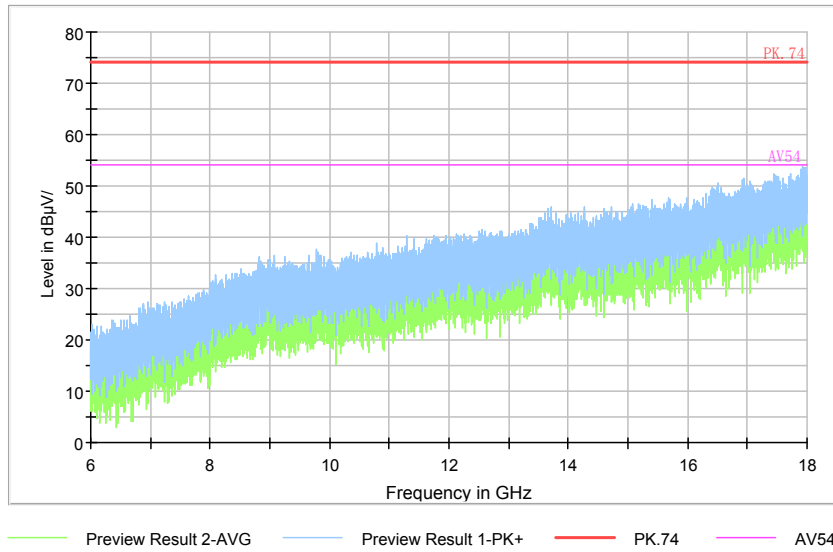

Full Spectrum

Comment

Frequency Range: 6GHz -18GHz
Detector: Av mode and PK mode
Modulation type: 802.11a