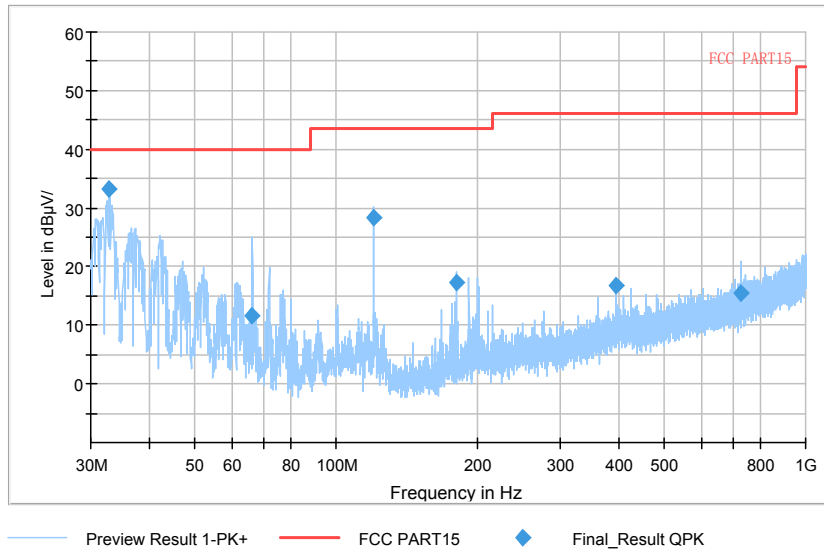

Comment

Frequency Range: 1GHz -6GHz
Detector: Av mode and PK mode
Test Mode: 802.11ac(VHT80)

Full Spectrum

Comment

Frequency Range: 6GHz -18GHz
Detector: Av mode and PK mode
Test Mode: 802.11ac(VHT80)

Full Spectrum

Frequency Range: 18GHz -40GHz
Detector: Av mode and PK mode
Test Mode: 802.11ac(VHT80)

Carrier frequency (MHz): 5690
Channel No.:138

Full Spectrum

Comment

Frequency Range: 30MHz -1GHz
Detector: QP mode
Test Mode: 802.11ac(VHT80)