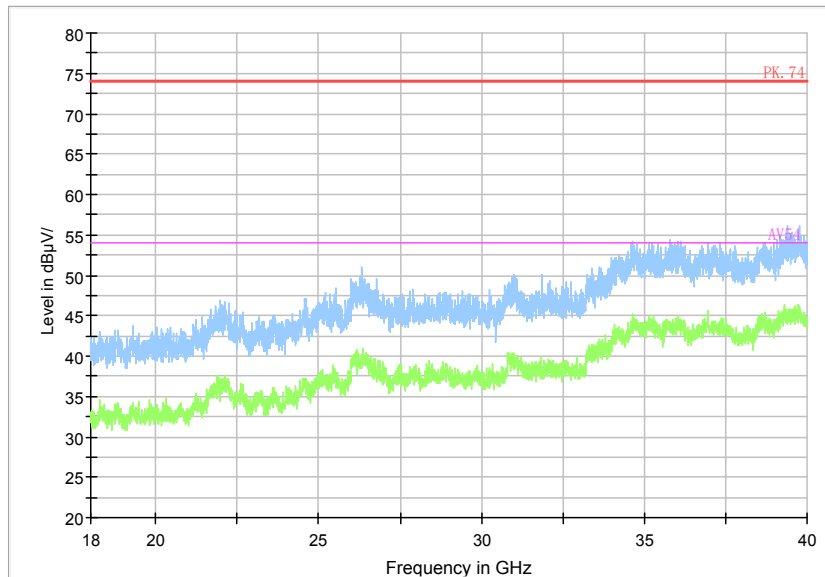

Comment

Frequency Range: 6GHz -18GHz
Detector: Av mode and PK mode
Test Mode: 802.11ac(VHT40)

Full Spectrum

Frequency Range: 18GHz -40GHz
Detector: Av mode and PK mode
Test Mode: 802.11ac(VHT40)

Carrier frequency (MHz): 5290
Channel No.:58

Full Spectrum

Comment

Frequency Range: 30MHz -1GHz
Detector: QP mode
Test Mode: 802.11ac(VHT80)

Full Spectrum

Comment

Frequency Range: 1GHz -6GHz
Detector: Av mode and PK mode
Test Mode: 802.11ac(VHT80)

Full Spectrum

Comment

Frequency Range: 6GHz -18GHz
 Detector: Av mode and PK mode
 Test Mode: 802.11ac(VHT80)

Full Spectrum

Frequency Range: 18GHz -40GHz
 Detector: Av mode and PK mode
 Test Mode: 802.11ac(VHT80)

Carrier frequency (MHz): 5500