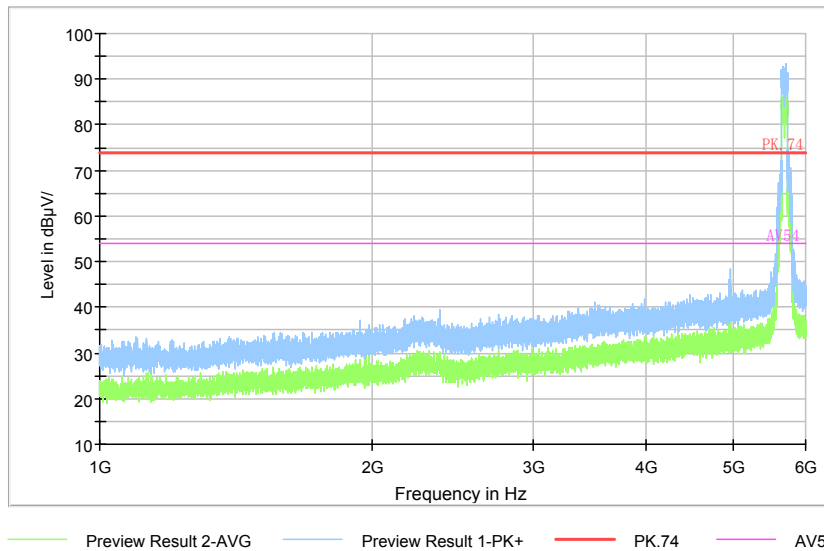

Comment

Frequency Range: 1GHz -6GHz
Detector: Av mode and PK mode
Test Mode: 802.11ac(VHT80)

Full Spectrum

Comment

Frequency Range: 6GHz -18GHz
Detector: Av mode and PK mode
Test Mode: 802.11ac(VHT80)

Full Spectrum

Frequency Range: 18GHz -40GHz
Detector: Av mode and PK mode
Test Mode: 802.11ac(VHT80)

Carrier frequency (MHz): 5690
Channel No.:138

Full Spectrum

Comment

Frequency Range: 30MHz -1GHz
Detector: QP mode
Test Mode: 802.11ac(VHT80)

Full Spectrum

Comment

Frequency Range: 1GHz -6GHz
Detector: Av mode and PK mode
Test Mode: 802.11ac(VHT80)