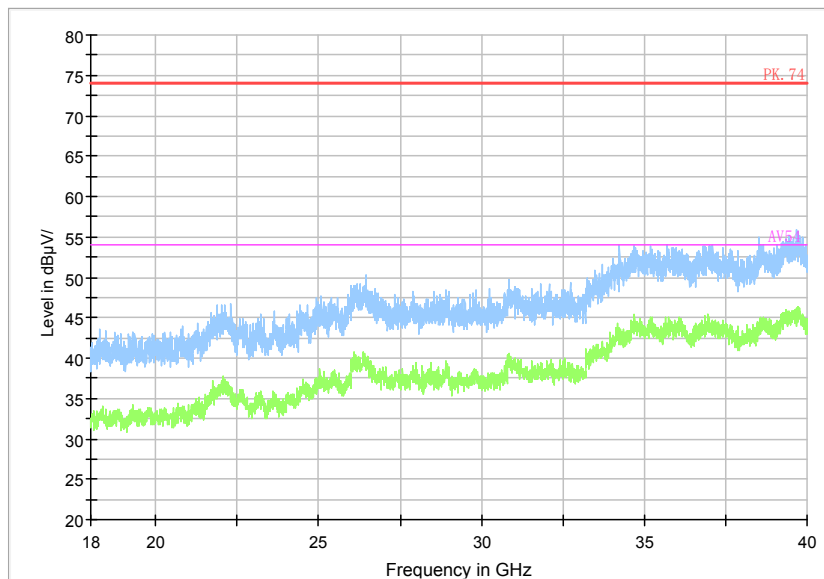

Full Spectrum

Comment

Frequency Range: 6GHz -18GHz
Detector: Av mode and PK mode
Modulation type: 802.11n(HT40)

Full Spectrum

Frequency Range: 18GHz -40GHz
Detector: Av mode and PK mode
Modulation type: 802.11n(HT40)

Full Spectrum

Comment

Frequency Range: 30MHz -1GHz
Detector: QP mode
Test Mode: 802.11ac(VHT40)

Full Spectrum

Comment

Frequency Range: 1GHz -6GHz
Detector: Av mode and PK mode
Test Mode: 802.11ac(VHT40)

Full Spectrum

Comment

Frequency Range: 6GHz -18GHz
Detector: Av mode and PK mode
Test Mode: 802.11ac(VHT40)

Full Spectrum

Frequency Range: 18GHz -40GHz
Detector: Av mode and PK mode
Test Mode: 802.11ac(VHT40)

Carrier frequency (MHz): 5310
Channel No.:62