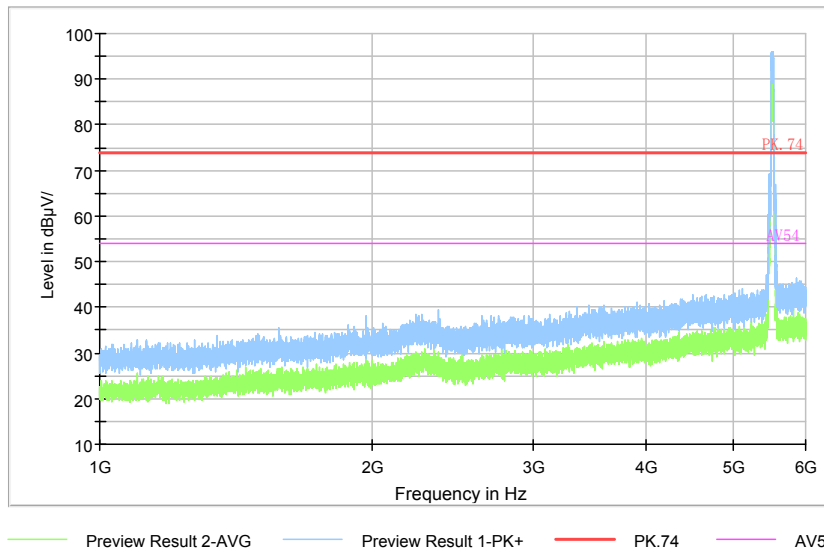

Comment

Frequency Range: 6GHz -18GHz
Detector: Av mode and PK mode
Modulation type: 802.11n(HT40)

Full Spectrum

Frequency Range: 18GHz -40GHz
Detector: Av mode and PK mode
Modulation type: 802.11n(HT40)

Full Spectrum

Comment

Frequency Range: 30MHz -1GHz
Detector: QP mode
Test Mode: 802.11ac(VHT40)

Full Spectrum

Comment

Frequency Range: 1GHz -6GHz
Detector: Av mode and PK mode
Test Mode: 802.11ac(VHT40)

Full Spectrum

Comment