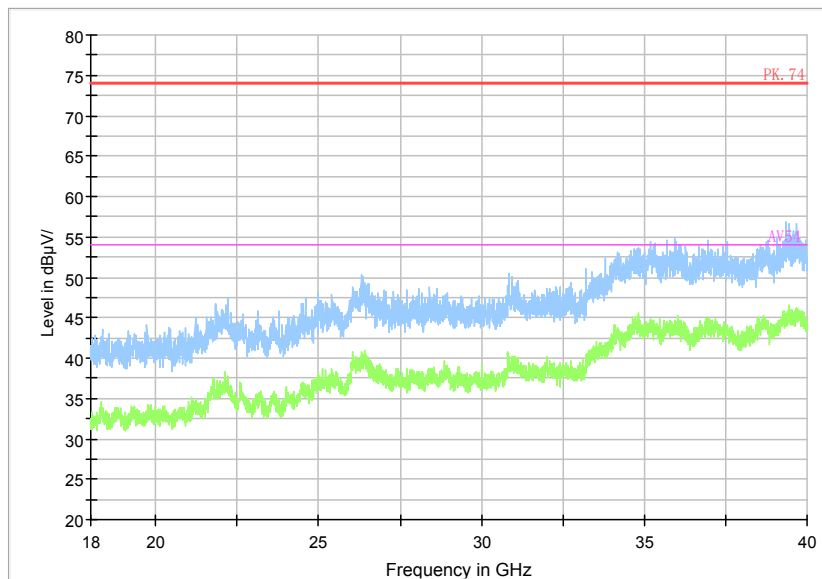

Channel No.:100

Full Spectrum

— Preview Result 1-PK+ — FCC PART15 ◆ Final_Result QPK

Comment

Frequency Range: 30MHz -1GHz
Detector: QP mode
Test Mode: 802.11a

Full Spectrum

— Preview Result 2-AVG — Preview Result 1-PK+ — PK.74 — AV54

Comment

Frequency Range: 1GHz -6GHz
Detector: Av mode and PK mode
Modulation type: 802.11a

Full Spectrum

Comment

Frequency Range: 6GHz -18GHz
Detector: Av mode and PK mode
Modulation type: 802.11a

Full Spectrum

Frequency Range: 18GHz -40GHz
Detector: Av mode and PK mode
Modulation type: 802.11a

Full Spectrum

Comment

Frequency Range: 30MHz -1GHz
Detector: QP mode
Test Mode: 802.11n(HT20)

Full Spectrum

Comment

Frequency Range: 1GHz -6GHz
Detector: Av mode and PK mode
Modulation type: 802.11n(HT20)