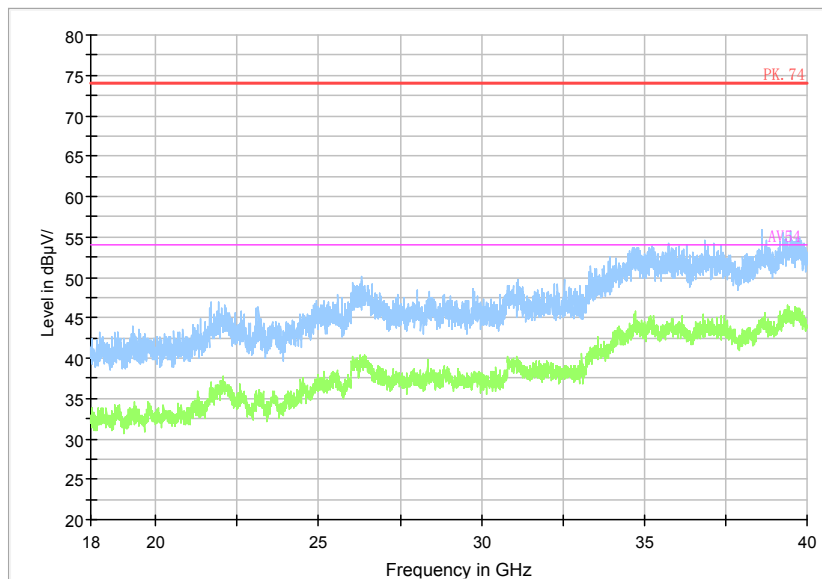

Comment

Frequency Range: 6GHz -18GHz
 Detector: Av mode and PK mode
 Modulation type: 802.11n(HT40)

Full Spectrum

Frequency Range: 18GHz -40GHz
 Detector: Av mode and PK mode
 Modulation type: 802.11n(HT40)

Full Spectrum

Comment

Frequency Range: 30MHz -1GHz
Detector: QP mode
Test Mode: 802.11ac(VHT40)

Full Spectrum

Comment

Frequency Range: 1GHz -6GHz
Detector: Av mode and PK mode
Test Mode: 802.11ac(VHT40)

Full Spectrum

Comment

Frequency Range: 6GHz -18GHz
Detector: Av mode and PK mode
Test Mode: 802.11ac(VHT40)

Full Spectrum

Frequency Range: 18GHz -40GHz
Detector: Av mode and PK mode
Test Mode: 802.11ac(VHT40)

Carrier frequency (MHz): 5290
Channel No.:58