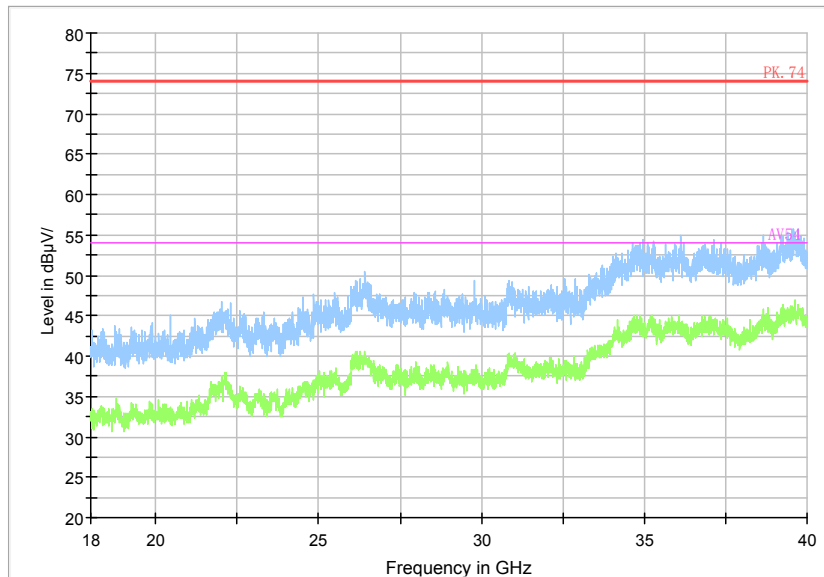

Frequency Range: 6GHz -18GHz
Detector: Av mode and PK mode
Test Mode: 802.11ac(VHT40)

Full Spectrum

Frequency Range: 18GHz -40GHz
Detector: Av mode and PK mode
Test Mode: 802.11ac(VHT40)

Carrier frequency (MHz): 5590
Channel No.:118

Full Spectrum

Comment

Frequency Range: 30MHz -1GHz
Detector: QP mode
Test Mode: 802.11n(HT40)

Full Spectrum

Comment

Frequency Range: 1GHz -6GHz
Detector: Av mode and PK mode
Modulation type: 802.11n(HT40)

Full Spectrum

Comment

Frequency Range: 6GHz -18GHz
Detector: Av mode and PK mode
Modulation type: 802.11n(HT40)

Full Spectrum

Frequency Range: 18GHz -40GHz
Detector: Av mode and PK mode
Modulation type: 802.11n(HT40)

Full Spectrum