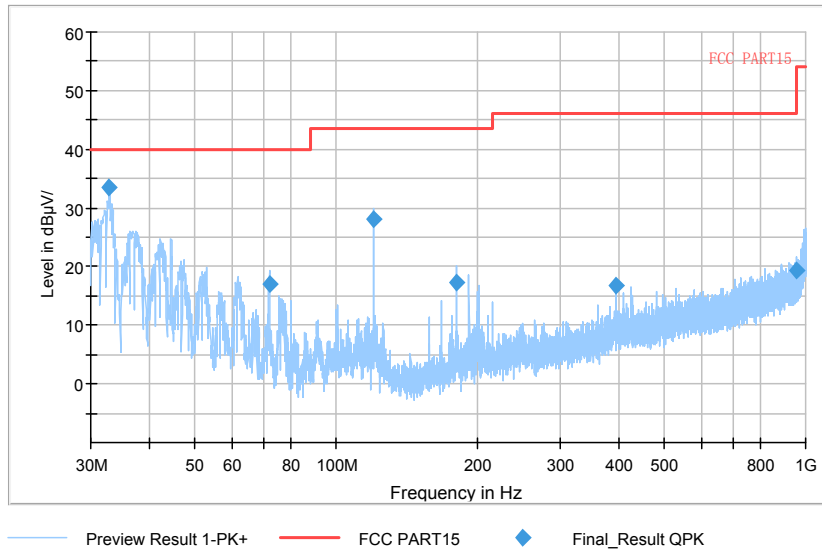

Full Spectrum

Comment

Frequency Range: 30MHz -1GHz
Detector: QP mode
Test Mode: 802.11a