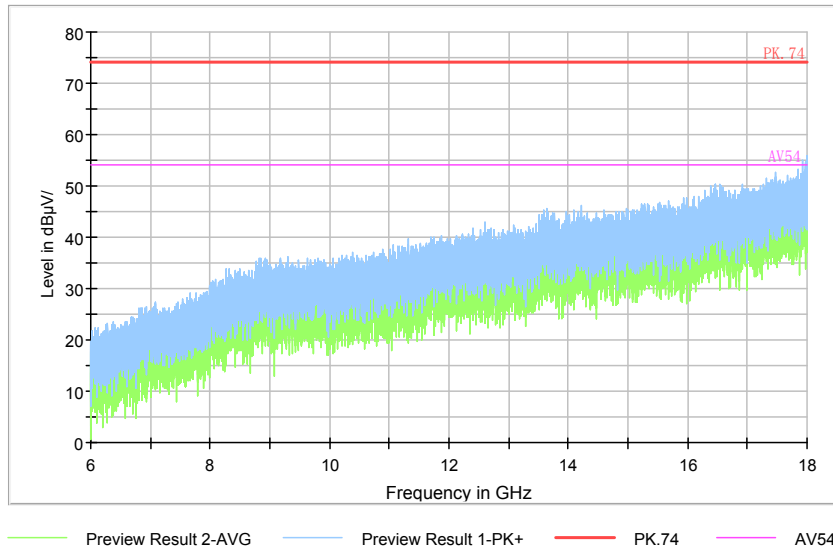

Comment

Frequency Range: 6GHz -18GHz
Detector: Av mode and PK mode
Test Mode: 802.11ac(VHT40)

Full Spectrum

Frequency Range: 18GHz -40GHz
Detector: Av mode and PK mode
Test Mode: 802.11ac(VHT40)

Carrier frequency (MHz): 5290
Channel No.:58

Full Spectrum

Comment

Frequency Range: 30MHz -1GHz
Detector: QP mode
Test Mode: 802.11ac(VHT80)

Full Spectrum

Comment

Frequency Range: 1GHz -6GHz
Detector: Av mode and PK mode
Test Mode: 802.11ac(VHT80)

Full Spectrum

Comment

Frequency Range: 6GHz -18GHz
 Detector: Av mode and PK mode
 Test Mode: 802.11ac(VHT80)

Full Spectrum

Frequency Range: 18GHz -40GHz
 Detector: Av mode and PK mode
 Test Mode: 802.11ac(VHT80)

Carrier frequency (MHz): 5500