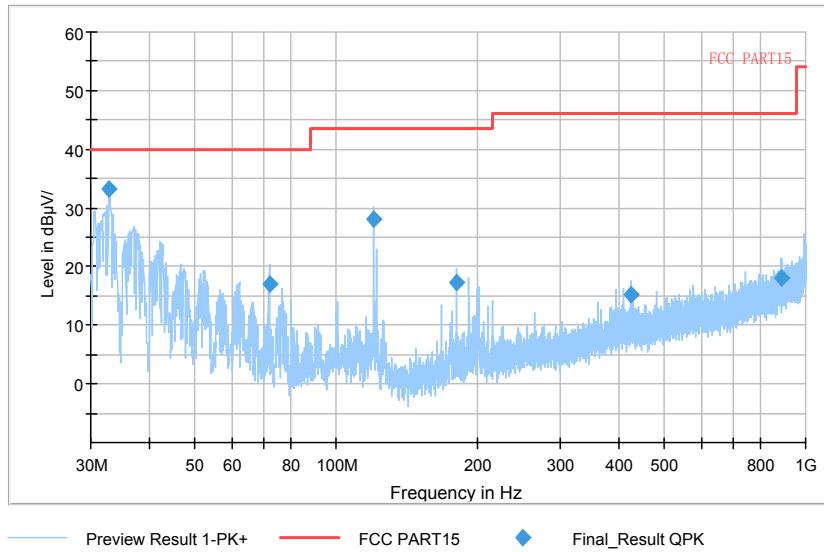

Full Spectrum

Comment

Frequency Range: 30MHz -1GHz
Detector: QP mode
Test Mode: 802.11ac(VHT20)