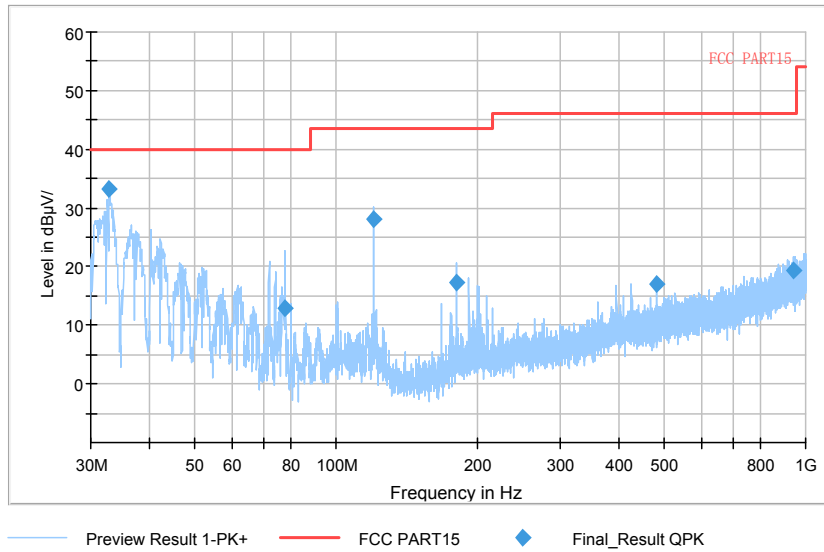

Comment

Frequency Range: 30MHz -1GHz
Detector: QP mode
Test Mode: 802.11n(HT20)

Full Spectrum

Comment

Frequency Range: 1GHz -6GHz
Detector: Av mode and PK mode
Modulation type: 802.11n(HT20)

Full Spectrum

Comment

Frequency Range: 6GHz -18GHz
Detector: Av mode and PK mode
Modulation type: 802.11n(HT20)

Full Spectrum

Frequency Range: 18GHz -40GHz
Detector: Av mode and PK mode
Modulation type: 802.11n(HT20)

Full Spectrum