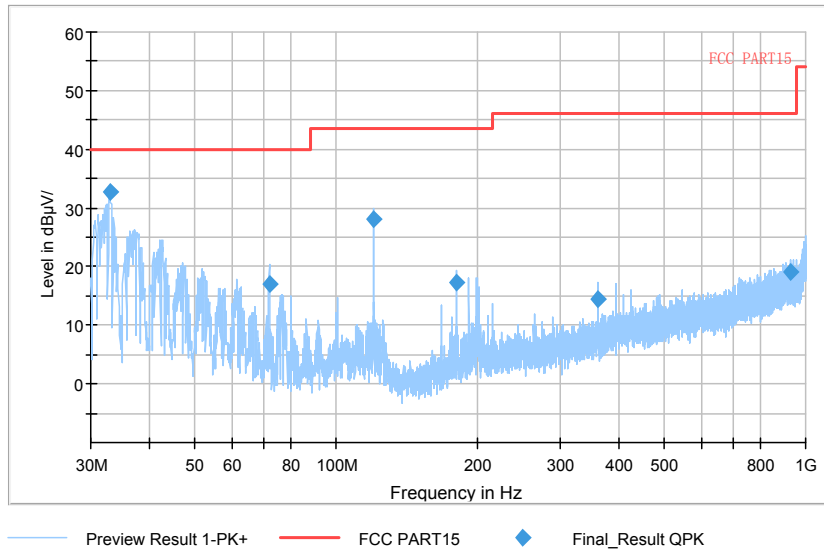

Full Spectrum

Comment

Frequency Range: 30MHz -1GHz
Detector: QP mode
Test Mode: 802.11ac(VHT40)