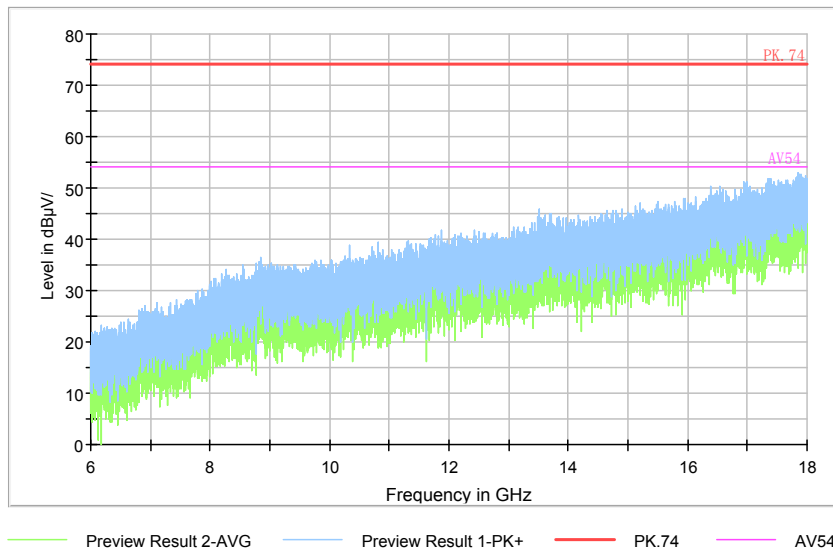

Full Spectrum

Comment

Frequency Range: 6GHz -18GHz
Detector: Av mode and PK mode
Test Mode: 802.11ac(VHT20)

Full Spectrum

Frequency Range: 18GHz -40GHz
Detector: Av mode and PK mode
Test Mode: 802.11ac(VHT20)

Carrier frequency (MHz): 5270
Channel No.:54

Full Spectrum

Comment

Frequency Range: 30MHz -1GHz
Detector: QP mode
Test Mode: 802.11n(HT40)

Full Spectrum

Comment

Frequency Range: 1GHz -6GHz
Detector: Av mode and PK mode
Modulation type: 802.11n(HT40)

Full Spectrum

Comment

Frequency Range: 6GHz -18GHz
Detector: Av mode and PK mode
Modulation type: 802.11n(HT40)

Full Spectrum

Frequency Range: 18GHz -40GHz
Detector: Av mode and PK mode
Modulation type: 802.11n(HT40)