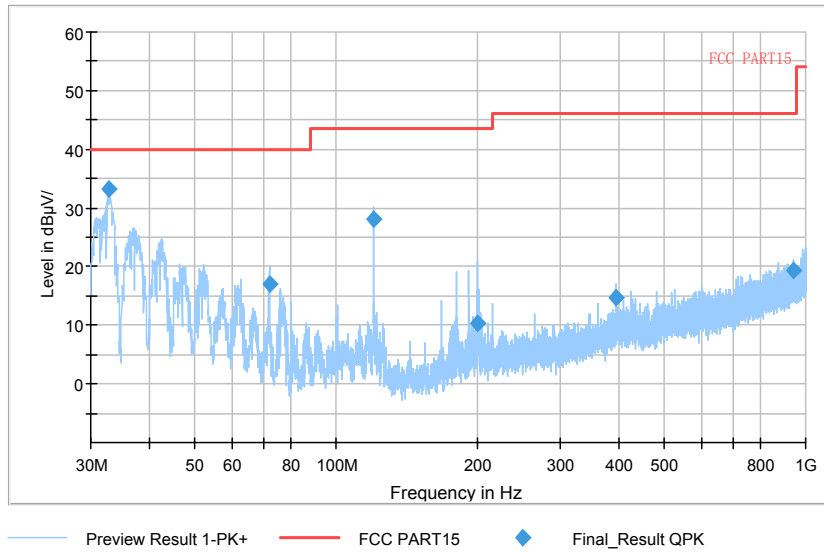

Full Spectrum

Comment

Frequency Range: 30MHz -1GHz
Detector: QP mode
Test Mode: 802.11n(HT20)