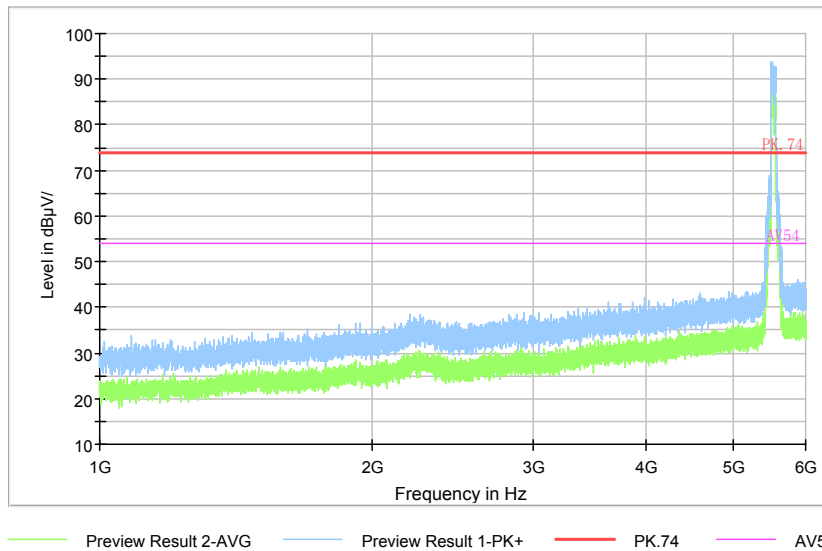

Comment

Frequency Range: 30MHz -1GHz
Detector: QP mode
Test Mode: 802.11ac(VHT40)

Full Spectrum

Comment

Frequency Range: 1GHz -6GHz
Detector: Av mode and PK mode
Test Mode: 802.11ac(VHT40)

Full Spectrum

Comment

Frequency Range: 6GHz -18GHz
Detector: Av mode and PK mode
Test Mode: 802.11ac(VHT40)

Full Spectrum

Frequency Range: 18GHz -40GHz
Detector: Av mode and PK mode
Test Mode: 802.11ac(VHT40)

Carrier frequency (MHz): 5530
Channel No.:106

Full Spectrum

Comment

Frequency Range: 30MHz -1GHz
Detector: QP mode
Test Mode: 802.11ac(VHT80)

Full Spectrum

Comment

Frequency Range: 1GHz -6GHz
Detector: Av mode and PK mode
Test Mode: 802.11ac(VHT80)

Full Spectrum

Comment

Frequency Range: 6GHz -18GHz
Detector: Av mode and PK mode
Test Mode: 802.11ac(VHT80)

Full Spectrum

Frequency Range: 18GHz -40GHz
Detector: Av mode and PK mode
Test Mode: 802.11ac(VHT80)

Carrier frequency (MHz): 5610