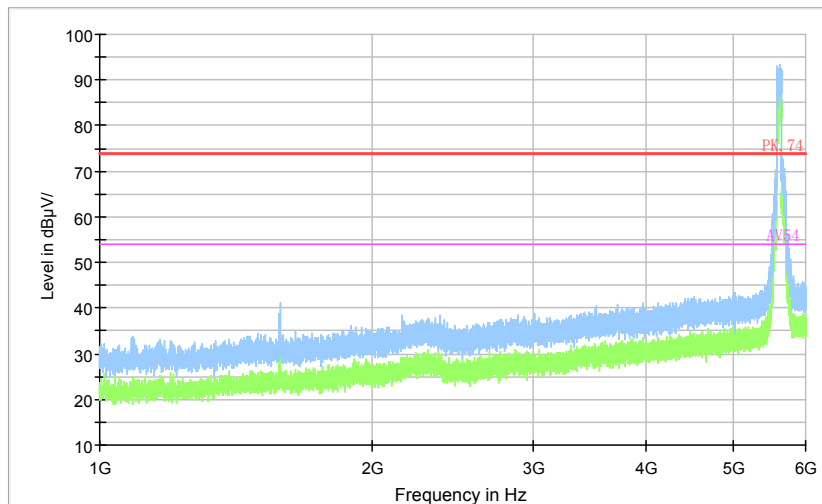

Comment

Frequency Range: 6GHz -18GHz
Detector: Av mode and PK mode
Test Mode: 802.11ac(VHT80)

Full Spectrum

Frequency Range: 18GHz -40GHz
Detector: Av mode and PK mode
Test Mode: 802.11ac(VHT80)

Carrier frequency (MHz): 5610

Channel No.:122

Full Spectrum

Preview Result 1-PK+ FCC PART15 Final_Result QPK

Comment

Frequency Range: 30MHz -1GHz
Detector: QP mode
Test Mode: 802.11ac(VHT80)

Full Spectrum

Preview Result 2-AVG Preview Result 1-PK+ PK.74 AV54