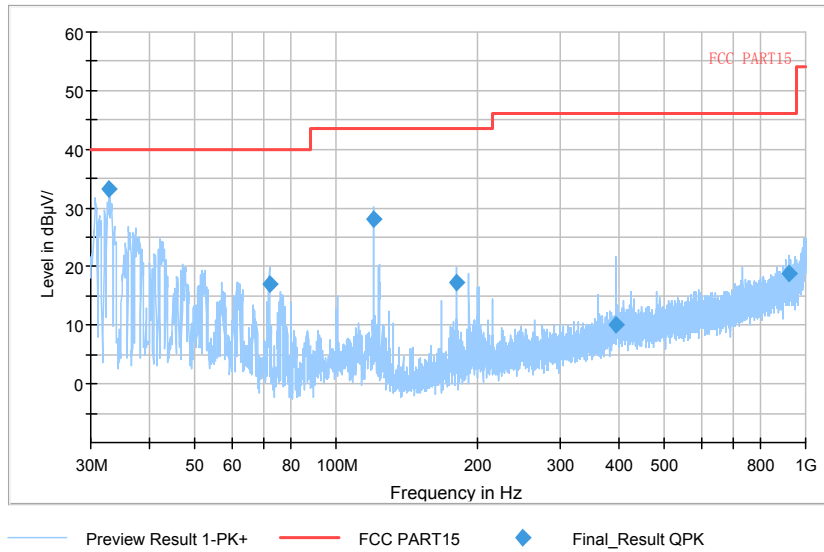

Full Spectrum

Comment

Frequency Range: 30MHz -1GHz
Detector: QP mode
Test Mode: 802.11ac(VHT80)