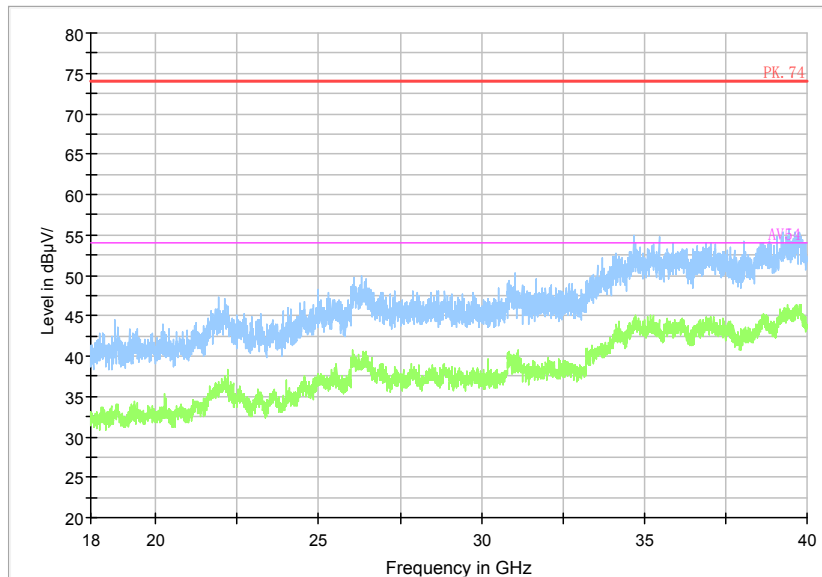

Comment

Frequency Range: 6GHz -18GHz
Detector: Av mode and PK mode
Modulation type: 802.11n(HT40)

Full Spectrum

Frequency Range: 18GHz -40GHz
Detector: Av mode and PK mode
Modulation type: 802.11n(HT40)

Full Spectrum

Comment

Frequency Range: 30MHz -1GHz
Detector: QP mode
Test Mode: 802.11ac(VHT40)

Full Spectrum

Comment

Frequency Range: 1GHz -6GHz
Detector: Av mode and PK mode
Test Mode: 802.11ac(VHT40)

Full Spectrum

Comment

Frequency Range: 6GHz -18GHz
Detector: Av mode and PK mode
Test Mode: 802.11ac(VHT40)

Full Spectrum

Frequency Range: 18GHz -40GHz
Detector: Av mode and PK mode
Test Mode: 802.11ac(VHT40)

Carrier frequency (MHz): 5530
Channel No.:106