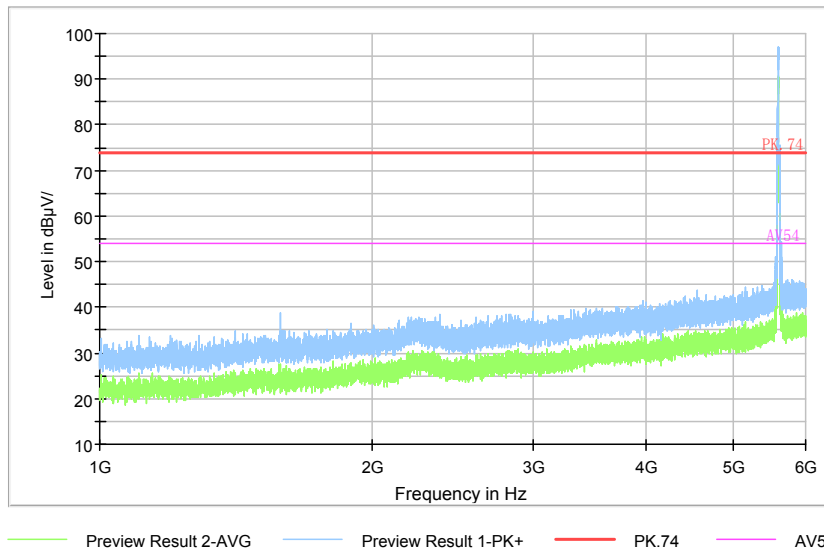

Full Spectrum

Comment

Frequency Range: 1GHz -6GHz
Detector: Av mode and PK mode
Modulation type: 802.11n(HT20)