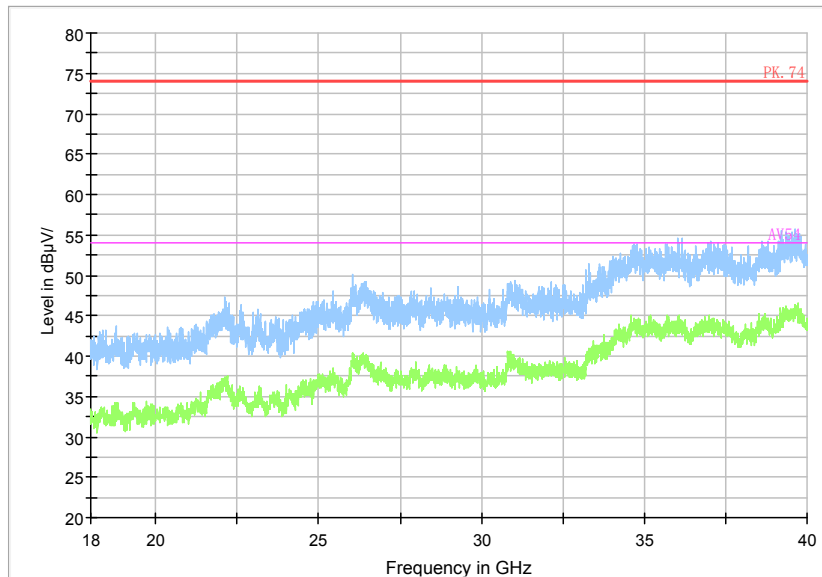

Frequency Range: 18GHz -40GHz
Detector: Av mode and PK mode
Modulation type: 802.11a

Full Spectrum

Comment

Frequency Range: 30MHz -1GHz
Detector: QP mode
Test Mode: 802.11n(HT20)

Full Spectrum

Comment

Frequency Range: 1GHz -6GHz
Detector: Av mode and PK mode
Modulation type: 802.11n(HT20)

Full Spectrum

Comment

Frequency Range: 6GHz -18GHz
Detector: Av mode and PK mode
Modulation type: 802.11n(HT20)

Full Spectrum

Frequency Range: 18GHz -40GHz
Detector: Av mode and PK mode
Modulation type: 802.11n(HT20)