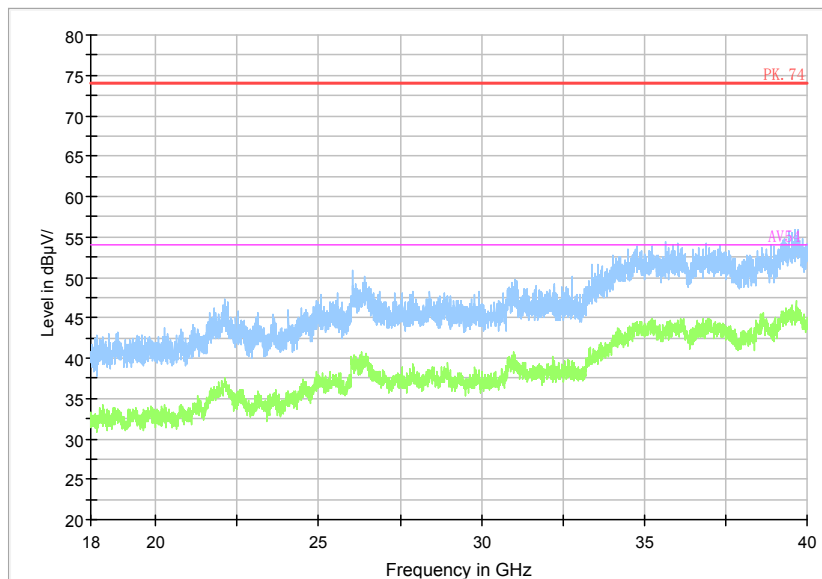

Full Spectrum

Comment

Frequency Range: 6GHz -18GHz
Detector: Av mode and PK mode
Modulation type: 802.11n(HT20)

Full Spectrum

Frequency Range: 18GHz -40GHz
Detector: Av mode and PK mode
Modulation type: 802.11n(HT20)

Full Spectrum

Comment

Frequency Range: 30MHz -1GHz
Detector: QP mode
Test Mode: 802.11ac(VHT20)

Full Spectrum

Comment

Frequency Range: 1GHz -6GHz
Detector: Av mode and PK mode
Test Mode: 802.11ac(VHT20)

Full Spectrum

Comment

Frequency Range: 6GHz -18GHz
Detector: Av mode and PK mode
Test Mode: 802.11ac(VHT20)

Full Spectrum

Frequency Range: 18GHz -40GHz
Detector: Av mode and PK mode
Test Mode: 802.11ac(VHT20)

Carrier frequency (MHz): 5510
Channel No.:102