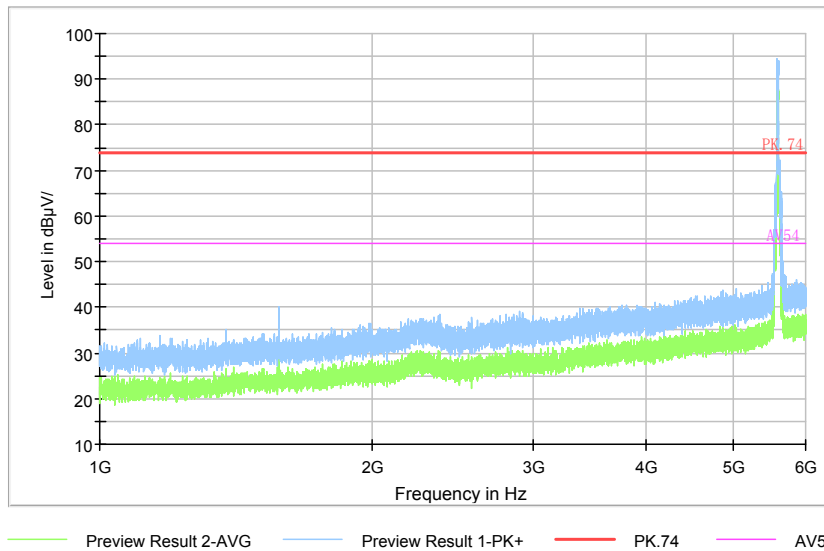

Comment

Frequency Range: 6GHz -18GHz
Detector: Av mode and PK mode
Modulation type: 802.11n(HT40)

Full Spectrum

Frequency Range: 18GHz -40GHz
Detector: Av mode and PK mode
Modulation type: 802.11n(HT40)

Full Spectrum

Comment

Frequency Range: 30MHz -1GHz
Detector: QP mode
Test Mode: 802.11ac(VHT40)

Full Spectrum

Comment

Frequency Range: 1GHz -6GHz
Detector: Av mode and PK mode
Test Mode: 802.11ac(VHT40)

Full Spectrum

Comment

Frequency Range: 6GHz -18GHz
Detector: Av mode and PK mode
Test Mode: 802.11ac(VHT40)

Full Spectrum

Frequency Range: 18GHz -40GHz
Detector: Av mode and PK mode
Test Mode: 802.11ac(VHT40)

Carrier frequency (MHz): 5710
Channel No.:142