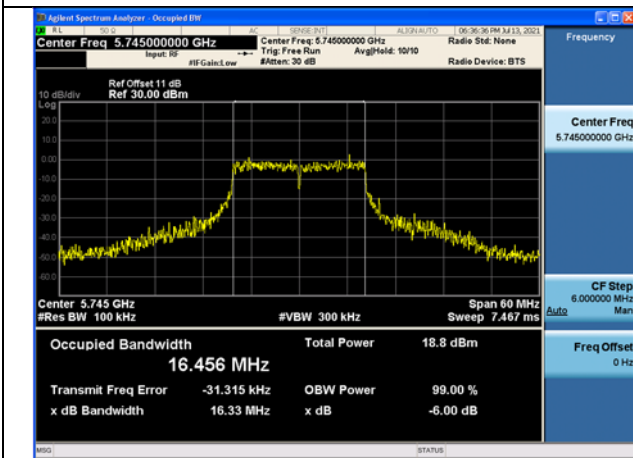

Occupied Bandwidth

Offset 11dB = Attenuator 10dB+ Temporary antenna connector loss 0.5dB+ Cable loss 0.5dB

Test Mode: 802.11a

Carrier frequency(MHz)	Chain	Occupied Bandwidth (MHz)
5745	Chain0	16.456
	Chain1	16.430
5785	Chain0	16.427
	Chain1	16.457
5825	Chain0	16.432
	Chain1	16.432

Test Mode: 802.11a Chain0