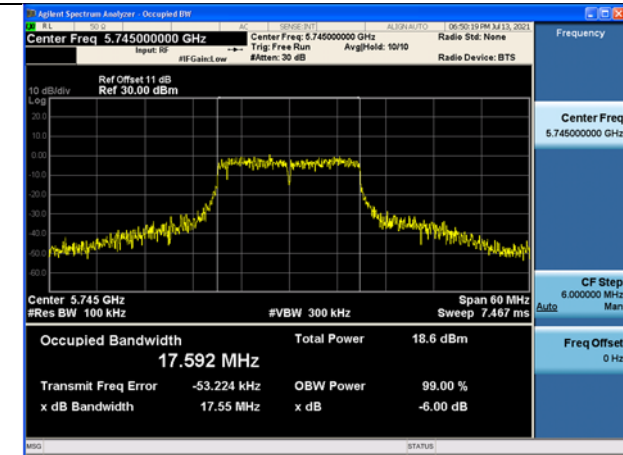

Test Mode: 802.11n HT20

Carrier frequency(MHz)	Chain	Occupied Bandwidth (MHz)
5745	Chain0	17.592
	Chain1	17.625
5785	Chain0	17.641
	Chain1	17.593
5825	Chain0	17.594
	Chain1	17.613

Test Mode: 802.11n HT20 Chain0