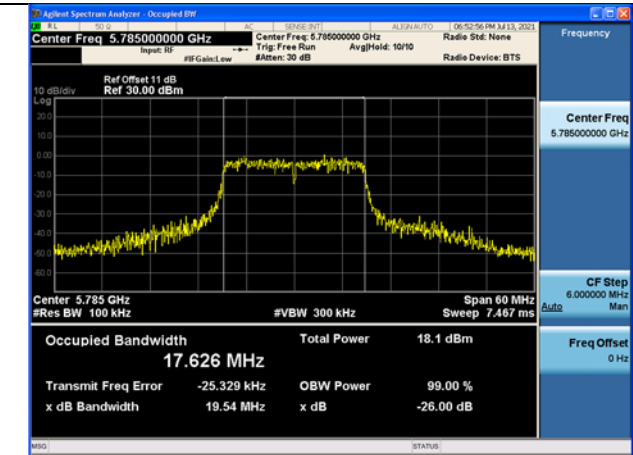

Test Mode: 802.11a Chain0

Test Mode: 802.11a Chain0

Test Mode: 802.11a Chain0

Test Mode: 802.11a Chain1

Test Mode: 802.11a Chain1

Test Mode: 802.11a Chain1

Test Mode: 802.11n HT20

Carrier frequency(MHz)	Chain	26dB Bandwidth (MHz)
5745	Chain0	20.31
	Chain1	20.13
5785	Chain0	19.54
	Chain1	20.14
5825	Chain0	20.50
	Chain1	19.99

Test Mode: 802.11n HT20 Chain0

Test Mode: 802.11n HT20 Chain0

Test Mode: 802.11n HT20 Chain0

Test Mode: 802.11n HT20 Chain1

Test Mode: 802.11n HT20 Chain1

Test Mode: 802.11n HT20 Chain1

Test Mode: 802.11n HT40