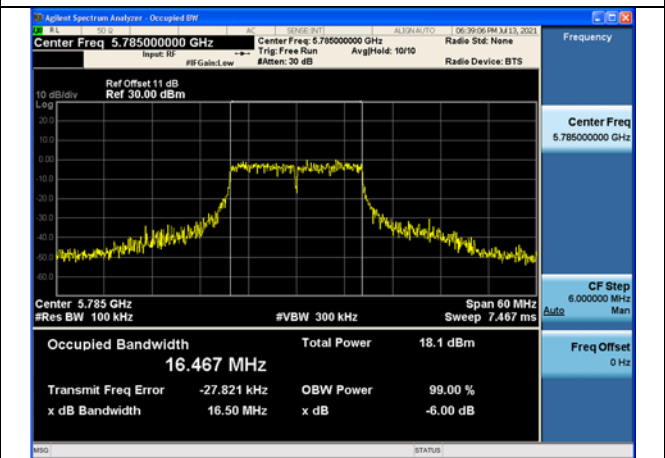

6dB Bandwidth

Offset 11dB = Attenuator 10dB+ Temporary antenna connector loss 0.5dB+ Cable loss 0.5dB

Test Mode: 802.11a

Carrier frequency(MHz)	Chain	6dB Bandwidth (MHz)
5745	Chain0	16.35
	Chain1	16.41
5785	Chain0	16.50
	Chain1	15.66
5825	Chain0	16.51
	Chain1	16.34

Test Mode: 802.11a Chain0

Test Mode: 802.11a Chain0

Test Mode: 802.11a Chain0

Test Mode: 802.11a Chain1