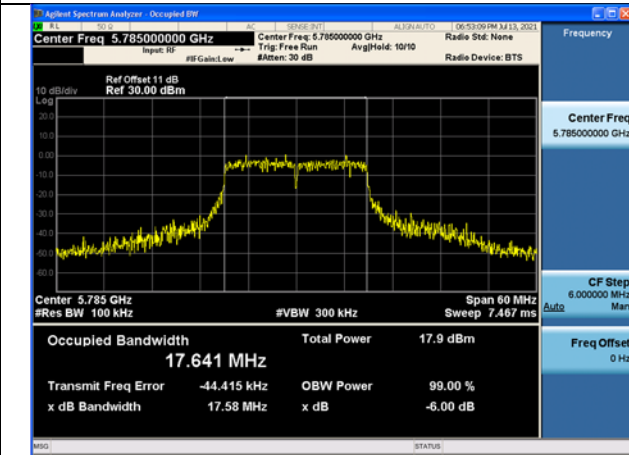

Test Mode: 802.11n HT20 Chain0