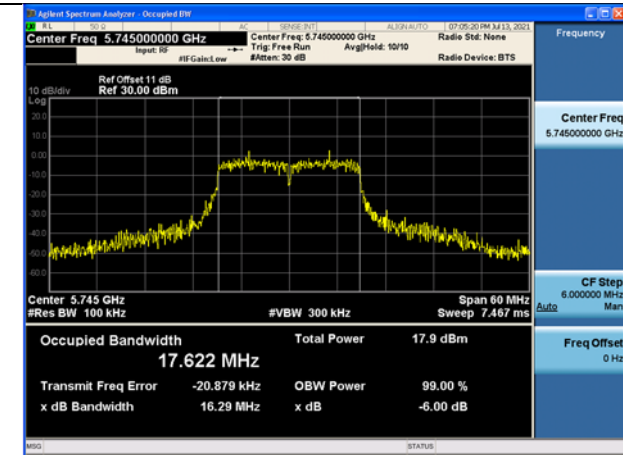

Test Mode: 802.11ac VHT20

Carrier frequency(MHz)	Chain	Occupied Bandwidth (MHz)
5745	Chain0	17.622
	Chain1	17.603
5785	Chain0	17.592
	Chain1	17.605
5825	Chain0	17.594
	Chain1	17.635

Test Mode: 802.11ac VHT20 Chain0