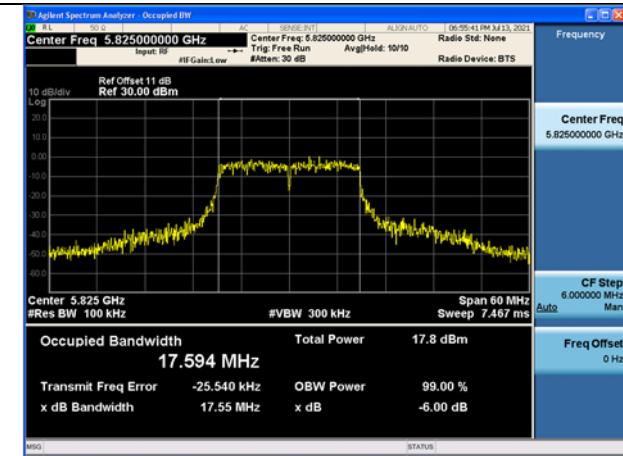

Test Mode: 802.11n HT20 Chain0