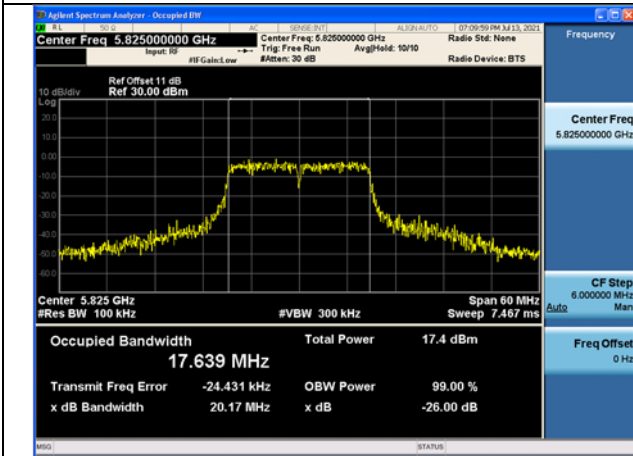

Test Mode: 802.11n HT40 Chain1

Test Mode: 802.11ac VHT20

Carrier frequency(MHz)	Chain	26dB Bandwidth (MHz)
5745	Chain0	19.37
	Chain1	19.36
5785	Chain0	20.07
	Chain1	19.34
5825	Chain0	20.17
	Chain1	20.54

Test Mode: 802.11ac VHT20 Chain0

Test Mode: 802.11ac VHT20 Chain0

Test Mode: 802.11ac VHT20 Chain0

Test Mode: 802.11ac VHT20 Chain1

Test Mode: 802.11ac VHT20 Chain1

Test Mode: 802.11ac VHT20 Chain1

Test Mode: 802.11ac VHT40