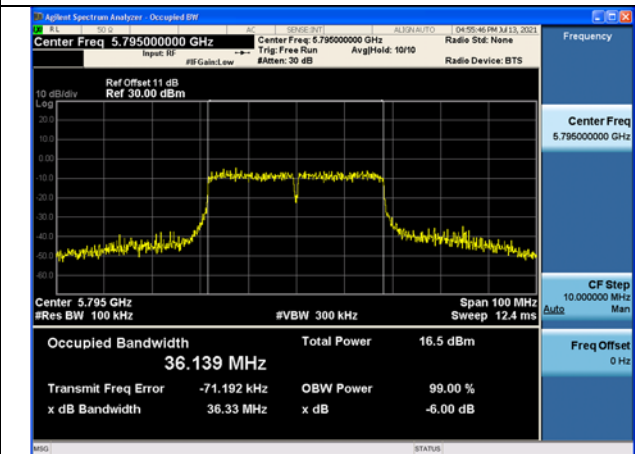

Test Mode: 802.11ac VHT40 Chain1