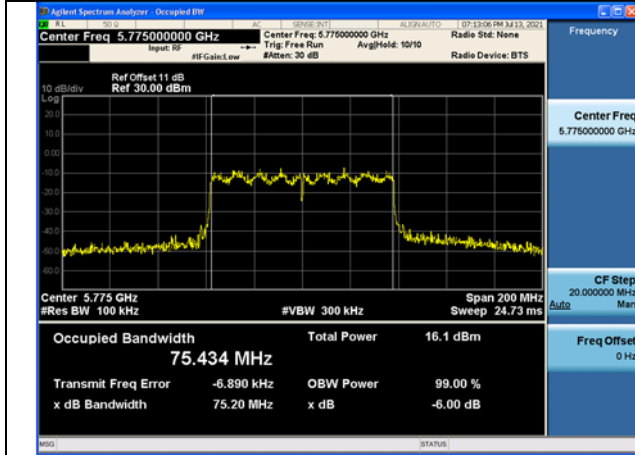

Test Mode: 802.11ac VHT80

Carrier frequency(MHz)	Chain	Occupied Bandwidth (MHz)
5775	Chain0	75.434
	Chain1	75.427

Test Mode: 802.11ac VHT80 Chain0