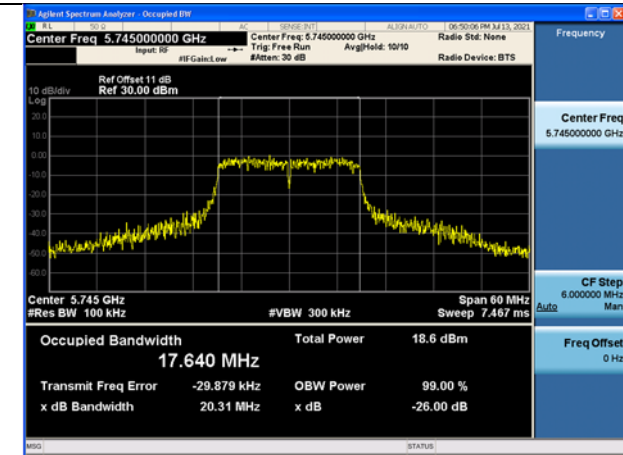

Test Mode: 802.11a Chain0

Test Mode: 802.11a Chain0

Test Mode: 802.11a Chain0

Test Mode: 802.11a Chain1

Test Mode: 802.11a Chain1

Test Mode: 802.11a Chain1

Test Mode: 802.11n HT20

Carrier frequency(MHz)	Chain	26dB Bandwidth (MHz)
5745	Chain0	20.31
	Chain1	20.13
5785	Chain0	19.54
	Chain1	20.14
5825	Chain0	20.50
	Chain1	19.99

Test Mode: 802.11n HT20 Chain0

Test Mode: 802.11n HT20 Chain0

Test Mode: 802.11n HT20 Chain0

Test Mode: 802.11n HT20 Chain1

Test Mode: 802.11n HT20 Chain1

Test Mode: 802.11n HT20 Chain1

Test Mode: 802.11n HT40