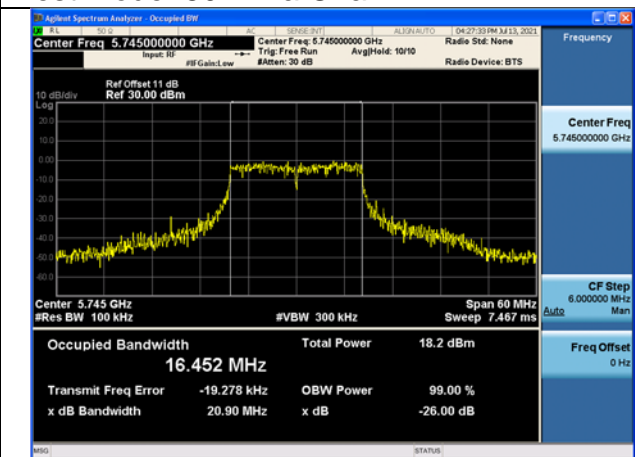

Test Mode: 802.11a Chain0

Test Mode: 802.11a Chain0

Test Mode: 802.11a Chain0

Test Mode: 802.11a Chain1

Test Mode: 802.11a Chain1

Test Mode: 802.11a Chain1

Test Mode: 802.11n HT20

Carrier frequency(MHz)	Chain	26dB Bandwidth (MHz)
5745	Chain0	20.31
	Chain1	20.13
5785	Chain0	19.54
	Chain1	20.14
5825	Chain0	20.50
	Chain1	19.99

Test Mode: 802.11n HT20 Chain0

Test Mode: 802.11n HT20 Chain0

Test Mode: 802.11n HT20 Chain0

Test Mode: 802.11n HT20 Chain1

Test Mode: 802.11n HT20 Chain1

Test Mode: 802.11n HT20 Chain1

Test Mode: 802.11n HT40