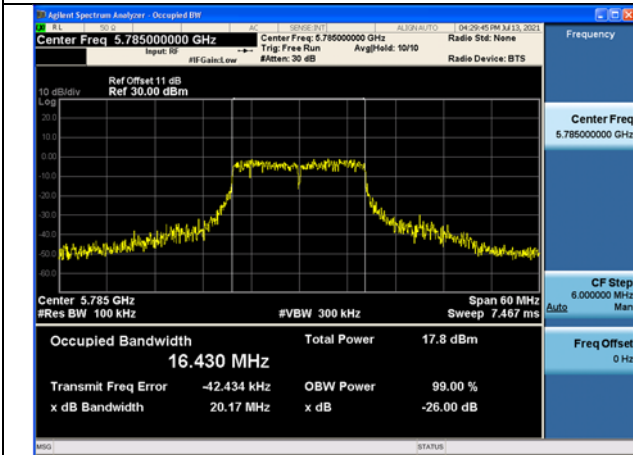

Test Mode: 802.11a Chain0

Test Mode: 802.11a Chain0

Test Mode: 802.11a Chain0

Test Mode: 802.11a Chain1

Test Mode: 802.11a Chain1

Test Mode: 802.11a Chain1

Test Mode: 802.11n HT20

Carrier frequency(MHz)	Chain	26dB Bandwidth (MHz)
5745	Chain0	20.31
	Chain1	20.13
5785	Chain0	19.54
	Chain1	20.14
5825	Chain0	20.50
	Chain1	19.99

Test Mode: 802.11n HT20 Chain0

Test Mode: 802.11n HT20 Chain0

Test Mode: 802.11n HT20 Chain0

Test Mode: 802.11n HT20 Chain1

Test Mode: 802.11n HT20 Chain1

Test Mode: 802.11n HT20 Chain1

Test Mode: 802.11n HT40