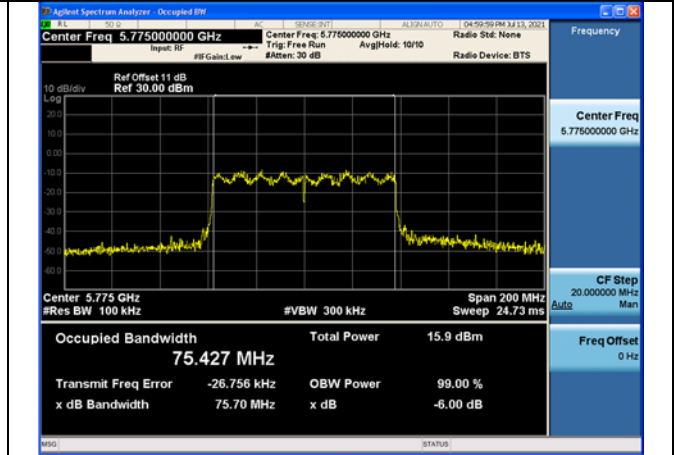

Test Mode: 802.11ac VHT40 Chain1

Test Mode: 802.11ac VHT80

Carrier frequency(MHz)	Chain	Occupied Bandwidth (MHz)
5775	Chain0	75.434
	Chain1	75.427

Test Mode: 802.11ac VHT80 Chain0

Test Mode: 802.11ac VHT80 Chain1