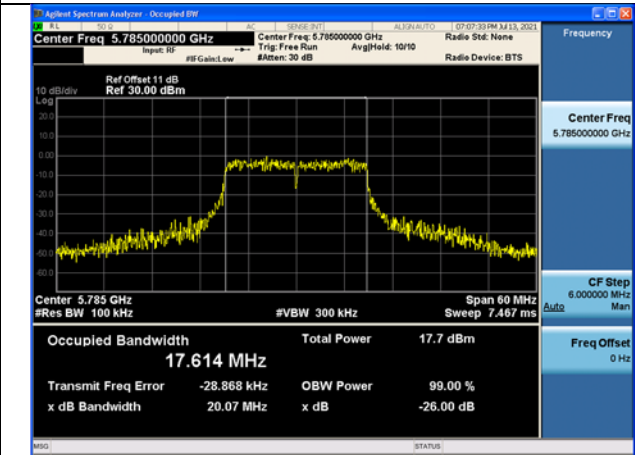

Test Mode: 802.11n HT40 Chain1

Test Mode: 802.11ac VHT20

Carrier frequency(MHz)	Chain	26dB Bandwidth (MHz)
5745	Chain0	19.37
	Chain1	19.36
5785	Chain0	20.07
	Chain1	19.34
5825	Chain0	20.17
	Chain1	20.54

Test Mode: 802.11ac VHT20 Chain0

Test Mode: 802.11ac VHT20 Chain0

Test Mode: 802.11ac VHT20 Chain0

Test Mode: 802.11ac VHT20 Chain1

Test Mode: 802.11ac VHT20 Chain1

Test Mode: 802.11ac VHT20 Chain1

Test Mode: 802.11ac VHT40