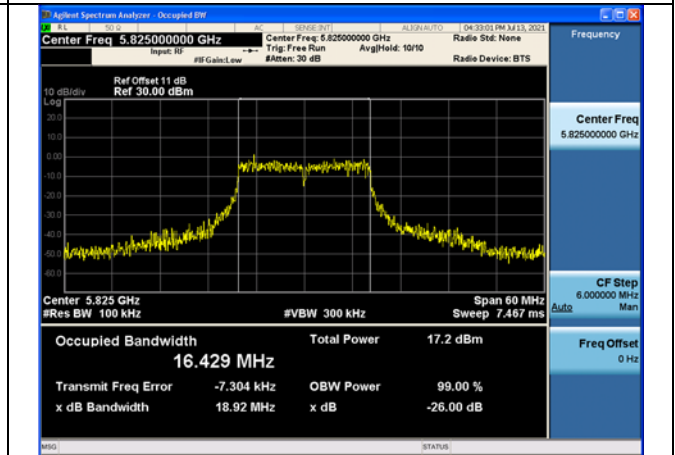

Test Mode: 802.11a Chain0

Test Mode: 802.11a Chain0

Test Mode: 802.11a Chain0

Test Mode: 802.11a Chain1

Test Mode: 802.11a Chain1

Test Mode: 802.11a Chain1

Test Mode: 802.11n HT20

Carrier frequency(MHz)	Chain	26dB Bandwidth (MHz)
5745	Chain0	20.31
	Chain1	20.13
5785	Chain0	19.54
	Chain1	20.14
5825	Chain0	20.50
	Chain1	19.99

Test Mode: 802.11n HT20 Chain0

Test Mode: 802.11n HT20 Chain0

Test Mode: 802.11n HT20 Chain0

Test Mode: 802.11n HT20 Chain1

Test Mode: 802.11n HT20 Chain1

Test Mode: 802.11n HT20 Chain1

Test Mode: 802.11n HT40