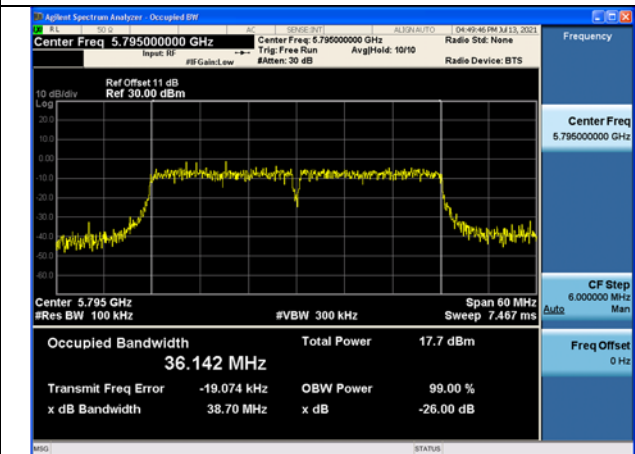

Test Mode: 802.11n HT40 Chain1