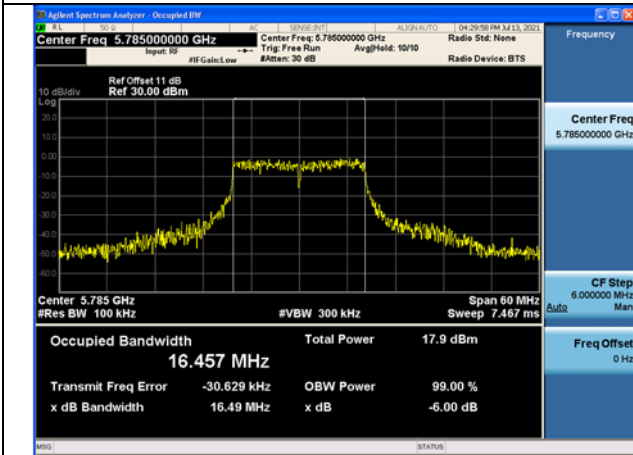

Test Mode: 802.11a Chain0

Test Mode: 802.11a Chain0

Test Mode: 802.11a Chain0

Test Mode: 802.11a Chain1

Test Mode: 802.11a Chain1

Test Mode: 802.11a Chain1

Test Mode: 802.11n HT20

Carrier frequency(MHz)	Chain	Occupied Bandwidth (MHz)
5745	Chain0	17.592
	Chain1	17.625
5785	Chain0	17.641
	Chain1	17.593
5825	Chain0	17.594
	Chain1	17.613