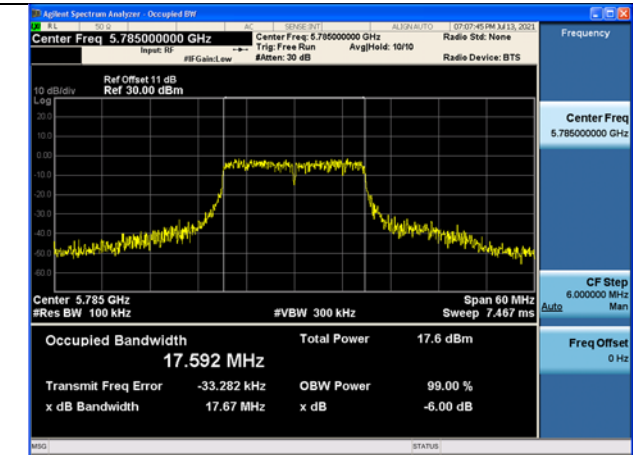

Test Mode: 802.11n HT40 Chain1

Test Mode: 802.11ac VHT20

Carrier frequency(MHz)	Chain	Occupied Bandwidth (MHz)
5745	Chain0	17.622
	Chain1	17.603
5785	Chain0	17.592
	Chain1	17.605
5825	Chain0	17.594
	Chain1	17.635

Test Mode: 802.11ac VHT20 Chain0

Test Mode: 802.11ac VHT20 Chain0

Test Mode: 802.11ac VHT20 Chain0

Test Mode: 802.11ac VHT20 Chain1

Test Mode: 802.11ac VHT20 Chain1

Test Mode: 802.11ac VHT20 Chain1

Test Mode: 802.11ac VHT40