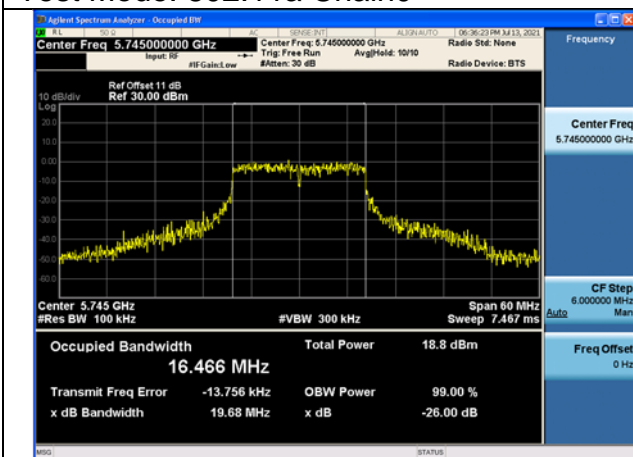

Emission Bandwidth

Offset 11dB = Attenuator 10dB+ Temporary antenna connector loss 0.5dB+ Cable loss 0.5dB

Test Mode: 802.11a

Carrier frequency(MHz)	Chain	26dB Bandwidth (MHz)
5745	Chain0	19.68
	Chain1	20.90
5785	Chain0	20.24
	Chain1	20.17
5825	Chain0	19.25
	Chain1	18.92

Test Mode: 802.11a Chain0