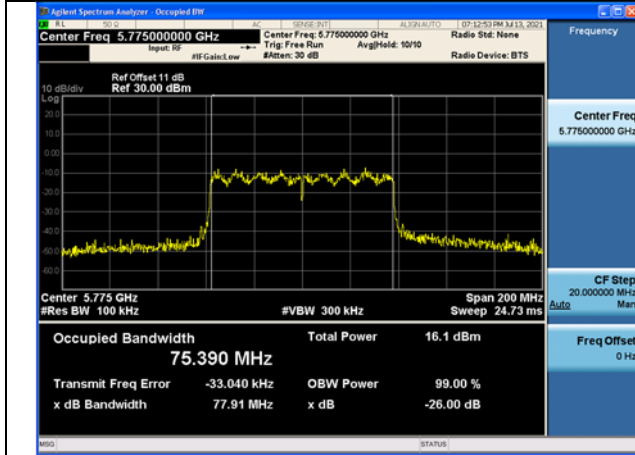

Test Mode: 802.11ac VHT40 Chain1

Test Mode: 802.11ac VHT80

Carrier frequency(MHz)	Chain	26dB Bandwidth (MHz)
5775	Chain0	77.91
	Chain1	77.83

Test Mode: 802.11ac VHT80 Chain0

Test Mode: 802.11ac VHT80 Chain1