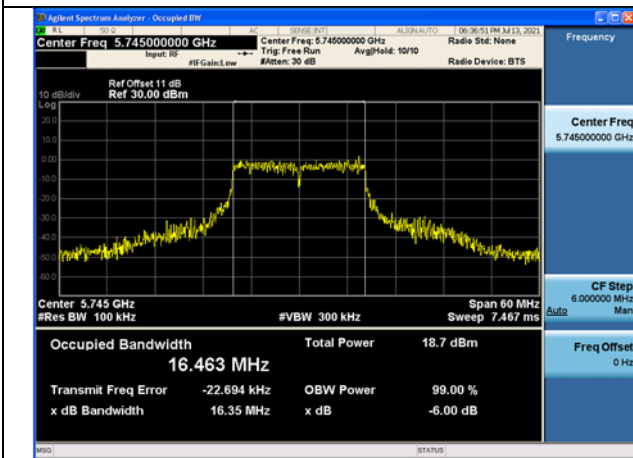

6dB Bandwidth

Offset 11dB = Attenuator 10dB+ Temporary antenna connector loss 0.5dB+ Cable loss 0.5dB

Test Mode: 802.11a

Carrier frequency(MHz)	Chain	6dB Bandwidth (MHz)
5745	Chain0	16.35
	Chain1	16.41
5785	Chain0	16.50
	Chain1	15.66
5825	Chain0	16.51
	Chain1	16.34

Test Mode: 802.11a Chain0