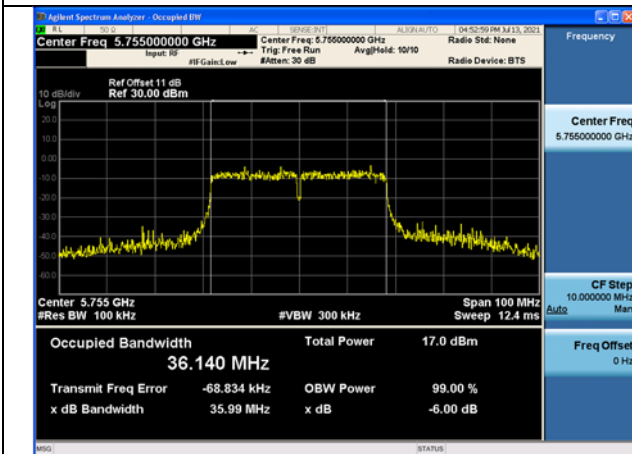

Carrier frequency(MHz)	Chain	Occupied Bandwidth (MHz)
5755	Chain0	36.100
	Chain1	36.140
5795	Chain0	36.131
	Chain1	36.139

Test Mode: 802.11ac VHT40 Chain0

Test Mode: 802.11ac VHT40 Chain0

Test Mode: 802.11ac VHT40 Chain1