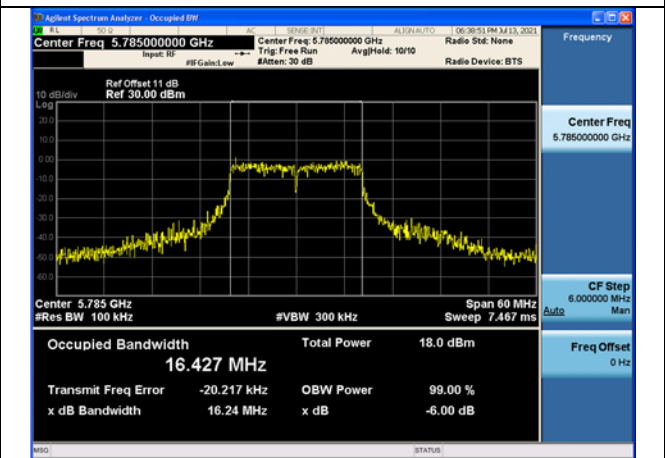

Test Mode: 802.11a Chain0