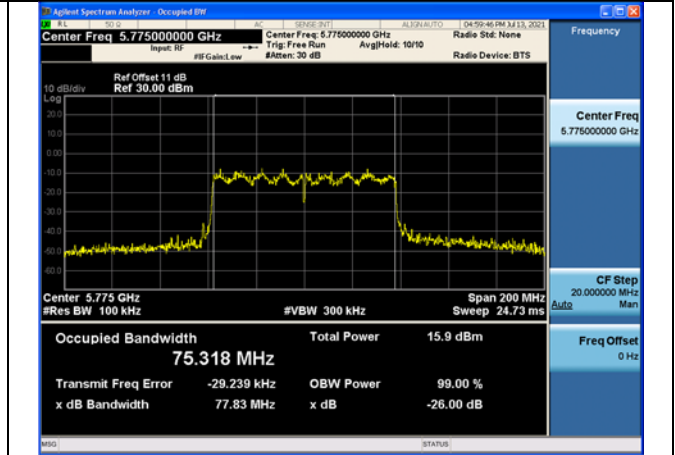

Test Mode: 802.11ac VHT40 Chain1

Test Mode: 802.11ac VHT80

Carrier frequency(MHz)	Chain	26dB Bandwidth (MHz)
5775	Chain0	77.91
	Chain1	77.83

Test Mode: 802.11ac VHT80 Chain0

Test Mode: 802.11ac VHT80 Chain1