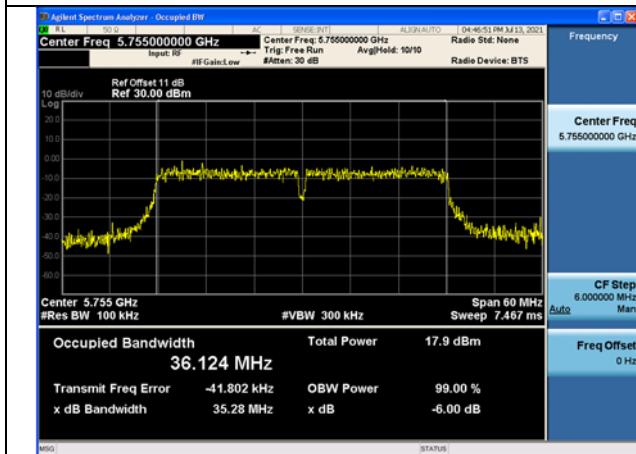

Carrier frequency(MHz)	Chain	Occupied Bandwidth (MHz)
5755	Chain0	36.135
	Chain1	36.124
5795	Chain0	36.075
	Chain1	36.119

Test Mode: 802.11n HT40 Chain0

Test Mode: 802.11n HT40 Chain0

Test Mode: 802.11n HT40 Chain1