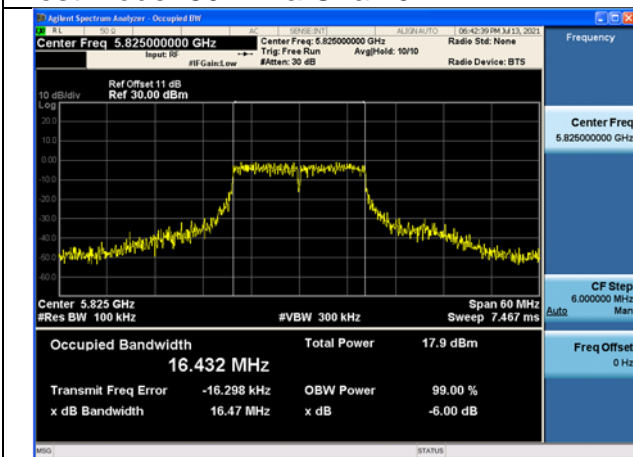

Test Mode: 802.11a Chain0