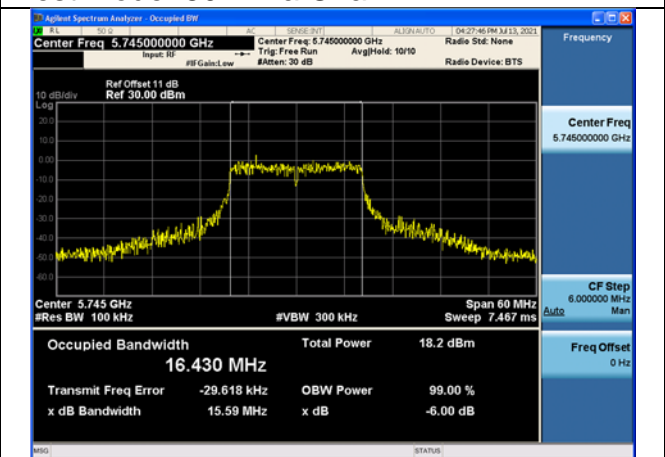

Test Mode: 802.11a Chain0

Test Mode: 802.11a Chain0

Test Mode: 802.11a Chain0

Test Mode: 802.11a Chain1

Test Mode: 802.11a Chain1

Test Mode: 802.11a Chain1

Test Mode: 802.11n HT20

Carrier frequency(MHz)	Chain	Occupied Bandwidth (MHz)
5745	Chain0	17.592
	Chain1	17.625
5785	Chain0	17.641
	Chain1	17.593
5825	Chain0	17.594
	Chain1	17.613