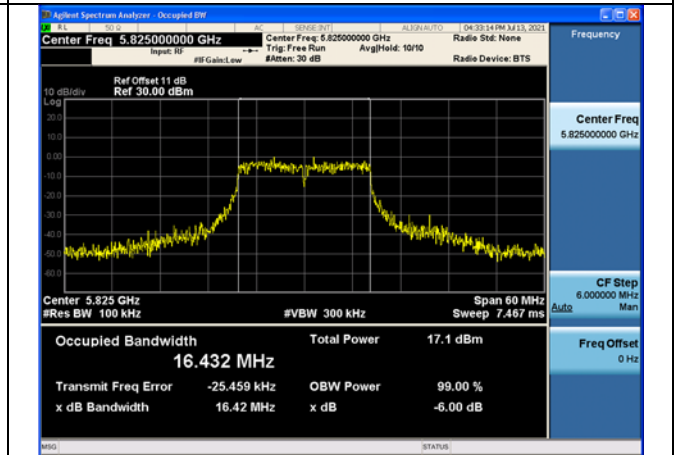

Test Mode: 802.11a Chain0

Test Mode: 802.11a Chain0

Test Mode: 802.11a Chain0

Test Mode: 802.11a Chain1

Test Mode: 802.11a Chain1

Test Mode: 802.11a Chain1

Test Mode: 802.11n HT20

Carrier frequency(MHz)	Chain	Occupied Bandwidth (MHz)
5745	Chain0	17.592
	Chain1	17.625
5785	Chain0	17.641
	Chain1	17.593
5825	Chain0	17.594
	Chain1	17.613