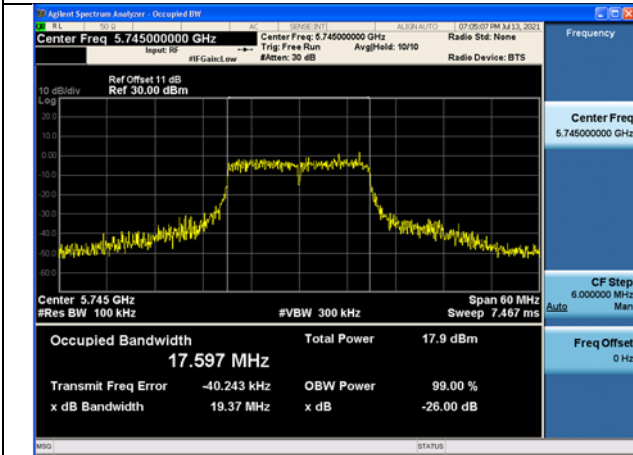

Test Mode: 802.11ac VHT20

Carrier frequency(MHz)	Chain	26dB Bandwidth (MHz)
5745	Chain0	19.37
	Chain1	19.36
5785	Chain0	20.07
	Chain1	19.34
5825	Chain0	20.17
	Chain1	20.54

Test Mode: 802.11ac VHT20 Chain0