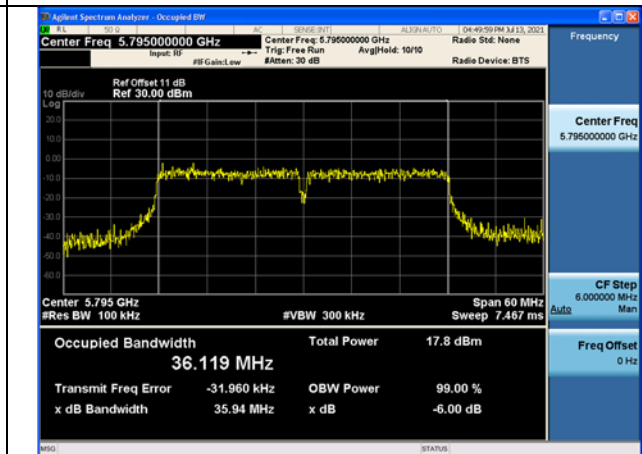

Test Mode: 802.11n HT40 Chain1