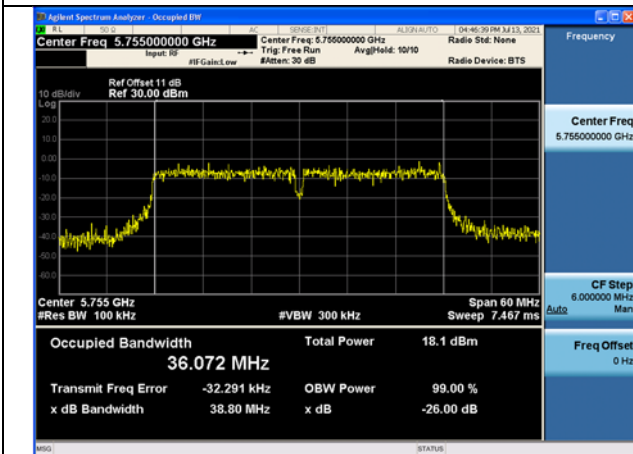

Carrier frequency(MHz)	Chain	26dB Bandwidth (MHz)
5755	Chain0	38.37
	Chain1	38.80
5795	Chain0	38.66
	Chain1	38.70

Test Mode: 802.11n HT40 Chain0

Test Mode: 802.11n HT40 Chain0

Test Mode: 802.11n HT40 Chain1