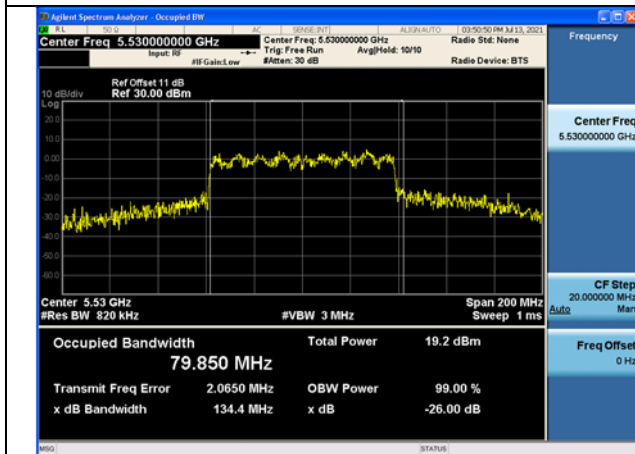

Test Mode: 802.11ac VHT80 Chain1