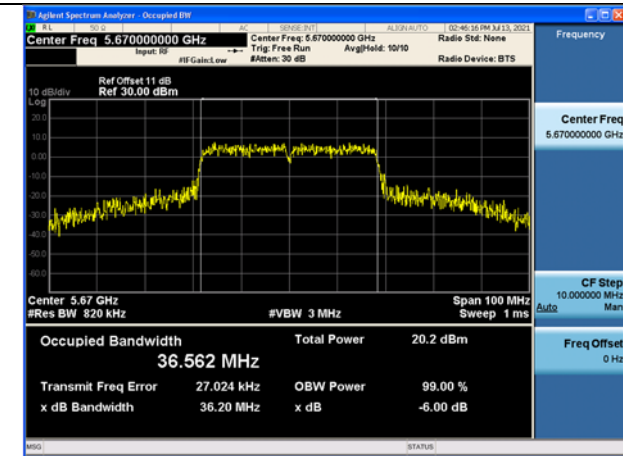

Test Mode: 802.11n HT40 Chain0