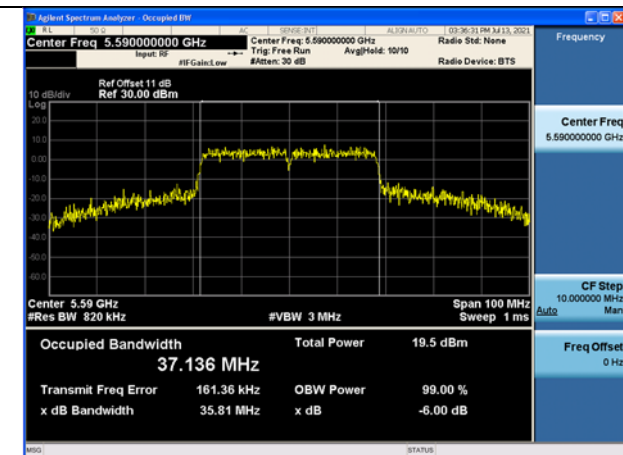

Test Mode: 802.11n HT40 Chain1