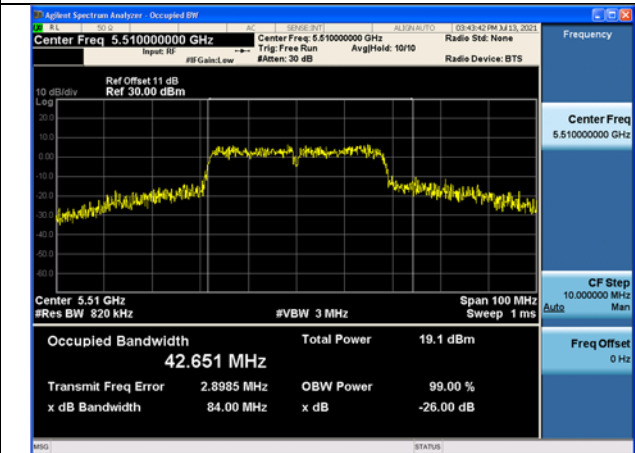

Test Mode: 802.11ac VHT40 Chain1