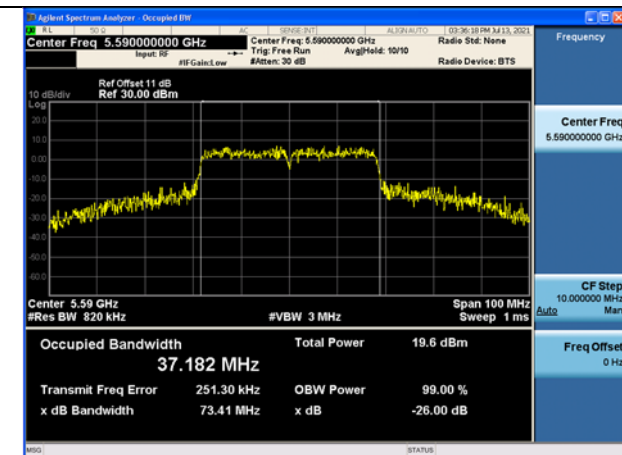

Test Mode: 802.11n HT40 Chain1