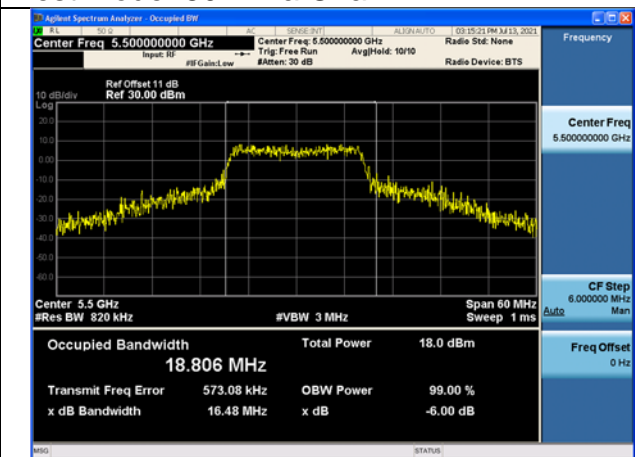

Test Mode: 802.11a Chain1