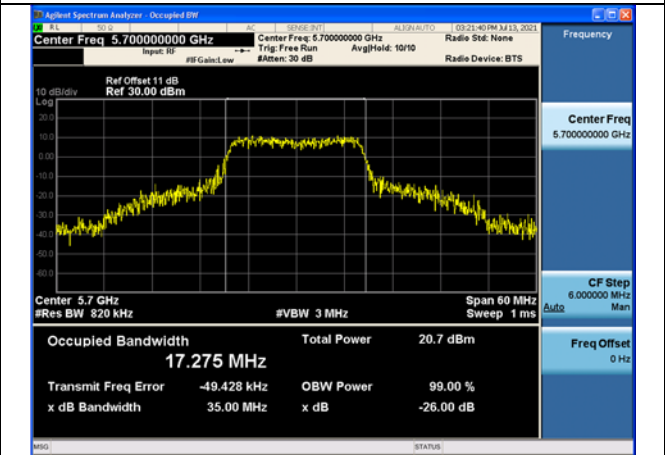

Test Mode: 802.11a Chain1