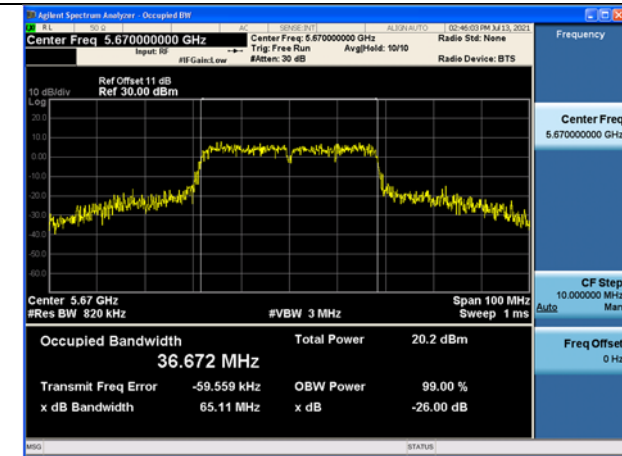

Test Mode: 802.11n HT40 Chain0