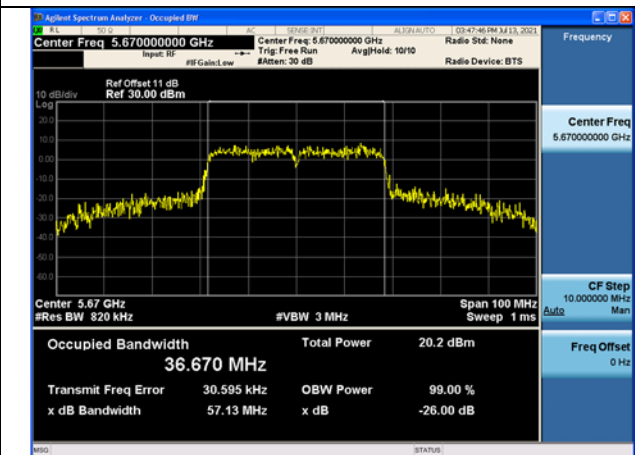

Test Mode: 802.11ac VHT40 Chain0

Test Mode: 802.11ac VHT40 Chain1

Test Mode: 802.11ac VHT40 Chain1

Test Mode: 802.11ac VHT40 Chain1

Test Mode: 802.11ac VHT80

Carrier frequency(MHz)	Chain	26dB Bandwidth (MHz)
5530	Chain0	136.90
	Chain1	134.43
5610	Chain0	123.39
	Chain1	158.28