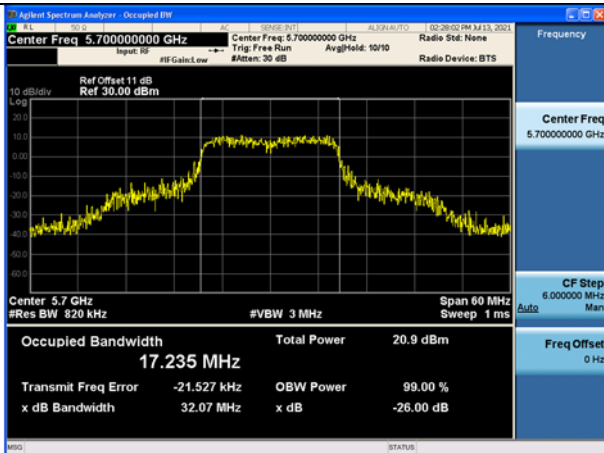

Carrier frequency(MHz)	Chain	26dB Bandwidth (MHz)
5500	Chain0	39.71
	Chain1	39.21
5580	Chain0	36.04
	Chain1	36.63
5700	Chain0	32.07
	Chain1	35.00

Test Mode: 802.11a Chain0

Test Mode: 802.11a Chain0

Test Mode: 802.11a Chain0