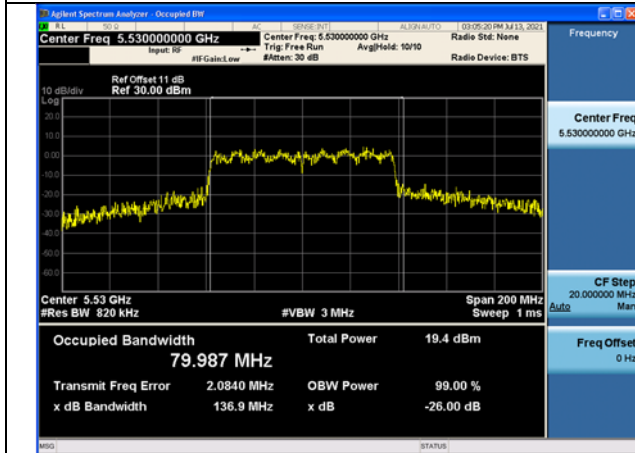

Test Mode: 802.11ac VHT80

Carrier frequency(MHz)	Chain	26dB Bandwidth (MHz)
5530	Chain0	136.90
	Chain1	134.43
5610	Chain0	123.39
	Chain1	158.28

Test Mode: 802.11ac VHT80 Chain0