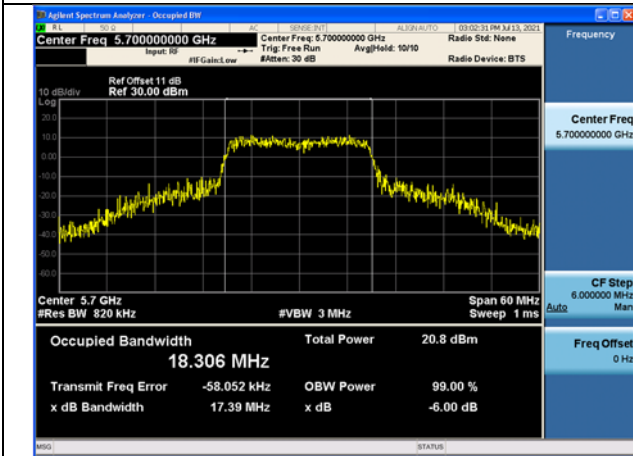

Test Mode: 802.11n HT40 Chain0

Test Mode: 802.11n HT40 Chain1

Test Mode: 802.11n HT40 Chain1

Test Mode: 802.11n HT40 Chain1

Test Mode: 802.11ac VHT20

Carrier frequency(MHz)	Chain	Occupied Bandwidth (MHz)
5500	Chain0	20.449
	Chain1	19.637
5580	Chain0	18.603
	Chain1	18.837
5700	Chain0	18.306
	Chain1	18.467

Test Mode: 802.11ac VHT20 Chain0

Test Mode: 802.11ac VHT20 Chain0

Test Mode: 802.11ac VHT20 Chain0

Test Mode: 802.11ac VHT20 Chain1

Test Mode: 802.11ac VHT20 Chain1

Test Mode: 802.11ac VHT20 Chain1