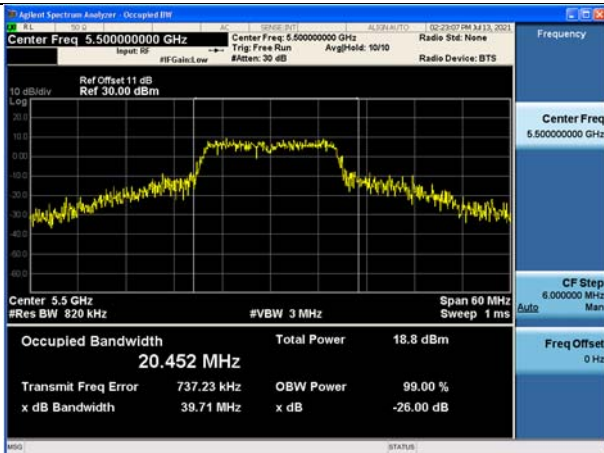

802.11ac80M	5530	Chain1	16.08
		Chain0	14.58
	5610	Chain1	14.24
		Chain0	15.54
		Chain1	16.17

Emission Bandwidth

Offset 11 dB = Attenuator 10dB+ Temporary antenna connector loss 0.5dB+ Cable loss 0.5dB

Test Mode: 802.11a

Carrier frequency(MHz)	Chain	26dB Bandwidth (MHz)
5500	Chain0	39.71
	Chain1	39.21
5580	Chain0	36.04
	Chain1	36.63
5700	Chain0	32.07
	Chain1	35.00

Test Mode: 802.11a Chain0