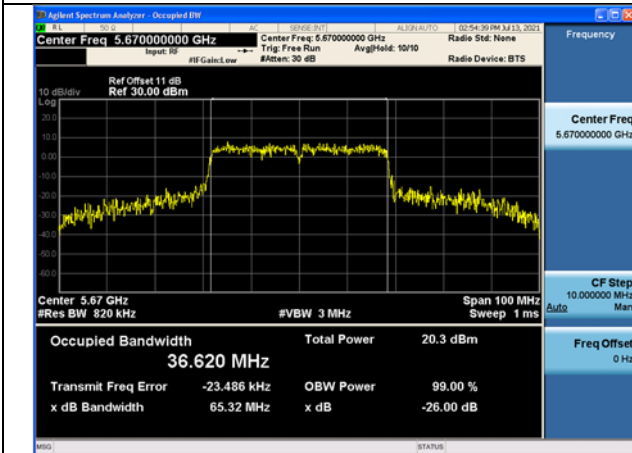

Test Mode: 802.11ac VHT40 Chain0