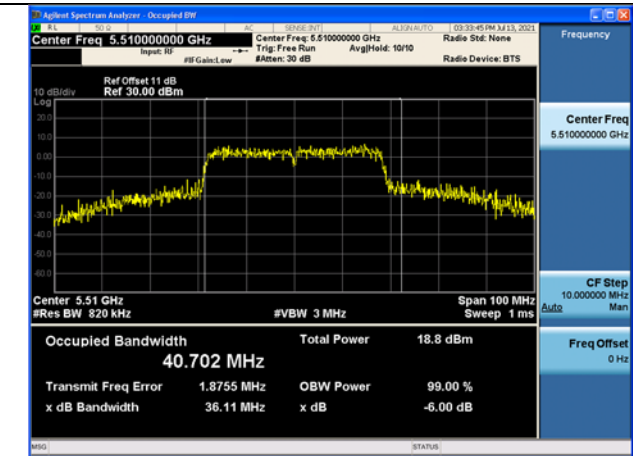

Test Mode: 802.11n HT40 Chain1