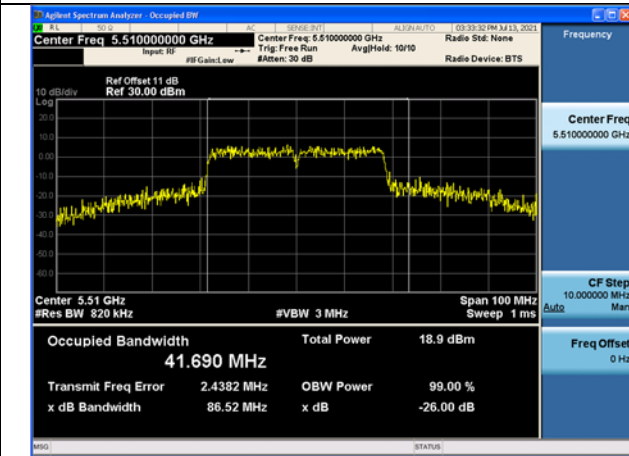

Test Mode: 802.11n HT40 Chain1