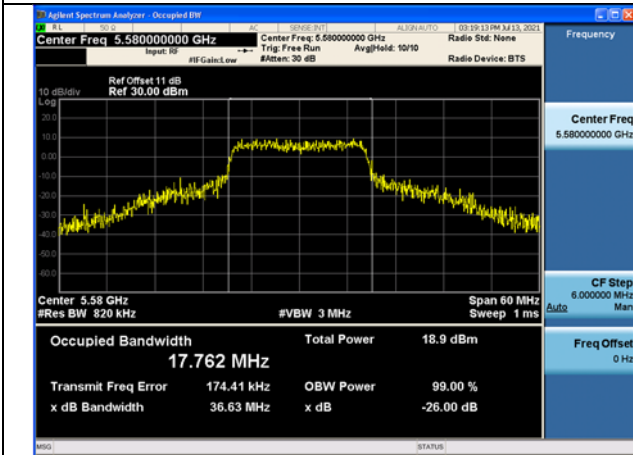

Test Mode: 802.11a Chain1