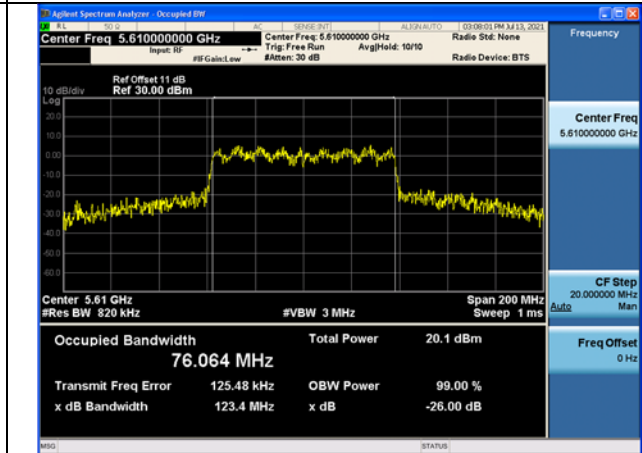

Test Mode: 802.11ac VHT80 Chain0