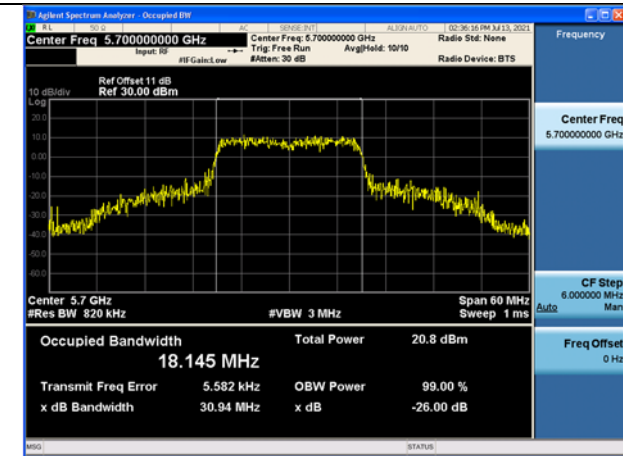

Test Mode: 802.11n HT20 Chain0