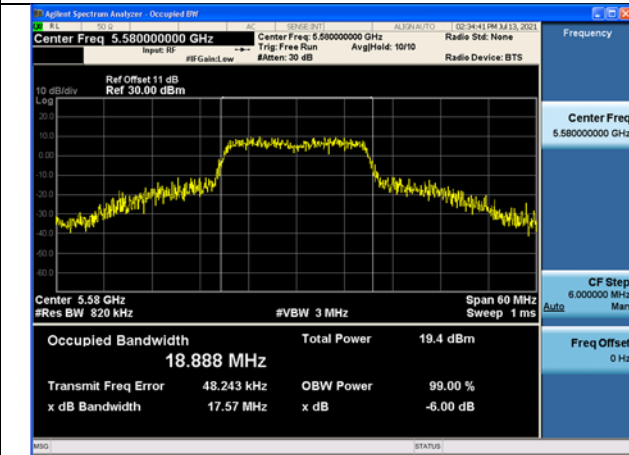

Test Mode: 802.11n HT20 Chain0