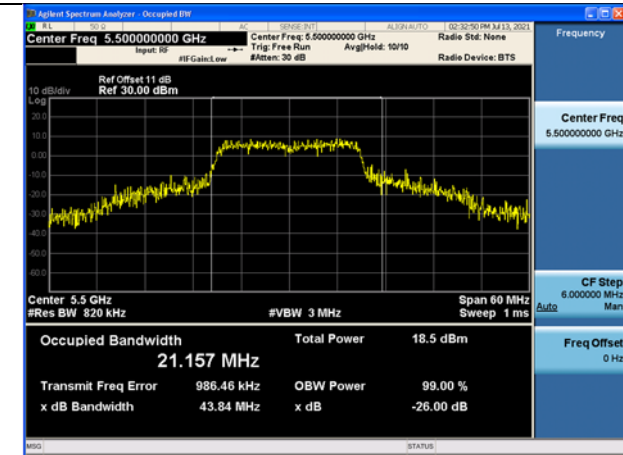

Test Mode: 802.11n HT20

Carrier frequency(MHz)	Chain	26dB Bandwidth (MHz)
5500	Chain0	43.84
	Chain1	42.89
5580	Chain0	35.67
	Chain1	37.72
5700	Chain0	30.94
	Chain1	34.59

Test Mode: 802.11n HT20 Chain0