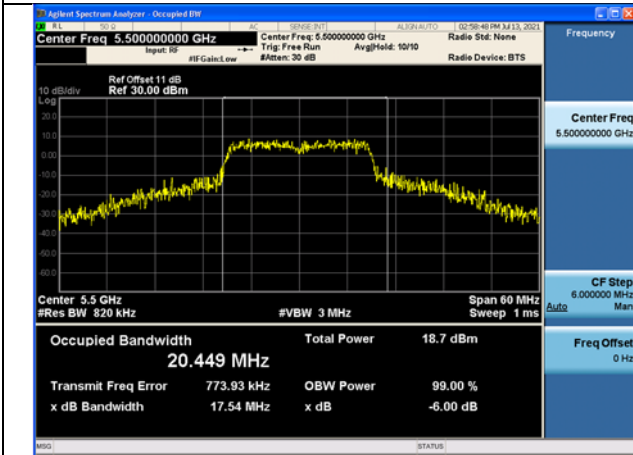

Test Mode: 802.11n HT40 Chain0

Test Mode: 802.11n HT40 Chain1

Test Mode: 802.11n HT40 Chain1

Test Mode: 802.11n HT40 Chain1

Test Mode: 802.11ac VHT20

Carrier frequency(MHz)	Chain	Occupied Bandwidth (MHz)
5500	Chain0	20.449
	Chain1	19.637
5580	Chain0	18.603
	Chain1	18.837
5700	Chain0	18.306
	Chain1	18.467

Test Mode: 802.11ac VHT20 Chain0

Test Mode: 802.11ac VHT20 Chain0

Test Mode: 802.11ac VHT20 Chain0

Test Mode: 802.11ac VHT20 Chain1

Test Mode: 802.11ac VHT20 Chain1

Test Mode: 802.11ac VHT20 Chain1