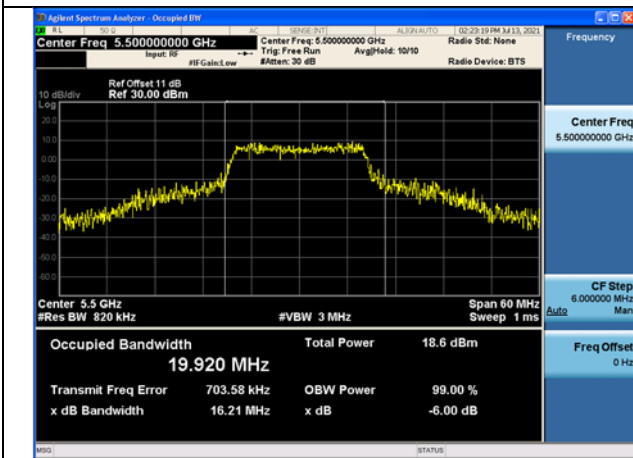

Occupied Bandwidth

Offset 11 dB = Attenuator 10dB+ Temporary antenna connector loss 0.5dB+ Cable loss 0.5dB

Test Mode: 802.11a

Carrier frequency(MHz)	Chain	Occupied Bandwidth (MHz)
5500	Chain0	19.920
	Chain1	18.806
5580	Chain0	17.762
	Chain1	18.048
5700	Chain0	17.397
	Chain1	17.305

Test Mode: 802.11a Chain0