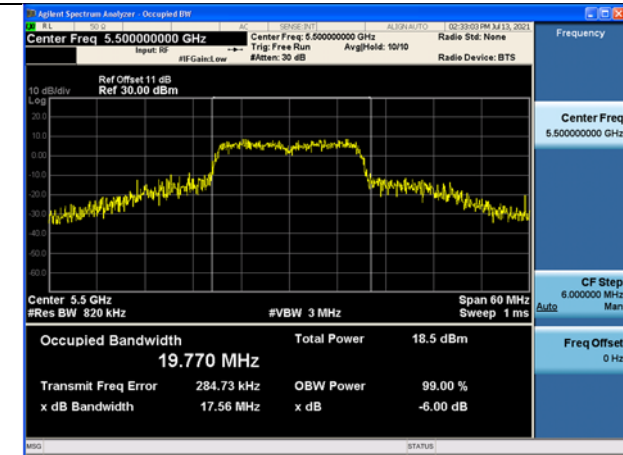

Test Mode: 802.11n HT20

Carrier frequency(MHz)	Chain	Occupied Bandwidth (MHz)
5500	Chain0	19.770
	Chain1	20.464
5580	Chain0	18.888
	Chain1	18.769
5700	Chain0	18.423
	Chain1	18.305

Test Mode: 802.11n HT20 Chain0