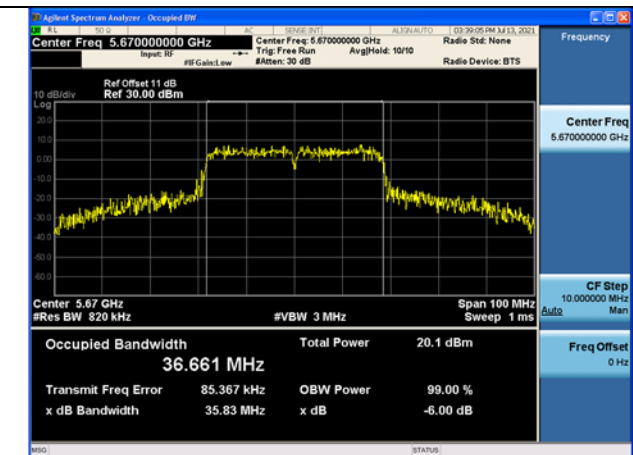

Test Mode: 802.11n HT40 Chain0

Test Mode: 802.11n HT40 Chain1

Test Mode: 802.11n HT40 Chain1

Test Mode: 802.11n HT40 Chain1

Test Mode: 802.11ac VHT20

Carrier frequency(MHz)	Chain	Occupied Bandwidth (MHz)
5500	Chain0	20.449
	Chain1	19.637
5580	Chain0	18.603
	Chain1	18.837
5700	Chain0	18.306
	Chain1	18.467

Test Mode: 802.11ac VHT20 Chain0

Test Mode: 802.11ac VHT20 Chain0

Test Mode: 802.11ac VHT20 Chain0

Test Mode: 802.11ac VHT20 Chain1

Test Mode: 802.11ac VHT20 Chain1

Test Mode: 802.11ac VHT20 Chain1