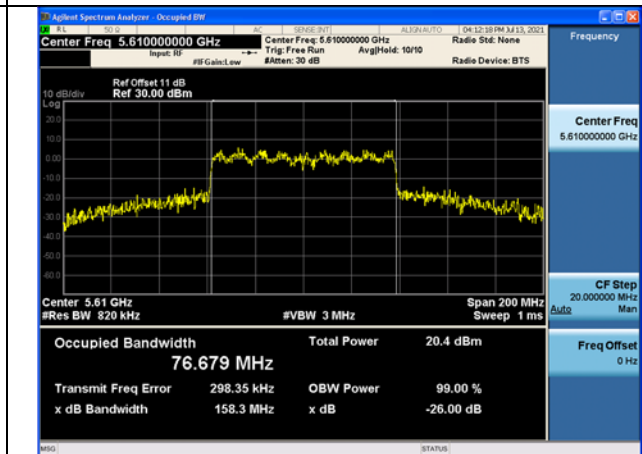

Test Mode: 802.11ac VHT80 Chain0

Test Mode: 802.11ac VHT80 Chain0

Test Mode: 802.11ac VHT80 Chain1

Test Mode: 802.11ac VHT80 Chain1

Occupied Bandwidth

Offset 11 dB = Attenuator 10dB+ Temporary antenna connector loss 0.5dB+ Cable loss 0.5dB