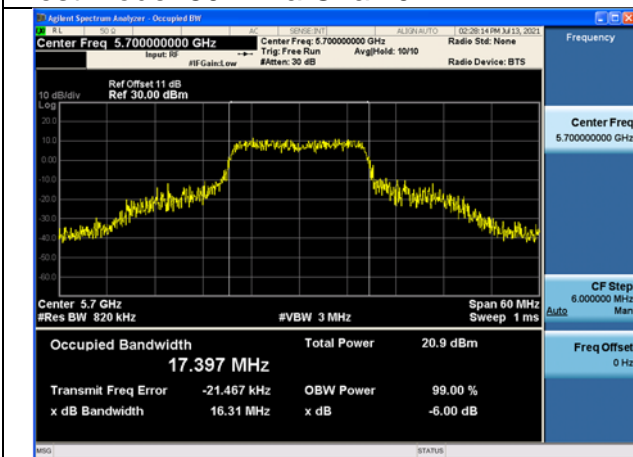

Test Mode: 802.11a Chain0