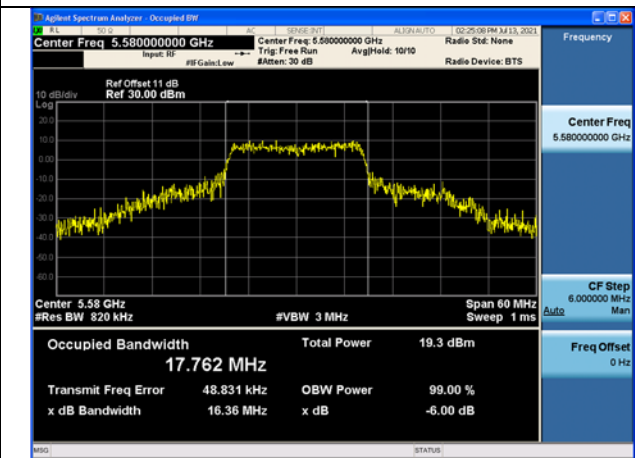

Test Mode: 802.11a Chain0