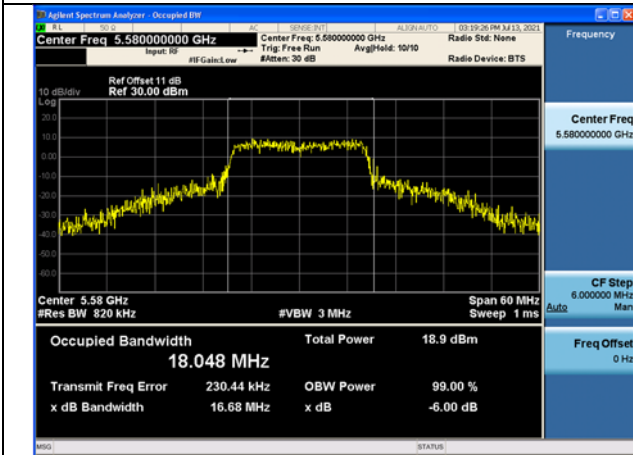

Test Mode: 802.11a Chain1