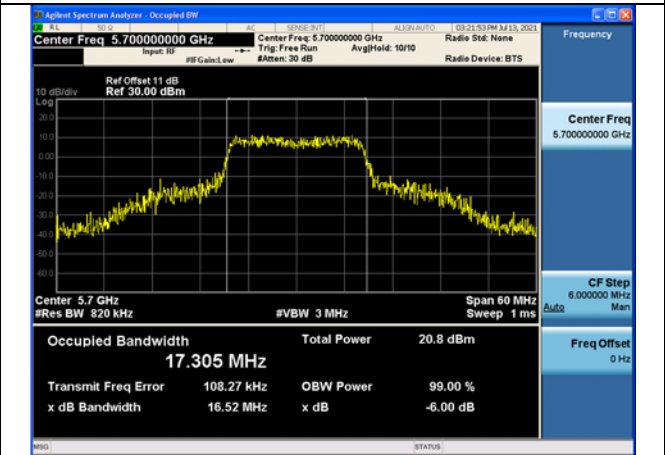

Test Mode: 802.11a Chain0

Test Mode: 802.11a Chain1

Test Mode: 802.11a Chain1

Test Mode: 802.11a Chain1

Test Mode: 802.11n HT20

Carrier frequency(MHz)	Chain	Occupied Bandwidth (MHz)
5500	Chain0	19.770
	Chain1	20.464
5580	Chain0	18.888
	Chain1	18.769
5700	Chain0	18.423
	Chain1	18.305