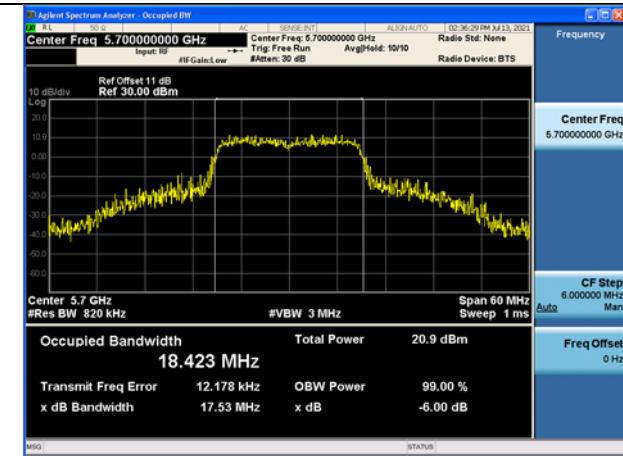

Test Mode: 802.11n HT20 Chain0