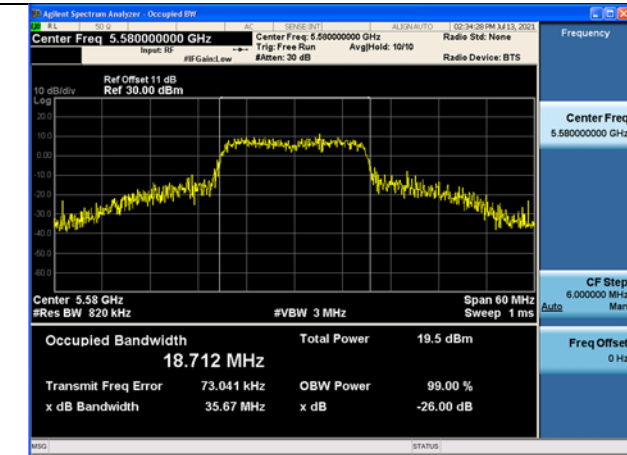

Test Mode: 802.11n HT20 Chain0