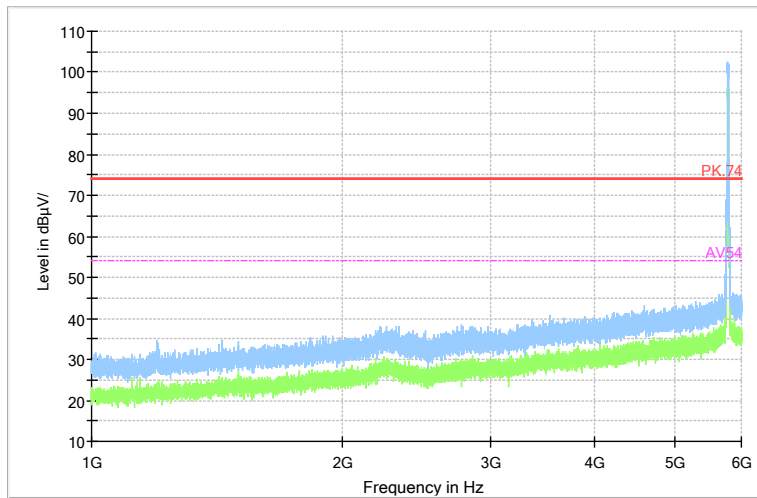

Full Spectrum

Comment

Frequency Range: 1GHz -6GHz
Detector: Av mode and PK mode
Test Mode: 802.11ac(VHT20)