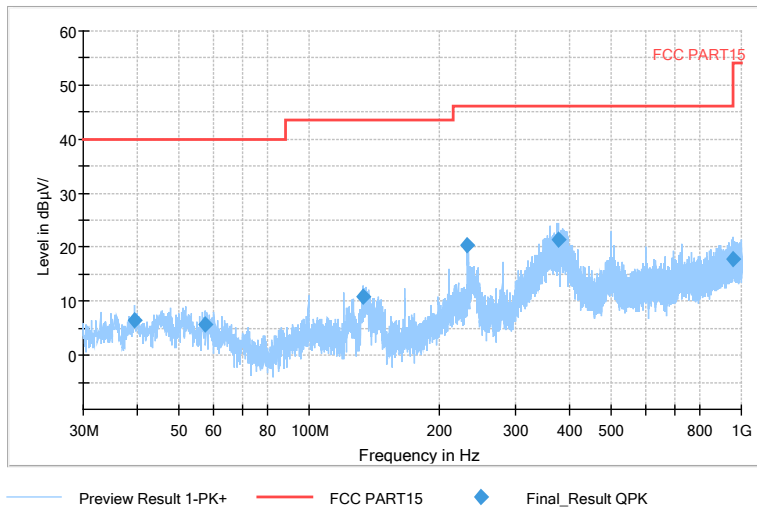

Full Spectrum

Comment

Frequency Range: 30MHz -1GHz
Detector: QP mode
Test Mode: 802.11n(HT40)