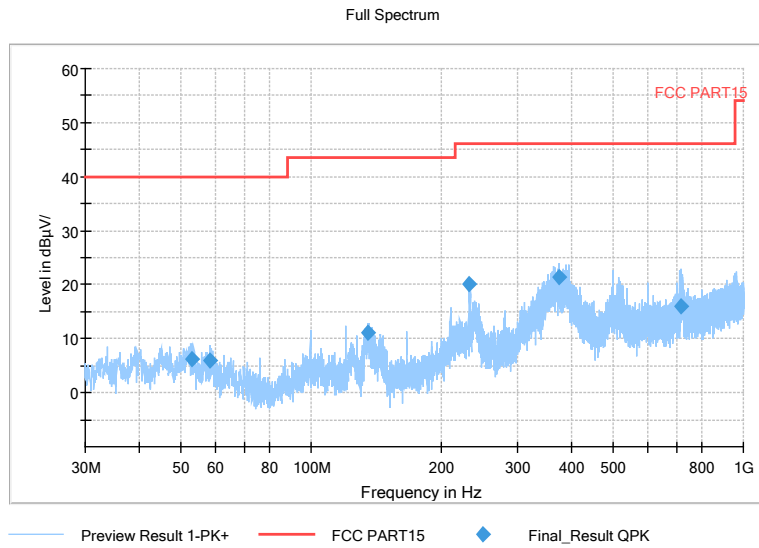

Channel No.:149

Comment

Frequency Range: 30MHz -1GHz
Detector: QP mode
Test Mode: 802.11a