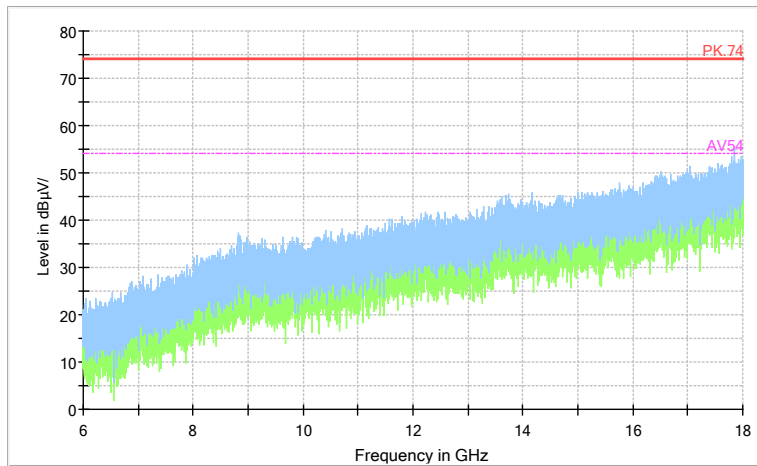

Carrier frequency (MHz): 5785

Channel No.:157

Comment

Frequency Range: 30MHz -1GHz
Detector: QP mode
Test Mode: 802.11a

Comment

Frequency Range: 1GHz -6GHz
Detector: Av mode and PK mode
Modulation type: 802.11a

Full Spectrum

Preview Result 2-AVG Preview Result 1-PK+ PK.74 AV54

Comment

Frequency Range: 6GHz -18GHz
 Detector: Av mode and PK mode
 Modulation type: 802.11a

Full Spectrum

Frequency Range: 18GHz -40GHz
 Detector: Av mode and PK mode
 Modulation type: 802.11a