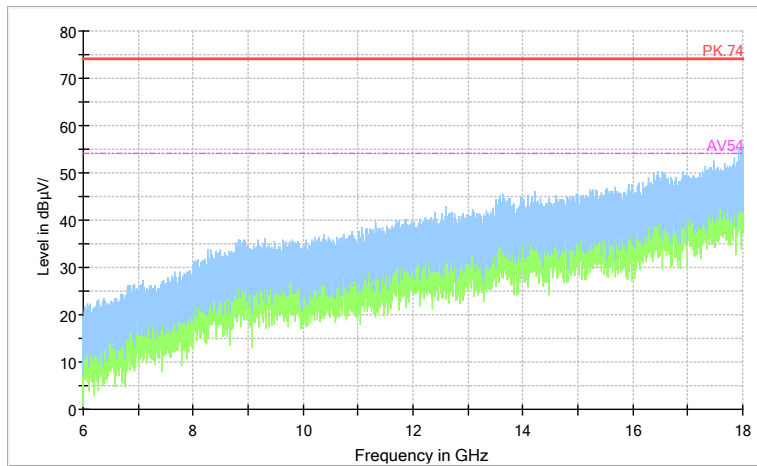

Full Spectrum

Preview Result 2-AVG Preview Result 1-PK+ PK.74 AV54

Comment

Frequency Range: 6GHz -18GHz
 Detector: Av mode and PK mode
 Modulation type: 802.11a

Full Spectrum

Frequency Range: 18GHz -40GHz
 Detector: Av mode and PK mode
 Modulation type: 802.11a

Full Spectrum

Preview Result 1-PK+ FCC PART15 Final_Result QPK

Comment

Frequency Range: 30MHz -1GHz
 Detector: QP mode
 Test Mode: 802.11n(HT20)

Full Spectrum

Comment

Frequency Range: 1GHz -6GHz
 Detector: Av mode and PK mode
 Modulation type: 802.11n(HT20)

Full Spectrum

Preview Result 2-AVG Preview Result 1-PK+ PK.74 AV54

Comment

Frequency Range: 6GHz -18GHz
 Detector: Av mode and PK mode
 Modulation type: 802.11n(HT20)

Full Spectrum

Frequency Range: 18GHz -40GHz
 Detector: Av mode and PK mode
 Modulation type: 802.11n(HT20)