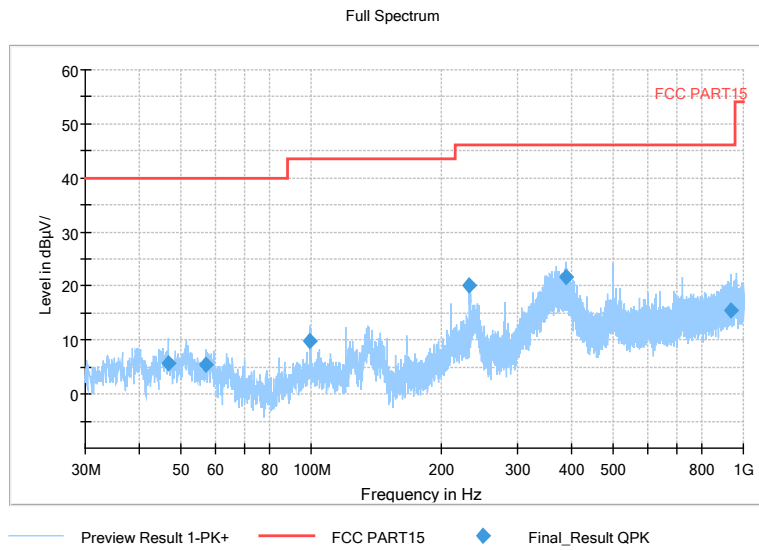

Channel No.:142

Comment

Frequency Range: 30MHz -1GHz
 Detector: QP mode
 Test Mode: 802.11n(HT40)

Comment

Frequency Range: 1GHz -6GHz
 Detector: Av mode and PK mode
 Modulation type: 802.11n(HT40)

Full Spectrum