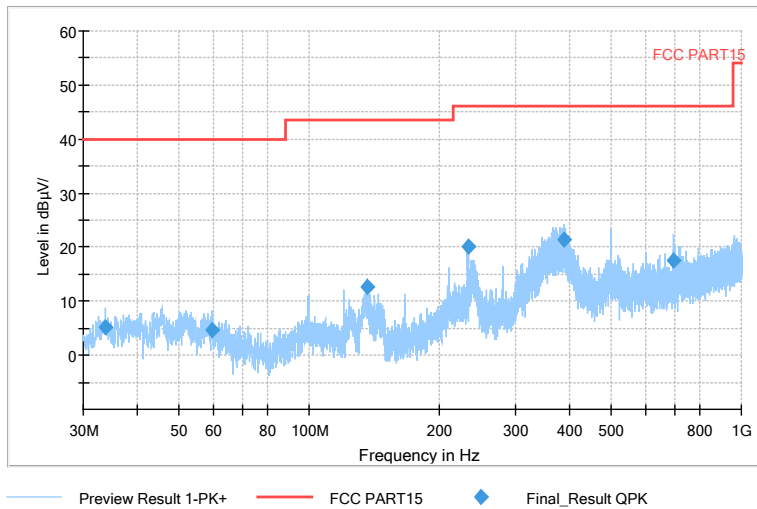

Full Spectrum

Comment

Frequency Range: 30MHz -1GHz
Detector: QP mode
Test Mode: 802.11ac(VHT20)