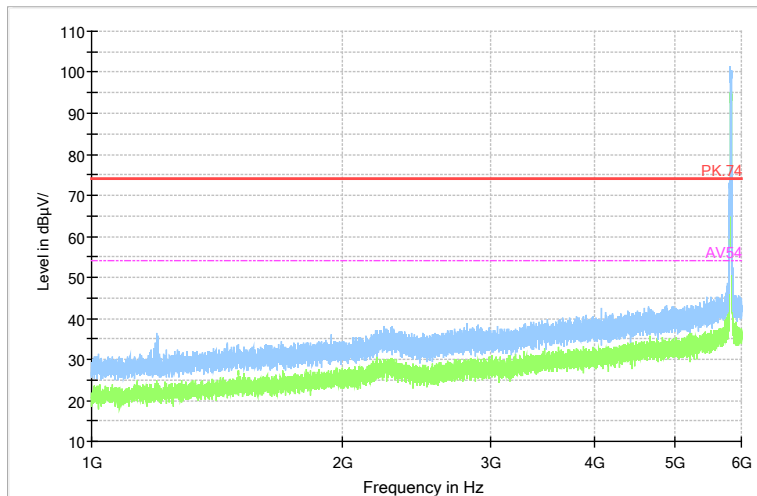

Full Spectrum

Preview Result 2-AVG Preview Result 1-PK+ PK.74 AV54

Comment

Frequency Range: 6GHz -18GHz
 Detector: Av mode and PK mode
 Modulation type: 802.11a

Full Spectrum

Frequency Range: 18GHz -40GHz
 Detector: Av mode and PK mode
 Modulation type: 802.11a

Full Spectrum

— Preview Result 1-PK+ — FCC PART15 ◆ Final_Result QPK

Comment

Frequency Range: 30MHz -1GHz
 Detector: QP mode
 Test Mode: 802.11n(HT20)

Full Spectrum

Comment

Frequency Range: 1GHz -6GHz
 Detector: Av mode and PK mode
 Modulation type: 802.11n(HT20)

Full Spectrum

Preview Result 2-AVG Preview Result 1-PK+ PK.74 AV54

Comment

Frequency Range: 6GHz -18GHz
 Detector: Av mode and PK mode
 Modulation type: 802.11n(HT20)

Full Spectrum

Frequency Range: 18GHz -40GHz
 Detector: Av mode and PK mode
 Modulation type: 802.11n(HT20)