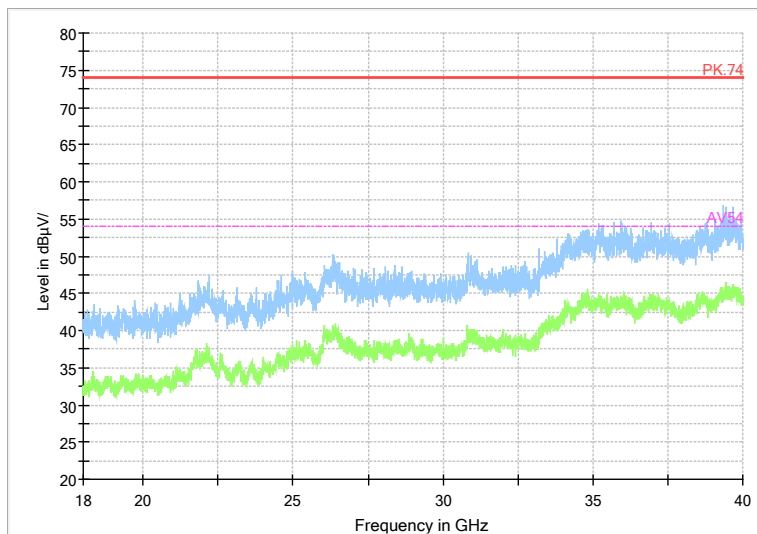

Full Spectrum

Preview Result 2-AVG Preview Result 1-PK+ PK.74 AV54

Comment

Frequency Range: 6GHz -18GHz
 Detector: Av mode and PK mode
 Modulation type: 802.11n(HT40)

Full Spectrum

Frequency Range: 18GHz -40GHz
 Detector: Av mode and PK mode
 Modulation type: 802.11n(HT40)