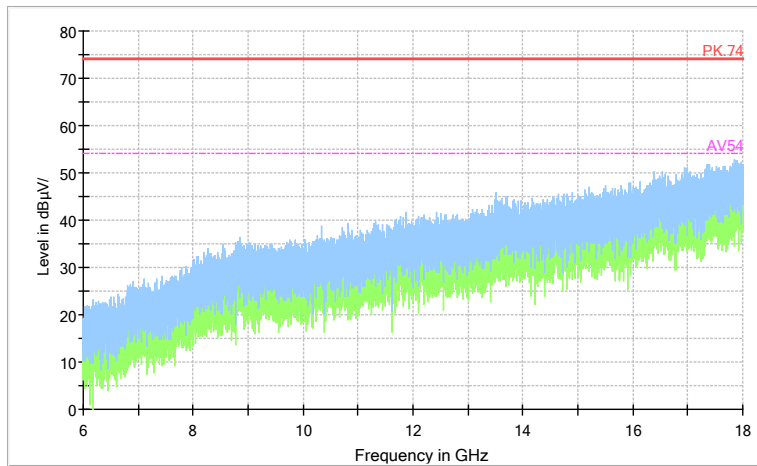

Full Spectrum

Preview Result 2-AVG Preview Result 1-PK+ PK.74 AV54

Comment

Frequency Range: 6GHz -18GHz
 Detector: Av mode and PK mode
 Test Mode: 802.11ac(VHT80)

Full Spectrum

Frequency Range: 18GHz -40GHz
 Detector: Av mode and PK mode
 Test Mode: 802.11ac(VHT80)

Carrier frequency (MHz): 5690
 Channel No.:138

Full Spectrum

Comment

Frequency Range: 30MHz -1GHz
 Detector: QP mode
 Test Mode: 802.11ac(VHT80)

Full Spectrum

Comment

Frequency Range: 1GHz -6GHz
 Detector: Av mode and PK mode
 Test Mode: 802.11ac(VHT80)