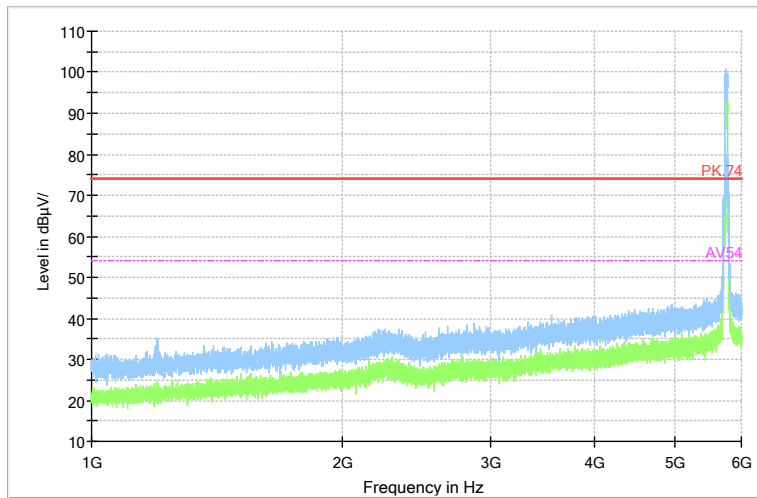

Full Spectrum

Preview Result 2-AVG Preview Result 1-PK+ PK.74 AV54

Comment

Frequency Range: 6GHz -18GHz
 Detector: Av mode and PK mode
 Test Mode: 802.11ac(VHT20)

Full Spectrum

Frequency Range: 18GHz -40GHz
 Detector: Av mode and PK mode
 Test Mode: 802.11ac(VHT20)

Carrier frequency (MHz): 5755
 Channel No.:151

Full Spectrum

Comment

Frequency Range: 30MHz -1GHz
 Detector: QP mode
 Test Mode: 802.11n(HT40)

Full Spectrum

Comment

Frequency Range: 1GHz -6GHz
 Detector: Av mode and PK mode
 Modulation type: 802.11n(HT40)

Full Spectrum

Preview Result 2-AVG Preview Result 1-PK+ PK.74 AV54

Comment

Frequency Range: 6GHz -18GHz
 Detector: Av mode and PK mode
 Modulation type: 802.11n(HT40)

Full Spectrum

Frequency Range: 18GHz -40GHz
 Detector: Av mode and PK mode
 Modulation type: 802.11n(HT40)