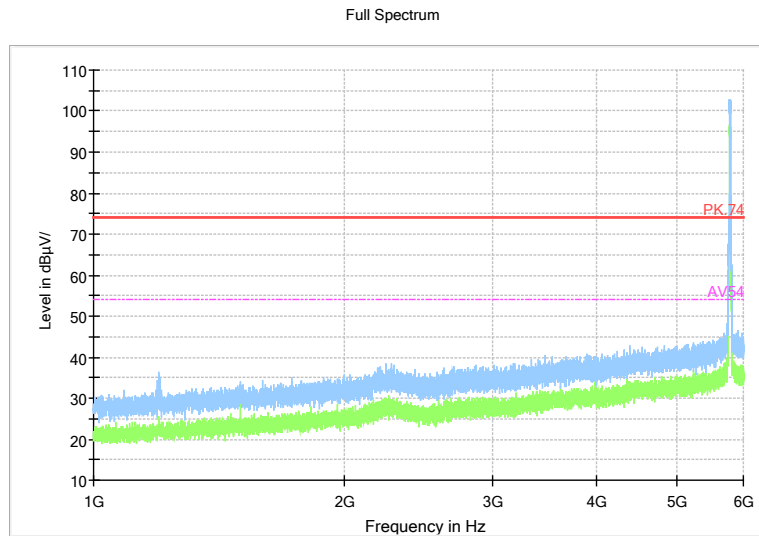

Comment

Frequency Range: 1GHz -6GHz
Detector: Av mode and PK mode
Modulation type: 802.11a