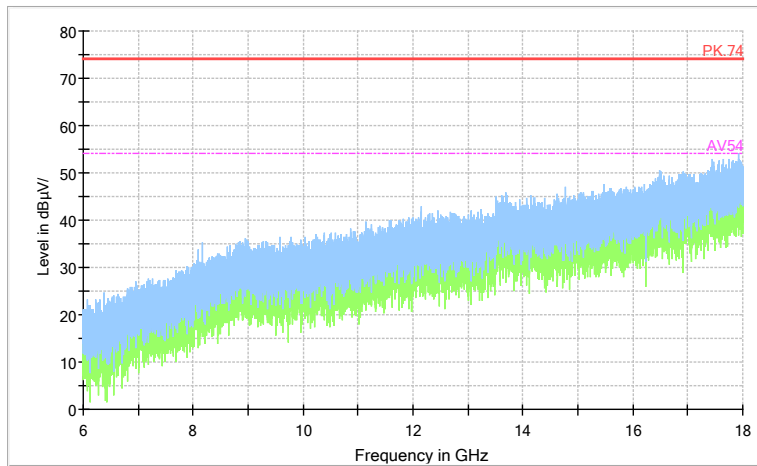

Full Spectrum

Preview Result 2-AVG Preview Result 1-PK+ PK.74 AV54

Comment

Frequency Range: 6GHz -18GHz
 Detector: Av mode and PK mode
 Test Mode: 802.11ac(VHT40)

Full Spectrum

Frequency Range: 18GHz -40GHz
 Detector: Av mode and PK mode
 Test Mode: 802.11ac(VHT40)

Carrier frequency (MHz): 5795
 Channel No.:159

Full Spectrum

Comment

Frequency Range: 30MHz -1GHz
 Detector: QP mode
 Test Mode: 802.11n(HT40)

Full Spectrum

Comment

Frequency Range: 1GHz -6GHz
 Detector: Av mode and PK mode
 Modulation type: 802.11n(HT40)

Full Spectrum

Preview Result 2-AVG Preview Result 1-PK+ PK.74 AV54

Comment

Frequency Range: 6GHz -18GHz
 Detector: Av mode and PK mode
 Modulation type: 802.11n(HT40)

Full Spectrum

Frequency Range: 18GHz -40GHz
 Detector: Av mode and PK mode
 Modulation type: 802.11n(HT40)