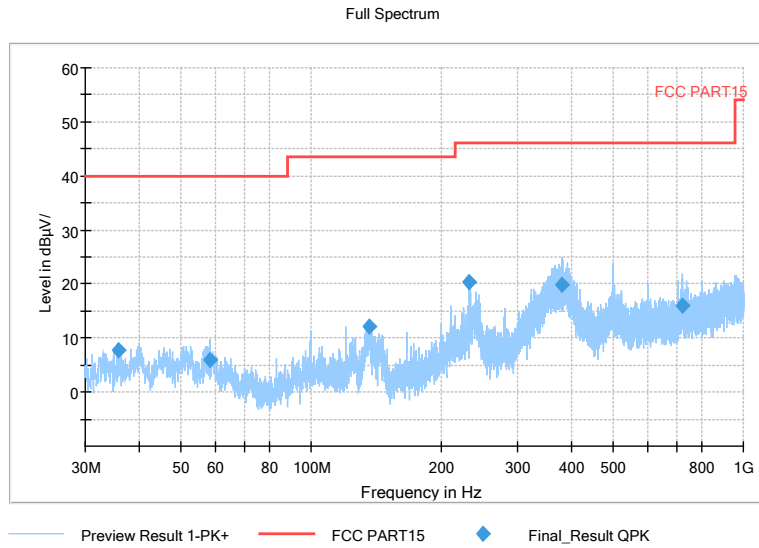

Channel No.:157

Comment

Frequency Range: 30MHz -1GHz
Detector: QP mode
Test Mode: 802.11a