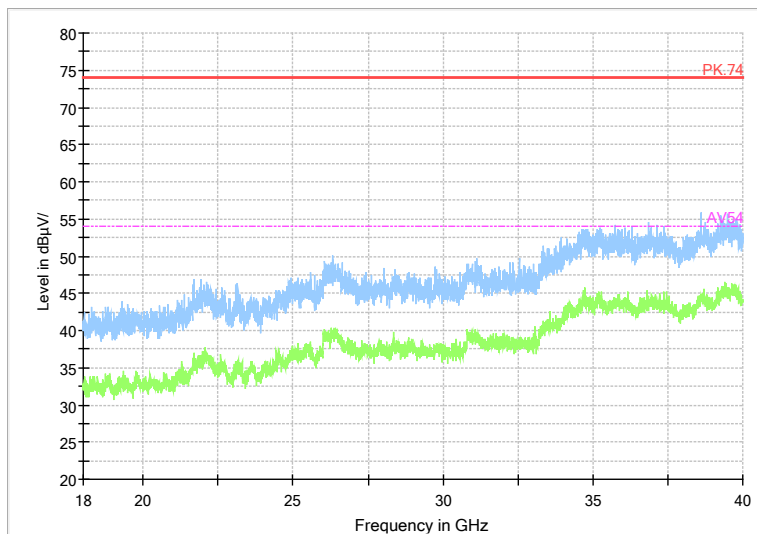

Full Spectrum

Preview Result 2-AVG Preview Result 1-PK+ PK.74 AV54

Comment

Frequency Range: 6GHz -18GHz
 Detector: Av mode and PK mode
 Test Mode: 802.11ac(VHT20)

Full Spectrum

Frequency Range: 18GHz -40GHz
 Detector: Av mode and PK mode
 Test Mode: 802.11ac(VHT20)