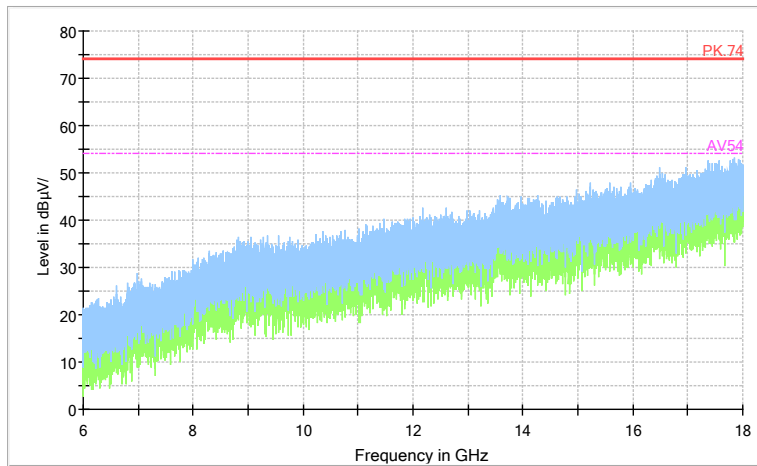

Full Spectrum

— Preview Result 1-PK+ — FCC PART15 ◆ Final_Result QPK

Comment

Frequency Range: 30MHz -1GHz
 Detector: QP mode
 Test Mode: 802.11ac(VHT20)

Full Spectrum

Comment

Frequency Range: 1GHz -6GHz
 Detector: Av mode and PK mode
 Test Mode: 802.11ac(VHT20)

Full Spectrum

Preview Result 2-AVG Preview Result 1-PK+ PK.74 AV54

Comment

Frequency Range: 6GHz -18GHz
 Detector: Av mode and PK mode
 Test Mode: 802.11ac(VHT20)

Full Spectrum

Frequency Range: 18GHz -40GHz
 Detector: Av mode and PK mode
 Test Mode: 802.11ac(VHT20)