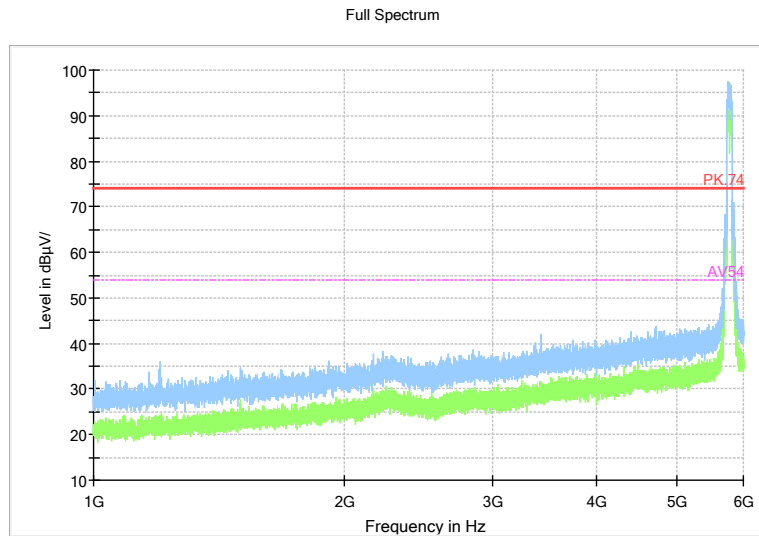

Comment

Frequency Range: 1GHz -6GHz
Detector: Av mode and PK mode
Test Mode: 802.11ac(VHT80)