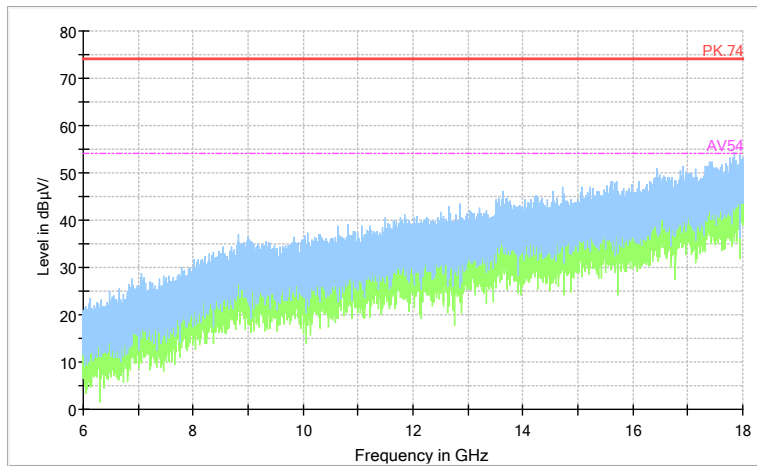

Full Spectrum

Preview Result 2-AVG Preview Result 1-PK+ PK.74 AV54

Comment

Frequency Range: 6GHz -18GHz
 Detector: Av mode and PK mode
 Modulation type: 802.11a

Full Spectrum

Frequency Range: 18GHz -40GHz
 Detector: Av mode and PK mode
 Modulation type: 802.11a

Full Spectrum

— Preview Result 1-PK+ — FCC PART15 ◆ Final_Result QPK

Comment

Frequency Range: 30MHz -1GHz
 Detector: QP mode
 Test Mode: 802.11n(HT20)

Full Spectrum

Comment

Frequency Range: 1GHz -6GHz
 Detector: Av mode and PK mode
 Modulation type: 802.11n(HT20)

Full Spectrum

Preview Result 2-AVG Preview Result 1-PK+ PK.74 AV54

Comment

Frequency Range: 6GHz -18GHz
 Detector: Av mode and PK mode
 Modulation type: 802.11n(HT20)

Full Spectrum

Frequency Range: 18GHz -40GHz
 Detector: Av mode and PK mode
 Modulation type: 802.11n(HT20)