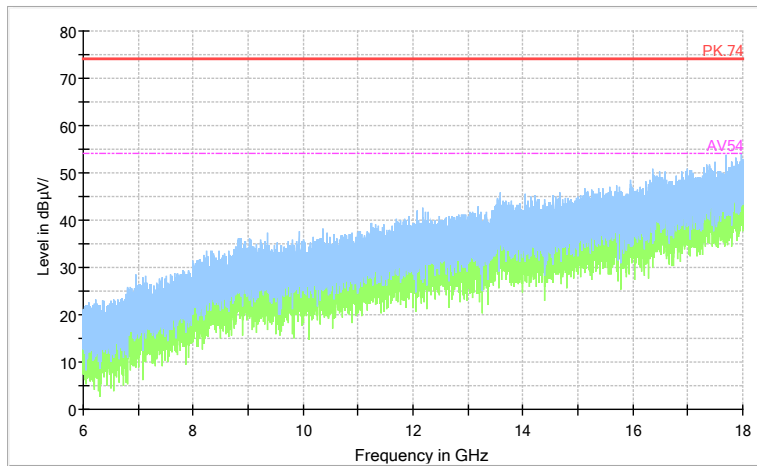

Full Spectrum

Comment

Frequency Range: 30MHz -1GHz
 Detector: QP mode
 Test Mode: 802.11n(HT20)

Full Spectrum

Comment

Frequency Range: 1GHz -6GHz
 Detector: Av mode and PK mode
 Modulation type: 802.11n(HT20)

Full Spectrum

Preview Result 2-AVG Preview Result 1-PK+ PK.74 AV54

Comment

Frequency Range: 6GHz -18GHz
 Detector: Av mode and PK mode
 Modulation type: 802.11n(HT20)

Full Spectrum

Frequency Range: 18GHz -40GHz
 Detector: Av mode and PK mode
 Modulation type: 802.11n(HT20)