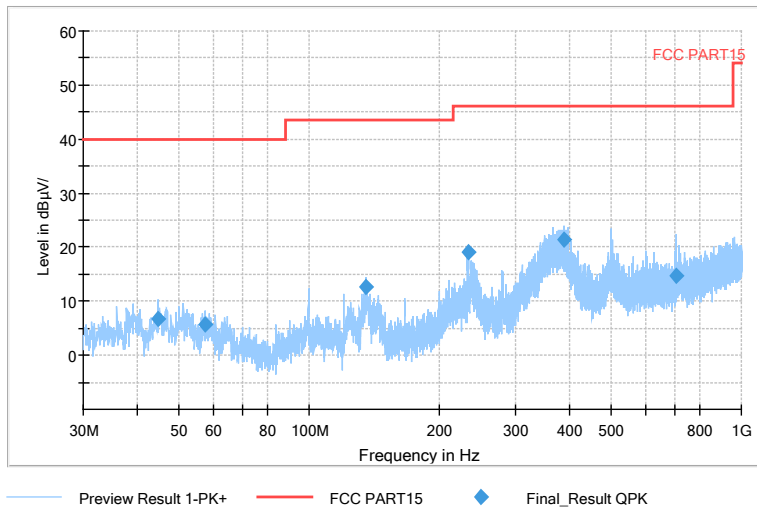

Full Spectrum

Preview Result 2-AVG Preview Result 1-PK+ PK.74 AV54

Comment

Frequency Range: 6GHz -18GHz
 Detector: Av mode and PK mode
 Test Mode: 802.11ac(VHT80)

Full Spectrum

Frequency Range: 18GHz -40GHz
 Detector: Av mode and PK mode
 Test Mode: 802.11ac(VHT80)

Carrier frequency (MHz): 5690
 Channel No.:138

Full Spectrum

Comment

Frequency Range: 30MHz -1GHz
 Detector: QP mode
 Test Mode: 802.11ac(VHT80)

Full Spectrum

Comment

Frequency Range: 1GHz -6GHz
 Detector: Av mode and PK mode
 Test Mode: 802.11ac(VHT80)