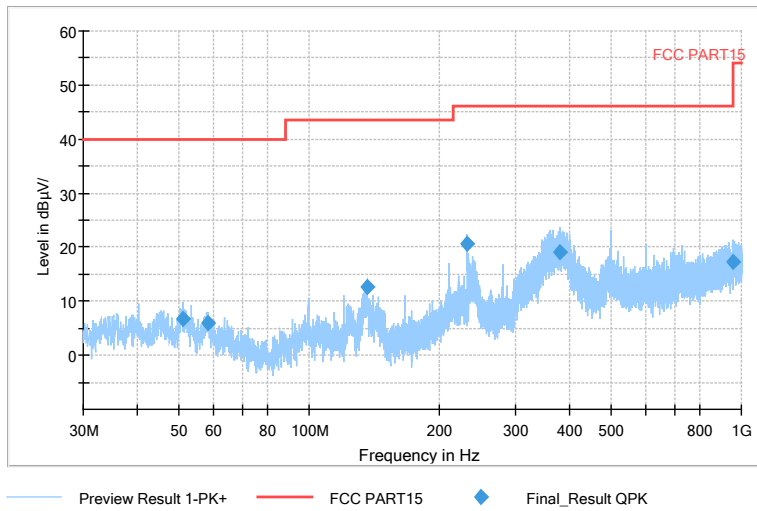

Full Spectrum

Comment

Frequency Range: 30MHz -1GHz
Detector: QP mode
Test Mode: 802.11n(HT20)