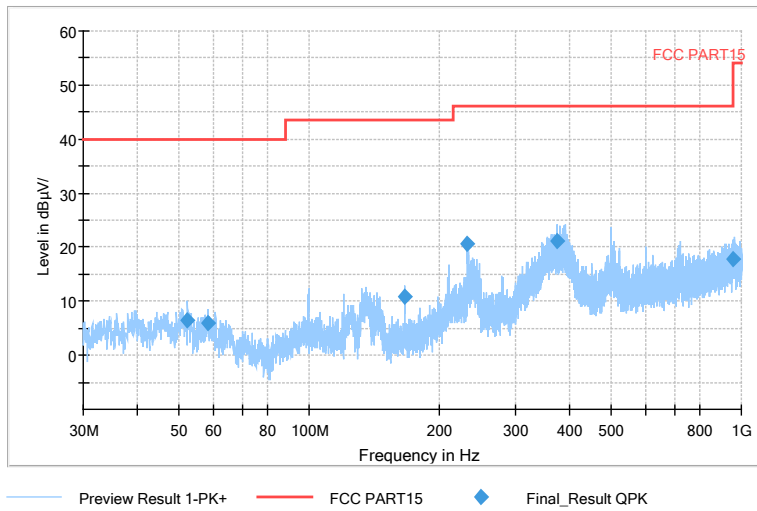

Preview Result 2-AVG Preview Result 1-PK+ PK.74 AV54

Comment

Frequency Range: 6GHz -18GHz
 Detector: Av mode and PK mode
 Modulation type: 802.11n(HT40)

Full Spectrum

Frequency Range: 18GHz -40GHz
 Detector: Av mode and PK mode
 Modulation type: 802.11n(HT40)

Full Spectrum

Frequency Range: 30MHz -1GHz
 Detector: QP mode
 Test Mode: 802.11ac(VHT40)

Full Spectrum

Frequency Range: 1GHz -6GHz
 Detector: Av mode and PK mode
 Test Mode: 802.11ac(VHT40)

Full Spectrum