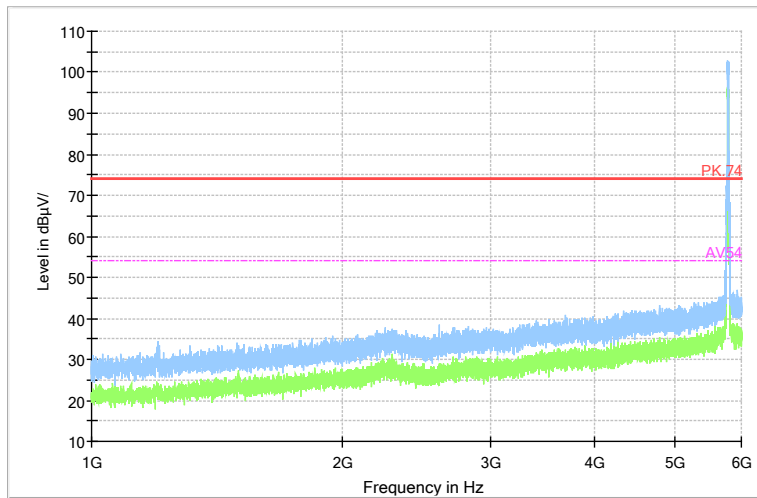

Full Spectrum

Preview Result 2-AVG Preview Result 1-PK+ PK.74 AV54

Comment

Frequency Range: 6GHz -18GHz
 Detector: Av mode and PK mode
 Modulation type: 802.11a

Full Spectrum

Frequency Range: 18GHz -40GHz
 Detector: Av mode and PK mode
 Modulation type: 802.11a

Full Spectrum

Preview Result 1-PK+ FCC PART15 Final_Result QPK

Comment

Frequency Range: 30MHz -1GHz
 Detector: QP mode
 Test Mode: 802.11n(HT20)

Full Spectrum

Comment

Frequency Range: 1GHz -6GHz
 Detector: Av mode and PK mode
 Modulation type: 802.11n(HT20)

Full Spectrum

Preview Result 2-AVG Preview Result 1-PK+ PK.74 AV54

Comment

Frequency Range: 6GHz -18GHz
 Detector: Av mode and PK mode
 Modulation type: 802.11n(HT20)

Full Spectrum

Frequency Range: 18GHz -40GHz
 Detector: Av mode and PK mode
 Modulation type: 802.11n(HT20)