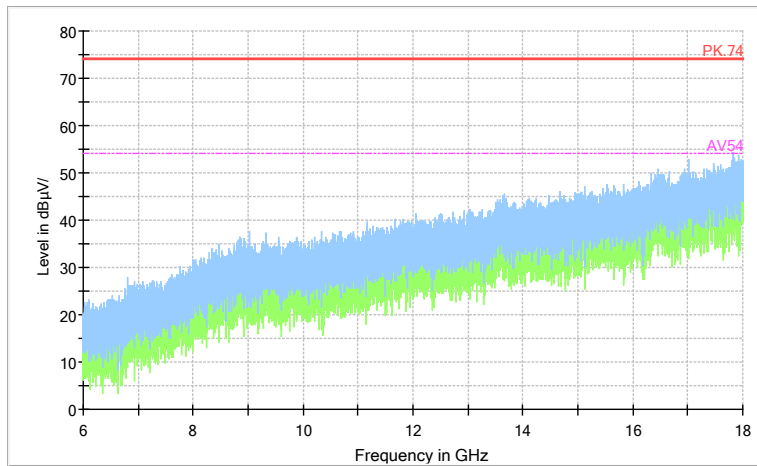

Full Spectrum

Preview Result 2-AVG Preview Result 1-PK+ PK.74 AV54

Comment

Frequency Range: 6GHz -18GHz
 Detector: Av mode and PK mode
 Modulation type: 802.11n(HT40)

Full Spectrum

Frequency Range: 18GHz -40GHz
 Detector: Av mode and PK mode
 Modulation type: 802.11n(HT40)

Full Spectrum

Comment

Frequency Range: 30MHz -1GHz
 Detector: QP mode
 Test Mode: 802.11ac(VHT40)

Full Spectrum

Comment

Frequency Range: 1GHz -6GHz
 Detector: Av mode and PK mode
 Test Mode: 802.11ac(VHT40)

Full Spectrum

Preview Result 2-AVG Preview Result 1-PK+ PK.74 AV54

Comment

Frequency Range: 6GHz -18GHz
 Detector: Av mode and PK mode
 Test Mode: 802.11ac(VHT40)

Full Spectrum

Frequency Range: 18GHz -40GHz
 Detector: Av mode and PK mode
 Test Mode: 802.11ac(VHT40)