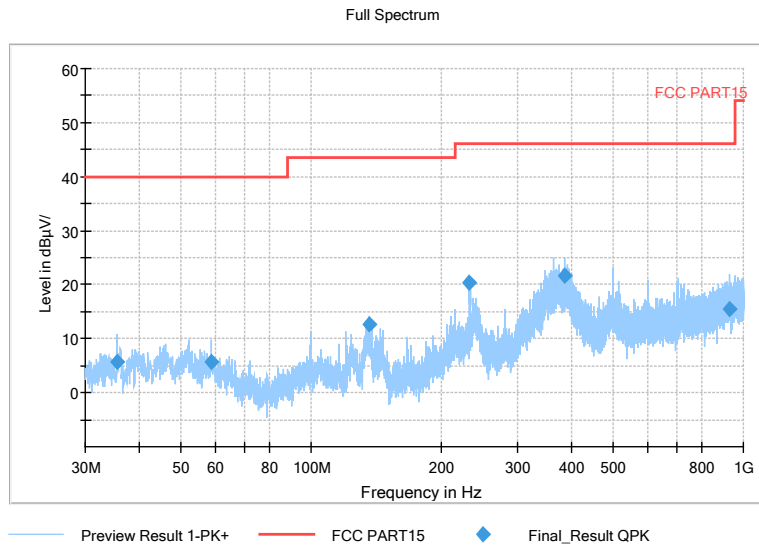

Carrier frequency (MHz): 5825
Channel No.:165

Comment

Frequency Range: 30MHz -1GHz
Detector: QP mode
Test Mode: 802.11a