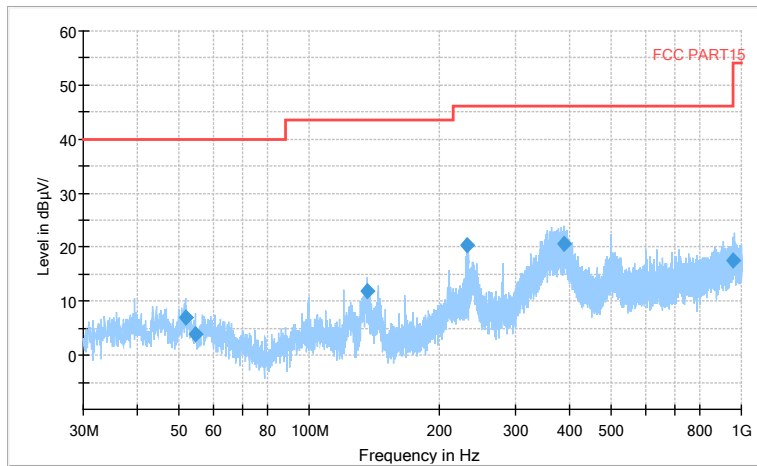

Full Spectrum

Preview Result 1-PK+   FCC PART15   Final_Result QPK

Comment

Frequency Range: 30MHz -1GHz
Detector: QP mode
Test Mode: 802.11n(HT20)