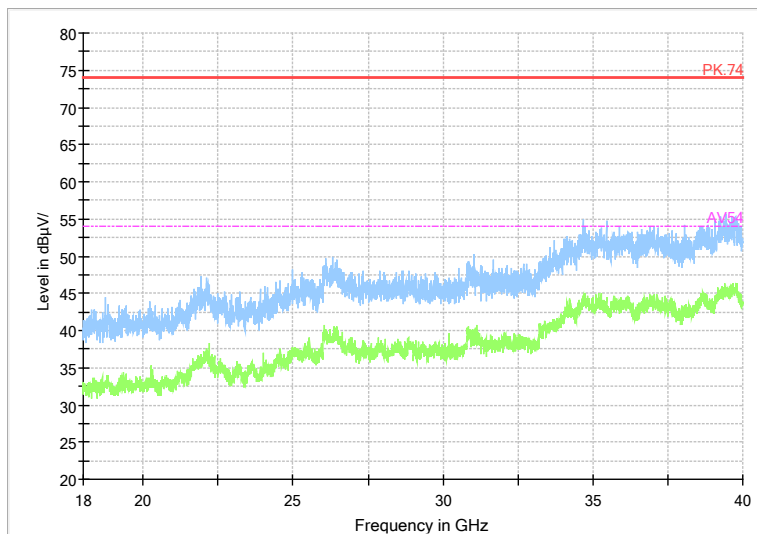

Carrier frequency (MHz): 5610

Channel No.:122

Comment

Frequency Range: 30MHz -1GHz
 Detector: QP mode
 Test Mode: 802.11ac(VHT80)

Comment

Frequency Range: 1GHz -6GHz
 Detector: Av mode and PK mode
 Test Mode: 802.11ac(VHT80)

Full Spectrum

Preview Result 2-AVG Preview Result 1-PK+ PK.74 AV54

Comment

Frequency Range: 6GHz -18GHz
 Detector: Av mode and PK mode
 Test Mode: 802.11ac(VHT80)

Full Spectrum

Frequency Range: 18GHz -40GHz
 Detector: Av mode and PK mode
 Test Mode: 802.11ac(VHT80)

Carrier frequency (MHz): 5690
 Channel No.:138

Full Spectrum

Comment

Frequency Range: 30MHz -1GHz
 Detector: QP mode
 Test Mode: 802.11ac(VHT80)

Full Spectrum

Comment

Frequency Range: 1GHz -6GHz
 Detector: Av mode and PK mode
 Test Mode: 802.11ac(VHT80)