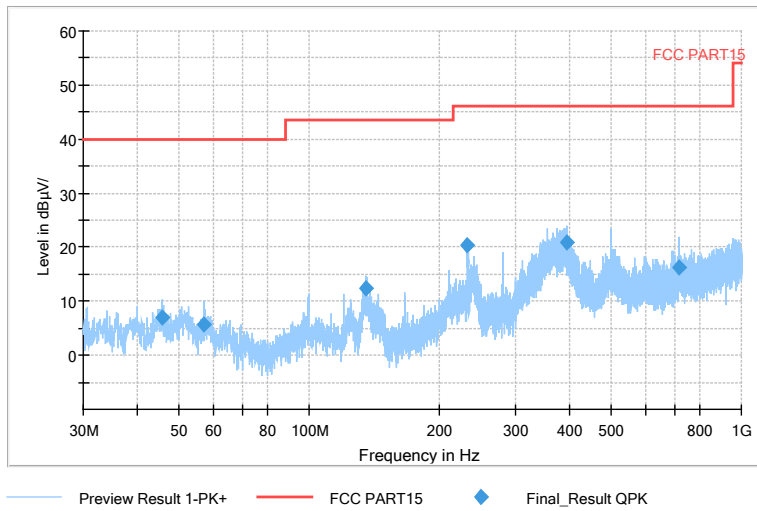

Full Spectrum

Comment

Frequency Range: 30MHz -1GHz
Detector: QP mode
Test Mode: 802.11ac(VHT40)