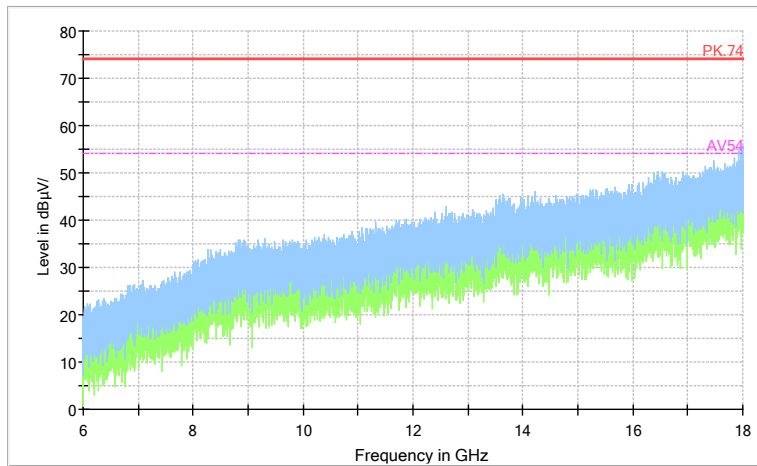

Full Spectrum

Comment

Frequency Range: 30MHz -1GHz
 Detector: QP mode
 Test Mode: 802.11ac(VHT20)

Full Spectrum

Comment

Frequency Range: 1GHz -6GHz
 Detector: Av mode and PK mode
 Test Mode: 802.11ac(VHT20)

Full Spectrum

Preview Result 2-AVG Preview Result 1-PK+ PK.74 AV54

Comment

Frequency Range: 6GHz -18GHz
 Detector: Av mode and PK mode
 Test Mode: 802.11ac(VHT20)

Full Spectrum

Frequency Range: 18GHz -40GHz
 Detector: Av mode and PK mode
 Test Mode: 802.11ac(VHT20)