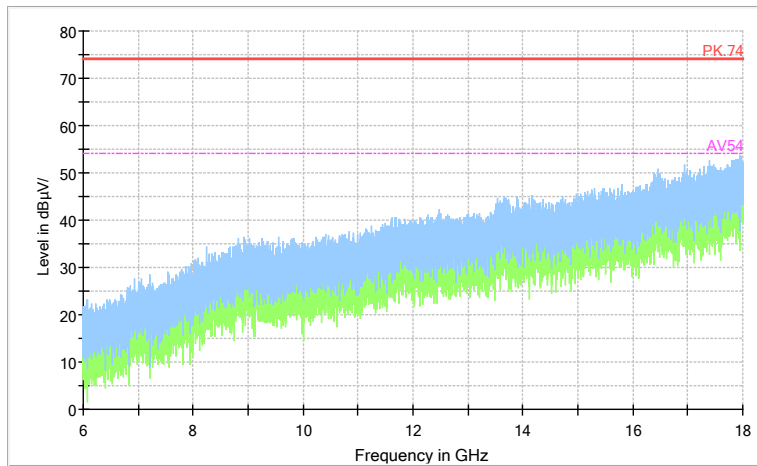

Carrier frequency (MHz): 5530
 Channel No.:106

Full Spectrum

Comment

Frequency Range: 30MHz -1GHz
 Detector: QP mode
 Test Mode: 802.11ac(VHT80)

Full Spectrum

Comment

Frequency Range: 1GHz -6GHz
 Detector: Av mode and PK mode
 Test Mode: 802.11ac(VHT80)

Full Spectrum

Preview Result 2-AVG Preview Result 1-PK+ PK.74 AV54

Comment

Frequency Range: 6GHz -18GHz
 Detector: Av mode and PK mode
 Test Mode: 802.11ac(VHT80)

Full Spectrum

Frequency Range: 18GHz -40GHz
 Detector: Av mode and PK mode
 Test Mode: 802.11ac(VHT80)