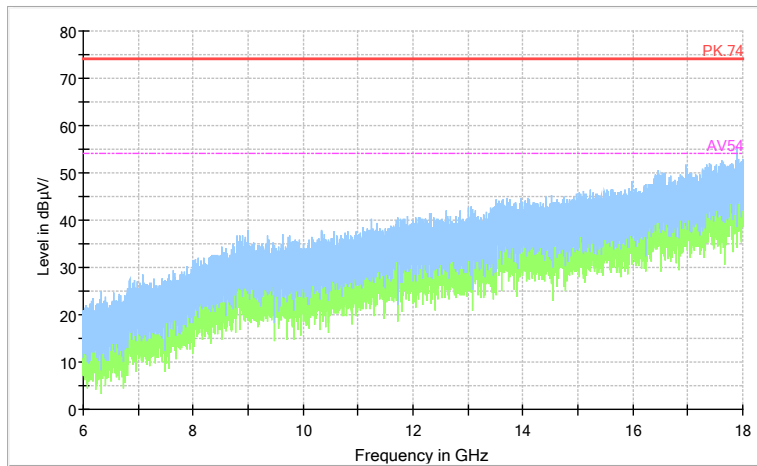

Channel No.:142

Comment

Frequency Range: 30MHz -1GHz
 Detector: QP mode
 Test Mode: 802.11n(HT40)

Comment

Frequency Range: 1GHz -6GHz
 Detector: Av mode and PK mode
 Modulation type: 802.11n(HT40)

Full Spectrum

Preview Result 2-AVG Preview Result 1-PK+ PK.74 AV54

Comment

Frequency Range: 6GHz -18GHz
 Detector: Av mode and PK mode
 Modulation type: 802.11n(HT40)

Full Spectrum

Frequency Range: 18GHz -40GHz
 Detector: Av mode and PK mode
 Modulation type: 802.11n(HT40)