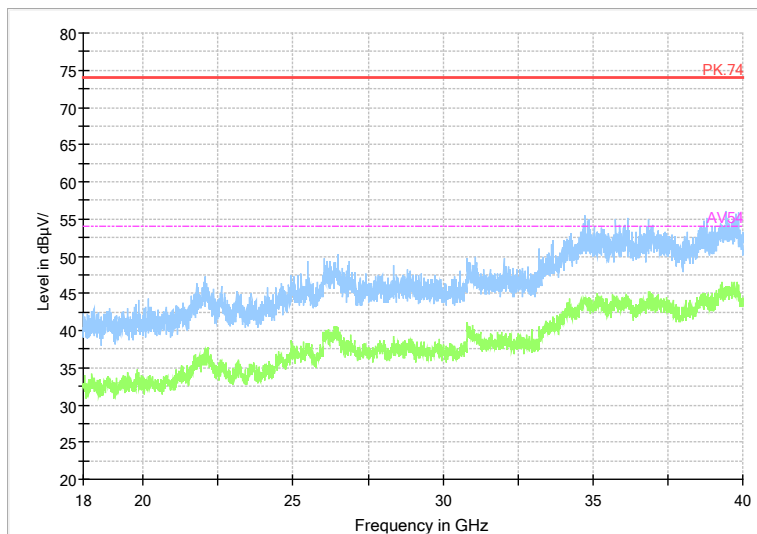

Full Spectrum

Preview Result 2-AVG Preview Result 1-PK+ PK.74 AV54

Comment

Frequency Range: 6GHz -18GHz
 Detector: Av mode and PK mode
 Test Mode: 802.11ac(VHT20)

Full Spectrum

Frequency Range: 18GHz -40GHz
 Detector: Av mode and PK mode
 Test Mode: 802.11ac(VHT20)