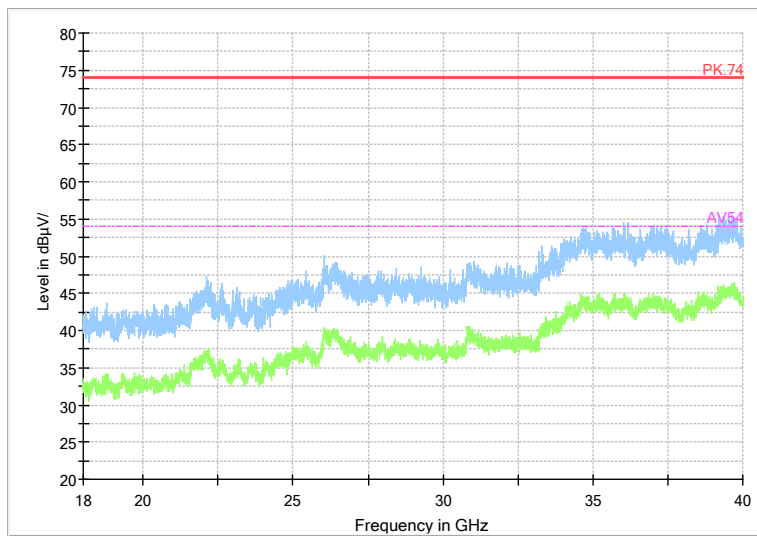

Channel No.:142

Comment

Frequency Range: 30MHz -1GHz
 Detector: QP mode
 Test Mode: 802.11n(HT40)

Comment

Frequency Range: 1GHz -6GHz
 Detector: Av mode and PK mode
 Modulation type: 802.11n(HT40)

Full Spectrum

Preview Result 2-AVG Preview Result 1-PK+ PK.74 AV54

Comment

Frequency Range: 6GHz -18GHz
 Detector: Av mode and PK mode
 Modulation type: 802.11n(HT40)

Full Spectrum

Frequency Range: 18GHz -40GHz
 Detector: Av mode and PK mode
 Modulation type: 802.11n(HT40)