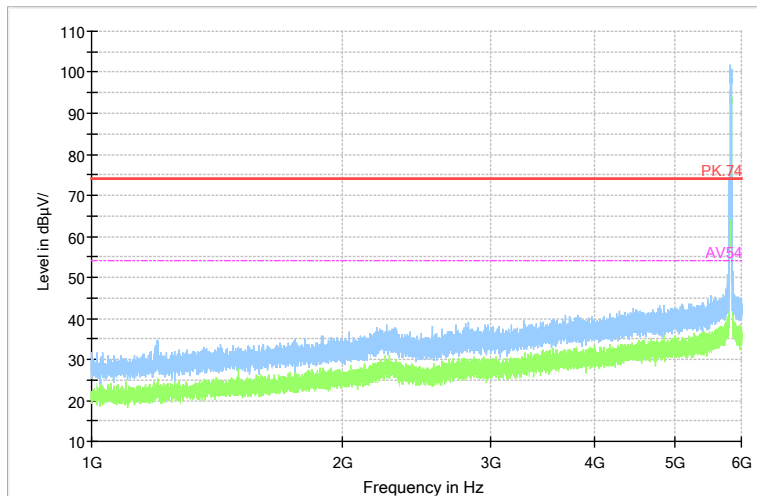

Full Spectrum

Preview Result 2-AVG Preview Result 1-PK+ PK.74 AV54

Comment

Frequency Range: 6GHz -18GHz
 Detector: Av mode and PK mode
 Modulation type: 802.11n(HT20)

Full Spectrum

Frequency Range: 18GHz -40GHz
 Detector: Av mode and PK mode
 Modulation type: 802.11n(HT20)

Full Spectrum

Preview Result 1-PK+ FCC PART15 Final_Result QPK

Comment

Frequency Range: 30MHz -1GHz
 Detector: QP mode
 Test Mode: 802.11ac(VHT20)

Full Spectrum

Comment

Frequency Range: 1GHz -6GHz
 Detector: Av mode and PK mode
 Test Mode: 802.11ac(VHT20)

Full Spectrum

Preview Result 2-AVG Preview Result 1-PK+ PK.74 AV54

Comment

Frequency Range: 6GHz -18GHz
 Detector: Av mode and PK mode
 Test Mode: 802.11ac(VHT20)

Full Spectrum

Frequency Range: 18GHz -40GHz
 Detector: Av mode and PK mode
 Test Mode: 802.11ac(VHT20)