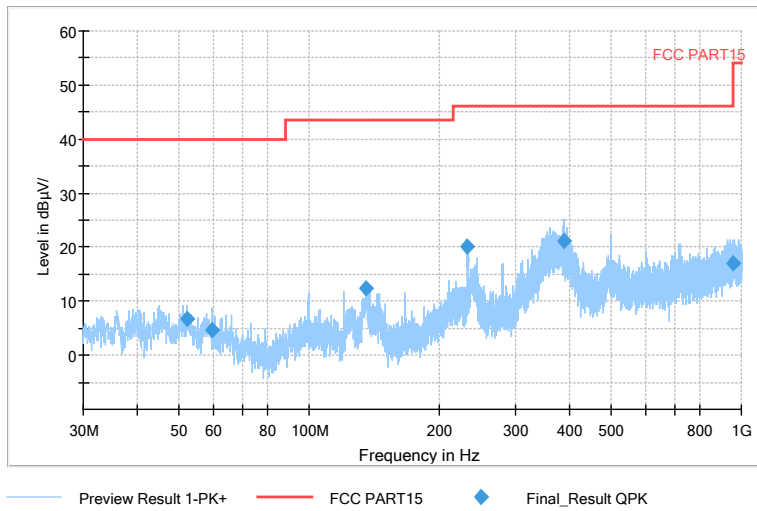

Preview Result 2-AVG Preview Result 1-PK+ PK.74 AV54

Comment

Frequency Range: 6GHz -18GHz
 Detector: Av mode and PK mode
 Test Mode: 802.11ac(VHT40)

Full Spectrum

Frequency Range: 18GHz -40GHz
 Detector: Av mode and PK mode
 Test Mode: 802.11ac(VHT40)

Carrier frequency (MHz): 5530
 Channel No.:106

Full Spectrum

Comment

Frequency Range: 30MHz -1GHz
 Detector: QP mode
 Test Mode: 802.11ac(VHT80)

Full Spectrum

Comment

Frequency Range: 1GHz -6GHz
 Detector: Av mode and PK mode
 Test Mode: 802.11ac(VHT80)