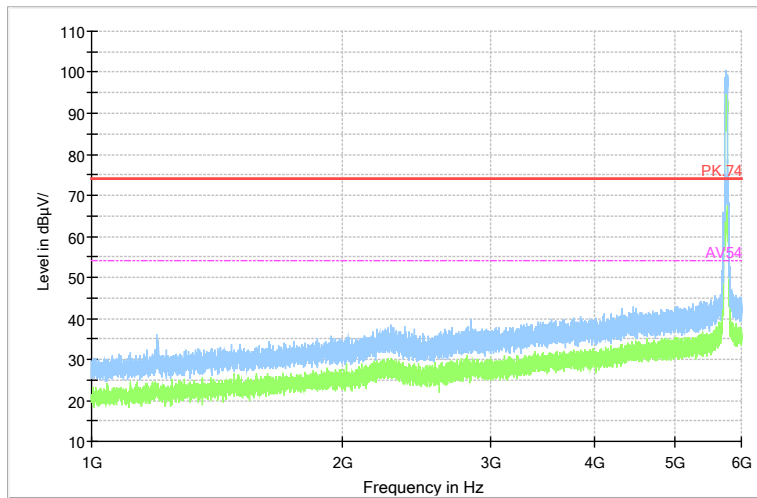

Full Spectrum

Comment

Frequency Range: 1GHz -6GHz
Detector: Av mode and PK mode
Test Mode: 802.11ac(VHT40)