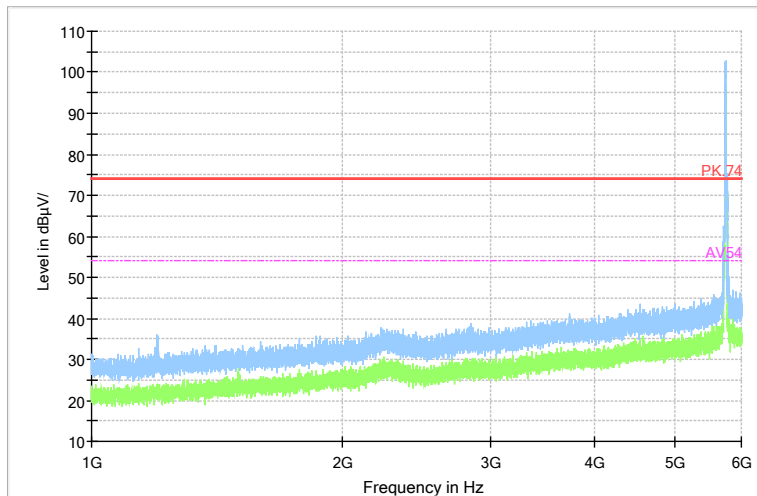

Full Spectrum

Preview Result 2-AVG Preview Result 1-PK+ PK.74 AV54

Comment

Frequency Range: 6GHz -18GHz
 Detector: Av mode and PK mode
 Modulation type: 802.11n(HT20)

Full Spectrum

Frequency Range: 18GHz -40GHz
 Detector: Av mode and PK mode
 Modulation type: 802.11n(HT20)

Full Spectrum

— Preview Result 1-PK+ — FCC PART15 ◆ Final_Result QPK

Comment

Frequency Range: 30MHz -1GHz
 Detector: QP mode
 Test Mode: 802.11ac(VHT20)

Full Spectrum

Comment

Frequency Range: 1GHz -6GHz
 Detector: Av mode and PK mode
 Test Mode: 802.11ac(VHT20)

Full Spectrum

Preview Result 2-AVG Preview Result 1-PK+ PK.74 AV54

Comment

Frequency Range: 6GHz -18GHz
 Detector: Av mode and PK mode
 Test Mode: 802.11ac(VHT20)

Full Spectrum

Frequency Range: 18GHz -40GHz
 Detector: Av mode and PK mode
 Test Mode: 802.11ac(VHT20)