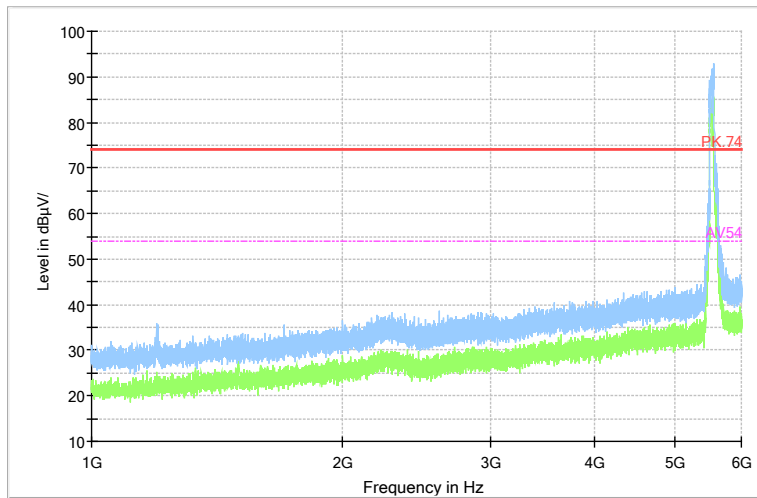

Carrier frequency (MHz): 5530
 Channel No.:106

Full Spectrum

Comment

Frequency Range: 30MHz -1GHz
 Detector: QP mode
 Test Mode: 802.11ac(VHT80)

Full Spectrum

Comment

Frequency Range: 1GHz -6GHz
 Detector: Av mode and PK mode
 Test Mode: 802.11ac(VHT80)

Full Spectrum

Preview Result 2-AVG Preview Result 1-PK+ PK.74 AV54

Comment

Frequency Range: 6GHz -18GHz
 Detector: Av mode and PK mode
 Test Mode: 802.11ac(VHT80)

Full Spectrum

Frequency Range: 18GHz -40GHz
 Detector: Av mode and PK mode
 Test Mode: 802.11ac(VHT80)