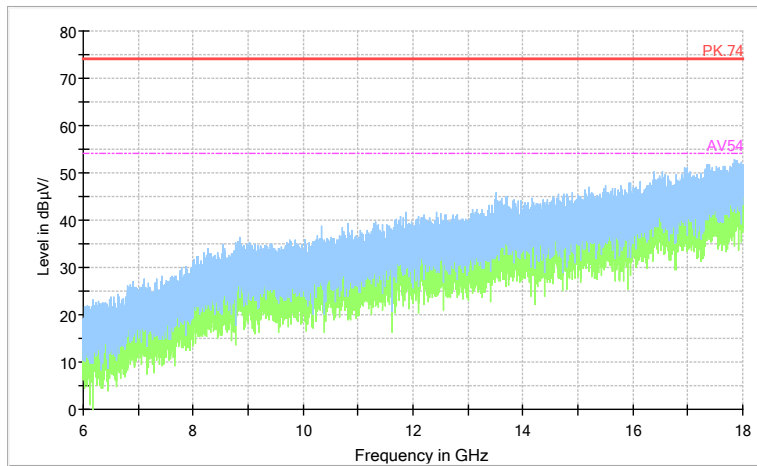

Carrier frequency (MHz): 5610

Channel No.:122

Comment

Frequency Range: 30MHz -1GHz
 Detector: QP mode
 Test Mode: 802.11ac(VHT80)

Comment

Frequency Range: 1GHz -6GHz
 Detector: Av mode and PK mode
 Test Mode: 802.11ac(VHT80)

Full Spectrum

Preview Result 2-AVG Preview Result 1-PK+ PK.74 AV54

Comment

Frequency Range: 6GHz -18GHz
 Detector: Av mode and PK mode
 Test Mode: 802.11ac(VHT80)

Full Spectrum

Frequency Range: 18GHz -40GHz
 Detector: Av mode and PK mode
 Test Mode: 802.11ac(VHT80)