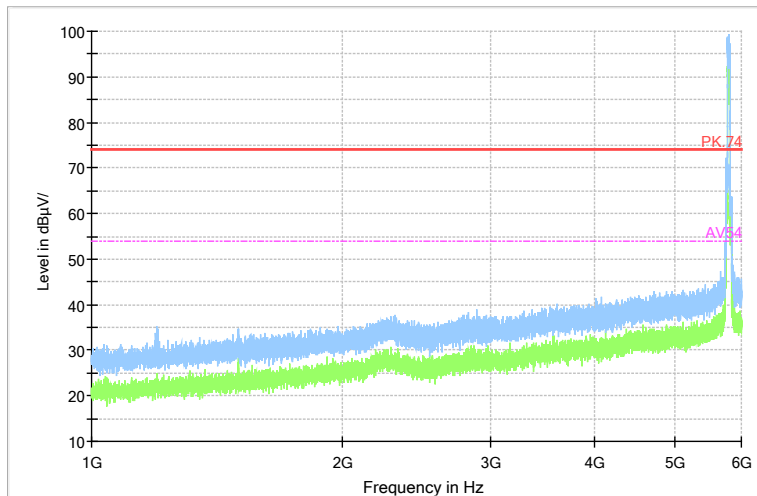

Full Spectrum

Preview Result 2-AVG Preview Result 1-PK+ PK.74 AV54

Comment

Frequency Range: 6GHz -18GHz
 Detector: Av mode and PK mode
 Test Mode: 802.11ac(VHT40)

Full Spectrum

Frequency Range: 18GHz -40GHz
 Detector: Av mode and PK mode
 Test Mode: 802.11ac(VHT40)

Carrier frequency (MHz): 5795
 Channel No.:159

Full Spectrum

Comment

Frequency Range: 30MHz -1GHz
 Detector: QP mode
 Test Mode: 802.11n(HT40)

Full Spectrum

Comment

Frequency Range: 1GHz -6GHz
 Detector: Av mode and PK mode
 Modulation type: 802.11n(HT40)

Full Spectrum

Preview Result 2-AVG Preview Result 1-PK+ PK.74 AV54

Comment

Frequency Range: 6GHz -18GHz
 Detector: Av mode and PK mode
 Modulation type: 802.11n(HT40)

Full Spectrum

Frequency Range: 18GHz -40GHz
 Detector: Av mode and PK mode
 Modulation type: 802.11n(HT40)