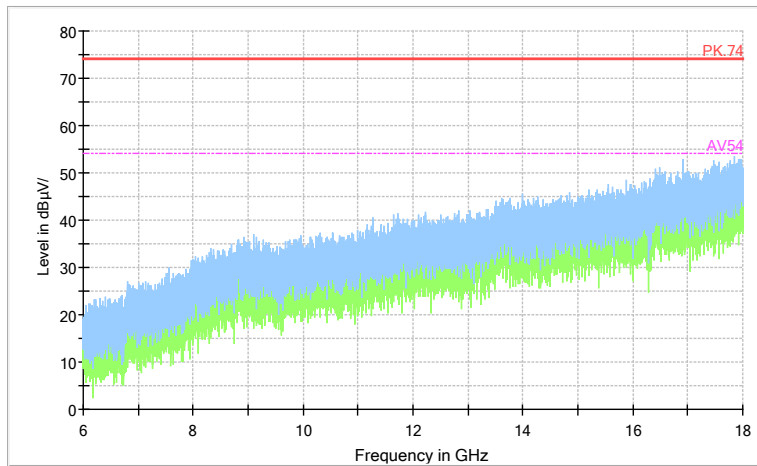

Full Spectrum

Frequency Range: 30MHz -1GHz
 Detector: QP mode
 Test Mode: 802.11ac(VHT40)

Full Spectrum

Frequency Range: 1GHz -6GHz
 Detector: Av mode and PK mode
 Test Mode: 802.11ac(VHT40)

Full Spectrum

Preview Result 2-AVG Preview Result 1-PK+ PK.74 AV54

Comment

Frequency Range: 6GHz -18GHz
 Detector: Av mode and PK mode
 Test Mode: 802.11ac(VHT40)

Full Spectrum

Frequency Range: 18GHz -40GHz
 Detector: Av mode and PK mode
 Test Mode: 802.11ac(VHT40)