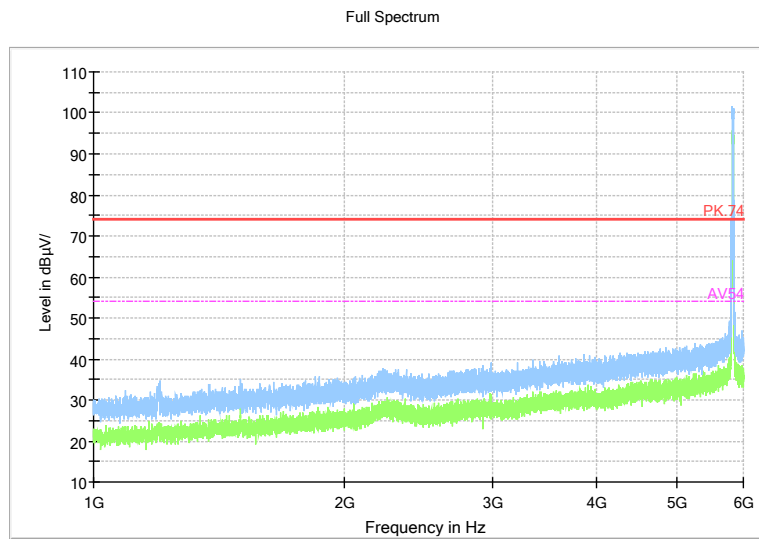

Comment

Frequency Range: 1GHz -6GHz
Detector: Av mode and PK mode
Modulation type: 802.11a