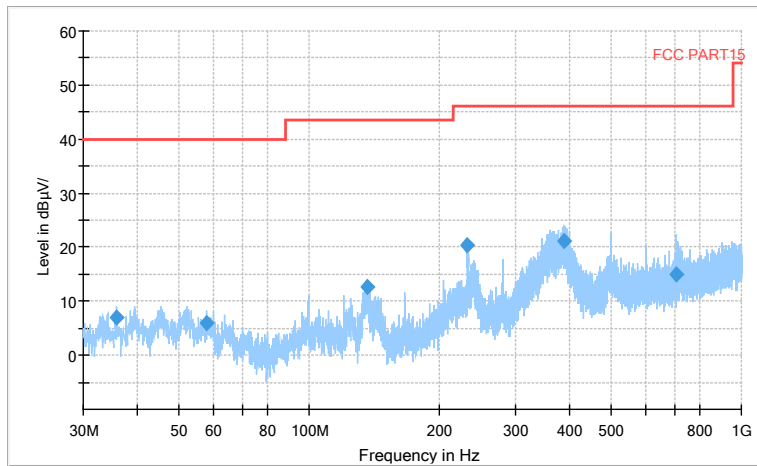

Full Spectrum

— Preview Result 1-PK+   — FCC PART15   ◆ Final_Result QPK

Comment

Frequency Range: 30MHz -1GHz
Detector: QP mode
Test Mode: 802.11n(HT20)