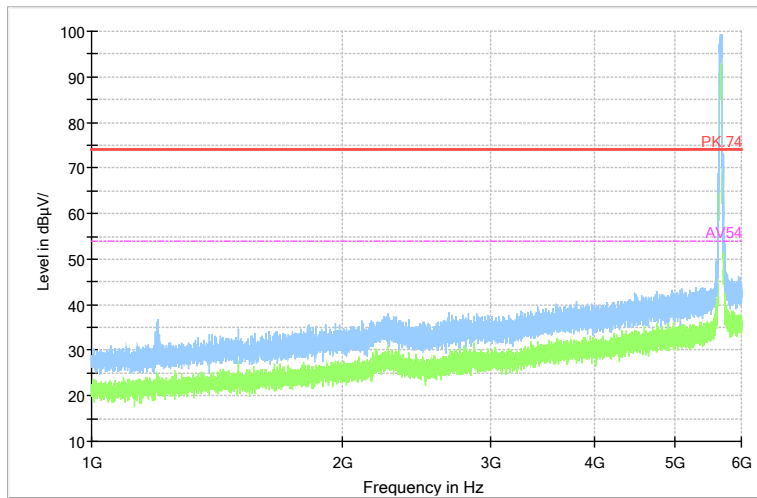

Preview Result 2-AVG Preview Result 1-PK+ PK.74 AV54

Comment

Frequency Range: 6GHz -18GHz
 Detector: Av mode and PK mode
 Modulation type: 802.11n(HT40)

Full Spectrum

Frequency Range: 18GHz -40GHz
 Detector: Av mode and PK mode
 Modulation type: 802.11n(HT40)

Full Spectrum

Frequency Range: 30MHz -1GHz
 Detector: QP mode
 Test Mode: 802.11ac(VHT40)

Full Spectrum

Frequency Range: 1GHz -6GHz
 Detector: Av mode and PK mode
 Test Mode: 802.11ac(VHT40)

Full Spectrum