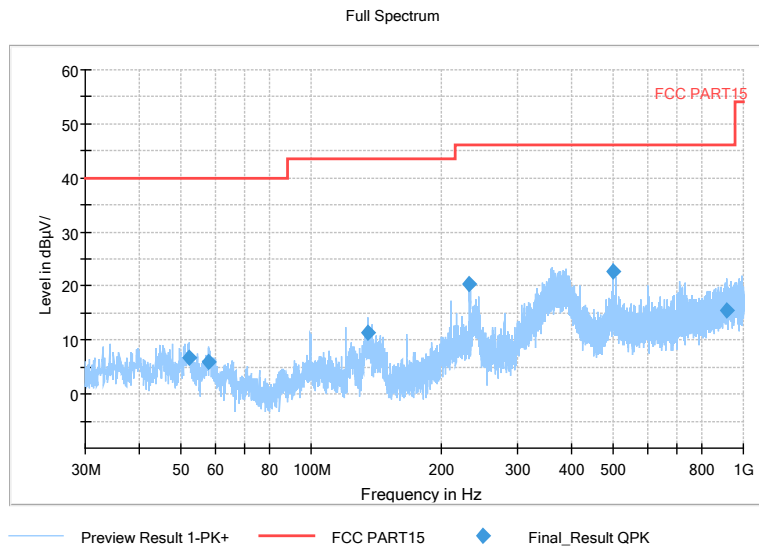

Channel No.:155

Comment

Frequency Range: 30MHz -1GHz
Detector: QP mode
Test Mode: 802.11ac(VHT80)