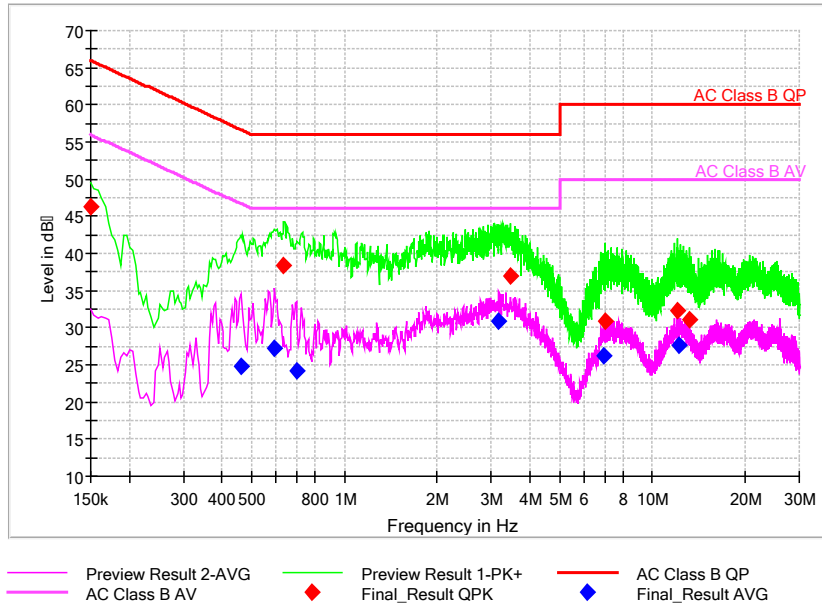

AC Power line Conducted Emission

A “reference path loss” Corr.(dB) is established and the $L_{cable}+ATT+VDF$ is the attenuation of “reference path loss”, and including the cable loss, the attenuation of the attenuator, the voltage division factor of AMN.

The measurement results are obtained as described below:

$$P_{result}=P_{mea}+ Corr.(dB)$$

Sample calculation: $(46.28 \text{ dB}\mu\text{V}) = (16.48 \text{ dB}\mu\text{V}) + (29.7\text{dB})$, the corresponding frequency is 0.150000MHz.

Comment
L+N Line