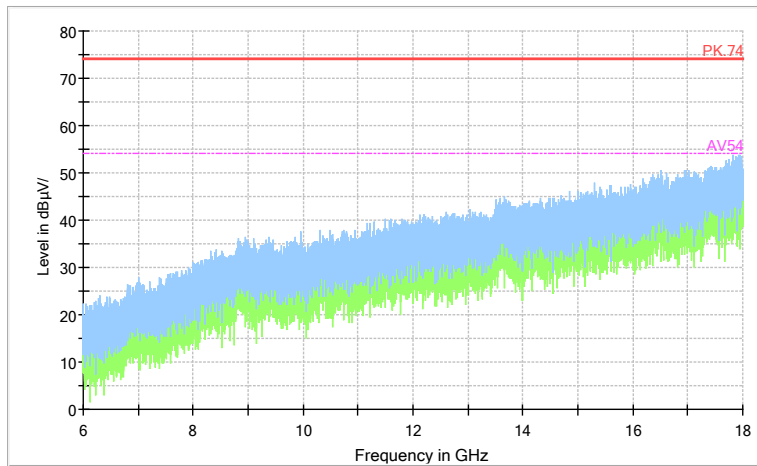

Full Spectrum

Preview Result 2-AVG Preview Result 1-PK+ PK.74 AV54

Comment

Frequency Range: 6GHz -18GHz
 Detector: Av mode and PK mode
 Test Mode: 802.11ac(VHT20)

Full Spectrum

Frequency Range: 18GHz -40GHz
 Detector: Av mode and PK mode
 Test Mode: 802.11ac(VHT20)

Carrier frequency (MHz): 5755
 Channel No.:151

Full Spectrum

Comment

Frequency Range: 30MHz -1GHz
 Detector: QP mode
 Test Mode: 802.11n(HT40)

Full Spectrum

Comment

Frequency Range: 1GHz -6GHz
 Detector: Av mode and PK mode
 Modulation type: 802.11n(HT40)

Full Spectrum

Preview Result 2-AVG Preview Result 1-PK+ PK.74 AV54

Comment

Frequency Range: 6GHz -18GHz
 Detector: Av mode and PK mode
 Modulation type: 802.11n(HT40)

Full Spectrum

Frequency Range: 18GHz -40GHz
 Detector: Av mode and PK mode
 Modulation type: 802.11n(HT40)