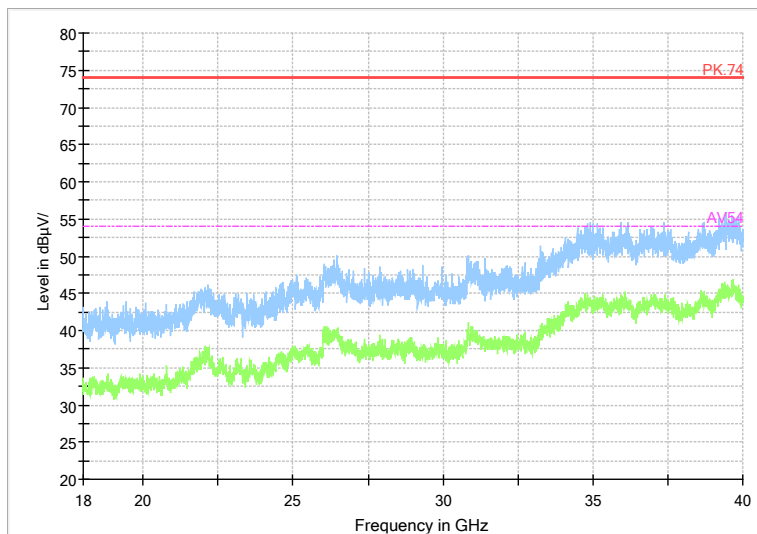

Carrier frequency (MHz): 5690
 Channel No.:138

Full Spectrum

Comment

Frequency Range: 30MHz -1GHz
 Detector: QP mode
 Test Mode: 802.11ac(VHT80)

Full Spectrum

Comment

Frequency Range: 1GHz -6GHz
 Detector: Av mode and PK mode
 Test Mode: 802.11ac(VHT80)

Full Spectrum

Preview Result 2-AVG Preview Result 1-PK+ PK.74 AV54

Comment

Frequency Range: 6GHz -18GHz
 Detector: Av mode and PK mode
 Test Mode: 802.11ac(VHT80)

Full Spectrum

Frequency Range: 18GHz -40GHz
 Detector: Av mode and PK mode
 Test Mode: 802.11ac(VHT80)