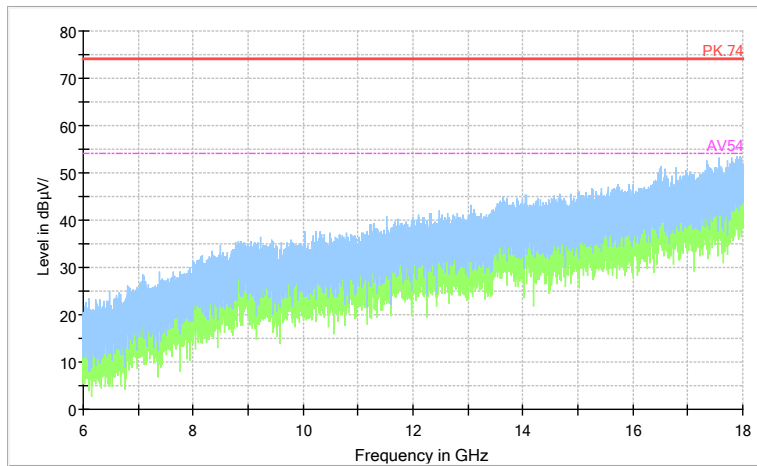

Full Spectrum

Preview Result 2-AVG Preview Result 1-PK+ PK.74 AV54

Comment

Frequency Range: 6GHz -18GHz
 Detector: Av mode and PK mode
 Modulation type: 802.11n(HT40)

Full Spectrum

Frequency Range: 18GHz -40GHz
 Detector: Av mode and PK mode
 Modulation type: 802.11n(HT40)

Full Spectrum

Comment

Frequency Range: 30MHz -1GHz
 Detector: QP mode
 Test Mode: 802.11ac(VHT40)

Full Spectrum

Comment

Frequency Range: 1GHz -6GHz
 Detector: Av mode and PK mode
 Test Mode: 802.11ac(VHT40)

Full Spectrum

Preview Result 2-AVG Preview Result 1-PK+ PK.74 AV54

Comment

Frequency Range: 6GHz -18GHz
 Detector: Av mode and PK mode
 Test Mode: 802.11ac(VHT40)

Full Spectrum

Frequency Range: 18GHz -40GHz
 Detector: Av mode and PK mode
 Test Mode: 802.11ac(VHT40)