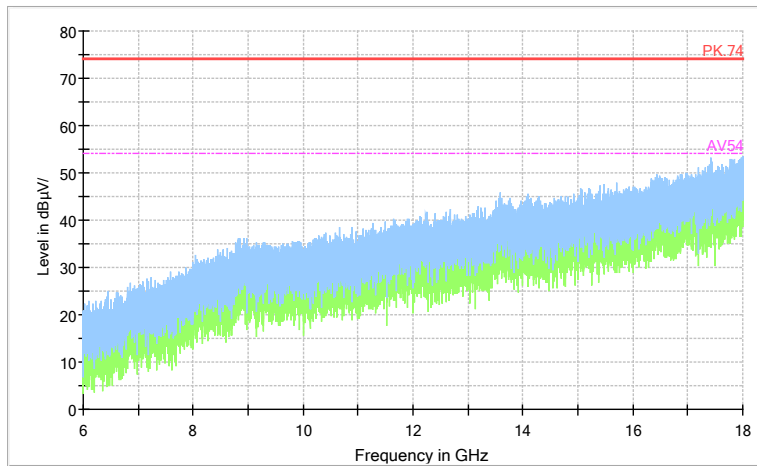

Full Spectrum

Preview Result 2-AVG Preview Result 1-PK+ PK.74 AV54

Comment

Frequency Range: 6GHz -18GHz
 Detector: Av mode and PK mode
 Test Mode: 802.11ac(VHT40)

Full Spectrum

Frequency Range: 18GHz -40GHz
 Detector: Av mode and PK mode
 Test Mode: 802.11ac(VHT40)

Carrier frequency (MHz): 5775

Channel No.:155

Comment

Frequency Range: 30MHz -1GHz
 Detector: QP mode
 Test Mode: 802.11ac(VHT80)

Comment

Frequency Range: 1GHz -6GHz
 Detector: Av mode and PK mode
 Test Mode: 802.11ac(VHT80)

Full Spectrum

Preview Result 2-AVG Preview Result 1-PK+ PK.74 AV54

Comment

Frequency Range: 6GHz -18GHz
 Detector: Av mode and PK mode
 Test Mode: 802.11ac(VHT80)

Full Spectrum

Frequency Range: 18GHz -40GHz
 Detector: Av mode and PK mode
 Test Mode: 802.11ac(VHT80)