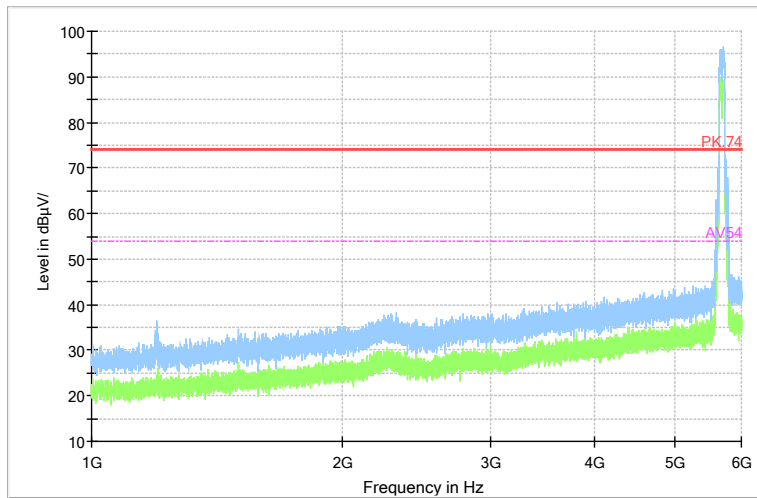

Full Spectrum

Preview Result 2-AVG Preview Result 1-PK+ PK.74 AV54

Comment

Frequency Range: 6GHz -18GHz
 Detector: Av mode and PK mode
 Test Mode: 802.11ac(VHT80)

Full Spectrum

Frequency Range: 18GHz -40GHz
 Detector: Av mode and PK mode
 Test Mode: 802.11ac(VHT80)

Carrier frequency (MHz): 5690
 Channel No.:138

Full Spectrum

Comment

Frequency Range: 30MHz -1GHz
 Detector: QP mode
 Test Mode: 802.11ac(VHT80)

Full Spectrum

Comment

Frequency Range: 1GHz -6GHz
 Detector: Av mode and PK mode
 Test Mode: 802.11ac(VHT80)