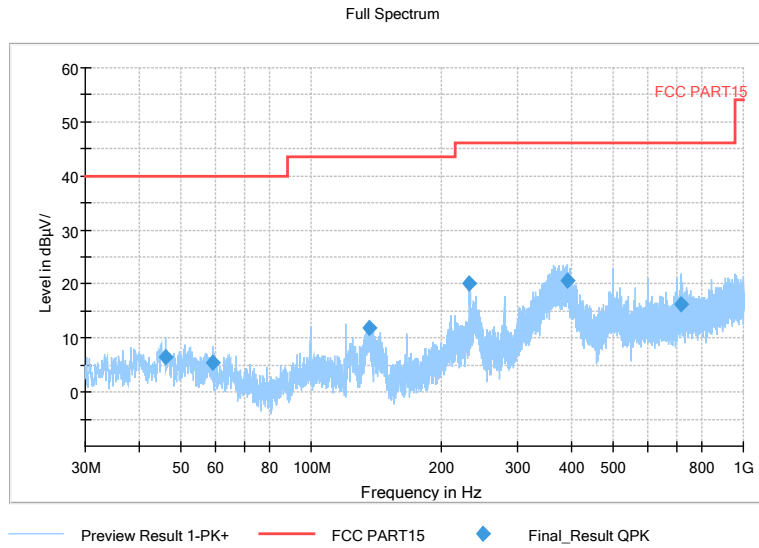

Channel No.:122

Comment

Frequency Range: 30MHz -1GHz
Detector: QP mode
Test Mode: 802.11ac(VHT80)