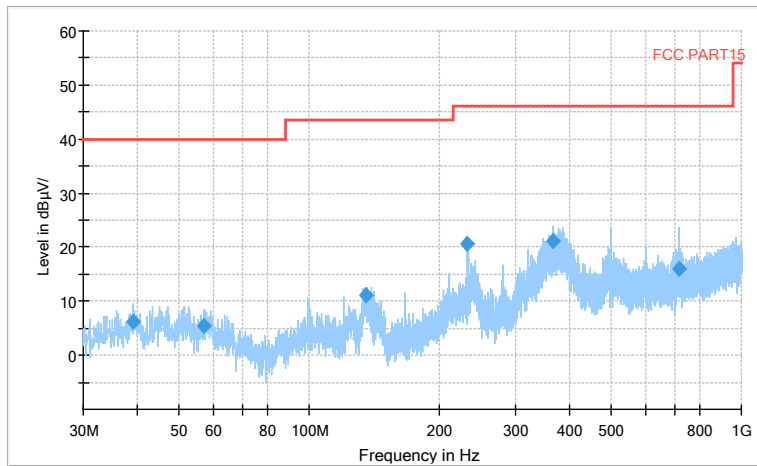

Full Spectrum

— Preview Result 1-PK+   — FCC PART15   ◆ Final_Result QPK

Comment

Frequency Range: 30MHz -1GHz
Detector: QP mode
Test Mode: 802.11ac(VHT20)