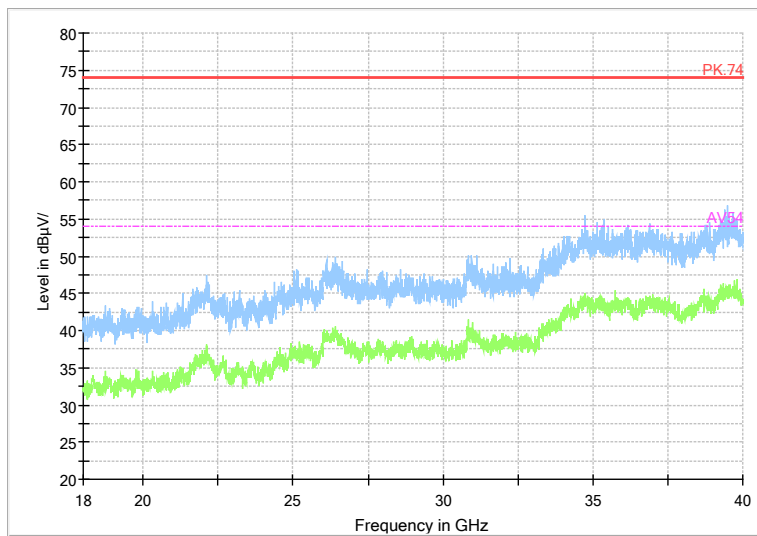

Full Spectrum

Preview Result 2-AVG Preview Result 1-PK+ PK.74 AV54

Comment

Frequency Range: 6GHz -18GHz
 Detector: Av mode and PK mode
 Modulation type: 802.11a

Full Spectrum

Frequency Range: 18GHz -40GHz
 Detector: Av mode and PK mode
 Modulation type: 802.11a