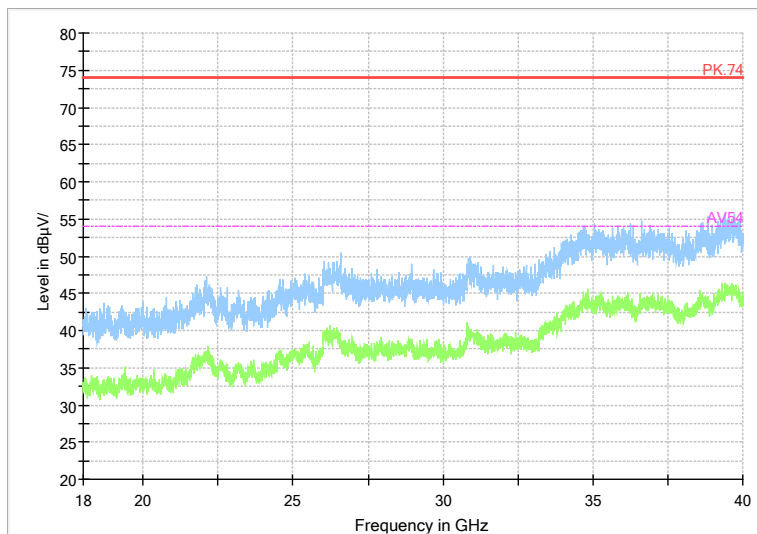

Preview Result 2-AVG Preview Result 1-PK+ PK.74 AV54

Comment

Frequency Range: 6GHz -18GHz
 Detector: Av mode and PK mode
 Modulation type: 802.11n(HT40)

Full Spectrum

Frequency Range: 18GHz -40GHz
 Detector: Av mode and PK mode
 Modulation type: 802.11n(HT40)

Full Spectrum

Frequency Range: 30MHz -1GHz
 Detector: QP mode
 Test Mode: 802.11ac(VHT40)

Full Spectrum

Frequency Range: 1GHz -6GHz
 Detector: Av mode and PK mode
 Test Mode: 802.11ac(VHT40)

Full Spectrum

Preview Result 2-AVG Preview Result 1-PK+ PK.74 AV54

Comment

Frequency Range: 6GHz -18GHz
 Detector: Av mode and PK mode
 Test Mode: 802.11ac(VHT40)

Full Spectrum

Frequency Range: 18GHz -40GHz
 Detector: Av mode and PK mode
 Test Mode: 802.11ac(VHT40)