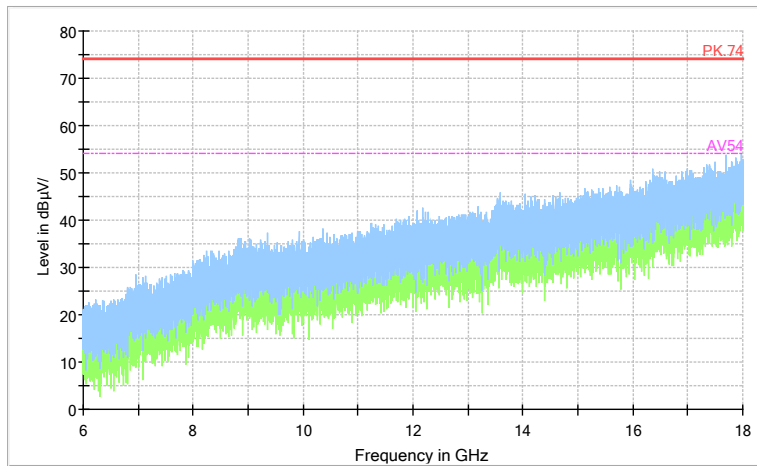

Carrier frequency (MHz): 5745

Channel No.:149

Comment

Frequency Range: 30MHz -1GHz
 Detector: QP mode
 Test Mode: 802.11a

Comment

Frequency Range: 1GHz -6GHz
 Detector: Av mode and PK mode
 Modulation type: 802.11a

Full Spectrum

Preview Result 2-AVG Preview Result 1-PK+ PK.74 AV54

Comment

Frequency Range: 6GHz -18GHz
 Detector: Av mode and PK mode
 Modulation type: 802.11a

Full Spectrum

Frequency Range: 18GHz -40GHz
 Detector: Av mode and PK mode
 Modulation type: 802.11a