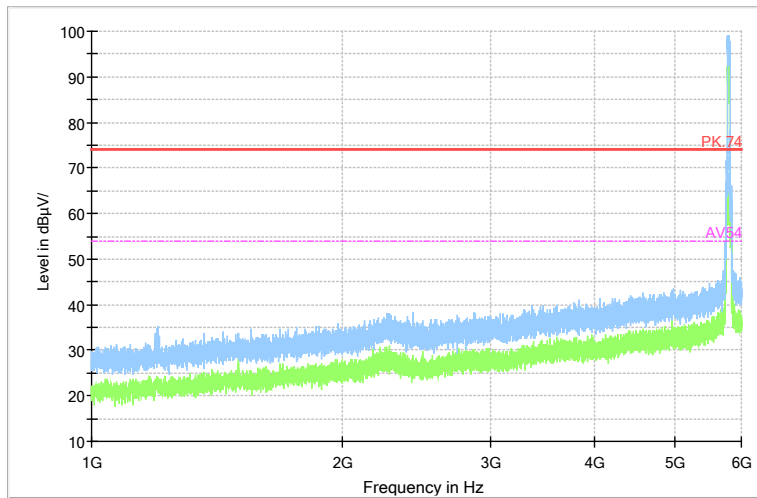

Full Spectrum

Comment

Frequency Range: 1GHz -6GHz
Detector: Av mode and PK mode
Test Mode: 802.11ac(VHT40)