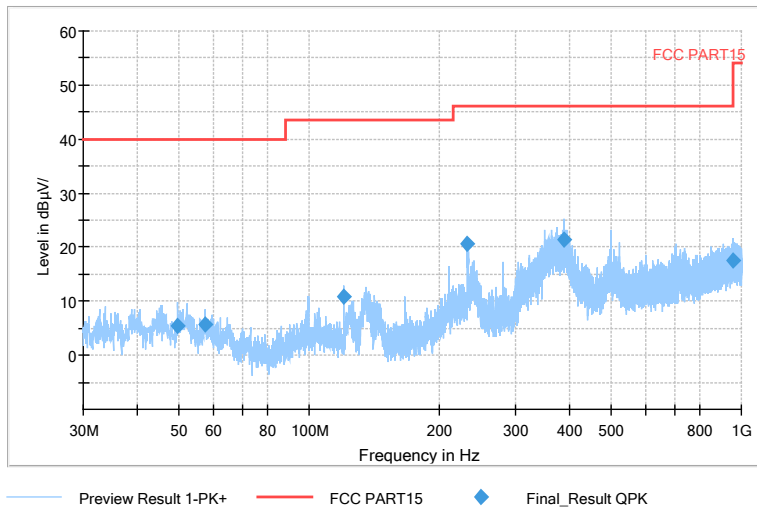

Full Spectrum

Comment

Frequency Range: 30MHz -1GHz
Detector: QP mode
Test Mode: 802.11n(HT40)