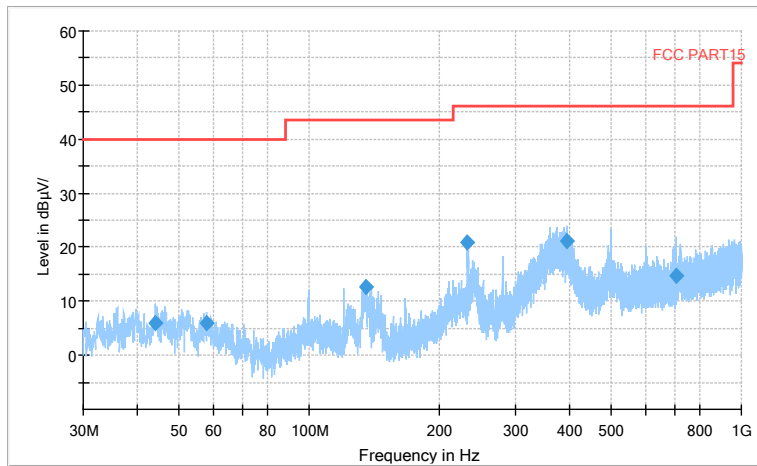

Full Spectrum

Preview Result 1-PK+   FCC PART15   Final_Result QPK

Comment

Frequency Range: 30MHz -1GHz
Detector: QP mode
Test Mode: 802.11ac(VHT20)