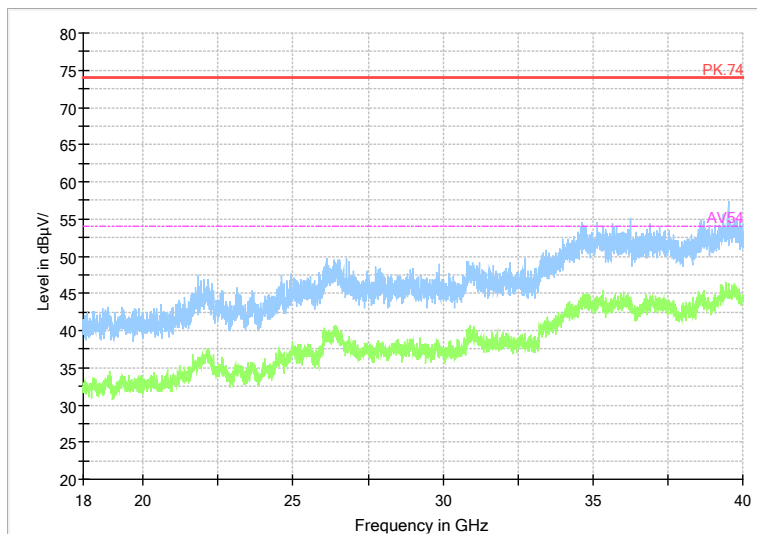

Full Spectrum

Preview Result 2-AVG Preview Result 1-PK+ PK.74 AV54

Comment

Frequency Range: 6GHz -18GHz
 Detector: Av mode and PK mode
 Test Mode: 802.11ac(VHT40)

Full Spectrum

Frequency Range: 18GHz -40GHz
 Detector: Av mode and PK mode
 Test Mode: 802.11ac(VHT40)