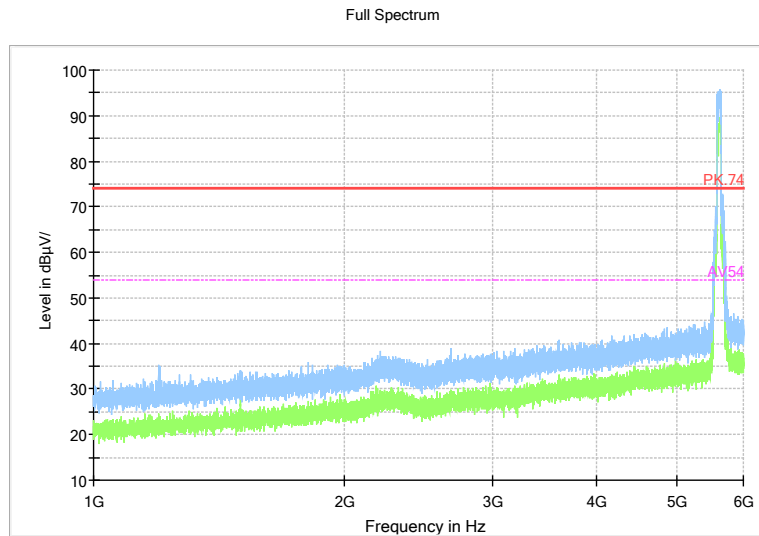

Comment

Frequency Range: 1GHz -6GHz
Detector: Av mode and PK mode
Test Mode: 802.11ac(VHT80)