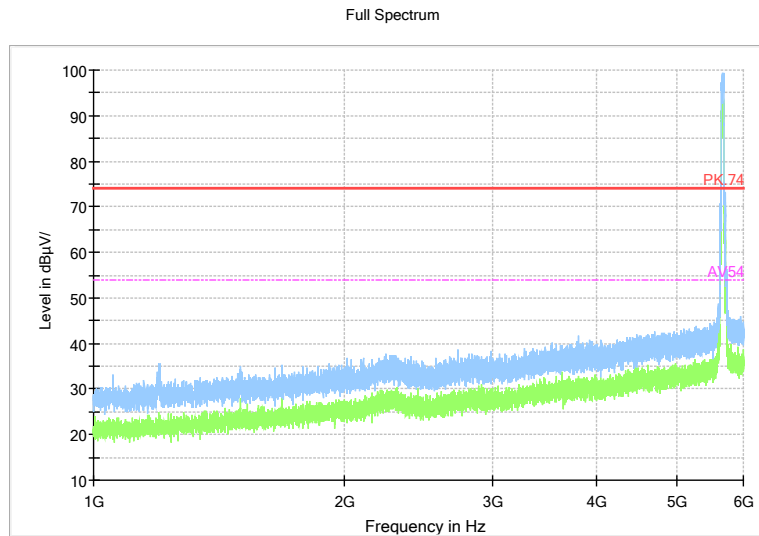

Channel No.:142

Comment

Frequency Range: 30MHz -1GHz
 Detector: QP mode
 Test Mode: 802.11n(HT40)

Comment

Frequency Range: 1GHz -6GHz
 Detector: Av mode and PK mode
 Modulation type: 802.11n(HT40)

Full Spectrum