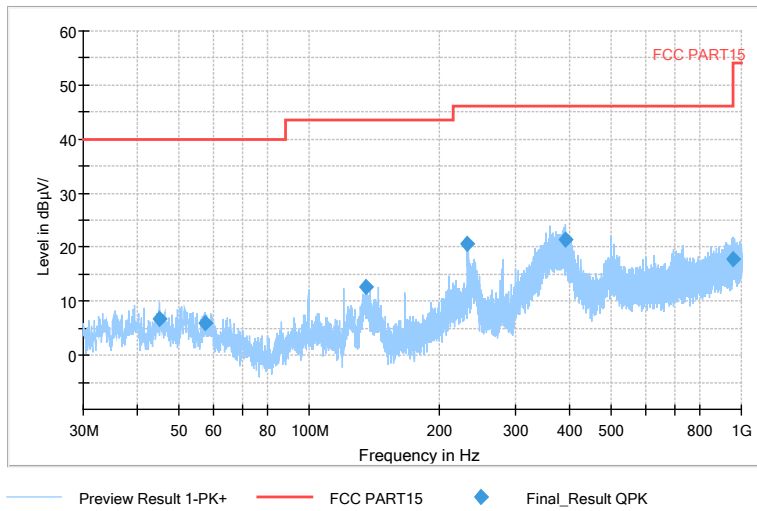

Full Spectrum

Comment

Frequency Range: 30MHz -1GHz
Detector: QP mode
Test Mode: 802.11ac(VHT40)