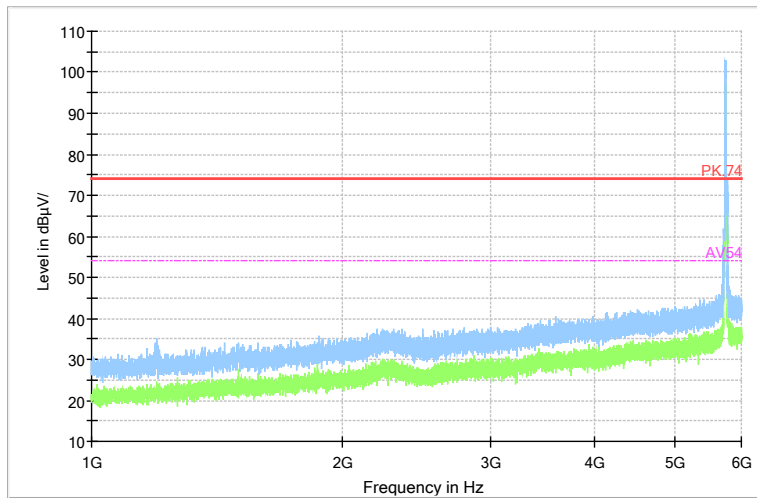

Full Spectrum

Comment

Frequency Range: 1GHz -6GHz
Detector: Av mode and PK mode
Modulation type: 802.11n(HT20)