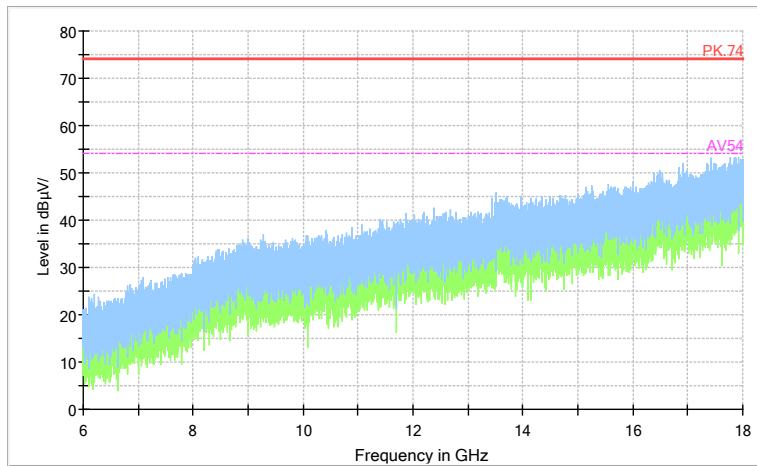

Full Spectrum

Preview Result 2-AVG Preview Result 1-PK+ PK.74 AV54

Comment

Frequency Range: 6GHz -18GHz
 Detector: Av mode and PK mode
 Test Mode: 802.11ac(VHT20)

Full Spectrum

Frequency Range: 18GHz -40GHz
 Detector: Av mode and PK mode
 Test Mode: 802.11ac(VHT20)

Carrier frequency (MHz): 5825
 Channel No.:165

Comment

Frequency Range: 30MHz -1GHz
 Detector: QP mode
 Test Mode: 802.11a

Comment

Frequency Range: 1GHz -6GHz
 Detector: Av mode and PK mode
 Modulation type: 802.11a

Full Spectrum

Preview Result 2-AVG Preview Result 1-PK+ PK.74 AV54

Comment

Frequency Range: 6GHz -18GHz
 Detector: Av mode and PK mode
 Modulation type: 802.11a

Full Spectrum

Frequency Range: 18GHz -40GHz
 Detector: Av mode and PK mode
 Modulation type: 802.11a