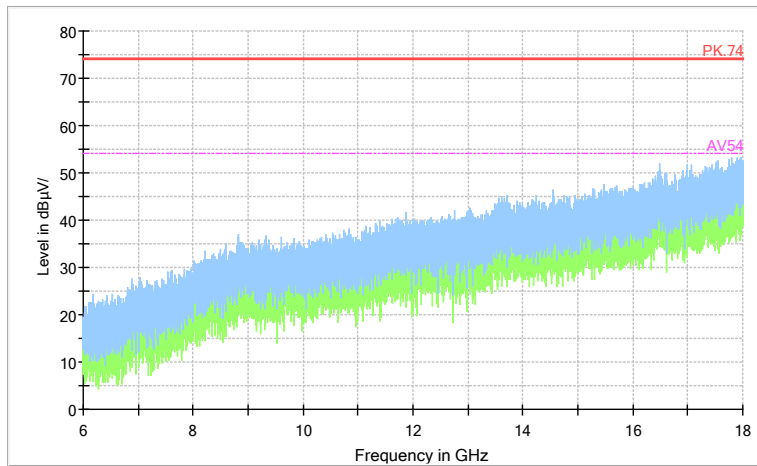

Full Spectrum

Preview Result 1-PK+ FCC PART15 Final_Result QPK

Comment

Frequency Range: 30MHz -1GHz
 Detector: QP mode
 Test Mode: 802.11ac(VHT20)

Full Spectrum

Comment

Frequency Range: 1GHz -6GHz
 Detector: Av mode and PK mode
 Test Mode: 802.11ac(VHT20)

Full Spectrum

Preview Result 2-AVG Preview Result 1-PK+ PK.74 AV54

Comment

Frequency Range: 6GHz -18GHz
 Detector: Av mode and PK mode
 Test Mode: 802.11ac(VHT20)

Full Spectrum

Frequency Range: 18GHz -40GHz
 Detector: Av mode and PK mode
 Test Mode: 802.11ac(VHT20)