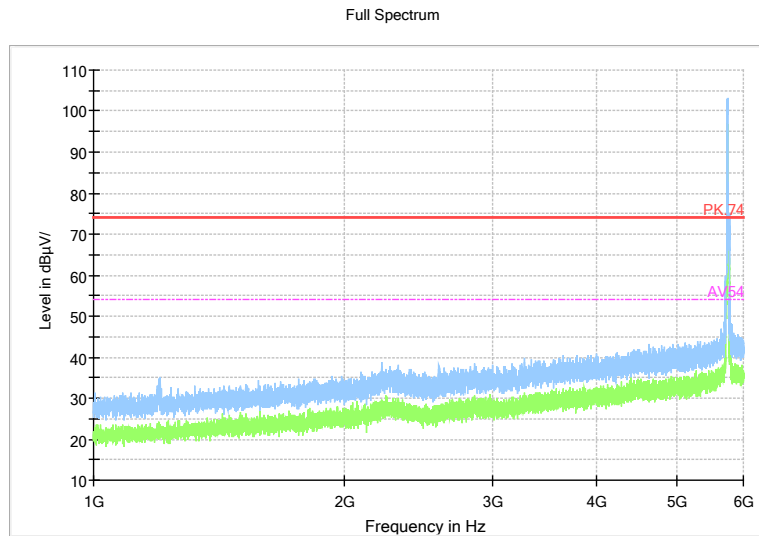

Comment

Frequency Range: 1GHz -6GHz
Detector: Av mode and PK mode
Modulation type: 802.11a