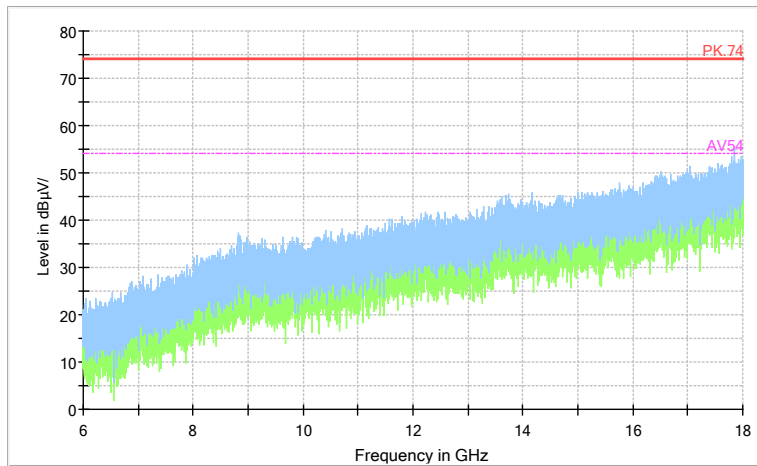

Full Spectrum

Preview Result 2-AVG   Preview Result 1-PK+   PK.74   AV54

Comment

Frequency Range: 6GHz -18GHz
Detector: Av mode and PK mode
Modulation type: 802.11n(HT20)