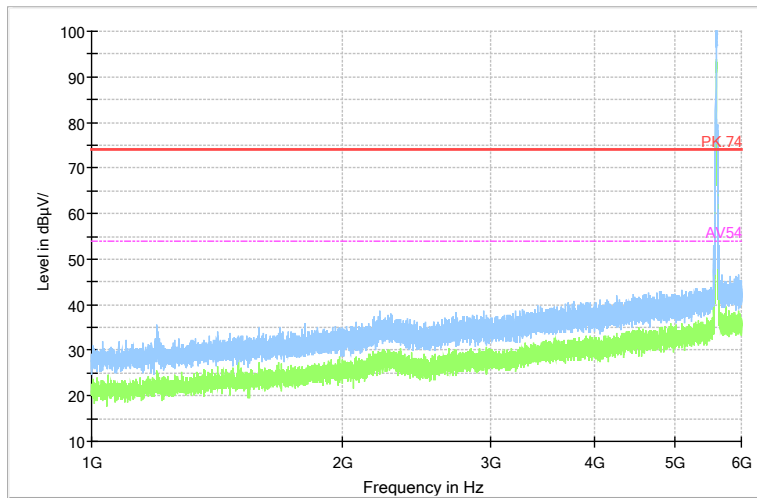

Full Spectrum

Comment

Frequency Range: 1GHz -6GHz
Detector: Av mode and PK mode
Modulation type: 802.11a