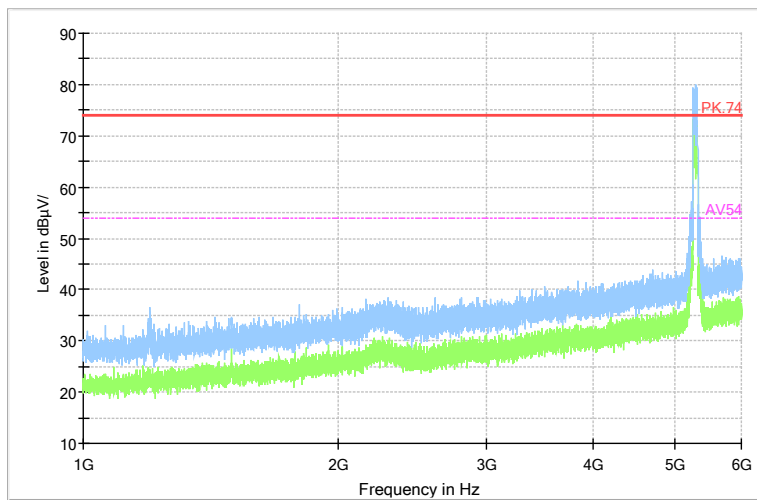

Full Spectrum

Frequency Range: 18GHz -40GHz
 Detector: Av mode and PK mode
 Test Mode: 802.11ac(VHT40)

Carrier frequency (MHz): 5290
 Channel No.:58

Full Spectrum

Comment

Frequency Range: 30MHz -1GHz
 Detector: QP mode
 Test Mode: 802.11ac(VHT80)

Full Spectrum

Comment

Frequency Range: 1GHz -6GHz
 Detector: Av mode and PK mode
 Test Mode: 802.11ac(VHT80)

Full Spectrum

Preview Result 2-AVG Preview Result 1-PK+ PK.74 AV54

Comment

Frequency Range: 6GHz -18GHz
 Detector: Av mode and PK mode
 Test Mode: 802.11ac(VHT80)