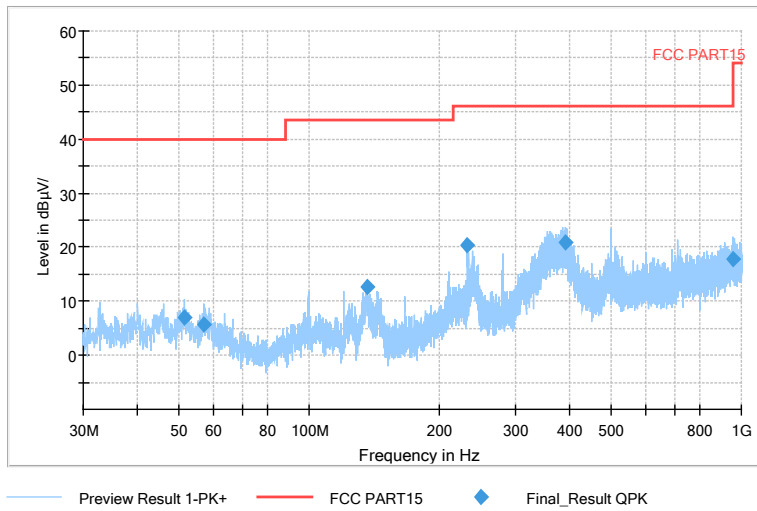

Full Spectrum

Comment

Frequency Range: 30MHz -1GHz
Detector: QP mode
Test Mode: 802.11n(HT40)