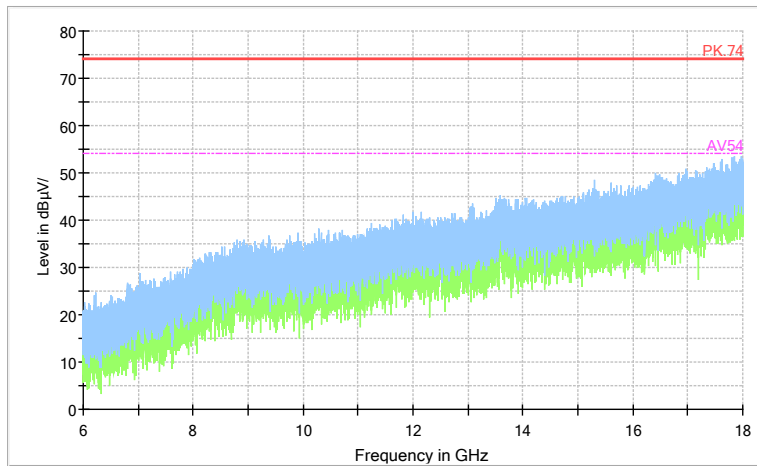

Full Spectrum

Preview Result 2-AVG   Preview Result 1-PK+   PK.74   AV54

Comment

Frequency Range: 6GHz -18GHz
Detector: Av mode and PK mode
Test Mode: 802.11ac(VHT40)