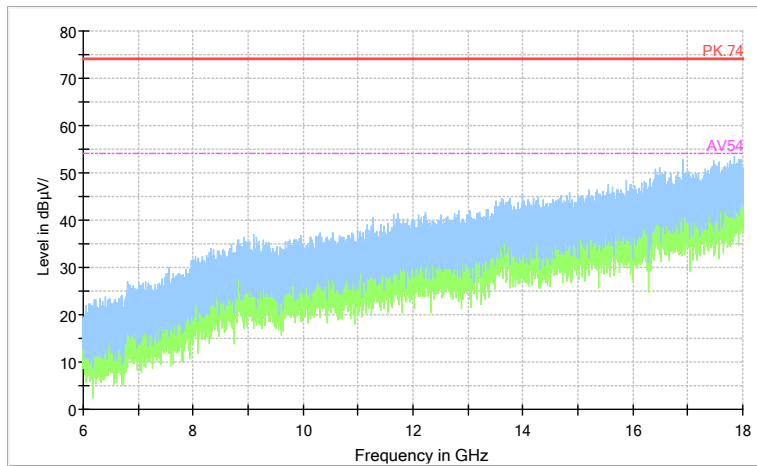

Full Spectrum

Preview Result 2-AVG   Preview Result 1-PK+   PK.74   AV54

Comment

Frequency Range: 6GHz -18GHz
Detector: Av mode and PK mode
Modulation type: 802.11n(HT20)