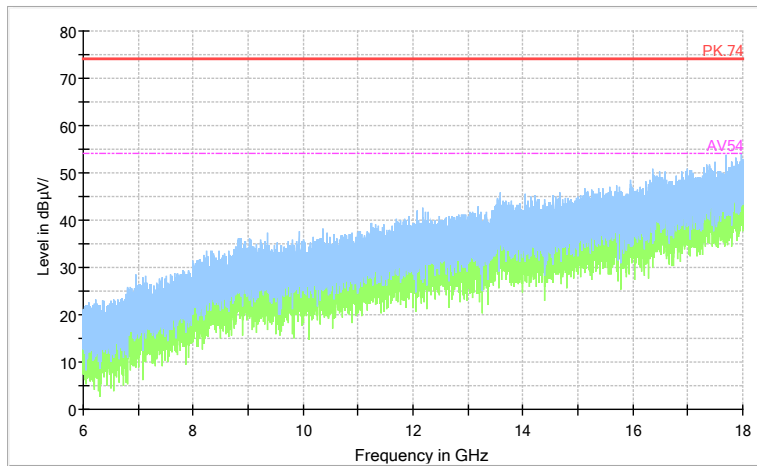

Full Spectrum

Preview Result 2-AVG   Preview Result 1-PK+   PK.74   AV54

Comment

Frequency Range: 6GHz -18GHz
Detector: Av mode and PK mode
Test Mode: 802.11ac(VHT80)