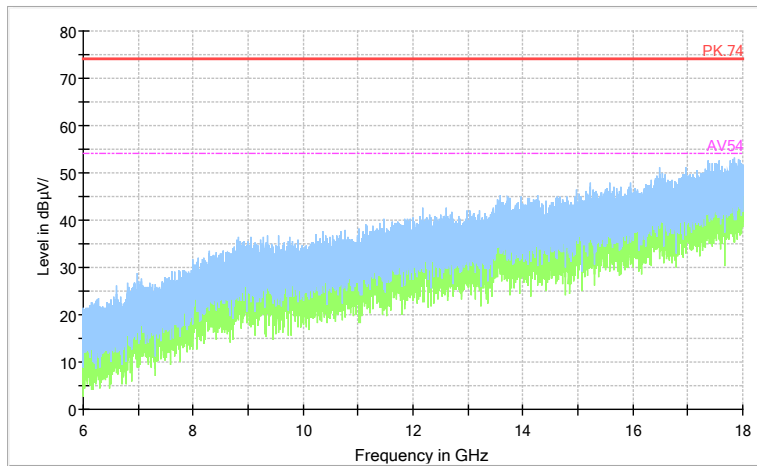

Full Spectrum

Frequency Range: 18GHz -40GHz
 Detector: Av mode and PK mode
 Modulation type: 802.11n(HT20)

Full Spectrum

Comment

Frequency Range: 30MHz -1GHz
 Detector: QP mode
 Test Mode: 802.11ac(VHT20)

Full Spectrum

Comment

Frequency Range: 1GHz -6GHz
 Detector: Av mode and PK mode
 Test Mode: 802.11ac(VHT20)

Full Spectrum

Preview Result 2-AVG Preview Result 1-PK+ PK.74 AV54

Comment

Frequency Range: 6GHz -18GHz
 Detector: Av mode and PK mode
 Test Mode: 802.11ac(VHT20)