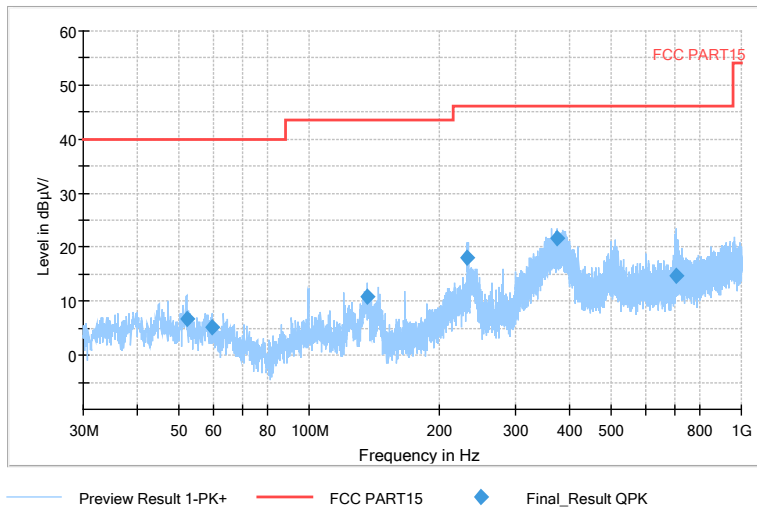

Full Spectrum

Comment

Frequency Range: 30MHz -1GHz
Detector: QP mode
Test Mode: 802.11n(HT40)