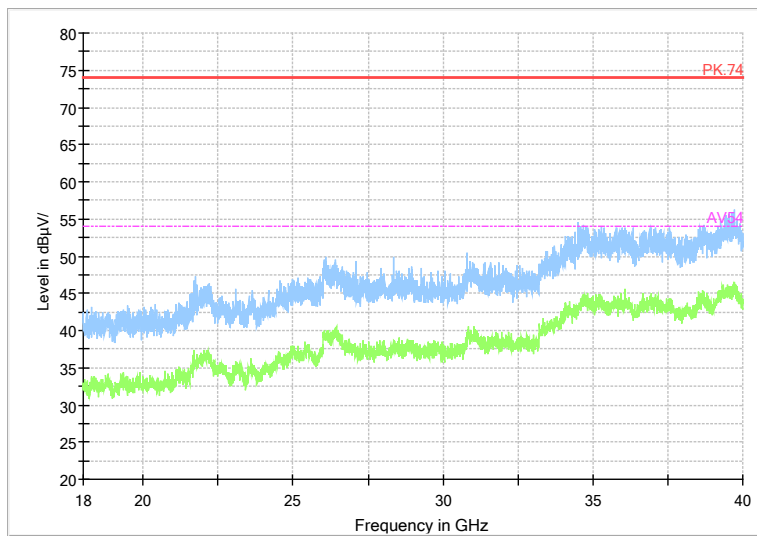

Full Spectrum

Frequency Range: 18GHz -40GHz
Detector: Av mode and PK mode
Modulation type: 802.11n(HT20)