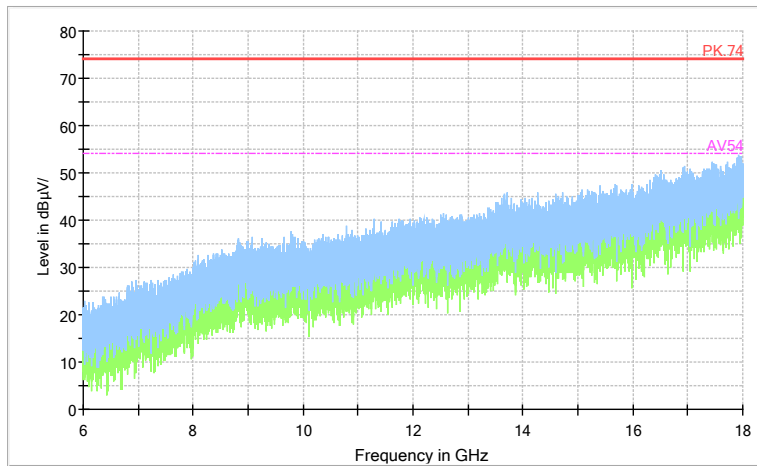

Full Spectrum

Preview Result 2-AVG   Preview Result 1-PK+   PK.74   AV54

Comment

Frequency Range: 6GHz -18GHz
Detector: Av mode and PK mode
Test Mode: 802.11ac(VHT40)