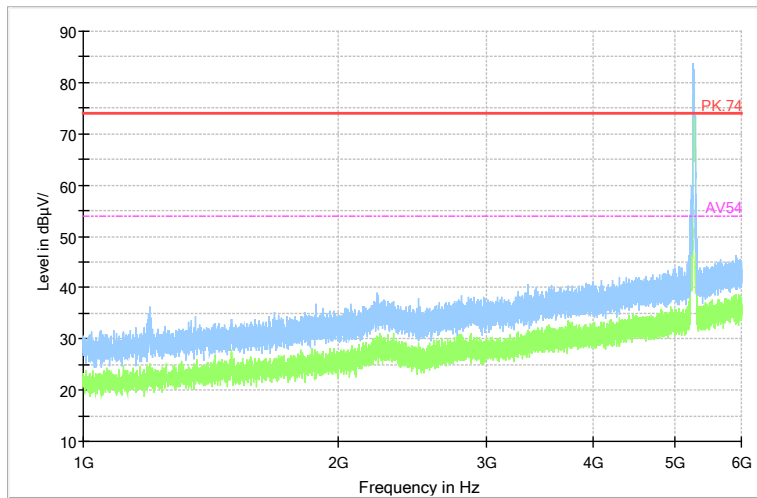

Full Spectrum

Frequency Range: 18GHz -40GHz
 Detector: Av mode and PK mode
 Modulation type: 802.11n(HT40)

Full Spectrum

Comment

Frequency Range: 30MHz -1GHz
 Detector: QP mode
 Test Mode: 802.11ac(VHT40)

Full Spectrum

Comment

Frequency Range: 1GHz -6GHz
 Detector: Av mode and PK mode
 Test Mode: 802.11ac(VHT40)

Full Spectrum

Preview Result 2-AVG Preview Result 1-PK+ PK.74 AV54

Comment

Frequency Range: 6GHz -18GHz
 Detector: Av mode and PK mode
 Test Mode: 802.11ac(VHT40)