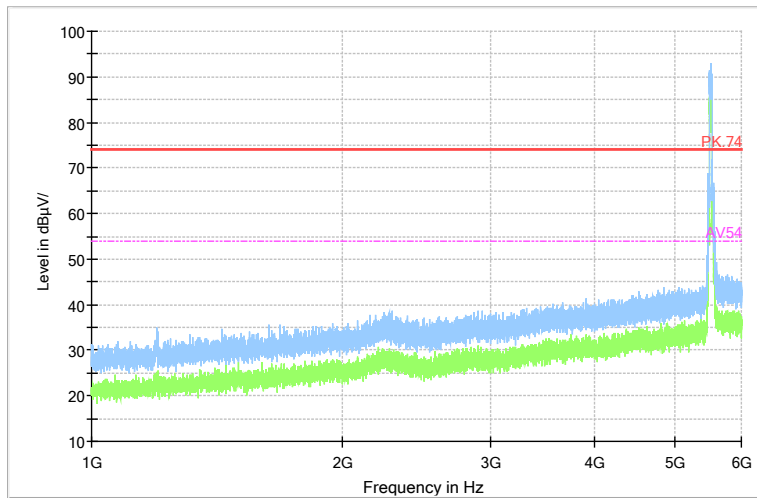

Full Spectrum

Comment

Frequency Range: 1GHz -6GHz
Detector: Av mode and PK mode
Modulation type: 802.11n(HT40)