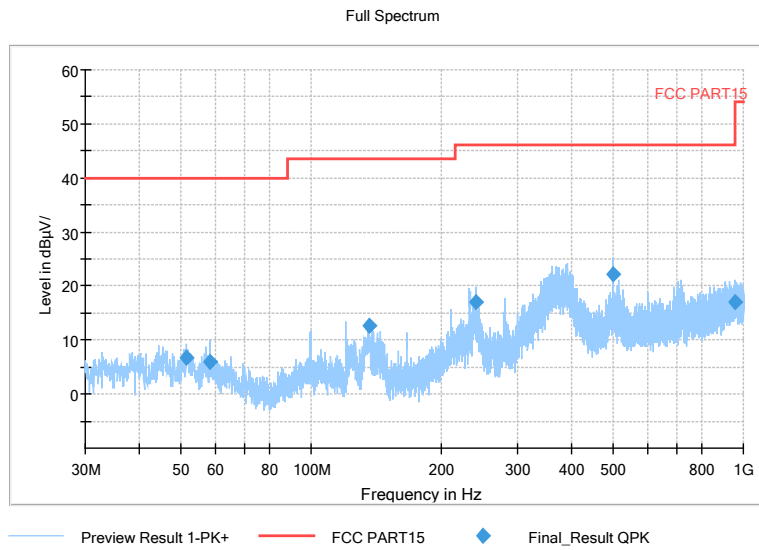

Channel No.:64

Comment

Frequency Range: 30MHz -1GHz
Detector: QP mode
Test Mode: 802.11a