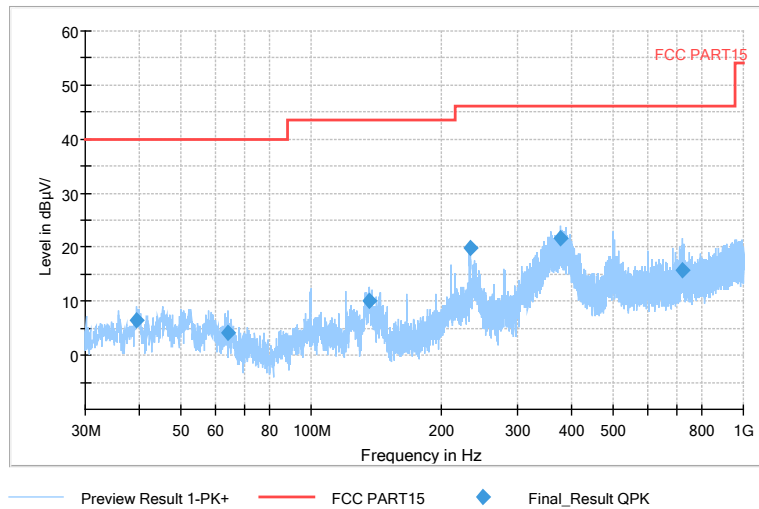

Full Spectrum

Comment

Frequency Range: 30MHz -1GHz
Detector: QP mode
Test Mode: 802.11n(HT20)