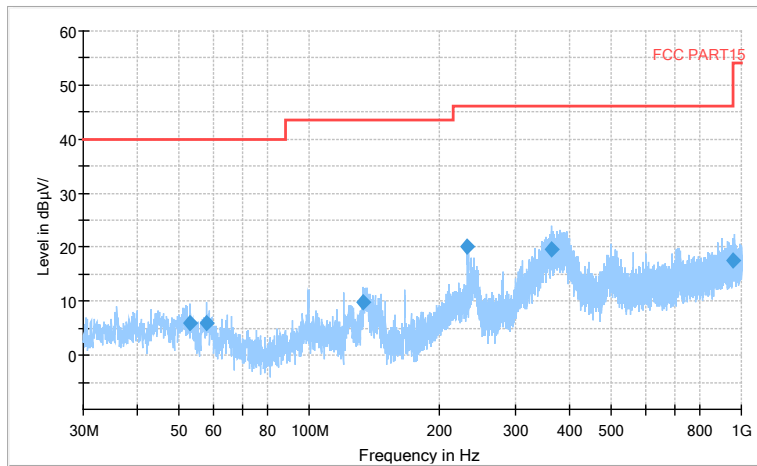

Full Spectrum

Preview Result 1-PK+   FCC PART15   Final_Result QPK

Comment

Frequency Range: 30MHz -1GHz
Detector: QP mode
Test Mode: 802.11n(HT20)