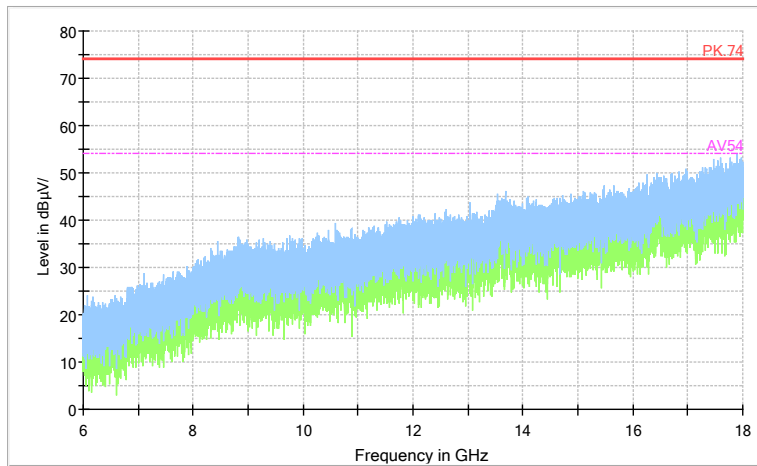

Full Spectrum

Preview Result 2-AVG   Preview Result 1-PK+   PK.74   AV54

Comment

Frequency Range: 6GHz -18GHz
Detector: Av mode and PK mode
Test Mode: 802.11ac(VHT40)