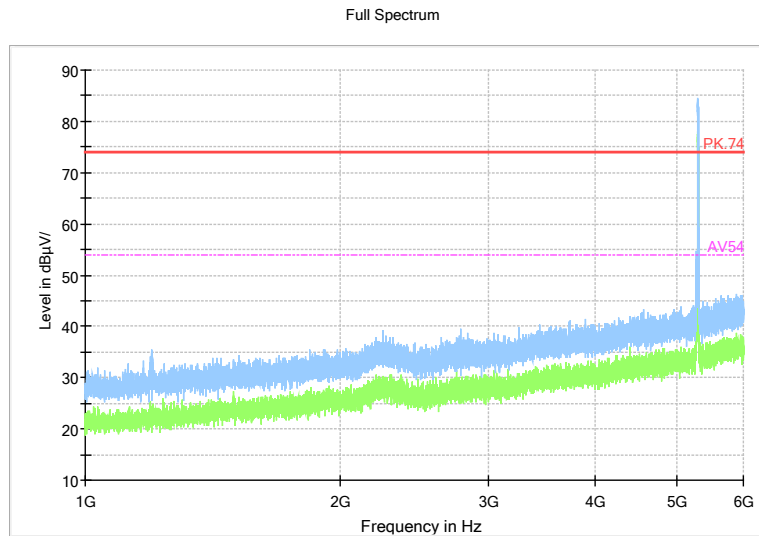

Channel No.:60

Comment

Frequency Range: 30MHz -1GHz
Detector: QP mode
Test Mode: 802.11a

Comment

Frequency Range: 1GHz -6GHz
Detector: Av mode and PK mode
Modulation type: 802.11a

Full Spectrum

Comment

Frequency Range: 6GHz -18GHz
 Detector: Av mode and PK mode
 Modulation type: 802.11a

Full Spectrum

Frequency Range: 18GHz -40GHz
 Detector: Av mode and PK mode
 Modulation type: 802.11a

Full Spectrum

Comment

Frequency Range: 30MHz -1GHz
 Detector: QP mode
 Test Mode: 802.11n(HT20)

Full Spectrum