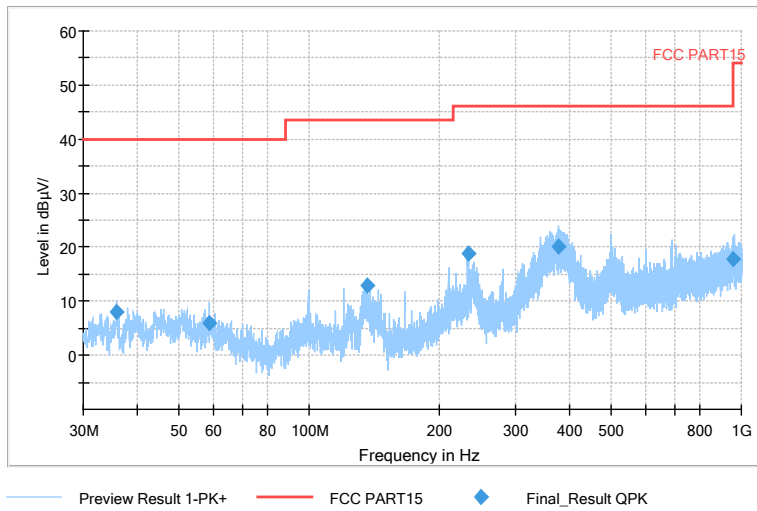

Full Spectrum

Comment

Frequency Range: 30MHz -1GHz
Detector: QP mode
Test Mode: 802.11ac(VHT40)