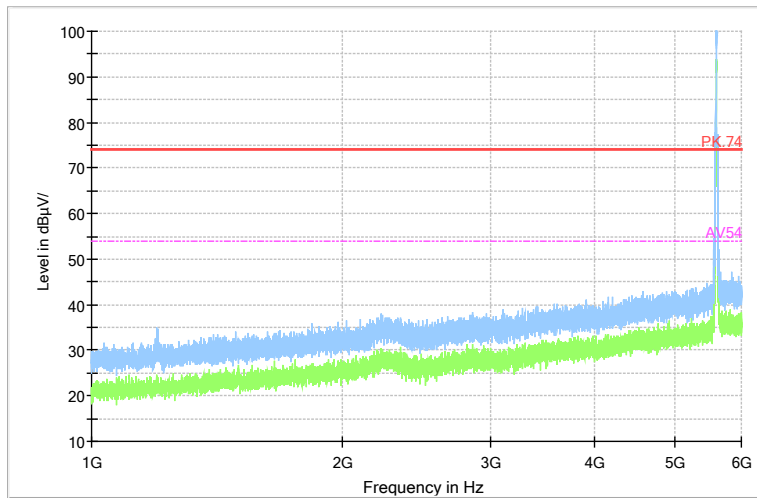

Full Spectrum

Frequency Range: 18GHz -40GHz
 Detector: Av mode and PK mode
 Modulation type: 802.11a

Full Spectrum

Comment

Frequency Range: 30MHz -1GHz
 Detector: QP mode
 Test Mode: 802.11n(HT20)

Full Spectrum