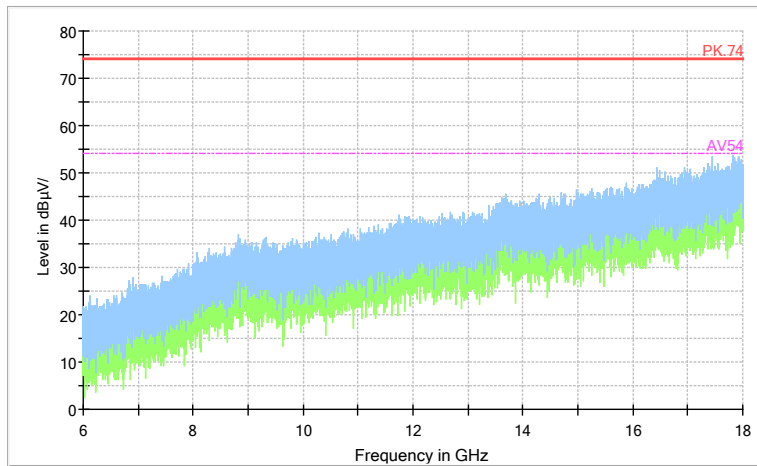

Full Spectrum

Frequency Range: 18GHz -40GHz
 Detector: Av mode and PK mode
 Modulation type: 802.11a

Full Spectrum

Comment

Frequency Range: 30MHz -1GHz
 Detector: QP mode
 Test Mode: 802.11n(HT20)

Full Spectrum

Comment

Frequency Range: 1GHz -6GHz
 Detector: Av mode and PK mode
 Modulation type: 802.11n(HT20)

Full Spectrum

Preview Result 2-AVG Preview Result 1-PK+ PK.74 AV54

Comment

Frequency Range: 6GHz -18GHz
 Detector: Av mode and PK mode
 Modulation type: 802.11n(HT20)