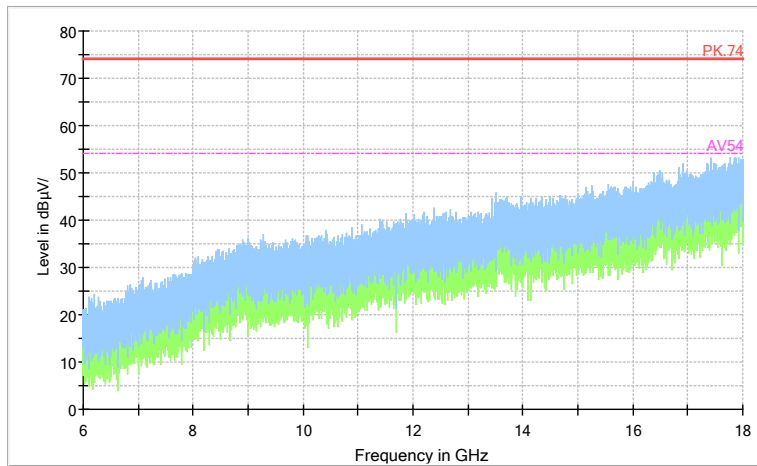

Full Spectrum

Preview Result 2-AVG   Preview Result 1-PK+   PK.74   AV54

Comment

Frequency Range: 6GHz -18GHz
Detector: Av mode and PK mode
Test Mode: 802.11ac(VHT40)