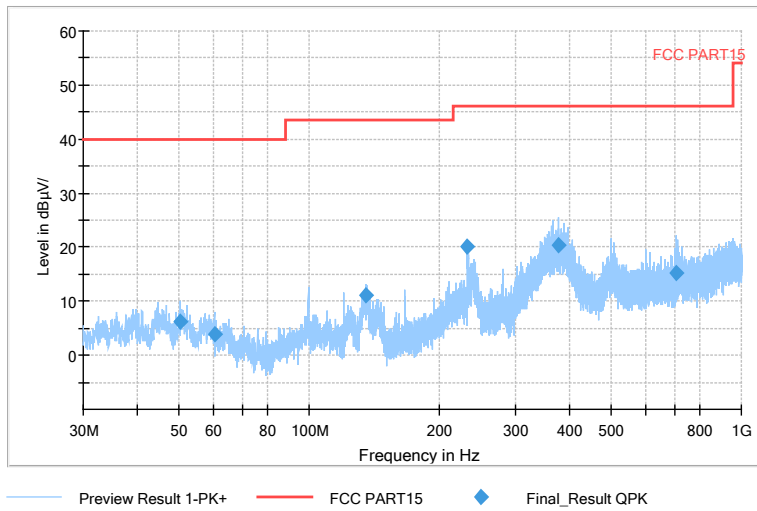

Full Spectrum

Comment

Frequency Range: 30MHz -1GHz
Detector: QP mode
Test Mode: 802.11n(HT20)