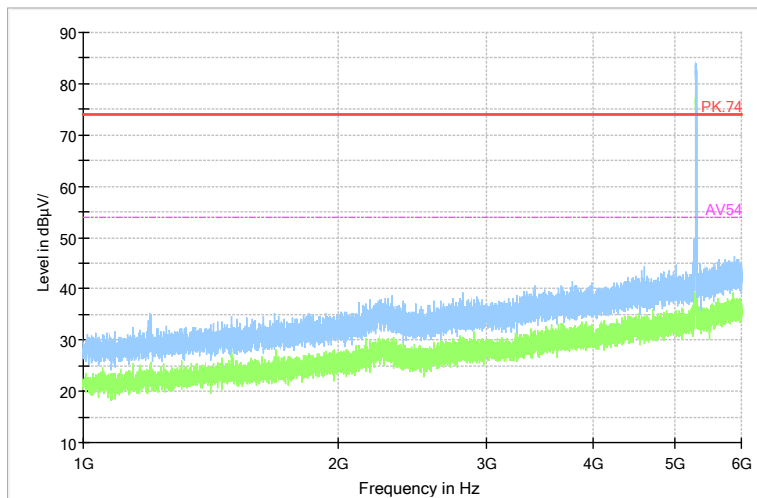

Channel No.:60

Comment

Frequency Range: 30MHz -1GHz
Detector: QP mode
Test Mode: 802.11a

Comment

Frequency Range: 1GHz -6GHz
Detector: Av mode and PK mode
Modulation type: 802.11a

Full Spectrum

Comment

Frequency Range: 6GHz -18GHz
 Detector: Av mode and PK mode
 Modulation type: 802.11a

Full Spectrum

Frequency Range: 18GHz -40GHz
 Detector: Av mode and PK mode
 Modulation type: 802.11a

Full Spectrum

Comment

Frequency Range: 30MHz -1GHz
 Detector: QP mode
 Test Mode: 802.11n(HT20)

Full Spectrum

Comment

Frequency Range: 1GHz -6GHz
 Detector: Av mode and PK mode
 Modulation type: 802.11n(HT20)

Full Spectrum

Preview Result 2-AVG Preview Result 1-PK+ PK.74 AV54

Comment

Frequency Range: 6GHz -18GHz
 Detector: Av mode and PK mode
 Modulation type: 802.11n(HT20)