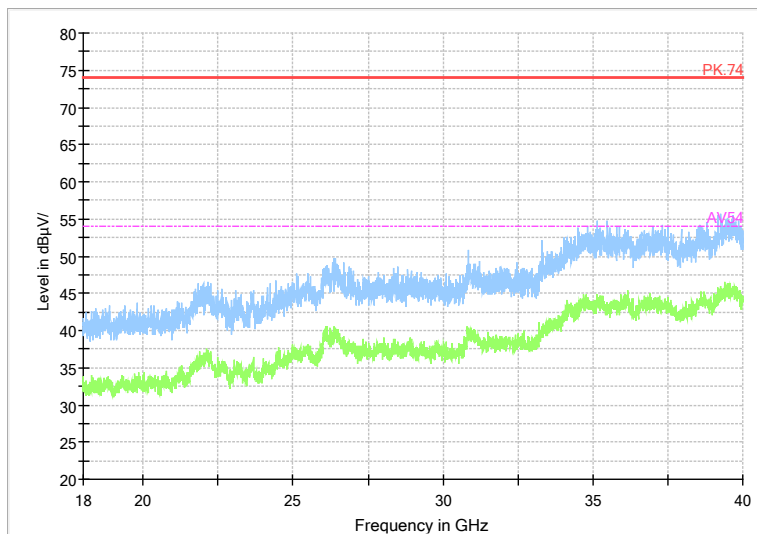

Full Spectrum

Comment

Frequency Range: 1GHz -6GHz
 Detector: Av mode and PK mode
 Test Mode: 802.11ac(VHT40)

Full Spectrum

Preview Result 2-AVG Preview Result 1-PK+ PK.74 AV54

Comment

Frequency Range: 6GHz -18GHz
 Detector: Av mode and PK mode
 Test Mode: 802.11ac(VHT40)

Full Spectrum

Frequency Range: 18GHz -40GHz
 Detector: Av mode and PK mode
 Test Mode: 802.11ac(VHT40)

Carrier frequency (MHz): 5710