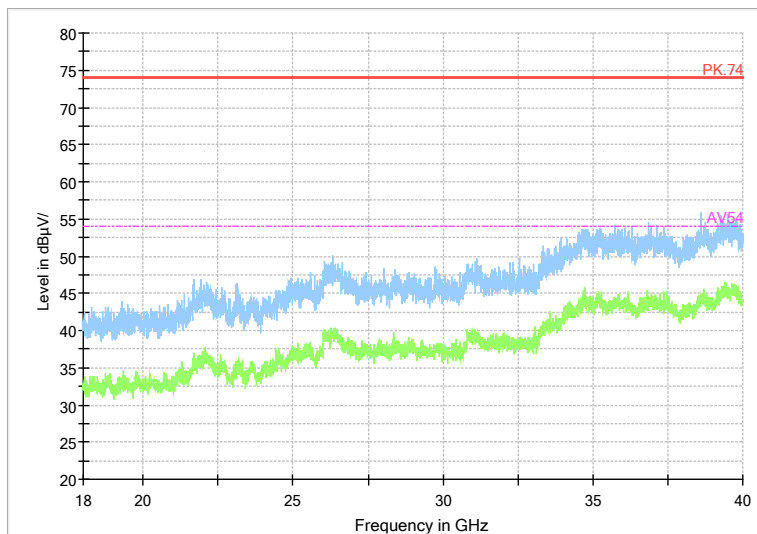

Full Spectrum

Comment

Frequency Range: 1GHz -6GHz
 Detector: Av mode and PK mode
 Test Mode: 802.11ac(VHT20)

Full Spectrum

Preview Result 2-AVG Preview Result 1-PK+ PK.74 AV54

Comment

Frequency Range: 6GHz -18GHz
 Detector: Av mode and PK mode
 Test Mode: 802.11ac(VHT20)

Full Spectrum

Frequency Range: 18GHz -40GHz
 Detector: Av mode and PK mode
 Test Mode: 802.11ac(VHT20)

Carrier frequency (MHz): 5510
 Channel No.:102

Full Spectrum

Comment

Frequency Range: 30MHz -1GHz
 Detector: QP mode
 Test Mode: 802.11n(HT40)