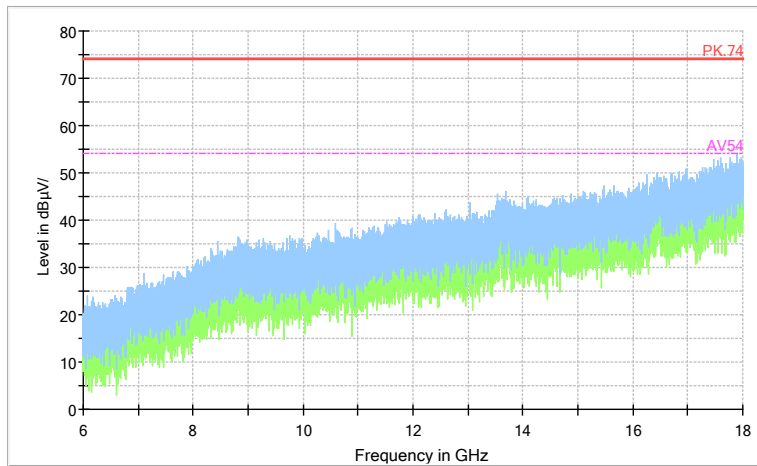

Full Spectrum

Preview Result 2-AVG   Preview Result 1-PK+   PK.74   AV54

Comment

Frequency Range: 6GHz -18GHz
Detector: Av mode and PK mode
Modulation type: 802.11n(HT40)