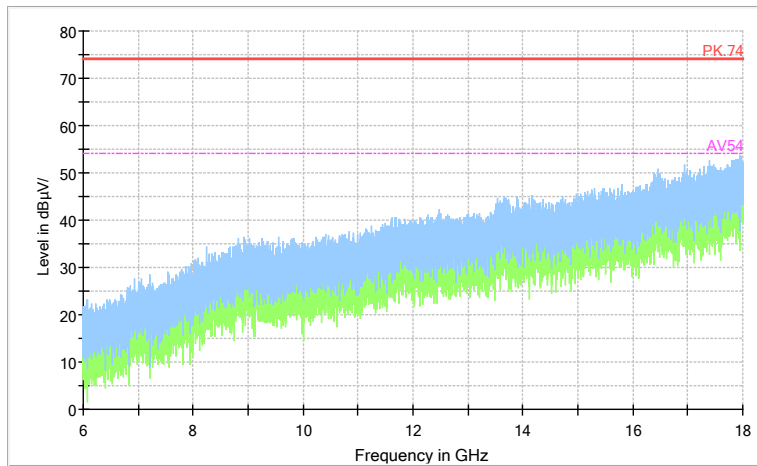

Full Spectrum

Preview Result 2-AVG   Preview Result 1-PK+   PK.74   AV54

Comment

Frequency Range: 6GHz -18GHz
Detector: Av mode and PK mode
Modulation type: 802.11n(HT40)