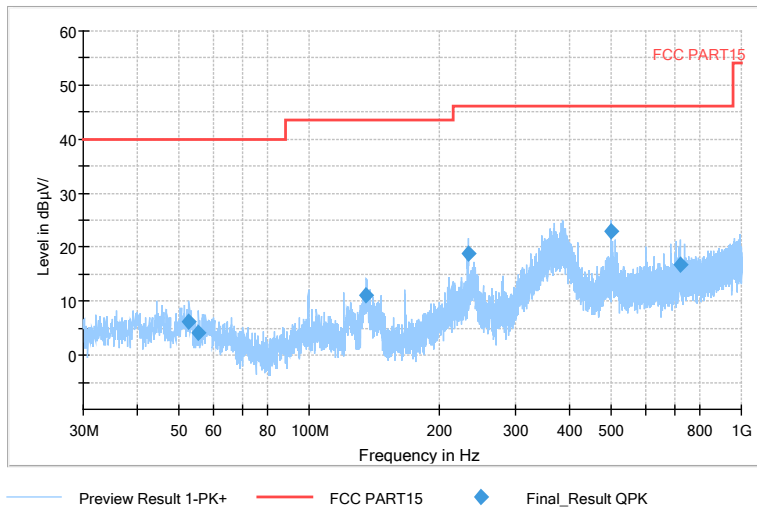

Full Spectrum

Comment

Frequency Range: 1GHz -6GHz
 Detector: Av mode and PK mode
 Test Mode: 802.11ac(VHT40)

Full Spectrum

Preview Result 2-AVG Preview Result 1-PK+ PK.74 AV54

Comment

Frequency Range: 6GHz -18GHz
 Detector: Av mode and PK mode
 Test Mode: 802.11ac(VHT40)

Full Spectrum

Frequency Range: 18GHz -40GHz
 Detector: Av mode and PK mode
 Test Mode: 802.11ac(VHT40)

Carrier frequency (MHz): 5290
 Channel No.:58

Full Spectrum

Comment

Frequency Range: 30MHz -1GHz
 Detector: QP mode
 Test Mode: 802.11ac(VHT80)