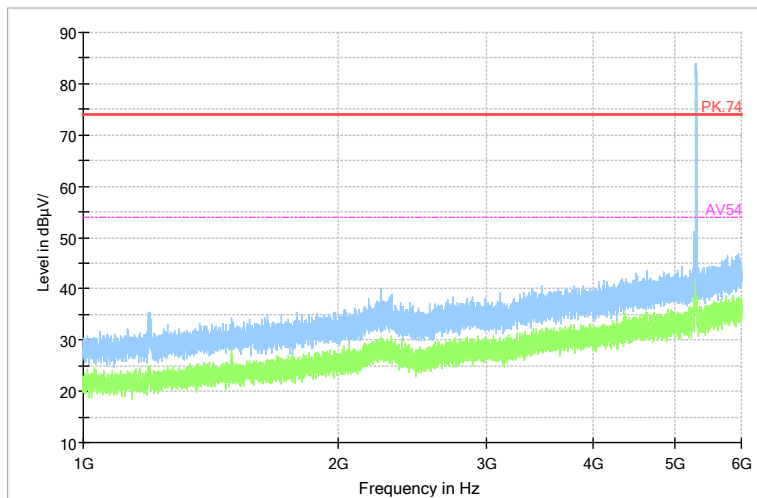

Comment

Frequency Range: 1GHz -6GHz
 Detector: Av mode and PK mode
 Modulation type: 802.11n(HT20)

Full Spectrum

Preview Result 2-AVG Preview Result 1-PK+ PK.74 AV54

Comment

Frequency Range: 6GHz -18GHz
 Detector: Av mode and PK mode
 Modulation type: 802.11n(HT20)

Full Spectrum

Frequency Range: 18GHz -40GHz
 Detector: Av mode and PK mode
 Modulation type: 802.11n(HT20)

Full Spectrum

Comment

Frequency Range: 30MHz -1GHz
 Detector: QP mode
 Test Mode: 802.11ac(VHT20)

Full Spectrum

Comment

Frequency Range: 1GHz -6GHz
 Detector: Av mode and PK mode
 Test Mode: 802.11ac(VHT20)

Full Spectrum

Preview Result 2-AVG Preview Result 1-PK+ PK.74 AV54

Comment

Frequency Range: 6GHz -18GHz
 Detector: Av mode and PK mode
 Test Mode: 802.11ac(VHT20)