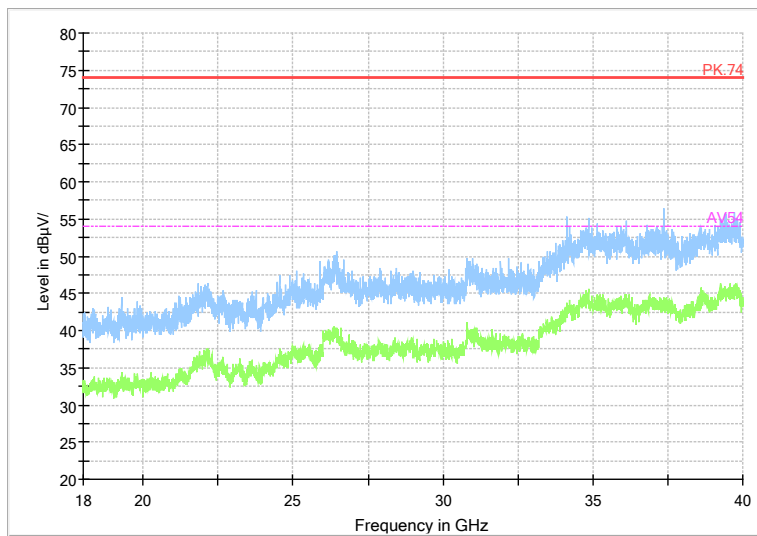

Full Spectrum

Frequency Range: 18GHz -40GHz
Detector: Av mode and PK mode
Modulation type: 802.11n(HT40)