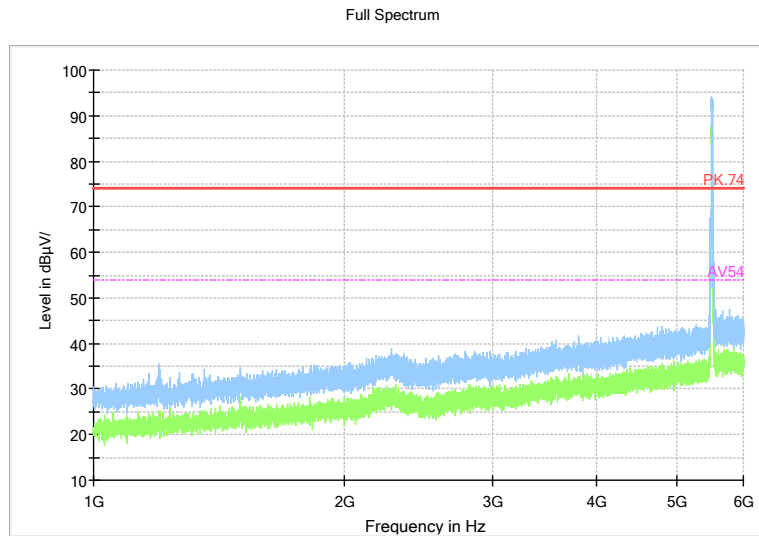

Full Spectrum

Frequency Range: 18GHz -40GHz
 Detector: Av mode and PK mode
 Test Mode: 802.11ac(VHT80)

Carrier frequency (MHz): 5500
 Channel No.:100

Comment

Frequency Range: 30MHz -1GHz
Detector: QP mode
Test Mode: 802.11a

Comment

Frequency Range: 1GHz -6GHz
Detector: Av mode and PK mode
Modulation type: 802.11a

Full Spectrum

Preview Result 2-AVG Preview Result 1-PK+ PK.74 AV54

Comment

Frequency Range: 6GHz -18GHz
 Detector: Av mode and PK mode
 Modulation type: 802.11a