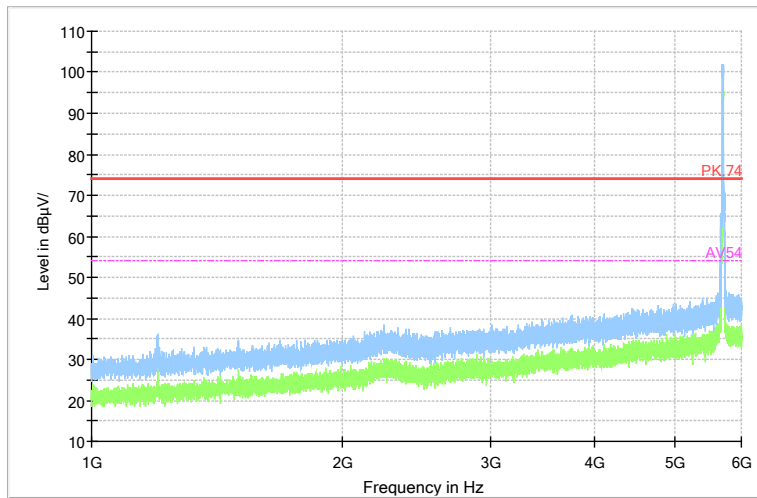

Full Spectrum

Comment

Frequency Range: 1GHz -6GHz
Detector: Av mode and PK mode
Test Mode: 802.11ac(VHT20)