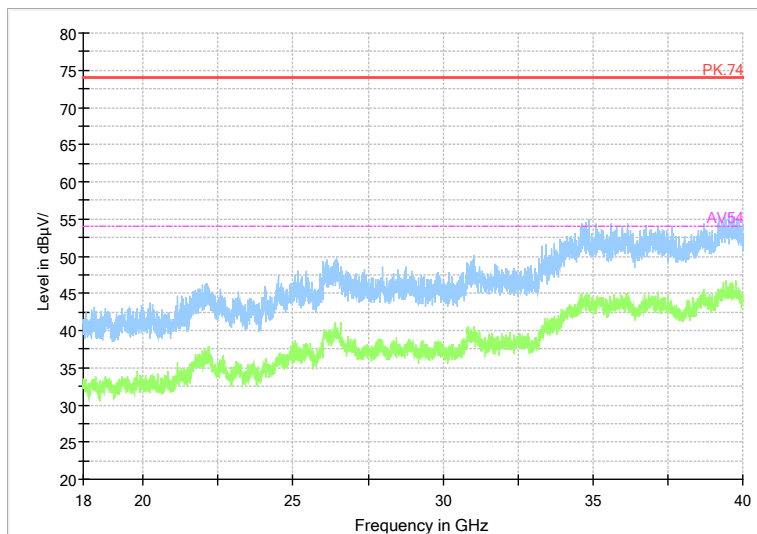

Full Spectrum

Comment

Frequency Range: 1GHz -6GHz
 Detector: Av mode and PK mode
 Test Mode: 802.11ac(VHT40)

Full Spectrum

Preview Result 2-AVG Preview Result 1-PK+ PK.74 AV54

Comment

Frequency Range: 6GHz -18GHz
 Detector: Av mode and PK mode
 Test Mode: 802.11ac(VHT40)

Full Spectrum

Frequency Range: 18GHz -40GHz
 Detector: Av mode and PK mode
 Test Mode: 802.11ac(VHT40)

Carrier frequency (MHz): 5310

Channel No.:62

Comment

Frequency Range: 30MHz -1GHz
 Detector: QP mode
 Test Mode: 802.11n(HT40)