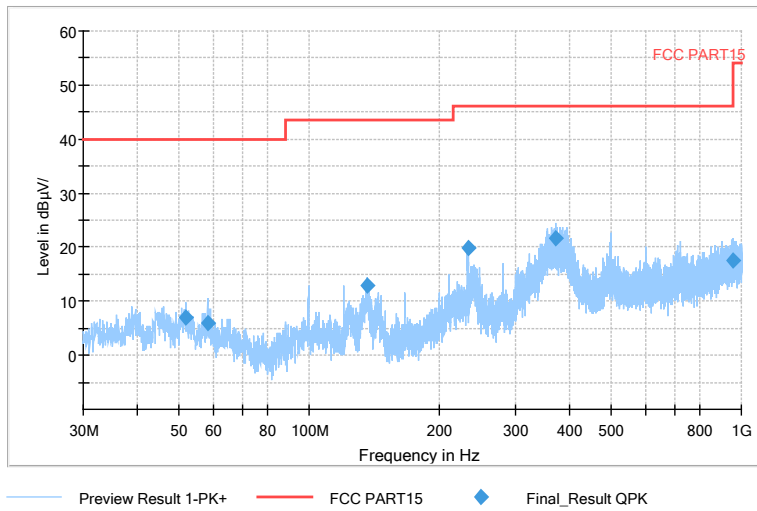

Comment

Frequency Range: 1GHz -6GHz
 Detector: Av mode and PK mode
 Modulation type: 802.11n(HT20)

Full Spectrum

Preview Result 2-AVG Preview Result 1-PK+ PK.74 AV54

Comment

Frequency Range: 6GHz -18GHz
 Detector: Av mode and PK mode
 Modulation type: 802.11n(HT20)

Full Spectrum

Frequency Range: 18GHz -40GHz
 Detector: Av mode and PK mode
 Modulation type: 802.11n(HT20)

Full Spectrum

Comment

Frequency Range: 30MHz -1GHz
 Detector: QP mode
 Test Mode: 802.11ac(VHT20)