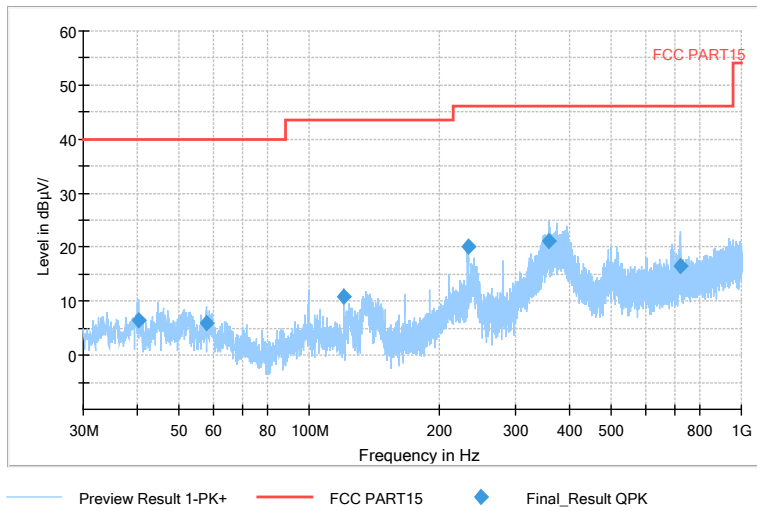

Full Spectrum

Comment

Frequency Range: 1GHz -6GHz
 Detector: Av mode and PK mode
 Test Mode: 802.11ac(VHT40)

Full Spectrum

Preview Result 2-AVG Preview Result 1-PK+ PK.74 AV54

Comment

Frequency Range: 6GHz -18GHz
 Detector: Av mode and PK mode
 Test Mode: 802.11ac(VHT40)

Full Spectrum

Frequency Range: 18GHz -40GHz
 Detector: Av mode and PK mode
 Test Mode: 802.11ac(VHT40)

Carrier frequency (MHz): 5590
 Channel No.:118

Full Spectrum

Comment

Frequency Range: 30MHz -1GHz
 Detector: QP mode
 Test Mode: 802.11n(HT40)