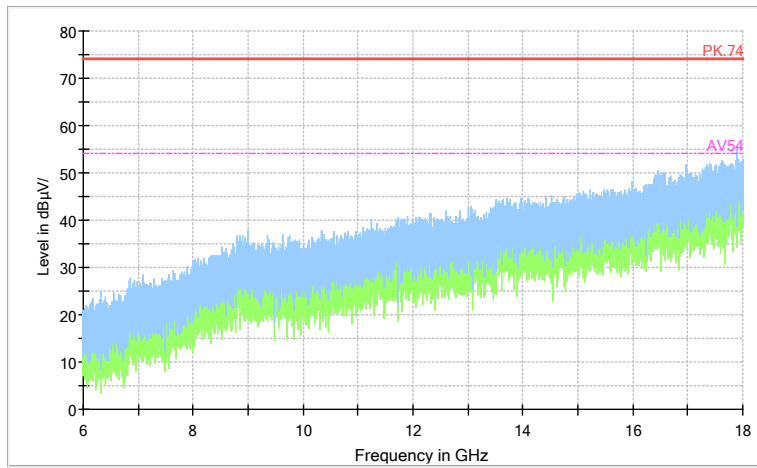

Full Spectrum

Preview Result 2-AVG   Preview Result 1-PK+   PK.74   AV54

Comment

Frequency Range: 6GHz -18GHz
Detector: Av mode and PK mode
Test Mode: 802.11ac(VHT20)