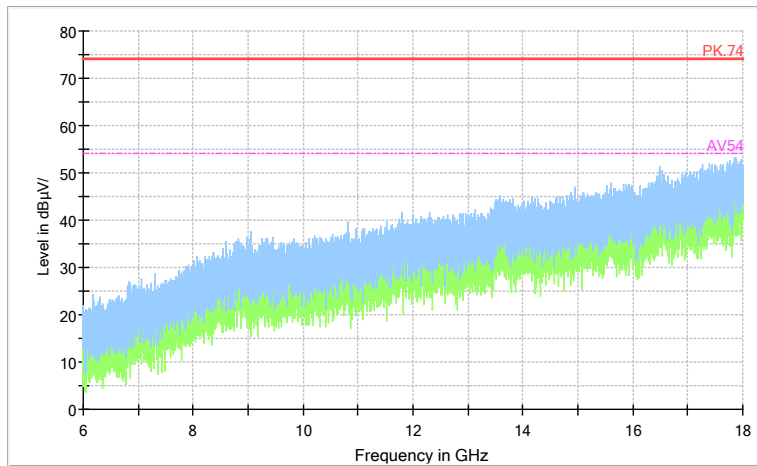

Full Spectrum

Preview Result 2-AVG   Preview Result 1-PK+   PK.74   AV54

Comment

Frequency Range: 6GHz -18GHz
Detector: Av mode and PK mode
Modulation type: 802.11a