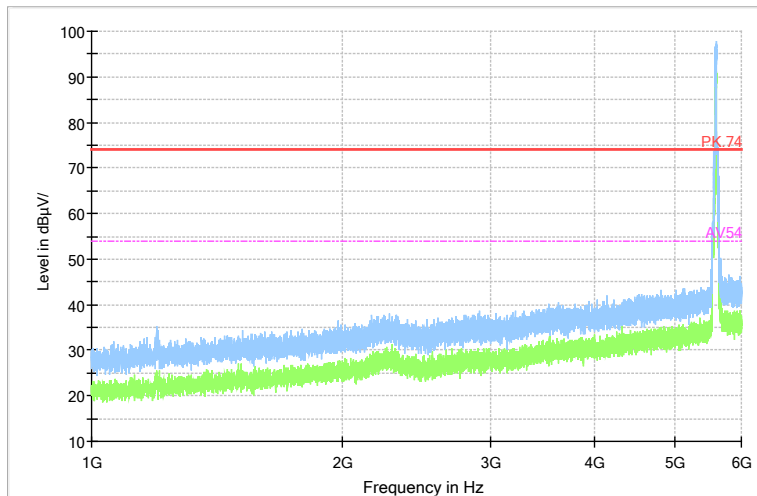

Full Spectrum

Comment

Frequency Range: 1GHz -6GHz
Detector: Av mode and PK mode
Modulation type: 802.11n(HT40)