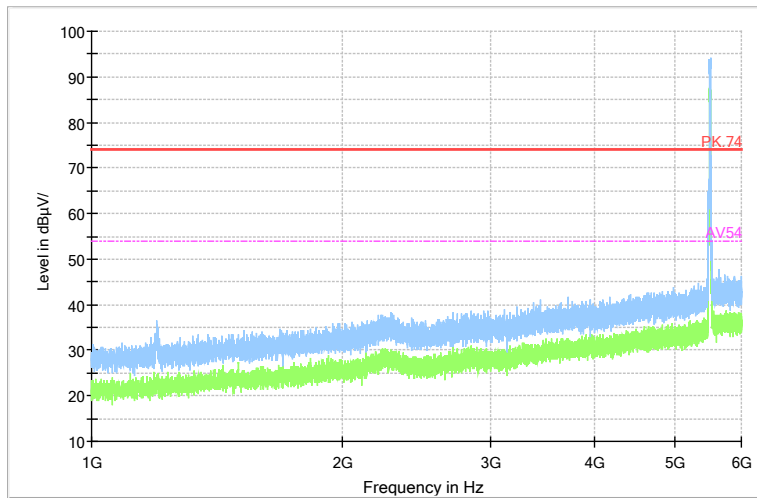

Full Spectrum

Comment

Frequency Range: 1GHz -6GHz
Detector: Av mode and PK mode
Test Mode: 802.11ac(VHT20)