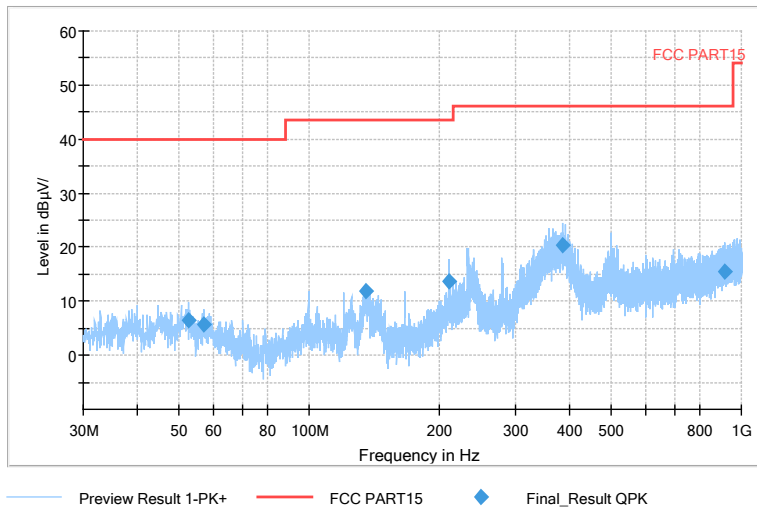

Full Spectrum

Comment

Frequency Range: 30MHz -1GHz
Detector: QP mode
Test Mode: 802.11ac(VHT40)