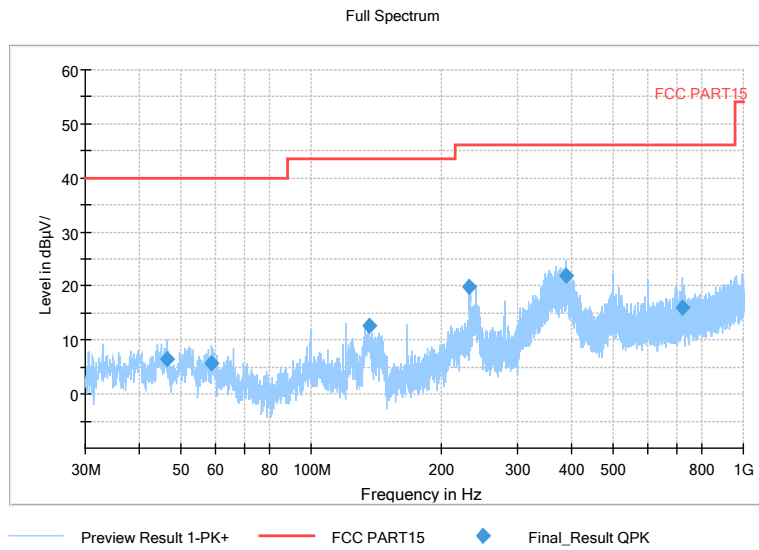

Channel No.:60

Comment

Frequency Range: 30MHz -1GHz
Detector: QP mode
Test Mode: 802.11a

Comment

Frequency Range: 1GHz -6GHz
Detector: Av mode and PK mode
Modulation type: 802.11a

Full Spectrum

Comment

Frequency Range: 6GHz -18GHz
 Detector: Av mode and PK mode
 Modulation type: 802.11a

Full Spectrum

Frequency Range: 18GHz -40GHz
 Detector: Av mode and PK mode
 Modulation type: 802.11a

Full Spectrum

Comment

Frequency Range: 30MHz -1GHz
 Detector: QP mode
 Test Mode: 802.11n(HT20)

Full Spectrum