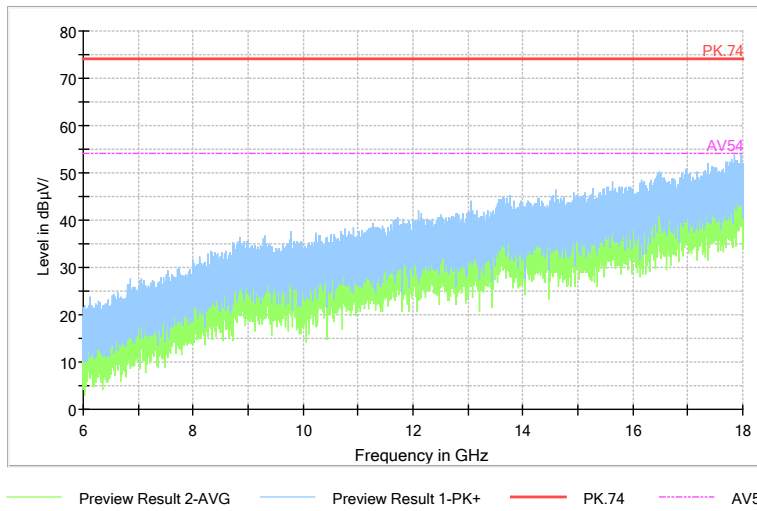

Channel No.:60

Comment

Frequency Range: 30MHz -1GHz
Detector: QP mode
Test Mode: 802.11a

Comment

Frequency Range: 1GHz -6GHz
Detector: Av mode and PK mode
Modulation type: 802.11a

Full Spectrum

Comment

Frequency Range: 6GHz -18GHz
 Detector: Av mode and PK mode
 Modulation type: 802.11a

Full Spectrum

Frequency Range: 18GHz -40GHz
 Detector: Av mode and PK mode
 Modulation type: 802.11a

Full Spectrum

Comment

Frequency Range: 30MHz -1GHz
 Detector: QP mode
 Test Mode: 802.11n(HT20)

Full Spectrum