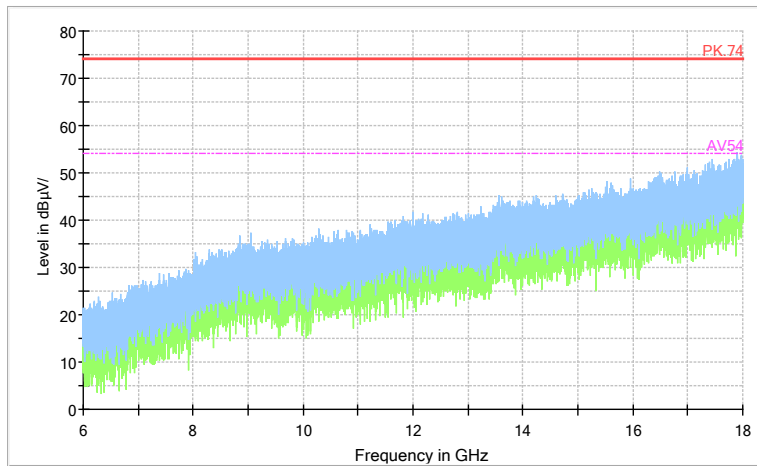

Full Spectrum

Preview Result 2-AVG   Preview Result 1-PK+   PK.74   AV54

Comment

Frequency Range: 6GHz -18GHz
Detector: Av mode and PK mode
Test Mode: 802.11ac(VHT20)