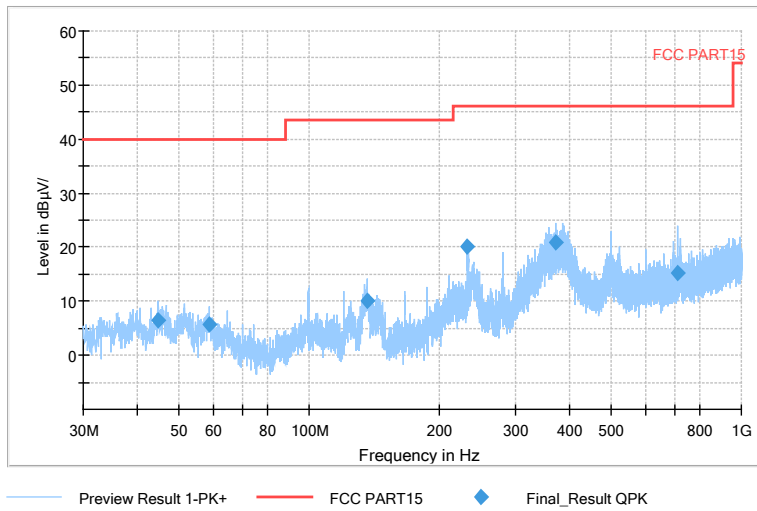

Full Spectrum

Comment

Frequency Range: 30MHz -1GHz
Detector: QP mode
Test Mode: 802.11a