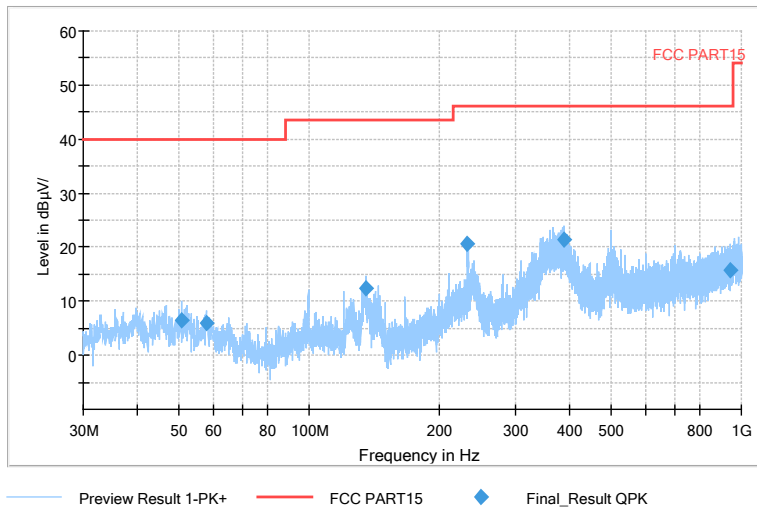

Full Spectrum

Comment

Frequency Range: 30MHz -1GHz
Detector: QP mode
Test Mode: 802.11ac(VHT20)