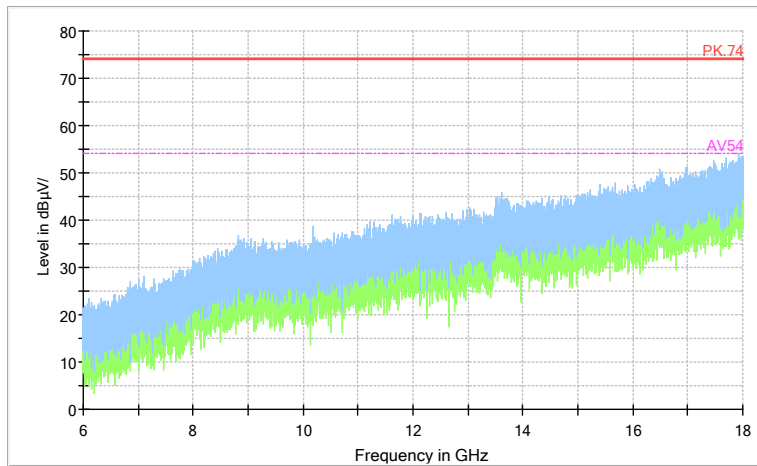

Full Spectrum

Preview Result 2-AVG   Preview Result 1-PK+   PK.74   AV54

Comment

Frequency Range: 6GHz -18GHz
Detector: Av mode and PK mode
Modulation type: 802.11n(HT20)