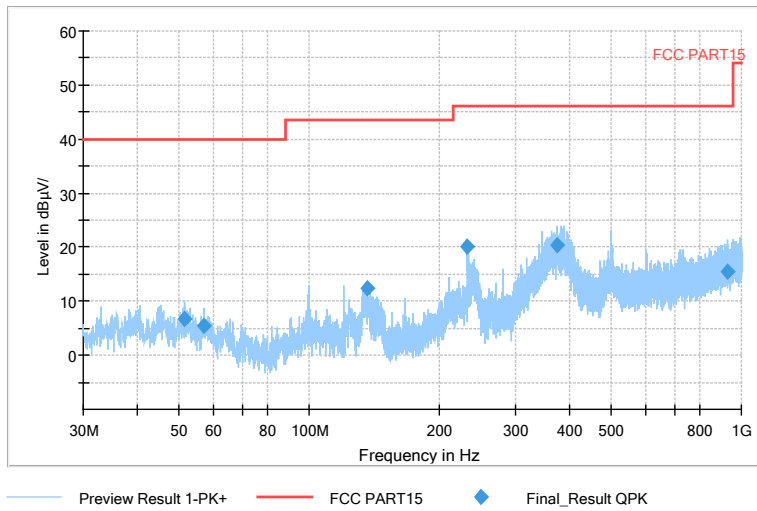

Full Spectrum

Comment

Frequency Range: 30MHz -1GHz
Detector: QP mode
Test Mode: 802.11ac(VHT40)