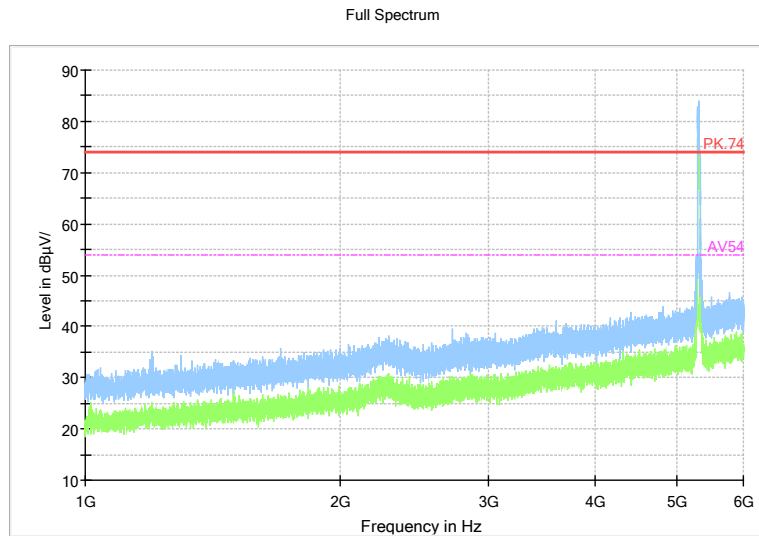

Full Spectrum

Frequency Range: 18GHz -40GHz
 Detector: Av mode and PK mode
 Test Mode: 802.11ac(VHT40)

Carrier frequency (MHz): 5310

Channel No.:62

Comment

Frequency Range: 30MHz -1GHz
 Detector: QP mode
 Test Mode: 802.11n(HT40)