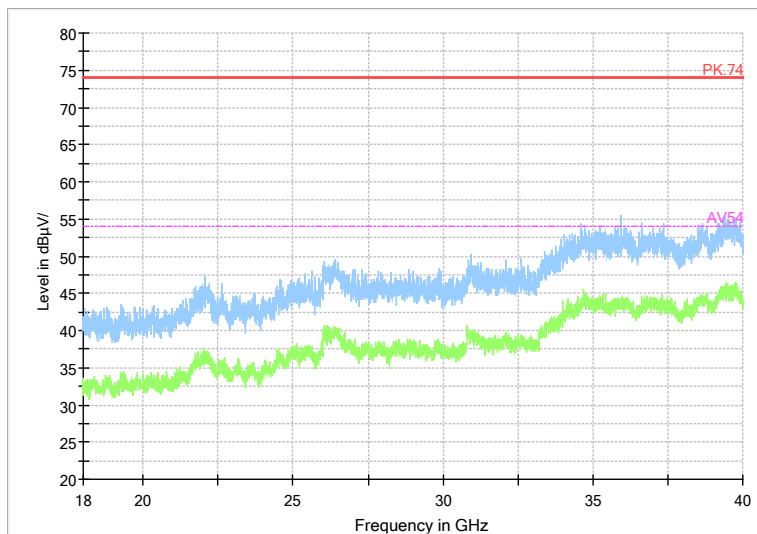

Full Spectrum

Frequency Range: 18GHz -40GHz
 Detector: Av mode and PK mode
 Modulation type: 802.11n(HT20)

Full Spectrum

Comment

Frequency Range: 30MHz -1GHz
 Detector: QP mode
 Test Mode: 802.11ac(VHT20)

Full Spectrum

Comment

Frequency Range: 1GHz -6GHz
 Detector: Av mode and PK mode
 Test Mode: 802.11ac(VHT20)

Full Spectrum

Preview Result 2-AVG Preview Result 1-PK+ PK.74 AV54

Comment

Frequency Range: 6GHz -18GHz
 Detector: Av mode and PK mode
 Test Mode: 802.11ac(VHT20)

Full Spectrum

Frequency Range: 18GHz -40GHz
 Detector: Av mode and PK mode
 Test Mode: 802.11ac(VHT20)

Carrier frequency (MHz): 5270
 Channel No.:54

Full Spectrum

Comment

Frequency Range: 30MHz -1GHz
 Detector: QP mode
 Test Mode: 802.11n(HT40)