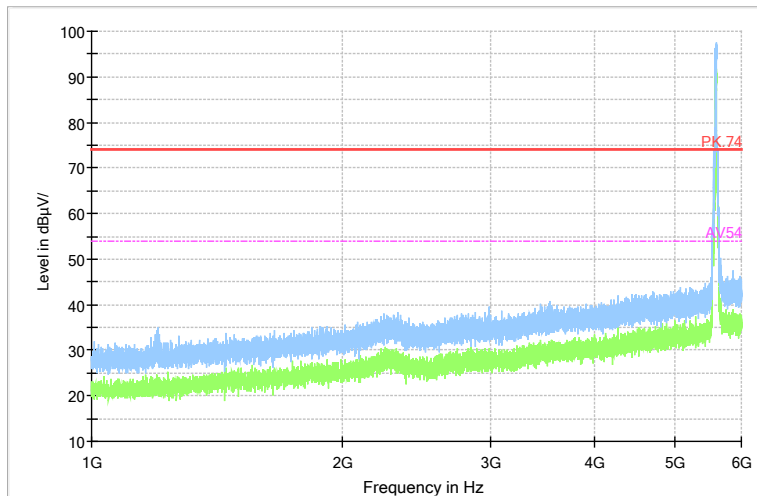

Full Spectrum

Comment

Frequency Range: 1GHz -6GHz
Detector: Av mode and PK mode
Test Mode: 802.11ac(VHT40)