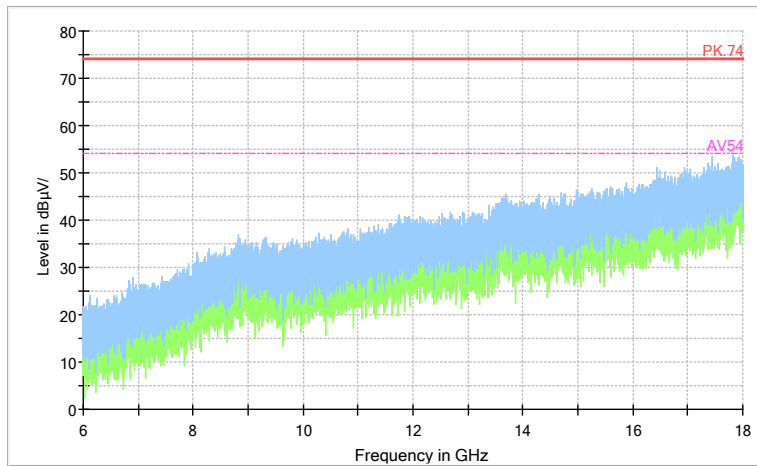

Full Spectrum

Preview Result 2-AVG   Preview Result 1-PK+   PK.74   AV54

Comment

Frequency Range: 6GHz -18GHz
Detector: Av mode and PK mode
Modulation type: 802.11n(HT40)