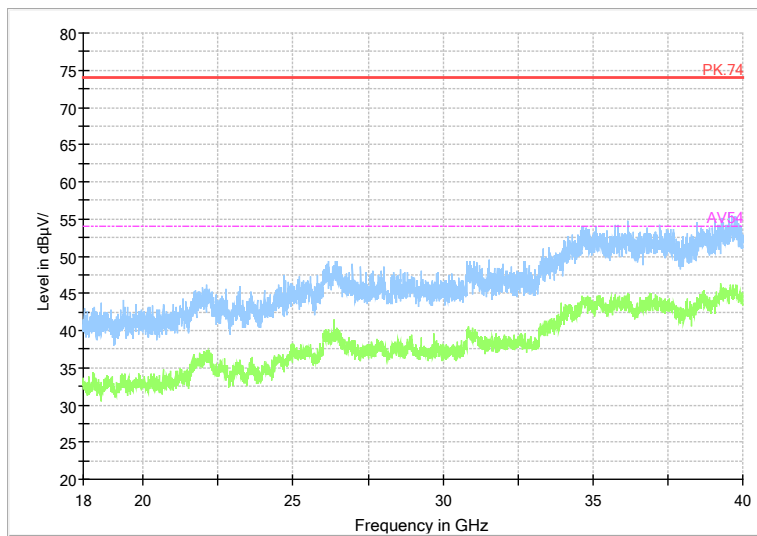

Full Spectrum

Frequency Range: 18GHz -40GHz
 Detector: Av mode and PK mode
 Test Mode: 802.11ac(VHT20)

Carrier frequency (MHz): 5320

Channel No.:64

Comment

Frequency Range: 30MHz -1GHz
Detector: QP mode
Test Mode: 802.11a

Comment

Frequency Range: 1GHz -6GHz
Detector: Av mode and PK mode
Modulation type: 802.11a

Full Spectrum

Preview Result 2-AVG Preview Result 1-PK+ PK.74 AV54

Comment

Frequency Range: 6GHz -18GHz
 Detector: Av mode and PK mode
 Modulation type: 802.11a

Full Spectrum

Frequency Range: 18GHz -40GHz
 Detector: Av mode and PK mode
 Modulation type: 802.11a

Full Spectrum

Comment

Frequency Range: 30MHz -1GHz
 Detector: QP mode
 Test Mode: 802.11n(HT20)

Full Spectrum