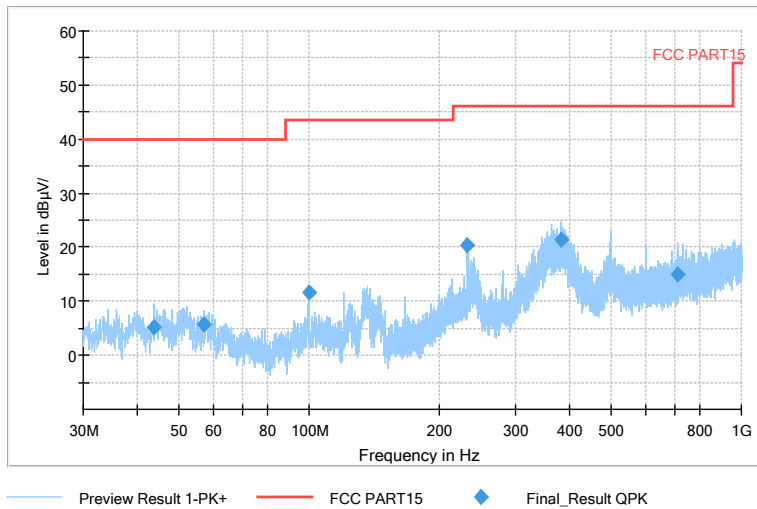

Full Spectrum

Comment

Frequency Range: 30MHz -1GHz
Detector: QP mode
Test Mode: 802.11n(HT20)