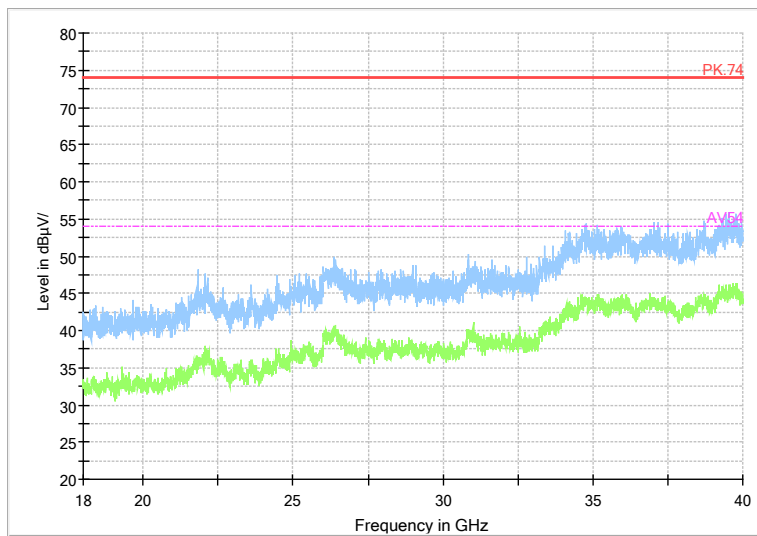

Full Spectrum

Frequency Range: 18GHz -40GHz
 Detector: Av mode and PK mode
 Modulation type: 802.11n(HT20)

Full Spectrum

Comment

Frequency Range: 30MHz -1GHz
 Detector: QP mode
 Test Mode: 802.11ac(VHT20)

Full Spectrum

Comment

Frequency Range: 1GHz -6GHz
 Detector: Av mode and PK mode
 Test Mode: 802.11ac(VHT20)

Full Spectrum

Preview Result 2-AVG Preview Result 1-PK+ PK.74 AV54

Comment

Frequency Range: 6GHz -18GHz
 Detector: Av mode and PK mode
 Test Mode: 802.11ac(VHT20)

Full Spectrum

Frequency Range: 18GHz -40GHz
 Detector: Av mode and PK mode
 Test Mode: 802.11ac(VHT20)

Carrier frequency (MHz): 5320

Channel No.:64

Comment

Frequency Range: 30MHz -1GHz
Detector: QP mode
Test Mode: 802.11a