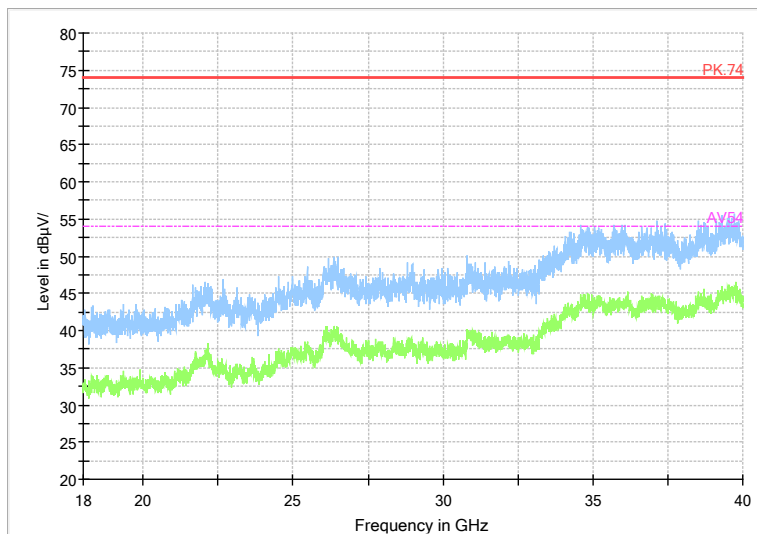

Full Spectrum

Frequency Range: 18GHz -40GHz
 Detector: Av mode and PK mode
 Test Mode: 802.11ac(VHT40)

Carrier frequency (MHz): 5290
 Channel No.:58

Full Spectrum

Comment

Frequency Range: 30MHz -1GHz
 Detector: QP mode
 Test Mode: 802.11ac(VHT80)

Full Spectrum

Comment

Frequency Range: 1GHz -6GHz
 Detector: Av mode and PK mode
 Test Mode: 802.11ac(VHT80)

Full Spectrum

Preview Result 2-AVG Preview Result 1-PK+ PK.74 AV54

Comment

Frequency Range: 6GHz -18GHz
 Detector: Av mode and PK mode
 Test Mode: 802.11ac(VHT80)

Full Spectrum

Frequency Range: 18GHz -40GHz
 Detector: Av mode and PK mode
 Test Mode: 802.11ac(VHT80)

Carrier frequency (MHz): 5500
 Channel No.:100

Comment

Frequency Range: 30MHz -1GHz
Detector: QP mode
Test Mode: 802.11a