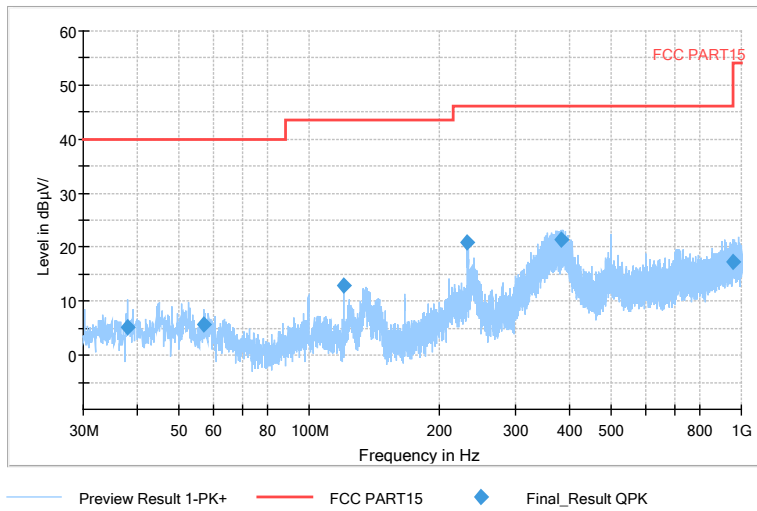

Channel No.:60

Comment

Frequency Range: 30MHz -1GHz
Detector: QP mode
Test Mode: 802.11a

Comment

Frequency Range: 1GHz -6GHz
Detector: Av mode and PK mode
Modulation type: 802.11a

Full Spectrum

Comment

Frequency Range: 6GHz -18GHz
 Detector: Av mode and PK mode
 Modulation type: 802.11a

Full Spectrum

Frequency Range: 18GHz -40GHz
 Detector: Av mode and PK mode
 Modulation type: 802.11a

Full Spectrum

Comment

Frequency Range: 30MHz -1GHz
 Detector: QP mode
 Test Mode: 802.11n(HT20)

Full Spectrum