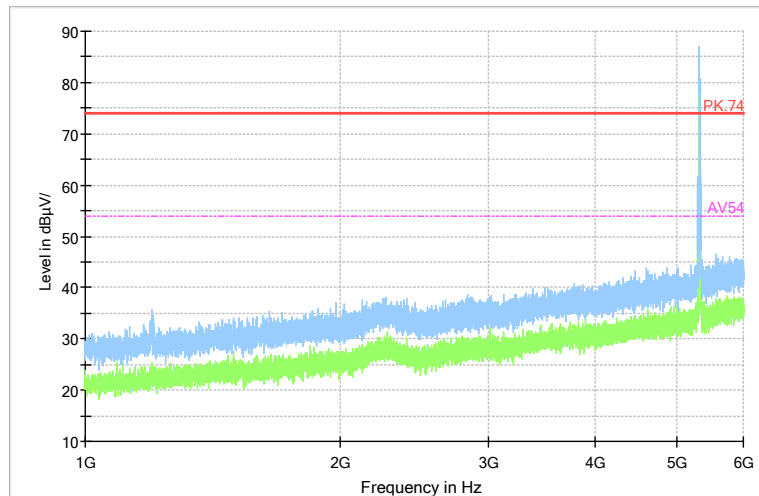

Comment

Frequency Range: 1GHz -6GHz
Detector: Av mode and PK mode
Modulation type: 802.11a

Full Spectrum

Preview Result 2-AVG Preview Result 1-PK+ PK.74 AV54

Comment

Frequency Range: 6GHz -18GHz
 Detector: Av mode and PK mode
 Modulation type: 802.11a

Full Spectrum

Frequency Range: 18GHz -40GHz
 Detector: Av mode and PK mode
 Modulation type: 802.11a

Full Spectrum

Comment

Frequency Range: 30MHz -1GHz
 Detector: QP mode
 Test Mode: 802.11n(HT20)

Full Spectrum

Comment

Frequency Range: 1GHz -6GHz
 Detector: Av mode and PK mode
 Modulation type: 802.11n(HT20)

Full Spectrum

Preview Result 2-AVG Preview Result 1-PK+ PK.74 AV54

Comment

Frequency Range: 6GHz -18GHz
 Detector: Av mode and PK mode
 Modulation type: 802.11n(HT20)