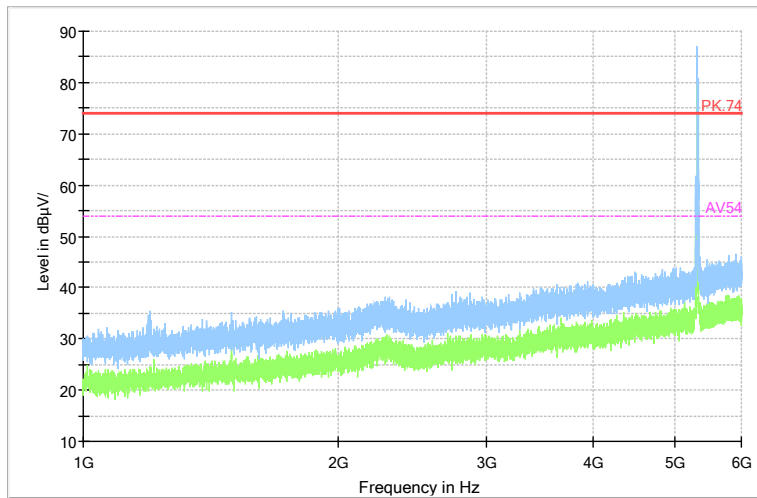

Full Spectrum

Frequency Range: 18GHz -40GHz
 Detector: Av mode and PK mode
 Modulation type: 802.11n(HT20)

Full Spectrum

Comment

Frequency Range: 30MHz -1GHz
 Detector: QP mode
 Test Mode: 802.11ac(VHT20)

Full Spectrum

Comment

Frequency Range: 1GHz -6GHz
 Detector: Av mode and PK mode
 Test Mode: 802.11ac(VHT20)

Full Spectrum

Preview Result 2-AVG Preview Result 1-PK+ PK.74 AV54

Comment

Frequency Range: 6GHz -18GHz
 Detector: Av mode and PK mode
 Test Mode: 802.11ac(VHT20)