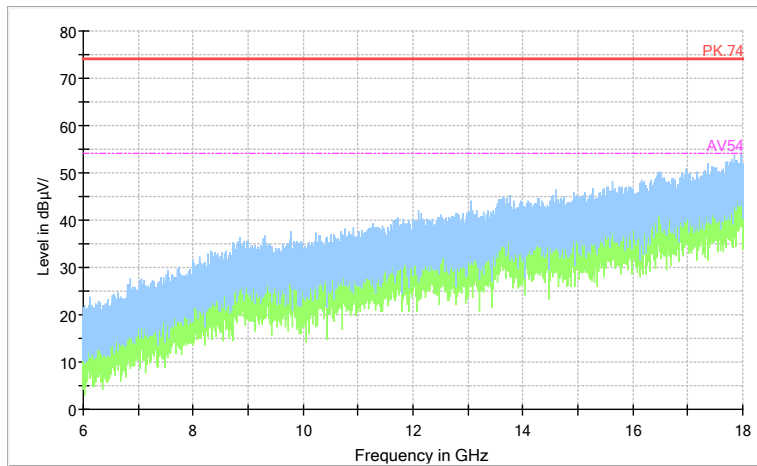

Full Spectrum

Preview Result 2-AVG   Preview Result 1-PK+   PK.74   AV54

Comment

Frequency Range: 6GHz -18GHz
Detector: Av mode and PK mode
Modulation type: 802.11a