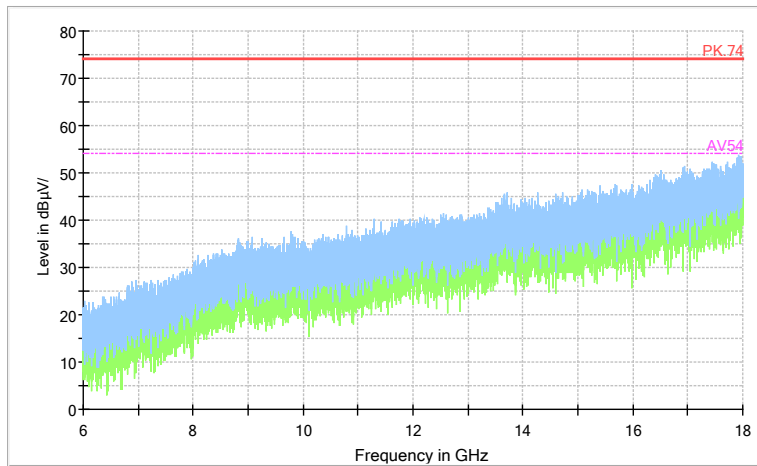

Full Spectrum

Preview Result 2-AVG   Preview Result 1-PK+   PK.74   AV54

Comment

Frequency Range: 6GHz -18GHz
Detector: Av mode and PK mode
Modulation type: 802.11a