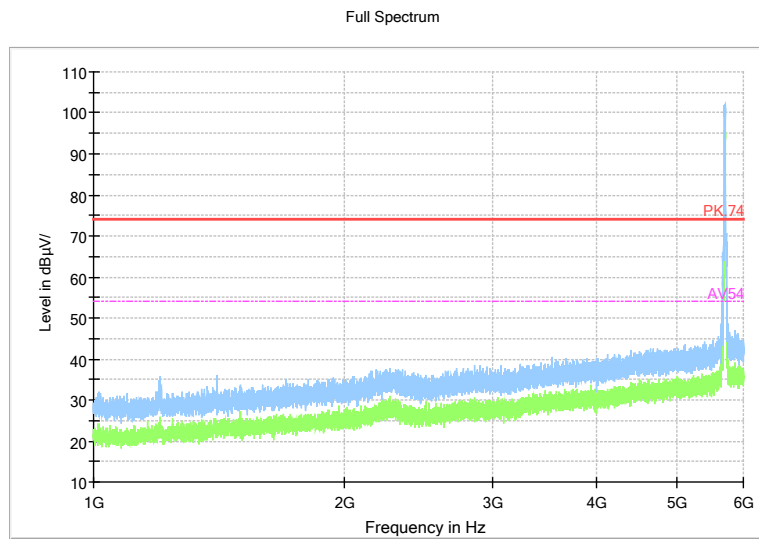

Full Spectrum

Frequency Range: 18GHz -40GHz
 Detector: Av mode and PK mode
 Test Mode: 802.11ac(VHT20)

Carrier frequency (MHz): 5720
 Channel No.:144

Comment

Frequency Range: 30MHz -1GHz
 Detector: QP mode
 Test Mode: 802.11a

Comment

Frequency Range: 1GHz -6GHz
 Detector: Av mode and PK mode
 Modulation type: 802.11a

Full Spectrum

Preview Result 2-AVG Preview Result 1-PK+ PK.74 AV54

Comment

Frequency Range: 6GHz -18GHz
 Detector: Av mode and PK mode
 Modulation type: 802.11a