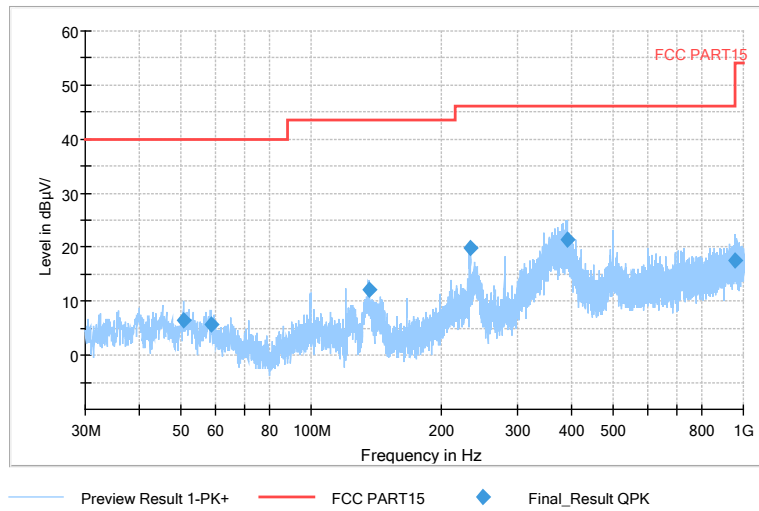

Full Spectrum

Comment

Frequency Range: 30MHz -1GHz
Detector: QP mode
Test Mode: 802.11ac(VHT20)