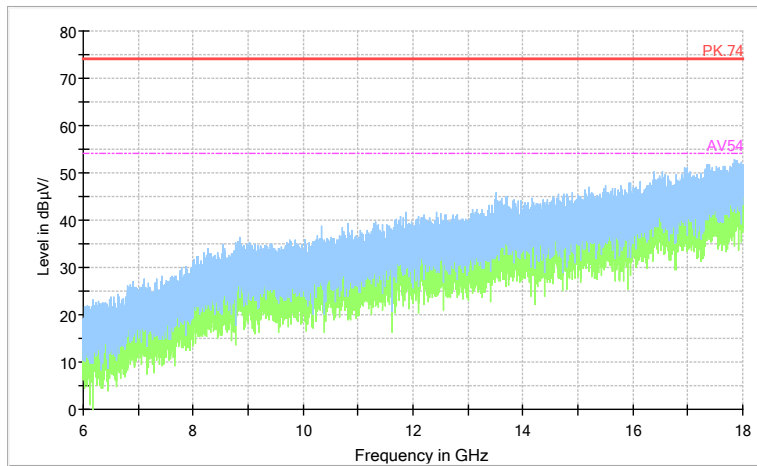

Full Spectrum

Preview Result 2-AVG   Preview Result 1-PK+   PK.74   AV54

Comment

Frequency Range: 6GHz -18GHz
Detector: Av mode and PK mode
Modulation type: 802.11n(HT20)