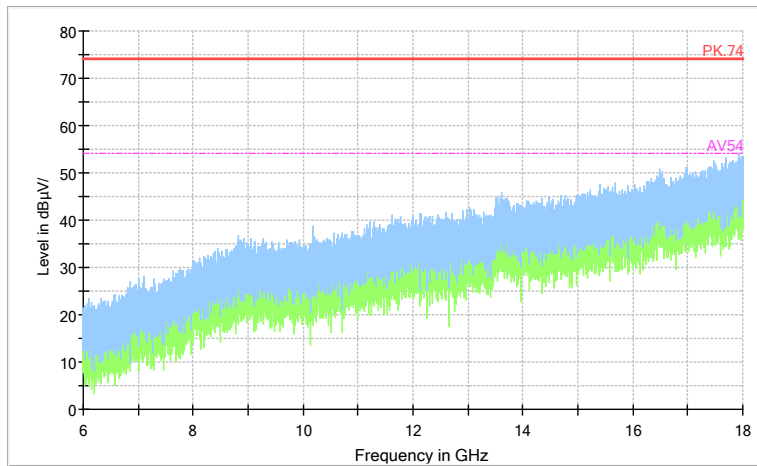

Full Spectrum

Frequency Range: 18GHz -40GHz
 Detector: Av mode and PK mode
 Test Mode: 802.11ac(VHT20)

Carrier frequency (MHz): 5320

Channel No.:64

Comment

Frequency Range: 30MHz -1GHz
Detector: QP mode
Test Mode: 802.11a

Comment

Frequency Range: 1GHz -6GHz
Detector: Av mode and PK mode
Modulation type: 802.11a

Full Spectrum

Preview Result 2-AVG Preview Result 1-PK+ PK.74 AV54

Comment

Frequency Range: 6GHz -18GHz
 Detector: Av mode and PK mode
 Modulation type: 802.11a