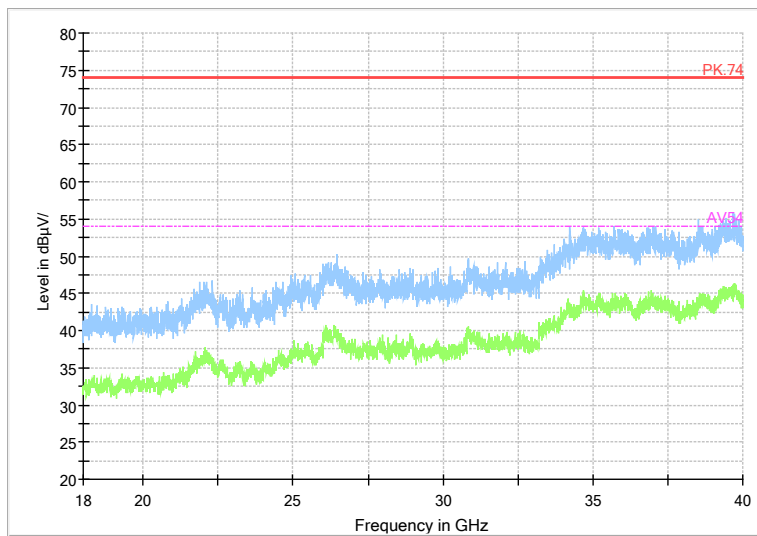

Full Spectrum

Frequency Range: 18GHz -40GHz
Detector: Av mode and PK mode
Modulation type: 802.11a