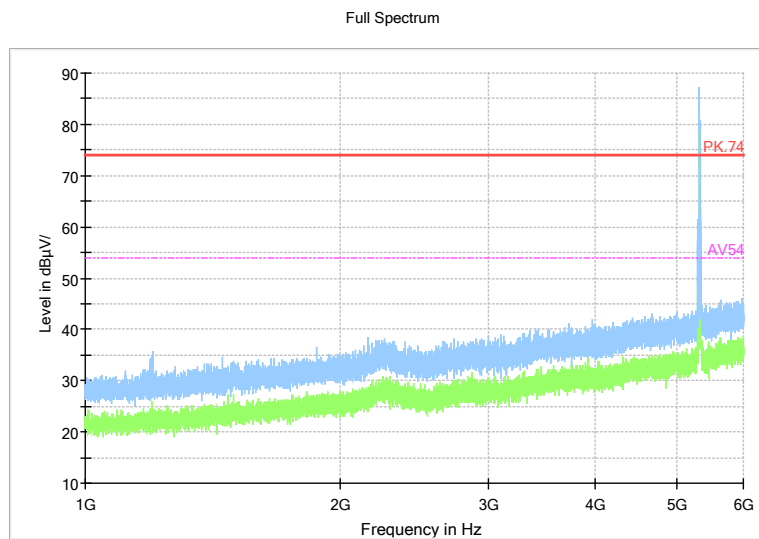

Full Spectrum

Frequency Range: 18GHz -40GHz
 Detector: Av mode and PK mode
 Test Mode: 802.11ac(VHT20)

Carrier frequency (MHz): 5320

Channel No.:64

Comment

Frequency Range: 30MHz -1GHz
Detector: QP mode
Test Mode: 802.11a

Comment

Frequency Range: 1GHz -6GHz
Detector: Av mode and PK mode
Modulation type: 802.11a

Full Spectrum

Preview Result 2-AVG Preview Result 1-PK+ PK.74 AV54

Comment

Frequency Range: 6GHz -18GHz
 Detector: Av mode and PK mode
 Modulation type: 802.11a