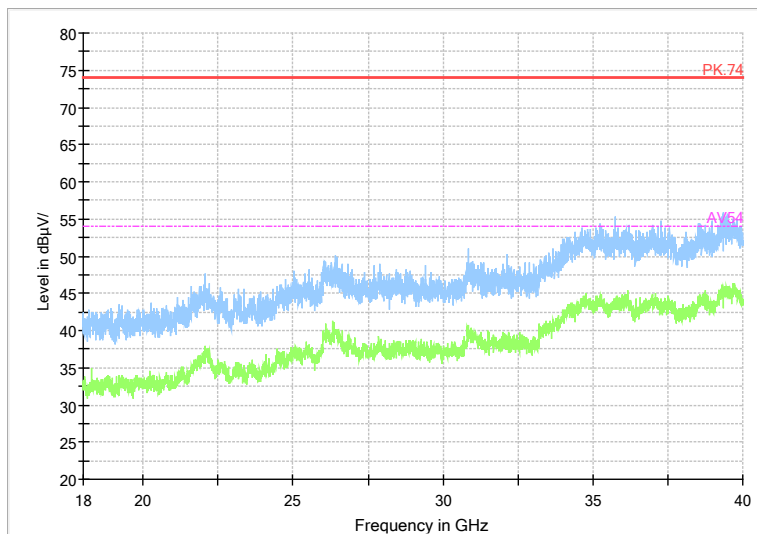

Full Spectrum

Frequency Range: 18GHz -40GHz
 Detector: Av mode and PK mode
 Test Mode: 802.11ac(VHT20)

Carrier frequency (MHz): 5270
 Channel No.:54

Full Spectrum

Comment

Frequency Range: 30MHz -1GHz
 Detector: QP mode
 Test Mode: 802.11n(HT40)

Full Spectrum

Comment

Frequency Range: 1GHz -6GHz
 Detector: Av mode and PK mode
 Modulation type: 802.11n(HT40)

Full Spectrum

Preview Result 2-AVG Preview Result 1-PK+ PK.74 AV54

Comment

Frequency Range: 6GHz -18GHz
 Detector: Av mode and PK mode
 Modulation type: 802.11n(HT40)

Full Spectrum

Frequency Range: 18GHz -40GHz
 Detector: Av mode and PK mode
 Modulation type: 802.11n(HT40)

Full Spectrum

Comment

Frequency Range: 30MHz -1GHz
 Detector: QP mode
 Test Mode: 802.11ac(VHT40)