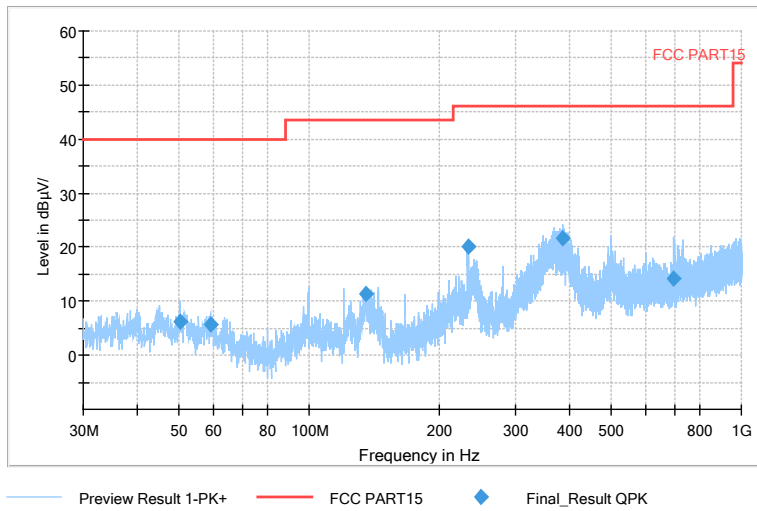

Full Spectrum

Comment

Frequency Range: 30MHz -1GHz
Detector: QP mode
Test Mode: 802.11ac(VHT40)