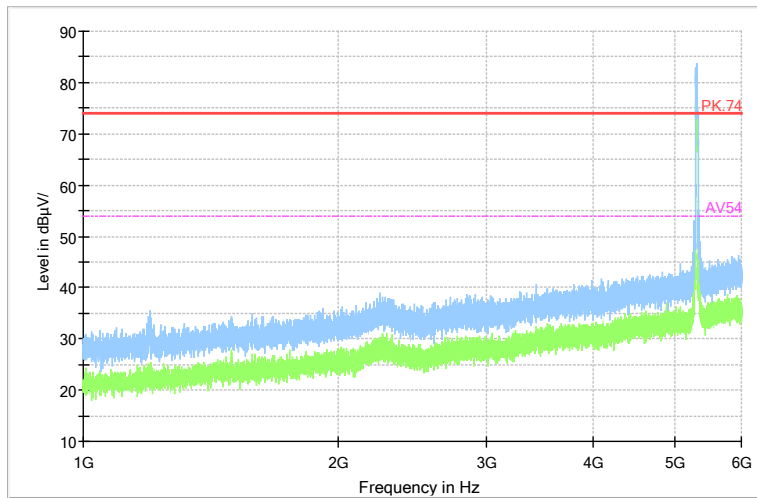

Comment

Frequency Range: 1GHz -6GHz
 Detector: Av mode and PK mode
 Modulation type: 802.11n(HT40)

Full Spectrum

Preview Result 2-AVG Preview Result 1-PK+ PK.74 AV54

Comment

Frequency Range: 6GHz -18GHz
 Detector: Av mode and PK mode
 Modulation type: 802.11n(HT40)

Full Spectrum

Frequency Range: 18GHz -40GHz
 Detector: Av mode and PK mode
 Modulation type: 802.11n(HT40)

Full Spectrum

Comment

Frequency Range: 30MHz -1GHz
 Detector: QP mode
 Test Mode: 802.11ac(VHT40)

Full Spectrum

Comment

Frequency Range: 1GHz -6GHz
 Detector: Av mode and PK mode
 Test Mode: 802.11ac(VHT40)

Full Spectrum

Preview Result 2-AVG Preview Result 1-PK+ PK.74 AV54

Comment

Frequency Range: 6GHz -18GHz
 Detector: Av mode and PK mode
 Test Mode: 802.11ac(VHT40)