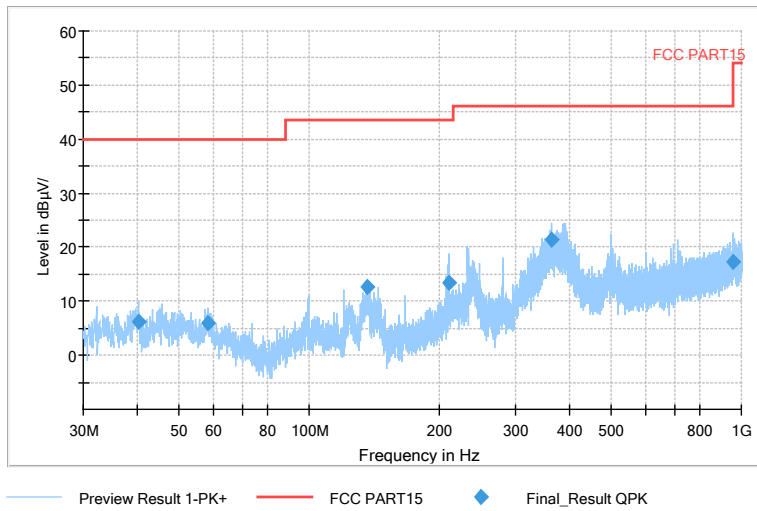

Comment

Frequency Range: 1GHz -6GHz
 Detector: Av mode and PK mode
 Modulation type: 802.11n(HT20)

Full Spectrum

Preview Result 2-AVG Preview Result 1-PK+ PK.74 AV54

Comment

Frequency Range: 6GHz -18GHz
 Detector: Av mode and PK mode
 Modulation type: 802.11n(HT20)

Full Spectrum

Frequency Range: 18GHz -40GHz
 Detector: Av mode and PK mode
 Modulation type: 802.11n(HT20)

Full Spectrum

Comment

Frequency Range: 30MHz -1GHz
 Detector: QP mode
 Test Mode: 802.11ac(VHT20)