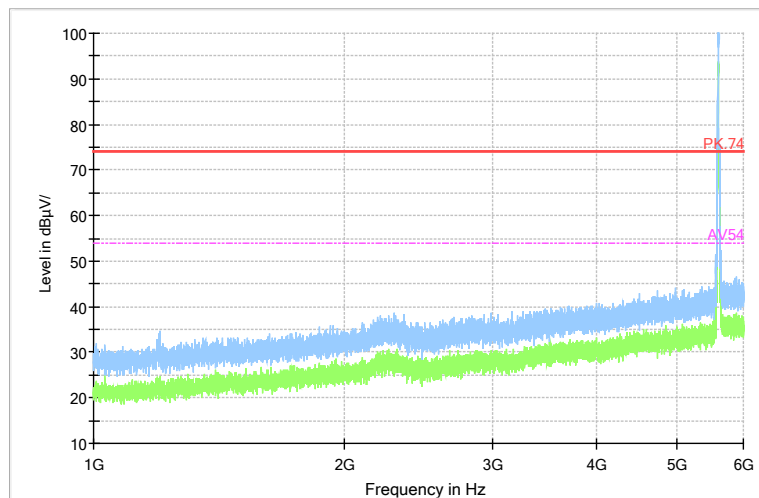

Full Spectrum

Comment

Frequency Range: 1GHz -6GHz
Detector: Av mode and PK mode
Test Mode: 802.11ac(VHT20)