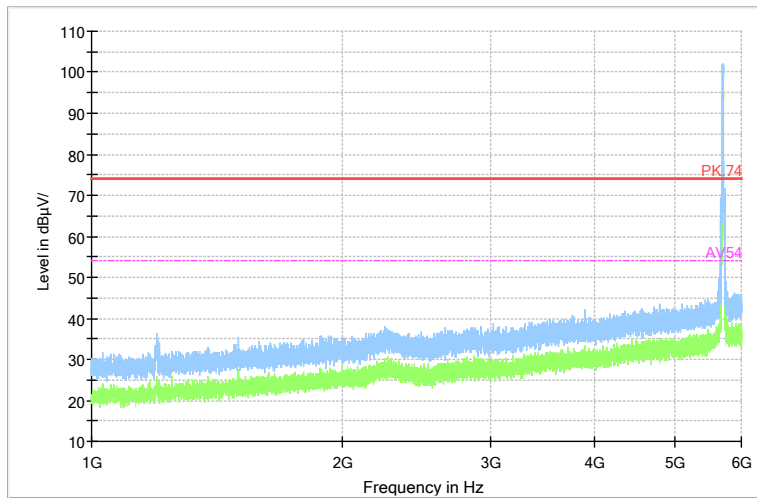

Full Spectrum

Comment

Frequency Range: 1GHz -6GHz
Detector: Av mode and PK mode
Modulation type: 802.11n(HT20)