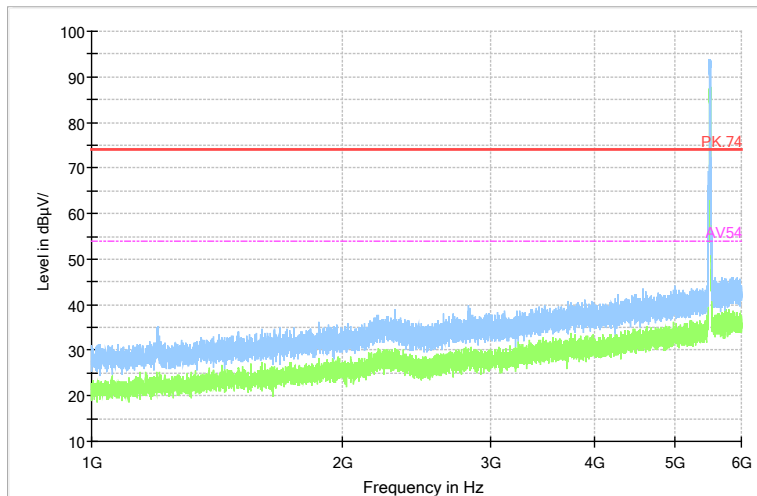

Comment

Frequency Range: 1GHz -6GHz
Detector: Av mode and PK mode
Modulation type: 802.11a

Full Spectrum

Preview Result 2-AVG Preview Result 1-PK+ PK.74 AV54

Comment

Frequency Range: 6GHz -18GHz
 Detector: Av mode and PK mode
 Modulation type: 802.11a

Full Spectrum

Frequency Range: 18GHz -40GHz
 Detector: Av mode and PK mode
 Modulation type: 802.11a

Full Spectrum

Comment

Frequency Range: 30MHz -1GHz
 Detector: QP mode
 Test Mode: 802.11n(HT20)

Full Spectrum