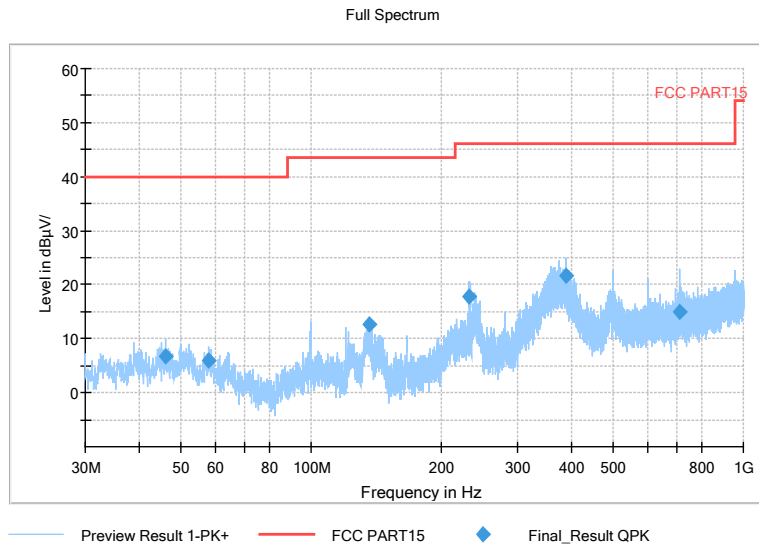

Carrier frequency (MHz): 5720
Channel No.:144

Comment

Frequency Range: 30MHz -1GHz
Detector: QP mode
Test Mode: 802.11a