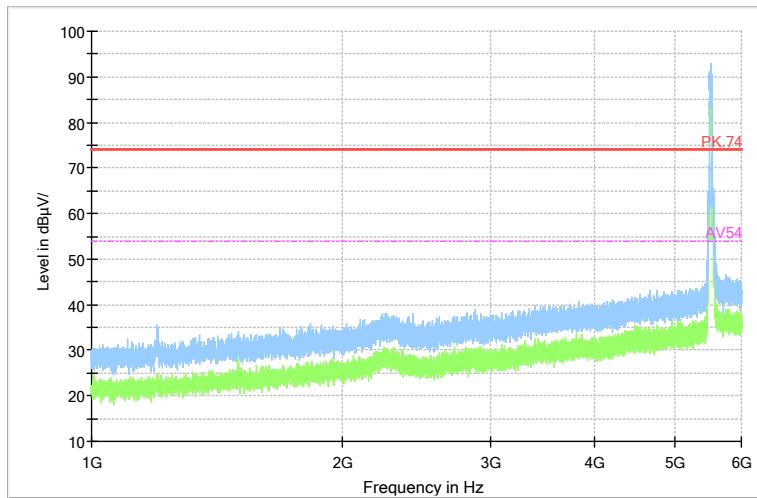

Full Spectrum

Comment

Frequency Range: 1GHz -6GHz
Detector: Av mode and PK mode
Test Mode: 802.11ac(VHT40)