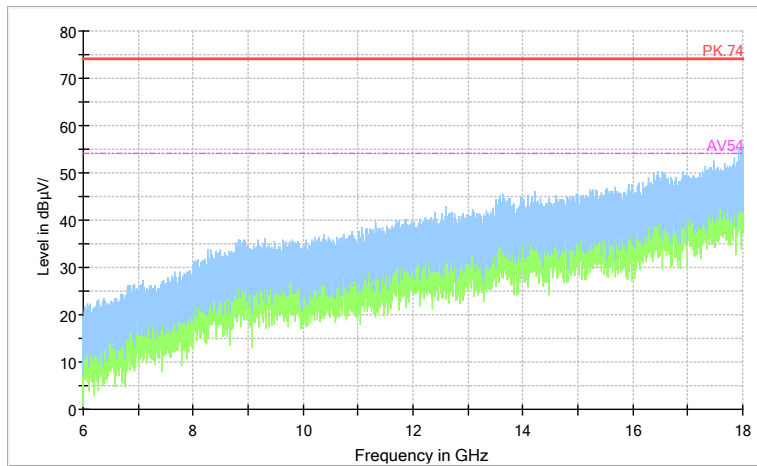

Full Spectrum

Preview Result 2-AVG   Preview Result 1-PK+   PK.74   AV54

Comment

Frequency Range: 6GHz -18GHz
Detector: Av mode and PK mode
Test Mode: 802.11ac(VHT20)