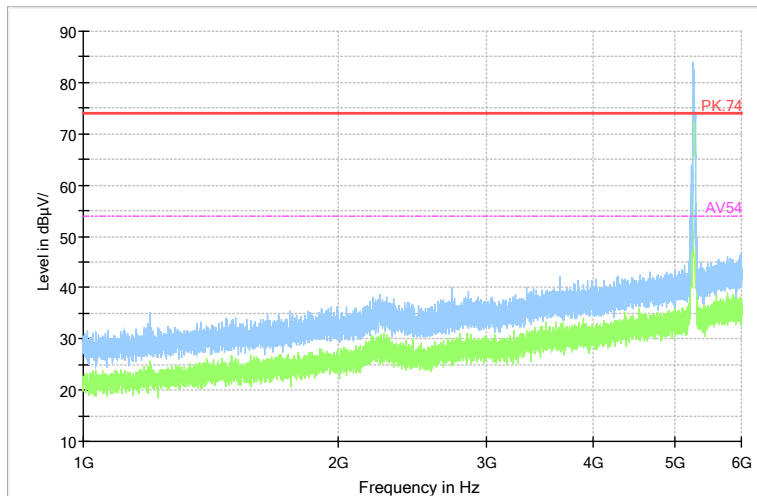

Full Spectrum

Comment

Frequency Range: 1GHz -6GHz
 Detector: Av mode and PK mode
 Test Mode: 802.11ac(VHT20)

Full Spectrum

Preview Result 2-AVG Preview Result 1-PK+ PK.74 AV54

Comment

Frequency Range: 6GHz -18GHz
 Detector: Av mode and PK mode
 Test Mode: 802.11ac(VHT20)

Full Spectrum

Frequency Range: 18GHz -40GHz
 Detector: Av mode and PK mode
 Test Mode: 802.11ac(VHT20)

Carrier frequency (MHz): 5270
 Channel No.:54

Full Spectrum

Comment

Frequency Range: 30MHz -1GHz
 Detector: QP mode
 Test Mode: 802.11n(HT40)

Full Spectrum

Comment

Frequency Range: 1GHz -6GHz
 Detector: Av mode and PK mode
 Modulation type: 802.11n(HT40)

Full Spectrum

Preview Result 2-AVG Preview Result 1-PK+ PK.74 AV54

Comment

Frequency Range: 6GHz -18GHz
 Detector: Av mode and PK mode
 Modulation type: 802.11n(HT40)