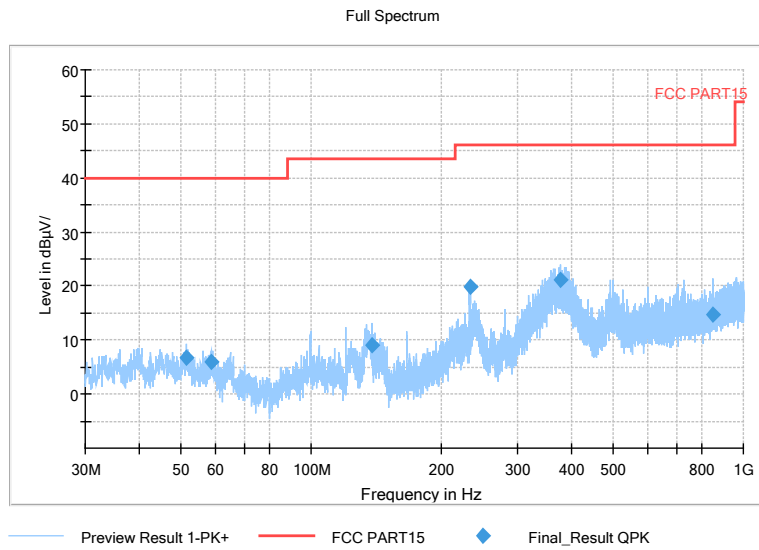

Comment

Frequency Range: 30MHz -1GHz
Detector: QP mode
Test Mode: 802.11a