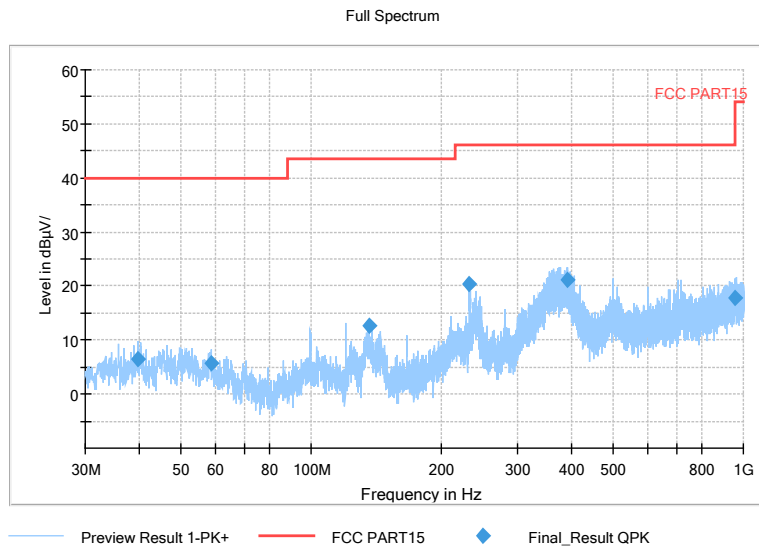

Channel No.:62

Comment

Frequency Range: 30MHz -1GHz
Detector: QP mode
Test Mode: 802.11n(HT40)