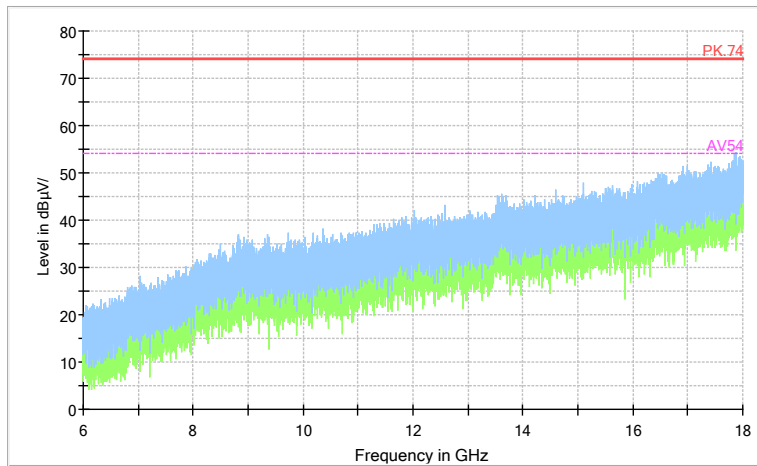

Full Spectrum

Preview Result 2-AVG   Preview Result 1-PK+   PK.74   AV54

Comment

Frequency Range: 6GHz -18GHz
Detector: Av mode and PK mode
Modulation type: 802.11n(HT40)