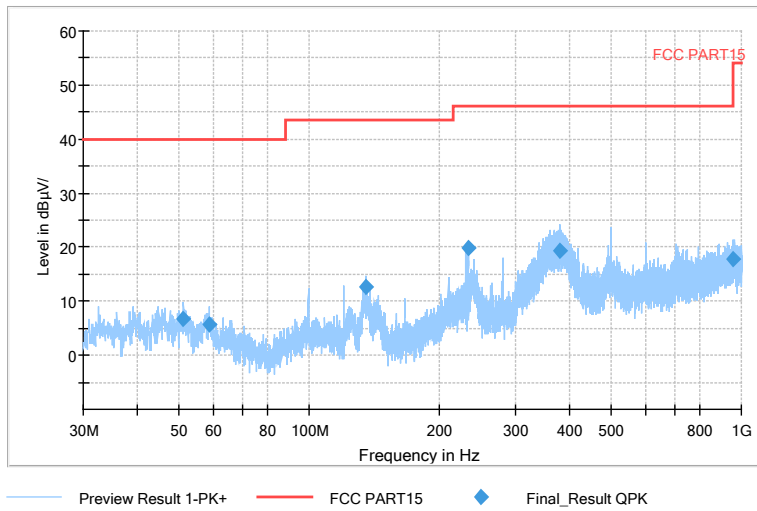

Full Spectrum

Comment

Frequency Range: 30MHz -1GHz
Detector: QP mode
Test Mode: 802.11ac(VHT20)