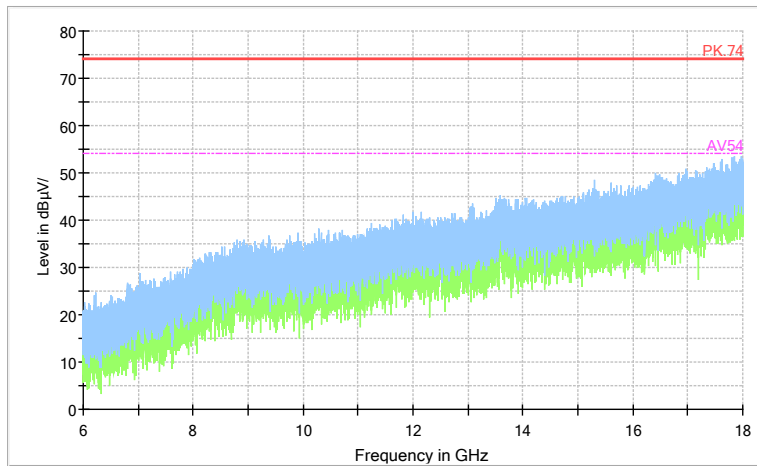

Full Spectrum

Preview Result 2-AVG   Preview Result 1-PK+   PK.74   AV54

Comment

Frequency Range: 6GHz -18GHz
Detector: Av mode and PK mode
Test Mode: 802.11ac(VHT20)