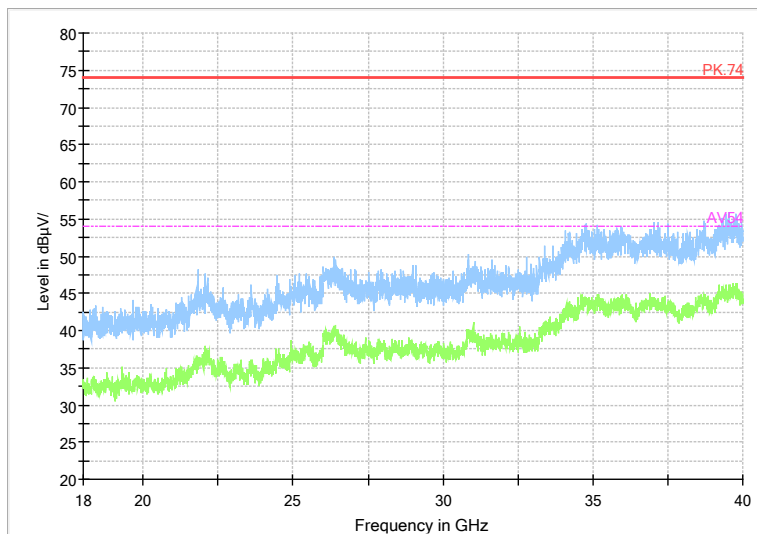

Full Spectrum

Comment

Frequency Range: 1GHz -6GHz
 Detector: Av mode and PK mode
 Test Mode: 802.11ac(VHT40)

Full Spectrum

Preview Result 2-AVG Preview Result 1-PK+ PK.74 AV54

Comment

Frequency Range: 6GHz -18GHz
 Detector: Av mode and PK mode
 Test Mode: 802.11ac(VHT40)

Full Spectrum

Frequency Range: 18GHz -40GHz
 Detector: Av mode and PK mode
 Test Mode: 802.11ac(VHT40)

Carrier frequency (MHz): 5590
 Channel No.:118

Full Spectrum

Comment

Frequency Range: 30MHz -1GHz
 Detector: QP mode
 Test Mode: 802.11n(HT40)