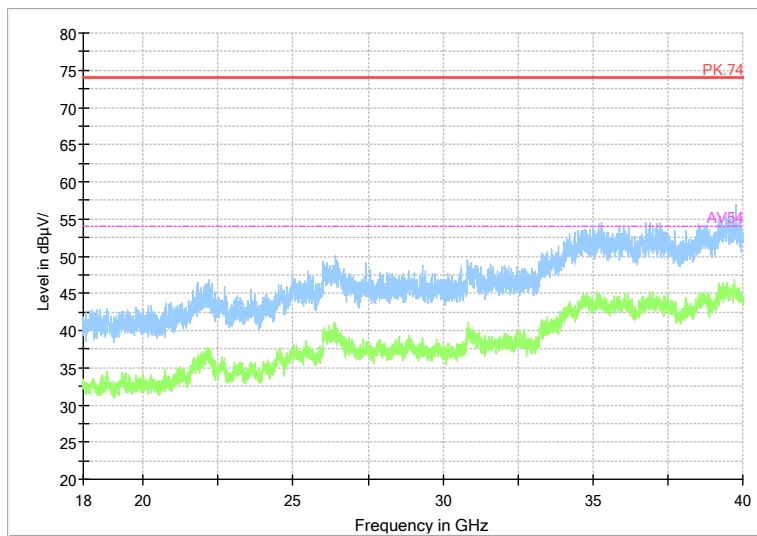

Full Spectrum

Frequency Range: 18GHz -40GHz
 Detector: Av mode and PK mode
 Modulation type: 802.11a

Full Spectrum

Comment

Frequency Range: 30MHz -1GHz
 Detector: QP mode
 Test Mode: 802.11n(HT20)

Full Spectrum

Comment

Frequency Range: 1GHz -6GHz
 Detector: Av mode and PK mode
 Modulation type: 802.11n(HT20)

Full Spectrum

Preview Result 2-AVG Preview Result 1-PK+ PK.74 AV54

Comment

Frequency Range: 6GHz -18GHz
 Detector: Av mode and PK mode
 Modulation type: 802.11n(HT20)

Full Spectrum

Frequency Range: 18GHz -40GHz
 Detector: Av mode and PK mode
 Modulation type: 802.11n(HT20)

Full Spectrum

Comment

Frequency Range: 30MHz -1GHz
 Detector: QP mode
 Test Mode: 802.11ac(VHT20)