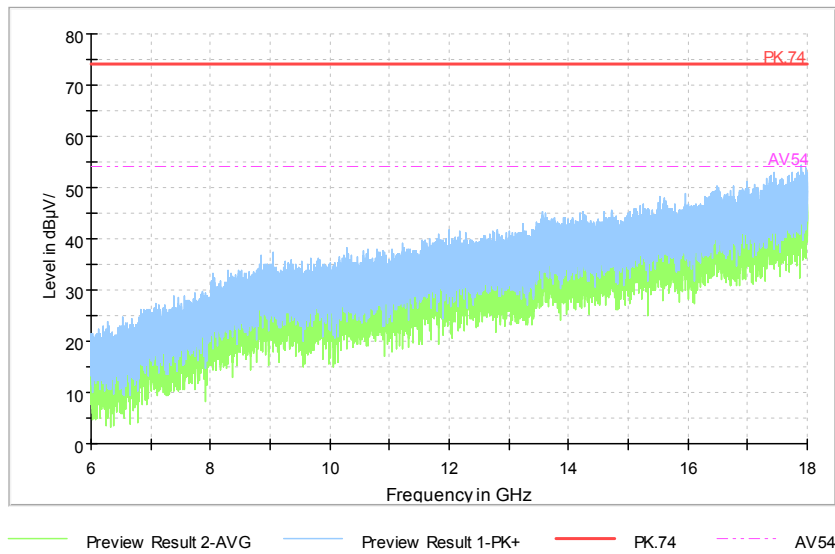

Carrier frequency (MHz): 5530
Channel No.:106

Full Spectrum

Preview Result 1-PK+ FCC PART15 Final_Result QPK

Comment

Frequency Range: 30MHz -1GHz
Detector: QP mode
Test Mode: 802.11ac(VHT80 MIMO)

Full Spectrum

Comment

Frequency Range: 1GHz -6GHz
Detector: Av mode and PK mode
Test Mode: 802.11ac(VHT80 MIMO)

Full Spectrum

Comment

Frequency Range: 6GHz -18GHz
 Detector: Av mode and PK mode
 Test Mode: 802.11ac(VHT80 MIMO)