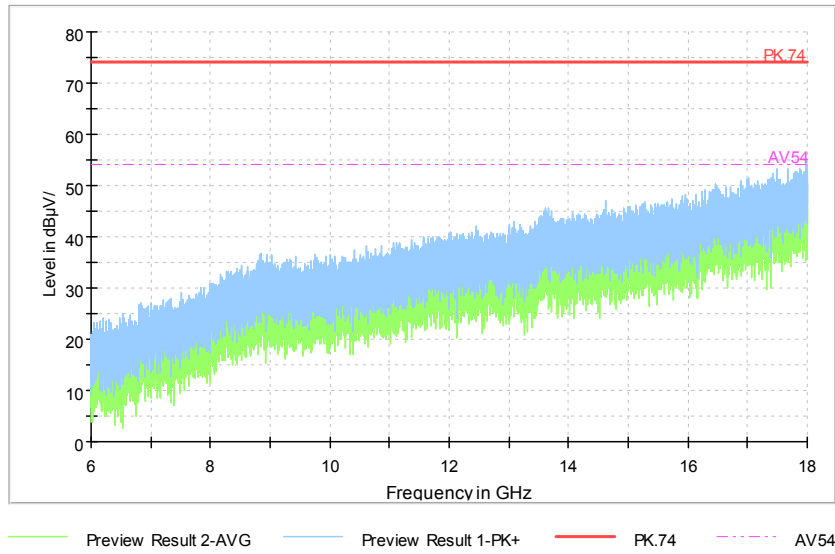

Full Spectrum

Comment

Frequency Range: 6GHz -18GHz
Detector: Av mode and PK mode
Modulation type: 802.11a