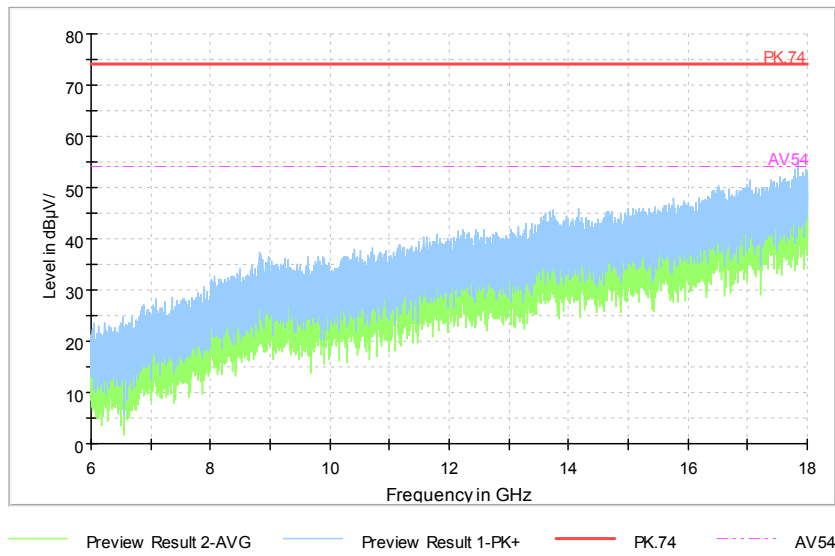

Full Spectrum

Comment

Frequency Range: 30MHz -1GHz
Detector: QP mode
Test Mode: 802.11ac(VHT40 MIMO)

Full Spectrum

Comment

Frequency Range: 1GHz -6GHz
Detector: Av mode and PK mode
Test Mode: 802.11ac(VHT40 MIMO)

Full Spectrum

Comment

Frequency Range: 6GHz -18GHz
 Detector: Av mode and PK mode
 Test Mode: 802.11ac(VHT40 MIMO)

Full Spectrum

Frequency Range: 18GHz -40GHz
 Detector: Av mode and PK mode
 Test Mode: 802.11ac(VHT40 MIMO)