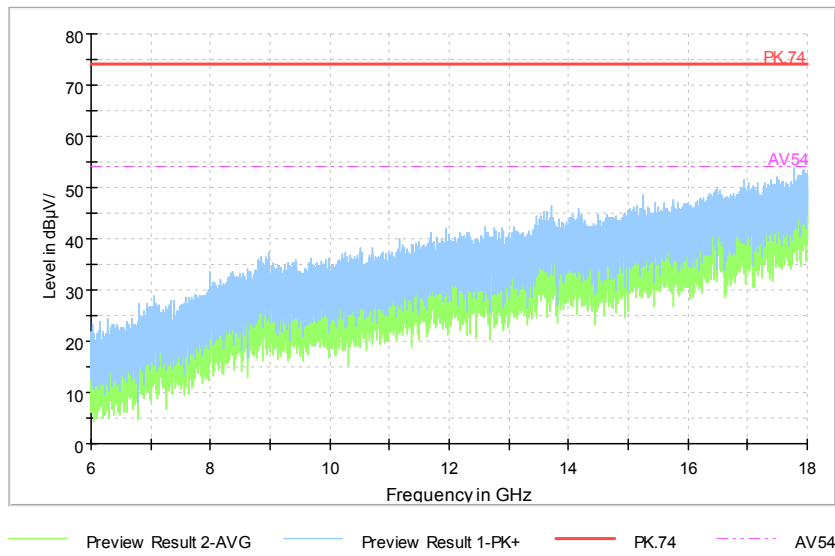

Carrier frequency (MHz): 5700
Channel No.:140

Frequency Range: 30MHz -1GHz
Detector: QP mode
Test Mode: 802.11a

Frequency Range: 1GHz -6GHz
Detector: Av mode and PK mode
Modulation type: 802.11a

Full Spectrum

Comment

Frequency Range: 6GHz -18GHz
Detector: Av mode and PK mode
Modulation type: 802.11a

Full Spectrum

Frequency Range: 18GHz -40GHz
Detector: Av mode and PK mode
Modulation type: 802.11a

Full Spectrum