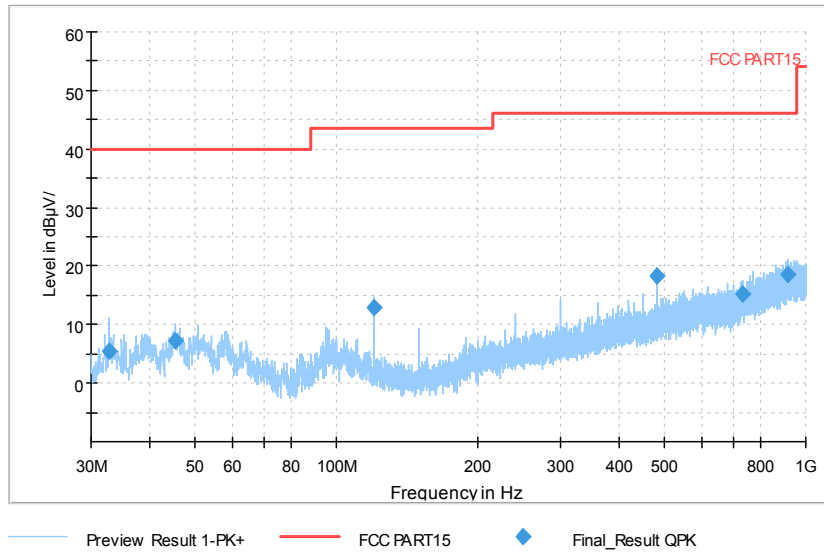

Full Spectrum

Comment

Frequency Range: 30MHz -1GHz
Detector: QP mode
Test Mode: 802.11ac(VHT20 MIMO)