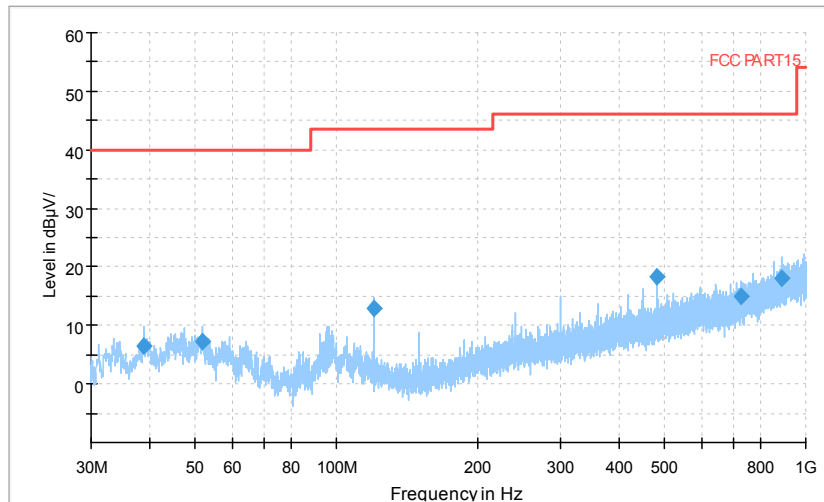

Full Spectrum

Frequency Range: 18GHz -40GHz
 Detector: Av mode and PK mode
 Test Mode: 802.11ac(VHT80 MIMO)

Carrier frequency (MHz): 5610

Channel No.:122

Full Spectrum

Preview Result 1-PK+ FCC PART15 Final_Result QPK