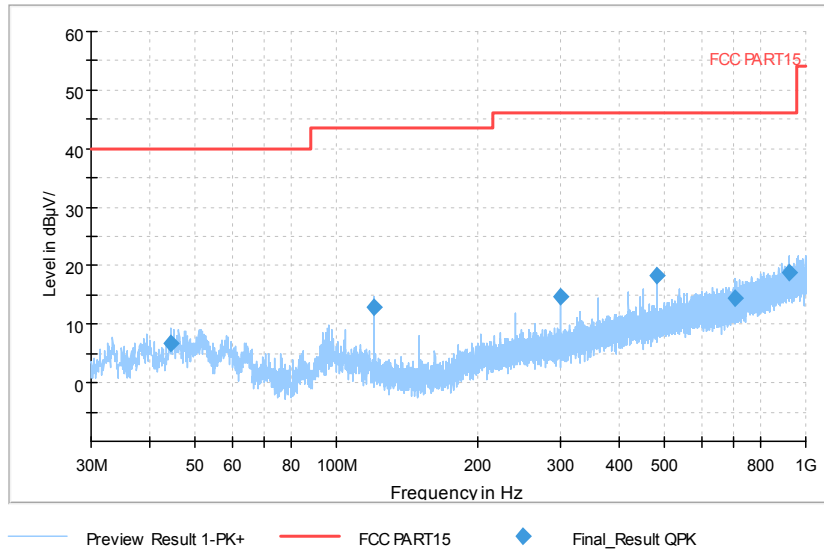

Full Spectrum

Comment

Frequency Range: 1GHz -6GHz
Detector: Av mode and PK mode
Test Mode: 802.11ac(VHT20 MIMO)

Full Spectrum

Comment

Frequency Range: 6GHz -18GHz
 Detector: Av mode and PK mode
 Test Mode: 802.11ac(VHT20 MIMO)

Full Spectrum

Frequency Range: 18GHz -40GHz
 Detector: Av mode and PK mode
 Test Mode: 802.11ac(VHT20 MIMO)

Carrier frequency (MHz): 5785
Channel No.:157

Full Spectrum

Comment

Frequency Range: 30MHz -1GHz
Detector: QP mode
Test Mode: 802.11a