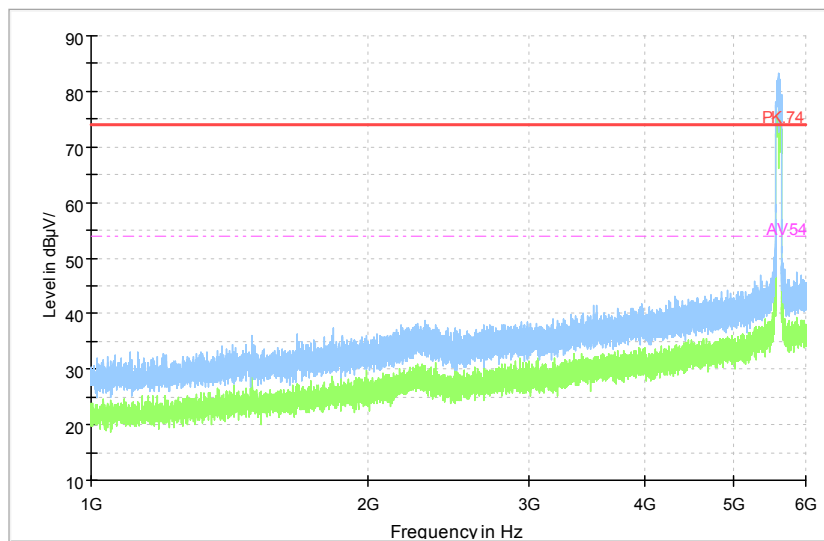

Full Spectrum

Frequency Range: 18GHz -40GHz
 Detector: Av mode and PK mode
 Test Mode: 802.11ac(VHT80 MIMO)

Carrier frequency (MHz): 5610

Channel No.:122

Full Spectrum

Preview Result 1-PK+ FCC PART15 Final_Result QPK

Comment

Frequency Range: 30MHz -1GHz
Detector: QP mode
Test Mode: 802.11ac(VHT80 MIMO)

Full Spectrum

Comment

Frequency Range: 1GHz -6GHz
Detector: Av mode and PK mode
Test Mode: 802.11ac(VHT80 MIMO)

Full Spectrum