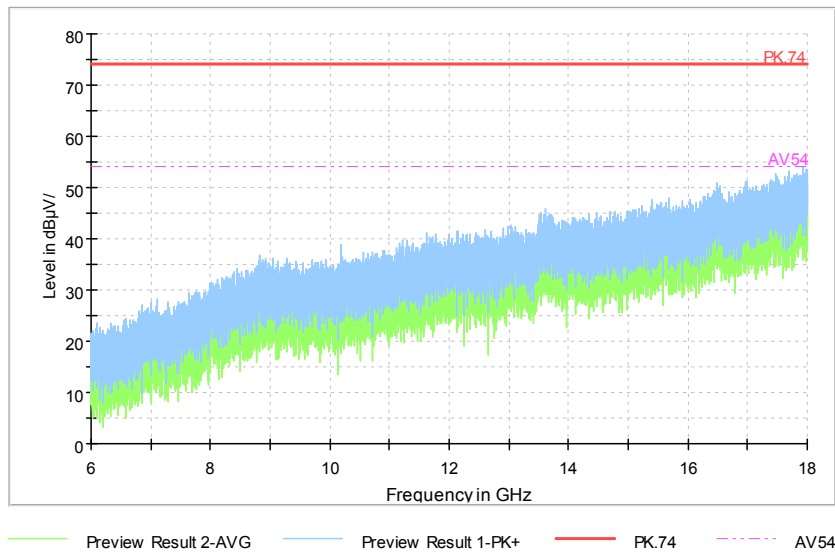

Comment

Frequency Range: 6GHz -18GHz
 Detector: Av mode and PK mode
 Test Mode: 802.11ac(VHT80 MIMO)

Full Spectrum

Frequency Range: 18GHz -40GHz
 Detector: Av mode and PK mode
 Test Mode: 802.11ac(VHT80 MIMO)

Carrier frequency (MHz): 5690
Channel No.:138

Full Spectrum

Preview Result 1-PK+ FCC PART15 Final_Result QPK

Comment

Frequency Range: 30MHz -1GHz
Detector: QP mode
Test Mode: 802.11ac(VHT80 MIMO)

Full Spectrum

Comment

Frequency Range: 1GHz -6GHz
Detector: Av mode and PK mode
Test Mode: 802.11ac(VHT80 MIMO)

Full Spectrum

Comment

Frequency Range: 6GHz -18GHz
 Detector: Av mode and PK mode
 Test Mode: 802.11ac(VHT80 MIMO)