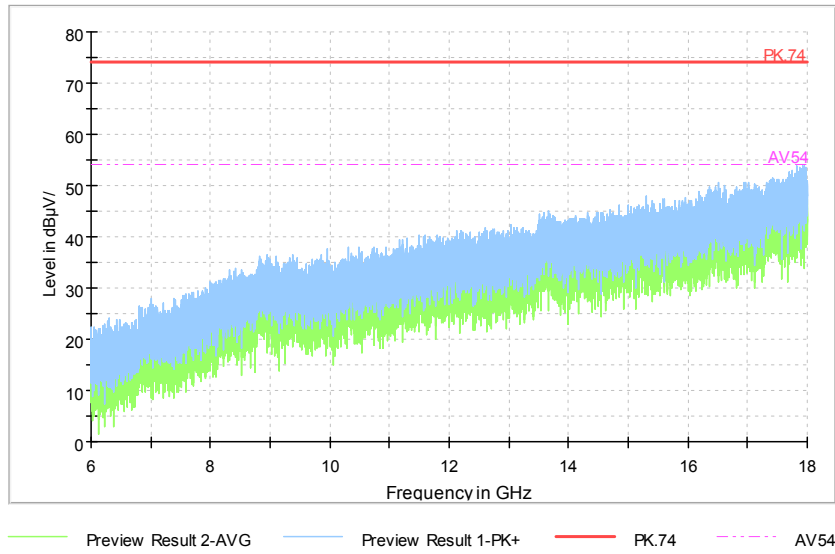

Comment

Frequency Range: 30MHz -1GHz
Detector: QP mode
Test Mode: 802.11n(HT40 MIMO)

Full Spectrum

Comment

Frequency Range: 1GHz -6GHz
Detector: Av mode and PK mode
Modulation type: 802.11n(HT40 MIMO)

Full Spectrum