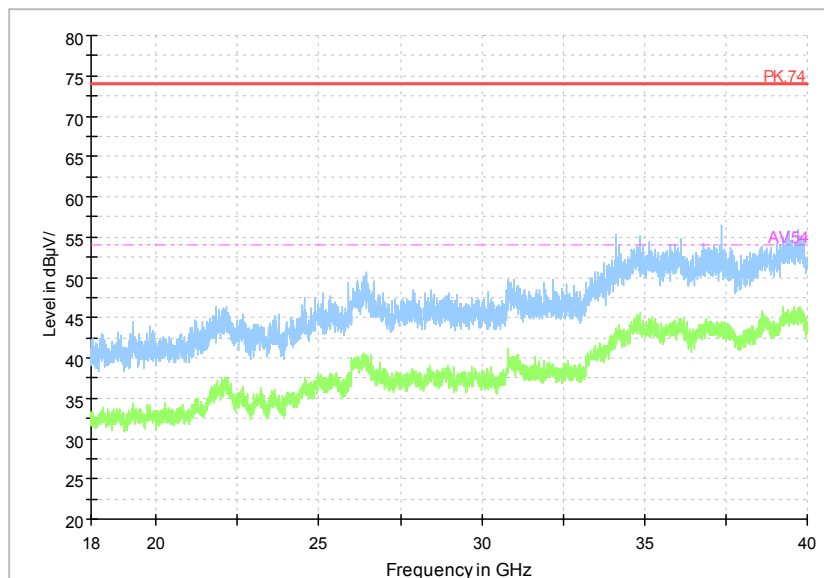

Full Spectrum

Frequency Range: 18GHz -40GHz
 Detector: Av mode and PK mode
 Test Mode: 802.11ac(VHT80 MIMO)

Carrier frequency (MHz): 5745
Channel No.:149

Comment

Frequency Range: 30MHz -1GHz
Detector: QP mode
Test Mode: 802.11a

Comment

Frequency Range: 1GHz -6GHz
Detector: Av mode and PK mode
Modulation type: 802.11a

Full Spectrum

Comment

Frequency Range: 6GHz -18GHz
 Detector: Av mode and PK mode
 Modulation type: 802.11a

Full Spectrum

Frequency Range: 18GHz -40GHz
 Detector: Av mode and PK mode
 Modulation type: 802.11a

Full Spectrum

Comment

Frequency Range: 30MHz -1GHz
Detector: QP mode
Test Mode: 802.11n(HT20 MIMO)

Full Spectrum

Comment