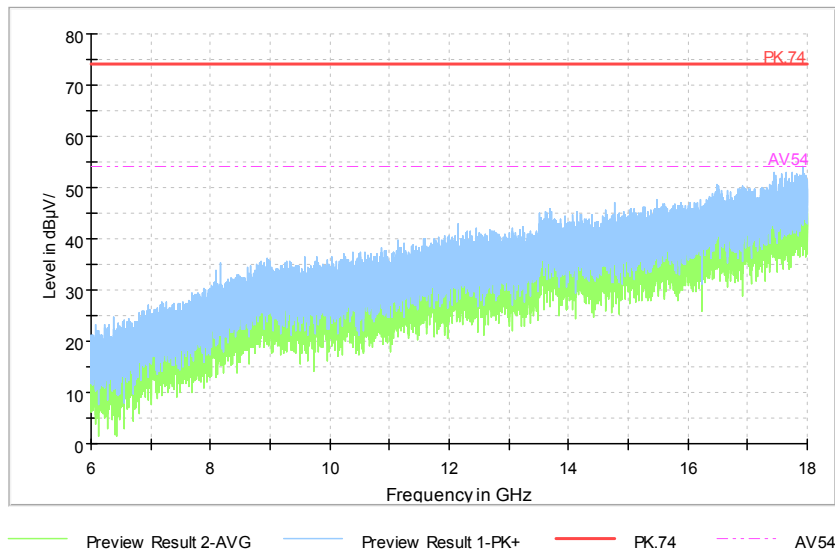

Full Spectrum

Comment

Frequency Range: 6GHz -18GHz
Detector: Av mode and PK mode
Modulation type: 802.11n(HT40 MIMO)