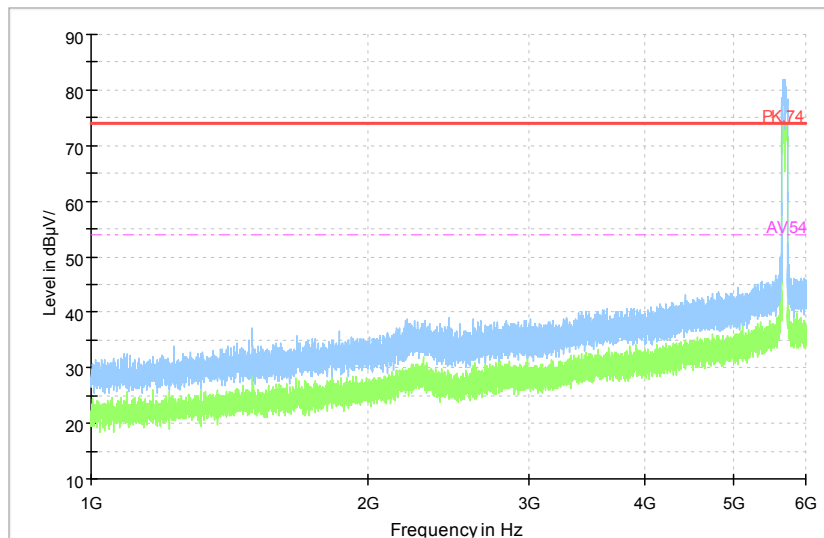

Comment

Frequency Range: 6GHz -18GHz
 Detector: Av mode and PK mode
 Test Mode: 802.11ac(VHT80 MIMO)

Full Spectrum

Frequency Range: 18GHz -40GHz
 Detector: Av mode and PK mode
 Test Mode: 802.11ac(VHT80 MIMO)

Carrier frequency (MHz): 5690
Channel No.:138

Full Spectrum

Preview Result 1-PK+ FCC PART15 Final_Result QPK

Comment

Frequency Range: 30MHz -1GHz
Detector: QP mode
Test Mode: 802.11ac(VHT80 MIMO)

Full Spectrum

Comment

Frequency Range: 1GHz -6GHz
Detector: Av mode and PK mode
Test Mode: 802.11ac(VHT80 MIMO)

Full Spectrum

Comment

Frequency Range: 6GHz -18GHz
 Detector: Av mode and PK mode
 Test Mode: 802.11ac(VHT80 MIMO)