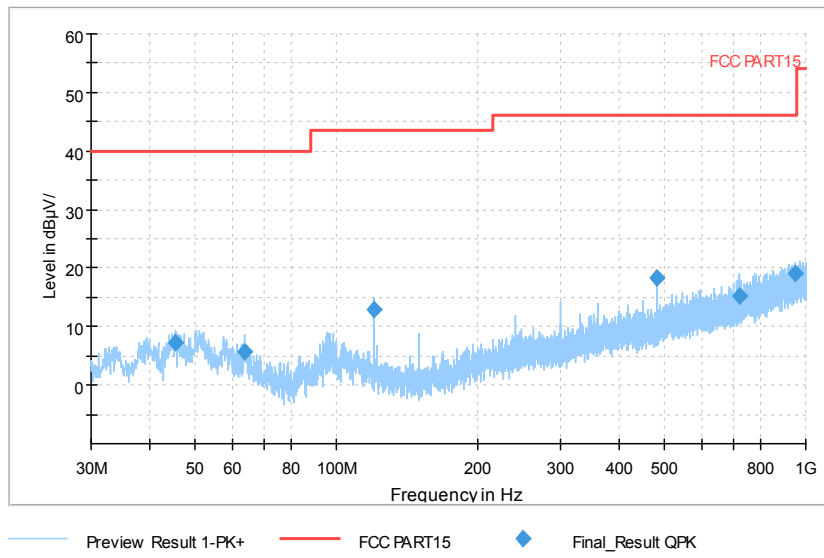

Full Spectrum

Comment

Frequency Range: 30MHz -1GHz
Detector: QP mode
Test Mode: 802.11ac(VHT40 MIMO)