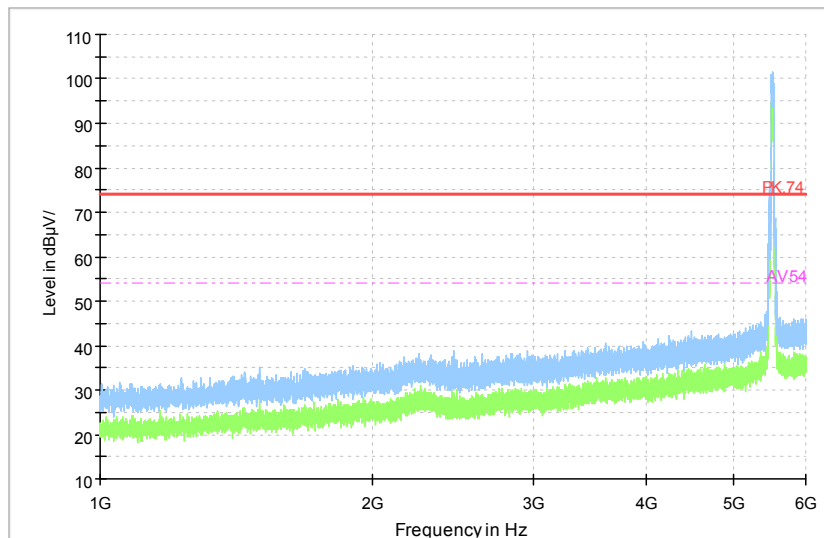

Carrier frequency (MHz): 5510
Channel No.:102

Full Spectrum

— Preview Result 1-PK+ — FCC PART15 ◆ Final_Result QPK

Comment

Frequency Range: 30MHz -1GHz
Detector: QP mode
Test Mode: 802.11n(HT40 MIMO)

Full Spectrum