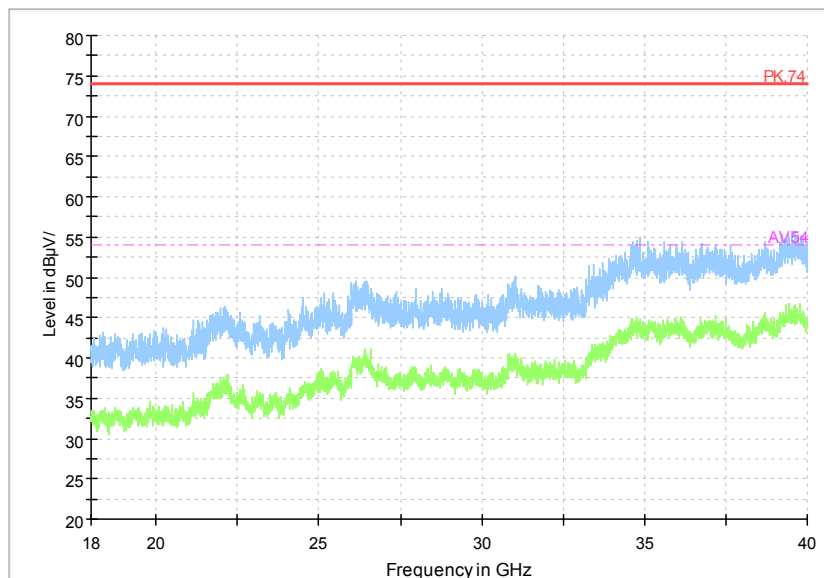

Carrier frequency (MHz): 5700
Channel No.:140

Frequency Range: 30MHz -1GHz
Detector: QP mode
Test Mode: 802.11a

Frequency Range: 1GHz -6GHz
Detector: Av mode and PK mode
Modulation type: 802.11a

Full Spectrum

Comment

Frequency Range: 6GHz -18GHz
Detector: Av mode and PK mode
Modulation type: 802.11a

Full Spectrum

Frequency Range: 18GHz -40GHz
Detector: Av mode and PK mode
Modulation type: 802.11a

Full Spectrum