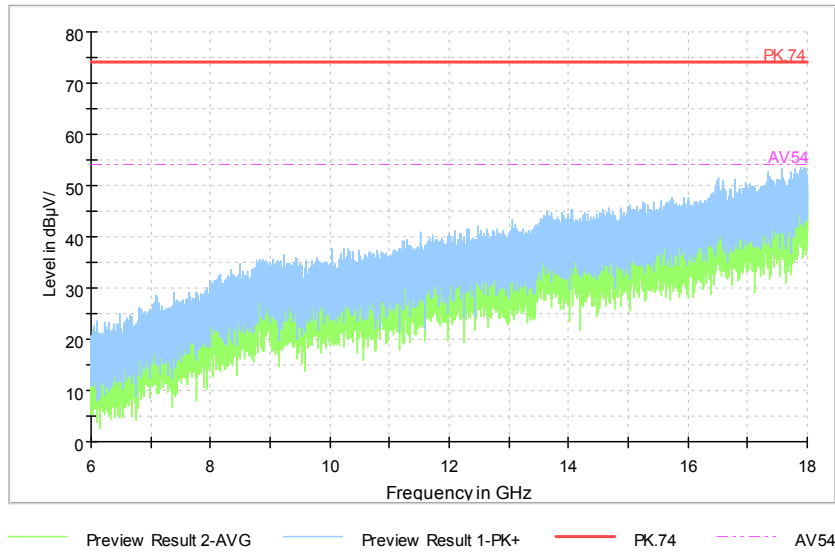

Full Spectrum

Frequency Range: 18GHz -40GHz
 Detector: Av mode and PK mode
 Test Mode: 802.11ac(VHT80 MIMO)

Carrier frequency (MHz): 5610

Channel No.:122

Full Spectrum

Preview Result 1-PK+ FCC PART15 Final_Result QPK

Comment

Frequency Range: 30MHz -1GHz
Detector: QP mode
Test Mode: 802.11ac(VHT80 MIMO)

Full Spectrum

Comment

Frequency Range: 1GHz -6GHz
Detector: Av mode and PK mode
Test Mode: 802.11ac(VHT80 MIMO)

Full Spectrum

Comment

Frequency Range: 6GHz -18GHz
 Detector: Av mode and PK mode
 Test Mode: 802.11ac(VHT80 MIMO)

Full Spectrum

Frequency Range: 18GHz -40GHz
 Detector: Av mode and PK mode
 Test Mode: 802.11ac(VHT80 MIMO)