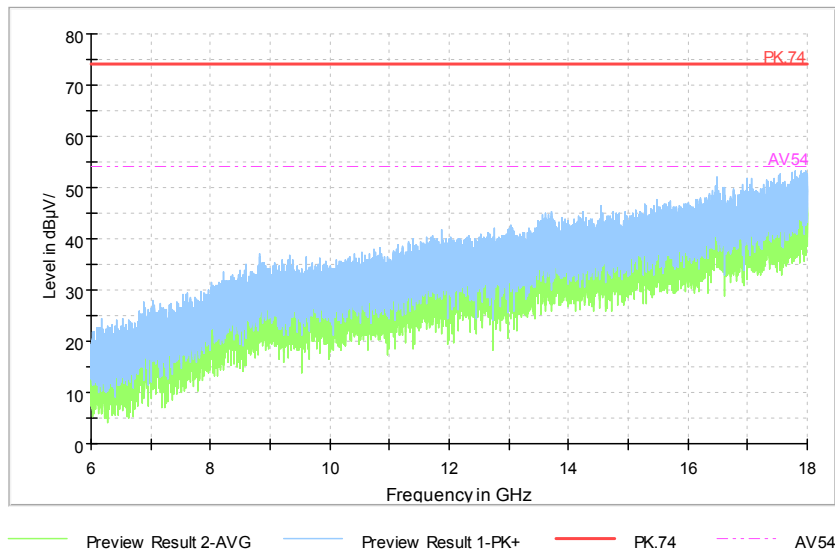

Full Spectrum

Comment

Frequency Range: 6GHz -18GHz
Detector: Av mode and PK mode
Test Mode: 802.11ac(VHT20 MIMO)