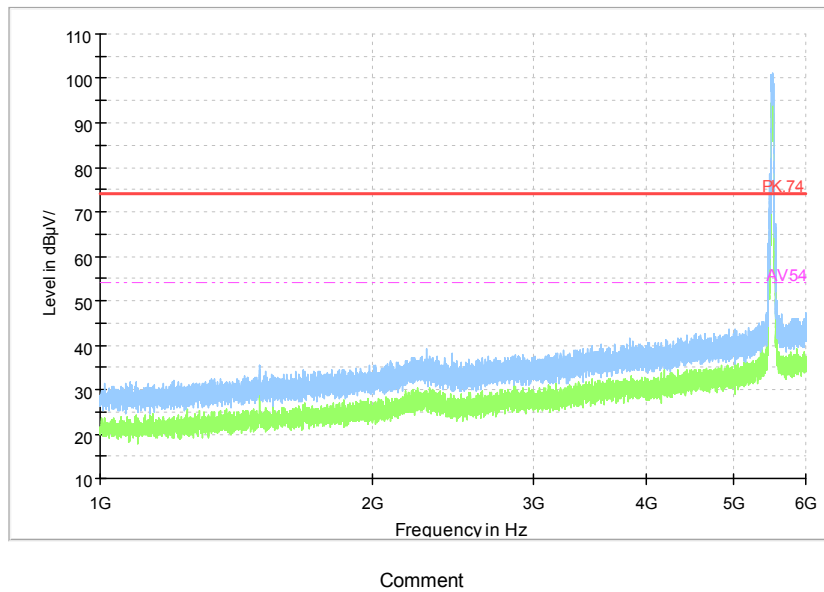

Full Spectrum

Frequency Range: 1GHz -6GHz
Detector: Av mode and PK mode
Test Mode: 802.11ac(VHT40 MIMO)