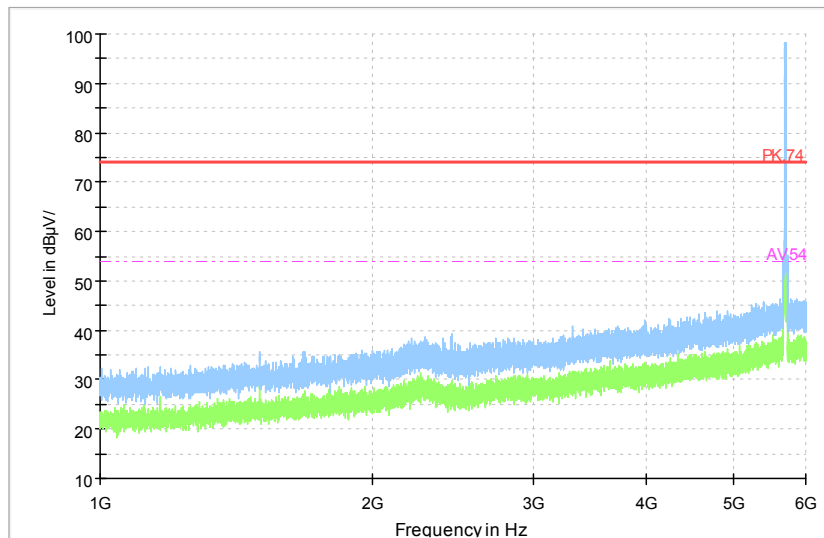

Full Spectrum

Comment

Frequency Range: 1GHz -6GHz
Detector: Av mode and PK mode
Modulation type: 802.11n(HT20 MIMO)