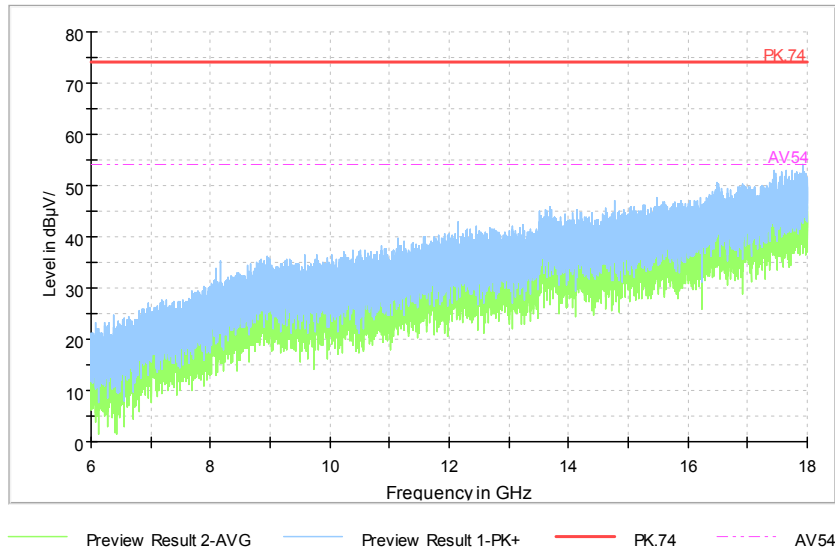

Full Spectrum

Comment

Frequency Range: 6GHz -18GHz
Detector: Av mode and PK mode
Test Mode: 802.11ac(VHT40 MIMO)