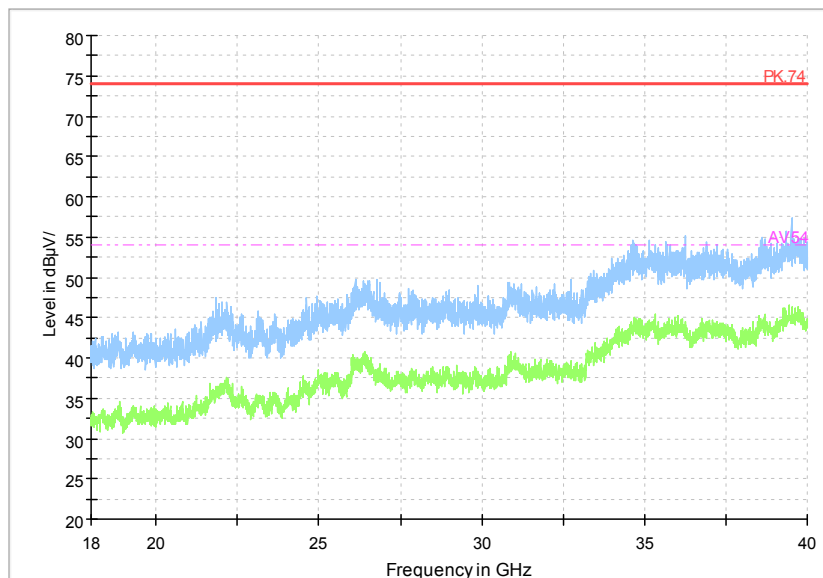

Comment

Frequency Range: 1GHz -6GHz
Detector: Av mode and PK mode
Modulation type: 802.11n(HT40 MIMO)

Full Spectrum

Comment

Frequency Range: 6GHz -18GHz
 Detector: Av mode and PK mode
 Modulation type: 802.11n(HT40 MIMO)

Full Spectrum

Frequency Range: 18GHz -40GHz
 Detector: Av mode and PK mode
 Modulation type: 802.11n(HT40 MIMO)

Full Spectrum

Frequency Range: 30MHz -1GHz
Detector: QP mode
Test Mode: 802.11ac(VHT40 MIMO)