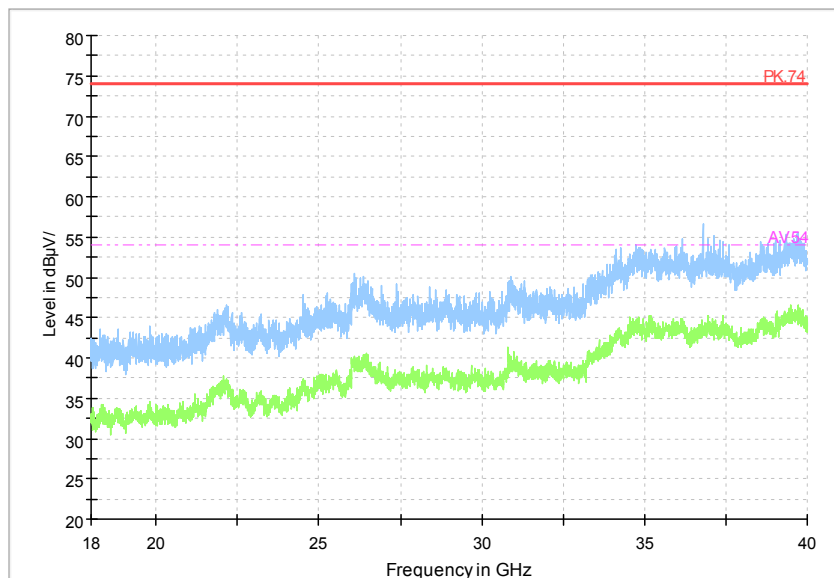

Full Spectrum

Comment

Frequency Range: 30MHz -1GHz
Detector: QP mode
Test Mode: 802.11ac(VHT20 MIMO)

Full Spectrum

Comment

Frequency Range: 1GHz -6GHz
Detector: Av mode and PK mode
Test Mode: 802.11ac(VHT20 MIMO)

Full Spectrum

Comment

Frequency Range: 6GHz -18GHz
 Detector: Av mode and PK mode
 Test Mode: 802.11ac(VHT20 MIMO)

Full Spectrum

Frequency Range: 18GHz -40GHz
 Detector: Av mode and PK mode
 Test Mode: 802.11ac(VHT20 MIMO)