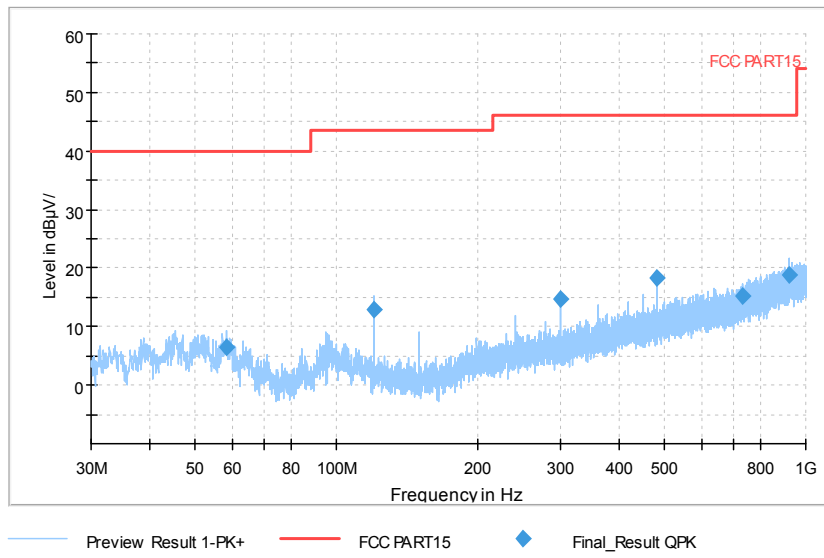

Full Spectrum

Comment

Frequency Range: 30MHz -1GHz
Detector: QP mode
Test Mode: 802.11ac(VHT40 MIMO)