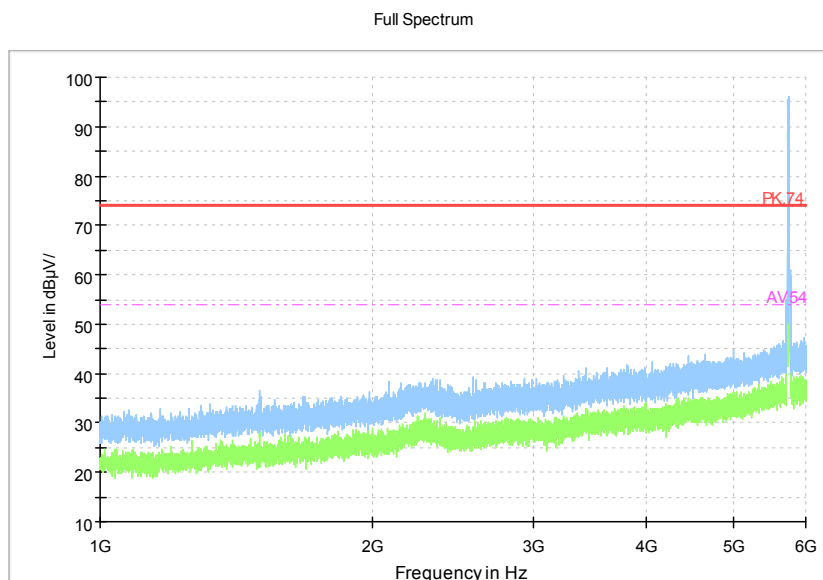

Full Spectrum

Frequency Range: 18GHz -40GHz
 Detector: Av mode and PK mode
 Test Mode: 802.11ac(VHT80 MIMO)

Carrier frequency (MHz): 5745
Channel No.:149

Comment

Frequency Range: 30MHz -1GHz
Detector: QP mode
Test Mode: 802.11a