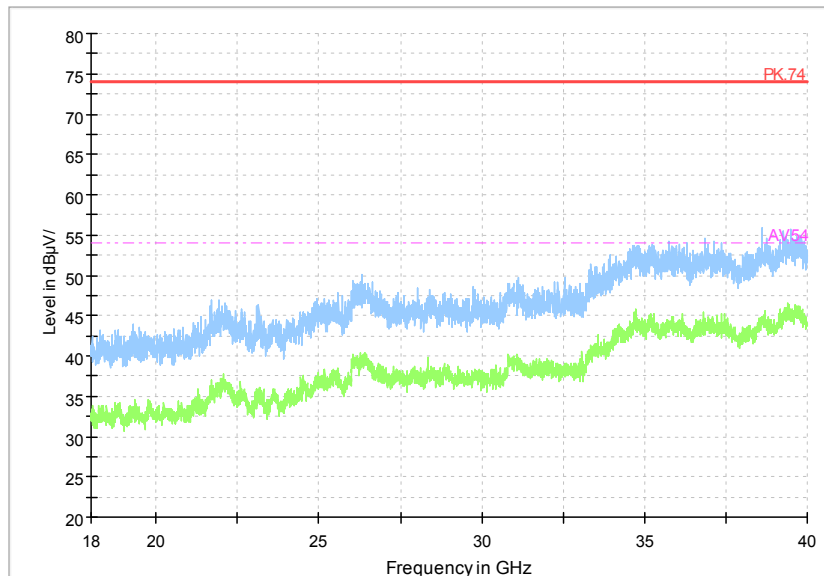

Full Spectrum

Frequency Range: 1GHz -6GHz
Detector: Av mode and PK mode
Test Mode: 802.11ac(VHT40 MIMO)

Full Spectrum

Comment

Frequency Range: 6GHz -18GHz
 Detector: Av mode and PK mode
 Test Mode: 802.11ac(VHT40 MIMO)

Full Spectrum

Frequency Range: 18GHz -40GHz
 Detector: Av mode and PK mode
 Test Mode: 802.11ac(VHT40 MIMO)

Carrier frequency (MHz): 5590
Channel No.:118

Full Spectrum

Preview Result 1-PK+ FCC PART15 Final_Result QPK