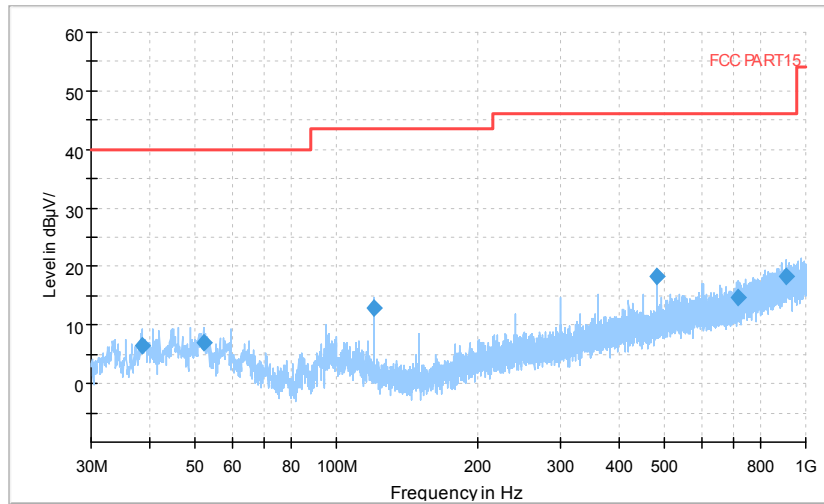

Carrier frequency (MHz): 5690
Channel No.:138

Full Spectrum

Preview Result 1-PK+   FCC PART15   Final_Result QPK

Comment

Frequency Range: 30MHz -1GHz
Detector: QP mode
Test Mode: 802.11ac(VHT80 MIMO)