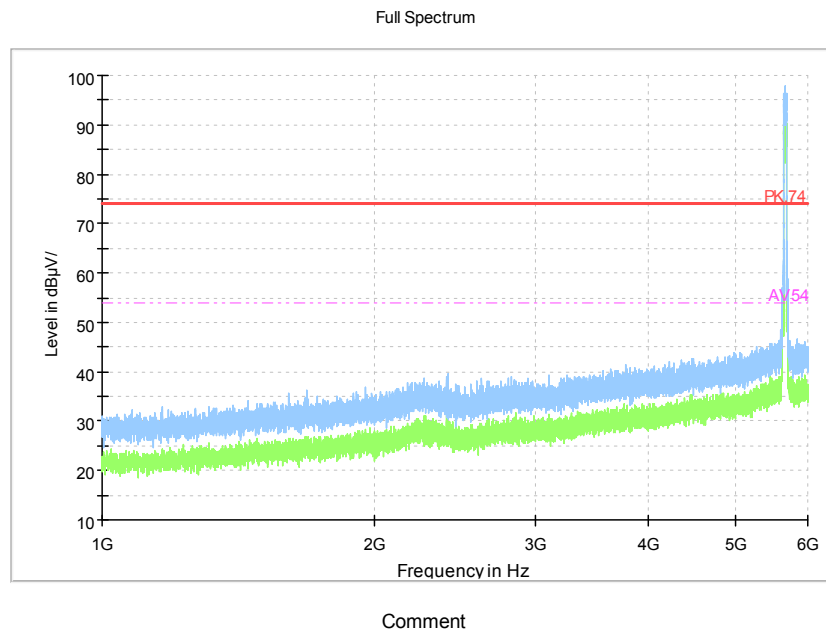

Frequency Range: 1GHz -6GHz
Detector: Av mode and PK mode
Modulation type: 802.11n(HT40 MIMO)