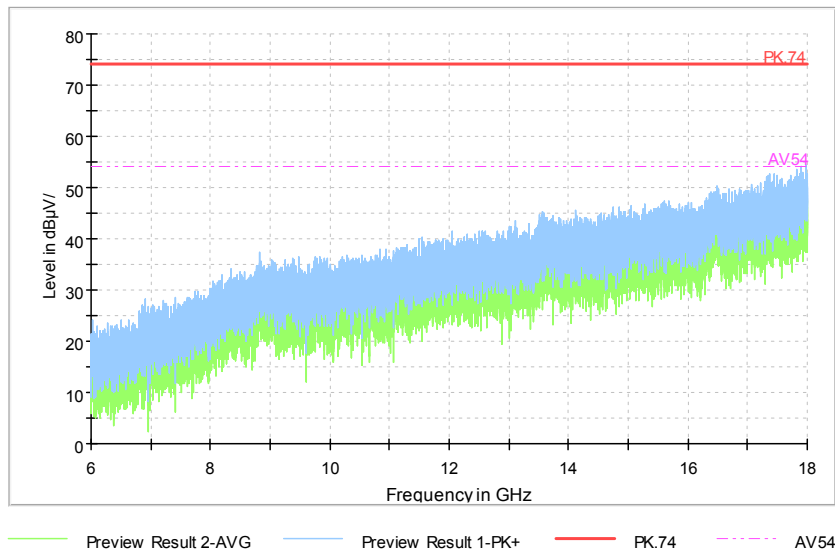

Full Spectrum

Comment

Frequency Range: 6GHz -18GHz
Detector: Av mode and PK mode
Test Mode: 802.11ac(VHT40 MIMO)