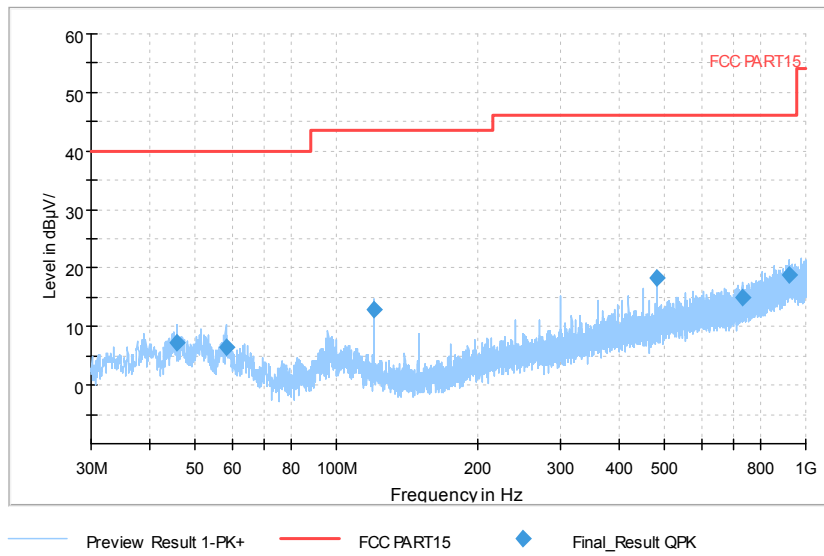

Full Spectrum

Comment

Frequency Range: 30MHz -1GHz
Detector: QP mode
Test Mode: 802.11n(HT20 MIMO)