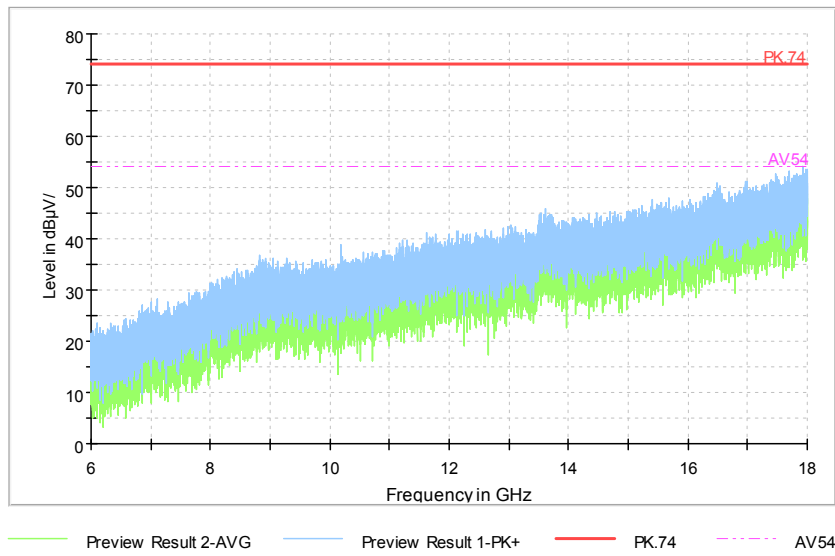

Full Spectrum

Comment

Frequency Range: 6GHz -18GHz
Detector: Av mode and PK mode
Modulation type: 802.11a