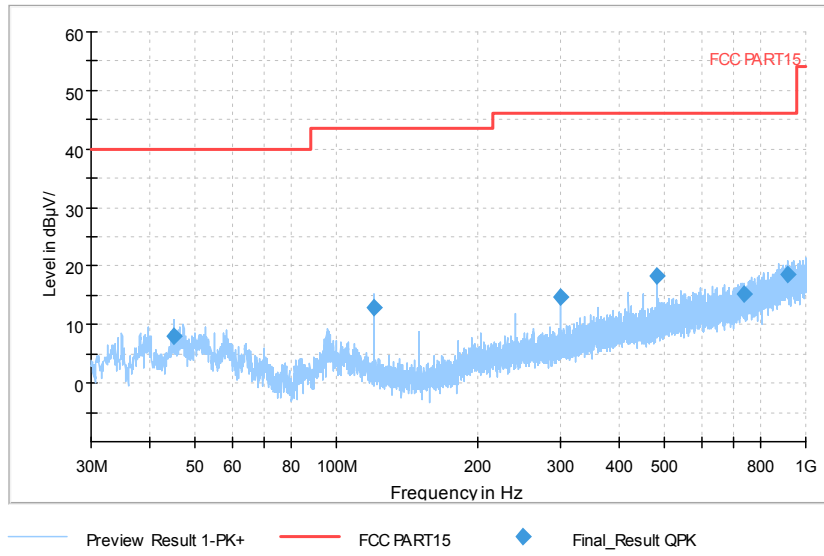

Full Spectrum

Comment

Frequency Range: 30MHz -1GHz
Detector: QP mode
Test Mode: 802.11ac(VHT20 MIMO)