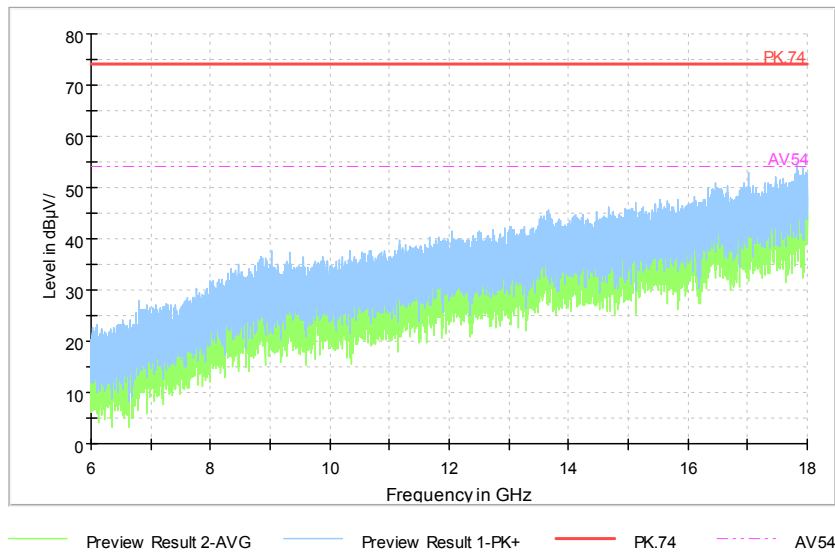

Frequency Range: 18GHz -40GHz
 Detector: Av mode and PK mode
 Modulation type: 802.11a

Full Spectrum

Comment

Frequency Range: 30MHz -1GHz
Detector: QP mode
Test Mode: 802.11n(HT20 MIMO)

Full Spectrum

Comment

Frequency Range: 1GHz -6GHz
Detector: Av mode and PK mode
Modulation type: 802.11n(HT20 MIMO)

Full Spectrum

Comment

Frequency Range: 6GHz -18GHz
 Detector: Av mode and PK mode
 Modulation type: 802.11n(HT20 MIMO)