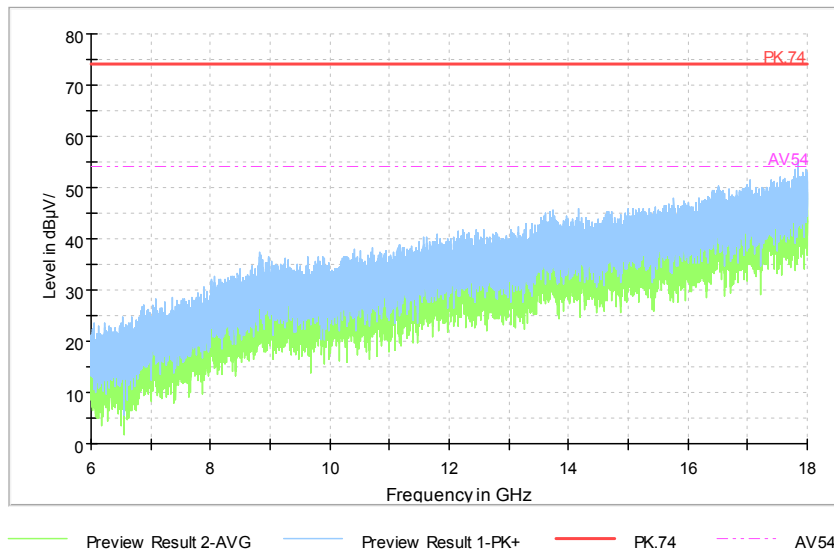

Comment

Frequency Range: 30MHz -1GHz
Detector: QP mode
Test Mode: 802.11n(HT20 MIMO)

Full Spectrum

Comment

Frequency Range: 1GHz -6GHz
Detector: Av mode and PK mode
Modulation type: 802.11n(HT20 MIMO)

Full Spectrum