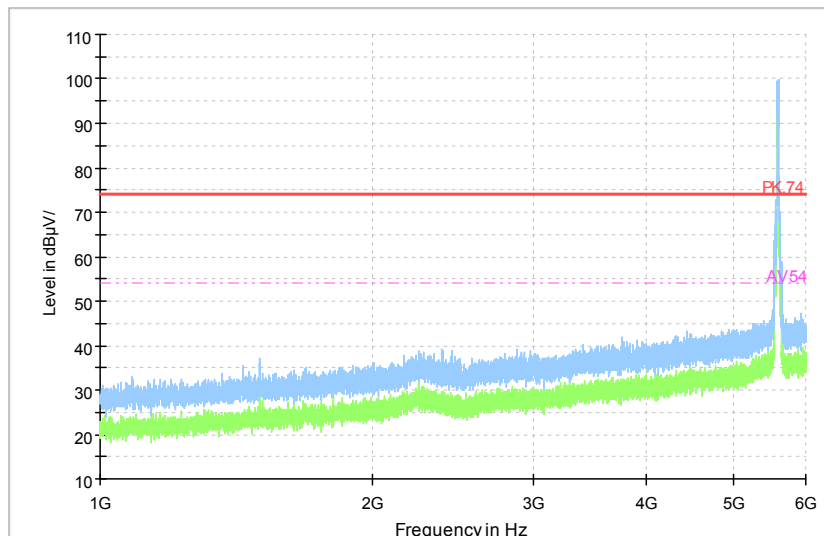

Full Spectrum

Comment

Frequency Range: 1GHz -6GHz
Detector: Av mode and PK mode
Modulation type: 802.11n(HT40 MIMO)