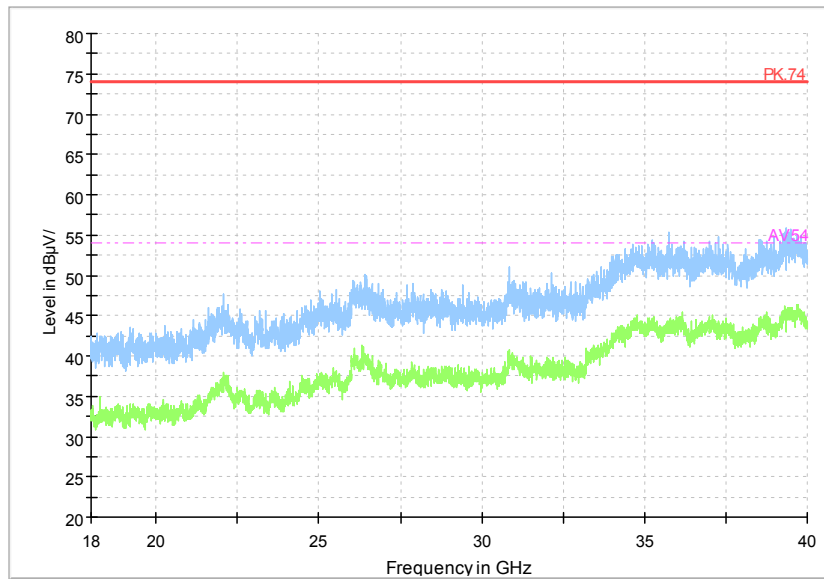

Full Spectrum

Frequency Range: 18GHz -40GHz
 Detector: Av mode and PK mode
 Test Mode: 802.11ac(VHT40 MIMO)

Carrier frequency (MHz): 5590
Channel No.:118

Full Spectrum

Preview Result 1-PK+ FCC PART15 Final_Result QPK

Comment

Frequency Range: 30MHz -1GHz
Detector: QP mode
Test Mode: 802.11n(HT40 MIMO)

Full Spectrum

Comment

Frequency Range: 1GHz -6GHz
Detector: Av mode and PK mode
Modulation type: 802.11n(HT40 MIMO)

Full Spectrum

Comment

Frequency Range: 6GHz -18GHz
 Detector: Av mode and PK mode
 Modulation type: 802.11n(HT40 MIMO)

Full Spectrum

Frequency Range: 18GHz -40GHz
 Detector: Av mode and PK mode
 Modulation type: 802.11n(HT40 MIMO)