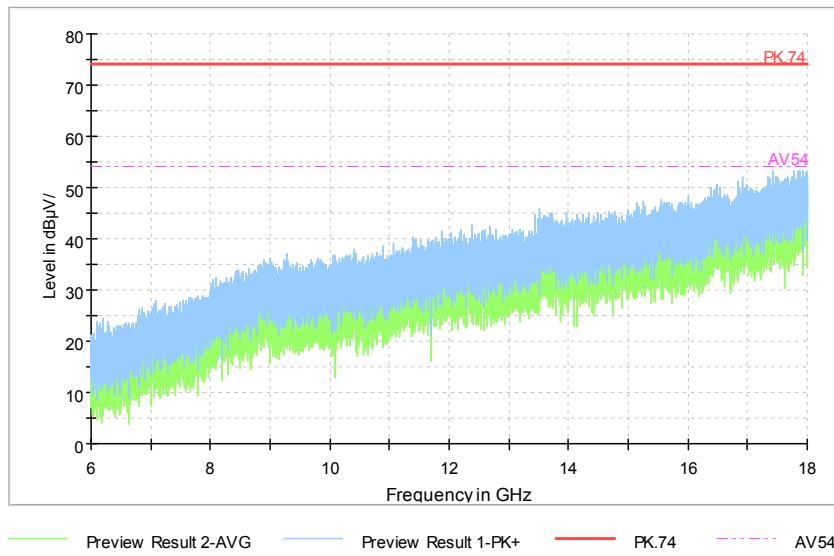

Full Spectrum

Comment

Frequency Range: 6GHz -18GHz
Detector: Av mode and PK mode
Test Mode: 802.11ac(VHT20 MIMO)