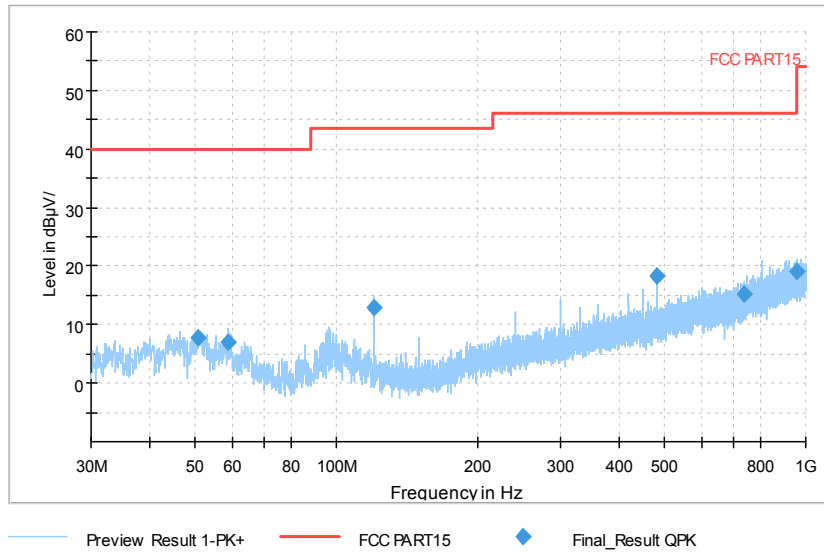

Comment

Frequency Range: 6GHz -18GHz
Detector: Av mode and PK mode
Modulation type: 802.11a

Full Spectrum

Frequency Range: 18GHz -40GHz
Detector: Av mode and PK mode
Modulation type: 802.11a

Full Spectrum