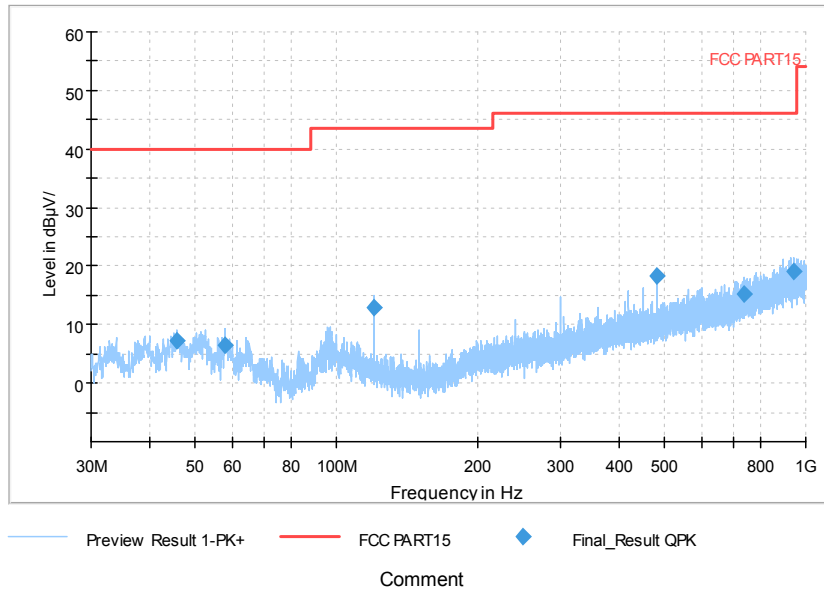

Full Spectrum

Frequency Range: 30MHz -1GHz
Detector: QP mode
Test Mode: 802.11ac(VHT40 MIMO)