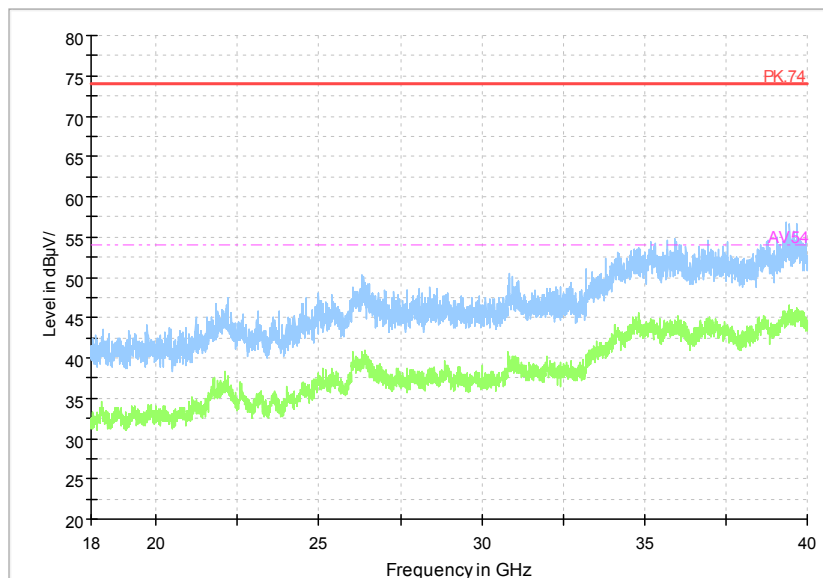

Full Spectrum

Comment

Frequency Range: 30MHz -1GHz
Detector: QP mode
Test Mode: 802.11ac(VHT40 MIMO)

Full Spectrum

Comment

Frequency Range: 1GHz -6GHz
Detector: Av mode and PK mode
Test Mode: 802.11ac(VHT40 MIMO)

Full Spectrum

Comment

Frequency Range: 6GHz -18GHz
 Detector: Av mode and PK mode
 Test Mode: 802.11ac(VHT40 MIMO)

Full Spectrum

Frequency Range: 18GHz -40GHz
 Detector: Av mode and PK mode
 Test Mode: 802.11ac(VHT40 MIMO)