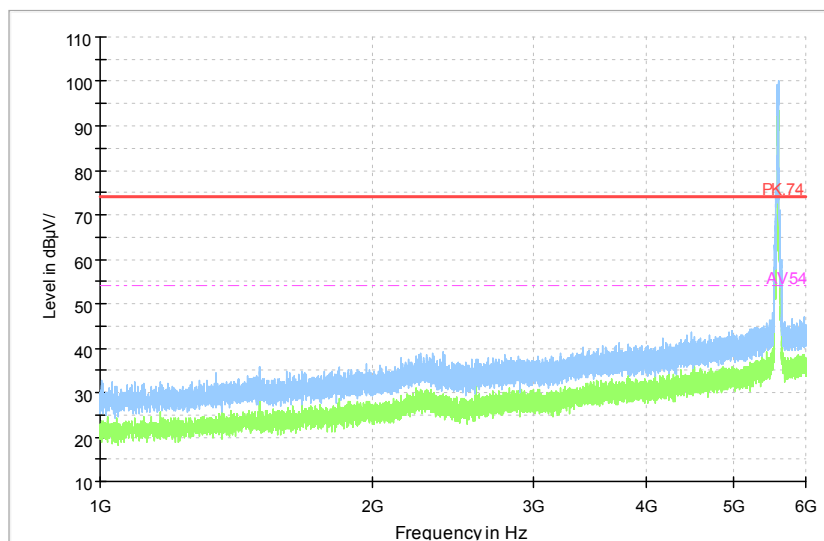

Full Spectrum

Comment

Frequency Range: 1GHz -6GHz
Detector: Av mode and PK mode
Test Mode: 802.11ac(VHT40 MIMO)