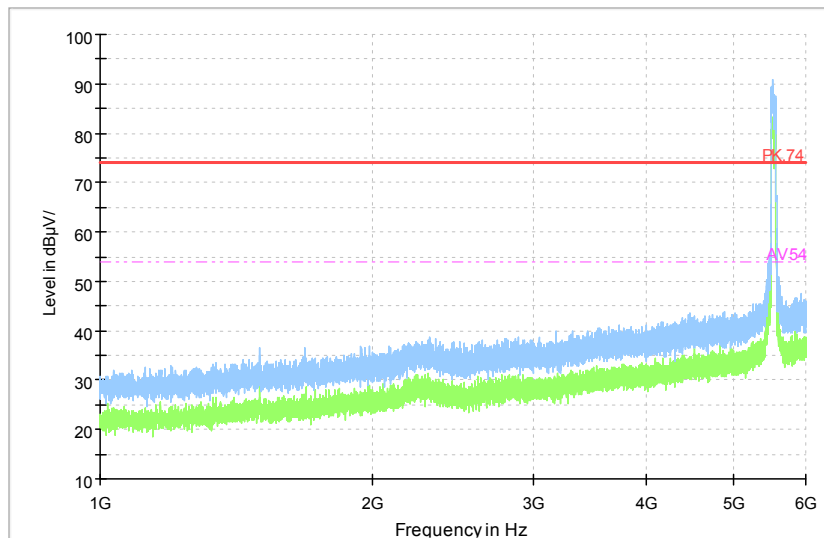

Full Spectrum

Comment

Frequency Range: 6GHz -18GHz
 Detector: Av mode and PK mode
 Test Mode: 802.11ac(VHT40 MIMO)

Full Spectrum

Frequency Range: 18GHz -40GHz
 Detector: Av mode and PK mode
 Test Mode: 802.11ac(VHT40 MIMO)

Carrier frequency (MHz): 5530
Channel No.:106

Full Spectrum

Preview Result 1-PK+ FCC PART15 Final_Result QPK

Comment

Frequency Range: 30MHz -1GHz
Detector: QP mode
Test Mode: 802.11ac(VHT80 MIMO)

Full Spectrum

Comment

Frequency Range: 1GHz -6GHz
Detector: Av mode and PK mode
Test Mode: 802.11ac(VHT80 MIMO)

Full Spectrum

Comment

Frequency Range: 6GHz -18GHz
 Detector: Av mode and PK mode
 Test Mode: 802.11ac(VHT80 MIMO)