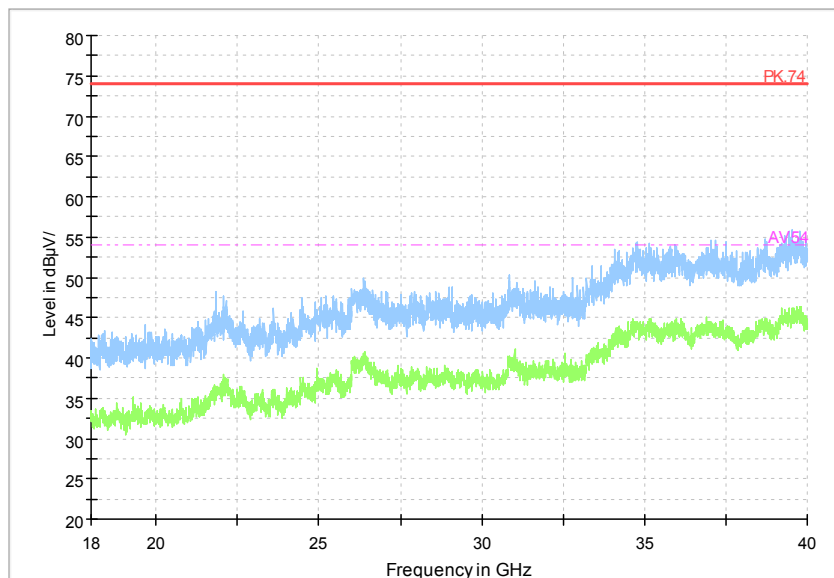

Comment

Frequency Range: 6GHz -18GHz
Detector: Av mode and PK mode
Modulation type: 802.11a

Full Spectrum

Frequency Range: 18GHz -40GHz
Detector: Av mode and PK mode
Modulation type: 802.11a

Full Spectrum

Comment

Frequency Range: 30MHz -1GHz
Detector: QP mode
Test Mode: 802.11n(HT20 MIMO)

Full Spectrum

Comment

Frequency Range: 1GHz -6GHz
Detector: Av mode and PK mode
Modulation type: 802.11n(HT20 MIMO)

Full Spectrum

Comment

Frequency Range: 6GHz -18GHz
 Detector: Av mode and PK mode
 Modulation type: 802.11n(HT20 MIMO)

Full Spectrum

Frequency Range: 18GHz -40GHz
 Detector: Av mode and PK mode
 Modulation type: 802.11n(HT20 MIMO)