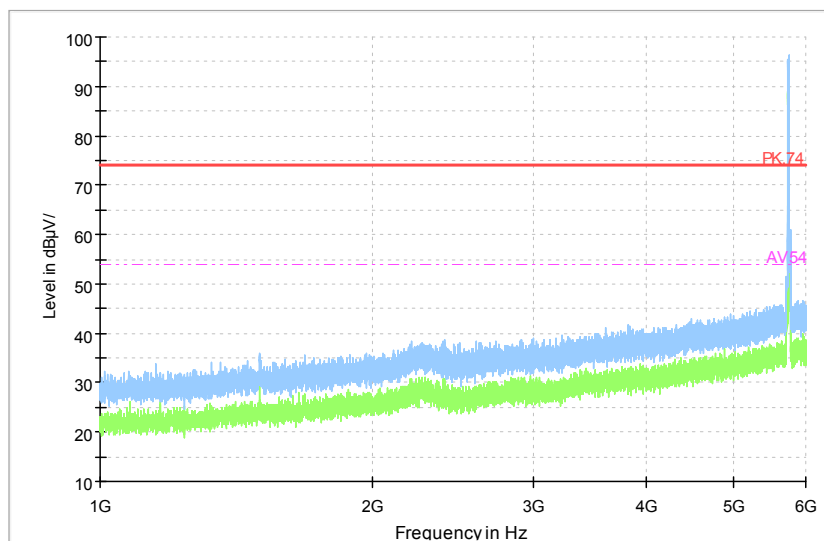

Comment

Frequency Range: 1GHz -6GHz
Detector: Av mode and PK mode
Modulation type: 802.11a

Full Spectrum

Comment

Frequency Range: 6GHz -18GHz
 Detector: Av mode and PK mode
 Modulation type: 802.11a

Full Spectrum

Frequency Range: 18GHz -40GHz
 Detector: Av mode and PK mode
 Modulation type: 802.11a

Full Spectrum

Comment

Frequency Range: 30MHz -1GHz
Detector: QP mode
Test Mode: 802.11n(HT20 MIMO)

Full Spectrum

Comment

Frequency Range: 1GHz -6GHz
Detector: Av mode and PK mode
Modulation type: 802.11n(HT20 MIMO)

Full Spectrum

Comment

Frequency Range: 6GHz -18GHz
 Detector: Av mode and PK mode
 Modulation type: 802.11n(HT20 MIMO)