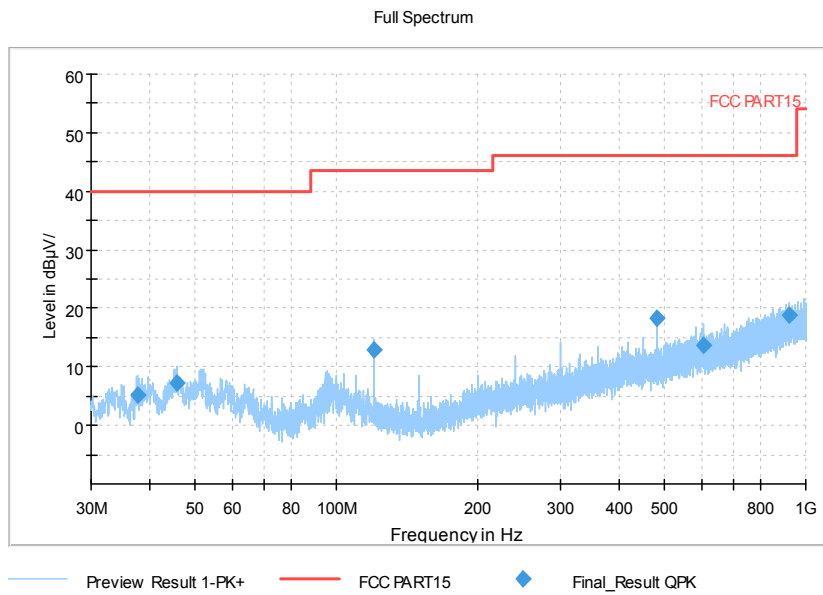

Comment

Frequency Range: 1GHz -6GHz
Detector: Av mode and PK mode
Test Mode: 802.11ac(VHT80 MIMO)

Full Spectrum

Comment

Frequency Range: 6GHz -18GHz
 Detector: Av mode and PK mode
 Test Mode: 802.11ac(VHT80 MIMO)

Full Spectrum

Frequency Range: 18GHz -40GHz
 Detector: Av mode and PK mode
 Test Mode: 802.11ac(VHT80 MIMO)

Carrier frequency (MHz): 5745
Channel No.:149

Comment

Frequency Range: 30MHz -1GHz
Detector: QP mode
Test Mode: 802.11a