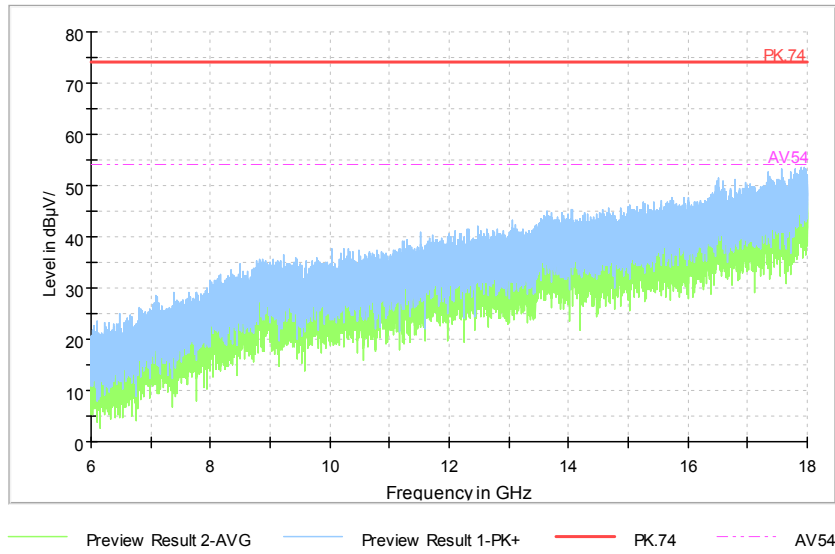

Full Spectrum

Comment

Frequency Range: 6GHz -18GHz
Detector: Av mode and PK mode
Modulation type: 802.11n(HT20 MIMO)