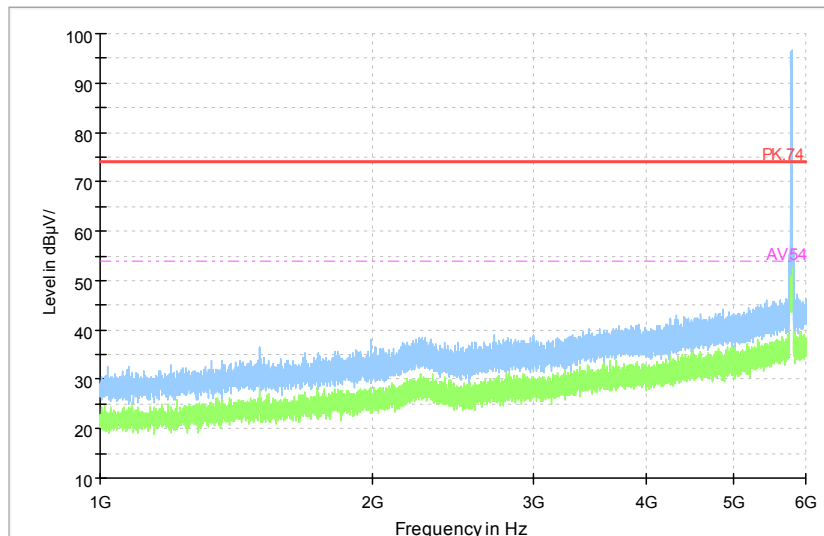

Full Spectrum

Comment

Frequency Range: 1GHz -6GHz
Detector: Av mode and PK mode
Test Mode: 802.11ac(VHT20 MIMO)

Full Spectrum

Comment

Frequency Range: 6GHz -18GHz
 Detector: Av mode and PK mode
 Test Mode: 802.11ac(VHT20 MIMO)

Full Spectrum

Frequency Range: 18GHz -40GHz
 Detector: Av mode and PK mode
 Test Mode: 802.11ac(VHT20 MIMO)

Carrier frequency (MHz): 5785
Channel No.:157

Full Spectrum

Comment

Frequency Range: 30MHz -1GHz
Detector: QP mode
Test Mode: 802.11a

Full Spectrum

Comment

Frequency Range: 1GHz -6GHz
Detector: Av mode and PK mode
Modulation type: 802.11a

Full Spectrum

Comment

Frequency Range: 6GHz -18GHz
 Detector: Av mode and PK mode
 Modulation type: 802.11a