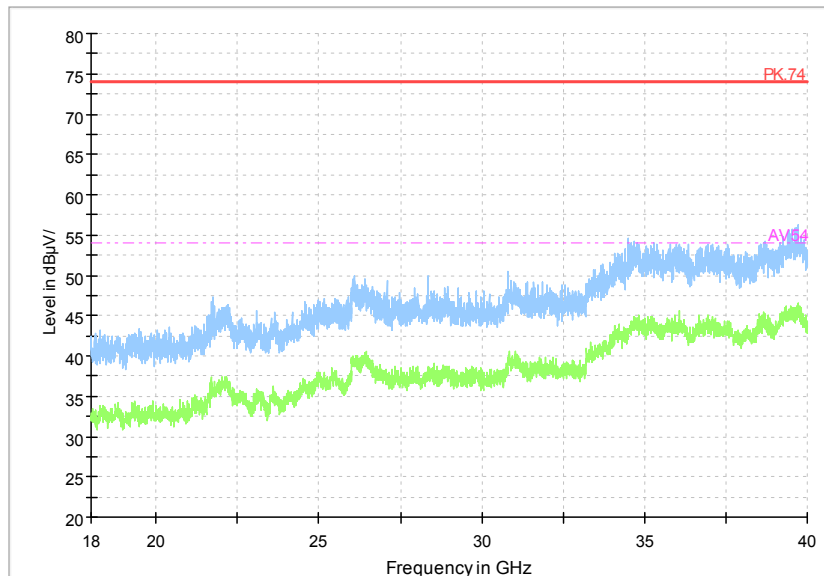

Full Spectrum

Frequency Range: 18GHz -40GHz
 Detector: Av mode and PK mode
 Test Mode: 802.11ac(VHT20 MIMO)

Carrier frequency (MHz): 5785
Channel No.:157

Full Spectrum

Comment

Frequency Range: 30MHz -1GHz
Detector: QP mode
Test Mode: 802.11a

Full Spectrum

Comment

Frequency Range: 1GHz -6GHz
Detector: Av mode and PK mode
Modulation type: 802.11a

Full Spectrum

Comment

Frequency Range: 6GHz -18GHz
 Detector: Av mode and PK mode
 Modulation type: 802.11a

Full Spectrum

Frequency Range: 18GHz -40GHz
 Detector: Av mode and PK mode
 Modulation type: 802.11a

Full Spectrum

Comment

Frequency Range: 30MHz -1GHz
Detector: QP mode
Test Mode: 802.11n(HT20 MIMO)

Full Spectrum