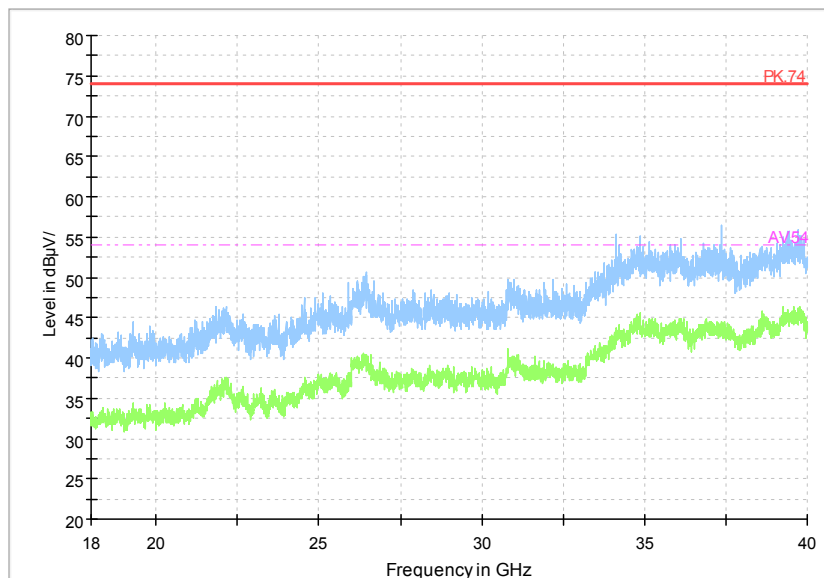

Full Spectrum

Frequency Range: 18GHz -40GHz
 Detector: Av mode and PK mode
 Modulation type: 802.11n(HT20 MIMO)

Full Spectrum

Comment

Frequency Range: 30MHz -1GHz
Detector: QP mode
Test Mode: 802.11ac(VHT20 MIMO)

Full Spectrum

Comment

Frequency Range: 1GHz -6GHz
Detector: Av mode and PK mode
Test Mode: 802.11ac(VHT20 MIMO)

Full Spectrum

Comment

Frequency Range: 6GHz -18GHz
 Detector: Av mode and PK mode
 Test Mode: 802.11ac(VHT20 MIMO)

Full Spectrum

Frequency Range: 18GHz -40GHz
 Detector: Av mode and PK mode
 Test Mode: 802.11ac(VHT20 MIMO)

Carrier frequency (MHz): 5785
Channel No.:157

Full Spectrum

Comment

Frequency Range: 30MHz -1GHz
Detector: QP mode
Test Mode: 802.11a