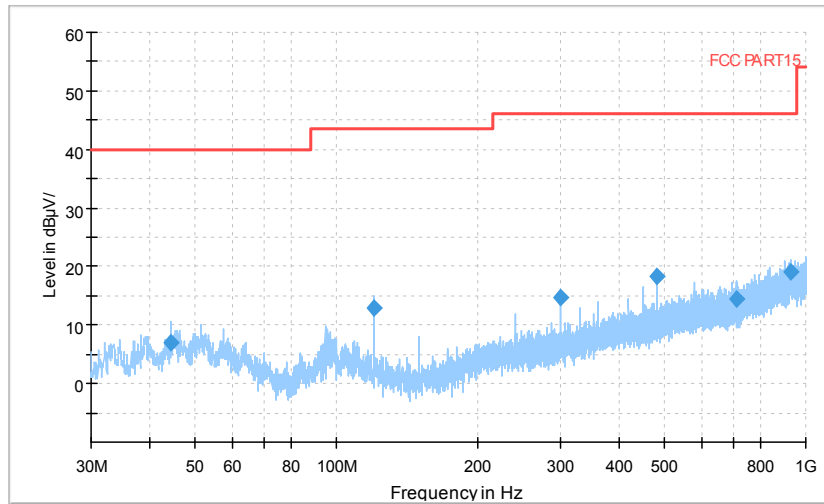

Carrier frequency (MHz): 5510
Channel No.:102

Full Spectrum

— Preview Result 1-PK+   — FCC PART15   ◆ Final_Result QPK

Comment

Frequency Range: 30MHz -1GHz
Detector: QP mode
Test Mode: 802.11n(HT40 MIMO)