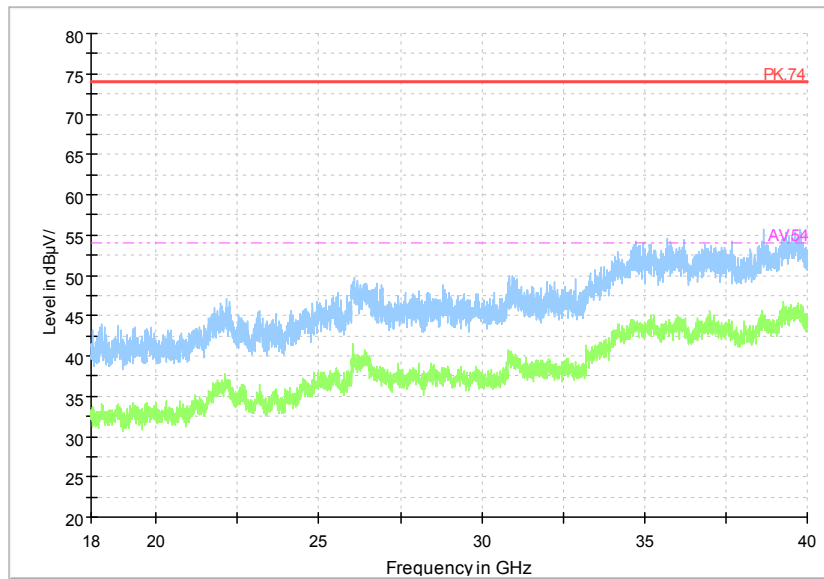

Full Spectrum

Frequency Range: 18GHz -40GHz
 Detector: Av mode and PK mode
 Test Mode: 802.11ac(VHT80 MIMO)

Carrier frequency (MHz): 5610

Channel No.:122

Full Spectrum

Preview Result 1-PK+ FCC PART15 Final_Result QPK

Comment

Frequency Range: 30MHz -1GHz
Detector: QP mode
Test Mode: 802.11ac(VHT80 MIMO)

Full Spectrum

Comment

Frequency Range: 1GHz -6GHz
Detector: Av mode and PK mode
Test Mode: 802.11ac(VHT80 MIMO)

Full Spectrum

Comment

Frequency Range: 6GHz -18GHz
 Detector: Av mode and PK mode
 Test Mode: 802.11ac(VHT80 MIMO)

Full Spectrum

Frequency Range: 18GHz -40GHz
 Detector: Av mode and PK mode
 Test Mode: 802.11ac(VHT80 MIMO)