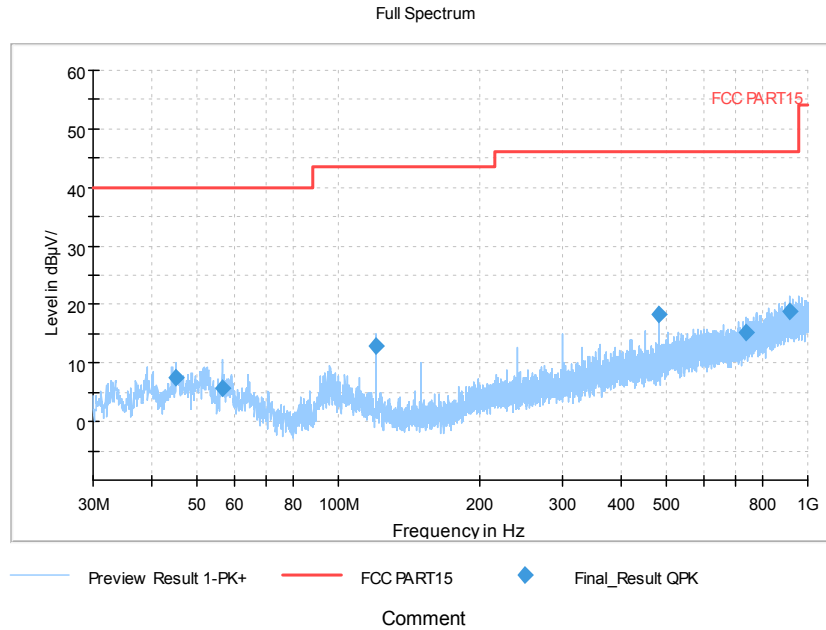

Carrier frequency (MHz): 5670
Channel No.:134

Frequency Range: 30MHz -1GHz
Detector: QP mode
Test Mode: 802.11n(HT40 MIMO)