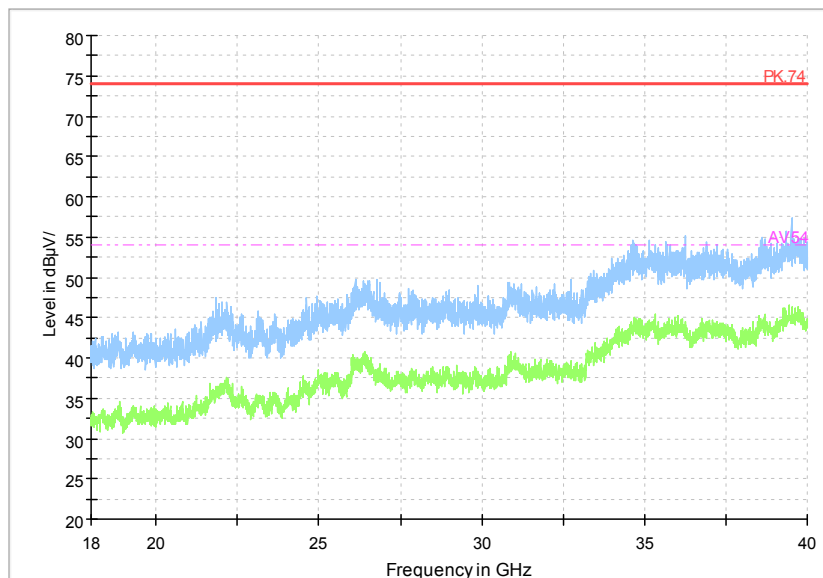

Carrier frequency (MHz): 5670
Channel No.:134

Frequency Range: 30MHz -1GHz
 Detector: QP mode
 Test Mode: 802.11n(HT40 MIMO)

Frequency Range: 1GHz -6GHz
 Detector: Av mode and PK mode
 Modulation type: 802.11n(HT40 MIMO)

Full Spectrum

Comment

Frequency Range: 6GHz -18GHz
 Detector: Av mode and PK mode
 Modulation type: 802.11n(HT40 MIMO)

Full Spectrum

Frequency Range: 18GHz -40GHz
 Detector: Av mode and PK mode
 Modulation type: 802.11n(HT40 MIMO)