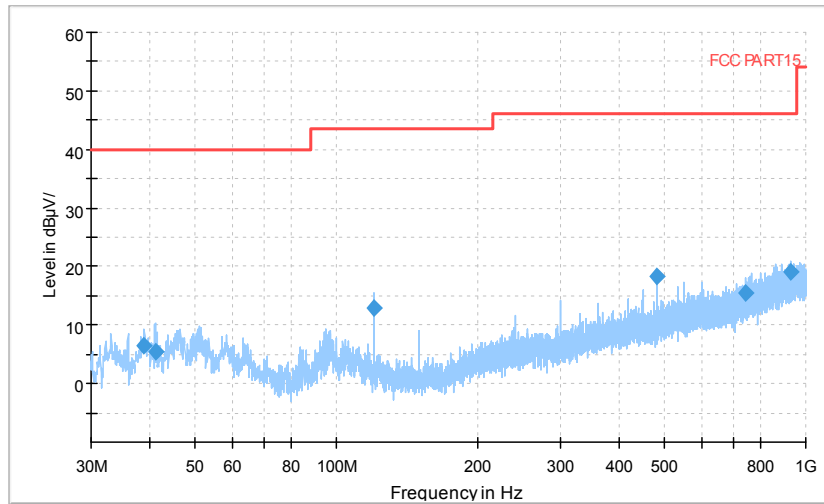

Carrier frequency (MHz): 5530
Channel No.:106

Full Spectrum

Preview Result 1-PK+   FCC PART15   Final_Result QPK

Comment

Frequency Range: 30MHz -1GHz
Detector: QP mode
Test Mode: 802.11ac(VHT80 MIMO)