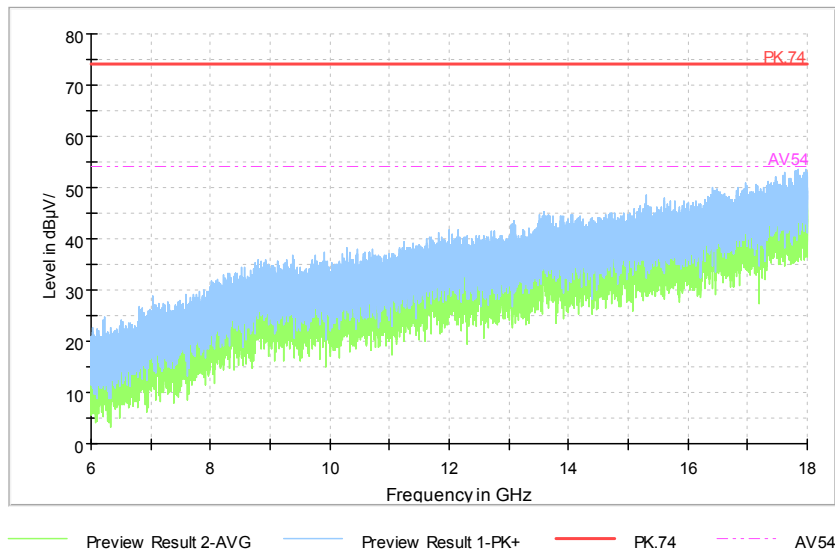

Full Spectrum

Comment

Frequency Range: 6GHz -18GHz
Detector: Av mode and PK mode
Modulation type: 802.11n(HT40 MIMO)