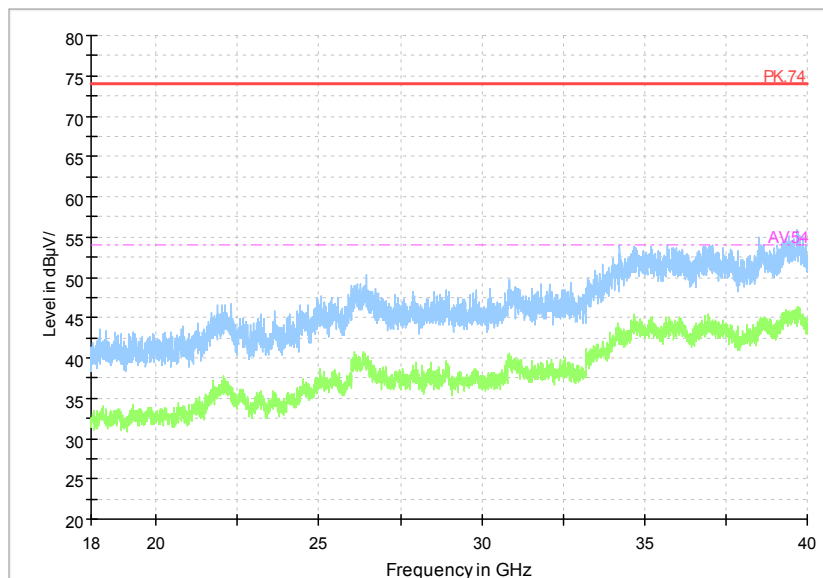

Frequency Range: 18GHz -40GHz
 Detector: Av mode and PK mode
 Modulation type: 802.11a

Full Spectrum

Comment

Frequency Range: 30MHz -1GHz
Detector: QP mode
Test Mode: 802.11n(HT20 MIMO)

Full Spectrum

Comment

Frequency Range: 1GHz -6GHz
Detector: Av mode and PK mode
Modulation type: 802.11n(HT20 MIMO)

Full Spectrum

Comment

Frequency Range: 6GHz -18GHz
 Detector: Av mode and PK mode
 Modulation type: 802.11n(HT20 MIMO)

Full Spectrum

Frequency Range: 18GHz -40GHz
 Detector: Av mode and PK mode
 Modulation type: 802.11n(HT20 MIMO)

Full Spectrum

Comment

Frequency Range: 30MHz -1GHz
Detector: QP mode
Test Mode: 802.11ac(VHT20 MIMO)