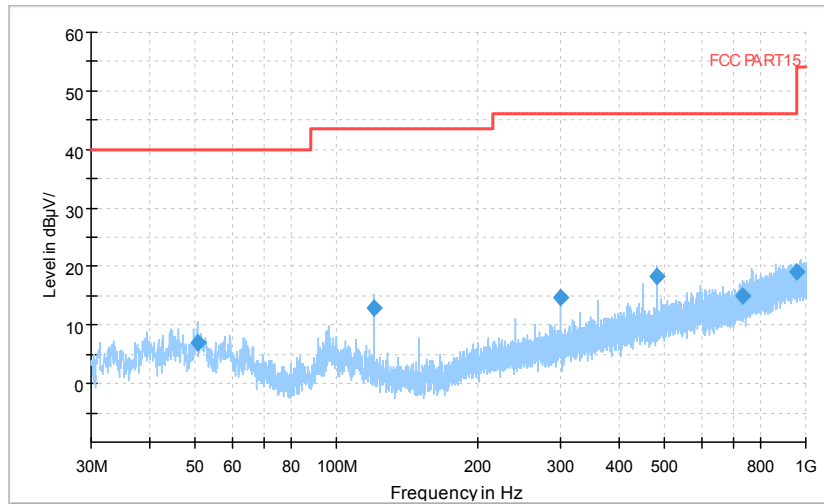

Carrier frequency (MHz): 5590
Channel No.:118

Full Spectrum

Preview Result 1-PK+   FCC PART15   Final_Result QPK

Comment

Frequency Range: 30MHz -1GHz
Detector: QP mode
Test Mode: 802.11n(HT40 MIMO)