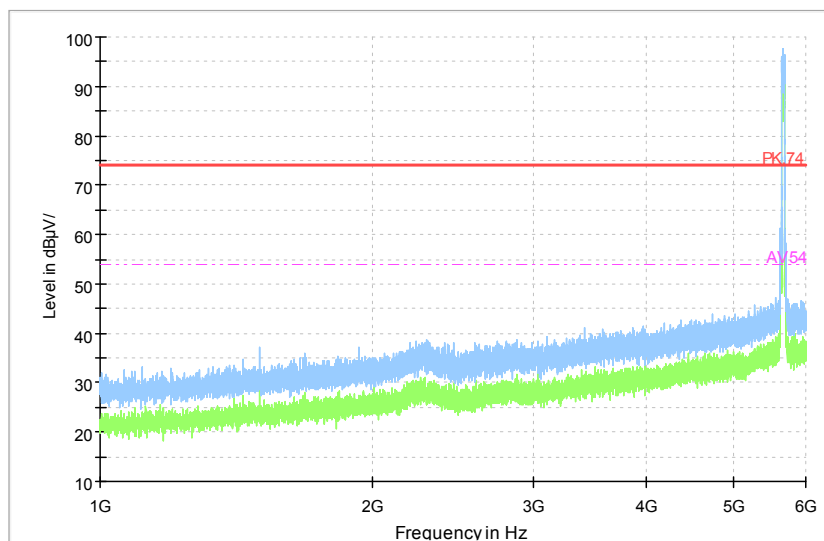

Full Spectrum

Comment

Frequency Range: 1GHz -6GHz
Detector: Av mode and PK mode
Test Mode: 802.11ac(VHT40 MIMO)