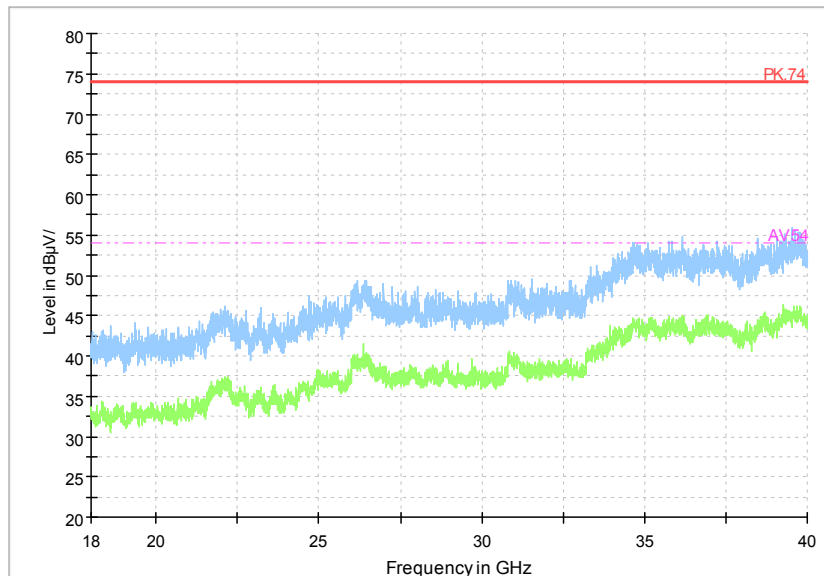

Full Spectrum

Frequency Range: 18GHz -40GHz
 Detector: Av mode and PK mode
 Modulation type: 802.11a

Full Spectrum

Comment

Frequency Range: 30MHz -1GHz
Detector: QP mode
Test Mode: 802.11n(HT20 MIMO)

Full Spectrum

Comment

Frequency Range: 1GHz -6GHz
Detector: Av mode and PK mode
Modulation type: 802.11n(HT20 MIMO)

Full Spectrum

Comment

Frequency Range: 6GHz -18GHz
Detector: Av mode and PK mode
Modulation type: 802.11n(HT20 MIMO)

Full Spectrum

Frequency Range: 18GHz -40GHz
Detector: Av mode and PK mode
Modulation type: 802.11n(HT20 MIMO)