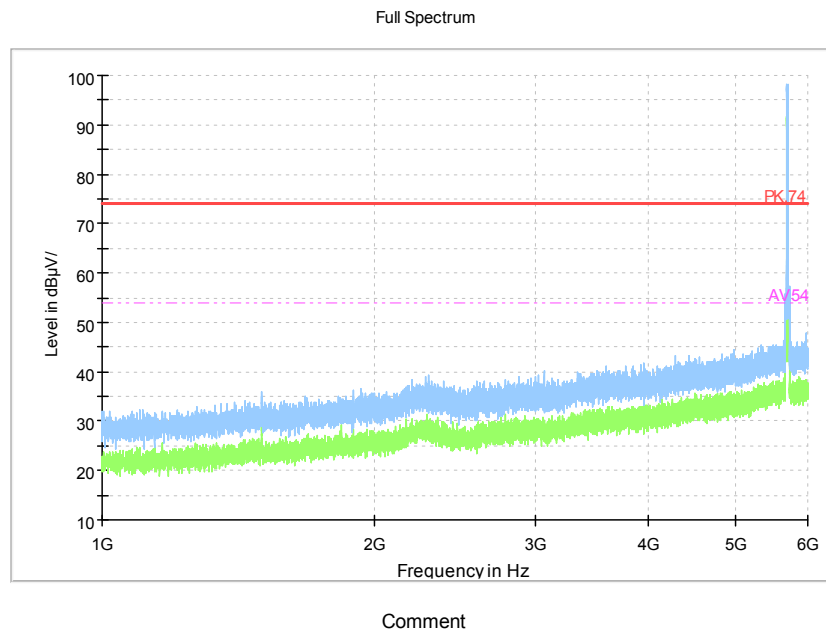

Carrier frequency (MHz): 5700
Channel No.:140

Frequency Range: 30MHz -1GHz
Detector: QP mode
Test Mode: 802.11a

Frequency Range: 1GHz -6GHz
Detector: Av mode and PK mode
Modulation type: 802.11a

Full Spectrum

Comment

Frequency Range: 6GHz -18GHz
Detector: Av mode and PK mode
Modulation type: 802.11a

Full Spectrum

Frequency Range: 18GHz -40GHz
Detector: Av mode and PK mode
Modulation type: 802.11a

Full Spectrum