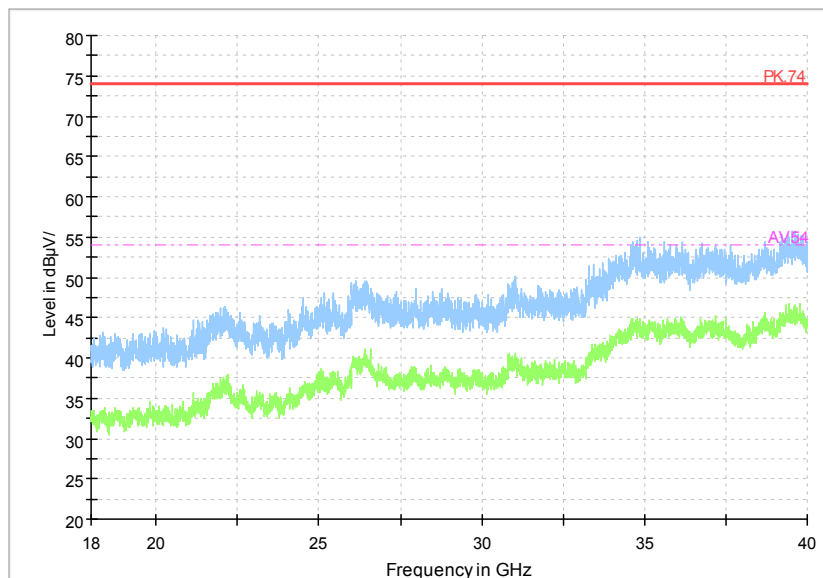

Comment

Frequency Range: 1GHz -6GHz
Detector: Av mode and PK mode
Test Mode: 802.11ac(VHT80 MIMO)

Full Spectrum

Comment

Frequency Range: 6GHz -18GHz
 Detector: Av mode and PK mode
 Test Mode: 802.11ac(VHT80 MIMO)

Full Spectrum

Frequency Range: 18GHz -40GHz
 Detector: Av mode and PK mode
 Test Mode: 802.11ac(VHT80 MIMO)

Carrier frequency (MHz): 5610

Channel No.:122

Full Spectrum

Preview Result 1-PK+ FCC PART15 Final_Result QPK