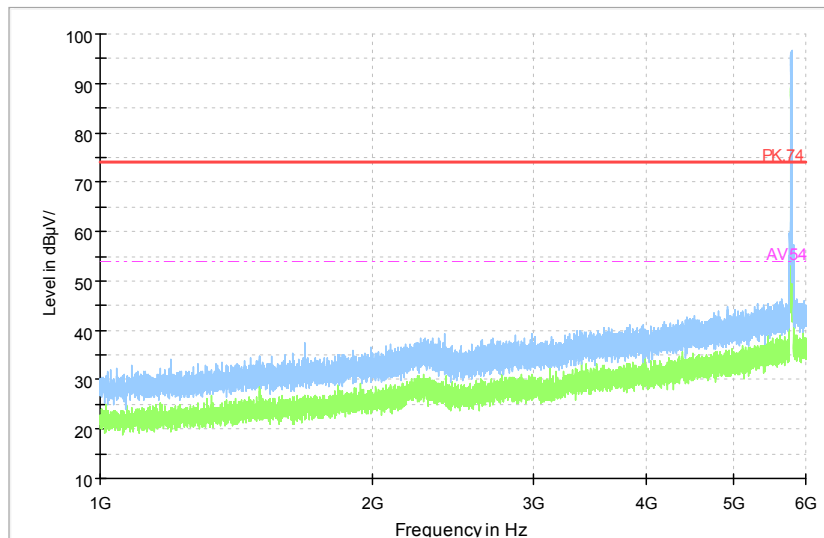

Full Spectrum

Comment

Frequency Range: 1GHz -6GHz
Detector: Av mode and PK mode
Modulation type: 802.11a

Full Spectrum

Comment

Frequency Range: 6GHz -18GHz
 Detector: Av mode and PK mode
 Modulation type: 802.11a

Full Spectrum

Frequency Range: 18GHz -40GHz
 Detector: Av mode and PK mode
 Modulation type: 802.11a

Full Spectrum

Comment

Frequency Range: 30MHz -1GHz
Detector: QP mode
Test Mode: 802.11n(HT20 MIMO)

Full Spectrum

Comment

Frequency Range: 1GHz -6GHz
Detector: Av mode and PK mode
Modulation type: 802.11n(HT20 MIMO)

Full Spectrum

Comment

Frequency Range: 6GHz -18GHz
Detector: Av mode and PK mode
Modulation type: 802.11n(HT20 MIMO)

Full Spectrum

Frequency Range: 18GHz -40GHz
Detector: Av mode and PK mode
Modulation type: 802.11n(HT20 MIMO)