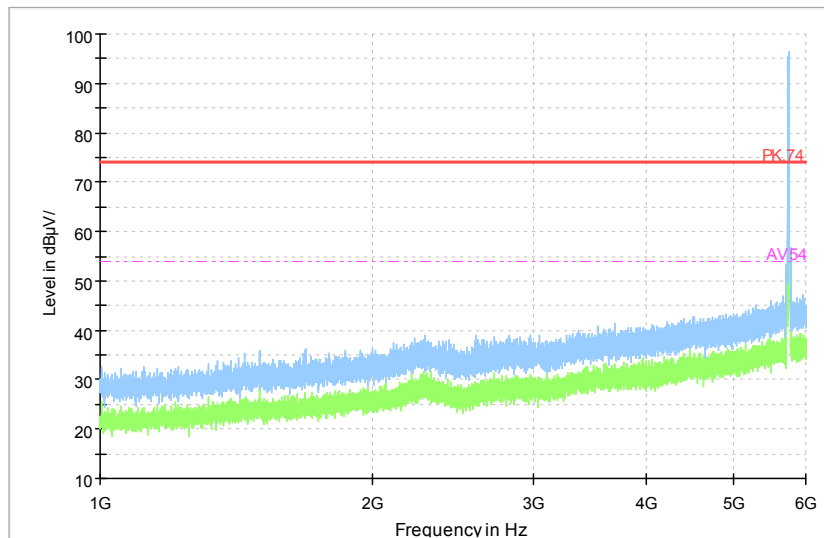

Frequency Range: 1GHz -6GHz
Detector: Av mode and PK mode
Modulation type: 802.11n(HT20 MIMO)

Full Spectrum

Comment

Frequency Range: 6GHz -18GHz
 Detector: Av mode and PK mode
 Modulation type: 802.11n(HT20 MIMO)

Full Spectrum

Frequency Range: 18GHz -40GHz
 Detector: Av mode and PK mode
 Modulation type: 802.11n(HT20 MIMO)

Full Spectrum

Comment

Frequency Range: 30MHz -1GHz
Detector: QP mode
Test Mode: 802.11ac(VHT20 MIMO)

Full Spectrum

Comment

Frequency Range: 1GHz -6GHz
Detector: Av mode and PK mode
Test Mode: 802.11ac(VHT20 MIMO)

Full Spectrum

Comment

Frequency Range: 6GHz -18GHz
 Detector: Av mode and PK mode
 Test Mode: 802.11ac(VHT20 MIMO)