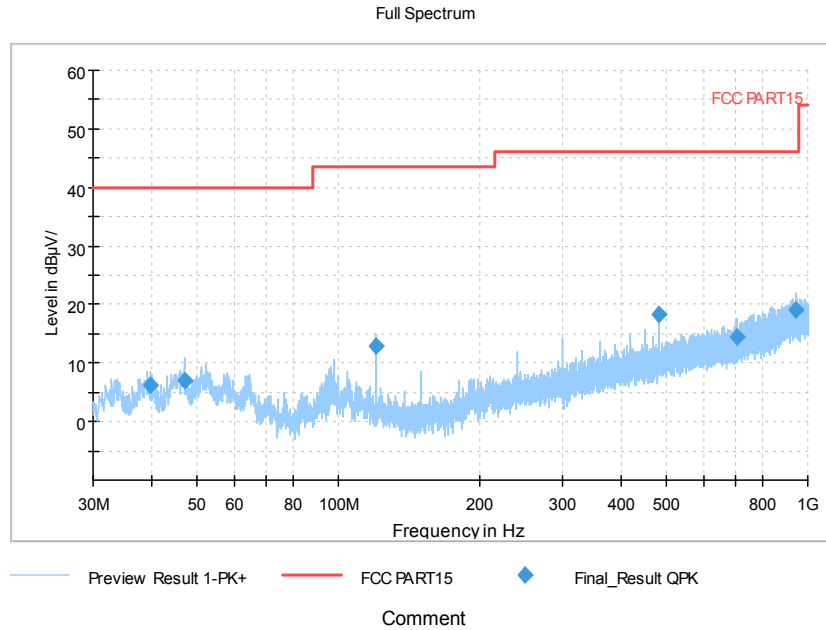

Carrier frequency (MHz): 5700
Channel No.:140

Frequency Range: 30MHz -1GHz
Detector: QP mode
Test Mode: 802.11a

Frequency Range: 1GHz -6GHz
Detector: Av mode and PK mode
Modulation type: 802.11a

Full Spectrum