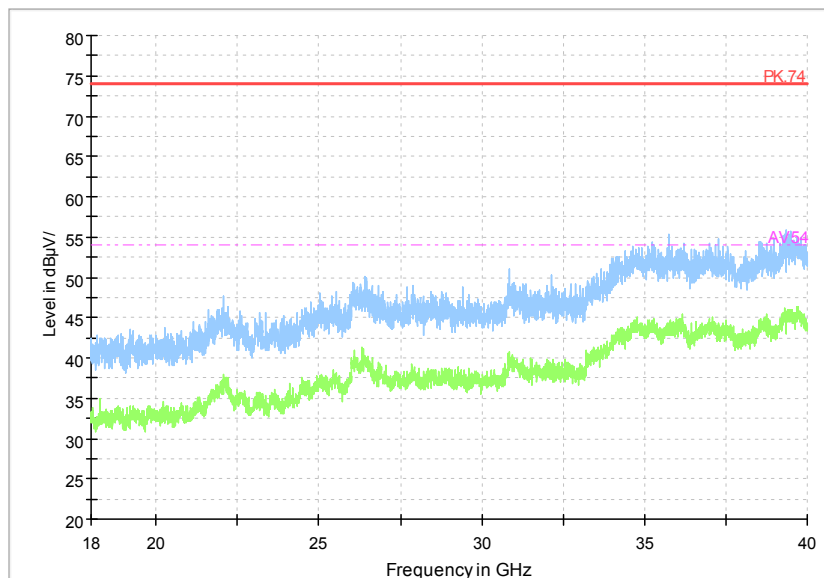

Carrier frequency (MHz): 5690
Channel No.:138

Full Spectrum

Preview Result 1-PK+ FCC PART15 Final_Result QPK

Comment

Frequency Range: 30MHz -1GHz
Detector: QP mode
Test Mode: 802.11ac(VHT80 MIMO)

Full Spectrum

Comment

Frequency Range: 1GHz -6GHz
Detector: Av mode and PK mode
Test Mode: 802.11ac(VHT80 MIMO)

Full Spectrum

Comment

Frequency Range: 6GHz -18GHz
 Detector: Av mode and PK mode
 Test Mode: 802.11ac(VHT80 MIMO)

Full Spectrum

Frequency Range: 18GHz -40GHz
 Detector: Av mode and PK mode
 Test Mode: 802.11ac(VHT80 MIMO)

Carrier frequency (MHz): 5745
Channel No.:149

Comment

Frequency Range: 30MHz -1GHz
Detector: QP mode
Test Mode: 802.11a