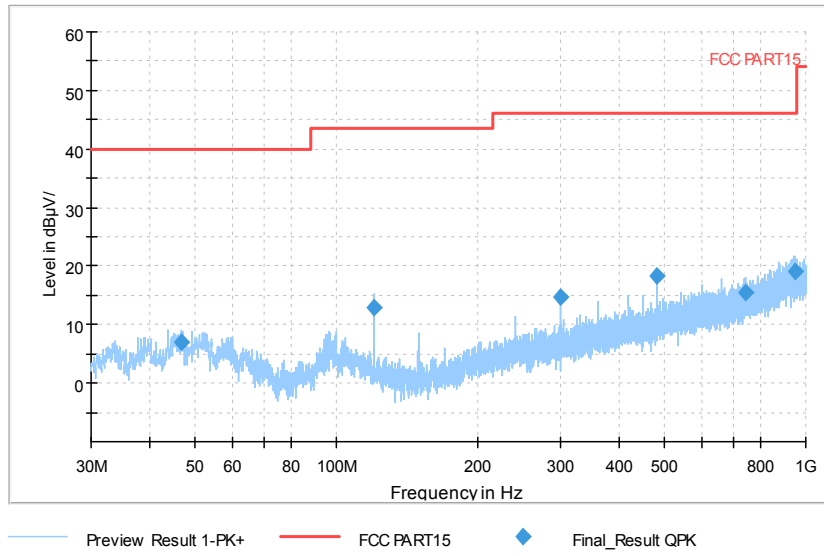

Full Spectrum

Comment

Frequency Range: 30MHz -1GHz
Detector: QP mode
Test Mode: 802.11n(HT20 MIMO)