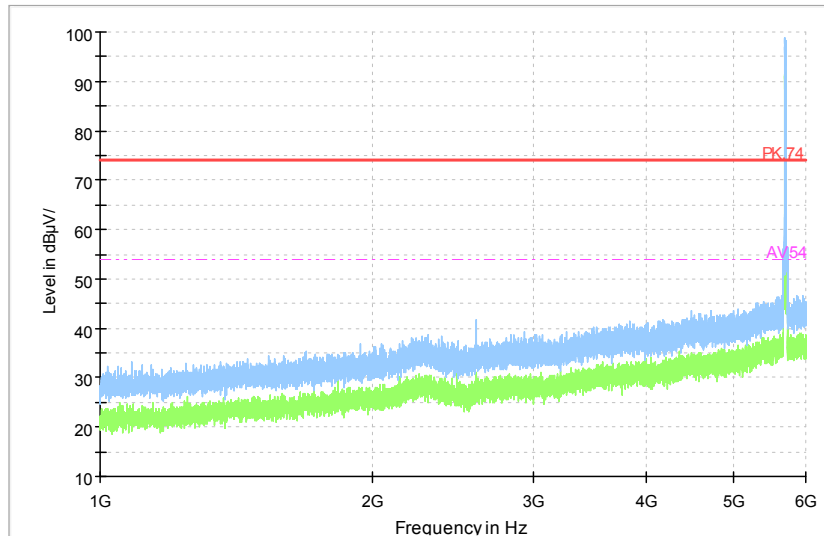

Full Spectrum

Comment

Frequency Range: 1GHz -6GHz
Detector: Av mode and PK mode
Test Mode: 802.11ac(VHT20 MIMO)