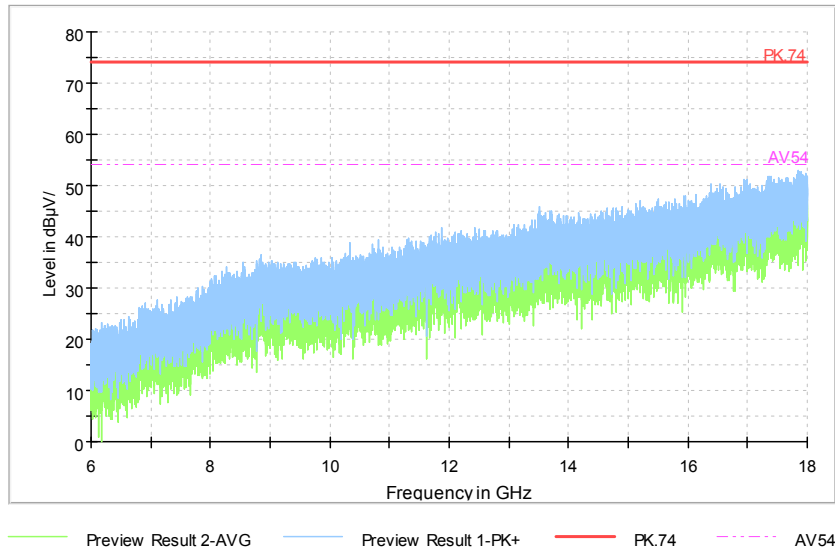

Full Spectrum

Frequency Range: 30MHz -1GHz  
Detector: QP mode  
Test Mode: 802.11ac(VHT40 MIMO)

Full Spectrum

Frequency Range: 1GHz -6GHz  
Detector: Av mode and PK mode  
Test Mode: 802.11ac(VHT40 MIMO)

Full Spectrum

Comment

Frequency Range: 6GHz -18GHz  
 Detector: Av mode and PK mode  
 Test Mode: 802.11ac(VHT40 MIMO)

Full Spectrum

Frequency Range: 18GHz -40GHz  
 Detector: Av mode and PK mode  
 Test Mode: 802.11ac(VHT40 MIMO)