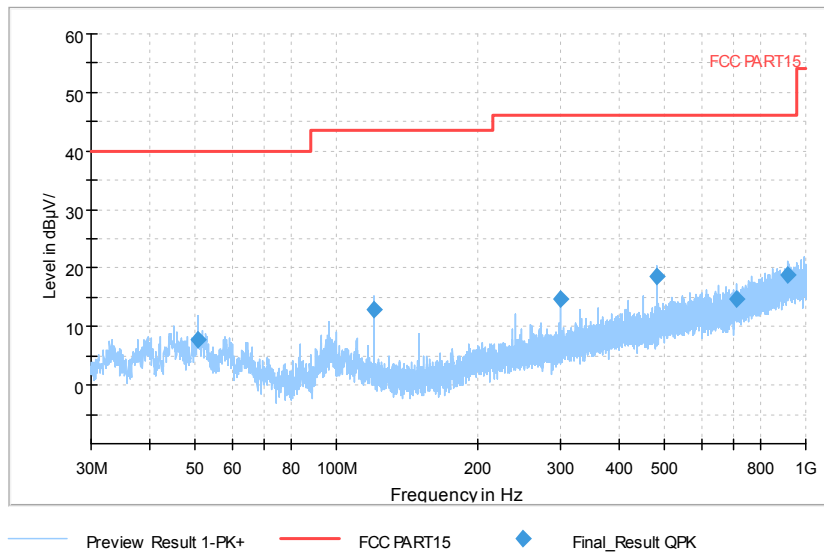

Full Spectrum

Comment

Frequency Range: 30MHz -1GHz
Detector: QP mode
Test Mode: 802.11ac(VHT20 MIMO)