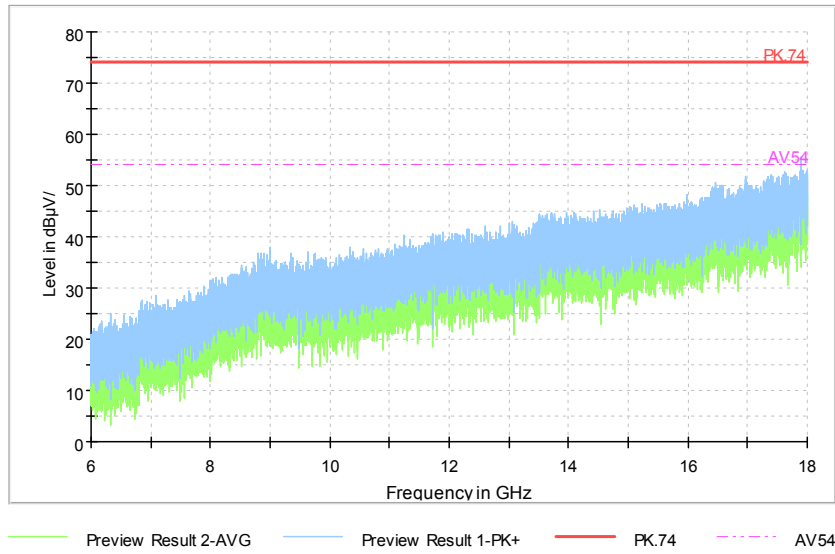

Full Spectrum

Comment

Frequency Range: 6GHz -18GHz
Detector: Av mode and PK mode
Modulation type: 802.11n(HT40 MIMO)