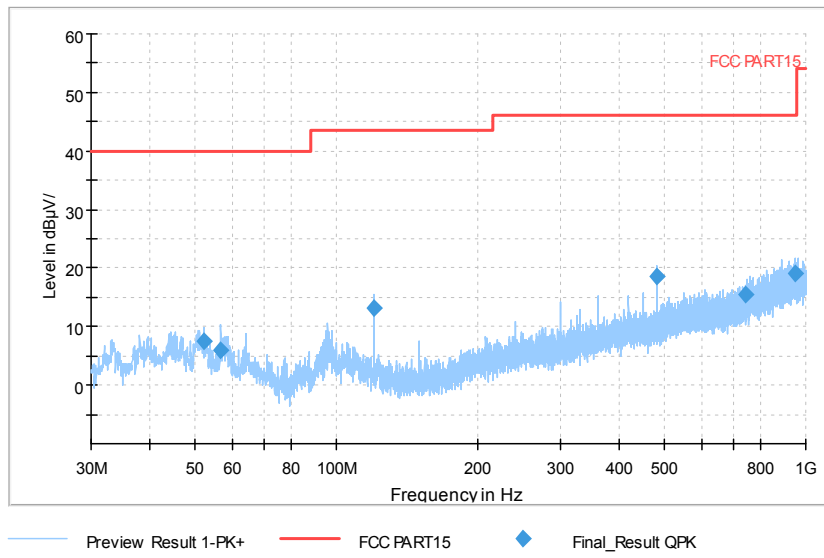

Full Spectrum

Comment

Frequency Range: 30MHz -1GHz
Detector: QP mode
Test Mode: 802.11n(HT20 MIMO)