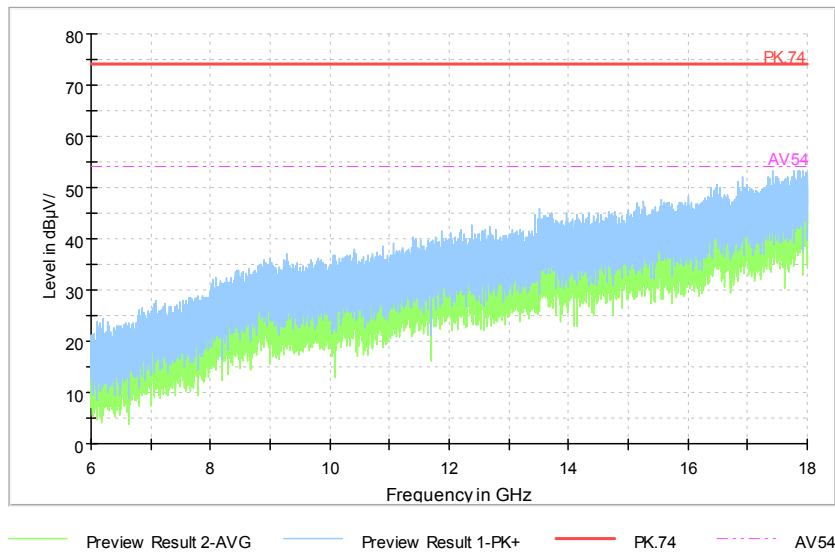

Full Spectrum

Comment

Frequency Range: 6GHz -18GHz
Detector: Av mode and PK mode
Modulation type: 802.11n(HT40 MIMO)