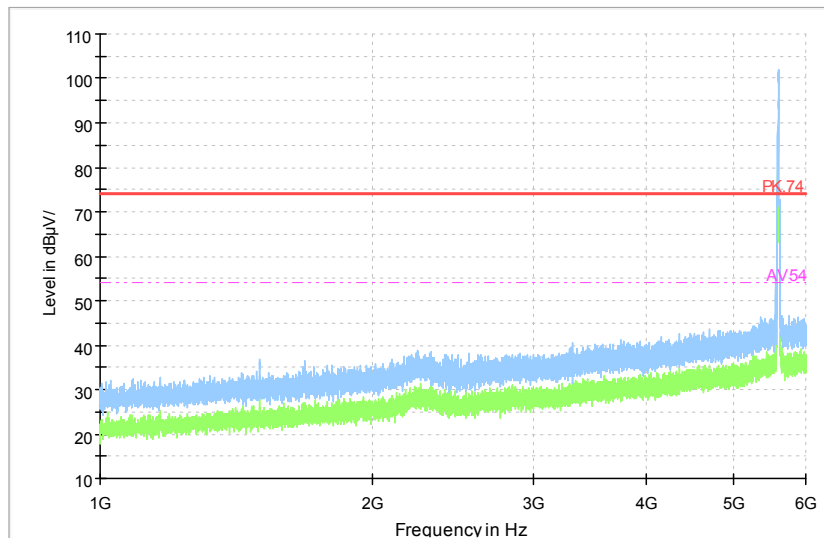

Comment

Frequency Range: 1GHz -6GHz  
Detector: Av mode and PK mode  
Modulation type: 802.11a

Full Spectrum

Comment

Frequency Range: 6GHz -18GHz  
 Detector: Av mode and PK mode  
 Modulation type: 802.11a

Full Spectrum

Frequency Range: 18GHz -40GHz  
 Detector: Av mode and PK mode  
 Modulation type: 802.11a

Full Spectrum

Comment

Frequency Range: 30MHz -1GHz  
Detector: QP mode  
Test Mode: 802.11n(HT20 MIMO)

Full Spectrum

Comment

Frequency Range: 1GHz -6GHz  
Detector: Av mode and PK mode  
Modulation type: 802.11n(HT20 MIMO)

Full Spectrum

Comment

Frequency Range: 6GHz -18GHz  
 Detector: Av mode and PK mode  
 Modulation type: 802.11n(HT20 MIMO)