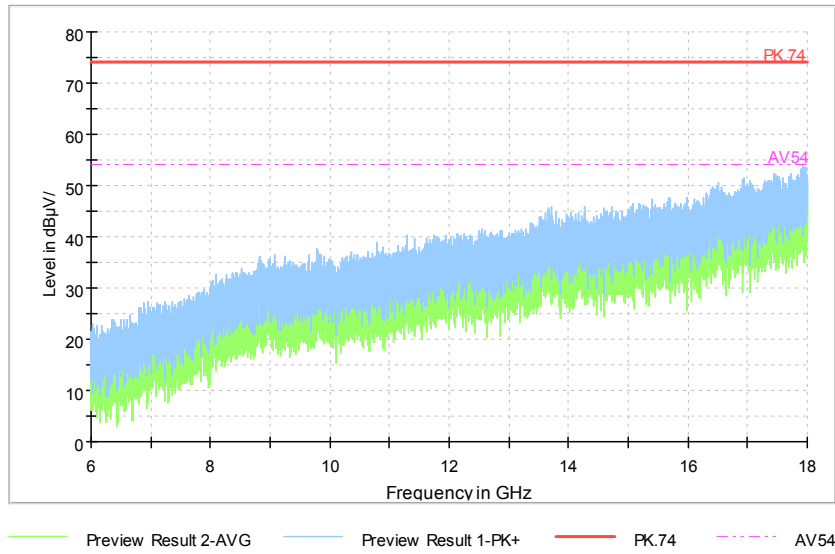

Carrier frequency (MHz): 5300  
Channel No.:60

Frequency Range: 30MHz -1GHz  
Detector: QP mode  
Test Mode: 802.11a

Frequency Range: 1GHz -6GHz  
Detector: Av mode and PK mode  
Modulation type: 802.11a

Full Spectrum

Comment

Frequency Range: 6GHz -18GHz  
 Detector: Av mode and PK mode  
 Modulation type: 802.11a

Full Spectrum

Frequency Range: 18GHz -40GHz  
 Detector: Av mode and PK mode  
 Modulation type: 802.11a