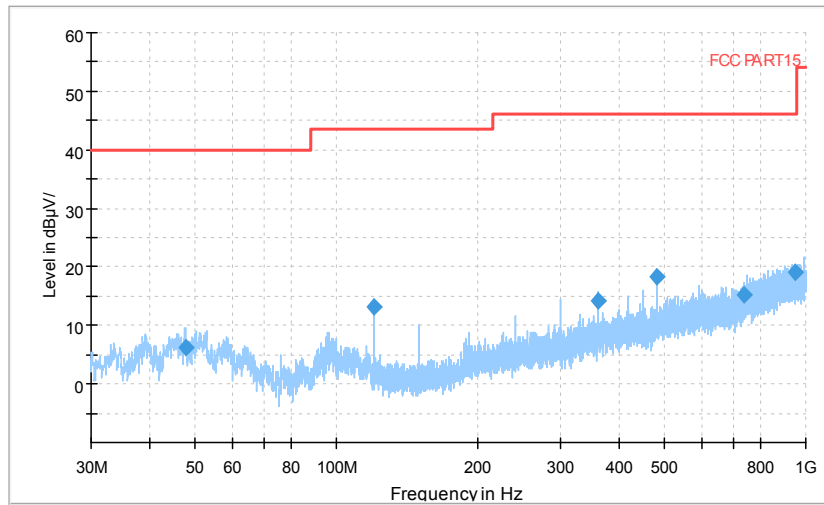

Channel No.:120

Full Spectrum

Preview Result 1-PK+   FCC PART15   Final_Result QPK

Comment

Frequency Range: 30MHz -1GHz
Detector: QP mode
Test Mode: 802.11a