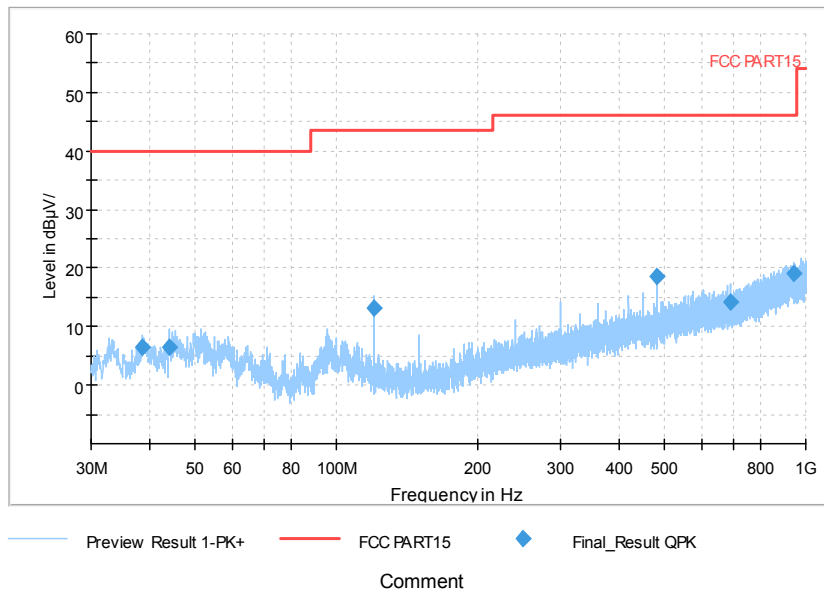

Full Spectrum

Frequency Range: 30MHz -1GHz
Detector: QP mode
Test Mode: 802.11ac(VHT20 MIMO)