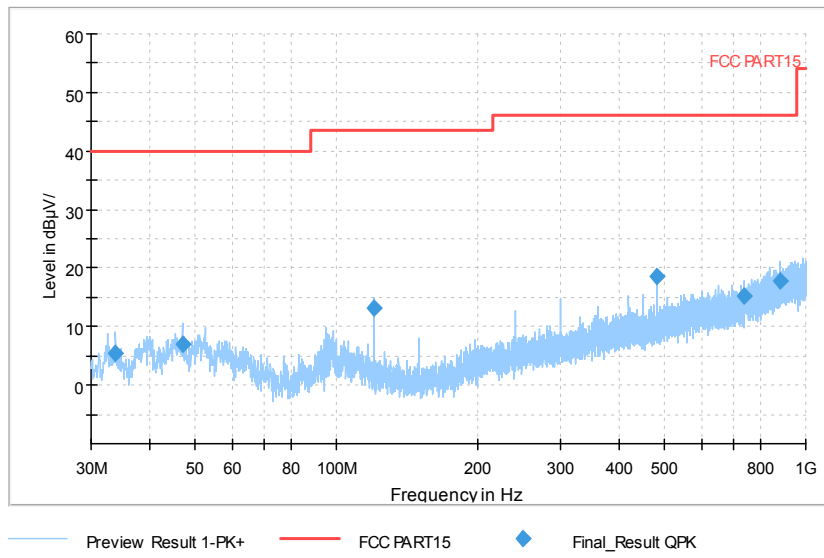

Full Spectrum

Comment

Frequency Range: 30MHz -1GHz
Detector: QP mode
Test Mode: 802.11n(HT20 MIMO)