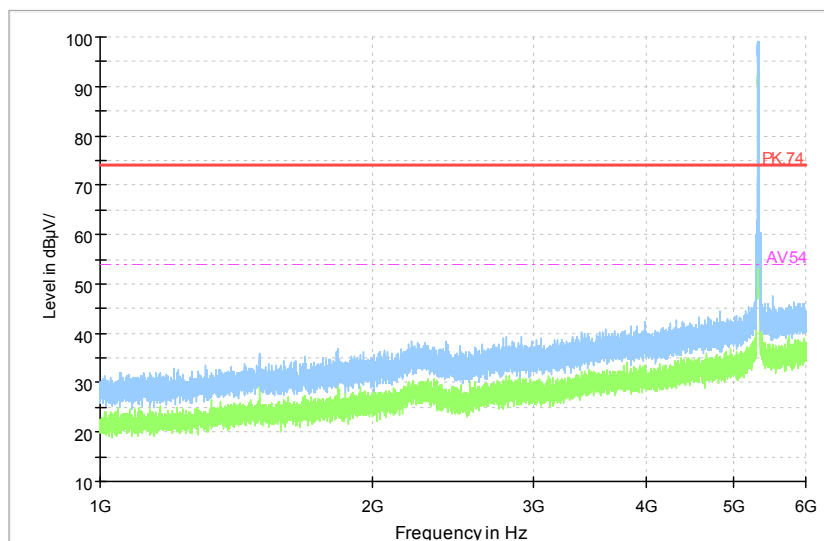

Full Spectrum

Comment

Frequency Range: 6GHz -18GHz  
 Detector: Av mode and PK mode  
 Modulation type: 802.11n(HT20 MIMO)

Full Spectrum

Frequency Range: 18GHz -40GHz  
 Detector: Av mode and PK mode  
 Modulation type: 802.11n(HT20 MIMO)

Full Spectrum

Comment

Frequency Range: 30MHz -1GHz  
Detector: QP mode  
Test Mode: 802.11ac(VHT20 MIMO)

Full Spectrum

Comment

Frequency Range: 1GHz -6GHz  
Detector: Av mode and PK mode  
Test Mode: 802.11ac(VHT20 MIMO)