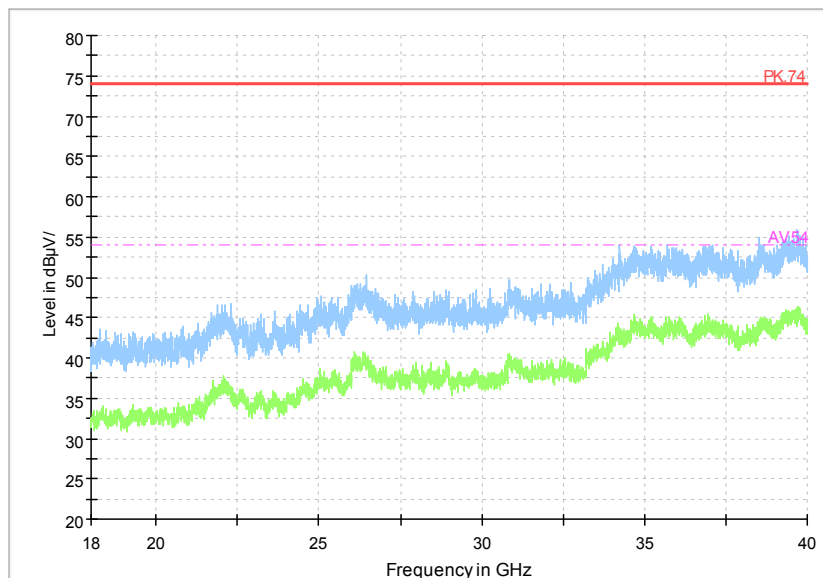

Carrier frequency (MHz): 5270  
Channel No.:54

Frequency Range: 30MHz -1GHz  
 Detector: QP mode  
 Test Mode: 802.11n(HT40 MIMO)

Frequency Range: 1GHz -6GHz  
 Detector: Av mode and PK mode  
 Modulation type: 802.11n(HT40 MIMO)

Full Spectrum

Comment

Frequency Range: 6GHz -18GHz  
 Detector: Av mode and PK mode  
 Modulation type: 802.11n(HT40 MIMO)

Full Spectrum

Frequency Range: 18GHz -40GHz  
 Detector: Av mode and PK mode  
 Modulation type: 802.11n(HT40 MIMO)