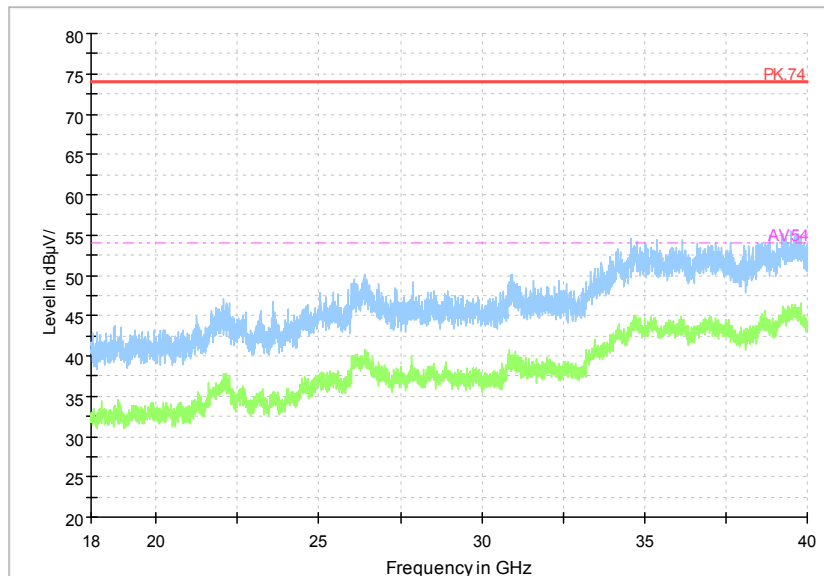

Full Spectrum

Comment

Frequency Range: 6GHz -18GHz  
Detector: Av mode and PK mode  
Test Mode: 802.11ac(VHT40 MIMO)

Full Spectrum

Frequency Range: 18GHz -40GHz  
Detector: Av mode and PK mode  
Test Mode: 802.11ac(VHT40 MIMO)

Carrier frequency (MHz): 5310  
Channel No.:62

Full Spectrum

Comment

Frequency Range: 30MHz -1GHz  
Detector: QP mode  
Test Mode: 802.11n(HT40 MIMO)

Full Spectrum

Comment

Frequency Range: 1GHz -6GHz  
Detector: Av mode and PK mode  
Modulation type: 802.11n(HT40 MIMO)

Full Spectrum

Comment

Frequency Range: 6GHz -18GHz  
 Detector: Av mode and PK mode  
 Modulation type: 802.11n(HT40 MIMO)

Full Spectrum

Frequency Range: 18GHz -40GHz  
 Detector: Av mode and PK mode  
 Modulation type: 802.11n(HT40 MIMO)