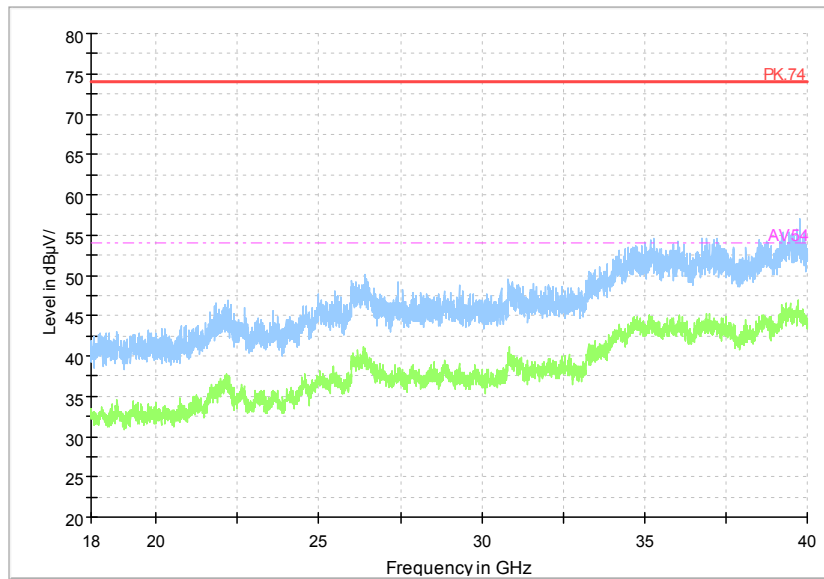

Full Spectrum

Comment

Frequency Range: 6GHz -18GHz  
 Detector: Av mode and PK mode  
 Test Mode: 802.11ac(VHT20 MIMO)

Full Spectrum

Frequency Range: 18GHz -40GHz  
 Detector: Av mode and PK mode  
 Test Mode: 802.11ac(VHT20 MIMO)

Carrier frequency (MHz): 5320  
Channel No.:64

Frequency Range: 30MHz -1GHz  
Detector: QP mode  
Test Mode: 802.11a

Frequency Range: 1GHz -6GHz  
Detector: Av mode and PK mode  
Modulation type: 802.11a

Full Spectrum

Comment

Frequency Range: 6GHz -18GHz  
 Detector: Av mode and PK mode  
 Modulation type: 802.11a

Full Spectrum

Frequency Range: 18GHz -40GHz  
 Detector: Av mode and PK mode  
 Modulation type: 802.11a