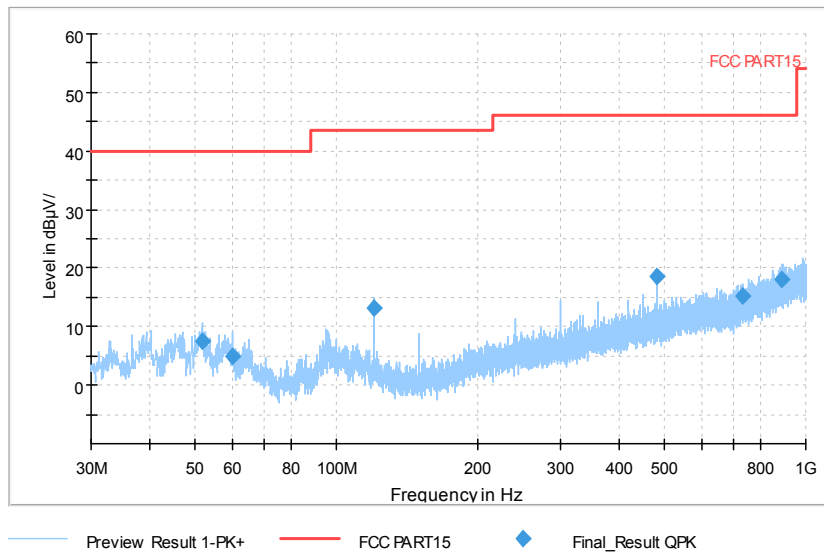

Full Spectrum

Comment

Frequency Range: 30MHz -1GHz
Detector: QP mode
Test Mode: 802.11ac(VHT40 MIMO)