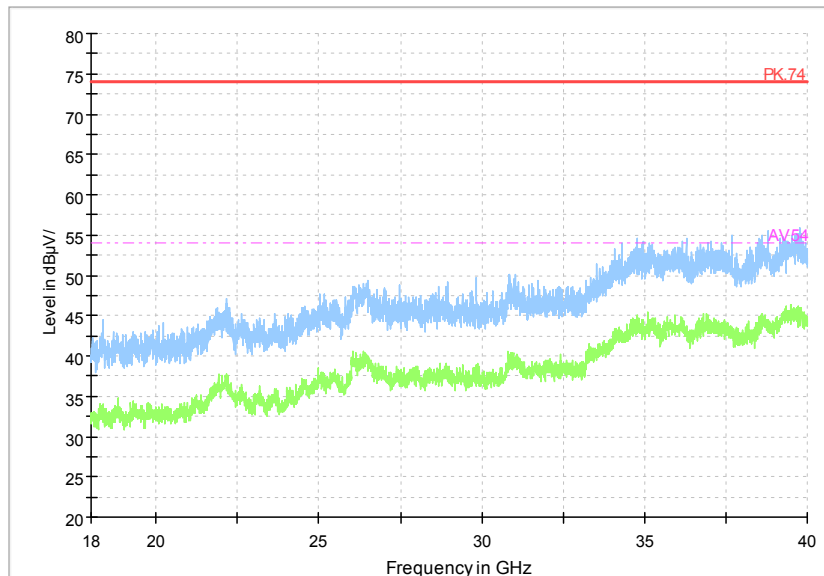

Full Spectrum

Frequency Range: 18GHz -40GHz  
 Detector: Av mode and PK mode  
 Modulation type: 802.11a

Full Spectrum

Comment

Frequency Range: 30MHz -1GHz  
Detector: QP mode  
Test Mode: 802.11n(HT20 MIMO)

Full Spectrum

Comment

Frequency Range: 1GHz -6GHz  
Detector: Av mode and PK mode  
Modulation type: 802.11n(HT20 MIMO)

Full Spectrum

Comment

Frequency Range: 6GHz -18GHz  
 Detector: Av mode and PK mode  
 Modulation type: 802.11n(HT20 MIMO)

Full Spectrum

Frequency Range: 18GHz -40GHz  
 Detector: Av mode and PK mode  
 Modulation type: 802.11n(HT20 MIMO)

Full Spectrum

Comment

Frequency Range: 30MHz -1GHz  
Detector: QP mode  
Test Mode: 802.11ac(VHT20 MIMO)