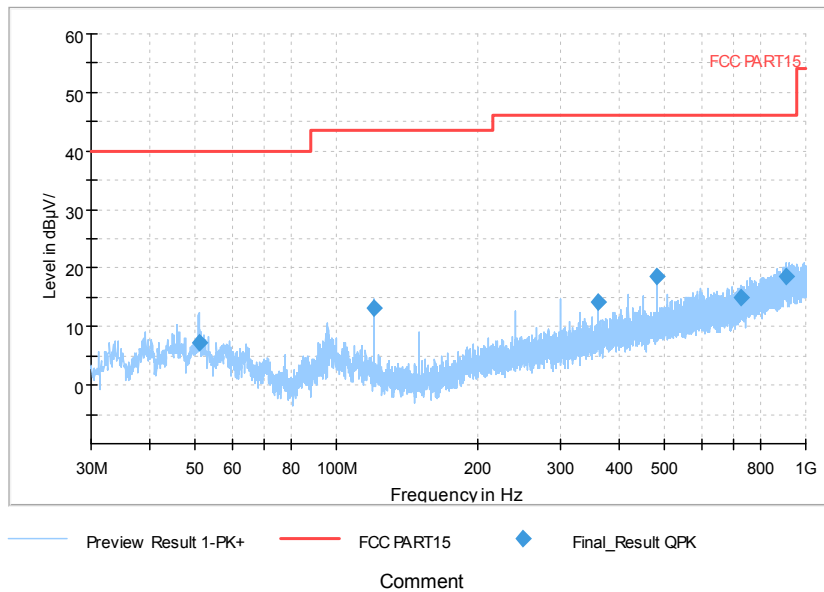

Full Spectrum

Frequency Range: 30MHz -1GHz
Detector: QP mode
Test Mode: 802.11ac(VHT40 MIMO)