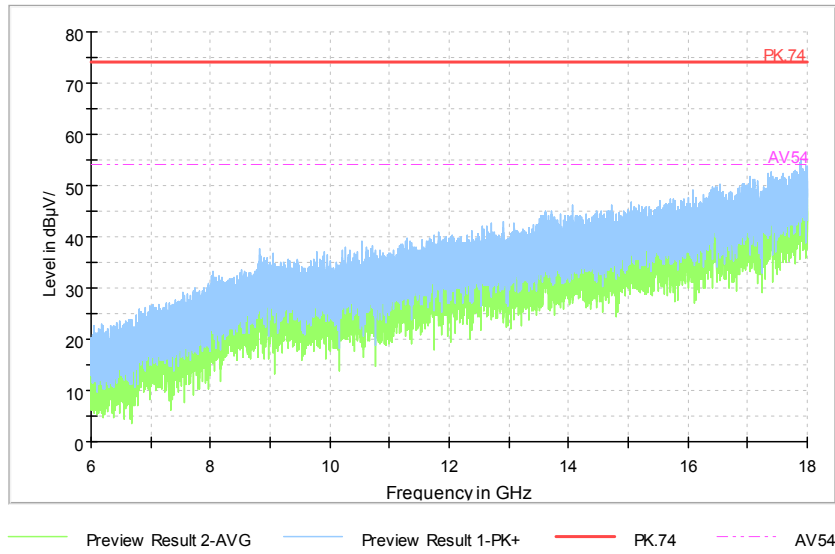

Full Spectrum

Comment

Frequency Range: 6GHz -18GHz
Detector: Av mode and PK mode
Modulation type: 802.11n(HT20 MIMO)