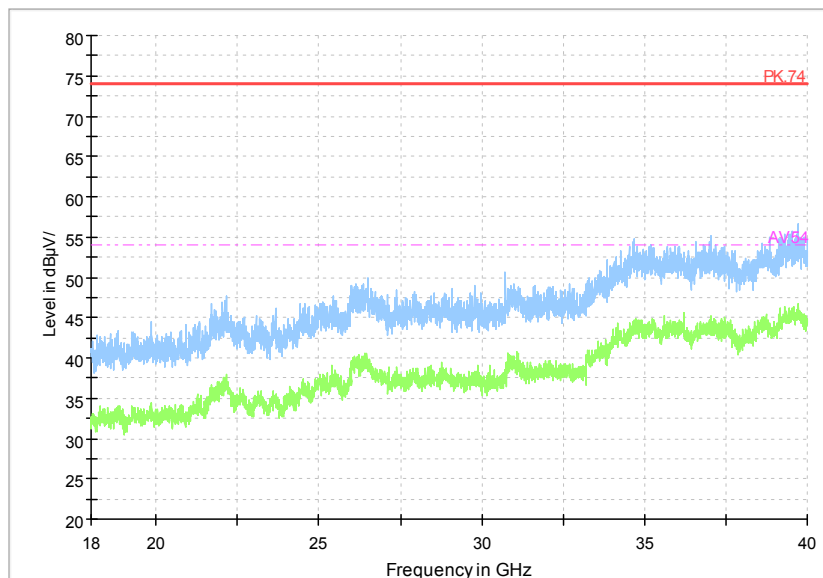

Comment

Frequency Range: 1GHz -6GHz  
Detector: Av mode and PK mode  
Modulation type: 802.11a

Full Spectrum

Comment

Frequency Range: 6GHz -18GHz  
 Detector: Av mode and PK mode  
 Modulation type: 802.11a

Full Spectrum

Frequency Range: 18GHz -40GHz  
 Detector: Av mode and PK mode  
 Modulation type: 802.11a

Full Spectrum

Comment

Frequency Range: 30MHz -1GHz  
Detector: QP mode  
Test Mode: 802.11n(HT20 MIMO)