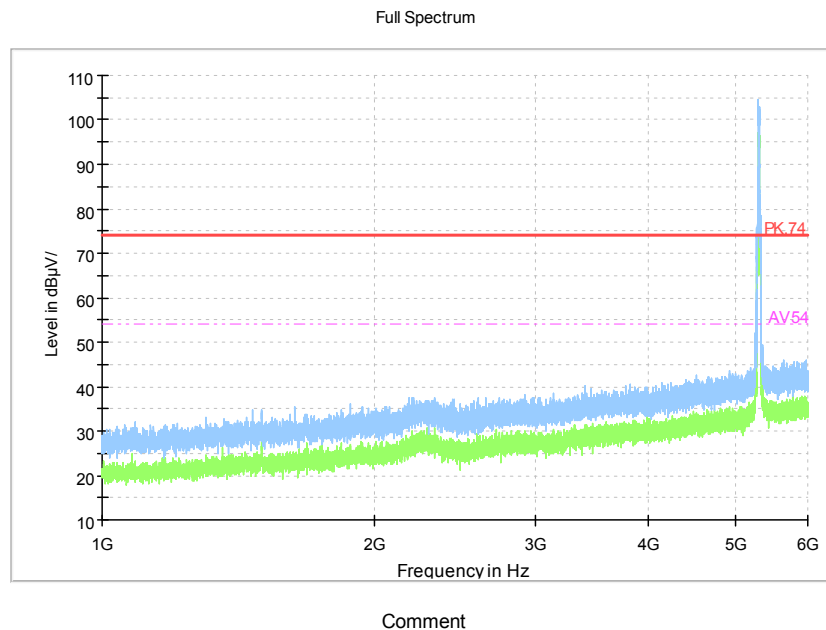

Carrier frequency (MHz): 5300  
Channel No.:60

Frequency Range: 30MHz -1GHz  
Detector: QP mode  
Test Mode: 802.11a

Frequency Range: 1GHz -6GHz  
Detector: Av mode and PK mode  
Modulation type: 802.11a

Full Spectrum

Comment

Frequency Range: 6GHz -18GHz  
 Detector: Av mode and PK mode  
 Modulation type: 802.11a

Full Spectrum

Frequency Range: 18GHz -40GHz  
 Detector: Av mode and PK mode  
 Modulation type: 802.11a