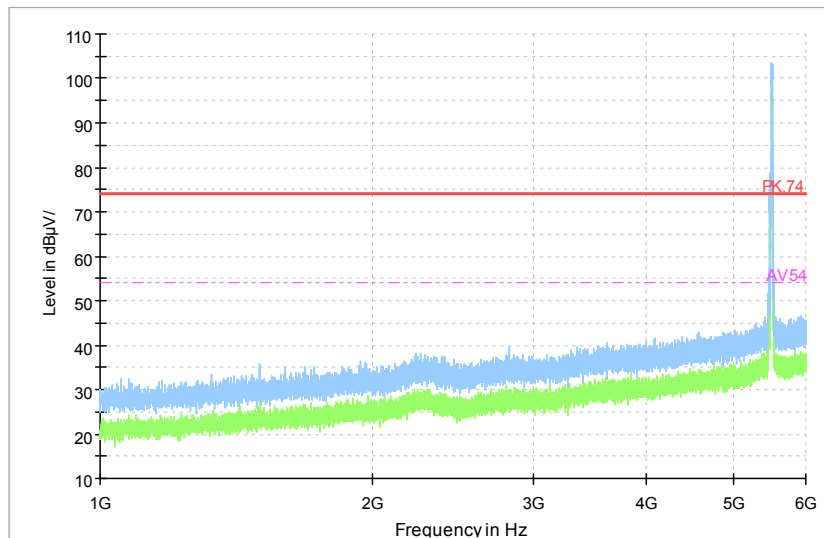

Full Spectrum

Comment

Frequency Range: 1GHz -6GHz
Detector: Av mode and PK mode
Modulation type: 802.11n(HT20 MIMO)