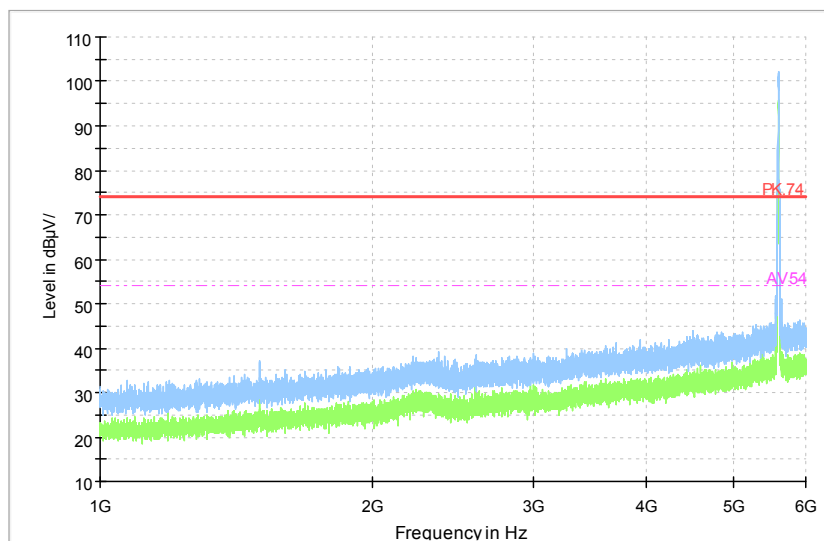

Full Spectrum

Comment

Frequency Range: 1GHz -6GHz  
Detector: Av mode and PK mode  
Modulation type: 802.11n(HT20 MIMO)

Full Spectrum

Comment

Frequency Range: 6GHz -18GHz  
 Detector: Av mode and PK mode  
 Modulation type: 802.11n(HT20 MIMO)

Full Spectrum

Frequency Range: 18GHz -40GHz  
 Detector: Av mode and PK mode  
 Modulation type: 802.11n(HT20 MIMO)

Full Spectrum

Comment

Frequency Range: 30MHz -1GHz  
Detector: QP mode  
Test Mode: 802.11ac(VHT20 MIMO)

Full Spectrum

Comment

Frequency Range: 1GHz -6GHz  
Detector: Av mode and PK mode  
Test Mode: 802.11ac(VHT20 MIMO)

Full Spectrum

Comment

Frequency Range: 6GHz -18GHz  
 Detector: Av mode and PK mode  
 Test Mode: 802.11ac(VHT20 MIMO)

Full Spectrum

Frequency Range: 18GHz -40GHz  
 Detector: Av mode and PK mode  
 Test Mode: 802.11ac(VHT20 MIMO)