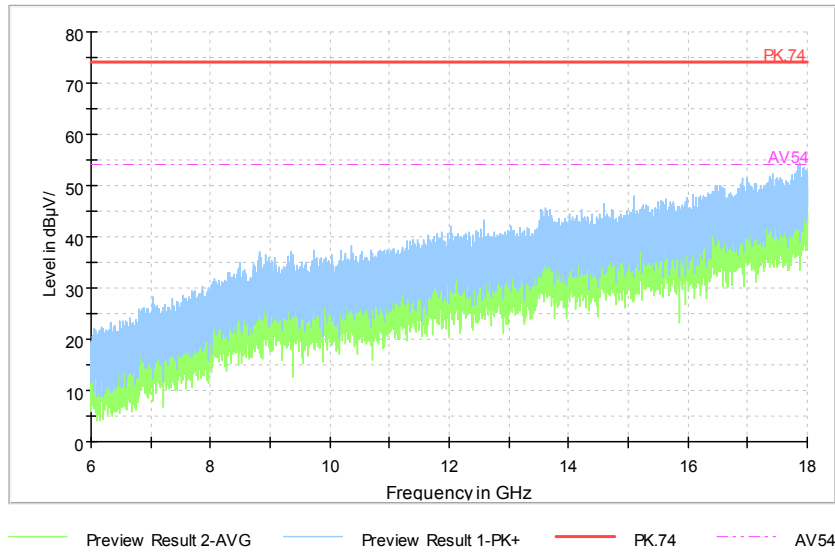

Full Spectrum

Comment

Frequency Range: 30MHz -1GHz  
Detector: QP mode  
Test Mode: 802.11n(HT20 MIMO)

Full Spectrum

Comment

Frequency Range: 1GHz -6GHz  
Detector: Av mode and PK mode  
Modulation type: 802.11n(HT20 MIMO)

Full Spectrum

Comment

Frequency Range: 6GHz -18GHz  
Detector: Av mode and PK mode  
Modulation type: 802.11n(HT20 MIMO)

Full Spectrum

Frequency Range: 18GHz -40GHz  
Detector: Av mode and PK mode  
Modulation type: 802.11n(HT20 MIMO)