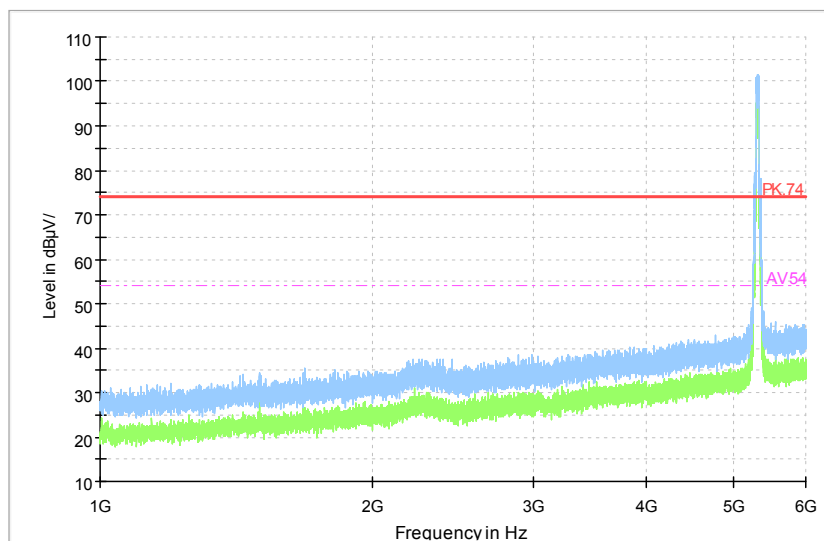

Full Spectrum

Comment

Frequency Range: 6GHz -18GHz  
Detector: Av mode and PK mode  
Test Mode: 802.11ac(VHT40 MIMO)

Full Spectrum

Frequency Range: 18GHz -40GHz  
Detector: Av mode and PK mode  
Test Mode: 802.11ac(VHT40 MIMO)

Carrier frequency (MHz): 5310  
Channel No.:62

Full Spectrum

Comment

Frequency Range: 30MHz -1GHz  
Detector: QP mode  
Test Mode: 802.11n(HT40 MIMO)

Full Spectrum

Comment

Frequency Range: 1GHz -6GHz  
Detector: Av mode and PK mode  
Modulation type: 802.11n(HT40 MIMO)

Full Spectrum

Comment

Frequency Range: 6GHz -18GHz  
 Detector: Av mode and PK mode  
 Modulation type: 802.11n(HT40 MIMO)

Full Spectrum

Frequency Range: 18GHz -40GHz  
 Detector: Av mode and PK mode  
 Modulation type: 802.11n(HT40 MIMO)