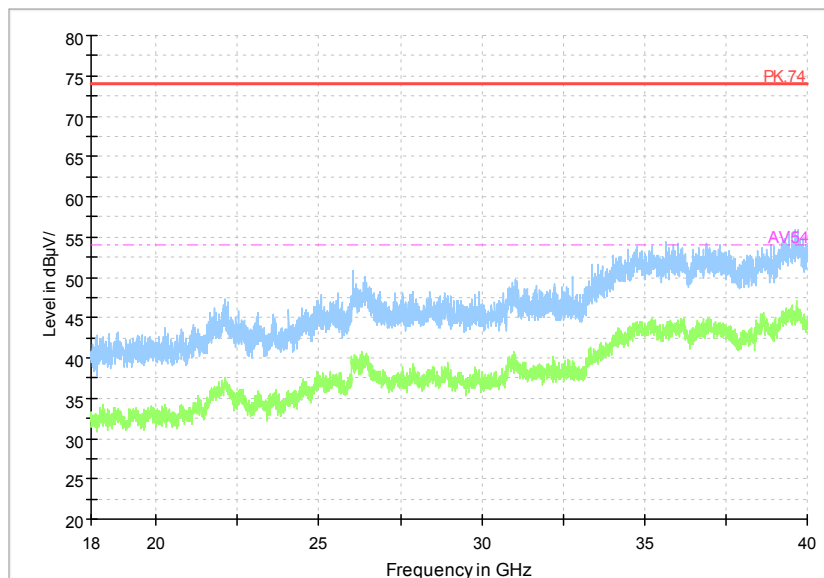

Full Spectrum

Comment

Frequency Range: 1GHz -6GHz  
Detector: Av mode and PK mode  
Test Mode: 802.11ac(VHT20 MIMO)

Full Spectrum

Comment

Frequency Range: 6GHz -18GHz  
 Detector: Av mode and PK mode  
 Test Mode: 802.11ac(VHT20 MIMO)

Full Spectrum

Frequency Range: 18GHz -40GHz  
 Detector: Av mode and PK mode  
 Test Mode: 802.11ac(VHT20 MIMO)