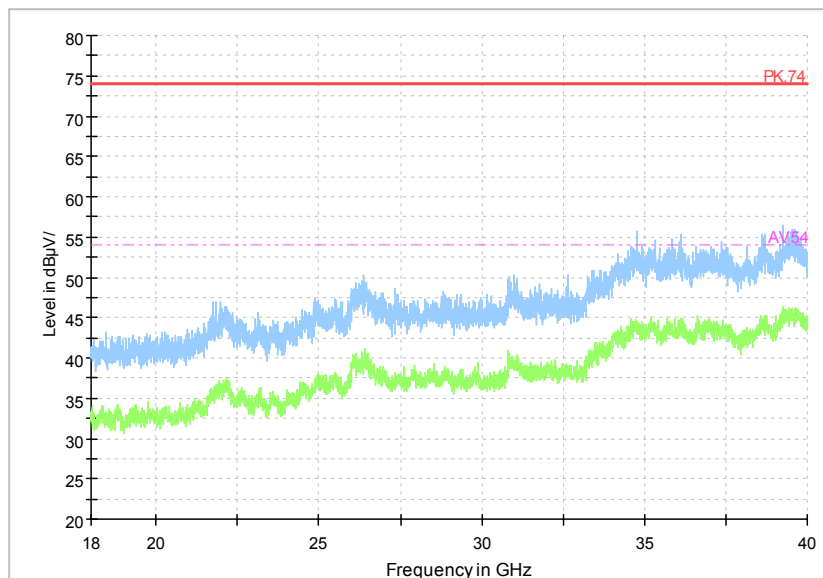

Full Spectrum

Comment

Frequency Range: 6GHz -18GHz  
 Detector: Av mode and PK mode  
 Modulation type: 802.11n(HT20 MIMO)

Full Spectrum

Frequency Range: 18GHz -40GHz  
 Detector: Av mode and PK mode  
 Modulation type: 802.11n(HT20 MIMO)

Full Spectrum

Comment

Frequency Range: 30MHz -1GHz  
Detector: QP mode  
Test Mode: 802.11ac(VHT20 MIMO)

Full Spectrum

Comment

Frequency Range: 1GHz -6GHz  
Detector: Av mode and PK mode  
Test Mode: 802.11ac(VHT20 MIMO)

Full Spectrum

Comment

Frequency Range: 6GHz -18GHz  
 Detector: Av mode and PK mode  
 Test Mode: 802.11ac(VHT20 MIMO)

Full Spectrum

Frequency Range: 18GHz -40GHz  
 Detector: Av mode and PK mode  
 Test Mode: 802.11ac(VHT20 MIMO)