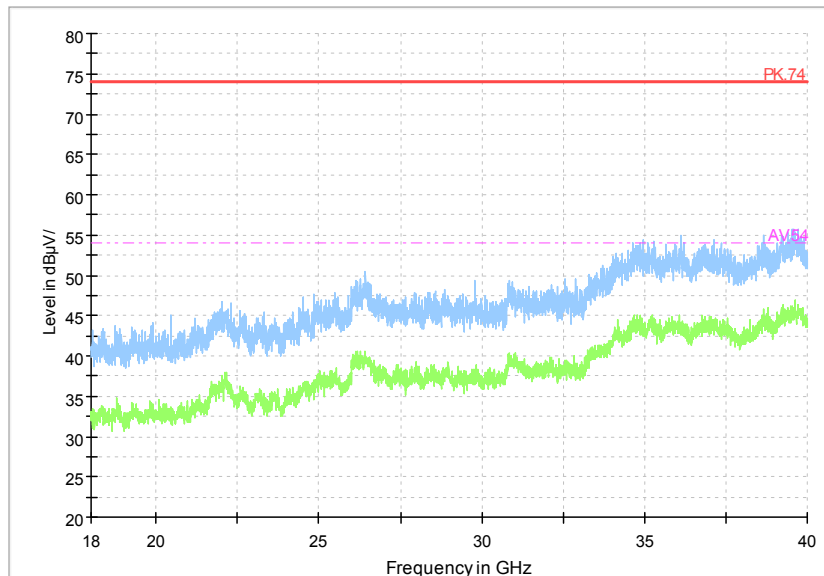

Full Spectrum

Comment

Frequency Range: 6GHz -18GHz  
 Detector: Av mode and PK mode  
 Modulation type: 802.11a

Full Spectrum

Frequency Range: 18GHz -40GHz  
 Detector: Av mode and PK mode  
 Modulation type: 802.11a

Full Spectrum

Comment

Frequency Range: 30MHz -1GHz  
Detector: QP mode  
Test Mode: 802.11n(HT20 MIMO)

Full Spectrum

Comment

Frequency Range: 1GHz -6GHz  
Detector: Av mode and PK mode  
Modulation type: 802.11n(HT20 MIMO)

Full Spectrum

Comment

Frequency Range: 6GHz -18GHz  
Detector: Av mode and PK mode  
Modulation type: 802.11n(HT20 MIMO)

Full Spectrum

Frequency Range: 18GHz -40GHz  
Detector: Av mode and PK mode  
Modulation type: 802.11n(HT20 MIMO)