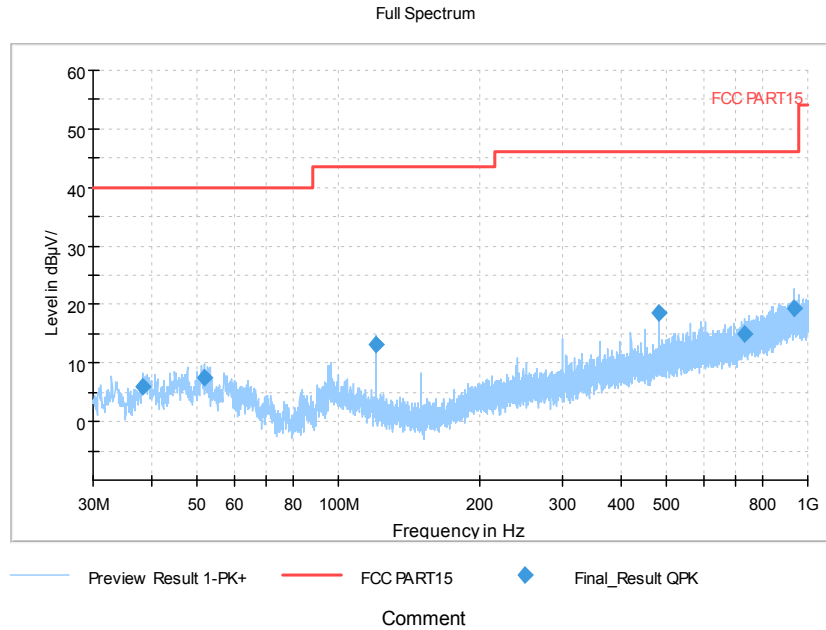

Full Spectrum

Comment

Frequency Range: 6GHz -18GHz  
 Detector: Av mode and PK mode  
 Test Mode: 802.11ac(VHT40 MIMO)

Full Spectrum

Frequency Range: 18GHz -40GHz  
 Detector: Av mode and PK mode  
 Test Mode: 802.11ac(VHT40 MIMO)

Carrier frequency (MHz): 5290  
Channel No.:58

Frequency Range: 30MHz -1GHz  
Detector: QP mode  
Test Mode: 802.11ac(VHT80 MIMO)

Frequency Range: 1GHz -6GHz  
Detector: Av mode and PK mode  
Test Mode: 802.11ac(VHT80 MIMO)