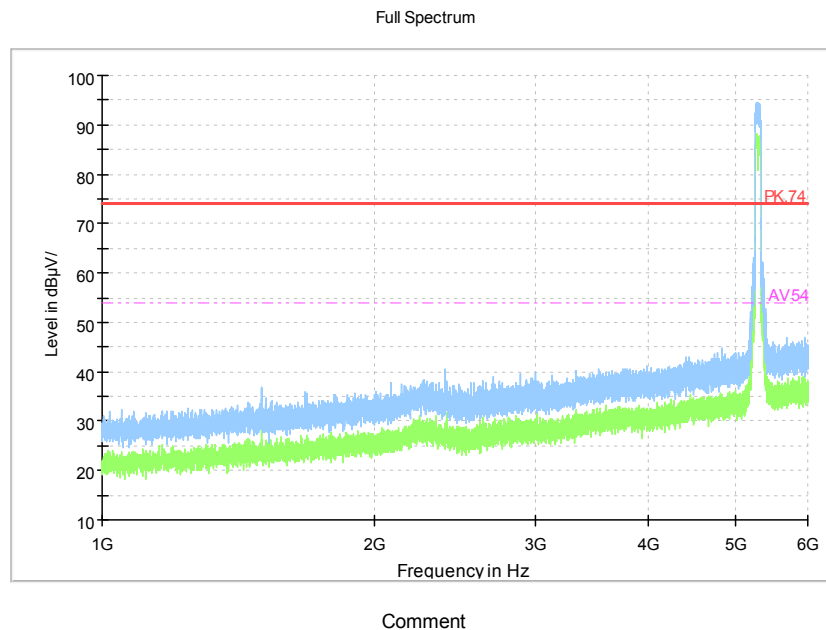

Full Spectrum

Comment

Frequency Range: 6GHz -18GHz  
 Detector: Av mode and PK mode  
 Test Mode: 802.11ac(VHT40 MIMO)

Full Spectrum

Frequency Range: 18GHz -40GHz  
 Detector: Av mode and PK mode  
 Test Mode: 802.11ac(VHT40 MIMO)

Carrier frequency (MHz): 5290  
Channel No.:58

Frequency Range: 30MHz -1GHz  
Detector: QP mode  
Test Mode: 802.11ac(VHT80 MIMO)

Frequency Range: 1GHz -6GHz  
Detector: Av mode and PK mode  
Test Mode: 802.11ac(VHT80 MIMO)