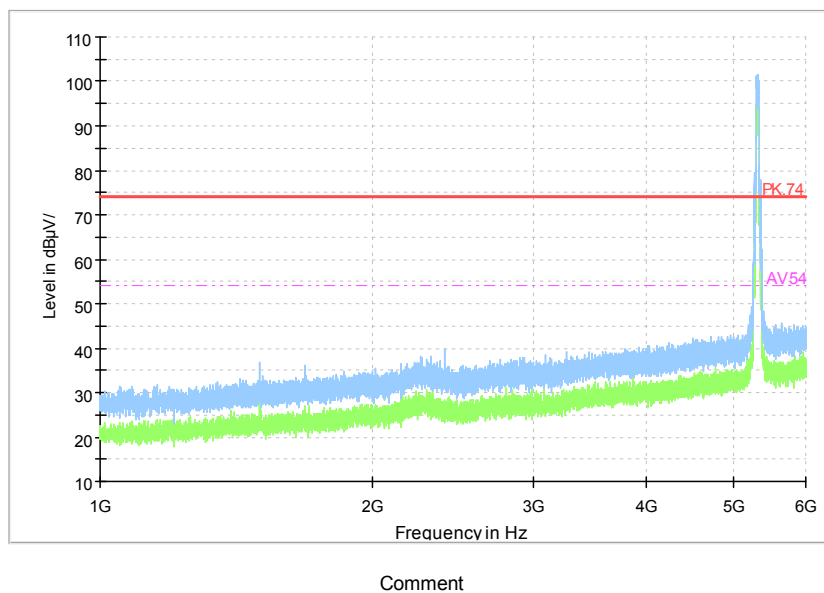

Full Spectrum

Frequency Range: 1GHz -6GHz
Detector: Av mode and PK mode
Test Mode: 802.11ac(VHT40 MIMO)