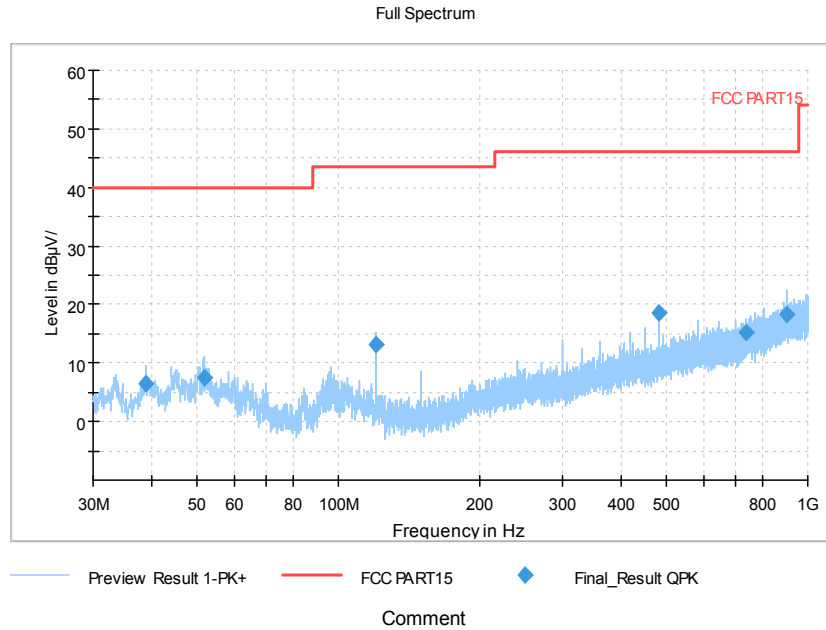

Carrier frequency (MHz): 5300  
Channel No.:60

Frequency Range: 30MHz -1GHz  
Detector: QP mode  
Test Mode: 802.11a

Frequency Range: 1GHz -6GHz  
Detector: Av mode and PK mode  
Modulation type: 802.11a