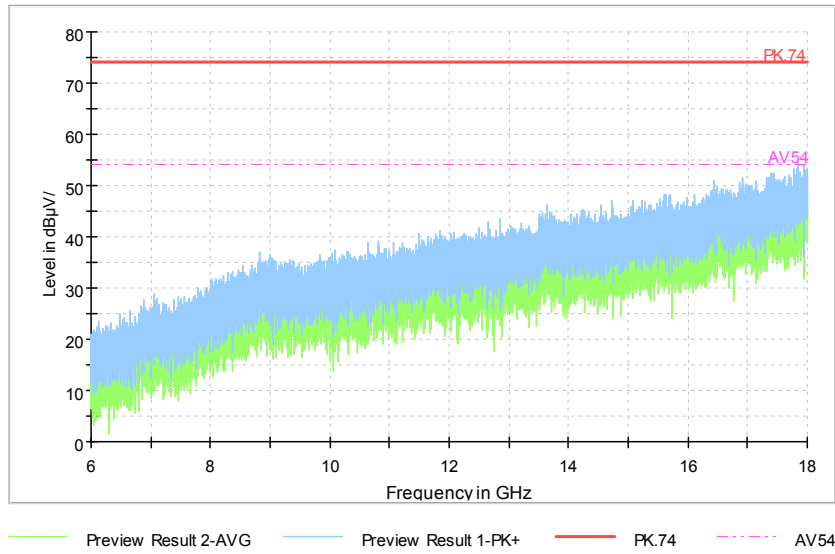

Full Spectrum

Comment

Frequency Range: 6GHz -18GHz  
 Detector: Av mode and PK mode  
 Test Mode: 802.11ac(VHT80 MIMO)

Full Spectrum

Frequency Range: 18GHz -40GHz  
 Detector: Av mode and PK mode  
 Test Mode: 802.11ac(VHT80 MIMO)

Carrier frequency (MHz): 5500

Channel No.:100

Full Spectrum

Comment

Frequency Range: 30MHz -1GHz  
Detector: QP mode  
Test Mode: 802.11a

Full Spectrum

Comment

Frequency Range: 1GHz -6GHz  
Detector: Av mode and PK mode  
Modulation type: 802.11a

Full Spectrum

Comment

Frequency Range: 6GHz -18GHz  
Detector: Av mode and PK mode  
Modulation type: 802.11a

Full Spectrum

Frequency Range: 18GHz -40GHz  
Detector: Av mode and PK mode  
Modulation type: 802.11a