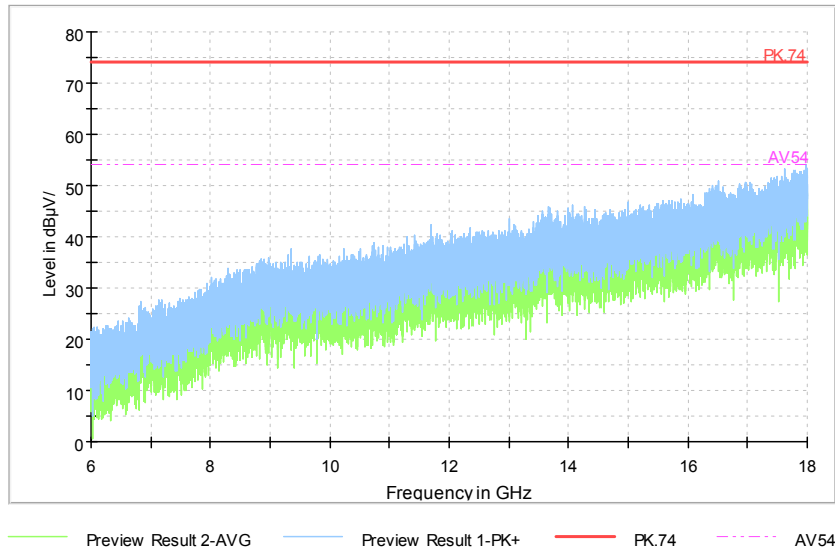

Full Spectrum

Comment

Frequency Range: 30MHz -1GHz  
Detector: QP mode  
Test Mode: 802.11ac(VHT40 MIMO)

Full Spectrum

Comment

Frequency Range: 1GHz -6GHz  
Detector: Av mode and PK mode  
Test Mode: 802.11ac(VHT40 MIMO)

Full Spectrum

Comment

Frequency Range: 6GHz -18GHz  
Detector: Av mode and PK mode  
Test Mode: 802.11ac(VHT40 MIMO)

Full Spectrum

Frequency Range: 18GHz -40GHz  
Detector: Av mode and PK mode  
Test Mode: 802.11ac(VHT40 MIMO)