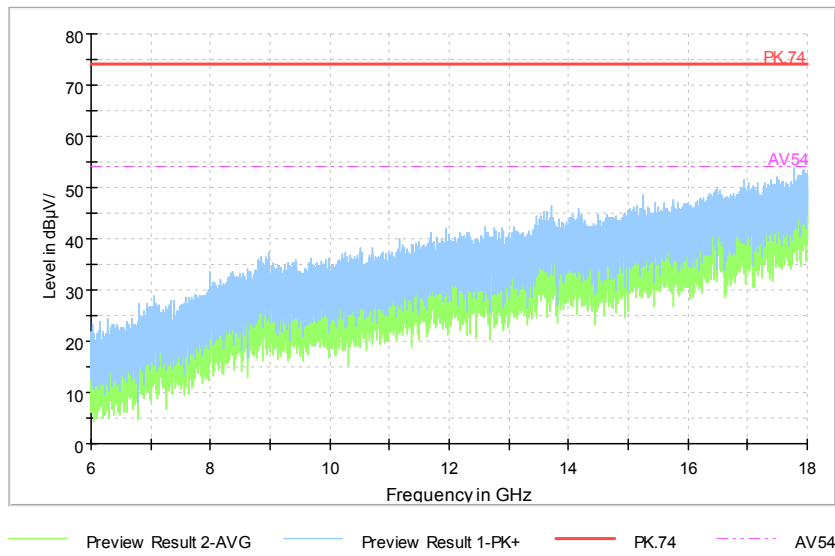

Full Spectrum

Comment

Frequency Range: 30MHz -1GHz  
Detector: QP mode  
Test Mode: 802.11n(HT20 MIMO)

Full Spectrum

Comment

Frequency Range: 1GHz -6GHz  
Detector: Av mode and PK mode  
Modulation type: 802.11n(HT20 MIMO)

Full Spectrum

Comment

Frequency Range: 6GHz -18GHz  
 Detector: Av mode and PK mode  
 Modulation type: 802.11n(HT20 MIMO)

Full Spectrum

Frequency Range: 18GHz -40GHz  
 Detector: Av mode and PK mode  
 Modulation type: 802.11n(HT20 MIMO)