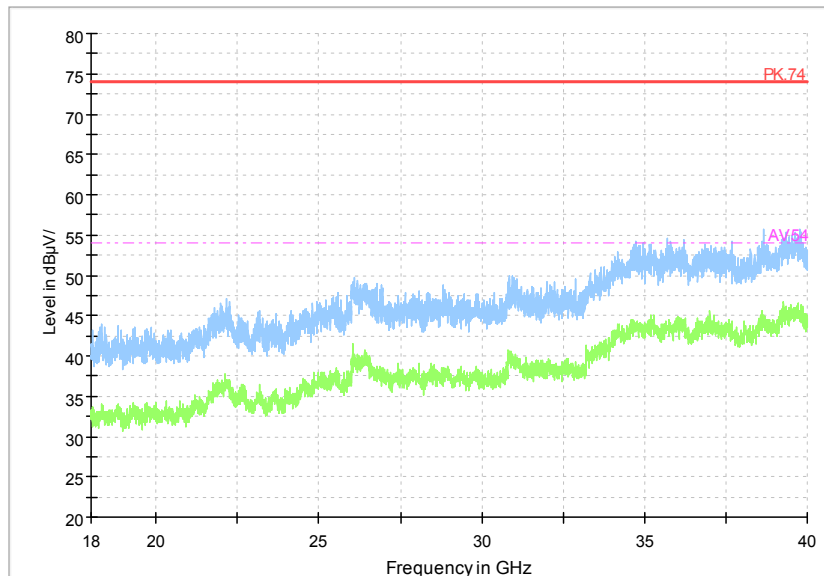

Full Spectrum

Comment

Frequency Range: 6GHz -18GHz  
 Detector: Av mode and PK mode  
 Modulation type: 802.11n(HT20 MIMO)

Full Spectrum

Frequency Range: 18GHz -40GHz  
 Detector: Av mode and PK mode  
 Modulation type: 802.11n(HT20 MIMO)

Full Spectrum

Comment

Frequency Range: 30MHz -1GHz  
Detector: QP mode  
Test Mode: 802.11ac(VHT20 MIMO)

Full Spectrum

Comment

Frequency Range: 1GHz -6GHz  
Detector: Av mode and PK mode  
Test Mode: 802.11ac(VHT20 MIMO)

Full Spectrum

Comment

Frequency Range: 6GHz -18GHz  
 Detector: Av mode and PK mode  
 Test Mode: 802.11ac(VHT20 MIMO)

Full Spectrum

Frequency Range: 18GHz -40GHz  
 Detector: Av mode and PK mode  
 Test Mode: 802.11ac(VHT20 MIMO)