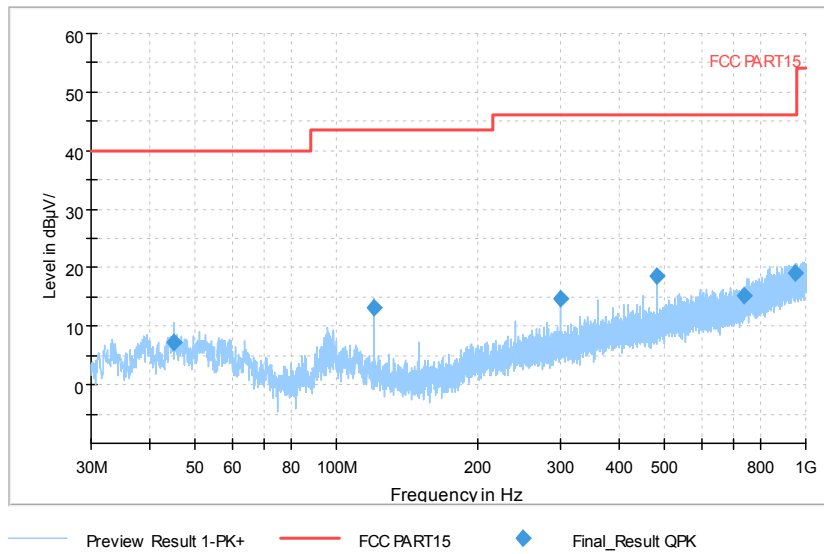

Channel No.:100

Full Spectrum

Comment

Frequency Range: 30MHz -1GHz
Detector: QP mode
Test Mode: 802.11a