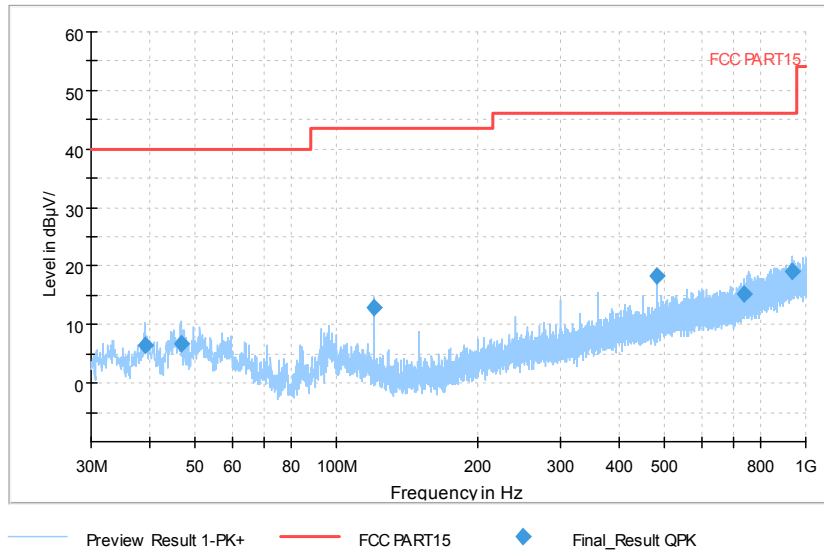

Full Spectrum

Comment

Frequency Range: 30MHz -1GHz
Detector: QP mode
Test Mode: 802.11n(HT20 MIMO)