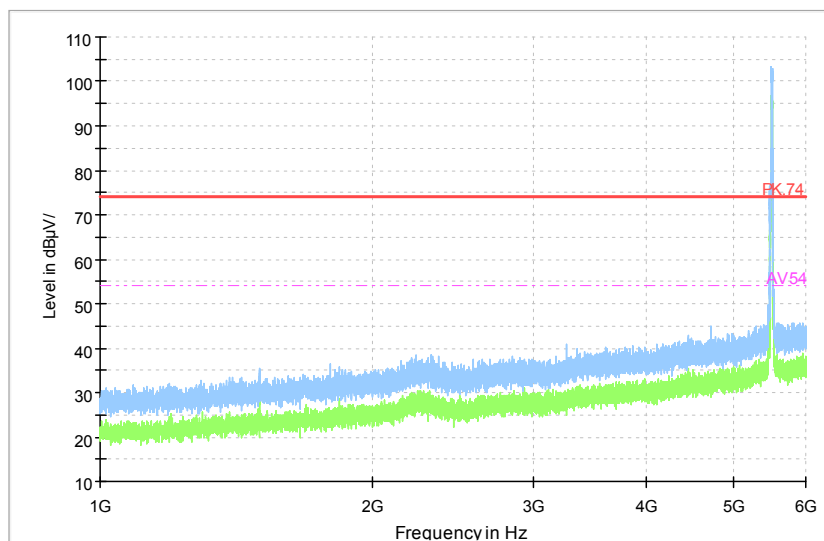

Full Spectrum

Comment

Frequency Range: 6GHz -18GHz  
 Detector: Av mode and PK mode  
 Modulation type: 802.11n(HT20 MIMO)

Full Spectrum

Frequency Range: 18GHz -40GHz  
 Detector: Av mode and PK mode  
 Modulation type: 802.11n(HT20 MIMO)

Full Spectrum

Comment

Frequency Range: 30MHz -1GHz  
Detector: QP mode  
Test Mode: 802.11ac(VHT20 MIMO)

Full Spectrum

Comment

Frequency Range: 1GHz -6GHz  
Detector: Av mode and PK mode  
Test Mode: 802.11ac(VHT20 MIMO)