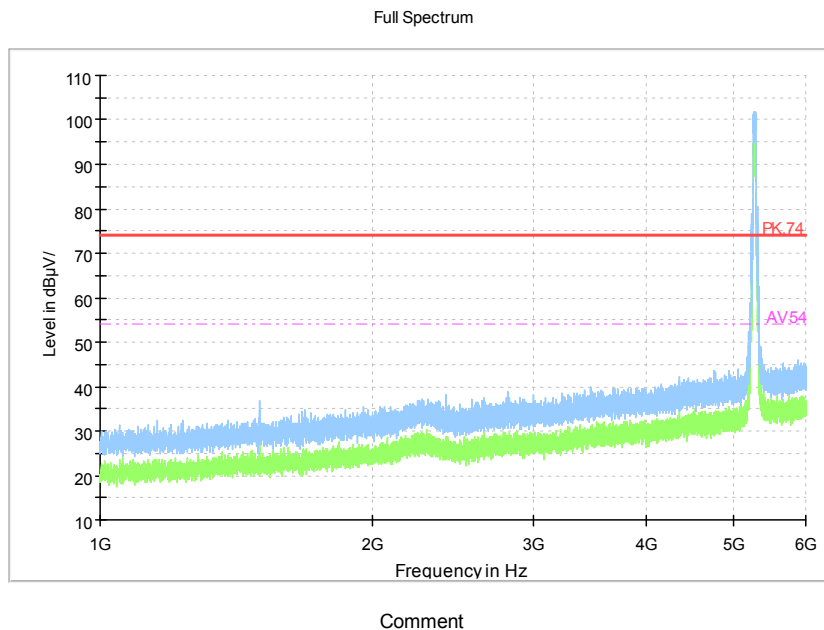

Frequency Range: 1GHz -6GHz
Detector: Av mode and PK mode
Modulation type: 802.11n(HT40 MIMO)