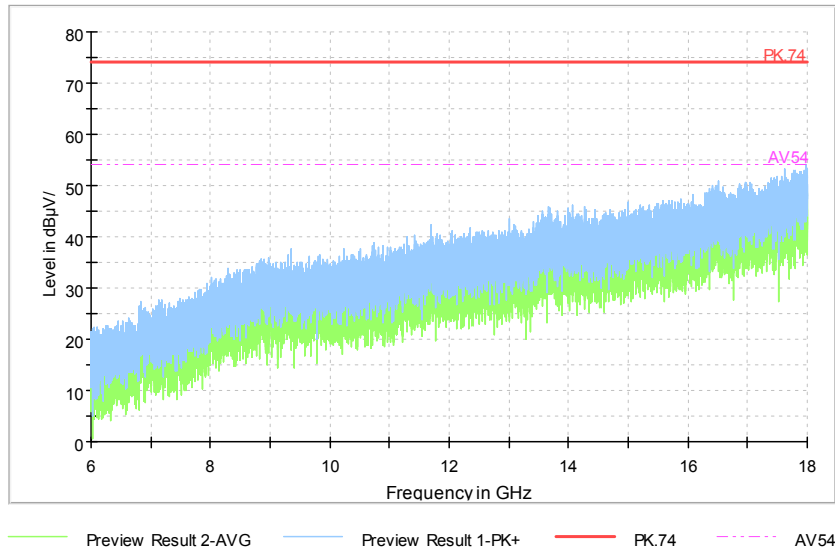

Carrier frequency (MHz): 5320  
Channel No.:64

Frequency Range: 30MHz -1GHz  
Detector: QP mode  
Test Mode: 802.11a

Frequency Range: 1GHz -6GHz  
Detector: Av mode and PK mode  
Modulation type: 802.11a

Full Spectrum

Comment

Frequency Range: 6GHz -18GHz  
 Detector: Av mode and PK mode  
 Modulation type: 802.11a

Full Spectrum

Frequency Range: 18GHz -40GHz  
 Detector: Av mode and PK mode  
 Modulation type: 802.11a