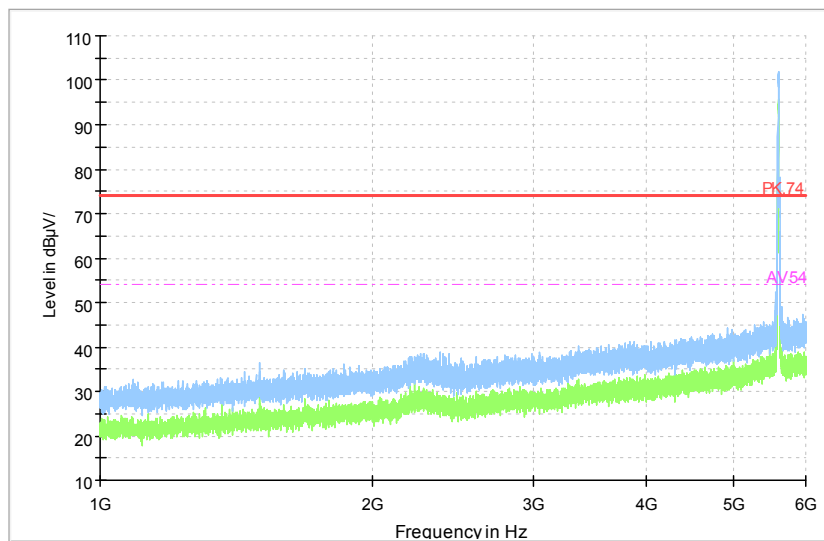

Full Spectrum

Comment

Frequency Range: 6GHz -18GHz  
 Detector: Av mode and PK mode  
 Test Mode: 802.11ac(VHT20 MIMO)

Full Spectrum

Frequency Range: 18GHz -40GHz  
 Detector: Av mode and PK mode  
 Test Mode: 802.11ac(VHT20 MIMO)

Carrier frequency (MHz): 5600

Channel No.:120

Full Spectrum

Preview Result 1-PK+    FCC PART15    Final\_Result QPK

Comment

Frequency Range: 30MHz -1GHz  
Detector: QP mode  
Test Mode: 802.11a

Full Spectrum

Comment

Frequency Range: 1GHz -6GHz  
Detector: Av mode and PK mode  
Modulation type: 802.11a

Full Spectrum

Comment

Frequency Range: 6GHz -18GHz  
 Detector: Av mode and PK mode  
 Modulation type: 802.11a