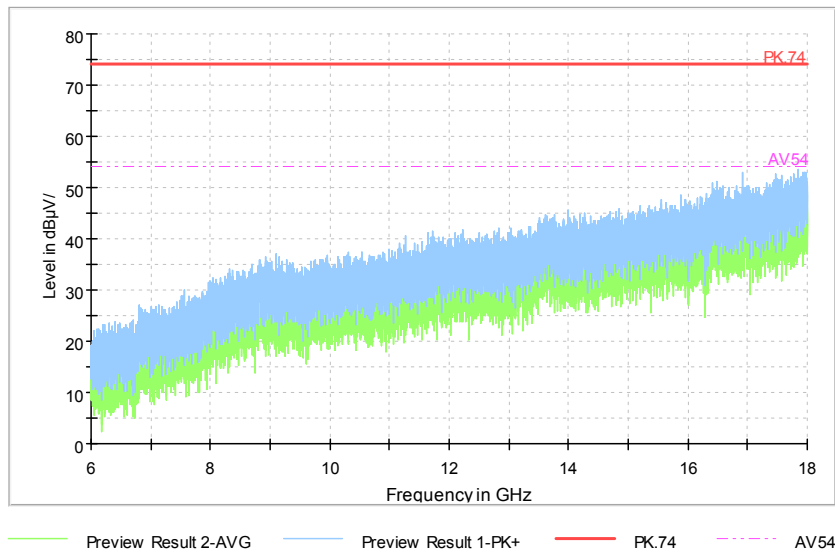

Full Spectrum

Comment

Frequency Range: 6GHz -18GHz
Detector: Av mode and PK mode
Modulation type: 802.11a