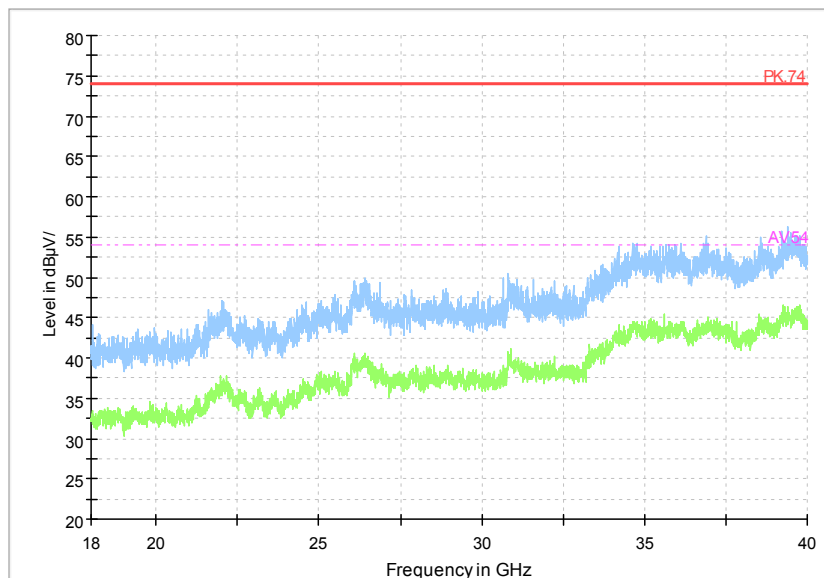

Full Spectrum

Comment

Frequency Range: 6GHz -18GHz  
Detector: Av mode and PK mode  
Modulation type: 802.11a

Full Spectrum

Frequency Range: 18GHz -40GHz  
Detector: Av mode and PK mode  
Modulation type: 802.11a

Full Spectrum

Comment

Frequency Range: 30MHz -1GHz  
Detector: QP mode  
Test Mode: 802.11n(HT20 MIMO)

Full Spectrum

Comment

Frequency Range: 1GHz -6GHz  
Detector: Av mode and PK mode  
Modulation type: 802.11n(HT20 MIMO)

Full Spectrum

Comment

Frequency Range: 6GHz -18GHz  
 Detector: Av mode and PK mode  
 Modulation type: 802.11n(HT20 MIMO)

Full Spectrum

Frequency Range: 18GHz -40GHz  
 Detector: Av mode and PK mode  
 Modulation type: 802.11n(HT20 MIMO)