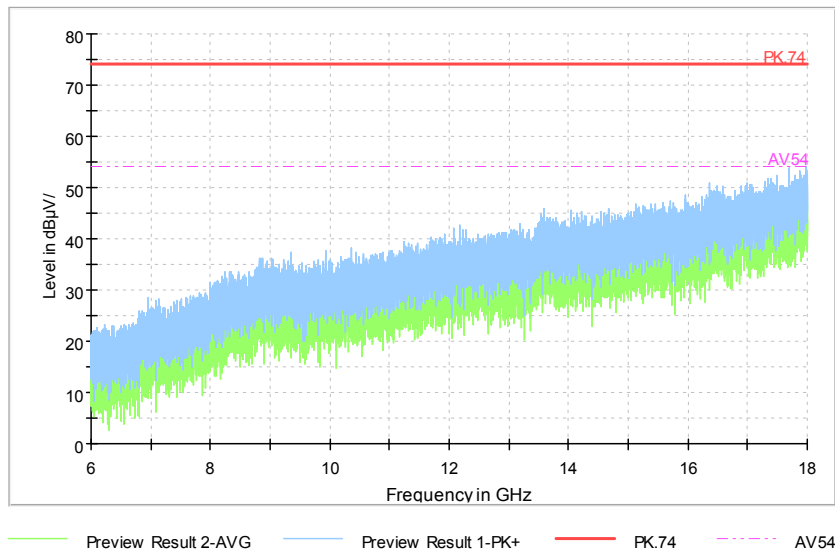

Full Spectrum

Frequency Range: 30MHz -1GHz  
Detector: QP mode  
Test Mode: 802.11ac(VHT20 MIMO)

Full Spectrum

Frequency Range: 1GHz -6GHz  
Detector: Av mode and PK mode  
Test Mode: 802.11ac(VHT20 MIMO)

Full Spectrum

Comment

Frequency Range: 6GHz -18GHz  
 Detector: Av mode and PK mode  
 Test Mode: 802.11ac(VHT20 MIMO)

Full Spectrum

Frequency Range: 18GHz -40GHz  
 Detector: Av mode and PK mode  
 Test Mode: 802.11ac(VHT20 MIMO)