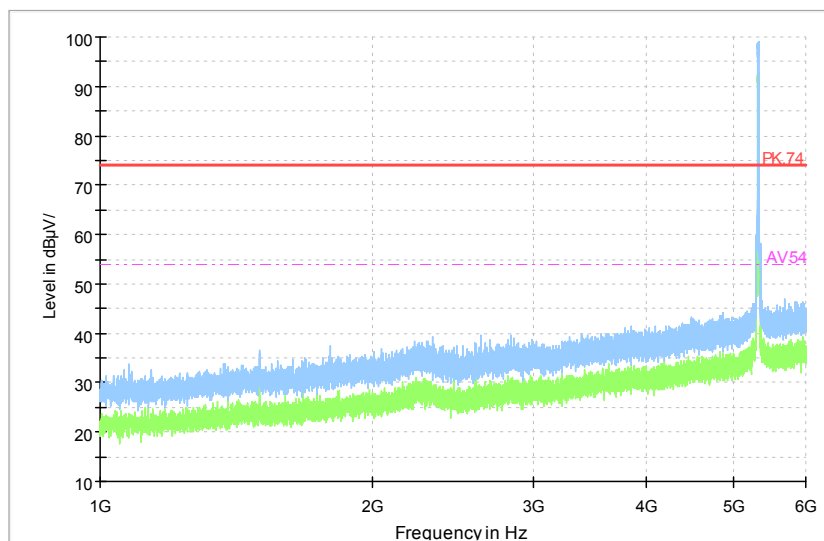

Full Spectrum

Comment

Frequency Range: 1GHz -6GHz
Detector: Av mode and PK mode
Modulation type: 802.11n(HT20 MIMO)