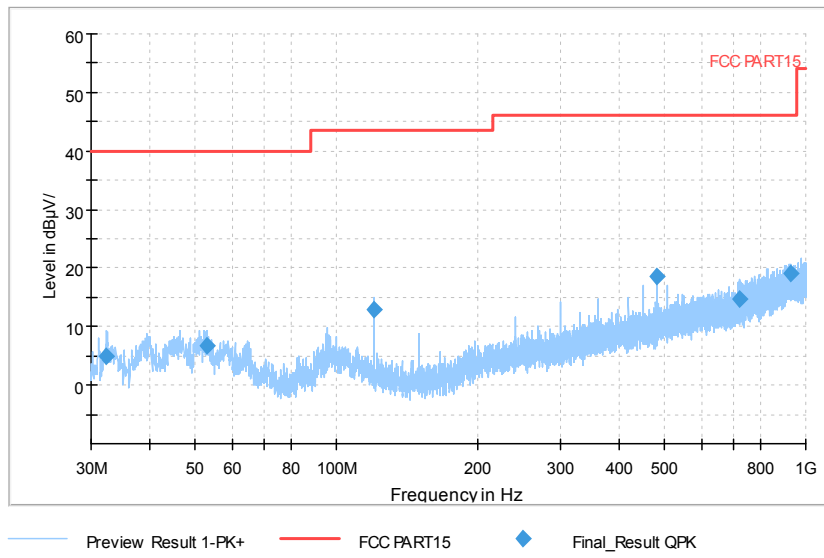

Full Spectrum

Comment

Frequency Range: 30MHz -1GHz
Detector: QP mode
Test Mode: 802.11ac(VHT20 MIMO)