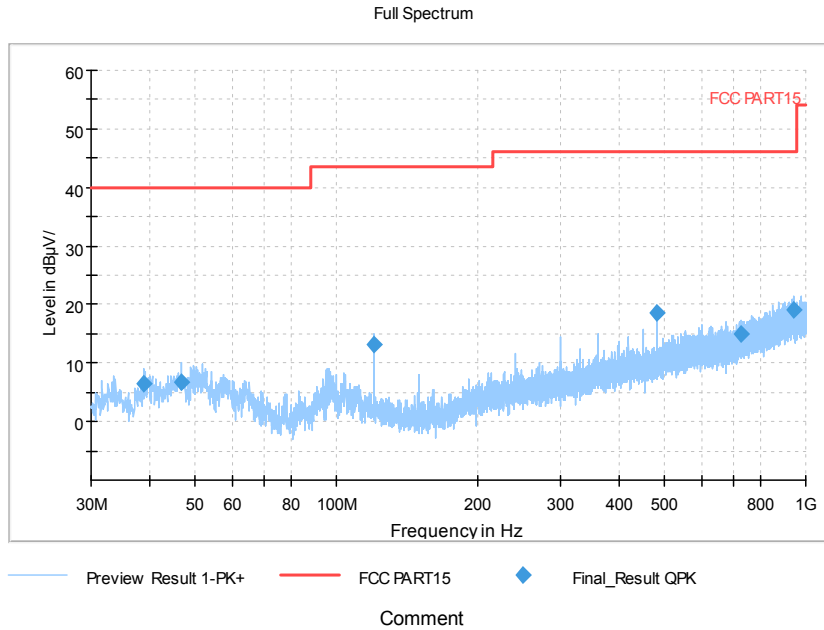

Carrier frequency (MHz): 5270
Channel No.:54

Frequency Range: 30MHz -1GHz
Detector: QP mode
Test Mode: 802.11n(HT40 MIMO)