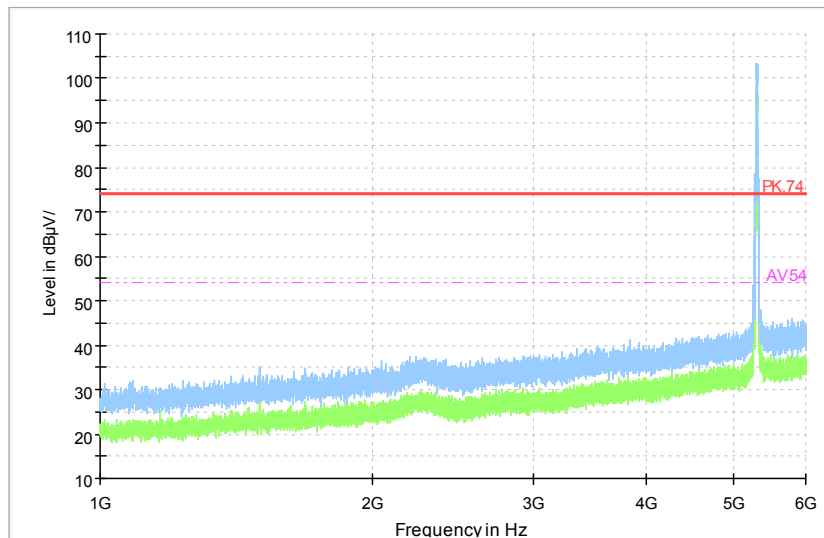

Full Spectrum

Comment

Frequency Range: 1GHz -6GHz
Detector: Av mode and PK mode
Modulation type: 802.11n(HT20 MIMO)