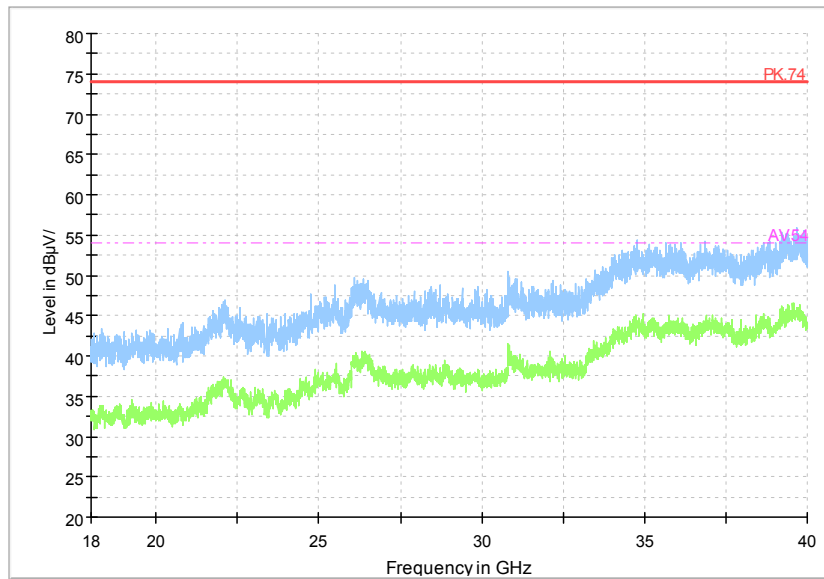

Full Spectrum

Comment

Frequency Range: 6GHz -18GHz  
 Detector: Av mode and PK mode  
 Test Mode: 802.11ac(VHT80 MIMO)

Full Spectrum

Frequency Range: 18GHz -40GHz  
 Detector: Av mode and PK mode  
 Test Mode: 802.11ac(VHT80 MIMO)

Carrier frequency (MHz): 5500

Channel No.:100

Full Spectrum

Comment

Frequency Range: 30MHz -1GHz  
Detector: QP mode  
Test Mode: 802.11a

Full Spectrum

Comment

Frequency Range: 1GHz -6GHz  
Detector: Av mode and PK mode  
Modulation type: 802.11a

Full Spectrum

Comment

Frequency Range: 6GHz -18GHz  
Detector: Av mode and PK mode  
Modulation type: 802.11a

Full Spectrum

Frequency Range: 18GHz -40GHz  
Detector: Av mode and PK mode  
Modulation type: 802.11a