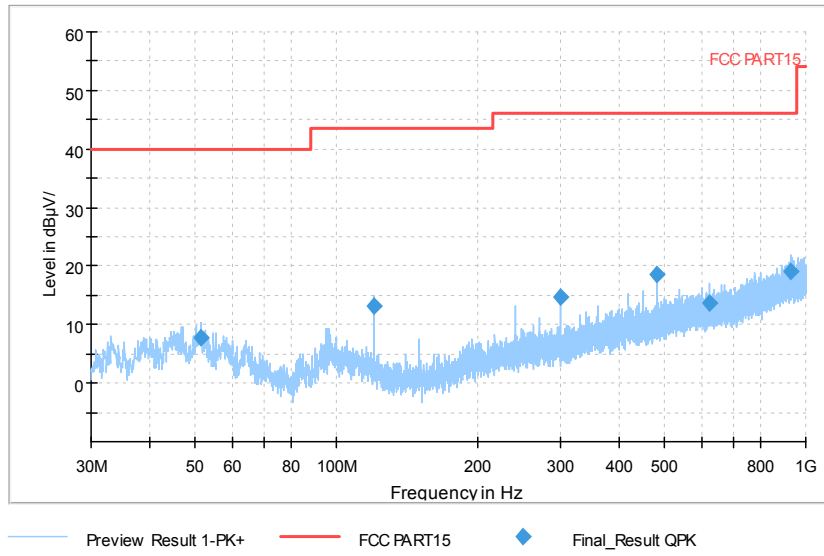

Full Spectrum

Comment

Frequency Range: 30MHz -1GHz
Detector: QP mode
Test Mode: 802.11n(HT20 MIMO)