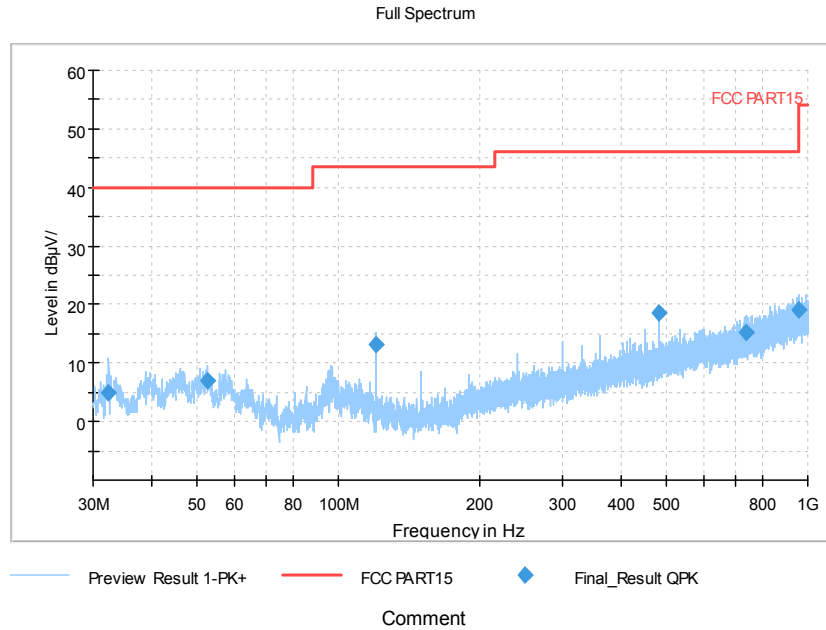

Carrier frequency (MHz): 5320
Channel No.:64

Frequency Range: 30MHz -1GHz
Detector: QP mode
Test Mode: 802.11a