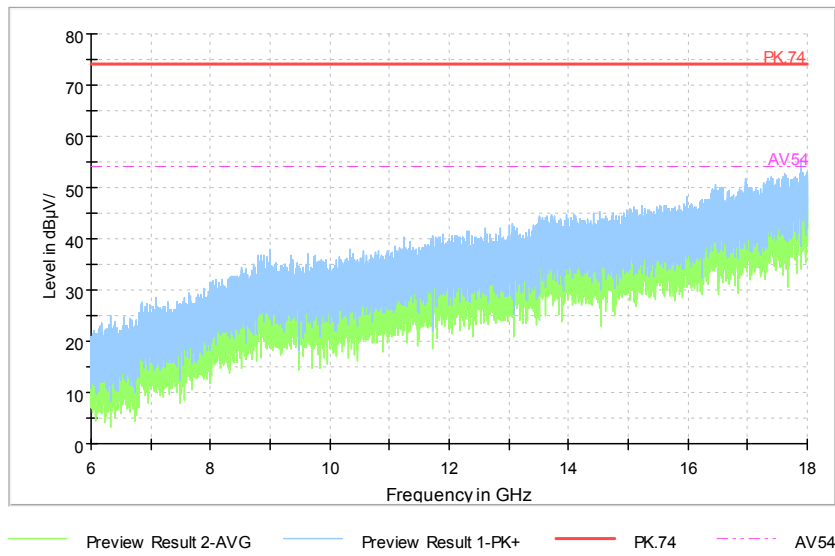

Full Spectrum

Comment

Frequency Range: 30MHz -1GHz  
Detector: QP mode  
Test Mode: 802.11ac(VHT20 MIMO)

Full Spectrum

Comment

Frequency Range: 1GHz -6GHz  
Detector: Av mode and PK mode  
Test Mode: 802.11ac(VHT20 MIMO)

Full Spectrum

Comment

Frequency Range: 6GHz -18GHz  
 Detector: Av mode and PK mode  
 Test Mode: 802.11ac(VHT20 MIMO)

Full Spectrum

Frequency Range: 18GHz -40GHz  
 Detector: Av mode and PK mode  
 Test Mode: 802.11ac(VHT20 MIMO)