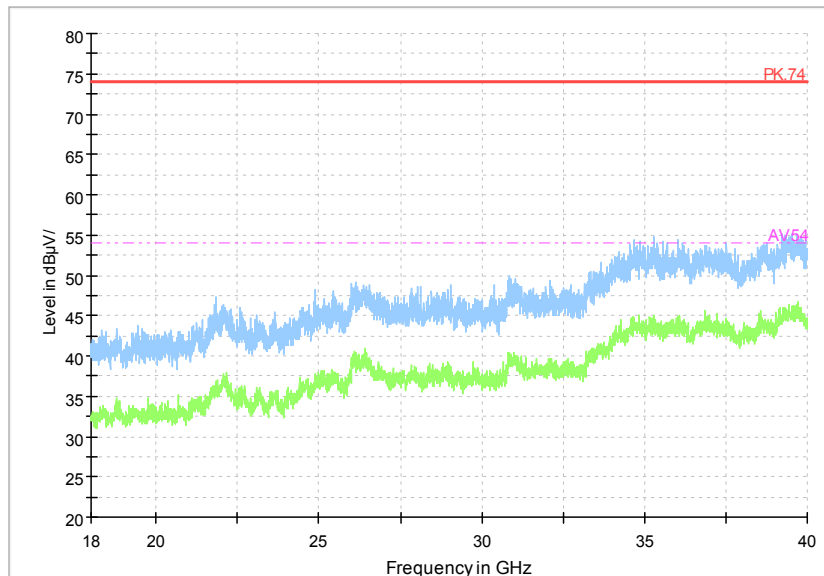

Full Spectrum

Comment

Frequency Range: 6GHz -18GHz  
 Detector: Av mode and PK mode  
 Test Mode: 802.11ac(VHT40 MIMO)

Full Spectrum

Frequency Range: 18GHz -40GHz  
 Detector: Av mode and PK mode  
 Test Mode: 802.11ac(VHT40 MIMO)

Carrier frequency (MHz): 5290  
Channel No.:58

Frequency Range: 30MHz -1GHz  
Detector: QP mode  
Test Mode: 802.11ac(VHT80 MIMO)

Frequency Range: 1GHz -6GHz  
Detector: Av mode and PK mode  
Test Mode: 802.11ac(VHT80 MIMO)

Full Spectrum

Comment

Frequency Range: 6GHz -18GHz  
 Detector: Av mode and PK mode  
 Test Mode: 802.11ac(VHT80 MIMO)

Full Spectrum

Frequency Range: 18GHz -40GHz  
 Detector: Av mode and PK mode  
 Test Mode: 802.11ac(VHT80 MIMO)