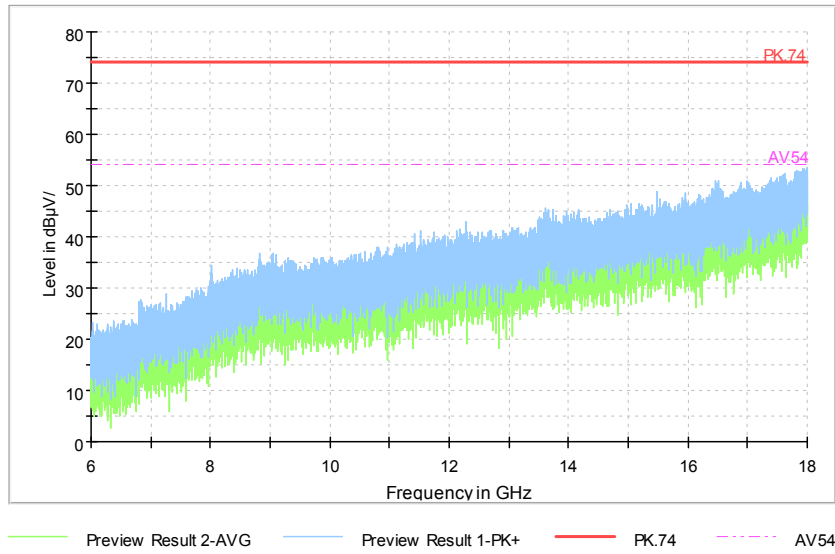

Carrier frequency (MHz): 5290  
Channel No.:58

Frequency Range: 30MHz -1GHz  
Detector: QP mode  
Test Mode: 802.11ac(VHT80 MIMO)

Frequency Range: 1GHz -6GHz  
Detector: Av mode and PK mode  
Test Mode: 802.11ac(VHT80 MIMO)

Full Spectrum

Comment

Frequency Range: 6GHz -18GHz  
 Detector: Av mode and PK mode  
 Test Mode: 802.11ac(VHT80 MIMO)

Full Spectrum

Frequency Range: 18GHz -40GHz  
 Detector: Av mode and PK mode  
 Test Mode: 802.11ac(VHT80 MIMO)