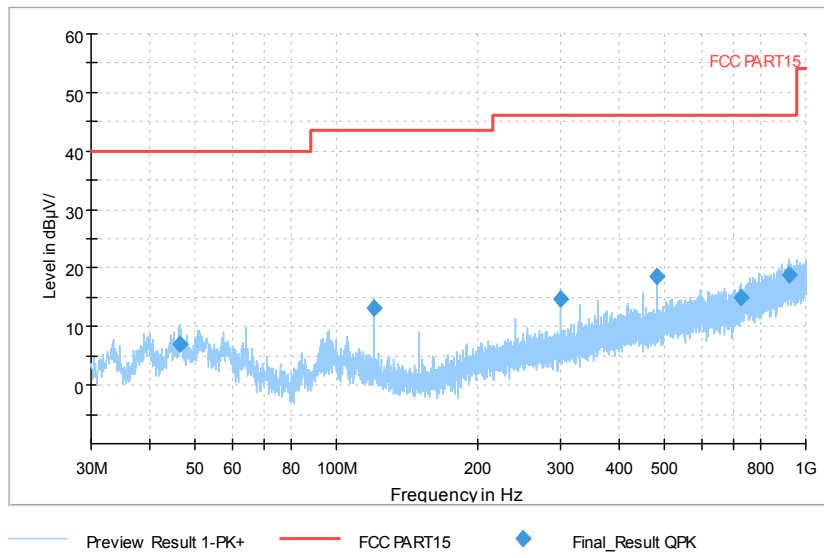

Full Spectrum

Comment

Frequency Range: 30MHz -1GHz
Detector: QP mode
Test Mode: 802.11n(HT40 MIMO)