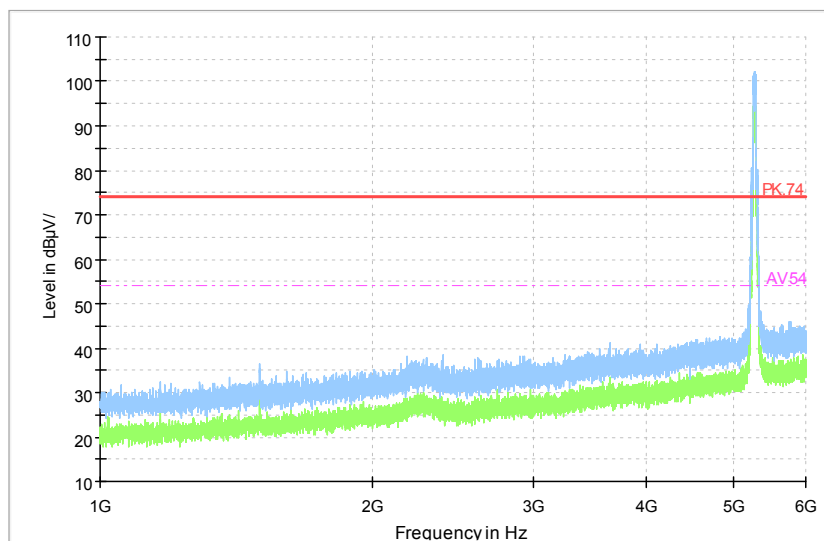

Full Spectrum

Comment

Frequency Range: 6GHz -18GHz  
 Detector: Av mode and PK mode  
 Modulation type: 802.11n(HT40 MIMO)

Full Spectrum

Frequency Range: 18GHz -40GHz  
 Detector: Av mode and PK mode  
 Modulation type: 802.11n(HT40 MIMO)

Full Spectrum

Comment

Frequency Range: 30MHz -1GHz  
Detector: QP mode  
Test Mode: 802.11ac(VHT40 MIMO)

Full Spectrum

Comment

Frequency Range: 1GHz -6GHz  
Detector: Av mode and PK mode  
Test Mode: 802.11ac(VHT40 MIMO)