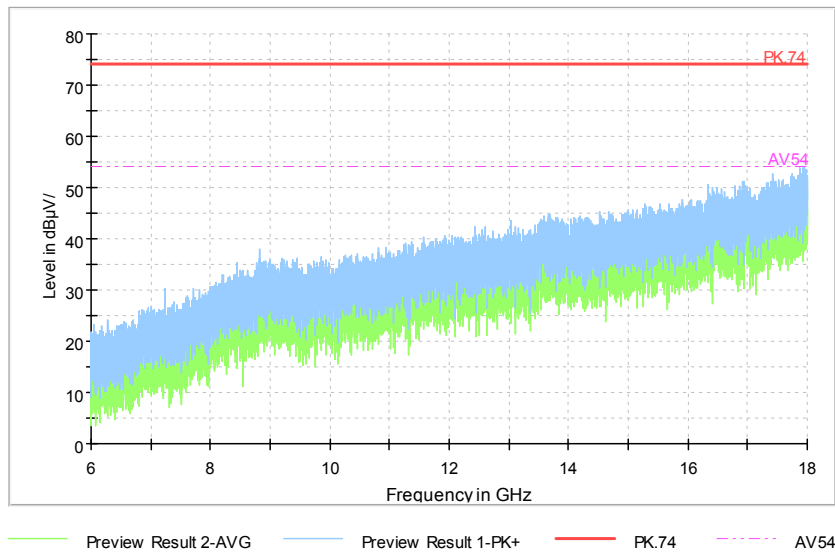

Full Spectrum

Comment

Frequency Range: 6GHz -18GHz
Detector: Av mode and PK mode
Test Mode: 802.11ac(VHT20 MIMO)