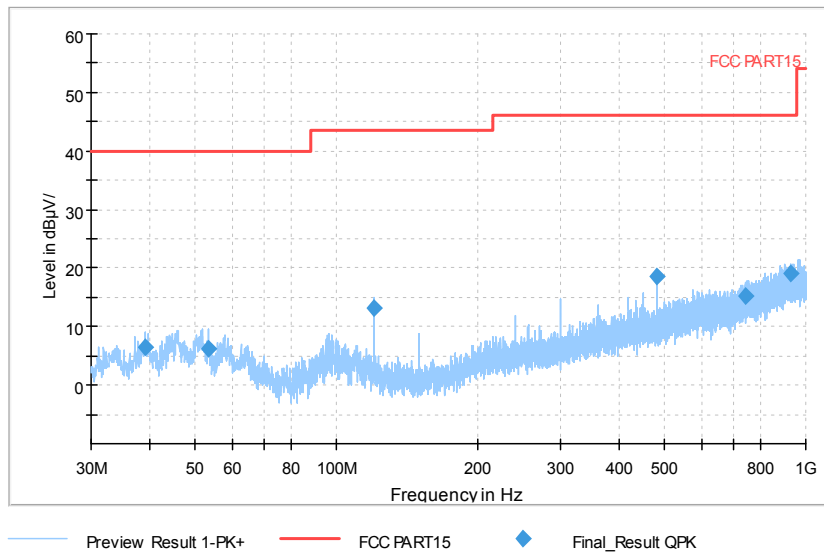

Full Spectrum

Comment

Frequency Range: 30MHz -1GHz
Detector: QP mode
Test Mode: 802.11ac(VHT20 MIMO)