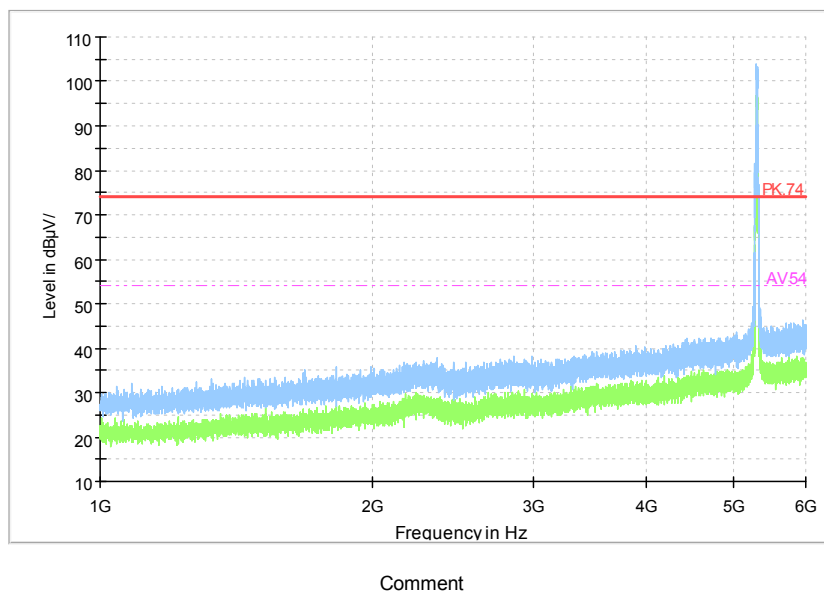

Full Spectrum

Frequency Range: 1GHz -6GHz
Detector: Av mode and PK mode
Test Mode: 802.11ac(VHT20 MIMO)