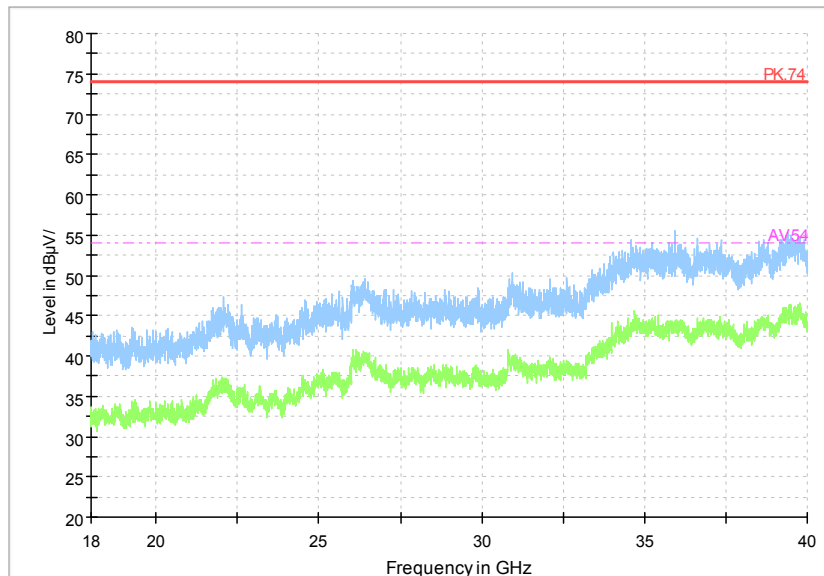

Full Spectrum

Comment

Frequency Range: 30MHz -1GHz  
Detector: QP mode  
Test Mode: 802.11ac(VHT40 MIMO)

Full Spectrum

Comment

Frequency Range: 1GHz -6GHz  
Detector: Av mode and PK mode  
Test Mode: 802.11ac(VHT40 MIMO)

Full Spectrum

Comment

Frequency Range: 6GHz -18GHz  
Detector: Av mode and PK mode  
Test Mode: 802.11ac(VHT40 MIMO)

Full Spectrum

Frequency Range: 18GHz -40GHz  
Detector: Av mode and PK mode  
Test Mode: 802.11ac(VHT40 MIMO)