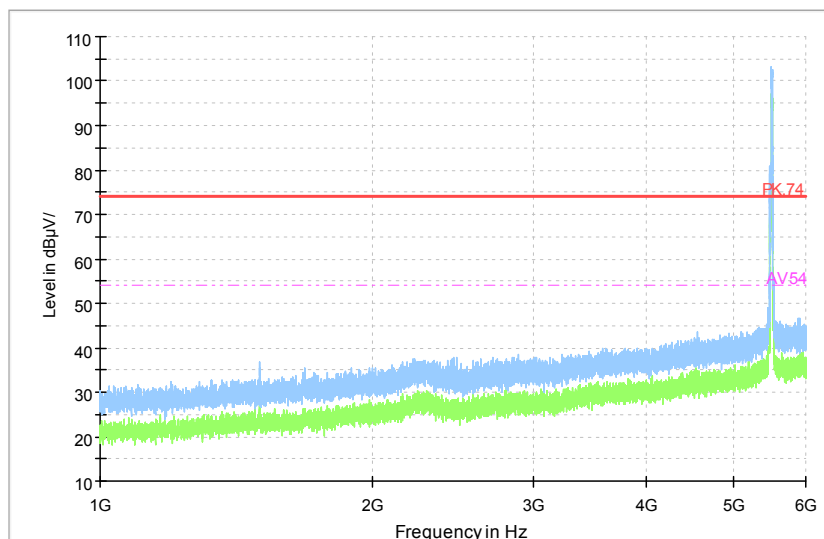

Full Spectrum

Comment

Frequency Range: 6GHz -18GHz  
 Detector: Av mode and PK mode  
 Test Mode: 802.11ac(VHT80 MIMO)

Full Spectrum

Frequency Range: 18GHz -40GHz  
 Detector: Av mode and PK mode  
 Test Mode: 802.11ac(VHT80 MIMO)

Carrier frequency (MHz): 5500

Channel No.:100

Full Spectrum

Comment

Frequency Range: 30MHz -1GHz  
Detector: QP mode  
Test Mode: 802.11a

Full Spectrum

Comment

Frequency Range: 1GHz -6GHz  
Detector: Av mode and PK mode  
Modulation type: 802.11a

Full Spectrum

Comment

Frequency Range: 6GHz -18GHz  
Detector: Av mode and PK mode  
Modulation type: 802.11a

Full Spectrum

Frequency Range: 18GHz -40GHz  
Detector: Av mode and PK mode  
Modulation type: 802.11a