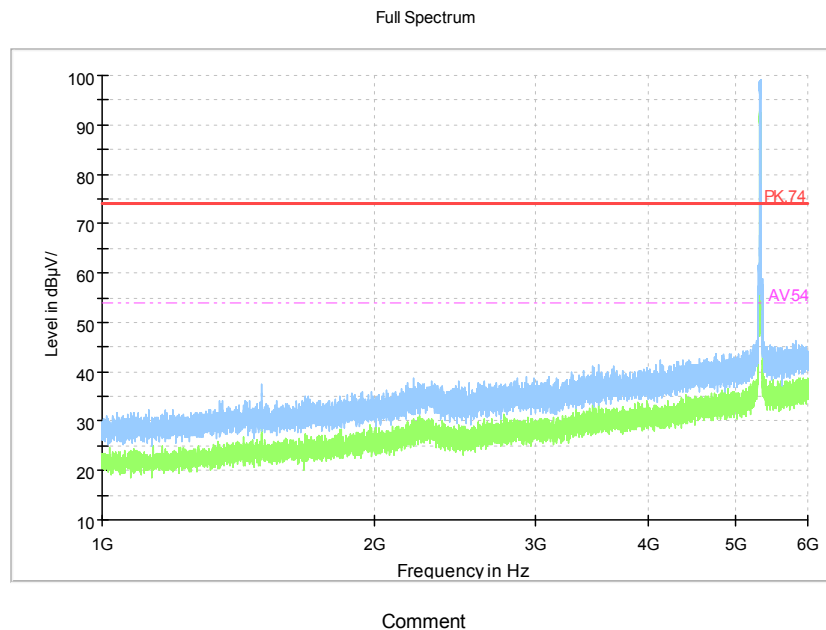

Frequency Range: 1GHz -6GHz
Detector: Av mode and PK mode
Modulation type: 802.11a