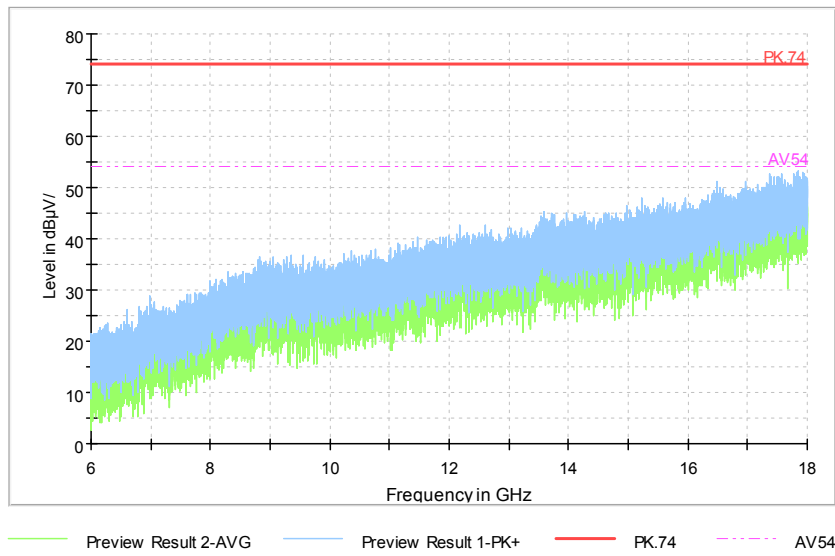

Full Spectrum

Comment

Frequency Range: 30MHz -1GHz  
Detector: QP mode  
Test Mode: 802.11n(HT20 MIMO)

Full Spectrum

Comment

Frequency Range: 1GHz -6GHz  
Detector: Av mode and PK mode  
Modulation type: 802.11n(HT20 MIMO)

Full Spectrum

Comment

Frequency Range: 6GHz -18GHz  
 Detector: Av mode and PK mode  
 Modulation type: 802.11n(HT20 MIMO)

Full Spectrum

Frequency Range: 18GHz -40GHz  
 Detector: Av mode and PK mode  
 Modulation type: 802.11n(HT20 MIMO)