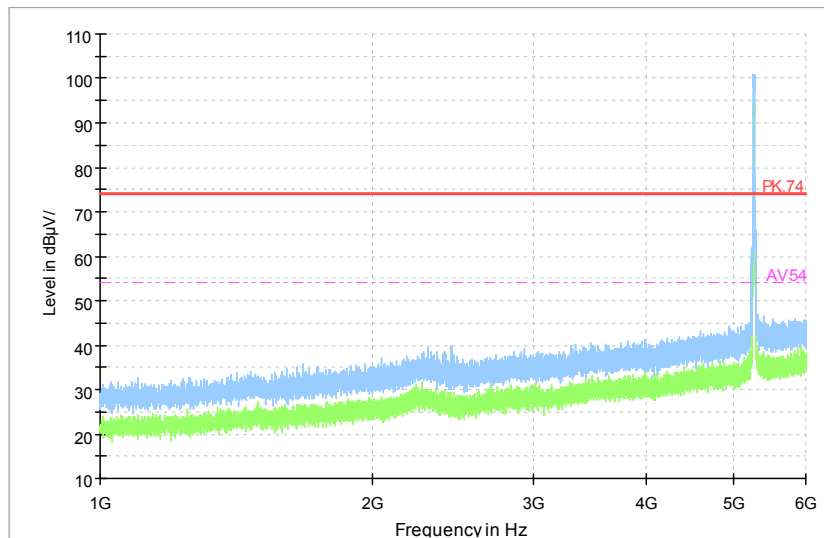

Full Spectrum

Comment

Frequency Range: 1GHz -6GHz
Detector: Av mode and PK mode
Test Mode: 802.11ac(VHT20 MIMO)