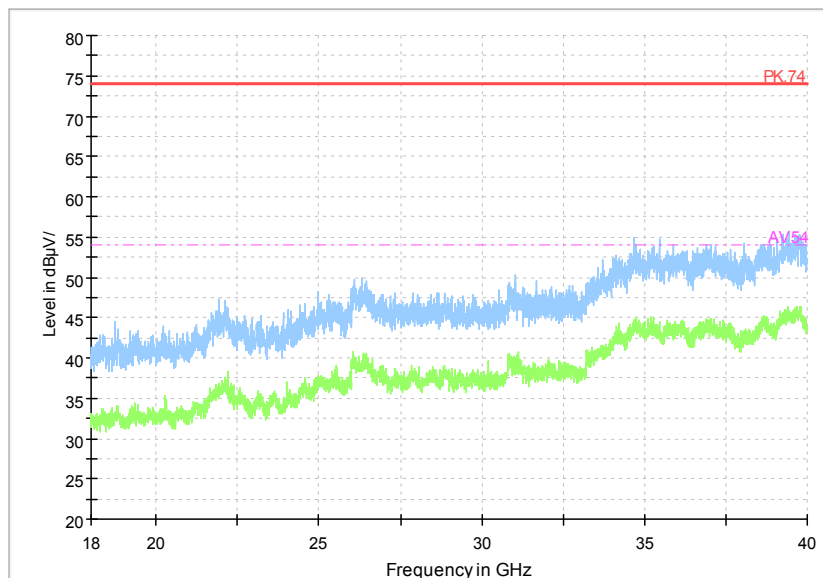

Full Spectrum

Comment

Frequency Range: 30MHz -1GHz
Detector: QP mode
Test Mode: 802.11ac(VHT20 MIMO)

Full Spectrum

Comment

Frequency Range: 1GHz -6GHz
Detector: Av mode and PK mode
Test Mode: 802.11ac(VHT20 MIMO)

Full Spectrum

Comment

Frequency Range: 6GHz -18GHz
 Detector: Av mode and PK mode
 Test Mode: 802.11ac(VHT20 MIMO)

Full Spectrum

Frequency Range: 18GHz -40GHz
 Detector: Av mode and PK mode
 Test Mode: 802.11ac(VHT20 MIMO)