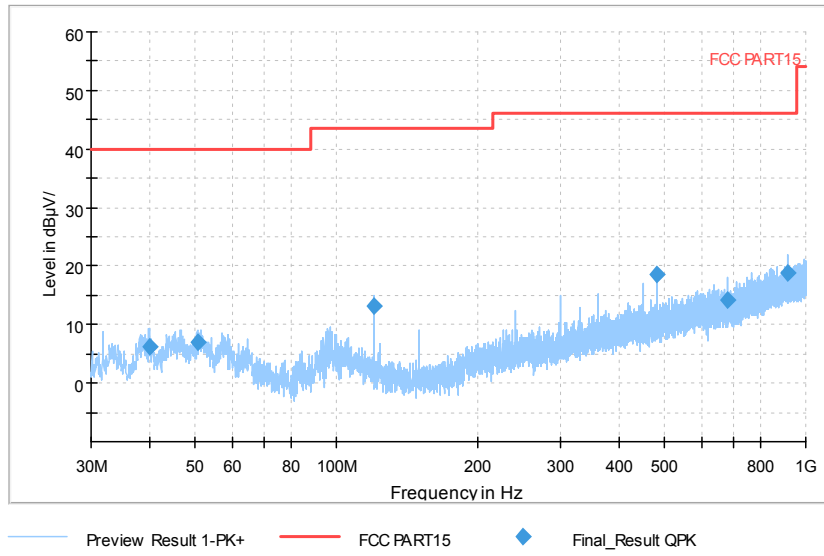

Full Spectrum

Comment

Frequency Range: 30MHz -1GHz
Detector: QP mode
Test Mode: 802.11ac(VHT20 MIMO)