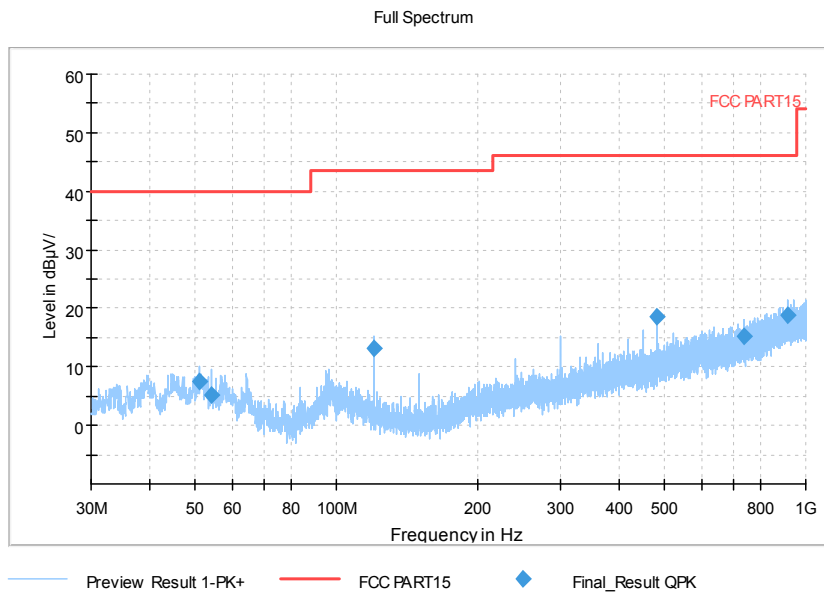

Carrier frequency (MHz): 5180
Channel No.:36

Comment

Frequency Range: 30MHz -1GHz
Detector: QP mode
Test Mode: 802.11a

Comment

Frequency Range: 1GHz -6GHz
Detector: Av mode and PK mode
Modulation type: 802.11a

Full Spectrum

Comment

Frequency Range: 6GHz -18GHz
 Detector: Av mode and PK mode
 Modulation type: 802.11a

Full Spectrum

Frequency Range: 18GHz -40GHz
 Detector: Av mode and PK mode
 Modulation type: 802.11a