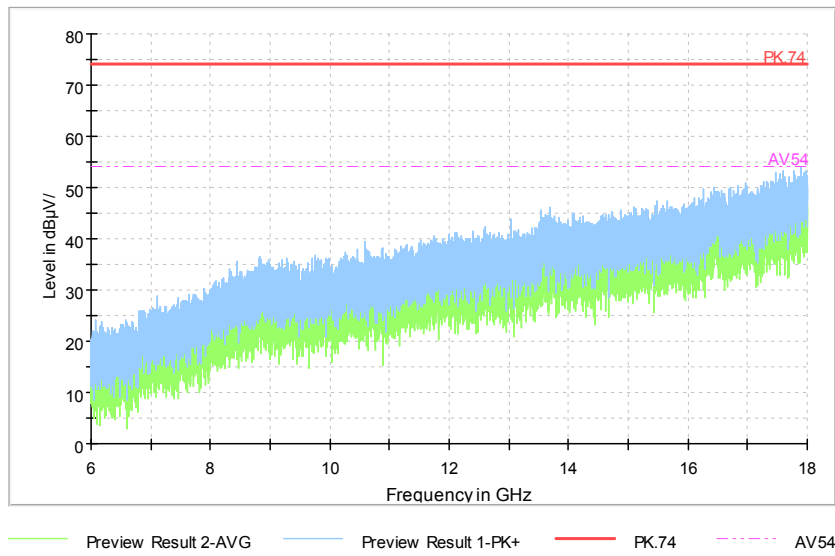

Full Spectrum

Comment

Frequency Range: 30MHz -1GHz
Detector: QP mode
Test Mode: 802.11ac(VHT20 MIMO)

Full Spectrum

Comment

Frequency Range: 1GHz -6GHz
Detector: Av mode and PK mode
Test Mode: 802.11ac(VHT20 MIMO)

Full Spectrum

Comment

Frequency Range: 6GHz -18GHz
 Detector: Av mode and PK mode
 Test Mode: 802.11ac(VHT20 MIMO)

Full Spectrum

Frequency Range: 18GHz -40GHz
 Detector: Av mode and PK mode
 Test Mode: 802.11ac(VHT20 MIMO)