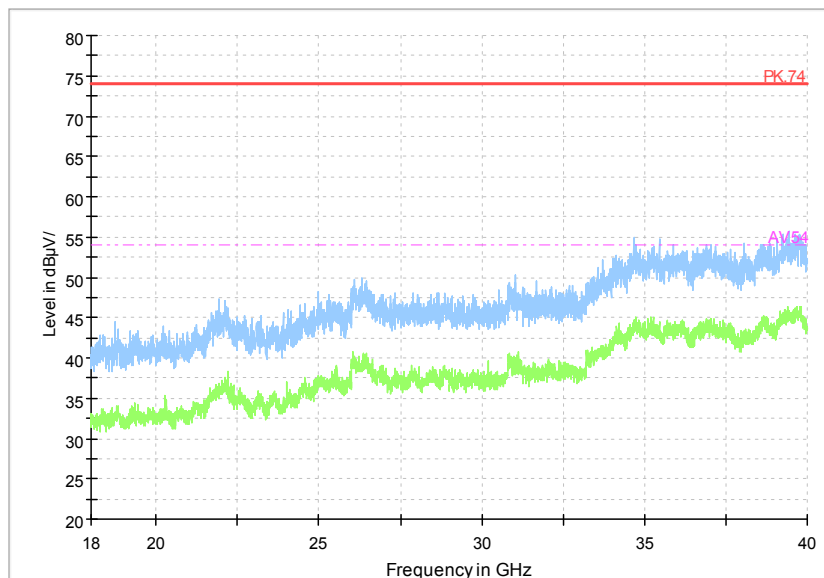

Carrier frequency (MHz): 5180
Channel No.:36

Comment

Frequency Range: 30MHz -1GHz
Detector: QP mode
Test Mode: 802.11a

Comment

Frequency Range: 1GHz -6GHz
Detector: Av mode and PK mode
Modulation type: 802.11a

Full Spectrum

Comment

Frequency Range: 6GHz -18GHz
 Detector: Av mode and PK mode
 Modulation type: 802.11a

Full Spectrum

Frequency Range: 18GHz -40GHz
 Detector: Av mode and PK mode
 Modulation type: 802.11a