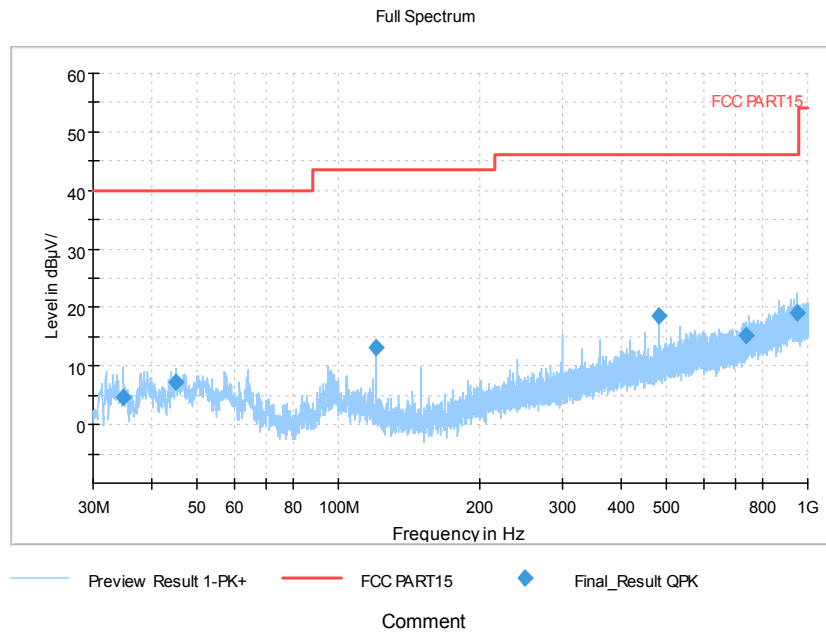

Carrier frequency (MHz): 5220
Channel No.:44

Frequency Range: 30MHz -1GHz
Detector: QP mode
Test Mode: 802.11a