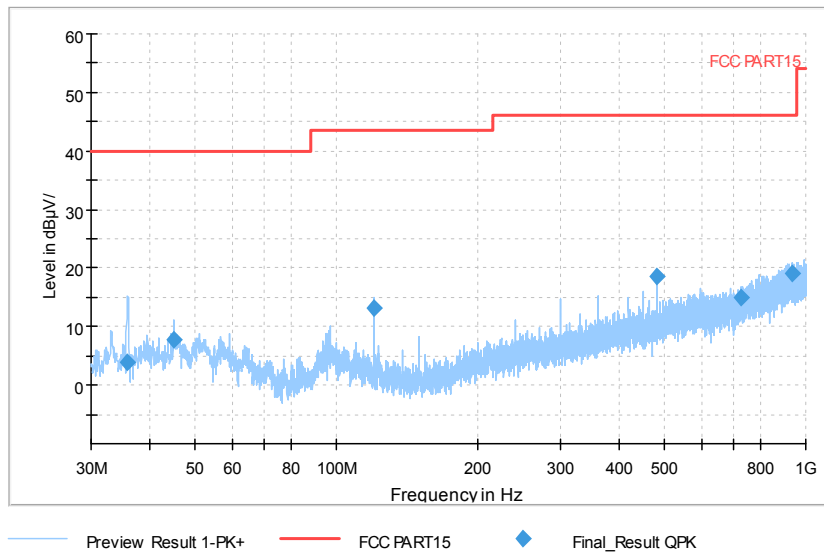

Full Spectrum

Comment

Frequency Range: 30MHz -1GHz
Detector: QP mode
Test Mode: 802.11ac(VHT40 MIMO)