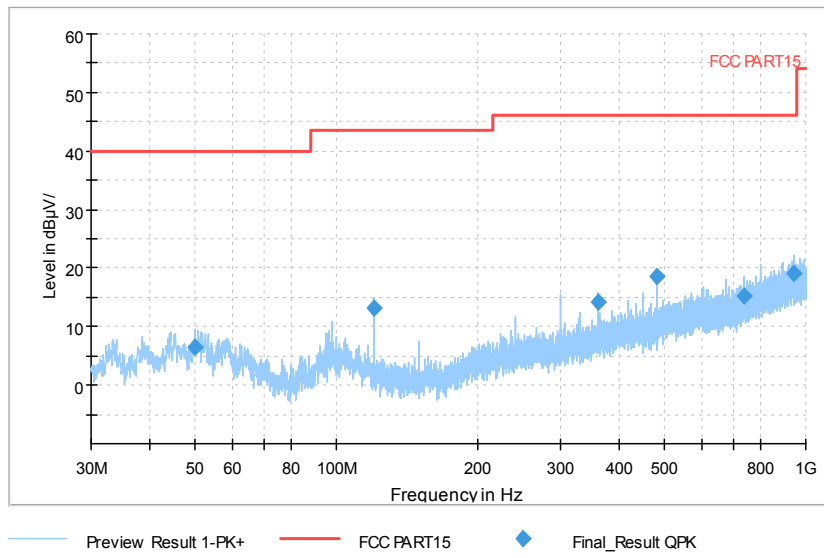

Full Spectrum

Comment

Frequency Range: 30MHz -1GHz
Detector: QP mode
Test Mode: 802.11ac(VHT20 MIMO)