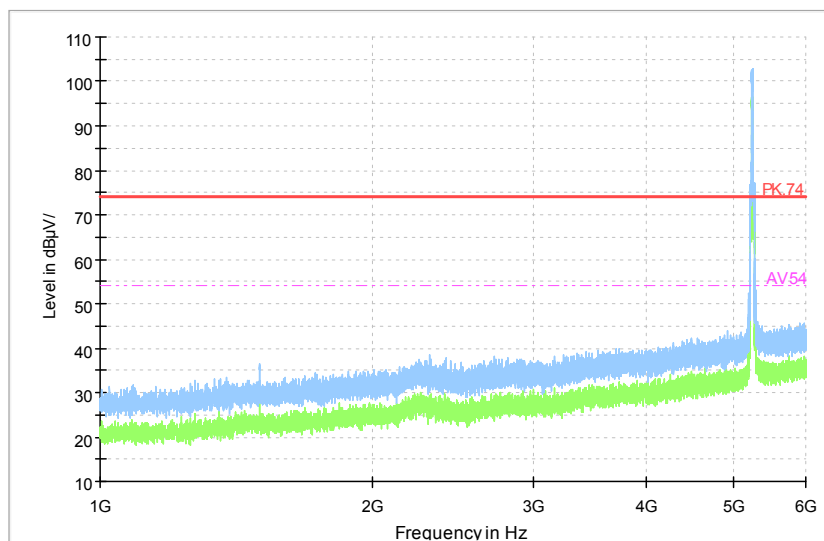

Comment

Frequency Range: 6GHz -18GHz
 Detector: Av mode and PK mode
 Modulation type: 802.11n(HT20 MIMO)

Full Spectrum

Frequency Range: 18GHz -40GHz
 Detector: Av mode and PK mode
 Modulation type: 802.11n(HT20 MIMO)

Full Spectrum

Comment

Frequency Range: 30MHz -1GHz
Detector: QP mode
Test Mode: 802.11ac(VHT20 MIMO)

Full Spectrum

Comment

Frequency Range: 1GHz -6GHz
Detector: Av mode and PK mode
Test Mode: 802.11ac(VHT20 MIMO)