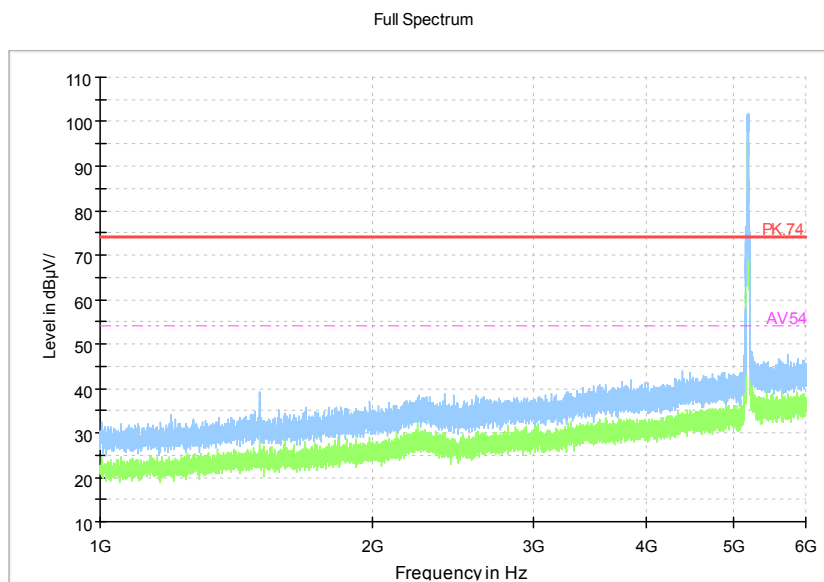

Carrier frequency (MHz): 5180
Channel No.:36

Comment

Frequency Range: 30MHz -1GHz
Detector: QP mode
Test Mode: 802.11a

Comment

Frequency Range: 1GHz -6GHz
Detector: Av mode and PK mode
Modulation type: 802.11a

Full Spectrum

Comment

Frequency Range: 6GHz -18GHz
 Detector: Av mode and PK mode
 Modulation type: 802.11a

Full Spectrum

Frequency Range: 18GHz -40GHz
 Detector: Av mode and PK mode
 Modulation type: 802.11a