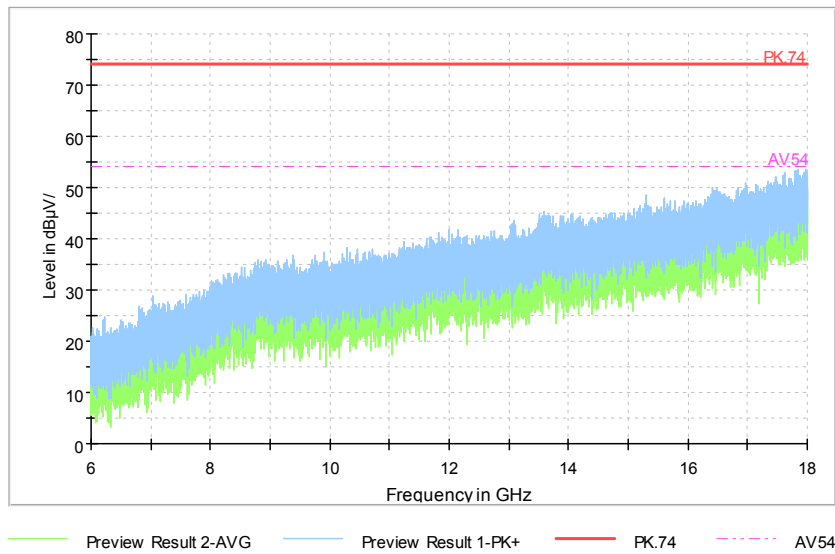

Full Spectrum

Comment

Frequency Range: 30MHz -1GHz
Detector: QP mode
Test Mode: 802.11n(HT20 MIMO)

Full Spectrum

Comment

Frequency Range: 1GHz -6GHz
Detector: Av mode and PK mode
Modulation type: 802.11n(HT20 MIMO)

Full Spectrum

Comment

Frequency Range: 6GHz -18GHz
 Detector: Av mode and PK mode
 Modulation type: 802.11n(HT20 MIMO)

Full Spectrum

Frequency Range: 18GHz -40GHz
 Detector: Av mode and PK mode
 Modulation type: 802.11n(HT20 MIMO)