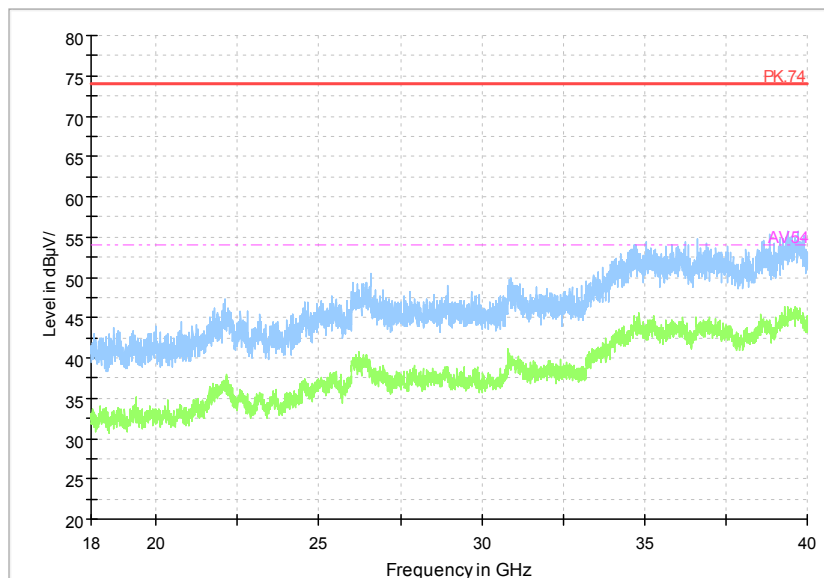

Full Spectrum

Comment

Frequency Range: 30MHz -1GHz
Detector: QP mode
Test Mode: 802.11ac(VHT40 MIMO)

Full Spectrum

Comment

Frequency Range: 1GHz -6GHz
Detector: Av mode and PK mode
Test Mode: 802.11ac(VHT40 MIMO)

Full Spectrum

Comment

Frequency Range: 6GHz -18GHz
 Detector: Av mode and PK mode
 Test Mode: 802.11ac(VHT40 MIMO)

Full Spectrum

Frequency Range: 18GHz -40GHz
 Detector: Av mode and PK mode
 Test Mode: 802.11ac(VHT40 MIMO)