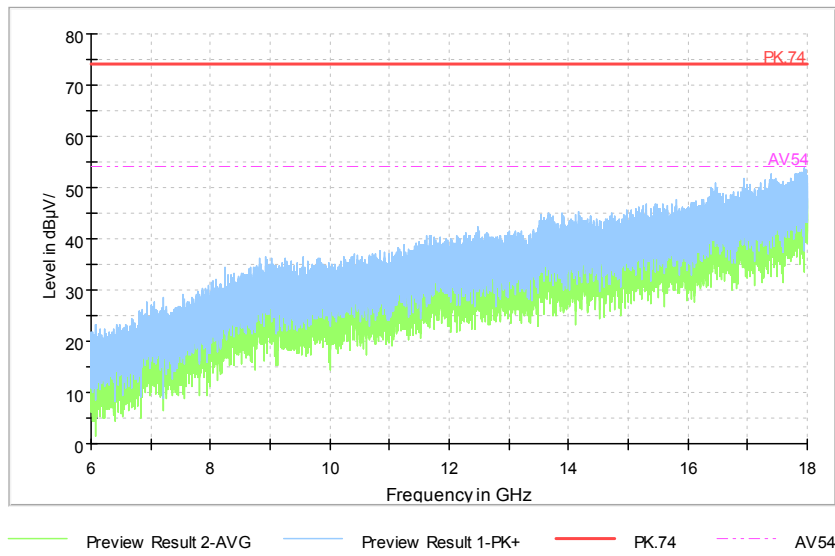

Full Spectrum

Comment

Frequency Range: 6GHz -18GHz
 Detector: Av mode and PK mode
 Test Mode: 802.11ac(VHT40 MIMO)

Full Spectrum

Frequency Range: 18GHz -40GHz
 Detector: Av mode and PK mode
 Test Mode: 802.11ac(VHT40 MIMO)

Carrier frequency (MHz): 5210
Channel No.:42

Frequency Range: 30MHz -1GHz
Detector: QP mode
Test Mode: 802.11ac(VHT80 MIMO)

Frequency Range: 1GHz -6GHz
Detector: Av mode and PK mode
Test Mode: 802.11ac(VHT80 MIMO)

Full Spectrum

Comment

Frequency Range: 6GHz -18GHz
 Detector: Av mode and PK mode
 Test Mode: 802.11ac(VHT80 MIMO)

Full Spectrum

Frequency Range: 18GHz -40GHz
 Detector: Av mode and PK mode
 Test Mode: 802.11ac(VHT80 MIMO)