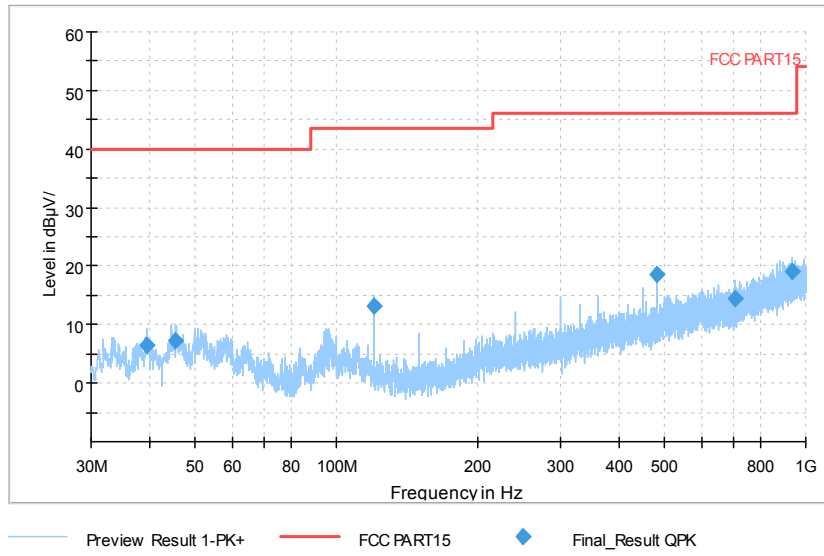

Full Spectrum

Comment

Frequency Range: 30MHz -1GHz
Detector: QP mode
Test Mode: 802.11ac(VHT40 MIMO)