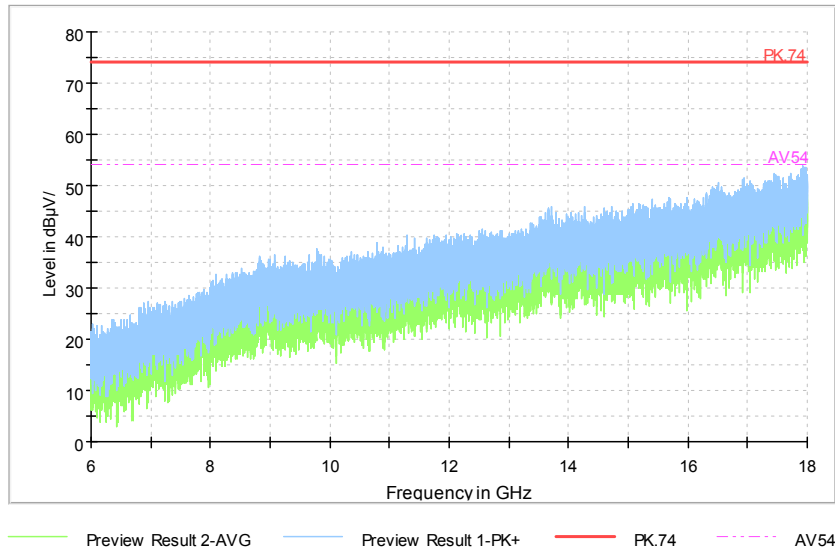

Carrier frequency (MHz): 5240
Channel No.:48

Frequency Range: 30MHz -1GHz
Detector: QP mode
Test Mode: 802.11a

Frequency Range: 1GHz -6GHz
Detector: Av mode and PK mode
Modulation type: 802.11a

Full Spectrum

Comment

Frequency Range: 6GHz -18GHz
Detector: Av mode and PK mode
Modulation type: 802.11a

Full Spectrum

Frequency Range: 18GHz -40GHz
Detector: Av mode and PK mode
Modulation type: 802.11a

Full Spectrum