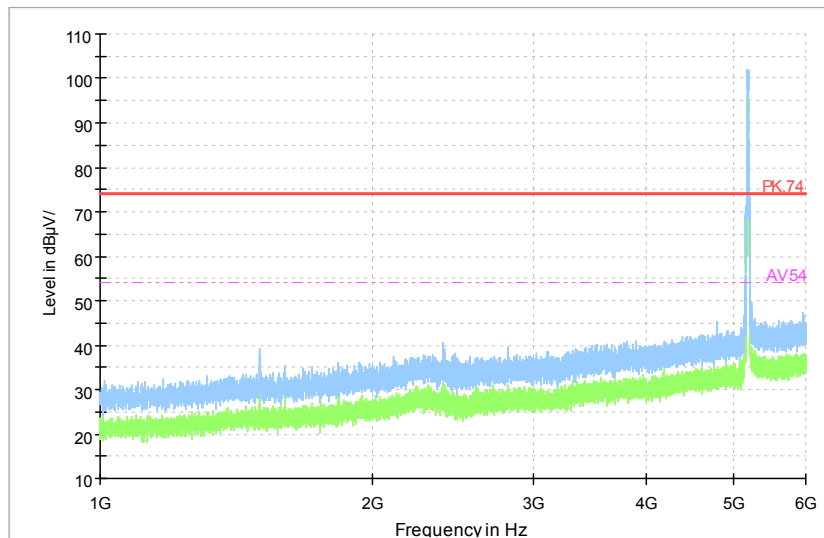

Full Spectrum

Comment

Frequency Range: 1GHz -6GHz
Detector: Av mode and PK mode
Modulation type: 802.11n(HT20 MIMO)