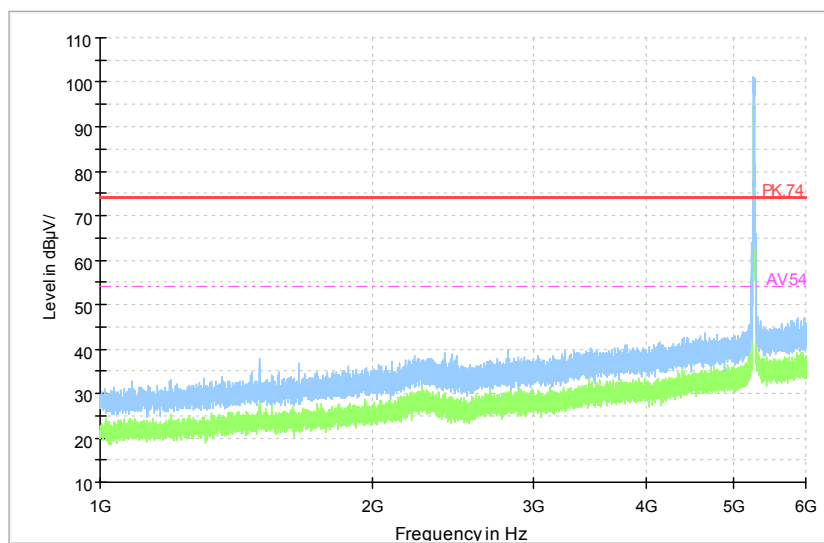

Full Spectrum

Comment

Frequency Range: 6GHz -18GHz
 Detector: Av mode and PK mode
 Test Mode: 802.11ac(VHT80 MIMO)

Full Spectrum

Frequency Range: 18GHz -40GHz
 Detector: Av mode and PK mode
 Test Mode: 802.11ac(VHT80 MIMO)

Carrier frequency (MHz): 5260
 Channel No.:52

Full Spectrum

Preview Result 1-PK+ FCC PART15 Final_Result QPK

Comment

Frequency Range: 30MHz -1GHz
Detector: QP mode
Test Mode: 802.11a

Full Spectrum

Comment

Frequency Range: 1GHz -6GHz
Detector: Av mode and PK mode
Modulation type: 802.11a

Full Spectrum

Comment

Frequency Range: 6GHz -18GHz
 Detector: Av mode and PK mode
 Modulation type: 802.11a

Full Spectrum

Frequency Range: 18GHz -40GHz
 Detector: Av mode and PK mode
 Modulation type: 802.11a