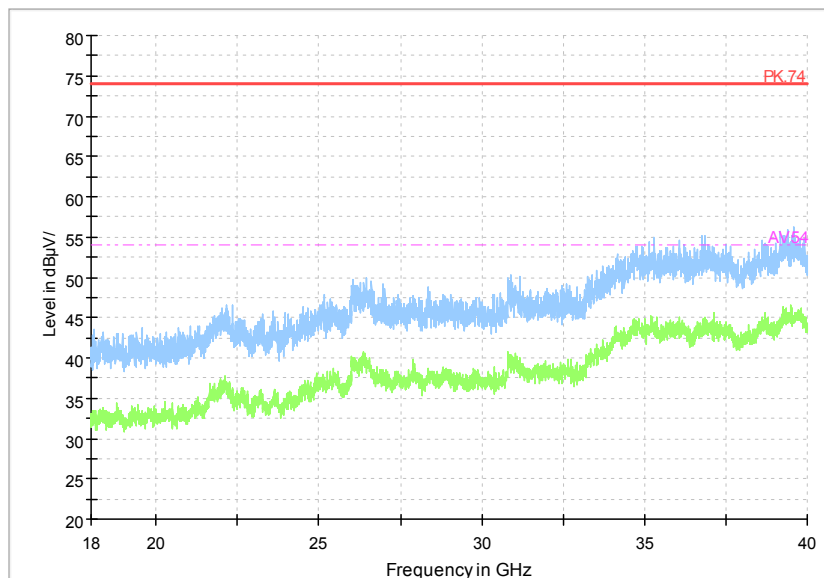

Full Spectrum

Comment

Frequency Range: 6GHz -18GHz
 Detector: Av mode and PK mode
 Test Mode: 802.11ac(VHT40 MIMO)

Full Spectrum

Frequency Range: 18GHz -40GHz
 Detector: Av mode and PK mode
 Test Mode: 802.11ac(VHT40 MIMO)

Carrier frequency (MHz): 5210
Channel No.:42

Frequency Range: 30MHz -1GHz
Detector: QP mode
Test Mode: 802.11ac(VHT80 MIMO)

Frequency Range: 1GHz -6GHz
Detector: Av mode and PK mode
Test Mode: 802.11ac(VHT80 MIMO)

Full Spectrum

Comment

Frequency Range: 6GHz -18GHz
 Detector: Av mode and PK mode
 Test Mode: 802.11ac(VHT80 MIMO)

Full Spectrum

Frequency Range: 18GHz -40GHz
 Detector: Av mode and PK mode
 Test Mode: 802.11ac(VHT80 MIMO)