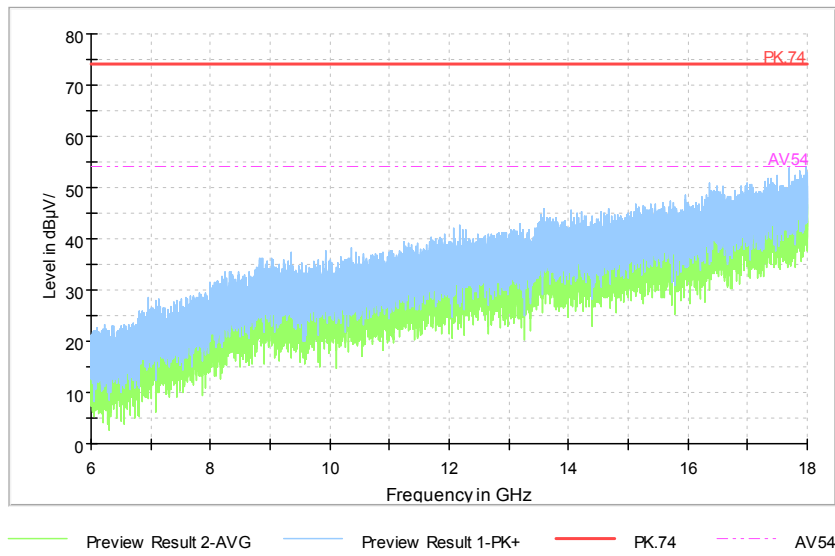

Carrier frequency (MHz): 5230
Channel No.:46

Frequency Range: 30MHz -1GHz
Detector: QP mode
Test Mode: 802.11n(HT40 MIMO)

Frequency Range: 1GHz -6GHz
Detector: Av mode and PK mode
Modulation type: 802.11n(HT40 MIMO)

Full Spectrum

Comment

Frequency Range: 6GHz -18GHz
 Detector: Av mode and PK mode
 Modulation type: 802.11n(HT40 MIMO)

Full Spectrum

Frequency Range: 18GHz -40GHz
 Detector: Av mode and PK mode
 Modulation type: 802.11n(HT40 MIMO)