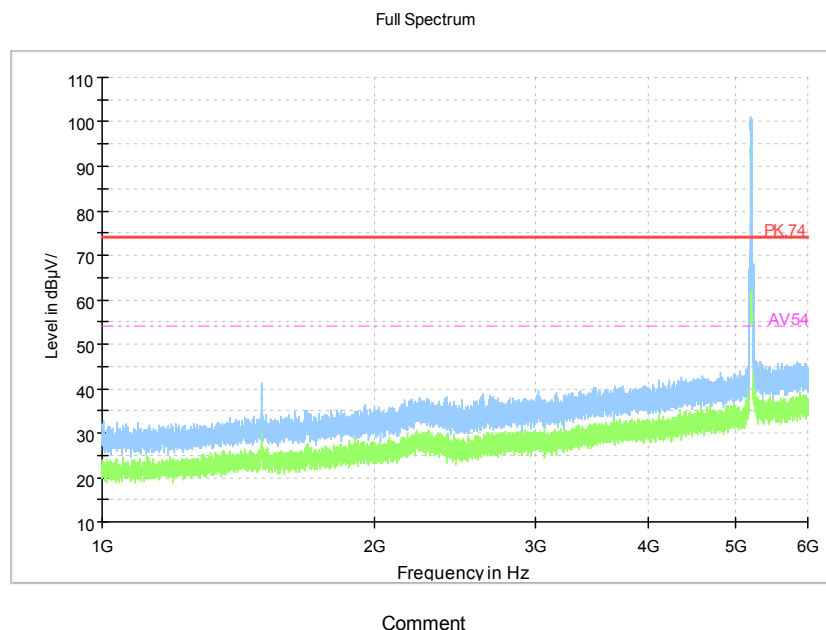

Frequency Range: 1GHz -6GHz
Detector: Av mode and PK mode
Modulation type: 802.11a