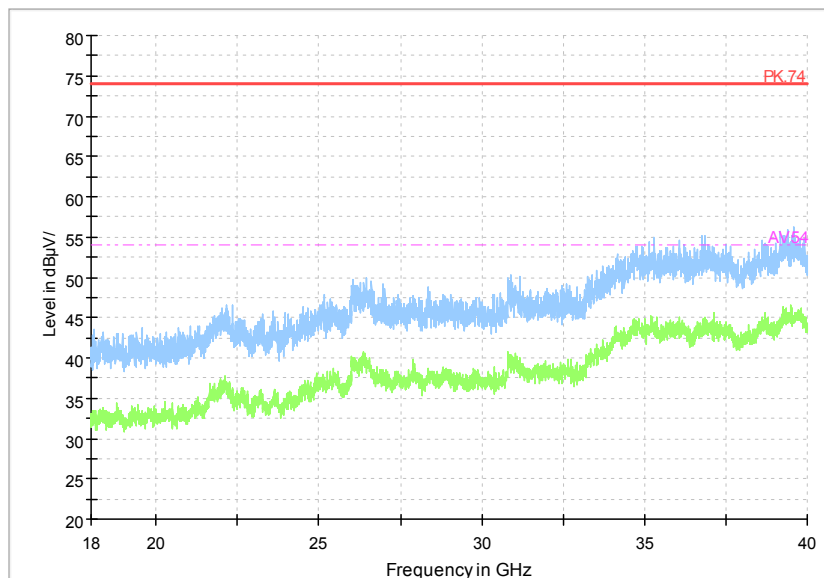

Full Spectrum

Comment

Frequency Range: 6GHz -18GHz
 Detector: Av mode and PK mode
 Modulation type: 802.11a

Full Spectrum

Frequency Range: 18GHz -40GHz
 Detector: Av mode and PK mode
 Modulation type: 802.11a

Full Spectrum

Comment

Frequency Range: 30MHz -1GHz
Detector: QP mode
Test Mode: 802.11n(HT20 MIMO)

Full Spectrum

Comment

Frequency Range: 1GHz -6GHz
Detector: Av mode and PK mode
Modulation type: 802.11n(HT20 MIMO)

Full Spectrum

Comment

Frequency Range: 6GHz -18GHz
 Detector: Av mode and PK mode
 Modulation type: 802.11n(HT20 MIMO)

Full Spectrum

Frequency Range: 18GHz -40GHz
 Detector: Av mode and PK mode
 Modulation type: 802.11n(HT20 MIMO)