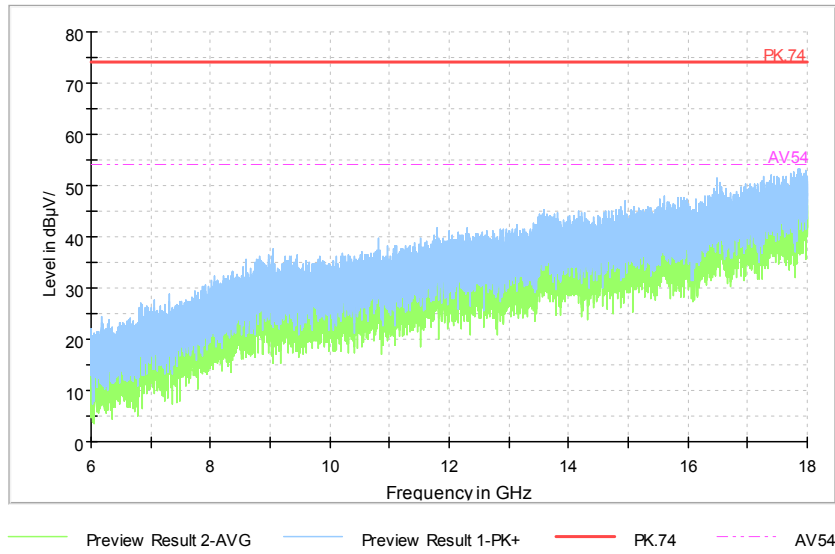

Full Spectrum

Comment

Frequency Range: 6GHz -18GHz
 Detector: Av mode and PK mode
 Modulation type: 802.11a

Full Spectrum

Frequency Range: 18GHz -40GHz
 Detector: Av mode and PK mode
 Modulation type: 802.11a

Full Spectrum

Comment

Frequency Range: 30MHz -1GHz
Detector: QP mode
Test Mode: 802.11n(HT20 MIMO)

Full Spectrum

Comment

Frequency Range: 1GHz -6GHz
Detector: Av mode and PK mode
Modulation type: 802.11n(HT20 MIMO)

Full Spectrum

Comment

Frequency Range: 6GHz -18GHz
 Detector: Av mode and PK mode
 Modulation type: 802.11n(HT20 MIMO)

Full Spectrum

Frequency Range: 18GHz -40GHz
 Detector: Av mode and PK mode
 Modulation type: 802.11n(HT20 MIMO)