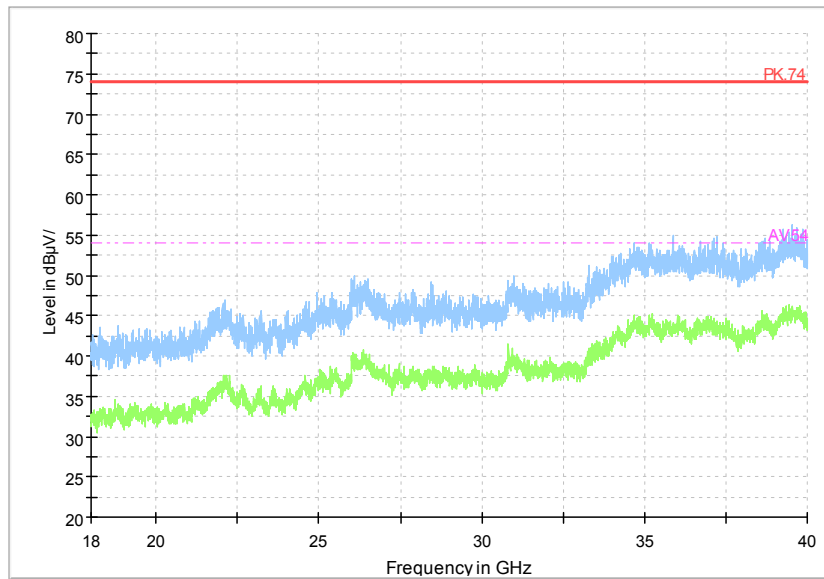

Full Spectrum

Comment

Frequency Range: 6GHz -18GHz
Detector: Av mode and PK mode
Test Mode: 802.11ac(VHT20 MIMO)

Full Spectrum

Frequency Range: 18GHz -40GHz
Detector: Av mode and PK mode
Test Mode: 802.11ac(VHT20 MIMO)

Carrier frequency (MHz): 5240
Channel No.:48

Frequency Range: 30MHz -1GHz
Detector: QP mode
Test Mode: 802.11a

Frequency Range: 1GHz -6GHz
Detector: Av mode and PK mode
Modulation type: 802.11a

Full Spectrum

Comment

Frequency Range: 6GHz -18GHz
Detector: Av mode and PK mode
Modulation type: 802.11a

Full Spectrum

Frequency Range: 18GHz -40GHz
Detector: Av mode and PK mode
Modulation type: 802.11a

Full Spectrum