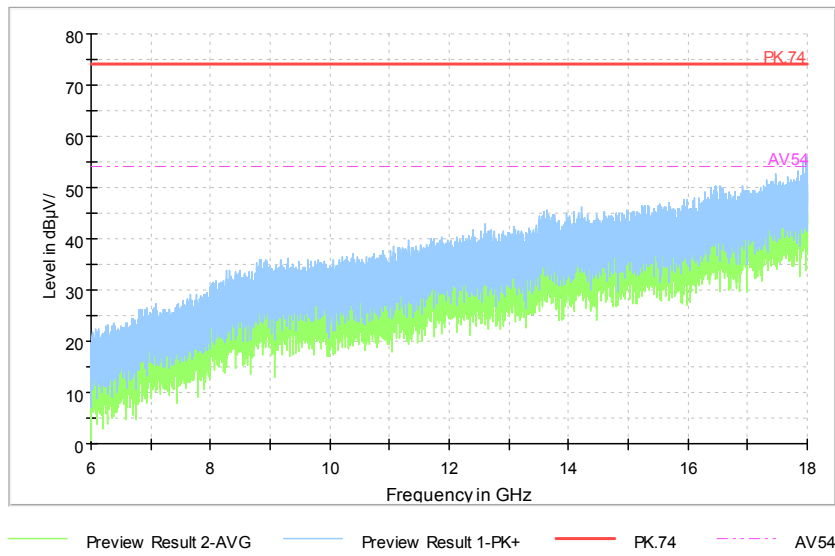

Carrier frequency (MHz): 5180
Channel No.:36

Comment

Frequency Range: 30MHz -1GHz
Detector: QP mode
Test Mode: 802.11a

Comment

Frequency Range: 1GHz -6GHz
Detector: Av mode and PK mode
Modulation type: 802.11a

Full Spectrum

Comment

Frequency Range: 6GHz -18GHz
 Detector: Av mode and PK mode
 Modulation type: 802.11a

Full Spectrum

Frequency Range: 18GHz -40GHz
 Detector: Av mode and PK mode
 Modulation type: 802.11a