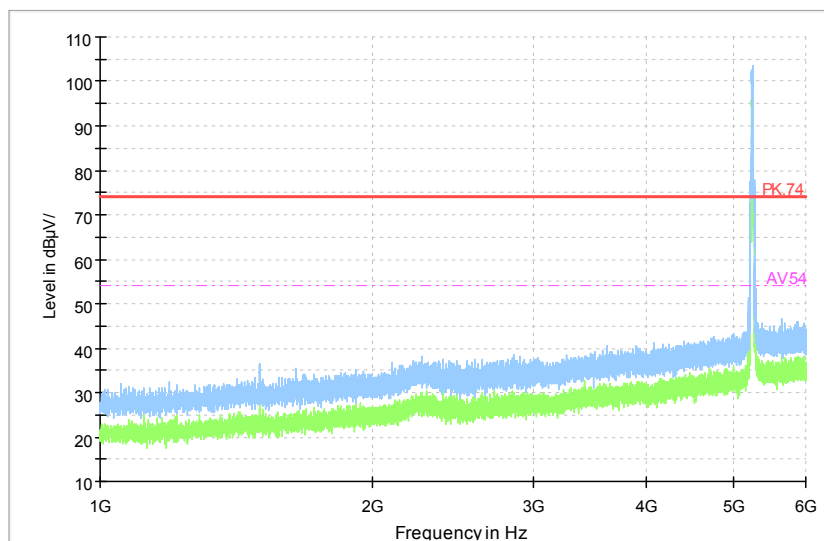

Full Spectrum

Comment

Frequency Range: 1GHz -6GHz
Detector: Av mode and PK mode
Modulation type: 802.11n(HT20 MIMO)