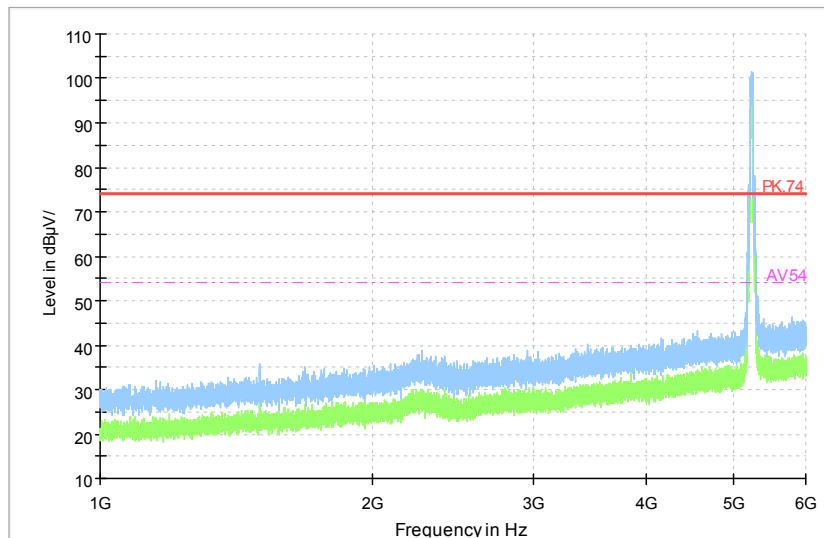

Full Spectrum

Comment

Frequency Range: 1GHz -6GHz
Detector: Av mode and PK mode
Test Mode: 802.11ac(VHT40 MIMO)