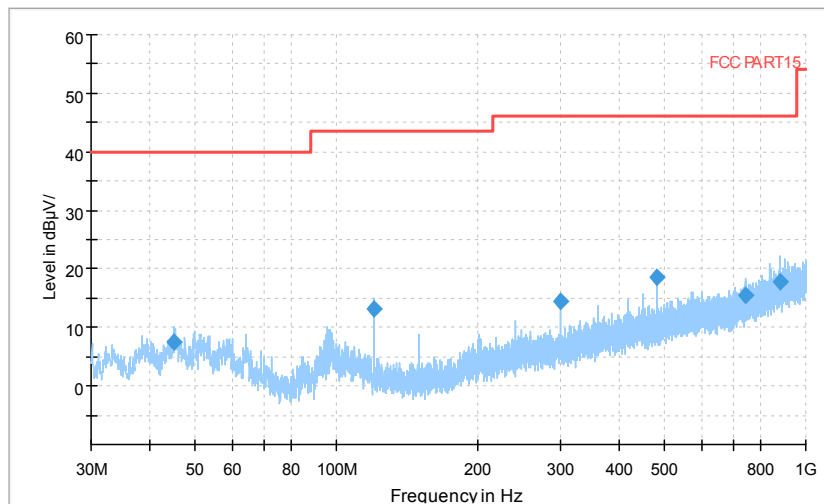

Full Spectrum

Preview Result 1-PK+   FCC PART15   Final_Result QPK

Comment

Frequency Range: 30MHz -1GHz
Detector: QP mode
Test Mode: 802.11a