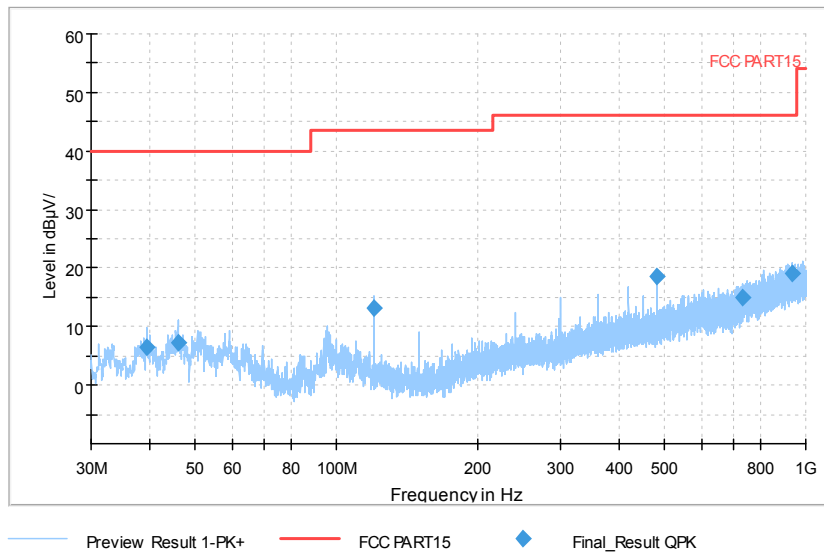

Full Spectrum

Comment

Frequency Range: 30MHz -1GHz
Detector: QP mode
Test Mode: 802.11n(HT20 MIMO)