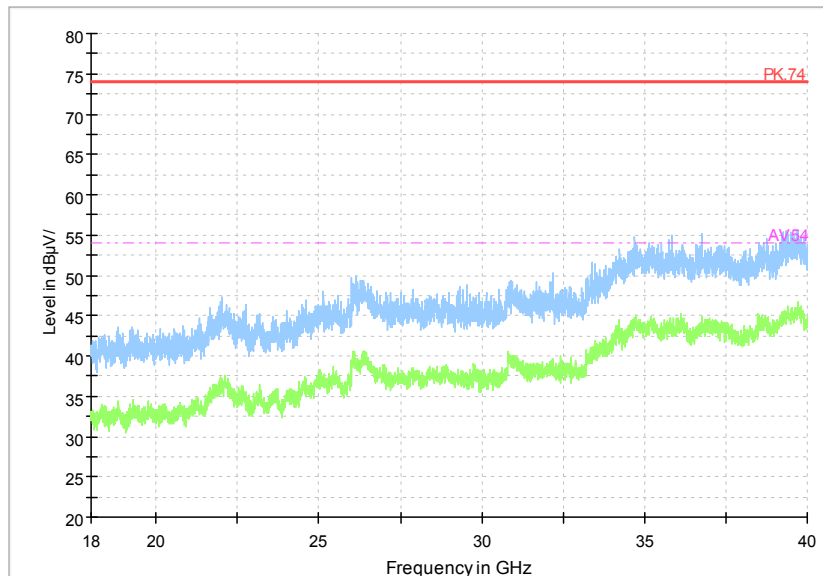

Full Spectrum

Comment

Frequency Range: 6GHz -18GHz
 Detector: Av mode and PK mode
 Modulation type: 802.11a

Full Spectrum

Frequency Range: 18GHz -40GHz
 Detector: Av mode and PK mode
 Modulation type: 802.11a

Full Spectrum

Comment

Frequency Range: 30MHz -1GHz
Detector: QP mode
Test Mode: 802.11n(HT20 MIMO)

Full Spectrum

Comment

Frequency Range: 1GHz -6GHz
Detector: Av mode and PK mode
Modulation type: 802.11n(HT20 MIMO)

Full Spectrum

Comment

Frequency Range: 6GHz -18GHz
 Detector: Av mode and PK mode
 Modulation type: 802.11n(HT20 MIMO)

Full Spectrum

Frequency Range: 18GHz -40GHz
 Detector: Av mode and PK mode
 Modulation type: 802.11n(HT20 MIMO)