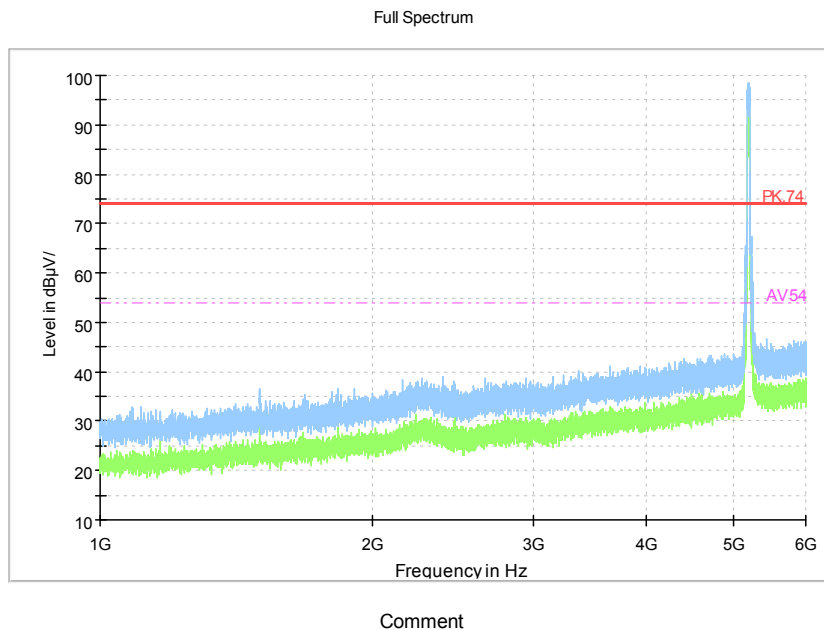

Frequency Range: 1GHz -6GHz
Detector: Av mode and PK mode
Modulation type: 802.11n(HT40 MIMO)