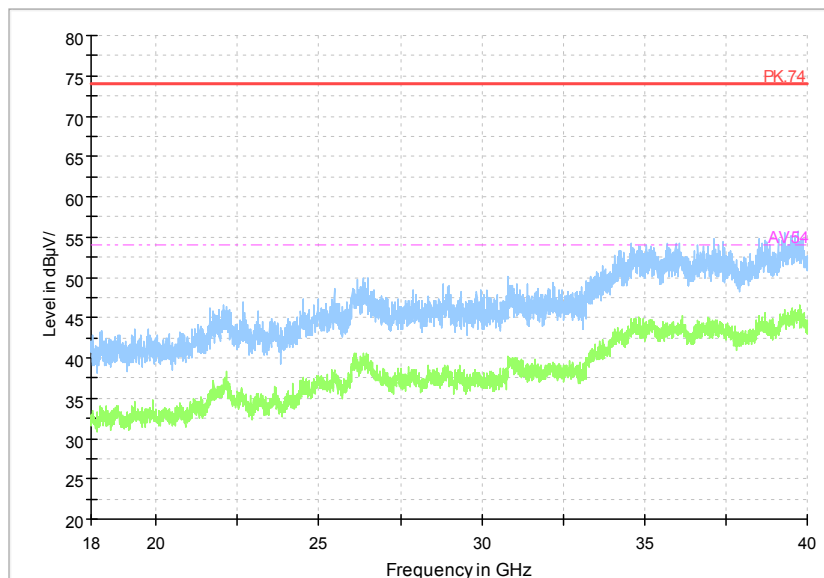

Full Spectrum

Comment

Frequency Range: 6GHz -18GHz
 Detector: Av mode and PK mode
 Test Mode: 802.11ac(VHT40 MIMO)

Full Spectrum

Frequency Range: 18GHz -40GHz
 Detector: Av mode and PK mode
 Test Mode: 802.11ac(VHT40 MIMO)

Carrier frequency (MHz): 5230
Channel No.:46

Frequency Range: 30MHz -1GHz
Detector: QP mode
Test Mode: 802.11n(HT40 MIMO)

Frequency Range: 1GHz -6GHz
Detector: Av mode and PK mode
Modulation type: 802.11n(HT40 MIMO)

Full Spectrum

Comment

Frequency Range: 6GHz -18GHz
 Detector: Av mode and PK mode
 Modulation type: 802.11n(HT40 MIMO)

Full Spectrum

Frequency Range: 18GHz -40GHz
 Detector: Av mode and PK mode
 Modulation type: 802.11n(HT40 MIMO)