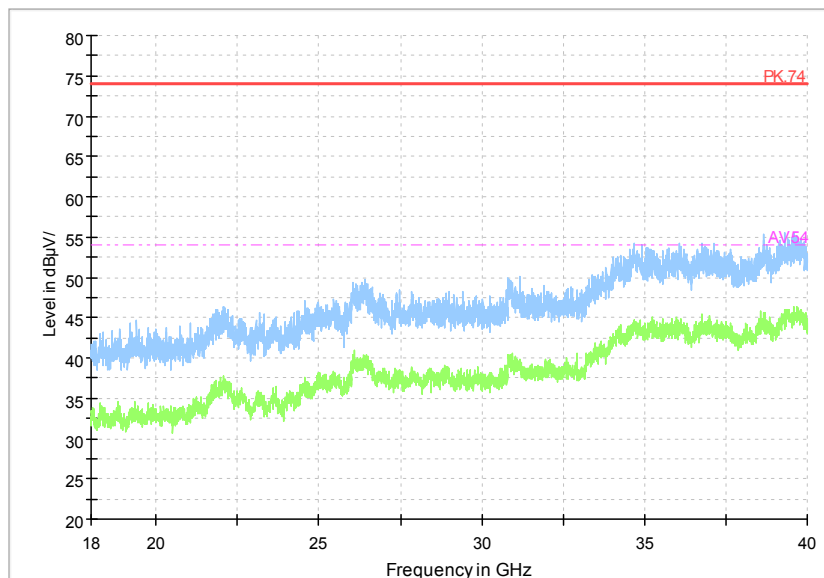

Full Spectrum

Comment

Frequency Range: 6GHz -18GHz
 Detector: Av mode and PK mode
 Test Mode: 802.11ac(VHT20 MIMO)

Full Spectrum

Frequency Range: 18GHz -40GHz
 Detector: Av mode and PK mode
 Test Mode: 802.11ac(VHT20 MIMO)

Carrier frequency (MHz): 5220
Channel No.:44

Frequency Range: 30MHz -1GHz
Detector: QP mode
Test Mode: 802.11a

Frequency Range: 1GHz -6GHz
Detector: Av mode and PK mode
Modulation type: 802.11a

Full Spectrum

Comment

Frequency Range: 6GHz -18GHz
 Detector: Av mode and PK mode
 Modulation type: 802.11a

Full Spectrum

Frequency Range: 18GHz -40GHz
 Detector: Av mode and PK mode
 Modulation type: 802.11a

Full Spectrum