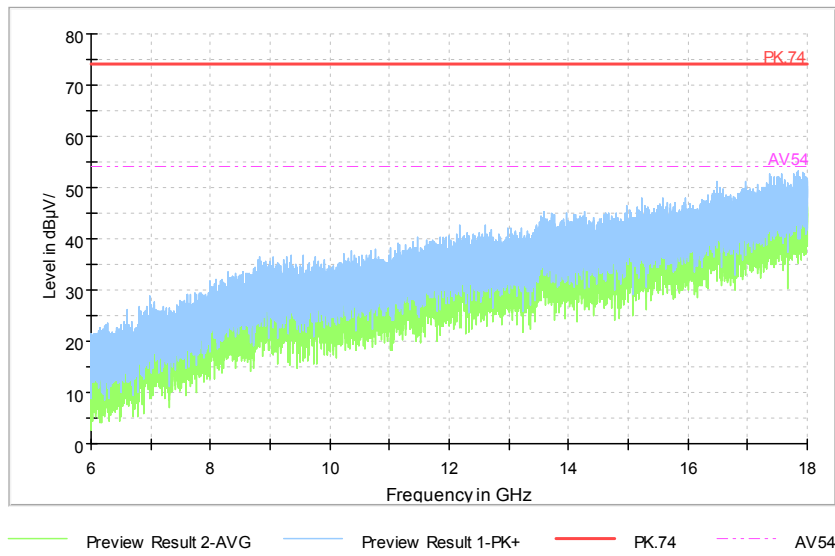

Carrier frequency (MHz): 5220
Channel No.:44

Frequency Range: 30MHz -1GHz
Detector: QP mode
Test Mode: 802.11a

Frequency Range: 1GHz -6GHz
Detector: Av mode and PK mode
Modulation type: 802.11a

Full Spectrum

Comment

Frequency Range: 6GHz -18GHz
 Detector: Av mode and PK mode
 Modulation type: 802.11a

Full Spectrum

Frequency Range: 18GHz -40GHz
 Detector: Av mode and PK mode
 Modulation type: 802.11a

Full Spectrum