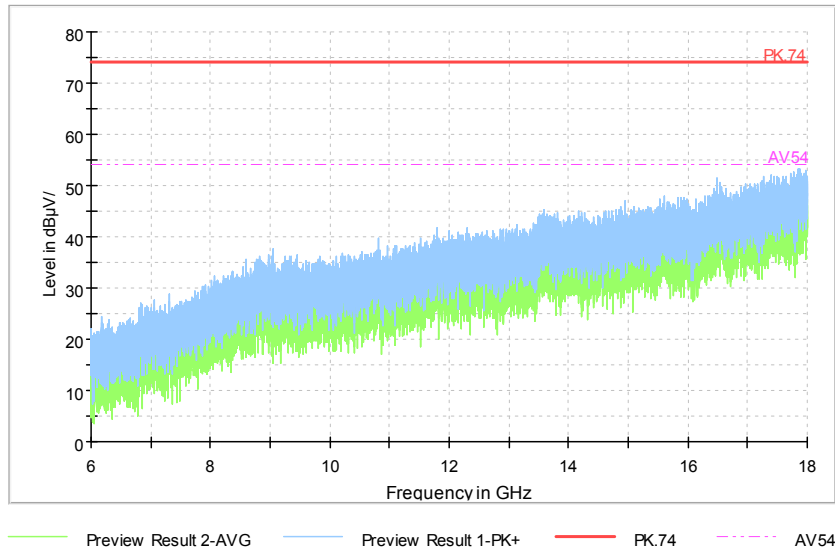

Comment

Frequency Range: 30MHz -1GHz
Detector: QP mode
Test Mode: 802.11n(HT20 MIMO)

Full Spectrum

Comment

Frequency Range: 1GHz -6GHz
Detector: Av mode and PK mode
Modulation type: 802.11n(HT20 MIMO)

Full Spectrum