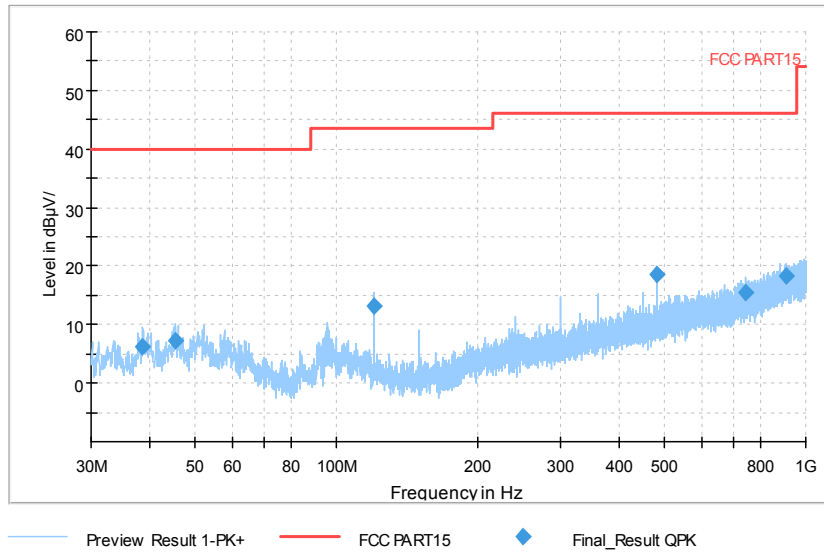

Full Spectrum

Comment

Frequency Range: 30MHz -1GHz
Detector: QP mode
Test Mode: 802.11n(HT20 MIMO)