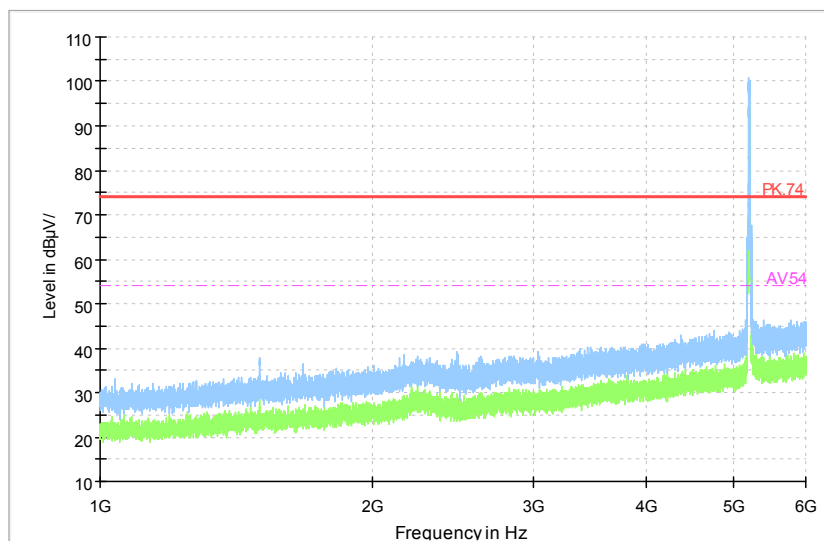

Comment

Frequency Range: 6GHz -18GHz
 Detector: Av mode and PK mode
 Modulation type: 802.11n(HT20 MIMO)

Full Spectrum

Frequency Range: 18GHz -40GHz
 Detector: Av mode and PK mode
 Modulation type: 802.11n(HT20 MIMO)

Full Spectrum

Comment

Frequency Range: 30MHz -1GHz
Detector: QP mode
Test Mode: 802.11ac(VHT20 MIMO)

Full Spectrum

Comment

Frequency Range: 1GHz -6GHz
Detector: Av mode and PK mode
Test Mode: 802.11ac(VHT20 MIMO)