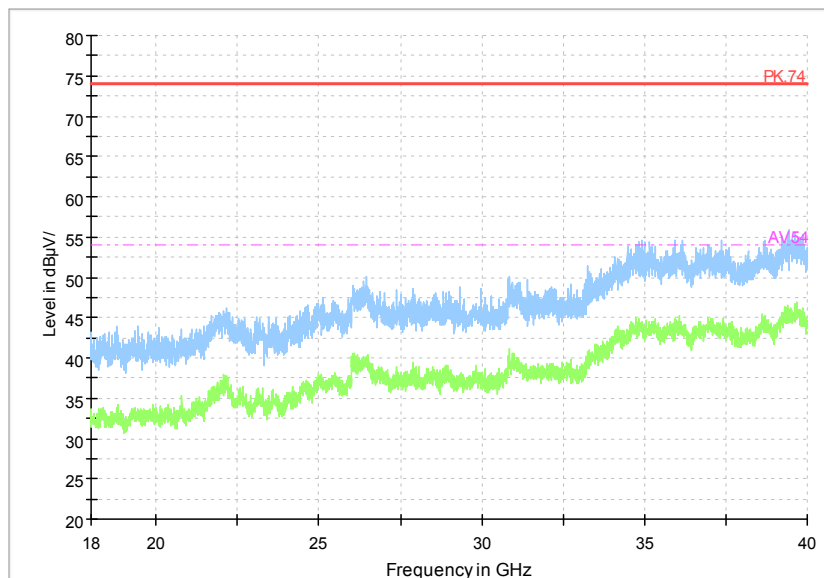

Full Spectrum

Comment

Frequency Range: 6GHz -18GHz
 Detector: Av mode and PK mode
 Test Mode: 802.11ac(VHT80 MIMO)

Full Spectrum

Frequency Range: 18GHz -40GHz
 Detector: Av mode and PK mode
 Test Mode: 802.11ac(VHT80 MIMO)

Carrier frequency (MHz): 5260
 Channel No.:52

Full Spectrum

Preview Result 1-PK+ FCC PART15 Final_Result QPK

Comment

Frequency Range: 30MHz -1GHz
Detector: QP mode
Test Mode: 802.11a

Full Spectrum

Comment

Frequency Range: 1GHz -6GHz
Detector: Av mode and PK mode
Modulation type: 802.11a

Full Spectrum

Comment

Frequency Range: 6GHz -18GHz
 Detector: Av mode and PK mode
 Modulation type: 802.11a

Full Spectrum

Frequency Range: 18GHz -40GHz
 Detector: Av mode and PK mode
 Modulation type: 802.11a