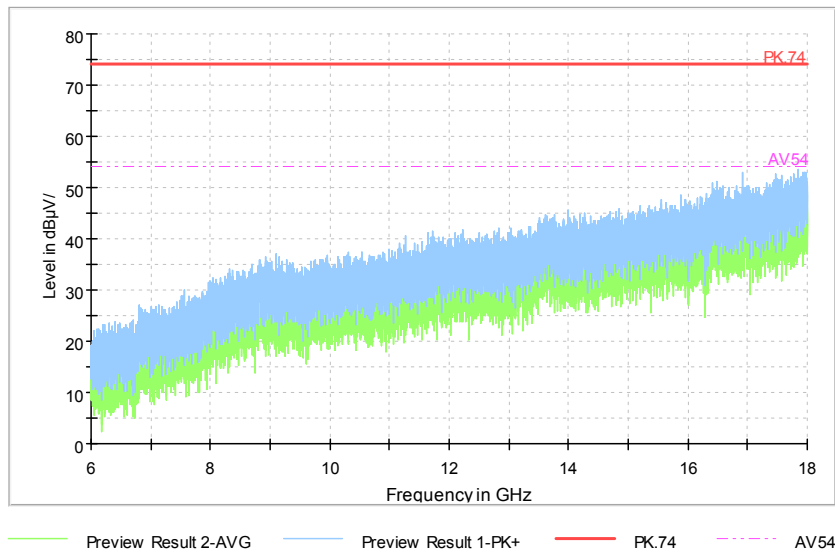

Full Spectrum

Comment

Frequency Range: 6GHz -18GHz
 Detector: Av mode and PK mode
 Test Mode: 802.11ac(VHT80 MIMO)

Full Spectrum

Frequency Range: 18GHz -40GHz
 Detector: Av mode and PK mode
 Test Mode: 802.11ac(VHT80 MIMO)

Carrier frequency (MHz): 5260
 Channel No.:52

Full Spectrum

Preview Result 1-PK+ FCC PART15 Final_Result QPK

Comment

Frequency Range: 30MHz -1GHz
Detector: QP mode
Test Mode: 802.11a

Full Spectrum

Comment

Frequency Range: 1GHz -6GHz
Detector: Av mode and PK mode
Modulation type: 802.11a

Full Spectrum

Comment

Frequency Range: 6GHz -18GHz
 Detector: Av mode and PK mode
 Modulation type: 802.11a

Full Spectrum

Frequency Range: 18GHz -40GHz
 Detector: Av mode and PK mode
 Modulation type: 802.11a