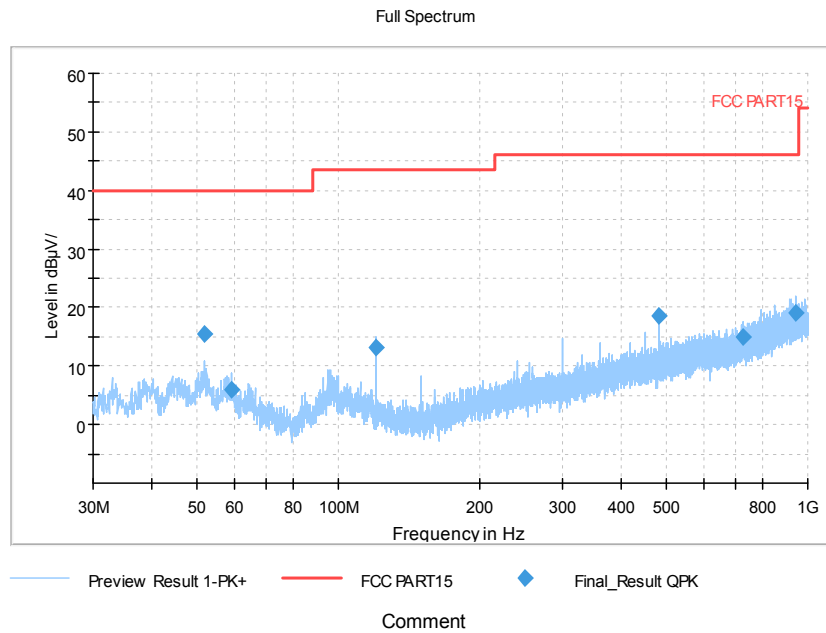

Carrier frequency (MHz): 5210
Channel No.:42

Frequency Range: 30MHz -1GHz
Detector: QP mode
Test Mode: 802.11ac(VHT80 MIMO)