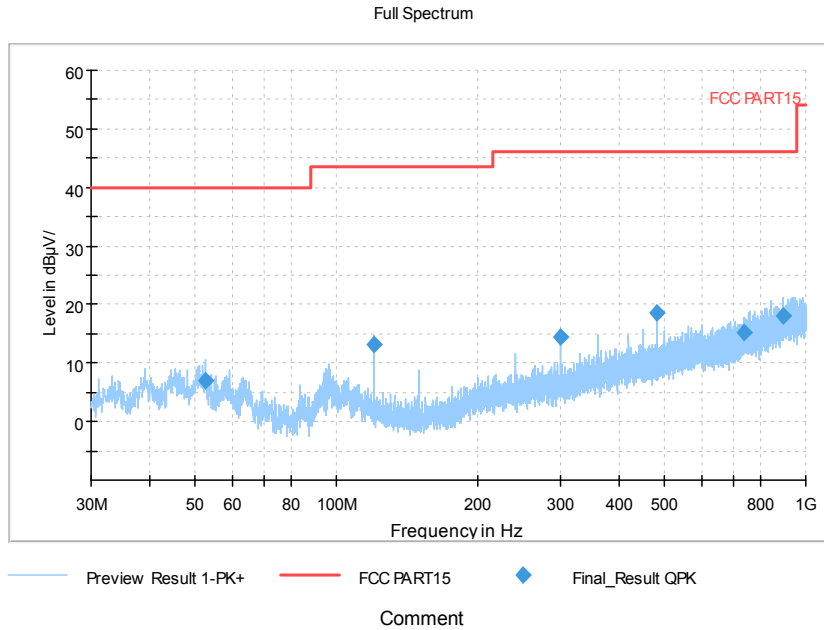

Carrier frequency (MHz): 5190
Channel No.:38

Frequency Range: 30MHz -1GHz
Detector: QP mode
Test Mode: 802.11n(HT40 MIMO)