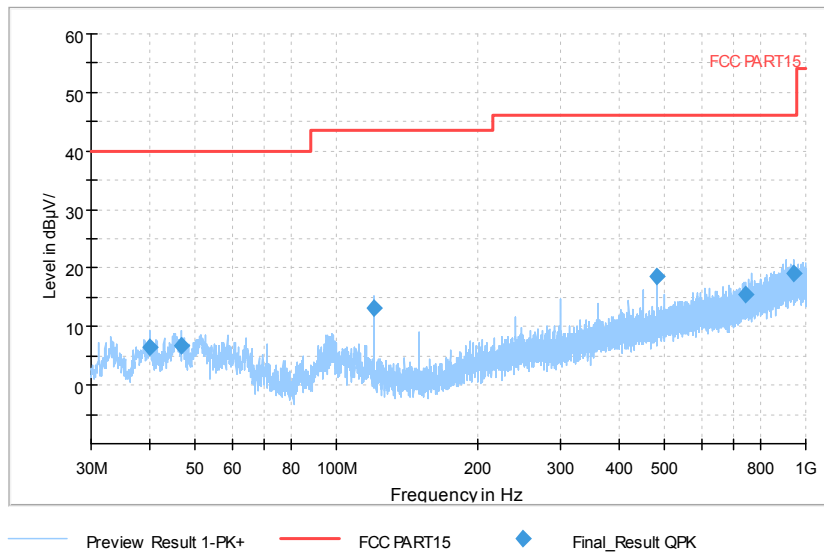

Comment

Frequency Range: 6GHz -18GHz
Detector: Av mode and PK mode
Modulation type: 802.11a

Full Spectrum

Frequency Range: 18GHz -40GHz
Detector: Av mode and PK mode
Modulation type: 802.11a

Full Spectrum