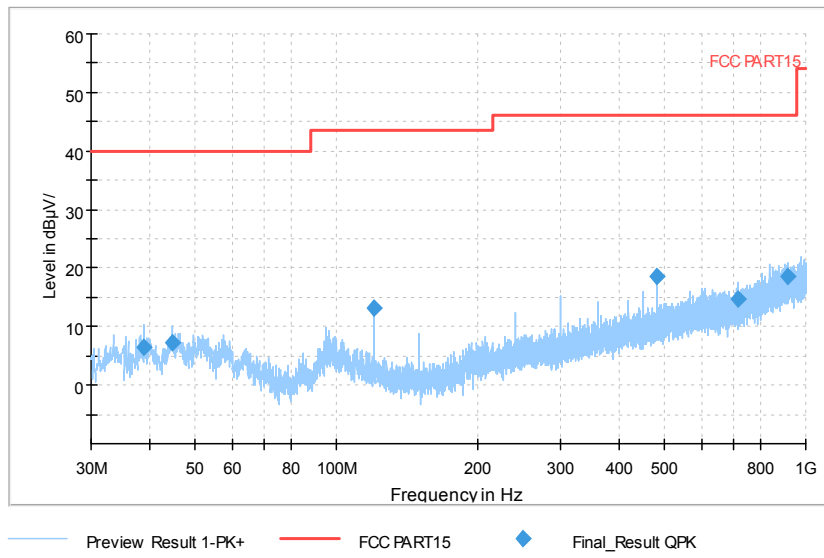

Comment

Frequency Range: 6GHz -18GHz
 Detector: Av mode and PK mode
 Modulation type: 802.11a

Full Spectrum

Frequency Range: 18GHz -40GHz
 Detector: Av mode and PK mode
 Modulation type: 802.11a

Full Spectrum