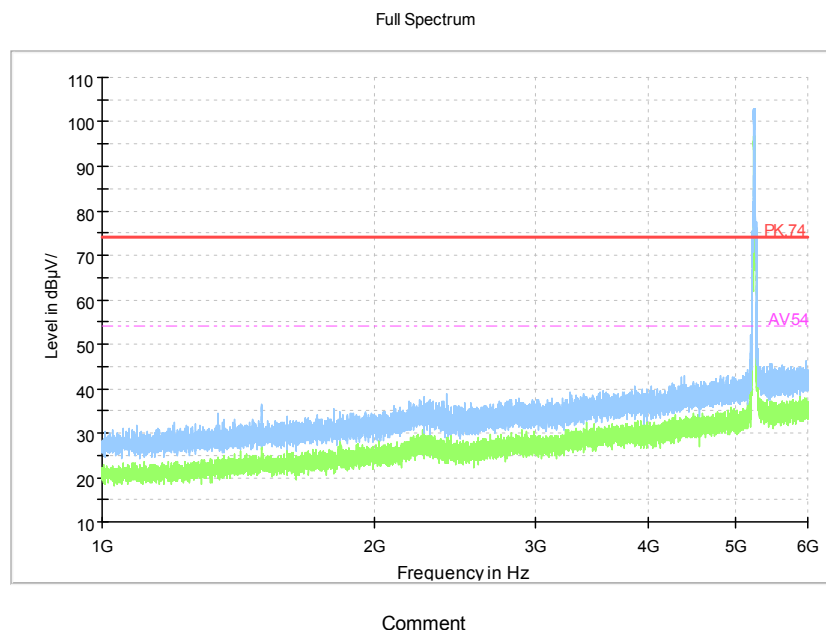

Frequency Range: 1GHz -6GHz
Detector: Av mode and PK mode
Modulation type: 802.11a