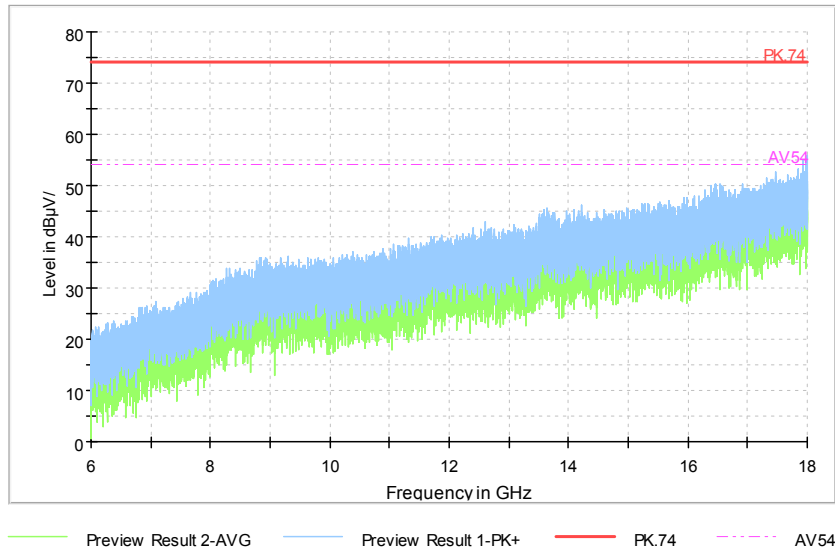

Full Spectrum

Comment

Frequency Range: 30MHz -1GHz
Detector: QP mode
Test Mode: 802.11ac(VHT20 MIMO)

Full Spectrum

Comment

Frequency Range: 1GHz -6GHz
Detector: Av mode and PK mode
Test Mode: 802.11ac(VHT20 MIMO)

Full Spectrum

Comment

Frequency Range: 6GHz -18GHz
 Detector: Av mode and PK mode
 Test Mode: 802.11ac(VHT20 MIMO)

Full Spectrum

Frequency Range: 18GHz -40GHz
 Detector: Av mode and PK mode
 Test Mode: 802.11ac(VHT20 MIMO)