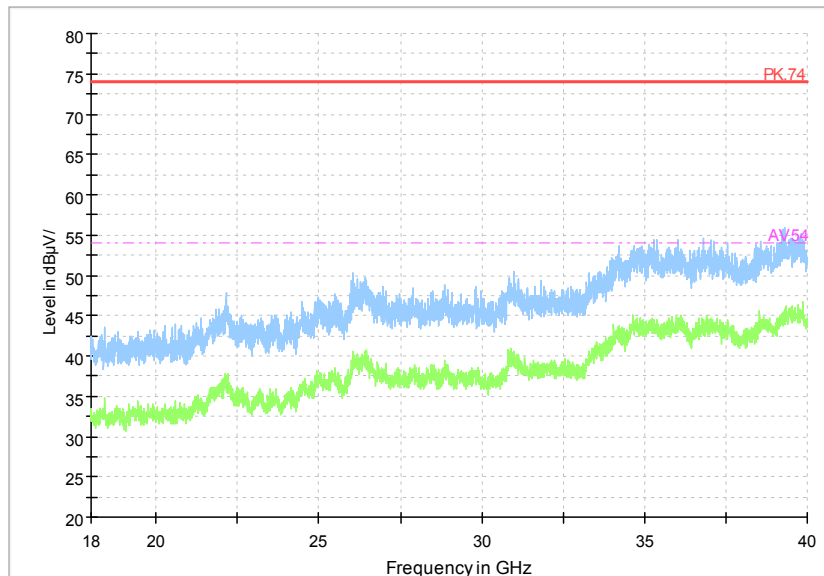

Comment

Frequency Range: 6GHz -18GHz
 Detector: Av mode and PK mode
 Modulation type: 802.11a

Full Spectrum

Frequency Range: 18GHz -40GHz
 Detector: Av mode and PK mode
 Modulation type: 802.11a

Full Spectrum

Comment

Frequency Range: 30MHz -1GHz
Detector: QP mode
Test Mode: 802.11n(HT20 MIMO)

Full Spectrum

Comment

Frequency Range: 1GHz -6GHz
Detector: Av mode and PK mode
Modulation type: 802.11n(HT20 MIMO)

Full Spectrum

Comment

Frequency Range: 6GHz -18GHz
 Detector: Av mode and PK mode
 Modulation type: 802.11n(HT20 MIMO)

Full Spectrum

Frequency Range: 18GHz -40GHz
 Detector: Av mode and PK mode
 Modulation type: 802.11n(HT20 MIMO)