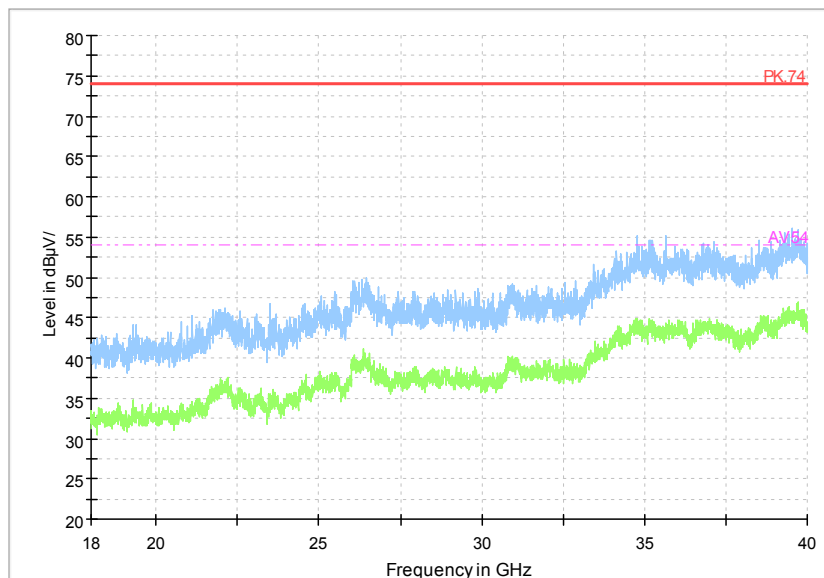

Comment

Frequency Range: 6GHz -18GHz
 Detector: Av mode and PK mode
 Modulation type: 802.11n(HT20 MIMO)

Full Spectrum

Frequency Range: 18GHz -40GHz
 Detector: Av mode and PK mode
 Modulation type: 802.11n(HT20 MIMO)

Full Spectrum

Comment

Frequency Range: 30MHz -1GHz
Detector: QP mode
Test Mode: 802.11ac(VHT20 MIMO)

Full Spectrum

Comment

Frequency Range: 1GHz -6GHz
Detector: Av mode and PK mode
Test Mode: 802.11ac(VHT20 MIMO)

Full Spectrum

Comment

Frequency Range: 6GHz -18GHz
Detector: Av mode and PK mode
Test Mode: 802.11ac(VHT20 MIMO)

Full Spectrum

Frequency Range: 18GHz -40GHz
Detector: Av mode and PK mode
Test Mode: 802.11ac(VHT20 MIMO)