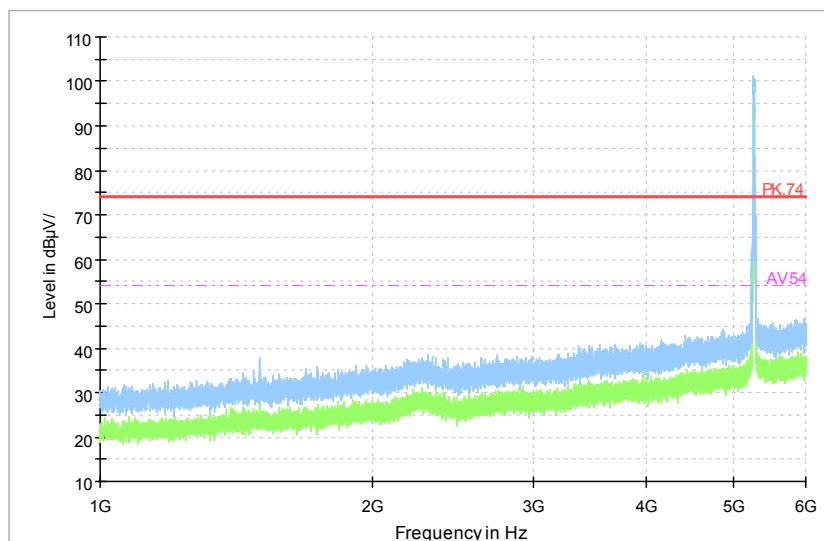

Carrier frequency (MHz): 5260
 Channel No.:52

Full Spectrum

Preview Result 1-PK+ FCC PART15 Final_Result QPK

Comment

Frequency Range: 30MHz -1GHz
Detector: QP mode
Test Mode: 802.11a

Full Spectrum

Comment

Frequency Range: 1GHz -6GHz
Detector: Av mode and PK mode
Modulation type: 802.11a

Full Spectrum

Comment

Frequency Range: 6GHz -18GHz
 Detector: Av mode and PK mode
 Modulation type: 802.11a

Full Spectrum

Frequency Range: 18GHz -40GHz
 Detector: Av mode and PK mode
 Modulation type: 802.11a

Full Spectrum

Comment

Frequency Range: 30MHz -1GHz
Detector: QP mode
Test Mode: 802.11n(HT20 MIMO)

Full Spectrum

Comment

Frequency Range: 1GHz -6GHz
Detector: Av mode and PK mode
Modulation type: 802.11n(HT20 MIMO)