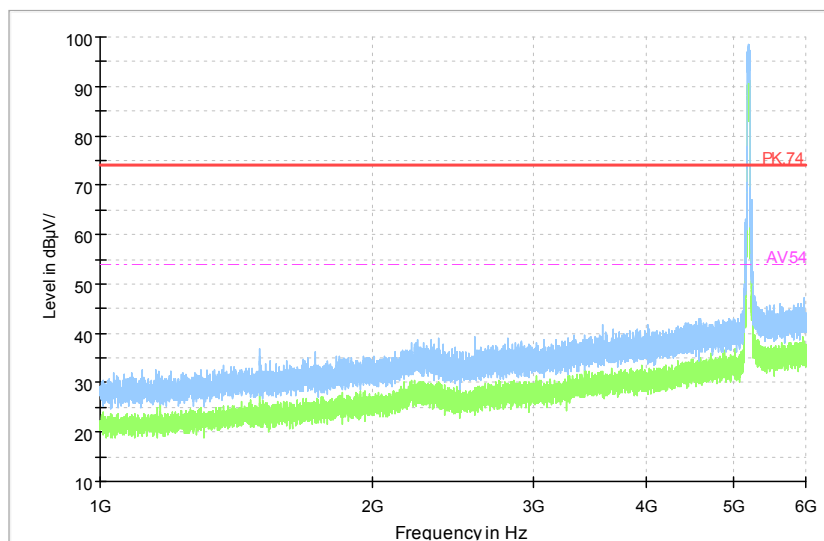

Full Spectrum

Comment

Frequency Range: 6GHz -18GHz
 Detector: Av mode and PK mode
 Modulation type: 802.11n(HT40 MIMO)

Full Spectrum

Frequency Range: 18GHz -40GHz
 Detector: Av mode and PK mode
 Modulation type: 802.11n(HT40 MIMO)

Full Spectrum

Comment

Frequency Range: 30MHz -1GHz
Detector: QP mode
Test Mode: 802.11ac(VHT40 MIMO)

Full Spectrum

Comment

Frequency Range: 1GHz -6GHz
Detector: Av mode and PK mode
Test Mode: 802.11ac(VHT40 MIMO)