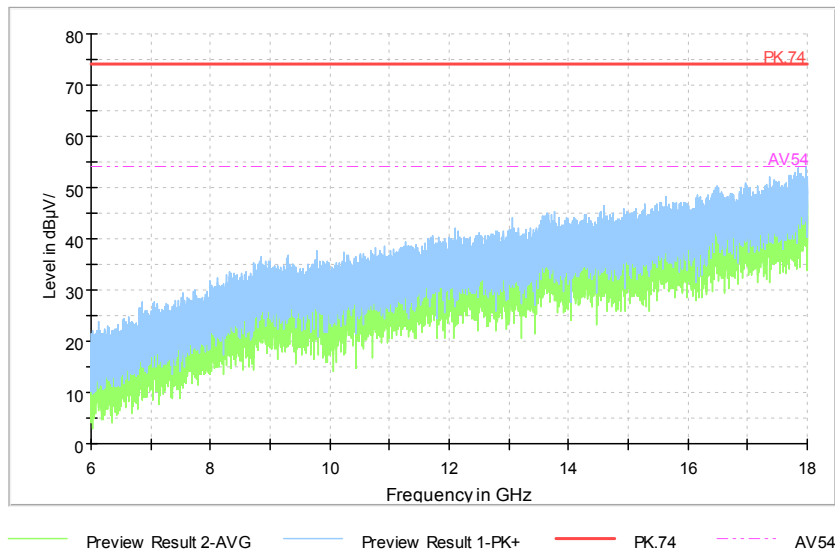

Full Spectrum

Comment

Frequency Range: 30MHz -1GHz
Detector: QP mode
Test Mode: 802.11ac(VHT40 MIMO)

Full Spectrum

Comment

Frequency Range: 1GHz -6GHz
Detector: Av mode and PK mode
Test Mode: 802.11ac(VHT40 MIMO)

Full Spectrum

Comment

Frequency Range: 6GHz -18GHz
 Detector: Av mode and PK mode
 Test Mode: 802.11ac(VHT40 MIMO)

Full Spectrum

Frequency Range: 18GHz -40GHz
 Detector: Av mode and PK mode
 Test Mode: 802.11ac(VHT40 MIMO)