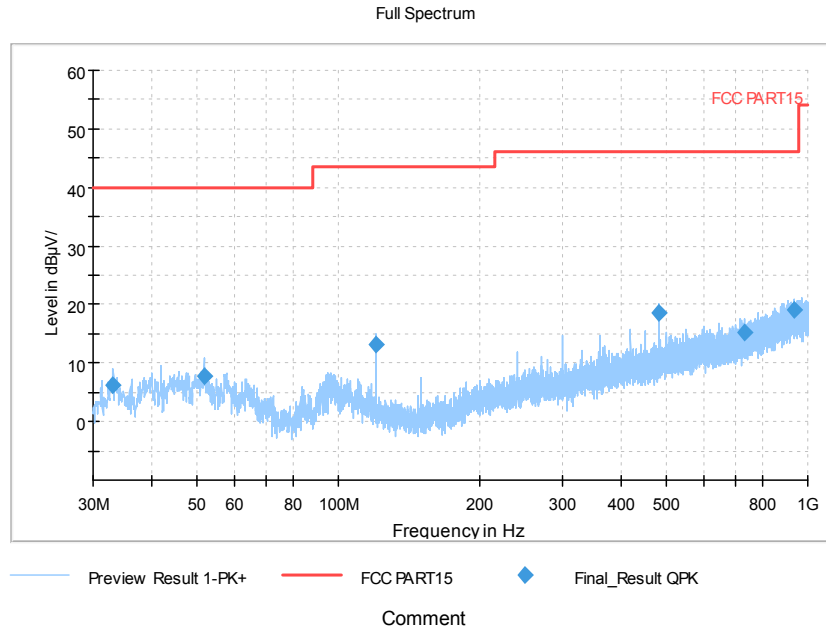

Carrier frequency (MHz): 5230
Channel No.:46

Frequency Range: 30MHz -1GHz
Detector: QP mode
Test Mode: 802.11n(HT40 MIMO)