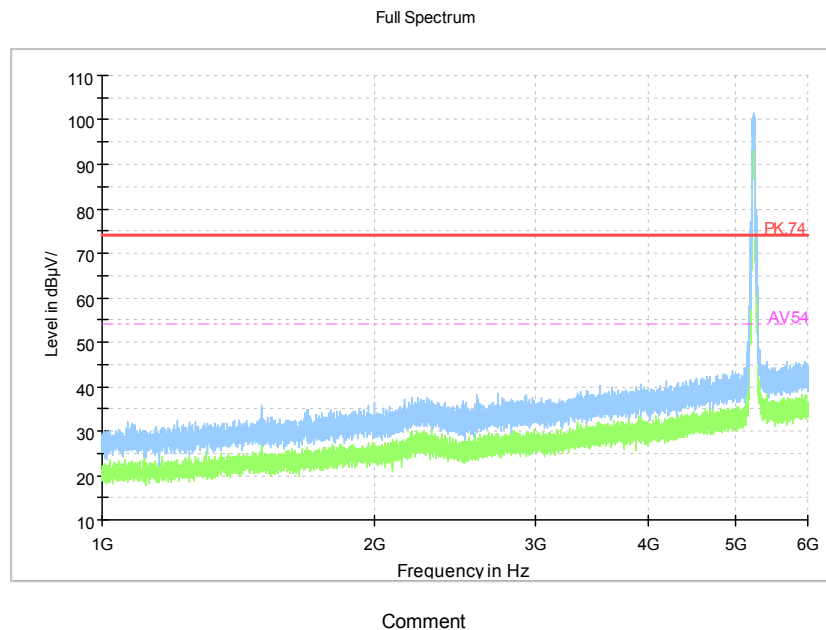

Frequency Range: 1GHz -6GHz
Detector: Av mode and PK mode
Modulation type: 802.11n(HT40 MIMO)