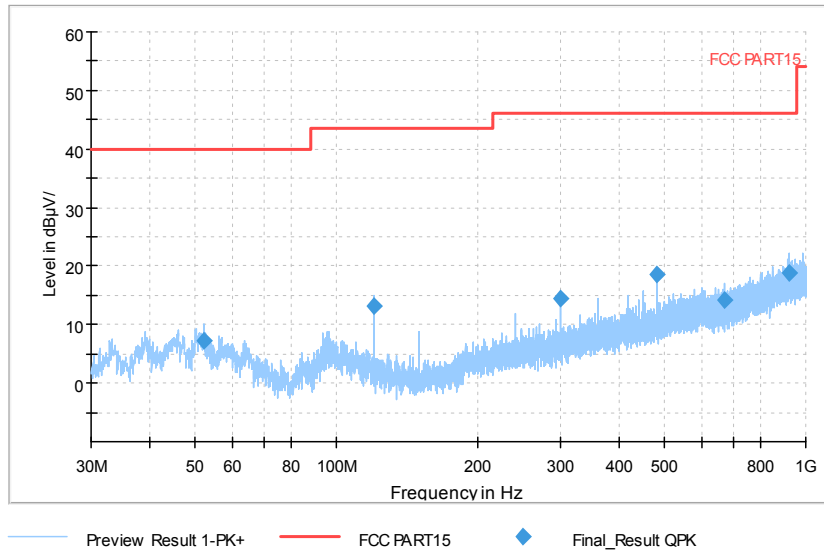

Full Spectrum

Comment

Frequency Range: 30MHz -1GHz
Detector: QP mode
Test Mode: 802.11ac(VHT20 MIMO)