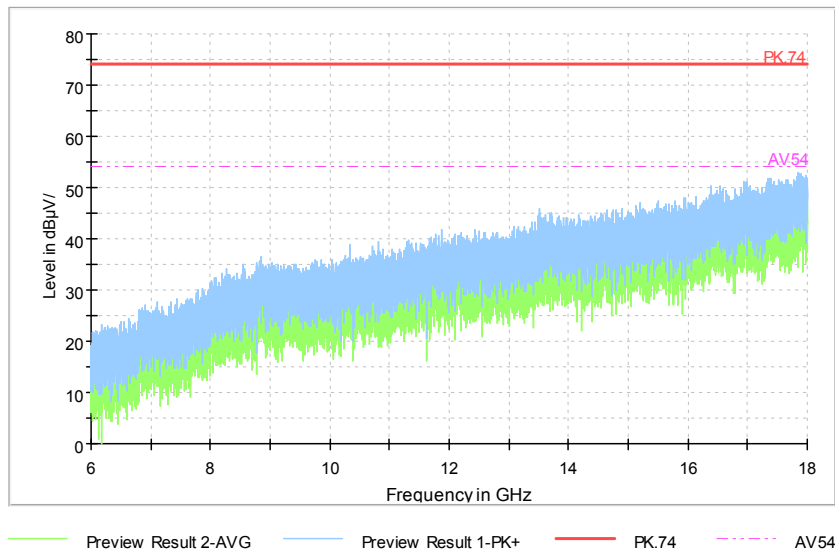

Full Spectrum

Comment

Frequency Range: 30MHz -1GHz
Detector: QP mode
Test Mode: 802.11ac(VHT40 MIMO)

Full Spectrum

Comment

Frequency Range: 1GHz -6GHz
Detector: Av mode and PK mode
Test Mode: 802.11ac(VHT40 MIMO)

Full Spectrum

Comment

Frequency Range: 6GHz -18GHz
 Detector: Av mode and PK mode
 Test Mode: 802.11ac(VHT40 MIMO)

Full Spectrum

Frequency Range: 18GHz -40GHz
 Detector: Av mode and PK mode
 Test Mode: 802.11ac(VHT40 MIMO)