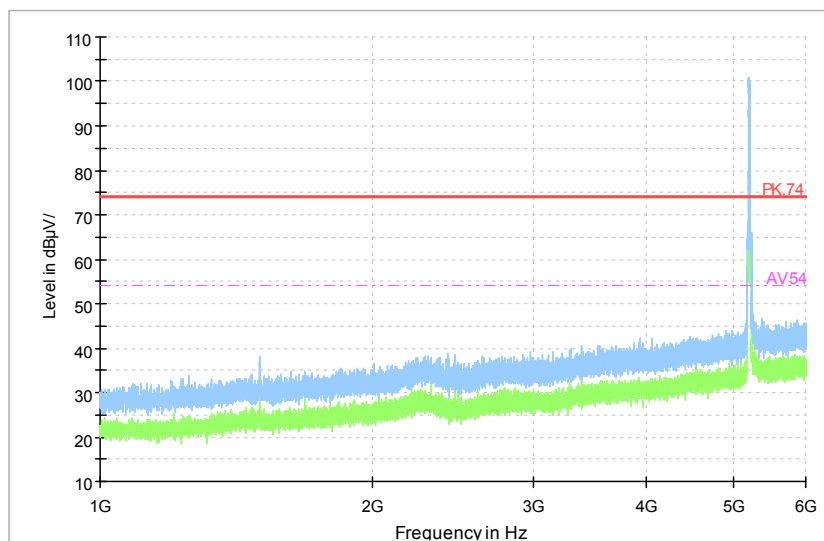

Full Spectrum

Comment

Frequency Range: 1GHz -6GHz
Detector: Av mode and PK mode
Modulation type: 802.11n(HT20 MIMO)