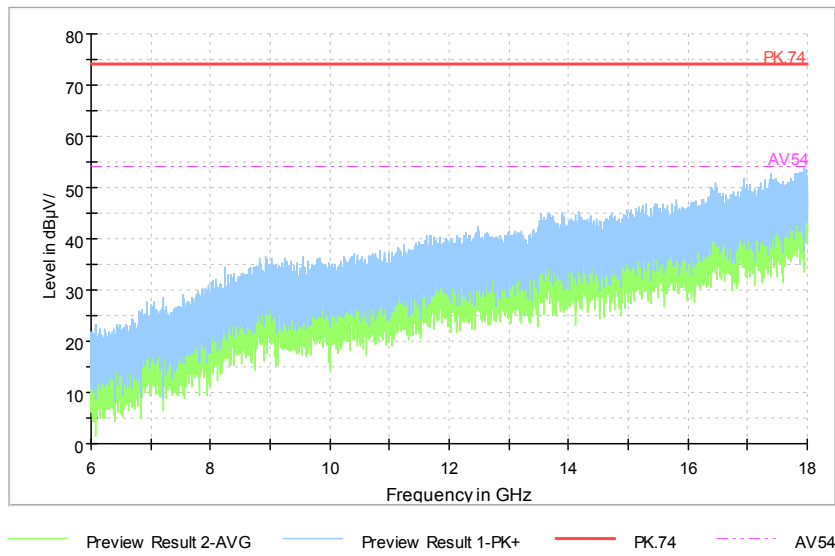

Comment

Frequency Range: 30MHz -1GHz
Detector: QP mode
Test Mode: 802.11n(HT20 MIMO)

Full Spectrum

Comment

Frequency Range: 1GHz -6GHz
Detector: Av mode and PK mode
Modulation type: 802.11n(HT20 MIMO)

Full Spectrum