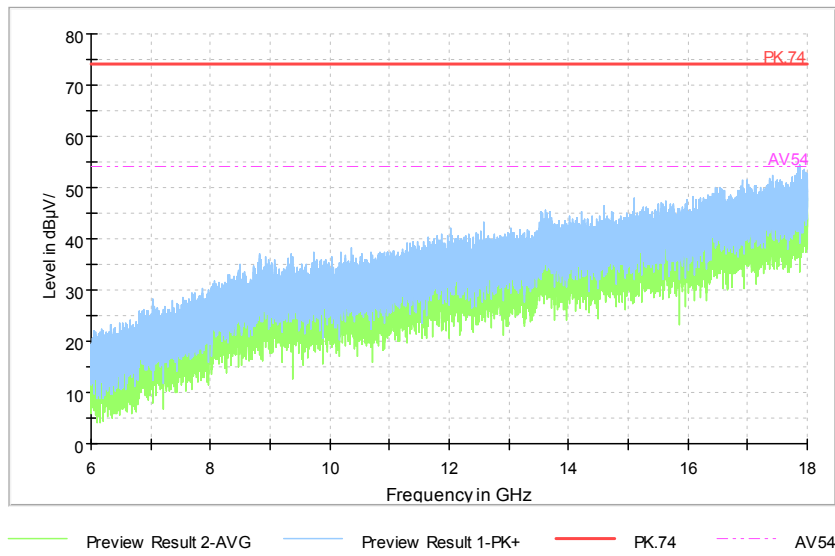

Full Spectrum

Comment

Frequency Range: 30MHz -1GHz
Detector: QP mode
Test Mode: 802.11ac(VHT20 MIMO)

Full Spectrum

Comment

Frequency Range: 1GHz -6GHz
Detector: Av mode and PK mode
Test Mode: 802.11ac(VHT20 MIMO)

Full Spectrum

Comment

Frequency Range: 6GHz -18GHz
Detector: Av mode and PK mode
Test Mode: 802.11ac(VHT20 MIMO)

Full Spectrum

Frequency Range: 18GHz -40GHz
Detector: Av mode and PK mode
Test Mode: 802.11ac(VHT20 MIMO)