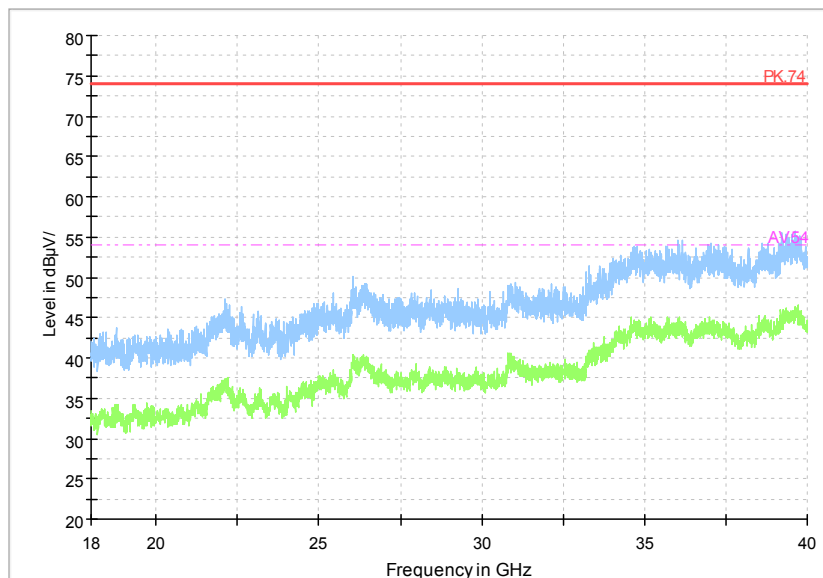

Full Spectrum

Comment

Frequency Range: 6GHz -18GHz
 Detector: Av mode and PK mode
 Test Mode: 802.11ac(VHT20 MIMO)

Full Spectrum

Frequency Range: 18GHz -40GHz
 Detector: Av mode and PK mode
 Test Mode: 802.11ac(VHT20 MIMO)

Carrier frequency (MHz): 5190
Channel No.:38

Frequency Range: 30MHz -1GHz
Detector: QP mode
Test Mode: 802.11n(HT40 MIMO)

Frequency Range: 1GHz -6GHz
Detector: Av mode and PK mode
Modulation type: 802.11n(HT40 MIMO)

Full Spectrum

Comment

Frequency Range: 6GHz -18GHz
 Detector: Av mode and PK mode
 Modulation type: 802.11n(HT40 MIMO)

Full Spectrum

Frequency Range: 18GHz -40GHz
 Detector: Av mode and PK mode
 Modulation type: 802.11n(HT40 MIMO)