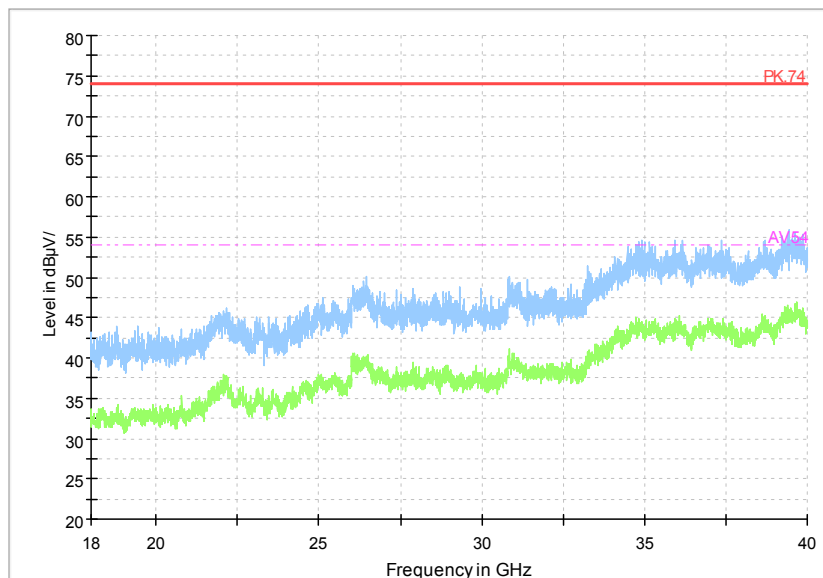

Comment

Frequency Range: 6GHz -18GHz
Detector: Av mode and PK mode
Modulation type: 802.11a

Full Spectrum

Frequency Range: 18GHz -40GHz
Detector: Av mode and PK mode
Modulation type: 802.11a

Full Spectrum

Comment

Frequency Range: 30MHz -1GHz
Detector: QP mode
Test Mode: 802.11n(HT20 MIMO)

Full Spectrum

Comment

Frequency Range: 1GHz -6GHz
Detector: Av mode and PK mode
Modulation type: 802.11n(HT20 MIMO)

Full Spectrum

Comment

Frequency Range: 6GHz -18GHz
 Detector: Av mode and PK mode
 Modulation type: 802.11n(HT20 MIMO)

Full Spectrum

Frequency Range: 18GHz -40GHz
 Detector: Av mode and PK mode
 Modulation type: 802.11n(HT20 MIMO)