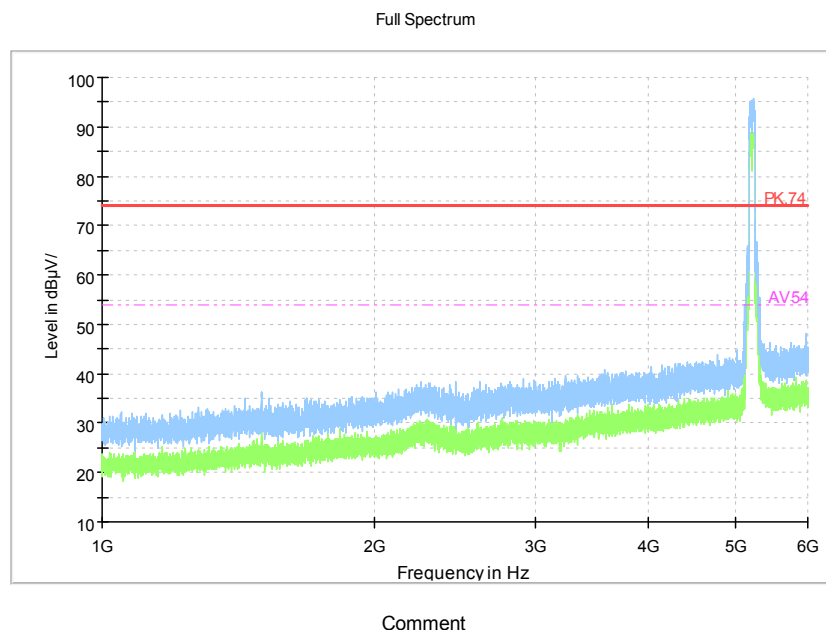

Full Spectrum

Comment

Frequency Range: 6GHz -18GHz
 Detector: Av mode and PK mode
 Test Mode: 802.11ac(VHT40 MIMO)

Full Spectrum

Frequency Range: 18GHz -40GHz
 Detector: Av mode and PK mode
 Test Mode: 802.11ac(VHT40 MIMO)

Carrier frequency (MHz): 5210
Channel No.:42

Frequency Range: 30MHz -1GHz
Detector: QP mode
Test Mode: 802.11ac(VHT80 MIMO)

Frequency Range: 1GHz -6GHz
Detector: Av mode and PK mode
Test Mode: 802.11ac(VHT80 MIMO)