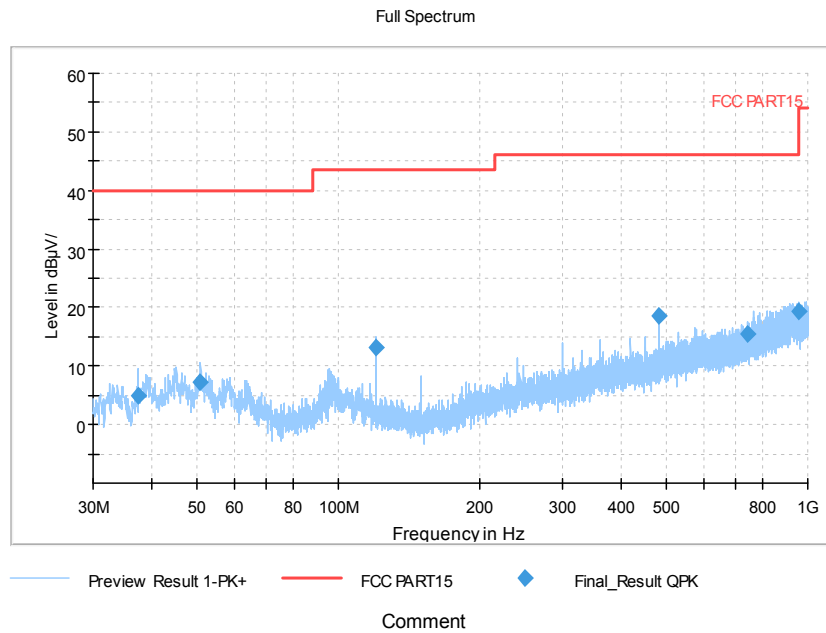

Carrier frequency (MHz): 5240
Channel No.:48

Frequency Range: 30MHz -1GHz
Detector: QP mode
Test Mode: 802.11a