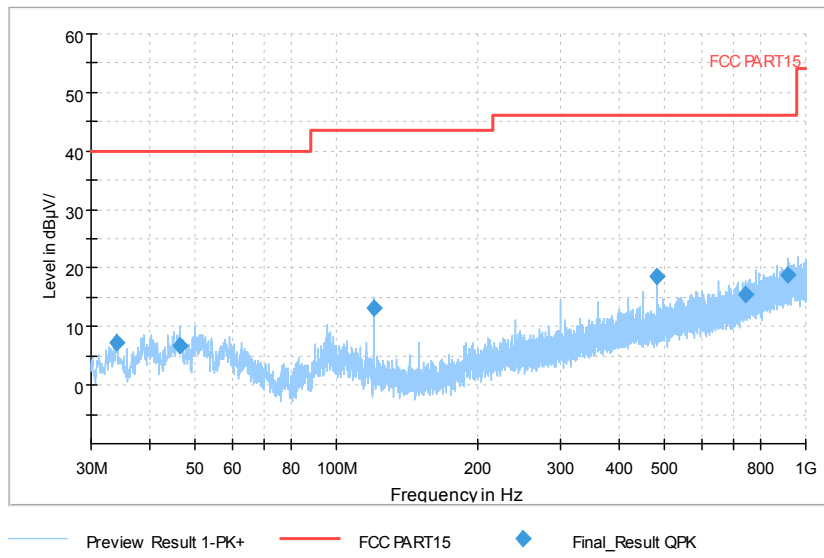

Full Spectrum

Comment

Frequency Range: 30MHz -1GHz
Detector: QP mode
Test Mode: 802.11ac(VHT20 MIMO)