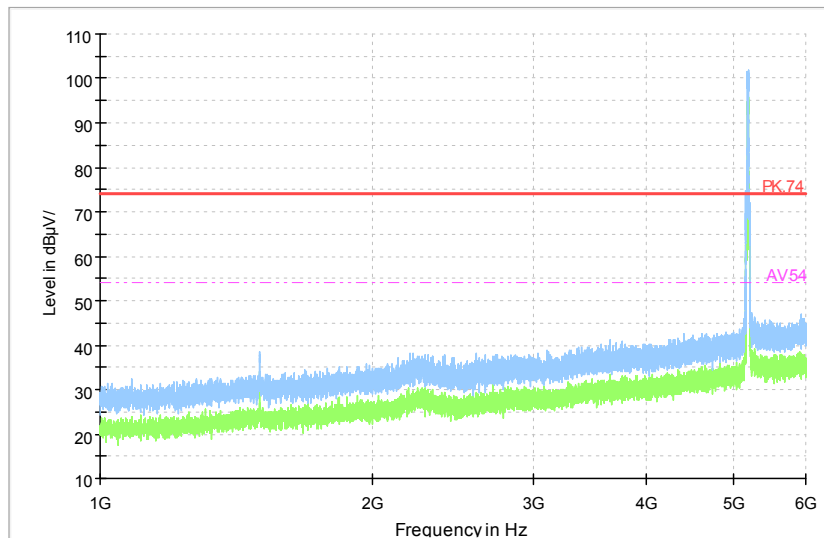

Full Spectrum

Comment

Frequency Range: 1GHz -6GHz
Detector: Av mode and PK mode
Test Mode: 802.11ac(VHT20 MIMO)