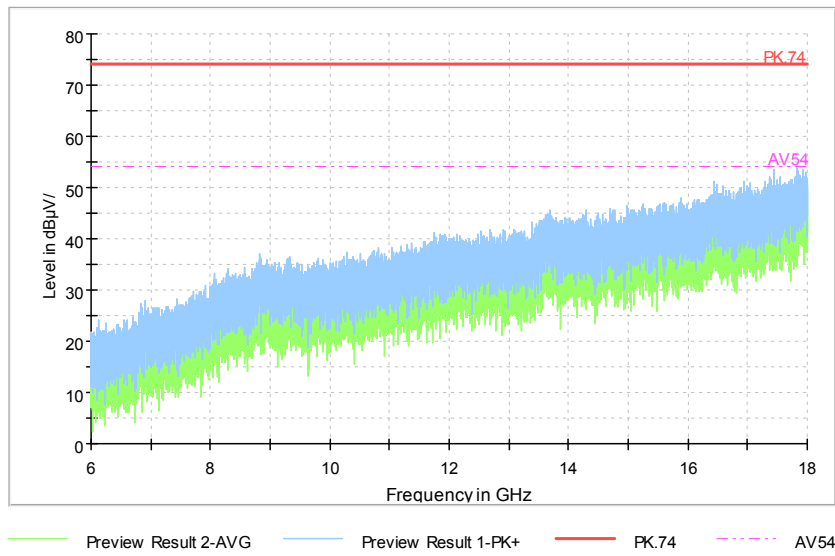

Full Spectrum

Comment

Frequency Range: 6GHz -18GHz
Detector: Av mode and PK mode
Modulation type: 802.11n(HT40 MIMO)