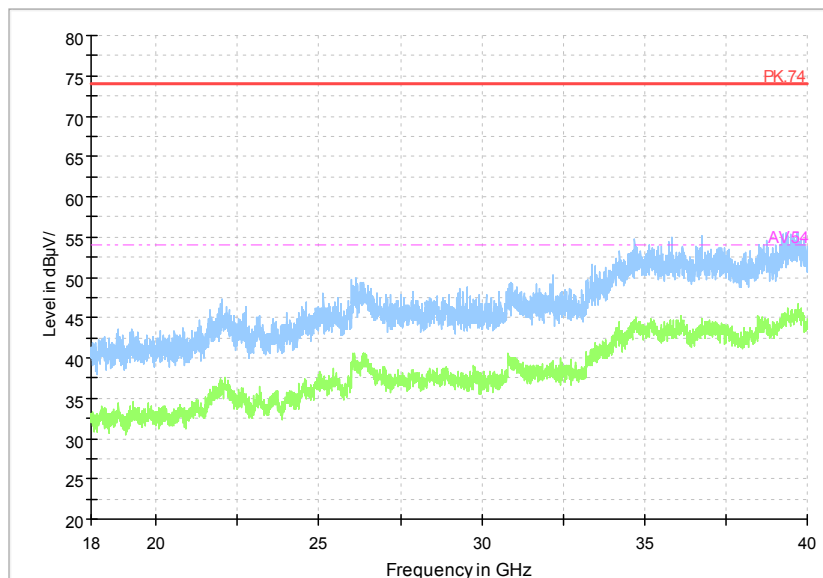

Full Spectrum

Comment

Frequency Range: 6GHz -18GHz
 Detector: Av mode and PK mode
 Modulation type: 802.11n(HT40 MIMO)

Full Spectrum

Frequency Range: 18GHz -40GHz
 Detector: Av mode and PK mode
 Modulation type: 802.11n(HT40 MIMO)

Full Spectrum

Comment

Frequency Range: 30MHz -1GHz
Detector: QP mode
Test Mode: 802.11ac(VHT40 MIMO)

Full Spectrum

Comment

Frequency Range: 1GHz -6GHz
Detector: Av mode and PK mode
Test Mode: 802.11ac(VHT40 MIMO)

Full Spectrum

Comment

Frequency Range: 6GHz -18GHz
 Detector: Av mode and PK mode
 Test Mode: 802.11ac(VHT40 MIMO)

Full Spectrum

Frequency Range: 18GHz -40GHz
 Detector: Av mode and PK mode
 Test Mode: 802.11ac(VHT40 MIMO)