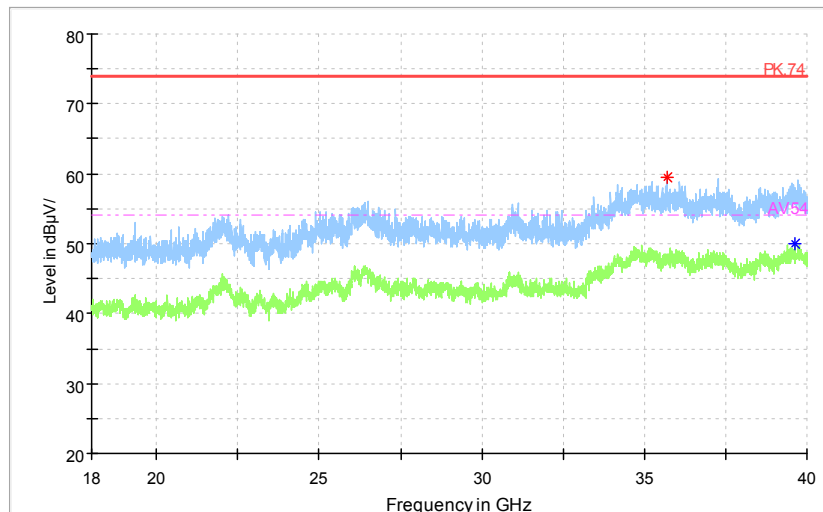

Full Spectrum

*	Preview Result 2-AVG	*	Critical_Freqs AVG
*	Critical_Freqs PK+	—	PK.74
♦	Final_Result PK+	♦	Final_Result AVG
		- - -	AV54

Frequency Range: 18GHz -40GHz
Detector: Av mode and PK mode
Test Mode: 802.11ac(VHT80 MIMO)