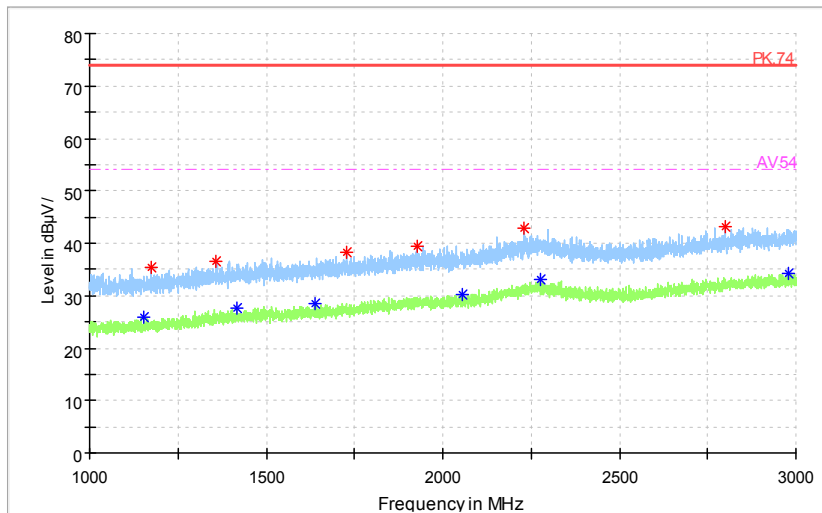

Full Spectrum

Frequency Range: 18GHz -40GHz
Detector: Av mode and PK mode
Modulation type: 802.11n(HT20 MIMO)

Full Spectrum

— Preview Result 1-PK+ — FCC PART15 ◆ Final_Result QPK

Frequency Range: 30MHz -1GHz
Detector: QP mode
Test Mode: 802.11ac(VHT20 MIMO)

Full Spectrum

— Preview Result 2-AVG — Preview Result 1-PK+ * Critical_Freqs AVG
* Critical_Freqs PK+ — PK.74 ◆ Final_Result PK+
◆ Final_Result PK+ ◆ Final_Result AVG - - - AV54

Frequency Range: 1GHz -3GHz
Detector: Av mode and PK mode
Test Mode: 802.11ac(VHT20 MIMO)