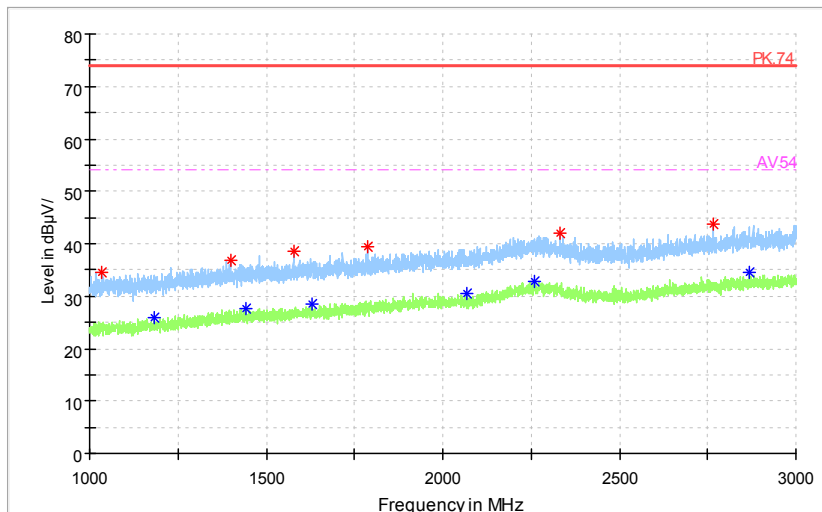

Full Spectrum

Frequency Range: 18GHz -40GHz
Detector: Av mode and PK mode
Modulation type: 802.11n(HT40 MIMO)

Full Spectrum

Frequency Range: 30MHz -1GHz
Detector: QP mode
Test Mode: 802.11ac(VHT40 MIMO)

Full Spectrum

— Preview Result 2-AVG — Preview Result 1-PK+ * Critical_Freqs AVG
* Critical_Freqs PK+ — PK.74 - - - AV54
◆ Final_Result PK+ ◆ Final_Result AVG

Frequency Range: 1GHz -3GHz
Detector: Av mode and PK mode
Test Mode: 802.11ac(VHT40 MIMO)