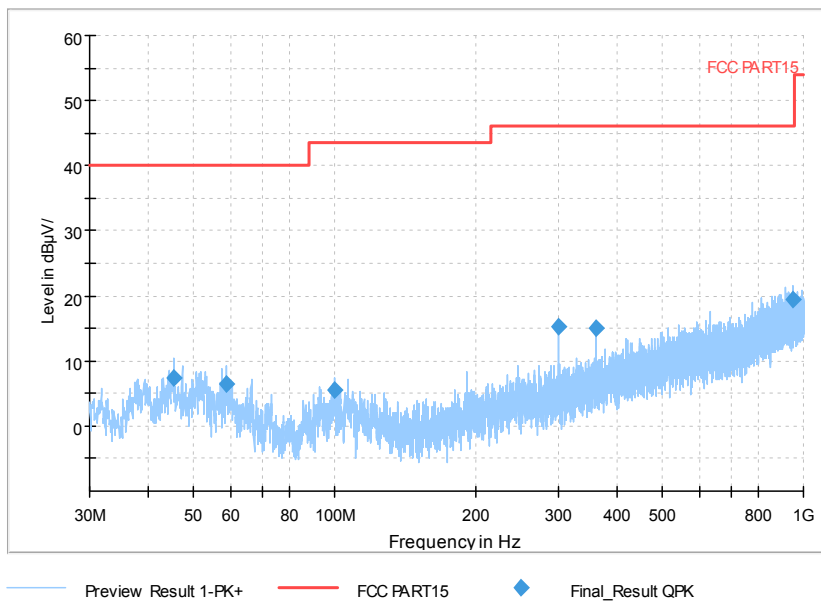

Full Spectrum

Frequency Range: 30MHz -1GHz
Detector: QP mode
Test Mode: 802.11ac(VHT40 MIMO)