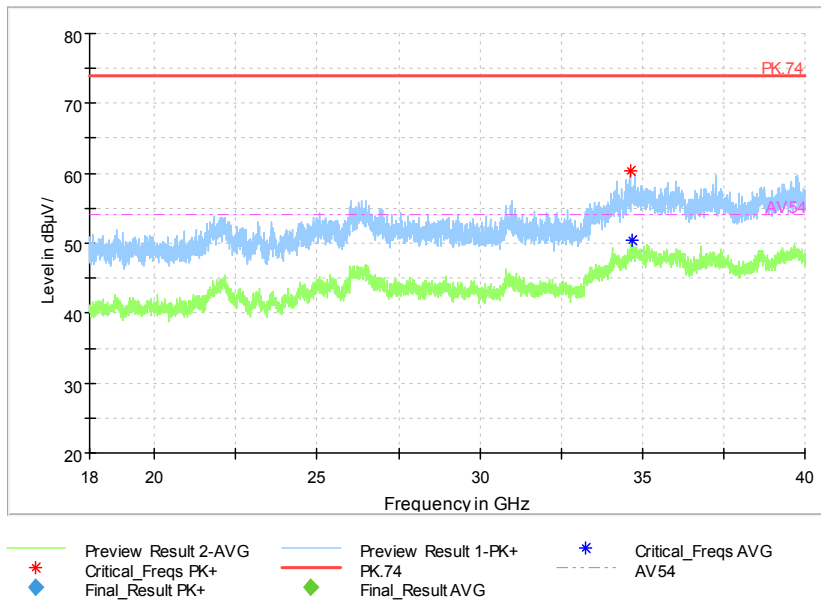

Full Spectrum

— Preview Result 2-AVG — Preview Result 1-PK+ * Critical_Freqs AVG
* Critical_Freqs PK+ — PK.74 - - - AV54
◆ Final_Result PK+ ◆ Final_Result AVG

Frequency Range: 3GHz -6GHz
Detector: Av mode and PK mode
Test Mode: 802.11ac(VHT40 MIMO)

Full Spectrum

Frequency Range: 6GHz -18GHz
Detector: Av mode and PK mode
Test Mode: 802.11ac(VHT40 MIMO)

Full Spectrum

Frequency Range: 18GHz -40GHz
Detector: Av mode and PK mode
Test Mode: 802.11ac(VHT40 MIMO)