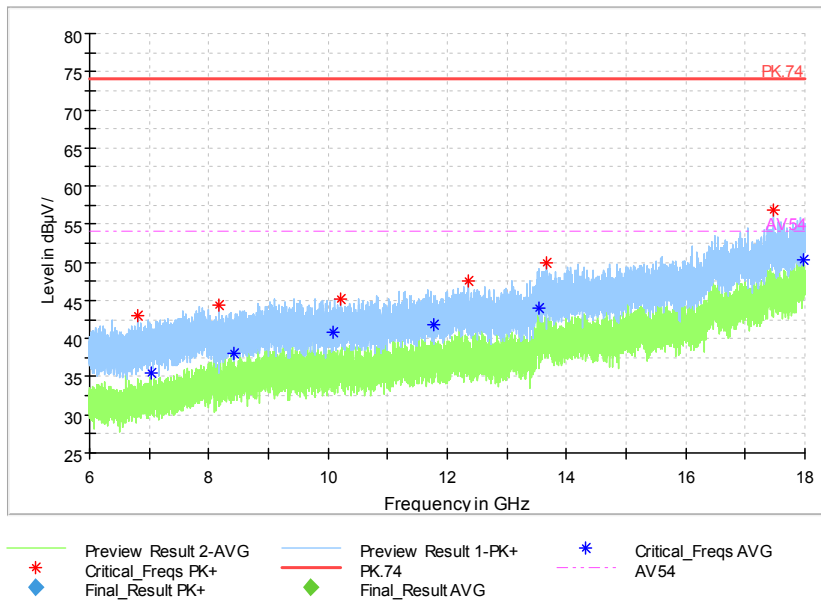

Carrier frequency (MHz): 5270
Channel No.:54

Frequency Range: 30MHz -1GHz
Detector: QP mode
Test Mode: 802.11n(HT40 MIMO)

Frequency Range: 1GHz -3GHz
Detector: Av mode and PK mode
Modulation type: 802.11n(HT40 MIMO)

Full Spectrum

Frequency Range: 3GHz -6GHz
 Detector: Av mode and PK mode
 Modulation type: 802.11n(HT40 MIMO)

Full Spectrum

Frequency Range: 6GHz -18GHz
 Detector: Av mode and PK mode
 Modulation type: 802.11n(HT40 MIMO)