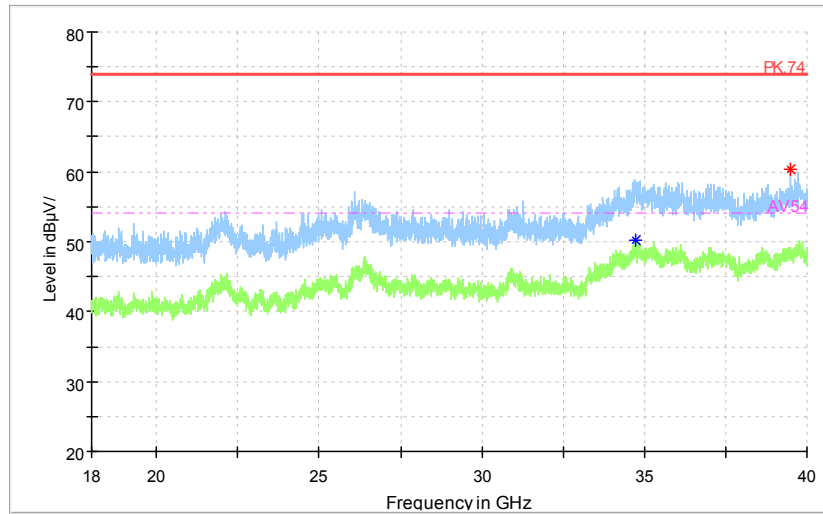

Full Spectrum

Frequency Range: 3GHz -6GHz
 Detector: Av mode and PK mode
 Test Mode: 802.11ac(VHT20 MIMO)

Full Spectrum

Frequency Range: 6GHz -18GHz
 Detector: Av mode and PK mode
 Test Mode: 802.11ac(VHT20 MIMO)

Full Spectrum

Frequency Range: 18GHz -40GHz
 Detector: Av mode and PK mode
 Test Mode: 802.11ac(VHT20 MIMO)

Carrier frequency (MHz): 5700
Channel No.:140

Full Spectrum

Frequency Range: 30MHz -1GHz
Detector: QP mode
Test Mode: 802.11a