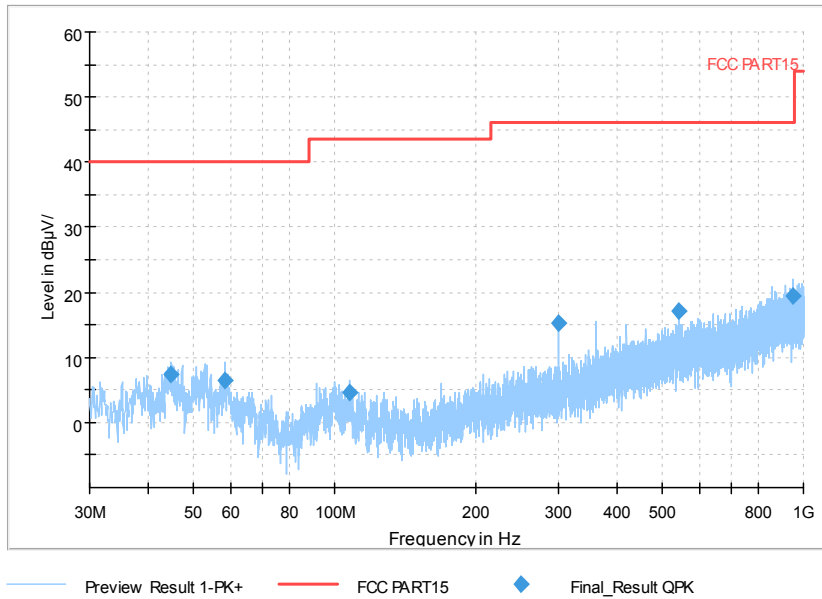

Frequency Range: 1GHz -3GHz
Detector: Av mode and PK mode
Test Mode: 802.11ac(VHT40 MIMO)

Full Spectrum

— Preview Result 2-AVG — Preview Result 1-PK+ * Critical_Freqs AVG
* Critical_Freqs PK+ — PK.74 - - - AV54
◆ Final_Result PK+ ◆ Final_Result AVG

Frequency Range: 3GHz -6GHz
Detector: Av mode and PK mode
Test Mode: 802.11ac(VHT40 MIMO)

Full Spectrum

Frequency Range: 6GHz -18GHz
Detector: Av mode and PK mode
Test Mode: 802.11ac(VHT40 MIMO)

Full Spectrum

Frequency Range: 18GHz -40GHz
Detector: Av mode and PK mode
Test Mode: 802.11ac(VHT40 MIMO)

Carrier frequency (MHz): 5590
Channel No.:118

Full Spectrum

Frequency Range: 30MHz -1GHz
Detector: QP mode
Test Mode: 802.11n(HT40 MIMO)