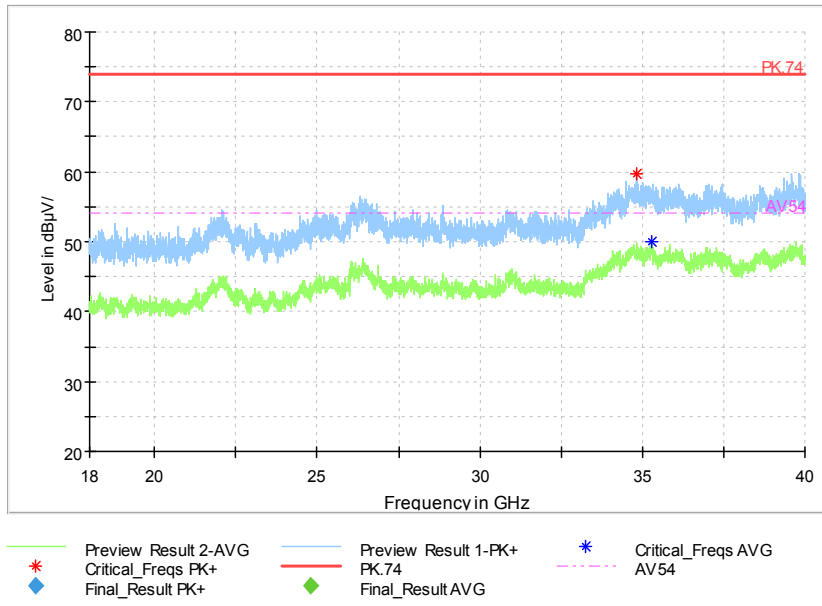

Full Spectrum

Frequency Range: 3GHz -6GHz
 Detector: Av mode and PK mode
 Modulation type: 802.11a

Full Spectrum

Frequency Range: 6GHz -18GHz
 Detector: Av mode and PK mode
 Modulation type: 802.11a

Full Spectrum

Frequency Range: 18GHz -40GHz
 Detector: Av mode and PK mode
 Modulation type: 802.11a

Full Spectrum

Frequency Range: 30MHz -1GHz
 Detector: QP mode
 Test Mode: 802.11n(HT20 MIMO)

Full Spectrum

— Preview Result 2-AVG
* Critical_Freqs PK+
◆ Final_Result PK+
— Preview Result 1-PK+
— PK.74
◆ Final_Result AVG
* Critical_Freqs AVG
- - - AV54