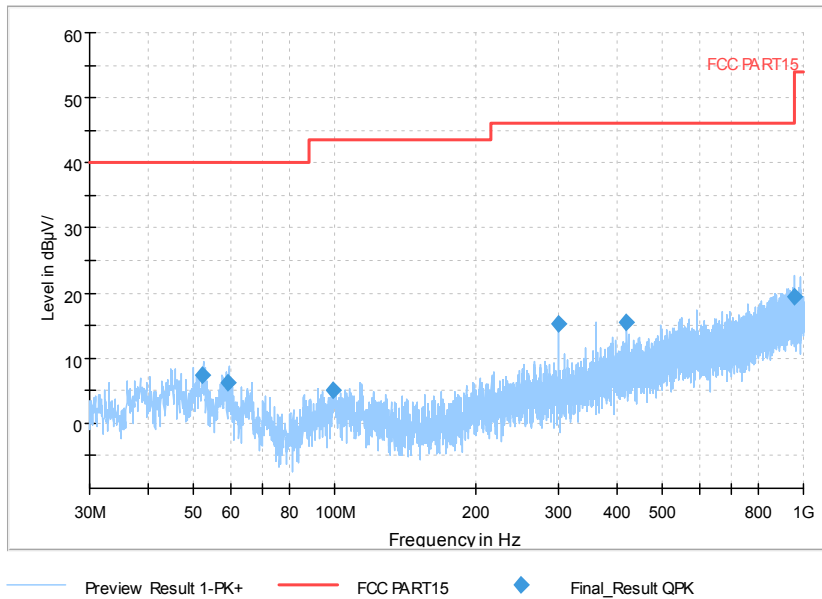

Full Spectrum

Frequency Range: 3GHz -6GHz
 Detector: Av mode and PK mode
 Modulation type: 802.11a

Full Spectrum

Frequency Range: 6GHz -18GHz
 Detector: Av mode and PK mode
 Modulation type: 802.11a

Full Spectrum

Frequency Range: 18GHz -40GHz
 Detector: Av mode and PK mode
 Modulation type: 802.11a

Full Spectrum

Frequency Range: 30MHz -1GHz
 Detector: QP mode
 Test Mode: 802.11n(HT20 MIMO)

Full Spectrum

— Preview Result 2-AVG
* Critical_Freqs PK+
◆ Final_Result PK+
— Preview Result 1-PK+
— PK.74
◆ Final_Result AVG
* Critical_Freqs AVG
- - - AV54