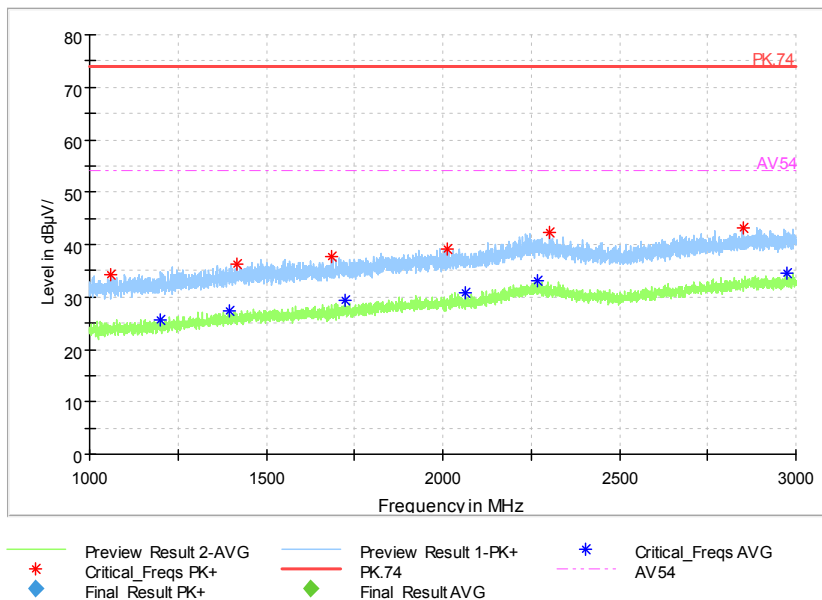

Full Spectrum

◆ Preview Result 2-AVG ◆ Preview Result 1-PK+ * Critical_Freqs AVG
* Critical_Freqs PK+ — PK.74 - - - AV.54
◆ Final_Result PK+ ◆ Final_Result AVG

Frequency Range: 6GHz -18GHz
Detector: Av mode and PK mode
Test Mode: 802.11ac(VHT80 MIMO)

Full Spectrum

*	Preview Result 2-AVG	*	Critical_Freqs AVG
*	Critical_Freqs PK+	—	PK.74
♦	Final_Result PK+	♦	Final_Result AVG
		- - -	AV54

Frequency Range: 18GHz -40GHz
 Detector: Av mode and PK mode
 Test Mode: 802.11ac(VHT80 MIMO)

Carrier frequency (MHz): 5500
Channel No.:100

Full Spectrum

Frequency Range: 30MHz -1GHz
Detector: QP mode
Test Mode: 802.11a

Full Spectrum

Frequency Range: 1GHz -3GHz
Detector: Av mode and PK mode
Modulation type: 802.11a