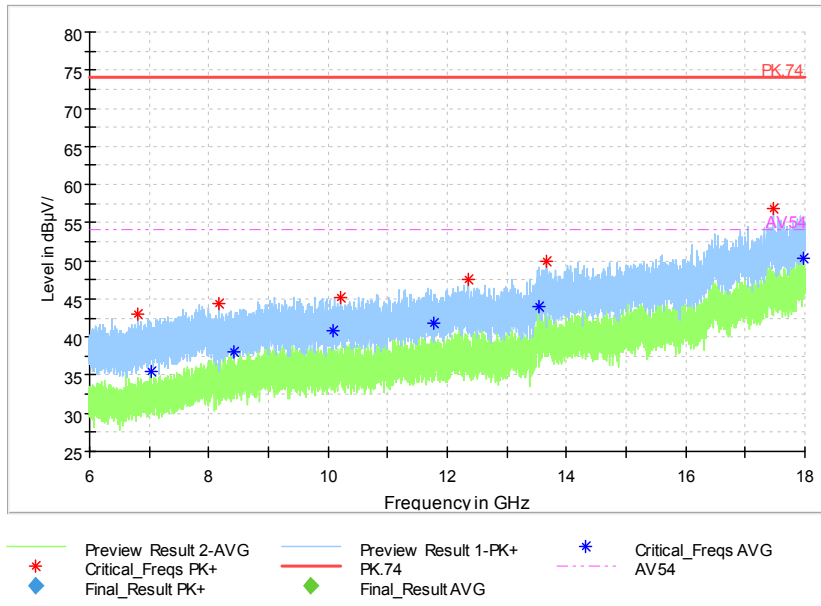

Frequency Range: 6GHz -18GHz
 Detector: Av mode and PK mode
 Modulation type: 802.11a

Full Spectrum

Frequency Range: 18GHz -40GHz
 Detector: Av mode and PK mode
 Modulation type: 802.11a

Full Spectrum

Frequency Range: 30MHz -1GHz
 Detector: QP mode
 Test Mode: 802.11n(HT20 MIMO)

Full Spectrum

— Preview Result 2-AVG — Preview Result 1-PK+ * Critical_Freqs AVG
* Critical_Freqs PK+ — PK.74 - - - AV54
◆ Final_Result PK+ ◆ Final_Result AVG

Frequency Range: 1GHz -3GHz
Detector: Av mode and PK mode
Modulation type: 802.11n(HT20 MIMO)

Full Spectrum

— Preview Result 2-AVG — Preview Result 1-PK+ * Critical_Freqs AVG
* Critical_Freqs PK+ — PK.74 - - - AV54
◆ Final_Result PK+ ◆ Final_Result AVG

Frequency Range: 3GHz -6GHz
Detector: Av mode and PK mode
Modulation type: 802.11n(HT20 MIMO)

Full Spectrum

Frequency Range: 6GHz -18GHz
 Detector: Av mode and PK mode
 Modulation type: 802.11n(HT20 MIMO)

Full Spectrum

Frequency Range: 18GHz -40GHz
 Detector: Av mode and PK mode
 Modulation type: 802.11n(HT20 MIMO)