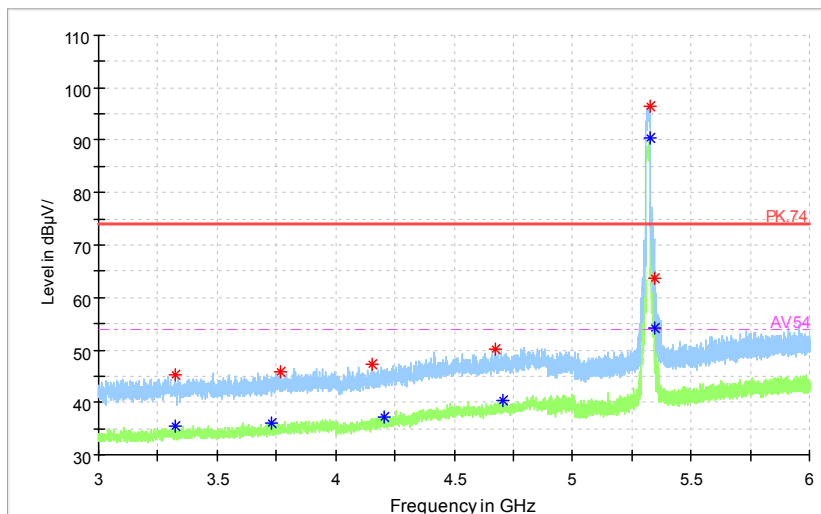

Full Spectrum

— Preview Result 2-AVG
* Critical_Freqs PK+
◆ Final_Result PK+
— Preview Result 1-PK+
— PK.74
◆ Final_Result AVG
* Critical_Freqs AVG
- - - AV54

Frequency Range: 3GHz -6GHz
Detector: Av mode and PK mode
Modulation type: 802.11n(HT20 MIMO)