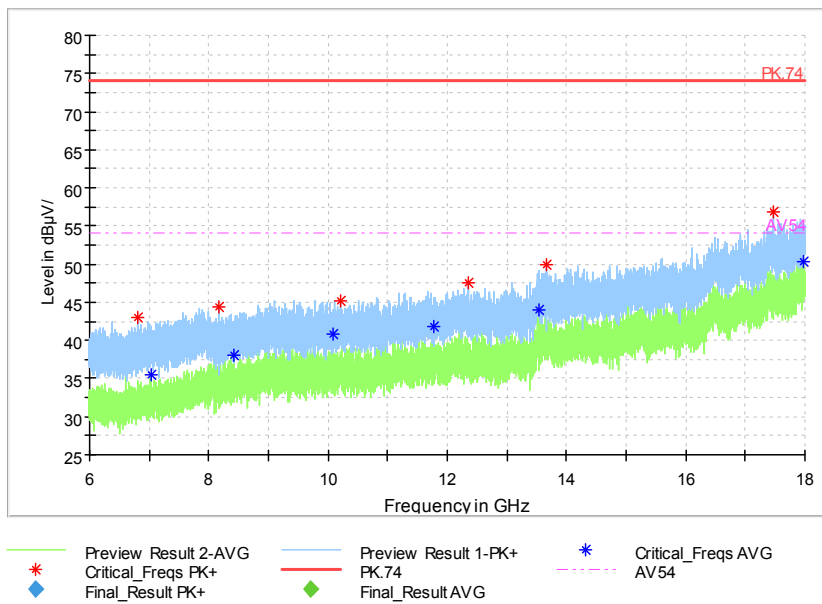

Full Spectrum

— Preview Result 2-AVG — Preview Result 1-PK+ * Critical_Freqs AVG
* Critical_Freqs PK+ — PK.74 ◆ Final_Result PK+
◆ Final_Result PK+ ◆ Final_Result AVG - - - AV54

Frequency Range: 1GHz -3GHz
Detector: Av mode and PK mode
Test Mode: 802.11ac(VHT20 MIMO)

Full Spectrum

Frequency Range: 3GHz -6GHz
 Detector: Av mode and PK mode
 Test Mode: 802.11ac(VHT20 MIMO)

Full Spectrum

Frequency Range: 6GHz -18GHz
 Detector: Av mode and PK mode
 Test Mode: 802.11ac(VHT20 MIMO)