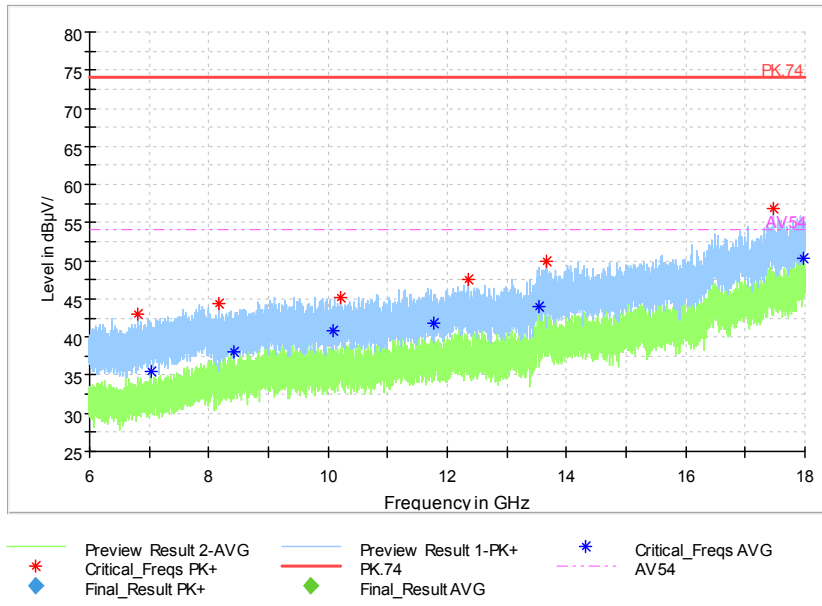

Frequency Range: 18GHz -40GHz
 Detector: Av mode and PK mode
 Modulation type: 802.11a

Full Spectrum

Frequency Range: 30MHz -1GHz
 Detector: QP mode
 Test Mode: 802.11n(HT20 MIMO)

Full Spectrum

— Preview Result 2-AVG — Preview Result 1-PK+ * Critical_Freqs AVG
* Critical_Freqs PK+ — PK.74 - - - AV54
◆ Final_Result PK+ ◆ Final_Result AVG

Frequency Range: 1GHz -3GHz
Detector: Av mode and PK mode
Modulation type: 802.11n(HT20 MIMO)

Full Spectrum

— Preview Result 2-AVG — Preview Result 1-PK+ * Critical_Freqs AVG
* Critical_Freqs PK+ — PK.74 - - - AV54
◆ Final_Result PK+ ◆ Final_Result AVG

Frequency Range: 3GHz -6GHz
Detector: Av mode and PK mode
Modulation type: 802.11n(HT20 MIMO)

Full Spectrum

Frequency Range: 6GHz -18GHz
Detector: Av mode and PK mode
Modulation type: 802.11n(HT20 MIMO)