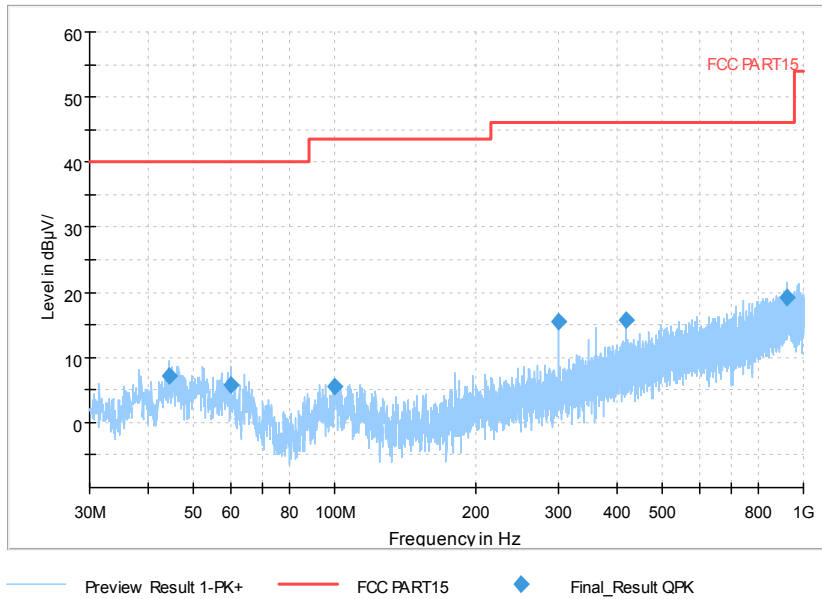

Full Spectrum

— Preview Result 2-AVG — Preview Result 1-PK+ * Critical_Freqs AVG
* Critical_Freqs PK+ — PK.74 ◆ Final_Result AVG
◆ Final_Result PK+ — AV54

Frequency Range: 1GHz -3GHz
Detector: Av mode and PK mode
Test Mode: 802.11ac(VHT20 MIMO)

Full Spectrum

Frequency Range: 3GHz -6GHz
 Detector: Av mode and PK mode
 Test Mode: 802.11ac(VHT20 MIMO)

Full Spectrum

Frequency Range: 6GHz -18GHz
 Detector: Av mode and PK mode
 Test Mode: 802.11ac(VHT20 MIMO)

Full Spectrum

Frequency Range: 18GHz -40GHz
 Detector: Av mode and PK mode
 Test Mode: 802.11ac(VHT20 MIMO)

Carrier frequency (MHz): 5700
Channel No.:140

Full Spectrum

Frequency Range: 30MHz -1GHz
Detector: QP mode
Test Mode: 802.11a