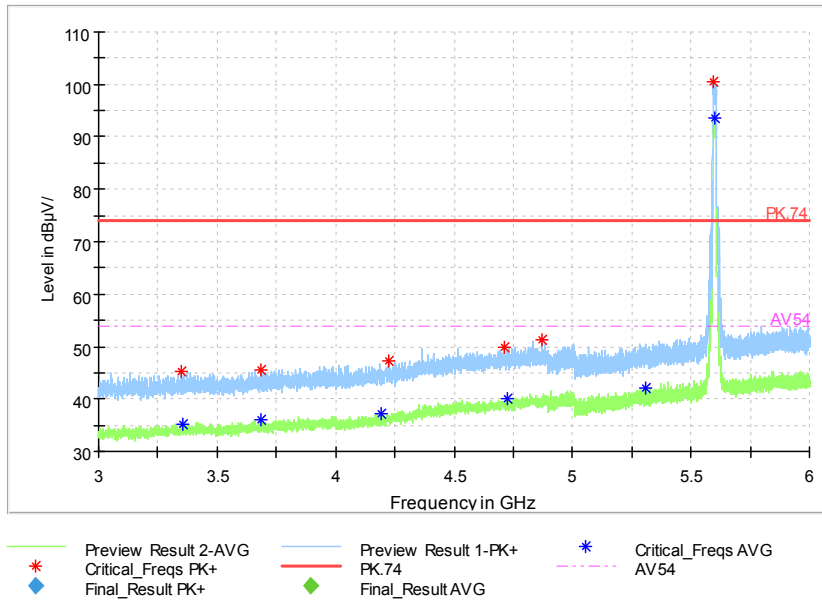

Full Spectrum

	Preview Result 2-AVG		Preview Result 1-PK+		Critical_Freqs AVG
	Critical_Freqs PK+		PK.74		AV54
	Final_Result PK+		Final_Result AVG		

Frequency Range: 18GHz -40GHz
 Detector: Av mode and PK mode
 Test Mode: 802.11ac(VHT20 MIMO)

Carrier frequency (MHz): 5600
Channel No.:120

Full Spectrum

Frequency Range: 30MHz -1GHz
Detector: QP mode
Test Mode: 802.11a

Full Spectrum

Frequency Range: 1GHz -3GHz
Detector: Av mode and PK mode
Modulation type: 802.11a

Full Spectrum

Frequency Range: 3GHz -6GHz
Detector: Av mode and PK mode
Modulation type: 802.11a

Full Spectrum

Frequency Range: 6GHz -18GHz
Detector: Av mode and PK mode
Modulation type: 802.11a

Full Spectrum