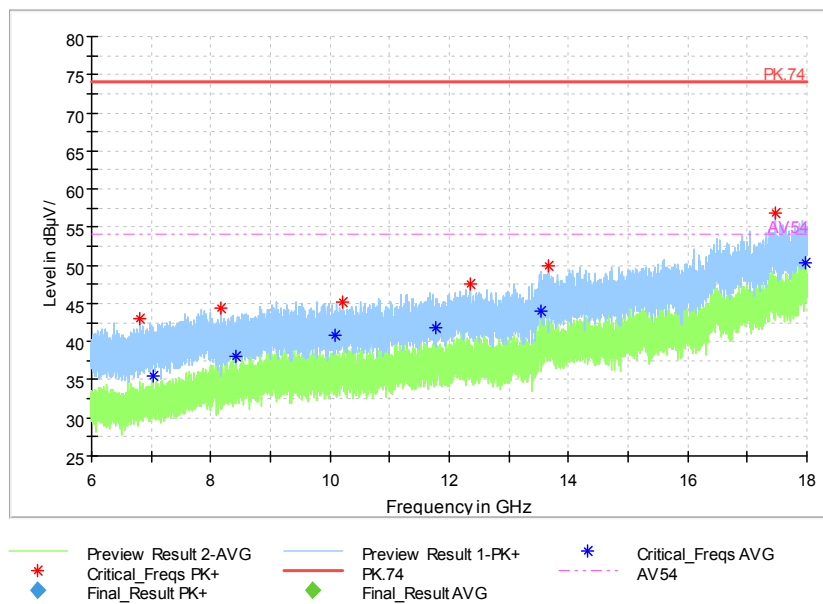

Full Spectrum

Frequency Range: 18GHz -40GHz
Detector: Av mode and PK mode
Modulation type: 802.11n(HT20 MIMO)

Full Spectrum

— Preview Result 1-PK+ — FCC PART15 ◆ Final_Result QPK

Frequency Range: 30MHz -1GHz
Detector: QP mode
Test Mode: 802.11ac(VHT20 MIMO)

Full Spectrum

— Preview Result 2-AVG — Preview Result 1-PK+ * Critical_Freqs AVG
* Critical_Freqs PK+ — PK.74 ◆ Final_Result AVG
◆ Final_Result PK+ — AV54

Frequency Range: 1GHz -3GHz
Detector: Av mode and PK mode
Test Mode: 802.11ac(VHT20 MIMO)

Full Spectrum

Frequency Range: 3GHz -6GHz
 Detector: Av mode and PK mode
 Test Mode: 802.11ac(VHT20 MIMO)

Full Spectrum

Frequency Range: 6GHz -18GHz
 Detector: Av mode and PK mode
 Test Mode: 802.11ac(VHT20 MIMO)