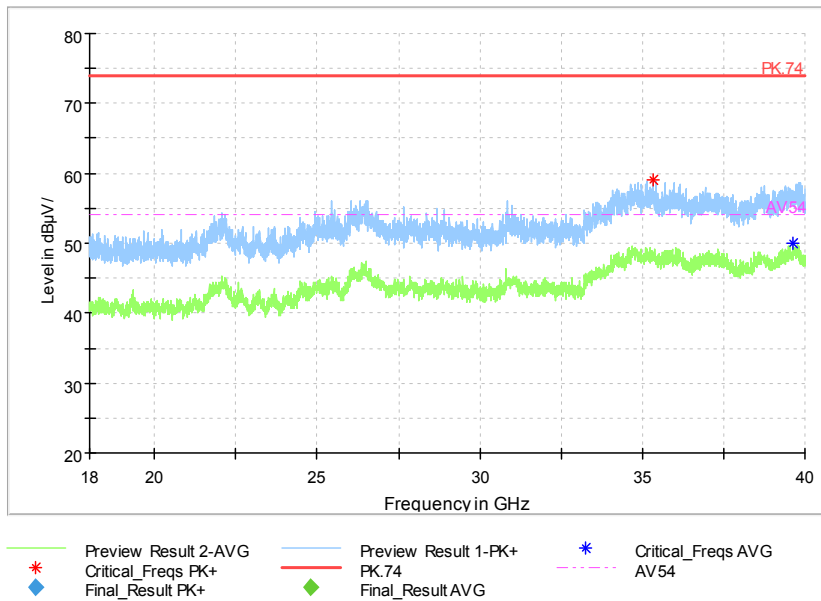

Full Spectrum

— Preview Result 2-AVG — Preview Result 1-PK+ * Critical_Freqs AVG
* Critical_Freqs PK+ — PK.74 - - - AV54
◆ Final_Result PK+ ◆ Final_Result AVG

Frequency Range: 1GHz -3GHz
Detector: Av mode and PK mode
Modulation type: 802.11n(HT20 MIMO)

Full Spectrum

— Preview Result 2-AVG — Preview Result 1-PK+ * Critical_Freqs AVG
* Critical_Freqs PK+ — PK.74 - - - AV54
◆ Final_Result PK+ ◆ Final_Result AVG

Frequency Range: 3GHz -6GHz
Detector: Av mode and PK mode
Modulation type: 802.11n(HT20 MIMO)

Full Spectrum

Frequency Range: 6GHz -18GHz
 Detector: Av mode and PK mode
 Modulation type: 802.11n(HT20 MIMO)

Full Spectrum

Frequency Range: 18GHz -40GHz
 Detector: Av mode and PK mode
 Modulation type: 802.11n(HT20 MIMO)