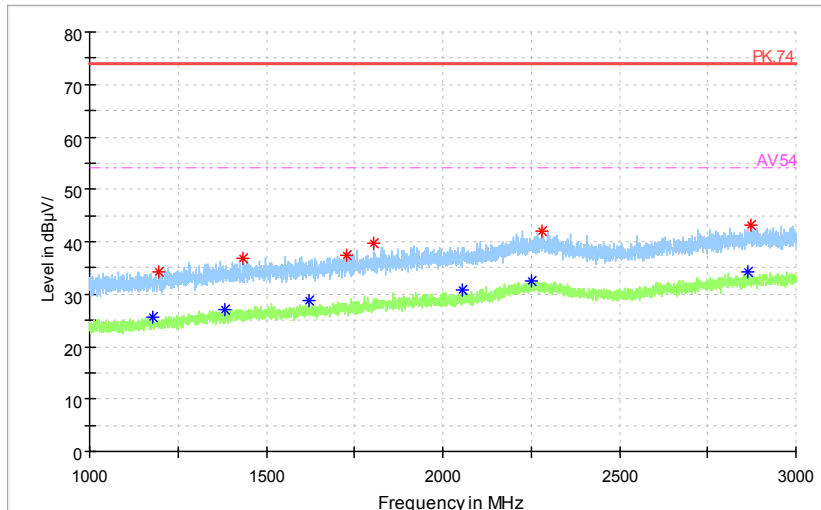

Full Spectrum

Frequency Range: 3GHz -6GHz
 Detector: Av mode and PK mode
 Modulation type: 802.11a

Full Spectrum

Frequency Range: 6GHz -18GHz
 Detector: Av mode and PK mode
 Modulation type: 802.11a

Full Spectrum

Frequency Range: 18GHz -40GHz
 Detector: Av mode and PK mode
 Modulation type: 802.11a

Full Spectrum

Frequency Range: 30MHz -1GHz
 Detector: QP mode
 Test Mode: 802.11n(HT20 MIMO)

Full Spectrum

— Preview Result 2-AVG
* Critical_Freqs PK+
◆ Final_Result PK+
— Preview Result 1-PK+
— PK.74
◆ Final_Result AVG
* Critical_Freqs AVG
- - - AV54