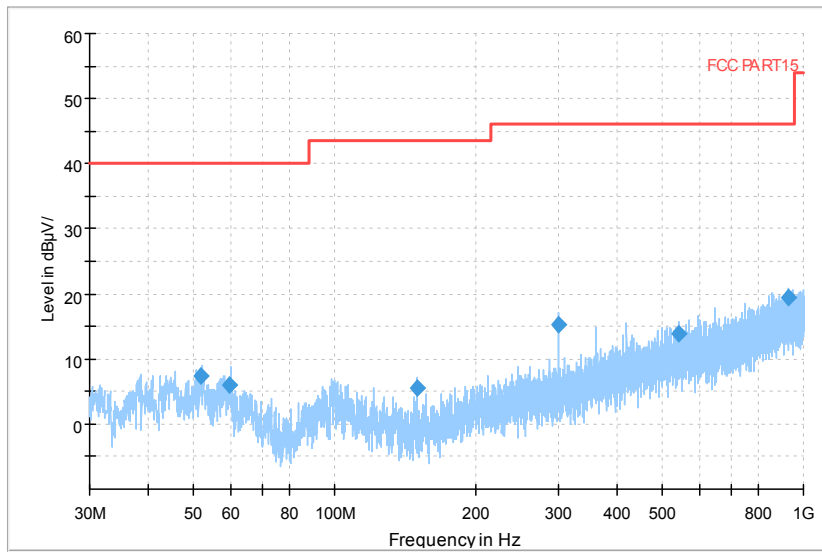

Full Spectrum

— Preview Result 1-PK+   — FCC PART15   ◆ Final_Result QPK

Frequency Range: 30MHz -1GHz
Detector: QP mode
Test Mode: 802.11ac(VHT20 MIMO)