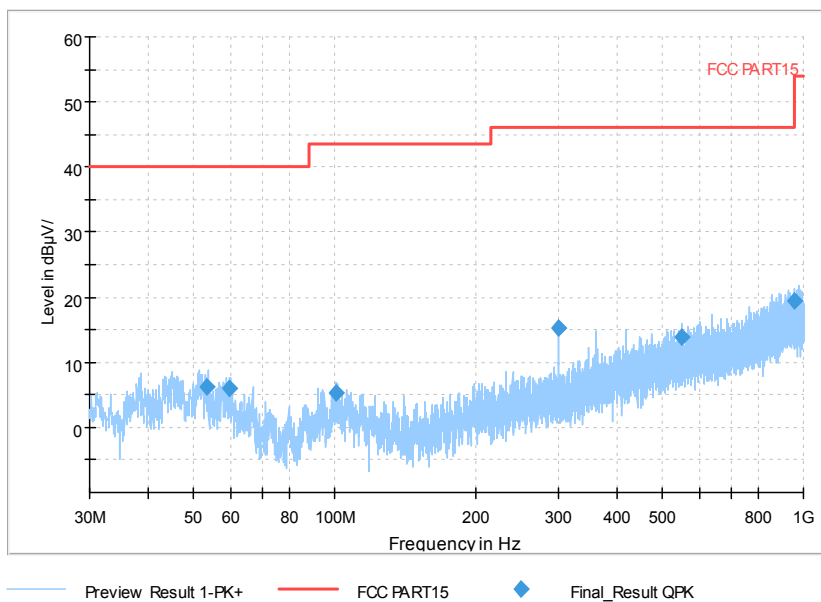

Full Spectrum

Frequency Range: 30MHz -1GHz
Detector: QP mode
Test Mode: 802.11ac(VHT40 MIMO)