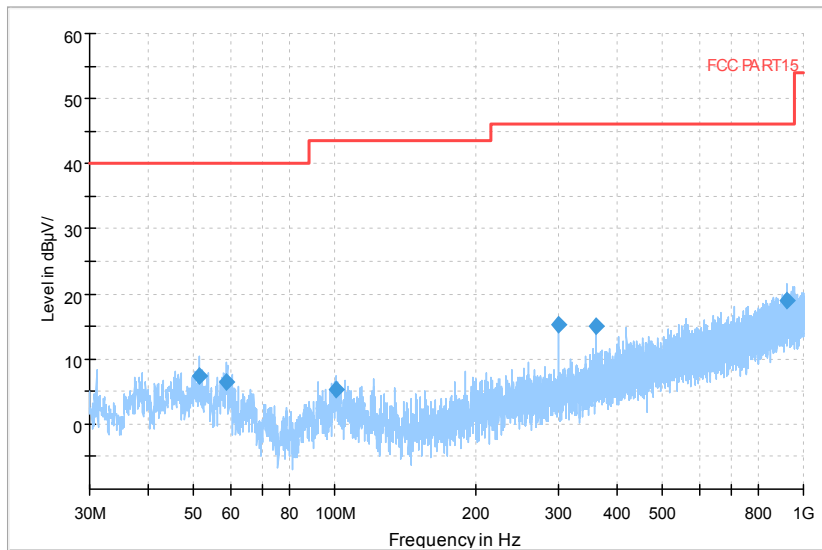

Full Spectrum

— Preview Result 1-PK+   — FCC PART15   ◆ Final_Result QPK

Frequency Range: 30MHz -1GHz
Detector: QP mode
Test Mode: 802.11n(HT40 MIMO)