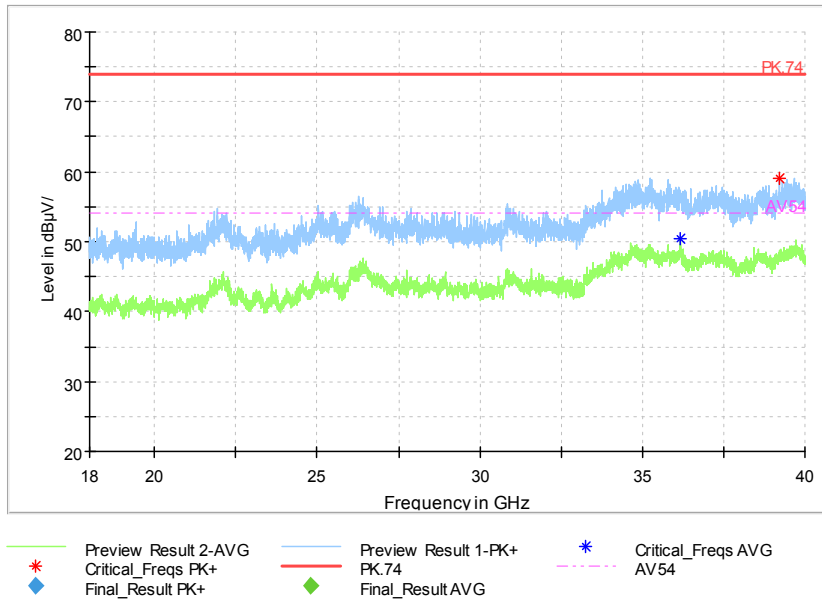

Frequency Range: 6GHz -18GHz
 Detector: Av mode and PK mode
 Test Mode: 802.11ac(VHT20 MIMO)

Full Spectrum

	Preview Result 2-AVG		Preview Result 1-PK+		Critical_Freqs AVG
	Critical_Freqs PK+		PK.74		AV54
	Final_Result PK+		Final_Result AVG		

Frequency Range: 18GHz -40GHz
 Detector: Av mode and PK mode
 Test Mode: 802.11ac(VHT20 MIMO)

Carrier frequency (MHz): 5510
Channel No.:102

Full Spectrum

Frequency Range: 30MHz -1GHz
 Detector: QP mode
 Test Mode: 802.11n(HT40 MIMO)

Full Spectrum

Frequency Range: 1GHz -3GHz
 Detector: Av mode and PK mode
 Modulation type: 802.11n(HT40 MIMO)

Full Spectrum

Frequency Range: 3GHz -6GHz
 Detector: Av mode and PK mode
 Modulation type: 802.11n(HT40 MIMO)

Full Spectrum

Frequency Range: 6GHz -18GHz
 Detector: Av mode and PK mode
 Modulation type: 802.11n(HT40 MIMO)

Full Spectrum

Frequency Range: 18GHz -40GHz
 Detector: Av mode and PK mode
 Modulation type: 802.11n(HT40 MIMO)