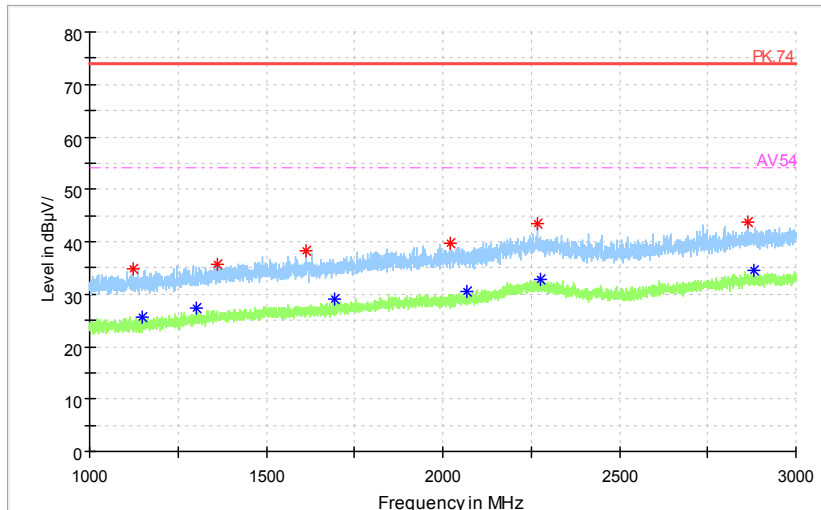

Full Spectrum

Frequency Range: 1GHz -3GHz
Detector: Av mode and PK mode
Modulation type: 802.11a

Full Spectrum

Frequency Range: 3GHz -6GHz
 Detector: Av mode and PK mode
 Modulation type: 802.11a

Full Spectrum

Frequency Range: 6GHz -18GHz
 Detector: Av mode and PK mode
 Modulation type: 802.11a

Full Spectrum

Frequency Range: 18GHz -40GHz
 Detector: Av mode and PK mode
 Modulation type: 802.11a

Full Spectrum

Frequency Range: 30MHz -1GHz
 Detector: QP mode
 Test Mode: 802.11n(HT20 MIMO)

Full Spectrum

— Preview Result 2-AVG — Preview Result 1-PK+ * Critical_Freqs AVG
* Critical_Freqs PK+ — PK.74 - - - AV54
◆ Final_Result PK+ ◆ Final_Result AVG

Frequency Range: 1GHz -3GHz
Detector: Av mode and PK mode
Modulation type: 802.11n(HT20 MIMO)