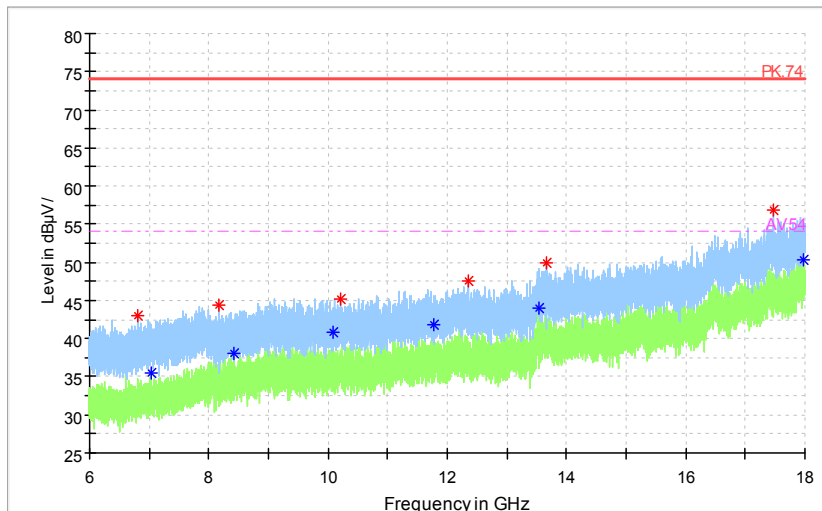

Full Spectrum

◆ Preview Result 2-AVG   ◆ Preview Result 1-PK+   * Critical_Freqs AVG
* Critical_Freqs PK+   — PK.74   - - - AV.54
◆ Final_Result PK+   ◆ Final_Result AVG

Frequency Range: 6GHz -18GHz
Detector: Av mode and PK mode
Test Mode: 802.11ac(VHT80 MIMO)