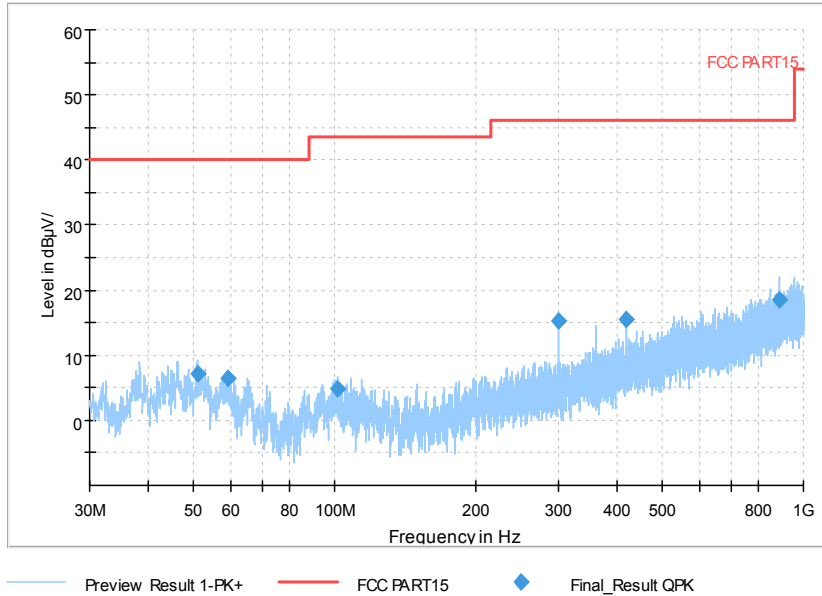

Full Spectrum

◆ Preview Result 2-AVG ◆ Preview Result 1-PK+ * Critical_Freqs AVG
* Critical_Freqs PK+ — PK.74 - - - AV.54
◆ Final_Result PK+ ◆ Final_Result AVG

Frequency Range: 6GHz -18GHz
Detector: Av mode and PK mode
Test Mode: 802.11ac(VHT80 MIMO)

Full Spectrum

*	Preview Result 2-AVG	*	Critical_Freqs AVG
*	Critical_Freqs PK+	—	PK.74
♦	Final_Result PK+	♦	Final_Result AVG
		- - -	AV54

Frequency Range: 18GHz -40GHz
 Detector: Av mode and PK mode
 Test Mode: 802.11ac(VHT80 MIMO)

Carrier frequency (MHz): 5500
Channel No.:100

Full Spectrum

Frequency Range: 30MHz -1GHz
Detector: QP mode
Test Mode: 802.11a

Full Spectrum

Frequency Range: 1GHz -3GHz
Detector: Av mode and PK mode
Modulation type: 802.11a