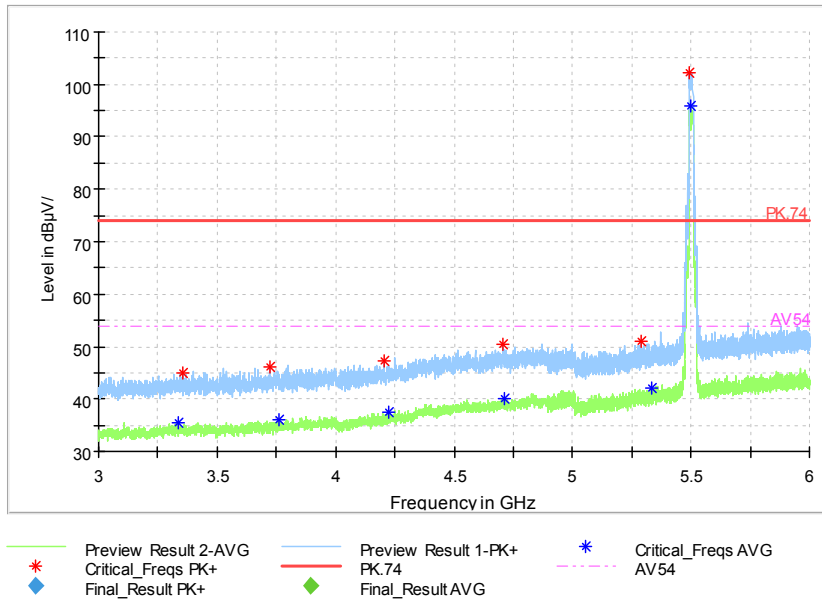

Full Spectrum

Frequency Range: 3GHz -6GHz
Detector: Av mode and PK mode
Test Mode: 802.11ac(VHT20 MIMO)