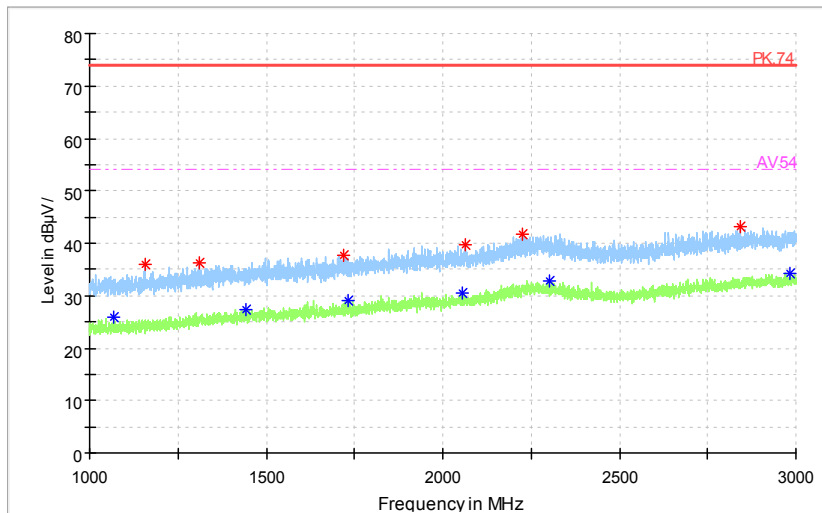

Frequency Range: 3GHz -6GHz
Detector: Av mode and PK mode
Modulation type: 802.11n(HT20 MIMO)

Full Spectrum

Frequency Range: 6GHz -18GHz
Detector: Av mode and PK mode
Modulation type: 802.11n(HT20 MIMO)

Full Spectrum

Frequency Range: 18GHz -40GHz
Detector: Av mode and PK mode
Modulation type: 802.11n(HT20 MIMO)

Full Spectrum

— Preview Result 1-PK+ — FCC PART15 ◆ Final_Result QPK

Frequency Range: 30MHz -1GHz
Detector: QP mode
Test Mode: 802.11ac(VHT20 MIMO)

Full Spectrum

— Preview Result 2-AVG — Preview Result 1-PK+ * Critical_Freqs AVG
* Critical_Freqs PK+ — PK.74 ◆ Final_Result AVG
◆ Final_Result PK+ — AV54

Frequency Range: 1GHz -3GHz
Detector: Av mode and PK mode
Test Mode: 802.11ac(VHT20 MIMO)