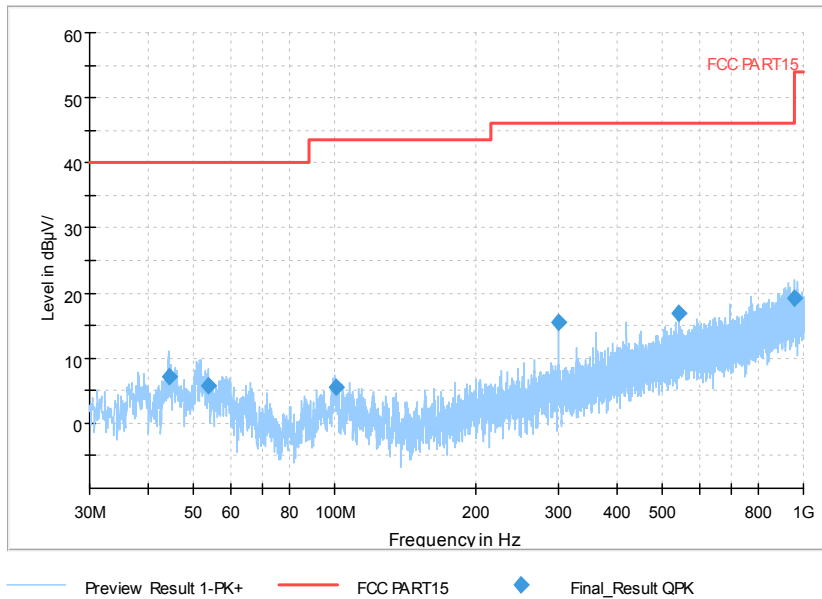

Full Spectrum

Frequency Range: 3GHz -6GHz
 Detector: Av mode and PK mode
 Modulation type: 802.11a

Full Spectrum

Frequency Range: 6GHz -18GHz
 Detector: Av mode and PK mode
 Modulation type: 802.11a

Full Spectrum

Frequency Range: 18GHz -40GHz
 Detector: Av mode and PK mode
 Modulation type: 802.11a

Full Spectrum

Frequency Range: 30MHz -1GHz
 Detector: QP mode
 Test Mode: 802.11n(HT20 MIMO)

Full Spectrum

— Preview Result 2-AVG — Preview Result 1-PK+ * Critical_Freqs AVG
* Critical_Freqs PK+ — PK.74 - - - AV54
◆ Final_Result PK+ ◆ Final_Result AVG