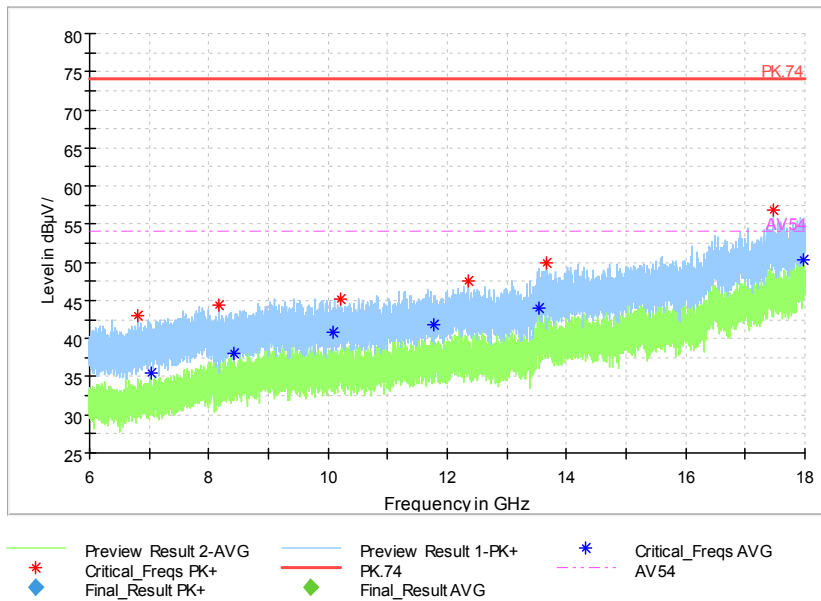

Frequency Range: 18GHz -40GHz
 Detector: Av mode and PK mode
 Test Mode: 802.11ac(VHT20 MIMO)

Carrier frequency (MHz): 5510
Channel No.:102

Full Spectrum

Frequency Range: 30MHz -1GHz
 Detector: QP mode
 Test Mode: 802.11n(HT40 MIMO)

Full Spectrum

Frequency Range: 1GHz -3GHz
 Detector: Av mode and PK mode
 Modulation type: 802.11n(HT40 MIMO)

Full Spectrum

Frequency Range: 3GHz -6GHz
 Detector: Av mode and PK mode
 Modulation type: 802.11n(HT40 MIMO)

Full Spectrum

Frequency Range: 6GHz -18GHz
 Detector: Av mode and PK mode
 Modulation type: 802.11n(HT40 MIMO)

Full Spectrum

Frequency Range: 18GHz -40GHz
 Detector: Av mode and PK mode
 Modulation type: 802.11n(HT40 MIMO)