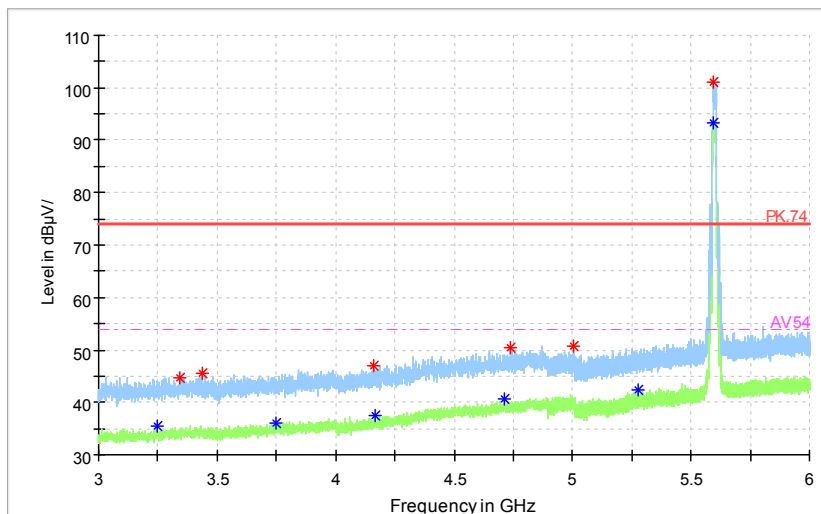

Full Spectrum

Frequency Range: 3GHz -6GHz
Detector: Av mode and PK mode
Modulation type: 802.11a

Full Spectrum

Frequency Range: 6GHz -18GHz
Detector: Av mode and PK mode
Modulation type: 802.11a

Full Spectrum

Frequency Range: 18GHz -40GHz
 Detector: Av mode and PK mode
 Modulation type: 802.11a

Full Spectrum

Frequency Range: 30MHz -1GHz
 Detector: QP mode
 Test Mode: 802.11n(HT20 MIMO)

Full Spectrum

— Preview Result 2-AVG — Preview Result 1-PK+ * Critical_Freqs AVG
* Critical_Freqs PK+ — PK.74 - - - AV54
◆ Final_Result PK+ ◆ Final_Result AVG

Frequency Range: 1GHz -3GHz
Detector: Av mode and PK mode
Modulation type: 802.11n(HT20 MIMO)

Full Spectrum

— Preview Result 2-AVG — Preview Result 1-PK+ * Critical_Freqs AVG
* Critical_Freqs PK+ — PK.74 - - - AV54
◆ Final_Result PK+ ◆ Final_Result AVG