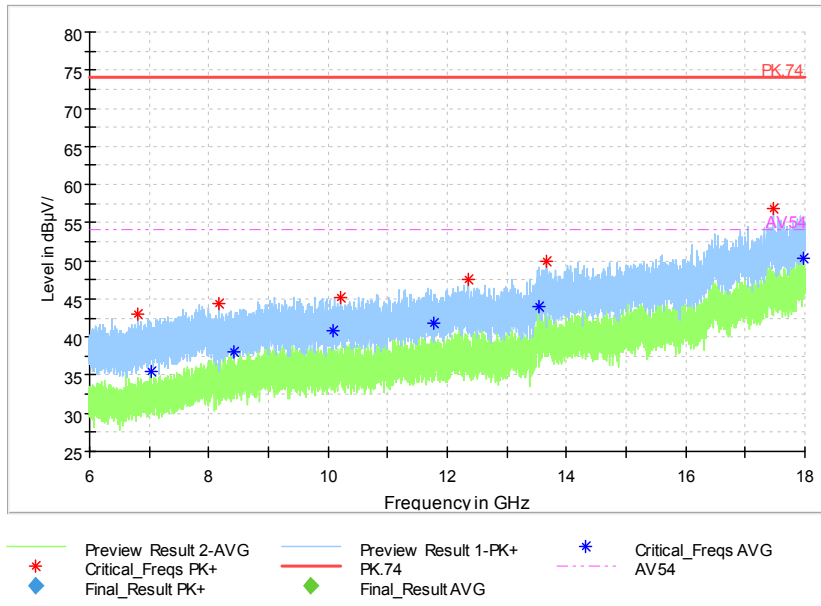

Frequency Range: 18GHz -40GHz
 Detector: Av mode and PK mode
 Modulation type: 802.11a

Full Spectrum

Frequency Range: 30MHz -1GHz
 Detector: QP mode
 Test Mode: 802.11n(HT20 MIMO)

Full Spectrum

— Preview Result 2-AVG — Preview Result 1-PK+ * Critical_Freqs AVG
* Critical_Freqs PK+ — PK.74 - - - AV54
◆ Final_Result PK+ ◆ Final_Result AVG

Frequency Range: 1GHz -3GHz
Detector: Av mode and PK mode
Modulation type: 802.11n(HT20 MIMO)

Full Spectrum

— Preview Result 2-AVG — Preview Result 1-PK+ * Critical_Freqs AVG
* Critical_Freqs PK+ — PK.74 - - - AV54
◆ Final_Result PK+ ◆ Final_Result AVG

Frequency Range: 3GHz -6GHz
Detector: Av mode and PK mode
Modulation type: 802.11n(HT20 MIMO)

Full Spectrum

Frequency Range: 6GHz -18GHz
Detector: Av mode and PK mode
Modulation type: 802.11n(HT20 MIMO)