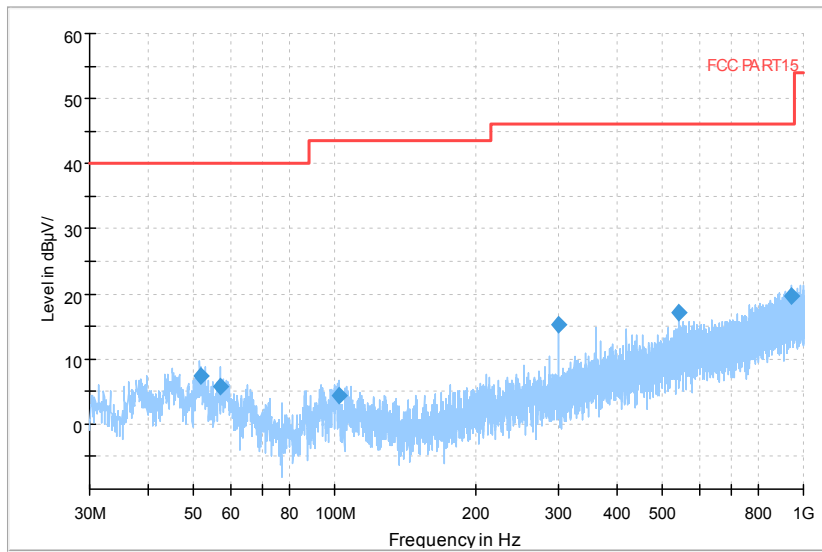

Full Spectrum

— Preview Result 1-PK+   — FCC PART15   ◆ Final_Result QPK

Frequency Range: 30MHz -1GHz
Detector: QP mode
Test Mode: 802.11ac(VHT20 MIMO)