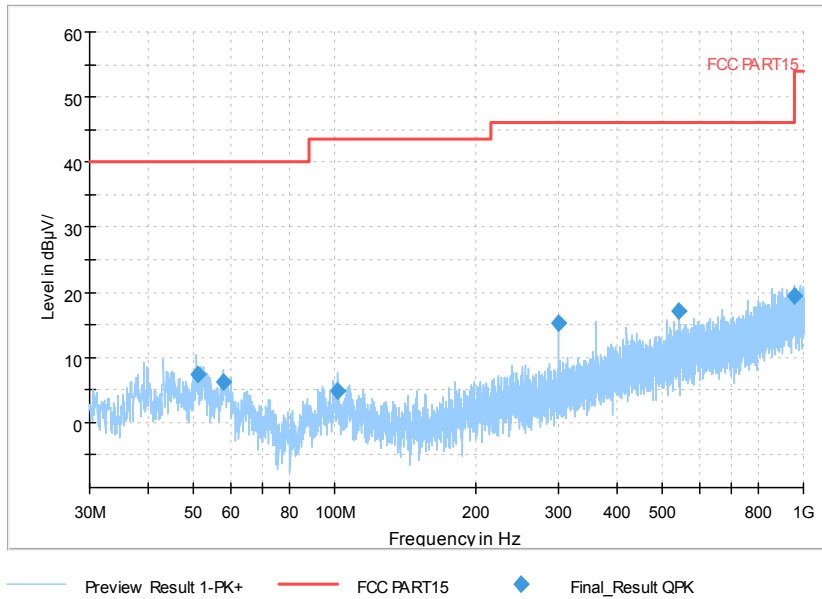

Full Spectrum

Frequency Range: 3GHz -6GHz
 Detector: Av mode and PK mode
 Test Mode: 802.11ac(VHT20 MIMO)

Full Spectrum

Frequency Range: 6GHz -18GHz
 Detector: Av mode and PK mode
 Test Mode: 802.11ac(VHT20 MIMO)

Full Spectrum

	Preview Result 2-AVG		Preview Result 1-PK+		Critical_Freqs AVG
	Critical_Freqs PK+		PK.74		AV54
	Final_Result PK+		Final_Result AVG		

Frequency Range: 18GHz -40GHz
 Detector: Av mode and PK mode
 Test Mode: 802.11ac(VHT20 MIMO)

Carrier frequency (MHz): 5600
Channel No.:120

Full Spectrum

Frequency Range: 30MHz -1GHz
Detector: QP mode
Test Mode: 802.11a

Full Spectrum

Frequency Range: 1GHz -3GHz
Detector: Av mode and PK mode
Modulation type: 802.11a