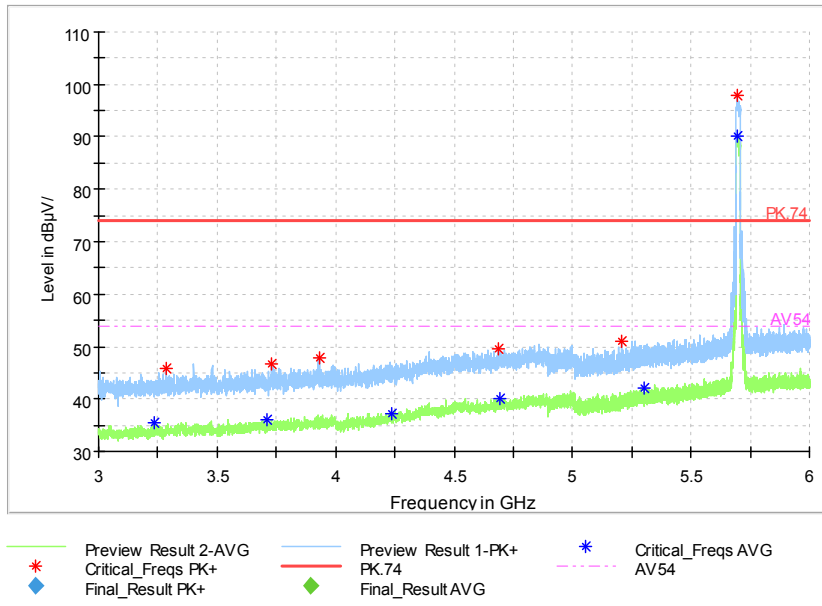

Full Spectrum

Frequency Range: 3GHz -6GHz
 Detector: Av mode and PK mode
 Test Mode: 802.11ac(VHT20 MIMO)

Full Spectrum

Frequency Range: 6GHz -18GHz
 Detector: Av mode and PK mode
 Test Mode: 802.11ac(VHT20 MIMO)

Full Spectrum

Frequency Range: 18GHz -40GHz
 Detector: Av mode and PK mode
 Test Mode: 802.11ac(VHT20 MIMO)

Carrier frequency (MHz): 5700
Channel No.:140

Full Spectrum

Frequency Range: 30MHz -1GHz
Detector: QP mode
Test Mode: 802.11a

Full Spectrum

Frequency Range: 1GHz -3GHz
Detector: Av mode and PK mode
Modulation type: 802.11a

Full Spectrum

Frequency Range: 3GHz -6GHz
 Detector: Av mode and PK mode
 Modulation type: 802.11a

Full Spectrum