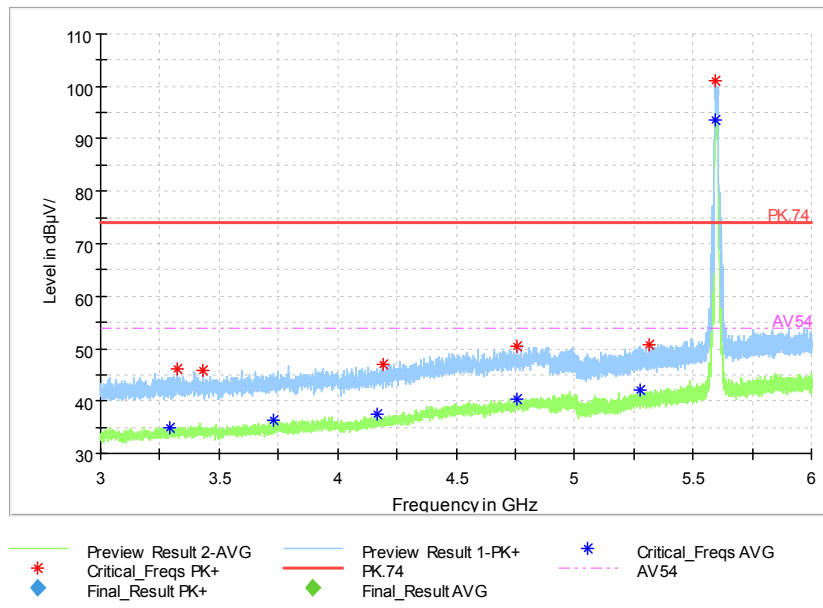

Full Spectrum

Frequency Range: 3GHz -6GHz
Detector: Av mode and PK mode
Test Mode: 802.11ac(VHT20 MIMO)