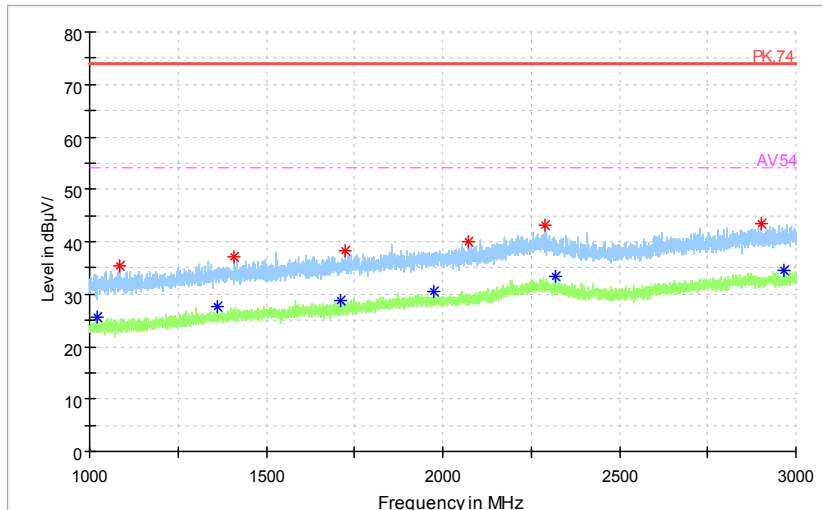

Full Spectrum

Frequency Range: 6GHz -18GHz
 Detector: Av mode and PK mode
 Modulation type: 802.11n(HT40 MIMO)

Full Spectrum

Frequency Range: 18GHz -40GHz
 Detector: Av mode and PK mode
 Modulation type: 802.11n(HT40 MIMO)

Full Spectrum

Frequency Range: 30MHz -1GHz
 Detector: QP mode
 Test Mode: 802.11ac(VHT40 MIMO)

Full Spectrum

— Preview Result 2-AVG — Preview Result 1-PK+ * Critical_Freqs AVG
* Critical_Freqs PK+ — PK.74 - - - AV54
◆ Final_Result PK+ ◆ Final_Result AVG