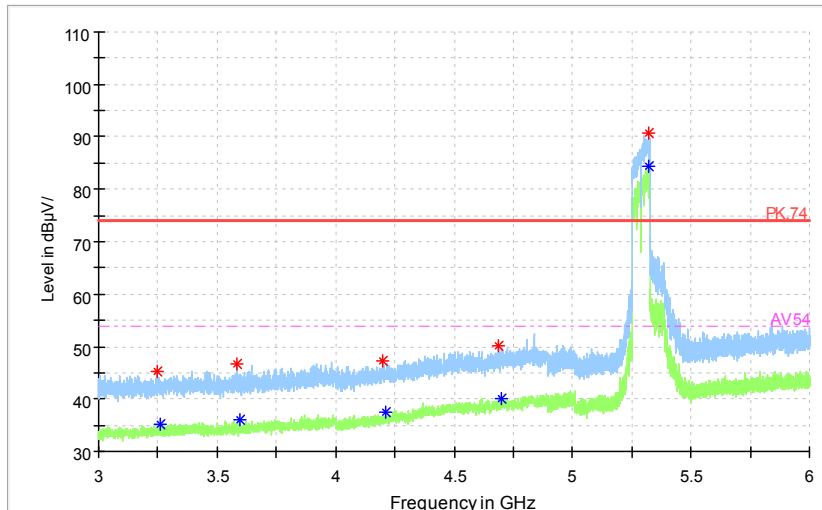

Carrier frequency (MHz): 5290
Channel No.:58

Full Spectrum

Frequency Range: 30MHz -1GHz
Detector: QP mode
Test Mode: 802.11ac(VHT80 MIMO)

Full Spectrum

Frequency Range: 1GHz -3GHz
Detector: Av mode and PK mode
Test Mode: 802.11ac(VHT80 MIMO)

Full Spectrum

◆ Preview Result 2-AVG ◆ Preview Result 1-PK+ * Critical_Freqs AVG
* Critical_Freqs PK+ — PK.74 - - - AV.54
◆ Final_Result PK+ ◆ Final_Result AVG

Frequency Range: 3GHz -6GHz
Detector: Av mode and PK mode
Test Mode: 802.11ac(VHT80 MIMO)