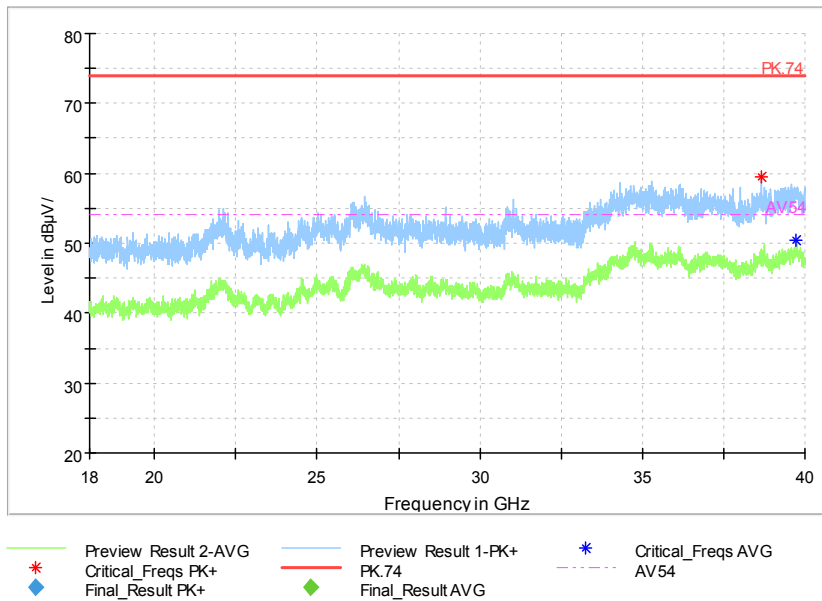

Full Spectrum

Frequency Range: 30MHz -1GHz
 Detector: QP mode
 Test Mode: 802.11ac(VHT40 MIMO)

Full Spectrum

— Preview Result 2-AVG — Preview Result 1-PK+ * Critical_Freqs AVG
* Critical_Freqs PK+ — PK.74 - - - AV54
◆ Final_Result PK+ ◆ Final_Result AVG

Frequency Range: 1GHz -3GHz
Detector: Av mode and PK mode
Test Mode: 802.11ac(VHT40 MIMO)

Full Spectrum

— Preview Result 2-AVG — Preview Result 1-PK+ * Critical_Freqs AVG
* Critical_Freqs PK+ — PK.74 - - - AV54
◆ Final_Result PK+ ◆ Final_Result AVG

Frequency Range: 3GHz -6GHz
Detector: Av mode and PK mode
Test Mode: 802.11ac(VHT40 MIMO)

Full Spectrum

Frequency Range: 6GHz -18GHz
Detector: Av mode and PK mode
Test Mode: 802.11ac(VHT40 MIMO)

Full Spectrum