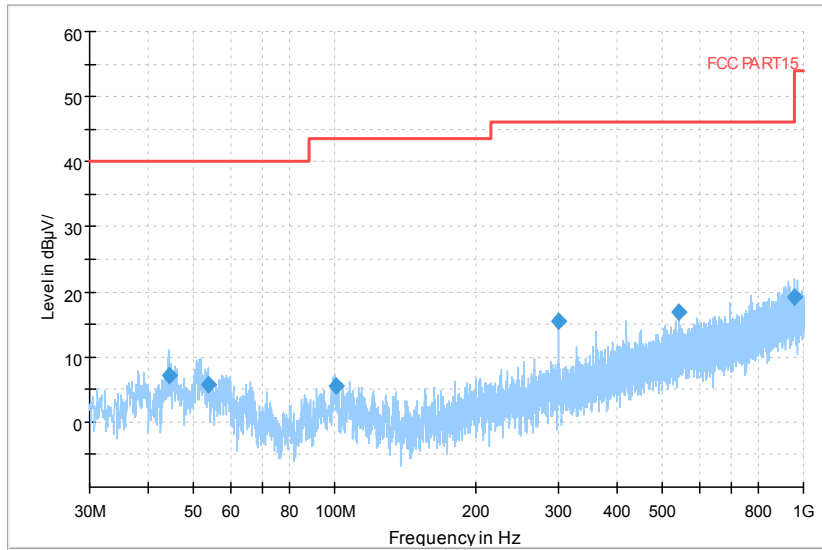

Full Spectrum

Preview Result 1-PK+   FCC PART15   Final_Result QPK

Frequency Range: 30MHz -1GHz
Detector: QP mode
Test Mode: 802.11ac(VHT20 MIMO)