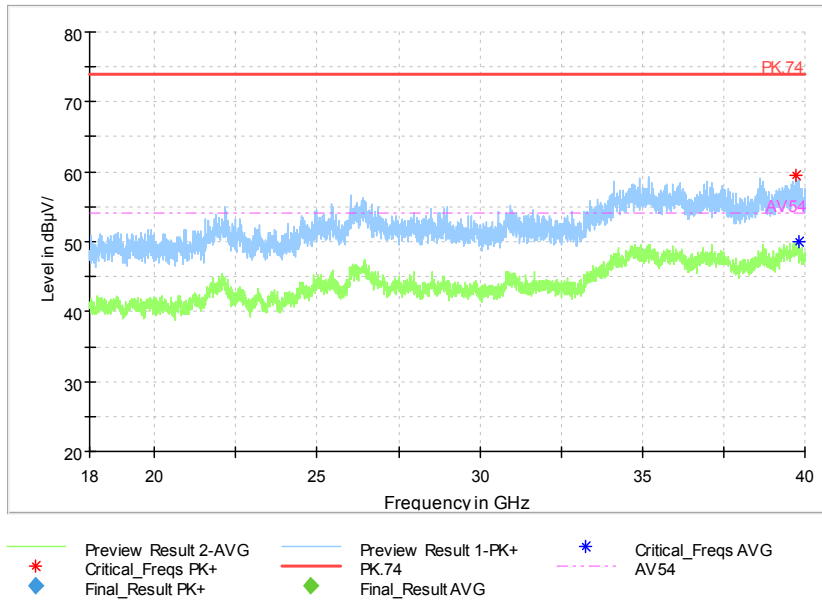

Full Spectrum

Frequency Range: 18GHz -40GHz
 Detector: Av mode and PK mode
 Test Mode: 802.11ac(VHT20 MIMO)

Carrier frequency (MHz): 5700
Channel No.:140

Full Spectrum

Frequency Range: 30MHz -1GHz
Detector: QP mode
Test Mode: 802.11a

Full Spectrum

Frequency Range: 1GHz -3GHz
Detector: Av mode and PK mode
Modulation type: 802.11a

Full Spectrum

Frequency Range: 3GHz -6GHz
 Detector: Av mode and PK mode
 Modulation type: 802.11a

Full Spectrum

Frequency Range: 6GHz -18GHz
 Detector: Av mode and PK mode
 Modulation type: 802.11a

Full Spectrum

Frequency Range: 18GHz -40GHz
 Detector: Av mode and PK mode
 Modulation type: 802.11a

Full Spectrum

Frequency Range: 30MHz -1GHz
 Detector: QP mode
 Test Mode: 802.11n(HT20 MIMO)