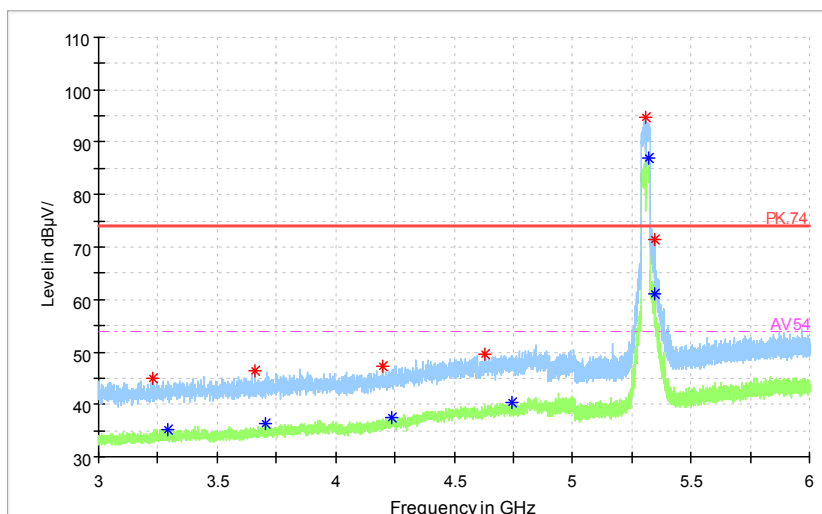

Full Spectrum

— Preview Result 2-AVG   — Preview Result 1-PK+   * Critical_Freqs AVG
* Critical_Freqs PK+   — PK.74   - - - AV54
◆ Final_Result PK+   ◆ Final_Result AVG

Frequency Range: 3GHz -6GHz
Detector: Av mode and PK mode
Test Mode: 802.11ac(VHT40 MIMO)