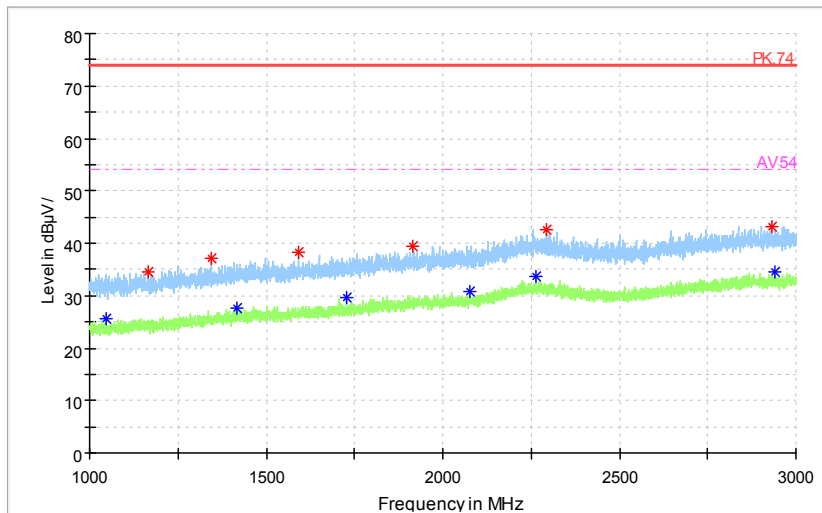

Carrier frequency (MHz): 5310
 Channel No.:62

Full Spectrum

— Preview Result 1-PK+ — FCC PART15 ◆ Final_Result QPK

Frequency Range: 30MHz -1GHz
Detector: QP mode
Test Mode: 802.11n(HT40 MIMO)

Full Spectrum

— Preview Result 2-AVG — Preview Result 1-PK+ * Critical_Freqs AVG
* Critical_Freqs PK+ — PK.74 * AV54
◆ Final_Result PK+ ◆ Final_Result AVG

Frequency Range: 1GHz -3GHz
Detector: Av mode and PK mode
Modulation type: 802.11n(HT40 MIMO)