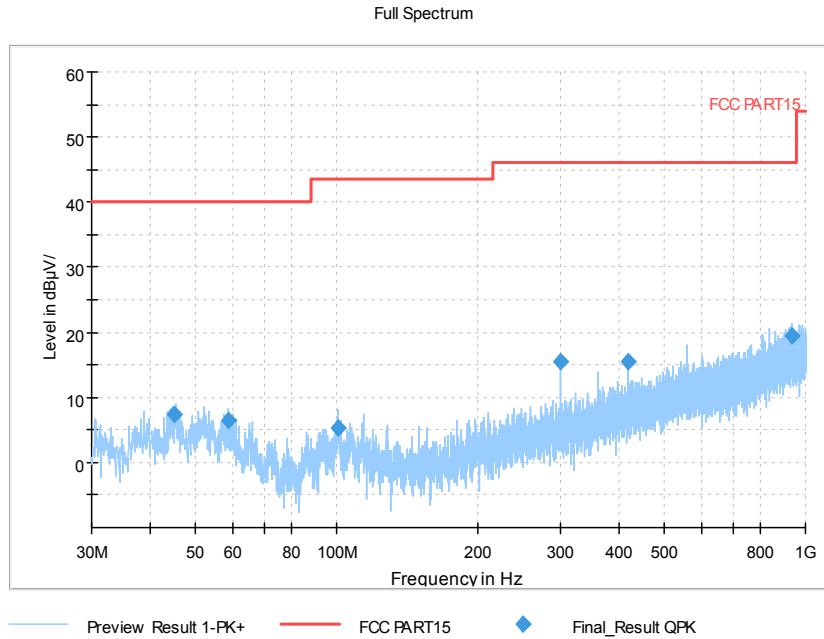

Carrier frequency (MHz): 5270
Channel No.:54

Frequency Range: 30MHz -1GHz
Detector: QP mode
Test Mode: 802.11n(HT40 MIMO)