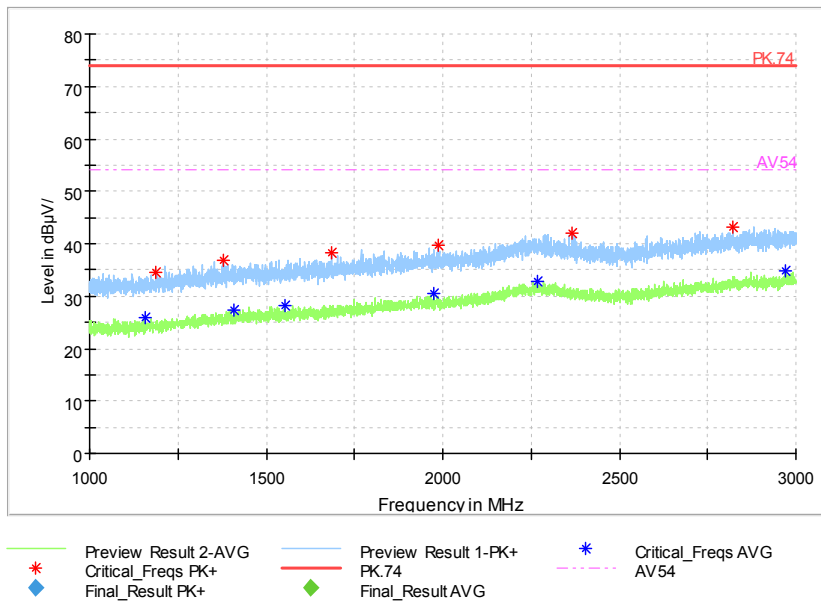

Full Spectrum

Frequency Range: 1GHz -3GHz
Detector: Av mode and PK mode
Test Mode: 802.11ac(VHT40 MIMO)