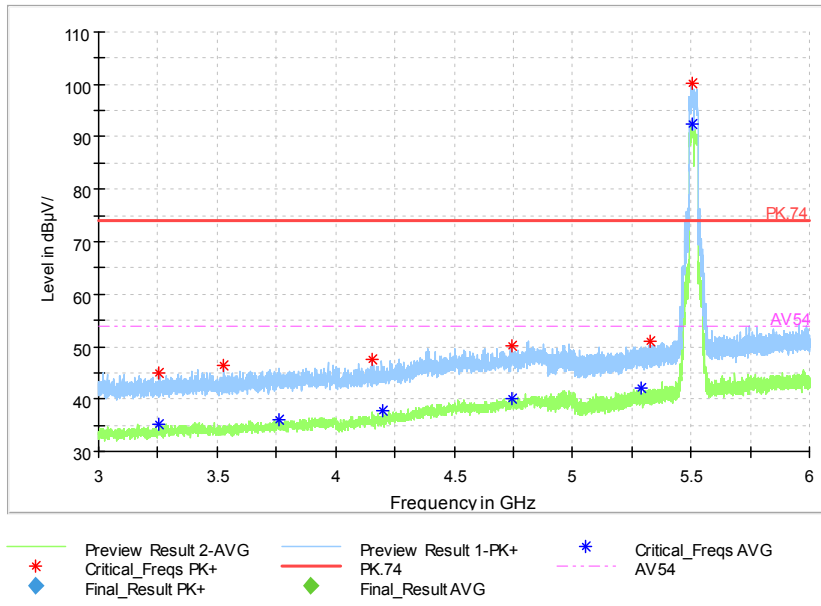

Frequency Range: 6GHz -18GHz
 Detector: Av mode and PK mode
 Test Mode: 802.11ac(VHT20 MIMO)

Full Spectrum

	Preview Result 2-AVG		Preview Result 1-PK+		Critical_Freqs AVG
	Critical_Freqs PK+		PK.74		AV54
	Final_Result PK+		Final_Result AVG		

Frequency Range: 18GHz -40GHz
 Detector: Av mode and PK mode
 Test Mode: 802.11ac(VHT20 MIMO)

Carrier frequency (MHz): 5510
Channel No.:102

Full Spectrum

Frequency Range: 30MHz -1GHz
 Detector: QP mode
 Test Mode: 802.11n(HT40 MIMO)

Full Spectrum

Frequency Range: 1GHz -3GHz
 Detector: Av mode and PK mode
 Modulation type: 802.11n(HT40 MIMO)

Full Spectrum

Frequency Range: 3GHz -6GHz
 Detector: Av mode and PK mode
 Modulation type: 802.11n(HT40 MIMO)