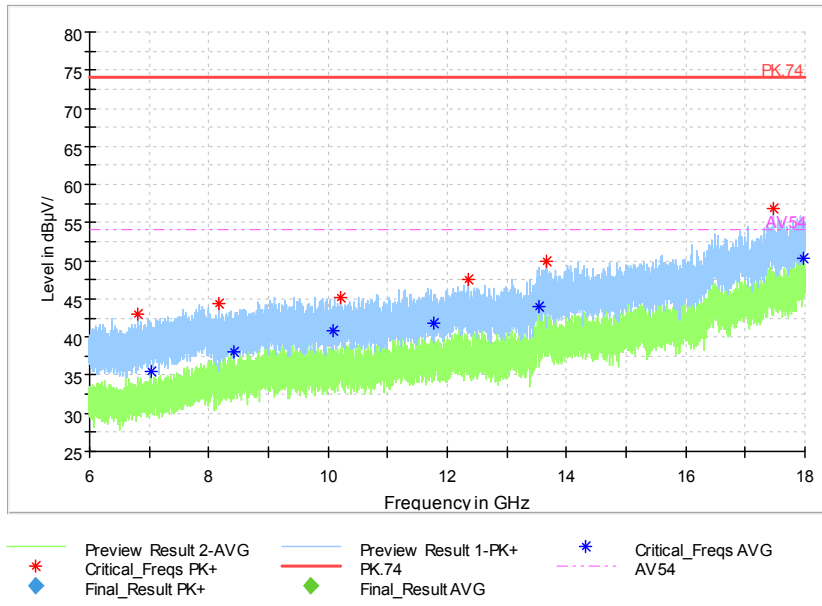

Full Spectrum

Frequency Range: 30MHz -1GHz
 Detector: QP mode
 Test Mode: 802.11ac(VHT40 MIMO)

Full Spectrum

— Preview Result 2-AVG — Preview Result 1-PK+ * Critical_Freqs AVG
* Critical_Freqs PK+ — PK.74 - - - AV54
◆ Final_Result PK+ ◆ Final_Result AVG

Frequency Range: 1GHz -3GHz
Detector: Av mode and PK mode
Test Mode: 802.11ac(VHT40 MIMO)

Full Spectrum

— Preview Result 2-AVG — Preview Result 1-PK+ * Critical_Freqs AVG
* Critical_Freqs PK+ — PK.74 - - - AV54
◆ Final_Result PK+ ◆ Final_Result AVG

Frequency Range: 3GHz -6GHz
Detector: Av mode and PK mode
Test Mode: 802.11ac(VHT40 MIMO)

Full Spectrum

Frequency Range: 6GHz -18GHz
Detector: Av mode and PK mode
Test Mode: 802.11ac(VHT40 MIMO)

Full Spectrum