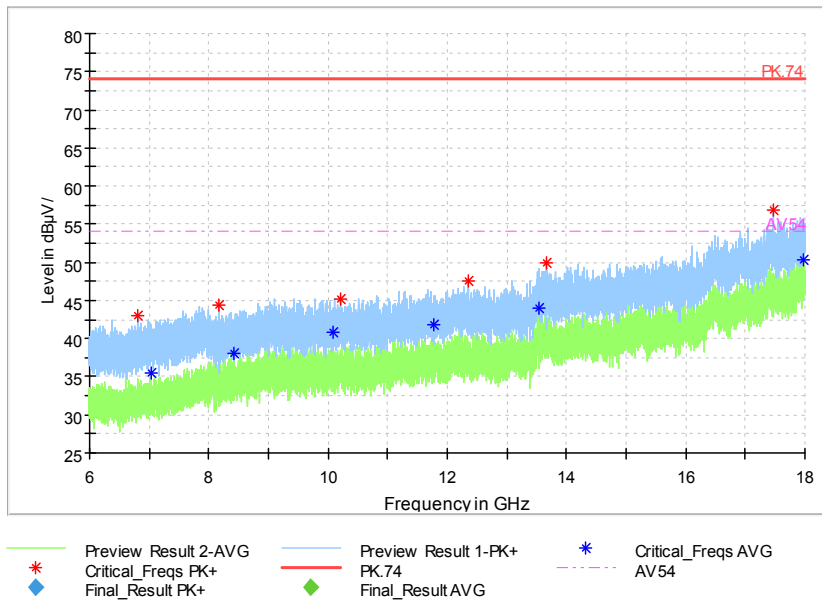

Full Spectrum

Frequency Range: 18GHz -40GHz
Detector: Av mode and PK mode
Modulation type: 802.11n(HT20 MIMO)

Full Spectrum

Preview Result 1-PK+ FCC PART15 Final_Result QPK

Frequency Range: 30MHz -1GHz
Detector: QP mode
Test Mode: 802.11ac(VHT20 MIMO)

Full Spectrum

Preview Result 2-AVG Preview Result 1-PK+ Critical_Freqs AVG
Critical_Freqs PK+ PK.74 AV54
Final_Result PK+ Final_Result AVG

Frequency Range: 1GHz -3GHz
Detector: Av mode and PK mode
Test Mode: 802.11ac(VHT20 MIMO)

Full Spectrum

Frequency Range: 3GHz -6GHz
 Detector: Av mode and PK mode
 Test Mode: 802.11ac(VHT20 MIMO)

Full Spectrum

Frequency Range: 6GHz -18GHz
 Detector: Av mode and PK mode
 Test Mode: 802.11ac(VHT20 MIMO)