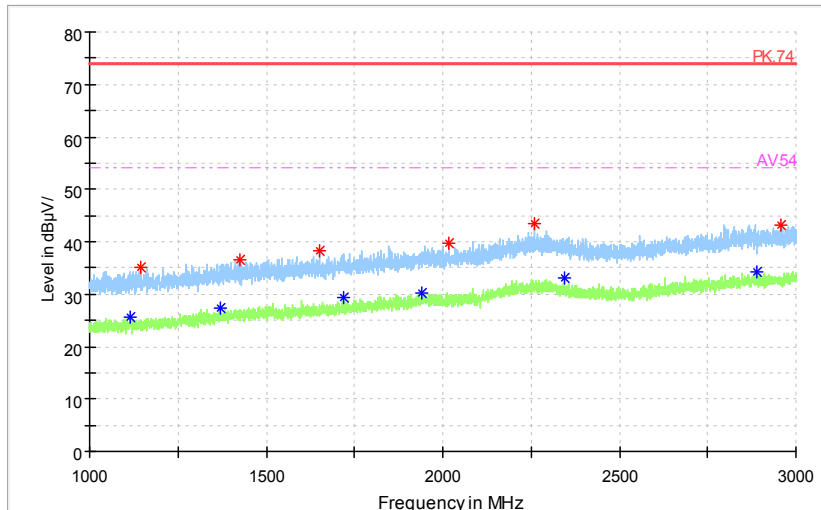

Full Spectrum

Frequency Range: 3GHz -6GHz
 Detector: Av mode and PK mode
 Modulation type: 802.11a

Full Spectrum

Frequency Range: 6GHz -18GHz
 Detector: Av mode and PK mode
 Modulation type: 802.11a

Full Spectrum

Frequency Range: 18GHz -40GHz
 Detector: Av mode and PK mode
 Modulation type: 802.11a

Full Spectrum

Frequency Range: 30MHz -1GHz
 Detector: QP mode
 Test Mode: 802.11n(HT20 MIMO)

Full Spectrum

— Preview Result 2-AVG — Preview Result 1-PK+ * Critical_Freqs AVG
* Critical_Freqs PK+ — PK.74 - - - AV54
◆ Final_Result PK+ ◆ Final_Result AVG