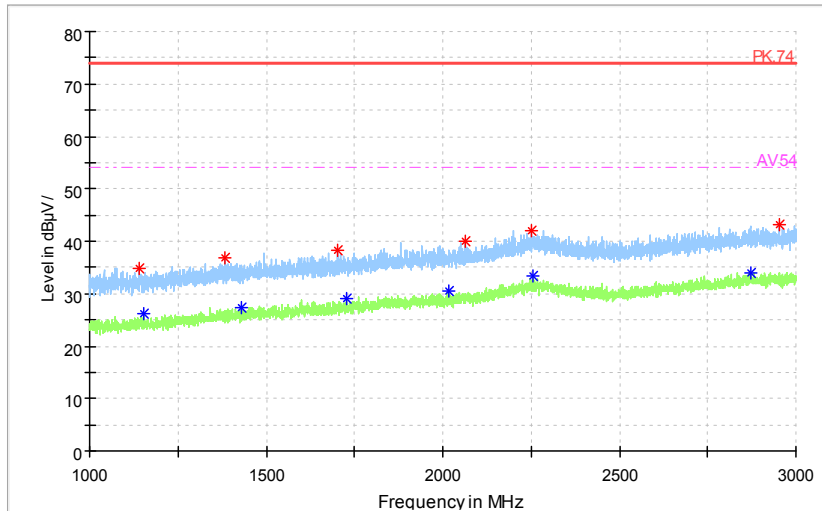

Frequency Range: 3GHz -6GHz
Detector: Av mode and PK mode
Modulation type: 802.11n(HT20 MIMO)

Full Spectrum

Frequency Range: 6GHz -18GHz
Detector: Av mode and PK mode
Modulation type: 802.11n(HT20 MIMO)

Full Spectrum

Frequency Range: 18GHz -40GHz
Detector: Av mode and PK mode
Modulation type: 802.11n(HT20 MIMO)

Full Spectrum

Preview Result 1-PK+ FCC PART15 Final_Result QPK

Frequency Range: 30MHz -1GHz
Detector: QP mode
Test Mode: 802.11ac(VHT20 MIMO)

Full Spectrum

Preview Result 2-AVG Preview Result 1-PK+ Critical_Freqs AVG
Critical_Freqs PK+ PK.74 AV54
Final_Result PK+ Final_Result AVG

Frequency Range: 1GHz -3GHz
Detector: Av mode and PK mode
Test Mode: 802.11ac(VHT20 MIMO)