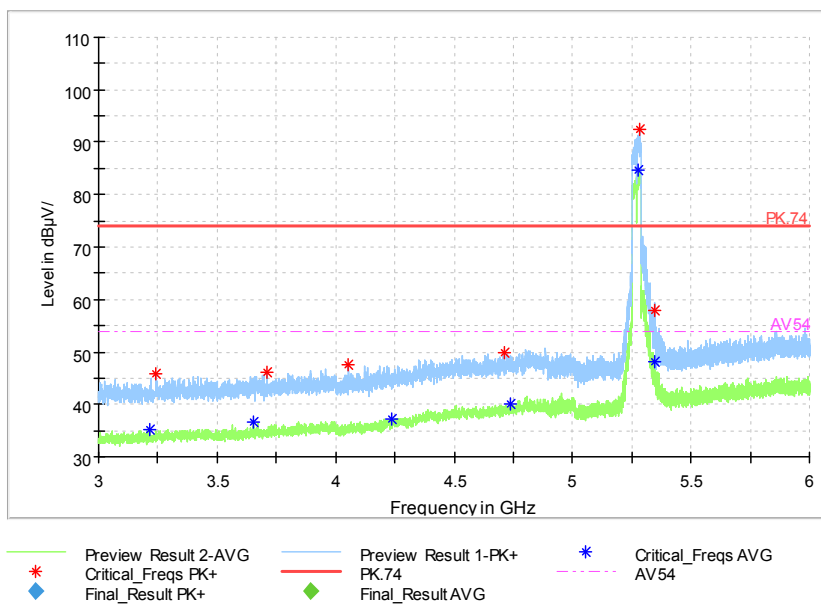

Full Spectrum

Frequency Range: 3GHz -6GHz
Detector: Av mode and PK mode
Test Mode: 802.11ac(VHT40 MIMO)