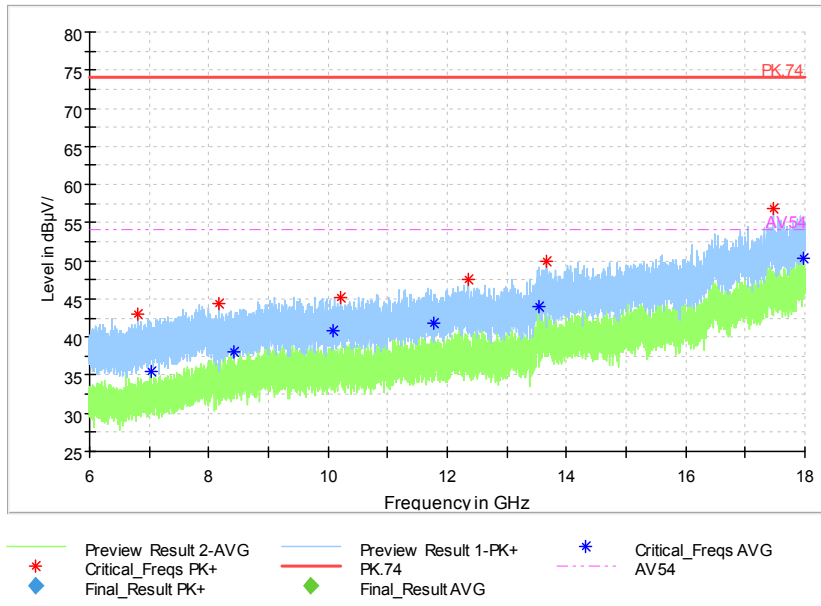

Full Spectrum

Frequency Range: 6GHz -18GHz
Detector: Av mode and PK mode
Test Mode: 802.11ac(VHT40 MIMO)