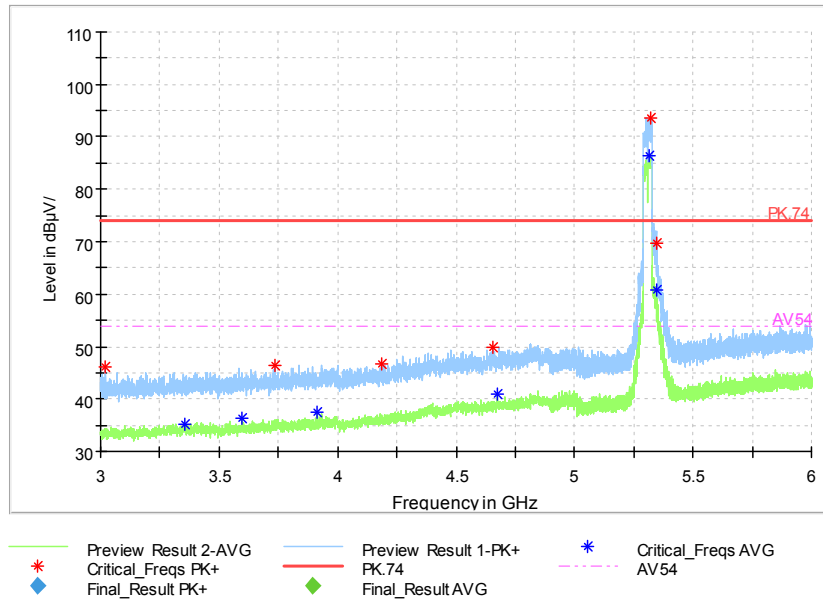

Full Spectrum

Frequency Range: 3GHz -6GHz
Detector: Av mode and PK mode
Modulation type: 802.11n(HT40 MIMO)