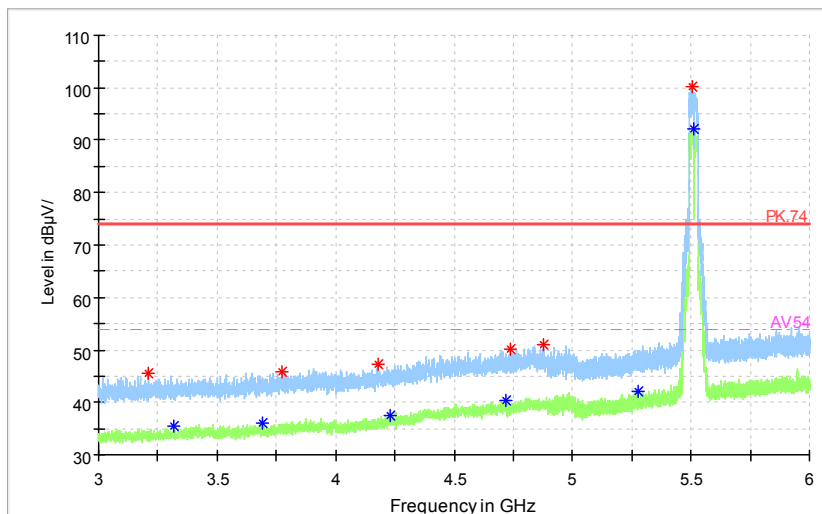

Full Spectrum

Frequency Range: 6GHz -18GHz
 Detector: Av mode and PK mode
 Modulation type: 802.11n(HT40 MIMO)

Full Spectrum

Frequency Range: 18GHz -40GHz
 Detector: Av mode and PK mode
 Modulation type: 802.11n(HT40 MIMO)

Full Spectrum

Frequency Range: 30MHz -1GHz
 Detector: QP mode
 Test Mode: 802.11ac(VHT40 MIMO)

Full Spectrum

— Preview Result 2-AVG — Preview Result 1-PK+ * Critical_Freqs AVG
* Critical_Freqs PK+ — PK.74 - - - AV54
◆ Final_Result PK+ ◆ Final_Result AVG

Frequency Range: 1GHz -3GHz
Detector: Av mode and PK mode
Test Mode: 802.11ac(VHT40 MIMO)

Full Spectrum

— Preview Result 2-AVG — Preview Result 1-PK+ * Critical_Freqs AVG
* Critical_Freqs PK+ — PK.74 - - - AV54
◆ Final_Result PK+ ◆ Final_Result AVG