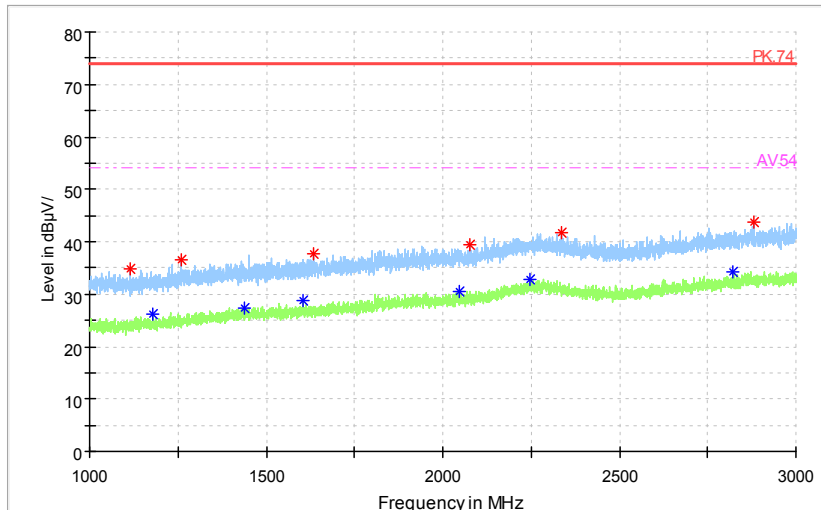

Carrier frequency (MHz): 5600
Channel No.:120

Full Spectrum

Frequency Range: 30MHz -1GHz
Detector: QP mode
Test Mode: 802.11a

Full Spectrum

Frequency Range: 1GHz -3GHz
Detector: Av mode and PK mode
Modulation type: 802.11a

Full Spectrum

Frequency Range: 3GHz -6GHz
Detector: Av mode and PK mode
Modulation type: 802.11a

Full Spectrum

Frequency Range: 6GHz -18GHz
Detector: Av mode and PK mode
Modulation type: 802.11a

Full Spectrum

Frequency Range: 18GHz -40GHz
 Detector: Av mode and PK mode
 Modulation type: 802.11a

Full Spectrum

Frequency Range: 30MHz -1GHz
 Detector: QP mode
 Test Mode: 802.11n(HT20 MIMO)

Full Spectrum

— Preview Result 2-AVG — Preview Result 1-PK+ * Critical_Freqs AVG
* Critical_Freqs PK+ — PK.74 - - - AV54
◆ Final_Result PK+ ◆ Final_Result AVG