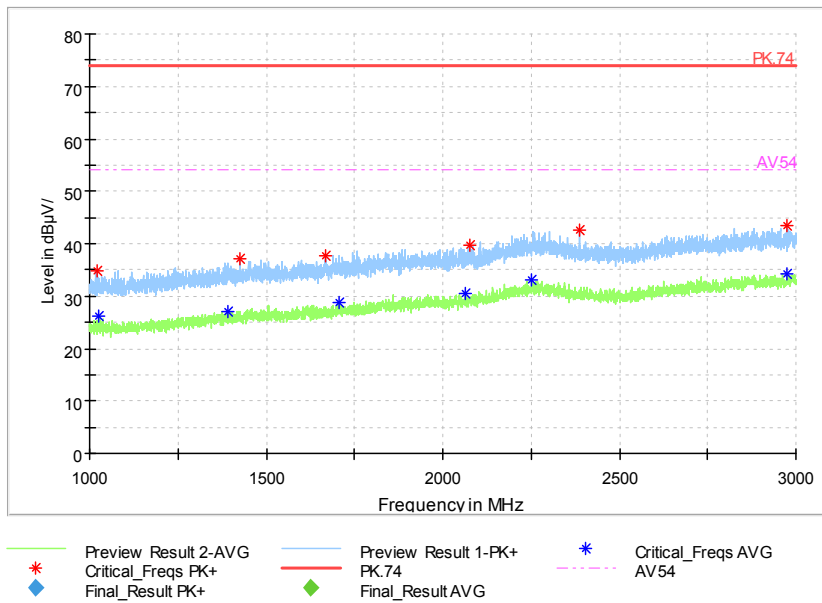

Frequency Range: 6GHz -18GHz
 Detector: Av mode and PK mode
 Test Mode: 802.11ac(VHT20 MIMO)

Full Spectrum

	Preview Result 2-AVG		Preview Result 1-PK+		Critical_Freqs AVG
	Critical_Freqs PK+		PK.74		AV54
	Final_Result PK+		Final_Result AVG		

Frequency Range: 18GHz -40GHz
 Detector: Av mode and PK mode
 Test Mode: 802.11ac(VHT20 MIMO)

Carrier frequency (MHz): 5510
Channel No.:102

Full Spectrum

Frequency Range: 30MHz -1GHz
 Detector: QP mode
 Test Mode: 802.11n(HT40 MIMO)

Full Spectrum

Frequency Range: 1GHz -3GHz
 Detector: Av mode and PK mode
 Modulation type: 802.11n(HT40 MIMO)

Full Spectrum

Frequency Range: 3GHz -6GHz
 Detector: Av mode and PK mode
 Modulation type: 802.11n(HT40 MIMO)