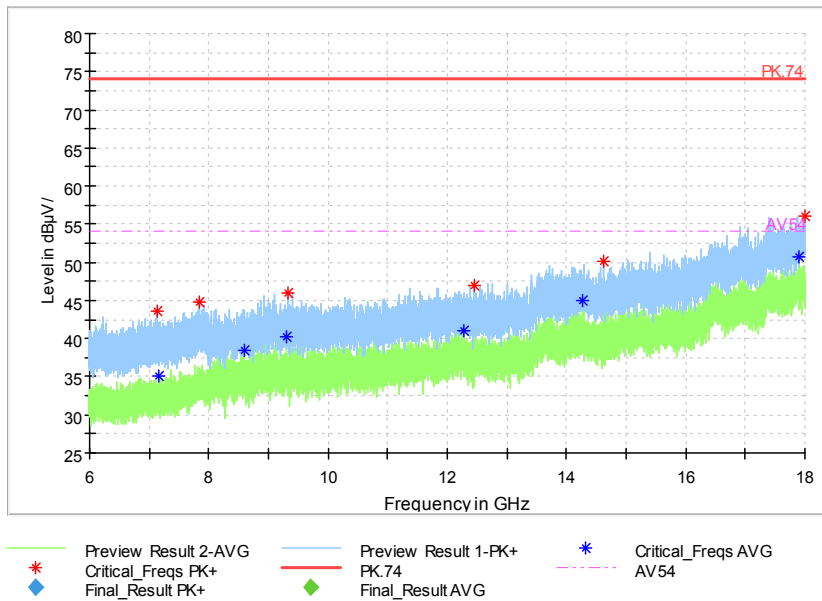

Full Spectrum

Frequency Range: 3GHz -6GHz
 Detector: Av mode and PK mode
 Modulation type: 802.11a

Full Spectrum

Frequency Range: 6GHz -18GHz
 Detector: Av mode and PK mode
 Modulation type: 802.11a

Full Spectrum