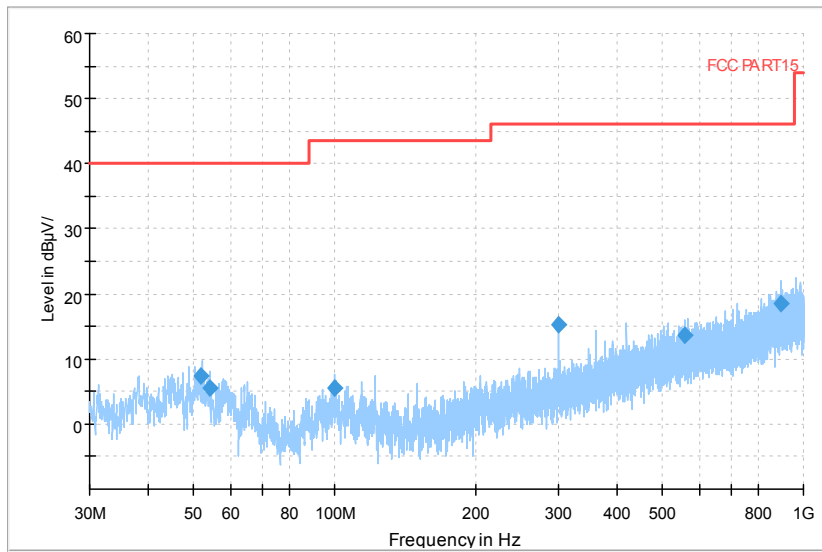

Full Spectrum

— Preview Result 1-PK+   — FCC PART15   ◆ Final_Result QPK

Frequency Range: 30MHz -1GHz
Detector: QP mode
Test Mode: 802.11ac(VHT20 MIMO)