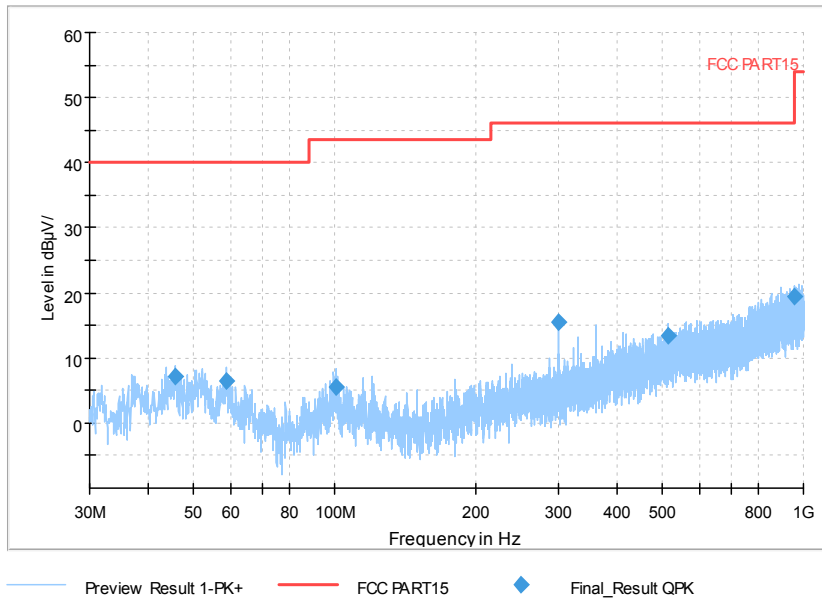

Full Spectrum

Frequency Range: 6GHz -18GHz
 Detector: Av mode and PK mode
 Modulation type: 802.11n(HT40 MIMO)

Full Spectrum

Frequency Range: 18GHz -40GHz
 Detector: Av mode and PK mode
 Modulation type: 802.11n(HT40 MIMO)

Full Spectrum

Frequency Range: 30MHz -1GHz
 Detector: QP mode
 Test Mode: 802.11ac(VHT40 MIMO)

Full Spectrum

— Preview Result 2-AVG — Preview Result 1-PK+ * Critical_Freqs AVG
* Critical_Freqs PK+ — PK.74 - - - AV54
◆ Final_Result PK+ ◆ Final_Result AVG