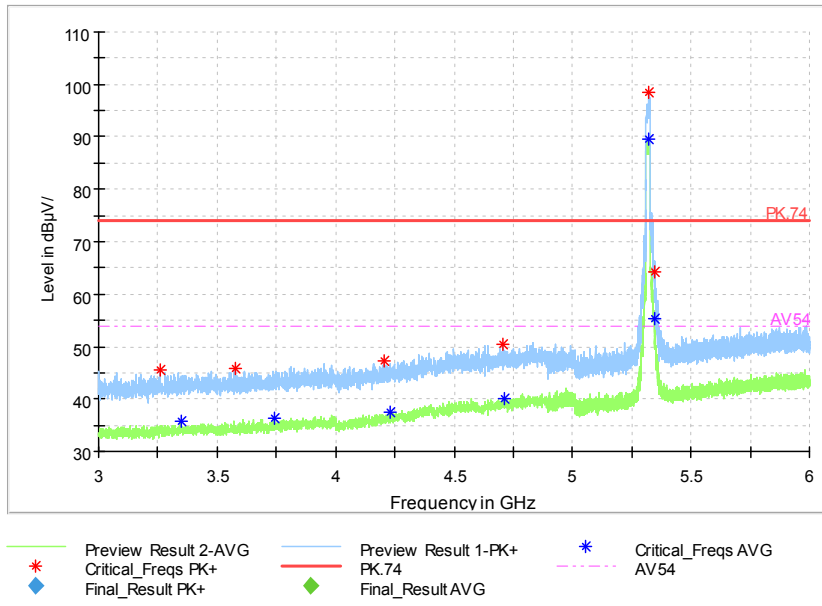

Full Spectrum

Frequency Range: 3GHz -6GHz
Detector: Av mode and PK mode
Test Mode: 802.11ac(VHT20 MIMO)