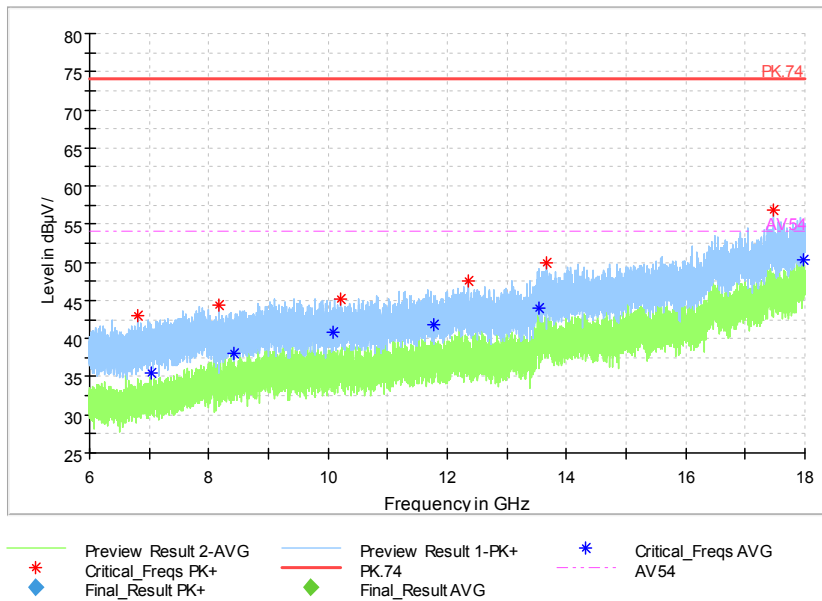

Full Spectrum

Frequency Range: 6GHz -18GHz
 Detector: Av mode and PK mode
 Modulation type: 802.11n(HT20 MIMO)

Full Spectrum

Frequency Range: 18GHz -40GHz
 Detector: Av mode and PK mode
 Modulation type: 802.11n(HT20 MIMO)

Full Spectrum

— Preview Result 1-PK+ — FCC PART15 ◆ Final_Result QPK

Frequency Range: 30MHz -1GHz
Detector: QP mode
Test Mode: 802.11ac(VHT20 MIMO)

Full Spectrum

— Preview Result 2-AVG — Preview Result 1-PK+ * Critical_Freqs AVG
* Critical_Freqs PK+ — PK.74 ◆ Final_Result PK+
◆ Final_Result PK+ ◆ Final_Result AVG — AV54

Frequency Range: 1GHz -3GHz
Detector: Av mode and PK mode
Test Mode: 802.11ac(VHT20 MIMO)

Full Spectrum

Frequency Range: 3GHz -6GHz
 Detector: Av mode and PK mode
 Test Mode: 802.11ac(VHT20 MIMO)

Full Spectrum