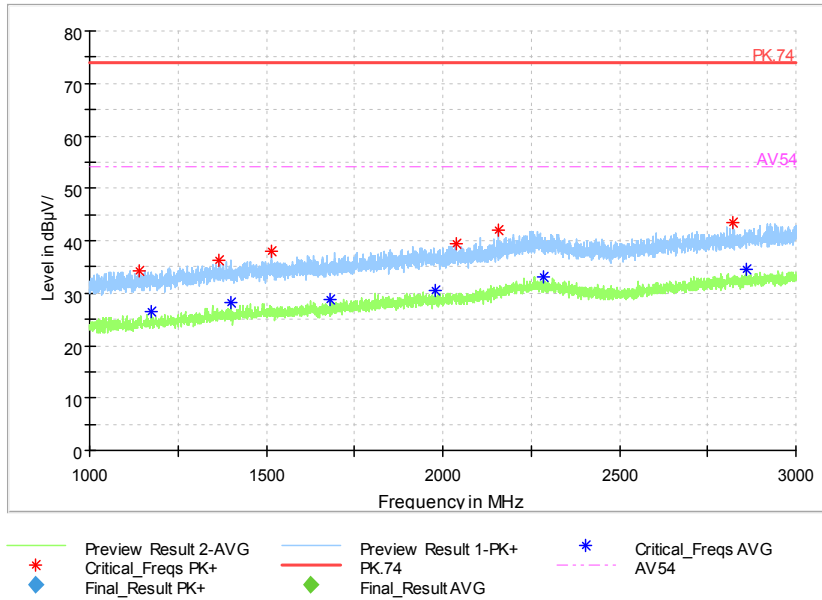

Full Spectrum

Frequency Range: 3GHz -6GHz
 Detector: Av mode and PK mode
 Test Mode: 802.11ac(VHT20 MIMO)

Full Spectrum

Frequency Range: 6GHz -18GHz
 Detector: Av mode and PK mode
 Test Mode: 802.11ac(VHT20 MIMO)

Full Spectrum

	Preview Result 2-AVG		Preview Result 1-PK+		Critical_Freqs AVG
	Critical_Freqs PK+		PK.74		AV54
	Final_Result PK+		Final_Result AVG		

Frequency Range: 18GHz -40GHz
 Detector: Av mode and PK mode
 Test Mode: 802.11ac(VHT20 MIMO)

Carrier frequency (MHz): 5600
Channel No.:120

Full Spectrum

Frequency Range: 30MHz -1GHz
Detector: QP mode
Test Mode: 802.11a

Full Spectrum

Frequency Range: 1GHz -3GHz
Detector: Av mode and PK mode
Modulation type: 802.11a