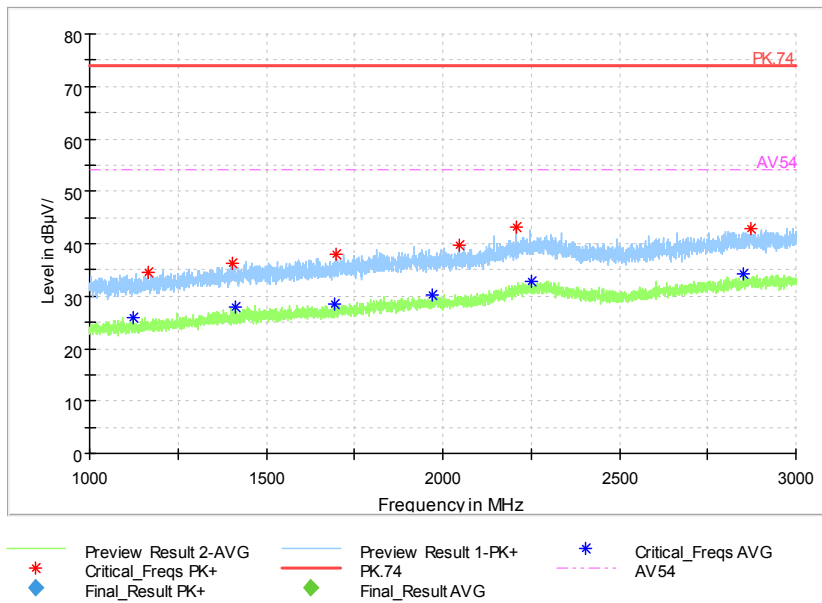

Full Spectrum

Frequency Range: 3GHz -6GHz
 Detector: Av mode and PK mode
 Test Mode: 802.11ac(VHT20 MIMO)

Full Spectrum

Frequency Range: 6GHz -18GHz
 Detector: Av mode and PK mode
 Test Mode: 802.11ac(VHT20 MIMO)

Full Spectrum

Frequency Range: 18GHz -40GHz
 Detector: Av mode and PK mode
 Test Mode: 802.11ac(VHT20 MIMO)

Carrier frequency (MHz): 5700
Channel No.:140

Full Spectrum

Frequency Range: 30MHz -1GHz
Detector: QP mode
Test Mode: 802.11a

Full Spectrum

Frequency Range: 1GHz -3GHz
Detector: Av mode and PK mode
Modulation type: 802.11a

Full Spectrum

Frequency Range: 3GHz -6GHz
 Detector: Av mode and PK mode
 Modulation type: 802.11a

Full Spectrum