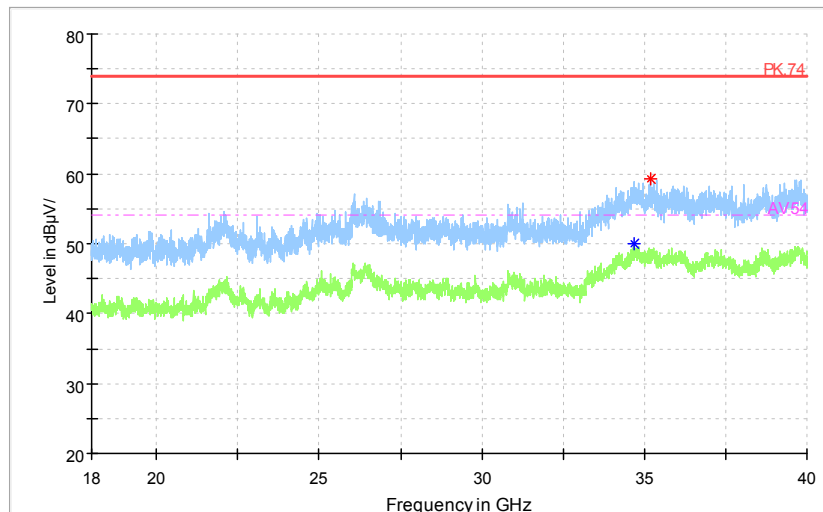

Full Spectrum

Frequency Range: 3GHz -6GHz
 Detector: Av mode and PK mode
 Test Mode: 802.11ac(VHT20 MIMO)

Full Spectrum

Frequency Range: 6GHz -18GHz
 Detector: Av mode and PK mode
 Test Mode: 802.11ac(VHT20 MIMO)

Full Spectrum

	Preview Result 2-AVG		Preview Result 1-PK+		Critical_Freqs AVG
	Critical_Freqs PK+		PK.74		AV54
	Final_Result PK+		Final_Result AVG		

Frequency Range: 18GHz -40GHz
Detector: Av mode and PK mode
Test Mode: 802.11ac(VHT20 MIMO)