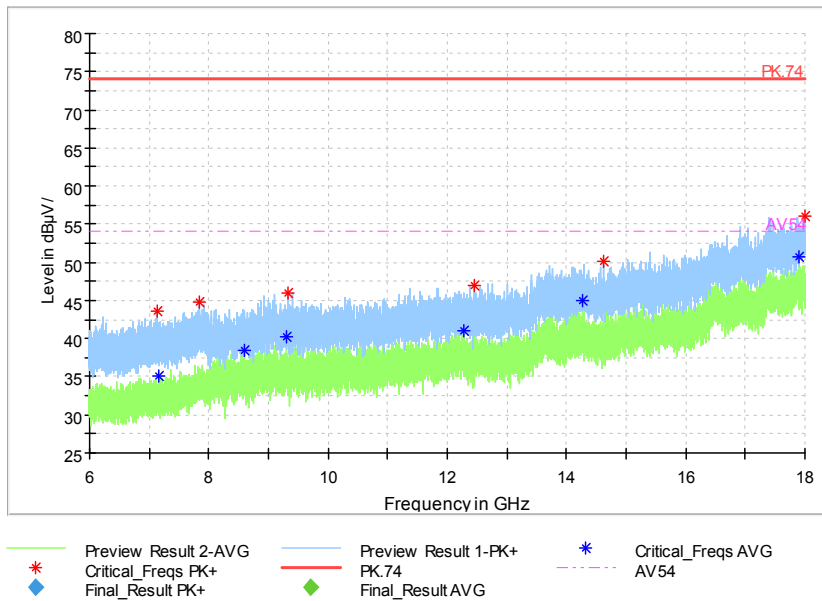

Full Spectrum

Frequency Range: 18GHz -40GHz
 Detector: Av mode and PK mode
 Test Mode: 802.11ac(VHT20 MIMO)

Carrier frequency (MHz): 5700
Channel No.:140

Full Spectrum

Frequency Range: 30MHz -1GHz
Detector: QP mode
Test Mode: 802.11a

Full Spectrum

Frequency Range: 1GHz -3GHz
Detector: Av mode and PK mode
Modulation type: 802.11a

Full Spectrum

Frequency Range: 3GHz -6GHz
 Detector: Av mode and PK mode
 Modulation type: 802.11a

Full Spectrum

Frequency Range: 6GHz -18GHz
 Detector: Av mode and PK mode
 Modulation type: 802.11a

Full Spectrum

Frequency Range: 18GHz -40GHz
 Detector: Av mode and PK mode
 Modulation type: 802.11a

Full Spectrum

Frequency Range: 30MHz -1GHz
 Detector: QP mode
 Test Mode: 802.11n(HT20 MIMO)