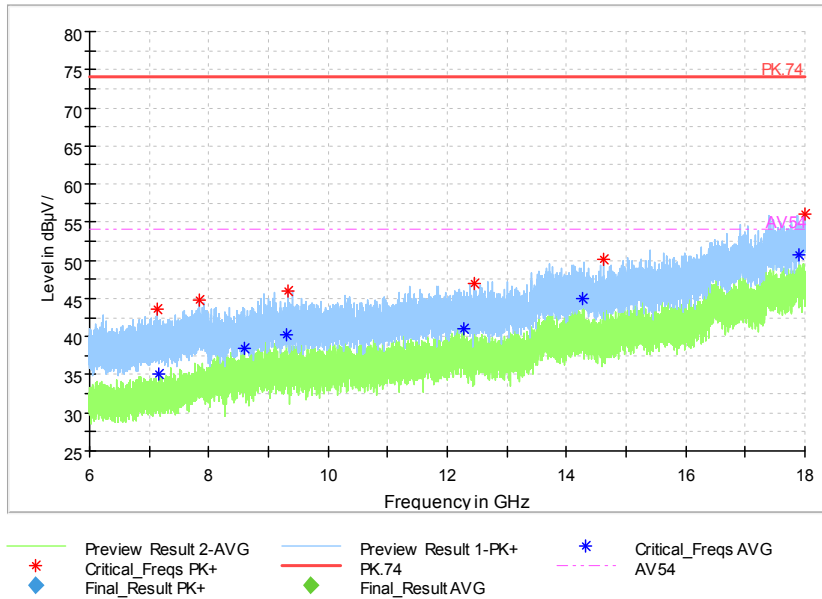

Carrier frequency (MHz): 5500
Channel No.:100

Full Spectrum

Frequency Range: 30MHz -1GHz
Detector: QP mode
Test Mode: 802.11a

Full Spectrum

Frequency Range: 1GHz -3GHz
Detector: Av mode and PK mode
Modulation type: 802.11a

Full Spectrum

Frequency Range: 3GHz -6GHz
 Detector: Av mode and PK mode
 Modulation type: 802.11a

Full Spectrum

Frequency Range: 6GHz -18GHz
 Detector: Av mode and PK mode
 Modulation type: 802.11a

Full Spectrum