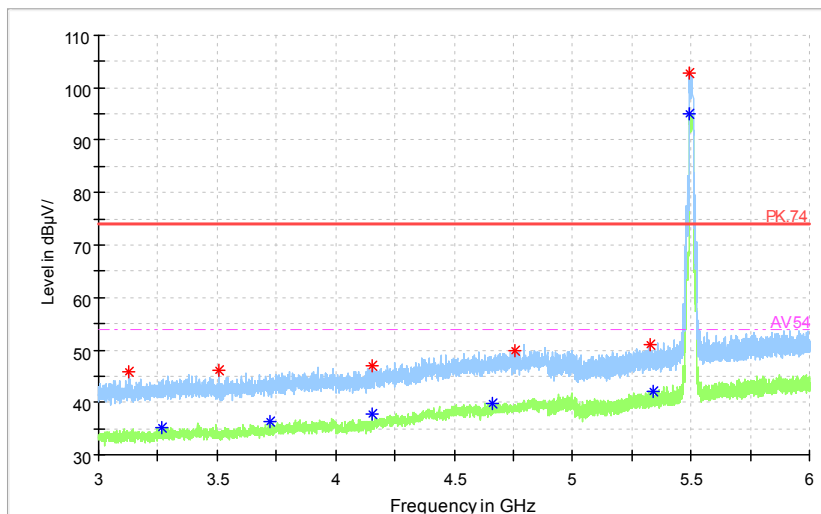

Full Spectrum

Frequency Range: 3GHz -6GHz
 Detector: Av mode and PK mode
 Modulation type: 802.11a

Full Spectrum

Frequency Range: 6GHz -18GHz
 Detector: Av mode and PK mode
 Modulation type: 802.11a

Full Spectrum

Frequency Range: 18GHz -40GHz
 Detector: Av mode and PK mode
 Modulation type: 802.11a

Full Spectrum

Frequency Range: 30MHz -1GHz
 Detector: QP mode
 Test Mode: 802.11n(HT20 MIMO)

Full Spectrum

— Preview Result 2-AVG — Preview Result 1-PK+ * Critical_Freqs AVG
* Critical_Freqs PK+ — PK.74 - - - AV54
◆ Final_Result PK+ ◆ Final_Result AVG

Frequency Range: 1GHz -3GHz
Detector: Av mode and PK mode
Modulation type: 802.11n(HT20 MIMO)

Full Spectrum

— Preview Result 2-AVG — Preview Result 1-PK+ * Critical_Freqs AVG
* Critical_Freqs PK+ — PK.74 - - - AV54
◆ Final_Result PK+ ◆ Final_Result AVG