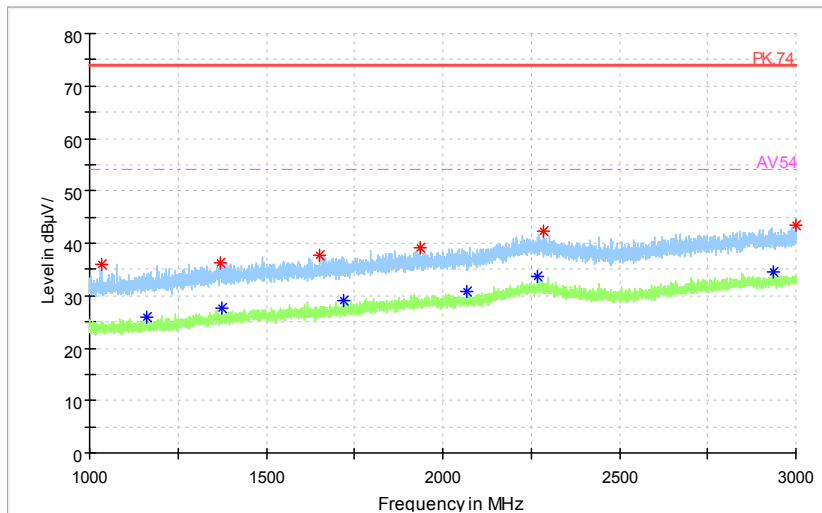

Full Spectrum

— Preview Result 2-AVG   — Preview Result 1-PK+   * Critical_Freqs AVG
* Critical_Freqs PK+   — PK.74   ◆ Final_Result PK+
◆ Final_Result PK+   ◆ Final_Result AVG   — AV54

Frequency Range: 1GHz -3GHz
Detector: Av mode and PK mode
Test Mode: 802.11ac(VHT20 MIMO)