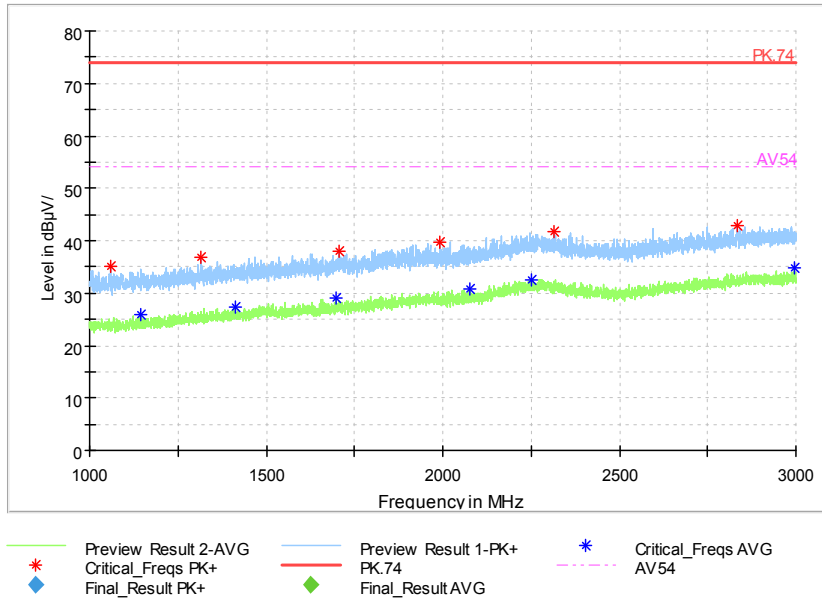

Full Spectrum

Frequency Range: 6GHz -18GHz
Detector: Av mode and PK mode
Test Mode: 802.11ac(VHT40 MIMO)

Full Spectrum

Frequency Range: 18GHz -40GHz
Detector: Av mode and PK mode
Test Mode: 802.11ac(VHT40 MIMO)

Carrier frequency (MHz): 5290
Channel No.:58

Full Spectrum

Frequency Range: 30MHz -1GHz
Detector: QP mode
Test Mode: 802.11ac(VHT80 MIMO)

Full Spectrum

Frequency Range: 1GHz -3GHz
Detector: Av mode and PK mode
Test Mode: 802.11ac(VHT80 MIMO)