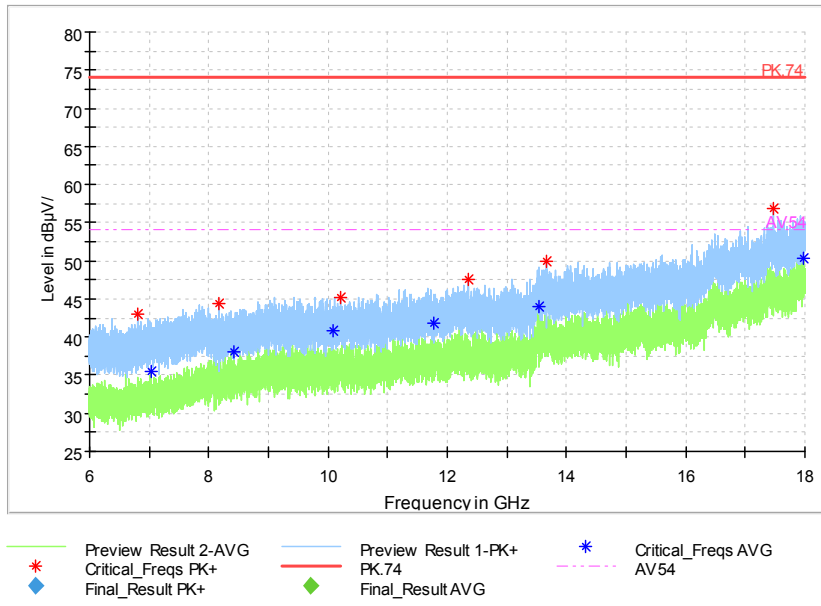

Full Spectrum

Frequency Range: 1GHz -3GHz
Detector: Av mode and PK mode
Test Mode: 802.11ac(VHT40 MIMO)

Full Spectrum

Frequency Range: 3GHz -6GHz
Detector: Av mode and PK mode
Test Mode: 802.11ac(VHT40 MIMO)

Full Spectrum

Frequency Range: 6GHz -18GHz
 Detector: Av mode and PK mode
 Test Mode: 802.11ac(VHT40 MIMO)

Full Spectrum

Frequency Range: 18GHz -40GHz
 Detector: Av mode and PK mode
 Test Mode: 802.11ac(VHT40 MIMO)