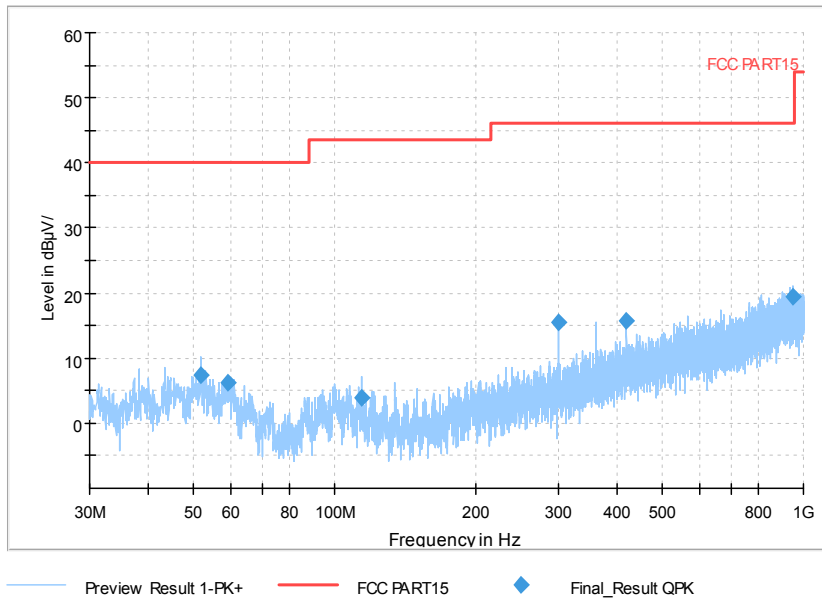

Full Spectrum

Frequency Range: 18GHz -40GHz
 Detector: Av mode and PK mode
 Test Mode: 802.11ac(VHT20 MIMO)

Carrier frequency (MHz): 5700
Channel No.:140

Full Spectrum

Frequency Range: 30MHz -1GHz
Detector: QP mode
Test Mode: 802.11a

Full Spectrum

Frequency Range: 1GHz -3GHz
Detector: Av mode and PK mode
Modulation type: 802.11a

Full Spectrum

Frequency Range: 3GHz -6GHz
 Detector: Av mode and PK mode
 Modulation type: 802.11a

Full Spectrum

Frequency Range: 6GHz -18GHz
 Detector: Av mode and PK mode
 Modulation type: 802.11a

Full Spectrum

Frequency Range: 18GHz -40GHz
 Detector: Av mode and PK mode
 Modulation type: 802.11a

Full Spectrum

Frequency Range: 30MHz -1GHz
 Detector: QP mode
 Test Mode: 802.11n(HT20 MIMO)