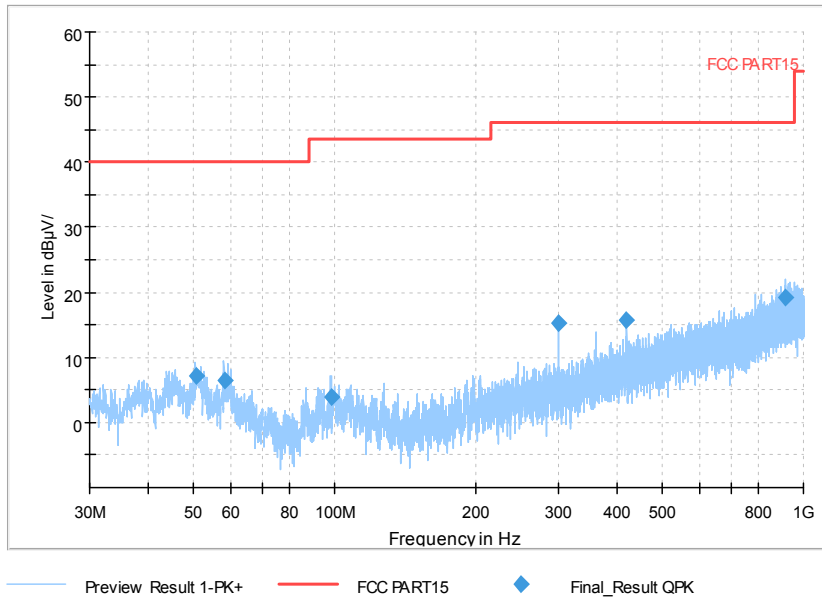

Frequency Range: 1GHz -3GHz
Detector: Av mode and PK mode
Test Mode: 802.11ac(VHT20 MIMO)

Full Spectrum

Frequency Range: 3GHz -6GHz
 Detector: Av mode and PK mode
 Test Mode: 802.11ac(VHT20 MIMO)

Full Spectrum

Frequency Range: 6GHz -18GHz
 Detector: Av mode and PK mode
 Test Mode: 802.11ac(VHT20 MIMO)

Full Spectrum

	Preview Result 2-AVG		Preview Result 1-PK+		Critical_Freqs AVG
	Critical_Freqs PK+		PK.74		AV54
	Final_Result PK+		Final_Result AVG		

Frequency Range: 18GHz -40GHz
 Detector: Av mode and PK mode
 Test Mode: 802.11ac(VHT20 MIMO)

Carrier frequency (MHz): 5510
Channel No.:102

Full Spectrum

Frequency Range: 30MHz -1GHz
 Detector: QP mode
 Test Mode: 802.11n(HT40 MIMO)