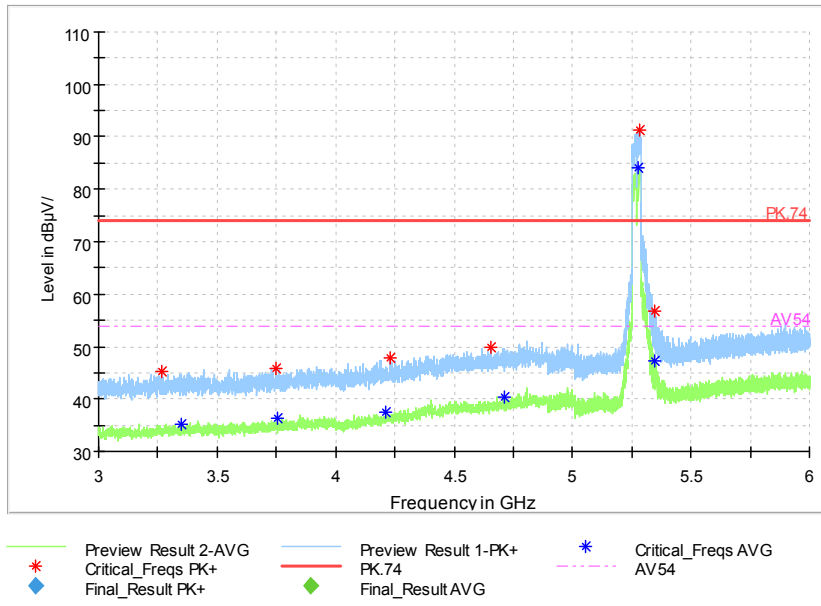

Full Spectrum

Frequency Range: 3GHz -6GHz
Detector: Av mode and PK mode
Modulation type: 802.11n(HT40 MIMO)