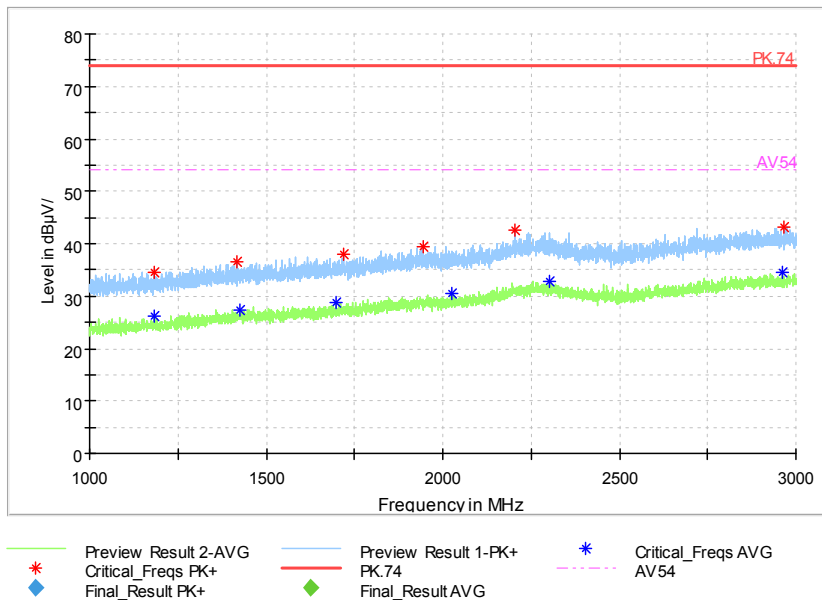

Frequency Range: 3GHz -6GHz
Detector: Av mode and PK mode
Test Mode: 802.11ac(VHT40 MIMO)

Full Spectrum

Frequency Range: 6GHz -18GHz
Detector: Av mode and PK mode
Test Mode: 802.11ac(VHT40 MIMO)

Full Spectrum

Frequency Range: 18GHz -40GHz
Detector: Av mode and PK mode
Test Mode: 802.11ac(VHT40 MIMO)

Carrier frequency (MHz): 5590
Channel No.:118

Full Spectrum

Frequency Range: 30MHz -1GHz
Detector: QP mode
Test Mode: 802.11n(HT40 MIMO)

Full Spectrum

Frequency Range: 1GHz -3GHz
Detector: Av mode and PK mode
Modulation type: 802.11n(HT40 MIMO)