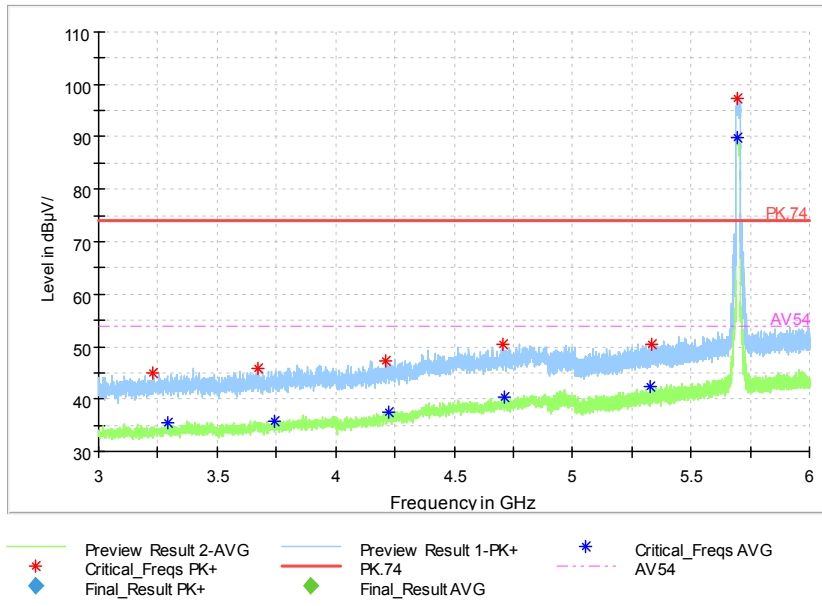

Full Spectrum

Frequency Range: 6GHz -18GHz
 Detector: Av mode and PK mode
 Modulation type: 802.11n(HT20 MIMO)

Full Spectrum

Frequency Range: 18GHz -40GHz
 Detector: Av mode and PK mode
 Modulation type: 802.11n(HT20 MIMO)

Full Spectrum

— Preview Result 1-PK+ — FCC PART15 ◆ Final_Result QPK

Frequency Range: 30MHz -1GHz
Detector: QP mode
Test Mode: 802.11ac(VHT20 MIMO)

Full Spectrum

— Preview Result 2-AVG — Preview Result 1-PK+ * Critical_Freqs AVG
* Critical_Freqs PK+ — PK.74 ◆ Final_Result PK+
◆ Final_Result PK+ ◆ Final_Result AVG — AV54

Frequency Range: 1GHz -3GHz
Detector: Av mode and PK mode
Test Mode: 802.11ac(VHT20 MIMO)

Full Spectrum

Frequency Range: 3GHz -6GHz
 Detector: Av mode and PK mode
 Test Mode: 802.11ac(VHT20 MIMO)

Full Spectrum