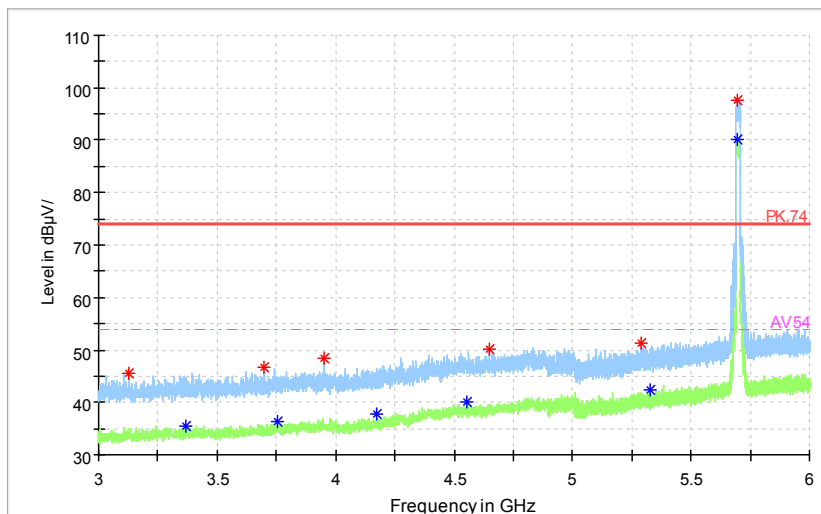

Full Spectrum

— Preview Result 2-AVG   — Preview Result 1-PK+   * Critical_Freqs AVG
* Critical_Freqs PK+   — PK.74   - - - AV54
◆ Final_Result PK+   ◆ Final_Result AVG

Frequency Range: 3GHz -6GHz
Detector: Av mode and PK mode
Modulation type: 802.11n(HT20 MIMO)