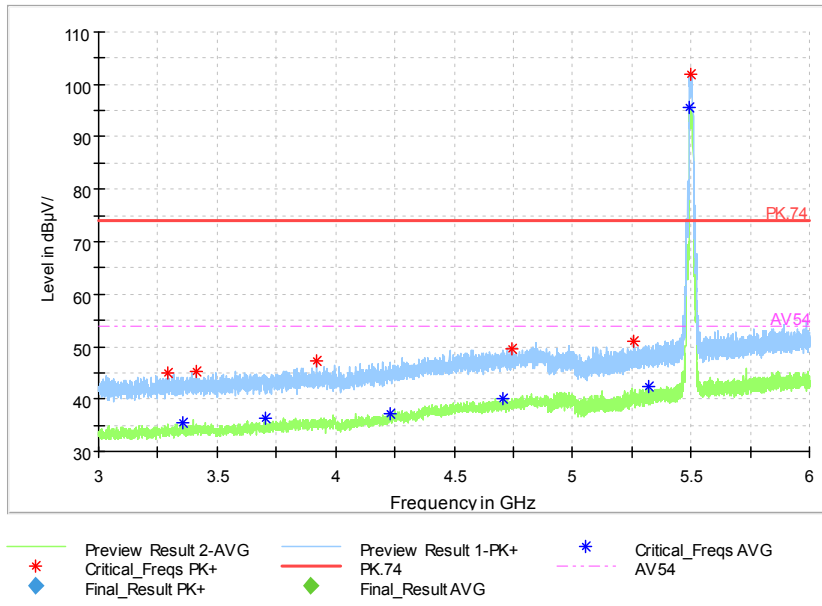

Carrier frequency (MHz): 5500
Channel No.:100

Full Spectrum

Frequency Range: 30MHz -1GHz
Detector: QP mode
Test Mode: 802.11a

Full Spectrum

Frequency Range: 1GHz -3GHz
Detector: Av mode and PK mode
Modulation type: 802.11a

Full Spectrum

Frequency Range: 3GHz -6GHz
 Detector: Av mode and PK mode
 Modulation type: 802.11a

Full Spectrum

Frequency Range: 6GHz -18GHz
 Detector: Av mode and PK mode
 Modulation type: 802.11a

Full Spectrum