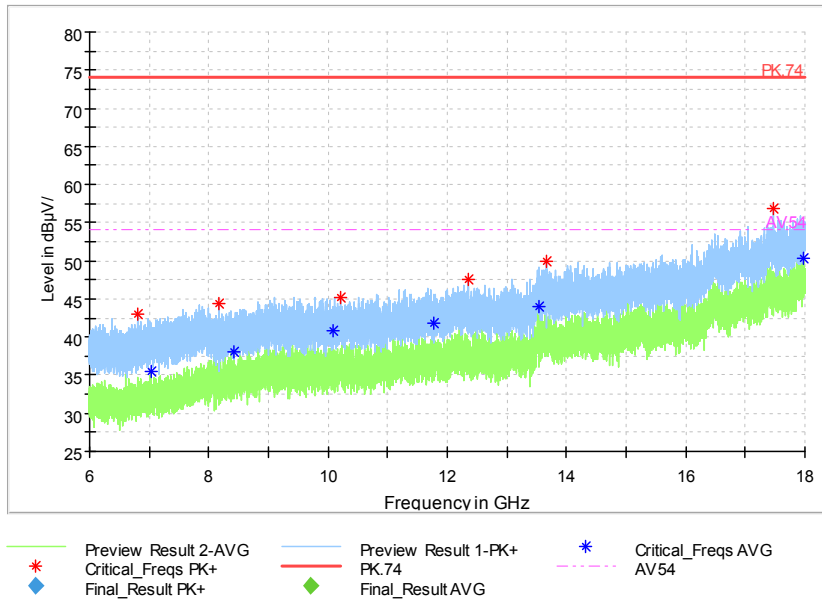

Full Spectrum

Frequency Range: 6GHz -18GHz
Detector: Av mode and PK mode
Modulation type: 802.11n(HT20 MIMO)