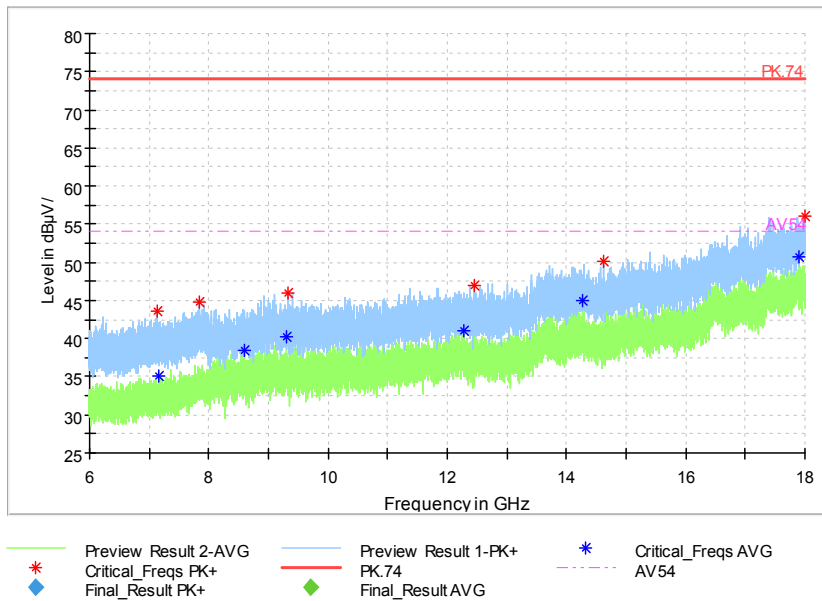

Full Spectrum

	Preview Result 2-AVG		Preview Result 1-PK+		Critical_Freqs AVG
	Critical_Freqs PK+		PK.74		AV54
	Final_Result PK+		Final_Result AVG		

Frequency Range: 18GHz -40GHz
 Detector: Av mode and PK mode
 Test Mode: 802.11ac(VHT20 MIMO)

Carrier frequency (MHz): 5600
Channel No.:120

Full Spectrum

Frequency Range: 30MHz -1GHz
Detector: QP mode
Test Mode: 802.11a

Full Spectrum

Frequency Range: 1GHz -3GHz
Detector: Av mode and PK mode
Modulation type: 802.11a

Full Spectrum

Frequency Range: 3GHz -6GHz
Detector: Av mode and PK mode
Modulation type: 802.11a

Full Spectrum

Frequency Range: 6GHz -18GHz
Detector: Av mode and PK mode
Modulation type: 802.11a

Full Spectrum