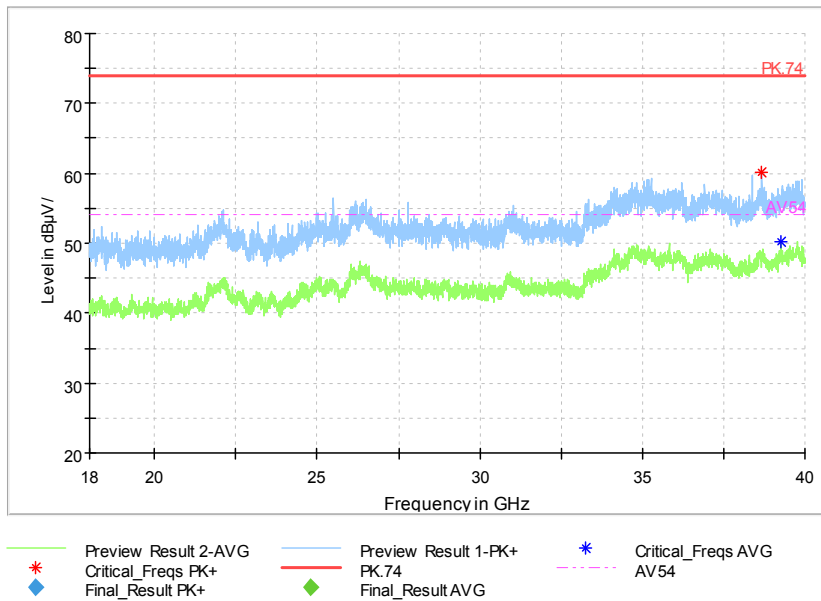

Full Spectrum

Frequency Range: 1GHz -3GHz
Detector: Av mode and PK mode
Test Mode: 802.11ac(VHT40 MIMO)

Full Spectrum

Frequency Range: 3GHz -6GHz
Detector: Av mode and PK mode
Test Mode: 802.11ac(VHT40 MIMO)

Full Spectrum

Frequency Range: 6GHz -18GHz
 Detector: Av mode and PK mode
 Test Mode: 802.11ac(VHT40 MIMO)

Full Spectrum

Frequency Range: 18GHz -40GHz
 Detector: Av mode and PK mode
 Test Mode: 802.11ac(VHT40 MIMO)