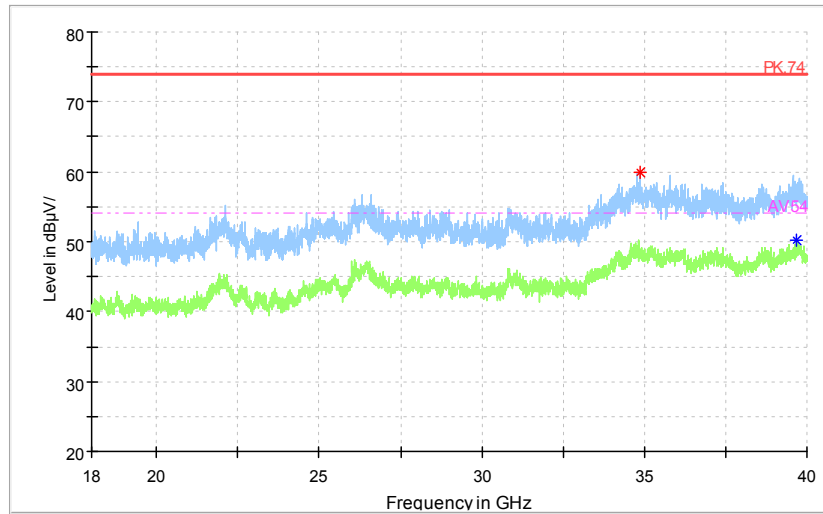

Full Spectrum

Frequency Range: 3GHz -6GHz
 Detector: Av mode and PK mode
 Test Mode: 802.11ac(VHT20 MIMO)

Full Spectrum

Frequency Range: 6GHz -18GHz
 Detector: Av mode and PK mode
 Test Mode: 802.11ac(VHT20 MIMO)

Full Spectrum

	Preview Result 2-AVG		Preview Result 1-PK+		Critical_Freqs AVG
	Critical_Freqs PK+		PK.74		AV54
	Final_Result PK+		Final_Result AVG		

Frequency Range: 18GHz -40GHz
 Detector: Av mode and PK mode
 Test Mode: 802.11ac(VHT20 MIMO)