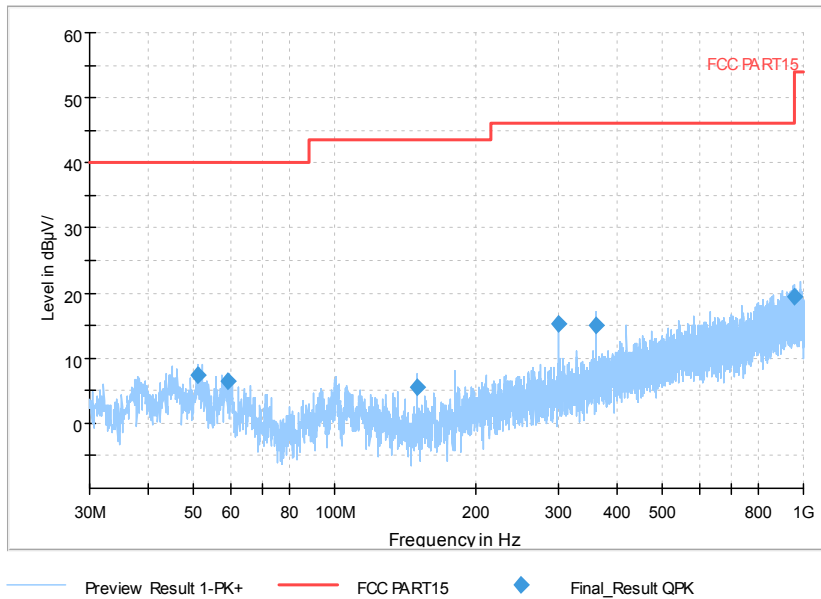

Full Spectrum

Frequency Range: 3GHz -6GHz
Detector: Av mode and PK mode
Modulation type: 802.11a

Full Spectrum

Frequency Range: 6GHz -18GHz
Detector: Av mode and PK mode
Modulation type: 802.11a

Full Spectrum

Frequency Range: 18GHz -40GHz
 Detector: Av mode and PK mode
 Modulation type: 802.11a

Full Spectrum

Frequency Range: 30MHz -1GHz
 Detector: QP mode
 Test Mode: 802.11n(HT20 MIMO)

Full Spectrum

— Preview Result 2-AVG — Preview Result 1-PK+ * Critical_Freqs AVG
* Critical_Freqs PK+ — PK.74 - - - AV54
◆ Final_Result PK+ ◆ Final_Result AVG