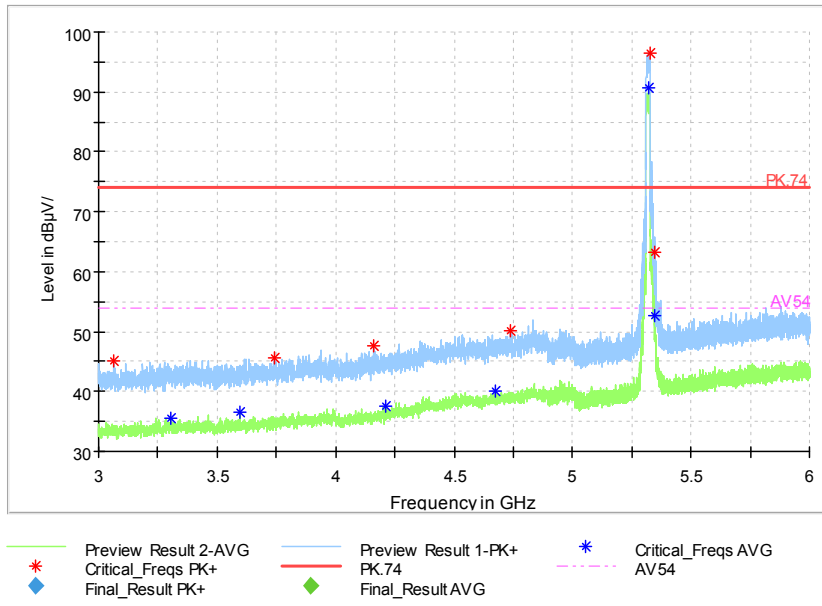

Full Spectrum

Frequency Range: 3GHz -6GHz
 Detector: Av mode and PK mode
 Modulation type: 802.11a

Full Spectrum

Frequency Range: 6GHz -18GHz
 Detector: Av mode and PK mode
 Modulation type: 802.11a

Full Spectrum