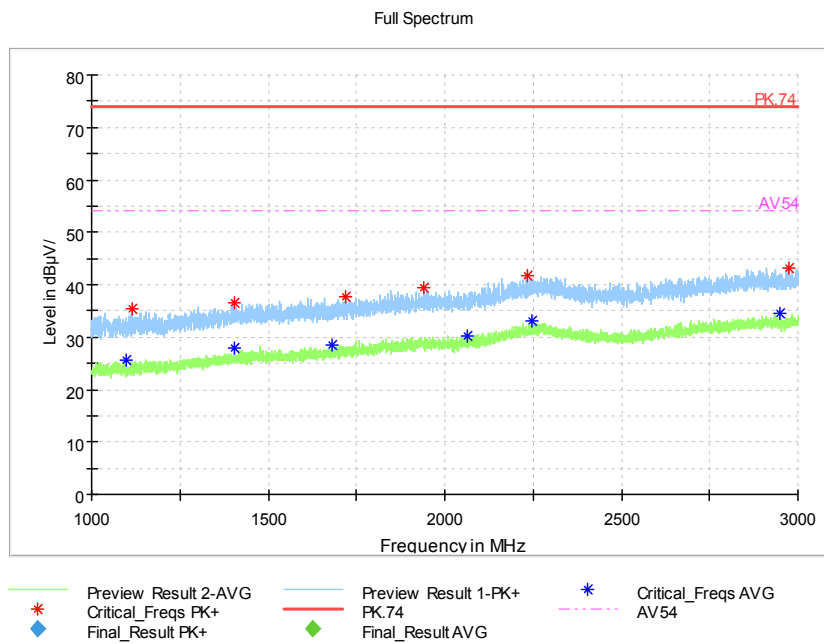

Frequency Range: 1GHz -3GHz
Detector: Av mode and PK mode
Modulation type: 802.11n(HT40 MIMO)