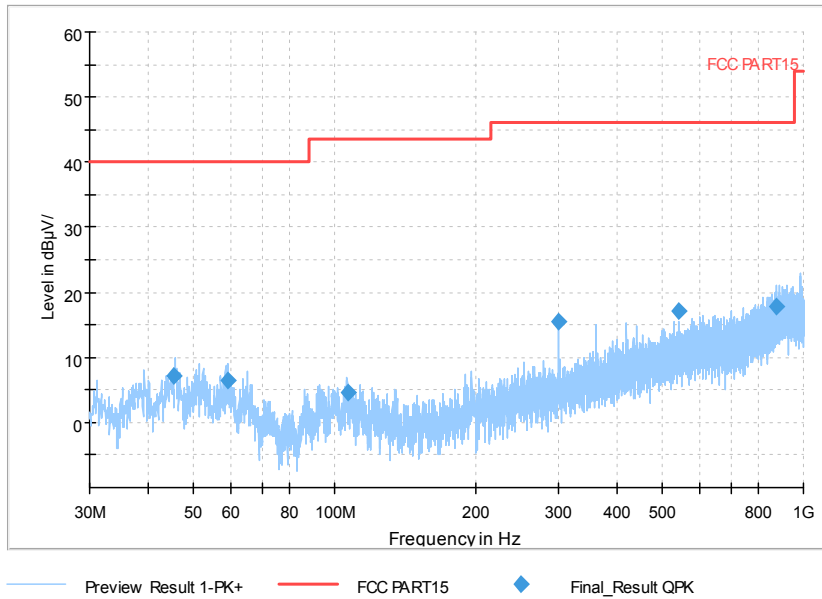

Full Spectrum

— Preview Result 2-AVG — Preview Result 1-PK+ * Critical_Freqs AVG
* Critical_Freqs PK+ — PK.74 - - - AV54
◆ Final_Result PK+ ◆ Final_Result AVG

Frequency Range: 3GHz -6GHz
Detector: Av mode and PK mode
Test Mode: 802.11ac(VHT40 MIMO)

Full Spectrum

Frequency Range: 6GHz -18GHz
Detector: Av mode and PK mode
Test Mode: 802.11ac(VHT40 MIMO)

Full Spectrum

Frequency Range: 18GHz -40GHz
Detector: Av mode and PK mode
Test Mode: 802.11ac(VHT40 MIMO)

Carrier frequency (MHz): 5290
Channel No.:58

Full Spectrum

Frequency Range: 30MHz -1GHz
Detector: QP mode
Test Mode: 802.11ac(VHT80 MIMO)

Full Spectrum

Frequency Range: 1GHz -3GHz
Detector: Av mode and PK mode
Test Mode: 802.11ac(VHT80 MIMO)