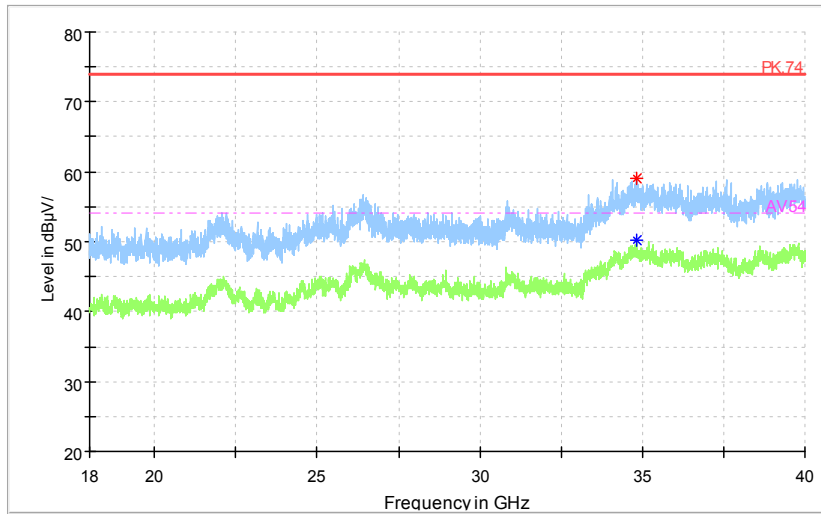

Frequency Range: 1GHz -3GHz
Detector: Av mode and PK mode
Test Mode: 802.11ac(VHT20 MIMO)

Full Spectrum

Frequency Range: 3GHz -6GHz
 Detector: Av mode and PK mode
 Test Mode: 802.11ac(VHT20 MIMO)

Full Spectrum

Frequency Range: 6GHz -18GHz
 Detector: Av mode and PK mode
 Test Mode: 802.11ac(VHT20 MIMO)

Full Spectrum

	Preview Result 2-AVG		Preview Result 1-PK+		Critical_Freqs AVG
	Critical_Freqs PK+		PK.74		AV54
	Final_Result PK+		Final_Result AVG		