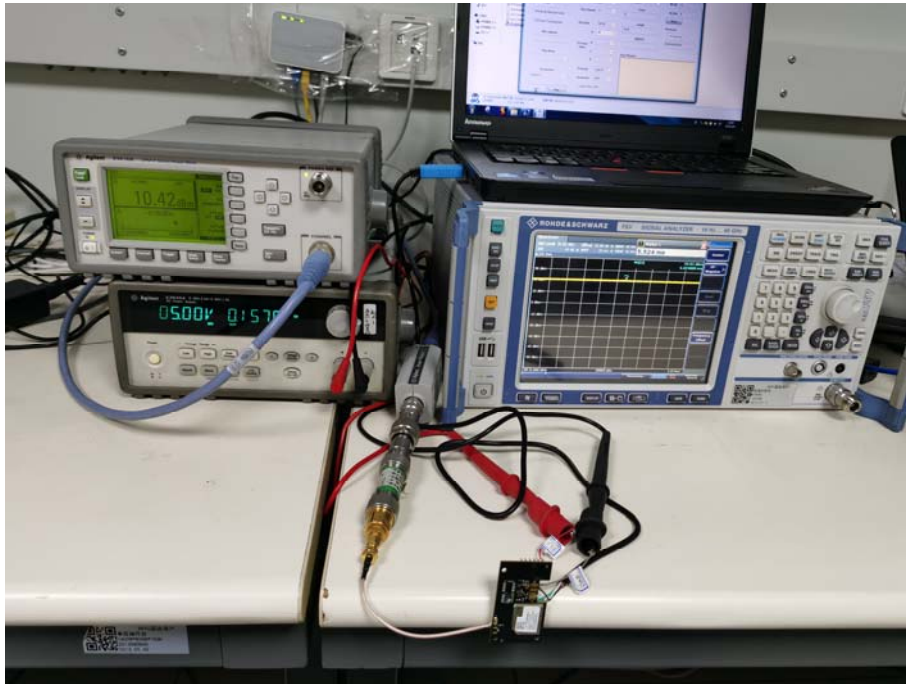

TEST SETUP

RF Conducted Test setup (WIFI)

Radiated Emissions Test Setup (30-1000MHz)

Radiated Emissions Test Setup (above1GHz)

Conducted Emissions Test Setup