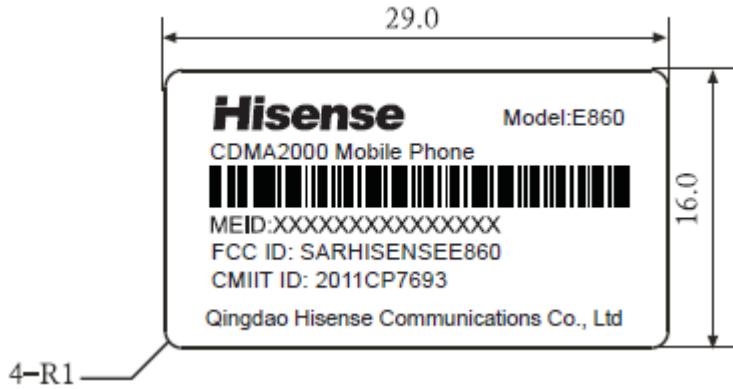

FCC ID: SARHISENSE860

Label

Label Location