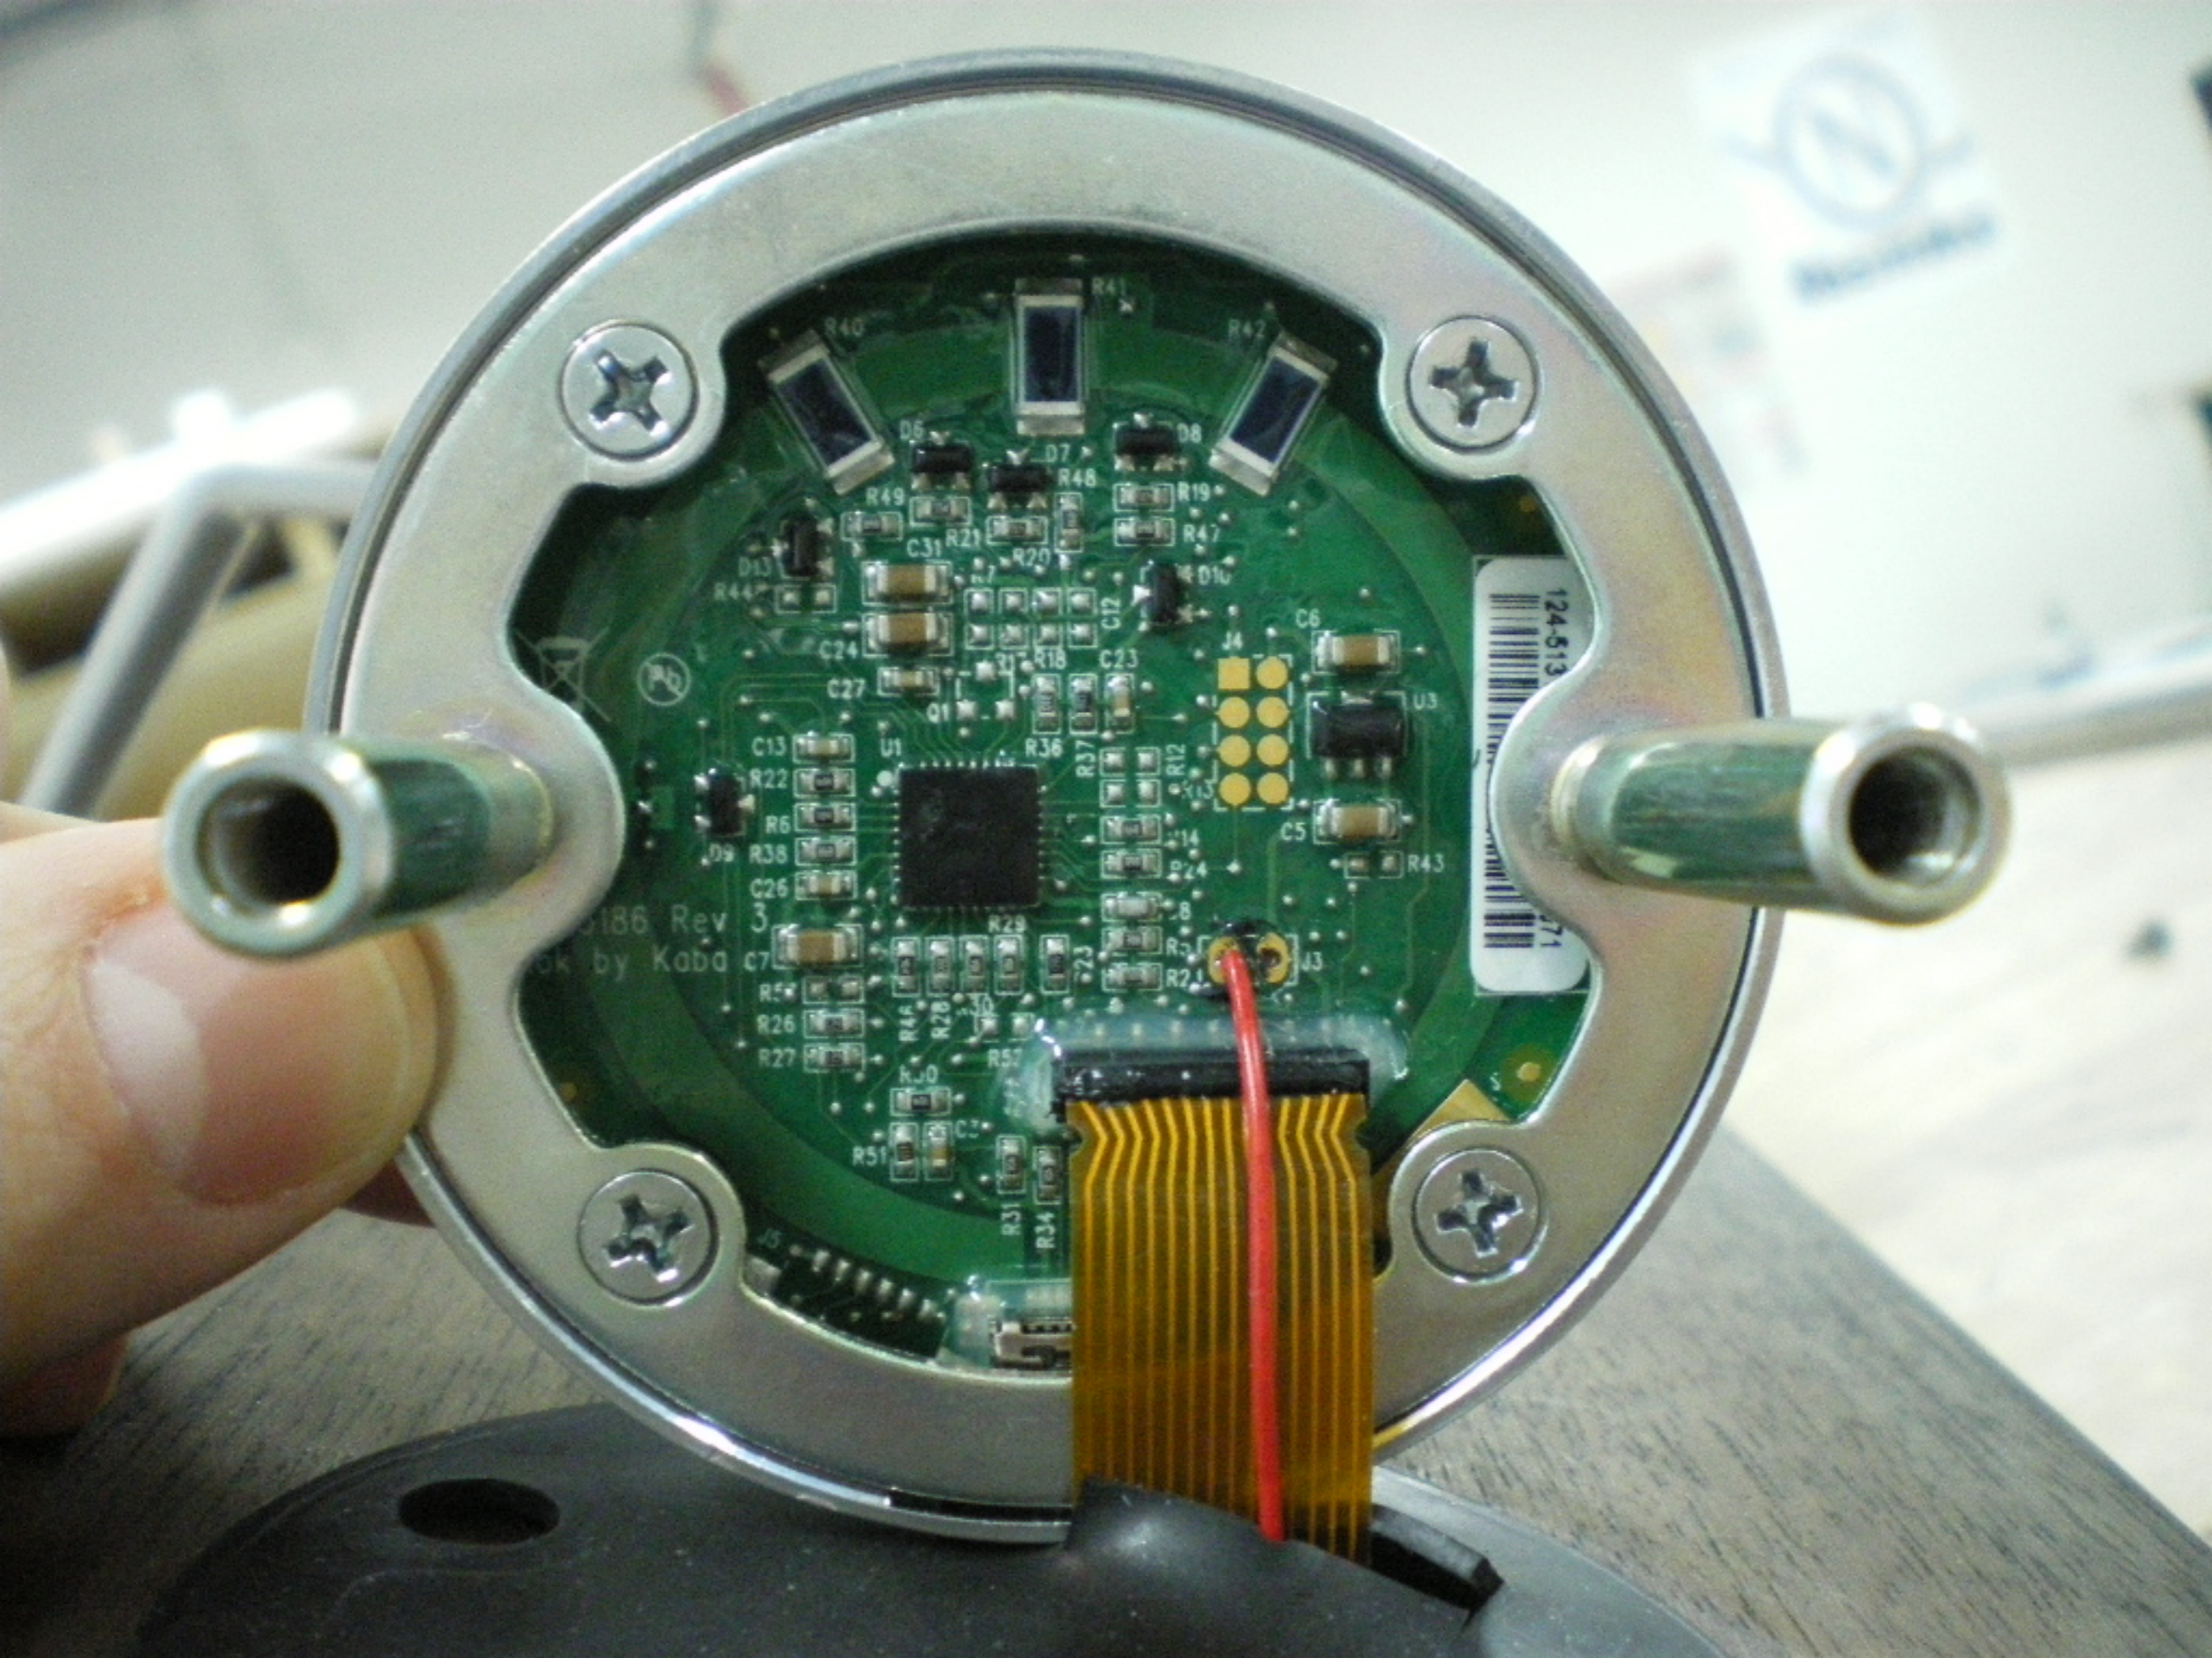

124-513186 Rev 3
Designed by Kodak

124-513186-001 B0431 2003071

SAPLON
MAGNETIC
MAGNETIC
TO ORDER CALL 800-888-8888
www.sapl.com

FOR USE WITH CARBON OR ALKALINE BATTERIES ONLY

FOR USE WITH CARBON OR ALKALINE BATTERIES ONLY