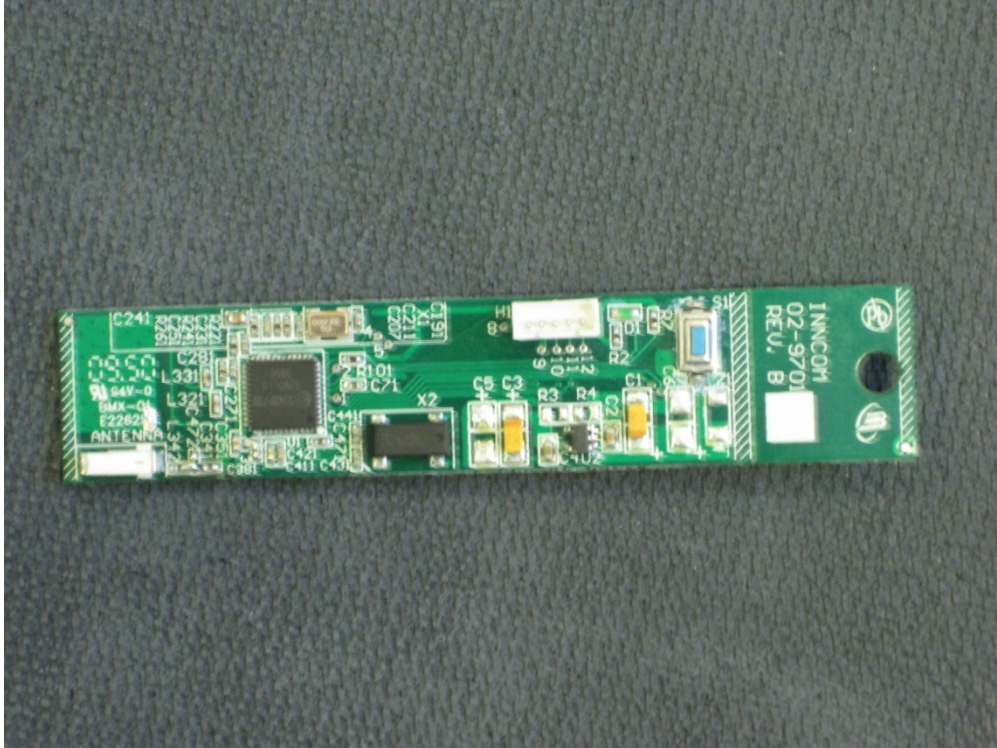

INTERNAL PHOTOS

Company Name	Saflok
Model #	A28990
FCC ID #	SAPMESSENGEREM
IC #	7078A-A28990

Front of Module

INTERNAL PHOTOS

Company Name	Saflok
Model #	A28990
FCC ID #	SAPMESSENGEREM
IC #	7078A-A28990

Close-up of Antenna

<u>INTERNAL PHOTOS</u>	
Company Name	Saflok
Model #	A28990
FCC ID #	SAPMESSENGEREM
IC #	7078A-A28990

Backside of Module