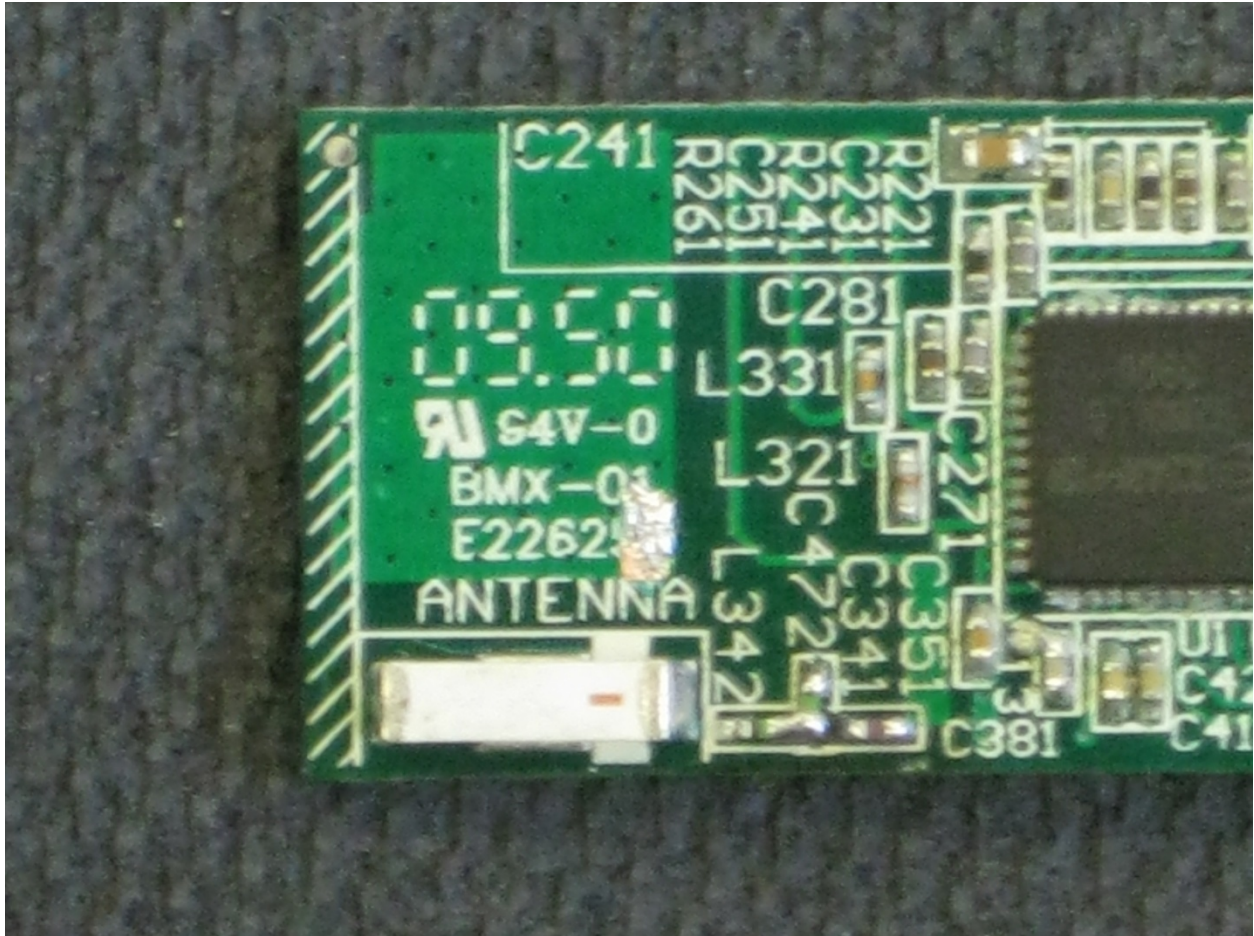

INTERNAL PHOTOS

Company Name	Saflok
Model #	A28990
FCC ID #	SAPMESSENGEREM
IC #	7078A-A28990

Front of Module

INTERNAL PHOTOS

Company Name	Saflok
Model #	A28990
FCC ID #	SAPMESSENGEREM
IC #	7078A-A28990

Close-up of Antenna

<u>INTERNAL PHOTOS</u>	
Company Name	Saflok
Model #	A28990
FCC ID #	SAPMESSENGEREM
IC #	7078A-A28990

Backside of Module