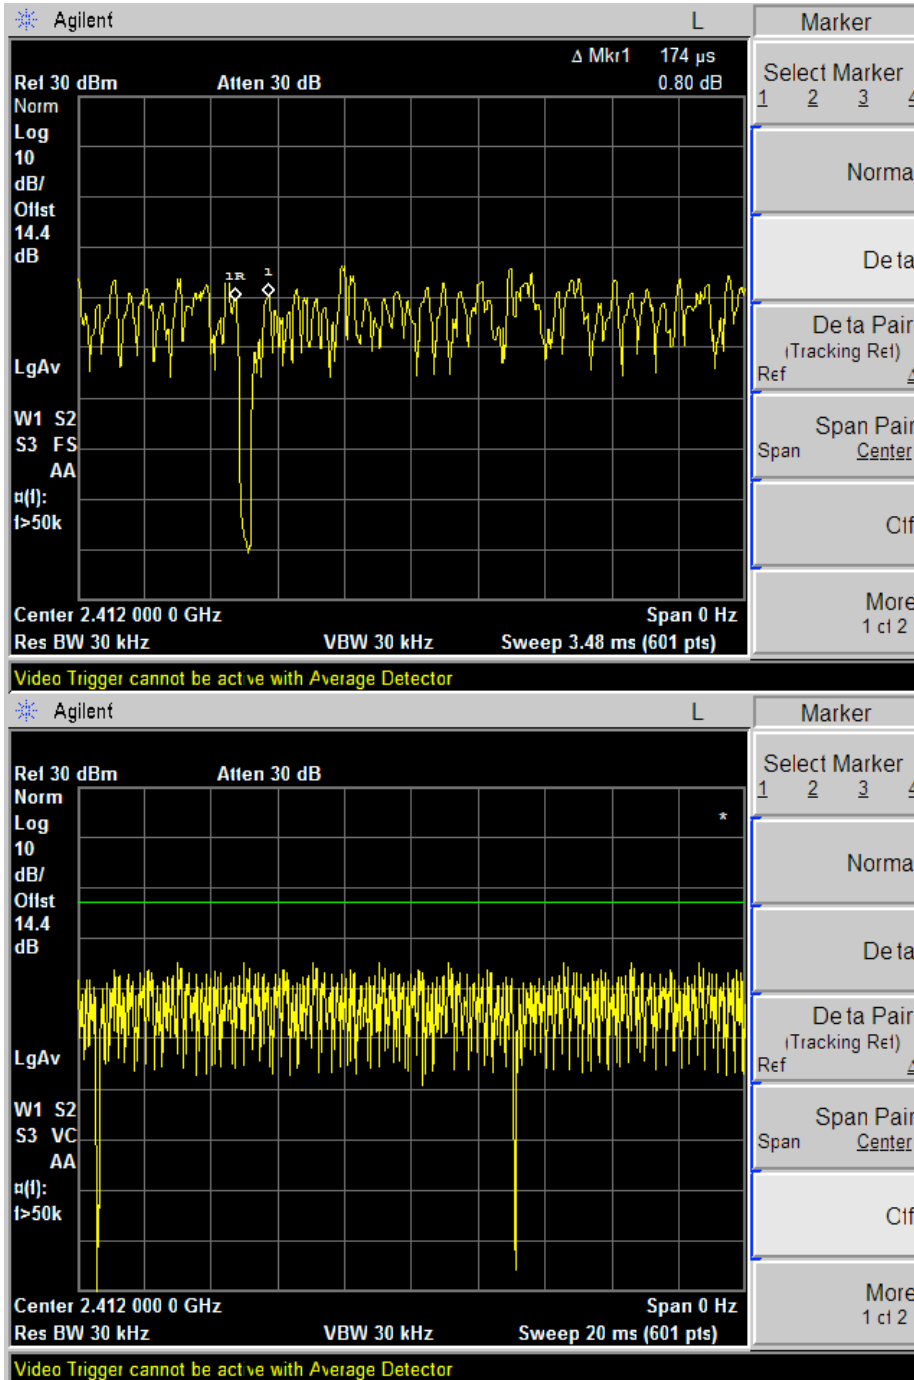

Airgo Networks
 FCC ID: SA3-AGN1202P0000 True MIMO AP

802.11g 2412 MHz 6 Mbps Chain 1 Duty Cycle:

$$(20 - 2 * (.174)) / 20 = 98.3\%$$

FCC ID: SA3-AGN1202P0000 True MIMO AP

802.11g 2412 MHz 6 Mbps Chain 2 Duty Cycle:

$$(20 - 2 * (.160)) / 20 = 98.4\%$$

FCC ID: SA3-AGN1202P0000 True MIMO AP

802.11g 2412 MHz 6 Mbps Chains 1+2 Duty Cycle:

$$(10 - *(.1682))/10 = 93.3\%$$

FCC ID: SA3-AGN1202P0000 True MIMO AP

802.11g 2412 MHz 6 Mbps Chain1Peak Power

FCC ID: SA3-AGN1202P0000 True MIMO AP

802.11g 2412 MHz 6 Mbps Chain 2 Peak Power

FCC ID: SA3-AGN1202P0000 True MIMO AP

802.11g 2412 MHz 6 Mbps Chains1+2 Peak Power