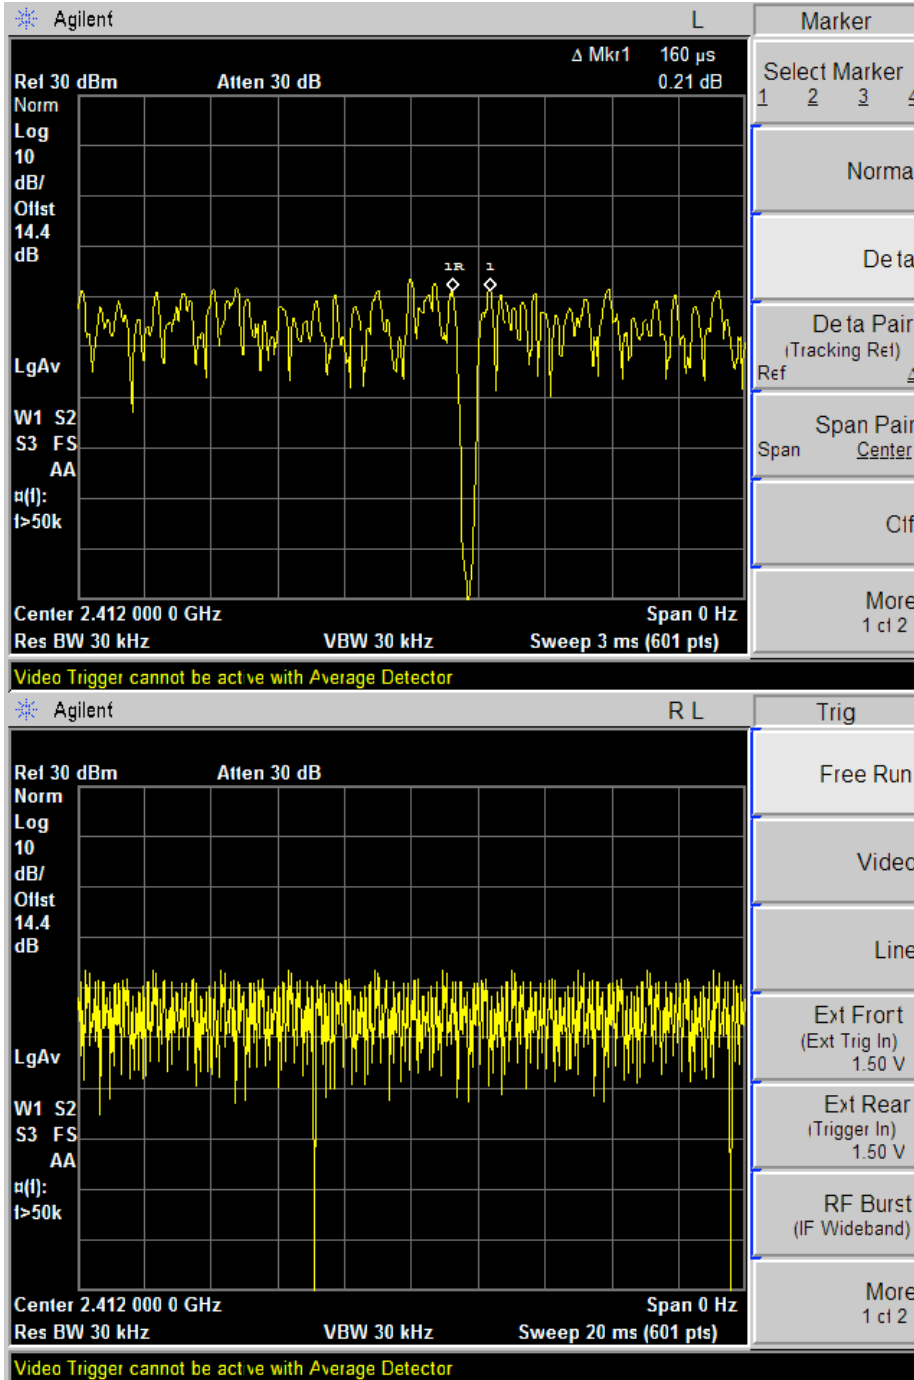

Airgo Networks
 FCC ID: SA3-AGN1202P0000 True MIMO AP

802.11g 2412 MHz 6 Mbps Chain 1 Duty Cycle:

$$(20 - 2 * (.174)) / 20 = 98.3\%$$

FCC ID: SA3-AGN1202P0000 True MIMO AP

802.11g 2412 MHz 6 Mbps Chain 2 Duty Cycle:

$$(20 - 2 * (.160)) / 20 = 98.4\%$$

FCC ID: SA3-AGN1202P0000 True MIMO AP

802.11g 2412 MHz 6 Mbps Chains 1+2 Duty Cycle:

$$(10 - *(.1682))/10 = 93.3\%$$

FCC ID: SA3-AGN1202P0000 True MIMO AP

802.11g 2412 MHz 6 Mbps Chain1Peak Power

FCC ID: SA3-AGN1202P0000 True MIMO AP

802.11g 2412 MHz 6 Mbps Chain 2 Peak Power

FCC ID: SA3-AGN1202P0000 True MIMO AP

802.11g 2412 MHz 6 Mbps Chains1+2 Peak Power