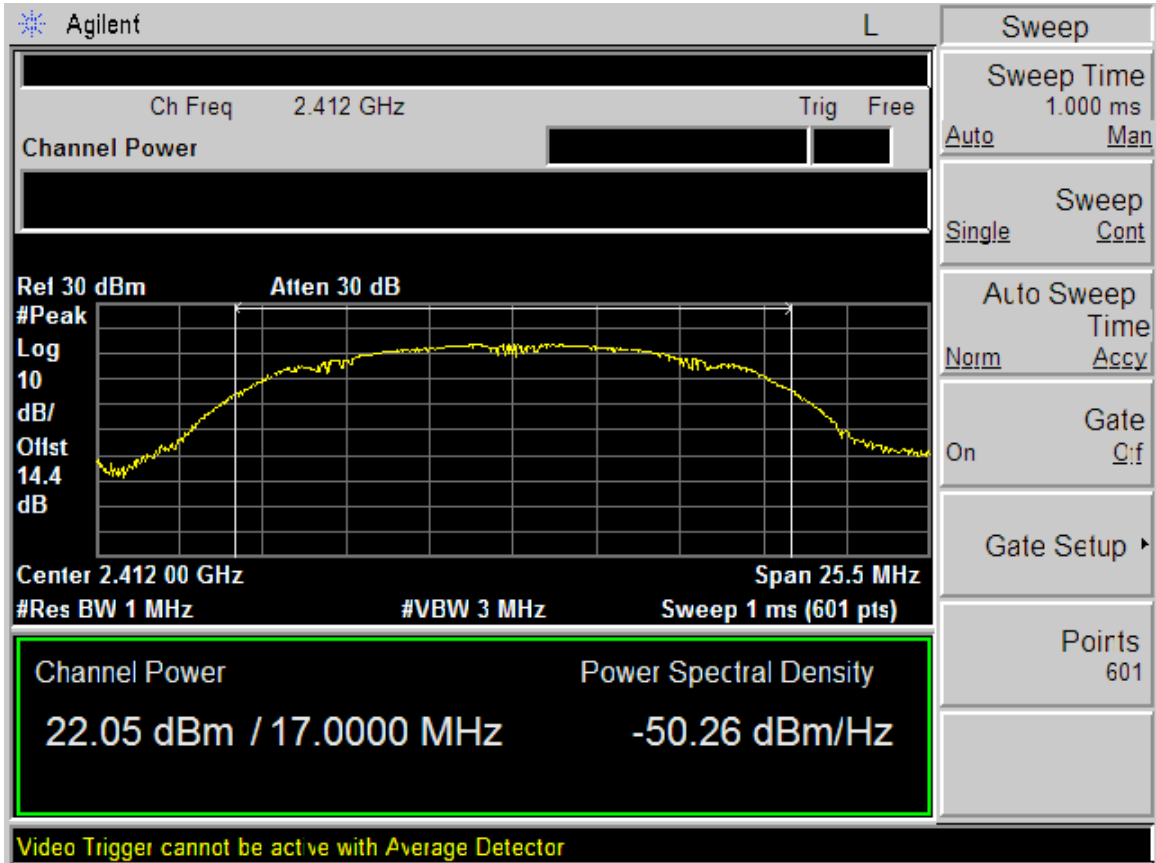

Airgo Networks
 FCC ID: SA3-AGN1202P0000 True MIMO AP

802.11g 2412 MHz 6 Mbps Chain 1 Duty Cycle:

$$(20 - 2 * (.174)) / 20 = 98.3\%$$

FCC ID: SA3-AGN1202P0000 True MIMO AP

802.11g 2412 MHz 6 Mbps Chain 2 Duty Cycle:

$$(20 - 2 * (.160)) / 20 = 98.4\%$$

FCC ID: SA3-AGN1202P0000 True MIMO AP

802.11g 2412 MHz 6 Mbps Chains 1+2 Duty Cycle:

$$(10 - *(.1682))/10 = 93.3\%$$

FCC ID: SA3-AGN1202P0000 True MIMO AP

802.11g 2412 MHz 6 Mbps Chain1Peak Power

FCC ID: SA3-AGN1202P0000 True MIMO AP

802.11g 2412 MHz 6 Mbps Chain 2 Peak Power

FCC ID: SA3-AGN1202P0000 True MIMO AP

802.11g 2412 MHz 6 Mbps Chains1+2 Peak Power