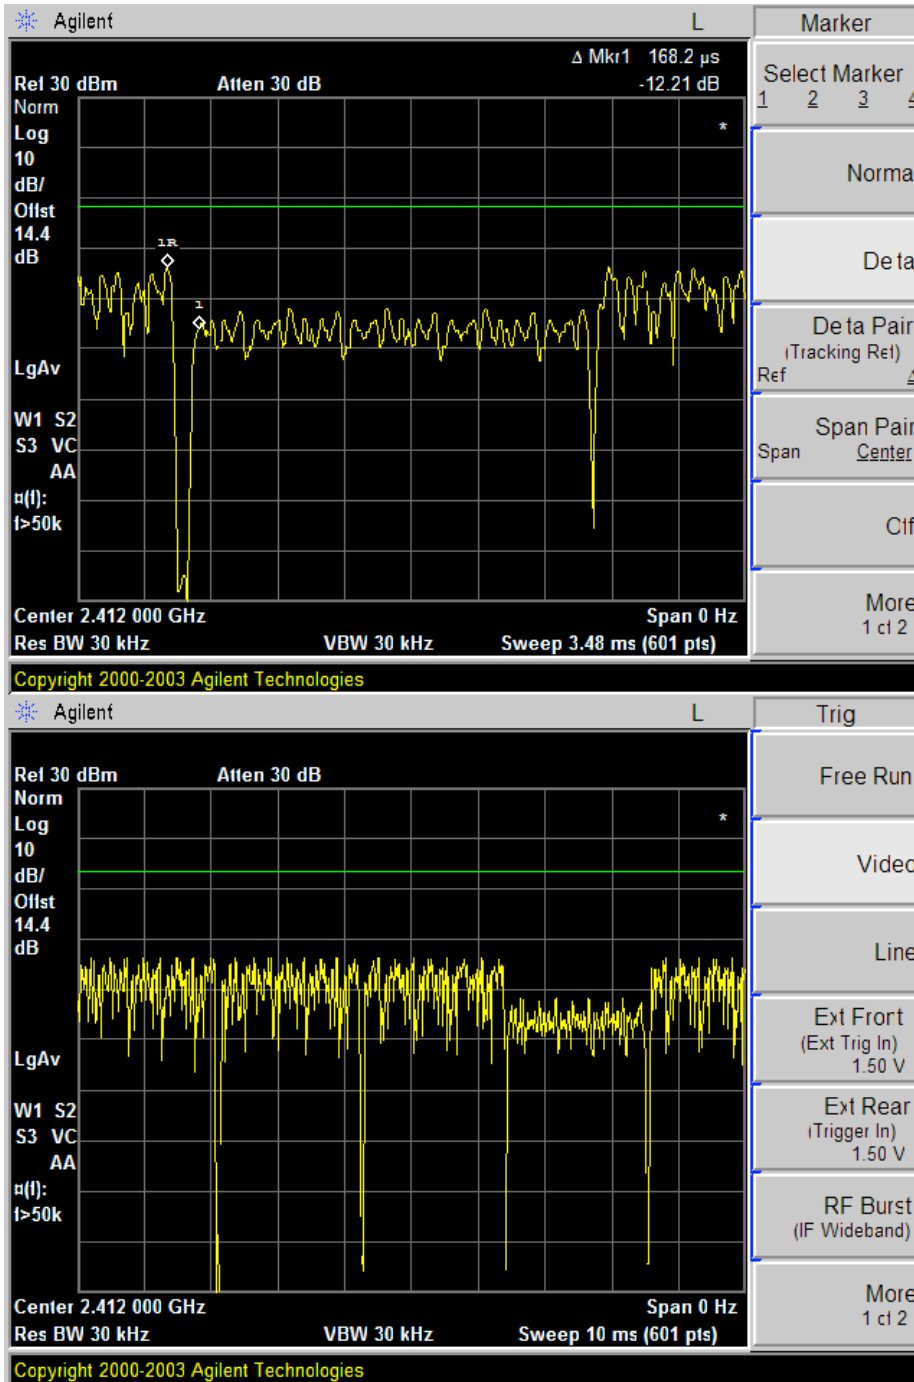

Airgo Networks
 FCC ID: SA3-AGN1202P0000 True MIMO AP

802.11g 2412 MHz 6 Mbps Chain 1 Duty Cycle:

$$(20 - 2 * (.174)) / 20 = 98.3\%$$

FCC ID: SA3-AGN1202P0000 True MIMO AP

802.11g 2412 MHz 6 Mbps Chain 2 Duty Cycle:

$$(20 - 2 * (.160)) / 20 = 98.4\%$$

FCC ID: SA3-AGN1202P0000 True MIMO AP

802.11g 2412 MHz 6 Mbps Chains 1+2 Duty Cycle:

$$(10 - *(.1682))/10 = 93.3\%$$

FCC ID: SA3-AGN1202P0000 True MIMO AP

802.11g 2412 MHz 6 Mbps Chain1Peak Power

FCC ID: SA3-AGN1202P0000 True MIMO AP

802.11g 2412 MHz 6 Mbps Chain 2 Peak Power

FCC ID: SA3-AGN1202P0000 True MIMO AP

802.11g 2412 MHz 6 Mbps Chains1+2 Peak Power