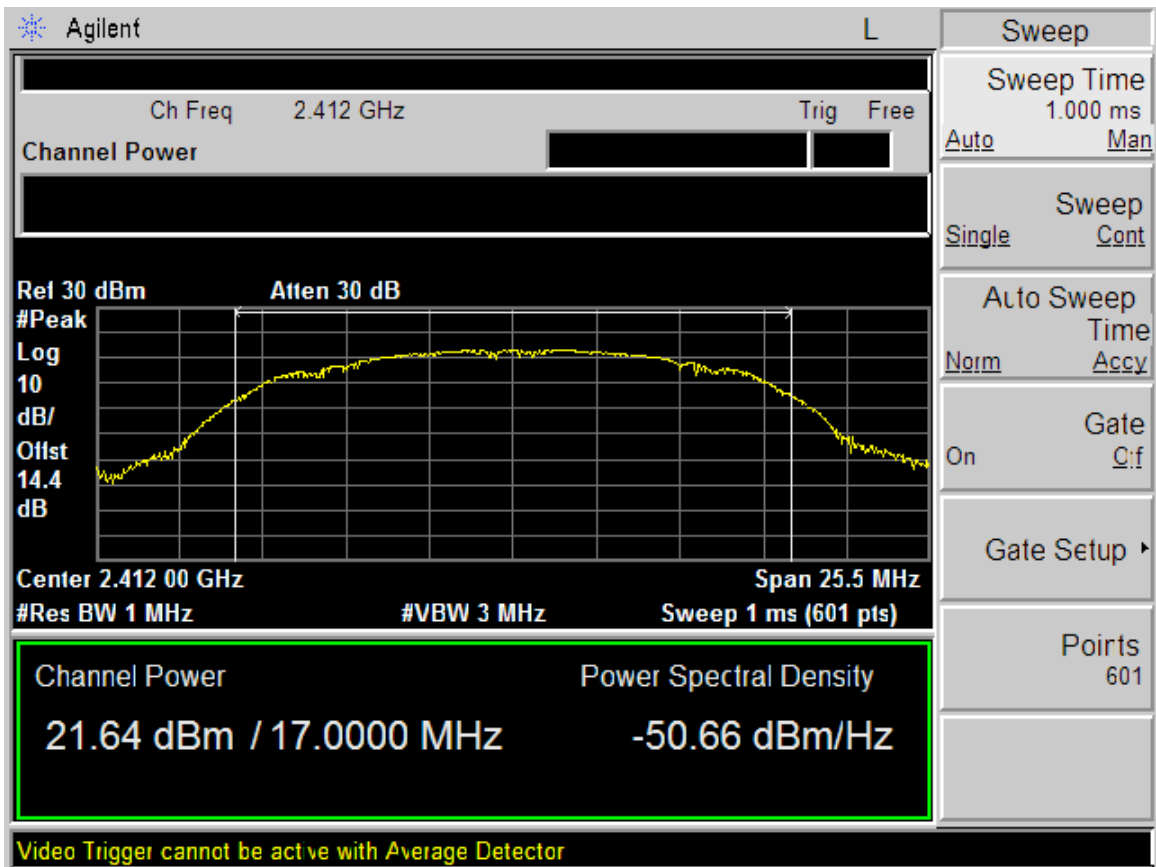

Airgo Networks
 FCC ID: SA3-AGN1202P0000 True MIMO AP

802.11g 2412 MHz 6 Mbps Chain 1 Duty Cycle:

$$(20 - 2 * (.174)) / 20 = 98.3\%$$

FCC ID: SA3-AGN1202P0000 True MIMO AP

802.11g 2412 MHz 6 Mbps Chain 2 Duty Cycle:

$$(20 - 2 * (.160)) / 20 = 98.4\%$$

FCC ID: SA3-AGN1202P0000 True MIMO AP

802.11g 2412 MHz 6 Mbps Chains 1+2 Duty Cycle:

$$(10 - *(.1682))/10 = 93.3\%$$

FCC ID: SA3-AGN1202P0000 True MIMO AP

802.11g 2412 MHz 6 Mbps Chain1Peak Power

FCC ID: SA3-AGN1202P0000 True MIMO AP

802.11g 2412 MHz 6 Mbps Chain 2 Peak Power

FCC ID: SA3-AGN1202P0000 True MIMO AP

802.11g 2412 MHz 6 Mbps Chains1+2 Peak Power