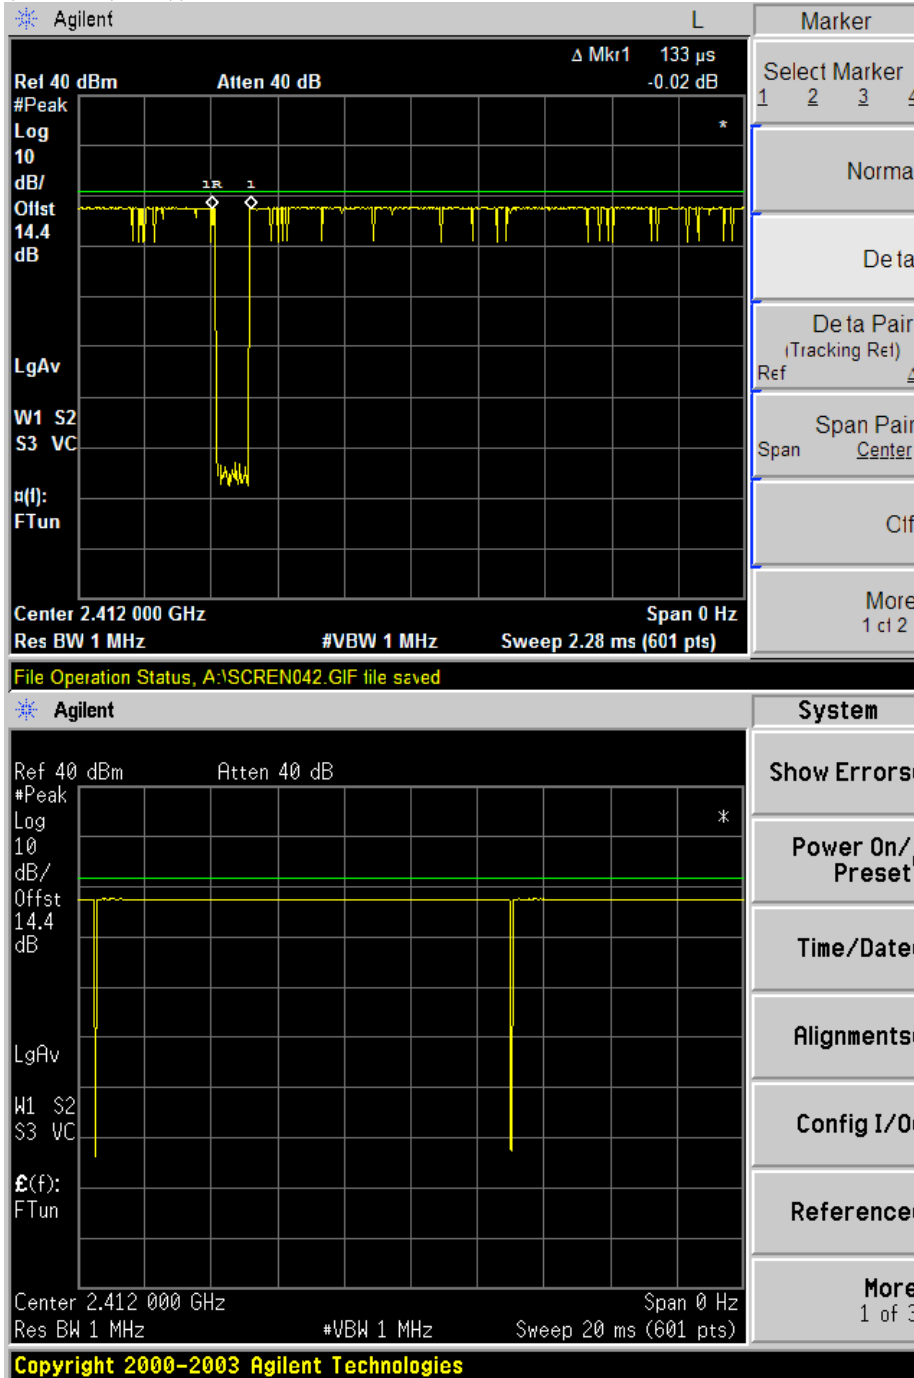

Airgo Networks
 FCC ID: SA3-AGN1202P0000 True MIMO AP

802.11b 2412 MHz 1 Mbps Chain 1 Duty Cycle:

$$(20 - 2 * (.133)) / 20 = 98.7\%$$

FCC ID: SA3-AGN1202P0000 True MIMO AP

802.11b 2412 MHz 1 Mbps Chain 1 Peak Power

FCC ID: SA3-AGN1202P0000 True MIMO AP

802.11b 2412 MHz 1 Mbps Chain 2 Peak Power

FCC ID: SA3-AGN1202P0000 True MIMO AP

802.11b 2412MHz 1 Mbps Chains 1+2 Peak Power