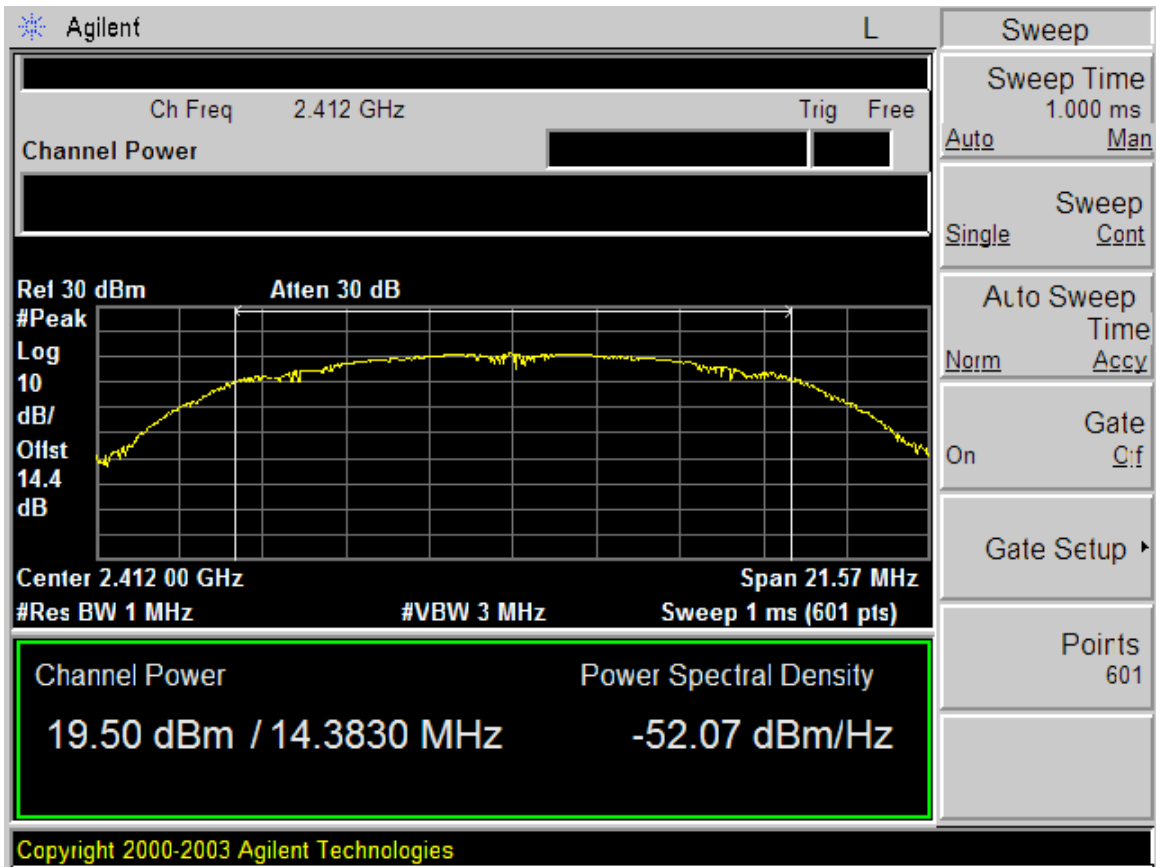

Airgo Networks
 FCC ID: SA3-AGN1202P0000 True MIMO AP

802.11b 2412 MHz 1 Mbps Chain 1 Duty Cycle:

$$(20 - 2 * (.133)) / 20 = 98.7\%$$

FCC ID: SA3-AGN1202P0000 True MIMO AP

802.11b 2412 MHz 1 Mbps Chain 1 Peak Power

FCC ID: SA3-AGN1202P0000 True MIMO AP

802.11b 2412 MHz 1 Mbps Chain 2 Peak Power

FCC ID: SA3-AGN1202P0000 True MIMO AP

802.11b 2412MHz 1 Mbps Chains 1+2 Peak Power