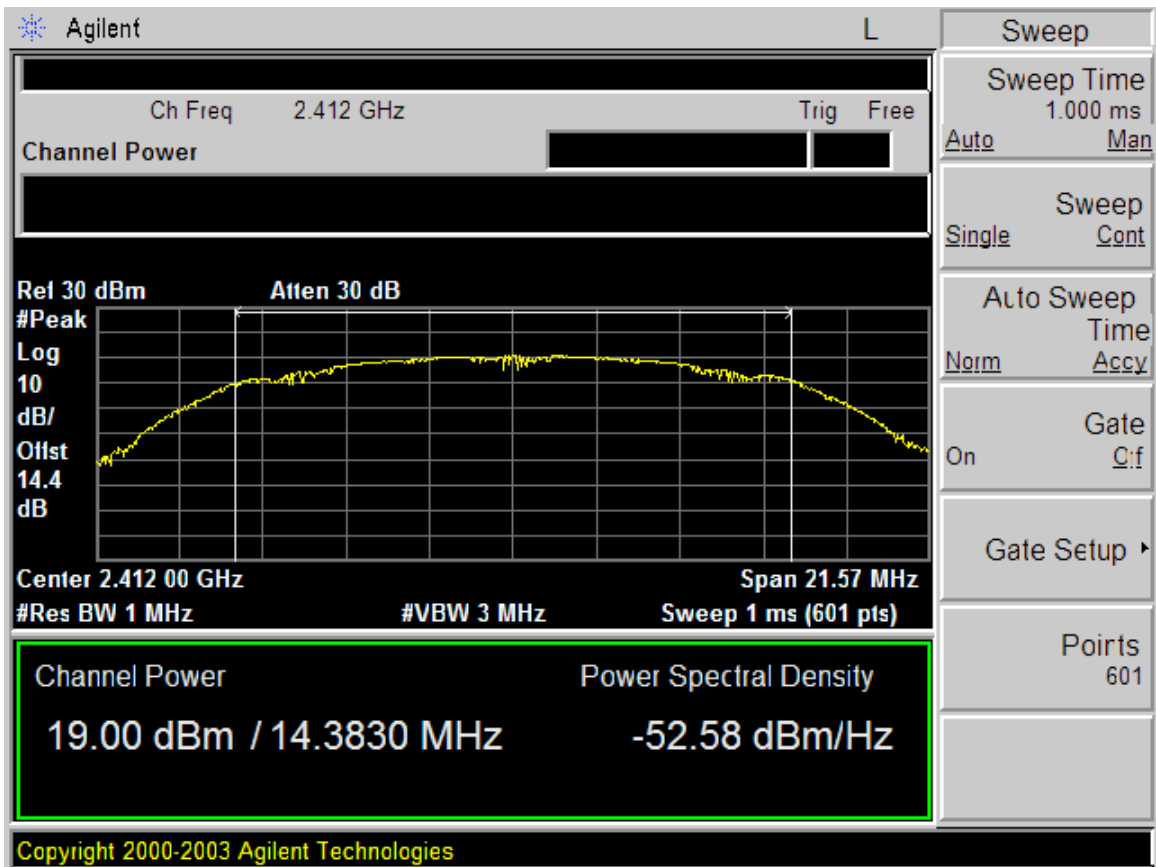

Airgo Networks
 FCC ID: SA3-AGN1202P0000 True MIMO AP

802.11b 2412 MHz 1 Mbps Chain 1 Duty Cycle:

$$(20 - 2 * (.133)) / 20 = 98.7\%$$

FCC ID: SA3-AGN1202P0000 True MIMO AP

802.11b 2412 MHz 1 Mbps Chain 1 Peak Power

FCC ID: SA3-AGN1202P0000 True MIMO AP

802.11b 2412 MHz 1 Mbps Chain 2 Peak Power

FCC ID: SA3-AGN1202P0000 True MIMO AP

802.11b 2412MHz 1 Mbps Chains 1+2 Peak Power