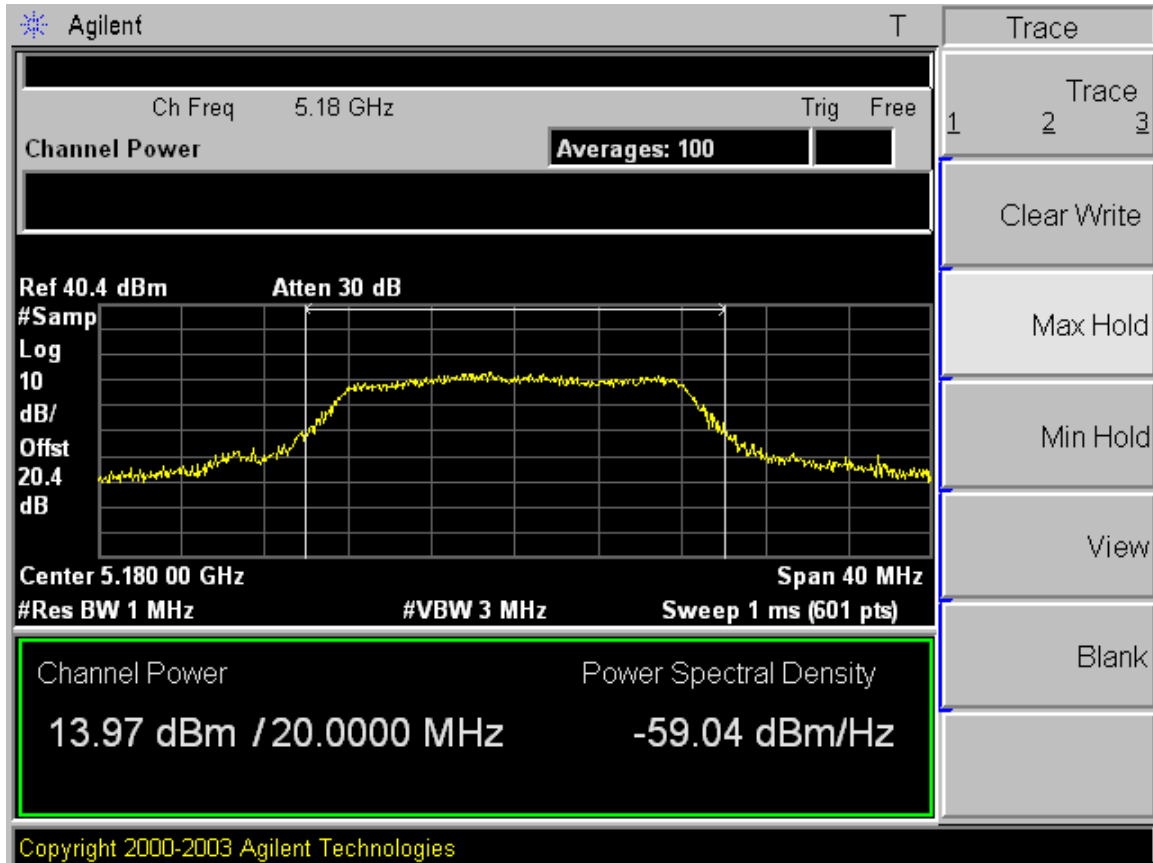

Airgo 802.11abg cardbus

FCC ID: SA3-AGN10230000

Power Output summary – UNII Mode

Maximum output power at each band is shown:

Mode	Frequency, MHz	Pout, Average dBm Information only	Pout, PEAK dBm
		Agilent EA4416A Power meter	Agilent E4446A Spectrum analyzer
802.11a 6 Mbps	5180	13.70	13.97 UNII
	5260	16.93	17.23 UNII
	5320	18.68	18.78 UNII

Airgo 802.11abg cardbus

FCC ID: SA3-AGN10230000

802.11 a 6 Mbps LOW UNII

Airgo 802.11abg cardbus

FCC ID: SA3-AGN10230000

802.11 a 6 Mbps MID UNII

Airgo 802.11abg cardbus

FCC ID: SA3-AGN10230000