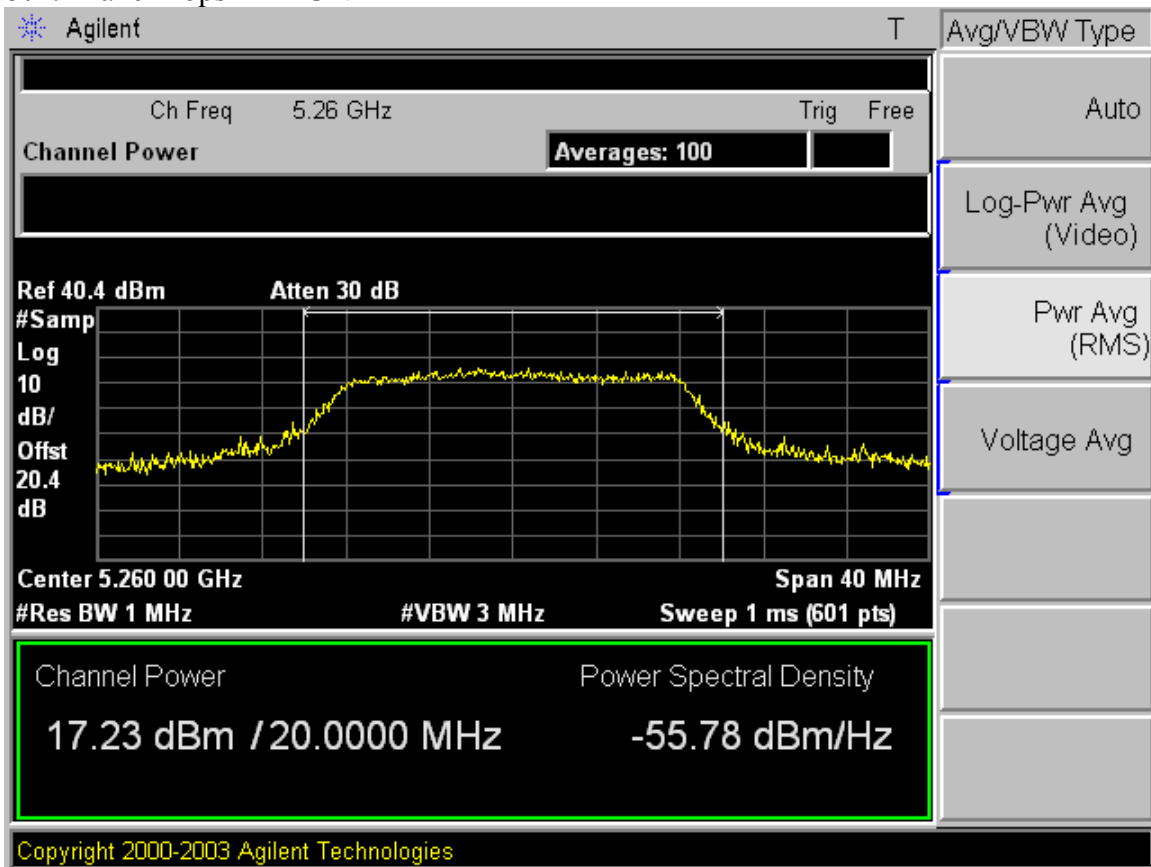

Airgo 802.11abg cardbus

FCC ID: SA3-AGN10230000

Power Output summary – UNII Mode

Maximum output power at each band is shown:

Mode	Frequency, MHz	Pout, Average dBm Information only	Pout, PEAK dBm
		Agilent EA4416A Power meter	Agilent E4446A Spectrum analyzer
802.11a 6 Mbps	5180	13.70	13.97 UNII
	5260	16.93	17.23 UNII
	5320	18.68	18.78 UNII

Airgo 802.11abg cardbus

FCC ID: SA3-AGN10230000

802.11 a 6 Mbps LOW UNII

Airgo 802.11abg cardbus

FCC ID: SA3-AGN10230000

802.11 a 6 Mbps MID UNII

Airgo 802.11abg cardbus

FCC ID: SA3-AGN10230000

802.11 a 6 Mbps HIGH UNII