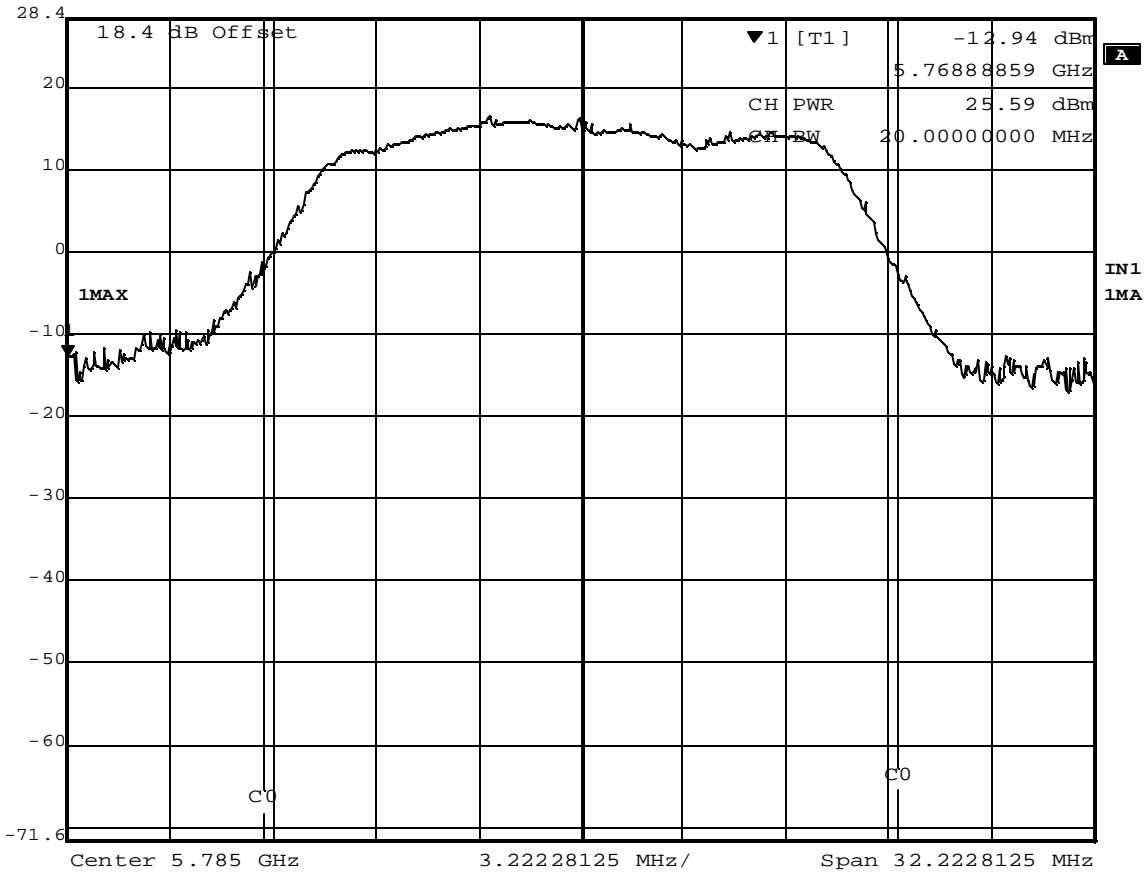

# 802.11a Mode 6 Mbps

Marker 1 [T1] RBW 1 MHz RF Att 40 dB  
Ref Lvl -18.71 dBm VBW 3 MHz  
28.4 dBm 5.72888859 GHz SWT 10 s Unit dBm

Date: 24.SEP.2004 18:57:48

Marker 1 [T1] RBW 1 MHz RF Att 40 dB  
Ref Lvl -12.94 dBm VBW 3 MHz  
28.4 dBm 5.76888859 GHz SWT 10 s Unit dBm

Date: 24.SEP.2004 19:00:17

Marker 1 [T1] RBW 1 MHz RF Att 40 dB  
Ref Lvl -12.61 dBm VBW 3 MHz  
28.4 dBm 5.78888859 GHz SWT 10 s Unit dBm

Date: 24.SEP.2004 19:02:26