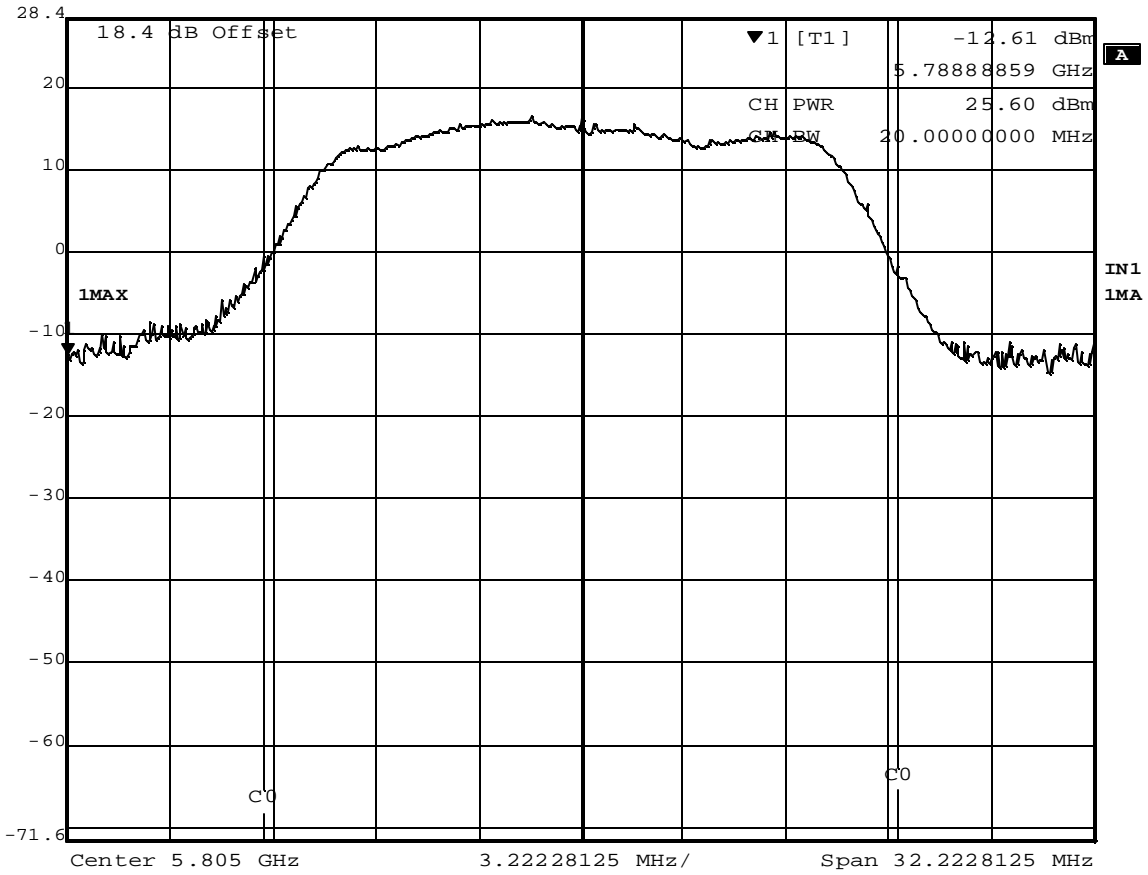

# 802.11a Mode 6 Mbps

Marker 1 [T1] RBW 1 MHz RF Att 40 dB  
Ref Lvl -18.71 dBm VBW 3 MHz  
28.4 dBm 5.72888859 GHz SWT 10 s Unit dBm

Date: 24.SEP.2004 18:57:48

Marker 1 [T1] RBW 1 MHz RF Att 40 dB  
Ref Lvl -12.94 dBm VBW 3 MHz  
28.4 dBm 5.76888859 GHz SWT 10 s Unit dBm

Date: 24.SEP.2004 19:00:17

Marker 1 [T1] RBW 1 MHz RF Att 40 dB  
Ref Lvl -12.61 dBm VBW 3 MHz  
28.4 dBm 5.78888859 GHz SWT 10 s Unit dBm

Date: 24.SEP.2004 19:02:26