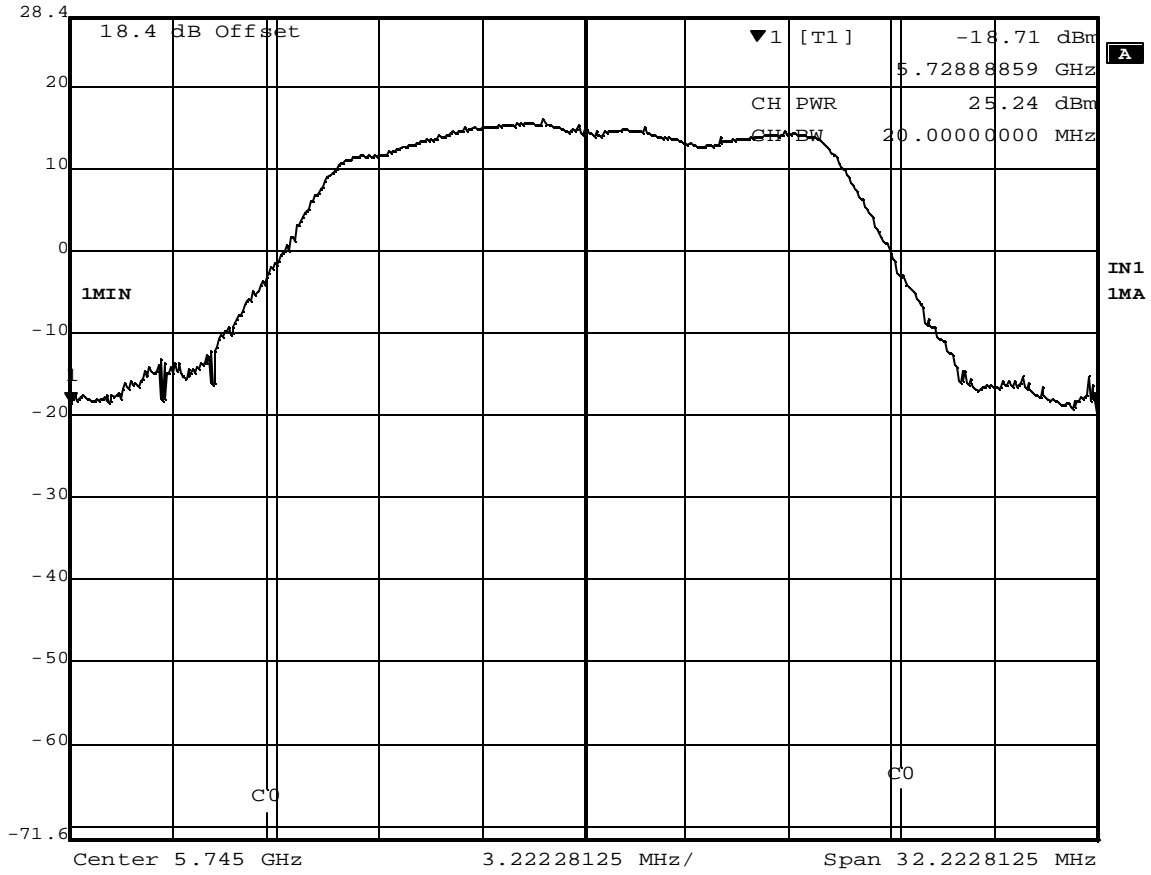

# 802.11a Mode 6 Mbps

Marker 1 [T1] RBW 1 MHz RF Att 40 dB  
Ref Lvl -18.71 dBm VBW 3 MHz  
28.4 dBm 5.72888859 GHz SWT 10 s Unit dBm

Date: 24.SEP.2004 18:57:48

Marker 1 [T1] RBW 1 MHz RF Att 40 dB  
Ref Lvl -12.94 dBm VBW 3 MHz  
28.4 dBm 5.76888859 GHz SWT 10 s Unit dBm

Date: 24.SEP.2004 19:00:17

Marker 1 [T1] RBW 1 MHz RF Att 40 dB  
Ref Lvl -12.61 dBm VBW 3 MHz  
28.4 dBm 5.78888859 GHz SWT 10 s Unit dBm

Date: 24.SEP.2004 19:02:26