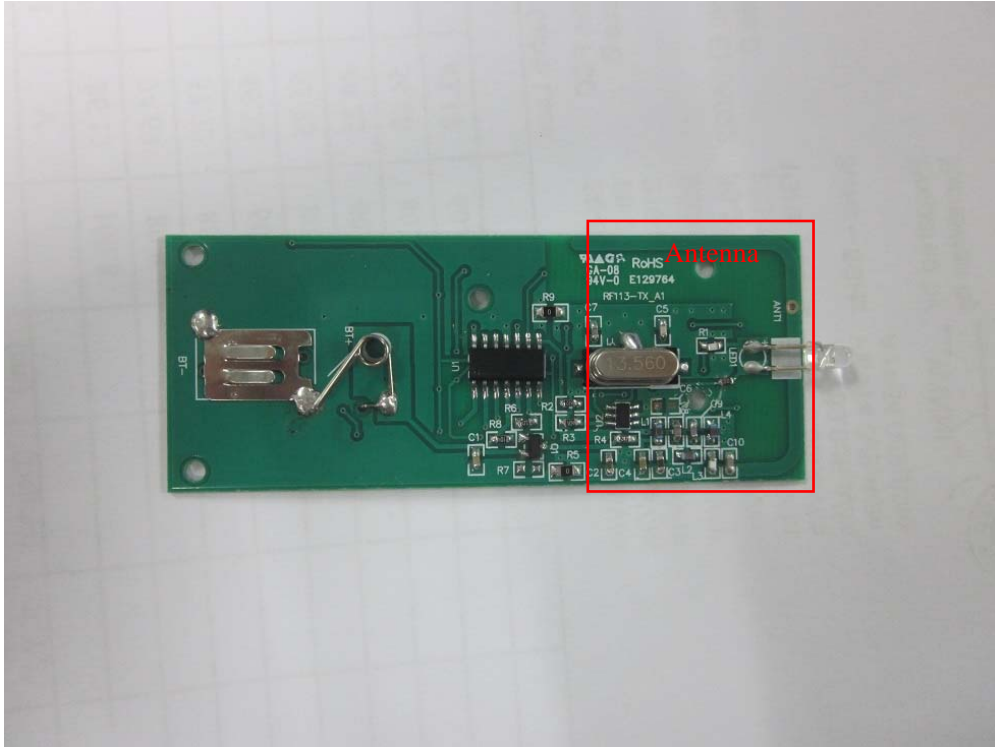

Internal Photo

FCC ID: SA2-WLL9801TX

Inner Circuit Top View

Inner Circuit Bottom View