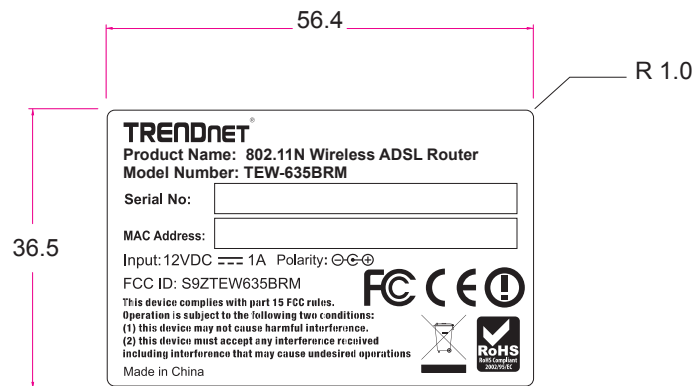

Label & Location

**TRENDNET**<sup>®</sup>

**Product Name: 802.11N Wireless ADSL Router**  
**Model Number: TEW-635BRM**

**Serial No:**

**MAC Address:**

Input: 12VDC  1A Polarity:   

FCC ID: S9ZTEW635BRM

**This device complies with part 15 FCC rules.**  
**Operation is subject to the following two conditions:**  
**(1) this device may not cause harmful interference.**  
**(2) this device must accept any interference received including interference that may cause undesired operations**

Made in China

SCALE 1:1

- 1.材質：#50 白色Mylar,背膠,上霧P
- 2.製版時請參考尺寸縮放
- 3.印刷顏色皆為黑色
- 4.請依所附之字稿製作
- 5.公差：± 0.2mm

消銀龍 / IP1006GA(颶風) / Trendware

料號	932YNY0037
----	------------