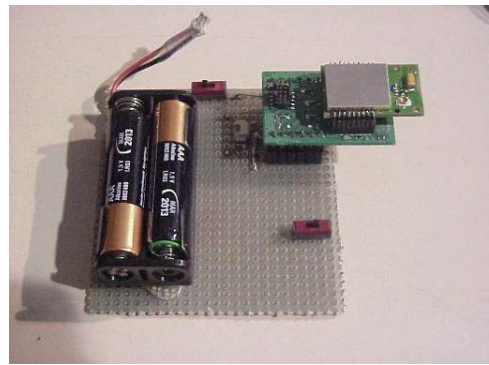

FCC ID: S9NZB260B PHOTHOGRAPHS Test Set-Up

Radiated Test Set-Up

Test jig interface for testing