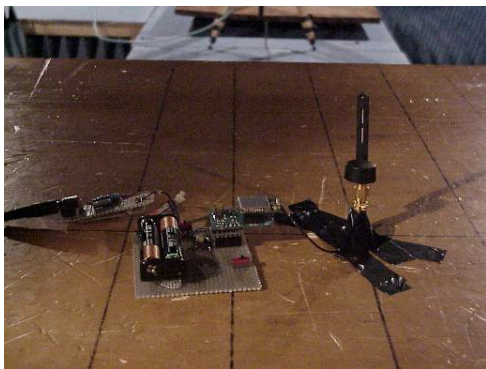

FCC ID: S9NZB260B PHOTHOGRAPHS Test Set-Up

Radiated Test Set-Up

Test jig interface for testing