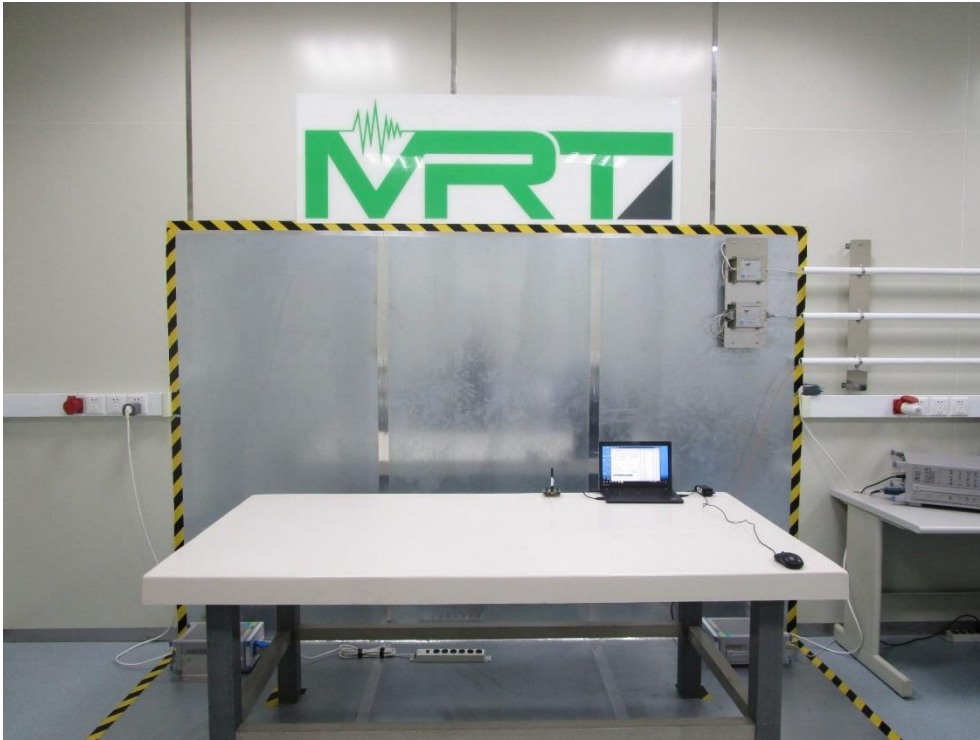

Test Photograph

Test Mode 1

Description: Front View of Conducted Emission Test Setup

Test Mode 1

Description: Back View of Conducted Emission Test Setup

Test Mode: Mode 1 ~ Mode 5

Description: Radiated Emission Test Setup for below 1GHz