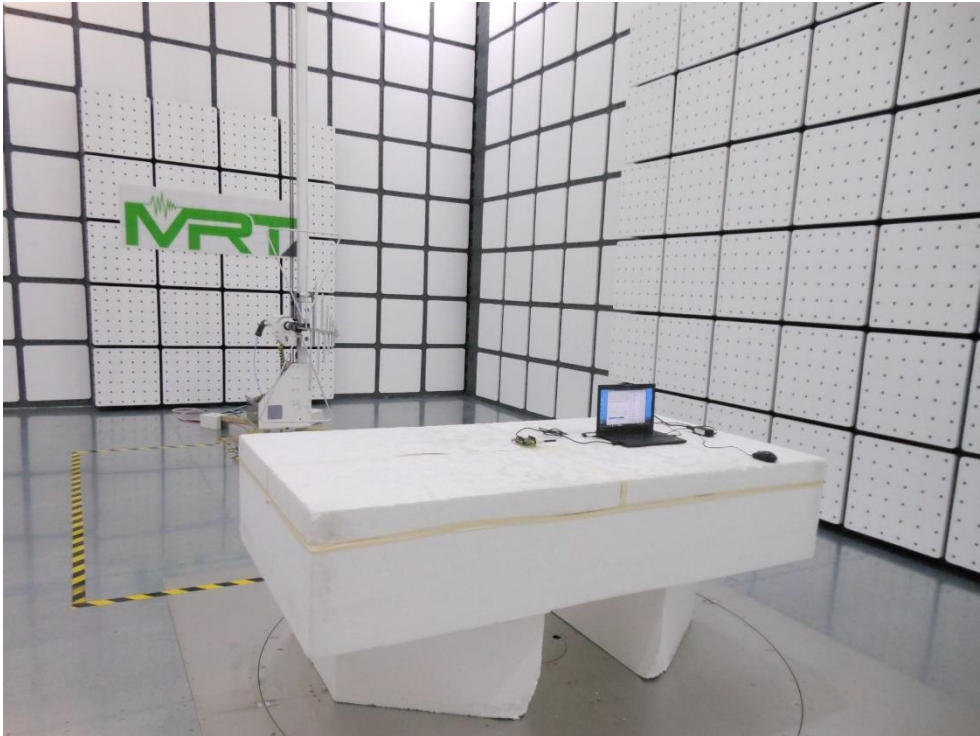

Test Photograph

Test Mode 1

Description: Front View of Conducted Emission Test Setup

Test Mode 1

Description: Back View of Conducted Emission Test Setup

Test Mode: Mode 1 ~ Mode 5

Description: Radiated Emission Test Setup for below 1GHz