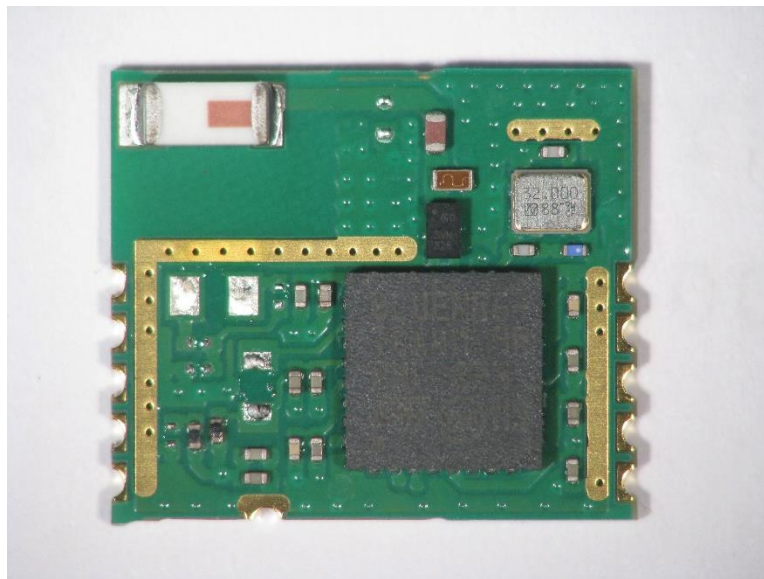

INTERNAL PHOTOS

BLUENRG-M0A and BLUENRG-M0A

FCC ID: S9NBNRGM0AL

IC – ISED ID: 8976C-BNRGM0AL

For the BLUENRG-M0A

For the BLUENRG-M0L