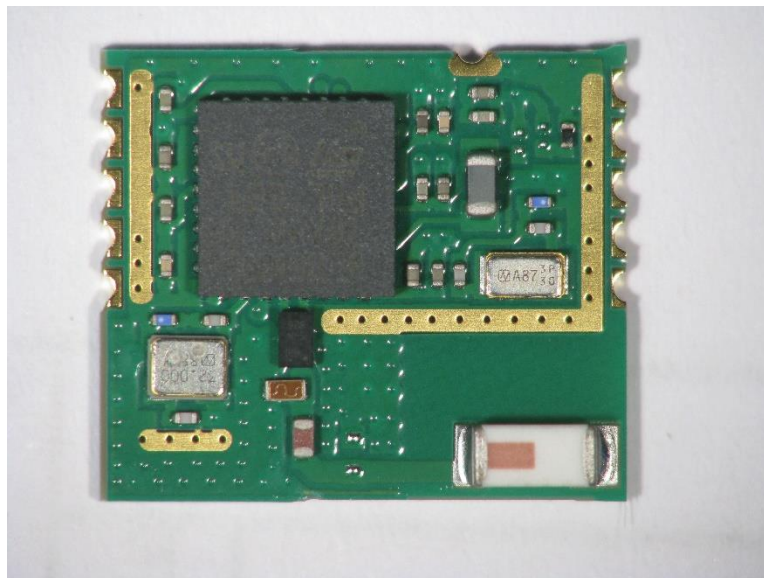

INTERNAL PHOTOS

BLUENRG-M0A and BLUENRG-M0A

FCC ID: S9NBNRGM0AL

IC – ISED ID: 8976C-BNRGM0AL

For the BLUENRG-M0A

For the BLUENRG-M0L