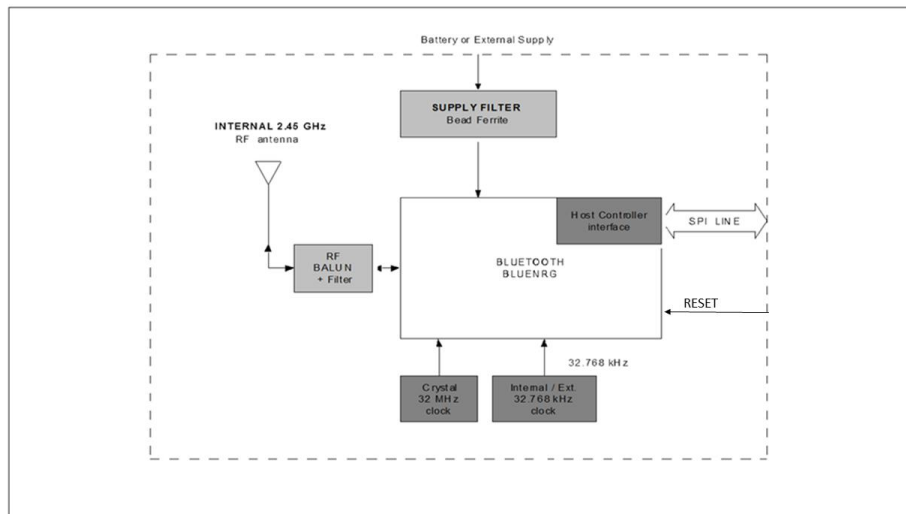

Block Diagrams

FCC ID: S9NBNRGM0AL

IC – ISED ID: 8976C-BNRGM0AL

Block diagram for BLUENRG-M0A

Block diagram for BLUENRG-M0L