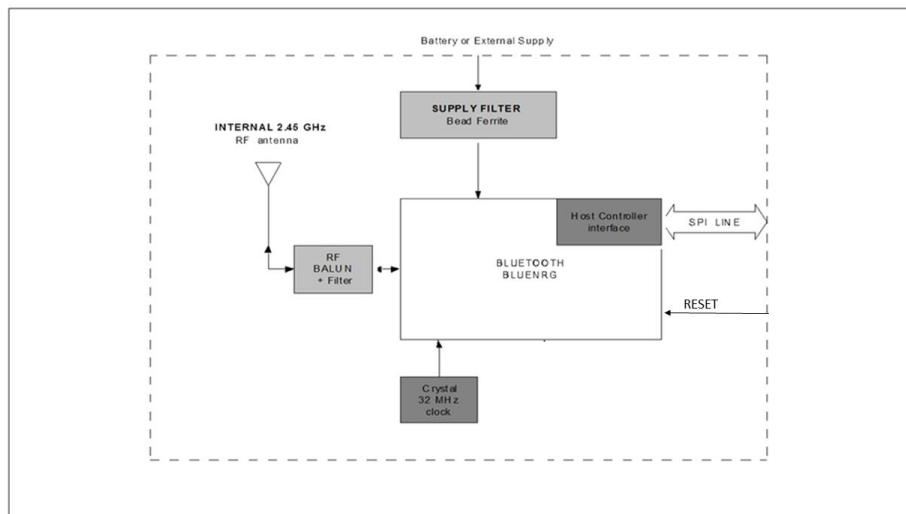

Block Diagrams

FCC ID: S9NBNRGM0AL

IC – ISED ID: 8976C-BNRGM0AL

Block diagram for BLUENRG-M0A

Block diagram for BLUENRG-M0L