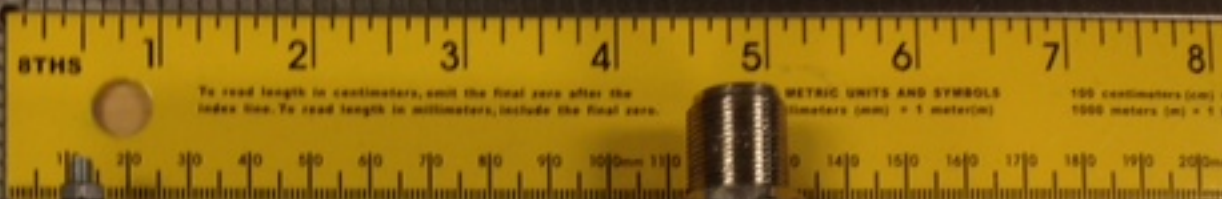

ZoneFlex 7441 Access Point

Default IP Address: 192.168.0.1

User name=super Password=sp-admin

866-76377-001-A

FCC ID: S9GZF7441
IC: 5912A-ZF7441
Made in XXX

N420

Model: ZF7441

12V === 1.0A 12伏特 1 安培

 **Ruckus**
WIRELESS

ZoneFlex 7441 Access Point
Default IP Address: 192.168.0.1
User name: super Password: rp-admin

901-7441-US01

S/N: 121303002578

MAC: 543D371C4C60

 Model 7441
FOR HOME OR OFFICE USE

FCC ID: S9GZF7441 
IC: 9912A-ZF7441
Made in Malaysia