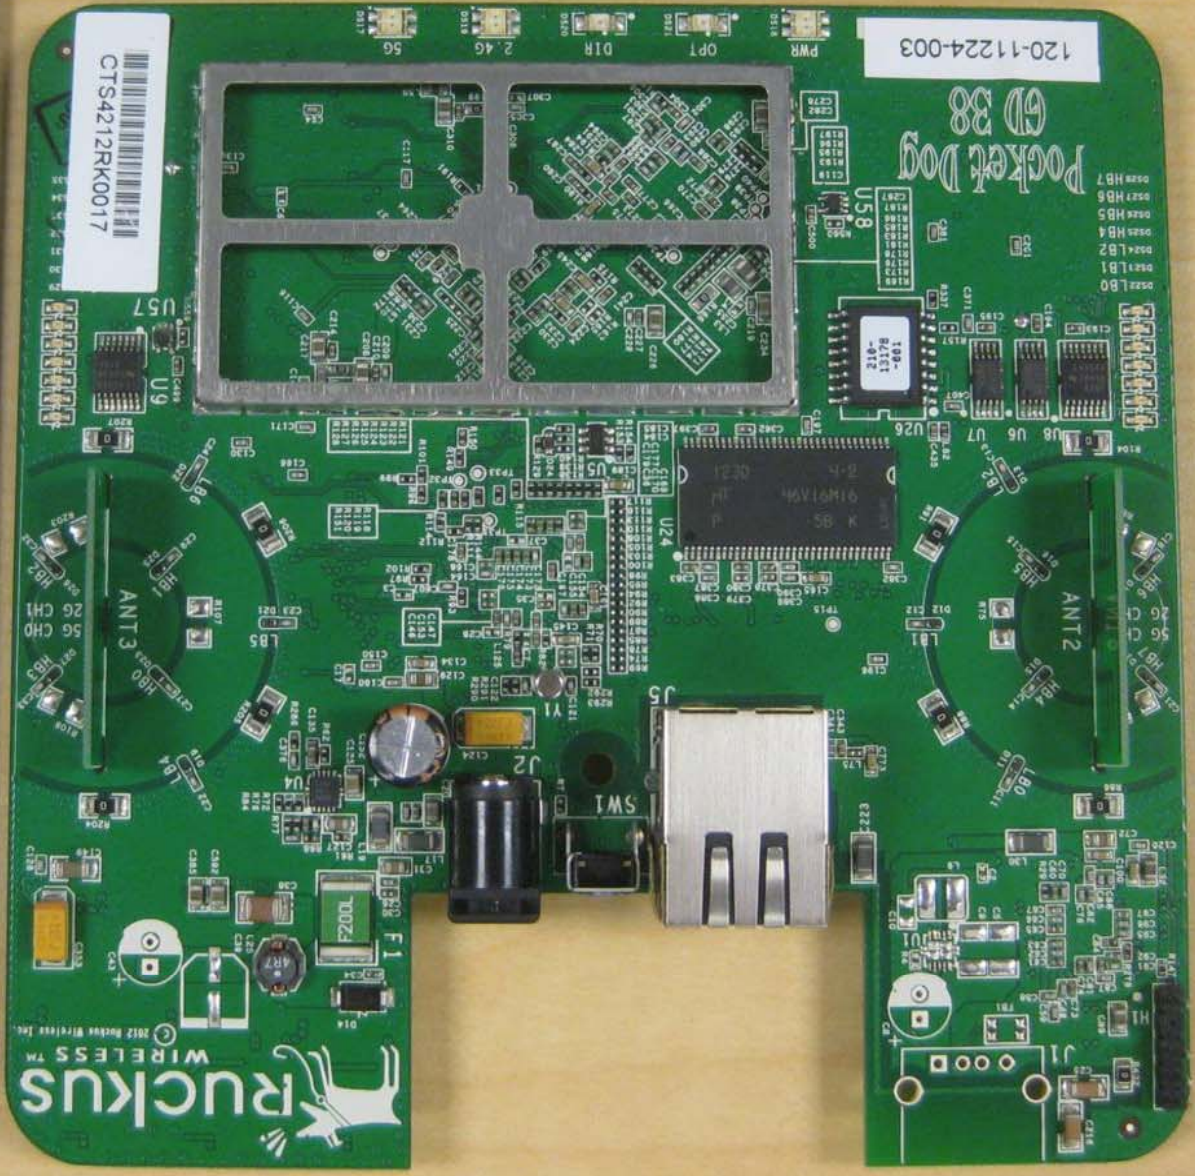

CTS4212RK0017

120-11224-003

Pocket Dog  
GD 38  
0522 LB0  
0521 LB1  
0520 LB2  
0519 HB4  
0518 HB5  
0517 HB6  
0516 HB7

Ruckus  
WIRELESS™  
© 2012 Ruckus Wireless, Inc.

8THS

To read length in centimeters, omit the final zero after the index line. To read length in millimeters, include the final zero.