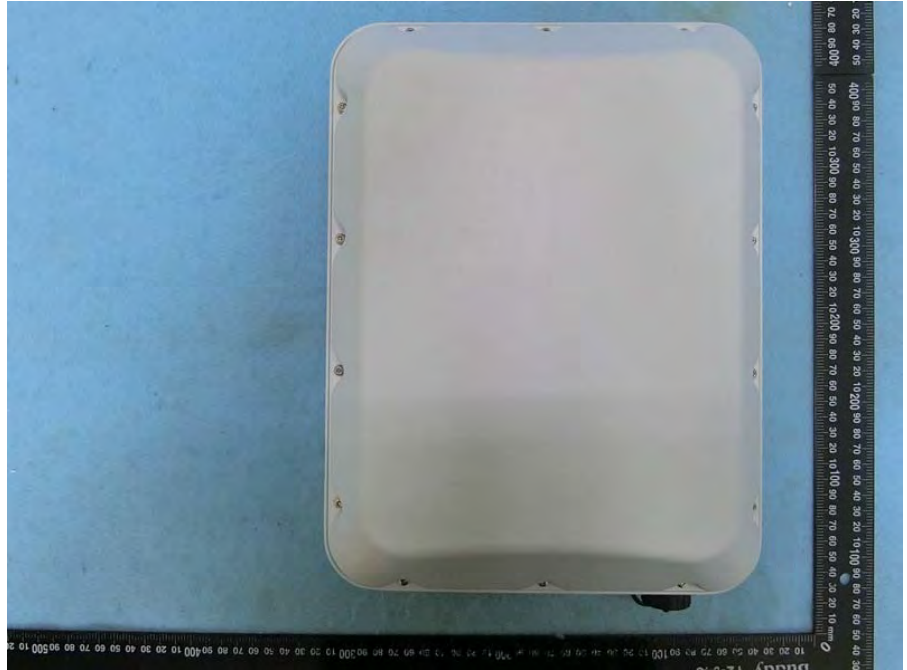

Brand Name: RUCKUS Model Name: T750SE

External antenna

Antenna cable for external antenna use