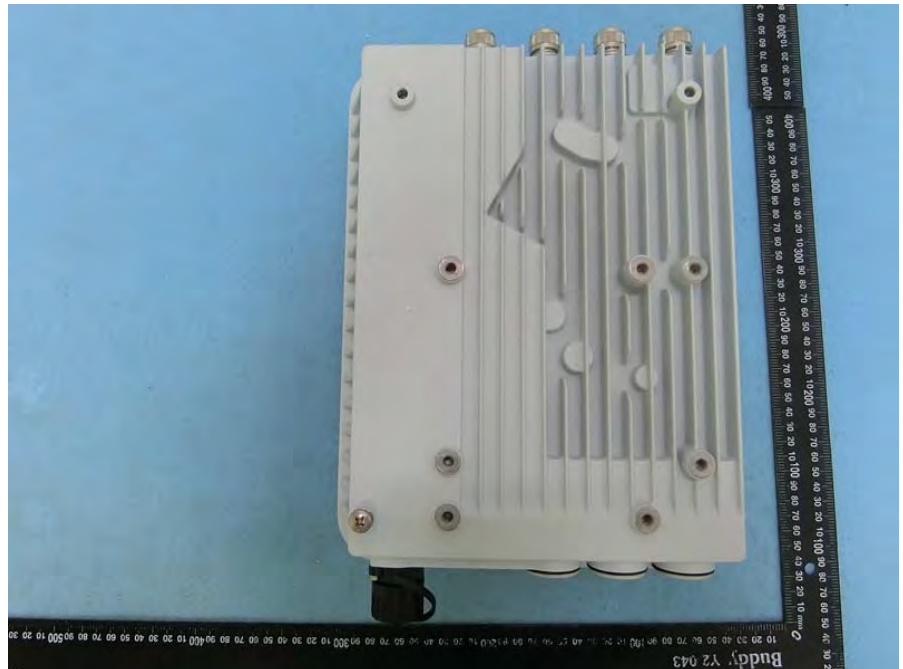

Brand Name: RUCKUS Model Name: T750SE

External antenna

Antenna cable for external antenna use