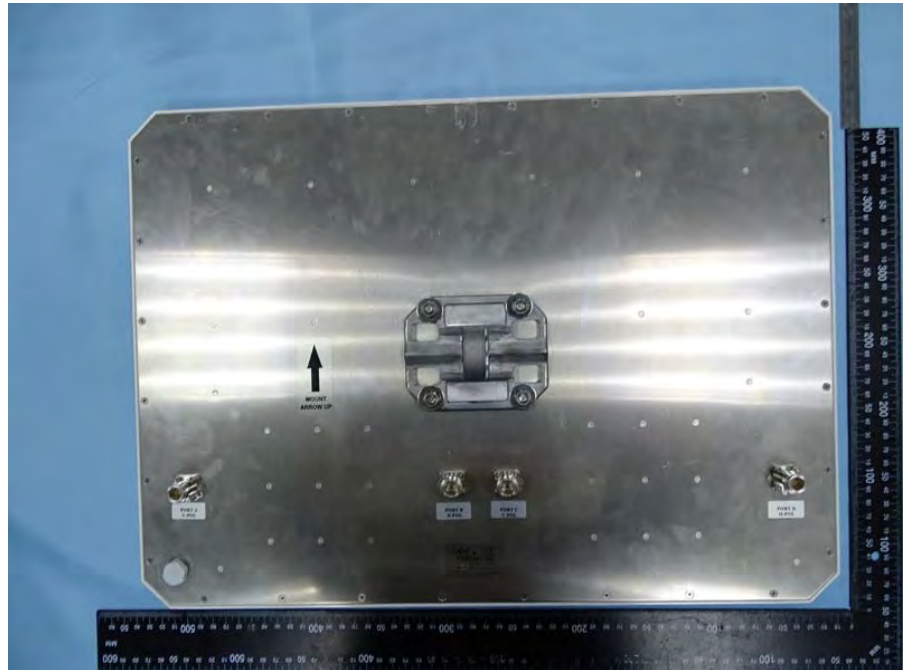

Brand Name: RUCKUS Model Name: T750SE

External antenna

Antenna cable for external antenna use