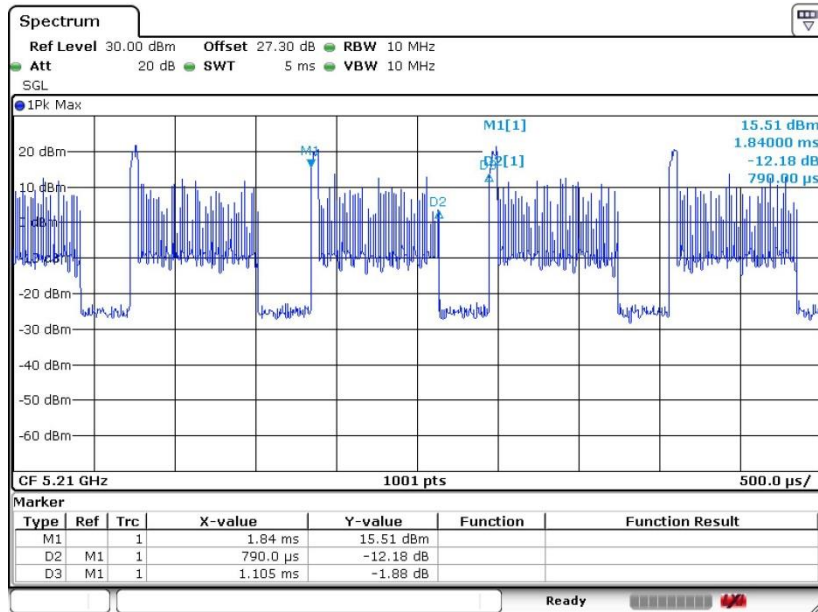

802.11ax HE40

Date: 3.OCT.2019 17:28:26

802.11ax HE80

Date: 3.OCT.2019 17:40:38