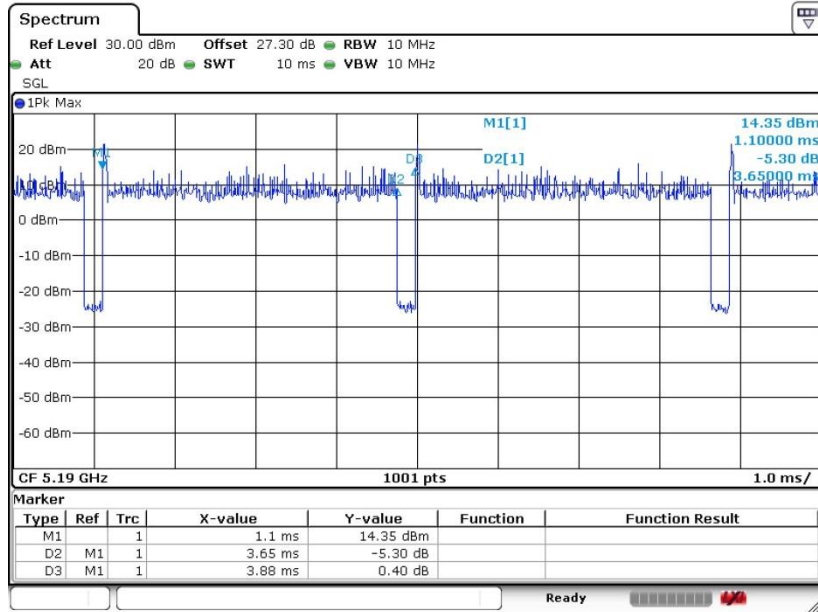

802.11ax HE40

Date: 3.OCT.2019 17:28:26

802.11ax HE80

Date: 3.OCT.2019 17:40:38