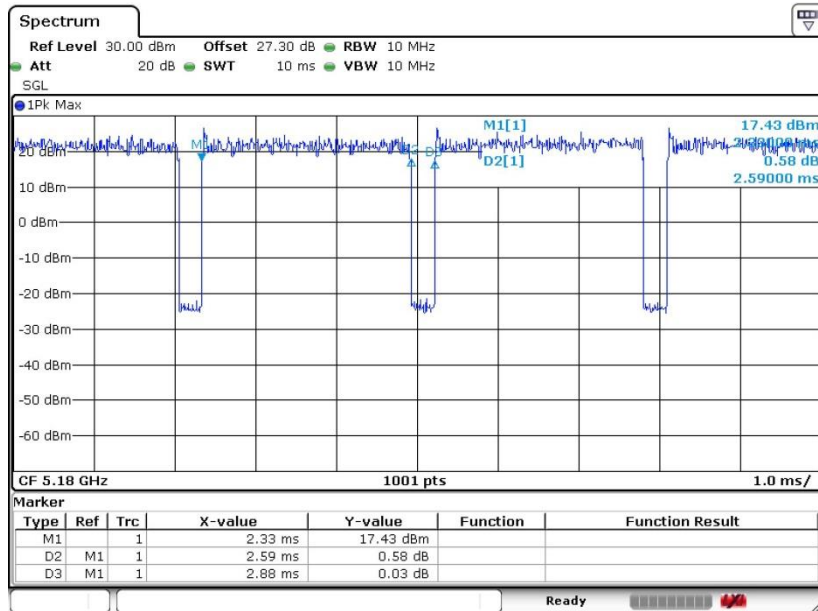

Date: 3.OCT.2019 17:11:21

802.11ax HE40

Date: 3.OCT.2019 17:26:45

802.11ax HE80

Date: 3.OCT.2019 17:37:35

<MIMO Ant. 4>

802.11ax HE20

Date: 3.OCT.2019 17:16:59