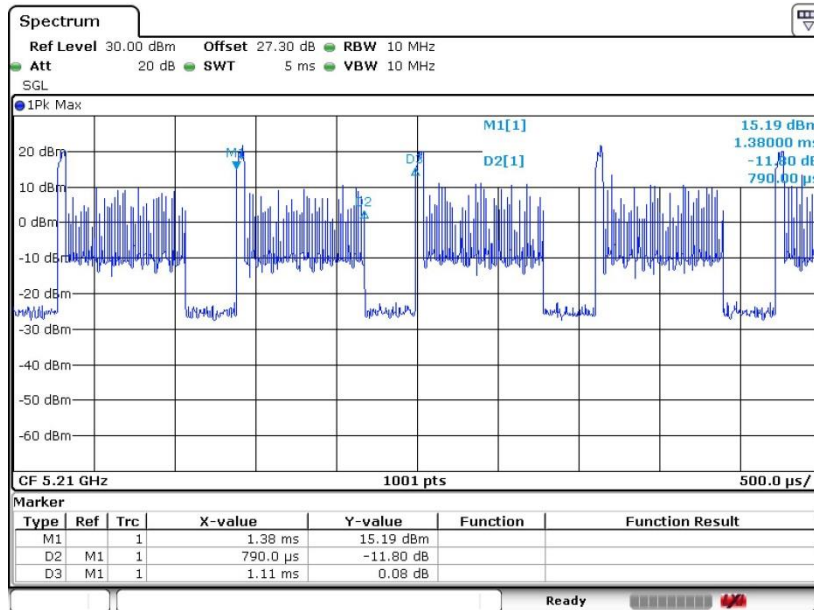

<MIMO Ant. 1>

802.11ax HE20

Date: 3.OCT.2019 17:07:26

802.11ax HE40

Date: 3.OCT.2019 17:23:42

802.11ax HE80

Date: 3.OCT.2019 17:35:35

<MIMO Ant. 2>

802.11ax HE20

Date: 3.OCT.2019 17:09:05

802.11ax HE40

Date: 3.OCT.2019 17:25:05

802.11ax HE80

Date: 3.OCT.2019 17:36:31

<MIMO Ant. 3>

802.11ax HE20

Date: 3.OCT.2019 17:11:21

802.11ax HE40

Date: 3.OCT.2019 17:26:45

802.11ax HE80

Date: 3.OCT.2019 17:37:35

<MIMO Ant. 4>

802.11ax HE20

Date: 3.OCT.2019 17:16:59