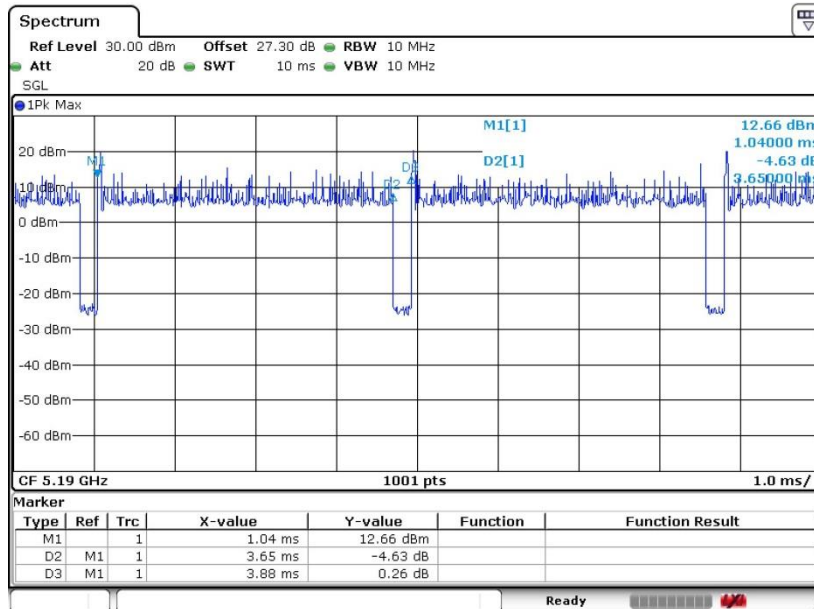

802.11ax HE20

Date: 3.OCT.2019 17:09:05

802.11ax HE40

Date: 3.OCT.2019 17:25:05

802.11ax HE80

Date: 3.OCT.2019 17:36:31

<MIMO Ant. 3>

802.11ax HE20

Date: 3.OCT.2019 17:11:21

802.11ax HE40

Date: 3.OCT.2019 17:26:45

802.11ax HE80

Date: 3.OCT.2019 17:37:35

<MIMO Ant. 4>

802.11ax HE20

Date: 3.OCT.2019 17:16:59