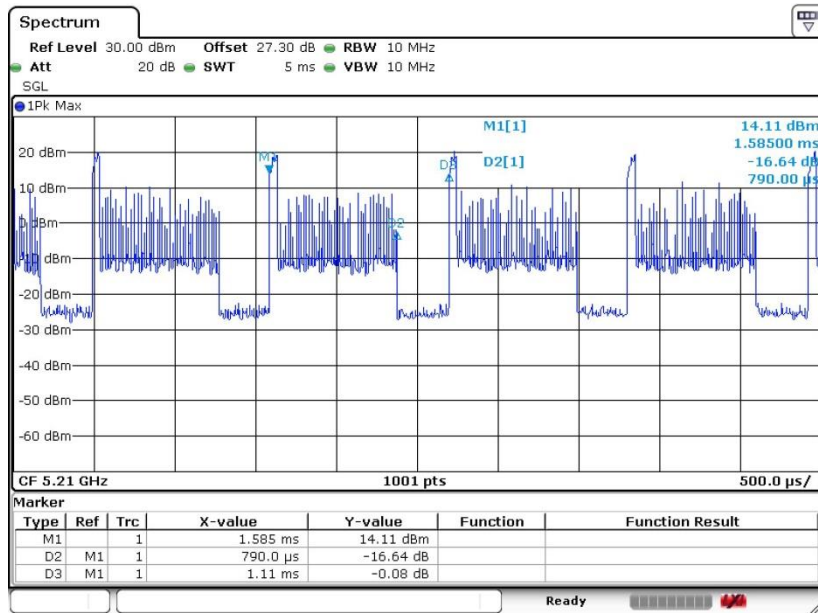

802.11ax HE20

Date: 3.OCT.2019 17:09:05

802.11ax HE40

Date: 3.OCT.2019 17:25:05

802.11ax HE80

Date: 3.OCT.2019 17:36:31

<MIMO Ant. 3>

802.11ax HE20

Date: 3.OCT.2019 17:11:21

802.11ax HE40

Date: 3.OCT.2019 17:26:45

802.11ax HE80

Date: 3.OCT.2019 17:37:35

<MIMO Ant. 4>

802.11ax HE20

Date: 3.OCT.2019 17:16:59