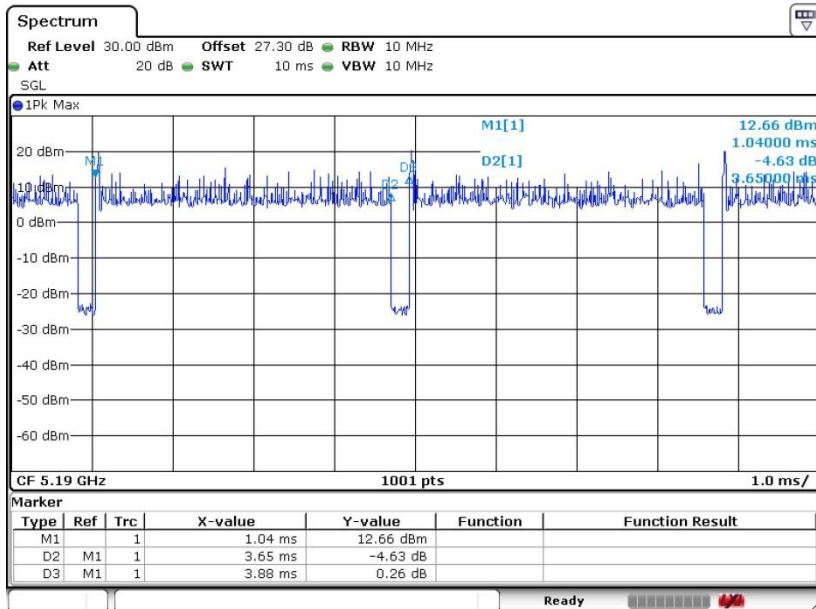

802.11ax HE20

Date: 3.OCT.2019 17:09:05

802.11ax HE40

Date: 3.OCT.2019 17:25:05

802.11ax HE80

Date: 3.OCT.2019 17:36:31

<MIMO Ant. 3>

802.11ax HE20

Date: 3.OCT.2019 17:11:21

802.11ax HE40

Date: 3.OCT.2019 17:26:45

802.11ax HE80

Date: 3.OCT.2019 17:37:35

<MIMO Ant. 4>

802.11ax HE20

Date: 3.OCT.2019 17:16:59