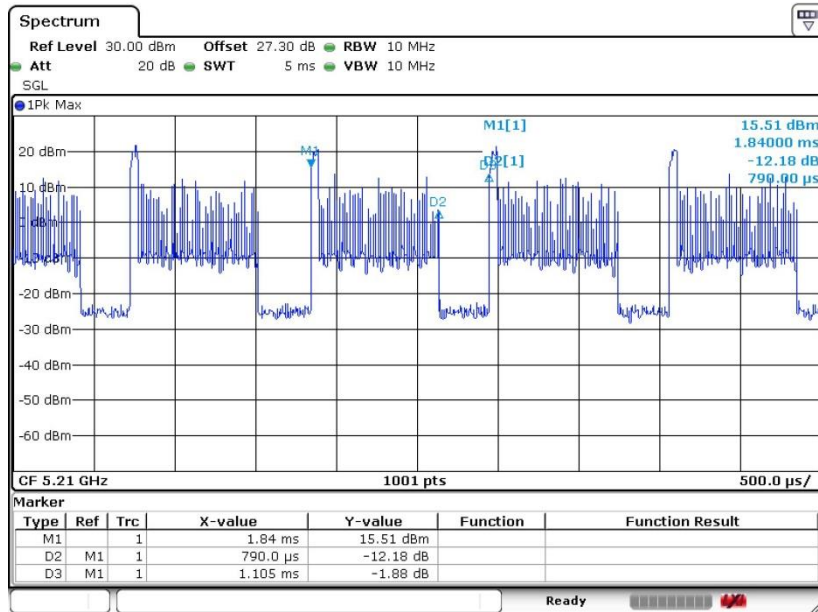

802.11ax HE80

Date: 3.OCT.2019 17:40:38