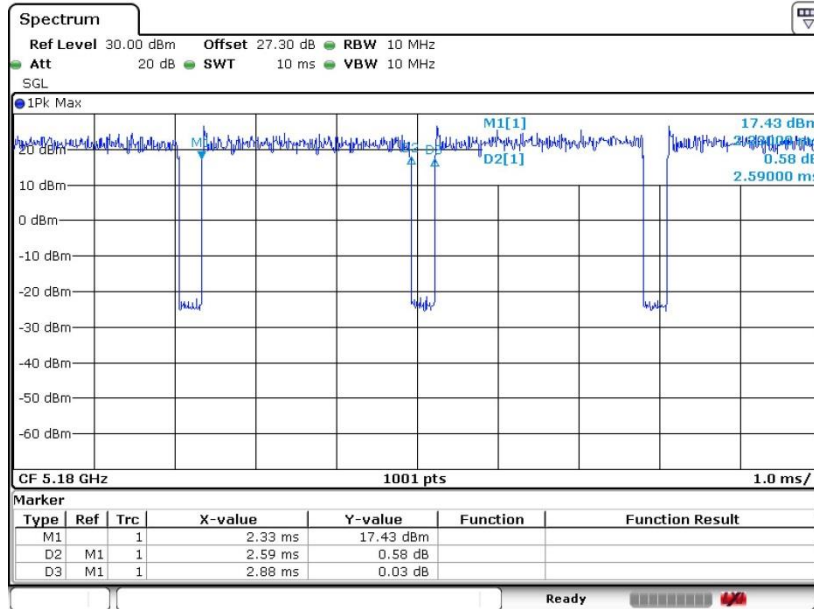

Date: 3.OCT.2019 17:11:21

802.11ax HE40

Date: 3.OCT.2019 17:26:45

802.11ax HE80

Date: 3.OCT.2019 17:37:35

<MIMO Ant. 4>

802.11ax HE20

Date: 3.OCT.2019 17:16:59