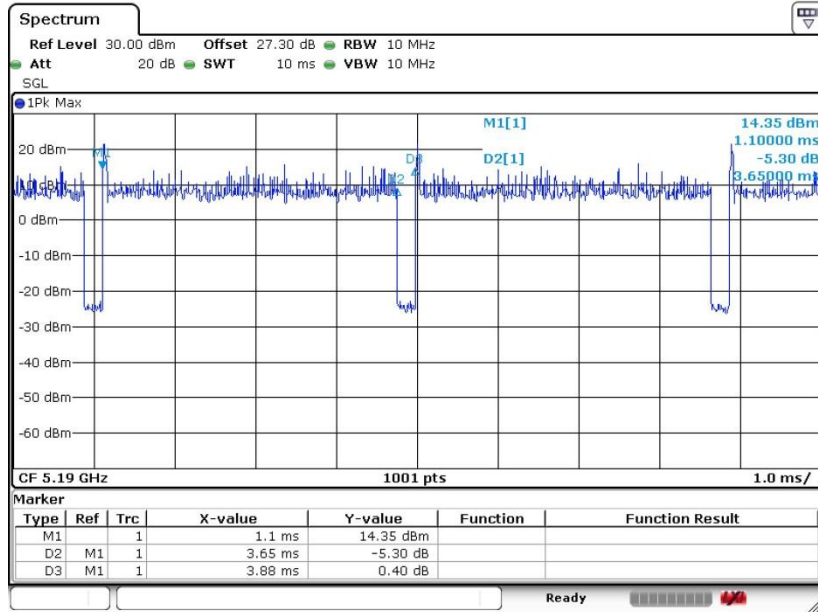

802.11ax HE40

Date: 3.OCT.2019 17:28:26