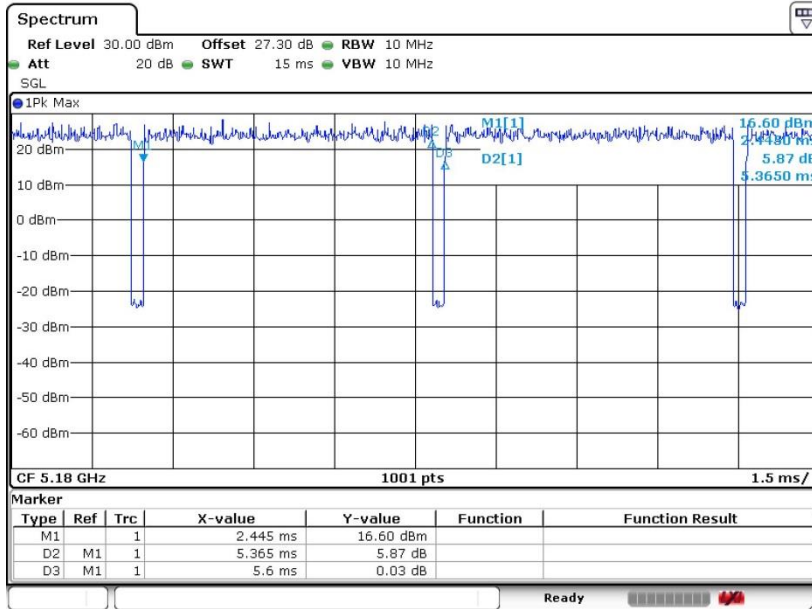

<MIMO Ant. 1>

802.11ax HE20

Date: 3.OCT.2019 15:19:24