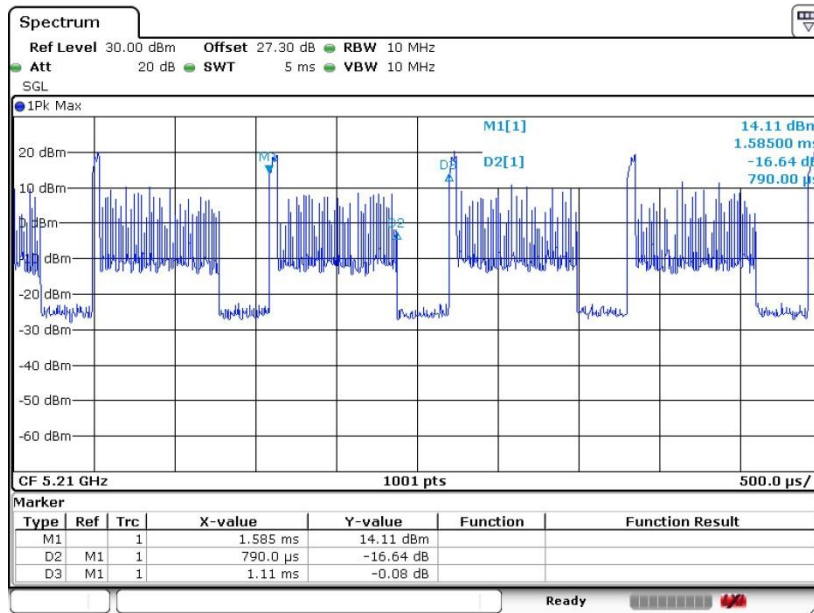

Date: 3.OCT.2019 17:11:21

802.11ax HE40

Date: 3.OCT.2019 17:26:45

802.11ax HE80

Date: 3.OCT.2019 17:37:35

<MIMO Ant. 4>

802.11ax HE20

Date: 3.OCT.2019 17:16:59