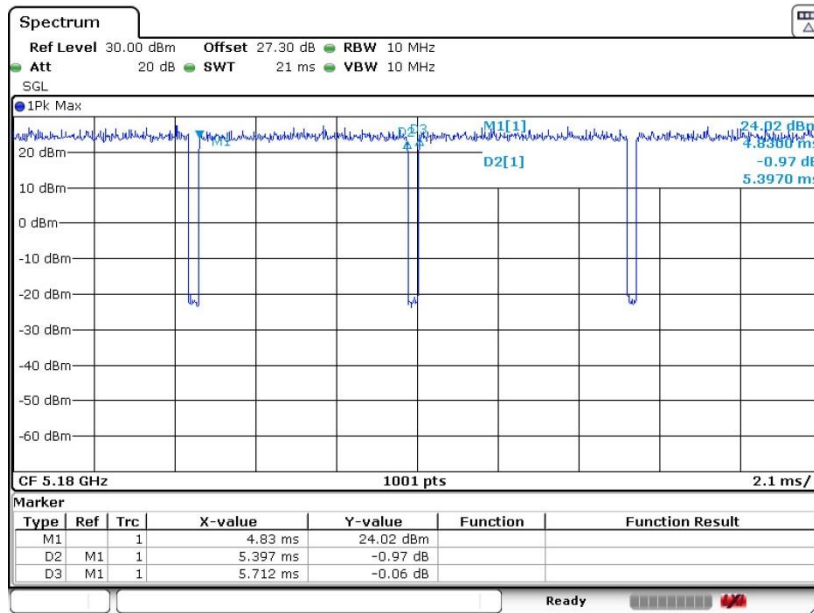

802.11ac VHT20

Date: 12.JUL.2019 17:06:29