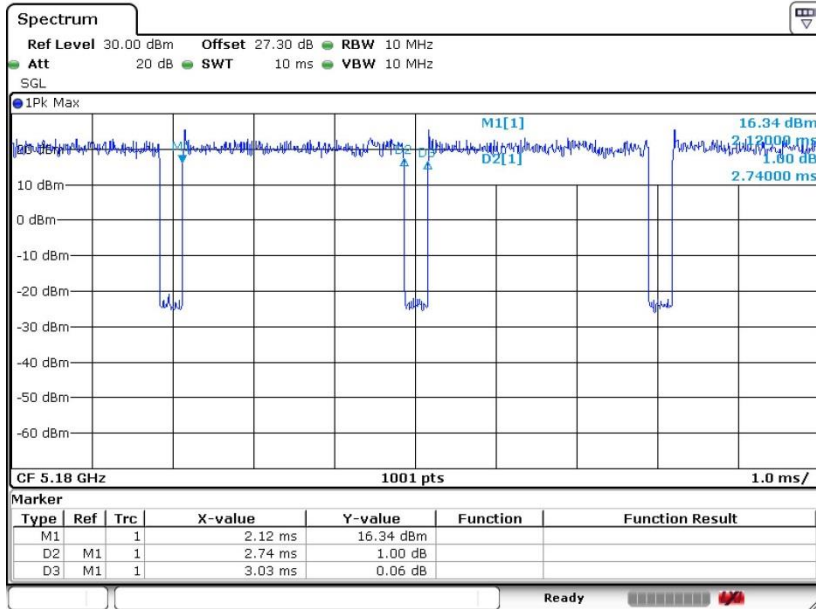

802.11ax HE20

Date: 3.OCT.2019 17:09:05

802.11ax HE40

Date: 3.OCT.2019 17:25:05

802.11ax HE80

Date: 3.OCT.2019 17:36:31

<MIMO Ant. 3>

802.11ax HE20