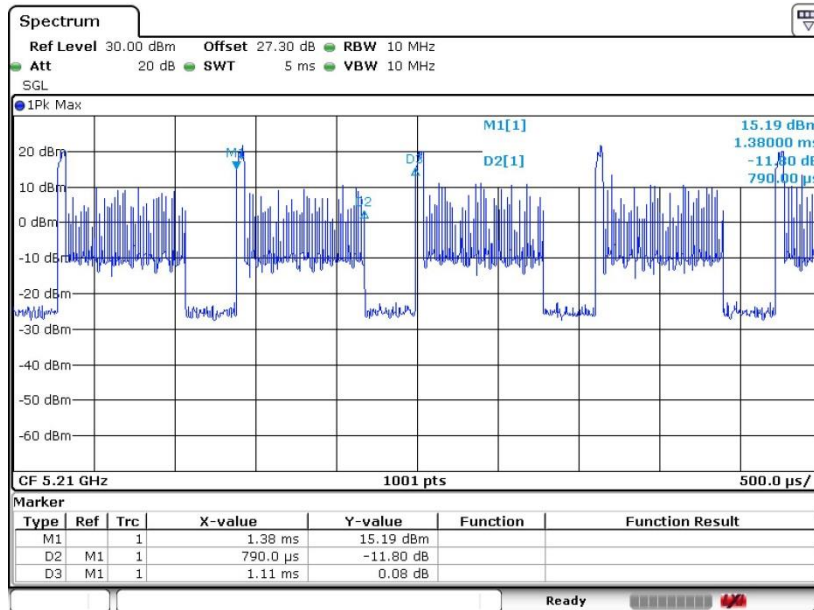

802.11ax HE20

Date: 3.OCT.2019 17:09:05

802.11ax HE40

Date: 3.OCT.2019 17:25:05

802.11ax HE80

Date: 3.OCT.2019 17:36:31

<MIMO Ant. 3>

802.11ax HE20

Date: 3.OCT.2019 17:11:21

802.11ax HE40

Date: 3.OCT.2019 17:26:45

802.11ax HE80

Date: 3.OCT.2019 17:37:35

<MIMO Ant. 4>

802.11ax HE20

Date: 3.OCT.2019 17:16:59