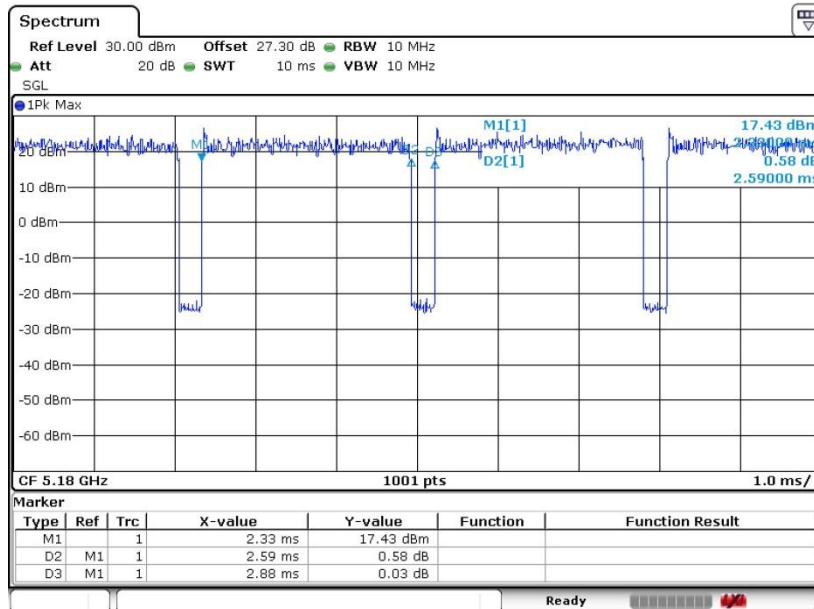

Date: 3.OCT.2019 17:11:21

802.11ax HE40

Date: 3.OCT.2019 17:26:45

802.11ax HE80

Date: 3.OCT.2019 17:37:35

<MIMO Ant. 4>

802.11ax HE20

Date: 3.OCT.2019 17:16:59