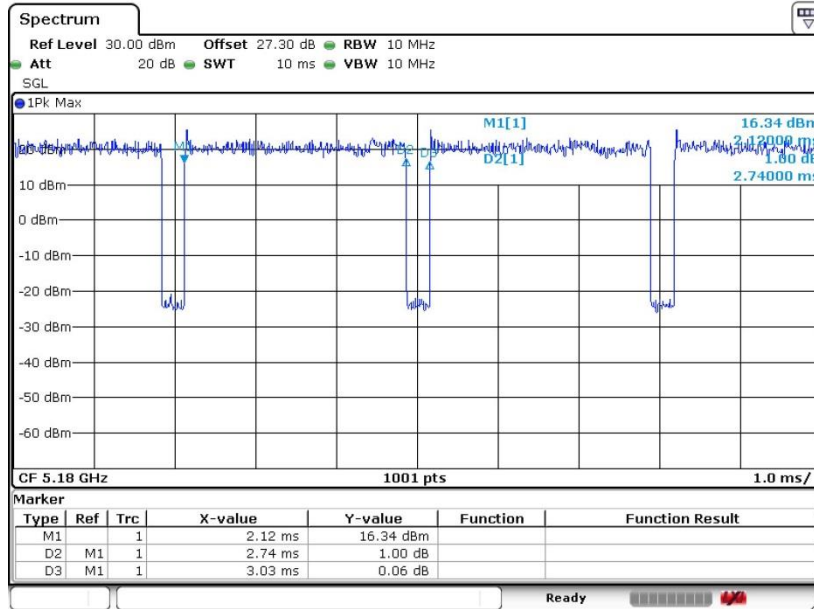

802.11ax HE20

Date: 3.OCT.2019 17:09:05

802.11ax HE40

Date: 3.OCT.2019 17:25:05

802.11ax HE80

Date: 3.OCT.2019 17:36:31

<MIMO Ant. 3>

802.11ax HE20