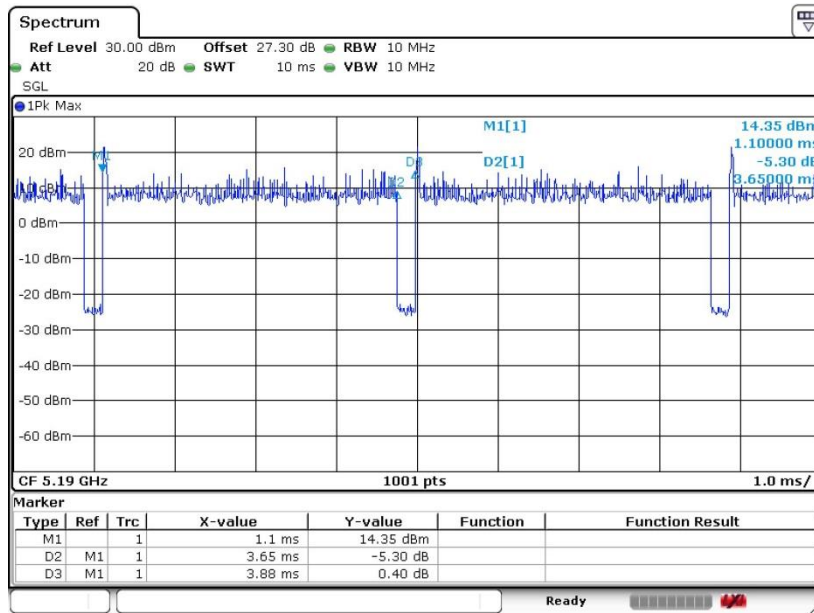

802.11ax HE40

Date: 3.OCT.2019 17:28:26