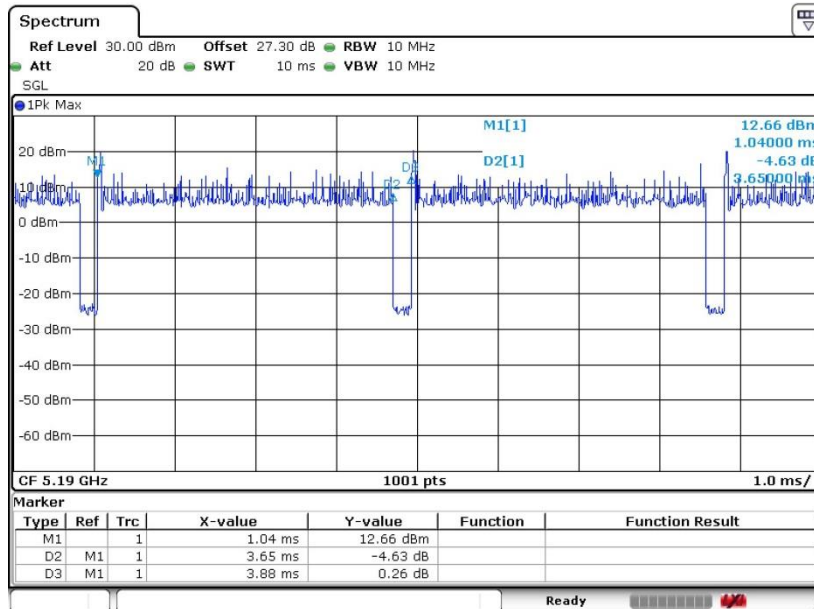

802.11ax HE40

Date: 3.OCT.2019 17:26:45