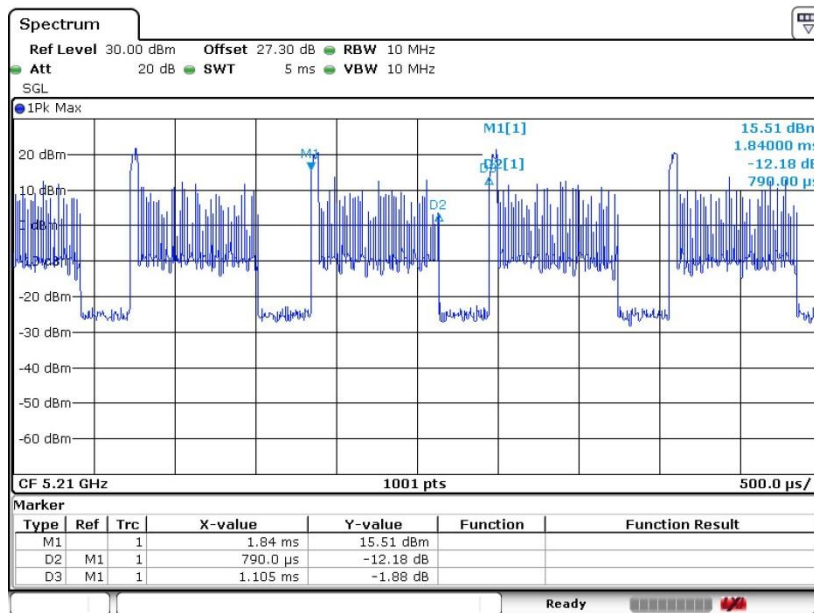

802.11ax HE80

Date: 3.OCT.2019 17:40:38