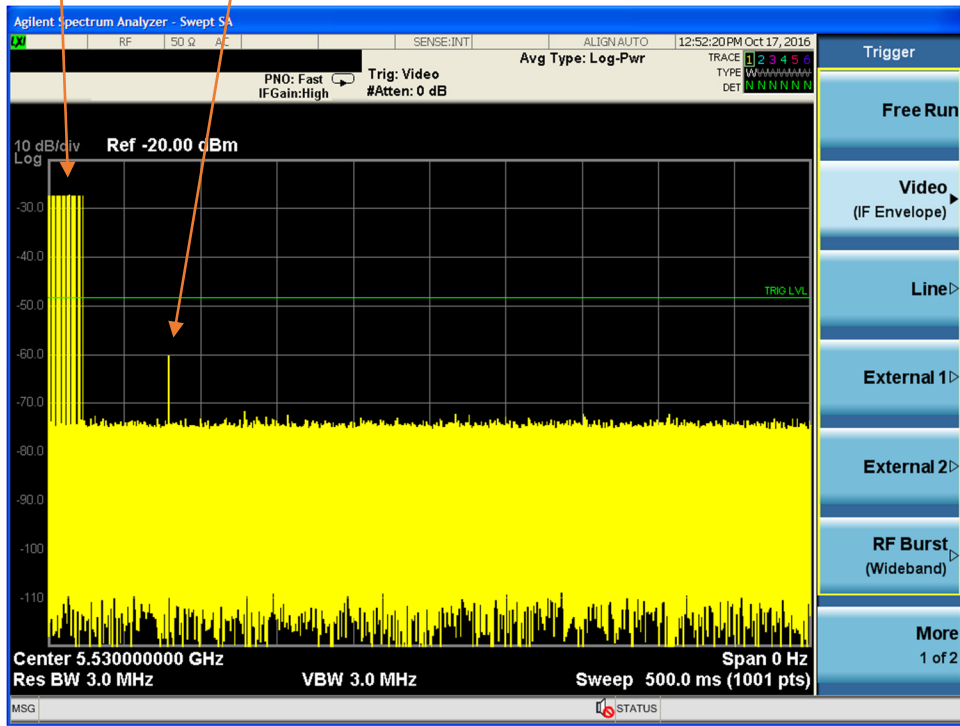

1. T610 Channel closing time plot

Radar signal, EUT beacon

EUT have stream before radar signal detect.