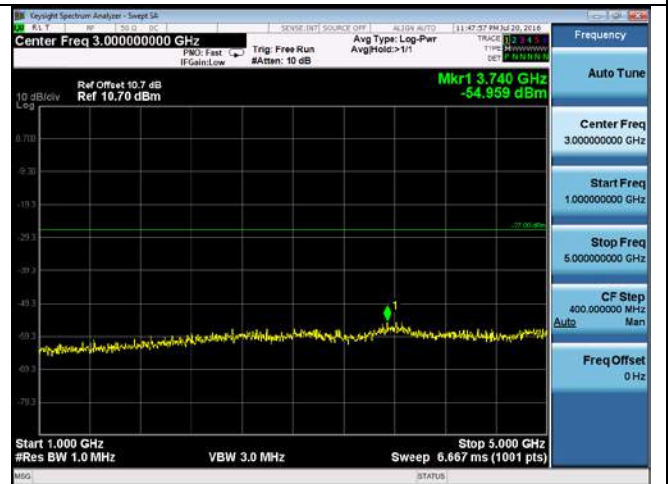

CUE-802.11n-20-5580M-chain3(6GHz-40GHz)

CUE-802.11n-20-5580M-chain4(30MHz-1GHz)

CUE-802.11n-20-5580M-chain4(1GHz-5GHz)

CUE-802.11n-20-5580M-chain 4(5GHz-6GHz)

CUE-802.11n-20-5580M-chain 4(6GHz-40GHz)

CUE-802.11n-20-5700M-chain 1(30MHz-1GHz)