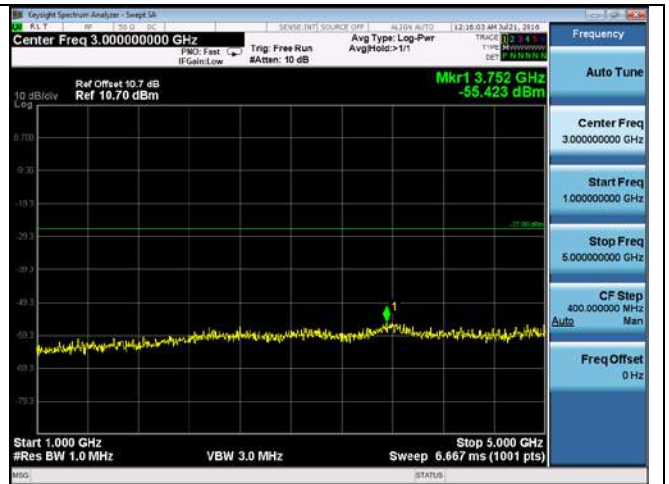

CUE-802.11a-5700M-chain 1(1GHz-5GHz)

CUE-802.11a-5700M-chain 1(5GHz-6GHz)

CUE-802.11a-5700M-chain 1(6GHz-40GHz)

CUE-802.11a-5700M-chain 2(30MHz-1GHz)

CUE-802.11a-5700M-chain 2(1GHz-5GHz)

CUE-802.11a-5700M-chain 2(5GHz-6GHz)