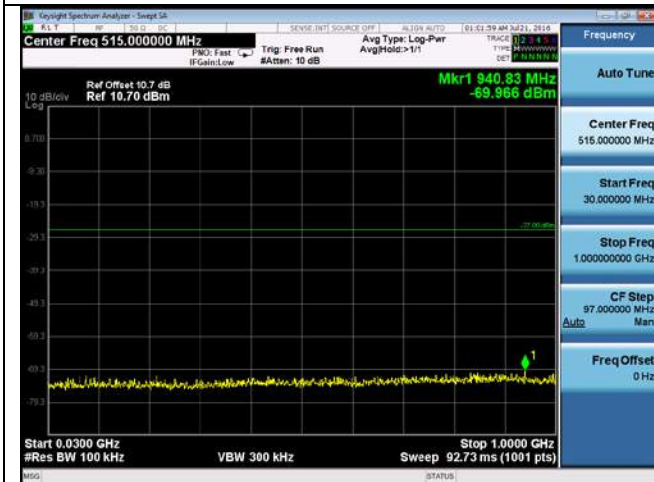

CUE-802.11n-20-5500M-chain1(6GHz-40GHz)

CUE-802.11n-20-5500M-chain2(30MHz-1GHz)

CUE-802.11n-20-5500M-chain2(1GHz-5GHz)

CUE-802.11n-20-5500M-chain2(5GHz-6GHz)

CUE-802.11n-20-5500M-chain2(6GHz-40GHz)

CUE-802.11n-20-5500M-chain3(30MHz-1GHz)