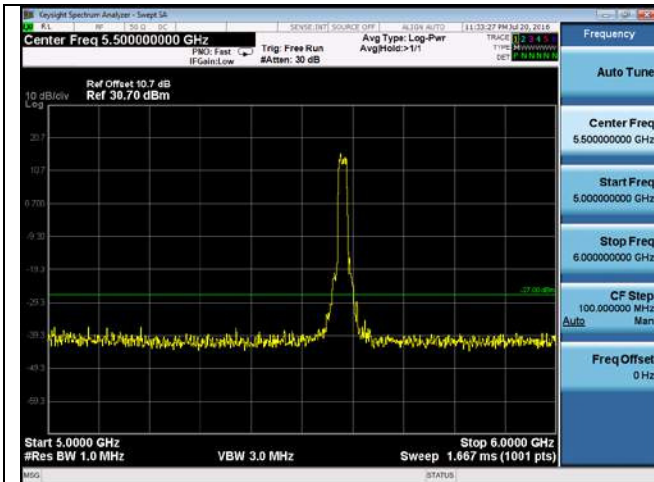

CUE-802.11a-5580M-chain1(30MHz-1GHz)

CUE-802.11a-5580M--chain1(5GHz-6GHz)