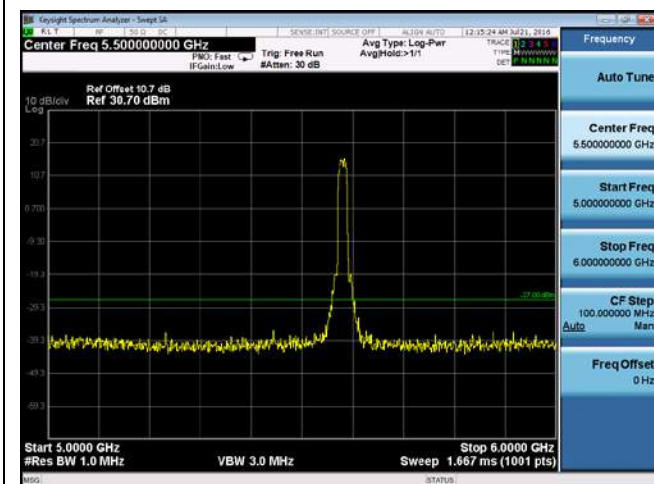

CUE-802.11a-5580M--chain2(30MHz-1GHz)

CUE-802.11a-5580M--chain2(5GHz-6GHz)