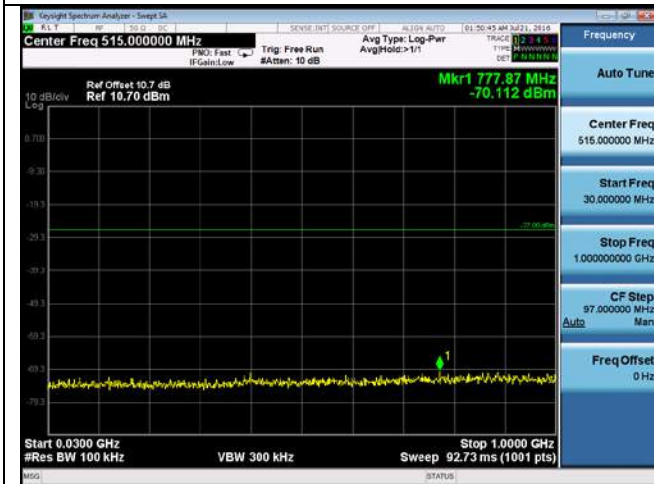

CUE-802.11a-5700M-chain 2(6GHz-40GHz)

CUE-802.11a-5700M-chain 3(30MHz-1GHz)

CUE-802.11a-5700M-chain 3(1GHz-5GHz)

CUE-802.11a-5700M-chain 3(5GHz-6GHz)

CUE-802.11a-5700M-chain 3(6GHz-40GHz)

CUE-802.11a-5700M-chain 4(30MHz-1GHz)