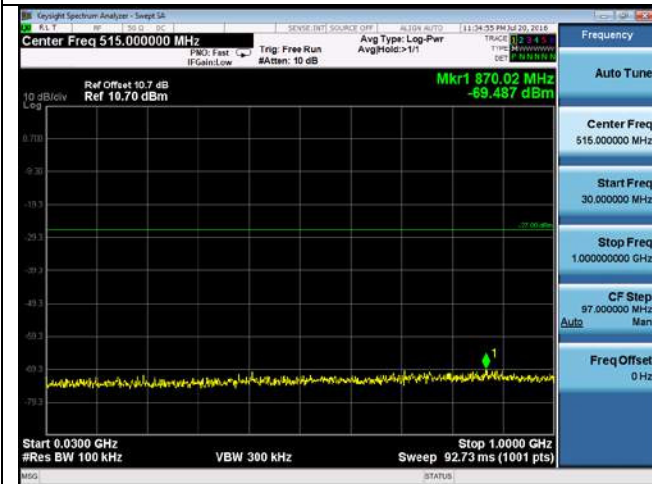

CUE-802.11a-5580M -chain3(6GHz-40GHz)

CUE-802.11a-5580M -chain4(30MHz-1GHz)

CUE-802.11a-5580M -chain4(1GHz-5GHz)

CUE-802.11a-5580M-chain 4(5GHz-6GHz)

CUE-802.11a-5580M-chain 4(6GHz-40GHz)

CUE-802.11a-5700M-chain 1(30MHz-1GHz)