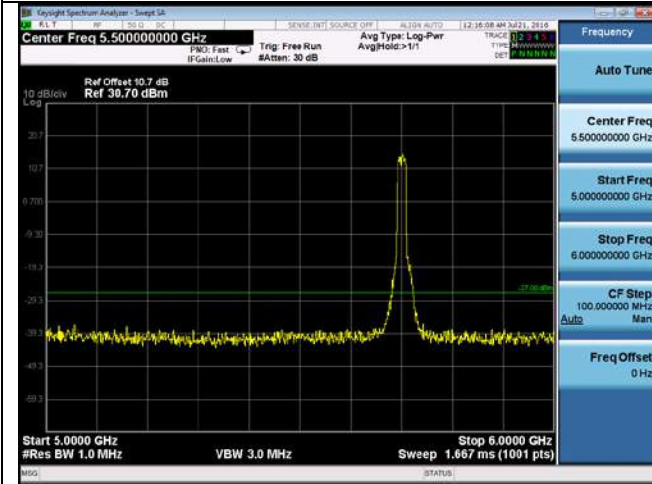

CUE-802.11a-5700M-chain 1(1GHz-5GHz)

CUE-802.11a-5700M-chain 1(5GHz-6GHz)

CUE-802.11a-5700M-chain 1(6GHz-40GHz)

CUE-802.11a-5700M-chain 2(30MHz-1GHz)

CUE-802.11a-5700M-chain 2(1GHz-5GHz)

CUE-802.11a-5700M-chain 2(5GHz-6GHz)