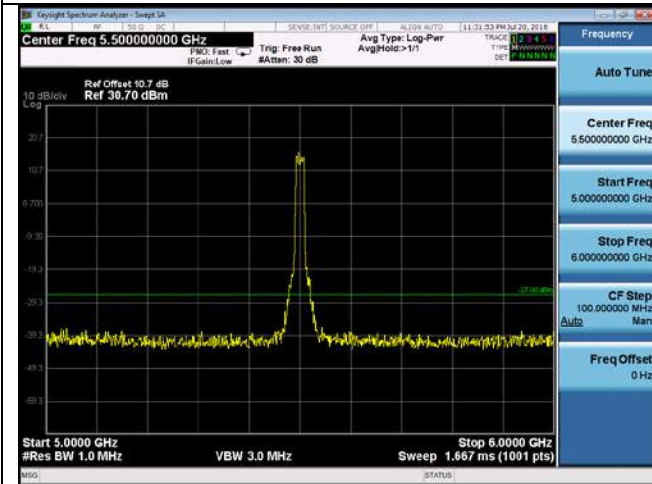

CUE-802.11ac-80-5290M-chain 4(1GHz-5GHz)

CUE-802.11ac-80-5290M-chain 4(5GHz-6GHz)

CUE-802.11ac-80-5290M-chain 4(6GHz-40GHz)

CUE-802.11a-5500M-chain1(30MHz-1GHz)

CUE-802.11a-5500M-chain1(1GHz-5GHz)

CUE-802.11a-5500M-chain1(5GHz-6GHz)