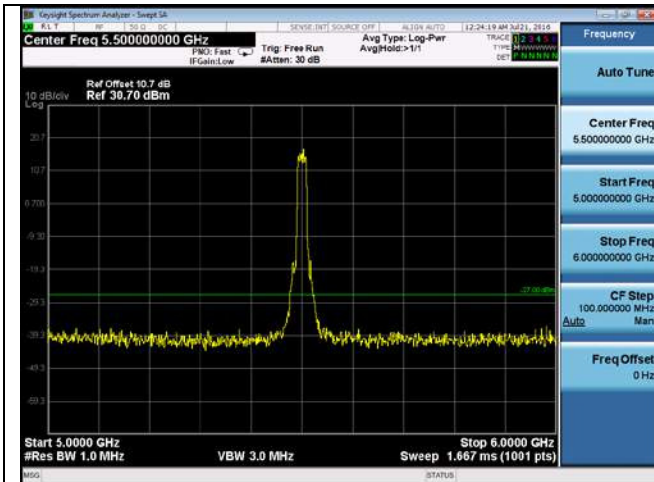

CUE-802.11n-20-5500M-chain2(30MHz-1GHz)

CUE-802.11n-20-5500M-chain2(5GHz-6GHz)