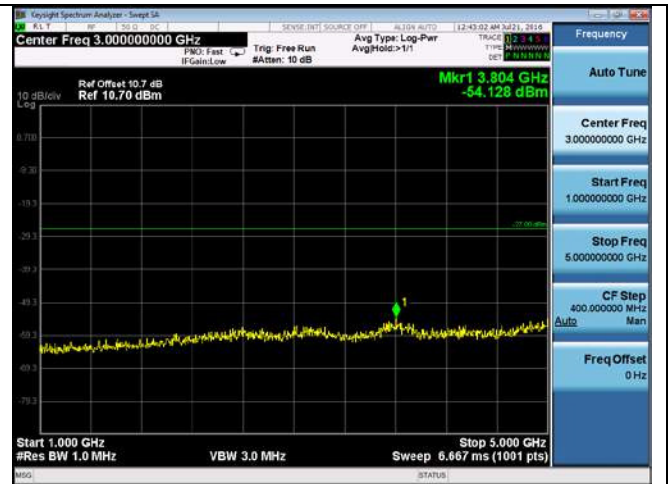

CUE-802.11n-40-5310M-chain 4(5GHz-6GHz)

CUE-802.11n-40-5310M-chain 4(6GHz-40GHz)

CUE-802.11ac-80-5290M-chain 1(30MHz-1GHz)

CUE-802.11ac-80-5290M-chain 1(1GHz-5GHz)

CUE-802.11ac-80-5290M-chain 1(5GHz-6GHz)

CUE-802.11ac-80-5290M-chain 1(6GHz-40GHz)

CUE-802.11ac-80-5290M-chain 2(30MHz-1GHz)

CUE-802.11ac-80-5290M-chain 2(1GHz-5GHz)

CUE-802.11ac-80-5290M-chain 2(5GHz-6GHz)

CUE-802.11ac-80-5290M-chain 2(6GHz-40GHz)