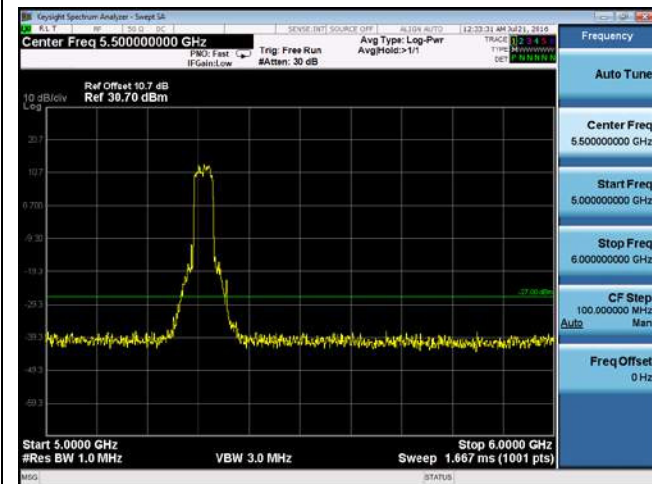

CUE-802.11n-40-5310M -chain1(5GHz-6GHz)

CUE-802.11n-40-5310M -chain1(6GHz-40GHz)

CUE-802.11n-40-5310M -chain2(30MHz-1GHz)

CUE-802.11n-40-5310M chain2(1GHz-5GHz)

CUE-802.11n-40-5310M-chain2(5GHz-6GHz)

CUE-802.11n-40-5310M-chain2(6GHz-40GHz)