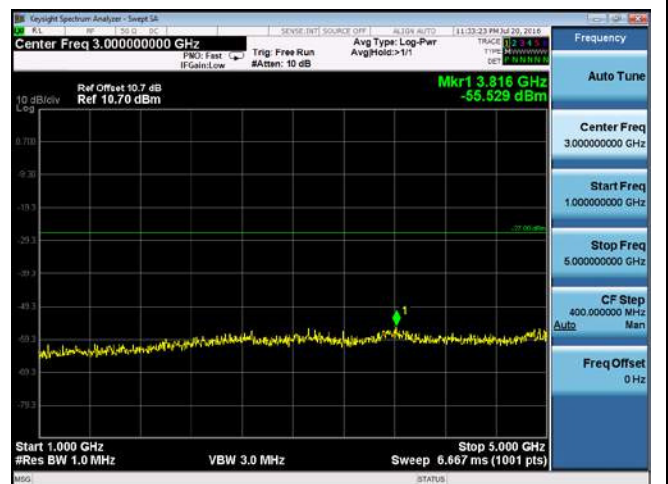

CUE-802.11a-5500M-chain4(6GHz-40GHz)

CUE-802.11a-5580M-chain1(1GHz-5GHz)