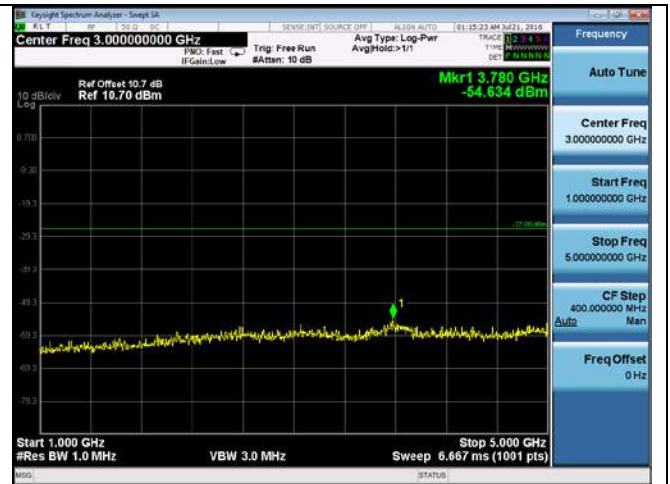

CUE-802.11n-20-5580M-chain2(1GHz-5GHz)

CUE-802.11n-20-5580M-chain2(5GHz-6GHz)

CUE-802.11n-20-5580M-chain2(6GHz-40GHz)

CUE-802.11n-20-5580M-chain3(30MHz-1GHz)

CUE-802.11n-20-5580M-chain3(1GHz-5GHz)

CUE-802.11n-20-5580M-chain3(5GHz-6GHz)