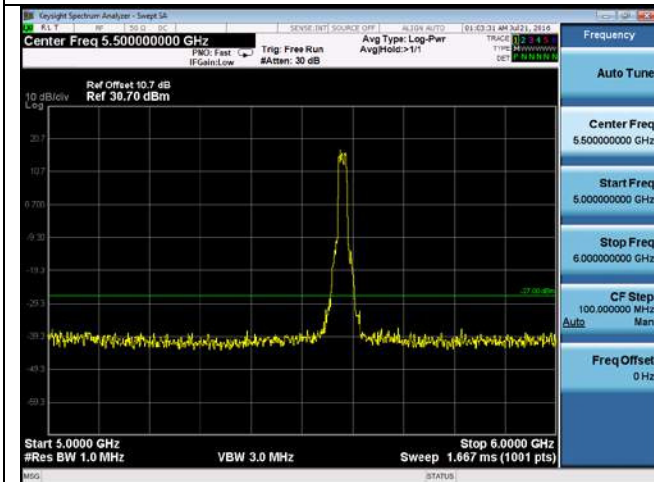

CUE-802.11a-5580M--chain2(1GHz-5GHz)

CUE-802.11a-5580M--chain2(5GHz-6GHz)

CUE-802.11a-5580M--chain2(6GHz-40GHz)

CUE-802.11a-5580M--chain3(30MHz-1GHz)

CUE-802.11a-5580M -chain3(1GHz-5GHz)

CUE-802.11a-5580M -chain3(5GHz-6GHz)