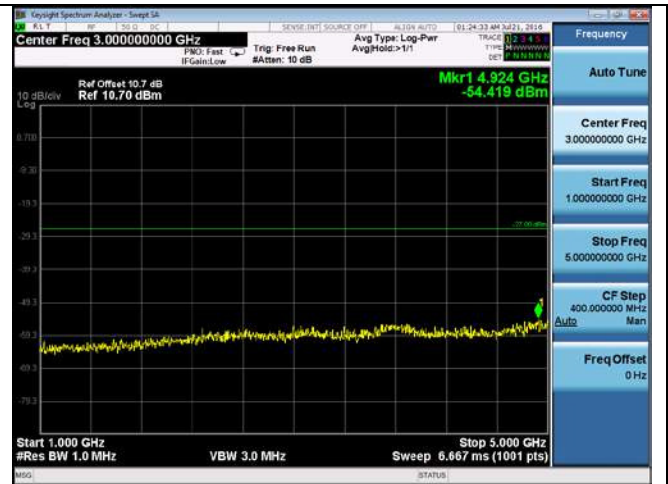

CUE-802.11n-40-5310M-chain2(6GHz-40GHz)

CUE-802.11n-40-5310M-chain3(1GHz-5GHz)