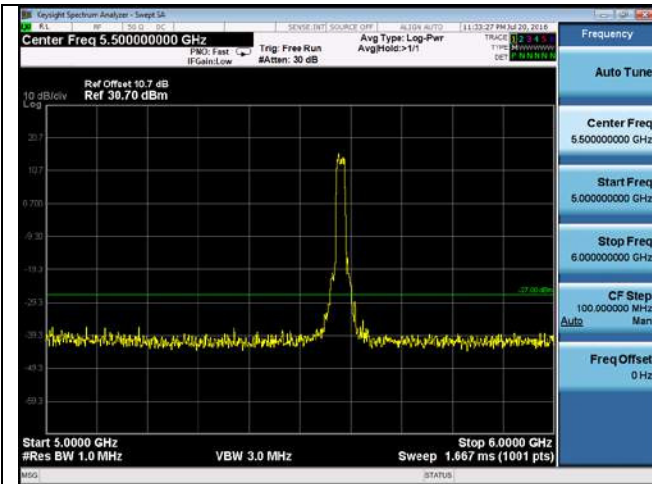

CUE-802.11n-20-5580M-chain1(30MHz-1GHz)

CUE-802.11n-20-5580M-chain1(5GHz-6GHz)