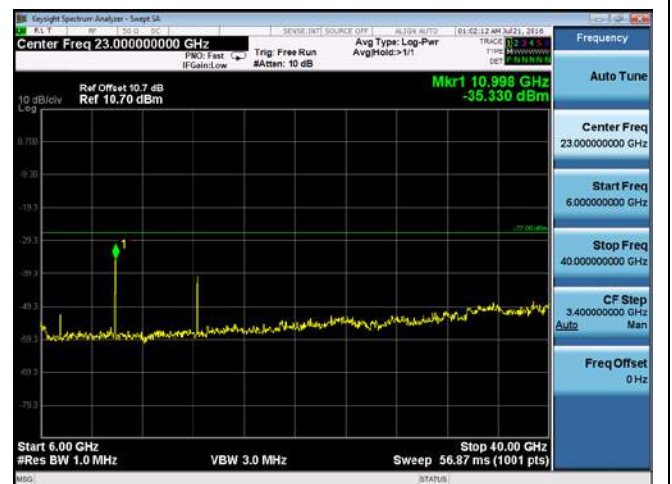

CUE-802.11n-20-5500M-chain3(1GHz-5GHz)

CUE-802.11n-20-5500M-chain3(6GHz-40GHz)