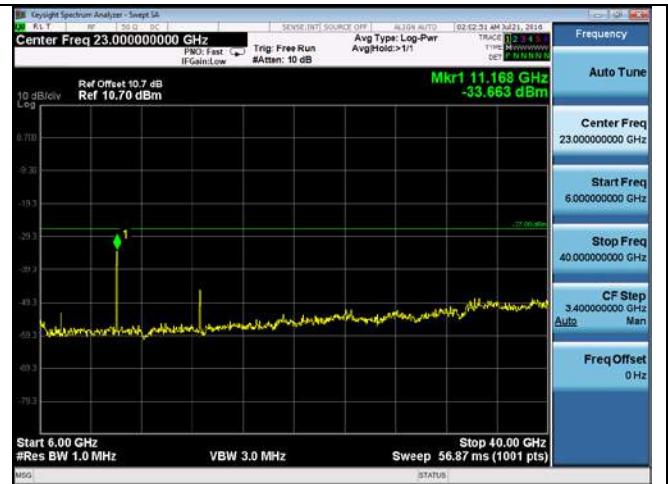

CUE-802.11n-20-5580M-chain3(6GHz-40GHz)

CUE-802.11n-20-5580M-chain4(30MHz-1GHz)

CUE-802.11n-20-5580M-chain4(1GHz-5GHz)

CUE-802.11n-20-5580M-chain 4(5GHz-6GHz)

CUE-802.11n-20-5580M-chain 4(6GHz-40GHz)

CUE-802.11n-20-5700M-chain 1(30MHz-1GHz)