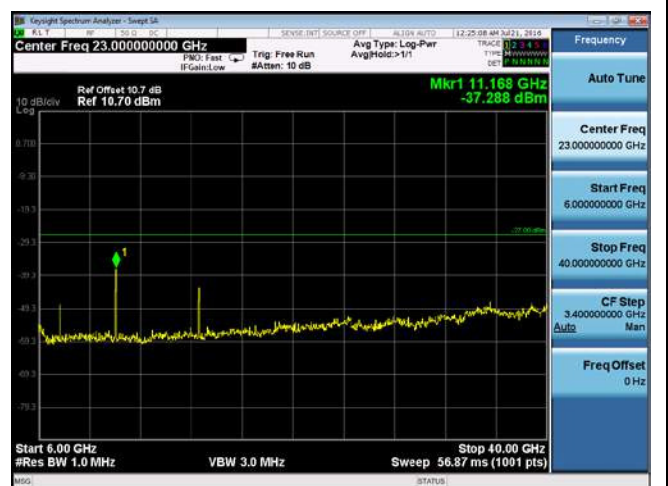

CUE-802.11n-20-5580M-chain2(1GHz-5GHz)

CUE-802.11n-20-5580M-chain2(6GHz-40GHz)