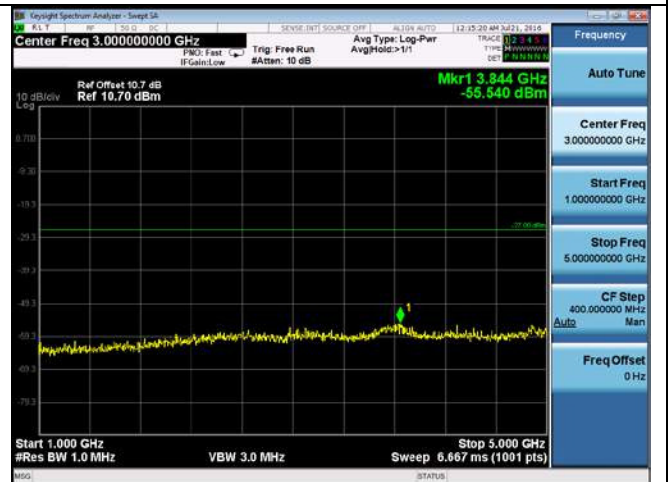

CUE-802.11a-5500M-chain4(6GHz-40GHz)

CUE-802.11a-5580M-chain1(30MHz-1GHz)

CUE-802.11a-5580M-chain1(1GHz-5GHz)

CUE-802.11a-5580M--chain1(5GHz-6GHz)

CUE-802.11a-5580M--chain1(6GHz-40GHz)

CUE-802.11a-5580M--chain2(30MHz-1GHz)