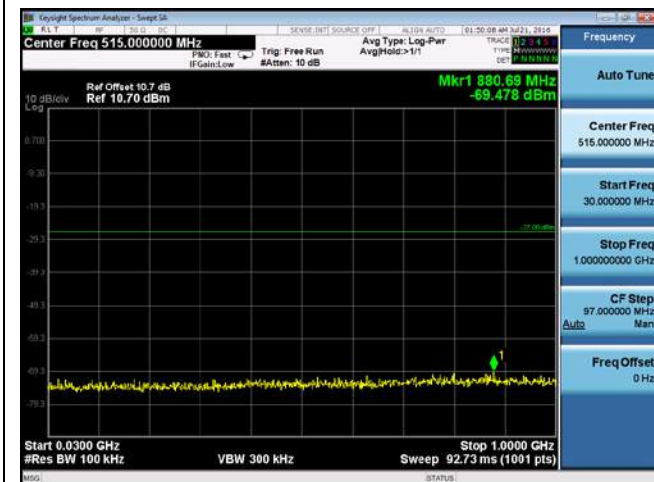

CUE-802.11a-5580M -chain3(5GHz-6GHz)

CUE-802.11a-5580M -chain4(30MHz-1GHz)