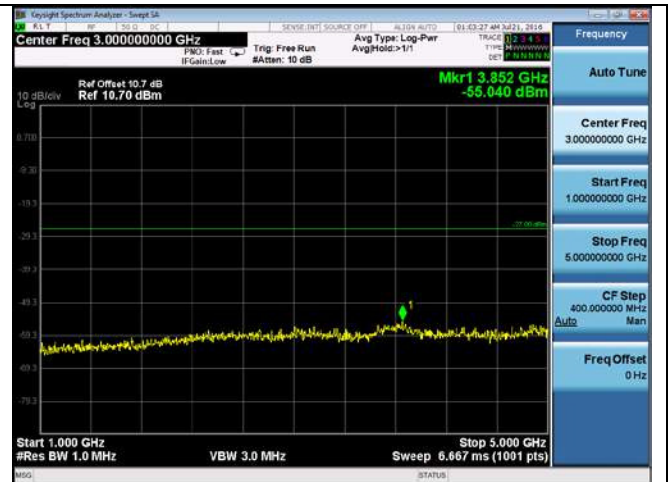

CUE-802.11a-5580M--chain2(1GHz-5GHz)

CUE-802.11a-5580M--chain2(5GHz-6GHz)

CUE-802.11a-5580M--chain2(6GHz-40GHz)

CUE-802.11a-5580M--chain3(30MHz-1GHz)

CUE-802.11a-5580M -chain3(1GHz-5GHz)

CUE-802.11a-5580M -chain3(5GHz-6GHz)