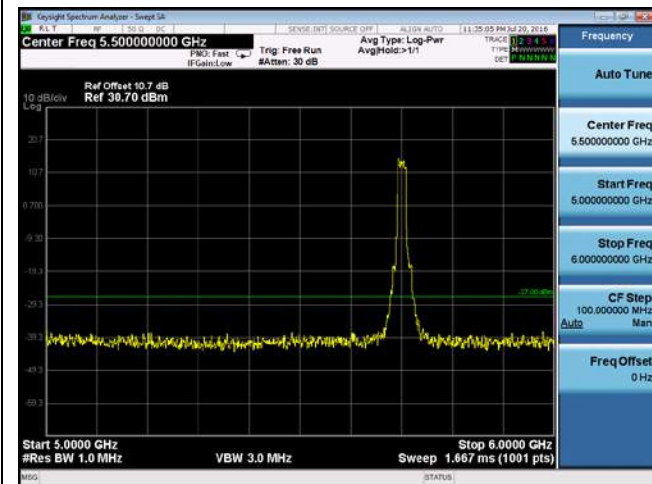

CUE-802.11a-5700M-chain 1(30MHz-1GHz)

CUE-802.11a-5700M-chain 1(5GHz-6GHz)