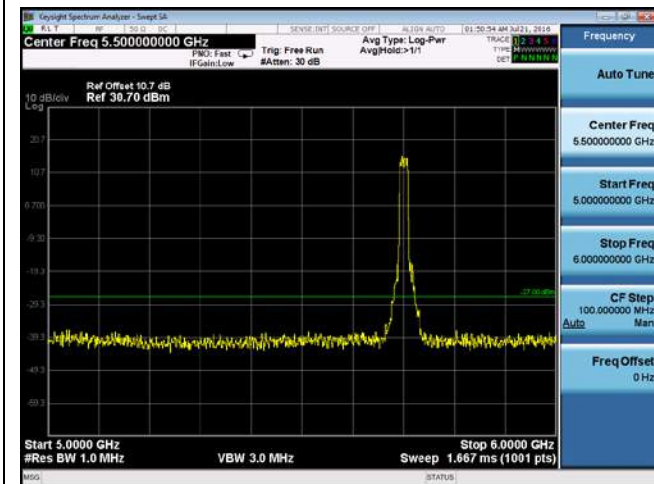

CUE-802.11a-5700M-chain 4(30MHz-1GHz)

CUE-802.11a-5700M-chain 4(5GHz-6GHz)