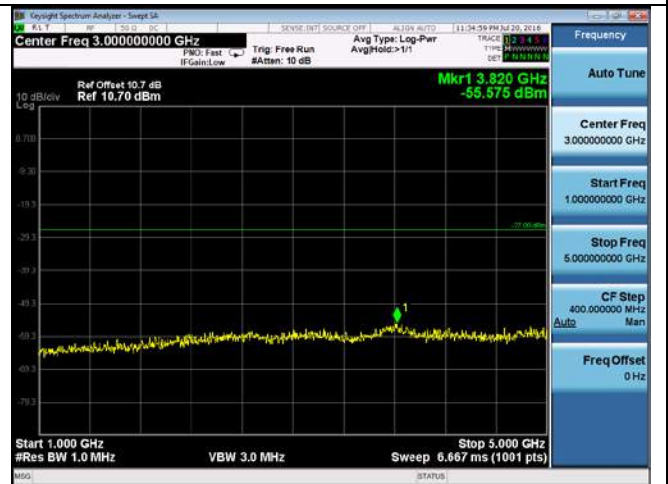

CUE-802.11a-5580M -chain3(6GHz-40GHz)

CUE-802.11a-5580M -chain4(30MHz-1GHz)

CUE-802.11a-5580M -chain4(1GHz-5GHz)

CUE-802.11a-5580M-chain 4(5GHz-6GHz)

CUE-802.11a-5580M-chain 4(6GHz-40GHz)

CUE-802.11a-5700M-chain 1(30MHz-1GHz)