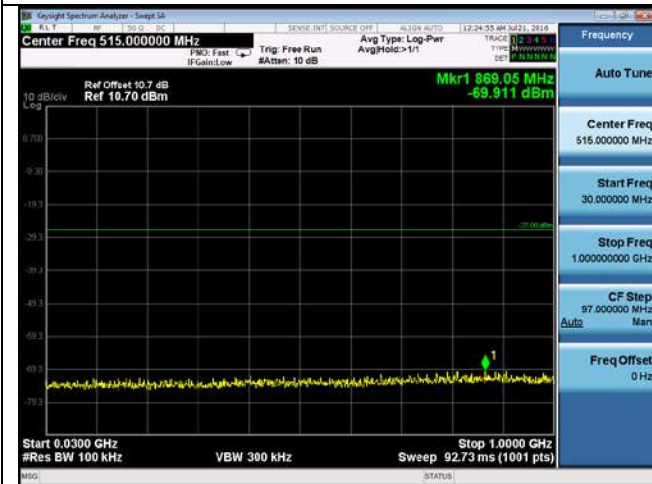

CUE-802.11n-20-5500M-chain4(6GHz-40GHz)

CUE-802.11n-20-5580M-chain1(30MHz-1GHz)

CUE-802.11n-20-5580M-chain1(1GHz-5GHz)

CUE-802.11n-20-5580M-chain1(5GHz-6GHz)

CUE-802.11n-20-5580M-chain1(6GHz-40GHz)

CUE-802.11n-20-5580M-chain2(30MHz-1GHz)