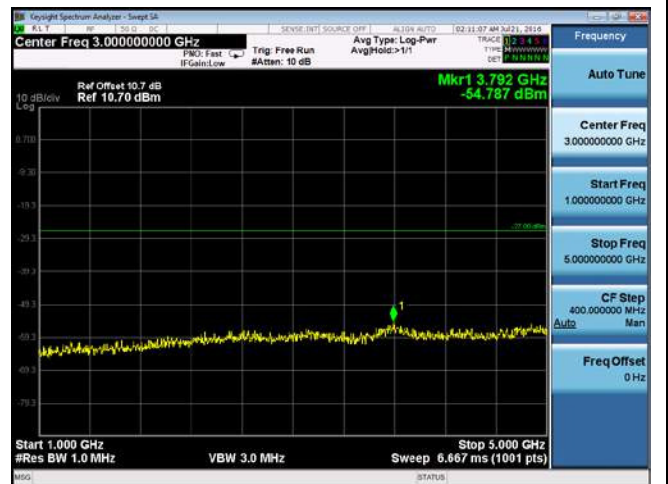

CUE-802.11n-40-5310M-chain3(30MHz-1GHz)

CUE-802.11n-40-5310M-chain3(1GHz-5GHz)

CUE-802.11n-40-5310M-chain3(5GHz-6GHz)

CUE-802.11n-40-5310M-chain3(6GHz-40GHz)

CUE-802.11n-40-5310M-chain4(30MHz-1GHz)

CUE-802.11n-40-5310M-chain4(1GHz-5GHz)

CUE-802.11n-40-5310M-chain 4(5GHz-6GHz)

CUE-802.11n-40-5310M-chain 4(6GHz-40GHz)

CUE-802.11ac-80-5290M-chain 1(30MHz-1GHz)

CUE-802.11ac-80-5290M-chain 1(1GHz-5GHz)

CUE-802.11ac-80-5290M-chain 1(5GHz-6GHz)