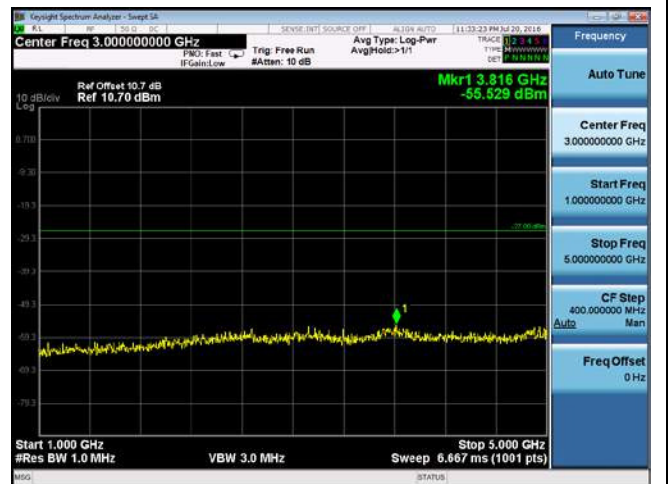

CUE-802.11n-20-5500M-chain4(6GHz-40GHz)

CUE-802.11n-20-5580M-chain1(1GHz-5GHz)