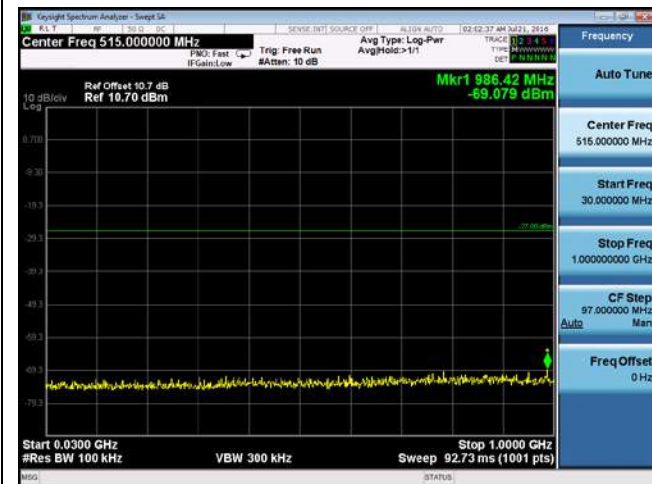

CUE-802.11n-20-5580M-chain3(5GHz-6GHz)

CUE-802.11n-20-5580M-chain4(30MHz-1GHz)