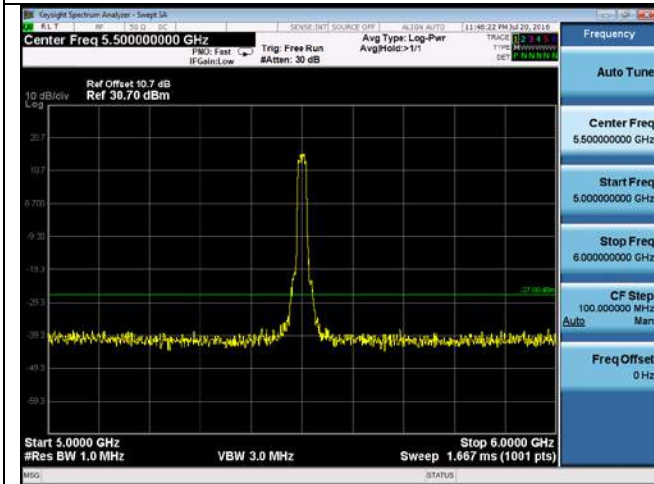

CUE-802.11a-5700M-chain 4(1GHz-5GHz)

CUE-802.11a-5700M-chain 4(5GHz-6GHz)

CUE-802.11a-5700M-chain 4(6GHz-40GHz)

CUE-802.11n-20-5500M-chain1(30MHz-1GHz)

CUE-802.11n-20-5500M-chain1(1GHz-5GHz)

CUE-802.11n-20-5500M-chain1(5GHz-6GHz)