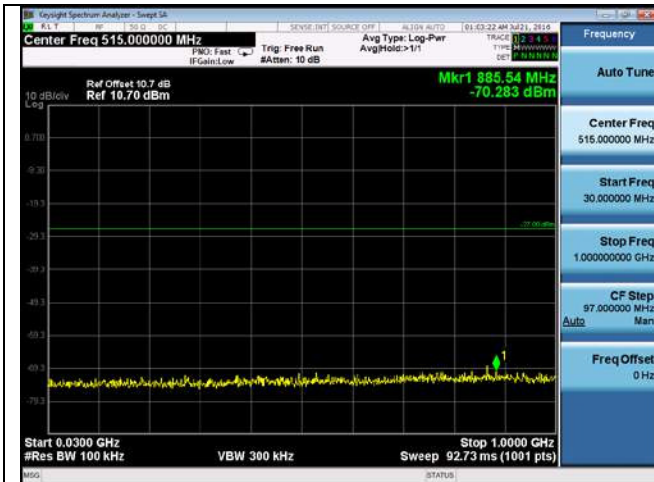

CUE-802.11a-5580M--chain2(5GHz-6GHz)

CUE-802.11a-5580M--chain3(30MHz-1GHz)