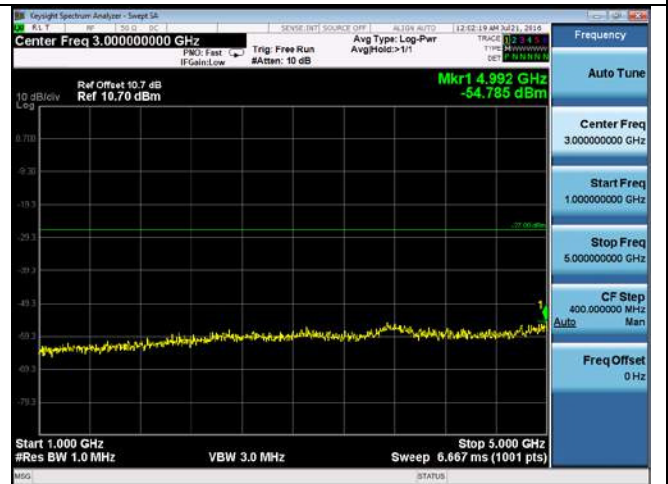

CUE-802.11n-40-5310M-chain3(30MHz-1GHz)

CUE-802.11n-40-5310M-chain3(1GHz-5GHz)

CUE-802.11n-40-5310M-chain3(5GHz-6GHz)

CUE-802.11n-40-5310M-chain3(6GHz-40GHz)

CUE-802.11n-40-5310M-chain4(30MHz-1GHz)

CUE-802.11n-40-5310M-chain4(1GHz-5GHz)

CUE-802.11n-40-5310M-chain 4(5GHz-6GHz)

CUE-802.11n-40-5310M-chain 4(6GHz-40GHz)

CUE-802.11ac-80-5290M-chain 1(30MHz-1GHz)

CUE-802.11ac-80-5290M-chain 1(1GHz-5GHz)

CUE-802.11ac-80-5290M-chain 1(5GHz-6GHz)