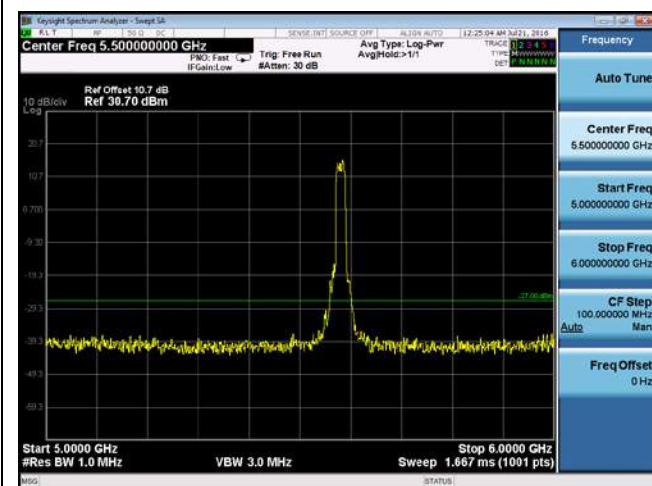

CUE-802.11n-20-5580M-chain2(30MHz-1GHz)

CUE-802.11n-20-5580M-chain2(5GHz-6GHz)