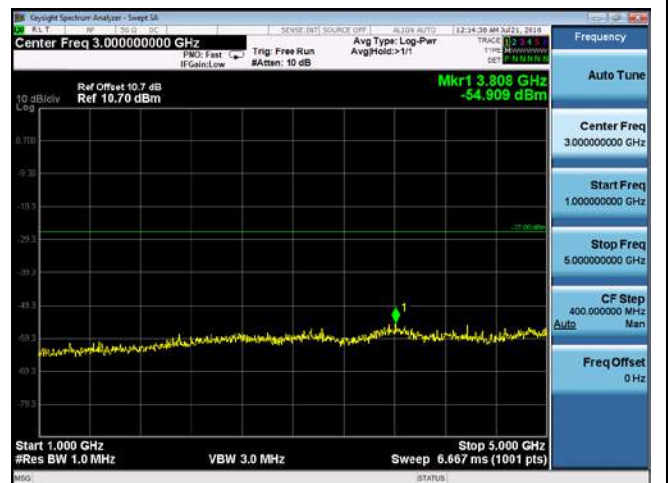

CUE-802.11a-5500M-chain1(6GHz-40GHz)

CUE-802.11a-5500M-chain2(1GHz-5GHz)