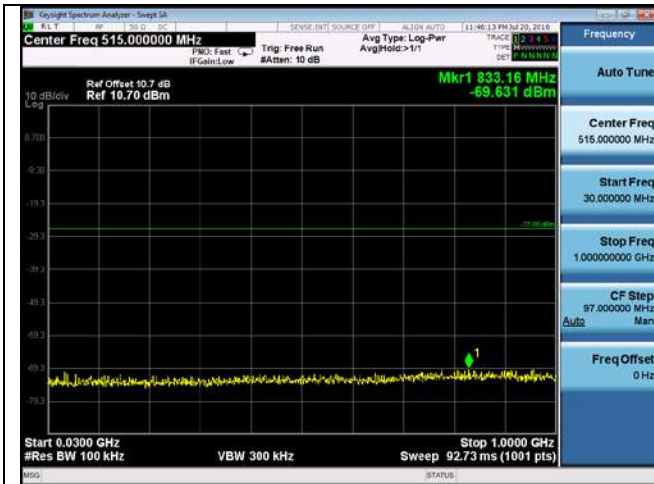

CUE-802.11a-5700M-chain 4(5GHz-6GHz)

CUE-802.11n-20-5500M-chain1(30MHz-1GHz)