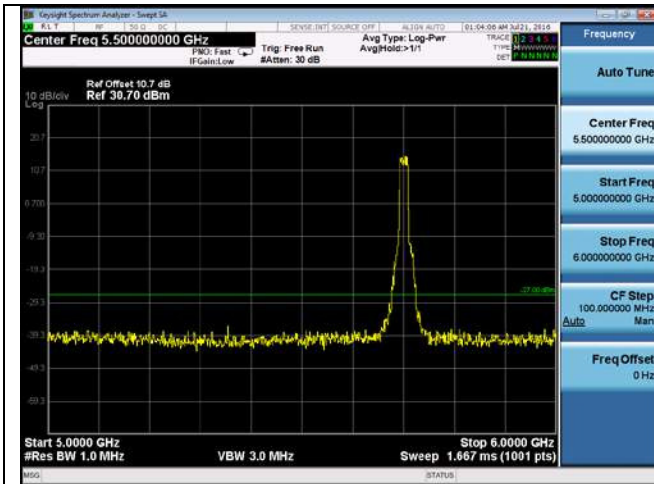

CUE-802.11a-5700M-chain 3(30MHz-1GHz)

CUE-802.11a-5700M-chain 3(5GHz-6GHz)