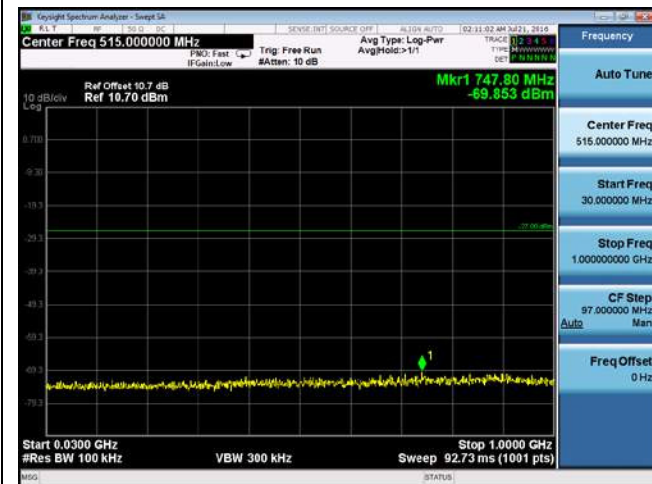

CUE-802.11n-40-5310M-chain3(30MHz-1GHz)

CUE-802.11n-40-5310M-chain3(1GHz-5GHz)

CUE-802.11n-40-5310M-chain3(5GHz-6GHz)

CUE-802.11n-40-5310M-chain3(6GHz-40GHz)

CUE-802.11n-40-5310M-chain4(30MHz-1GHz)

CUE-802.11n-40-5310M-chain4(1GHz-5GHz)