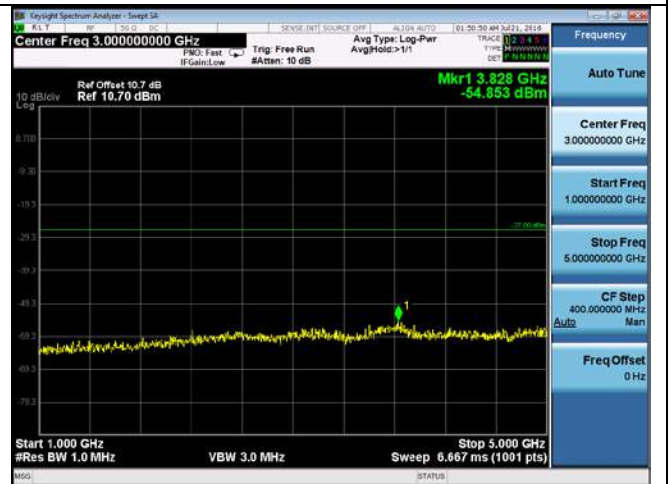

CUE-802.11a-5700M-chain 2(6GHz-40GHz)

CUE-802.11a-5700M-chain 3(30MHz-1GHz)

CUE-802.11a-5700M-chain 3(1GHz-5GHz)

CUE-802.11a-5700M-chain 3(5GHz-6GHz)

CUE-802.11a-5700M-chain 3(6GHz-40GHz)

CUE-802.11a-5700M-chain 4(30MHz-1GHz)