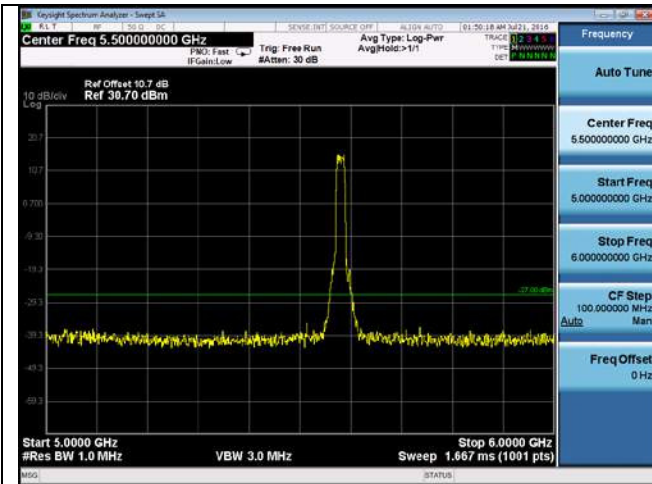

CUE-802.11a-5580M -chain4(30MHz-1GHz)

CUE-802.11a-5580M-chain 4(5GHz-6GHz)