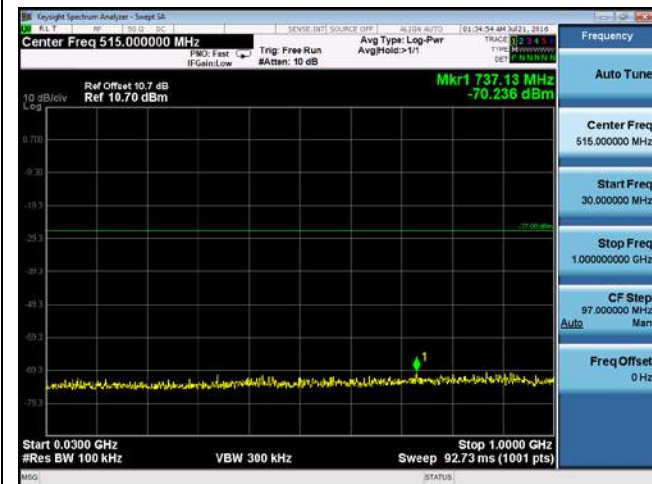

CUE-802.11ac-80-5290M-chain 1(6GHz-40GHz)

CUE-802.11ac-80-5290M-chain 2(30MHz-1GHz)

CUE-802.11ac-80-5290M-chain 2(1GHz-5GHz)

CUE-802.11ac-80-5290M-chain 2(5GHz-6GHz)

CUE-802.11ac-80-5290M-chain 2(6GHz-40GHz)

CUE-802.11ac-80-5290M-chain 3(30MHz-1GHz)

CUE-802.11ac-80-5290M-chain 3(1GHz-5GHz)

CUE-802.11ac-80-5290M-chain 3(5GHz-6GHz)

CUE-802.11ac-80-5290M-chain 3(6GHz-40GHz)

CUE-802.11ac-80-5290M-chain 4(30MHz-1GHz)