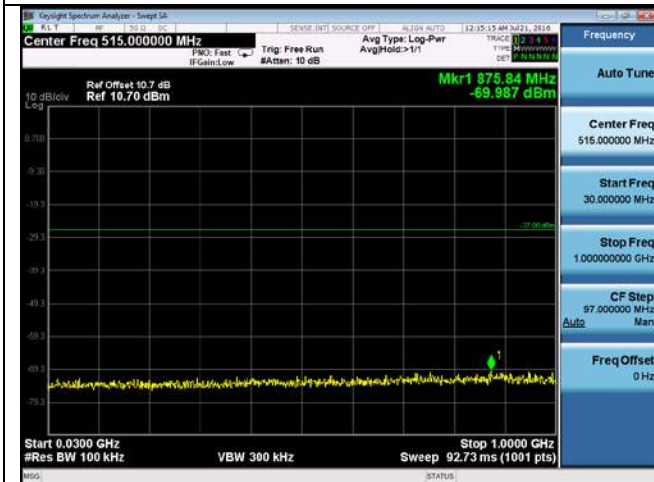

CUE-802.11a-5500M-chain4(6GHz-40GHz)

CUE-802.11a-5580M-chain1(30MHz-1GHz)

CUE-802.11a-5580M-chain1(1GHz-5GHz)

CUE-802.11a-5580M--chain1(5GHz-6GHz)

CUE-802.11a-5580M--chain1(6GHz-40GHz)

CUE-802.11a-5580M--chain2(30MHz-1GHz)