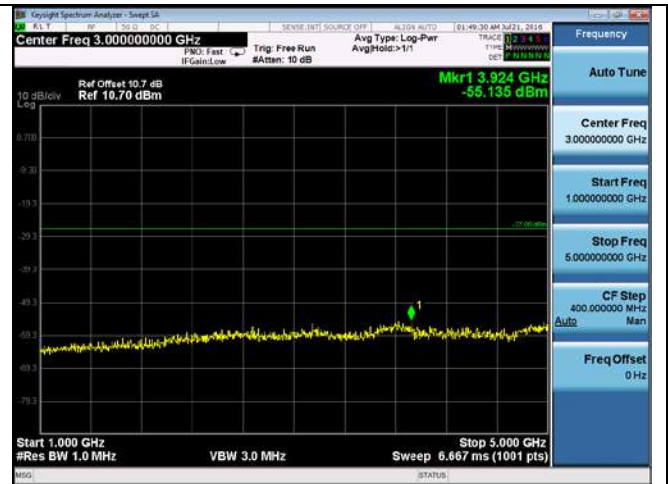

CUE-802.11a-5500M -chain3(1GHz-5GHz)

CUE-802.11a-5500M -chain3(5GHz-6GHz)

CUE-802.11a-5500M -chain3(6GHz-40GHz)

CUE-802.11a-5500M-chain4(30MHz-1GHz)

CUE-802.11a-5500M-chain4(1GHz-5GHz)

CUE-802.11a-5500M-chain4(5GHz-6GHz)