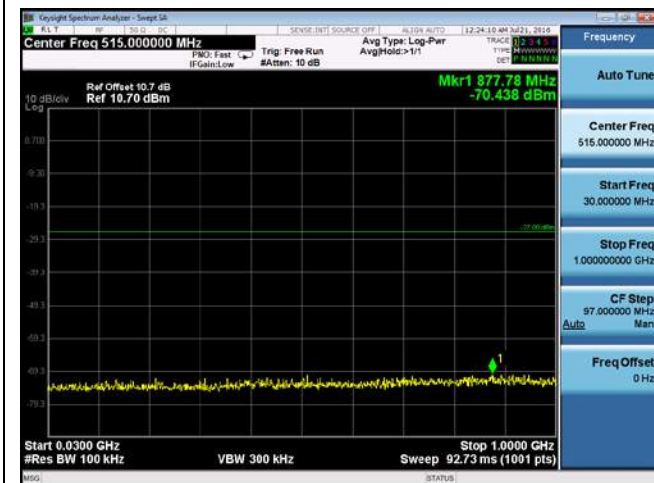

CUE-802.11n-20-5500M-chain1(5GHz-6GHz)

CUE-802.11n-20-5500M-chain2(30MHz-1GHz)