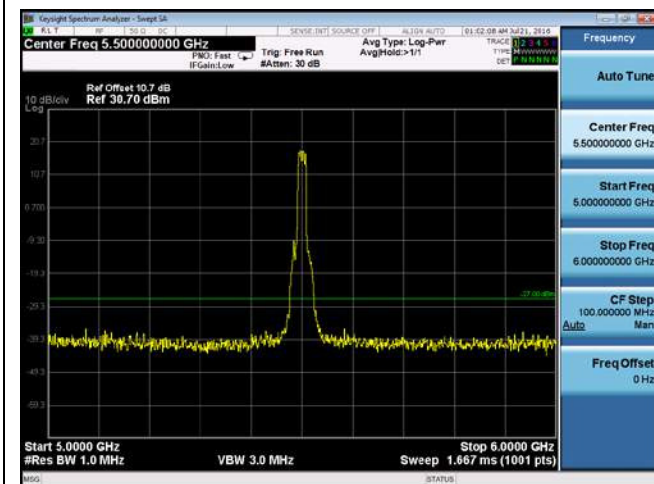

CUE-802.11n-20-5500M-chain3(30MHz-1GHz)

CUE-802.11n-20-5500M-chain3(5GHz-6GHz)