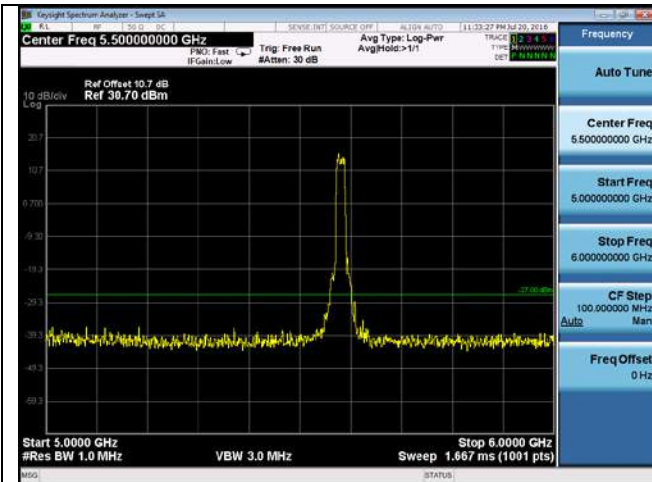

CUE-802.11n-20-5580M-chain1(30MHz-1GHz)

CUE-802.11n-20-5580M-chain1(5GHz-6GHz)