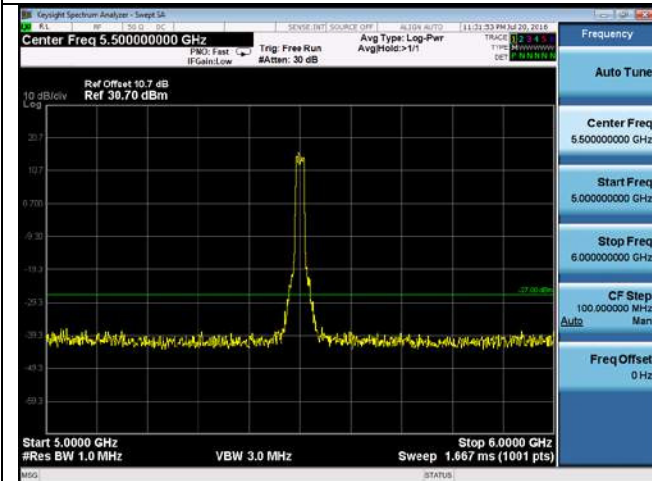

CUE-802.11ac-80-5290M-chain 3(30MHz-1GHz)

CUE-802.11ac-80-5290M-chain 3(1GHz-5GHz)

CUE-802.11ac-80-5290M-chain 3(5GHz-6GHz)

CUE-802.11ac-80-5290M-chain 3(6GHz-40GHz)

CUE-802.11ac-80-5290M-chain 4(30MHz-1GHz)

CUE-802.11ac-80-5290M-chain 4(1GHz-5GHz)

CUE-802.11ac-80-5290M-chain 4(5GHz-6GHz)

CUE-802.11ac-80-5290M-chain 4(6GHz-40GHz)

CUE-802.11a-5500M-chain1(30MHz-1GHz)

CUE-802.11a-5500M-chain1(1GHz-5GHz)

CUE-802.11a-5500M-chain1(5GHz-6GHz)