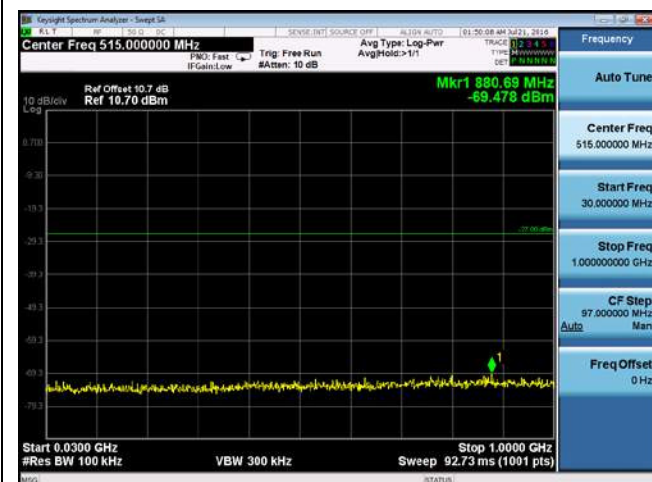

CUE-802.11a-5580M -chain3(5GHz-6GHz)

CUE-802.11a-5580M -chain4(30MHz-1GHz)