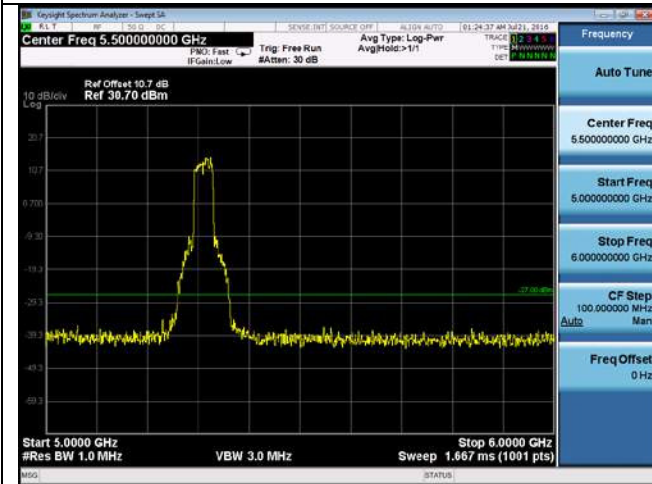

CUE-802.11n-40-5310M-chain3(30MHz-1GHz)

CUE-802.11n-40-5310M-chain3(5GHz-6GHz)