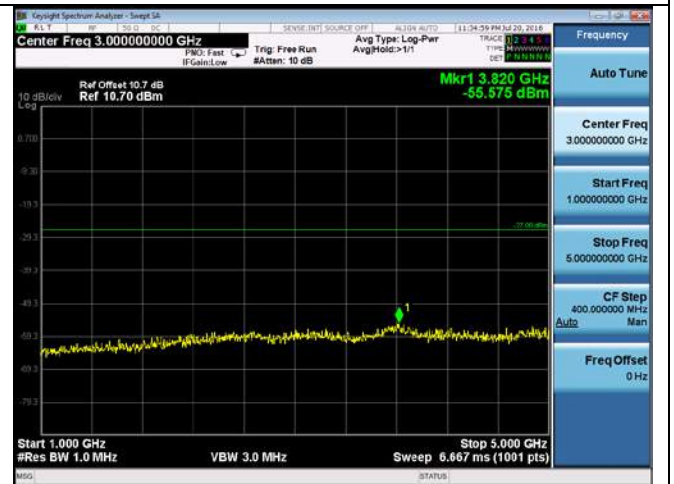

CUE-802.11a-5580M -chain3(6GHz-40GHz)

CUE-802.11a-5580M -chain4(30MHz-1GHz)

CUE-802.11a-5580M -chain4(1GHz-5GHz)

CUE-802.11a-5580M-chain 4(5GHz-6GHz)

CUE-802.11a-5580M-chain 4(6GHz-40GHz)

CUE-802.11a-5700M-chain 1(30MHz-1GHz)