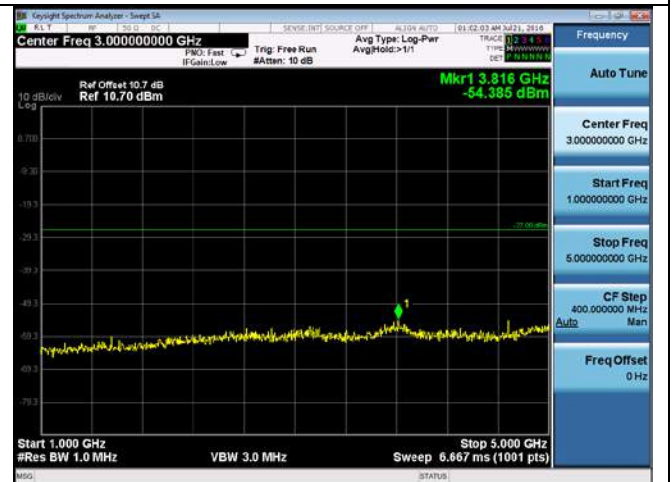

CUE-802.11n-20-5500M-chain1(6GHz-40GHz)

CUE-802.11n-20-5500M-chain2(30MHz-1GHz)

CUE-802.11n-20-5500M-chain2(1GHz-5GHz)

CUE-802.11n-20-5500M-chain2(5GHz-6GHz)

CUE-802.11n-20-5500M-chain2(6GHz-40GHz)

CUE-802.11n-20-5500M-chain3(30MHz-1GHz)