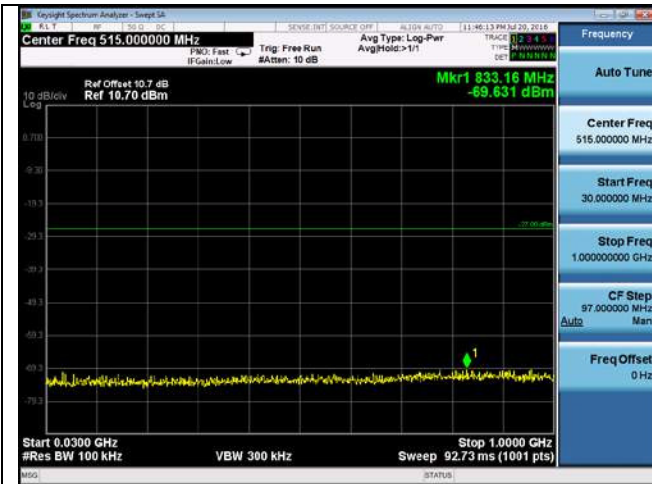

CUE-802.11a-5700M-chain 4(5GHz-6GHz)

CUE-802.11n-20-5500M-chain1(30MHz-1GHz)