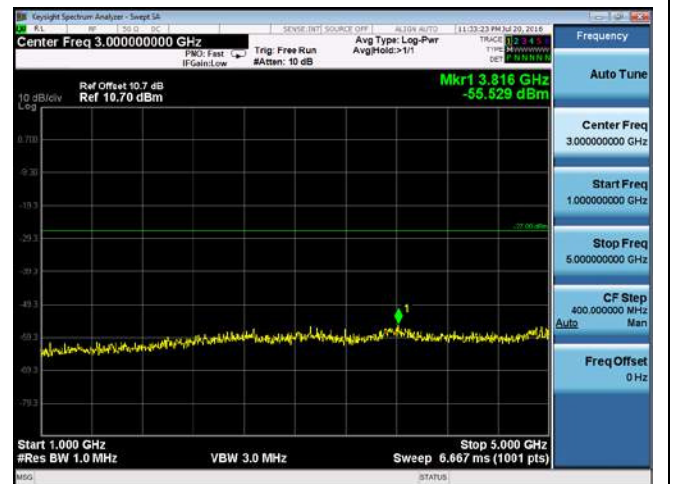

CUE-802.11n-20-5500M-chain4(6GHz-40GHz)

CUE-802.11n-20-5580M-chain1(1GHz-5GHz)