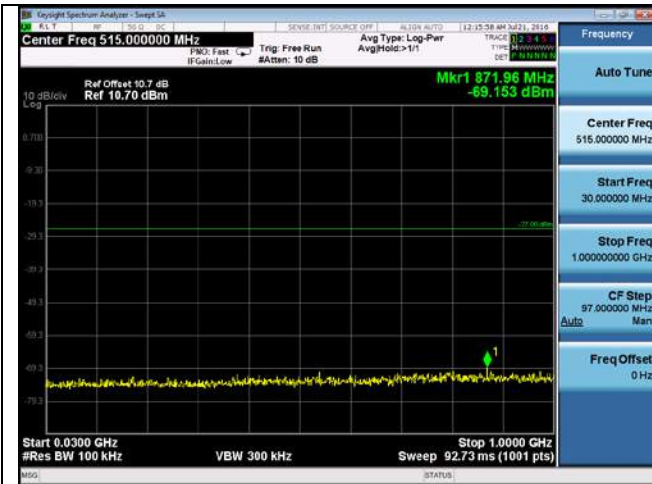

CUE-802.11a-5700M-chain 1(5GHz-6GHz)

CUE-802.11a-5700M-chain 2(30MHz-1GHz)