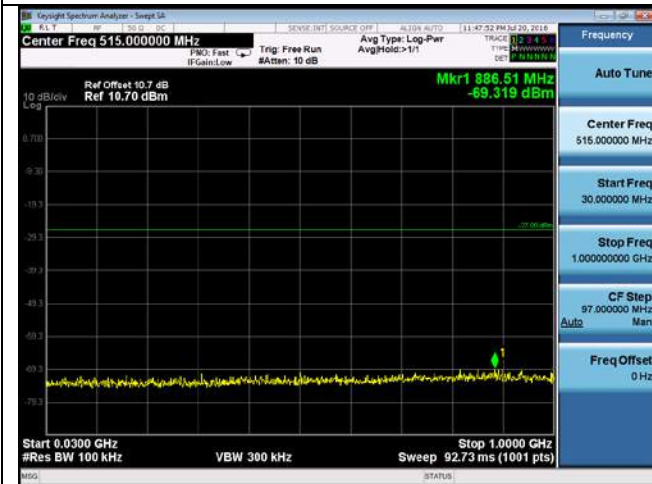

CUE-802.11n-20-5580M-chain3(6GHz-40GHz)

CUE-802.11n-20-5580M-chain4(30MHz-1GHz)

CUE-802.11n-20-5580M-chain4(1GHz-5GHz)

CUE-802.11n-20-5580M-chain 4(5GHz-6GHz)

CUE-802.11n-20-5580M-chain 4(6GHz-40GHz)

CUE-802.11n-20-5700M-chain 1(30MHz-1GHz)