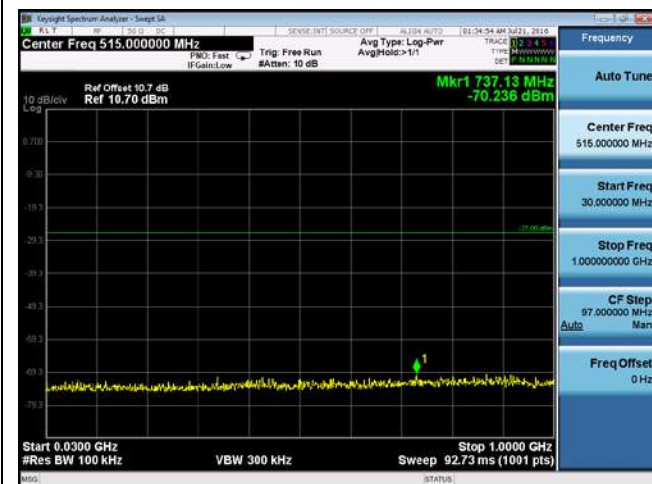

CUE-802.11ac-80-5290M-chain 1(6GHz-40GHz)

CUE-802.11ac-80-5290M-chain 2(30MHz-1GHz)

CUE-802.11ac-80-5290M-chain 2(1GHz-5GHz)

CUE-802.11ac-80-5290M-chain 2(5GHz-6GHz)

CUE-802.11ac-80-5290M-chain 2(6GHz-40GHz)

CUE-802.11ac-80-5290M-chain 3(30MHz-1GHz)

CUE-802.11ac-80-5290M-chain 3(1GHz-5GHz)

CUE-802.11ac-80-5290M-chain 3(5GHz-6GHz)

CUE-802.11ac-80-5290M-chain 3(6GHz-40GHz)

CUE-802.11ac-80-5290M-chain 4(30MHz-1GHz)