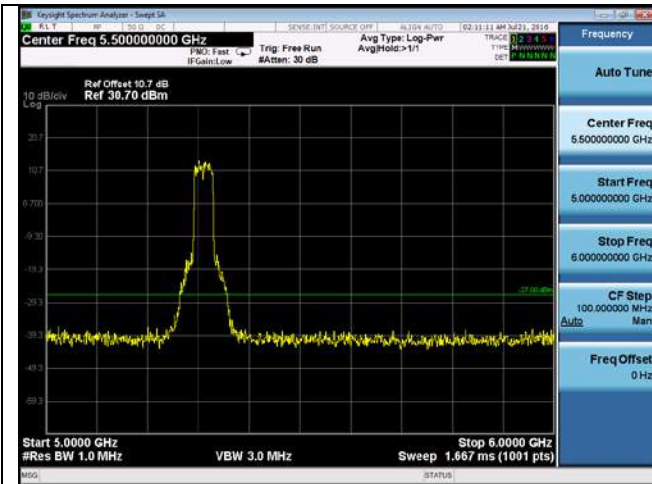

CUE-802.11n-40-5310M-chain3(30MHz-1GHz)

CUE-802.11n-40-5310M-chain3(1GHz-5GHz)

CUE-802.11n-40-5310M-chain3(5GHz-6GHz)

CUE-802.11n-40-5310M-chain3(6GHz-40GHz)

CUE-802.11n-40-5310M-chain4(30MHz-1GHz)

CUE-802.11n-40-5310M-chain4(1GHz-5GHz)