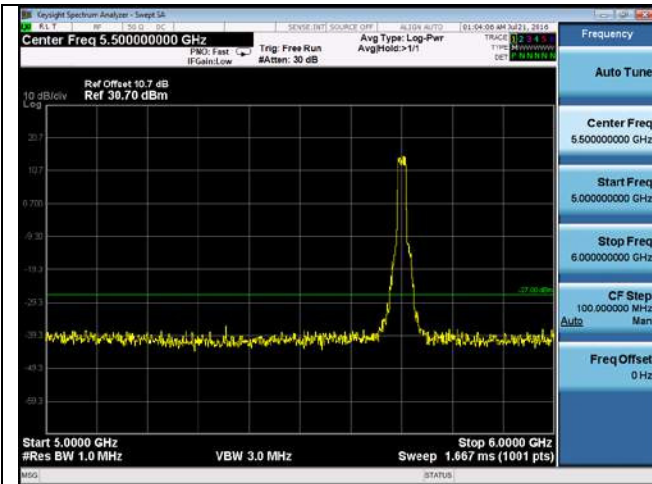

CUE-802.11a-5700M-chain 3(30MHz-1GHz)

CUE-802.11a-5700M-chain 3(5GHz-6GHz)