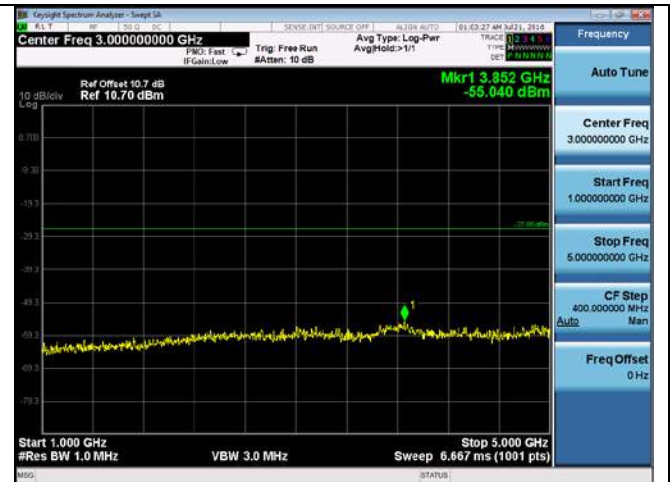

CUE-802.11a-5580M--chain2(1GHz-5GHz)

CUE-802.11a-5580M--chain2(5GHz-6GHz)

CUE-802.11a-5580M--chain2(6GHz-40GHz)

CUE-802.11a-5580M--chain3(30MHz-1GHz)

CUE-802.11a-5580M -chain3(1GHz-5GHz)

CUE-802.11a-5580M -chain3(5GHz-6GHz)