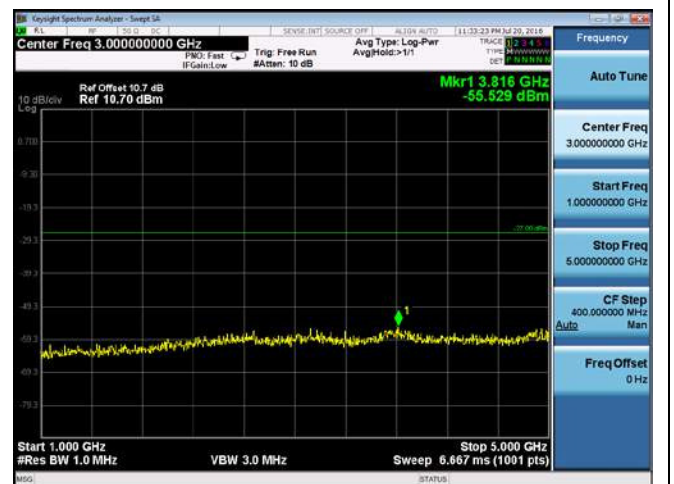

CUE-802.11a-5500M-chain4(6GHz-40GHz)

CUE-802.11a-5580M-chain1(1GHz-5GHz)