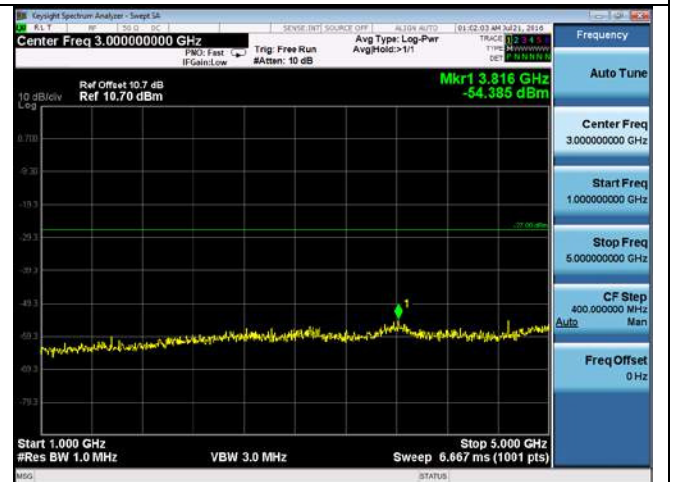

CUE-802.11ac-80-5290M-chain 4(1GHz-5GHz)

CUE-802.11ac-80-5290M-chain 4(5GHz-6GHz)

CUE-802.11ac-80-5290M-chain 4(6GHz-40GHz)

CUE-802.11a-5500M-chain1(30MHz-1GHz)

CUE-802.11a-5500M-chain1(1GHz-5GHz)

CUE-802.11a-5500M-chain1(5GHz-6GHz)

CUE-802.11a-5500M-chain1(6GHz-40GHz)

CUE-802.11a-5500M-chain2(30MHz-1GHz)

CUE-802.11a-5500M-chain2(1GHz-5GHz)

CUE-802.11a-5500M -chain2(5GHz-6GHz)

CUE-802.11a-5500M -chain2(6GHz-40GHz)

CUE-802.11a-5500M -chain3(30MHz-1GHz)