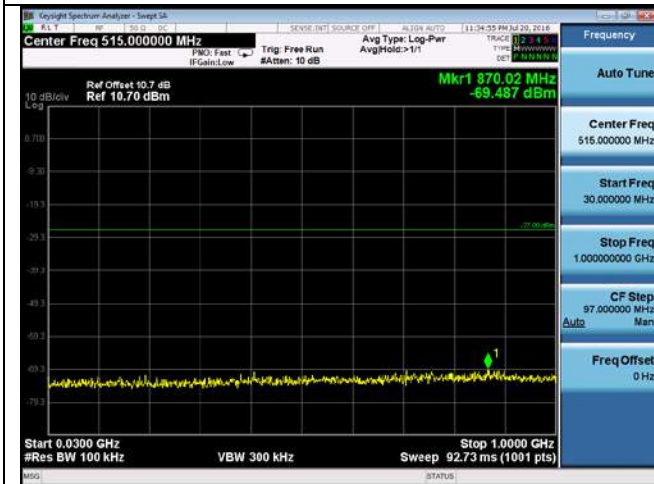

CUE-802.11a-5580M -chain3(6GHz-40GHz)

CUE-802.11a-5580M -chain4(30MHz-1GHz)

CUE-802.11a-5580M -chain4(1GHz-5GHz)

CUE-802.11a-5580M-chain 4(5GHz-6GHz)

CUE-802.11a-5580M-chain 4(6GHz-40GHz)

CUE-802.11a-5700M-chain 1(30MHz-1GHz)