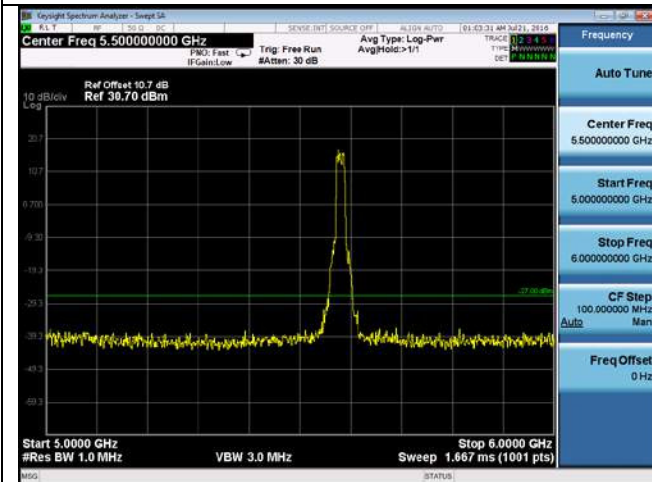

CUE-802.11a-5580M--chain2(1GHz-5GHz)

CUE-802.11a-5580M--chain2(5GHz-6GHz)

CUE-802.11a-5580M--chain2(6GHz-40GHz)

CUE-802.11a-5580M--chain3(30MHz-1GHz)

CUE-802.11a-5580M -chain3(1GHz-5GHz)

CUE-802.11a-5580M -chain3(5GHz-6GHz)