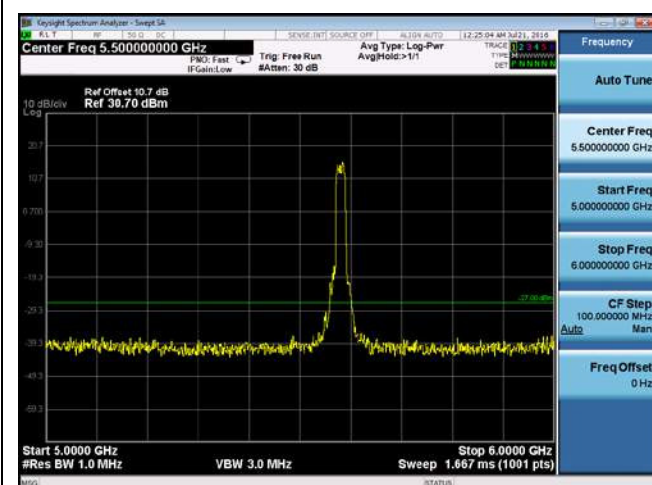

CUE-802.11n-20-5580M-chain2(30MHz-1GHz)

CUE-802.11n-20-5580M-chain2(5GHz-6GHz)