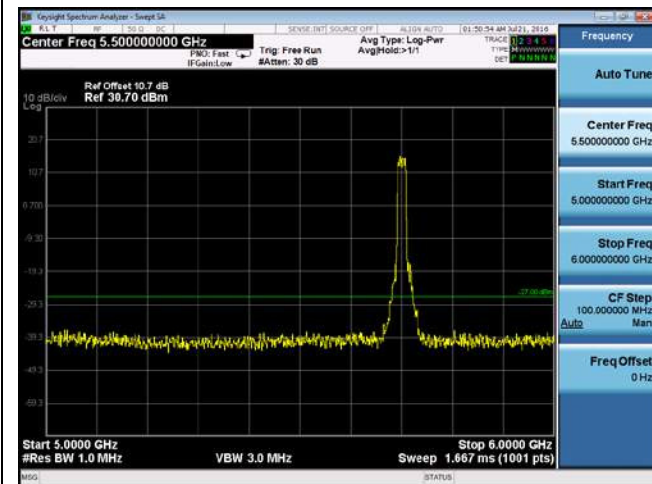

CUE-802.11a-5700M-chain 4(30MHz-1GHz)

CUE-802.11a-5700M-chain 4(5GHz-6GHz)