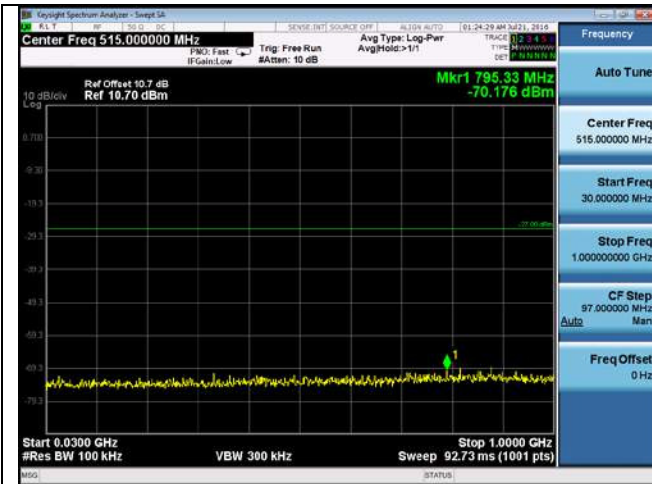

CUE-802.11n-40-5310M -chain1(5GHz-6GHz)

CUE-802.11n-40-5310M -chain1(6GHz-40GHz)

CUE-802.11n-40-5310M -chain2(30MHz-1GHz)

CUE-802.11n-40-5310M chain2(1GHz-5GHz)

CUE-802.11n-40-5310M-chain2(5GHz-6GHz)

CUE-802.11n-40-5310M-chain2(6GHz-40GHz)