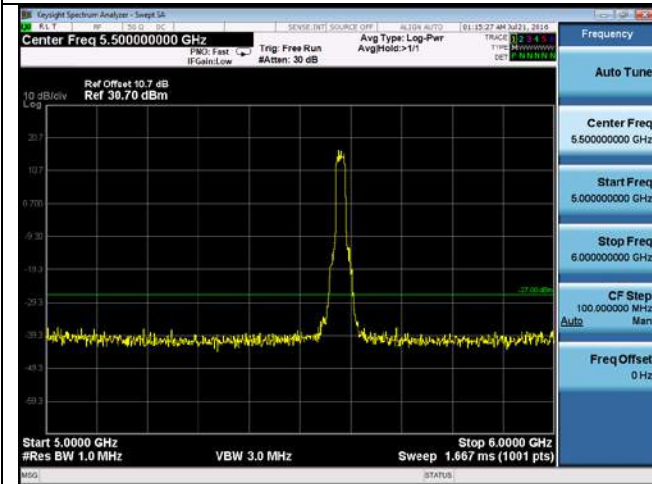

CUE-802.11n-20-5580M-chain2(1GHz-5GHz)

CUE-802.11n-20-5580M-chain2(5GHz-6GHz)

CUE-802.11n-20-5580M-chain2(6GHz-40GHz)

CUE-802.11n-20-5580M-chain3(30MHz-1GHz)

CUE-802.11n-20-5580M-chain3(1GHz-5GHz)

CUE-802.11n-20-5580M-chain3(5GHz-6GHz)