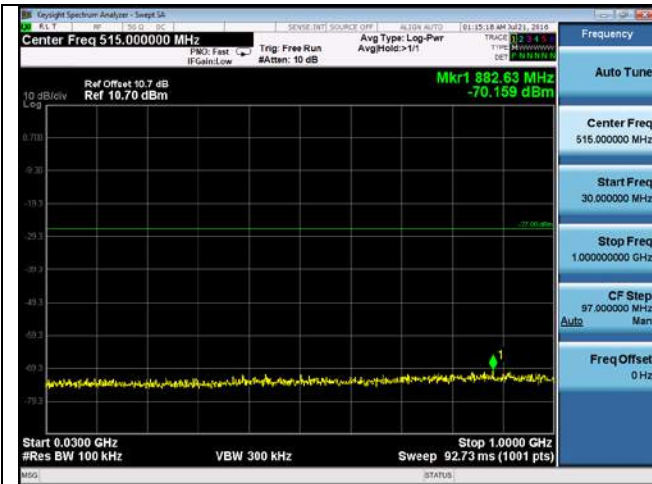

CUE-802.11n-20-5580M-chain2(5GHz-6GHz)

CUE-802.11n-20-5580M-chain3(30MHz-1GHz)