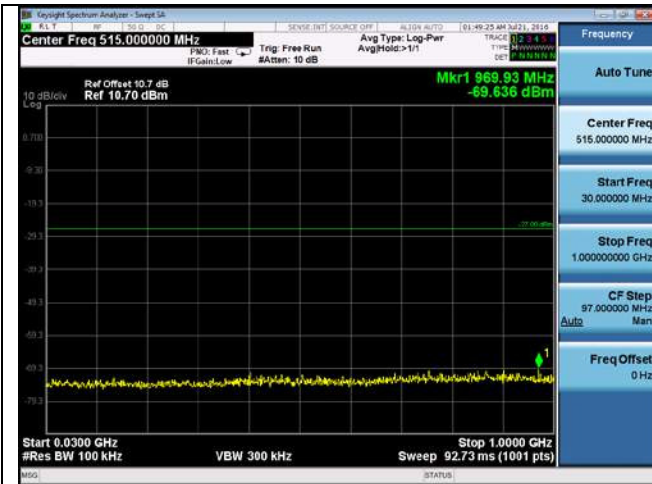

CUE-802.11a-5500M -chain3(5GHz-6GHz)

CUE-802.11a-5500M-chain4(30MHz-1GHz)