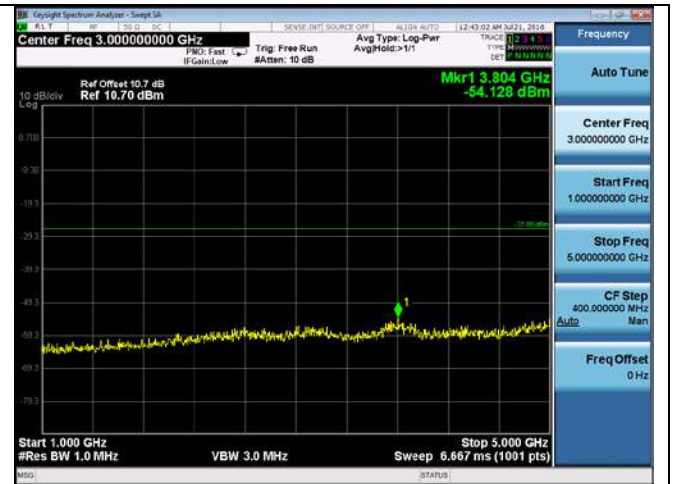

CUE-802.11n-40-5310M-chain 4(5GHz-6GHz)

CUE-802.11n-40-5310M-chain 4(6GHz-40GHz)

CUE-802.11ac-80-5290M-chain 1(30MHz-1GHz)

CUE-802.11ac-80-5290M-chain 1(1GHz-5GHz)

CUE-802.11ac-80-5290M-chain 1(5GHz-6GHz)

CUE-802.11ac-80-5290M-chain 1(6GHz-40GHz)

CUE-802.11ac-80-5290M-chain 2(30MHz-1GHz)

CUE-802.11ac-80-5290M-chain 2(1GHz-5GHz)

CUE-802.11ac-80-5290M-chain 2(5GHz-6GHz)

CUE-802.11ac-80-5290M-chain 2(6GHz-40GHz)