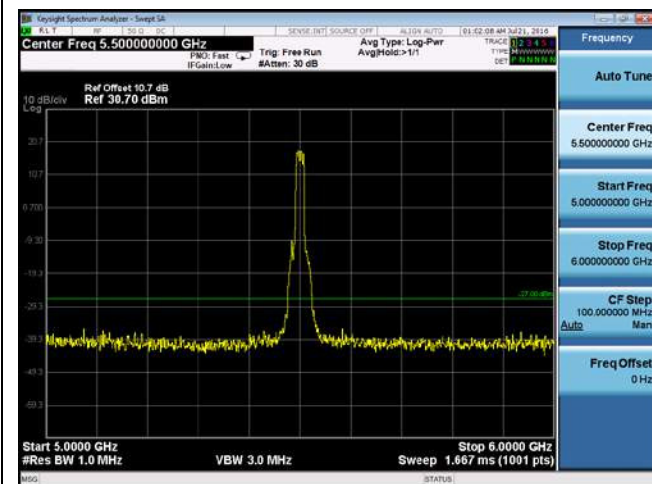

CUE-802.11n-20-5500M-chain3(30MHz-1GHz)

CUE-802.11n-20-5500M-chain3(5GHz-6GHz)