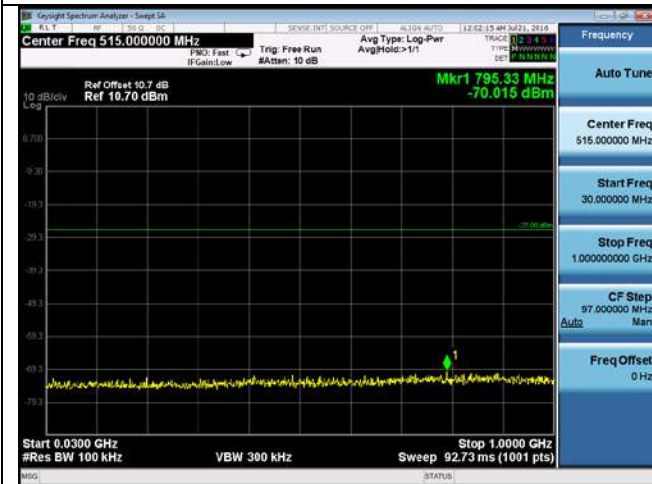

CUE-802.11n-40-5310M-chain3(30MHz-1GHz)

CUE-802.11n-40-5310M-chain3(1GHz-5GHz)

CUE-802.11n-40-5310M-chain3(5GHz-6GHz)

CUE-802.11n-40-5310M-chain3(6GHz-40GHz)

CUE-802.11n-40-5310M-chain4(30MHz-1GHz)

CUE-802.11n-40-5310M-chain4(1GHz-5GHz)

CUE-802.11n-40-5310M-chain 4(5GHz-6GHz)

CUE-802.11n-40-5310M-chain 4(6GHz-40GHz)

CUE-802.11ac-80-5290M-chain 1(30MHz-1GHz)

CUE-802.11ac-80-5290M-chain 1(1GHz-5GHz)

CUE-802.11ac-80-5290M-chain 1(5GHz-6GHz)