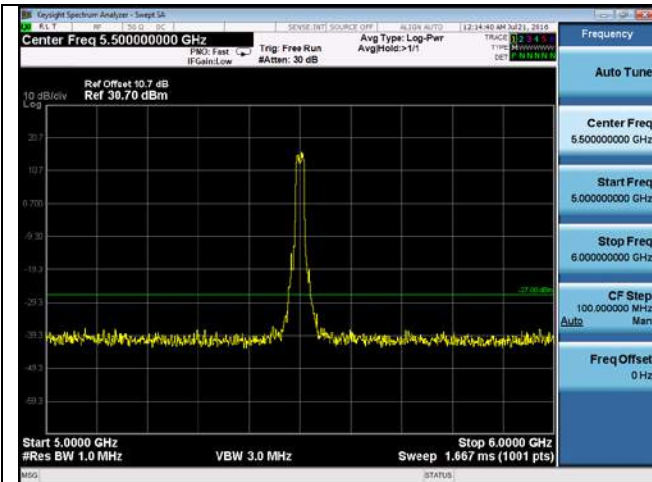

CUE-802.11a-5500M-chain2(30MHz-1GHz)

CUE-802.11a-5500M -chain2(5GHz-6GHz)