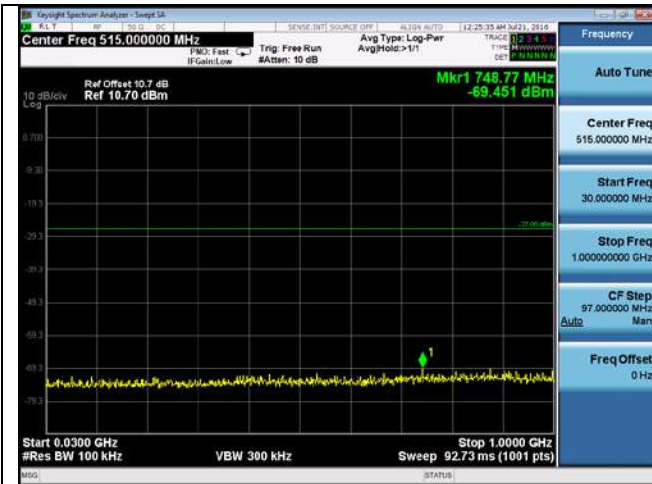

CUE-802.11n-20-5700M-chain 1(5GHz-6GHz)

CUE-802.11n-20-5700M -chain 2(30MHz-1GHz)