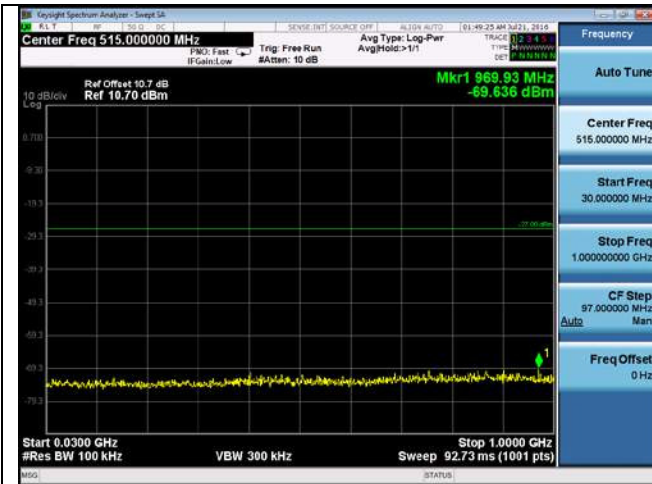

CUE-802.11n-20-5500M-chain3(5GHz-6GHz)

CUE-802.11n-20-5500M-chain4(30MHz-1GHz)