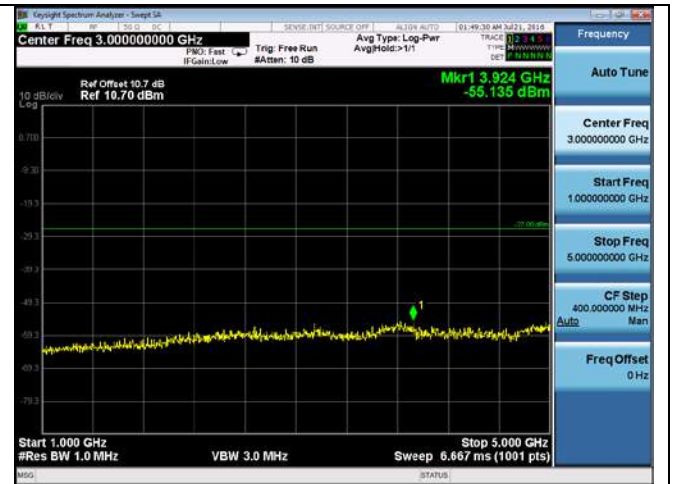

CUE-802.11a-5500M -chain3(1GHz-5GHz)

CUE-802.11a-5500M -chain3(5GHz-6GHz)

CUE-802.11a-5500M -chain3(6GHz-40GHz)

CUE-802.11a-5500M-chain4(30MHz-1GHz)

CUE-802.11a-5500M-chain4(1GHz-5GHz)

CUE-802.11a-5500M-chain4(5GHz-6GHz)