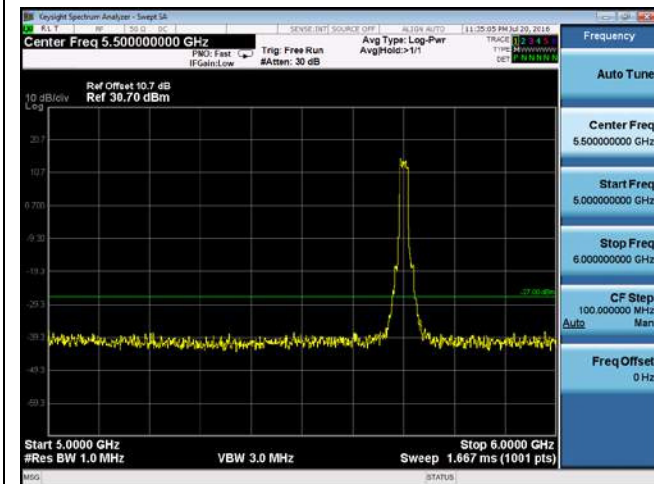

CUE-802.11a-5700M-chain 1(30MHz-1GHz)

CUE-802.11a-5700M-chain 1(5GHz-6GHz)