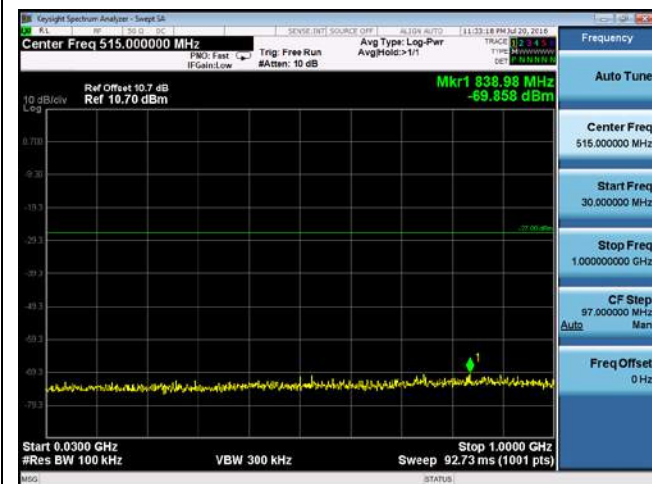

CUE-802.11a-5500M-chain4(5GHz-6GHz)

CUE-802.11a-5580M-chain1(30MHz-1GHz)