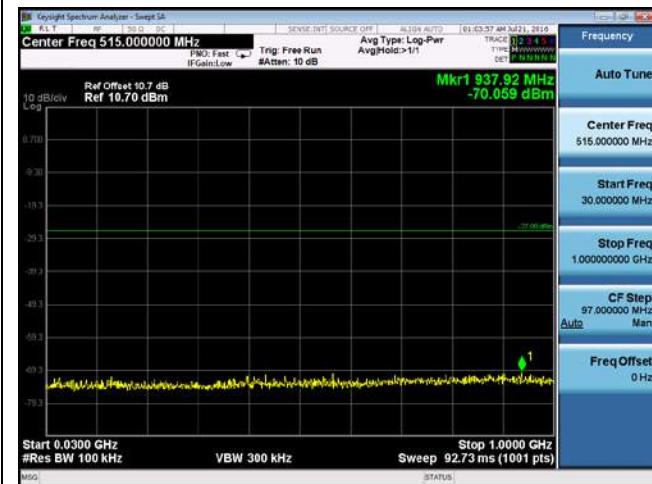

CUE-802.11a-5700M-chain 2(5GHz-6GHz)

CUE-802.11a-5700M-chain 3(30MHz-1GHz)