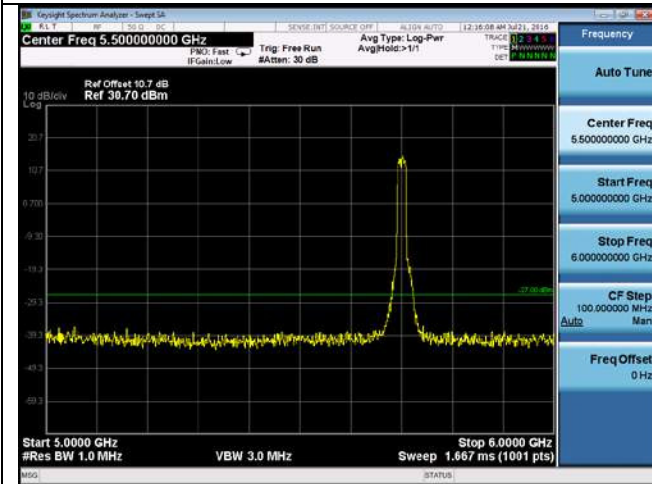

CUE-802.11a-5700M-chain 1(1GHz-5GHz)

CUE-802.11a-5700M-chain 1(5GHz-6GHz)

CUE-802.11a-5700M-chain 1(6GHz-40GHz)

CUE-802.11a-5700M-chain 2(30MHz-1GHz)

CUE-802.11a-5700M-chain 2(1GHz-5GHz)

CUE-802.11a-5700M-chain 2(5GHz-6GHz)