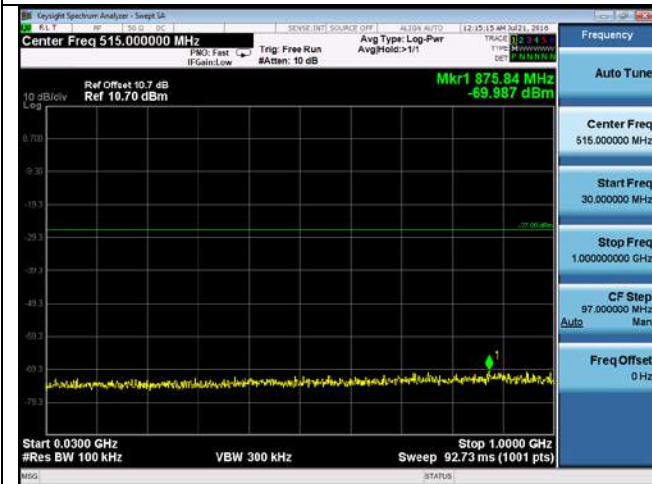

CUE-802.11a-5500M-chain4(6GHz-40GHz)

CUE-802.11a-5580M-chain1(30MHz-1GHz)

CUE-802.11a-5580M-chain1(1GHz-5GHz)

CUE-802.11a-5580M--chain1(5GHz-6GHz)

CUE-802.11a-5580M--chain1(6GHz-40GHz)

CUE-802.11a-5580M--chain2(30MHz-1GHz)