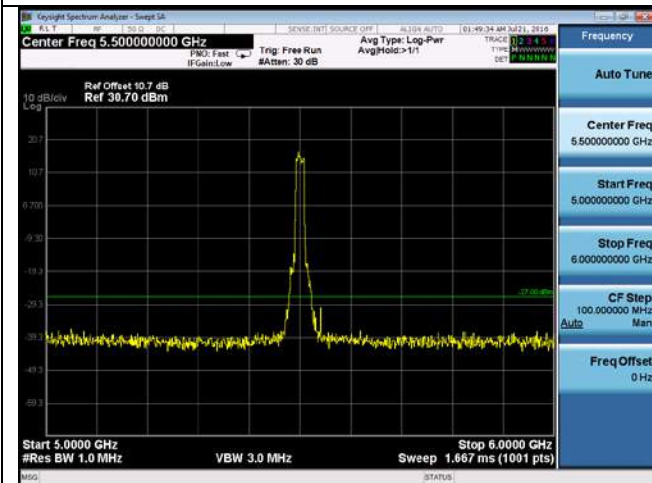

CUE-802.11a-5500M -chain3(1GHz-5GHz)

CUE-802.11a-5500M -chain3(5GHz-6GHz)

CUE-802.11a-5500M -chain3(6GHz-40GHz)

CUE-802.11a-5500M-chain4(30MHz-1GHz)

CUE-802.11a-5500M-chain4(1GHz-5GHz)

CUE-802.11a-5500M-chain4(5GHz-6GHz)