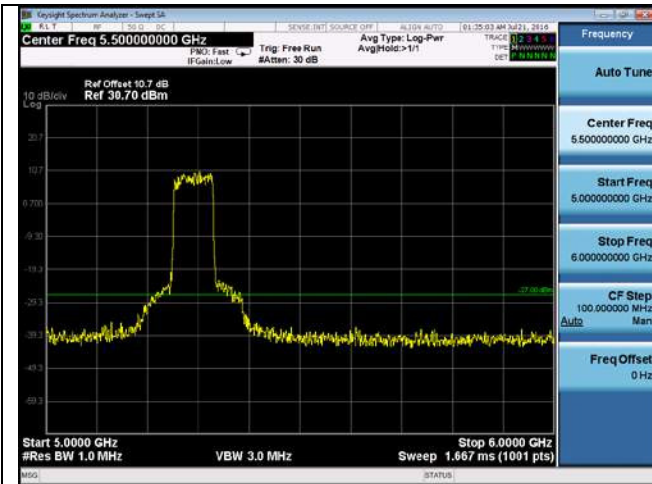

CUE-802.11ac-80-5290M-chain 1(6GHz-40GHz)

CUE-802.11ac-80-5290M-chain 2(30MHz-1GHz)

CUE-802.11ac-80-5290M-chain 2(1GHz-5GHz)

CUE-802.11ac-80-5290M-chain 2(5GHz-6GHz)

CUE-802.11ac-80-5290M-chain 2(6GHz-40GHz)

CUE-802.11ac-80-5290M-chain 3(30MHz-1GHz)

CUE-802.11ac-80-5290M-chain 3(1GHz-5GHz)

CUE-802.11ac-80-5290M-chain 3(5GHz-6GHz)

CUE-802.11ac-80-5290M-chain 3(6GHz-40GHz)

CUE-802.11ac-80-5290M-chain 4(30MHz-1GHz)