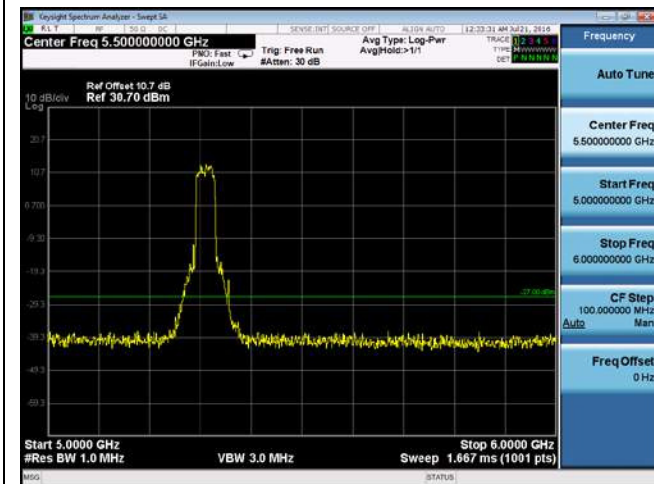

CUE-802.11n-40-5310M -chain1(5GHz-6GHz)

CUE-802.11n-40-5310M -chain1(6GHz-40GHz)

CUE-802.11n-40-5310M -chain2(30MHz-1GHz)

CUE-802.11n-40-5310M chain2(1GHz-5GHz)

CUE-802.11n-40-5310M-chain2(5GHz-6GHz)

CUE-802.11n-40-5310M-chain2(6GHz-40GHz)