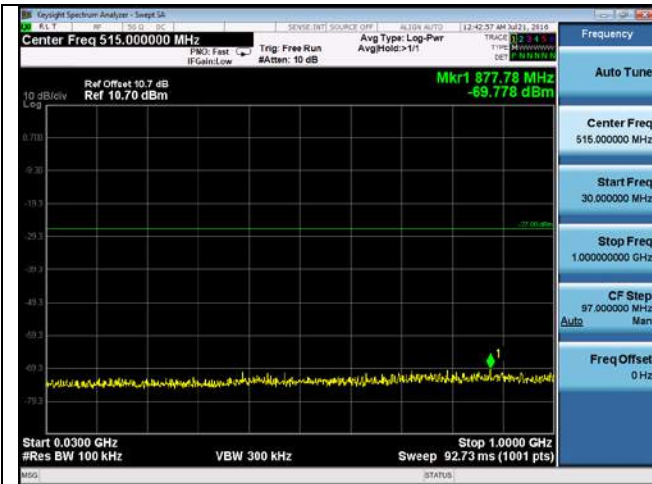

CUE-802.11n-40-5310M-chain 4(5GHz-6GHz)

CUE-802.11n-40-5310M-chain 4(6GHz-40GHz)

CUE-802.11ac-80-5290M-chain 1(30MHz-1GHz)

CUE-802.11ac-80-5290M-chain 1(1GHz-5GHz)

CUE-802.11ac-80-5290M-chain 1(5GHz-6GHz)

CUE-802.11ac-80-5290M-chain 1(6GHz-40GHz)

CUE-802.11ac-80-5290M-chain 2(30MHz-1GHz)

CUE-802.11ac-80-5290M-chain 2(1GHz-5GHz)

CUE-802.11ac-80-5290M-chain 2(5GHz-6GHz)

CUE-802.11ac-80-5290M-chain 2(6GHz-40GHz)