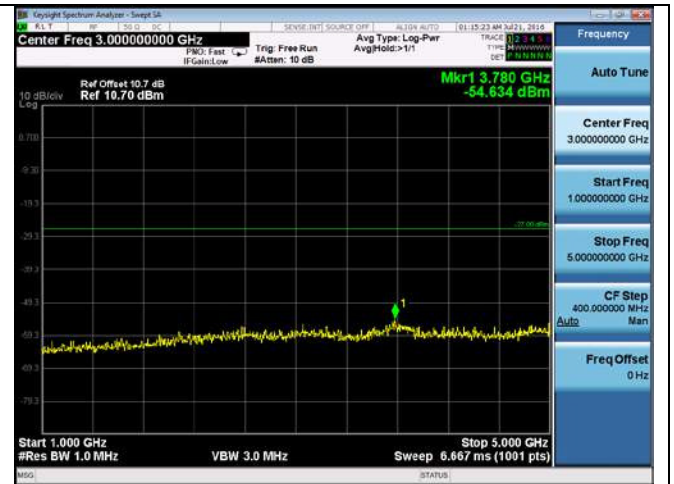

CUE-802.11n-20-5580M-chain2(1GHz-5GHz)

CUE-802.11n-20-5580M-chain2(5GHz-6GHz)

CUE-802.11n-20-5580M-chain2(6GHz-40GHz)

CUE-802.11n-20-5580M-chain3(30MHz-1GHz)

CUE-802.11n-20-5580M-chain3(1GHz-5GHz)

CUE-802.11n-20-5580M-chain3(5GHz-6GHz)