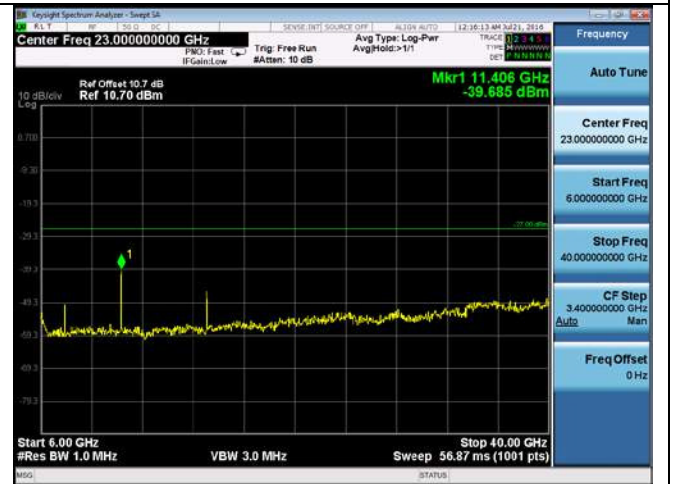

CUE-802.11a-5700M-chain 1(1GHz-5GHz)

CUE-802.11a-5700M-chain 1(5GHz-6GHz)

CUE-802.11a-5700M-chain 1(6GHz-40GHz)

CUE-802.11a-5700M-chain 2(30MHz-1GHz)

CUE-802.11a-5700M-chain 2(1GHz-5GHz)

CUE-802.11a-5700M-chain 2(5GHz-6GHz)