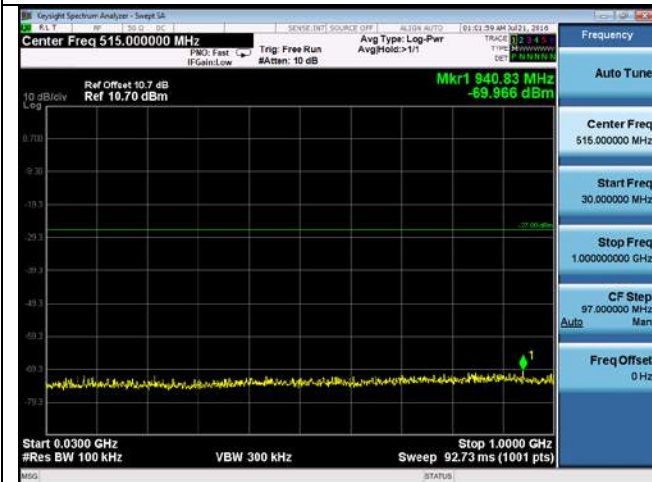

CUE-802.11a-5500M-chain1(6GHz-40GHz)

CUE-802.11a-5500M-chain2(30MHz-1GHz)

CUE-802.11a-5500M-chain2(1GHz-5GHz)

CUE-802.11a-5500M -chain2(5GHz-6GHz)

CUE-802.11a-5500M -chain2(6GHz-40GHz)

CUE-802.11a-5500M -chain3(30MHz-1GHz)