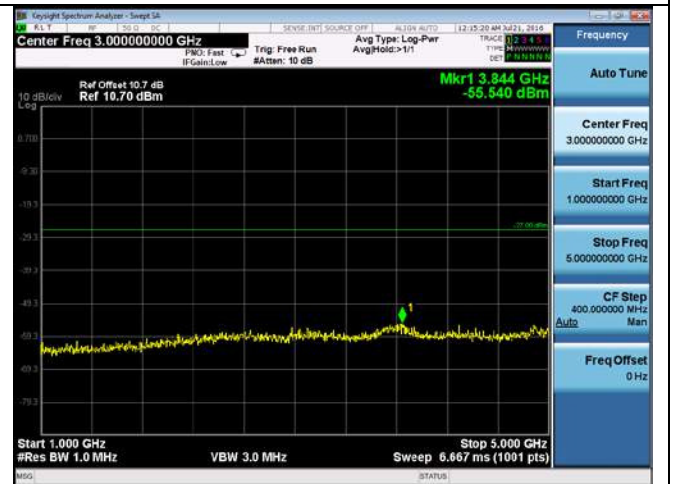

CUE-802.11a-5500M-chain4(6GHz-40GHz)

CUE-802.11a-5580M-chain1(30MHz-1GHz)

CUE-802.11a-5580M-chain1(1GHz-5GHz)

CUE-802.11a-5580M--chain1(5GHz-6GHz)

CUE-802.11a-5580M--chain1(6GHz-40GHz)

CUE-802.11a-5580M--chain2(30MHz-1GHz)