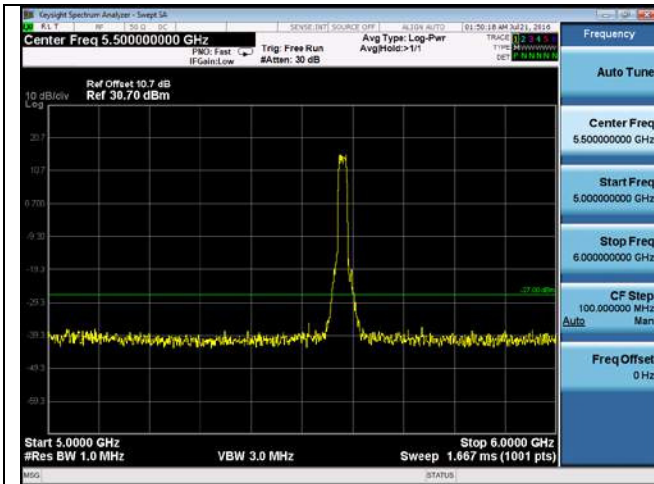

CUE-802.11a-5580M -chain4(30MHz-1GHz)

CUE-802.11a-5580M-chain 4(5GHz-6GHz)