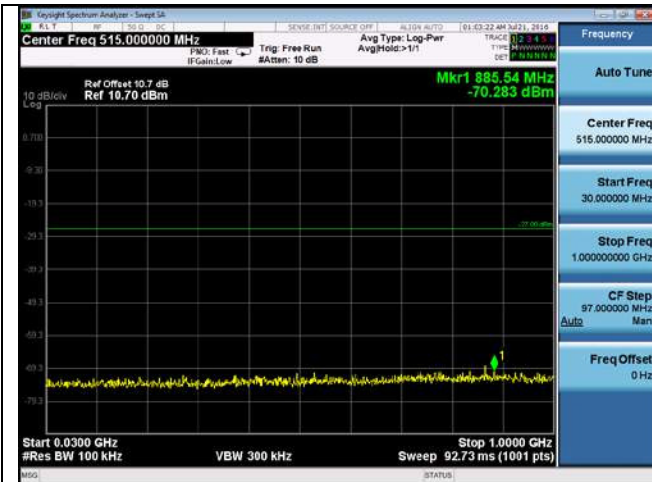

CUE-802.11a-5580M--chain2(5GHz-6GHz)

CUE-802.11a-5580M--chain3(30MHz-1GHz)