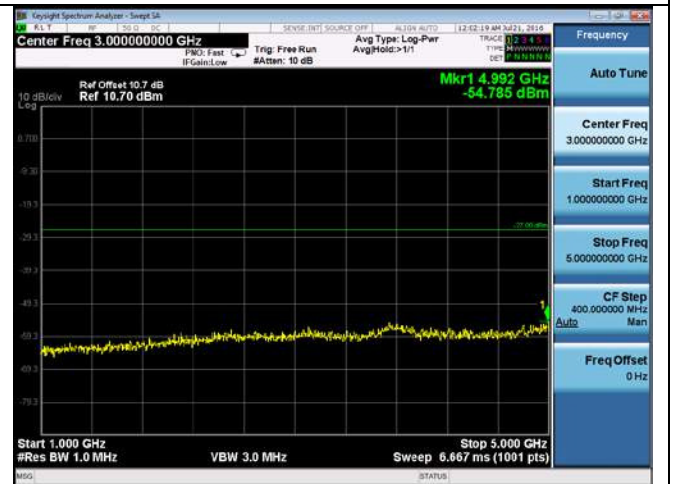

CUE-802.11n-40-5310M-chain3(30MHz-1GHz)

CUE-802.11n-40-5310M-chain3(1GHz-5GHz)

CUE-802.11n-40-5310M-chain3(5GHz-6GHz)

CUE-802.11n-40-5310M-chain3(6GHz-40GHz)

CUE-802.11n-40-5310M-chain4(30MHz-1GHz)

CUE-802.11n-40-5310M-chain4(1GHz-5GHz)

CUE-802.11n-40-5310M-chain 4(5GHz-6GHz)

CUE-802.11n-40-5310M-chain 4(6GHz-40GHz)

CUE-802.11ac-80-5290M-chain 1(30MHz-1GHz)

CUE-802.11ac-80-5290M-chain 1(1GHz-5GHz)

CUE-802.11ac-80-5290M-chain 1(5GHz-6GHz)