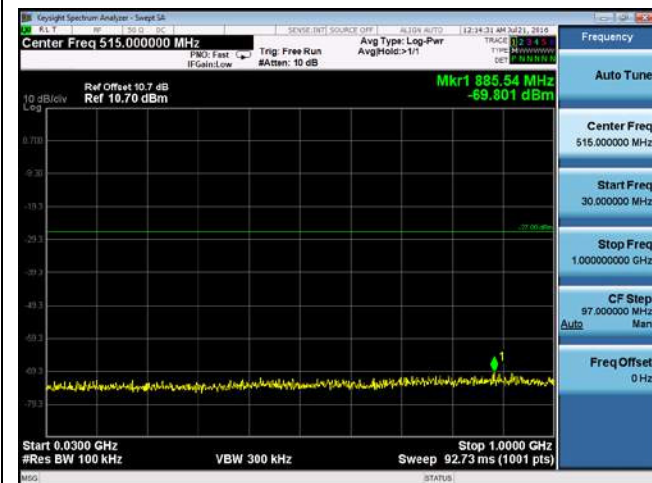

CUE-802.11a-5500M-chain1(5GHz-6GHz)

CUE-802.11a-5500M-chain2(30MHz-1GHz)