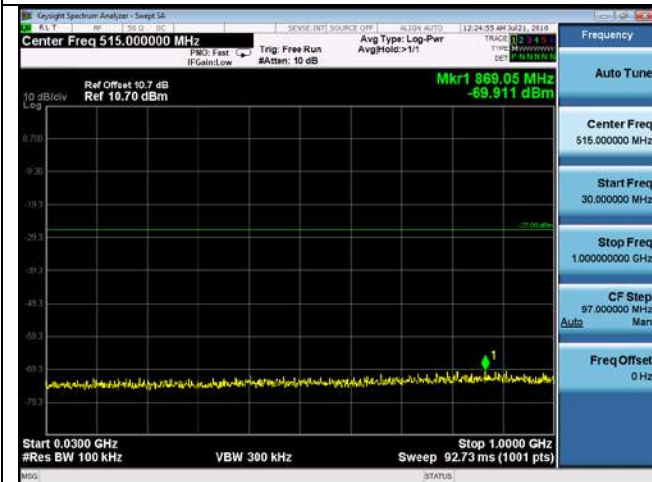

CUE-802.11n-20-5500M-chain4(6GHz-40GHz)

CUE-802.11n-20-5580M-chain1(30MHz-1GHz)

CUE-802.11n-20-5580M-chain1(1GHz-5GHz)

CUE-802.11n-20-5580M-chain1(5GHz-6GHz)

CUE-802.11n-20-5580M-chain1(6GHz-40GHz)

CUE-802.11n-20-5580M-chain2(30MHz-1GHz)