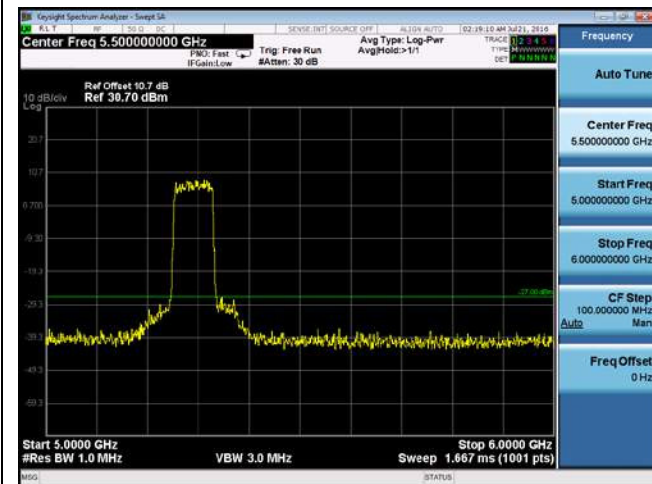

CUE-802.11ac-80-5290M-chain 3(30MHz-1GHz)

CUE-802.11ac-80-5290M-chain 3(1GHz-5GHz)

CUE-802.11ac-80-5290M-chain 3(5GHz-6GHz)

CUE-802.11ac-80-5290M-chain 3(6GHz-40GHz)

CUE-802.11ac-80-5290M-chain 4(30MHz-1GHz)

CUE-802.11ac-80-5290M-chain 4(1GHz-5GHz)

CUE-802.11ac-80-5290M-chain 4(5GHz-6GHz)

CUE-802.11ac-80-5290M-chain 4(6GHz-40GHz)

CUE-802.11a-5500M-chain1(30MHz-1GHz)

CUE-802.11a-5500M-chain1(1GHz-5GHz)

CUE-802.11a-5500M-chain1(5GHz-6GHz)