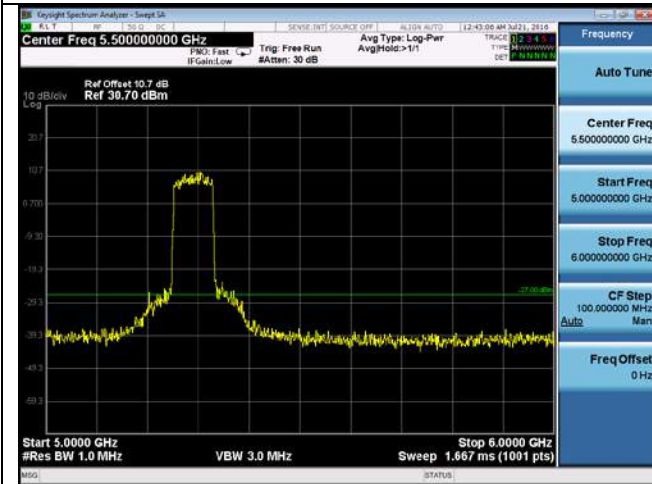

CUE-802.11n-40-5310M-chain 4(5GHz-6GHz)

CUE-802.11n-40-5310M-chain 4(6GHz-40GHz)

CUE-802.11ac-80-5290M-chain 1(30MHz-1GHz)

CUE-802.11ac-80-5290M-chain 1(1GHz-5GHz)

CUE-802.11ac-80-5290M-chain 1(5GHz-6GHz)

CUE-802.11ac-80-5290M-chain 1(6GHz-40GHz)

CUE-802.11ac-80-5290M-chain 2(30MHz-1GHz)

CUE-802.11ac-80-5290M-chain 2(1GHz-5GHz)

CUE-802.11ac-80-5290M-chain 2(5GHz-6GHz)

CUE-802.11ac-80-5290M-chain 2(6GHz-40GHz)