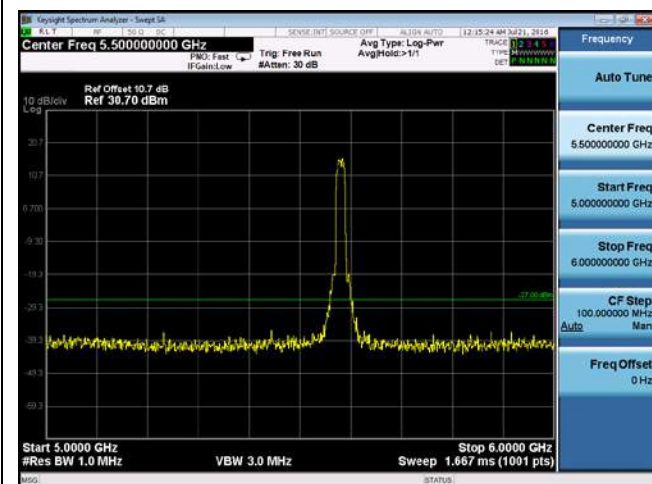

CUE-802.11a-5580M--chain2(30MHz-1GHz)

CUE-802.11a-5580M--chain2(5GHz-6GHz)