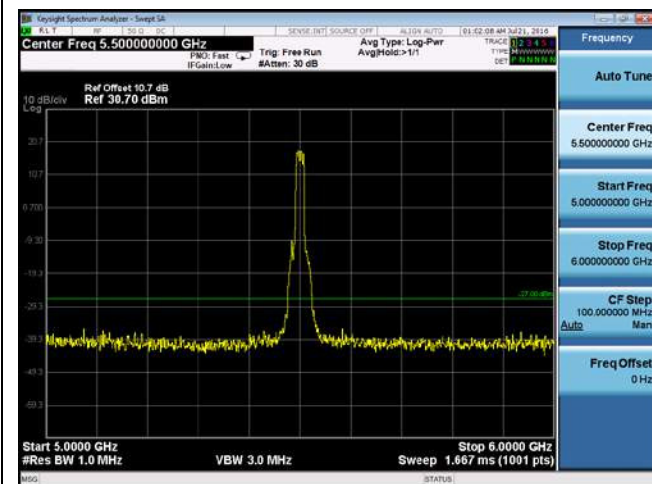

CUE-802.11a-5500M -chain3(30MHz-1GHz)

CUE-802.11a-5500M -chain3(5GHz-6GHz)