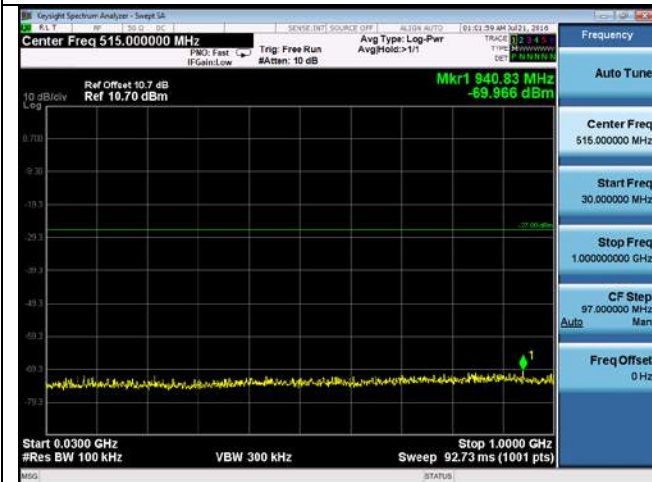

CUE-802.11n-20-5500M-chain1(6GHz-40GHz)

CUE-802.11n-20-5500M-chain2(30MHz-1GHz)

CUE-802.11n-20-5500M-chain2(1GHz-5GHz)

CUE-802.11n-20-5500M-chain2(5GHz-6GHz)

CUE-802.11n-20-5500M-chain2(6GHz-40GHz)

CUE-802.11n-20-5500M-chain3(30MHz-1GHz)