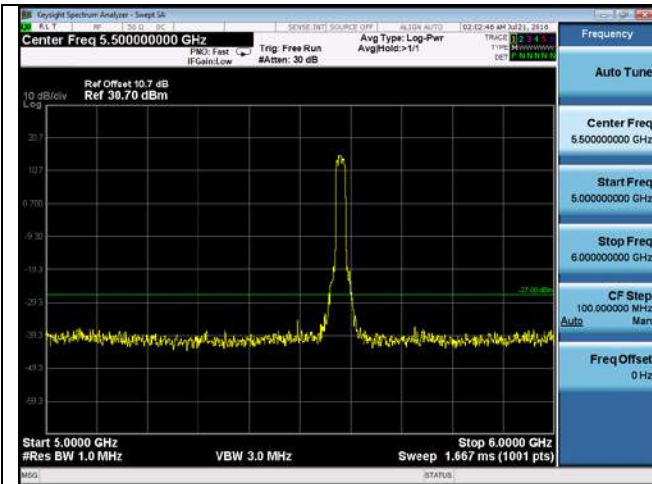

CUE-802.11n-20-5580M-chain4(30MHz-1GHz)

CUE-802.11n-20-5580M-chain 4(5GHz-6GHz)