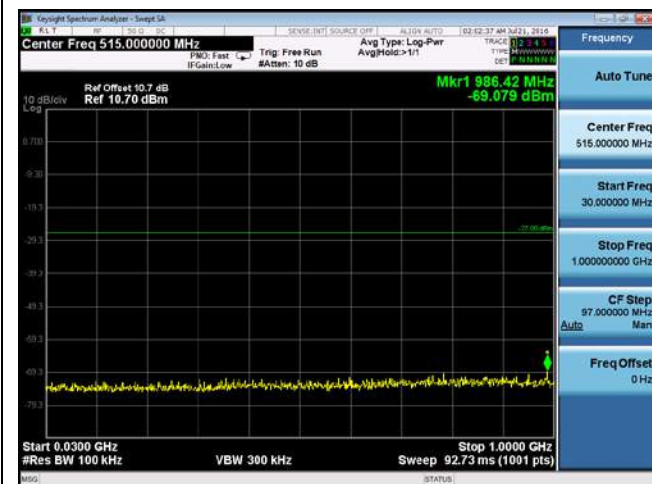

CUE-802.11n-20-5580M-chain3(5GHz-6GHz)

CUE-802.11n-20-5580M-chain4(30MHz-1GHz)