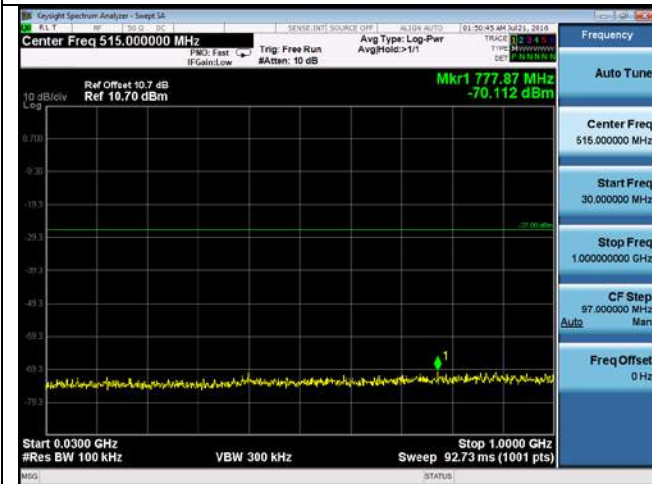

CUE-802.11a-5700M-chain 2(6GHz-40GHz)

CUE-802.11a-5700M-chain 3(30MHz-1GHz)

CUE-802.11a-5700M-chain 3(1GHz-5GHz)

CUE-802.11a-5700M-chain 3(5GHz-6GHz)

CUE-802.11a-5700M-chain 3(6GHz-40GHz)

CUE-802.11a-5700M-chain 4(30MHz-1GHz)