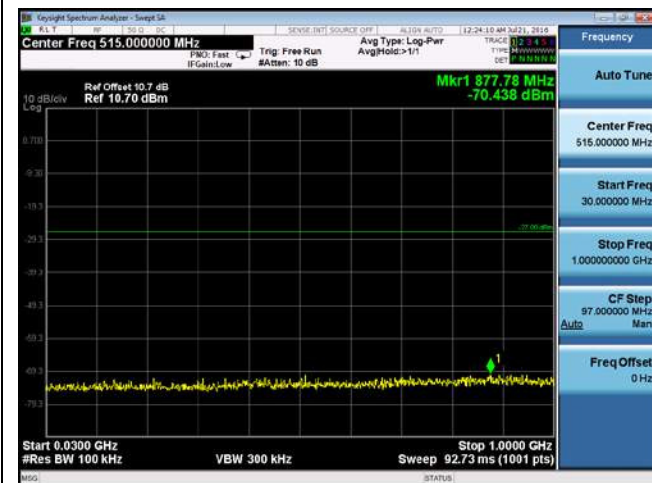

CUE-802.11n-20-5500M-chain1(5GHz-6GHz)

CUE-802.11n-20-5500M-chain2(30MHz-1GHz)