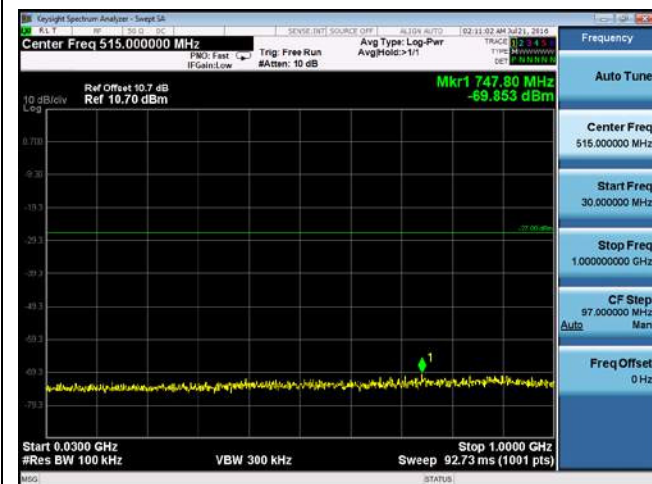

CUE-802.11n-40-5310M-chain3(30MHz-1GHz)

CUE-802.11n-40-5310M-chain3(1GHz-5GHz)

CUE-802.11n-40-5310M-chain3(5GHz-6GHz)

CUE-802.11n-40-5310M-chain3(6GHz-40GHz)

CUE-802.11n-40-5310M-chain4(30MHz-1GHz)

CUE-802.11n-40-5310M-chain4(1GHz-5GHz)

CUE-802.11n-40-5310M-chain 4(5GHz-6GHz)

CUE-802.11n-40-5310M-chain 4(6GHz-40GHz)

CUE-802.11ac-80-5290M-chain 1(30MHz-1GHz)

CUE-802.11ac-80-5290M-chain 1(1GHz-5GHz)

CUE-802.11ac-80-5290M-chain 1(5GHz-6GHz)