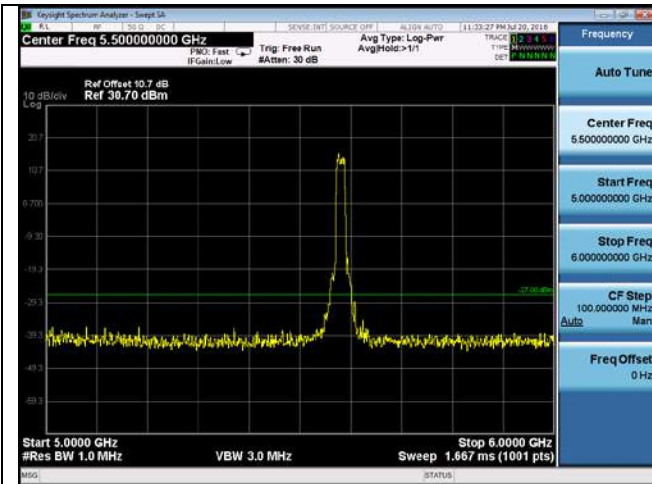

CUE-802.11a-5580M-chain1(30MHz-1GHz)

CUE-802.11a-5580M--chain1(5GHz-6GHz)