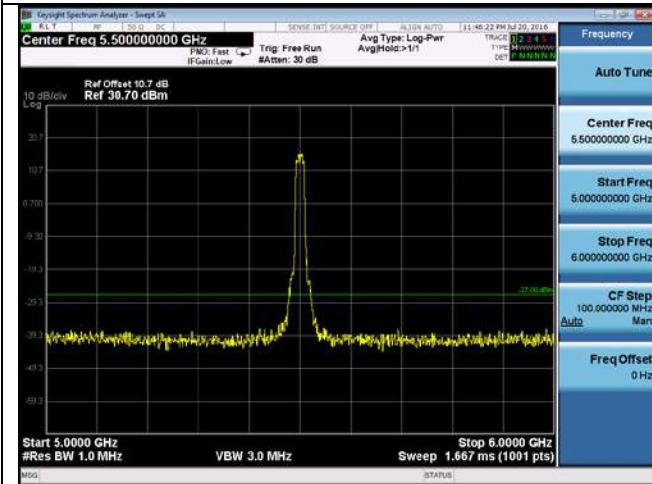

CUE-802.11a-5700M-chain 4(1GHz-5GHz)

CUE-802.11a-5700M-chain 4(5GHz-6GHz)

CUE-802.11a-5700M-chain 4(6GHz-40GHz)

CUE-802.11n-20-5500M-chain1(30MHz-1GHz)

CUE-802.11n-20-5500M-chain1(1GHz-5GHz)

CUE-802.11n-20-5500M-chain1(5GHz-6GHz)