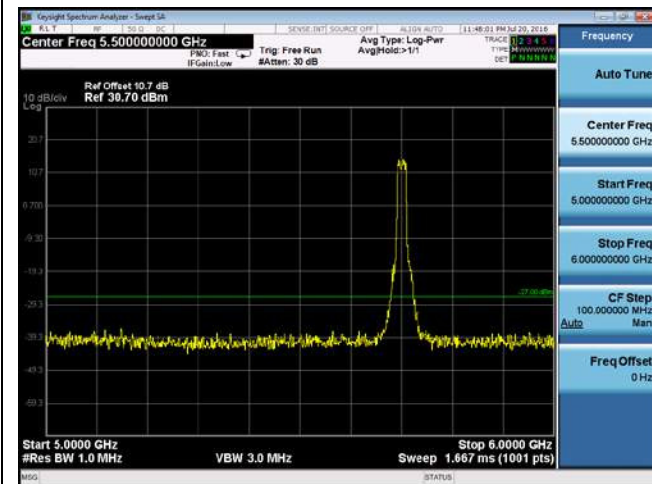

CUE-802.11n-20-5700M-chain 1(30MHz-1GHz)

CUE-802.11n-20-5700M-chain 1(5GHz-6GHz)