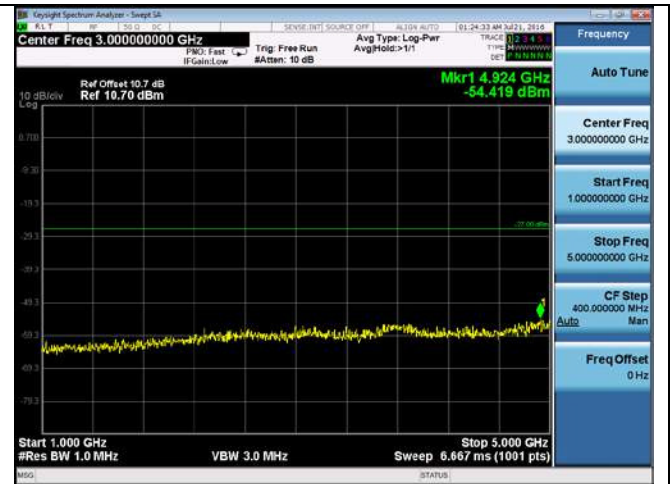

CUE-802.11n-40-5310M-chain2(6GHz-40GHz)

CUE-802.11n-40-5310M-chain3(1GHz-5GHz)