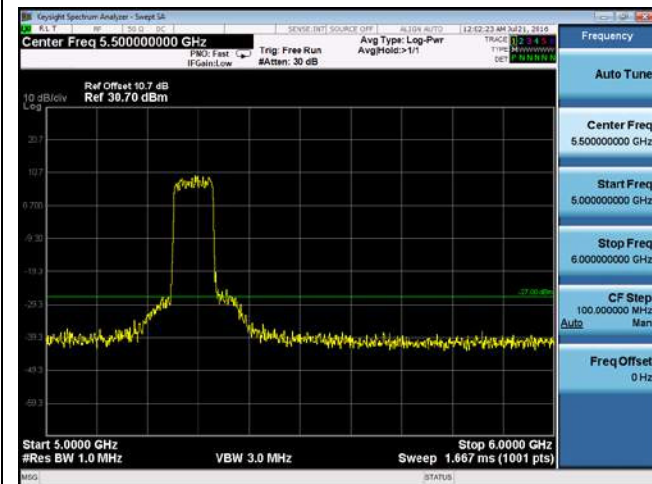

CUE-802.11n-40-5310M-chain 4(5GHz-6GHz)

CUE-802.11n-40-5310M-chain 4(6GHz-40GHz)

CUE-802.11ac-80-5290M-chain 1(30MHz-1GHz)

CUE-802.11ac-80-5290M-chain 1(1GHz-5GHz)

CUE-802.11ac-80-5290M-chain 1(5GHz-6GHz)

CUE-802.11ac-80-5290M-chain 1(6GHz-40GHz)

CUE-802.11ac-80-5290M-chain 2(30MHz-1GHz)

CUE-802.11ac-80-5290M-chain 2(1GHz-5GHz)

CUE-802.11ac-80-5290M-chain 2(5GHz-6GHz)

CUE-802.11ac-80-5290M-chain 2(6GHz-40GHz)