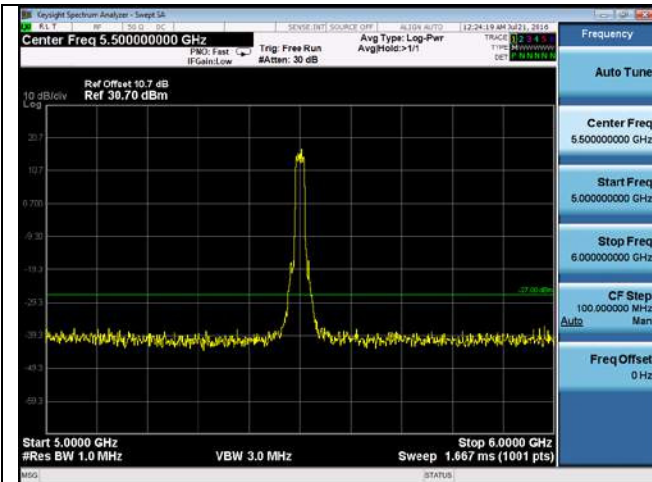

CUE-802.11n-20-5500M-chain2(30MHz-1GHz)

CUE-802.11n-20-5500M-chain2(5GHz-6GHz)