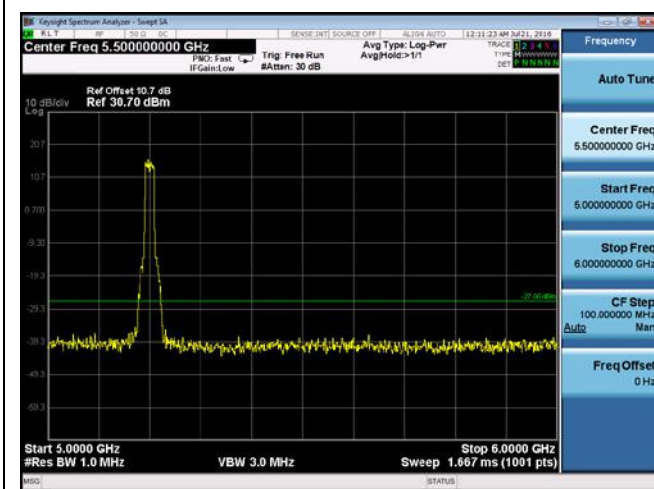

CUE-802.11a-5200M-chain1(5GHz-6GHz)

CUE-802.11a-5200M-chain1(6GHz-40GHz)

CUE-802.11a-5200M-chain2(30MHz-1GHz)

CUE-802.11a-5200M-chain2(1GHz-5GHz)

CUE-802.11a-5200M-chain2(5GHz-6GHz)

CUE-802.11a-5200M-chain2(6GHz-40GHz)