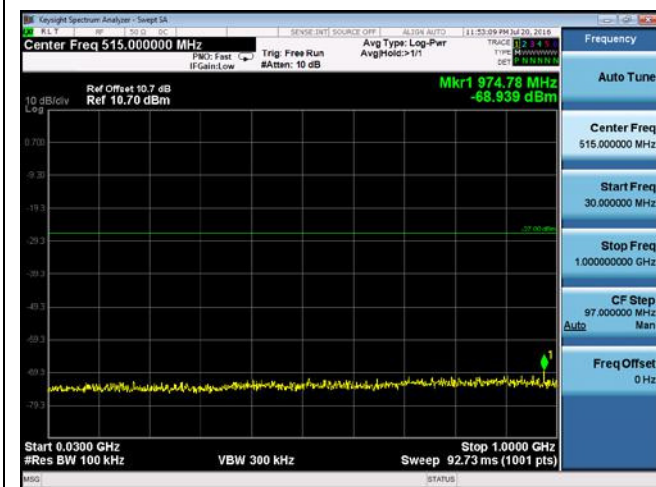

CUE-802.11n-40-5190M-chain4(30MHz-1GHz)

CUE-802.11n-40-5190M-chain4(1GHz-5GHz)

CUE-802.11n-40-5190M-chain4(5GHz-6GHz)

CUE-802.11n-40-5190M chain4(6GHz-40GHz)

CUE-802.11n-40-5230M-chain1(30MHz-1GHz)

CUE-802.11n-40-5230M-chain1(1GHz-5GHz)