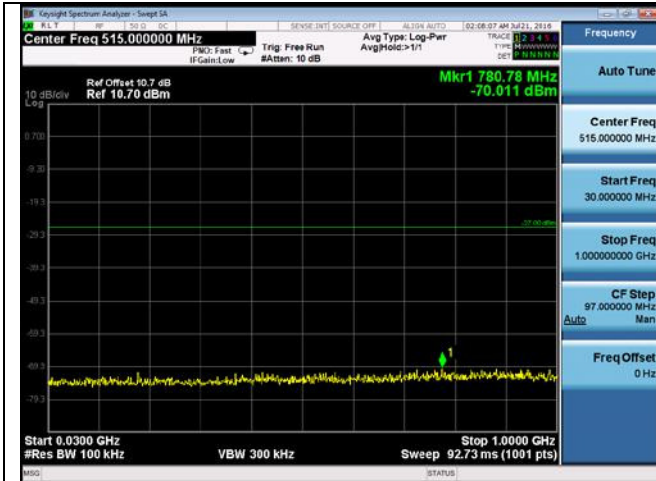

CUE-802.11n-40-5190M -chain2(5GHz-6GHz)

CUE-802.11n-40-5190M chain2(6GHz-40GHz)

CUE-802.11n-40-5190M -chain3(30MHz-1GHz)

CUE-802.11n-40-5190M -chain3(1GHz-5GHz)

CUE-802.11n-40-5190M -chain3(5GHz-6GHz)

CUE-802.11n-40-5190M -chain3(6GHz-40GHz)