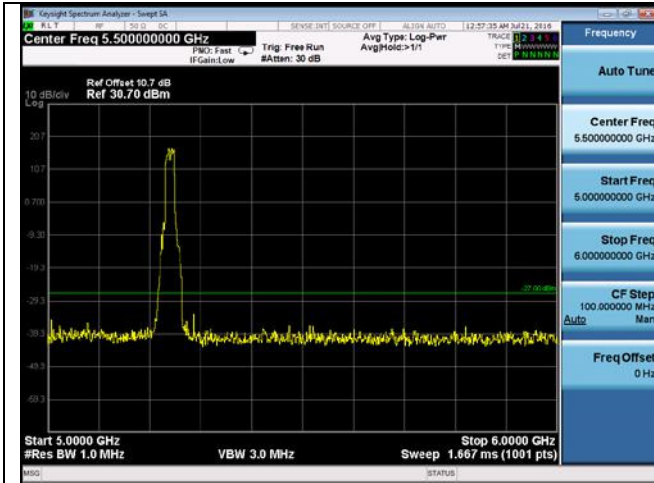

CUE-802.11a-5240M-chain 2(30MHz-1GHz)

CUE-802.11a-5240M-chain 2(1GHz-5GHz)

CUE-802.11a-5240M-chain 2(5GHz-6GHz)

CUE-802.11a-5240M-chain 2(6GHz-40GHz)

CUE-802.11a-5240M-chain 3(30MHz-1GHz)

CUE-802.11a-5240M-chain 3(1GHz-5GHz)