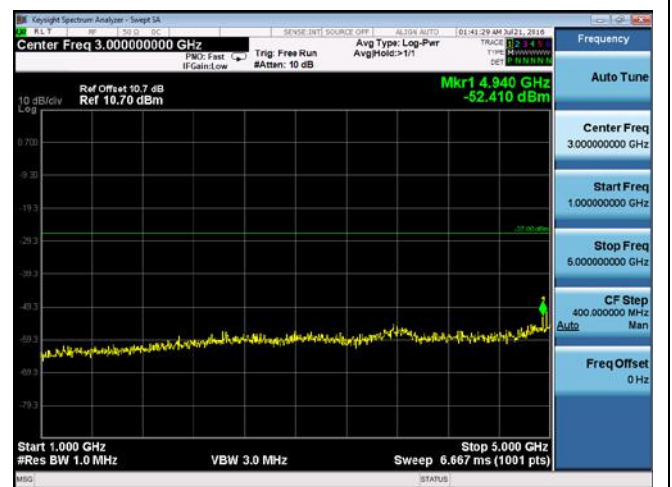

CUE-802.11a-5200M-chain3(30MHz-1GHz)

CUE-802.11a-5200M-chain3(1GHz-5GHz)

CUE-802.11a-5200M-chain3(5GHz-6GHz)

CUE-802.11a-5200M-chain3(6GHz-40GHz)

CUE-802.11a-5200M-chain4(30MHz-1GHz)

CUE-802.11a-5200M-chain4(1GHz-5GHz)