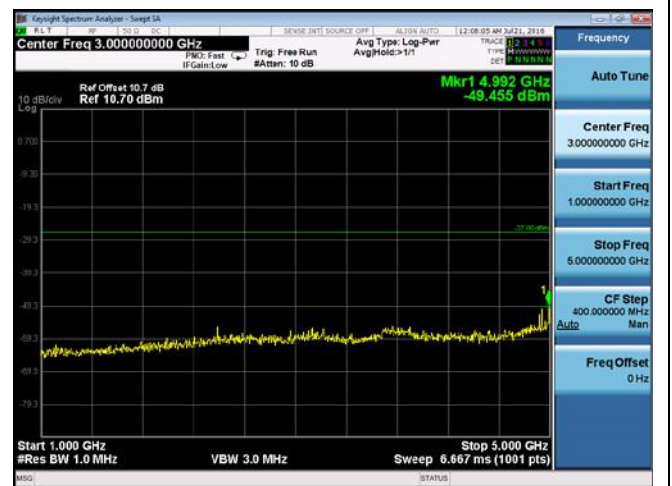

**Test Data**    Yes (See below)       N/A  
**Test Plot**    Yes (See below)       N/A

**Test was done by Rachana Khanduri at RF Test Site.**

### Test Plots

CUE-802.11a-5180M-chain1(30MHz-1GHz)

CUE-802.11a-5180M-chain1(1GHz-5GHz)

CUE-802.11a-5180M-chain1(5GHz-6GHz)

CUE-802.11a-5180M-chain1(6GHz-40GHz)

CUE-802.11a-5180M-chain2(30MHz-1GHz)

CUE-802.11a-5180M-chain2(1GHz-5GHz)

CUE-802.11a-5180M-chain2(5GHz-6GHz)

CUE-802.11a-5180M-chain2(6GHz-40GHz)

CUE-802.11a-5180M-chain3(30MHz-1GHz)

CUE-802.11a-5180M-chain3(1GHz-5GHz)

CUE-802.11a-5180M-chain3(5GHz-6GHz)

CUE-802.11a-5180M-chain3(6GHz-40GHz)