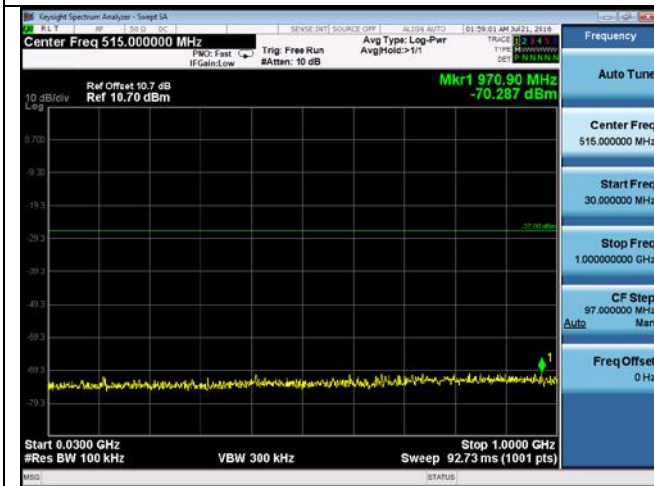

CUE-802.11n-20-5240M-chain 4(30MHz-1GHz)