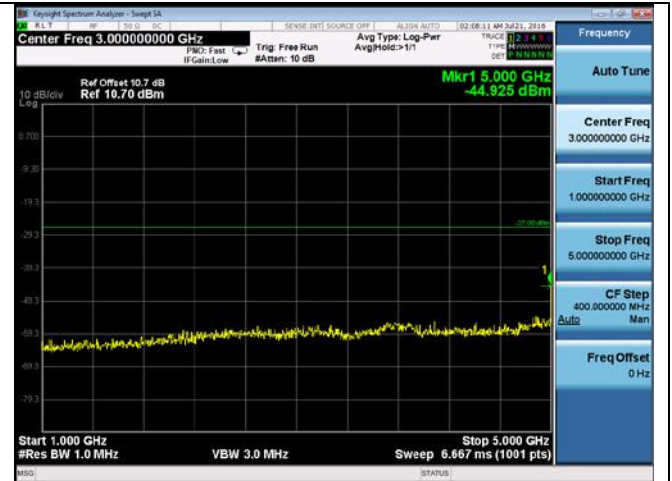

CUE-802.11n-40-5190M-chain4(1GHz-5GHz)