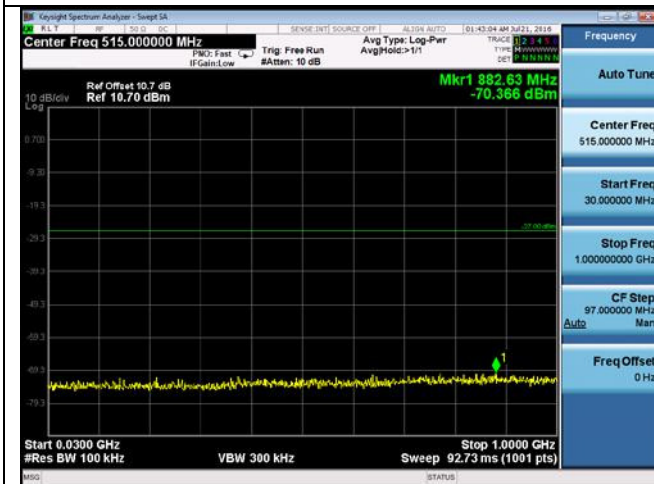

CUE-802.11a-5240M-chain 4(30MHz-1GHz)