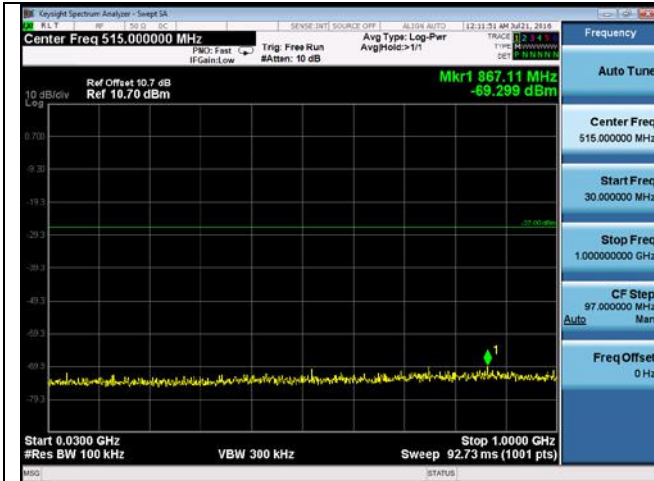

CUE-802.11a-5200M-chain 4(5GHz-6GHz)

CUE-802.11a-5200M-chain 4(6GHz-40GHz)

CUE-802.11a-5240M-chain 1(30MHz-1GHz)

CUE-802.11a-5240M-chain 1(1GHz-5GHz)

CUE-802.11a-5240M-chain 1(5GHz-6GHz)

CUE-802.11a-5240M-chain 1(6GHz-40GHz)