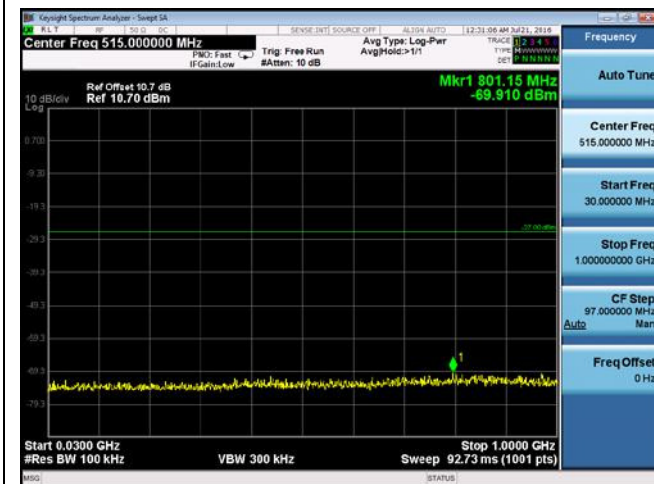

CUE-802.11n-40-5190M-chain1(30MHz-1GHz)

CUE-802.11n-40-5190M-chain1(1GHz-5GHz)

CUE-802.11n-40-5190M-chain1(5GHz-6GHz)

CUE-802.11n-40-5190M-chain1(6GHz-40GHz)

CUE-802.11n-40-5190M-chain2(30MHz-1GHz)

CUE-802.11n-40-5190M-chain2(1GHz-5GHz)