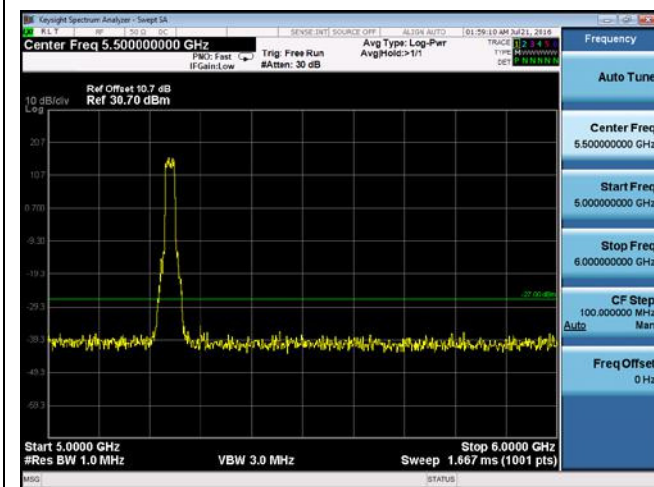

CUE-802.11n-20-5240M-chain 3(5GHz-6GHz)

CUE-802.11n-20-5240M-chain 3(6GHz-40GHz)

CUE-802.11n-20-5240M-chain 4(30MHz-1GHz)

CUE-802.11n-20-5240M-chain 4(1GHz-5GHz)

CUE-802.11n-20-5240M-chain 4(5GHz-6GHz)

CUE-802.11n-20-5240M-chain 4(6GHz-40GHz)