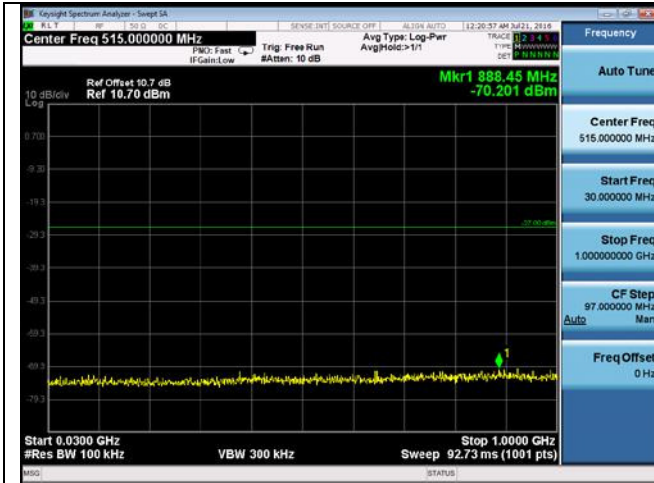

CUE-802.11n-20-5200M-chain 4(5GHz-6GHz)

CUE-802.11n-20-5200M-chain 4(6GHz-40GHz)

CUE-802.11n-20-5240M-chain 1(30MHz-1GHz)

CUE-802.11n-20-5240M-chain 1(1GHz-5GHz)

CUE-802.11n-20-5240M-chain 1(5GHz-6GHz)

CUE-802.11n-20-5240M-chain 1(6GHz-40GHz)