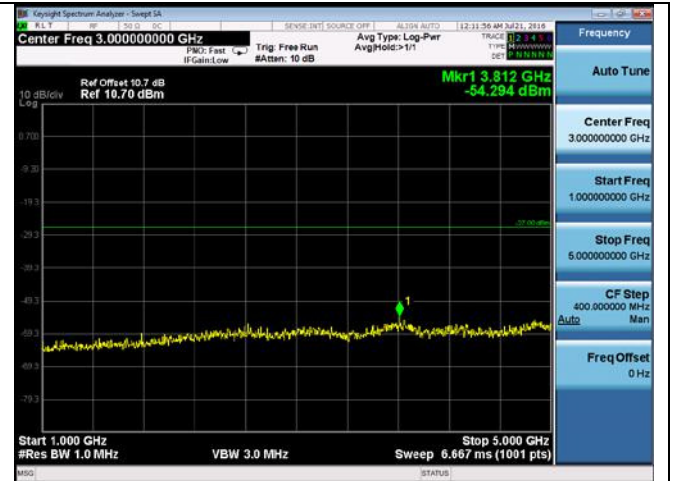

CUE-802.11a-5240M-chain 2(1GHz-5GHz)