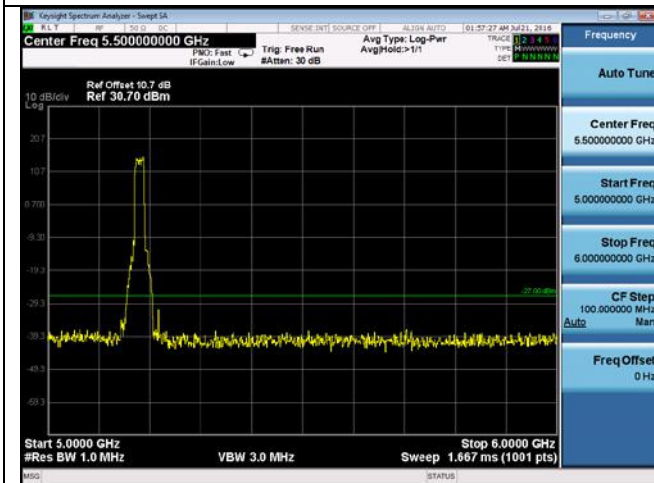

CUE-802.11n-20-5180M-chain4(5GHz-6GHz)