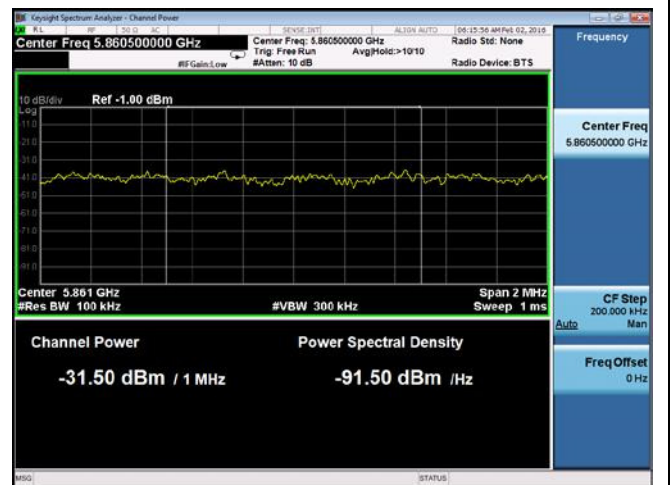

Band Edge -802.11ac-80M-5775M-chain1 (Left)

Band Edge -802.11ac-80M-5775M-chain2 (Left)

Band Edge -802.11ac-80M-5775M-chain3 (Left)

Band Edge -802.11ac-80M-5775M-chain4 (Left)

Band Edge -802.11ac-80M-5775M-chain1 (Right)