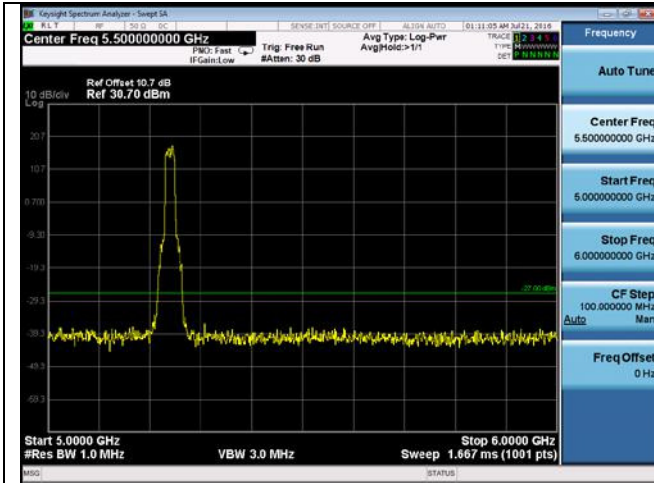

CUE-802.11n-20-5240M-chain 2(30MHz-1GHz)

CUE-802.11n-20-5240M-chain 2(1GHz-5GHz)

CUE-802.11n-20-5240M-chain 2(5GHz-6GHz)

CUE-802.11n-20-5240M-chain 2(6GHz-40GHz)

CUE-802.11n-20-5240M-chain 3(30MHz-1GHz)

CUE-802.11n-20-5240M-chain 3(1GHz-5GHz)