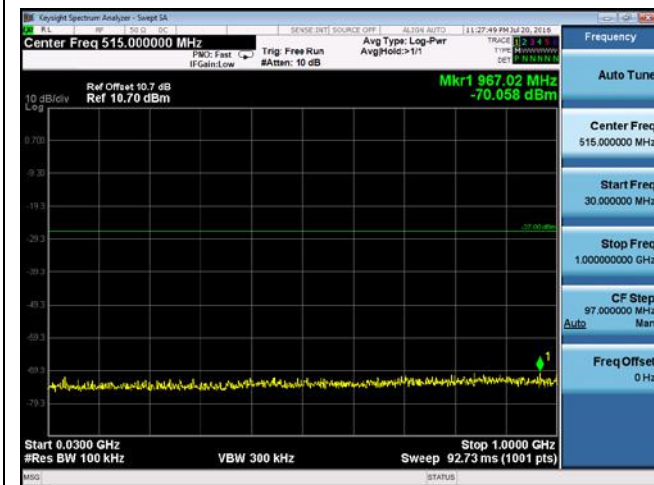

CUE-802.11a-5180M-chain4(30MHz-1GHz)

CUE-802.11a-5180M-chain4(1GHz-5GHz)

CUE-802.11a-5180M-chain4(5GHz-6GHz)

CUE-802.11a-5180M-chain4(6GHz-40GHz)

CUE-802.11a-5200M-chain1(30MHz-1GHz)

CUE-802.11a-5200M-chain1(1GHz-5GHz)