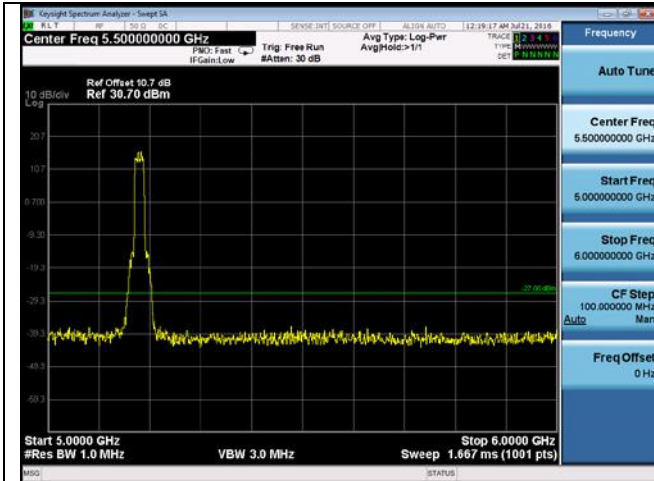

CUE-802.11n-20-5180M-chain1(30MHz-1GHz)

CUE-802.11n-20-5180M-chain1(1GHz-5GHz)

CUE-802.11n-20-5180M-chain1(5GHz-6GHz)

CUE-802.11n-20-5180M-chain1(6GHz-40GHz)

CUE-802.11n-20-5180M-chain2(30MHz-1GHz)

CUE-802.11n-20-5180M-chain2(1GHz-5GHz)