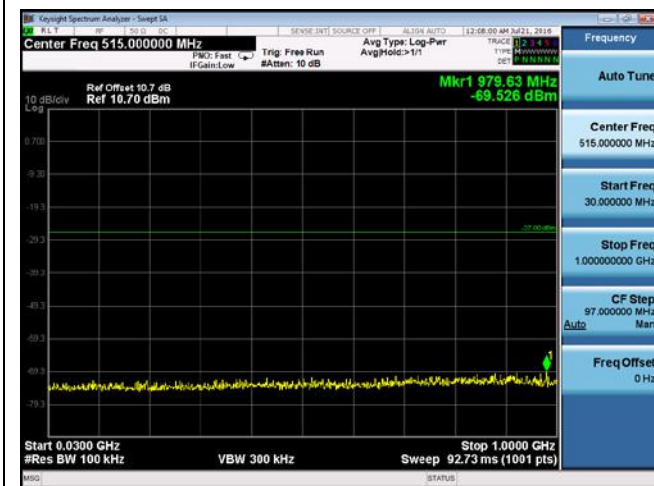

**Test Data**    Yes (See below)       N/A  
**Test Plot**    Yes (See below)       N/A

**Test was done by Rachana Khanduri at RF Test Site.**

### Test Plots

CUE-802.11a-5180M-chain1(30MHz-1GHz)

CUE-802.11a-5180M-chain1(1GHz-5GHz)

CUE-802.11a-5180M-chain1(5GHz-6GHz)

CUE-802.11a-5180M-chain1(6GHz-40GHz)

CUE-802.11a-5180M-chain2(30MHz-1GHz)

CUE-802.11a-5180M-chain2(1GHz-5GHz)

CUE-802.11a-5180M-chain2(5GHz-6GHz)

CUE-802.11a-5180M-chain2(6GHz-40GHz)

CUE-802.11a-5180M-chain3(30MHz-1GHz)

CUE-802.11a-5180M-chain3(1GHz-5GHz)

CUE-802.11a-5180M-chain3(5GHz-6GHz)

CUE-802.11a-5180M-chain3(6GHz-40GHz)