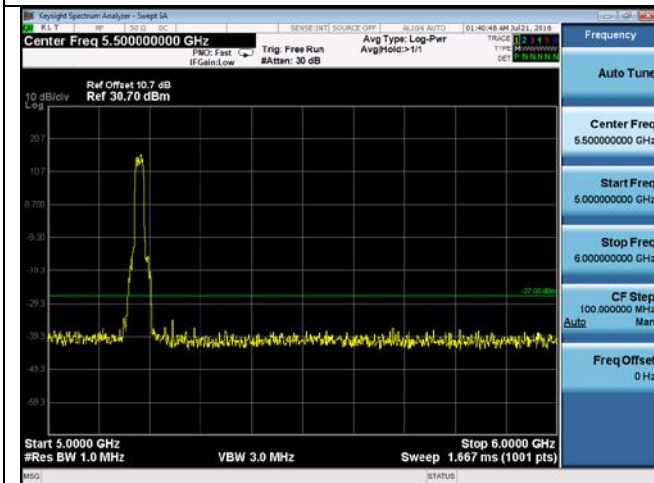

CUE-802.11a-5180M-chain4(5GHz-6GHz)