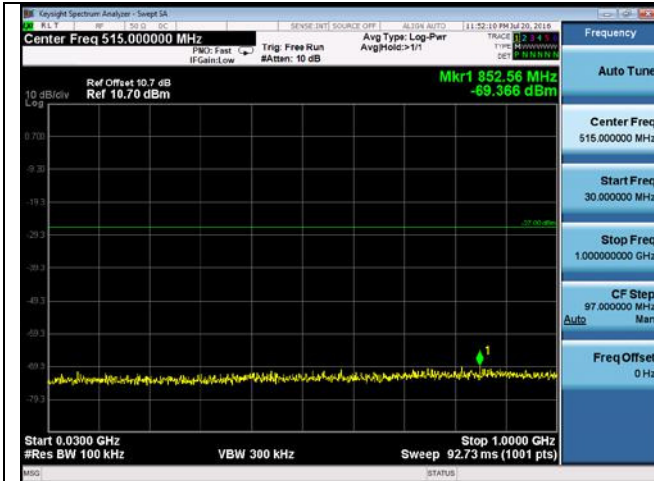

CUE-802.11n-20-5240M-chain 3(5GHz-6GHz)

CUE-802.11n-20-5240M-chain 3(6GHz-40GHz)

CUE-802.11n-20-5240M-chain 4(30MHz-1GHz)

CUE-802.11n-20-5240M-chain 4(1GHz-5GHz)

CUE-802.11n-20-5240M-chain 4(5GHz-6GHz)

CUE-802.11n-20-5240M-chain 4(6GHz-40GHz)