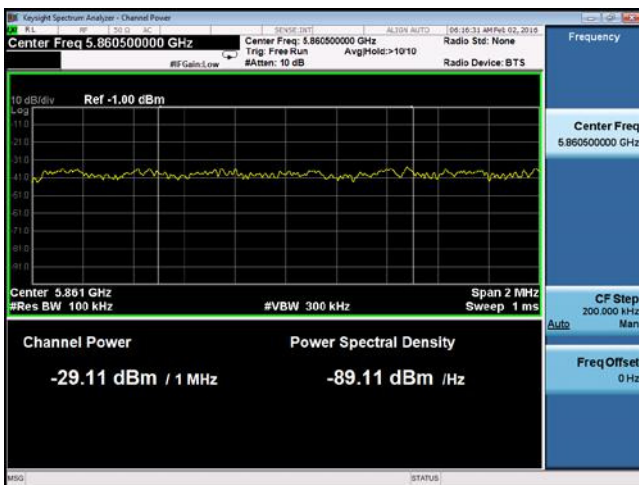

Band Edge -802.11ac-80M-5775M-chain1 (Left)

Band Edge -802.11ac-80M-5775M-chain2 (Left)

Band Edge -802.11ac-80M-5775M-chain3 (Left)

Band Edge -802.11ac-80M-5775M-chain4 (Left)

Band Edge -802.11ac-80M-5775M-chain1 (Right)