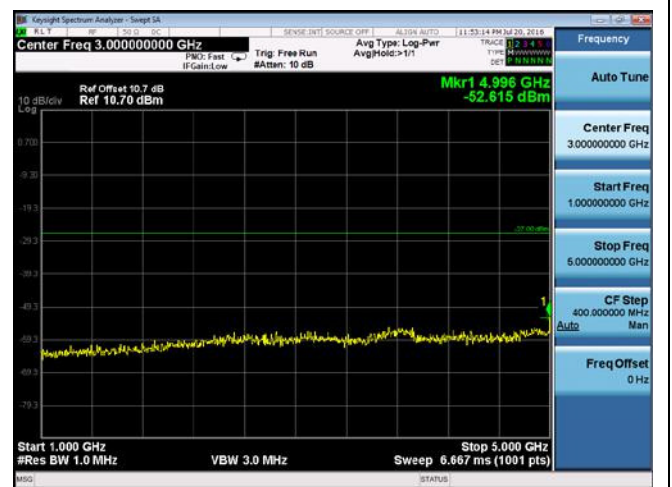

CUE-802.11n-40-5190M-chain4(30MHz-1GHz)

CUE-802.11n-40-5190M-chain4(1GHz-5GHz)

CUE-802.11n-40-5190M-chain4(5GHz-6GHz)

CUE-802.11n-40-5190M chain4(6GHz-40GHz)

CUE-802.11n-40-5230M-chain1(30MHz-1GHz)

CUE-802.11n-40-5230M-chain1(1GHz-5GHz)