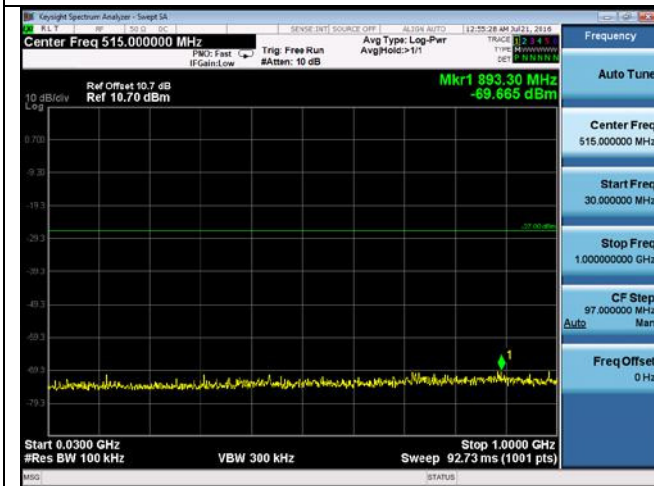

CUE-802.11a-5180M-chain3(30MHz-1GHz)