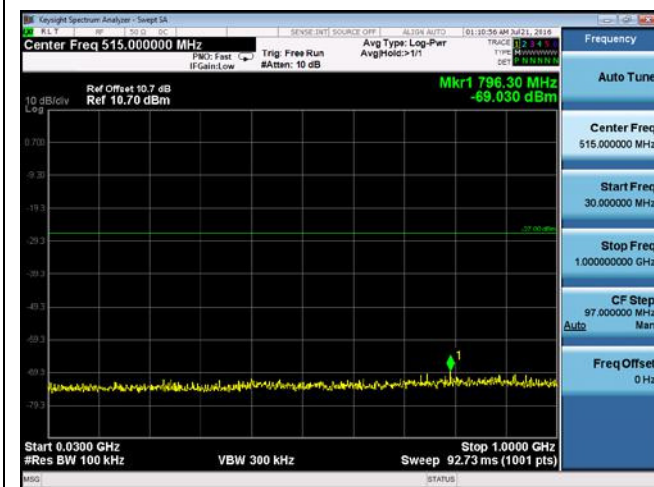

CUE-802.11n-20-5240M-chain 2(30MHz-1GHz)

CUE-802.11n-20-5240M-chain 2(1GHz-5GHz)

CUE-802.11n-20-5240M-chain 2(5GHz-6GHz)

CUE-802.11n-20-5240M-chain 2(6GHz-40GHz)

CUE-802.11n-20-5240M-chain 3(30MHz-1GHz)

CUE-802.11n-20-5240M-chain 3(1GHz-5GHz)