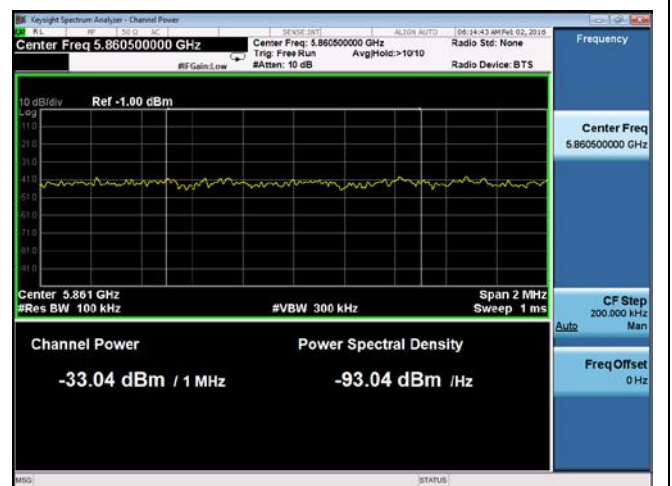

Band Edge -802.11ac-80M-5775M-chain4 (Right)