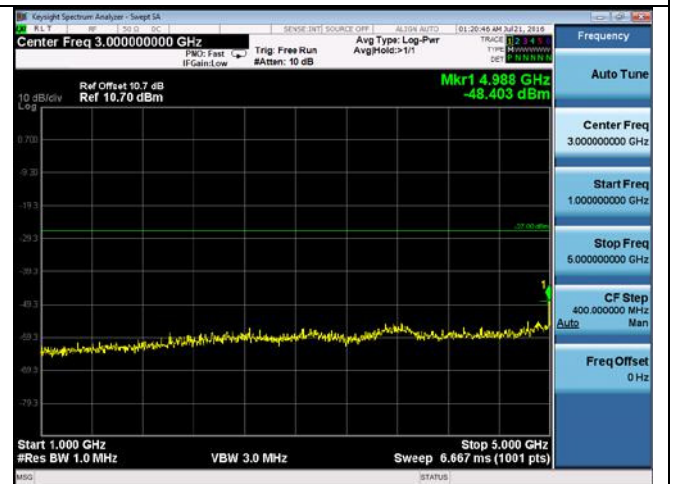

CUE-802.11n-40-5190M -chain3(1GHz-5GHz)