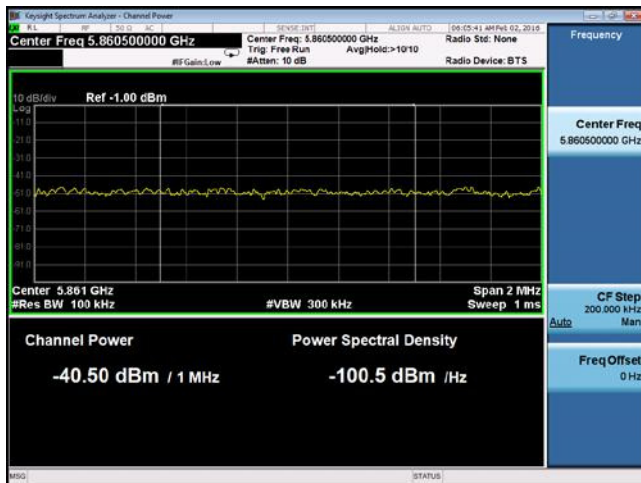

**Band Edge -802.11n-40M-5755M-chain3**

**Band Edge -802.11n-40M-5755M-chain4**

Band Edge -802.11n-40M-5795M-chain1

Band Edge -802.11n-40M-5795M-chain2

Band Edge -802.11n-40M-5795M-chain3

Band Edge -802.11n-40M-5795M-chain4

Band Edge -802.11ac-80M-5775M-chain1 (Left)

Band Edge -802.11ac-80M-5775M-chain2 (Left)

Band Edge -802.11ac-80M-5775M-chain3 (Left)

Band Edge -802.11ac-80M-5775M-chain4 (Left)

Band Edge -802.11ac-80M-5775M-chain1 (Right)