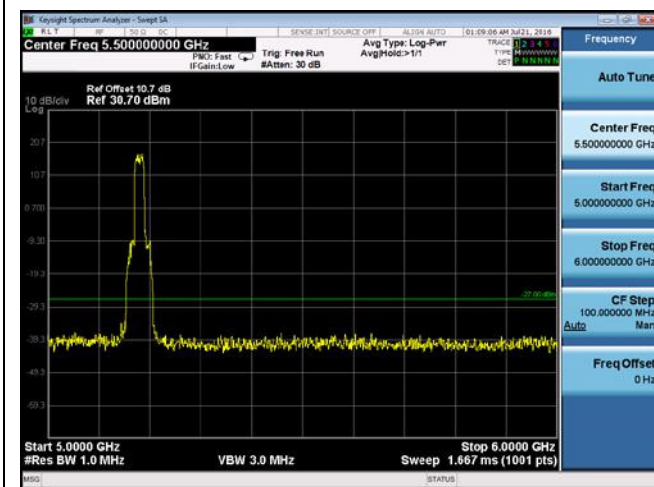

CUE-802.11n-20-5180M-chain2(5GHz-6GHz)

CUE-802.11n-20-5180M-chain2(6GHz-40GHz)

CUE-802.11n-20-5180M-chain3(30MHz-1GHz)

CUE-802.11n-20-5180M-chain3(1GHz-5GHz)

CUE-802.11n-20-5180M-chain3(5GHz-6GHz)

CUE-802.11n-20-5180M-chain3(6GHz-40GHz)