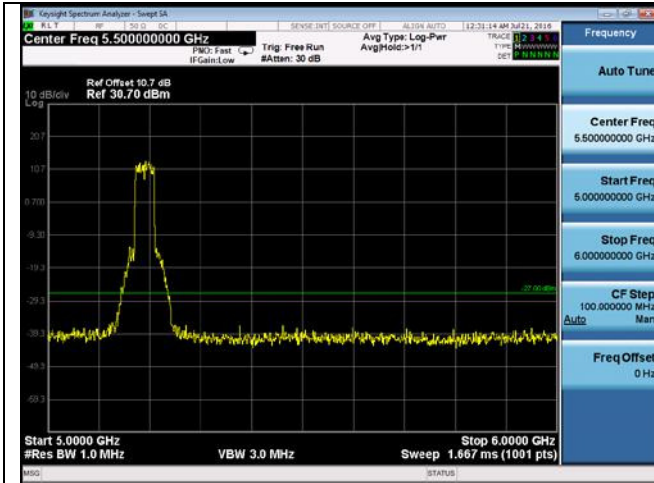

CUE-802.11n-40-5190M-chain1(30MHz-1GHz)

CUE-802.11n-40-5190M-chain1(1GHz-5GHz)

CUE-802.11n-40-5190M-chain1(5GHz-6GHz)

CUE-802.11n-40-5190M-chain1(6GHz-40GHz)

CUE-802.11n-40-5190M-chain2(30MHz-1GHz)

CUE-802.11n-40-5190M-chain2(1GHz-5GHz)