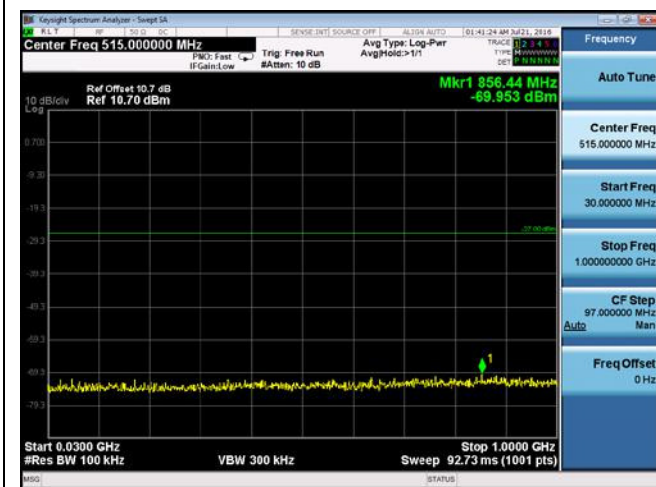

CUE-802.11a-5200M-chain3(30MHz-1GHz)

CUE-802.11a-5200M-chain3(1GHz-5GHz)

CUE-802.11a-5200M-chain3(5GHz-6GHz)

CUE-802.11a-5200M-chain3(6GHz-40GHz)

CUE-802.11a-5200M-chain4(30MHz-1GHz)

CUE-802.11a-5200M-chain4(1GHz-5GHz)

CUE-802.11a-5200M-chain 4(5GHz-6GHz)

CUE-802.11a-5200M-chain 4(6GHz-40GHz)

CUE-802.11a-5240M-chain 1(30MHz-1GHz)

CUE-802.11a-5240M-chain 1(1GHz-5GHz)

CUE-802.11a-5240M-chain 1(5GHz-6GHz)

CUE-802.11a-5240M-chain 1(6GHz-40GHz)