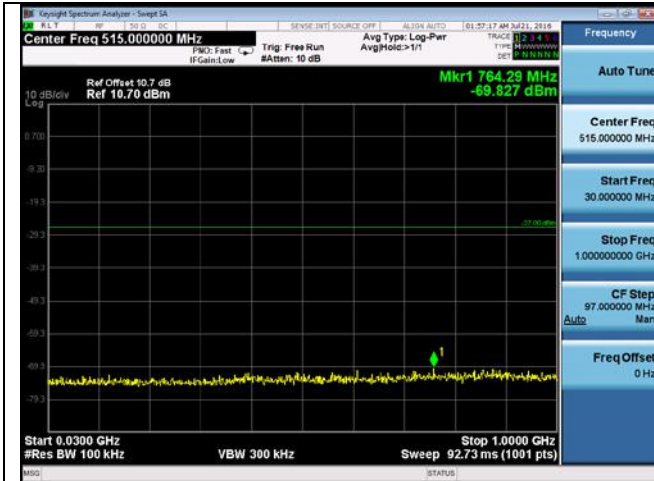

CUE-802.11n-20-5180M-chain2(5GHz-6GHz)

CUE-802.11n-20-5180M-chain2(6GHz-40GHz)

CUE-802.11n-20-5180M-chain3(30MHz-1GHz)

CUE-802.11n-20-5180M-chain3(1GHz-5GHz)

CUE-802.11n-20-5180M-chain3(5GHz-6GHz)

CUE-802.11n-20-5180M-chain3(6GHz-40GHz)