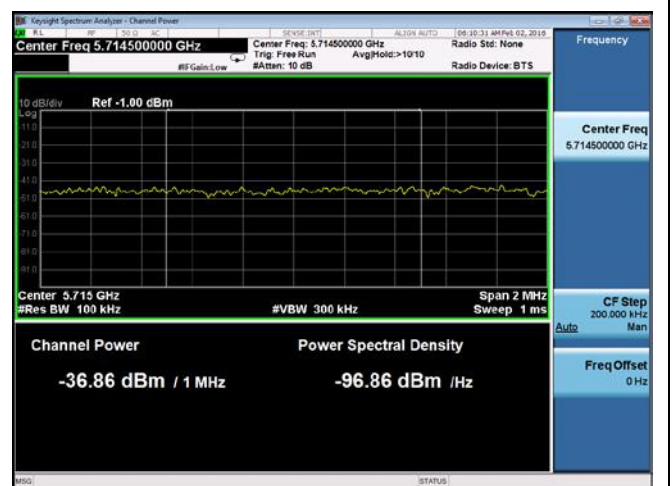

**Band Edge -802.11n-40M-5755M-chain3**

**Band Edge -802.11n-40M-5755M-chain4**

Band Edge -802.11n-40M-5795M-chain1

Band Edge -802.11n-40M-5795M-chain2

Band Edge -802.11n-40M-5795M-chain3

Band Edge -802.11n-40M-5795M-chain4

Band Edge -802.11ac-80M-5775M-chain1 (Left)

Band Edge -802.11ac-80M-5775M-chain2 (Left)

Band Edge -802.11ac-80M-5775M-chain3 (Left)

Band Edge -802.11ac-80M-5775M-chain4 (Left)

Band Edge -802.11ac-80M-5775M-chain1 (Right)