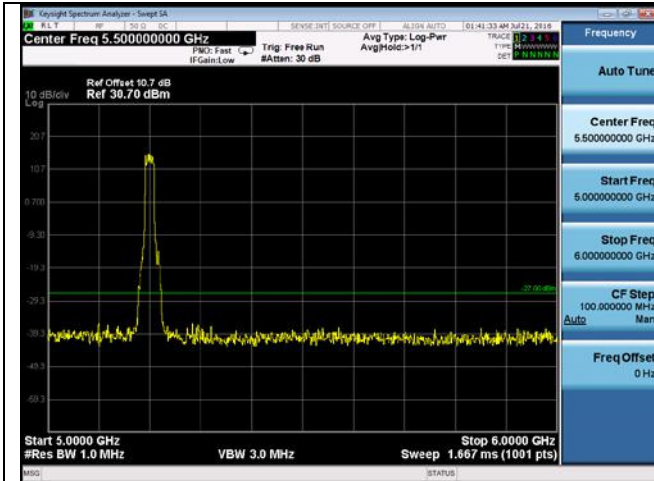

CUE-802.11a-5200M-chain3(30MHz-1GHz)

CUE-802.11a-5200M-chain3(1GHz-5GHz)

CUE-802.11a-5200M-chain3(5GHz-6GHz)

CUE-802.11a-5200M-chain3(6GHz-40GHz)

CUE-802.11a-5200M-chain4(30MHz-1GHz)

CUE-802.11a-5200M-chain4(1GHz-5GHz)