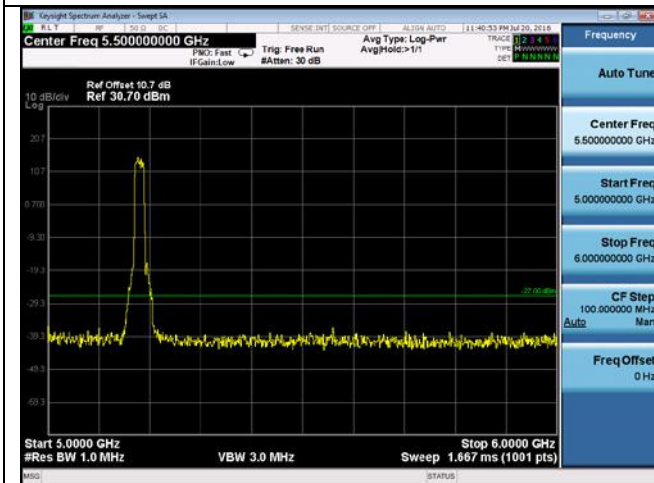

CUE-802.11n-20-5180M-chain1(5GHz-6GHz)