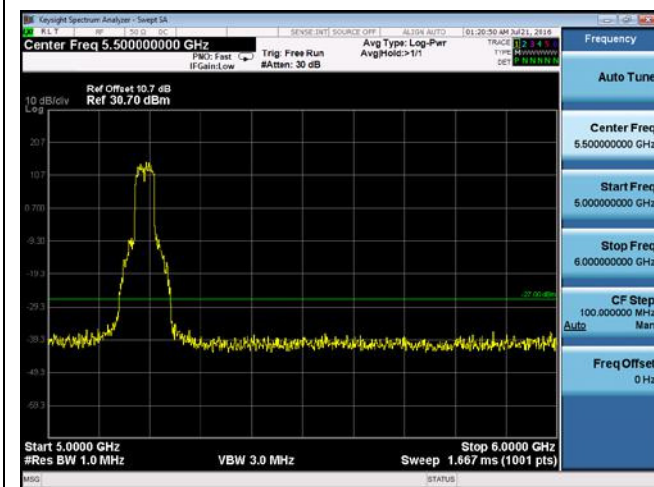

CUE-802.11n-40-5190M -chain2(5GHz-6GHz)

CUE-802.11n-40-5190M chain2(6GHz-40GHz)

CUE-802.11n-40-5190M -chain3(30MHz-1GHz)

CUE-802.11n-40-5190M -chain3(1GHz-5GHz)

CUE-802.11n-40-5190M -chain3(5GHz-6GHz)

CUE-802.11n-40-5190M -chain3(6GHz-40GHz)