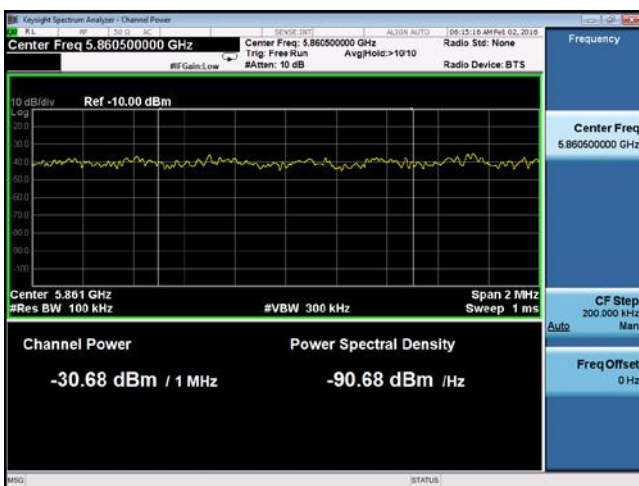

Band Edge -802.11ac-80M-5775M-chain3 (Right)