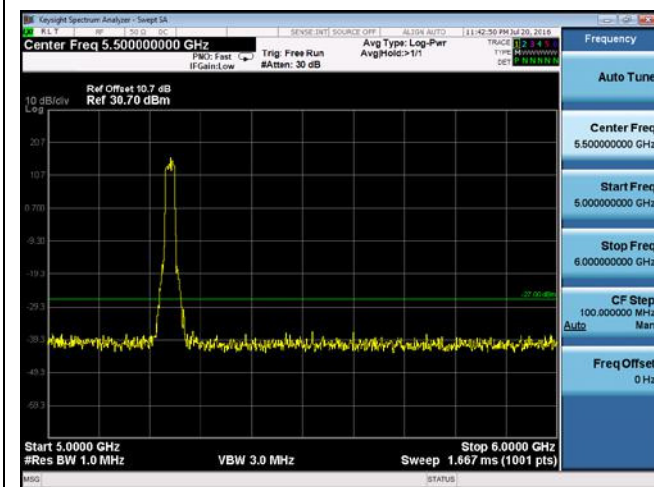

CUE-802.11n-20-5200M-chain 4(5GHz-6GHz)

CUE-802.11n-20-5200M-chain 4(6GHz-40GHz)

CUE-802.11n-20-5240M-chain 1(30MHz-1GHz)

CUE-802.11n-20-5240M-chain 1(1GHz-5GHz)

CUE-802.11n-20-5240M-chain 1(5GHz-6GHz)

CUE-802.11n-20-5240M-chain 1(6GHz-40GHz)