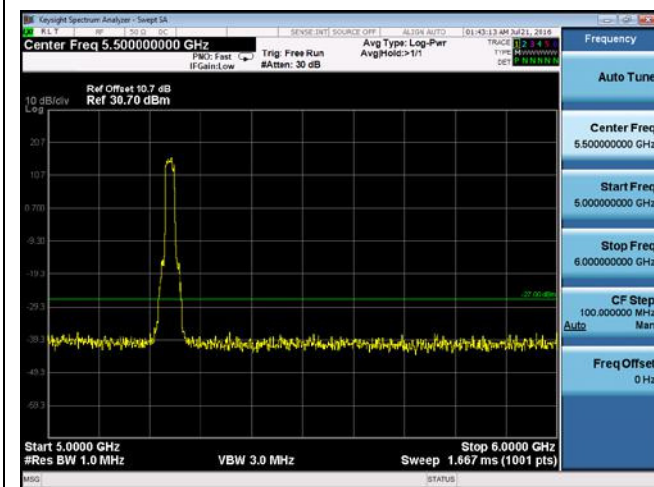

CUE-802.11a-5240M-chain 3(5GHz-6GHz)

CUE-802.11a-5240M-chain 3(6GHz-40GHz)

CUE-802.11a-5240M-chain 4(30MHz-1GHz)

CUE-802.11a-5240M-chain 4(1GHz-5GHz)

CUE-802.11a-5240M-chain 4(5GHz-6GHz)

CUE-802.11a-5240M-chain 4(6GHz-40GHz)