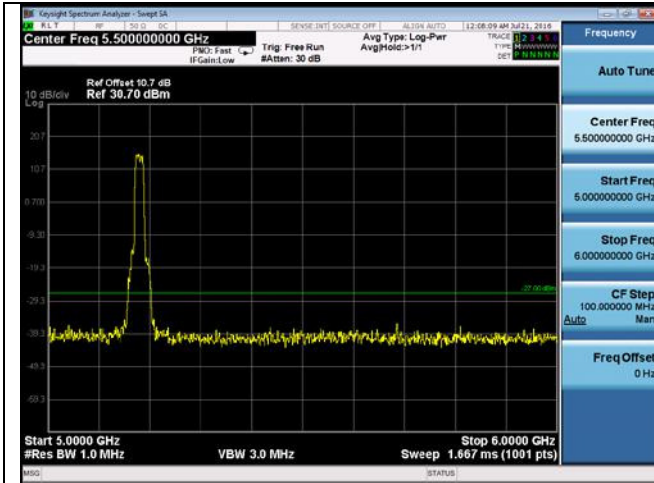

### Test Plots

CUE-802.11a-5180M-chain1(30MHz-1GHz)

CUE-802.11a-5180M-chain1(1GHz-5GHz)

CUE-802.11a-5180M-chain1(5GHz-6GHz)

CUE-802.11a-5180M-chain1(6GHz-40GHz)

CUE-802.11a-5180M-chain2(30MHz-1GHz)

CUE-802.11a-5180M-chain2(1GHz-5GHz)