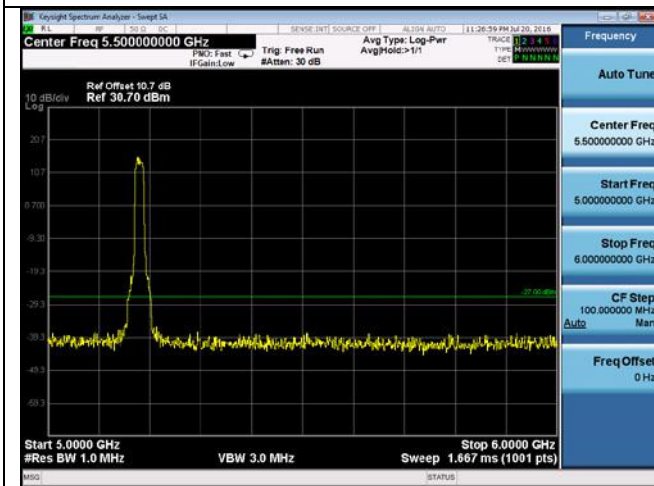

**Test Data**    Yes (See below)       N/A  
**Test Plot**    Yes (See below)       N/A

**Test was done by Rachana Khanduri at RF Test Site.**

### Test Plots

CUE-802.11a-5180M-chain1(30MHz-1GHz)

CUE-802.11a-5180M-chain1(1GHz-5GHz)

CUE-802.11a-5180M-chain1(5GHz-6GHz)

CUE-802.11a-5180M-chain1(6GHz-40GHz)

CUE-802.11a-5180M-chain2(30MHz-1GHz)

CUE-802.11a-5180M-chain2(1GHz-5GHz)