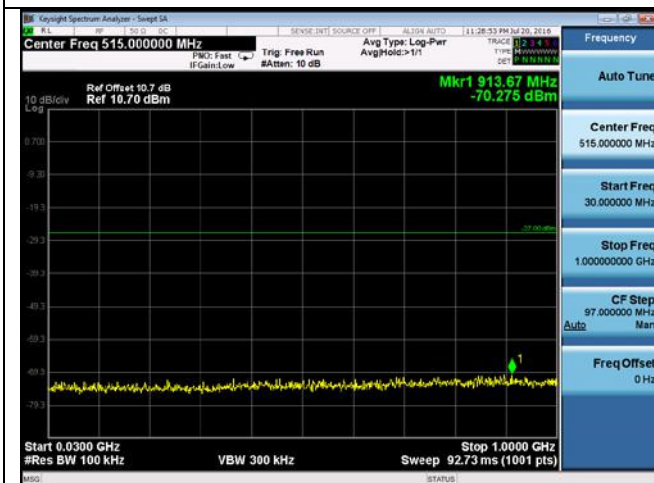

CUE-802.11a-5200M-chain3(30MHz-1GHz)

CUE-802.11a-5200M-chain3(1GHz-5GHz)

CUE-802.11a-5200M-chain3(5GHz-6GHz)

CUE-802.11a-5200M-chain3(6GHz-40GHz)

CUE-802.11a-5200M-chain4(30MHz-1GHz)

CUE-802.11a-5200M-chain4(1GHz-5GHz)

CUE-802.11a-5200M-chain 4(5GHz-6GHz)

CUE-802.11a-5200M-chain 4(6GHz-40GHz)

CUE-802.11a-5240M-chain 1(30MHz-1GHz)

CUE-802.11a-5240M-chain 1(1GHz-5GHz)

CUE-802.11a-5240M-chain 1(5GHz-6GHz)

CUE-802.11a-5240M-chain 1(6GHz-40GHz)