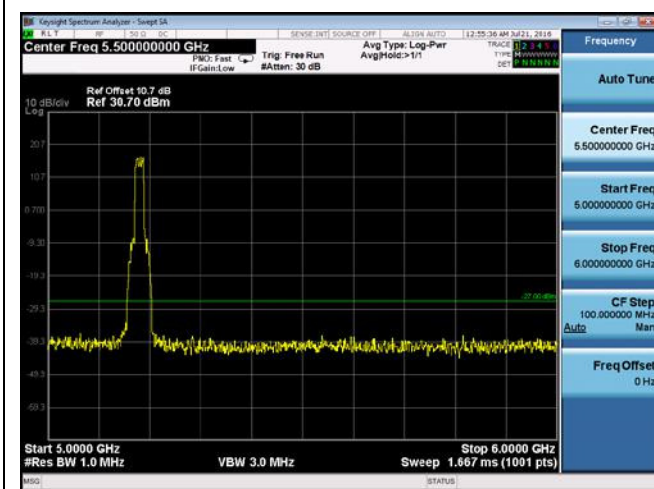

### Test Plots

CUE-802.11a-5180M-chain1(30MHz-1GHz)

CUE-802.11a-5180M-chain1(1GHz-5GHz)

CUE-802.11a-5180M-chain1(5GHz-6GHz)

CUE-802.11a-5180M-chain1(6GHz-40GHz)

CUE-802.11a-5180M-chain2(30MHz-1GHz)

CUE-802.11a-5180M-chain2(1GHz-5GHz)

CUE-802.11a-5180M-chain2(5GHz-6GHz)

CUE-802.11a-5180M-chain2(6GHz-40GHz)

CUE-802.11a-5180M-chain3(30MHz-1GHz)

CUE-802.11a-5180M-chain3(1GHz-5GHz)

CUE-802.11a-5180M-chain3(5GHz-6GHz)

CUE-802.11a-5180M-chain3(6GHz-40GHz)