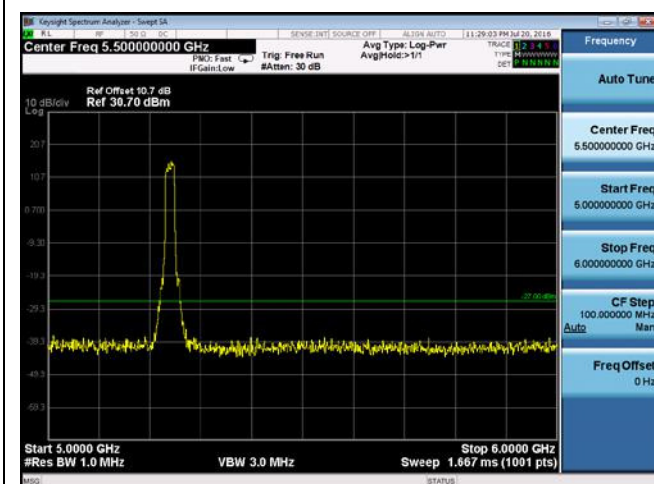

CUE-802.11a-5200M-chain 4(5GHz-6GHz)

CUE-802.11a-5200M-chain 4(6GHz-40GHz)

CUE-802.11a-5240M-chain 1(30MHz-1GHz)

CUE-802.11a-5240M-chain 1(1GHz-5GHz)

CUE-802.11a-5240M-chain 1(5GHz-6GHz)

CUE-802.11a-5240M-chain 1(6GHz-40GHz)