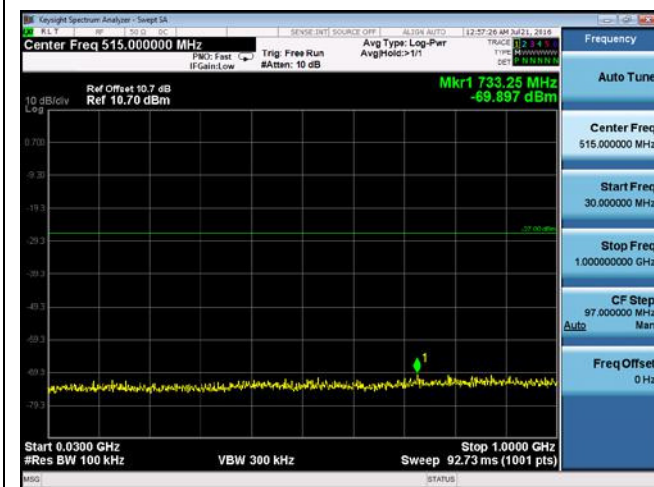

CUE-802.11a-5240M-chain 2(30MHz-1GHz)

CUE-802.11a-5240M-chain 2(1GHz-5GHz)

CUE-802.11a-5240M-chain 2(5GHz-6GHz)

CUE-802.11a-5240M-chain 2(6GHz-40GHz)

CUE-802.11a-5240M-chain 3(30MHz-1GHz)

CUE-802.11a-5240M-chain 3(1GHz-5GHz)