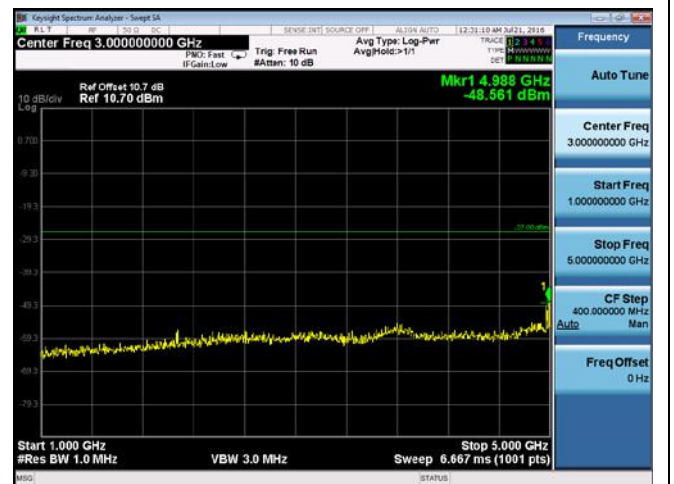

CUE-802.11n-40-5190M-chain1(30MHz-1GHz)

CUE-802.11n-40-5190M-chain1(1GHz-5GHz)

CUE-802.11n-40-5190M-chain1(5GHz-6GHz)

CUE-802.11n-40-5190M-chain1(6GHz-40GHz)

CUE-802.11n-40-5190M-chain2(30MHz-1GHz)

CUE-802.11n-40-5190M-chain2(1GHz-5GHz)