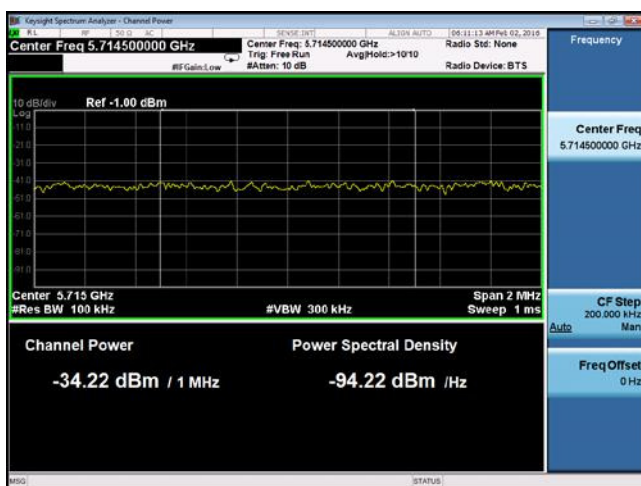

**Band Edge -802.11n-40M-5755M-chain3**

**Band Edge -802.11n-40M-5755M-chain4**

Band Edge -802.11n-40M-5795M-chain1

Band Edge -802.11n-40M-5795M-chain2

Band Edge -802.11n-40M-5795M-chain3

Band Edge -802.11n-40M-5795M-chain4

Band Edge -802.11ac-80M-5775M-chain1 (Left)

Band Edge -802.11ac-80M-5775M-chain2 (Left)

Band Edge -802.11ac-80M-5775M-chain3 (Left)

Band Edge -802.11ac-80M-5775M-chain4 (Left)

Band Edge -802.11ac-80M-5775M-chain1 (Right)