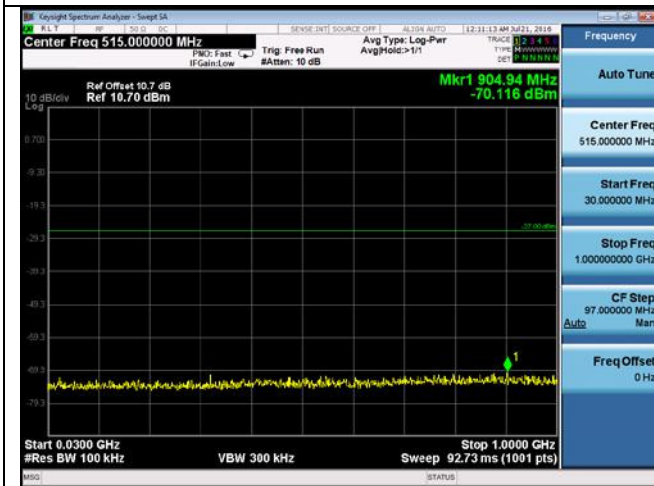

CUE-802.11a-5180M-chain4(30MHz-1GHz)

CUE-802.11a-5180M-chain4(1GHz-5GHz)

CUE-802.11a-5180M-chain4(5GHz-6GHz)

CUE-802.11a-5180M-chain4(6GHz-40GHz)

CUE-802.11a-5200M-chain1(30MHz-1GHz)

CUE-802.11a-5200M-chain1(1GHz-5GHz)

CUE-802.11a-5200M-chain1(5GHz-6GHz)

CUE-802.11a-5200M-chain1(6GHz-40GHz)

CUE-802.11a-5200M-chain2(30MHz-1GHz)

CUE-802.11a-5200M-chain2(1GHz-5GHz)

CUE-802.11a-5200M-chain2(5GHz-6GHz)

CUE-802.11a-5200M-chain2(6GHz-40GHz)