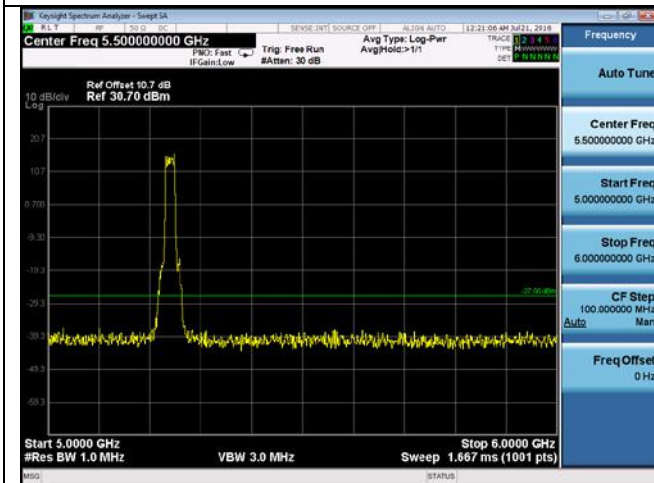

CUE-802.11n-20-5240M-chain 2(5GHz-6GHz)