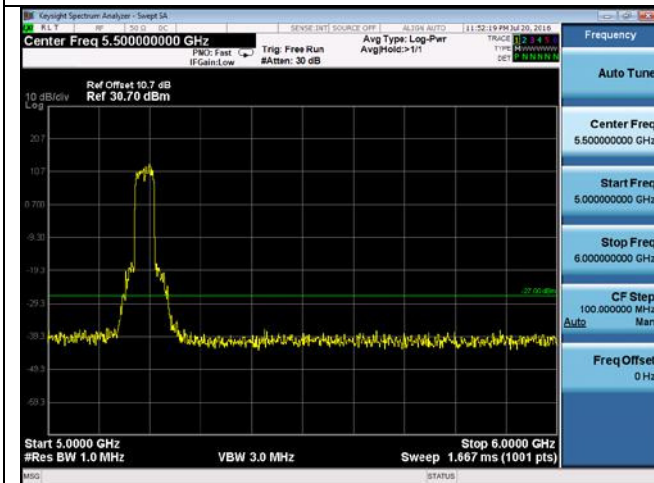

CUE-802.11n-40-5190M-chain1(5GHz-6GHz)