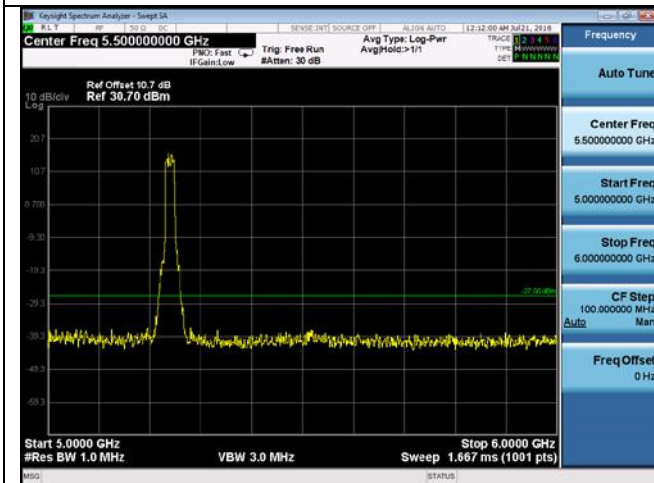

CUE-802.11a-5240M-chain 2(5GHz-6GHz)