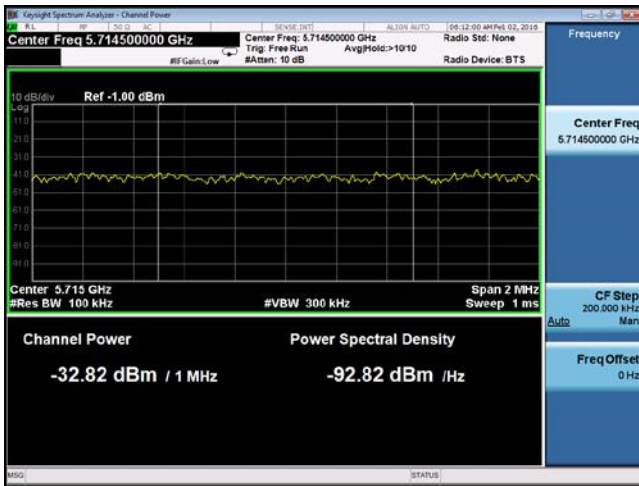

**Band Edge -802.11n-40M-5755M-chain3**

**Band Edge -802.11n-40M-5755M-chain4**

Band Edge -802.11n-40M-5795M-chain1

Band Edge -802.11n-40M-5795M-chain2

Band Edge -802.11n-40M-5795M-chain3

Band Edge -802.11n-40M-5795M-chain4

Band Edge -802.11ac-80M-5775M-chain1 (Left)

Band Edge -802.11ac-80M-5775M-chain2 (Left)

Band Edge -802.11ac-80M-5775M-chain3 (Left)

Band Edge -802.11ac-80M-5775M-chain4 (Left)

Band Edge -802.11ac-80M-5775M-chain1 (Right)