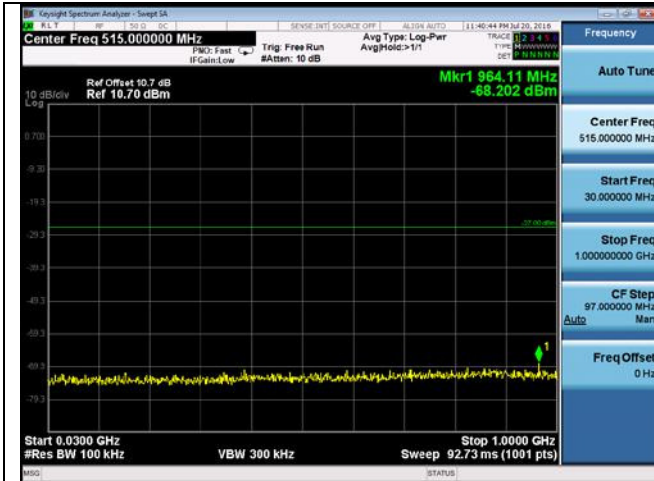

CUE-802.11a-5240M-chain 3(5GHz-6GHz)

CUE-802.11a-5240M-chain 3(6GHz-40GHz)

CUE-802.11a-5240M-chain 4(30MHz-1GHz)

CUE-802.11a-5240M-chain 4(1GHz-5GHz)

CUE-802.11a-5240M-chain 4(5GHz-6GHz)

CUE-802.11a-5240M-chain 4(6GHz-40GHz)