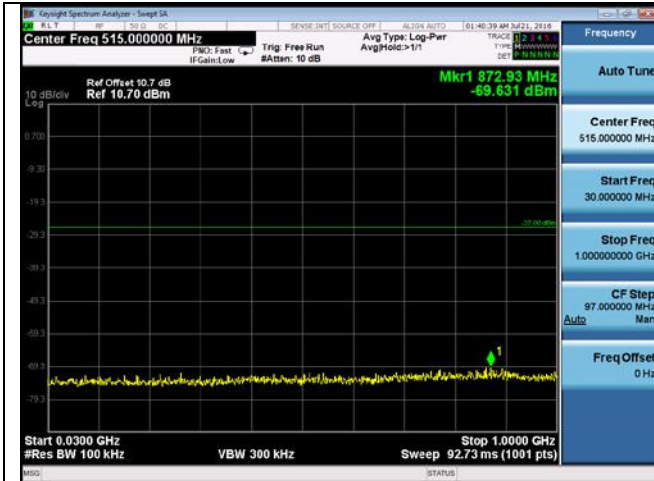

### Test Plots

CUE-802.11a-5180M-chain1(30MHz-1GHz)

CUE-802.11a-5180M-chain1(1GHz-5GHz)

CUE-802.11a-5180M-chain1(5GHz-6GHz)

CUE-802.11a-5180M-chain1(6GHz-40GHz)

CUE-802.11a-5180M-chain2(30MHz-1GHz)

CUE-802.11a-5180M-chain2(1GHz-5GHz)

CUE-802.11a-5180M-chain2(5GHz-6GHz)

CUE-802.11a-5180M-chain2(6GHz-40GHz)

CUE-802.11a-5180M-chain3(30MHz-1GHz)

CUE-802.11a-5180M-chain3(1GHz-5GHz)

CUE-802.11a-5180M-chain3(5GHz-6GHz)

CUE-802.11a-5180M-chain3(6GHz-40GHz)