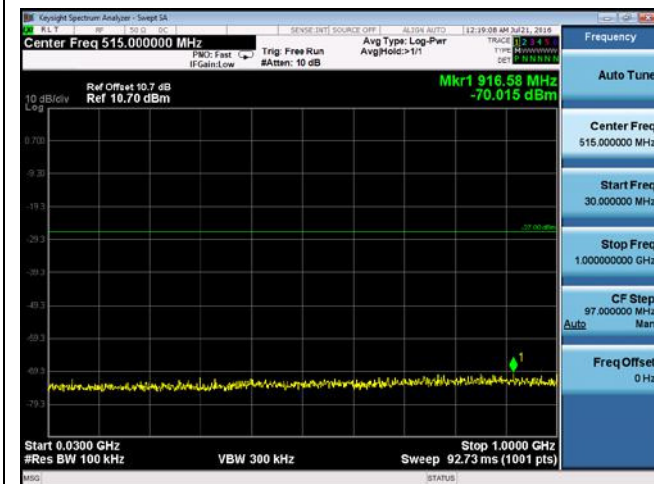

CUE-802.11n-20-5180M-chain1(30MHz-1GHz)

CUE-802.11n-20-5180M-chain1(1GHz-5GHz)

CUE-802.11n-20-5180M-chain1(5GHz-6GHz)

CUE-802.11n-20-5180M-chain1(6GHz-40GHz)

CUE-802.11n-20-5180M-chain2(30MHz-1GHz)

CUE-802.11n-20-5180M-chain2(1GHz-5GHz)