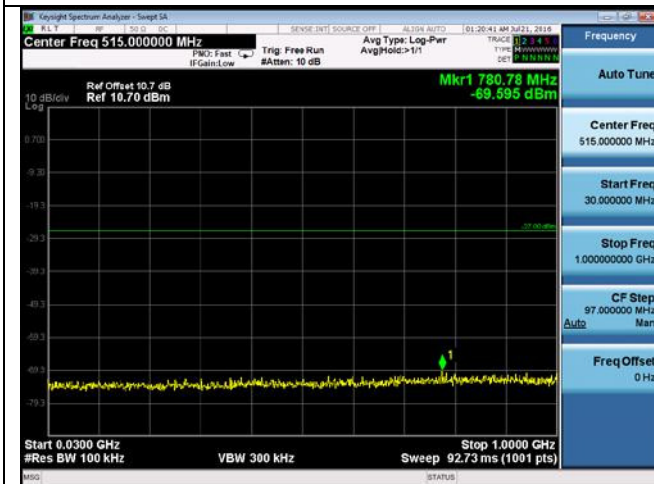

CUE-802.11n-40-5190M -chain3(30MHz-1GHz)