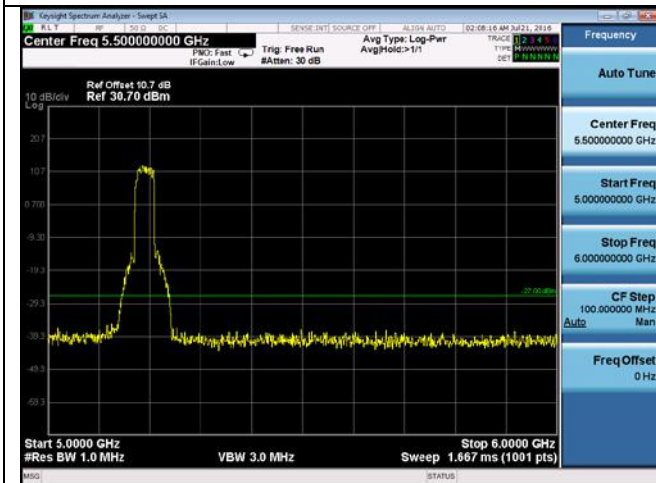

CUE-802.11n-40-5190M-chain4(5GHz-6GHz)