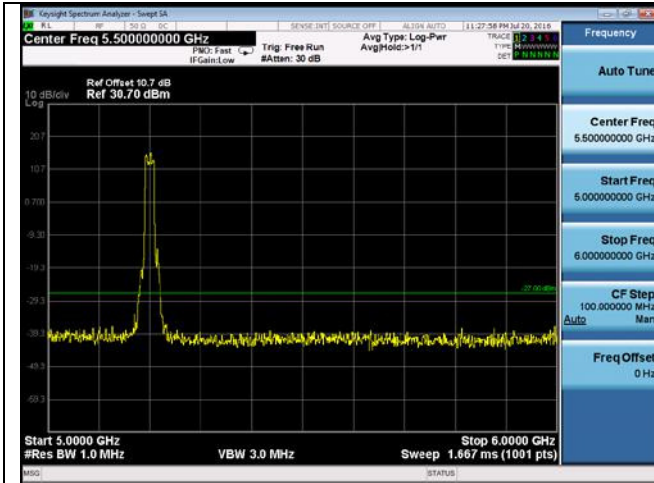

CUE-802.11a-5180M-chain4(30MHz-1GHz)

CUE-802.11a-5180M-chain4(1GHz-5GHz)

CUE-802.11a-5180M-chain4(5GHz-6GHz)

CUE-802.11a-5180M-chain4(6GHz-40GHz)

CUE-802.11a-5200M-chain1(30MHz-1GHz)

CUE-802.11a-5200M-chain1(1GHz-5GHz)