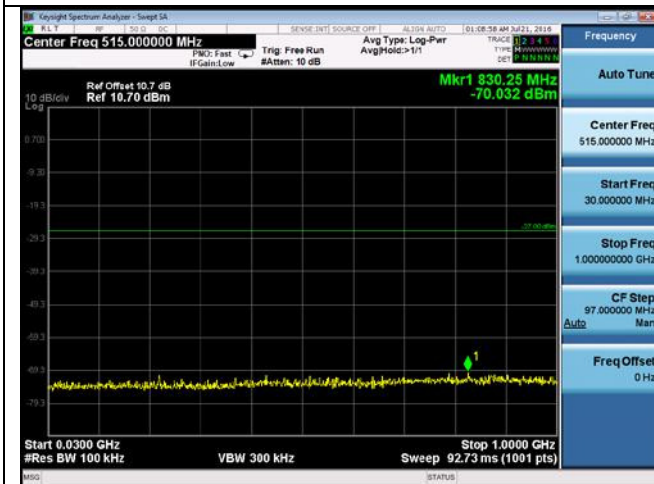

CUE-802.11n-20-5180M-chain3(30MHz-1GHz)