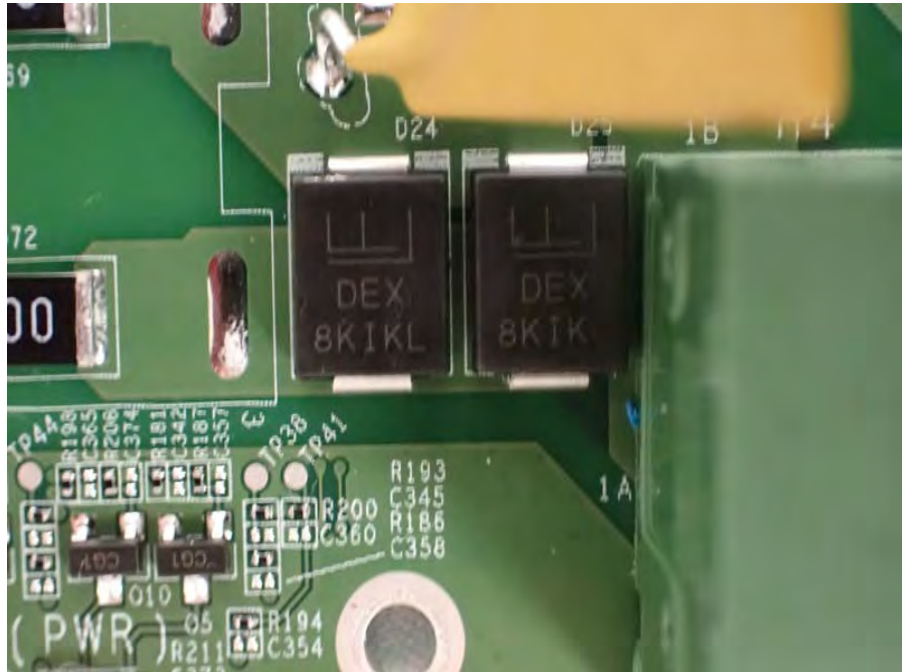

Brand Name: RUCKUS Model Name: T350se

External Antenna 1

External Antenna 2

External Antenna 3