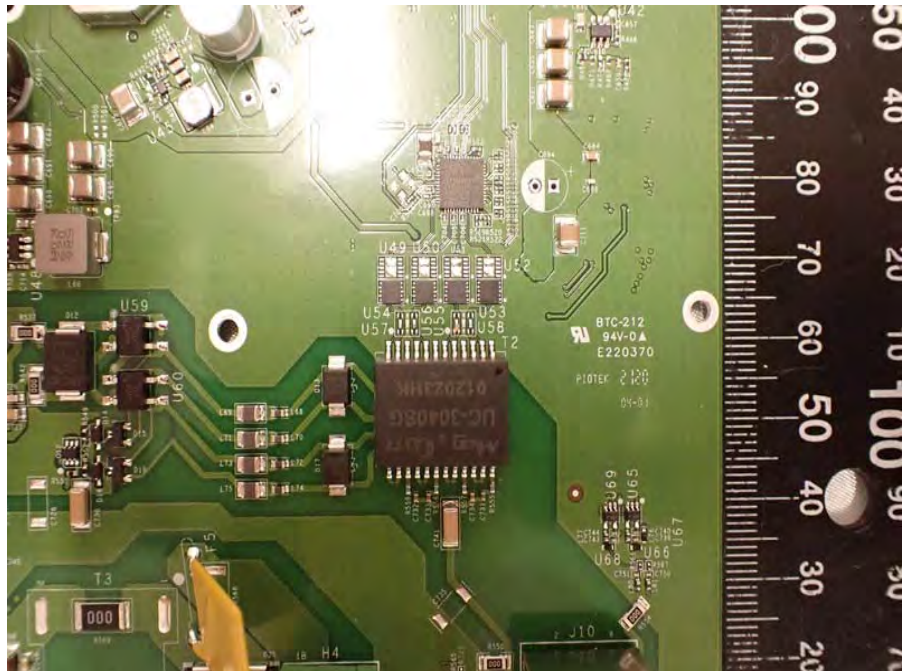

Brand Name: RUCKUS Model Name: T350se

External Antenna 1

External Antenna 2

External Antenna 3