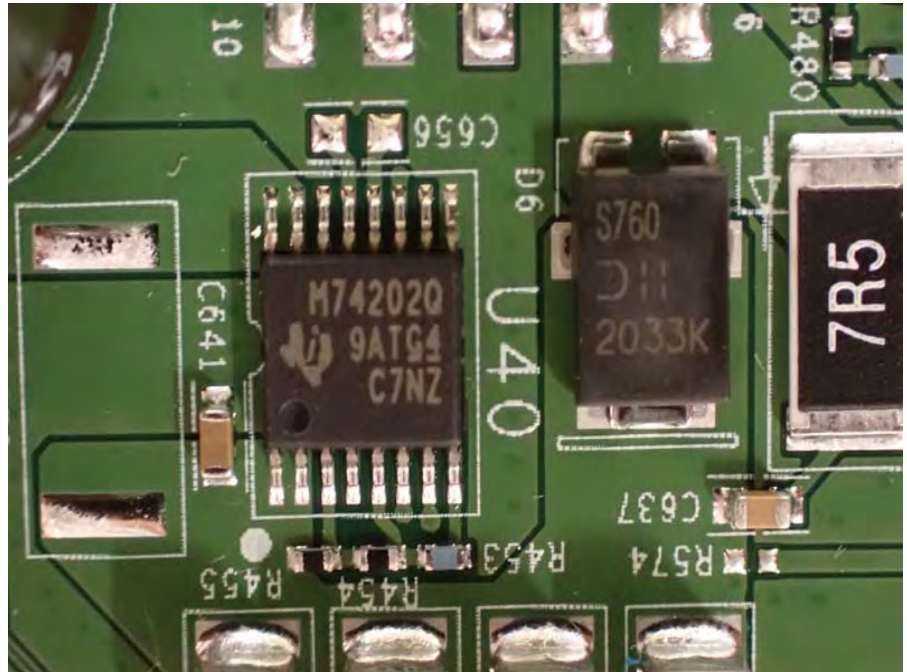

Brand Name: RUCKUS Model Name: T350se

External Antenna 1

External Antenna 2

External Antenna 3