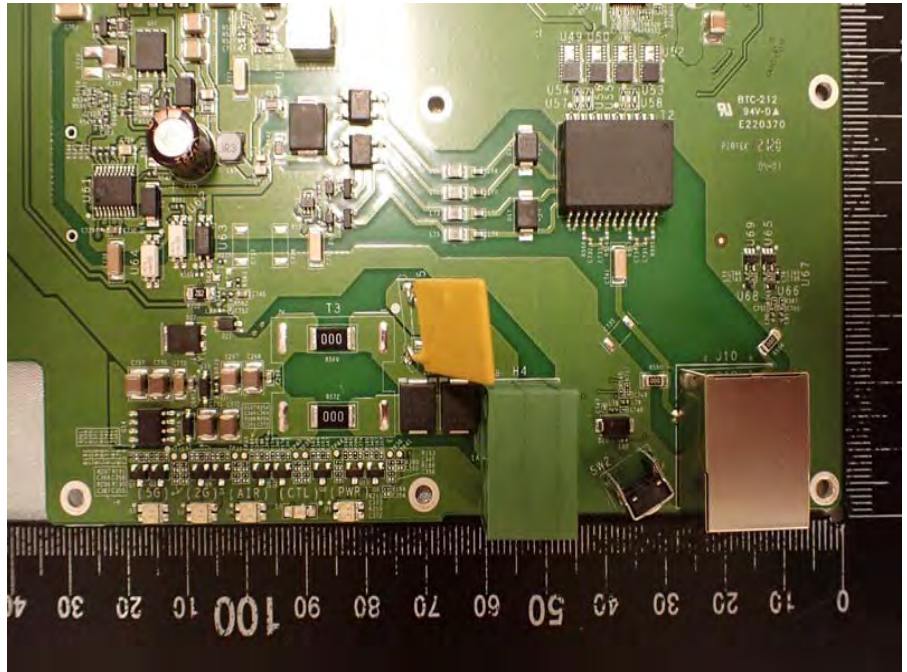

Brand Name: RUCKUS Model Name: T350se

External Antenna 1

External Antenna 2

External Antenna 3