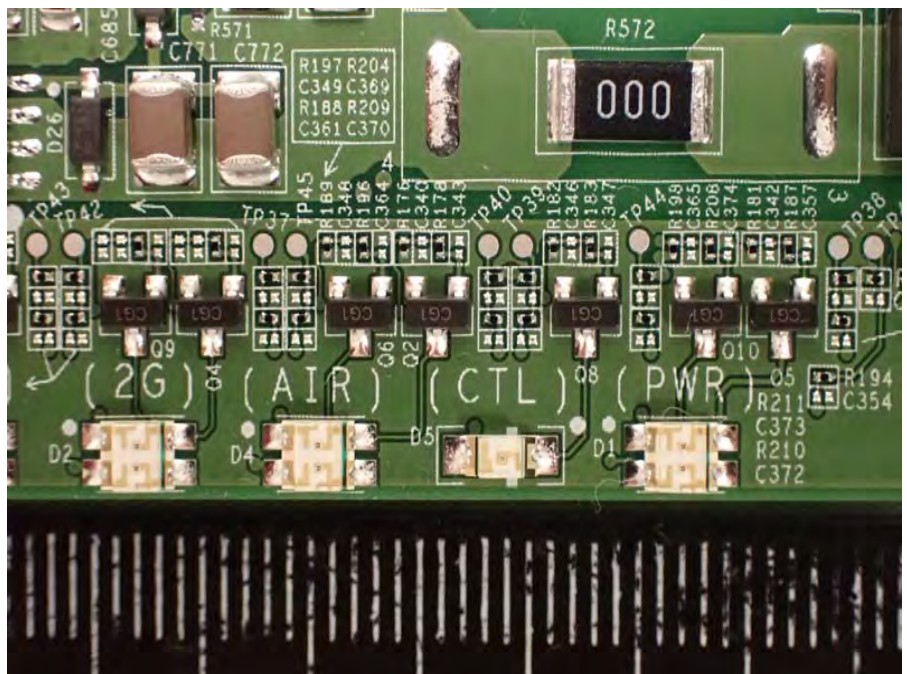

Brand Name: RUCKUS Model Name: T350se

External Antenna 1

External Antenna 2

External Antenna 3