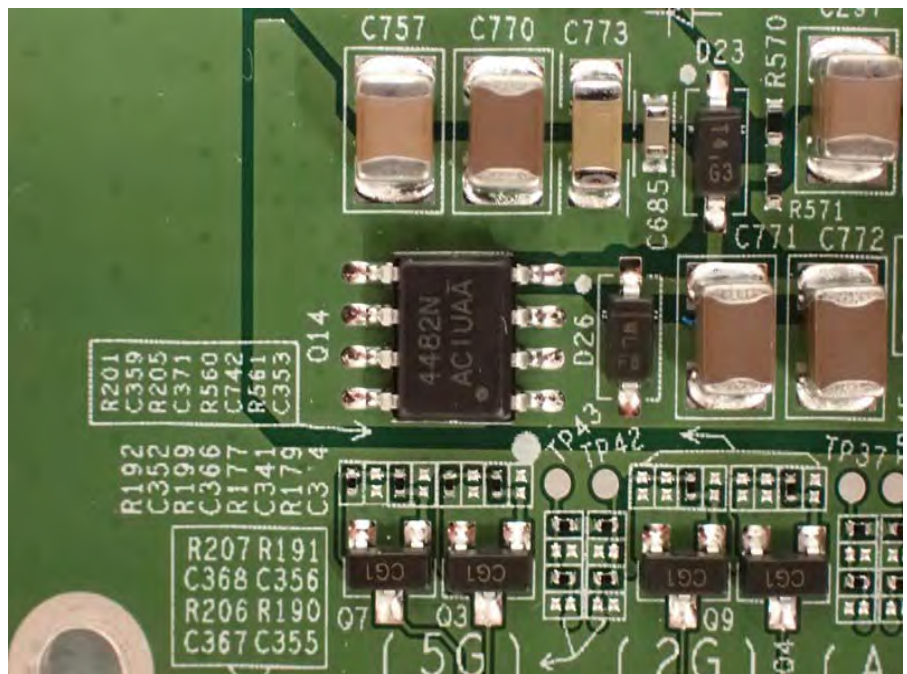

Brand Name: RUCKUS Model Name: T350se

External Antenna 1

External Antenna 2

External Antenna 3