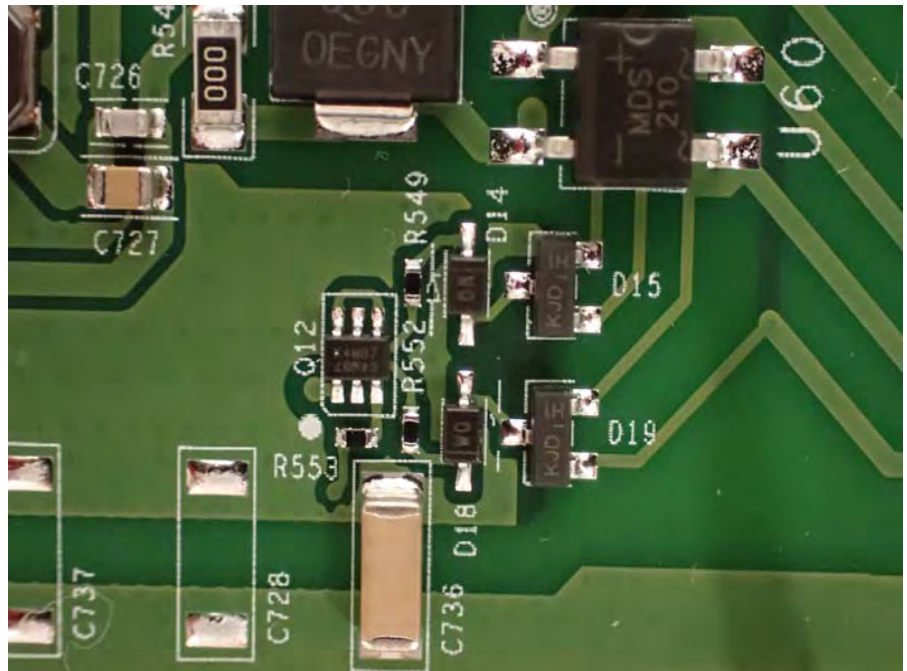

Brand Name: RUCKUS Model Name: T350se

External Antenna 1

External Antenna 2

External Antenna 3