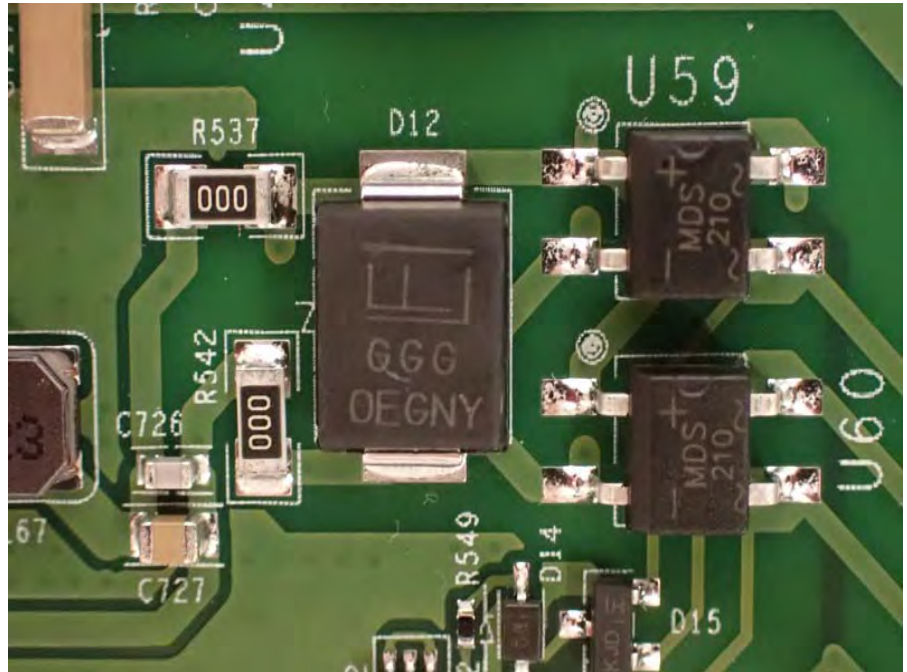

Brand Name: RUCKUS Model Name: T350se

External Antenna 1

External Antenna 2

External Antenna 3