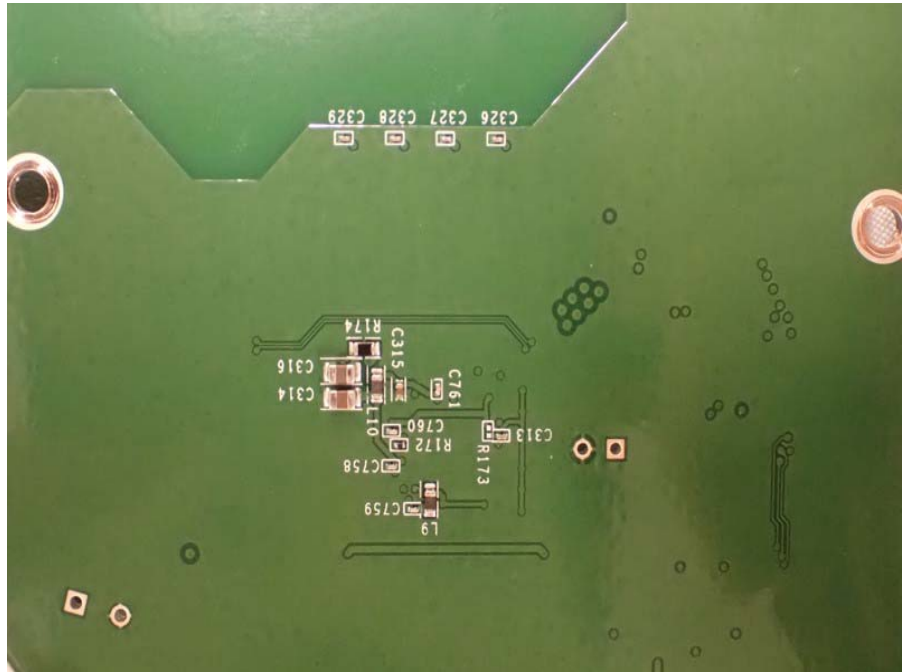

Brand Name: RUCKUS Model Name: T350se

External Antenna 1

External Antenna 2

External Antenna 3