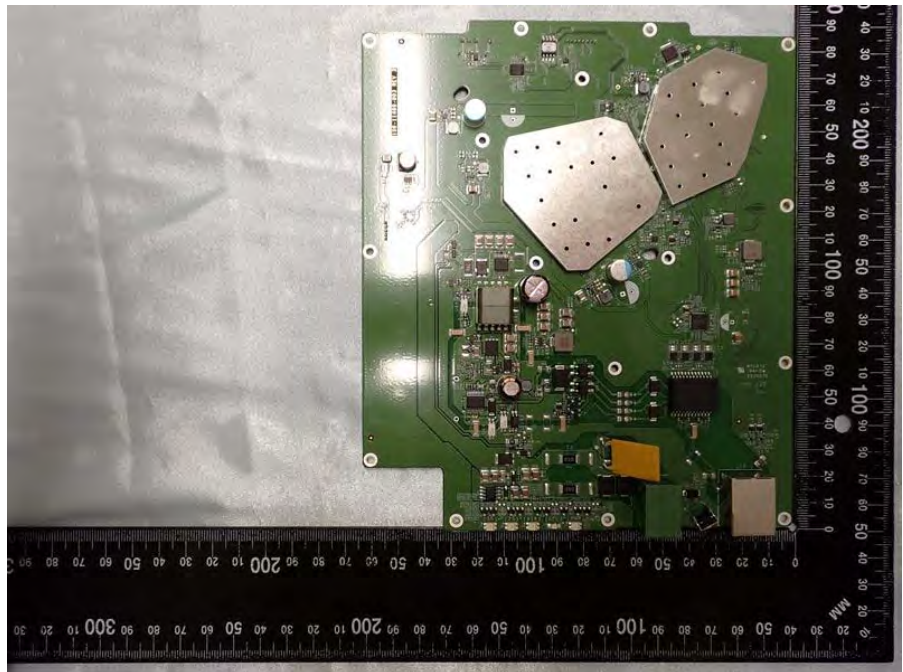

Brand Name: RUCKUS Model Name: T350se

External Antenna 1

External Antenna 2

External Antenna 3