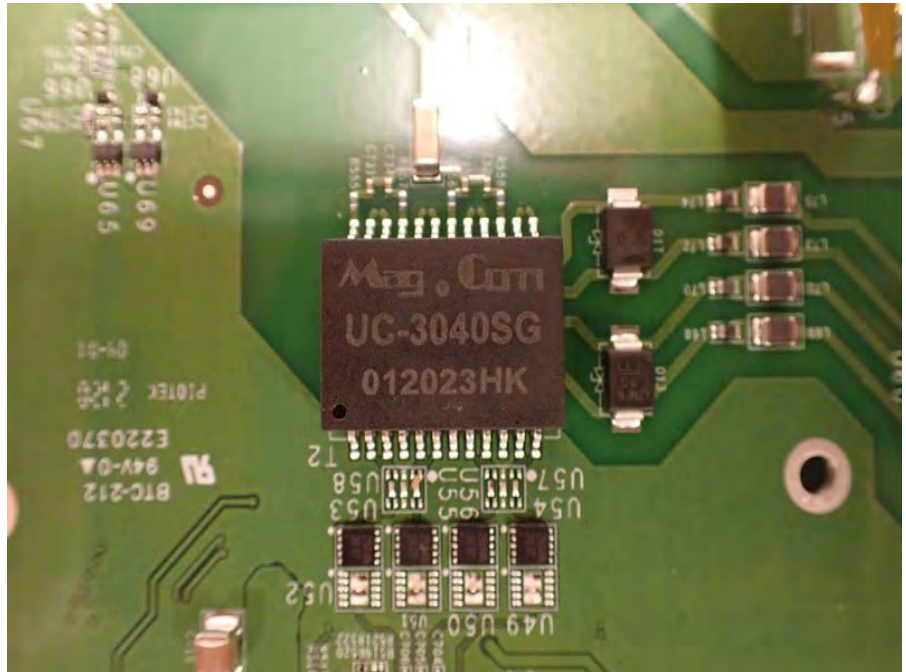

Brand Name: RUCKUS Model Name: T350se

External Antenna 1

External Antenna 2

External Antenna 3