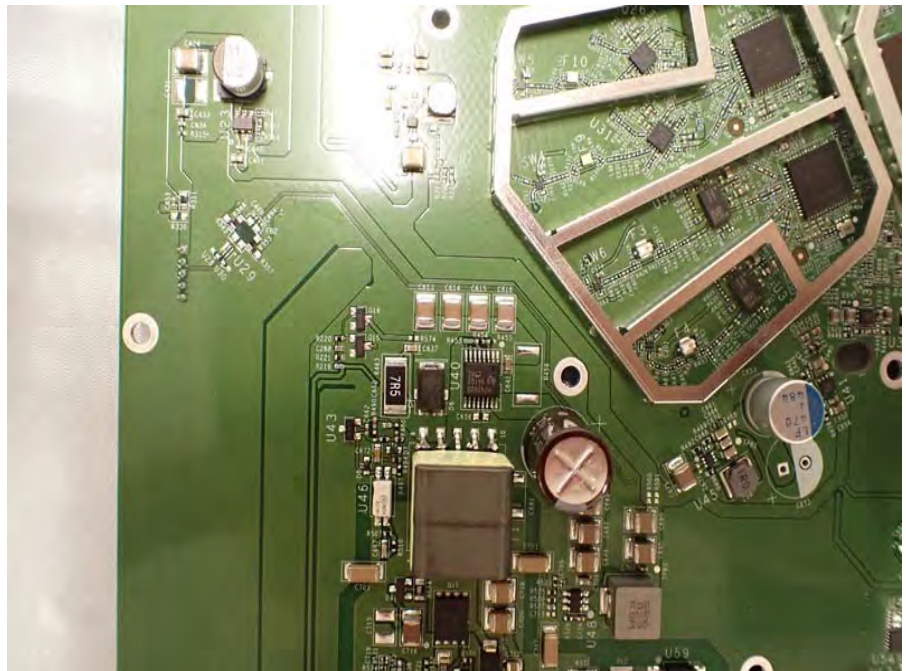

Brand Name: RUCKUS Model Name: T350se

External Antenna 1

External Antenna 2

External Antenna 3