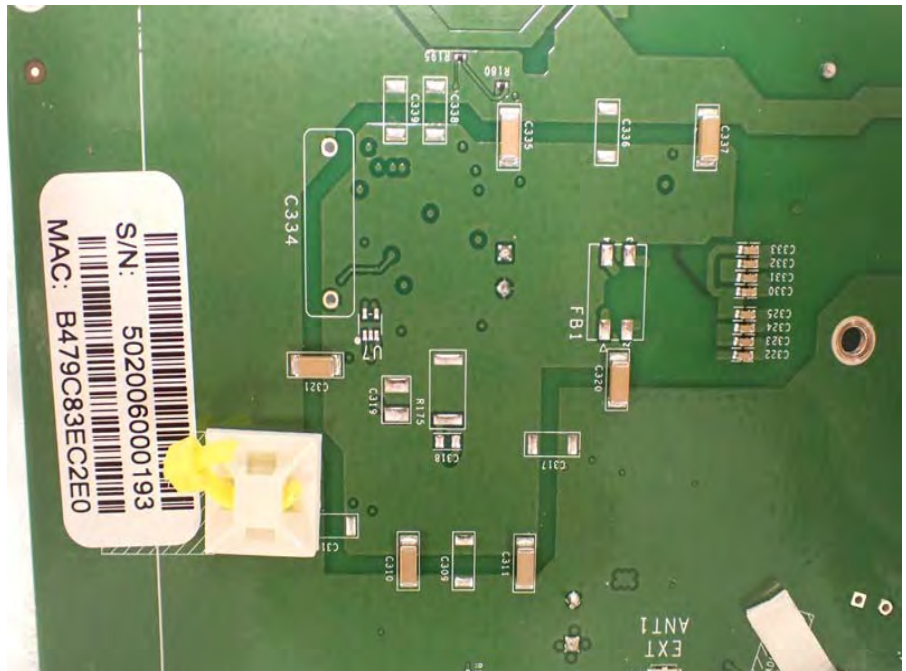

Brand Name: RUCKUS Model Name: T350se

External Antenna 1

External Antenna 2

External Antenna 3