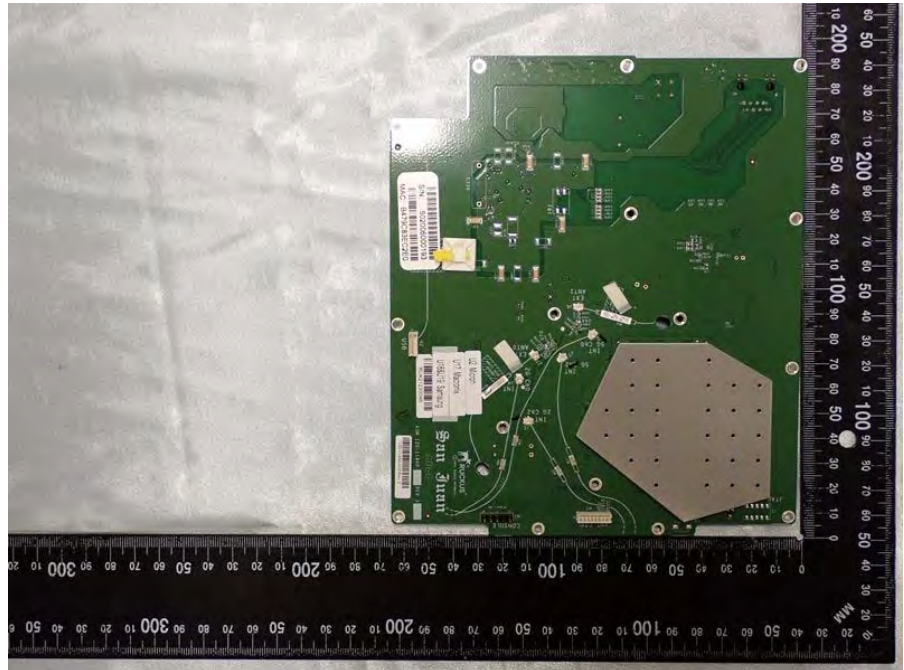

Brand Name: RUCKUS Model Name: T350se

External Antenna 1

External Antenna 2

External Antenna 3