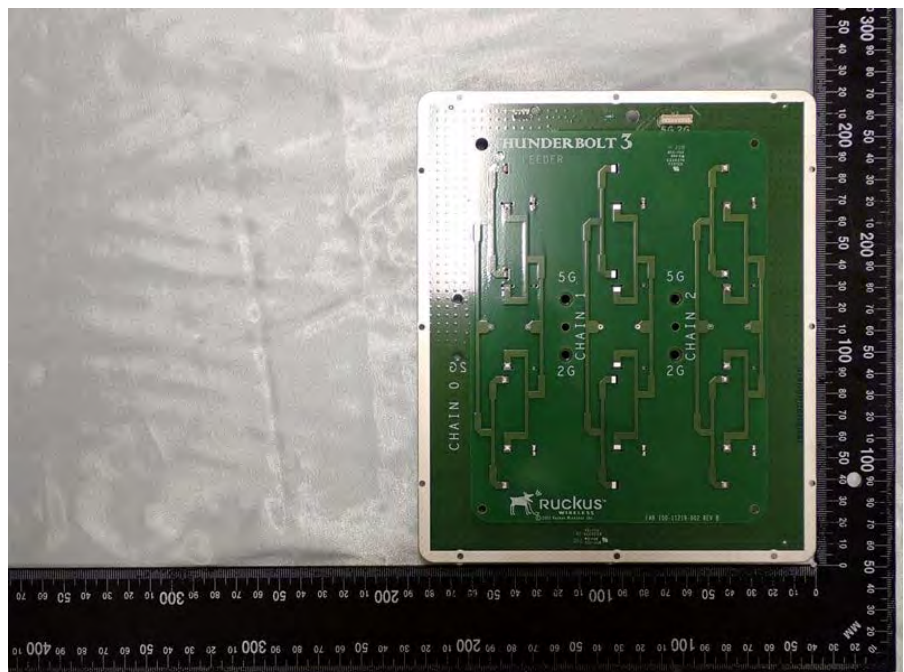

Brand Name: RUCKUS Model Name: T350se

External Antenna 1

External Antenna 2

External Antenna 3