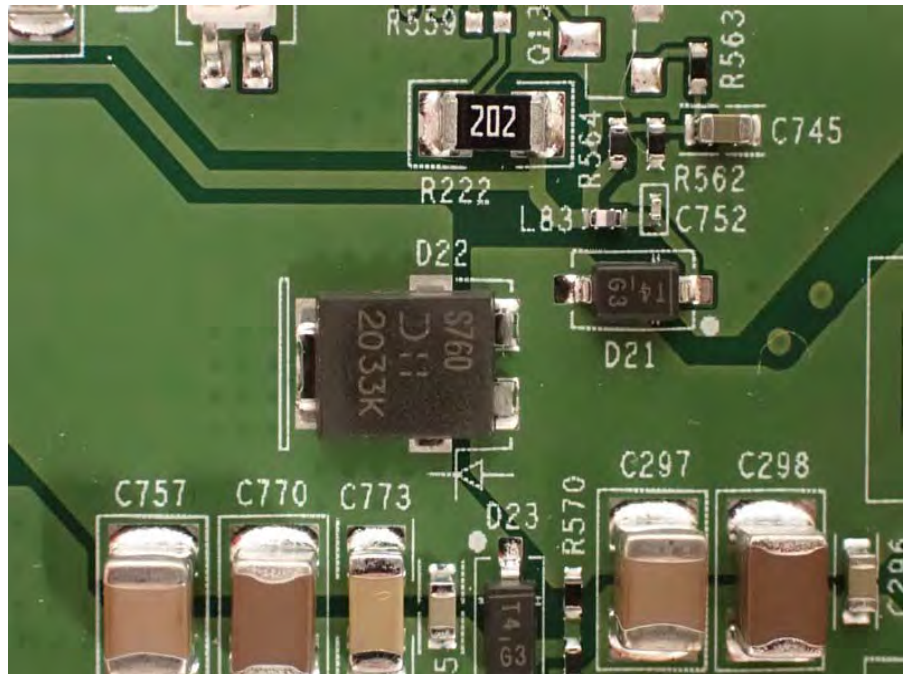

Brand Name: RUCKUS Model Name: T350se

External Antenna 1

External Antenna 2

External Antenna 3