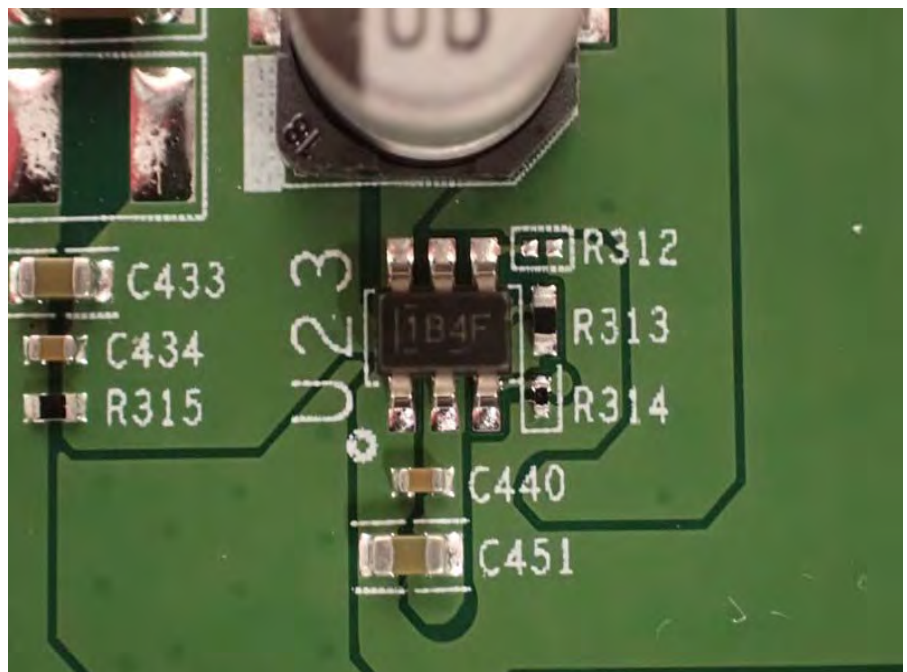

Brand Name: RUCKUS Model Name: T350se

External Antenna 1

External Antenna 2

External Antenna 3