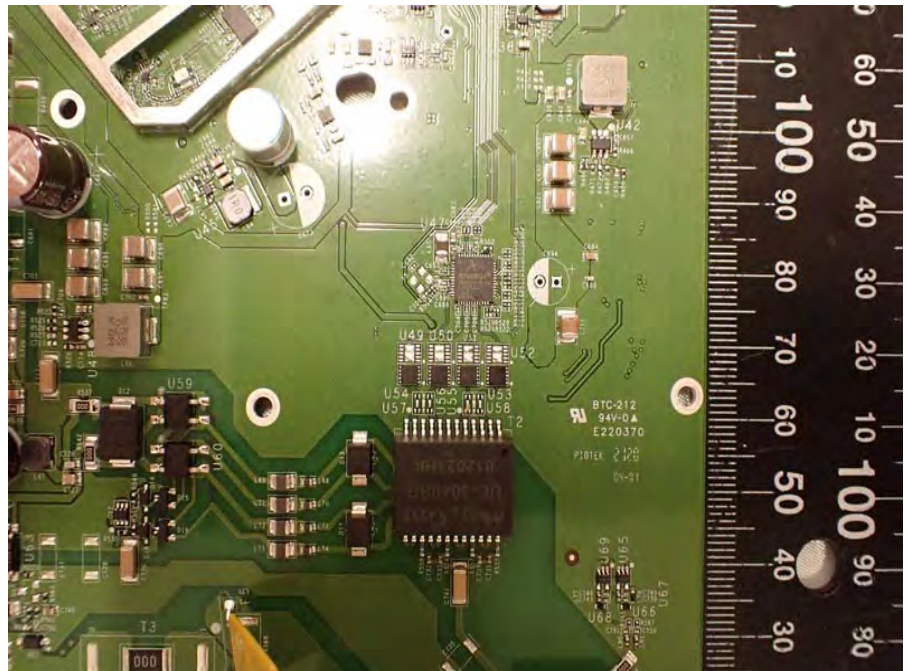

Brand Name: RUCKUS Model Name: T350se

External Antenna 1

External Antenna 2

External Antenna 3