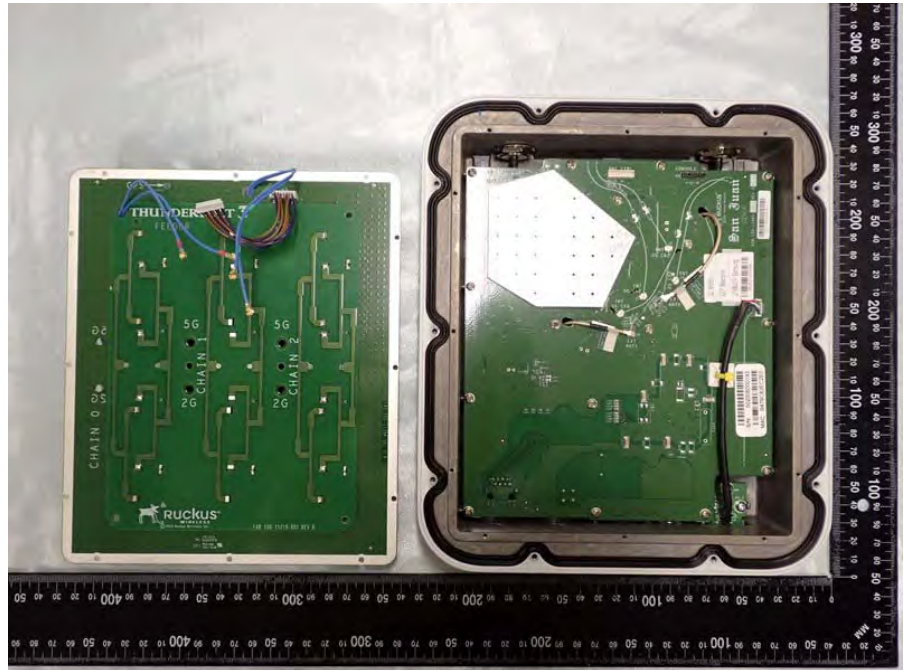

Brand Name: RUCKUS Model Name: T350se

External Antenna 1

External Antenna 2

External Antenna 3