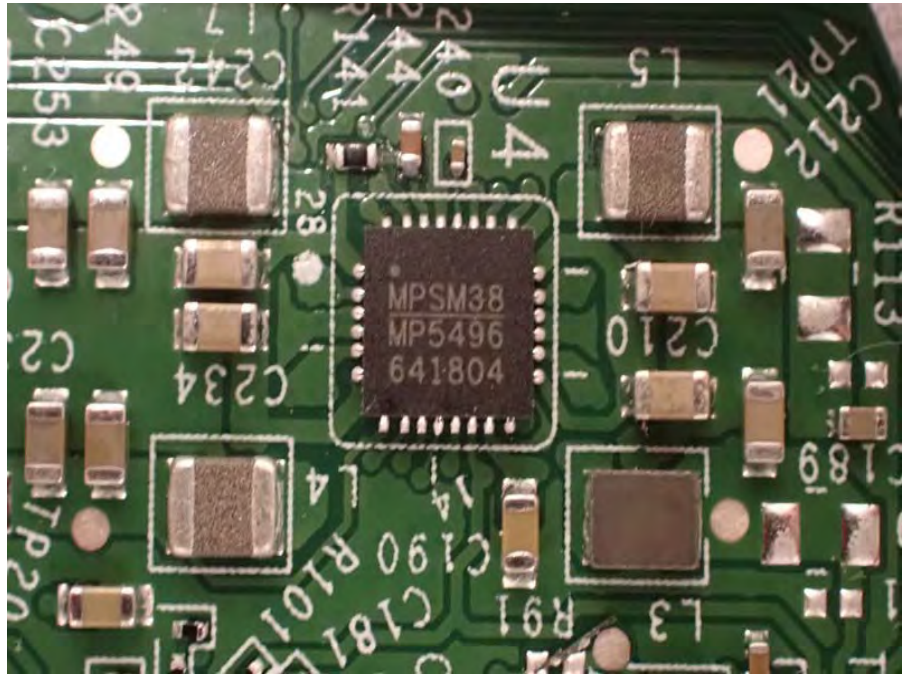

Brand Name: RUCKUS Model Name: T350se

External Antenna 1

External Antenna 2

External Antenna 3