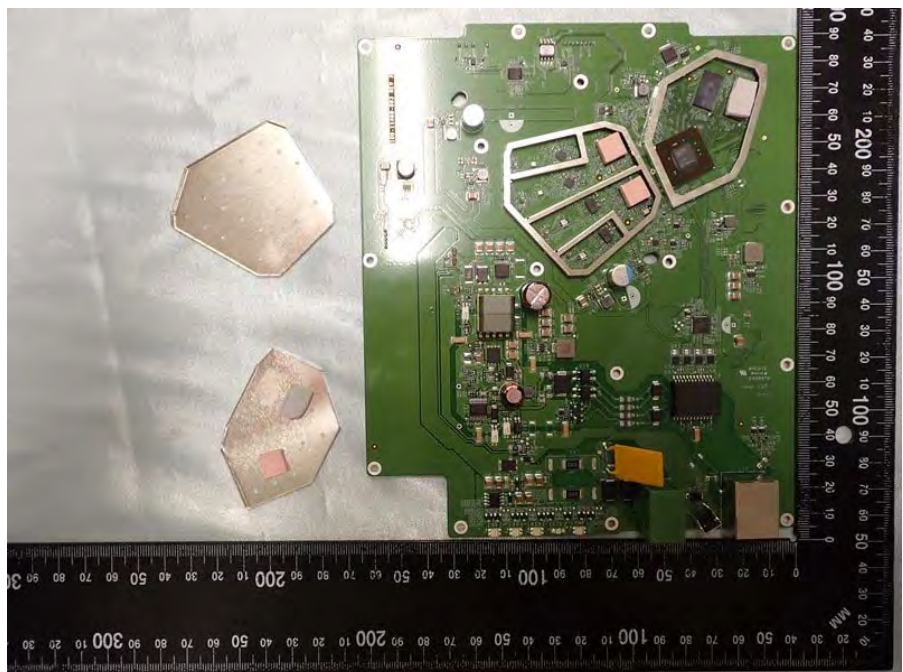

Brand Name: RUCKUS Model Name: T350se

External Antenna 1

External Antenna 2

External Antenna 3