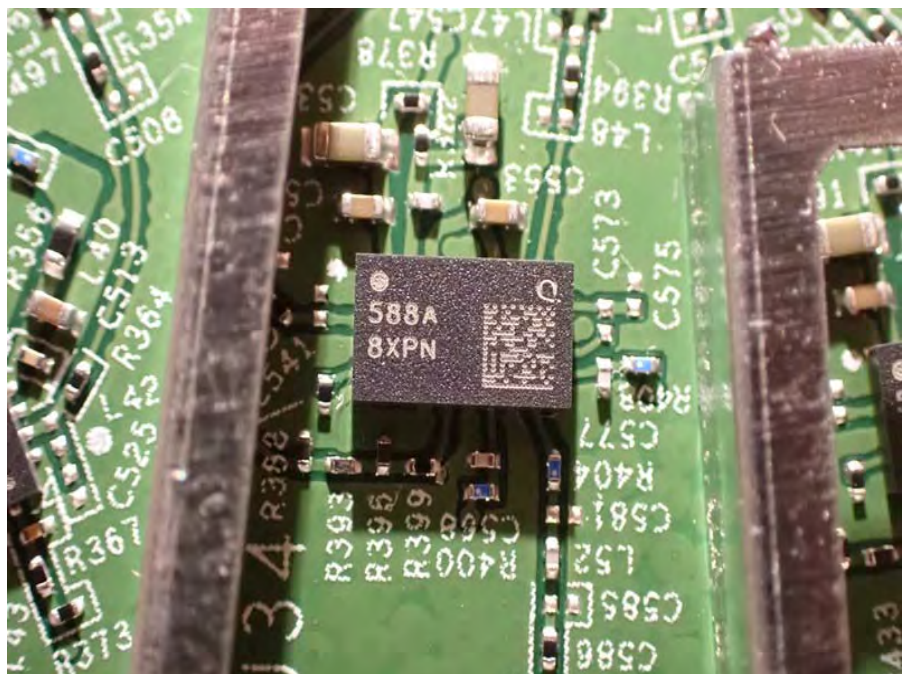

Brand Name: RUCKUS Model Name: T350se

External Antenna 1

External Antenna 2

External Antenna 3