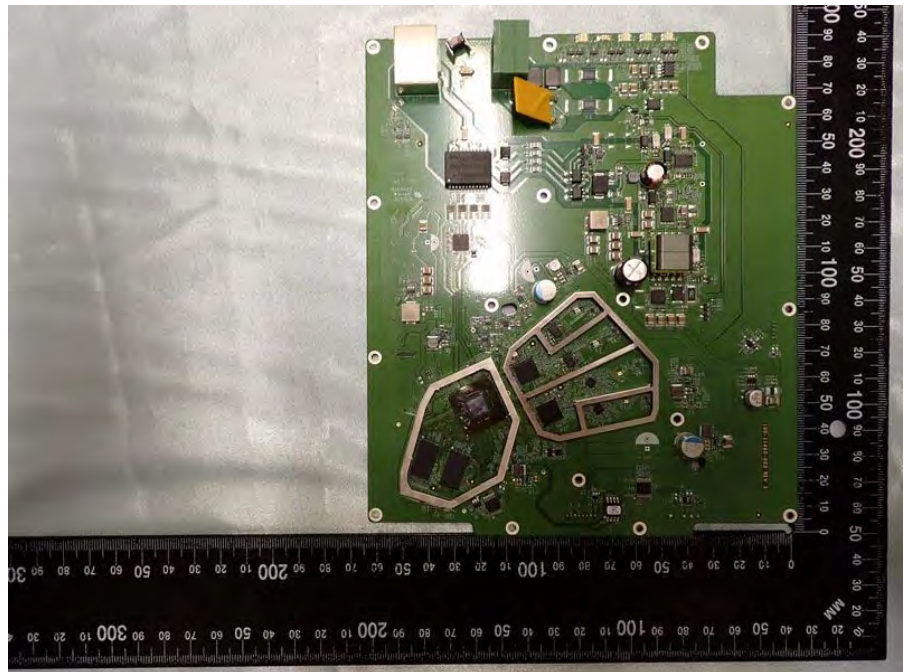

Brand Name: RUCKUS Model Name: T350se

External Antenna 1

External Antenna 2

External Antenna 3