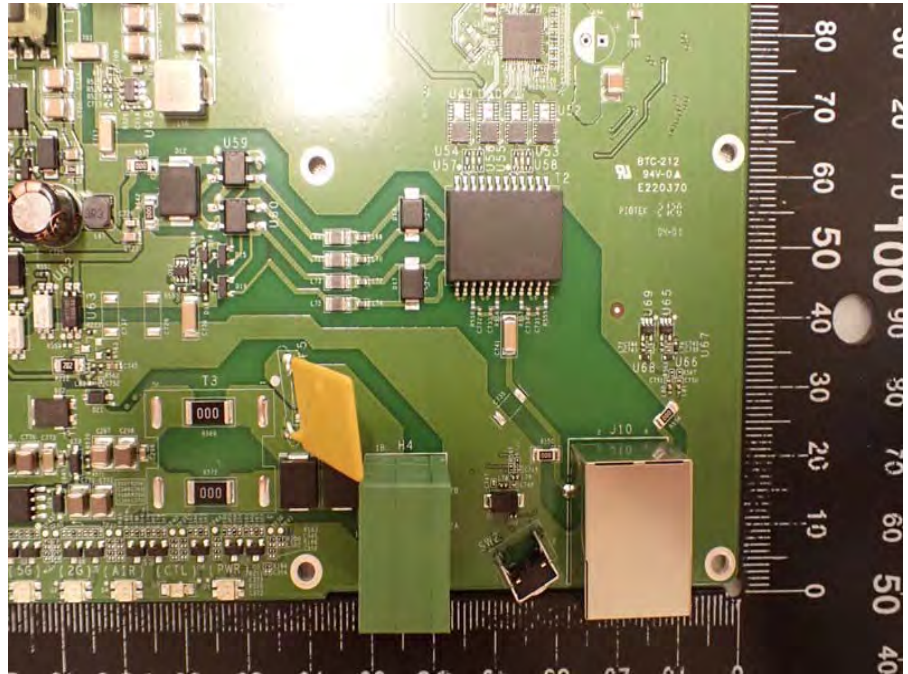

Brand Name: RUCKUS Model Name: T350se

External Antenna 1

External Antenna 2

External Antenna 3