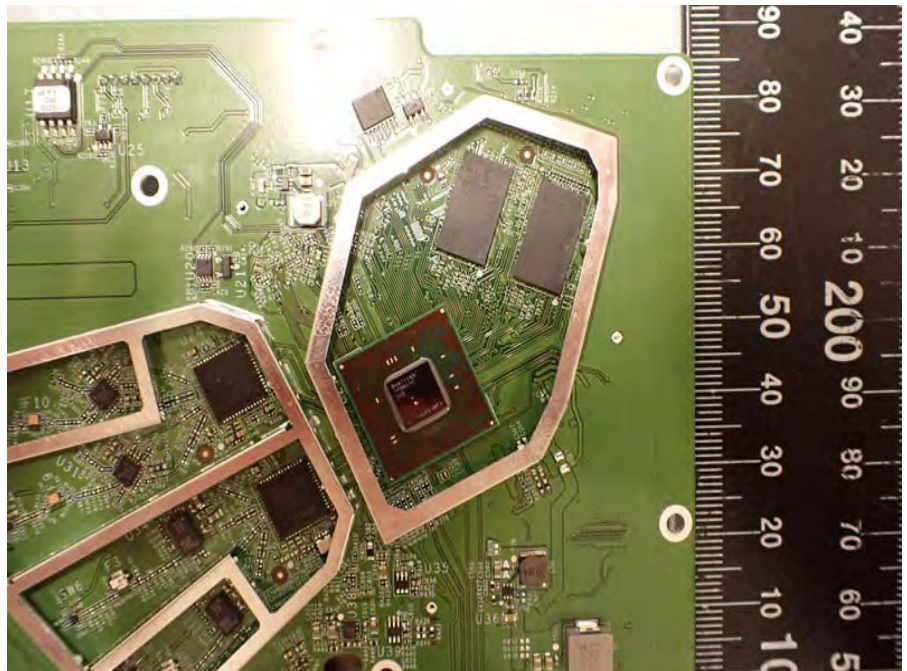

Brand Name: RUCKUS Model Name: T350se

External Antenna 1

External Antenna 2

External Antenna 3