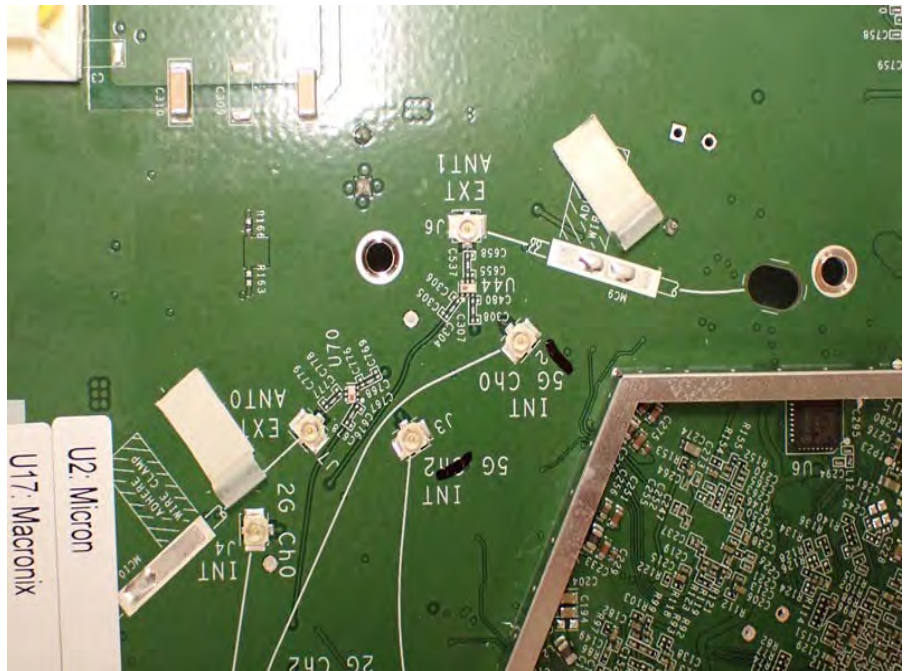

Brand Name: RUCKUS Model Name: T350se

External Antenna 1

External Antenna 2

External Antenna 3