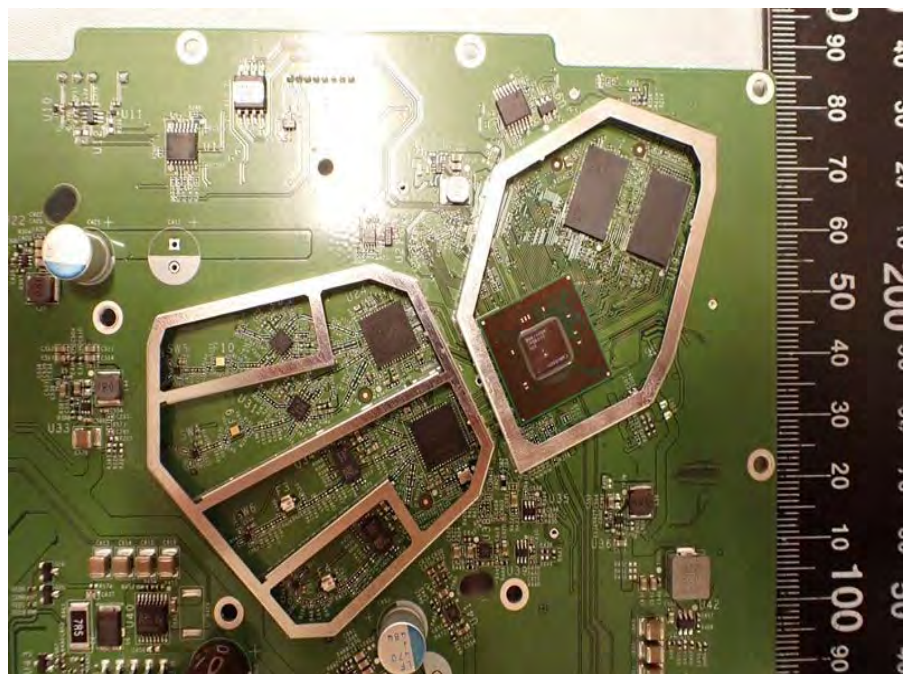

Brand Name: RUCKUS Model Name: T350se

External Antenna 1

External Antenna 2

External Antenna 3