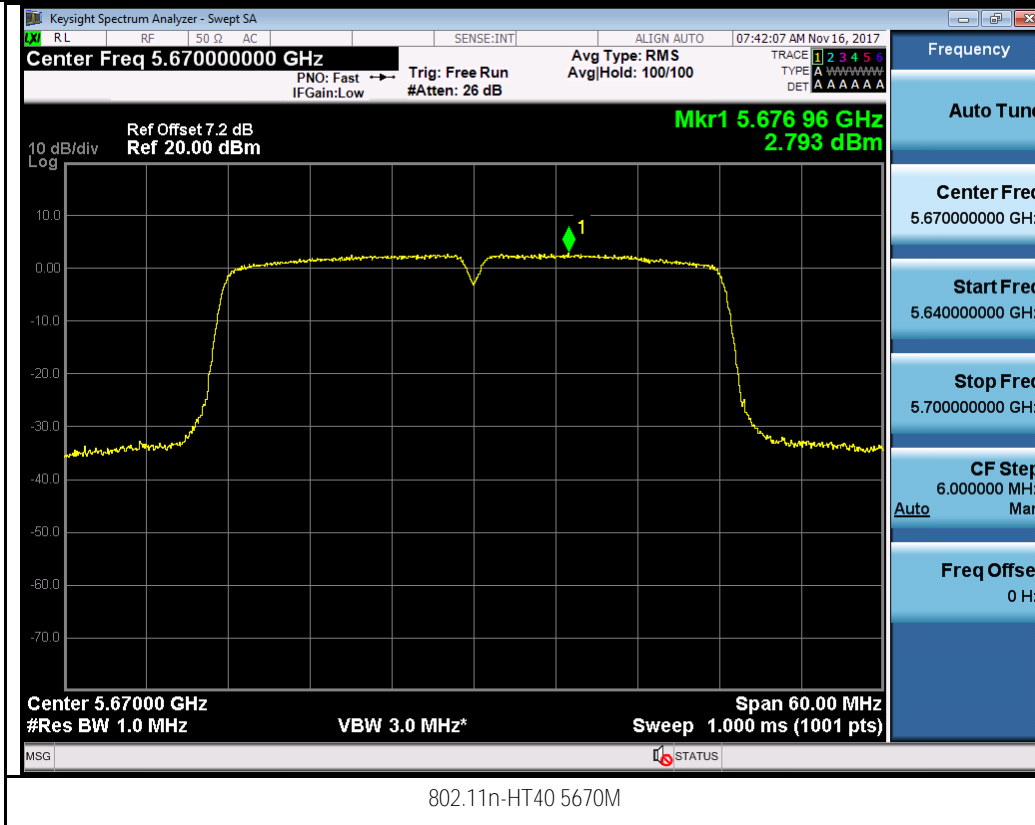

Chain 1:

Test Plot for W56:

Chain 0:

Chain 1:

Test Plot for Crossband (W56 procedure):
Chain 0:

802.11n-HT40 5710M

802.11ac-VHT80 5690M

Chain 1:

Test Plot for Crossband (W58 procedure):
Chain 0:

802.11a-5720M

802.11n-HT20 5720M

802.11n-HT40 5710M

802.11ac-VHT80 5690M