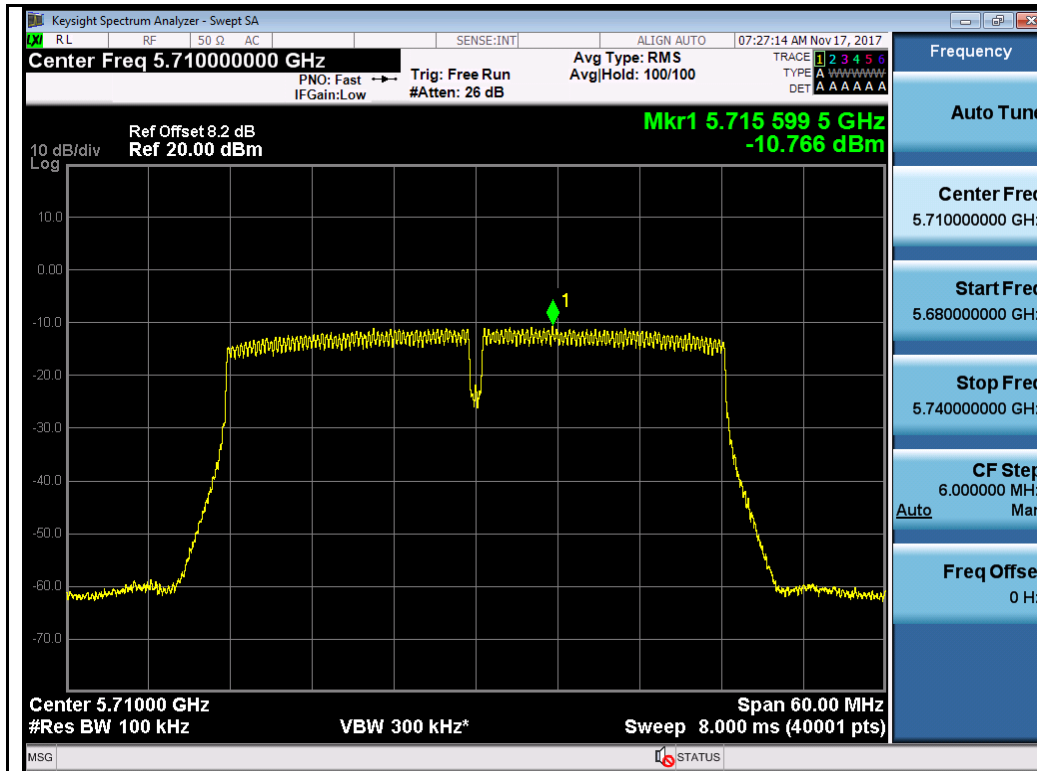

802.11n-HT20 5500M

802.11n-HT40 5510M

802.11n-HT40 5550M

Test Plot for Crossband (W56 procedure):
Chain 0:

Chain 1:

Test Plot for Crossband (W58 procedure):
Chain 0:

Chain 1:

T310S
Test Plot for W53:
Chain 0:

Chain 1:

Test Plot for W56:

Chain 0:

Chain 1:

Test Plot for Crossband (W56 procedure):
Chain 0:

802.11n-HT40 5710M

802.11ac-VHT80 5690M

Chain 1:

Test Plot for Crossband (W58 procedure):
Chain 0:

802.11a-5720M

802.11n-HT20 5720M

802.11n-HT40 5710M

802.11ac-VHT80 5690M