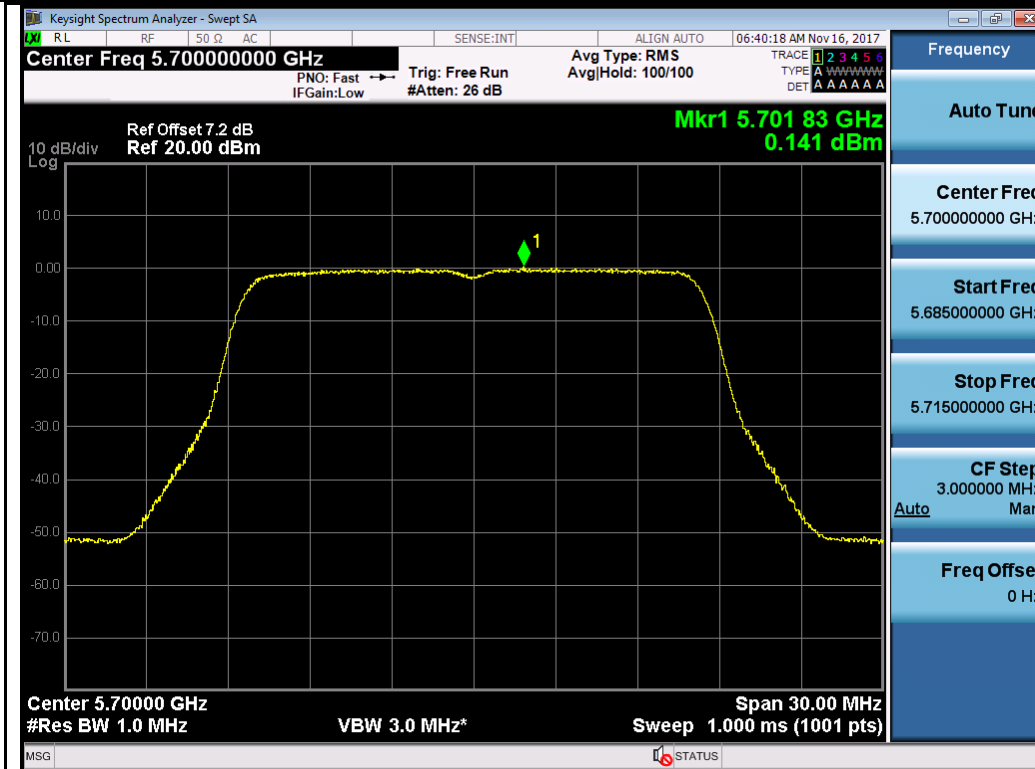

802.11n-HT20 5280M

802.11n-HT20 5320M

802.11n-HT40 5270M

802.11n-HT40 5310M

Test Plot for W56:

Chain 0:

Chain 1:

802.11a-5700M

802.11n-HT20 5500M

802.11n-HT40 5510M

802.11n-HT40 5550M

Test Plot for Crossband (W56 procedure):
Chain 0:

Chain 1:

Test Plot for Crossband (W58 procedure):
Chain 0:

Chain 1:

T310S
Test Plot for W53:
Chain 0:

Chain 1:

Test Plot for W56:

Chain 0:

Chain 1:

Test Plot for Crossband (W56 procedure):
Chain 0:

802.11n-HT40 5710M

802.11ac-VHT80 5690M

Chain 1: