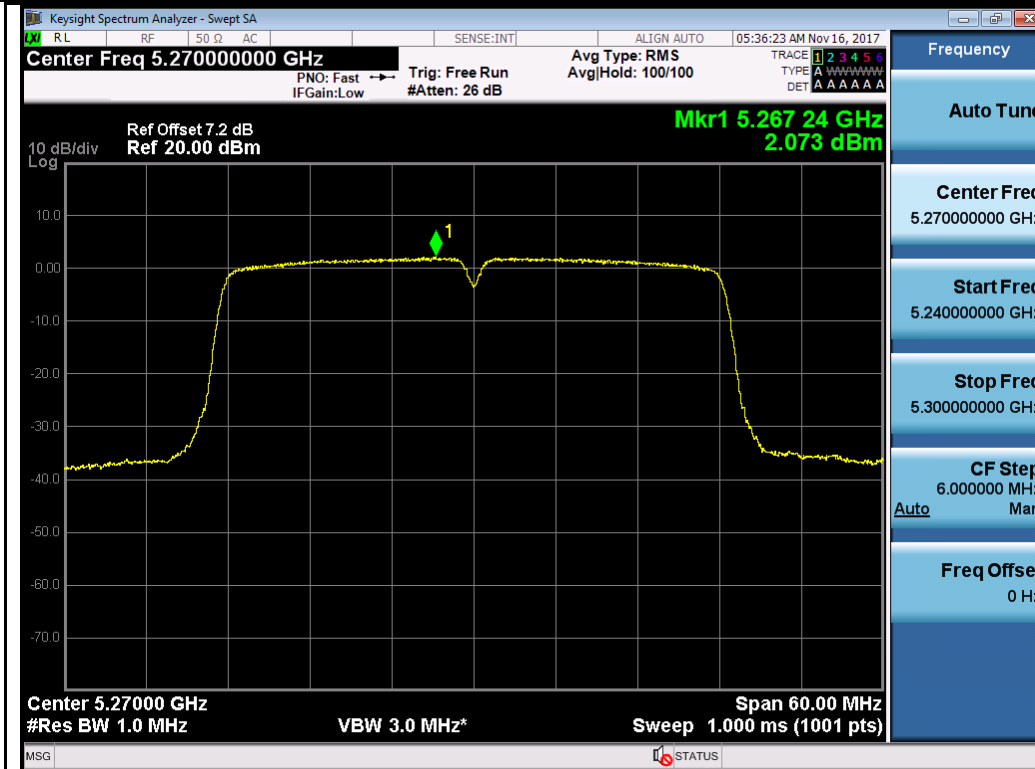

802.11n-HT20 5500M

802.11n-HT40 5510M

802.11n-HT40 5550M

Test Plot for Crossband (W56 procedure):
Chain 0:

Chain 1:

Test Plot for Crossband (W58 procedure):
Chain 0:

Chain 1:

T310S
Test Plot for W53:
Chain 0:

Chain 1:

Test Plot for W56:

Chain 0:

Chain 1:

Test Plot for Crossband (W56 procedure):
Chain 0:

802.11n-HT40 5710M

802.11ac-VHT80 5690M

Chain 1:

Test Plot for Crossband (W58 procedure):
Chain 0:

802.11a-5720M

802.11n-HT20 5720M

802.11n-HT40 5710M

802.11ac-VHT80 5690M