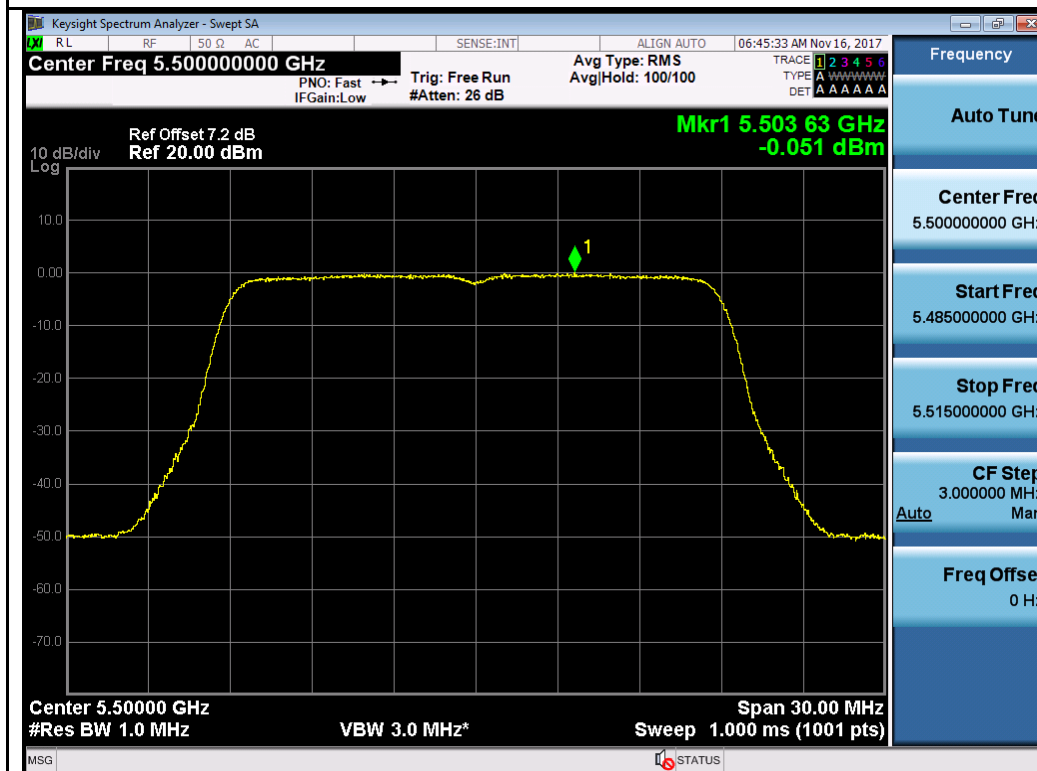

802.11n-HT20 5280M

802.11n-HT20 5320M

802.11n-HT40 5270M

802.11n-HT40 5310M

Test Plot for W56:

Chain 0:

Chain 1:

802.11a-5700M

802.11n-HT20 5500M

802.11n-HT40 5510M

802.11n-HT40 5550M

Test Plot for Crossband (W56 procedure):
Chain 0:

Chain 1:

Test Plot for Crossband (W58 procedure):
Chain 0:

Chain 1:

T310S
Test Plot for W53:
Chain 0:

Chain 1:

Test Plot for W56:

Chain 0:

Chain 1:

Test Plot for Crossband (W56 procedure):
Chain 0:

802.11n-HT40 5710M

802.11ac-VHT80 5690M

Chain 1: