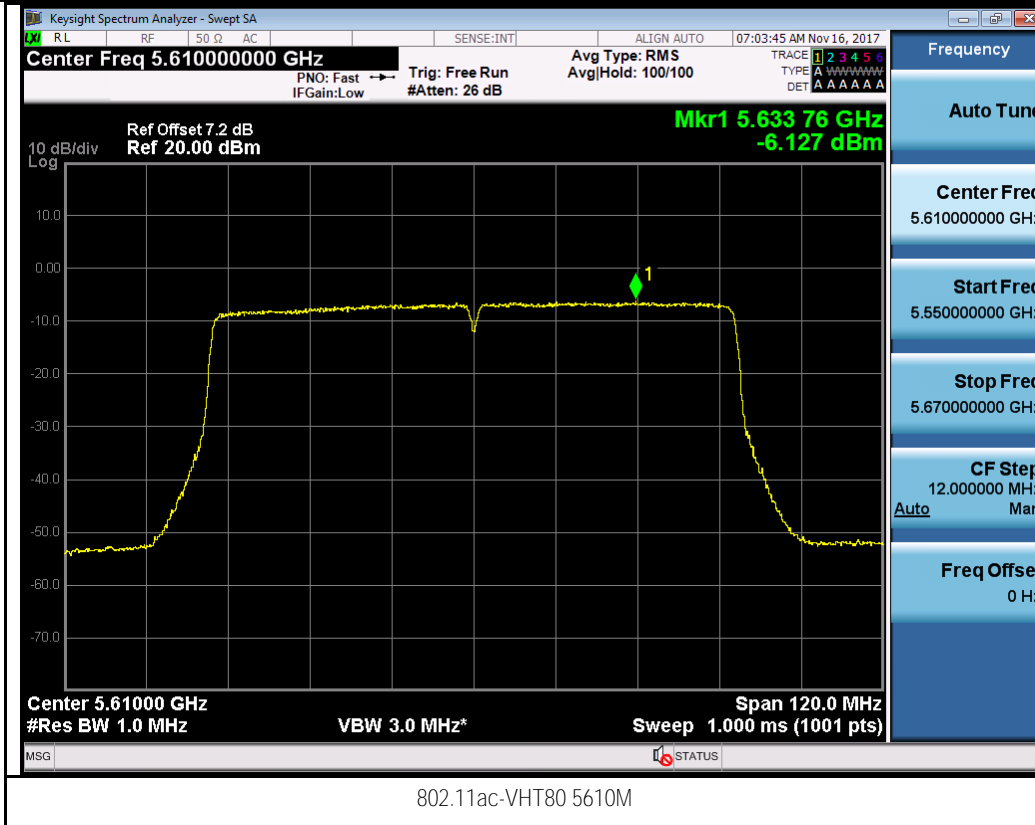

802.11n-HT20 5280M

802.11n-HT20 5320M

802.11n-HT40 5270M

802.11n-HT40 5310M

Test Plot for W56:

Chain 0:

Chain 1:

802.11a-5700M

802.11n-HT20 5500M

802.11n-HT40 5510M

802.11n-HT40 5550M

Test Plot for Crossband (W56 procedure):
Chain 0:

Chain 1:

Test Plot for Crossband (W58 procedure):
Chain 0:

Chain 1:

T310S
Test Plot for W53:
Chain 0:

Chain 1:

Test Plot for W56:

Chain 0:

Chain 1:

Test Plot for Crossband (W56 procedure):
Chain 0:

802.11n-HT40 5710M

802.11ac-VHT80 5690M

Chain 1:

Test Plot for Crossband (W58 procedure):
Chain 0:

802.11a-5720M

802.11n-HT20 5720M

802.11n-HT40 5710M

802.11ac-VHT80 5690M