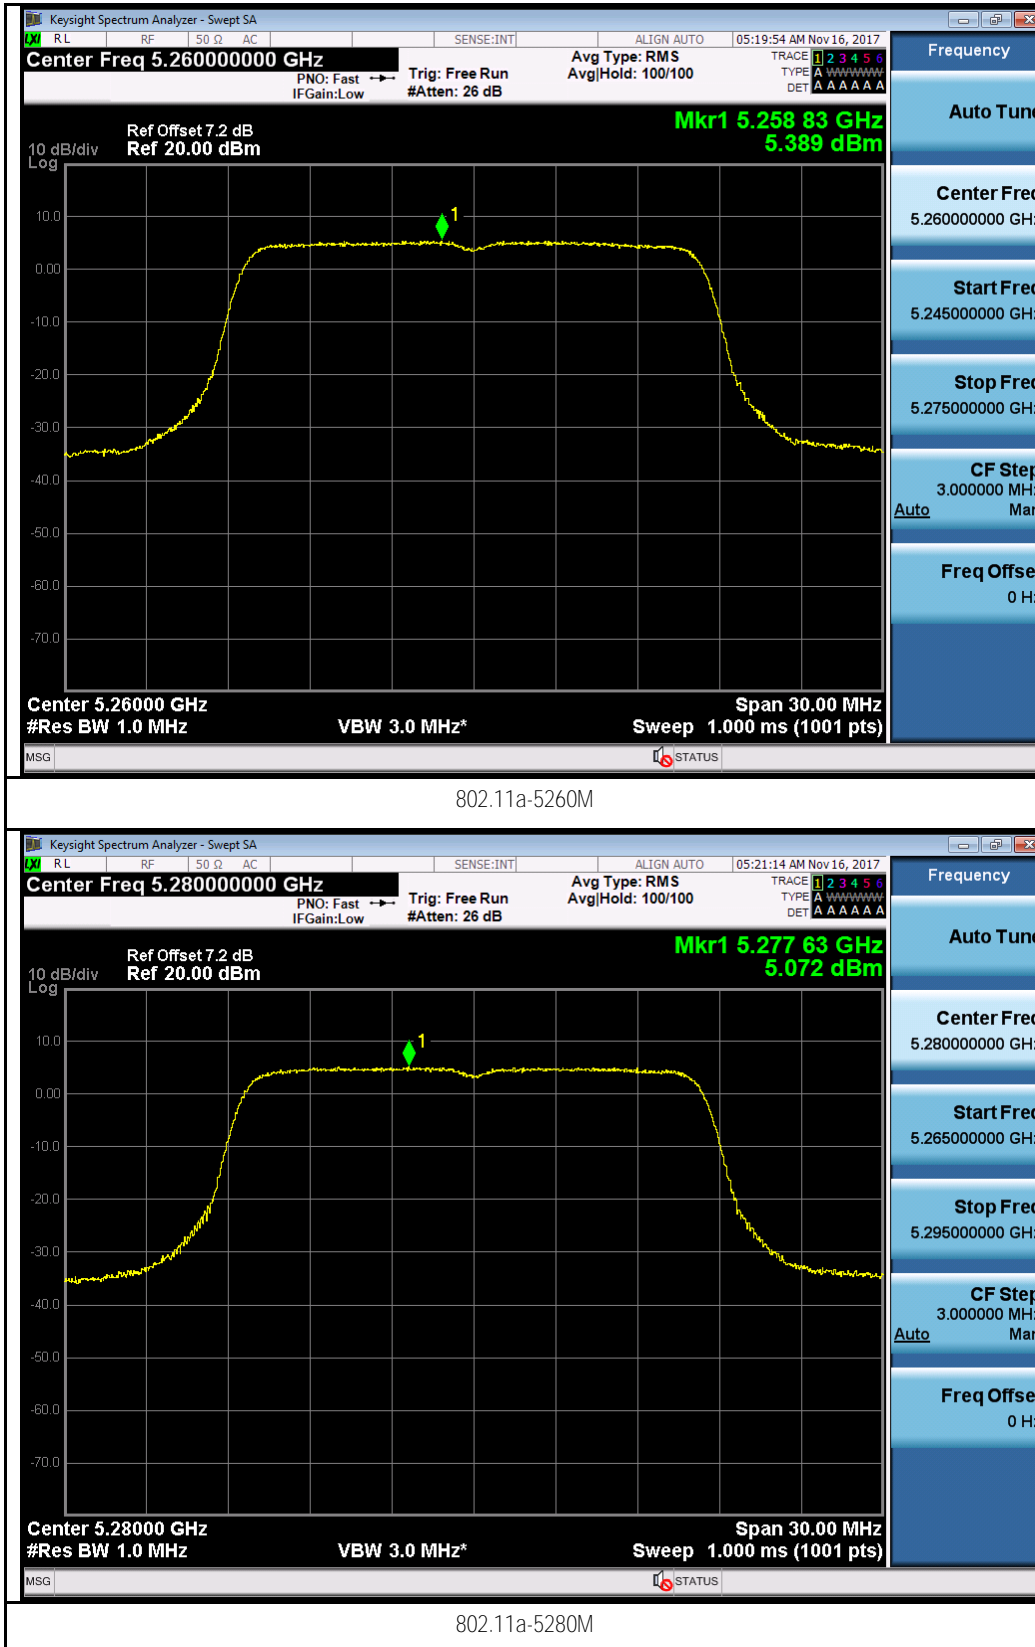

802.11n-HT20 5280M

802.11n-HT20 5320M

802.11n-HT40 5270M

802.11n-HT40 5310M

Test Plot for W56:

Chain 0:

Chain 1:

802.11a-5700M

802.11n-HT20 5500M

802.11n-HT40 5510M

802.11n-HT40 5550M

Test Plot for Crossband (W56 procedure):
Chain 0:

Chain 1:

Test Plot for Crossband (W58 procedure):
Chain 0:

Chain 1:

T310S
Test Plot for W53:
Chain 0:

Chain 1:

Test Plot for W56:

Chain 0:

Chain 1:

Test Plot for Crossband (W56 procedure):
Chain 0:

802.11n-HT40 5710M

802.11ac-VHT80 5690M

Chain 1:

Test Plot for Crossband (W58 procedure):
Chain 0:

802.11a-5720M

802.11n-HT20 5720M

802.11n-HT40 5710M

802.11ac-VHT80 5690M