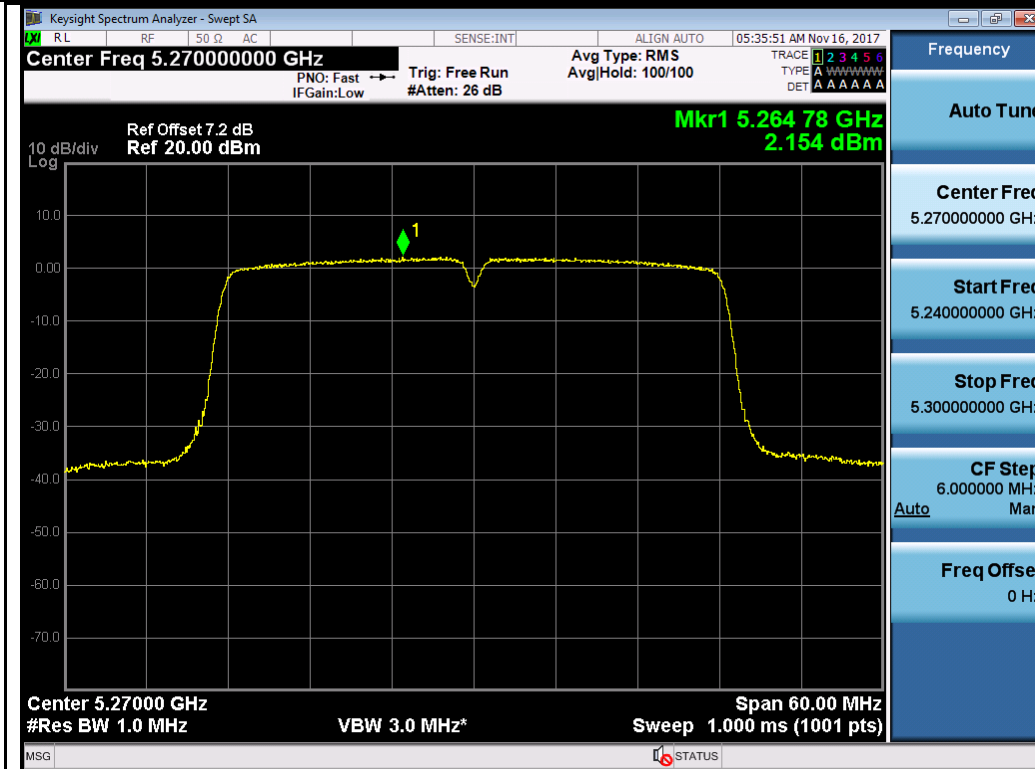

802.11n-HT20 5500M

802.11n-HT40 5510M

802.11n-HT40 5550M

Test Plot for Crossband (W56 procedure):
Chain 0:

Chain 1:

Test Plot for Crossband (W58 procedure):
Chain 0:

Chain 1:

T310S
Test Plot for W53:
Chain 0:

Chain 1:

Test Plot for W56:

Chain 0:

Chain 1:

Test Plot for Crossband (W56 procedure):
Chain 0:

802.11n-HT40 5710M

802.11ac-VHT80 5690M

Chain 1:

Test Plot for Crossband (W58 procedure):
Chain 0:

802.11a-5720M

802.11n-HT20 5720M

802.11n-HT40 5710M

802.11ac-VHT80 5690M