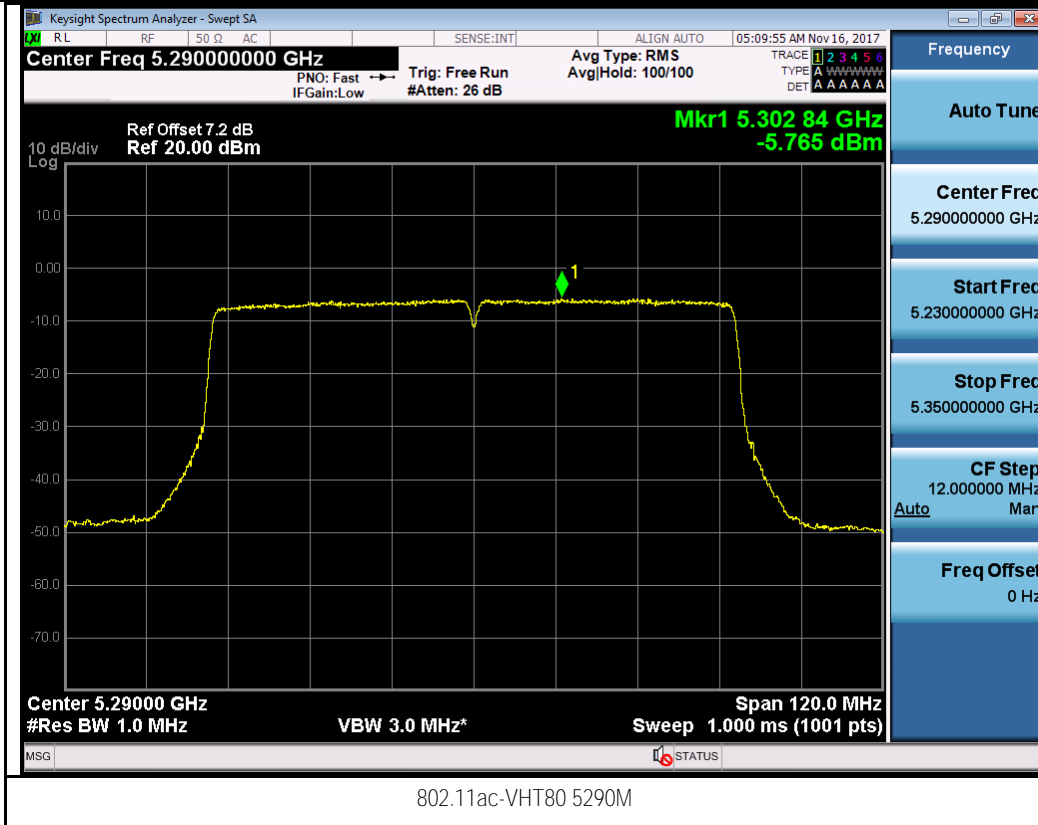

802.11n-HT20 5280M

802.11n-HT20 5320M

802.11n-HT40 5270M

802.11n-HT40 5310M

Test Plot for W56:

Chain 0:

Chain 1:

802.11a-5700M

802.11n-HT20 5500M

802.11n-HT40 5510M

802.11n-HT40 5550M

Test Plot for Crossband (W56 procedure):
Chain 0:

Chain 1:

Test Plot for Crossband (W58 procedure):
Chain 0:

Chain 1:

T310S
Test Plot for W53:
Chain 0:

Chain 1:

Test Plot for W56:

Chain 0:

Chain 1:

Test Plot for Crossband (W56 procedure):
Chain 0:

802.11n-HT40 5710M

802.11ac-VHT80 5690M

Chain 1:

Test Plot for Crossband (W58 procedure):
Chain 0:

802.11a-5720M

802.11n-HT20 5720M

802.11n-HT40 5710M

802.11ac-VHT80 5690M