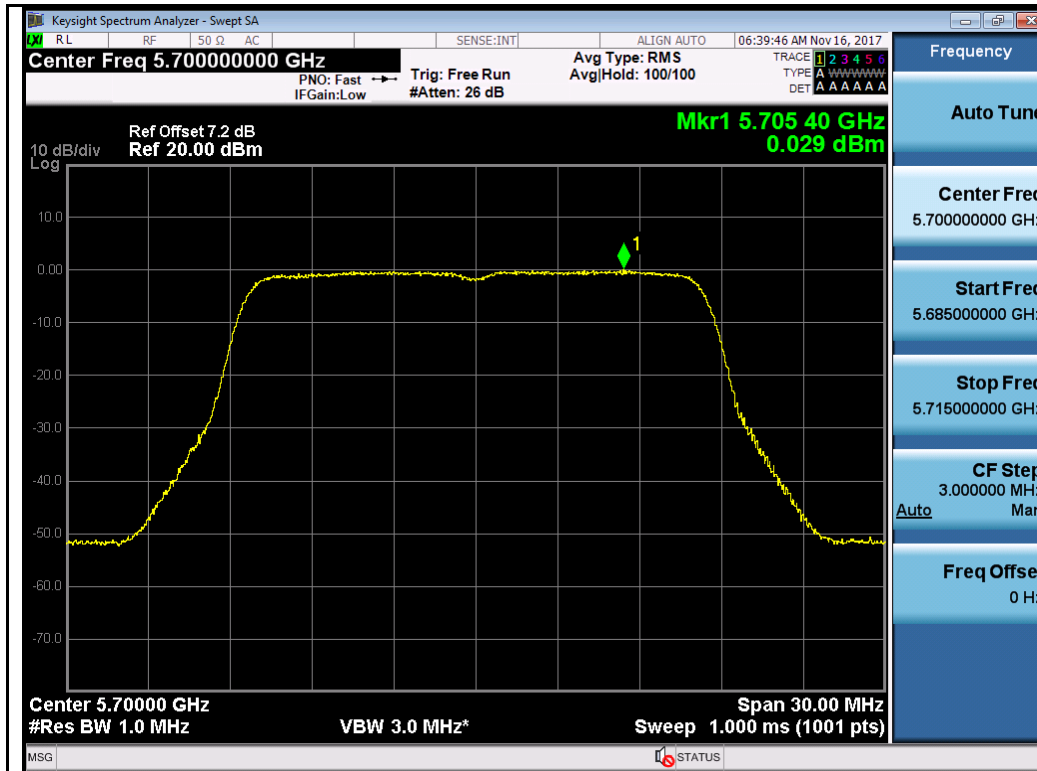

802.11n-HT20 5280M

802.11n-HT20 5320M

802.11n-HT40 5270M

802.11n-HT40 5310M

Test Plot for W56:

Chain 0:

Chain 1:

802.11a-5700M

802.11n-HT20 5500M

802.11n-HT40 5510M

802.11n-HT40 5550M

Test Plot for Crossband (W56 procedure):
Chain 0:

Chain 1:

Test Plot for Crossband (W58 procedure):
Chain 0:

Chain 1:

T310S
Test Plot for W53:
Chain 0:

Chain 1:

Test Plot for W56:

Chain 0:

Chain 1:

Test Plot for Crossband (W56 procedure):
Chain 0:

802.11n-HT40 5710M

802.11ac-VHT80 5690M

Chain 1: