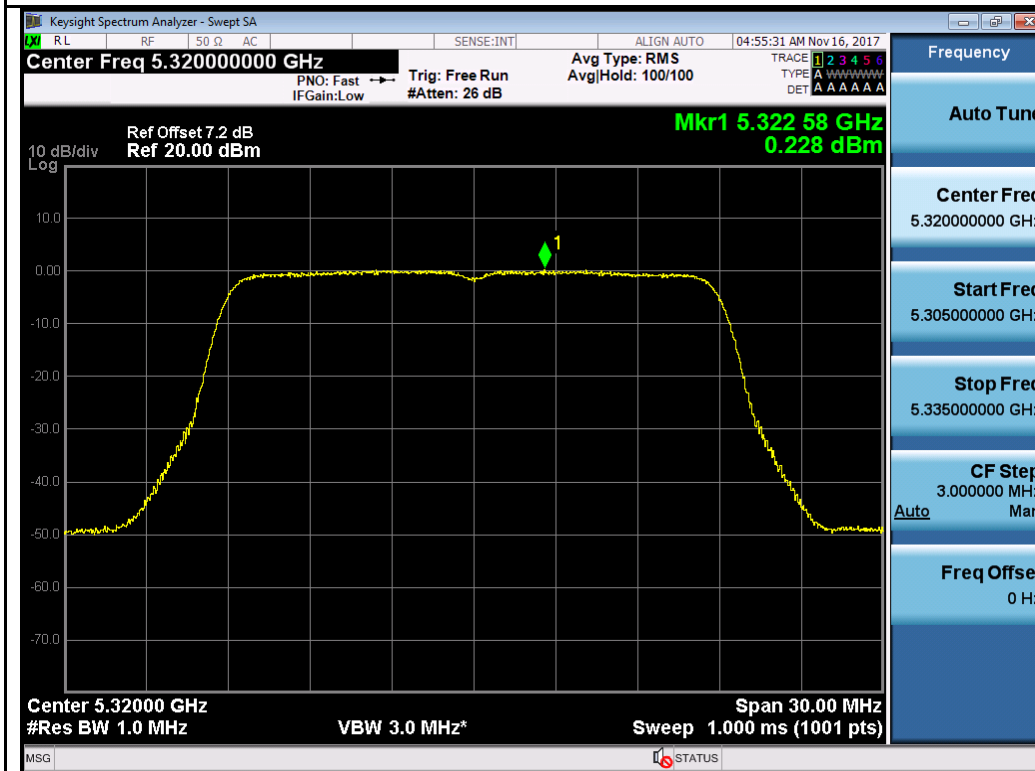

802.11n-HT20 5280M

802.11n-HT20 5320M

802.11n-HT40 5270M

802.11n-HT40 5310M

Test Plot for W56:

Chain 0:

Chain 1:

802.11a-5700M

802.11n-HT20 5500M

802.11n-HT40 5510M

802.11n-HT40 5550M

Test Plot for Crossband (W56 procedure):
Chain 0:

Chain 1:

Test Plot for Crossband (W58 procedure):
Chain 0:

Chain 1:

T310S
Test Plot for W53:
Chain 0:

Chain 1:

Test Plot for W56:

Chain 0:

Chain 1:

Test Plot for Crossband (W56 procedure):
Chain 0:

802.11n-HT40 5710M

802.11ac-VHT80 5690M

Chain 1:

Test Plot for Crossband (W58 procedure):
Chain 0:

802.11a-5720M

802.11n-HT20 5720M

802.11n-HT40 5710M

802.11ac-VHT80 5690M