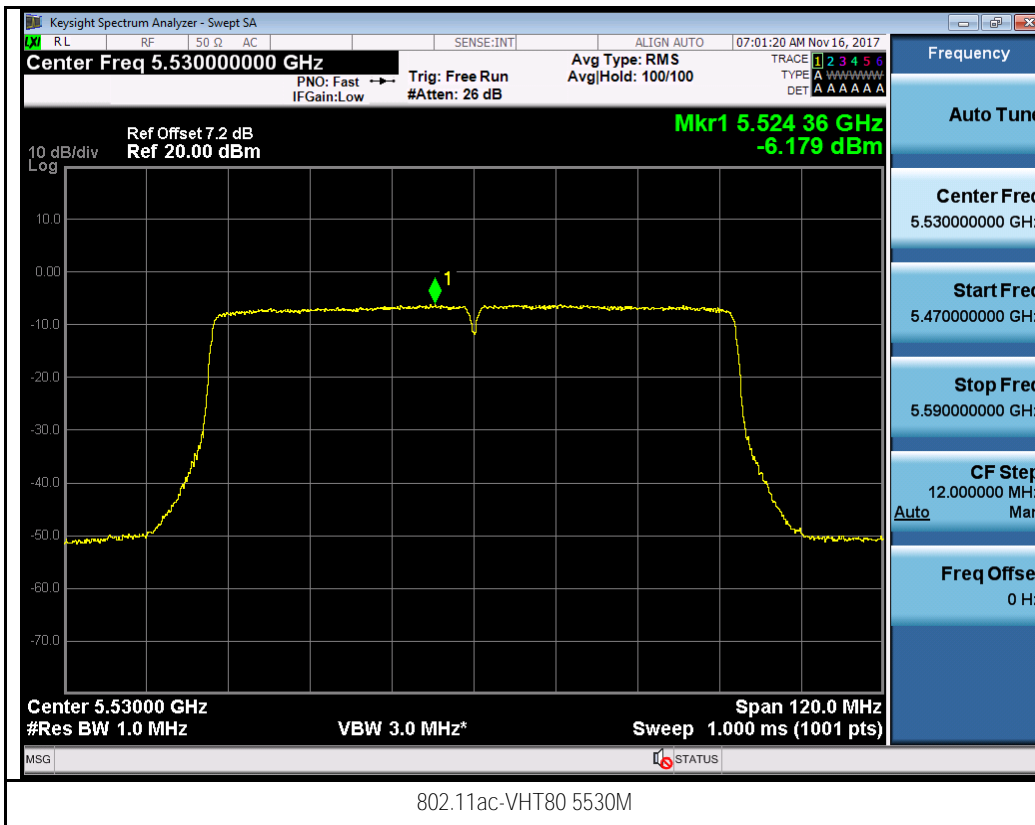

802.11n-HT20 5500M

802.11n-HT40 5510M

802.11n-HT40 5550M

Test Plot for Crossband (W56 procedure):
Chain 0:

Chain 1:

Test Plot for Crossband (W58 procedure):
Chain 0:

Chain 1:

T310S
Test Plot for W53:
Chain 0:

Chain 1:

Test Plot for W56:

Chain 0:

Chain 1:

Test Plot for Crossband (W56 procedure):
Chain 0:

802.11n-HT40 5710M

802.11ac-VHT80 5690M

Chain 1:

Test Plot for Crossband (W58 procedure):
Chain 0:

802.11a-5720M

802.11n-HT20 5720M

802.11n-HT40 5710M

802.11ac-VHT80 5690M