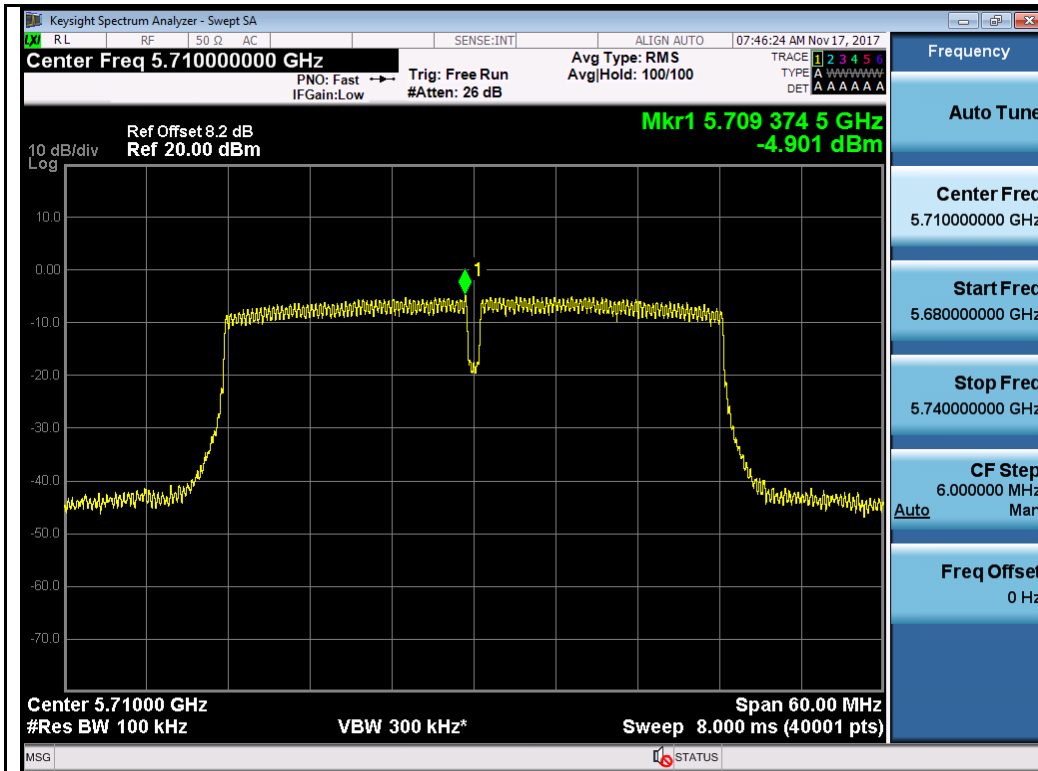

Chain 1:

Test Plot for W56:

Chain 0:

Chain 1:

Test Plot for Crossband (W56 procedure):
Chain 0:

802.11n-HT40 5710M

802.11ac-VHT80 5690M

Chain 1:

Test Plot for Crossband (W58 procedure):
Chain 0:

802.11a-5720M

802.11n-HT20 5720M

802.11n-HT40 5710M

802.11ac-VHT80 5690M