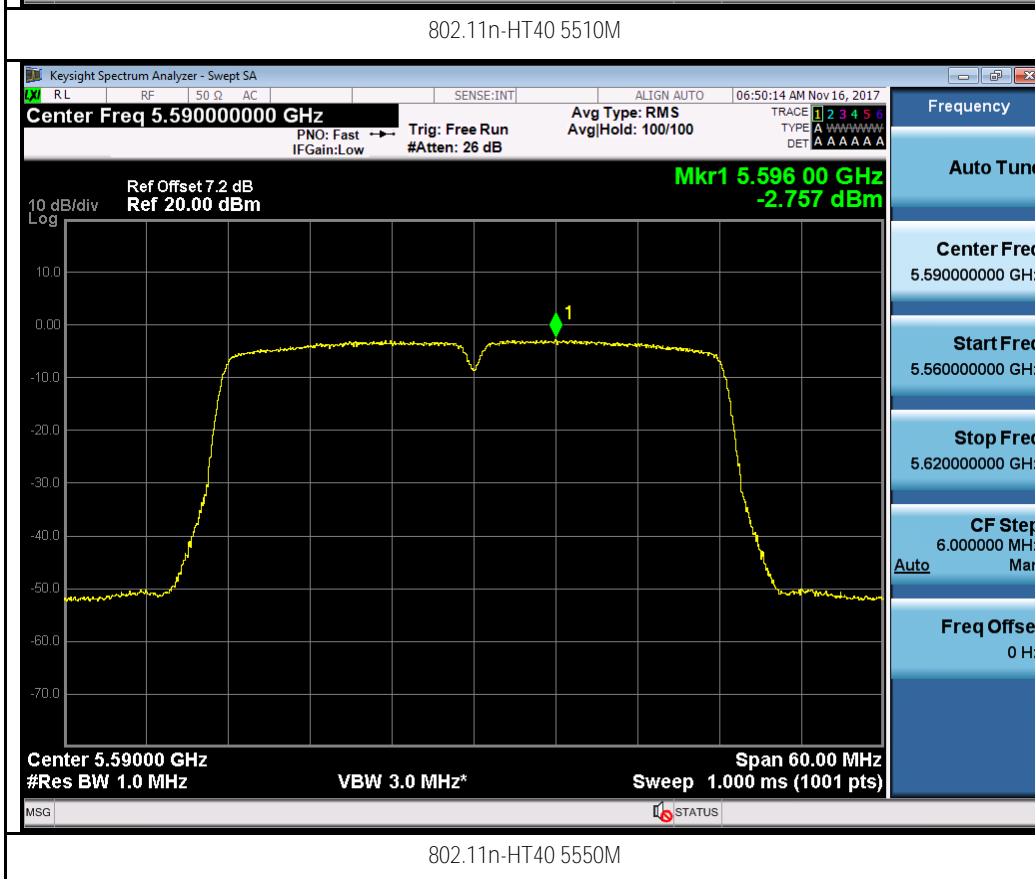

802.11n-HT20 5280M

802.11n-HT20 5320M

802.11n-HT40 5270M

802.11n-HT40 5310M

Test Plot for W56:

Chain 0:

Chain 1:

802.11a-5700M

802.11n-HT20 5500M

802.11n-HT40 5510M

802.11n-HT40 5550M

Test Plot for Crossband (W56 procedure):
Chain 0:

Chain 1:

Test Plot for Crossband (W58 procedure):
Chain 0:

Chain 1:

T310S
Test Plot for W53:
Chain 0:

Chain 1:

Test Plot for W56:

Chain 0:

Chain 1:

Test Plot for Crossband (W56 procedure):
Chain 0:

802.11n-HT40 5710M

802.11ac-VHT80 5690M

Chain 1:

Test Plot for Crossband (W58 procedure):
Chain 0:

802.11a-5720M

802.11n-HT20 5720M

802.11n-HT40 5710M

802.11ac-VHT80 5690M