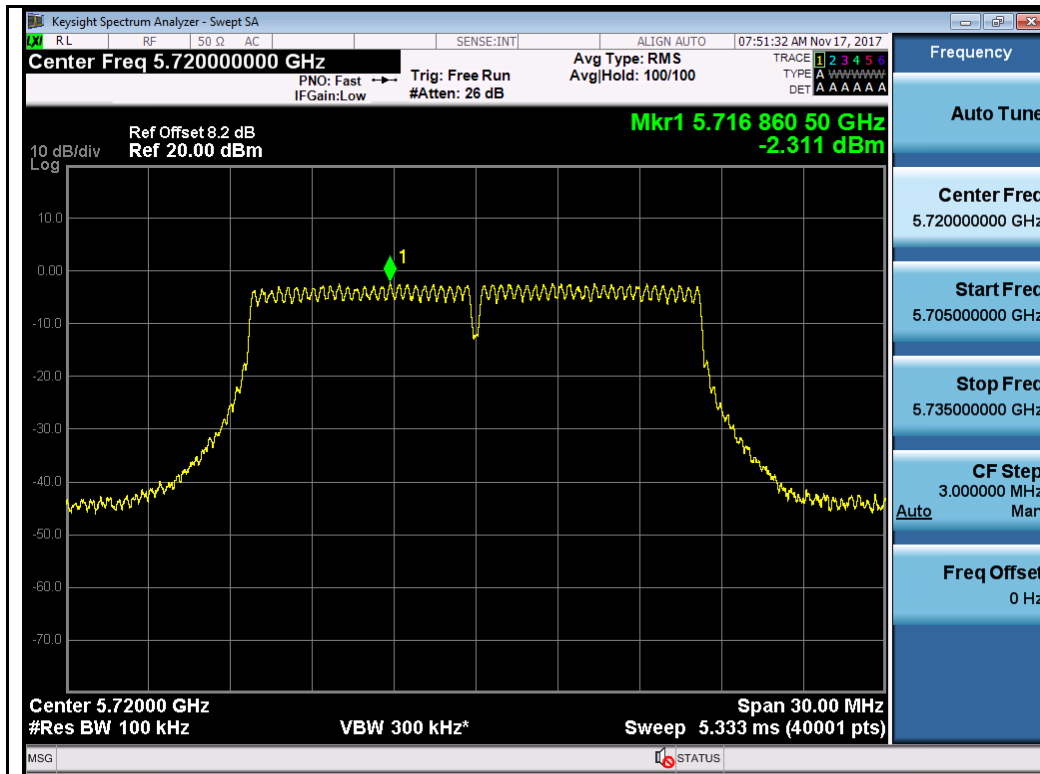

Chain 1:

Test Plot for W56:

Chain 0:

Chain 1:

Test Plot for Crossband (W56 procedure):
Chain 0:

802.11n-HT40 5710M

802.11ac-VHT80 5690M

Chain 1:

Test Plot for Crossband (W58 procedure):
Chain 0:

802.11a-5720M

802.11n-HT20 5720M

802.11n-HT40 5710M

802.11ac-VHT80 5690M