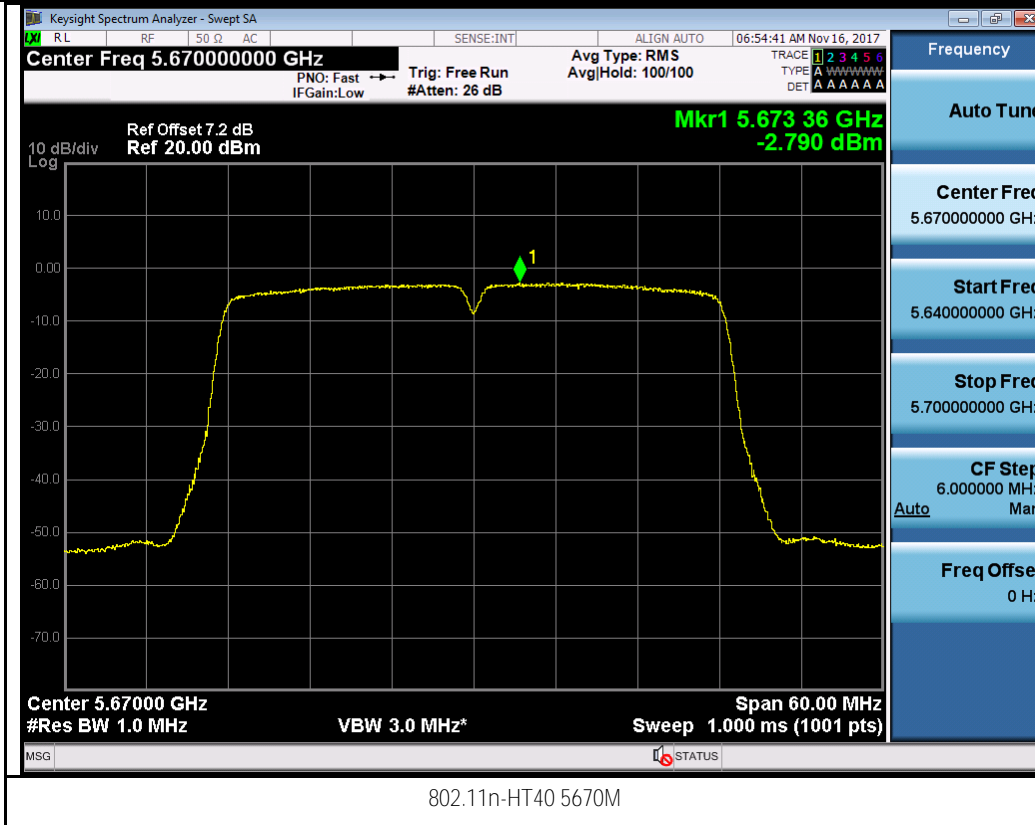

802.11n-HT20 5280M

802.11n-HT20 5320M

802.11n-HT40 5270M

802.11n-HT40 5310M

Test Plot for W56:

Chain 0:

Chain 1:

802.11a-5700M

802.11n-HT20 5500M

802.11n-HT40 5510M

802.11n-HT40 5550M

Test Plot for Crossband (W56 procedure):
Chain 0:

Chain 1:

Test Plot for Crossband (W58 procedure):
Chain 0:

Chain 1:

T310S
Test Plot for W53:
Chain 0:

Chain 1:

Test Plot for W56:

Chain 0:

Chain 1:

Test Plot for Crossband (W56 procedure):
Chain 0:

802.11n-HT40 5710M

802.11ac-VHT80 5690M

Chain 1:

Test Plot for Crossband (W58 procedure):
Chain 0:

802.11a-5720M

802.11n-HT20 5720M

802.11n-HT40 5710M

802.11ac-VHT80 5690M