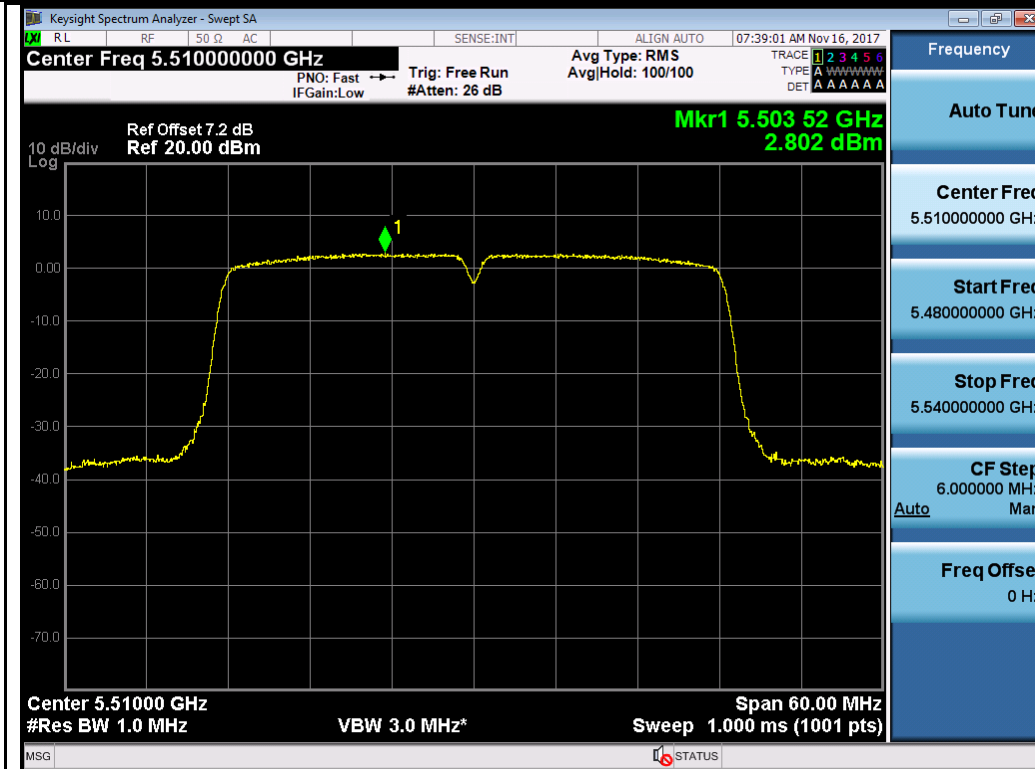

Chain 1:

Test Plot for W56:

Chain 0:

Chain 1:

Test Plot for Crossband (W56 procedure):
Chain 0:

802.11n-HT40 5710M

802.11ac-VHT80 5690M

Chain 1:

Test Plot for Crossband (W58 procedure):
Chain 0:

802.11a-5720M

802.11n-HT20 5720M

802.11n-HT40 5710M

802.11ac-VHT80 5690M