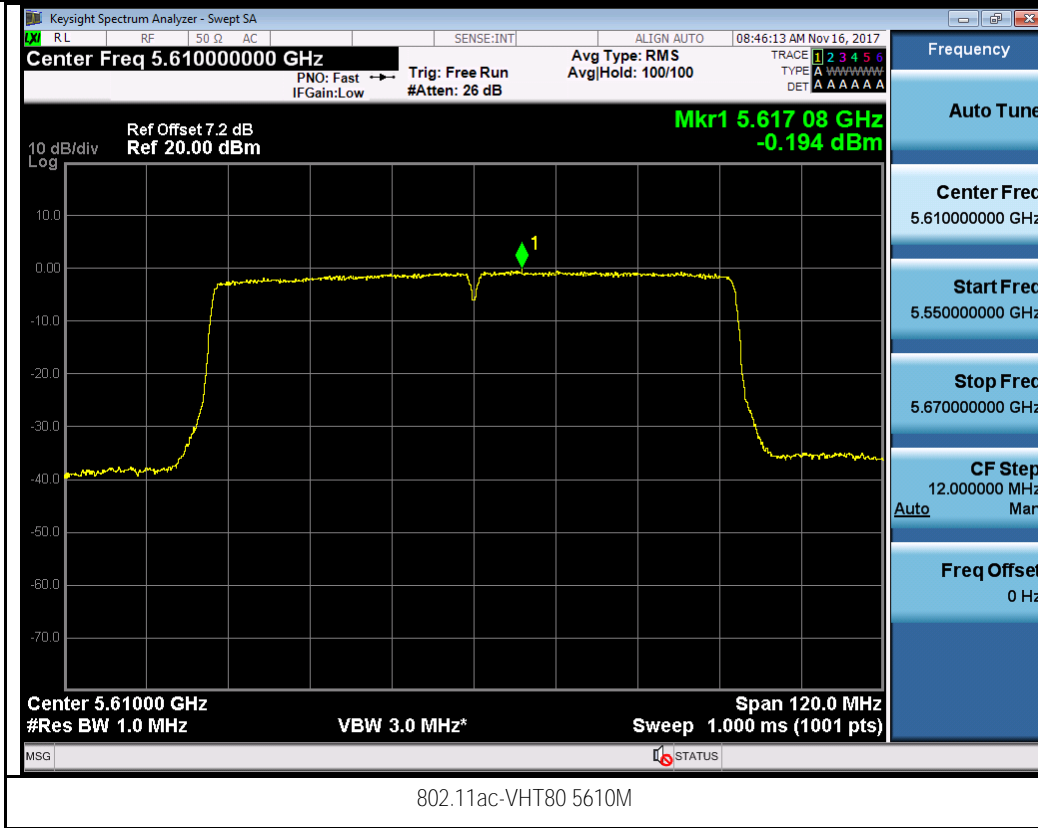

Chain 1:

Test Plot for W56:

Chain 0:

Chain 1:

Test Plot for Crossband (W56 procedure):
Chain 0:

802.11n-HT40 5710M

802.11ac-VHT80 5690M

Chain 1:

Test Plot for Crossband (W58 procedure):
Chain 0:

802.11a-5720M

802.11n-HT20 5720M

802.11n-HT40 5710M

802.11ac-VHT80 5690M