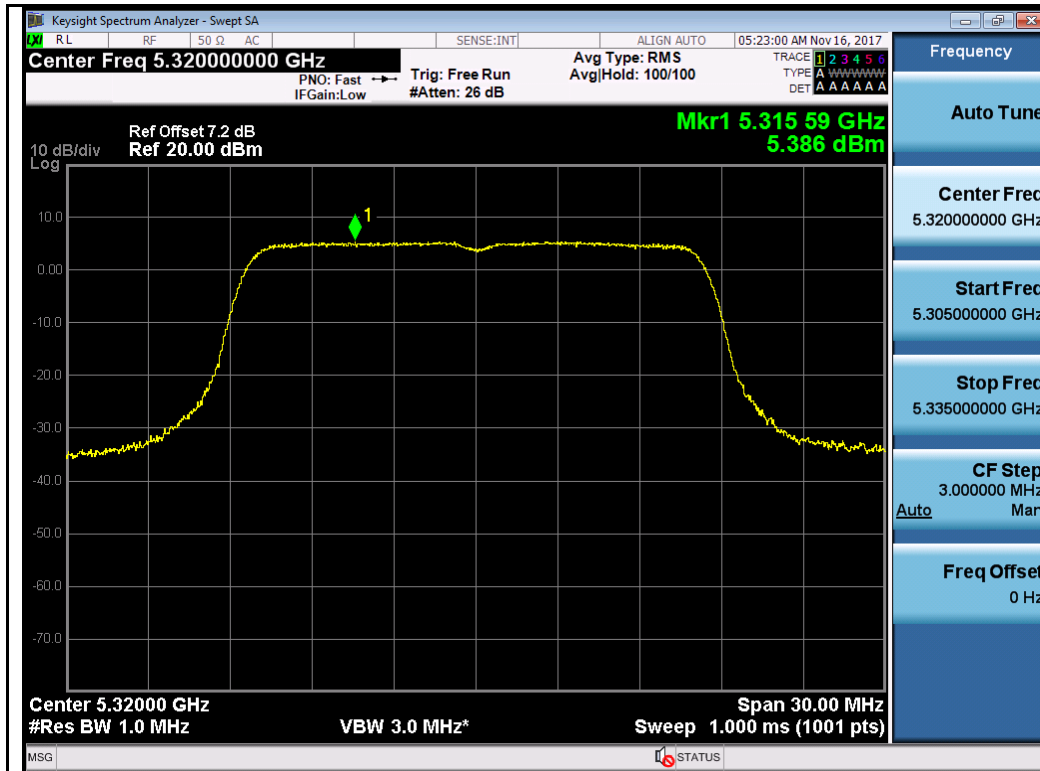

802.11n-HT20 5500M

802.11n-HT40 5510M

802.11n-HT40 5550M

Test Plot for Crossband (W56 procedure):
Chain 0:

Chain 1:

Test Plot for Crossband (W58 procedure):
Chain 0:

Chain 1:

T310S
Test Plot for W53:
Chain 0:

Chain 1:

Test Plot for W56:

Chain 0:

Chain 1:

Test Plot for Crossband (W56 procedure):
Chain 0:

802.11n-HT40 5710M

802.11ac-VHT80 5690M

Chain 1:

Test Plot for Crossband (W58 procedure):
Chain 0:

802.11a-5720M

802.11n-HT20 5720M

802.11n-HT40 5710M

802.11ac-VHT80 5690M