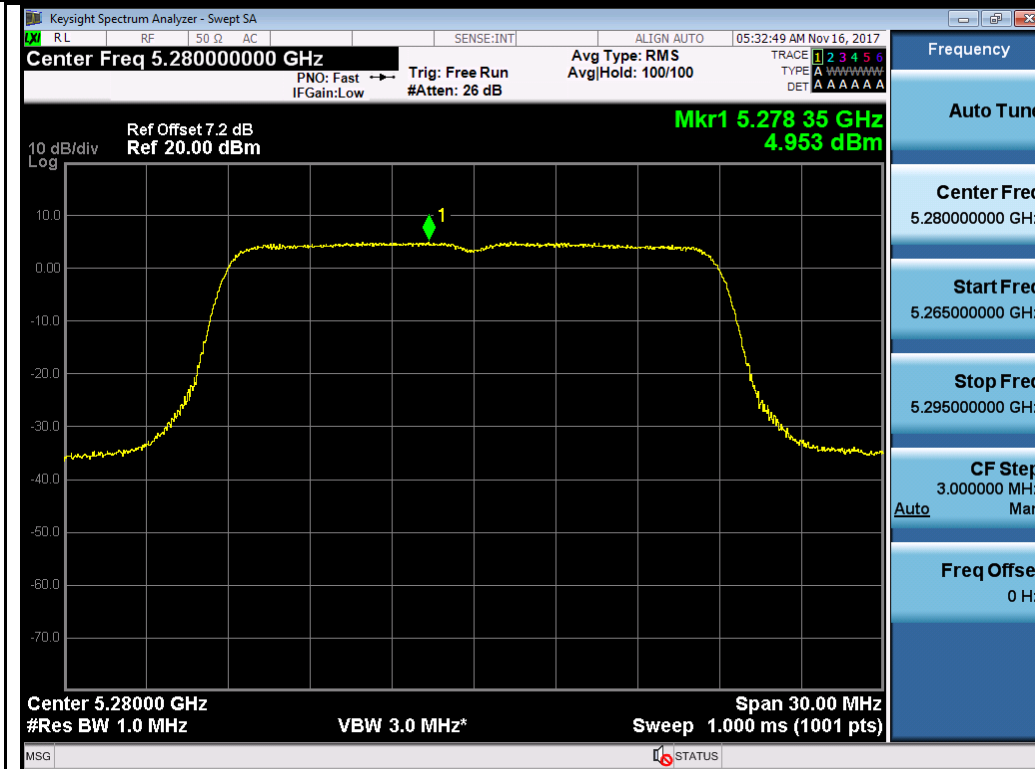

802.11n-HT20 5500M

802.11n-HT40 5510M

802.11n-HT40 5550M

Test Plot for Crossband (W56 procedure):
Chain 0:

Chain 1:

Test Plot for Crossband (W58 procedure):
Chain 0:

Chain 1:

T310S
Test Plot for W53:
Chain 0:

Chain 1:

Test Plot for W56:

Chain 0:

Chain 1:

Test Plot for Crossband (W56 procedure):
Chain 0:

802.11n-HT40 5710M

802.11ac-VHT80 5690M

Chain 1:

Test Plot for Crossband (W58 procedure):
Chain 0:

802.11a-5720M

802.11n-HT20 5720M

802.11n-HT40 5710M

802.11ac-VHT80 5690M