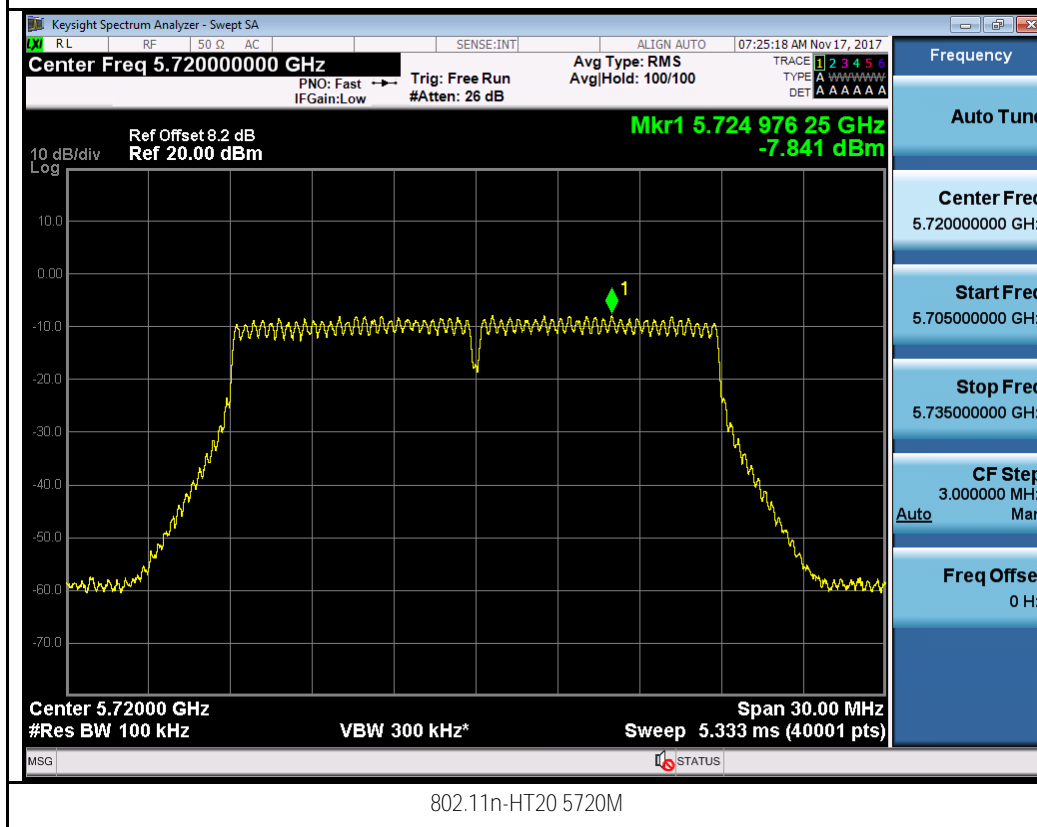

802.11n-HT20 5280M

802.11n-HT20 5320M

802.11n-HT40 5270M

802.11n-HT40 5310M

Test Plot for W56:

Chain 0:

Chain 1:

802.11a-5700M

802.11n-HT20 5500M

802.11n-HT40 5510M

802.11n-HT40 5550M

Test Plot for Crossband (W56 procedure):
Chain 0:

Chain 1:

Test Plot for Crossband (W58 procedure):
Chain 0:

Chain 1:

T310S
Test Plot for W53:
Chain 0:

Chain 1:

Test Plot for W56:

Chain 0:

Chain 1:

Test Plot for Crossband (W56 procedure):
Chain 0:

802.11n-HT40 5710M

802.11ac-VHT80 5690M

Chain 1:

Test Plot for Crossband (W58 procedure):
Chain 0:

802.11a-5720M

802.11n-HT20 5720M

802.11n-HT40 5710M

802.11ac-VHT80 5690M