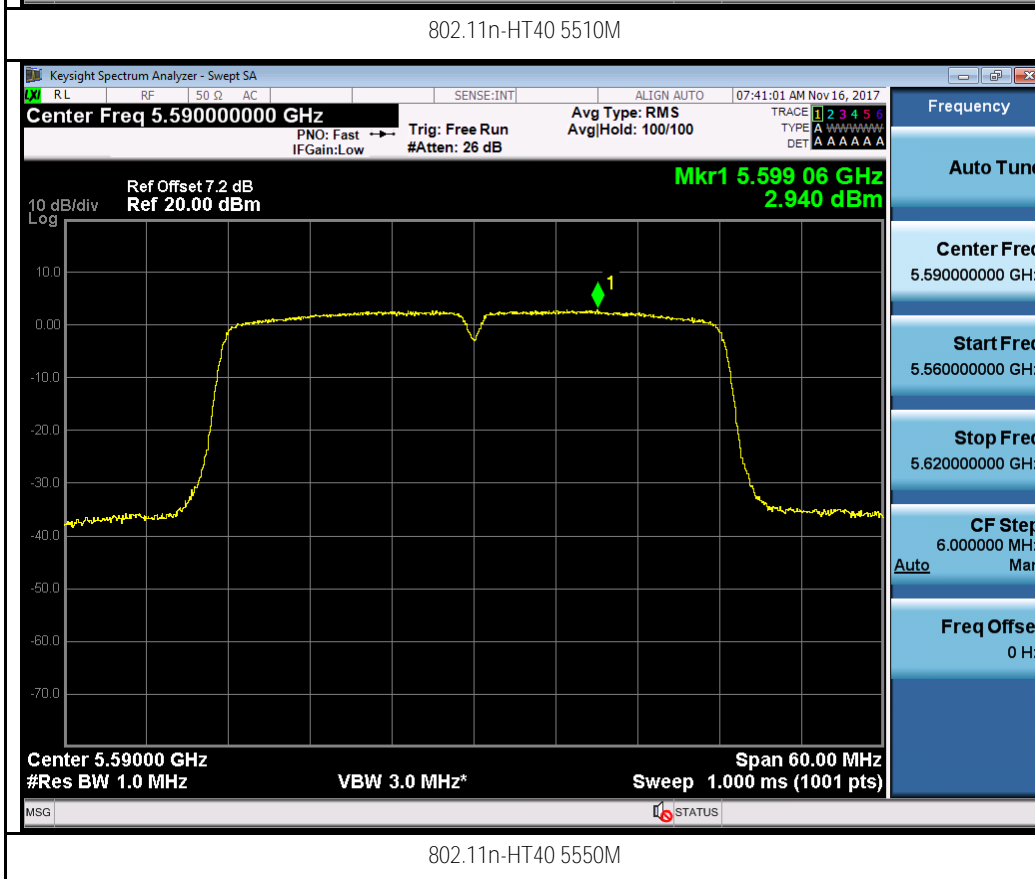

Chain 1:

Test Plot for W56:

Chain 0:

Chain 1:

Test Plot for Crossband (W56 procedure):
Chain 0:

802.11n-HT40 5710M

802.11ac-VHT80 5690M

Chain 1:

Test Plot for Crossband (W58 procedure):
Chain 0:

802.11a-5720M

802.11n-HT20 5720M

802.11n-HT40 5710M

802.11ac-VHT80 5690M