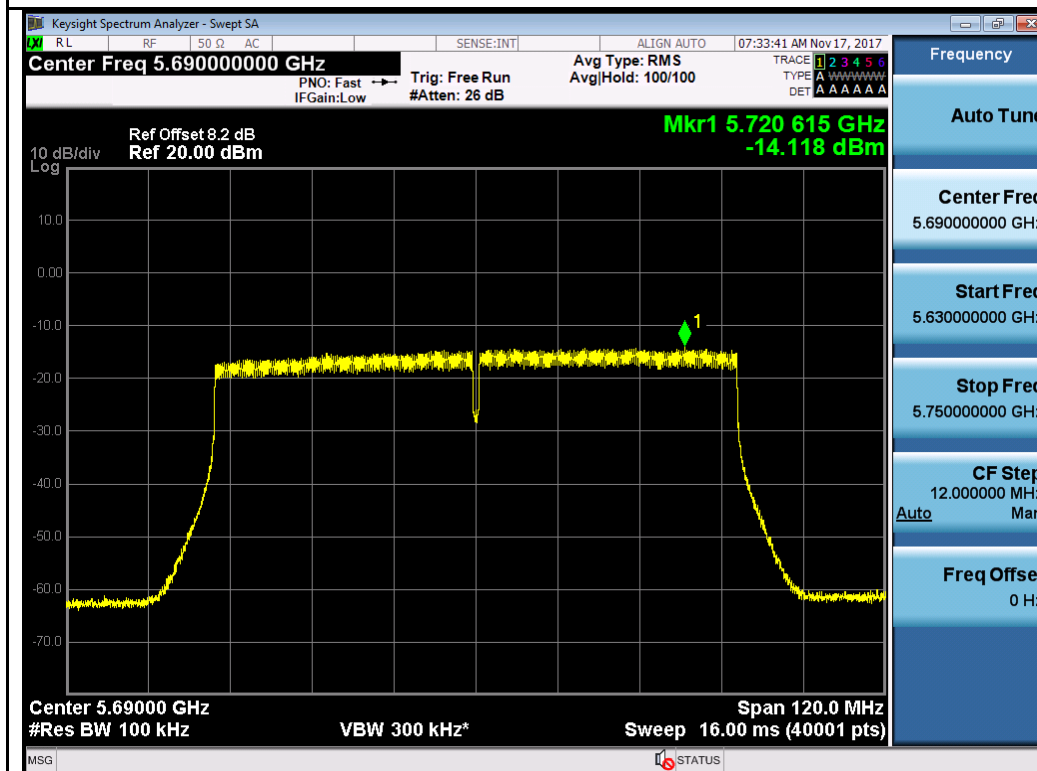

802.11n-HT20 5500M

802.11n-HT40 5510M

802.11n-HT40 5550M

Test Plot for Crossband (W56 procedure):
Chain 0:

Chain 1:

Test Plot for Crossband (W58 procedure):
Chain 0:

Chain 1:

T310S
Test Plot for W53:
Chain 0:

Chain 1:

Test Plot for W56:

Chain 0:

Chain 1:

Test Plot for Crossband (W56 procedure):
Chain 0:

802.11n-HT40 5710M

802.11ac-VHT80 5690M

Chain 1:

Test Plot for Crossband (W58 procedure):
Chain 0:

802.11a-5720M

802.11n-HT20 5720M

802.11n-HT40 5710M

802.11ac-VHT80 5690M