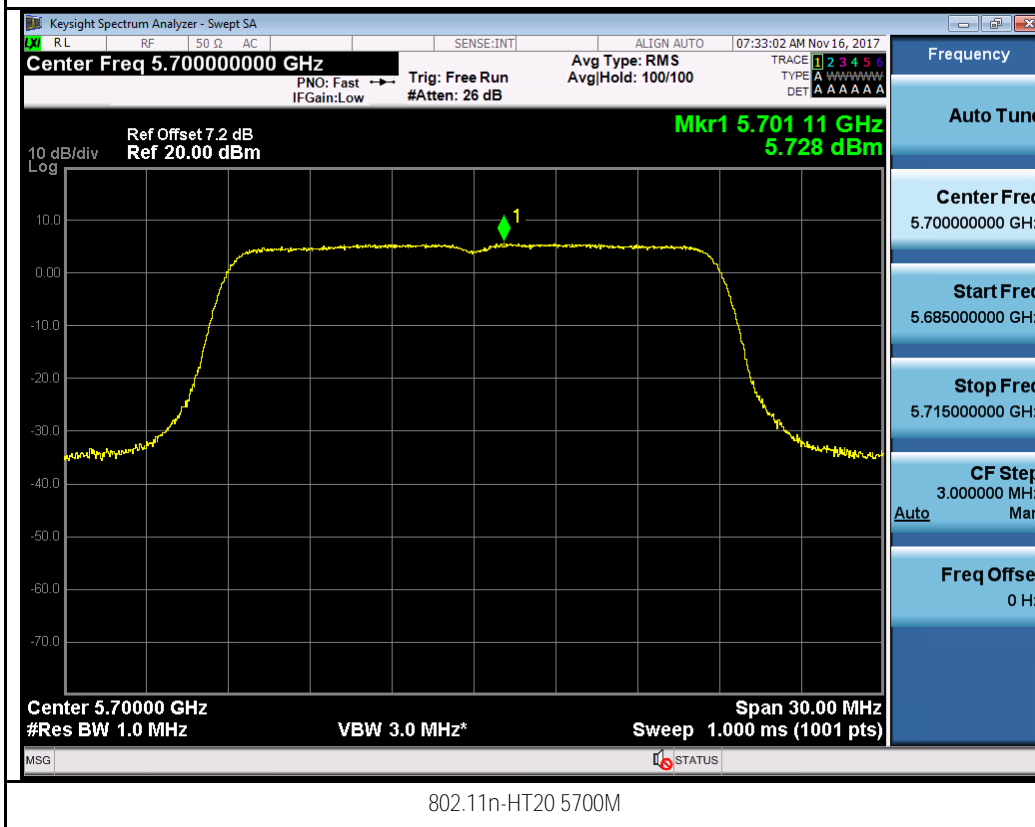

Chain 1:

Test Plot for W56:

Chain 0:

Chain 1:

Test Plot for Crossband (W56 procedure):
Chain 0:

802.11n-HT40 5710M

802.11ac-VHT80 5690M

Chain 1:

Test Plot for Crossband (W58 procedure):
Chain 0:

802.11a-5720M

802.11n-HT20 5720M

802.11n-HT40 5710M

802.11ac-VHT80 5690M