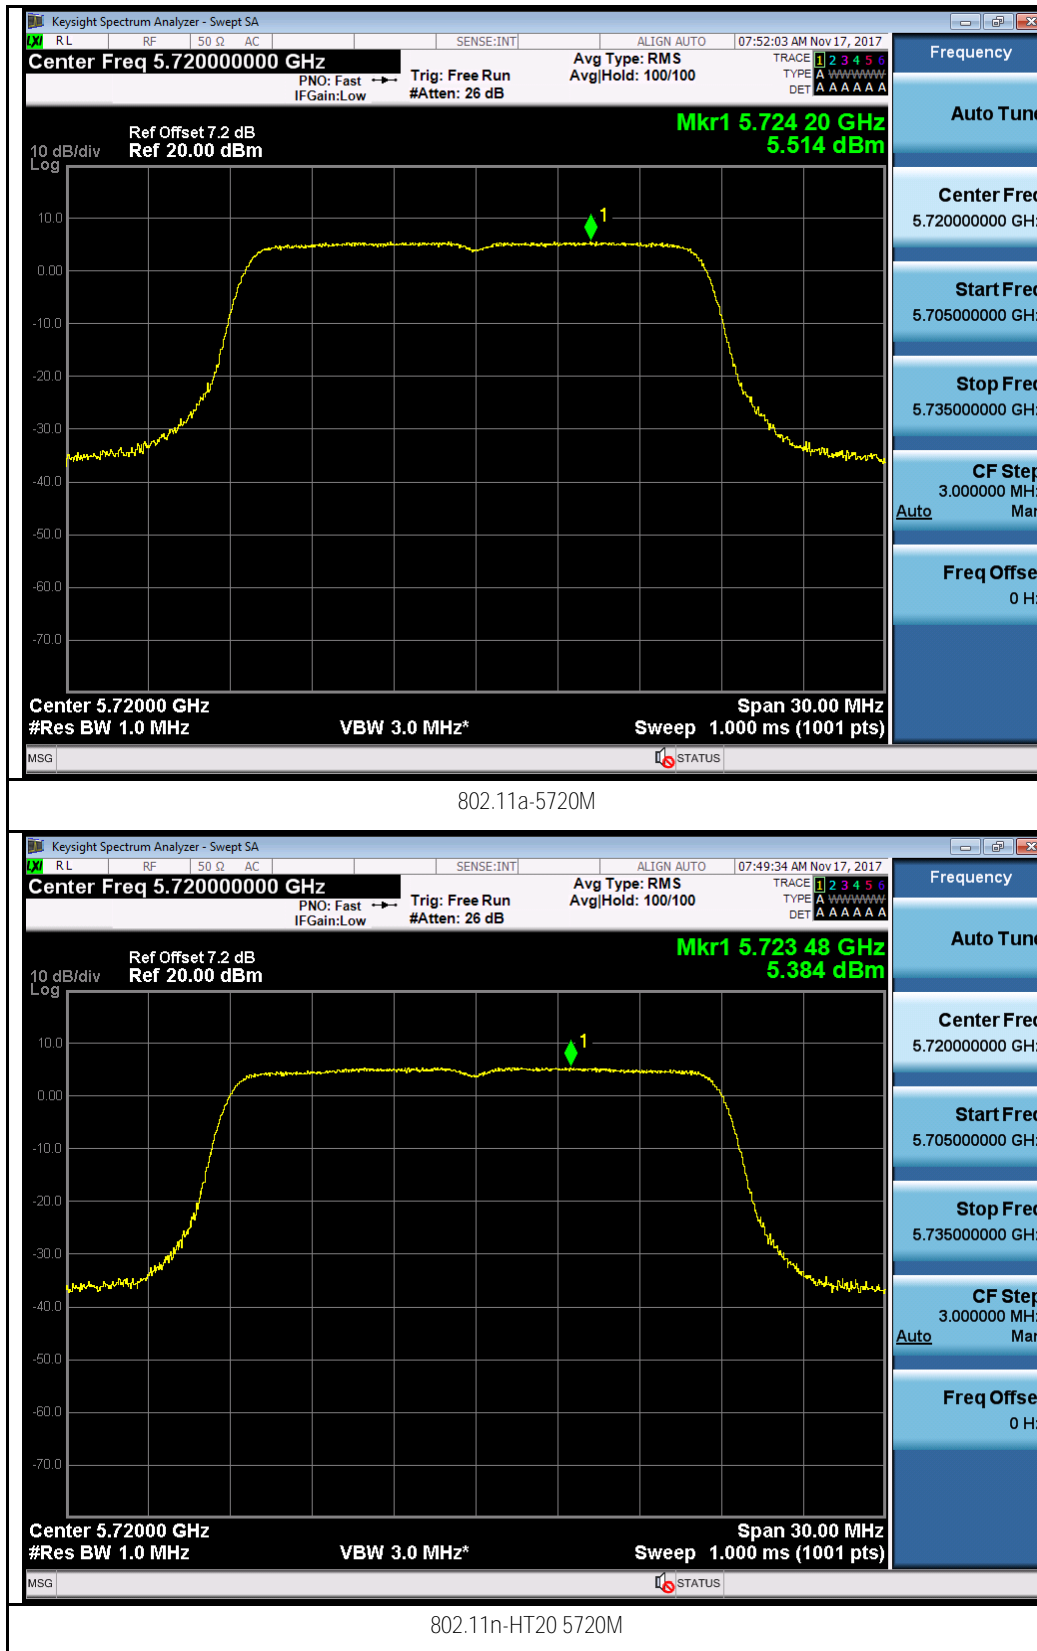

802.11n-HT20 5280M

802.11n-HT20 5320M

802.11n-HT40 5270M

802.11n-HT40 5310M

Test Plot for W56:

Chain 0:

Chain 1:

802.11a-5700M

802.11n-HT20 5500M

802.11n-HT40 5510M

802.11n-HT40 5550M

Test Plot for Crossband (W56 procedure):
Chain 0:

Chain 1:

Test Plot for Crossband (W58 procedure):
Chain 0:

Chain 1:

T310S
Test Plot for W53:
Chain 0:

Chain 1:

Test Plot for W56:

Chain 0:

Chain 1:

Test Plot for Crossband (W56 procedure):
Chain 0:

802.11n-HT40 5710M

802.11ac-VHT80 5690M

Chain 1:

Test Plot for Crossband (W58 procedure):
Chain 0:

802.11a-5720M

802.11n-HT20 5720M

802.11n-HT40 5710M

802.11ac-VHT80 5690M