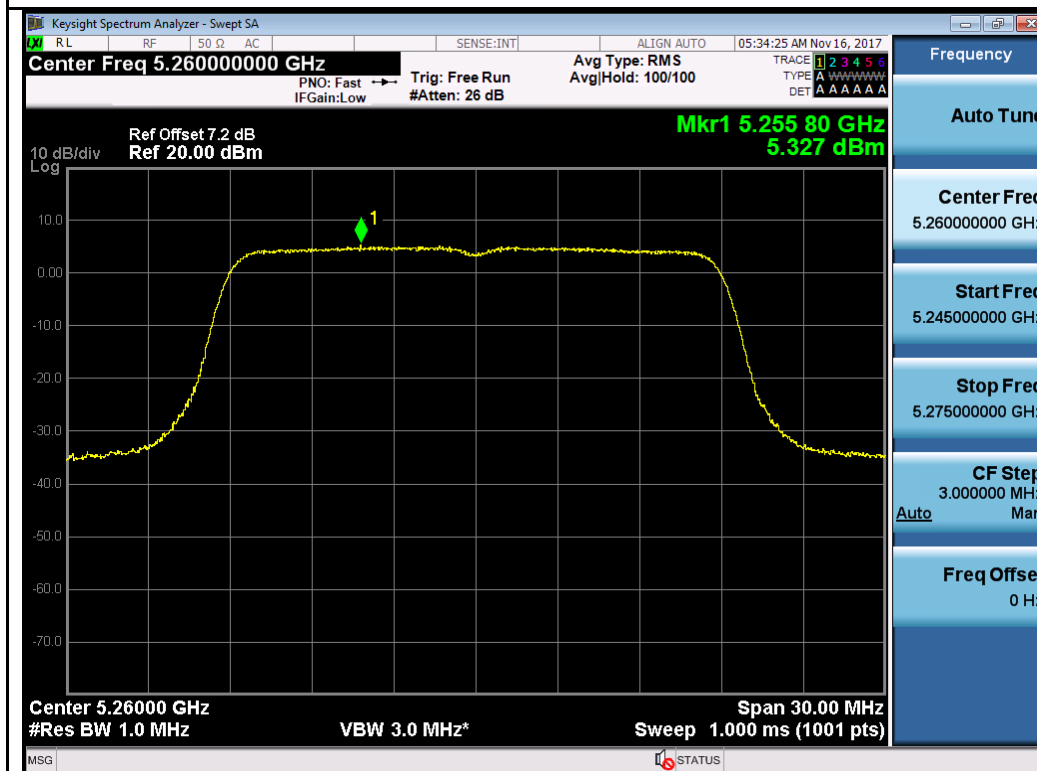

802.11n-HT20 5500M

802.11n-HT40 5510M

802.11n-HT40 5550M

Test Plot for Crossband (W56 procedure):
Chain 0:

Chain 1:

Test Plot for Crossband (W58 procedure):
Chain 0:

Chain 1:

T310S
Test Plot for W53:
Chain 0:

Chain 1:

Test Plot for W56:

Chain 0:

Chain 1:

Test Plot for Crossband (W56 procedure):
Chain 0:

802.11n-HT40 5710M

802.11ac-VHT80 5690M

Chain 1:

Test Plot for Crossband (W58 procedure):
Chain 0:

802.11a-5720M

802.11n-HT20 5720M

802.11n-HT40 5710M

802.11ac-VHT80 5690M