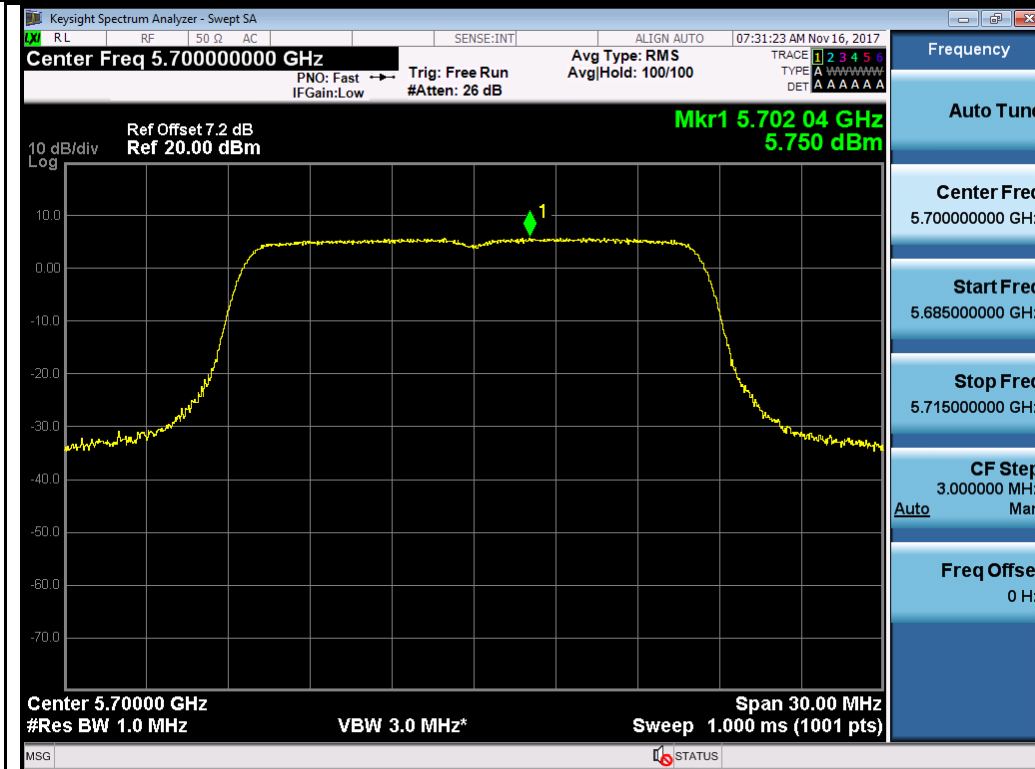

Chain 1:

Test Plot for W56:

Chain 0:

Chain 1:

Test Plot for Crossband (W56 procedure):
Chain 0:

802.11n-HT40 5710M

802.11ac-VHT80 5690M

Chain 1:

Test Plot for Crossband (W58 procedure):
Chain 0:

802.11a-5720M

802.11n-HT20 5720M

802.11n-HT40 5710M

802.11ac-VHT80 5690M