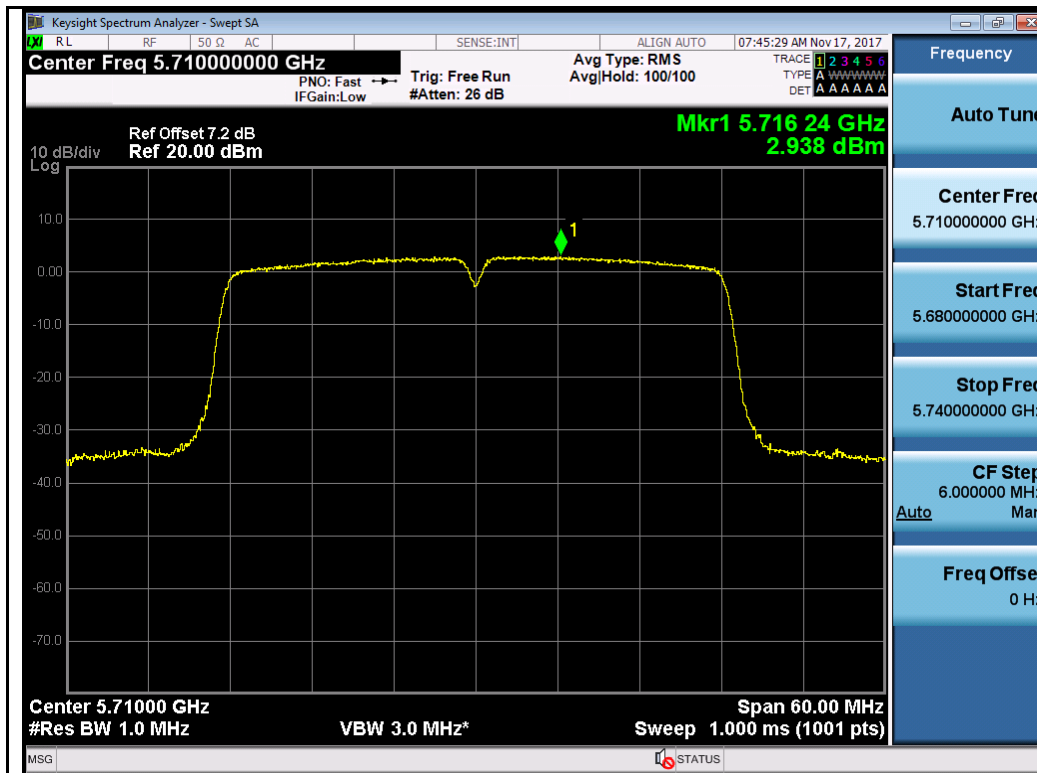

Chain 1:

Test Plot for W56:

Chain 0:

Chain 1:

Test Plot for Crossband (W56 procedure):
Chain 0:

802.11n-HT40 5710M

802.11ac-VHT80 5690M

Chain 1:

Test Plot for Crossband (W58 procedure):
Chain 0:

802.11a-5720M

802.11n-HT20 5720M

802.11n-HT40 5710M

802.11ac-VHT80 5690M