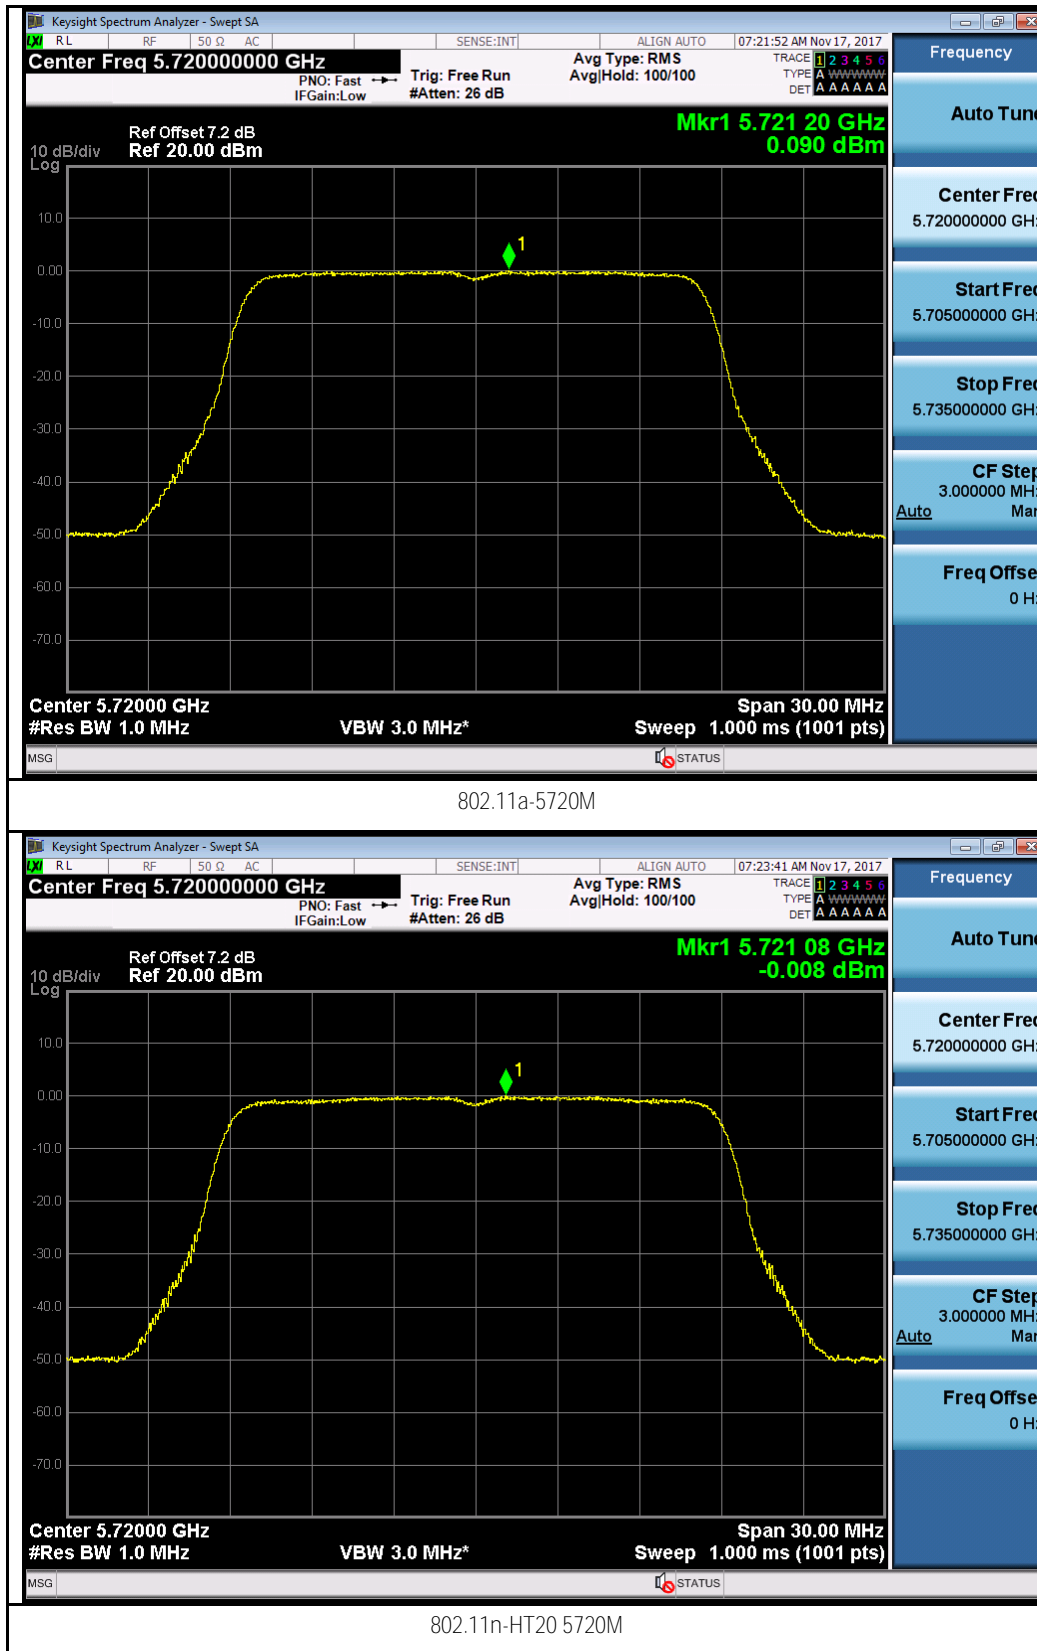

802.11n-HT20 5280M

802.11n-HT20 5320M

802.11n-HT40 5270M

802.11n-HT40 5310M

Test Plot for W56:

Chain 0:

Chain 1:

802.11a-5700M

802.11n-HT20 5500M

802.11n-HT40 5510M

802.11n-HT40 5550M

Test Plot for Crossband (W56 procedure):
Chain 0:

Chain 1:

Test Plot for Crossband (W58 procedure):
Chain 0:

Chain 1:

T310S
Test Plot for W53:
Chain 0:

Chain 1:

Test Plot for W56:

Chain 0:

Chain 1:

Test Plot for Crossband (W56 procedure):
Chain 0:

802.11n-HT40 5710M

802.11ac-VHT80 5690M

Chain 1:

Test Plot for Crossband (W58 procedure):
Chain 0:

802.11a-5720M

802.11n-HT20 5720M

802.11n-HT40 5710M

802.11ac-VHT80 5690M