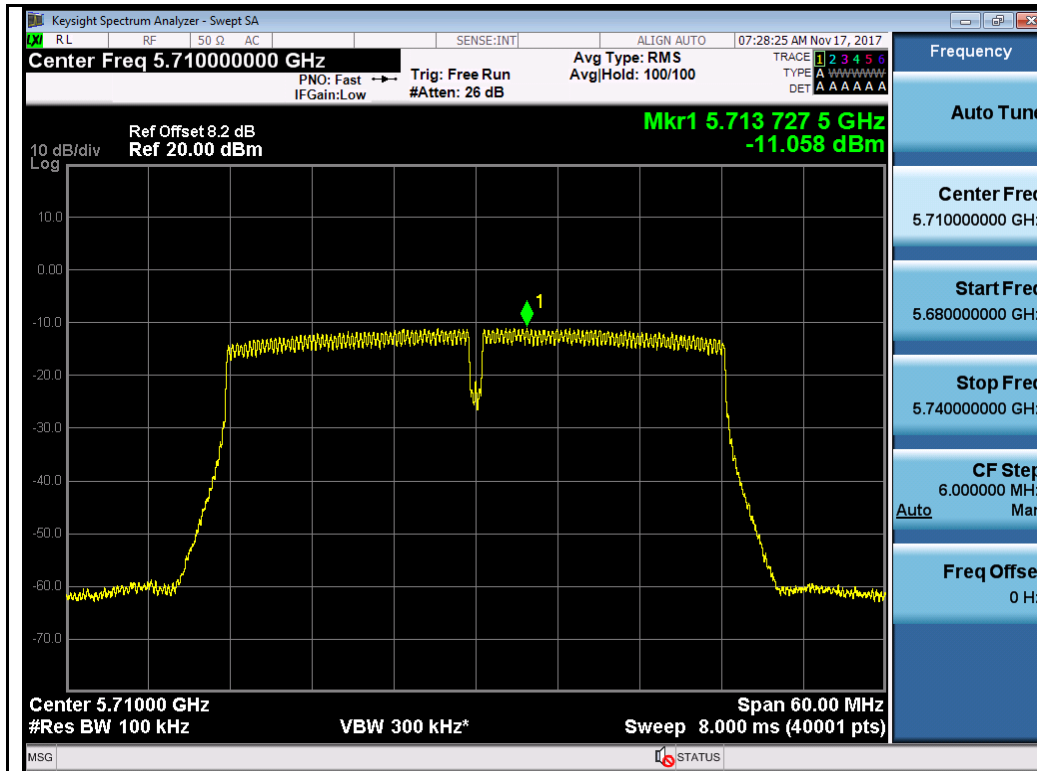

802.11n-HT20 5500M

802.11n-HT40 5510M

802.11n-HT40 5550M

Test Plot for Crossband (W56 procedure):
Chain 0:

Chain 1:

Test Plot for Crossband (W58 procedure):
Chain 0:

Chain 1:

T310S
Test Plot for W53:
Chain 0:

Chain 1:

Test Plot for W56:

Chain 0:

Chain 1:

Test Plot for Crossband (W56 procedure):
Chain 0:

802.11n-HT40 5710M

802.11ac-VHT80 5690M

Chain 1:

Test Plot for Crossband (W58 procedure):
Chain 0:

802.11a-5720M

802.11n-HT20 5720M

802.11n-HT40 5710M

802.11ac-VHT80 5690M