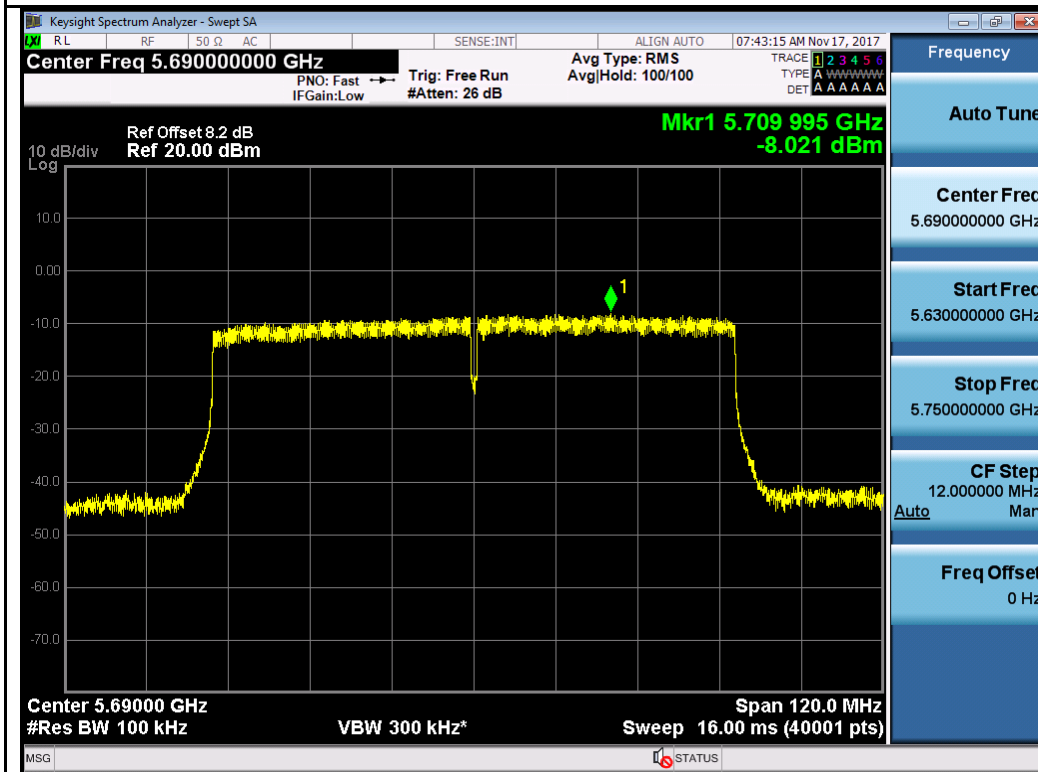

Test Plot for Crossband (W58 procedure):
Chain 0:

802.11a-5720M

802.11n-HT20 5720M

802.11n-HT40 5710M

802.11ac-VHT80 5690M