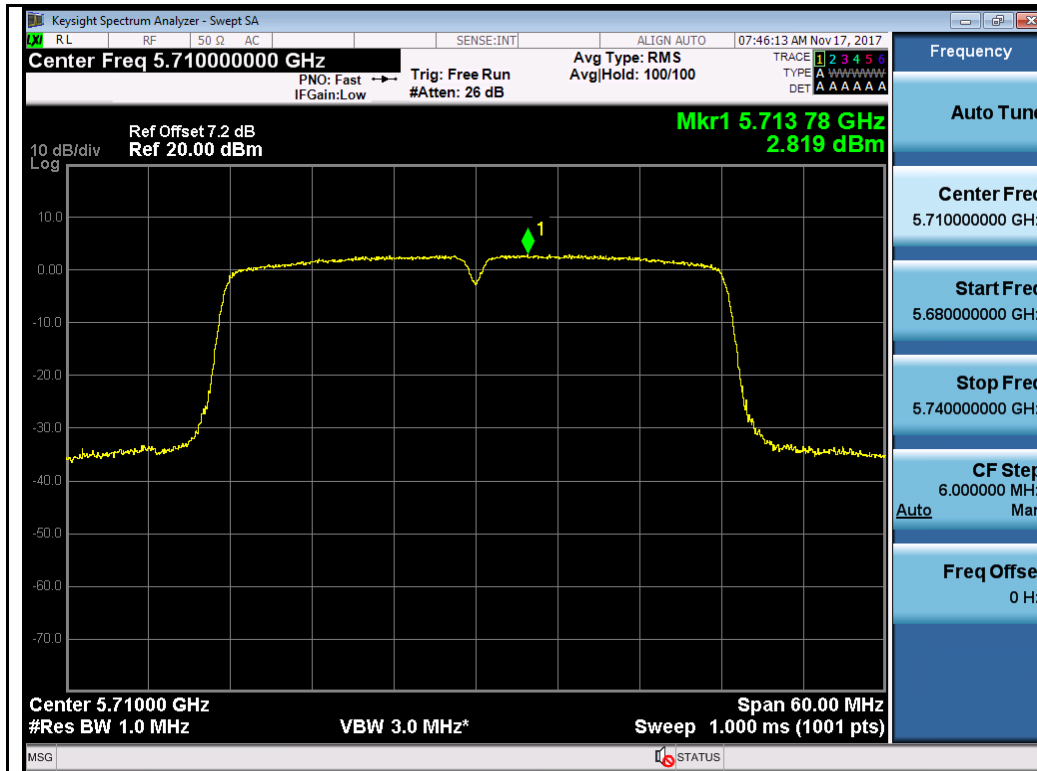

Chain 1:

Test Plot for W56:

Chain 0:

Chain 1:

Test Plot for Crossband (W56 procedure):
Chain 0:

802.11n-HT40 5710M

802.11ac-VHT80 5690M

Chain 1:

Test Plot for Crossband (W58 procedure):
Chain 0:

802.11a-5720M

802.11n-HT20 5720M

802.11n-HT40 5710M

802.11ac-VHT80 5690M