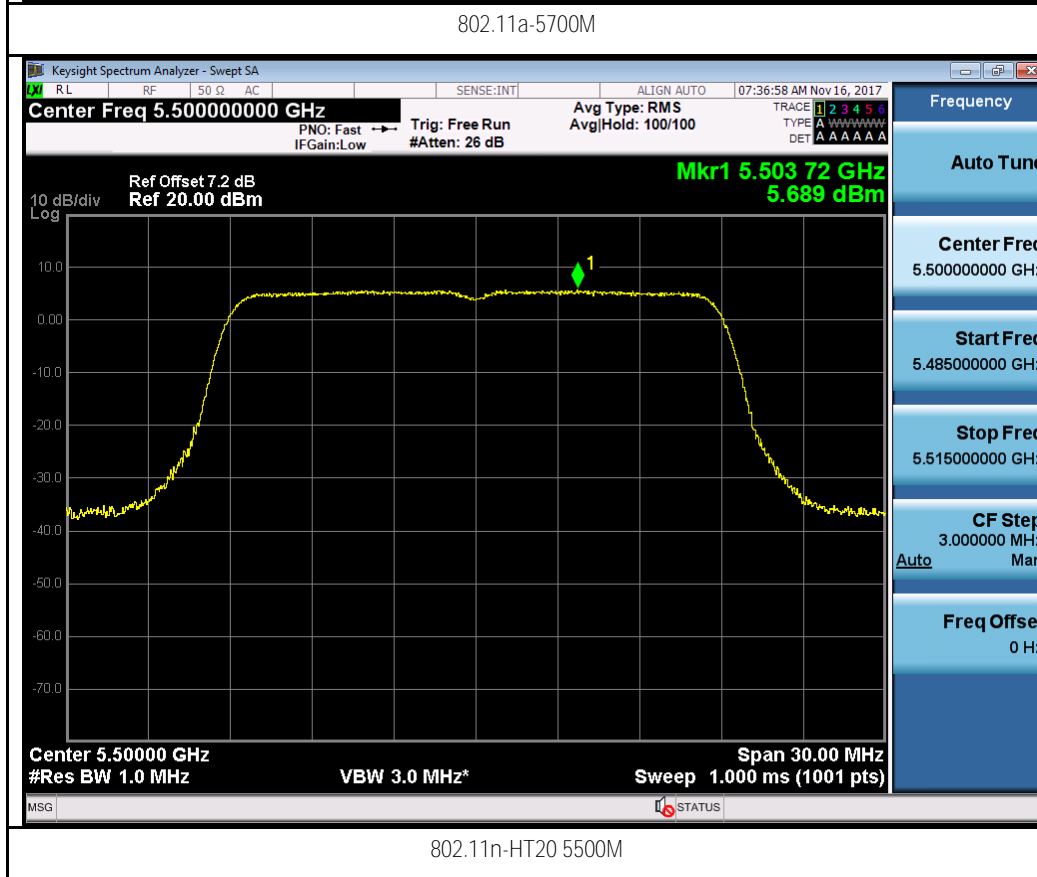

Chain 1:

Test Plot for W56:

Chain 0:

Chain 1:

Test Plot for Crossband (W56 procedure):
Chain 0:

802.11n-HT40 5710M

802.11ac-VHT80 5690M

Chain 1:

Test Plot for Crossband (W58 procedure):
Chain 0:

802.11a-5720M

802.11n-HT20 5720M

802.11n-HT40 5710M

802.11ac-VHT80 5690M