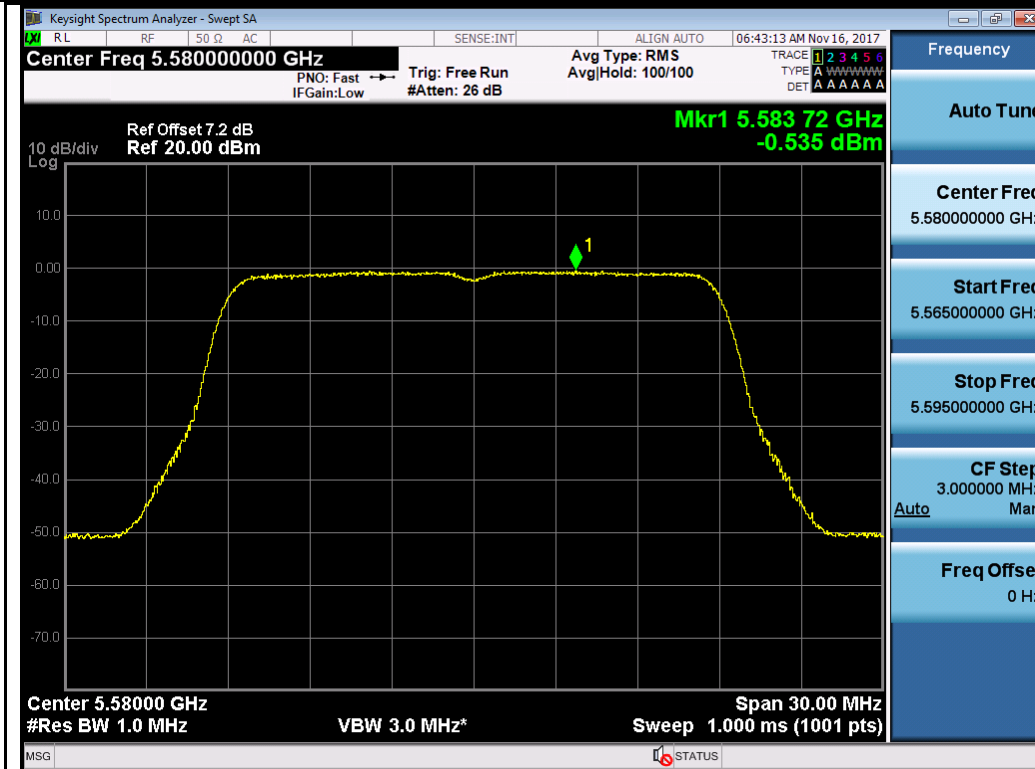

802.11n-HT20 5280M

802.11n-HT20 5320M

802.11n-HT40 5270M

802.11n-HT40 5310M

Test Plot for W56:

Chain 0:

Chain 1:

802.11a-5700M

802.11n-HT20 5500M

802.11n-HT40 5510M

802.11n-HT40 5550M

Test Plot for Crossband (W56 procedure):
Chain 0:

Chain 1:

Test Plot for Crossband (W58 procedure):
Chain 0:

Chain 1:

T310S
Test Plot for W53:
Chain 0:

Chain 1:

Test Plot for W56:

Chain 0:

Chain 1:

Test Plot for Crossband (W56 procedure):
Chain 0:

802.11n-HT40 5710M

802.11ac-VHT80 5690M

Chain 1: