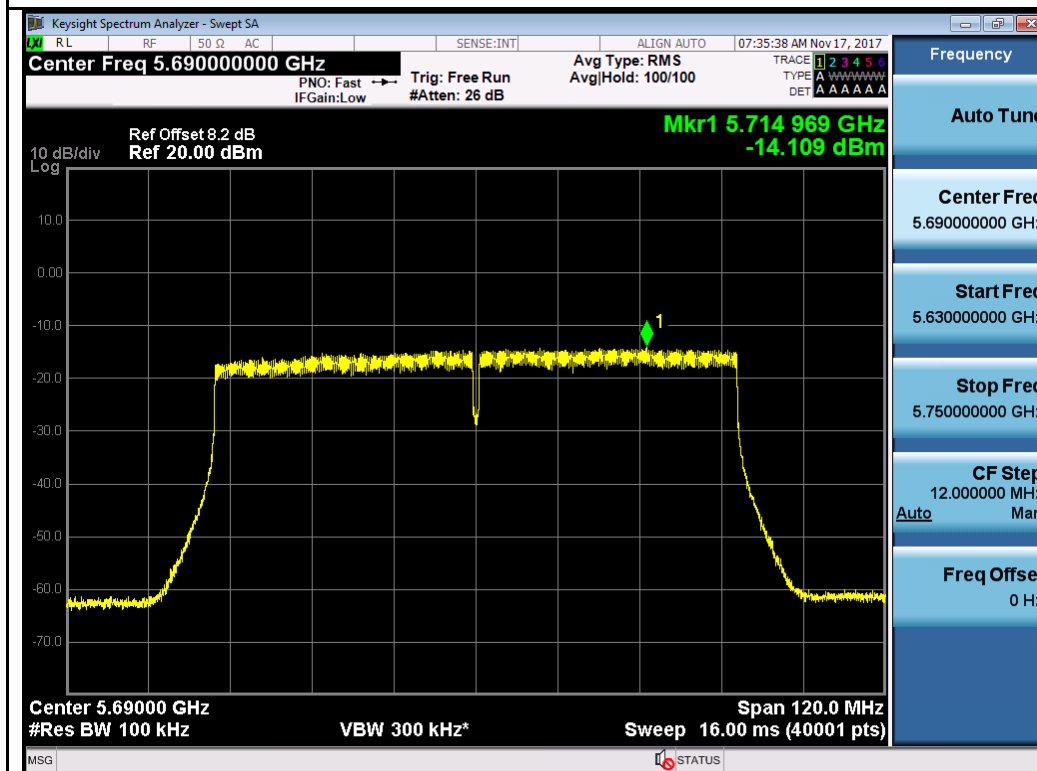

802.11n-HT20 5500M

802.11n-HT40 5510M

802.11n-HT40 5550M

Test Plot for Crossband (W56 procedure):
Chain 0:

Chain 1:

Test Plot for Crossband (W58 procedure):
Chain 0:

Chain 1:

T310S
Test Plot for W53:
Chain 0:

Chain 1:

Test Plot for W56:

Chain 0:

Chain 1:

Test Plot for Crossband (W56 procedure):
Chain 0:

802.11n-HT40 5710M

802.11ac-VHT80 5690M

Chain 1:

Test Plot for Crossband (W58 procedure):
Chain 0:

802.11a-5720M

802.11n-HT20 5720M

802.11n-HT40 5710M

802.11ac-VHT80 5690M