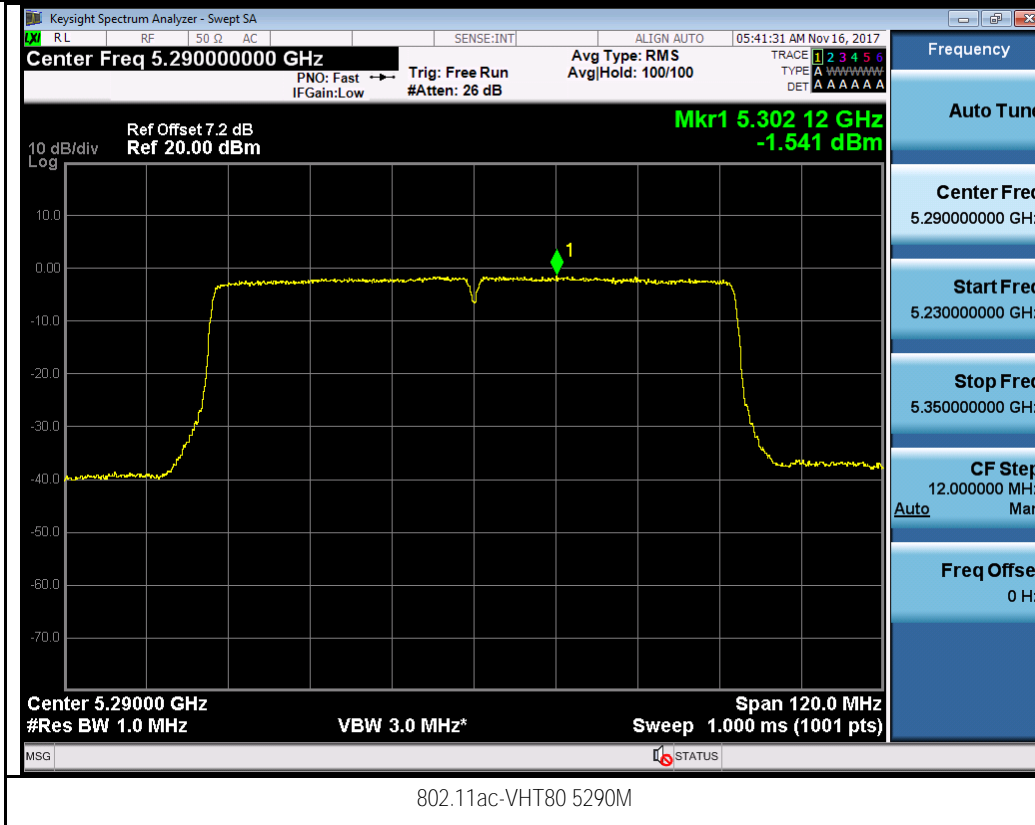

802.11n-HT20 5500M

802.11n-HT40 5510M

802.11n-HT40 5550M

Test Plot for Crossband (W56 procedure):
Chain 0:

Chain 1:

Test Plot for Crossband (W58 procedure):
Chain 0:

Chain 1:

T310S
Test Plot for W53:
Chain 0:

Chain 1:

Test Plot for W56:

Chain 0:

Chain 1:

Test Plot for Crossband (W56 procedure):
Chain 0:

802.11n-HT40 5710M

802.11ac-VHT80 5690M

Chain 1:

Test Plot for Crossband (W58 procedure):
Chain 0:

802.11a-5720M

802.11n-HT20 5720M

802.11n-HT40 5710M

802.11ac-VHT80 5690M