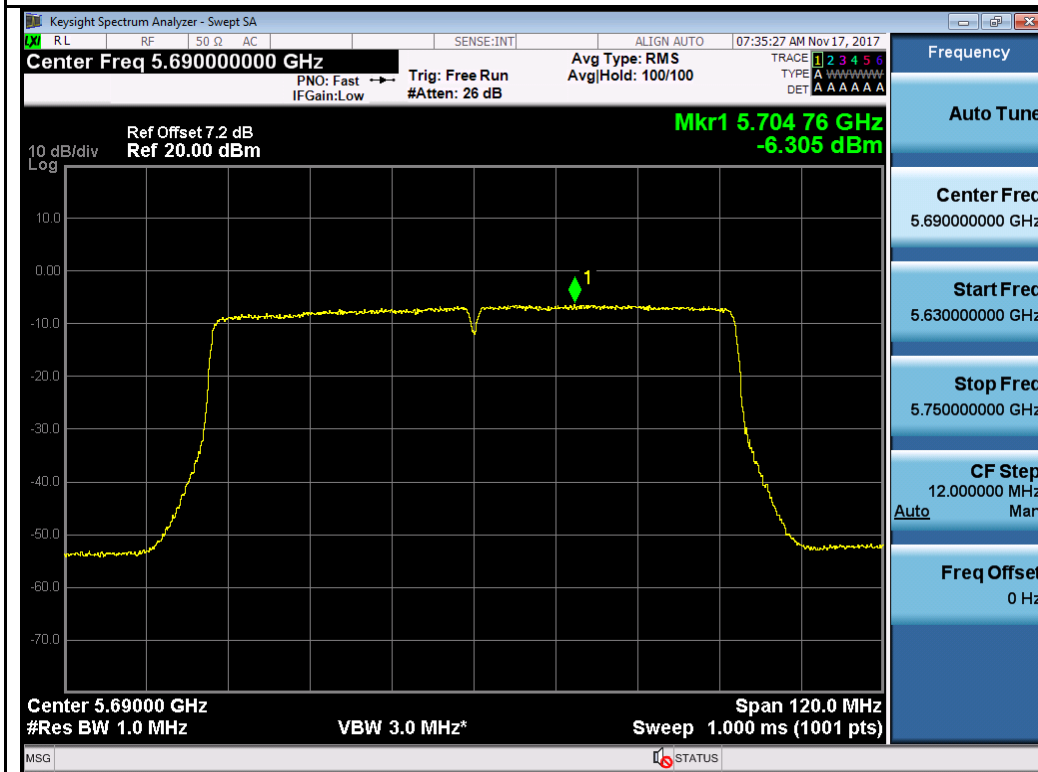

802.11n-HT20 5500M

802.11n-HT40 5510M

802.11n-HT40 5550M

Test Plot for Crossband (W56 procedure):
Chain 0:

Chain 1:

Test Plot for Crossband (W58 procedure):
Chain 0:

Chain 1:

T310S
Test Plot for W53:
Chain 0:

Chain 1:

Test Plot for W56:

Chain 0:

Chain 1:

Test Plot for Crossband (W56 procedure):
Chain 0:

802.11n-HT40 5710M

802.11ac-VHT80 5690M

Chain 1:

Test Plot for Crossband (W58 procedure):
Chain 0:

802.11a-5720M

802.11n-HT20 5720M

802.11n-HT40 5710M

802.11ac-VHT80 5690M