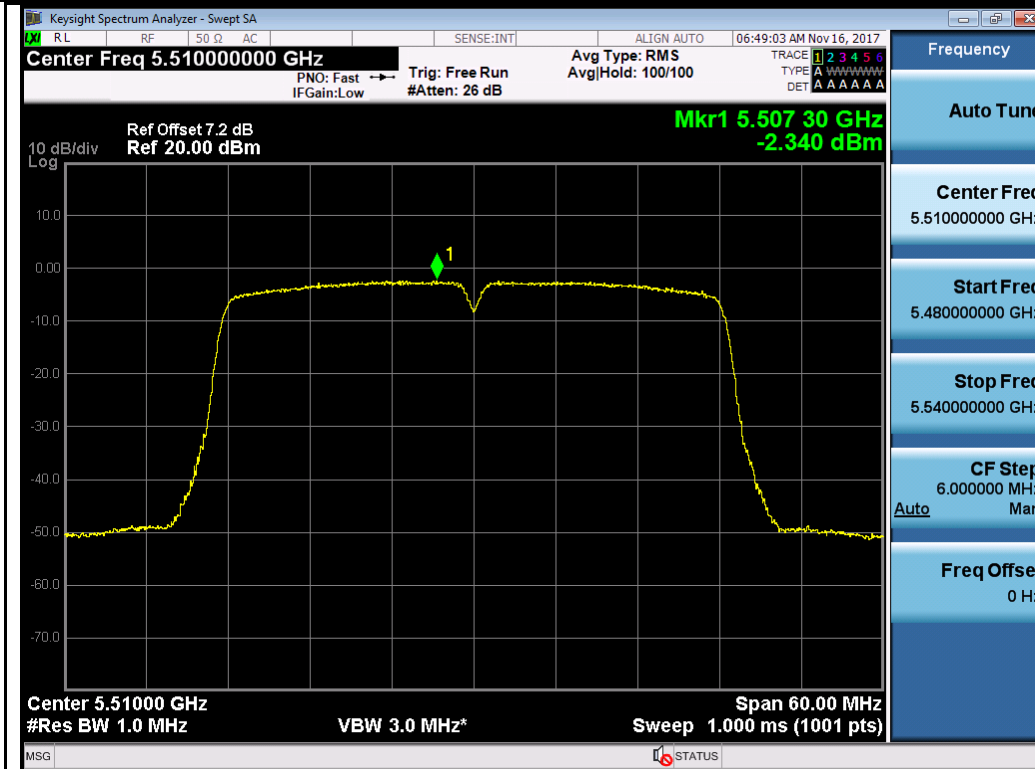

802.11n-HT20 5280M

802.11n-HT20 5320M

802.11n-HT40 5270M

802.11n-HT40 5310M

Test Plot for W56:

Chain 0:

Chain 1:

802.11a-5700M

802.11n-HT20 5500M

802.11n-HT40 5510M

802.11n-HT40 5550M

Test Plot for Crossband (W56 procedure):
Chain 0:

Chain 1:

Test Plot for Crossband (W58 procedure):
Chain 0:

Chain 1:

T310S
Test Plot for W53:
Chain 0:

Chain 1:

Test Plot for W56:

Chain 0:

Chain 1:

Test Plot for Crossband (W56 procedure):
Chain 0:

802.11n-HT40 5710M

802.11ac-VHT80 5690M

Chain 1:

Test Plot for Crossband (W58 procedure):
Chain 0:

802.11a-5720M

802.11n-HT20 5720M

802.11n-HT40 5710M

802.11ac-VHT80 5690M