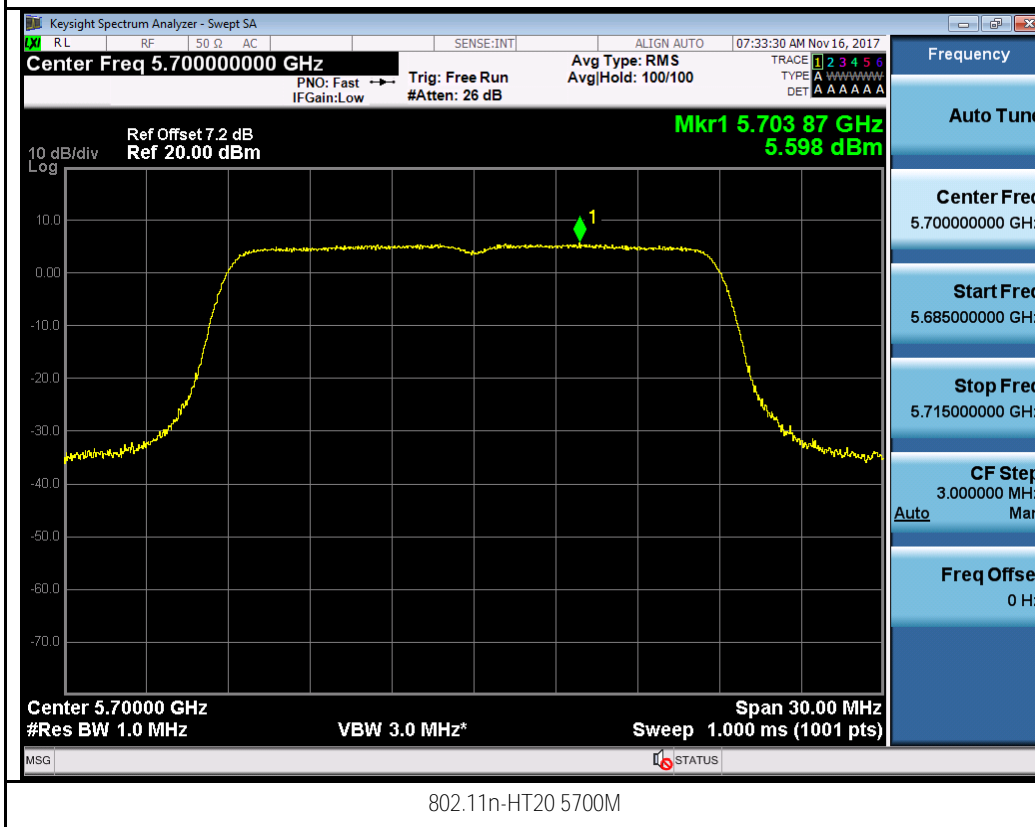

Chain 1:

Test Plot for W56:

Chain 0:

Chain 1:

Test Plot for Crossband (W56 procedure):
Chain 0:

802.11n-HT40 5710M

802.11ac-VHT80 5690M

Chain 1:

Test Plot for Crossband (W58 procedure):
Chain 0:

802.11a-5720M

802.11n-HT20 5720M

802.11n-HT40 5710M

802.11ac-VHT80 5690M