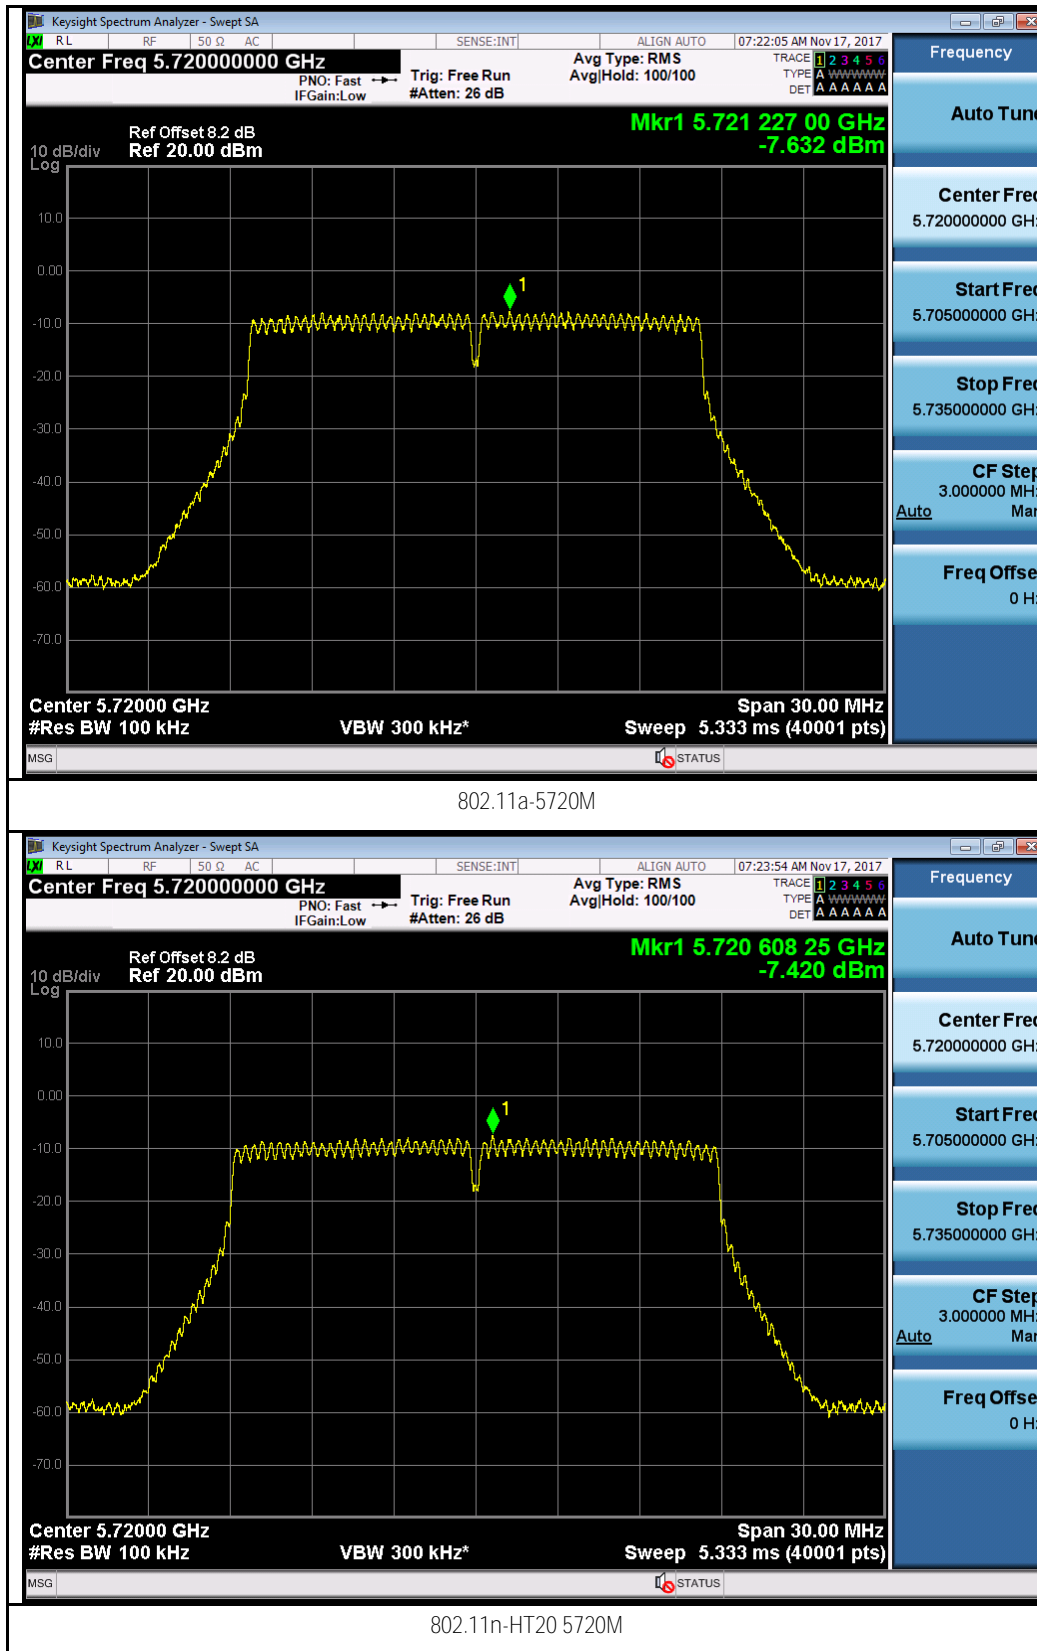

802.11n-HT20 5280M

802.11n-HT20 5320M

802.11n-HT40 5270M

802.11n-HT40 5310M

Test Plot for W56:

Chain 0:

Chain 1:

802.11a-5700M

802.11n-HT20 5500M

802.11n-HT40 5510M

802.11n-HT40 5550M

Test Plot for Crossband (W56 procedure):
Chain 0:

Chain 1:

Test Plot for Crossband (W58 procedure):
Chain 0:

Chain 1:

T310S
Test Plot for W53:
Chain 0:

Chain 1:

Test Plot for W56:

Chain 0:

Chain 1:

Test Plot for Crossband (W56 procedure):
Chain 0:

802.11n-HT40 5710M

802.11ac-VHT80 5690M

Chain 1:

Test Plot for Crossband (W58 procedure):
Chain 0:

802.11a-5720M

802.11n-HT20 5720M

802.11n-HT40 5710M

802.11ac-VHT80 5690M