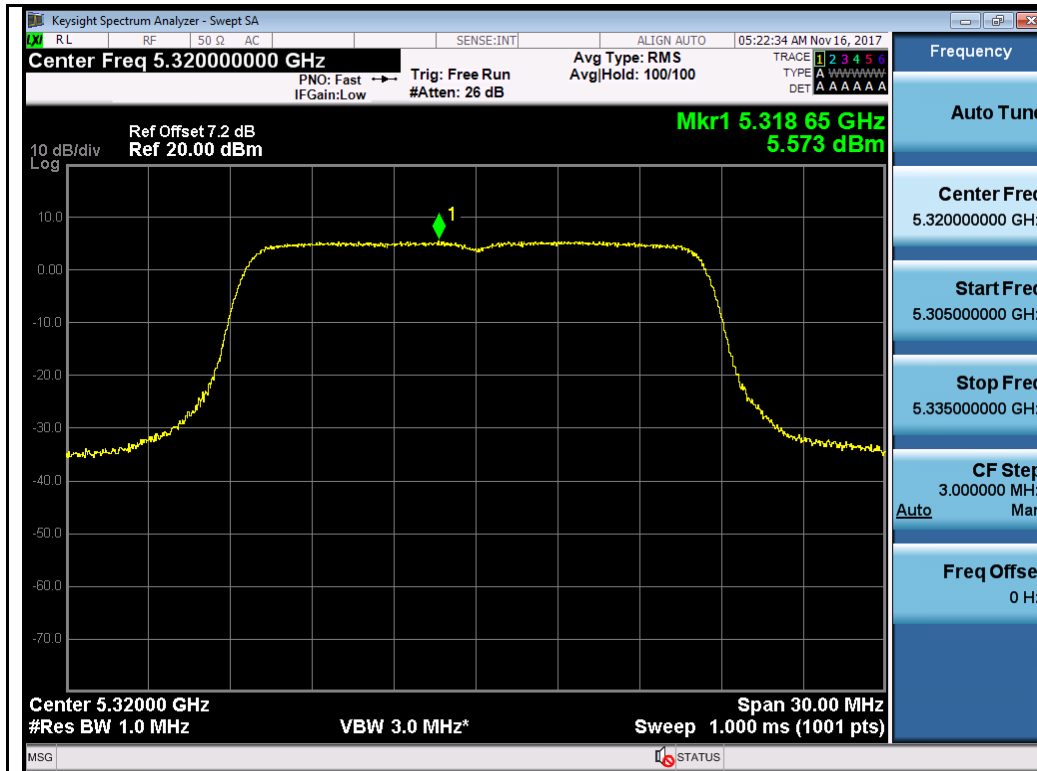

802.11n-HT20 5500M

802.11n-HT40 5510M

802.11n-HT40 5550M

Test Plot for Crossband (W56 procedure):
Chain 0:

Chain 1:

Test Plot for Crossband (W58 procedure):
Chain 0:

Chain 1:

T310S
Test Plot for W53:
Chain 0:

Chain 1:

Test Plot for W56:

Chain 0:

Chain 1:

Test Plot for Crossband (W56 procedure):
Chain 0:

802.11n-HT40 5710M

802.11ac-VHT80 5690M

Chain 1:

Test Plot for Crossband (W58 procedure):
Chain 0:

802.11a-5720M

802.11n-HT20 5720M

802.11n-HT40 5710M

802.11ac-VHT80 5690M