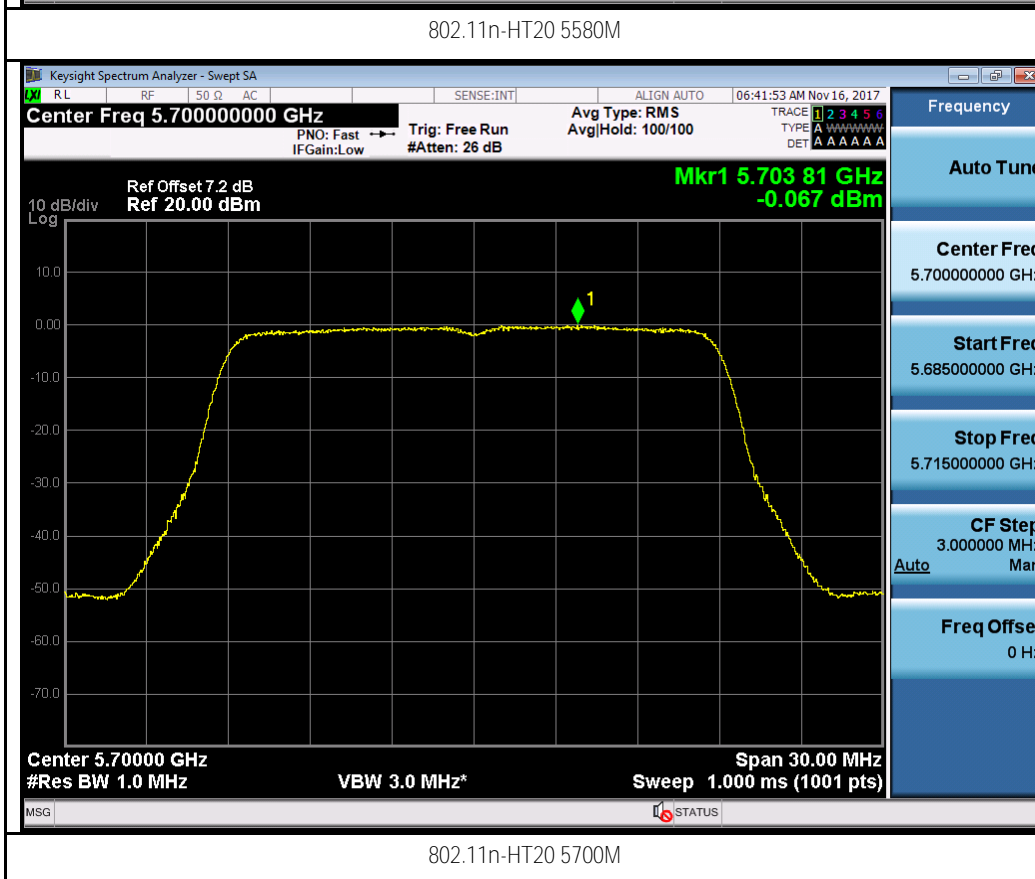

802.11n-HT20 5280M

802.11n-HT20 5320M

802.11n-HT40 5270M

802.11n-HT40 5310M

Test Plot for W56:

Chain 0:

Chain 1:

802.11a-5700M

802.11n-HT20 5500M

802.11n-HT40 5510M

802.11n-HT40 5550M

Test Plot for Crossband (W56 procedure):
Chain 0:

Chain 1:

Test Plot for Crossband (W58 procedure):
Chain 0:

Chain 1:

T310S
Test Plot for W53:
Chain 0:

Chain 1:

Test Plot for W56:

Chain 0:

Chain 1:

Test Plot for Crossband (W56 procedure):
Chain 0:

802.11n-HT40 5710M

802.11ac-VHT80 5690M

Chain 1:

Test Plot for Crossband (W58 procedure):
Chain 0:

802.11a-5720M

802.11n-HT20 5720M

802.11n-HT40 5710M

802.11ac-VHT80 5690M