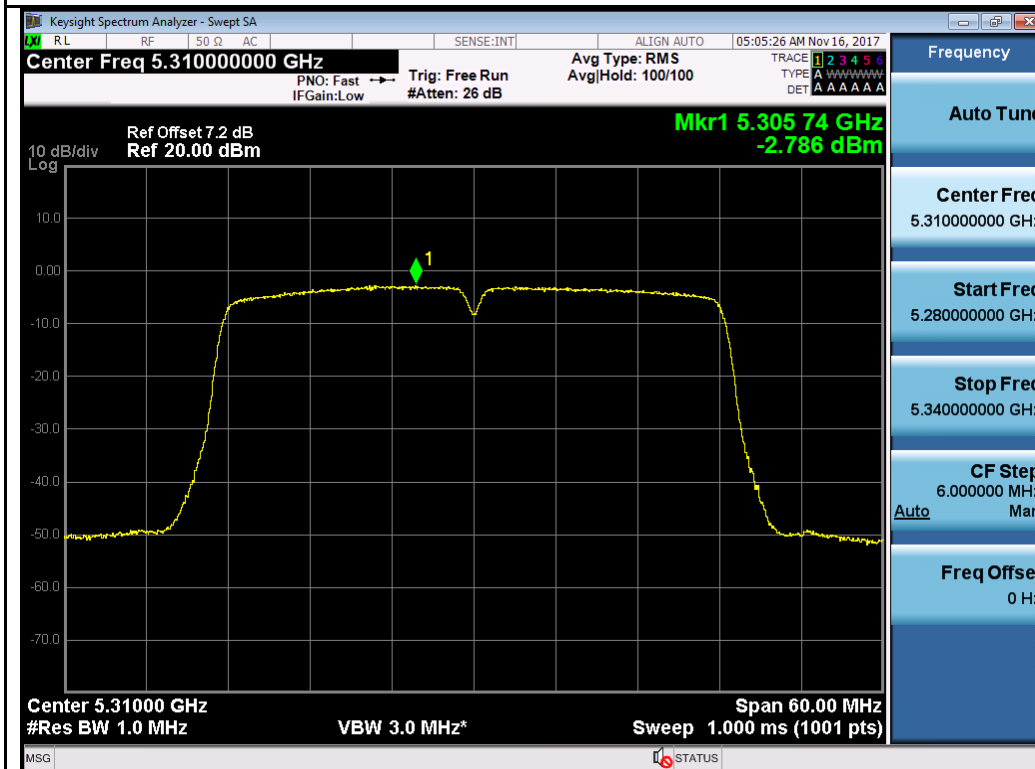

802.11n-HT20 5280M

802.11n-HT20 5320M

802.11n-HT40 5270M

802.11n-HT40 5310M

Test Plot for W56:

Chain 0:

Chain 1:

802.11a-5700M

802.11n-HT20 5500M

802.11n-HT40 5510M

802.11n-HT40 5550M

Test Plot for Crossband (W56 procedure):
Chain 0:

Chain 1:

Test Plot for Crossband (W58 procedure):
Chain 0:

Chain 1:

T310S
Test Plot for W53:
Chain 0:

Chain 1:

Test Plot for W56:

Chain 0:

Chain 1:

Test Plot for Crossband (W56 procedure):
Chain 0:

802.11n-HT40 5710M

802.11ac-VHT80 5690M

Chain 1: