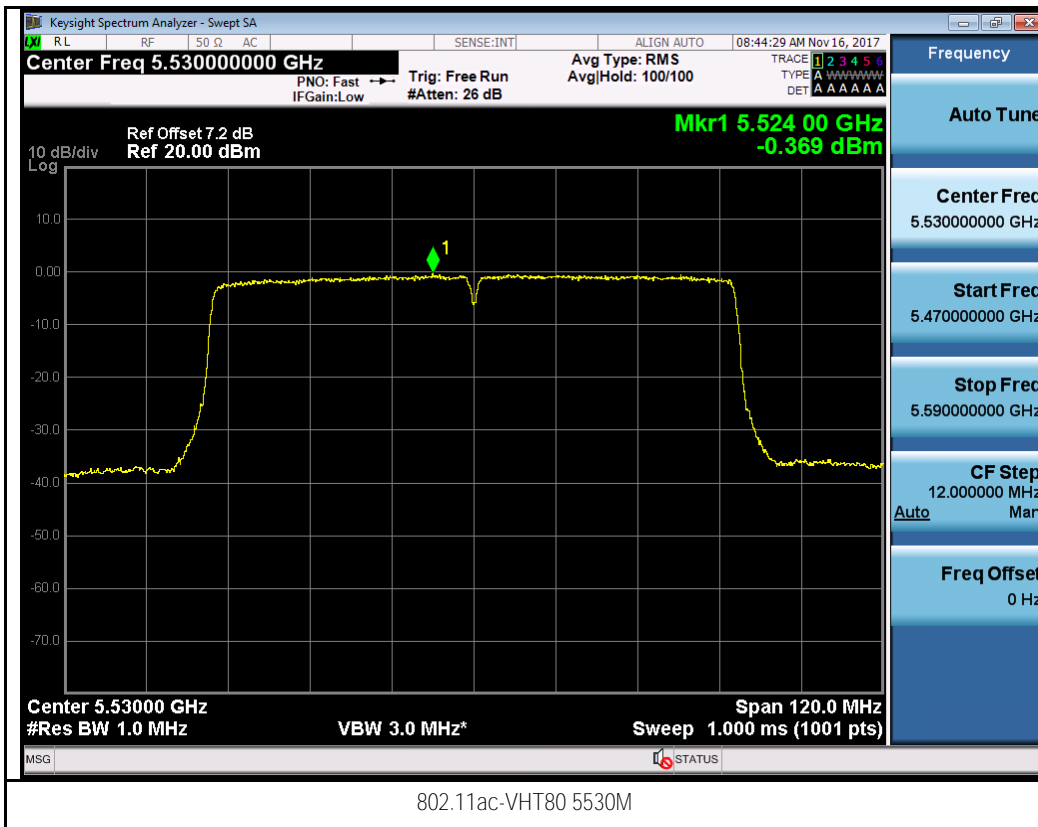

Chain 1:

Test Plot for W56:

Chain 0:

Chain 1:

Test Plot for Crossband (W56 procedure):
Chain 0:

802.11n-HT40 5710M

802.11ac-VHT80 5690M

Chain 1:

Test Plot for Crossband (W58 procedure):
Chain 0:

802.11a-5720M

802.11n-HT20 5720M

802.11n-HT40 5710M

802.11ac-VHT80 5690M