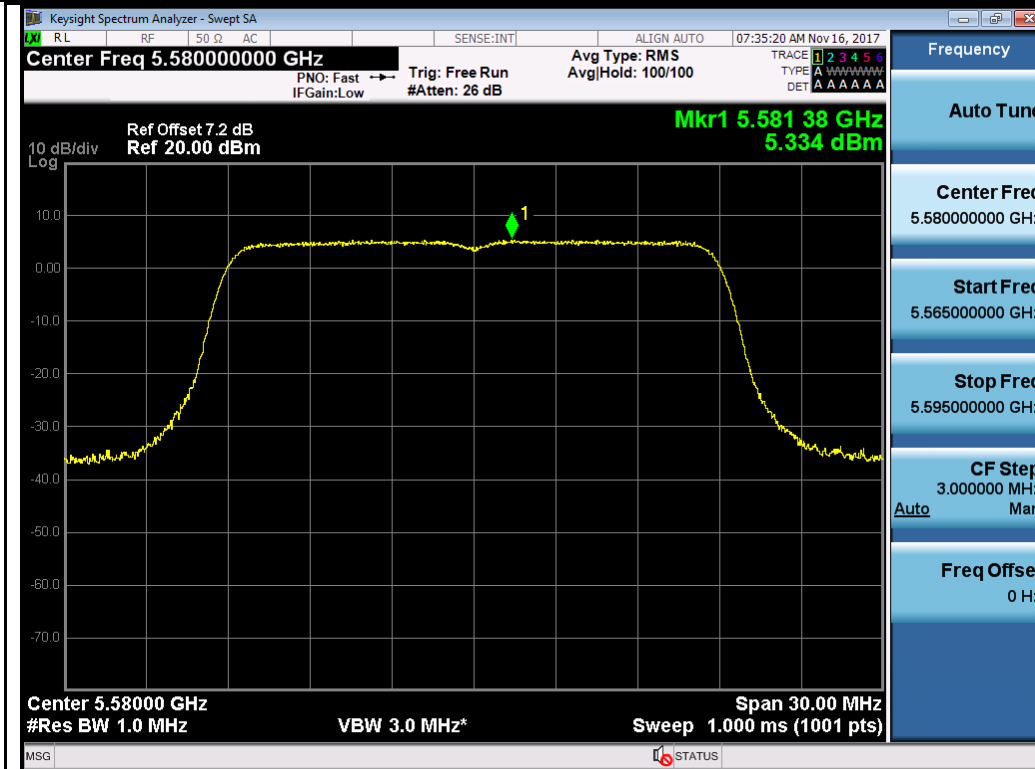

Chain 1:

Test Plot for W56:

Chain 0:

Chain 1:

Test Plot for Crossband (W56 procedure):
Chain 0:

802.11n-HT40 5710M

802.11ac-VHT80 5690M

Chain 1:

Test Plot for Crossband (W58 procedure):
Chain 0:

802.11a-5720M

802.11n-HT20 5720M

802.11n-HT40 5710M

802.11ac-VHT80 5690M