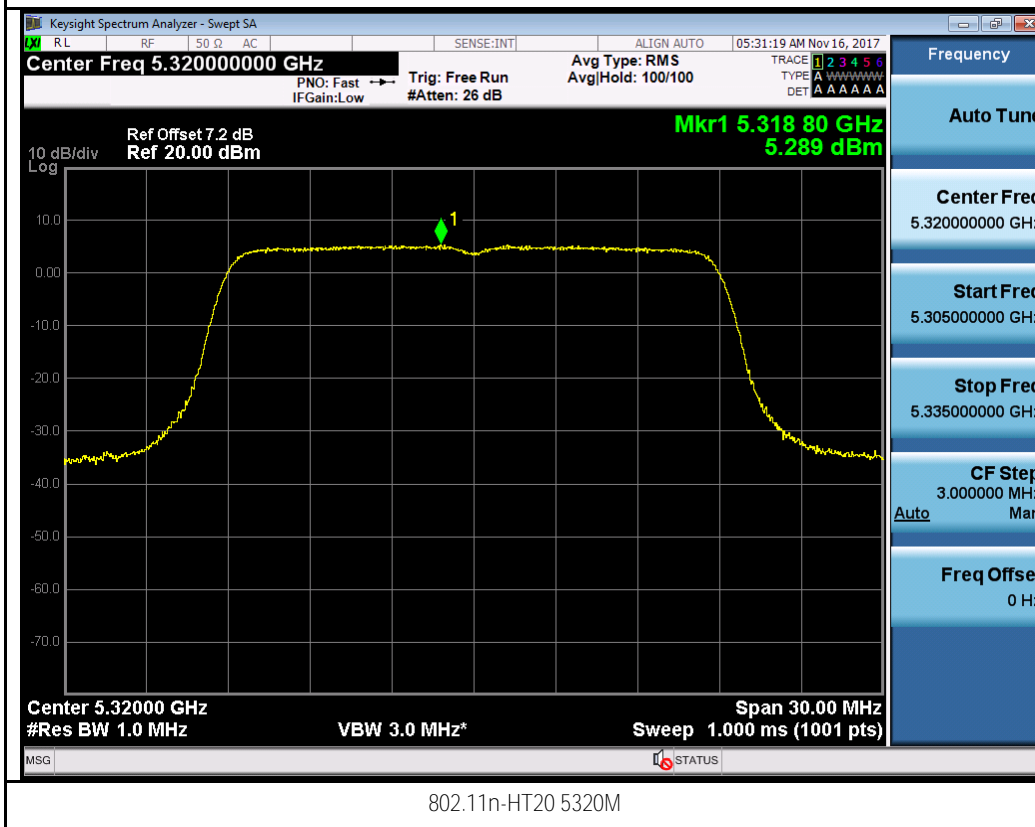

802.11n-HT20 5280M

802.11n-HT20 5320M

802.11n-HT40 5270M

802.11n-HT40 5310M

Test Plot for W56:

Chain 0:

Chain 1:

802.11a-5700M

802.11n-HT20 5500M

802.11n-HT40 5510M

802.11n-HT40 5550M

Test Plot for Crossband (W56 procedure):
Chain 0:

Chain 1:

Test Plot for Crossband (W58 procedure):
Chain 0:

Chain 1:

T310S
Test Plot for W53:
Chain 0:

Chain 1:

Test Plot for W56:

Chain 0:

Chain 1:

Test Plot for Crossband (W56 procedure):
Chain 0:

802.11n-HT40 5710M

802.11ac-VHT80 5690M

Chain 1:

Test Plot for Crossband (W58 procedure):
Chain 0:

802.11a-5720M

802.11n-HT20 5720M

802.11n-HT40 5710M

802.11ac-VHT80 5690M