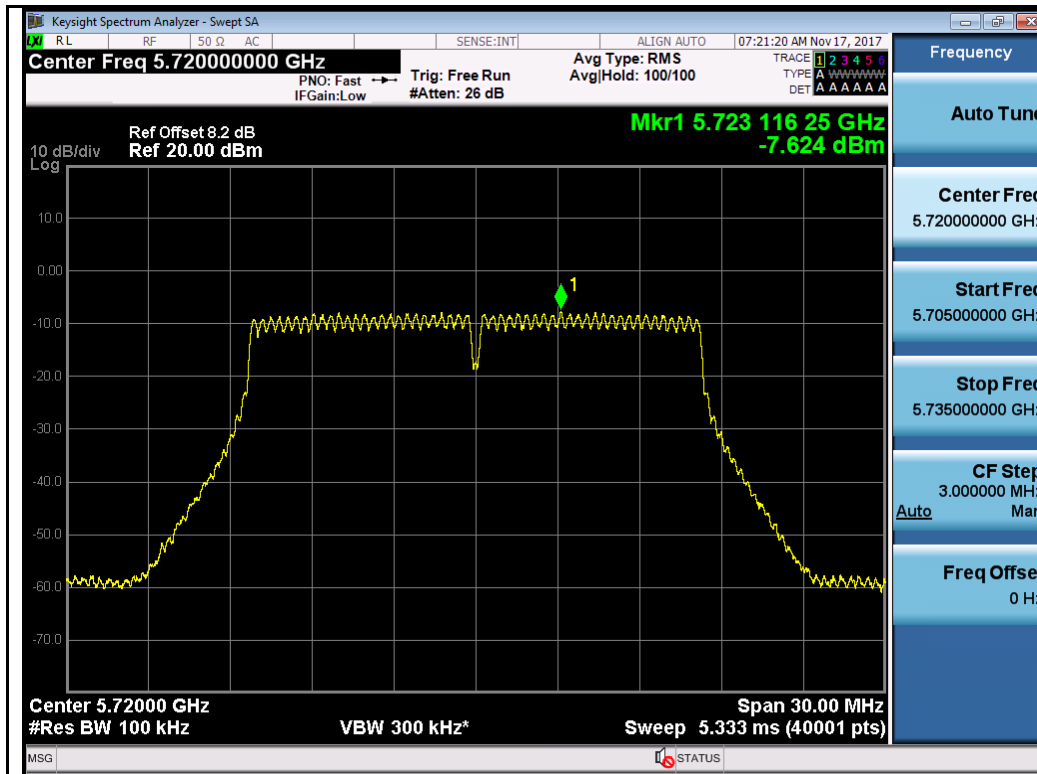

802.11n-HT20 5500M

802.11n-HT40 5510M

802.11n-HT40 5550M

Test Plot for Crossband (W56 procedure):
Chain 0:

Chain 1:

Test Plot for Crossband (W58 procedure):
Chain 0:

Chain 1:

T310S
Test Plot for W53:
Chain 0:

Chain 1:

Test Plot for W56:

Chain 0:

Chain 1:

Test Plot for Crossband (W56 procedure):
Chain 0:

802.11n-HT40 5710M

802.11ac-VHT80 5690M

Chain 1:

Test Plot for Crossband (W58 procedure):
Chain 0:

802.11a-5720M

802.11n-HT20 5720M

802.11n-HT40 5710M

802.11ac-VHT80 5690M