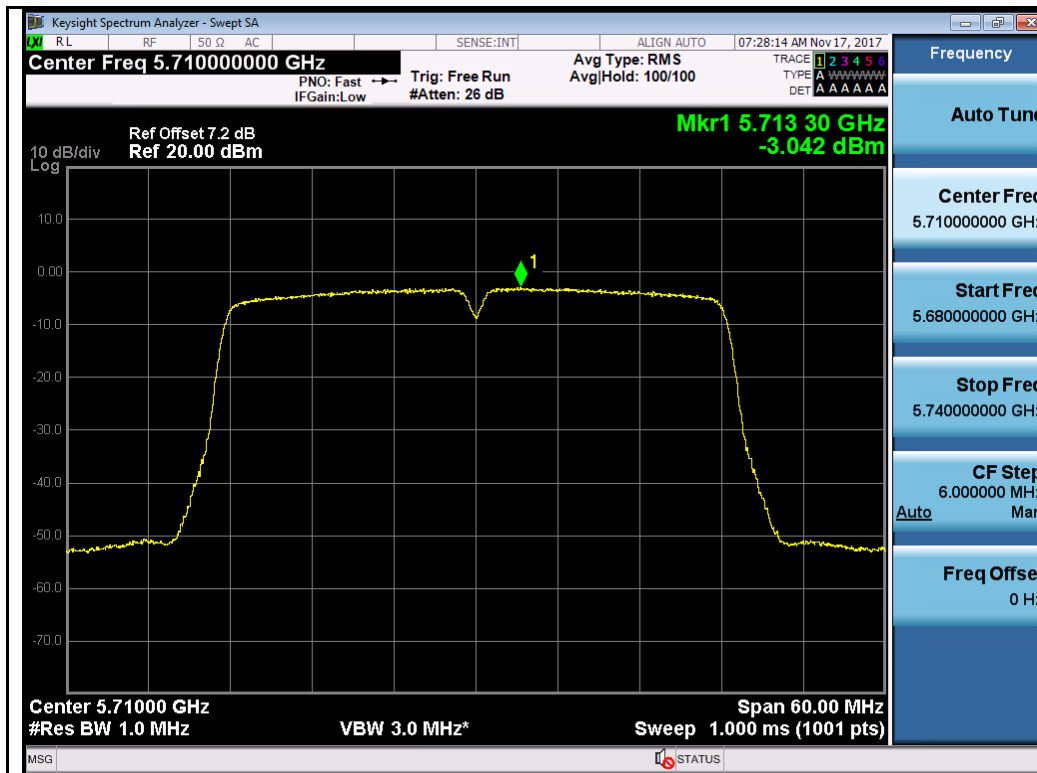

802.11n-HT20 5500M

802.11n-HT40 5510M

802.11n-HT40 5550M

Test Plot for Crossband (W56 procedure):
Chain 0:

Chain 1:

Test Plot for Crossband (W58 procedure):
Chain 0:

Chain 1:

T310S
Test Plot for W53:
Chain 0:

Chain 1:

Test Plot for W56:

Chain 0:

Chain 1:

Test Plot for Crossband (W56 procedure):
Chain 0:

802.11n-HT40 5710M

802.11ac-VHT80 5690M

Chain 1:

Test Plot for Crossband (W58 procedure):
Chain 0:

802.11a-5720M

802.11n-HT20 5720M

802.11n-HT40 5710M

802.11ac-VHT80 5690M