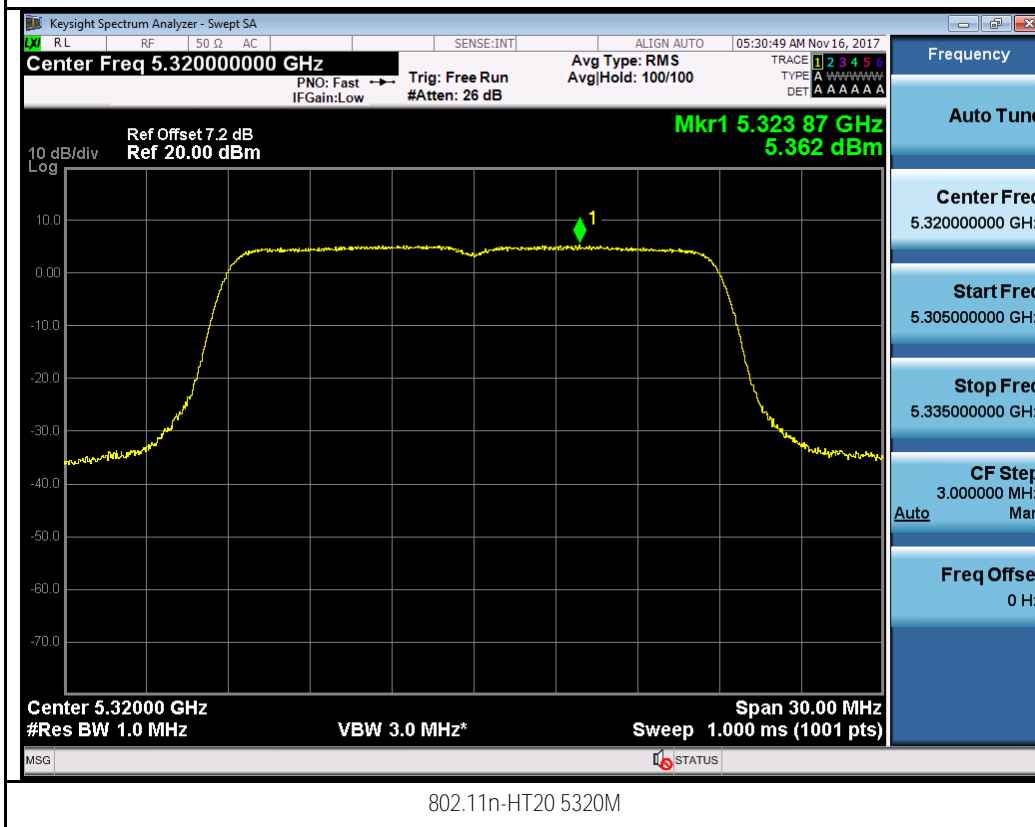

802.11n-HT20 5280M

802.11n-HT20 5320M

802.11n-HT40 5270M

802.11n-HT40 5310M

Test Plot for W56:

Chain 0:

Chain 1:

802.11a-5700M

802.11n-HT20 5500M

802.11n-HT40 5510M

802.11n-HT40 5550M

Test Plot for Crossband (W56 procedure):
Chain 0:

Chain 1:

Test Plot for Crossband (W58 procedure):
Chain 0:

Chain 1:

T310S
Test Plot for W53:
Chain 0:

Chain 1:

Test Plot for W56:

Chain 0:

Chain 1:

Test Plot for Crossband (W56 procedure):
Chain 0:

802.11n-HT40 5710M

802.11ac-VHT80 5690M

Chain 1:

Test Plot for Crossband (W58 procedure):
Chain 0:

802.11a-5720M

802.11n-HT20 5720M

802.11n-HT40 5710M

802.11ac-VHT80 5690M