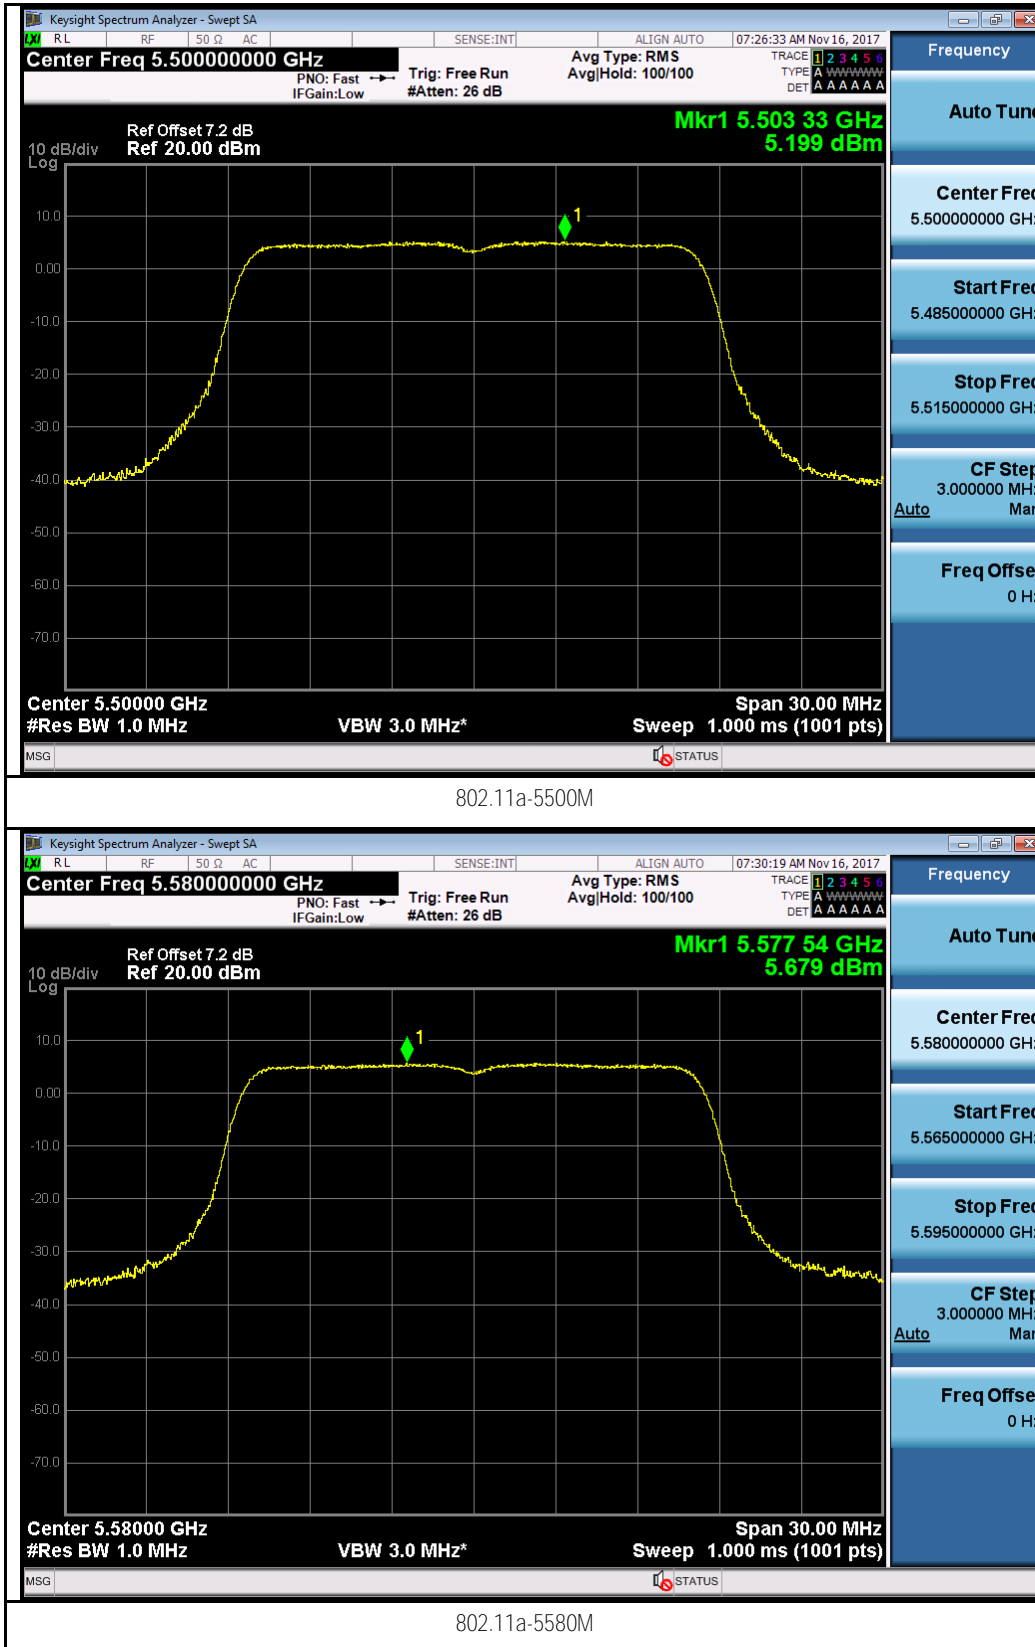

802.11n-HT20 5280M

802.11n-HT20 5320M

802.11n-HT40 5270M

802.11n-HT40 5310M

Test Plot for W56:

Chain 0:

Chain 1:

802.11a-5700M

802.11n-HT20 5500M

802.11n-HT40 5510M

802.11n-HT40 5550M

Test Plot for Crossband (W56 procedure):
Chain 0:

Chain 1:

Test Plot for Crossband (W58 procedure):
Chain 0:

Chain 1:

T310S
Test Plot for W53:
Chain 0:

Chain 1:

Test Plot for W56:

Chain 0:

Chain 1:

Test Plot for Crossband (W56 procedure):
Chain 0:

802.11n-HT40 5710M

802.11ac-VHT80 5690M

Chain 1:

Test Plot for Crossband (W58 procedure):
Chain 0:

802.11a-5720M

802.11n-HT20 5720M

802.11n-HT40 5710M

802.11ac-VHT80 5690M