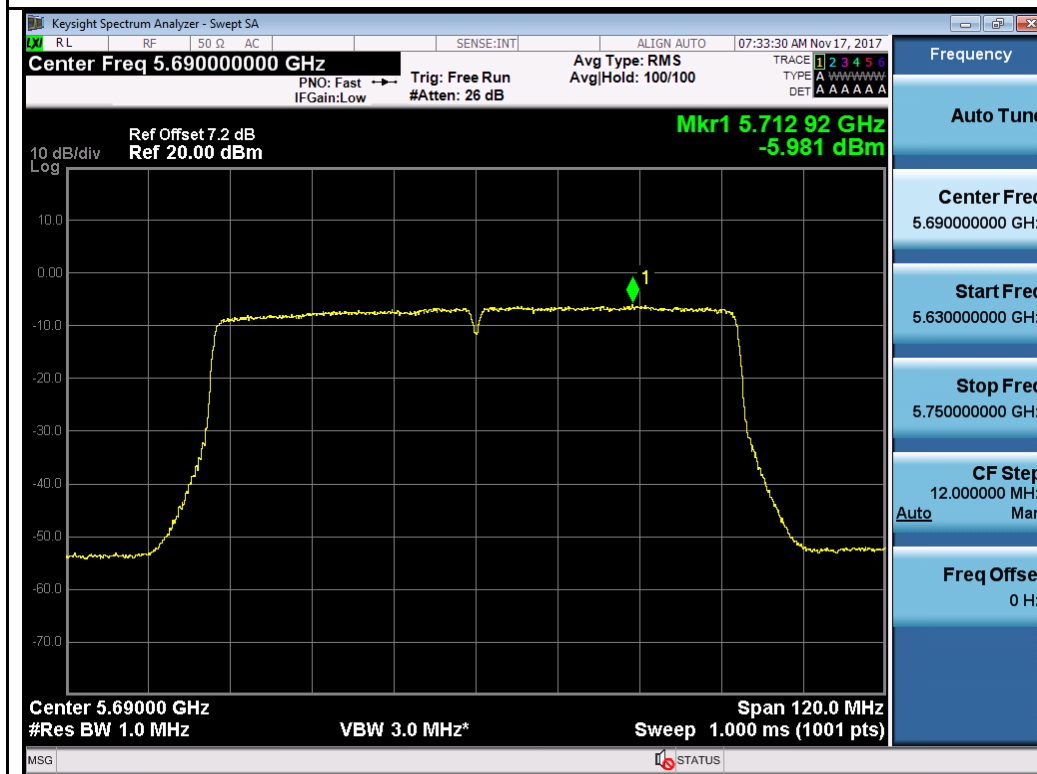

802.11n-HT20 5500M

802.11n-HT40 5510M

802.11n-HT40 5550M

Test Plot for Crossband (W56 procedure):
Chain 0:

Chain 1:

Test Plot for Crossband (W58 procedure):
Chain 0:

Chain 1:

T310S
Test Plot for W53:
Chain 0:

Chain 1:

Test Plot for W56:

Chain 0:

Chain 1:

Test Plot for Crossband (W56 procedure):
Chain 0:

802.11n-HT40 5710M

802.11ac-VHT80 5690M

Chain 1:

Test Plot for Crossband (W58 procedure):
Chain 0:

802.11a-5720M

802.11n-HT20 5720M

802.11n-HT40 5710M

802.11ac-VHT80 5690M