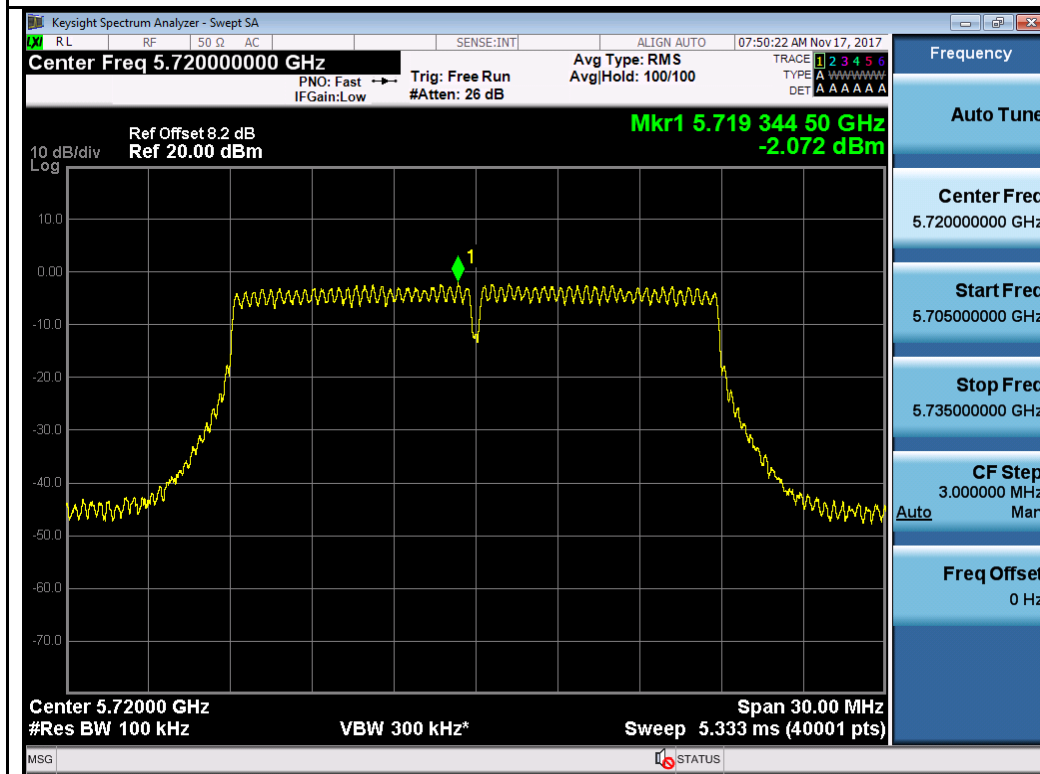

Chain 1:

Test Plot for W56:

Chain 0:

Chain 1:

Test Plot for Crossband (W56 procedure):
Chain 0:

802.11n-HT40 5710M

802.11ac-VHT80 5690M

Chain 1:

Test Plot for Crossband (W58 procedure):
Chain 0:

802.11a-5720M

802.11n-HT20 5720M

802.11n-HT40 5710M

802.11ac-VHT80 5690M