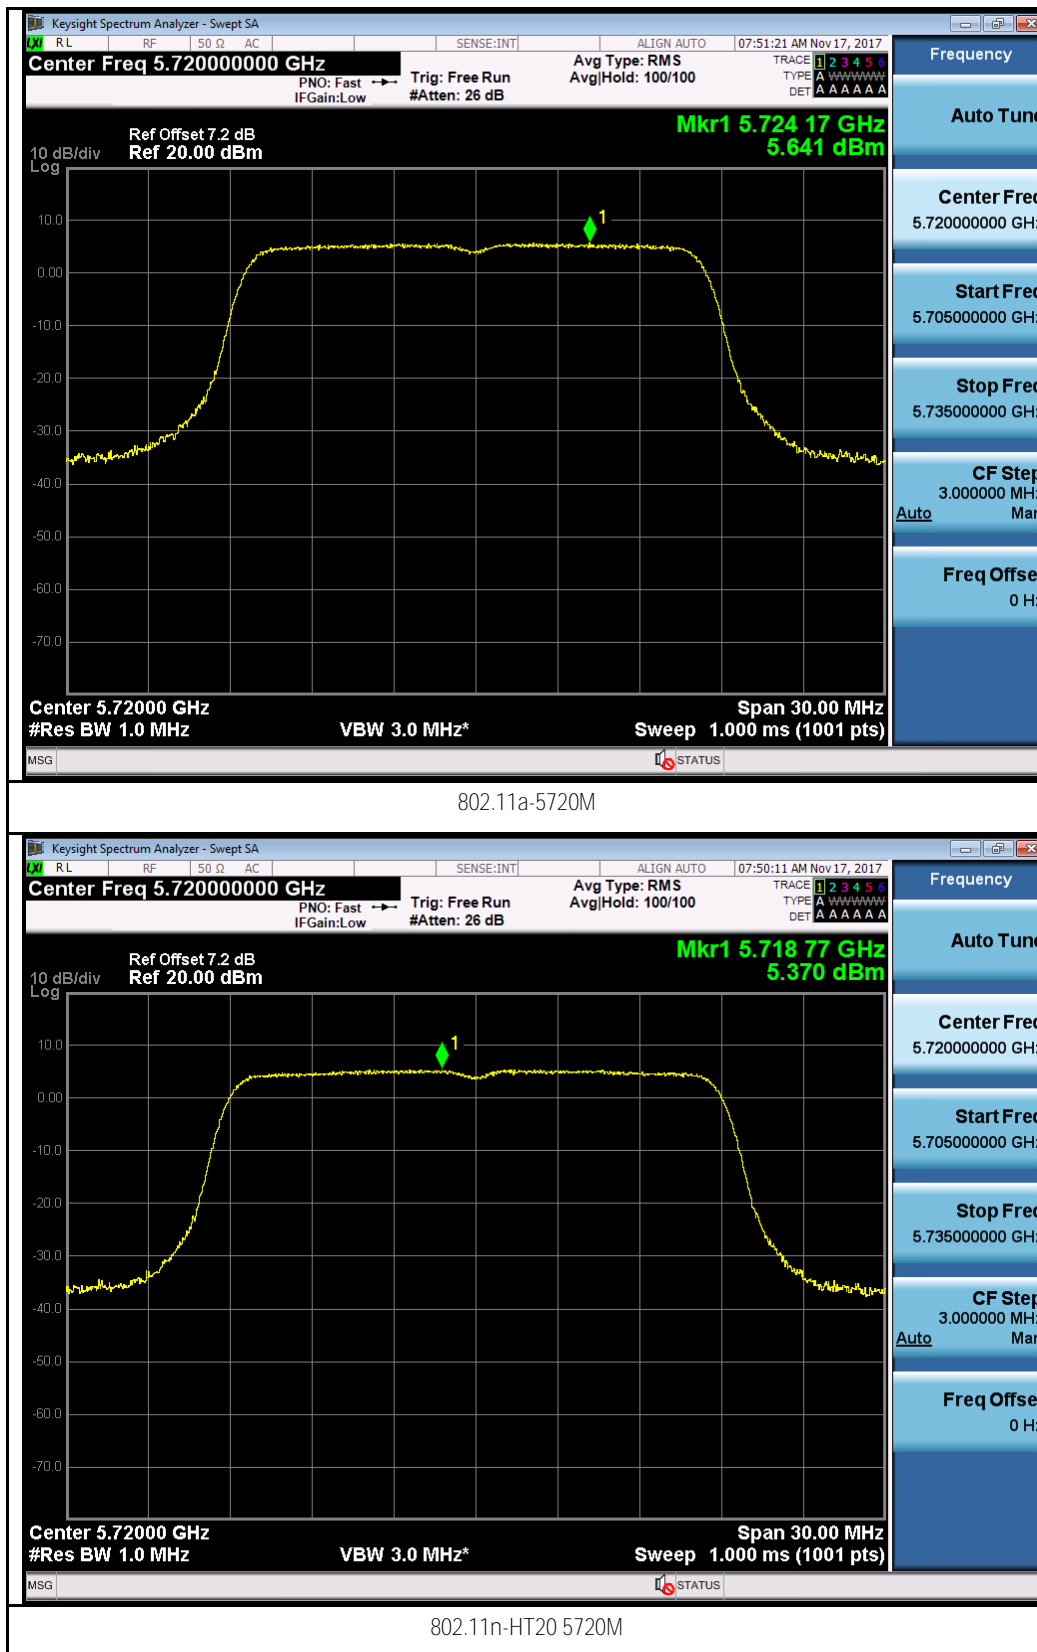

802.11n-HT20 5280M

802.11n-HT20 5320M

802.11n-HT40 5270M

802.11n-HT40 5310M

Test Plot for W56:

Chain 0:

Chain 1:

802.11a-5700M

802.11n-HT20 5500M

802.11n-HT40 5510M

802.11n-HT40 5550M

Test Plot for Crossband (W56 procedure):
Chain 0:

Chain 1:

Test Plot for Crossband (W58 procedure):
Chain 0:

Chain 1:

T310S
Test Plot for W53:
Chain 0:

Chain 1:

Test Plot for W56:

Chain 0:

Chain 1:

Test Plot for Crossband (W56 procedure):
Chain 0:

802.11n-HT40 5710M

802.11ac-VHT80 5690M

Chain 1:

Test Plot for Crossband (W58 procedure):
Chain 0:

802.11a-5720M

802.11n-HT20 5720M

802.11n-HT40 5710M

802.11ac-VHT80 5690M