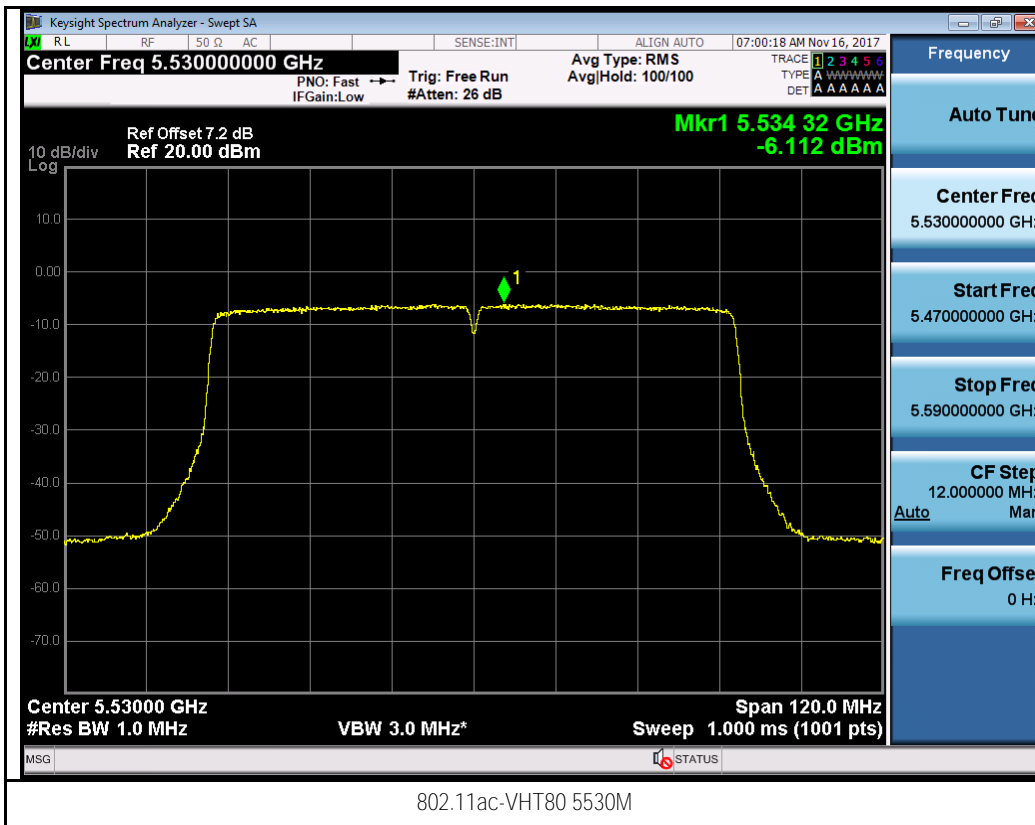

802.11n-HT20 5280M

802.11n-HT20 5320M

802.11n-HT40 5270M

802.11n-HT40 5310M

Test Plot for W56:

Chain 0:

Chain 1:

802.11a-5700M

802.11n-HT20 5500M

802.11n-HT40 5510M

802.11n-HT40 5550M

Test Plot for Crossband (W56 procedure):
Chain 0:

Chain 1:

Test Plot for Crossband (W58 procedure):
Chain 0:

Chain 1:

T310S
Test Plot for W53:
Chain 0:

Chain 1:

Test Plot for W56:

Chain 0:

Chain 1:

Test Plot for Crossband (W56 procedure):
Chain 0:

802.11n-HT40 5710M

802.11ac-VHT80 5690M

Chain 1:

Test Plot for Crossband (W58 procedure):
Chain 0:

802.11a-5720M

802.11n-HT20 5720M

802.11n-HT40 5710M

802.11ac-VHT80 5690M