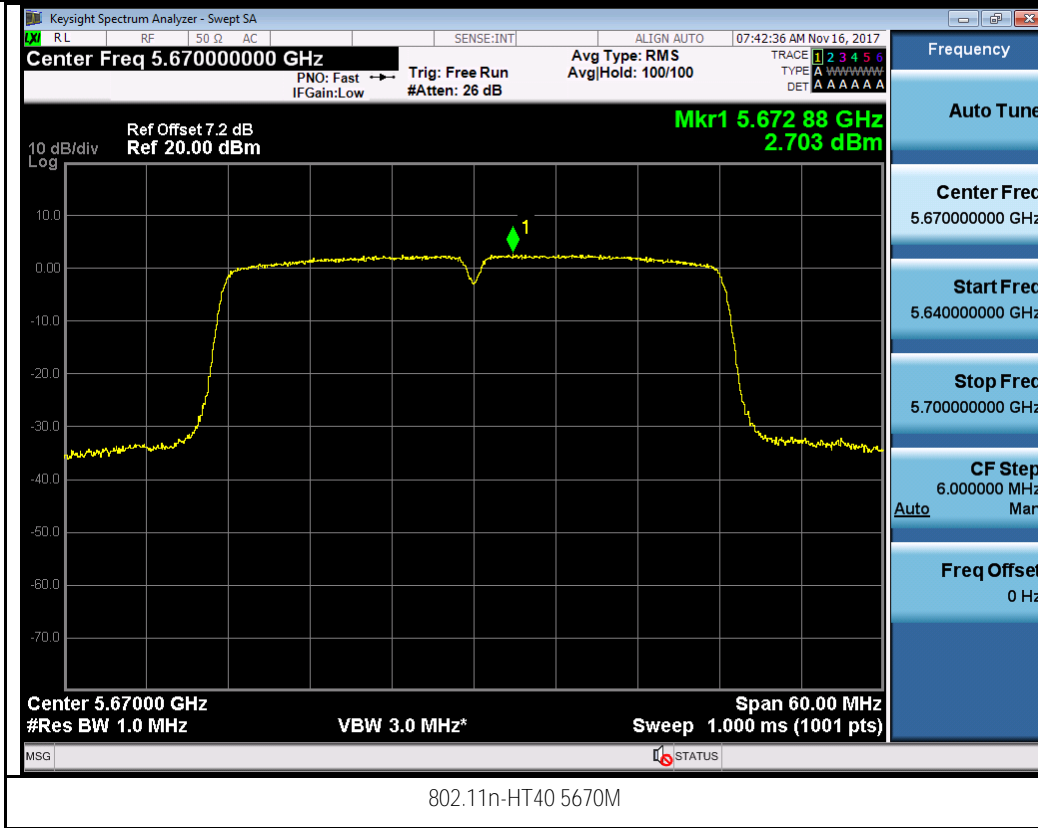

Chain 1:

Test Plot for W56:

Chain 0:

Chain 1:

Test Plot for Crossband (W56 procedure):
Chain 0:

802.11n-HT40 5710M

802.11ac-VHT80 5690M

Chain 1:

Test Plot for Crossband (W58 procedure):
Chain 0:

802.11a-5720M

802.11n-HT20 5720M

802.11n-HT40 5710M

802.11ac-VHT80 5690M