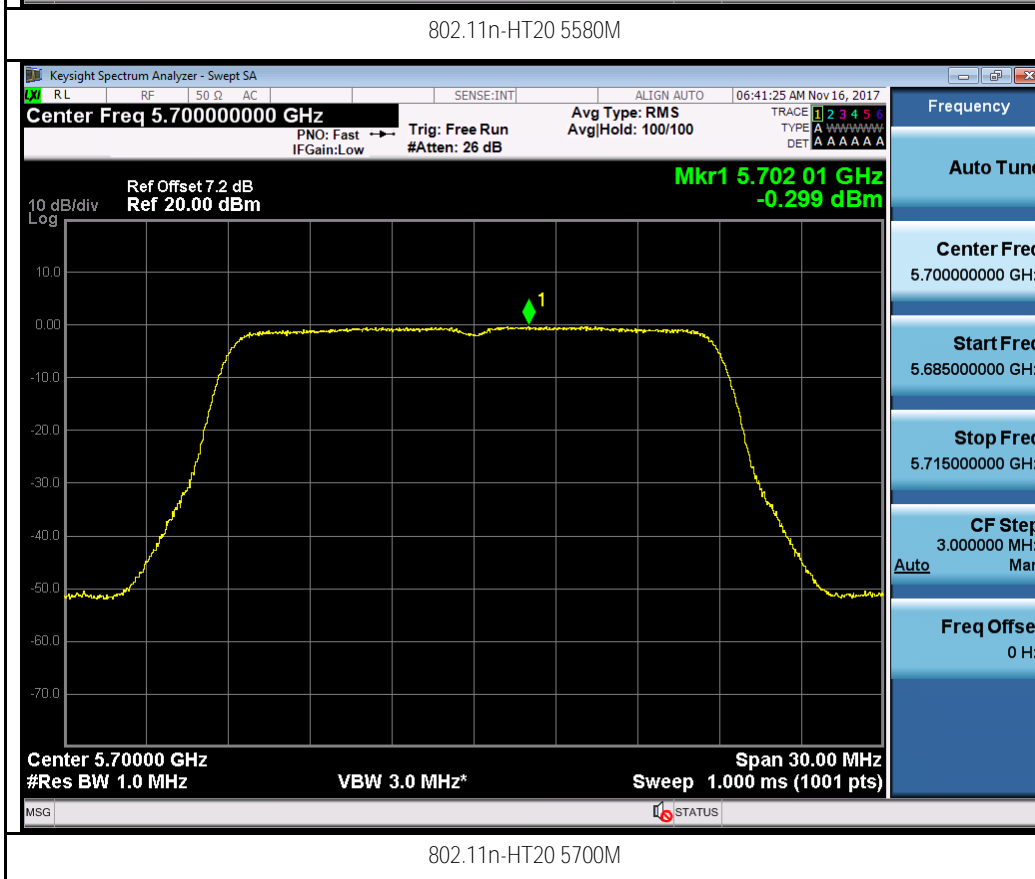

802.11n-HT20 5280M

802.11n-HT20 5320M

802.11n-HT40 5270M

802.11n-HT40 5310M

Test Plot for W56:

Chain 0:

Chain 1:

802.11a-5700M

802.11n-HT20 5500M

802.11n-HT40 5510M

802.11n-HT40 5550M

Test Plot for Crossband (W56 procedure):
Chain 0:

Chain 1:

Test Plot for Crossband (W58 procedure):
Chain 0:

Chain 1:

T310S
Test Plot for W53:
Chain 0:

Chain 1:

Test Plot for W56:

Chain 0:

Chain 1:

Test Plot for Crossband (W56 procedure):
Chain 0:

802.11n-HT40 5710M

802.11ac-VHT80 5690M

Chain 1:

Test Plot for Crossband (W58 procedure):
Chain 0:

802.11a-5720M

802.11n-HT20 5720M

802.11n-HT40 5710M

802.11ac-VHT80 5690M