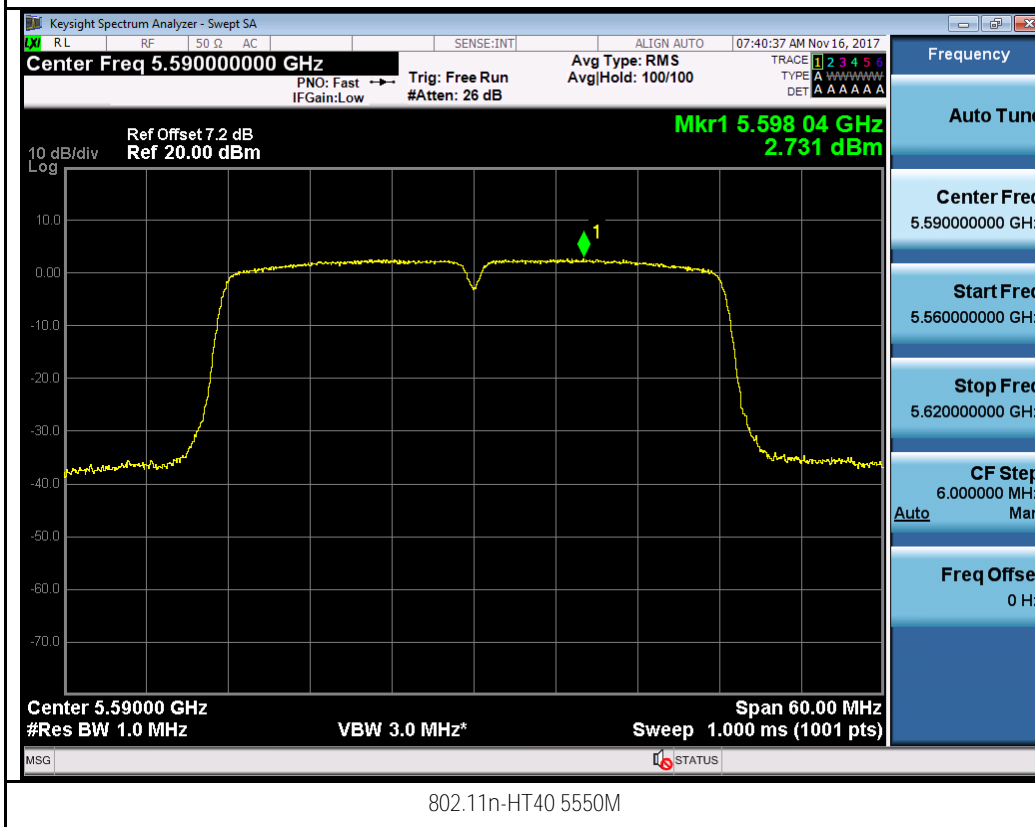

Chain 1:

Test Plot for W56:

Chain 0:

Chain 1:

Test Plot for Crossband (W56 procedure):
Chain 0:

802.11n-HT40 5710M

802.11ac-VHT80 5690M

Chain 1:

Test Plot for Crossband (W58 procedure):
Chain 0:

802.11a-5720M

802.11n-HT20 5720M

802.11n-HT40 5710M

802.11ac-VHT80 5690M