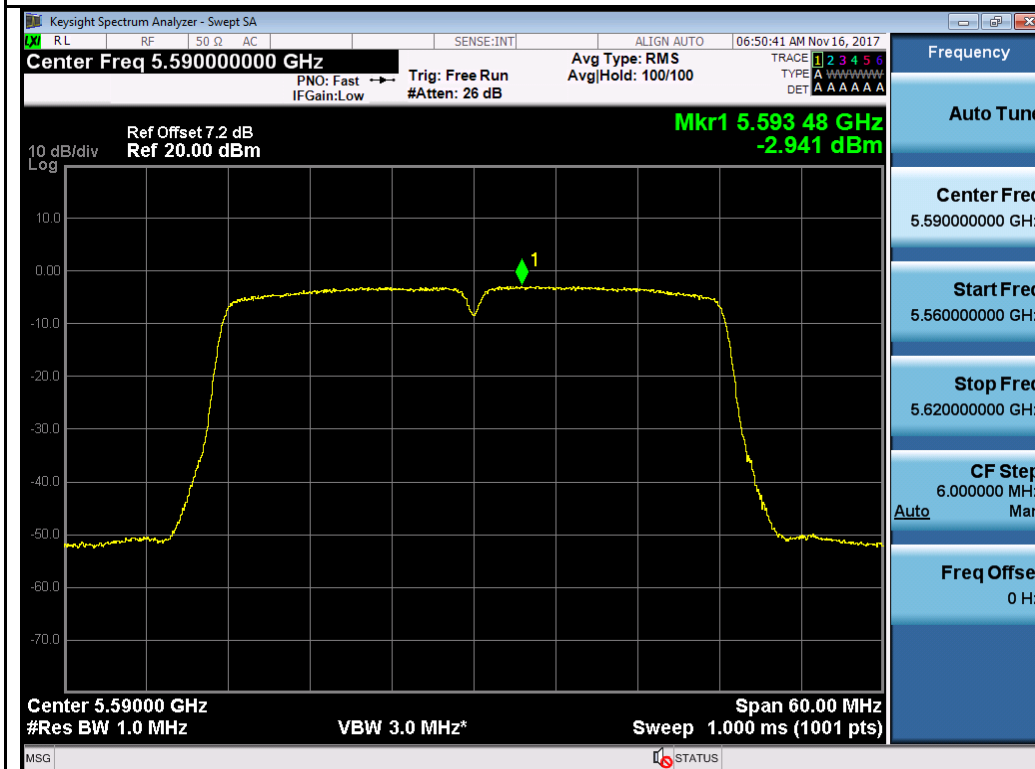

802.11n-HT20 5280M

802.11n-HT20 5320M

802.11n-HT40 5270M

802.11n-HT40 5310M

Test Plot for W56:

Chain 0:

Chain 1:

802.11a-5700M

802.11n-HT20 5500M

802.11n-HT40 5510M

802.11n-HT40 5550M

Test Plot for Crossband (W56 procedure):
Chain 0:

Chain 1:

Test Plot for Crossband (W58 procedure):
Chain 0:

Chain 1:

T310S
Test Plot for W53:
Chain 0:

Chain 1:

Test Plot for W56:

Chain 0:

Chain 1:

Test Plot for Crossband (W56 procedure):
Chain 0:

802.11n-HT40 5710M

802.11ac-VHT80 5690M

Chain 1: