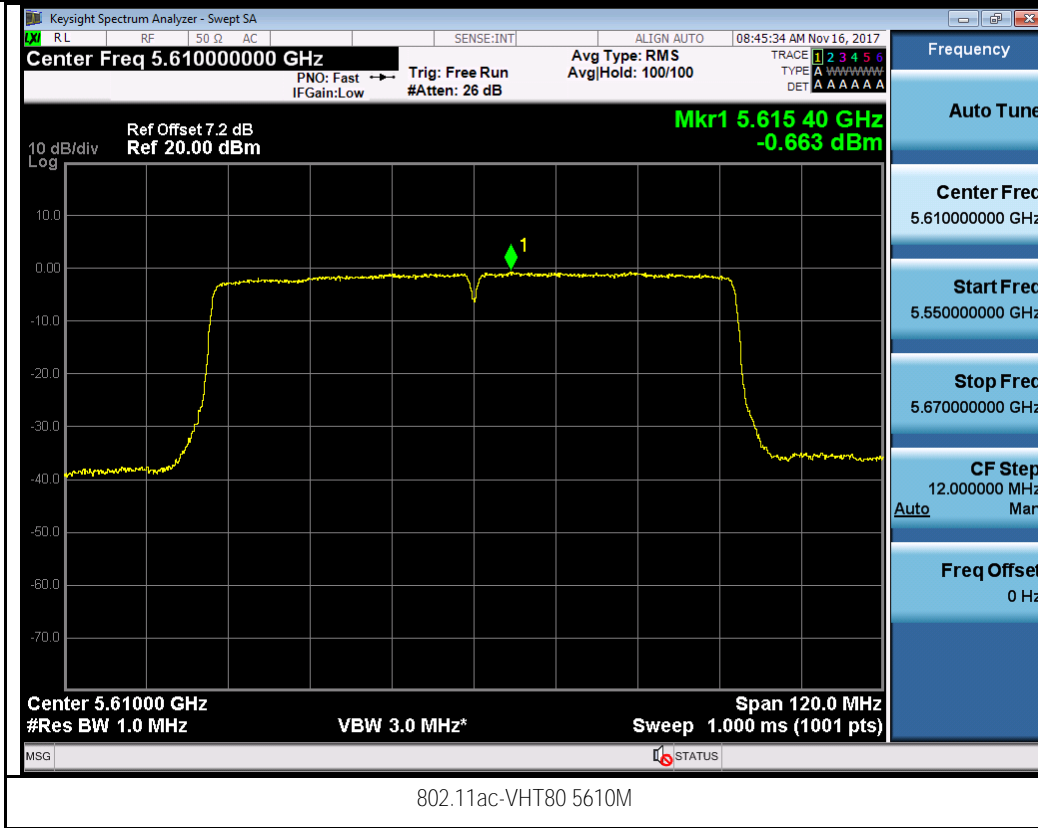

Chain 1:

Test Plot for W56:

Chain 0:

Chain 1:

Test Plot for Crossband (W56 procedure):
Chain 0:

802.11n-HT40 5710M

802.11ac-VHT80 5690M

Chain 1:

Test Plot for Crossband (W58 procedure):
Chain 0:

802.11a-5720M

802.11n-HT20 5720M

802.11n-HT40 5710M

802.11ac-VHT80 5690M