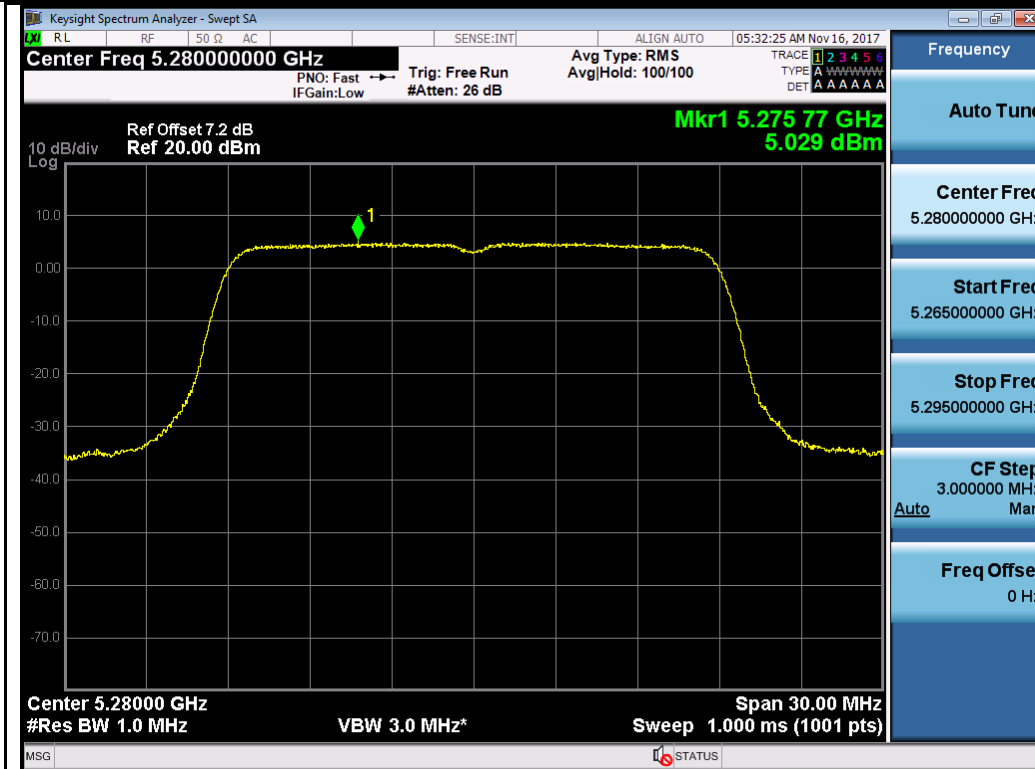

802.11n-HT20 5500M

802.11n-HT40 5510M

802.11n-HT40 5550M

Test Plot for Crossband (W56 procedure):
Chain 0:

Chain 1:

Test Plot for Crossband (W58 procedure):
Chain 0:

Chain 1:

T310S
Test Plot for W53:
Chain 0:

Chain 1:

Test Plot for W56:

Chain 0:

Chain 1:

Test Plot for Crossband (W56 procedure):
Chain 0:

802.11n-HT40 5710M

802.11ac-VHT80 5690M

Chain 1:

Test Plot for Crossband (W58 procedure):
Chain 0:

802.11a-5720M

802.11n-HT20 5720M

802.11n-HT40 5710M

802.11ac-VHT80 5690M