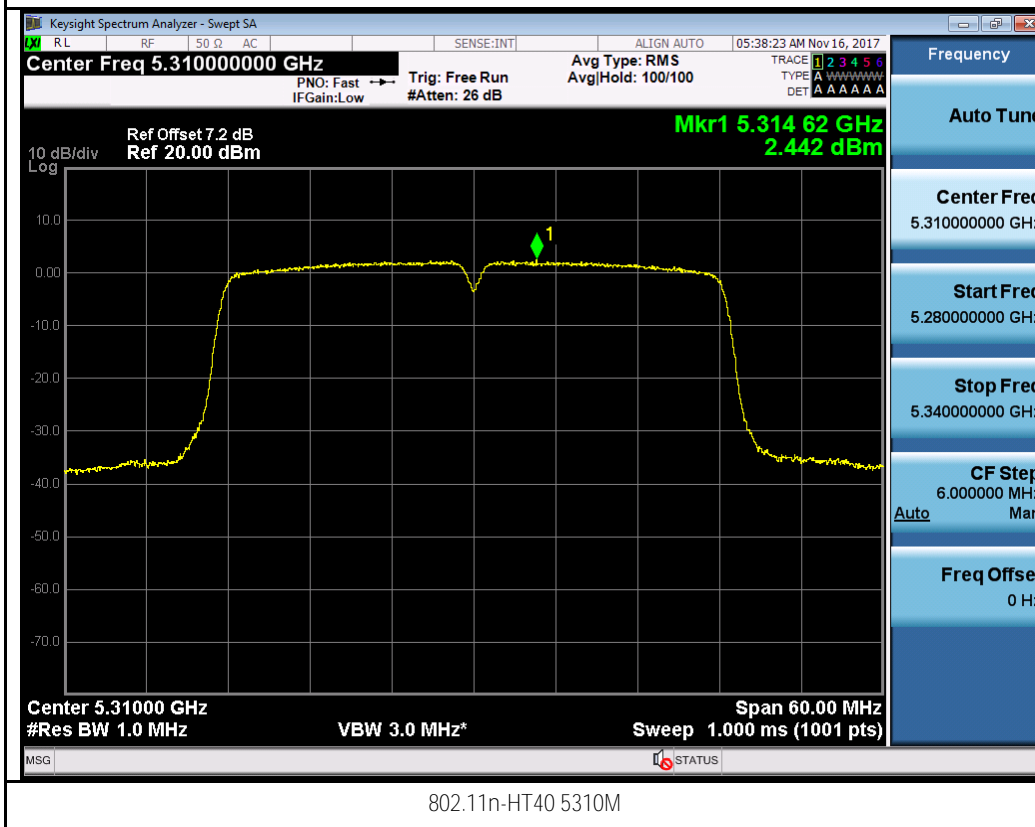

802.11n-HT20 5500M

802.11n-HT40 5510M

802.11n-HT40 5550M

Test Plot for Crossband (W56 procedure):
Chain 0:

Chain 1:

Test Plot for Crossband (W58 procedure):
Chain 0:

Chain 1:

T310S
Test Plot for W53:
Chain 0:

Chain 1:

Test Plot for W56:

Chain 0:

Chain 1:

Test Plot for Crossband (W56 procedure):
Chain 0:

802.11n-HT40 5710M

802.11ac-VHT80 5690M

Chain 1:

Test Plot for Crossband (W58 procedure):
Chain 0:

802.11a-5720M

802.11n-HT20 5720M

802.11n-HT40 5710M

802.11ac-VHT80 5690M