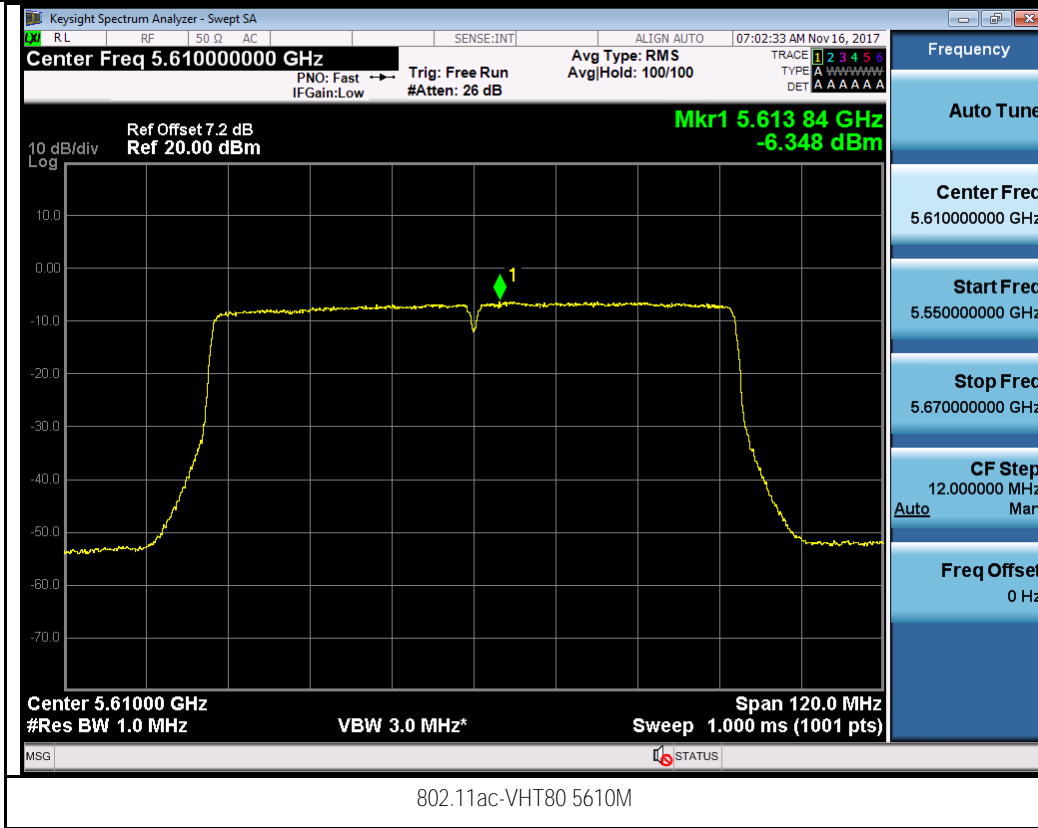

802.11n-HT20 5500M

802.11n-HT40 5510M

802.11n-HT40 5550M

Test Plot for Crossband (W56 procedure):
Chain 0:

Chain 1:

Test Plot for Crossband (W58 procedure):
Chain 0:

Chain 1:

T310S
Test Plot for W53:
Chain 0:

Chain 1:

Test Plot for W56:

Chain 0:

Chain 1:

Test Plot for Crossband (W56 procedure):
Chain 0:

802.11n-HT40 5710M

802.11ac-VHT80 5690M

Chain 1:

Test Plot for Crossband (W58 procedure):
Chain 0:

802.11a-5720M

802.11n-HT20 5720M

802.11n-HT40 5710M

802.11ac-VHT80 5690M