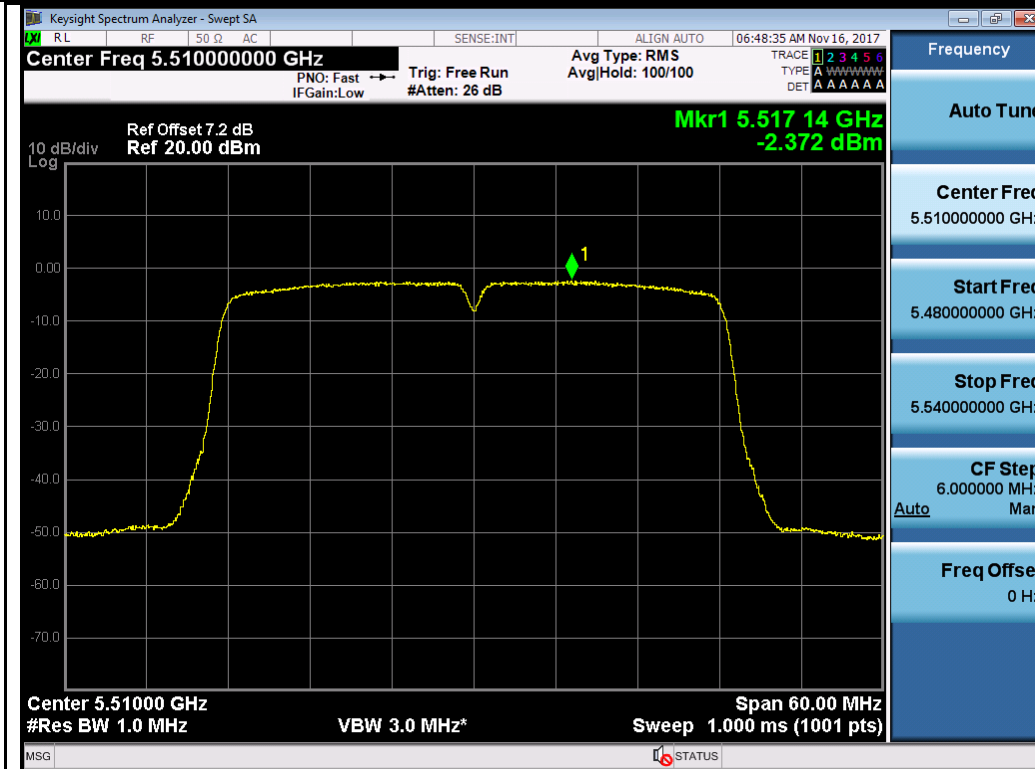

802.11n-HT20 5280M

802.11n-HT20 5320M

802.11n-HT40 5270M

802.11n-HT40 5310M

Test Plot for W56:

Chain 0:

Chain 1:

802.11a-5700M

802.11n-HT20 5500M

802.11n-HT40 5510M

802.11n-HT40 5550M

Test Plot for Crossband (W56 procedure):
Chain 0:

Chain 1:

Test Plot for Crossband (W58 procedure):
Chain 0:

Chain 1:

T310S
Test Plot for W53:
Chain 0:

Chain 1:

Test Plot for W56:

Chain 0:

Chain 1:

Test Plot for Crossband (W56 procedure):
Chain 0:

802.11n-HT40 5710M

802.11ac-VHT80 5690M

Chain 1:

Test Plot for Crossband (W58 procedure):
Chain 0:

802.11a-5720M

802.11n-HT20 5720M

802.11n-HT40 5710M

802.11ac-VHT80 5690M