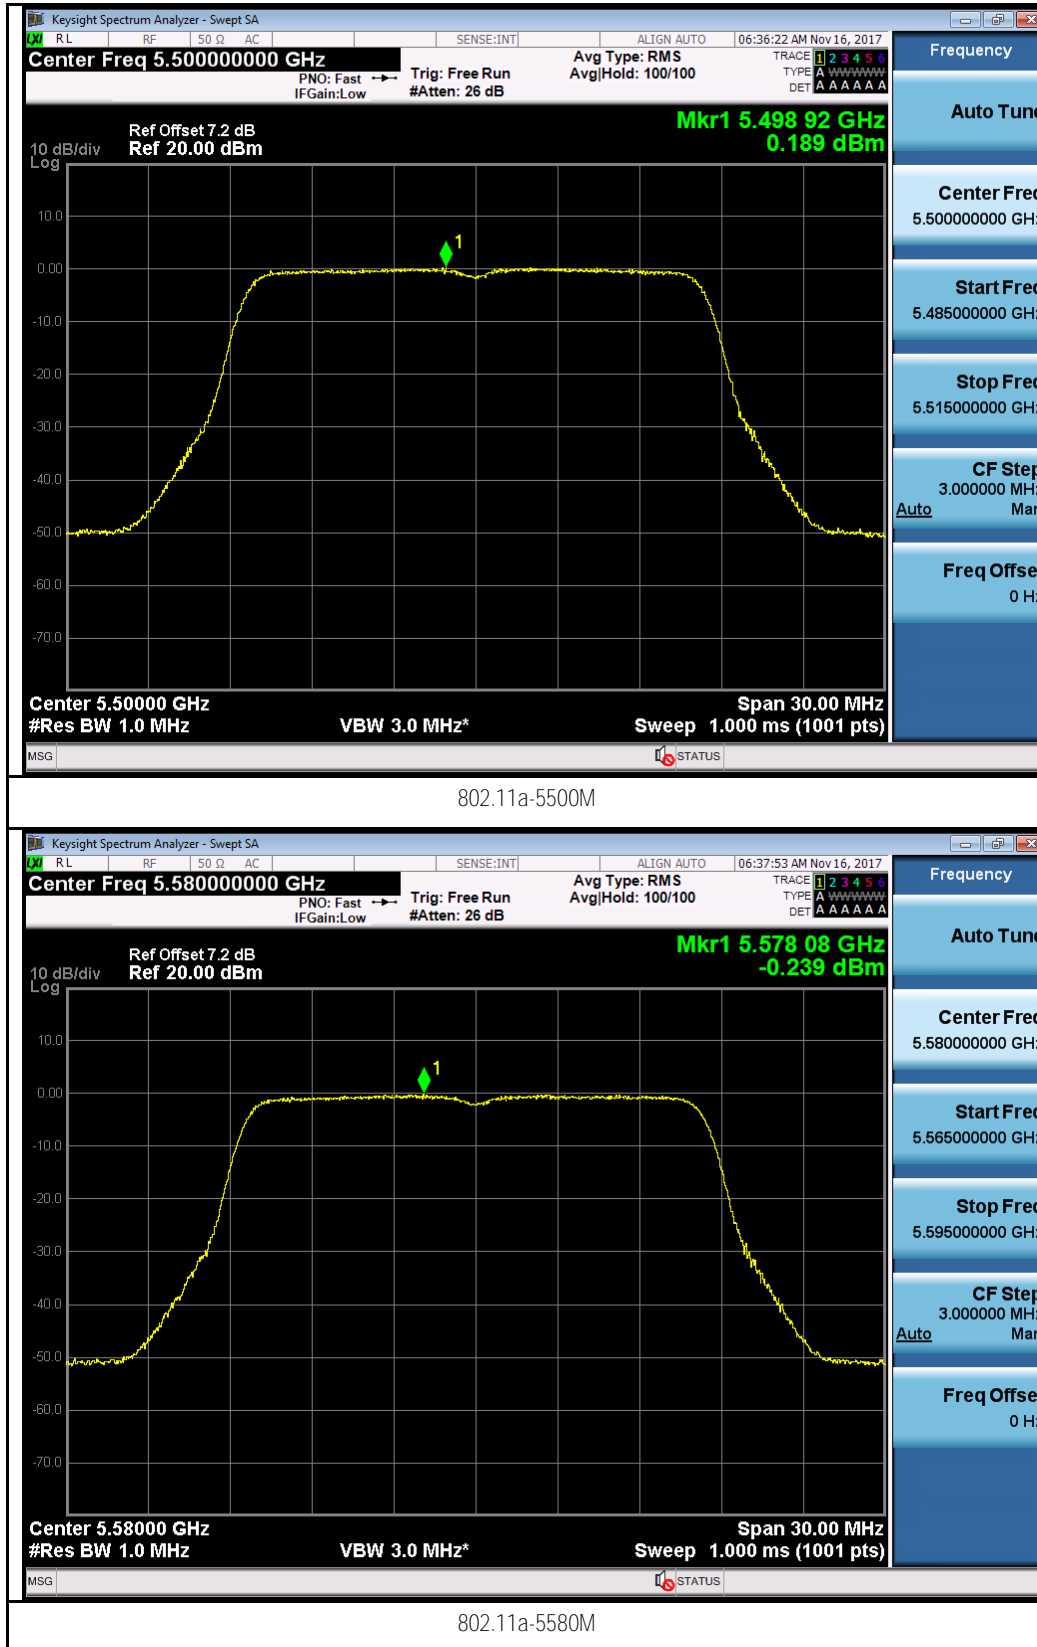

802.11n-HT20 5280M

802.11n-HT20 5320M

802.11n-HT40 5270M

802.11n-HT40 5310M

Test Plot for W56:

Chain 0:

Chain 1:

802.11a-5700M

802.11n-HT20 5500M

802.11n-HT40 5510M

802.11n-HT40 5550M

Test Plot for Crossband (W56 procedure):
Chain 0:

Chain 1:

Test Plot for Crossband (W58 procedure):
Chain 0:

Chain 1:

T310S
Test Plot for W53:
Chain 0:

Chain 1:

Test Plot for W56:

Chain 0:

Chain 1:

Test Plot for Crossband (W56 procedure):
Chain 0:

802.11n-HT40 5710M

802.11ac-VHT80 5690M

Chain 1:

Test Plot for Crossband (W58 procedure):
Chain 0:

802.11a-5720M

802.11n-HT20 5720M

802.11n-HT40 5710M

802.11ac-VHT80 5690M