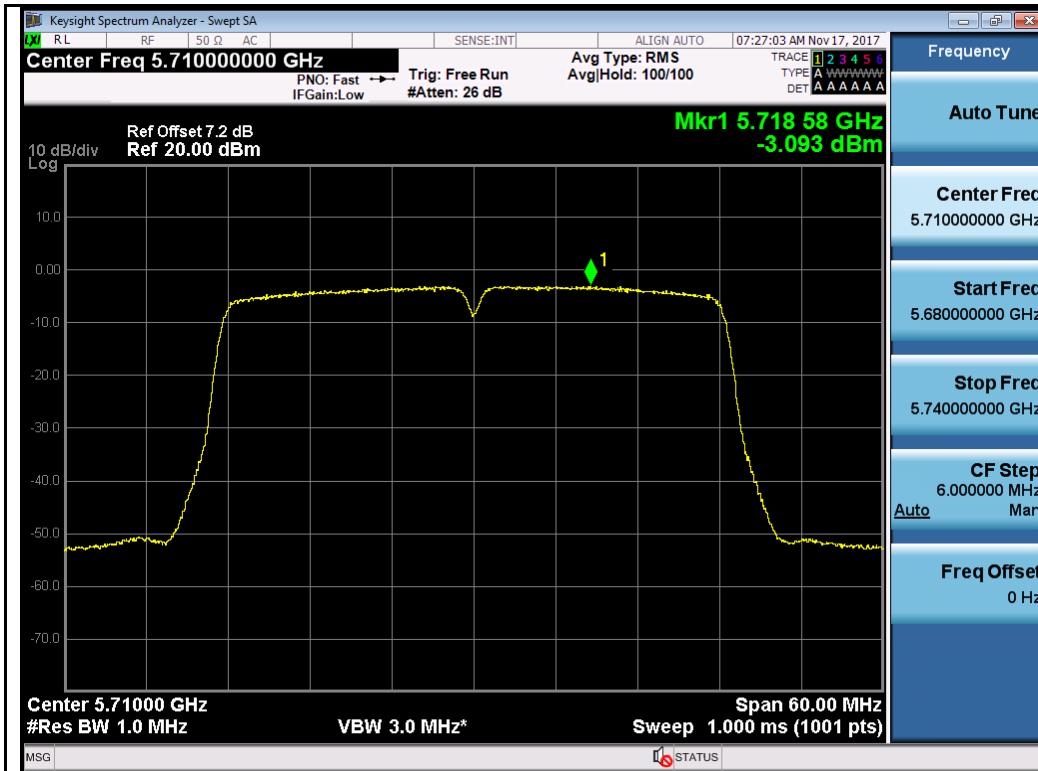

802.11n-HT20 5500M

802.11n-HT40 5510M

802.11n-HT40 5550M

Test Plot for Crossband (W56 procedure):
Chain 0:

Chain 1:

Test Plot for Crossband (W58 procedure):
Chain 0:

Chain 1:

T310S
Test Plot for W53:
Chain 0:

Chain 1:

Test Plot for W56:

Chain 0:

Chain 1:

Test Plot for Crossband (W56 procedure):
Chain 0:

802.11n-HT40 5710M

802.11ac-VHT80 5690M

Chain 1:

Test Plot for Crossband (W58 procedure):
Chain 0:

802.11a-5720M

802.11n-HT20 5720M

802.11n-HT40 5710M

802.11ac-VHT80 5690M