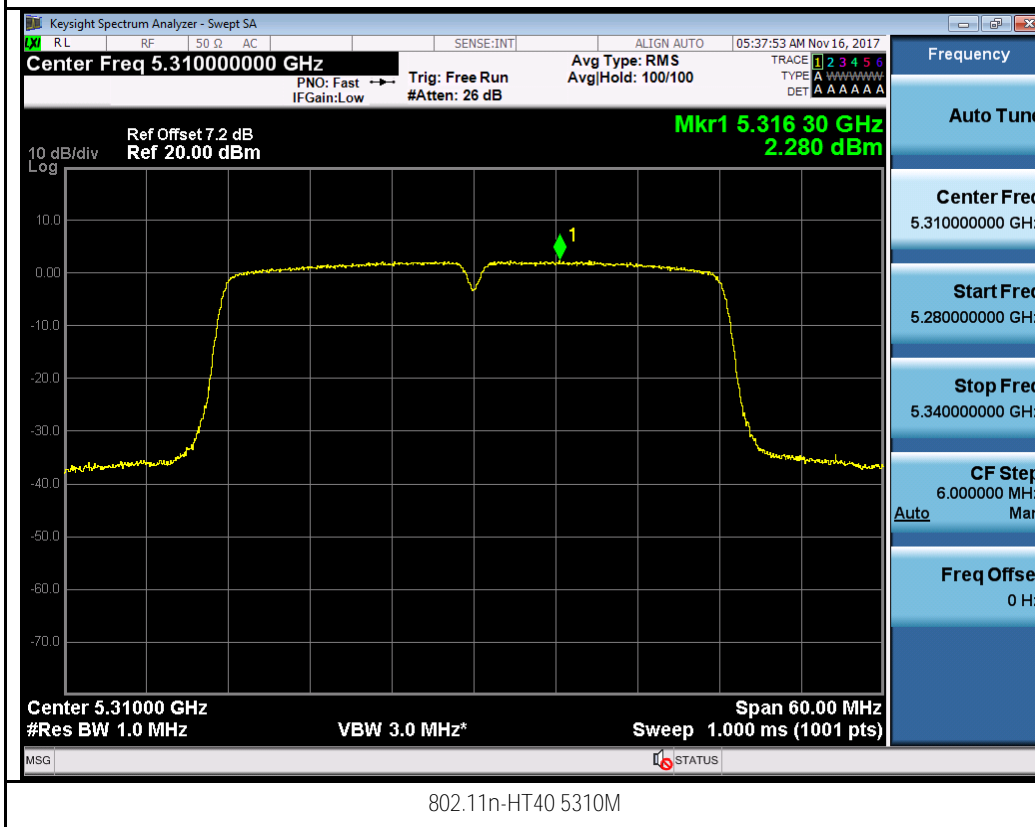

802.11n-HT20 5280M

802.11n-HT20 5320M

802.11n-HT40 5270M

802.11n-HT40 5310M

Test Plot for W56:

Chain 0:

Chain 1:

802.11a-5700M

802.11n-HT20 5500M

802.11n-HT40 5510M

802.11n-HT40 5550M

Test Plot for Crossband (W56 procedure):
Chain 0:

Chain 1:

Test Plot for Crossband (W58 procedure):
Chain 0:

Chain 1:

T310S
Test Plot for W53:
Chain 0:

Chain 1:

Test Plot for W56:

Chain 0:

Chain 1:

Test Plot for Crossband (W56 procedure):
Chain 0:

802.11n-HT40 5710M

802.11ac-VHT80 5690M

Chain 1:

Test Plot for Crossband (W58 procedure):
Chain 0:

802.11a-5720M

802.11n-HT20 5720M

802.11n-HT40 5710M

802.11ac-VHT80 5690M