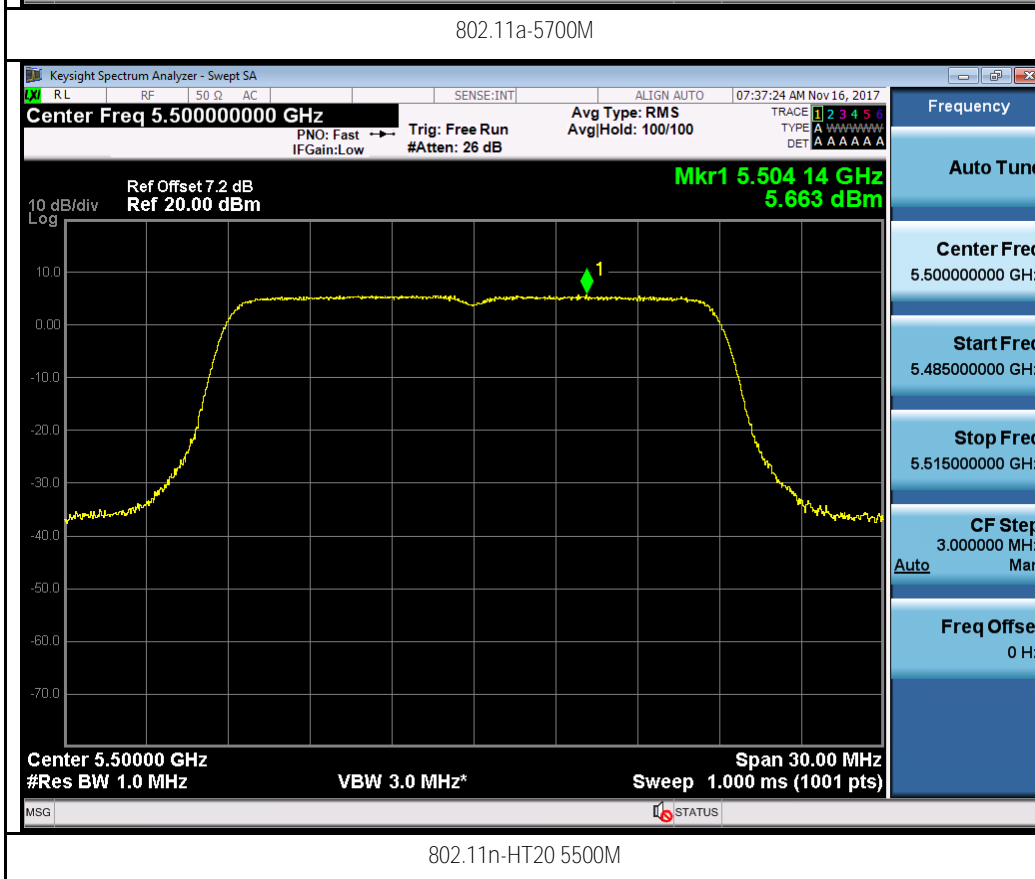

Chain 1:

Test Plot for W56:

Chain 0:

Chain 1:

Test Plot for Crossband (W56 procedure):
Chain 0:

802.11n-HT40 5710M

802.11ac-VHT80 5690M

Chain 1:

Test Plot for Crossband (W58 procedure):
Chain 0:

802.11a-5720M

802.11n-HT20 5720M

802.11n-HT40 5710M

802.11ac-VHT80 5690M