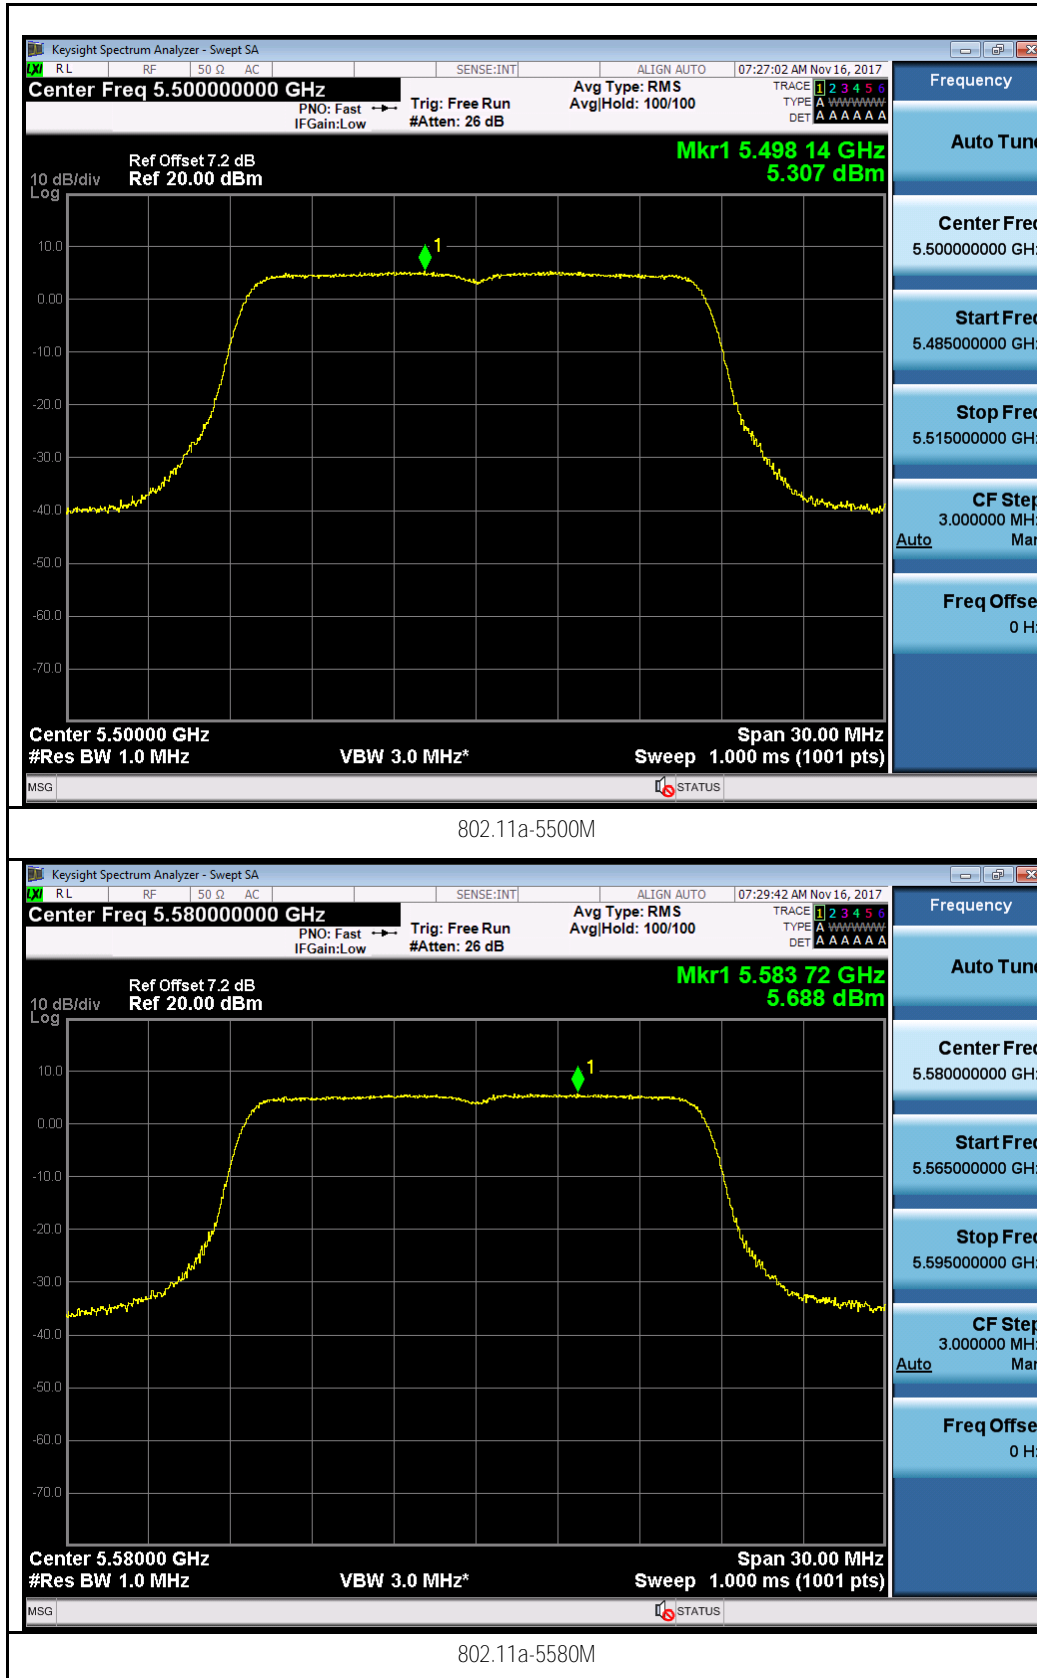

802.11n-HT20 5280M

802.11n-HT20 5320M

802.11n-HT40 5270M

802.11n-HT40 5310M

Test Plot for W56:

Chain 0:

Chain 1:

802.11a-5700M

802.11n-HT20 5500M

802.11n-HT40 5510M

802.11n-HT40 5550M

Test Plot for Crossband (W56 procedure):
Chain 0:

Chain 1:

Test Plot for Crossband (W58 procedure):
Chain 0:

Chain 1:

T310S
Test Plot for W53:
Chain 0:

Chain 1:

Test Plot for W56:

Chain 0:

Chain 1:

Test Plot for Crossband (W56 procedure):
Chain 0:

802.11n-HT40 5710M

802.11ac-VHT80 5690M

Chain 1:

Test Plot for Crossband (W58 procedure):
Chain 0:

802.11a-5720M

802.11n-HT20 5720M

802.11n-HT40 5710M

802.11ac-VHT80 5690M