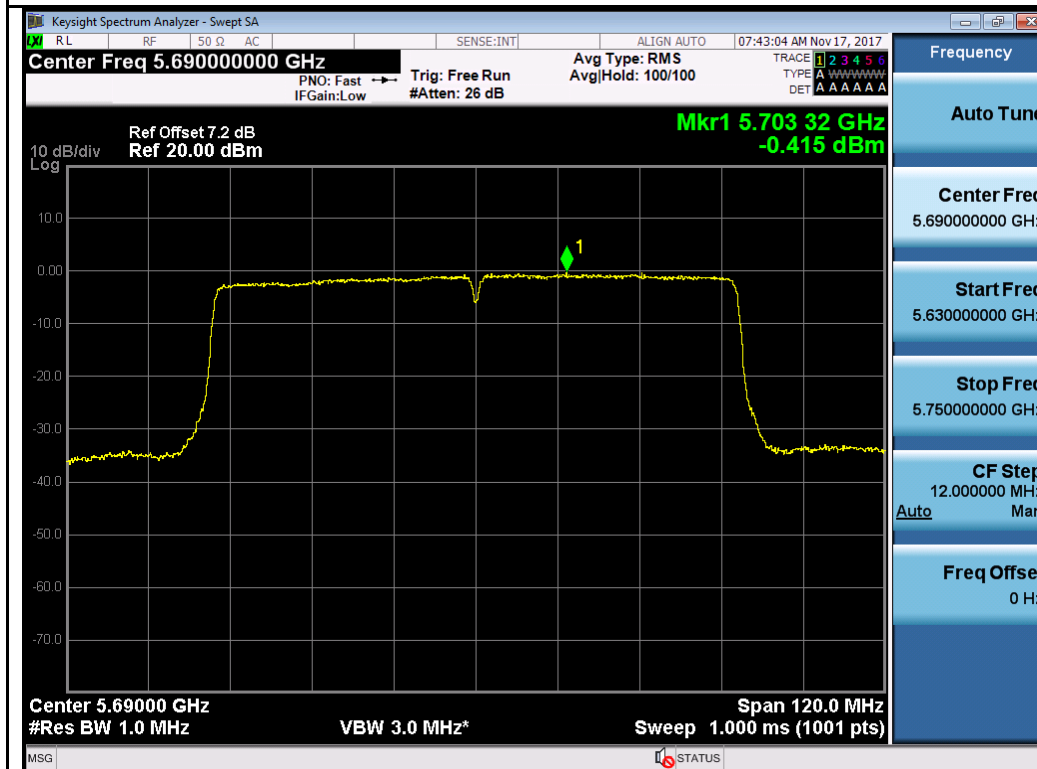

Chain 1:

Test Plot for W56:

Chain 0:

Chain 1:

Test Plot for Crossband (W56 procedure):
Chain 0:

802.11n-HT40 5710M

802.11ac-VHT80 5690M

Chain 1:

Test Plot for Crossband (W58 procedure):
Chain 0:

802.11a-5720M

802.11n-HT20 5720M

802.11n-HT40 5710M

802.11ac-VHT80 5690M