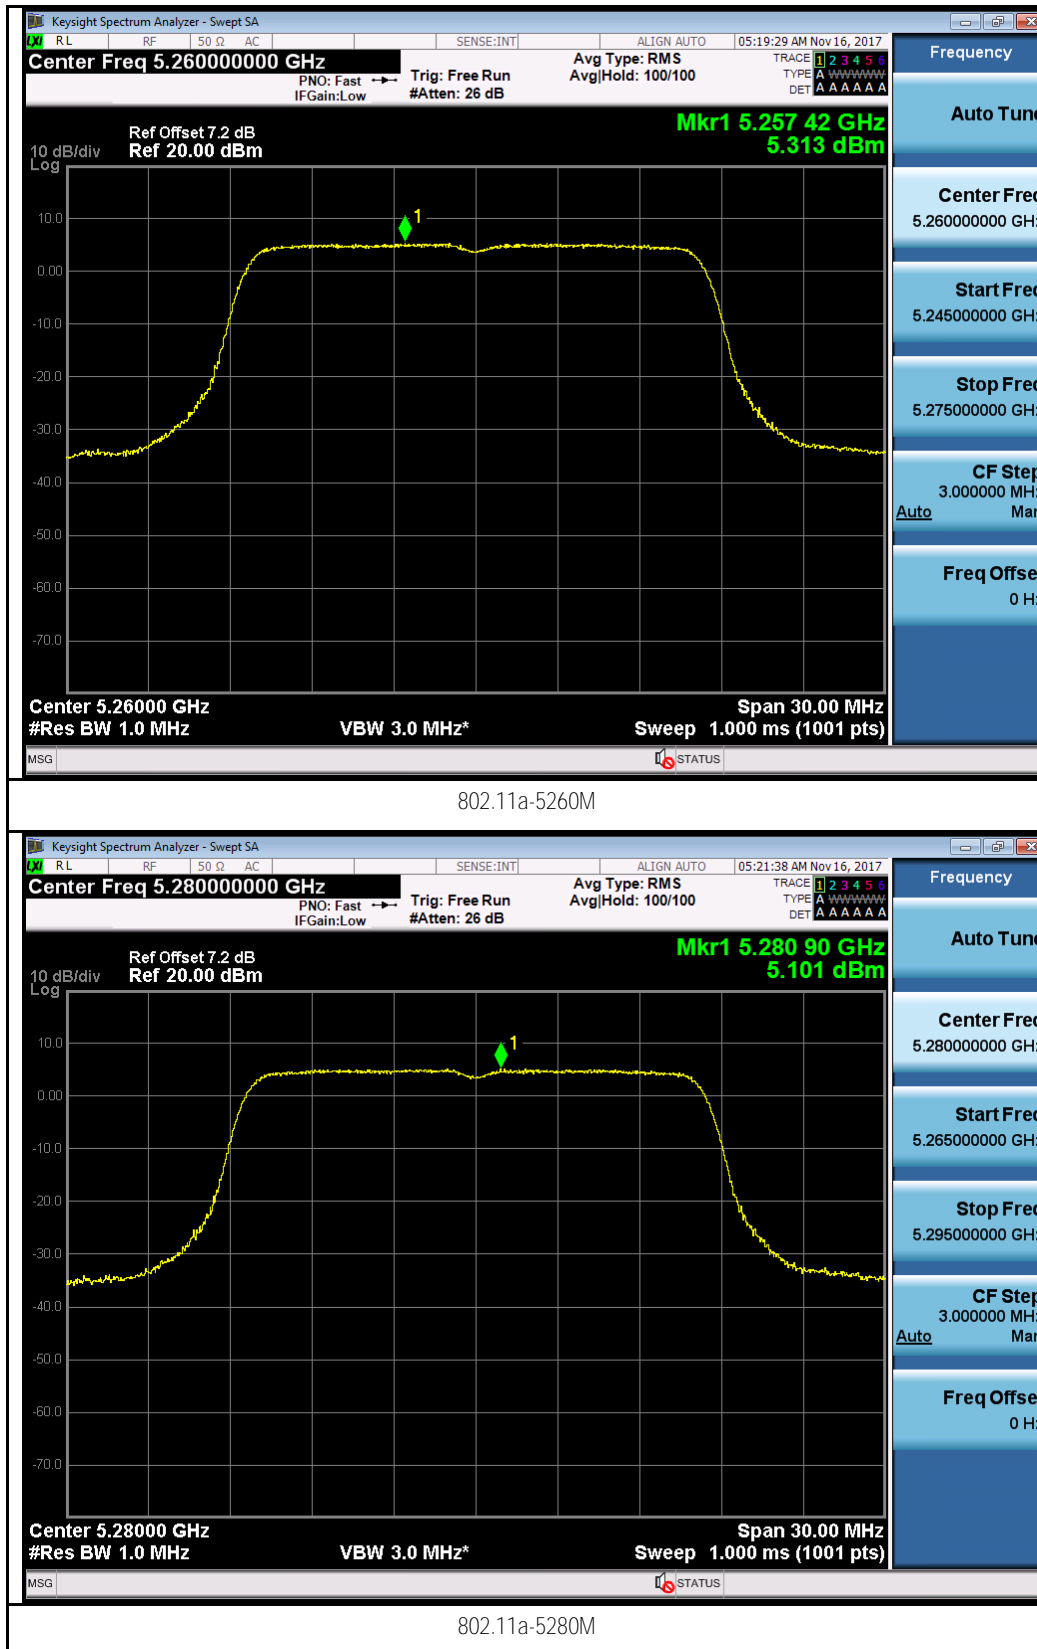

802.11n-HT20 5280M

802.11n-HT20 5320M

802.11n-HT40 5270M

802.11n-HT40 5310M

Test Plot for W56:

Chain 0:

Chain 1:

802.11a-5700M

802.11n-HT20 5500M

802.11n-HT40 5510M

802.11n-HT40 5550M

Test Plot for Crossband (W56 procedure):
Chain 0:

Chain 1:

Test Plot for Crossband (W58 procedure):
Chain 0:

Chain 1:

T310S
Test Plot for W53:
Chain 0:

Chain 1:

Test Plot for W56:

Chain 0:

Chain 1:

Test Plot for Crossband (W56 procedure):
Chain 0:

802.11n-HT40 5710M

802.11ac-VHT80 5690M

Chain 1:

Test Plot for Crossband (W58 procedure):
Chain 0:

802.11a-5720M

802.11n-HT20 5720M

802.11n-HT40 5710M

802.11ac-VHT80 5690M