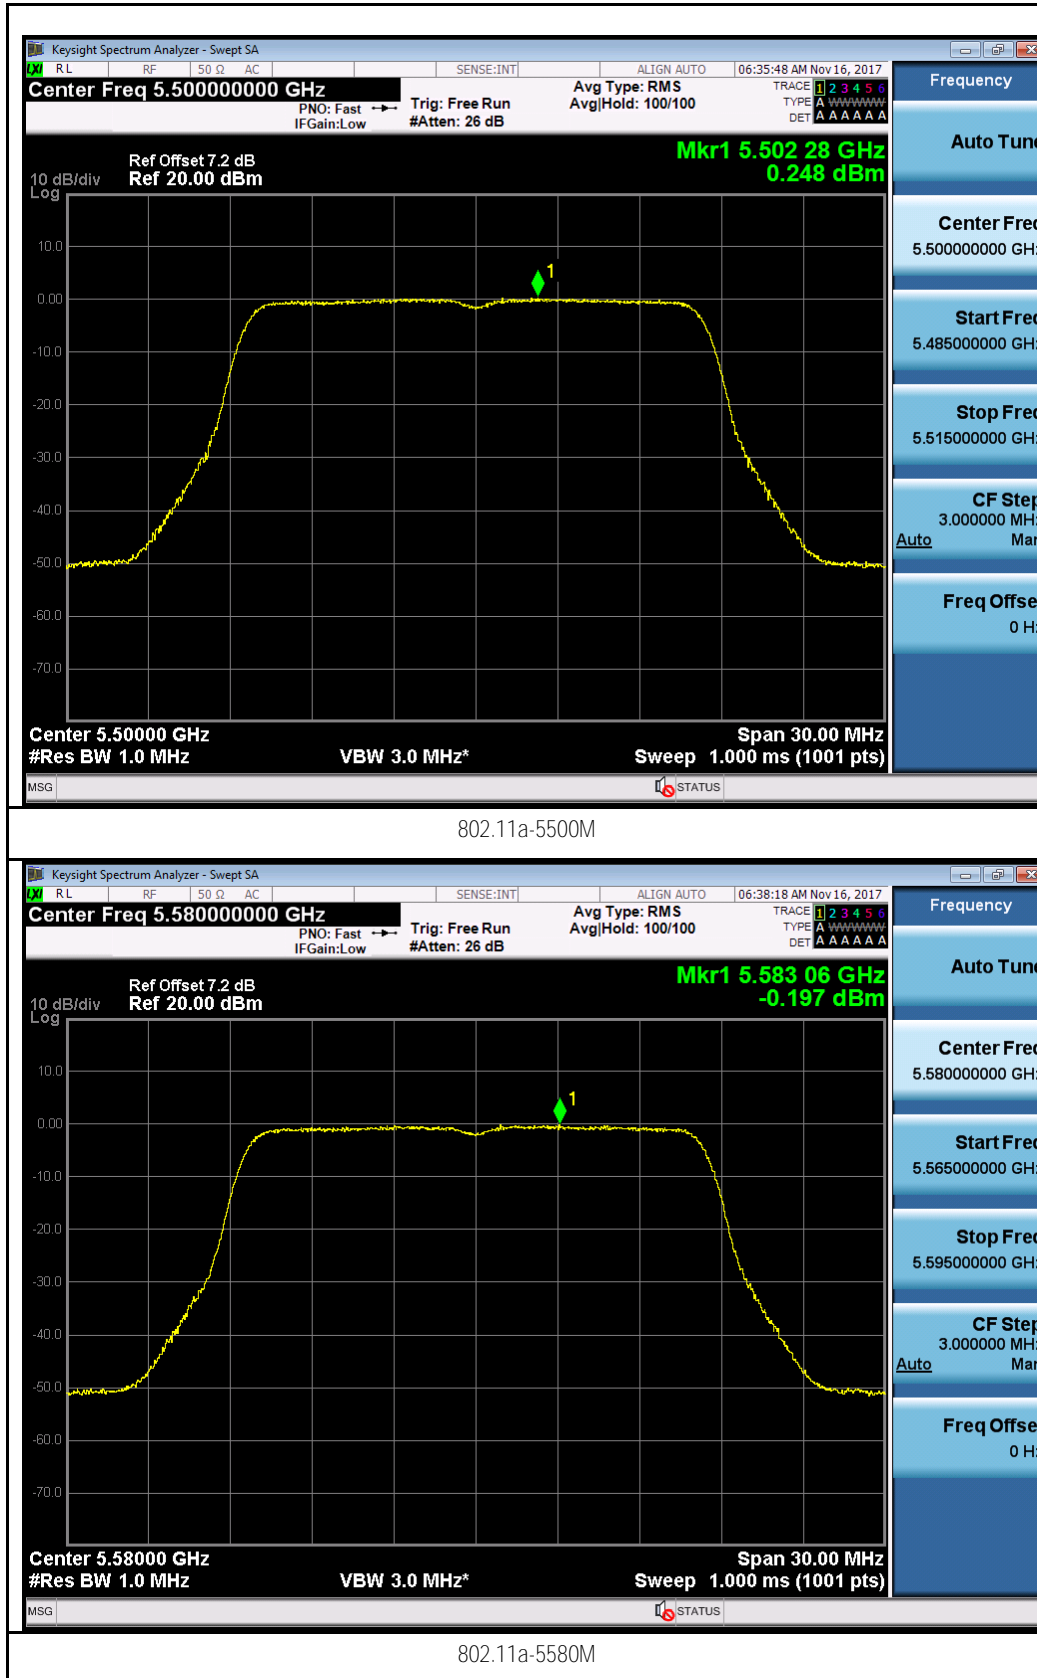

802.11n-HT20 5280M

802.11n-HT20 5320M

802.11n-HT40 5270M

802.11n-HT40 5310M

Test Plot for W56:

Chain 0:

Chain 1:

802.11a-5700M

802.11n-HT20 5500M

802.11n-HT40 5510M

802.11n-HT40 5550M

Test Plot for Crossband (W56 procedure):
Chain 0:

Chain 1:

Test Plot for Crossband (W58 procedure):
Chain 0:

Chain 1:

T310S
Test Plot for W53:
Chain 0:

Chain 1:

Test Plot for W56:

Chain 0:

Chain 1:

Test Plot for Crossband (W56 procedure):
Chain 0:

802.11n-HT40 5710M

802.11ac-VHT80 5690M

Chain 1:

Test Plot for Crossband (W58 procedure):
Chain 0:

802.11a-5720M

802.11n-HT20 5720M

802.11n-HT40 5710M

802.11ac-VHT80 5690M