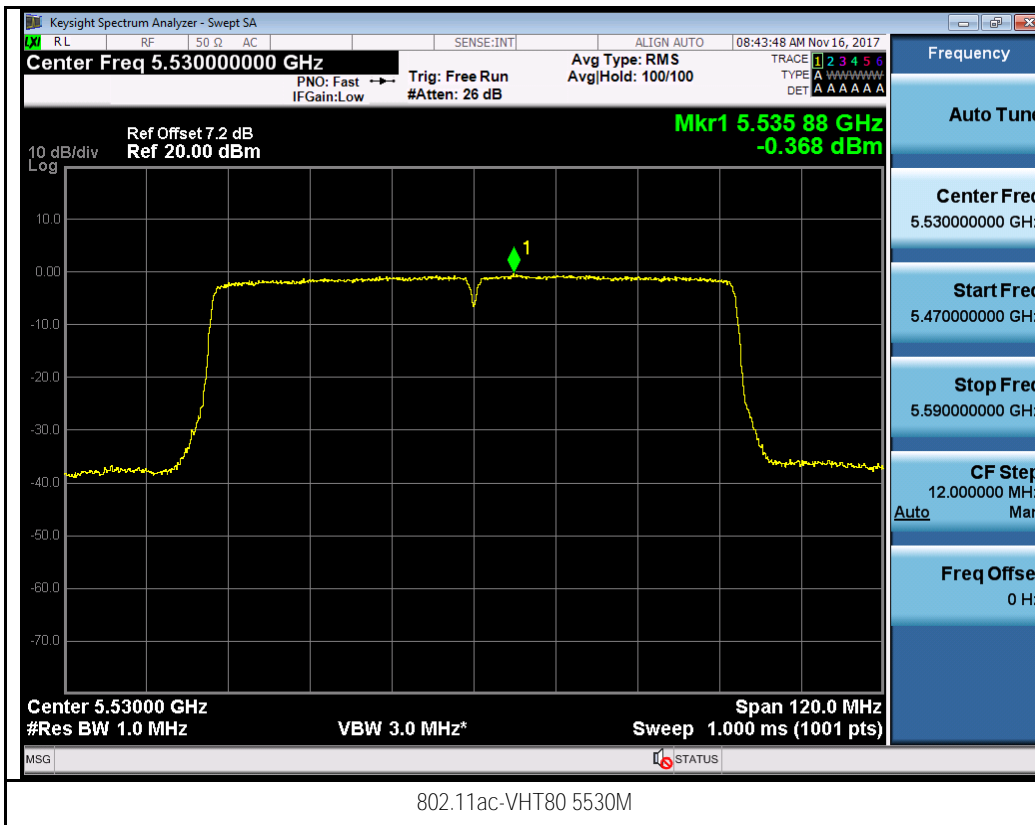

Chain 1:

Test Plot for W56:

Chain 0:

Chain 1:

Test Plot for Crossband (W56 procedure):
Chain 0:

802.11n-HT40 5710M

802.11ac-VHT80 5690M

Chain 1:

Test Plot for Crossband (W58 procedure):
Chain 0:

802.11a-5720M

802.11n-HT20 5720M

802.11n-HT40 5710M

802.11ac-VHT80 5690M