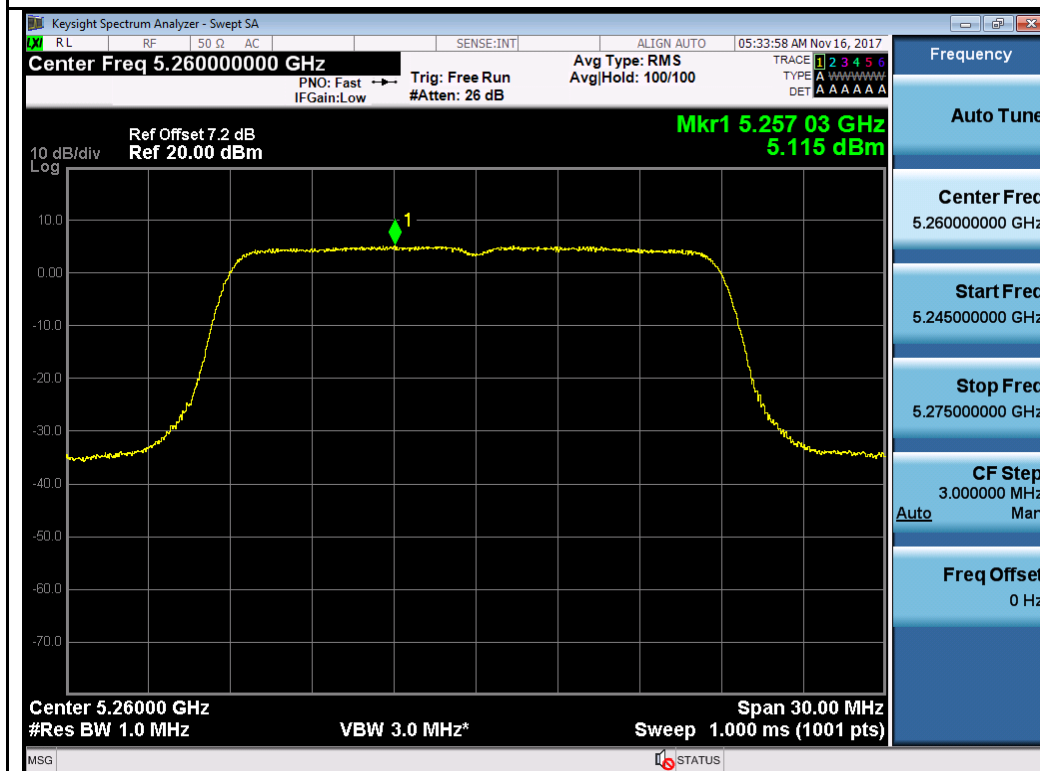

802.11n-HT20 5500M

802.11n-HT40 5510M

802.11n-HT40 5550M

Test Plot for Crossband (W56 procedure):
Chain 0:

Chain 1:

Test Plot for Crossband (W58 procedure):
Chain 0:

Chain 1:

T310S
Test Plot for W53:
Chain 0:

Chain 1:

Test Plot for W56:

Chain 0:

Chain 1:

Test Plot for Crossband (W56 procedure):
Chain 0:

802.11n-HT40 5710M

802.11ac-VHT80 5690M

Chain 1:

Test Plot for Crossband (W58 procedure):
Chain 0:

802.11a-5720M

802.11n-HT20 5720M

802.11n-HT40 5710M

802.11ac-VHT80 5690M