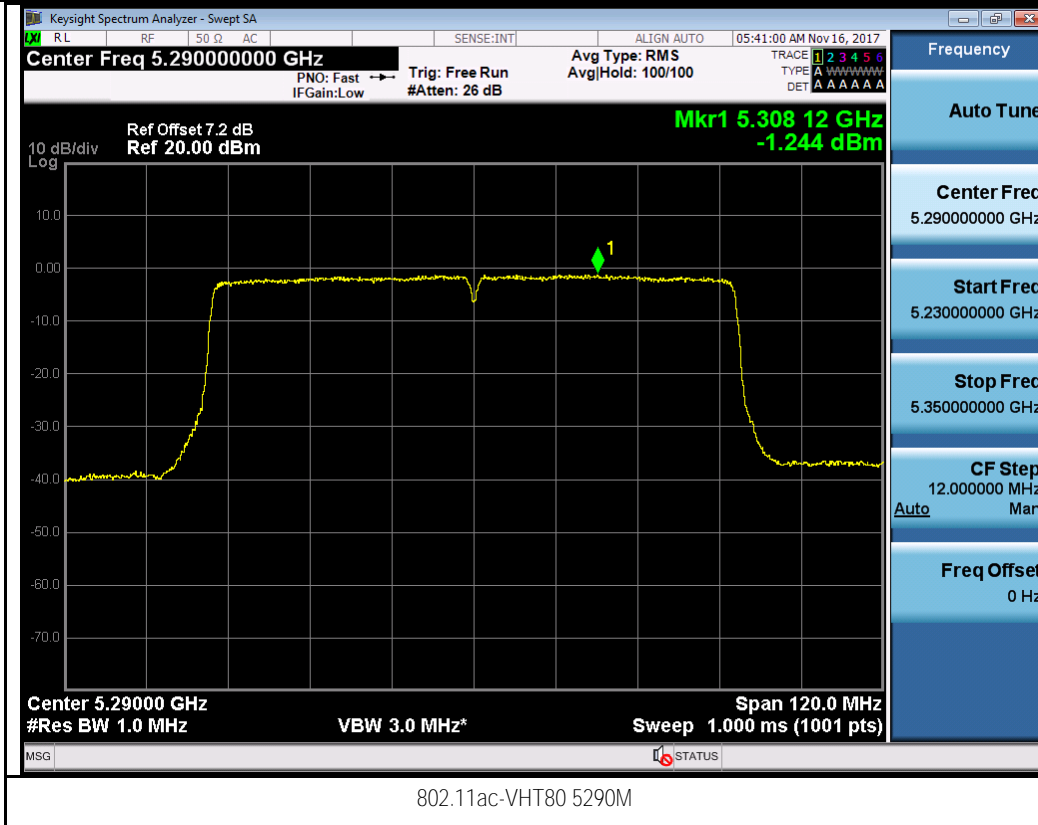

802.11n-HT20 5280M

802.11n-HT20 5320M

802.11n-HT40 5270M

802.11n-HT40 5310M

Test Plot for W56:

Chain 0:

Chain 1:

802.11a-5700M

802.11n-HT20 5500M

802.11n-HT40 5510M

802.11n-HT40 5550M

Test Plot for Crossband (W56 procedure):
Chain 0:

Chain 1:

Test Plot for Crossband (W58 procedure):
Chain 0:

Chain 1:

T310S
Test Plot for W53:
Chain 0:

Chain 1:

Test Plot for W56:

Chain 0:

Chain 1:

Test Plot for Crossband (W56 procedure):
Chain 0:

802.11n-HT40 5710M

802.11ac-VHT80 5690M

Chain 1:

Test Plot for Crossband (W58 procedure):
Chain 0:

802.11a-5720M

802.11n-HT20 5720M

802.11n-HT40 5710M

802.11ac-VHT80 5690M