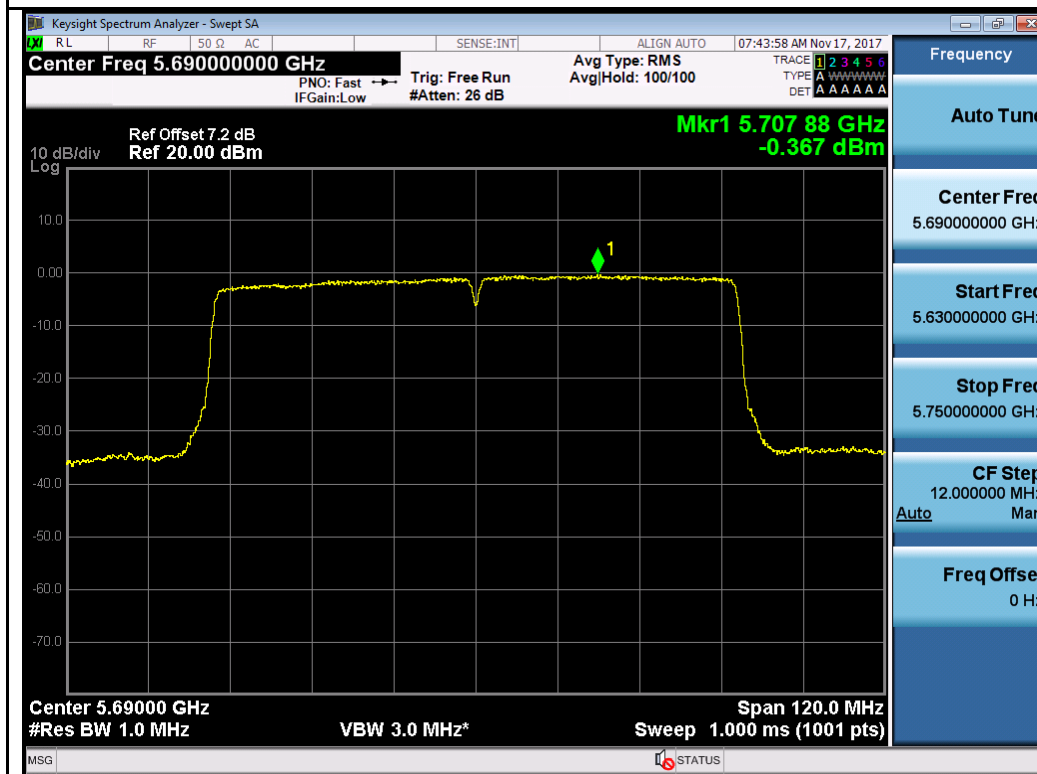

Chain 1:

Test Plot for W56:

Chain 0:

Chain 1:

Test Plot for Crossband (W56 procedure):
Chain 0:

802.11n-HT40 5710M

802.11ac-VHT80 5690M

Chain 1:

Test Plot for Crossband (W58 procedure):
Chain 0:

802.11a-5720M

802.11n-HT20 5720M

802.11n-HT40 5710M

802.11ac-VHT80 5690M