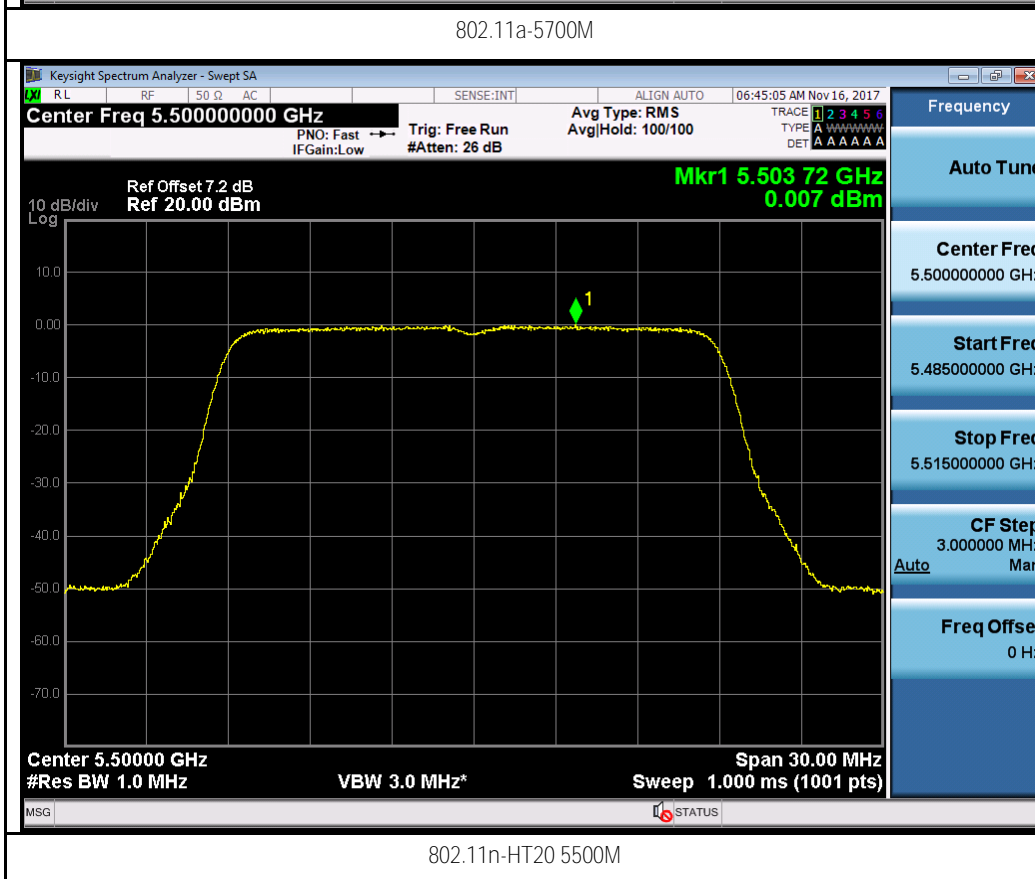

802.11n-HT20 5280M

802.11n-HT20 5320M

802.11n-HT40 5270M

802.11n-HT40 5310M

Test Plot for W56:

Chain 0:

Chain 1:

802.11a-5700M

802.11n-HT20 5500M

802.11n-HT40 5510M

802.11n-HT40 5550M

Test Plot for Crossband (W56 procedure):
Chain 0:

Chain 1:

Test Plot for Crossband (W58 procedure):
Chain 0:

Chain 1:

T310S
Test Plot for W53:
Chain 0:

Chain 1:

Test Plot for W56:

Chain 0:

Chain 1:

Test Plot for Crossband (W56 procedure):
Chain 0:

802.11n-HT40 5710M

802.11ac-VHT80 5690M

Chain 1:

Test Plot for Crossband (W58 procedure):
Chain 0:

802.11a-5720M

802.11n-HT20 5720M

802.11n-HT40 5710M

802.11ac-VHT80 5690M