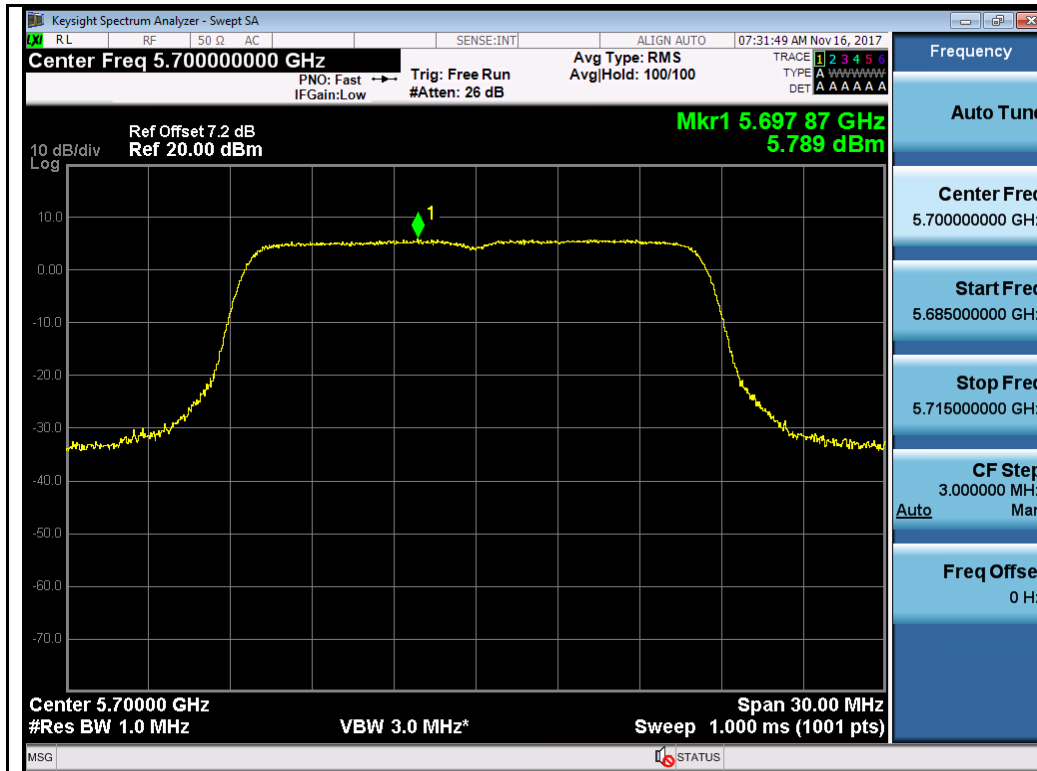

Chain 1:

Test Plot for W56:

Chain 0:

Chain 1:

Test Plot for Crossband (W56 procedure):
Chain 0:

802.11n-HT40 5710M

802.11ac-VHT80 5690M

Chain 1:

Test Plot for Crossband (W58 procedure):
Chain 0:

802.11a-5720M

802.11n-HT20 5720M

802.11n-HT40 5710M

802.11ac-VHT80 5690M