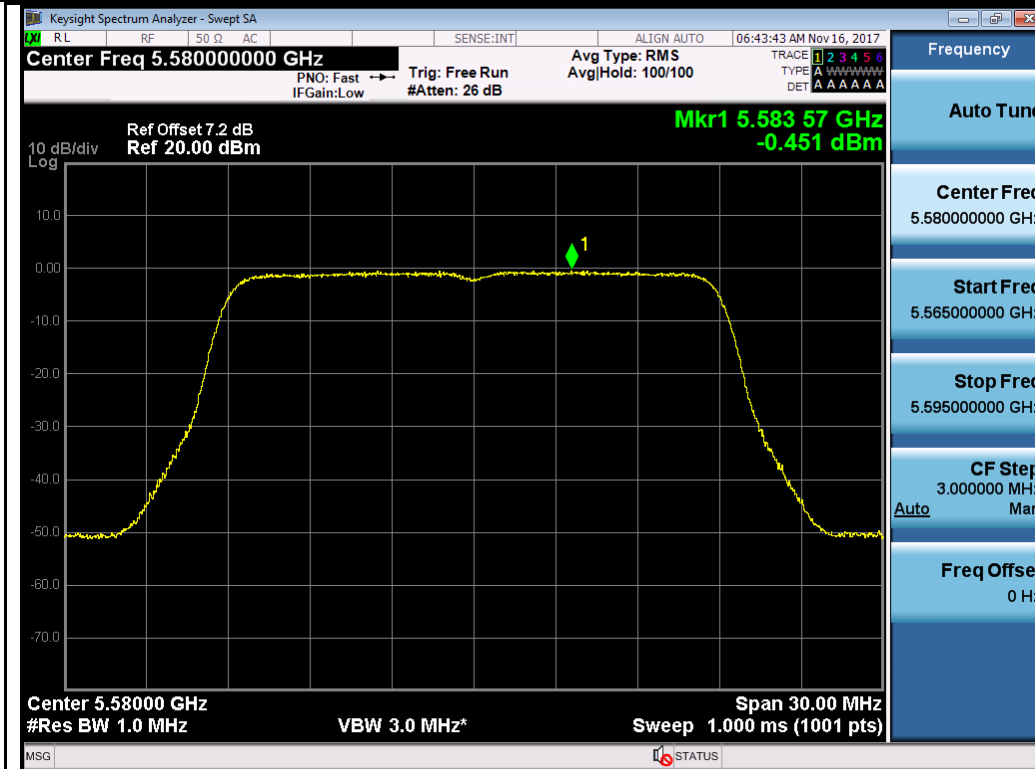

802.11n-HT20 5280M

802.11n-HT20 5320M

802.11n-HT40 5270M

802.11n-HT40 5310M

Test Plot for W56:

Chain 0:

Chain 1:

802.11a-5700M

802.11n-HT20 5500M

802.11n-HT40 5510M

802.11n-HT40 5550M

Test Plot for Crossband (W56 procedure):
Chain 0:

Chain 1:

Test Plot for Crossband (W58 procedure):
Chain 0:

Chain 1:

T310S
Test Plot for W53:
Chain 0:

Chain 1:

Test Plot for W56:

Chain 0:

Chain 1:

Test Plot for Crossband (W56 procedure):
Chain 0:

802.11n-HT40 5710M

802.11ac-VHT80 5690M

Chain 1: