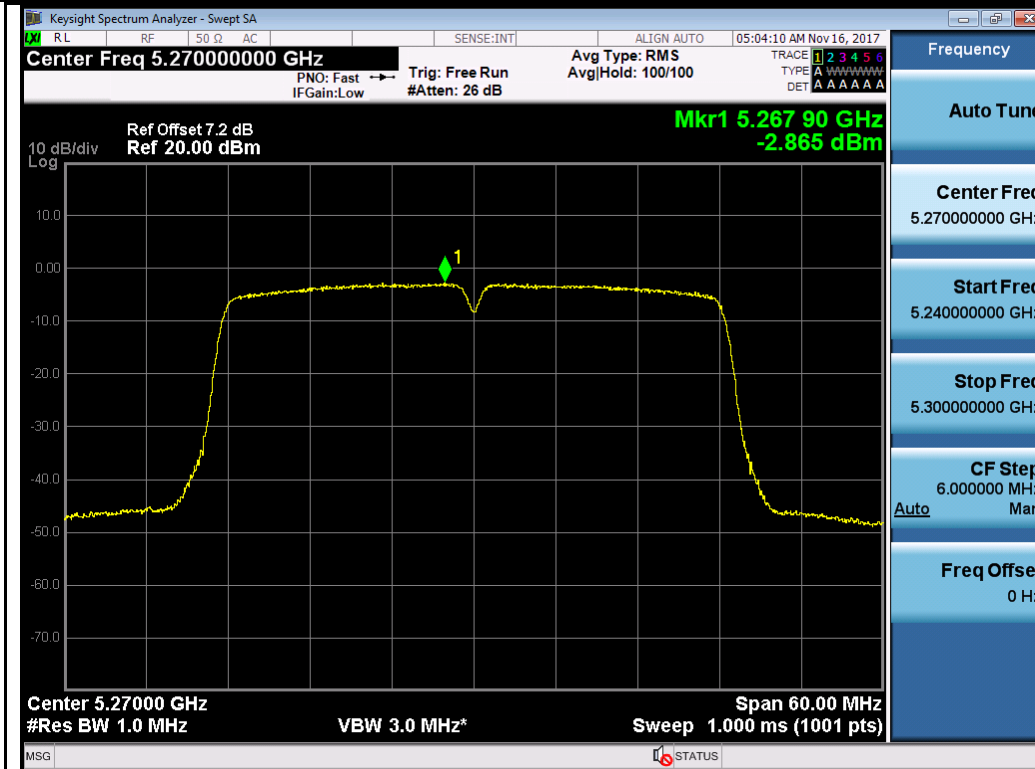

802.11n-HT20 5280M

802.11n-HT20 5320M

802.11n-HT40 5270M

802.11n-HT40 5310M

Test Plot for W56:

Chain 0:

Chain 1:

802.11a-5700M

802.11n-HT20 5500M

802.11n-HT40 5510M

802.11n-HT40 5550M

Test Plot for Crossband (W56 procedure):
Chain 0:

Chain 1:

Test Plot for Crossband (W58 procedure):
Chain 0:

Chain 1:

T310S
Test Plot for W53:
Chain 0:

Chain 1:

Test Plot for W56:

Chain 0:

Chain 1:

Test Plot for Crossband (W56 procedure):
Chain 0:

802.11n-HT40 5710M

802.11ac-VHT80 5690M

Chain 1:

Test Plot for Crossband (W58 procedure):
Chain 0:

802.11a-5720M

802.11n-HT20 5720M

802.11n-HT40 5710M

802.11ac-VHT80 5690M