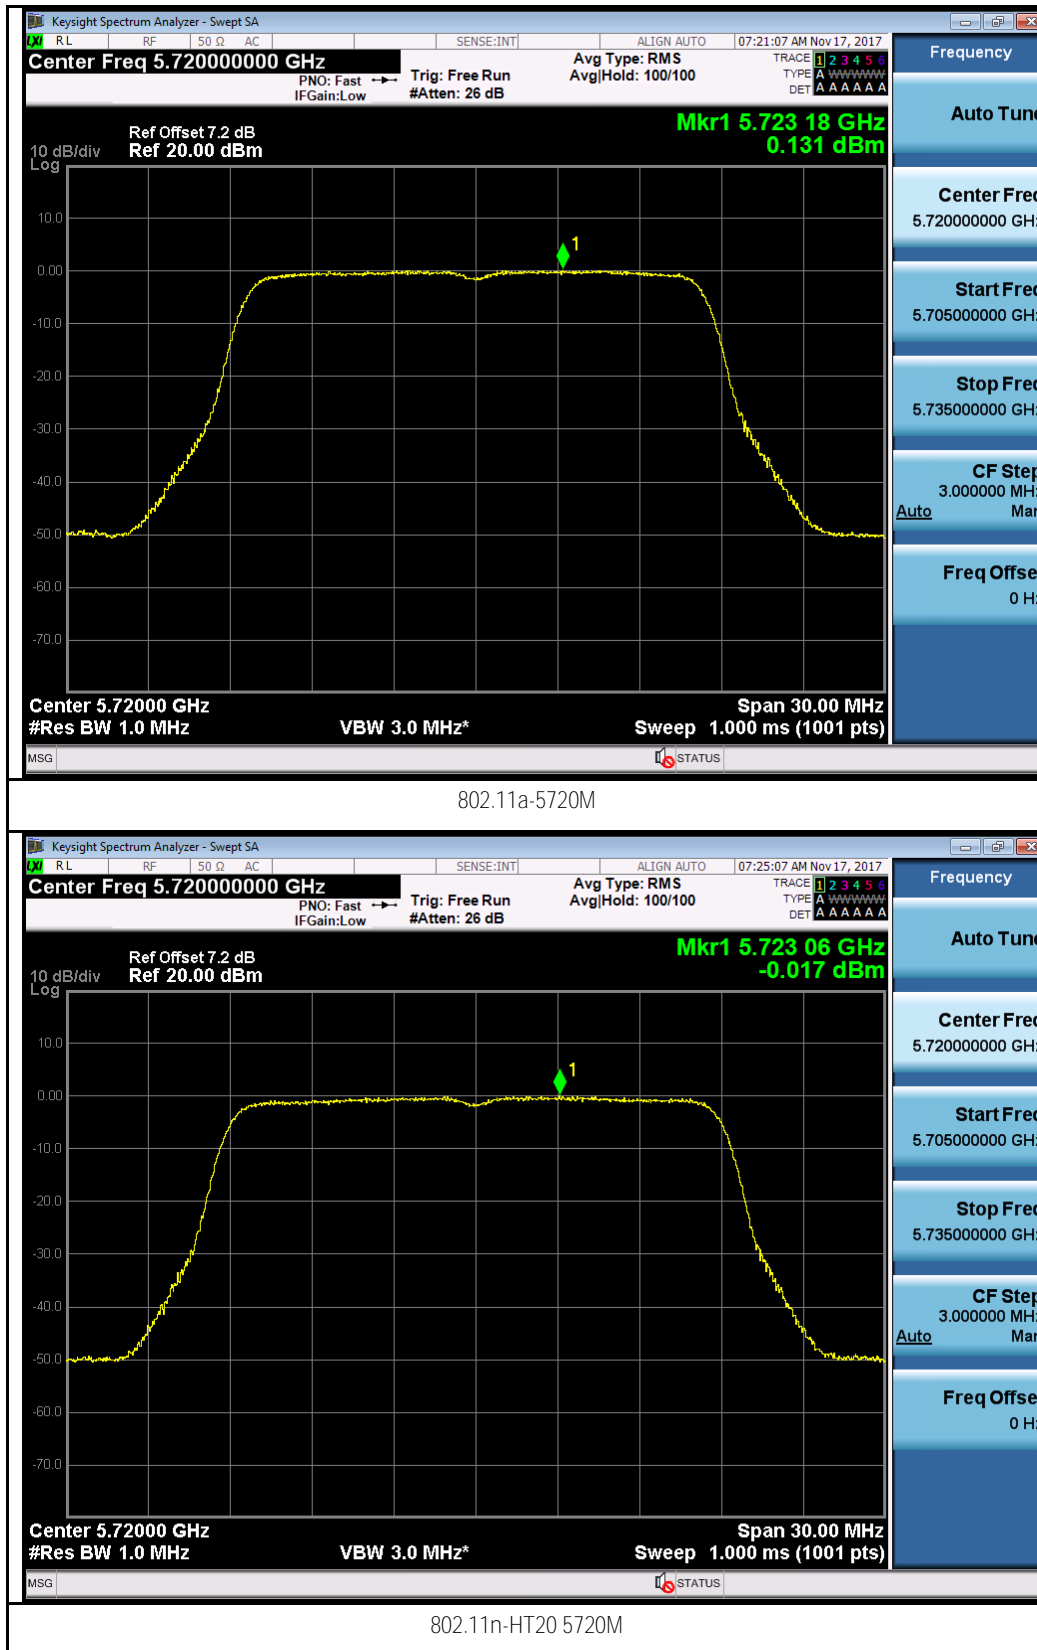

802.11n-HT20 5280M

802.11n-HT20 5320M

802.11n-HT40 5270M

802.11n-HT40 5310M

Test Plot for W56:

Chain 0:

Chain 1:

802.11a-5700M

802.11n-HT20 5500M

802.11n-HT40 5510M

802.11n-HT40 5550M

Test Plot for Crossband (W56 procedure):
Chain 0:

Chain 1:

Test Plot for Crossband (W58 procedure):
Chain 0:

Chain 1:

T310S
Test Plot for W53:
Chain 0:

Chain 1:

Test Plot for W56:

Chain 0:

Chain 1:

Test Plot for Crossband (W56 procedure):
Chain 0:

802.11n-HT40 5710M

802.11ac-VHT80 5690M

Chain 1:

Test Plot for Crossband (W58 procedure):
Chain 0:

802.11a-5720M

802.11n-HT20 5720M

802.11n-HT40 5710M

802.11ac-VHT80 5690M