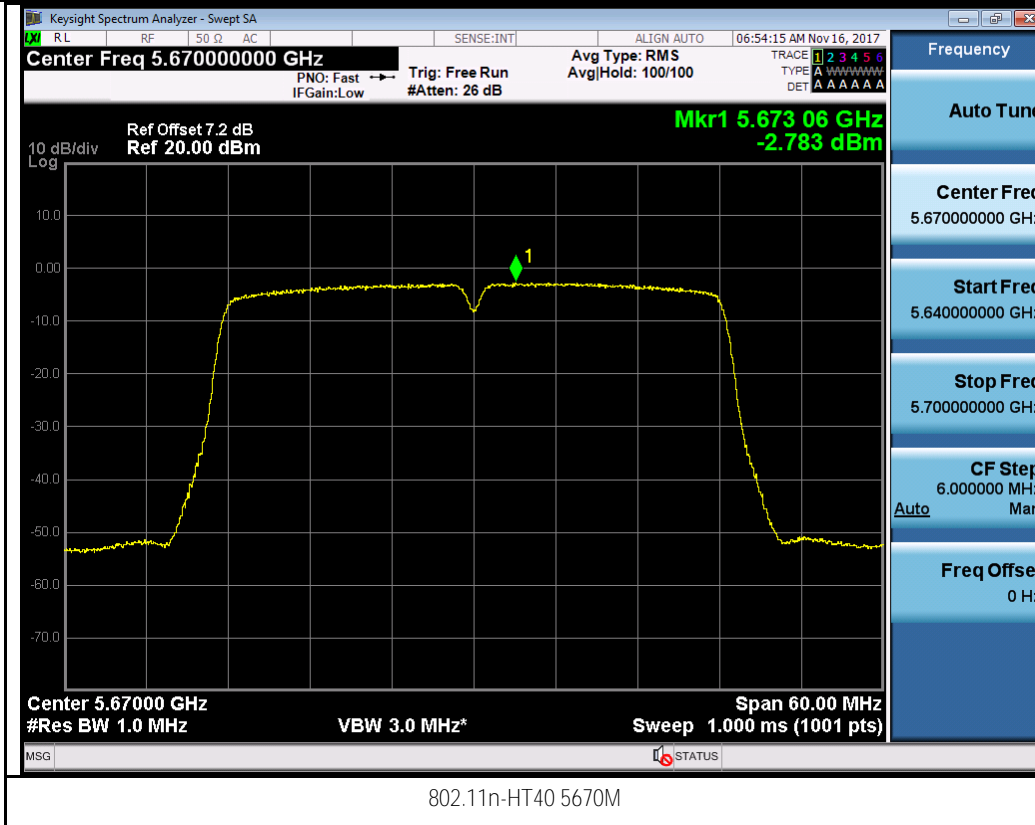

802.11n-HT20 5500M

802.11n-HT40 5510M

802.11n-HT40 5550M

Test Plot for Crossband (W56 procedure):
Chain 0:

Chain 1:

Test Plot for Crossband (W58 procedure):
Chain 0:

Chain 1:

T310S
Test Plot for W53:
Chain 0:

Chain 1:

Test Plot for W56:

Chain 0:

Chain 1:

Test Plot for Crossband (W56 procedure):
Chain 0:

802.11n-HT40 5710M

802.11ac-VHT80 5690M

Chain 1:

Test Plot for Crossband (W58 procedure):
Chain 0:

802.11a-5720M

802.11n-HT20 5720M

802.11n-HT40 5710M

802.11ac-VHT80 5690M