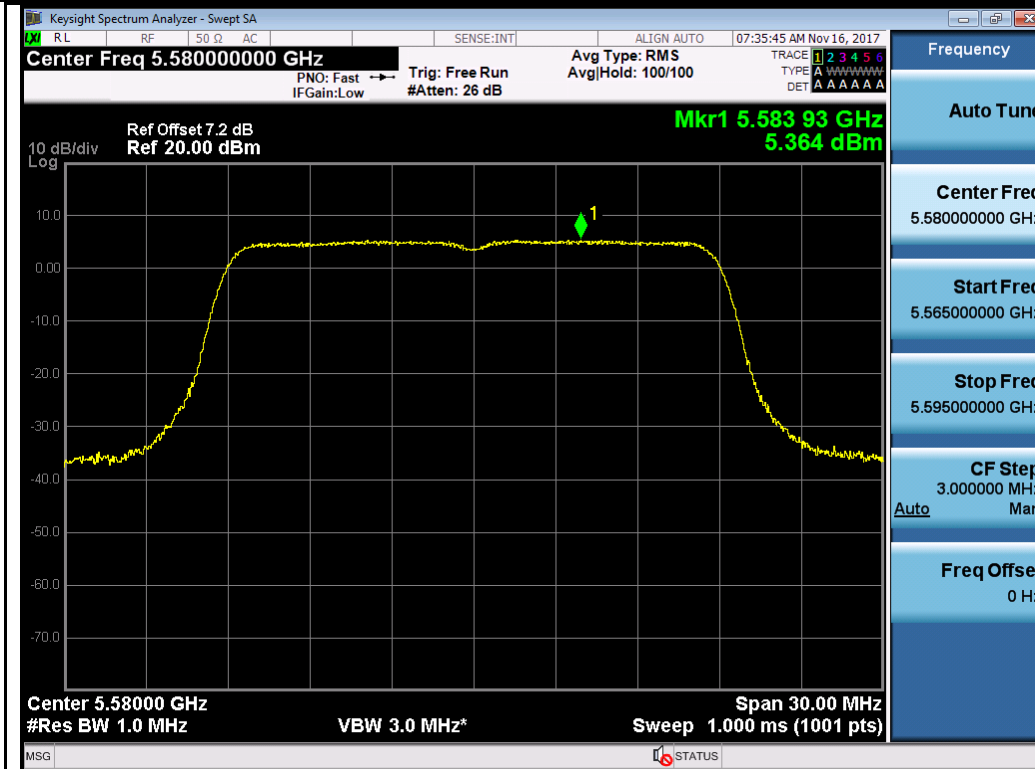

Chain 1:

Test Plot for W56:

Chain 0:

Chain 1:

Test Plot for Crossband (W56 procedure):
Chain 0:

802.11n-HT40 5710M

802.11ac-VHT80 5690M

Chain 1:

Test Plot for Crossband (W58 procedure):
Chain 0:

802.11a-5720M

802.11n-HT20 5720M

802.11n-HT40 5710M

802.11ac-VHT80 5690M