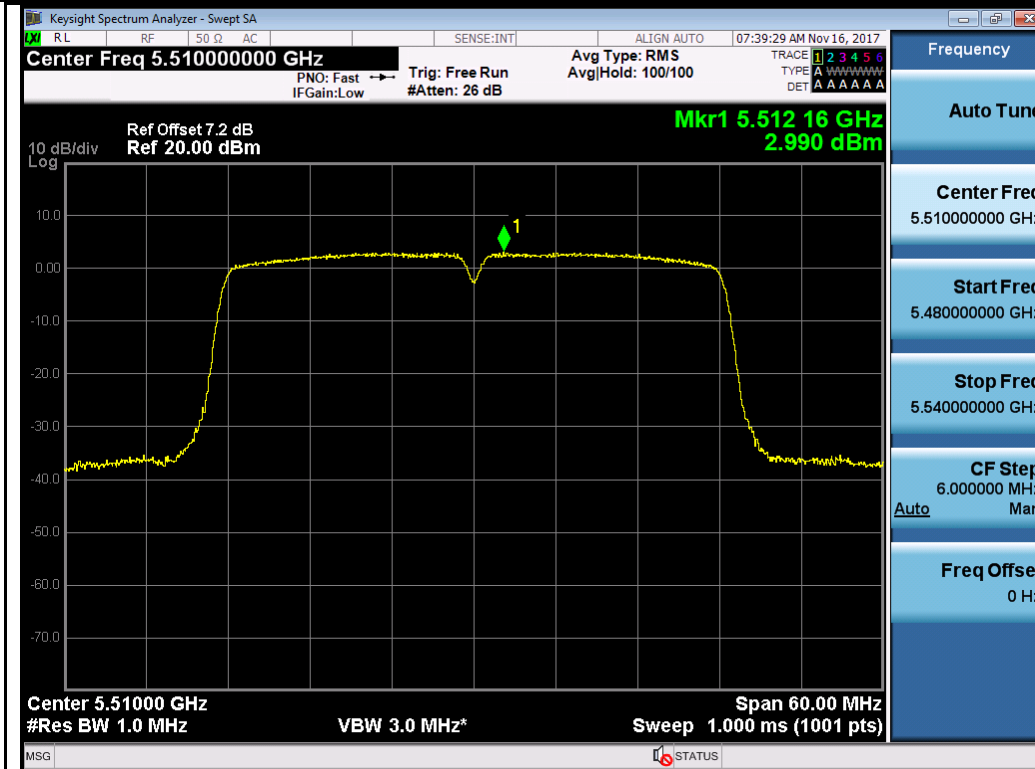

Chain 1:

Test Plot for W56:

Chain 0:

Chain 1:

Test Plot for Crossband (W56 procedure):
Chain 0:

802.11n-HT40 5710M

802.11ac-VHT80 5690M

Chain 1:

Test Plot for Crossband (W58 procedure):
Chain 0:

802.11a-5720M

802.11n-HT20 5720M

802.11n-HT40 5710M

802.11ac-VHT80 5690M