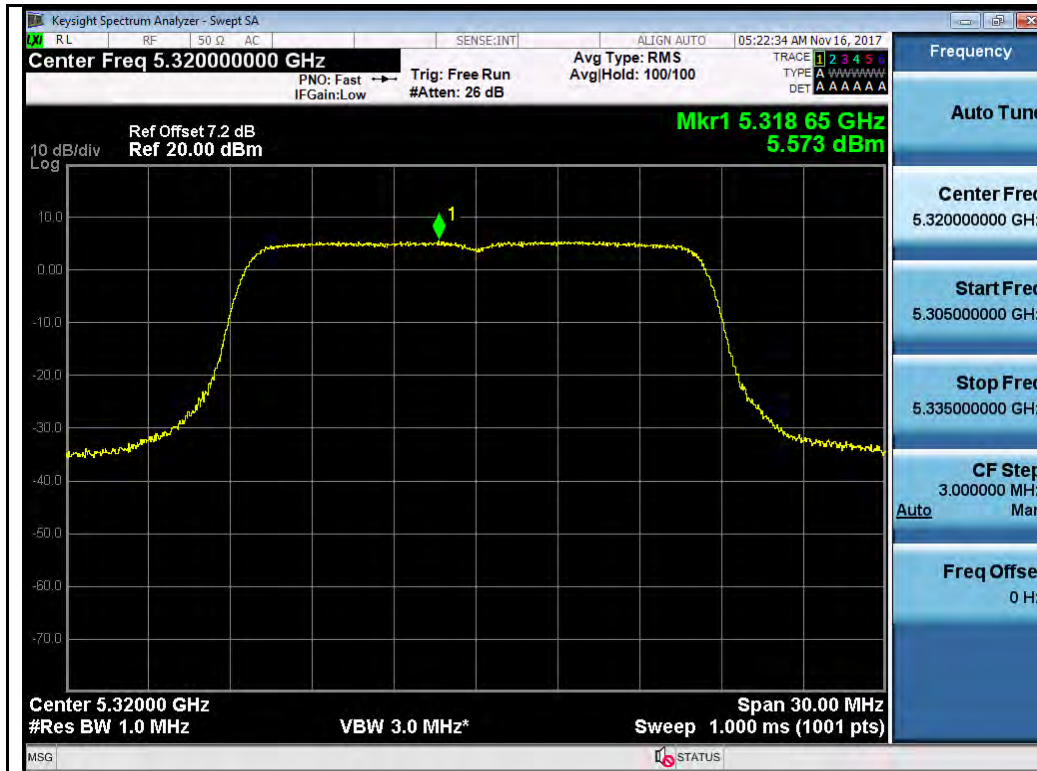

802.11n-HT40 5710M

802.11ac-VHT80 5690M

T310S
Test Plot for W53:
Chain 0:

802.11n-HT20 5280M

802.11n-HT20 5320M

Chain 1:

802.11n-HT20 5280M

802.11n-HT20 5320M

802.11n-HT40 5270M

802.11n-HT40 5310M

Test Plot for W56:

Chain 0:

802.11n-HT40 5510M

802.11n-HT40 5550M

Chain 1:

Test Plot for Crossband (W56 procedure):
Chain 0:

Chain 1:

Test Plot for Crossband (W58 procedure):
Chain 0:

802.11a-5720M

802.11n-HT20 5720M

802.11n-HT40 5710M

802.11ac-VHT80 5690M

Chain 1:

T310S Beamforming Mode
Test Plot for W53: