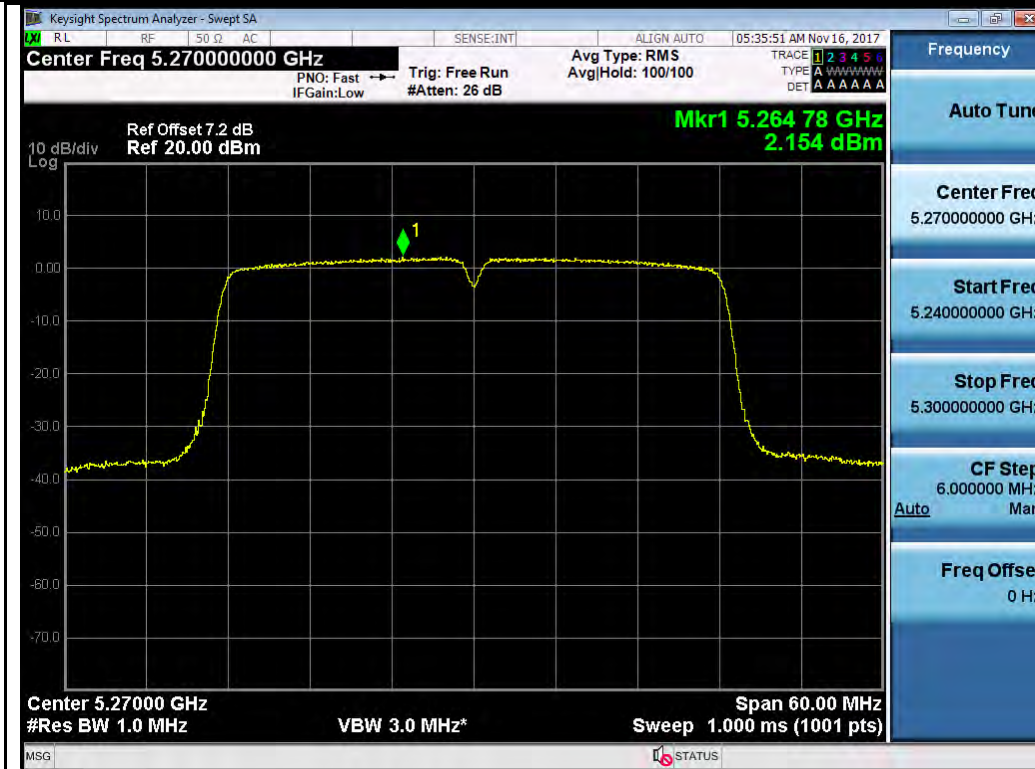

802.11n-HT40 5710M

802.11ac-VHT80 5690M

T310S
Test Plot for W53:
Chain 0:

802.11n-HT20 5280M

802.11n-HT20 5320M

Chain 1:

802.11n-HT20 5280M

802.11n-HT20 5320M

802.11n-HT40 5270M

802.11n-HT40 5310M

Test Plot for W56:

Chain 0:

802.11n-HT40 5510M

802.11n-HT40 5550M

Chain 1:

Test Plot for Crossband (W56 procedure):
Chain 0:

Chain 1:

Test Plot for Crossband (W58 procedure):
Chain 0:

802.11a-5720M

802.11n-HT20 5720M

802.11n-HT40 5710M

802.11ac-VHT80 5690M

Chain 1:

T310S Beamforming Mode
Test Plot for W53: