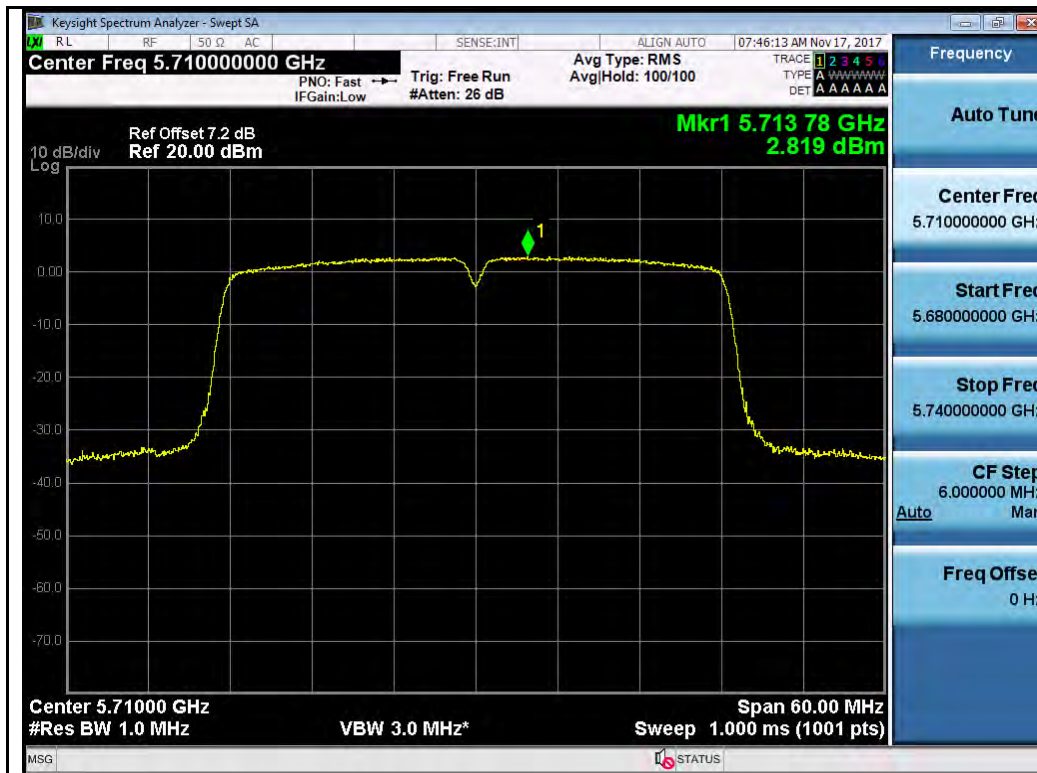

802.11n-HT40 5270M

802.11n-HT40 5310M

Test Plot for W56:

Chain 0:

802.11n-HT40 5510M

802.11n-HT40 5550M

Chain 1:

Test Plot for Crossband (W56 procedure):
Chain 0:

Chain 1:

Test Plot for Crossband (W58 procedure):
Chain 0:

802.11a-5720M

802.11n-HT20 5720M

802.11n-HT40 5710M

802.11ac-VHT80 5690M

Chain 1:

T310S Beamforming Mode
Test Plot for W53: