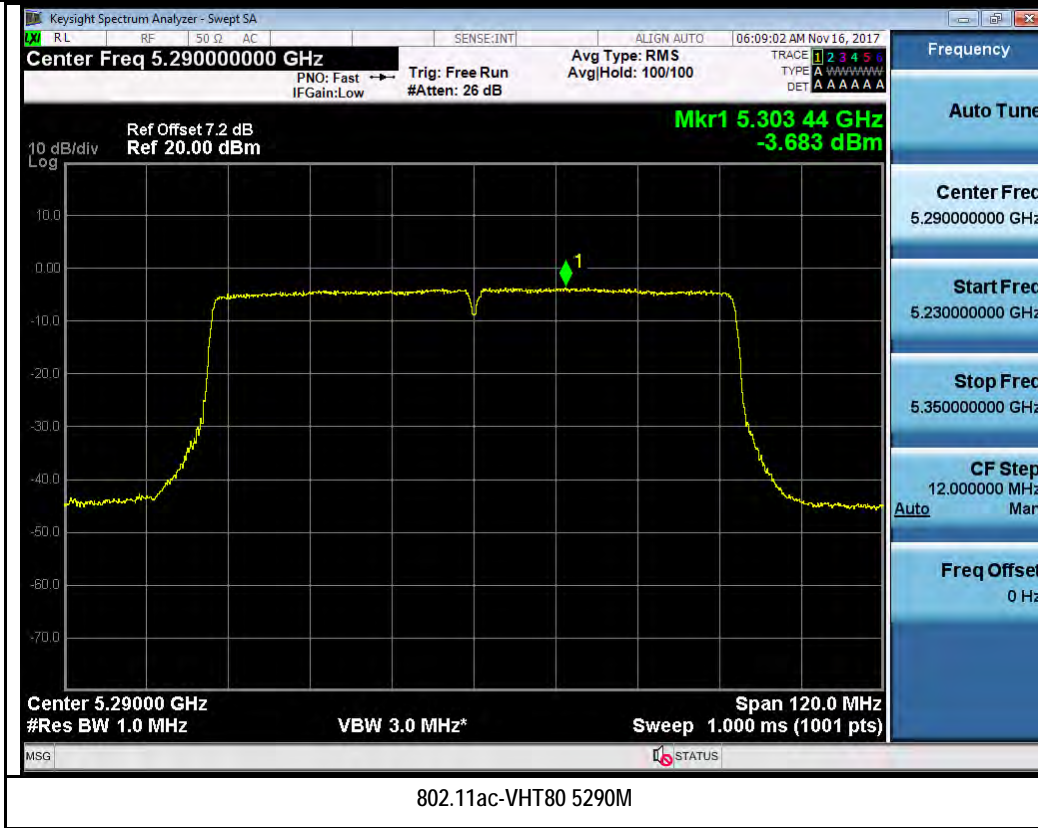

Chain 0:

802.11n-HT20 5280M

802.11n-HT20 5320M

802.11n-HT40 5270M

802.11n-HT40 5310M

Chain 1:

802.11n-HT20 5280M

802.11n-HT20 5320M

802.11n-HT40 5270M

802.11n-HT40 5310M

Test Plot for W56:

Chain 0:

802.11a-5500M

802.11a-5580M

802.11a-5700M

802.11n-HT20 5500M