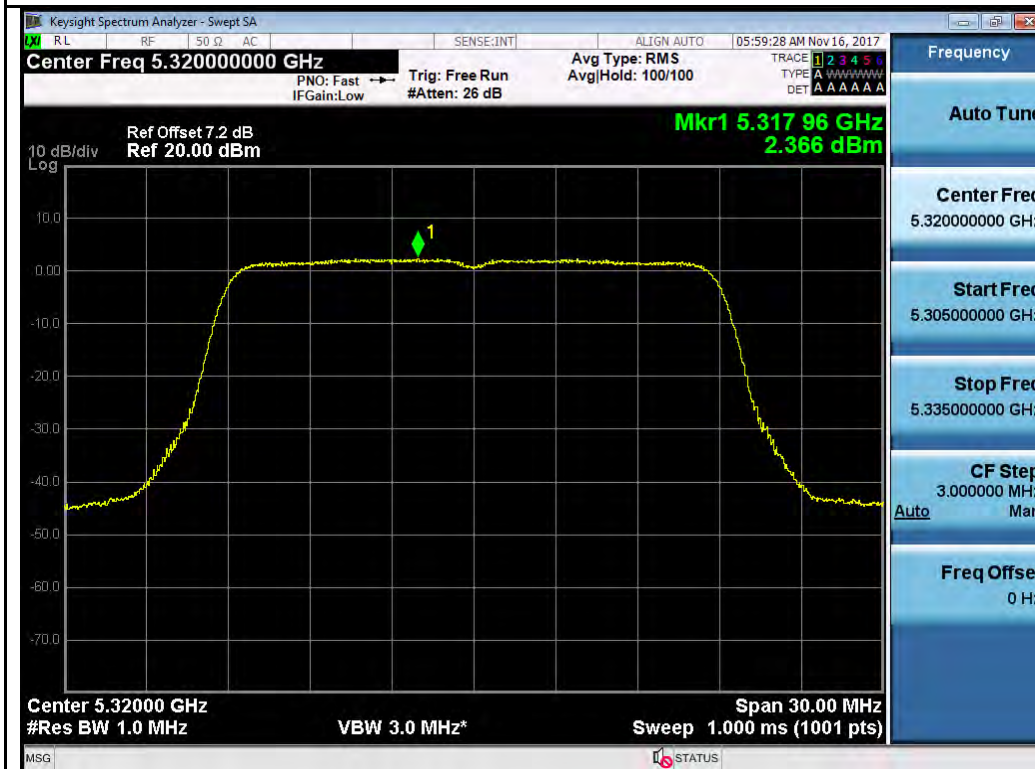

Chain 0:

802.11n-HT20 5280M

802.11n-HT20 5320M

802.11n-HT40 5270M

802.11n-HT40 5310M

Chain 1:

802.11n-HT20 5280M

802.11n-HT20 5320M

802.11n-HT40 5270M

802.11n-HT40 5310M

Test Plot for W56:

Chain 0:

802.11a-5500M

802.11a-5580M

802.11a-5700M

802.11n-HT20 5500M