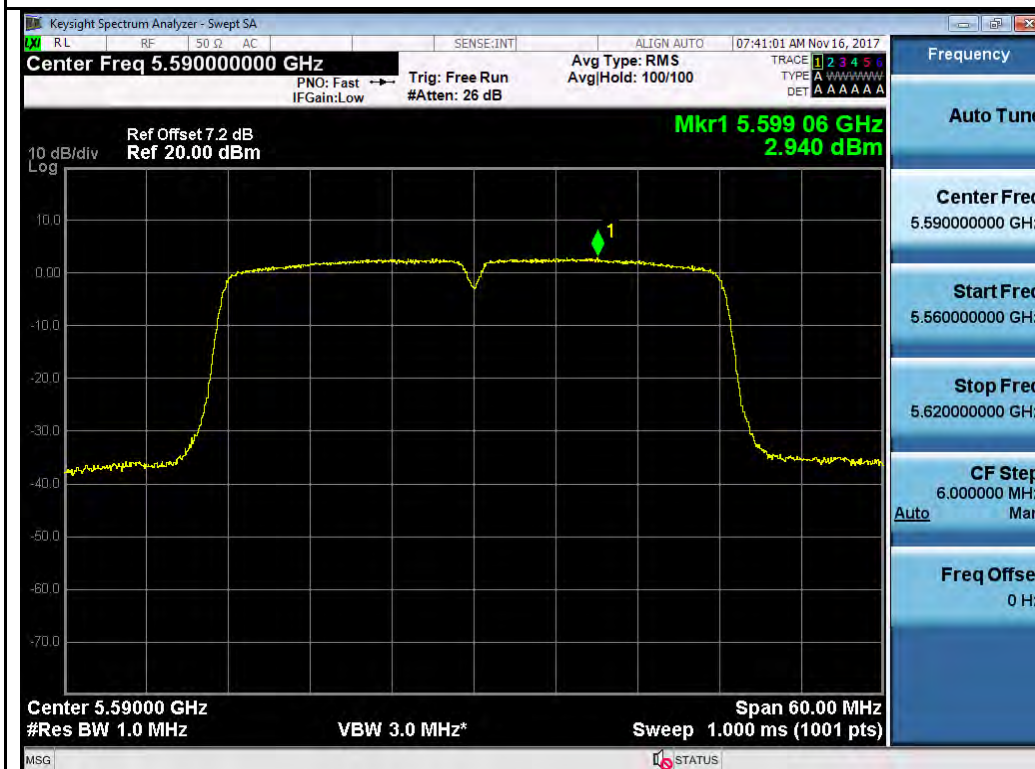

802.11n-HT40 5270M

802.11n-HT40 5310M

Test Plot for W56:

Chain 0:

802.11n-HT40 5510M

802.11n-HT40 5550M

Chain 1:

Test Plot for Crossband (W56 procedure):
Chain 0:

Chain 1:

Test Plot for Crossband (W58 procedure):
Chain 0:

802.11a-5720M

802.11n-HT20 5720M

802.11n-HT40 5710M

802.11ac-VHT80 5690M

Chain 1:

T310S Beamforming Mode
Test Plot for W53: