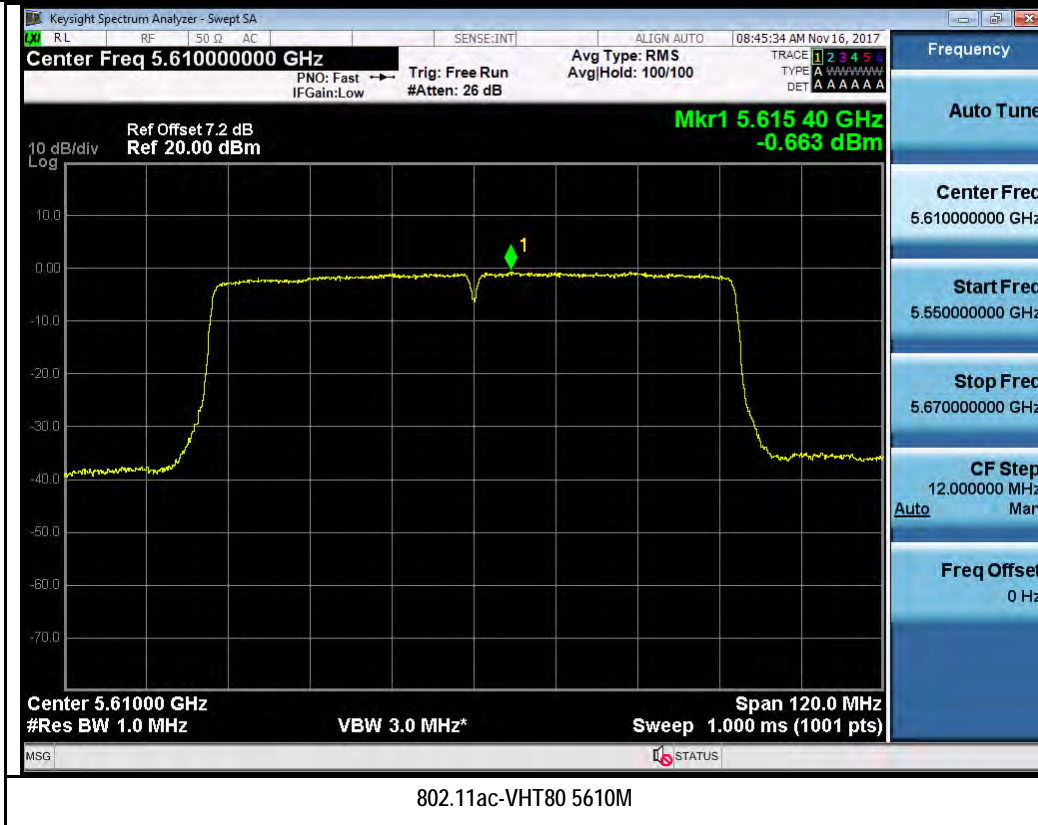

802.11n-HT40 5710M

802.11ac-VHT80 5690M

T310S
Test Plot for W53:
Chain 0:

802.11n-HT20 5280M

802.11n-HT20 5320M

Chain 1:

802.11n-HT20 5280M

802.11n-HT20 5320M

802.11n-HT40 5270M

802.11n-HT40 5310M

Test Plot for W56:

Chain 0:

802.11n-HT40 5510M

802.11n-HT40 5550M

Chain 1:

Test Plot for Crossband (W56 procedure):
Chain 0:

Chain 1:

Test Plot for Crossband (W58 procedure):
Chain 0:

802.11a-5720M

802.11n-HT20 5720M

802.11n-HT40 5710M

802.11ac-VHT80 5690M

Chain 1:

T310S Beamforming Mode
Test Plot for W53: