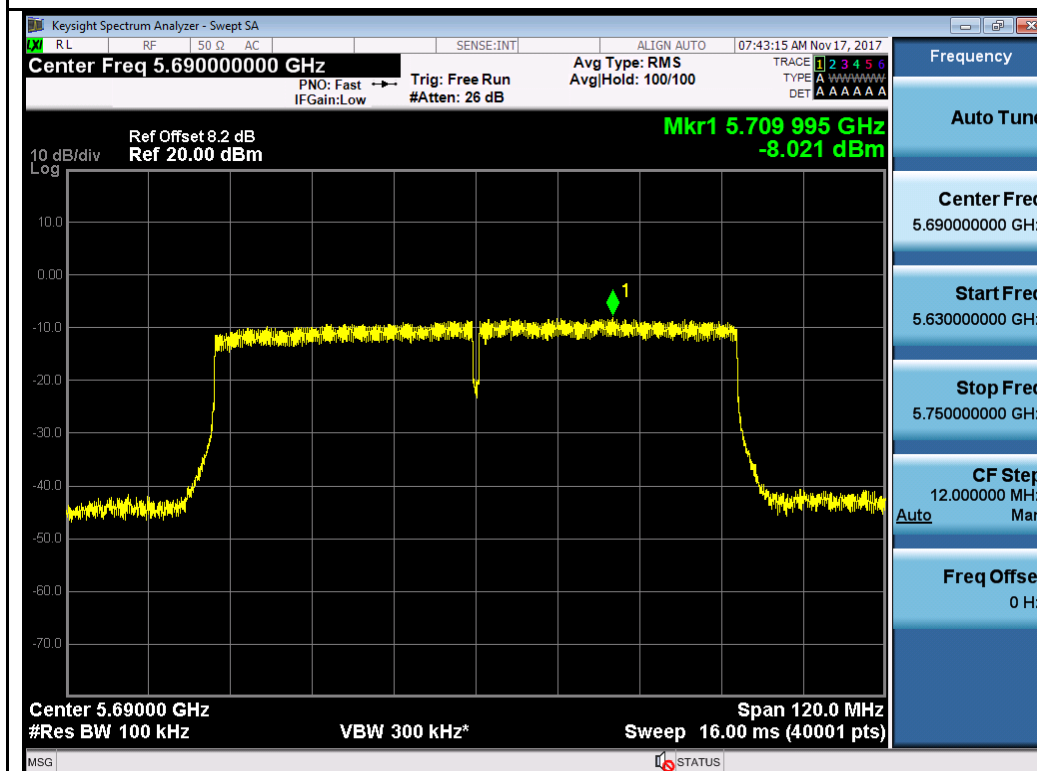

Chain 1:

Test Plot for Crossband (W58 procedure):
Chain 0:

802.11a-5720M

802.11n-HT20 5720M

802.11n-HT40 5710M

802.11ac-VHT80 5690M

Chain 1:

T310S Beamforming Mode
Test Plot for W53: