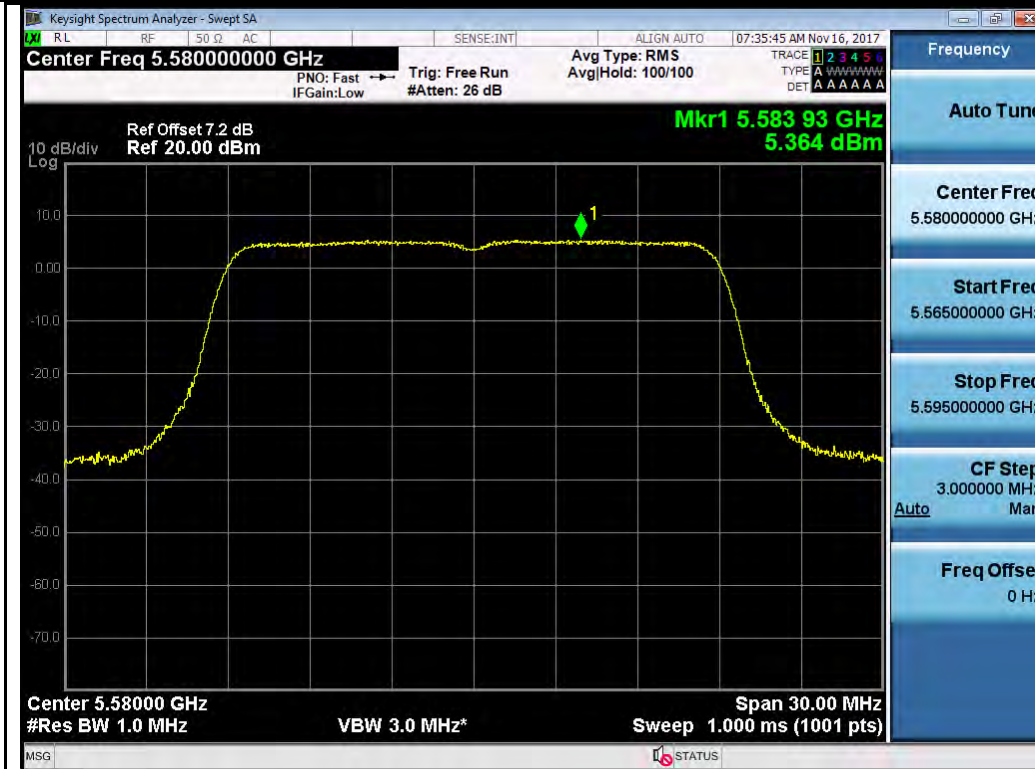

802.11n-HT40 5270M

802.11n-HT40 5310M

Test Plot for W56:

Chain 0:

802.11n-HT40 5510M

802.11n-HT40 5550M

Chain 1:

Test Plot for Crossband (W56 procedure):
Chain 0:

Chain 1:

Test Plot for Crossband (W58 procedure):
Chain 0:

802.11a-5720M

802.11n-HT20 5720M

802.11n-HT40 5710M

802.11ac-VHT80 5690M

Chain 1:

T310S Beamforming Mode
Test Plot for W53: