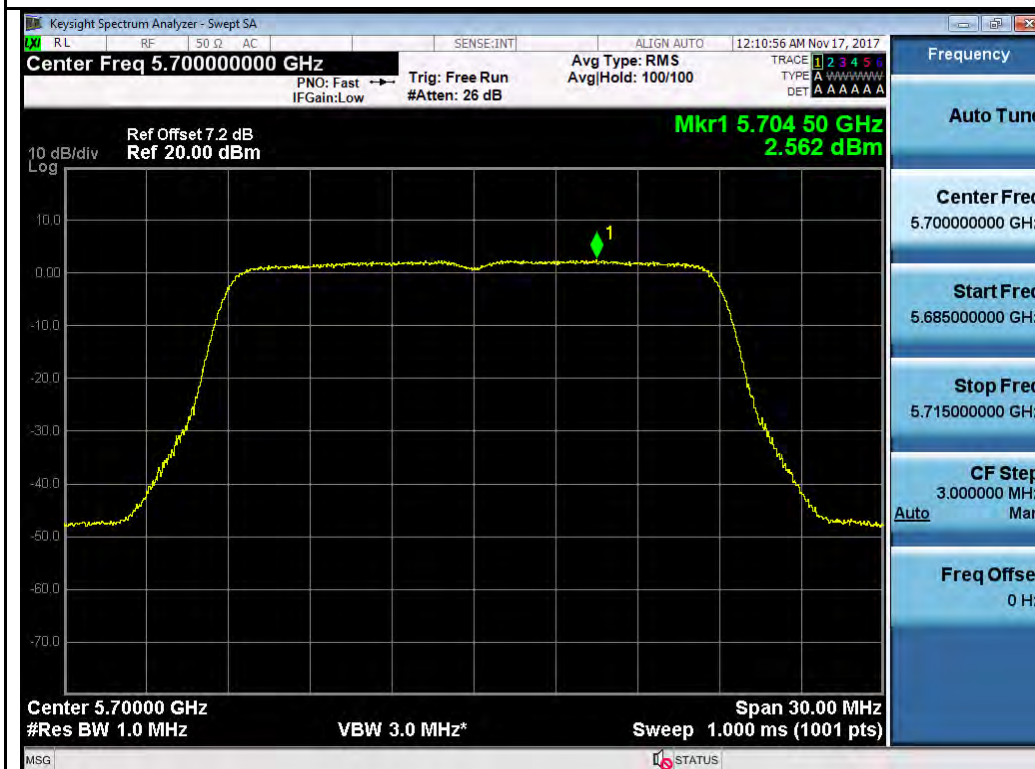

802.11n-HT20 5700M