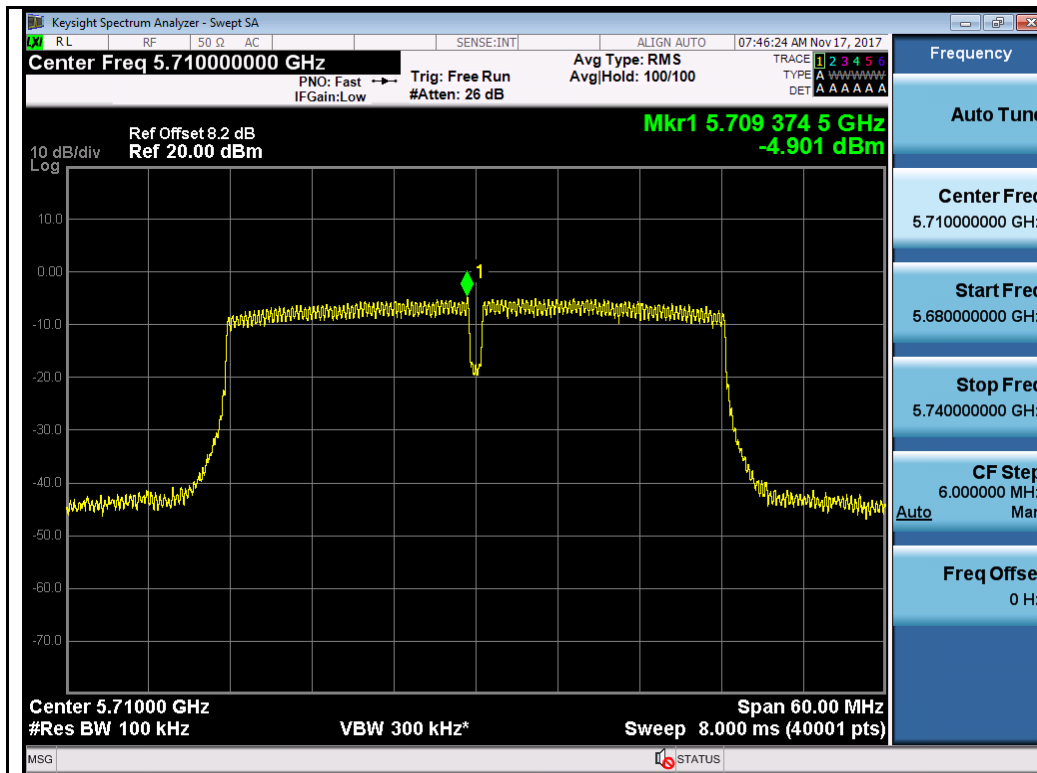

Chain 1:

Test Plot for Crossband (W58 procedure):
Chain 0:

802.11a-5720M

802.11n-HT20 5720M

802.11n-HT40 5710M

802.11ac-VHT80 5690M

Chain 1:

T310S Beamforming Mode
Test Plot for W53: