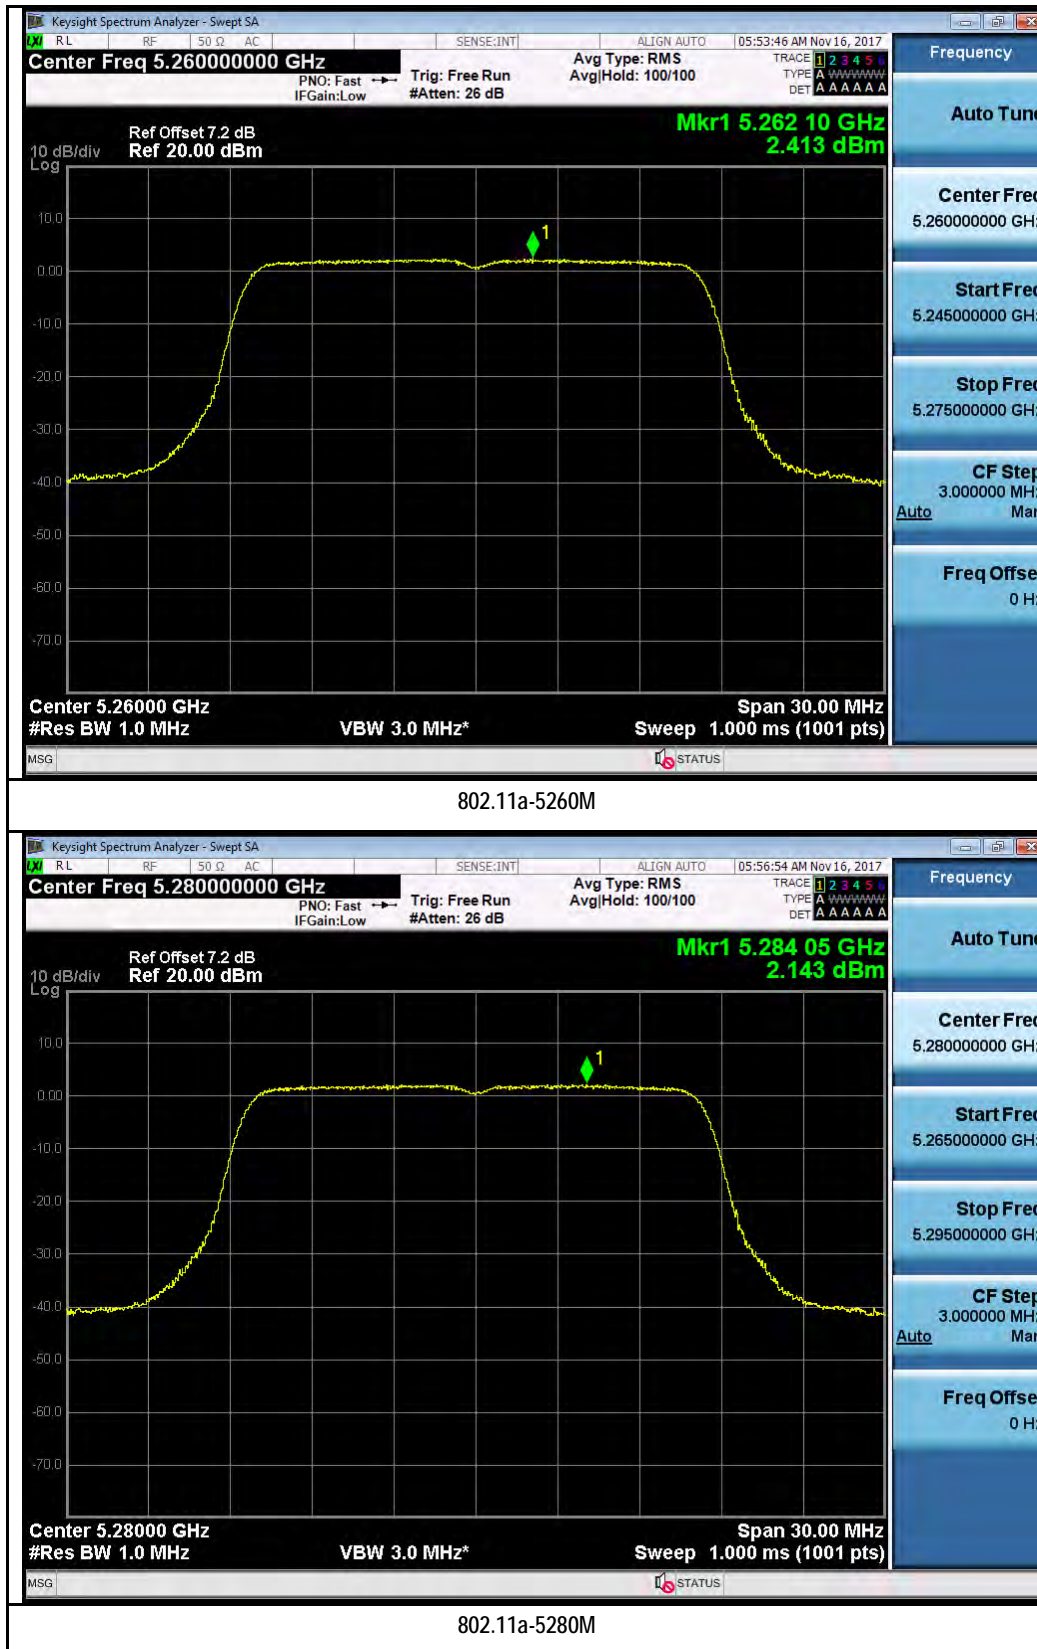

802.11n-HT40 5710M

802.11ac-VHT80 5690M

T310S
Test Plot for W53:
Chain 0:

802.11n-HT20 5280M

802.11n-HT20 5320M

Chain 1:

802.11n-HT20 5280M

802.11n-HT20 5320M

802.11n-HT40 5270M

802.11n-HT40 5310M

Test Plot for W56:

Chain 0:

802.11n-HT40 5510M

802.11n-HT40 5550M

Chain 1:

Test Plot for Crossband (W56 procedure):
Chain 0:

Chain 1:

Test Plot for Crossband (W58 procedure):
Chain 0:

802.11a-5720M

802.11n-HT20 5720M

802.11n-HT40 5710M

802.11ac-VHT80 5690M

Chain 1:

T310S Beamforming Mode
Test Plot for W53:

Chain 0:

802.11n-HT20 5280M

802.11n-HT20 5320M

802.11n-HT40 5270M

802.11n-HT40 5310M

Chain 1:

802.11n-HT20 5280M

802.11n-HT20 5320M