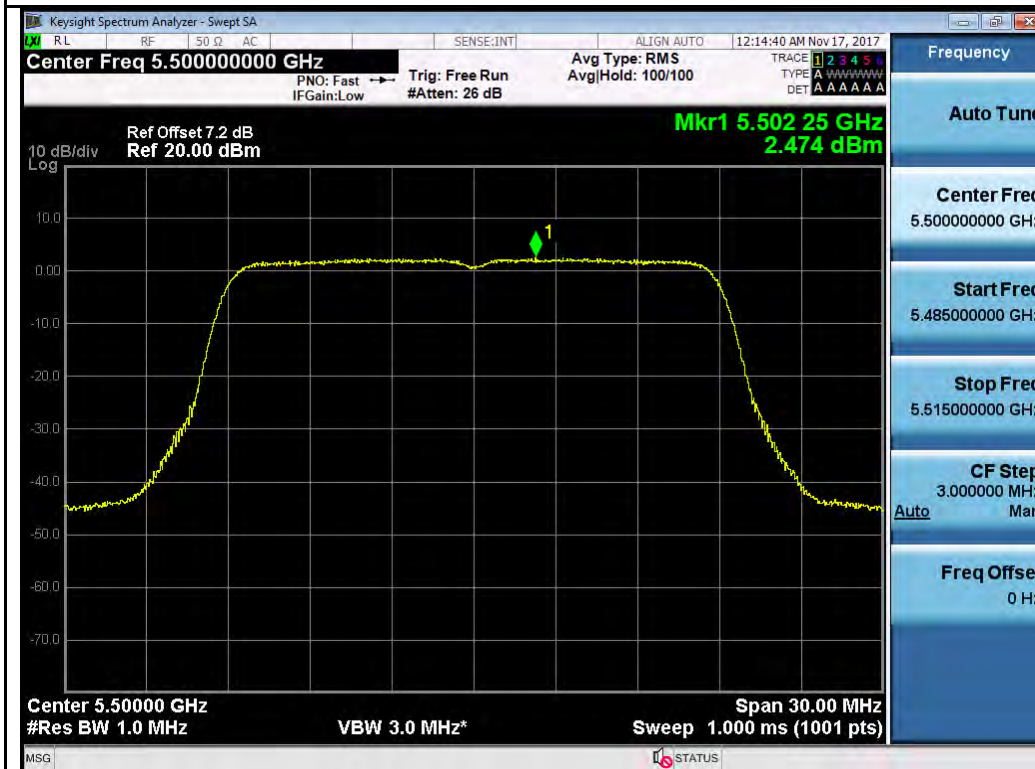

802.11n-HT40 5270M

802.11n-HT40 5310M

Test Plot for W56:

Chain 0:

802.11a-5500M

802.11a-5580M

802.11a-5700M

802.11n-HT20 5500M