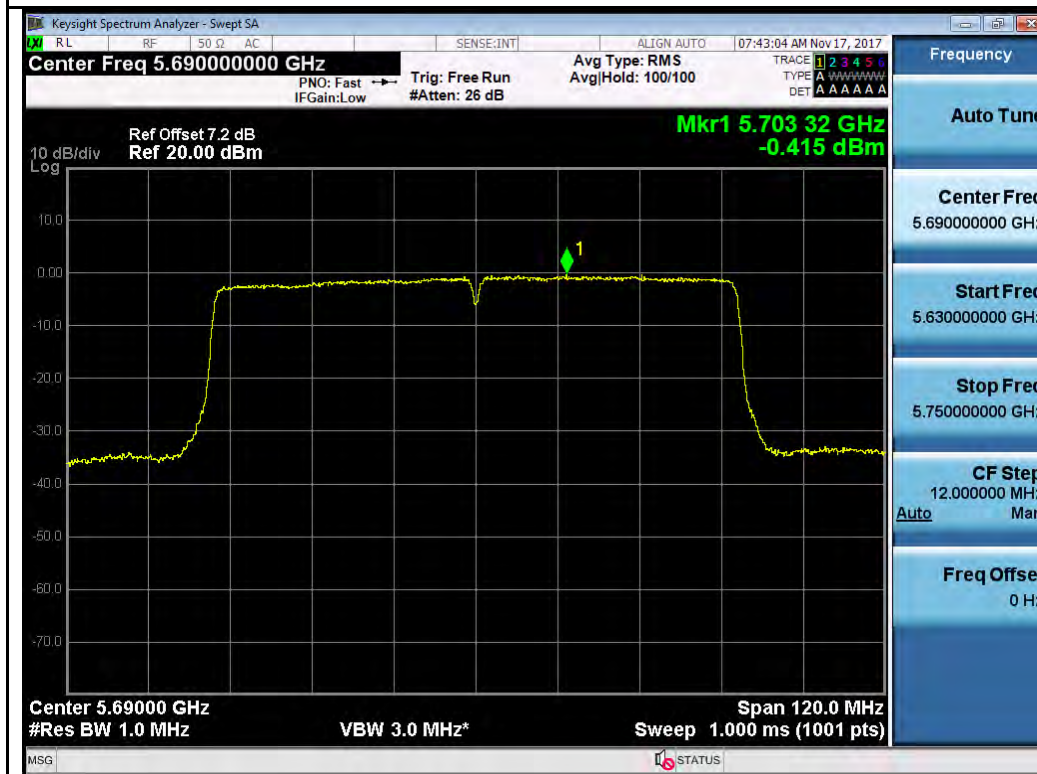

802.11n-HT40 5710M

802.11ac-VHT80 5690M

T310S
Test Plot for W53:
Chain 0:

802.11n-HT20 5280M

802.11n-HT20 5320M

Chain 1:

802.11n-HT20 5280M

802.11n-HT20 5320M

802.11n-HT40 5270M

802.11n-HT40 5310M

Test Plot for W56:

Chain 0:

802.11n-HT40 5510M

802.11n-HT40 5550M

Chain 1:

Test Plot for Crossband (W56 procedure):
Chain 0:

Chain 1:

Test Plot for Crossband (W58 procedure):
Chain 0:

802.11a-5720M

802.11n-HT20 5720M

802.11n-HT40 5710M

802.11ac-VHT80 5690M

Chain 1:

T310S Beamforming Mode
Test Plot for W53: