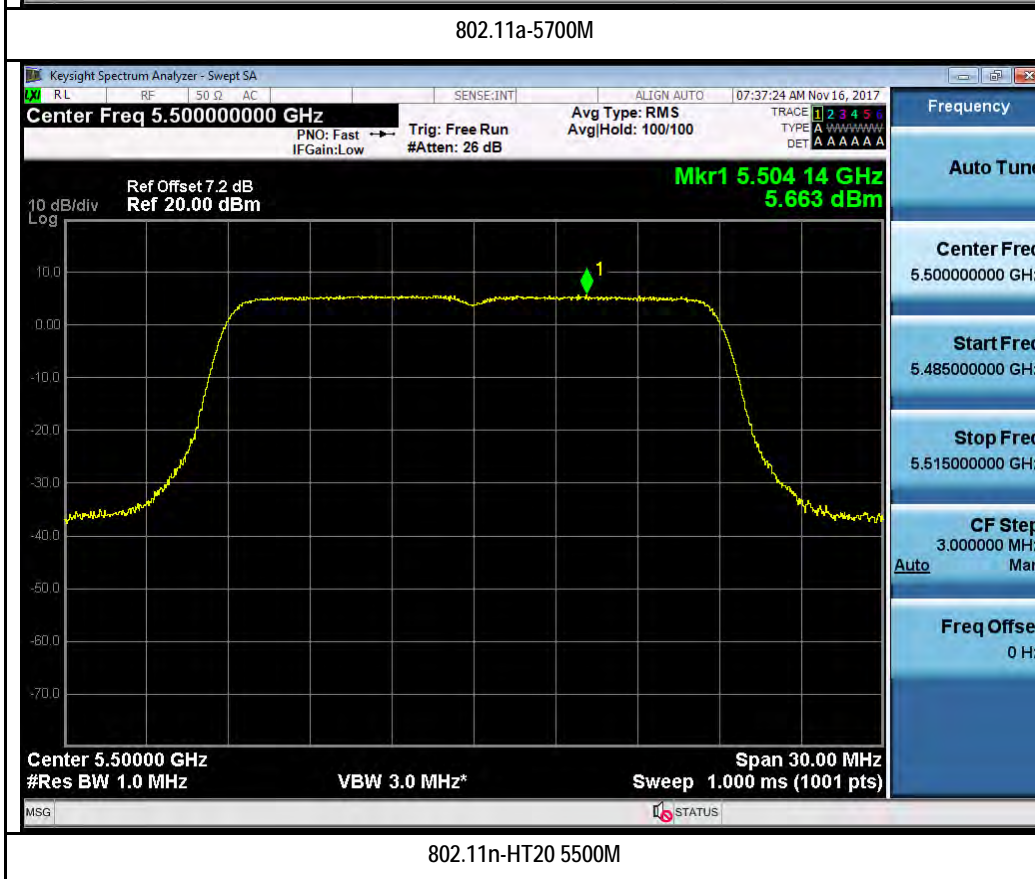

802.11n-HT40 5710M

802.11ac-VHT80 5690M

T310S
Test Plot for W53:
Chain 0:

802.11n-HT20 5280M

802.11n-HT20 5320M

Chain 1:

802.11n-HT20 5280M

802.11n-HT20 5320M

802.11n-HT40 5270M

802.11n-HT40 5310M

Test Plot for W56:

Chain 0:

802.11n-HT40 5510M

802.11n-HT40 5550M

Chain 1:

Test Plot for Crossband (W56 procedure):
Chain 0:

Chain 1:

Test Plot for Crossband (W58 procedure):
Chain 0:

802.11a-5720M

802.11n-HT20 5720M

802.11n-HT40 5710M

802.11ac-VHT80 5690M

Chain 1:

T310S Beamforming Mode
Test Plot for W53: