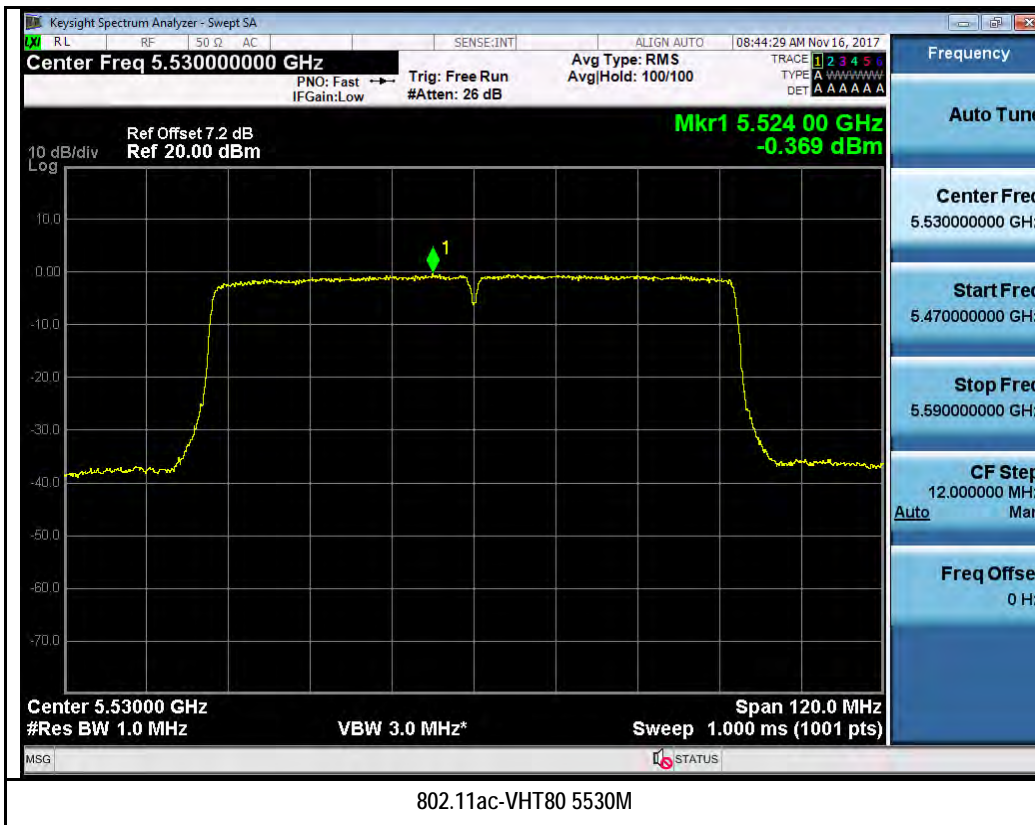

802.11n-HT40 5710M

802.11ac-VHT80 5690M

T310S
Test Plot for W53:
Chain 0:

802.11n-HT20 5280M

802.11n-HT20 5320M

Chain 1:

802.11n-HT20 5280M

802.11n-HT20 5320M

802.11n-HT40 5270M

802.11n-HT40 5310M

Test Plot for W56:

Chain 0:

802.11n-HT40 5510M

802.11n-HT40 5550M

Chain 1:

Test Plot for Crossband (W56 procedure):
Chain 0:

Chain 1:

Test Plot for Crossband (W58 procedure):
Chain 0:

802.11a-5720M

802.11n-HT20 5720M

802.11n-HT40 5710M

802.11ac-VHT80 5690M

Chain 1:

T310S Beamforming Mode
Test Plot for W53: