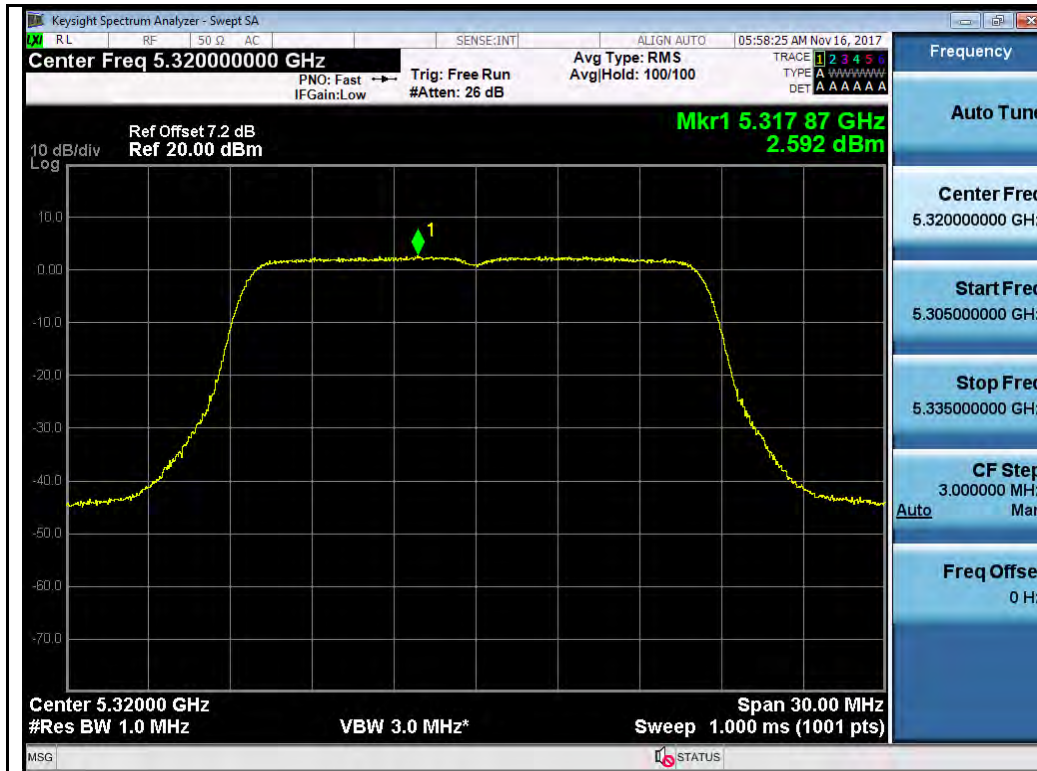

Chain 0:

802.11n-HT20 5280M

802.11n-HT20 5320M

802.11n-HT40 5270M

802.11n-HT40 5310M

Chain 1:

802.11n-HT20 5280M

802.11n-HT20 5320M

802.11n-HT40 5270M

802.11n-HT40 5310M

Test Plot for W56:

Chain 0:

802.11a-5500M

802.11a-5580M

802.11a-5700M

802.11n-HT20 5500M