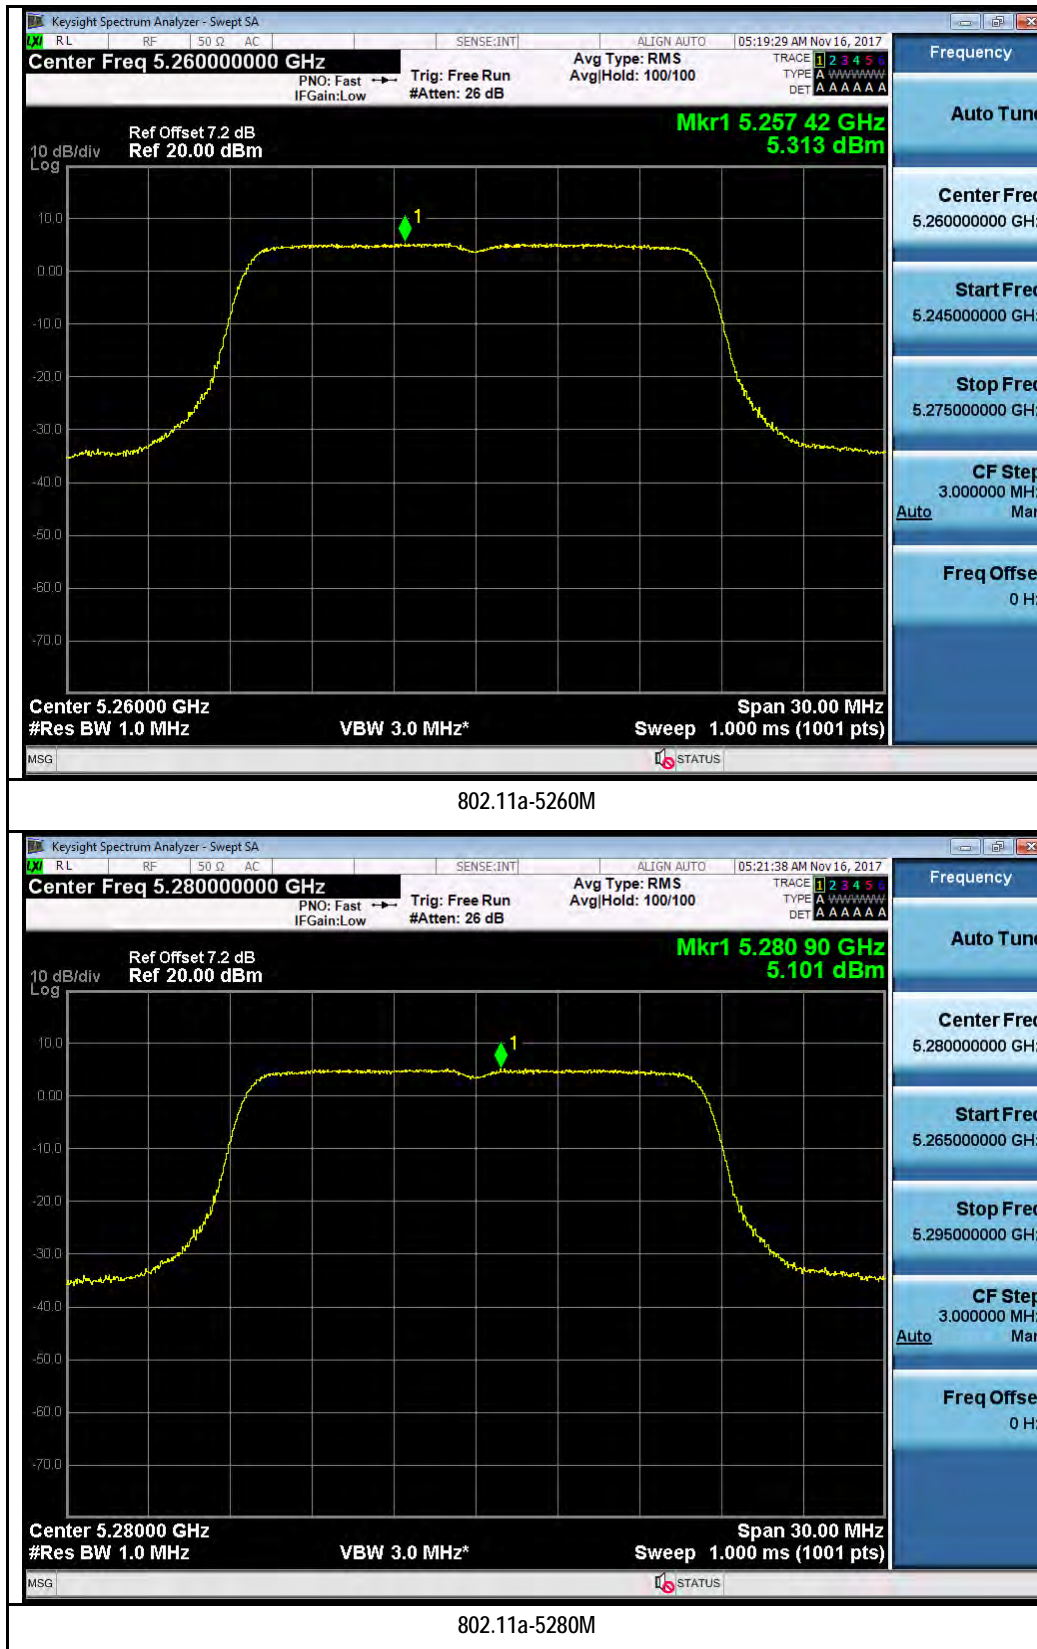

802.11n-HT40 5710M

802.11ac-VHT80 5690M

T310S
Test Plot for W53:
Chain 0:

802.11n-HT20 5280M

802.11n-HT20 5320M

Chain 1:

802.11n-HT20 5280M

802.11n-HT20 5320M

802.11n-HT40 5270M

802.11n-HT40 5310M

Test Plot for W56:

Chain 0:

802.11n-HT40 5510M

802.11n-HT40 5550M

Chain 1:

Test Plot for Crossband (W56 procedure):
Chain 0:

Chain 1:

Test Plot for Crossband (W58 procedure):
Chain 0:

802.11a-5720M

802.11n-HT20 5720M

802.11n-HT40 5710M

802.11ac-VHT80 5690M

Chain 1:

T310S Beamforming Mode
Test Plot for W53: