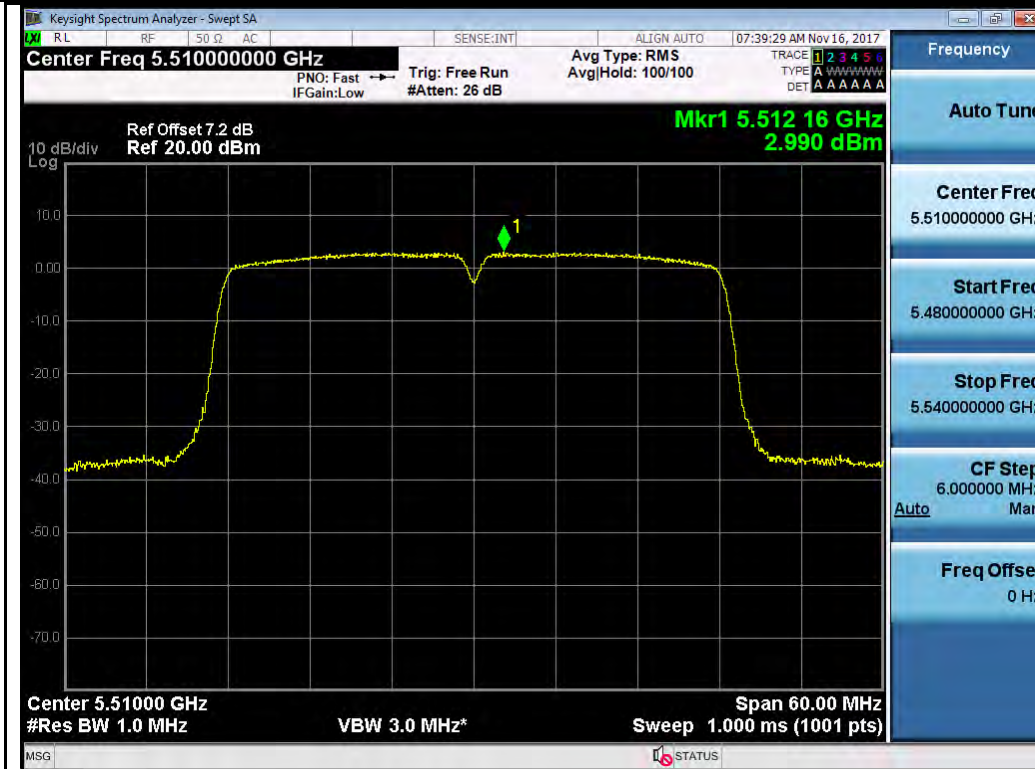

802.11n-HT40 5270M

802.11n-HT40 5310M

Test Plot for W56:

Chain 0:

802.11n-HT40 5510M

802.11n-HT40 5550M

Chain 1:

Test Plot for Crossband (W56 procedure):
Chain 0:

Chain 1:

Test Plot for Crossband (W58 procedure):
Chain 0:

802.11a-5720M

802.11n-HT20 5720M

802.11n-HT40 5710M

802.11ac-VHT80 5690M

Chain 1:

T310S Beamforming Mode
Test Plot for W53: