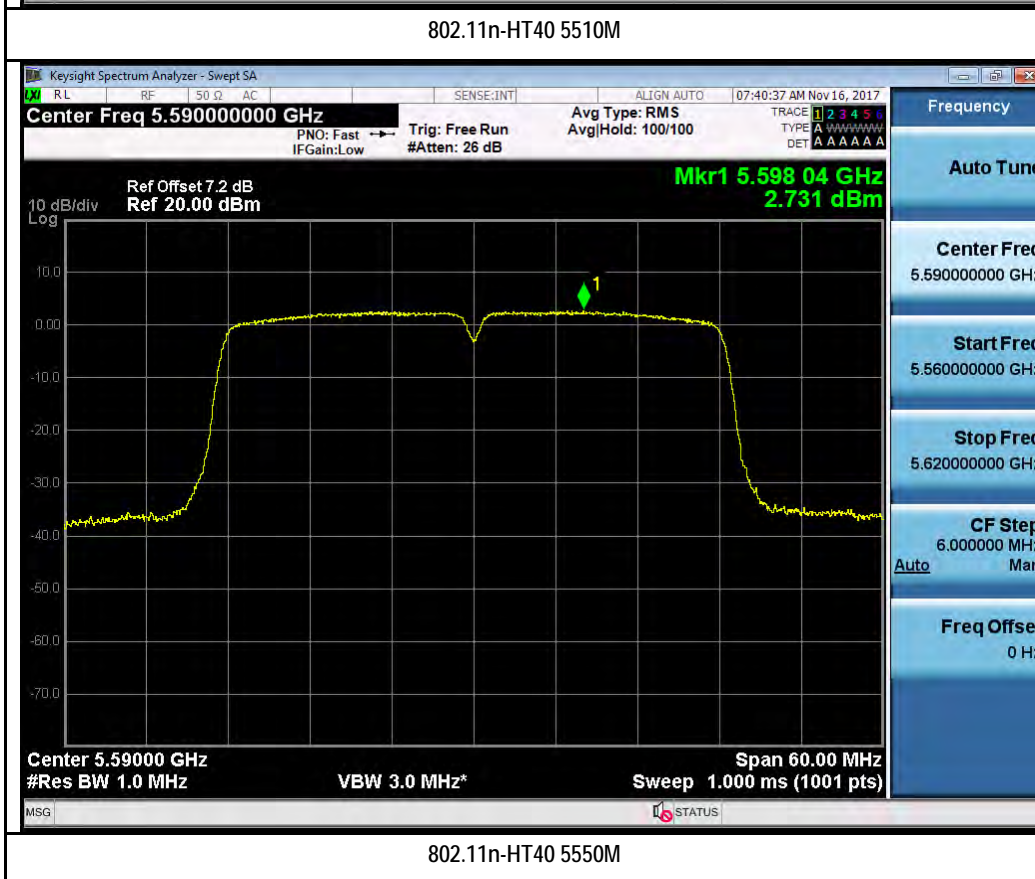

802.11n-HT40 5710M

802.11ac-VHT80 5690M

T310S
Test Plot for W53:
Chain 0:

802.11n-HT20 5280M

802.11n-HT20 5320M

Chain 1:

802.11n-HT20 5280M

802.11n-HT20 5320M

802.11n-HT40 5270M

802.11n-HT40 5310M

Test Plot for W56:

Chain 0:

802.11n-HT40 5510M

802.11n-HT40 5550M

Chain 1:

Test Plot for Crossband (W56 procedure):
Chain 0:

Chain 1:

Test Plot for Crossband (W58 procedure):
Chain 0:

802.11a-5720M

802.11n-HT20 5720M

802.11n-HT40 5710M

802.11ac-VHT80 5690M

Chain 1:

T310S Beamforming Mode
Test Plot for W53: