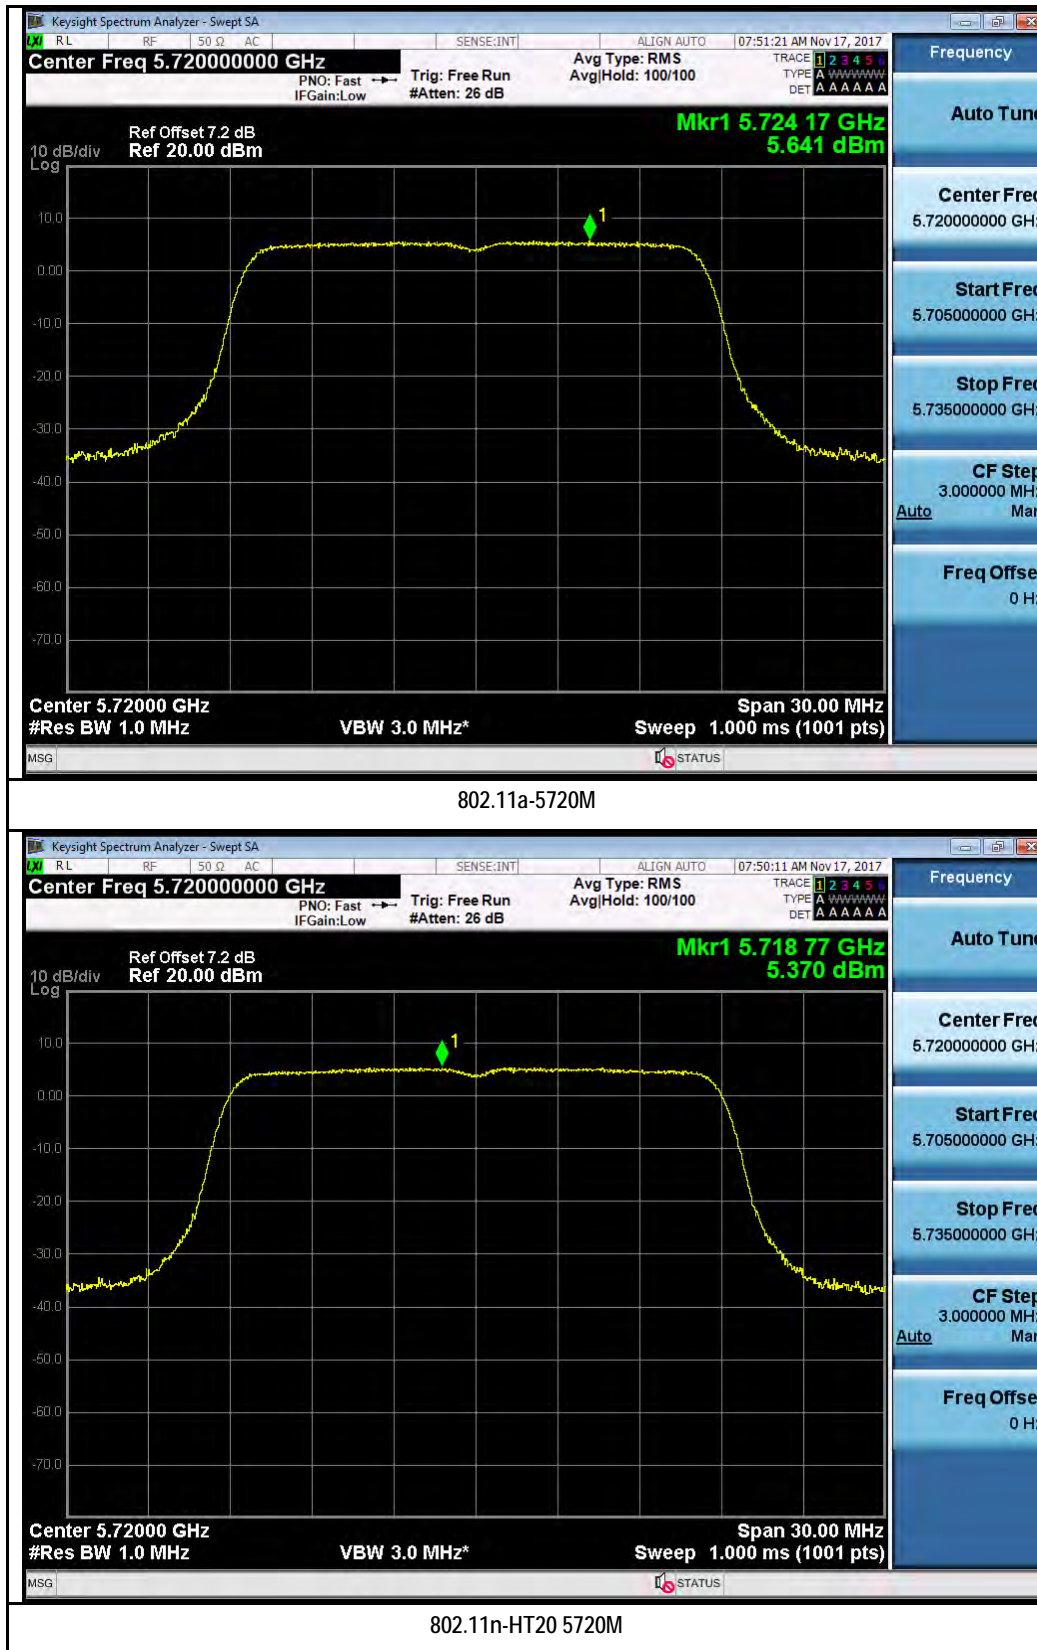

802.11n-HT40 5710M

802.11ac-VHT80 5690M

T310S
Test Plot for W53:
Chain 0:

802.11n-HT20 5280M

802.11n-HT20 5320M

Chain 1:

802.11n-HT20 5280M

802.11n-HT20 5320M

802.11n-HT40 5270M

802.11n-HT40 5310M

Test Plot for W56:

Chain 0:

802.11n-HT40 5510M

802.11n-HT40 5550M

Chain 1:

Test Plot for Crossband (W56 procedure):
Chain 0:

Chain 1:

Test Plot for Crossband (W58 procedure):
Chain 0:

802.11a-5720M

802.11n-HT20 5720M

802.11n-HT40 5710M

802.11ac-VHT80 5690M

Chain 1:

T310S Beamforming Mode
Test Plot for W53: