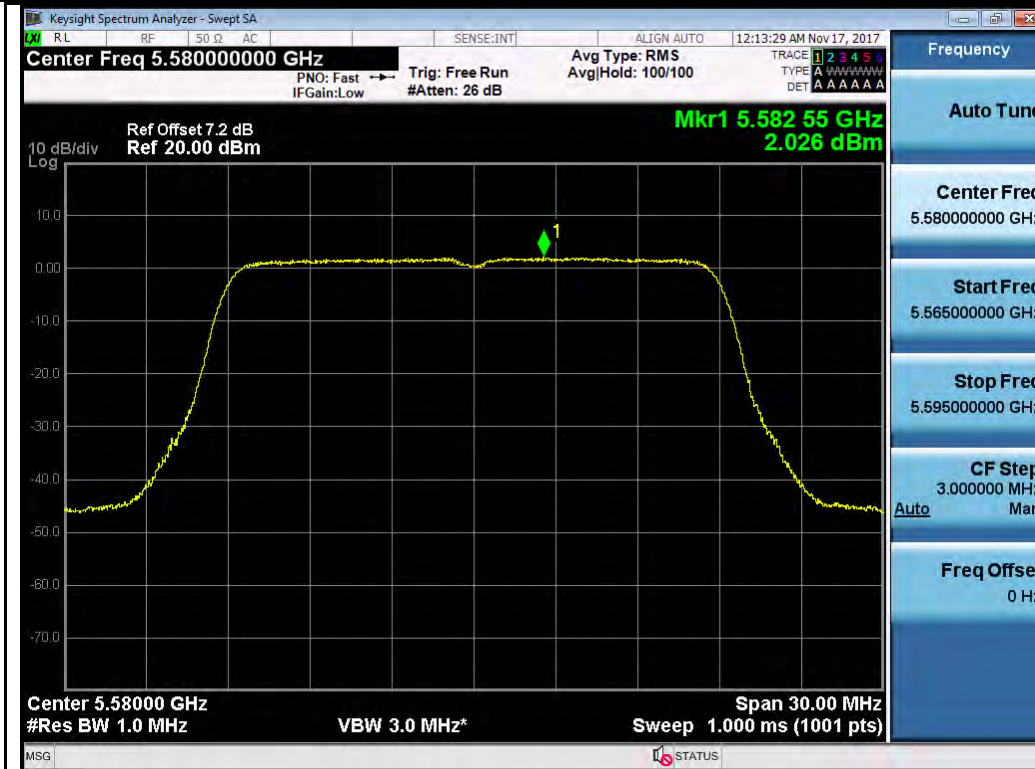

802.11n-HT40 5270M

802.11n-HT40 5310M

Test Plot for W56:

Chain 0:

802.11a-5500M

802.11a-5580M

802.11a-5700M

802.11n-HT20 5500M