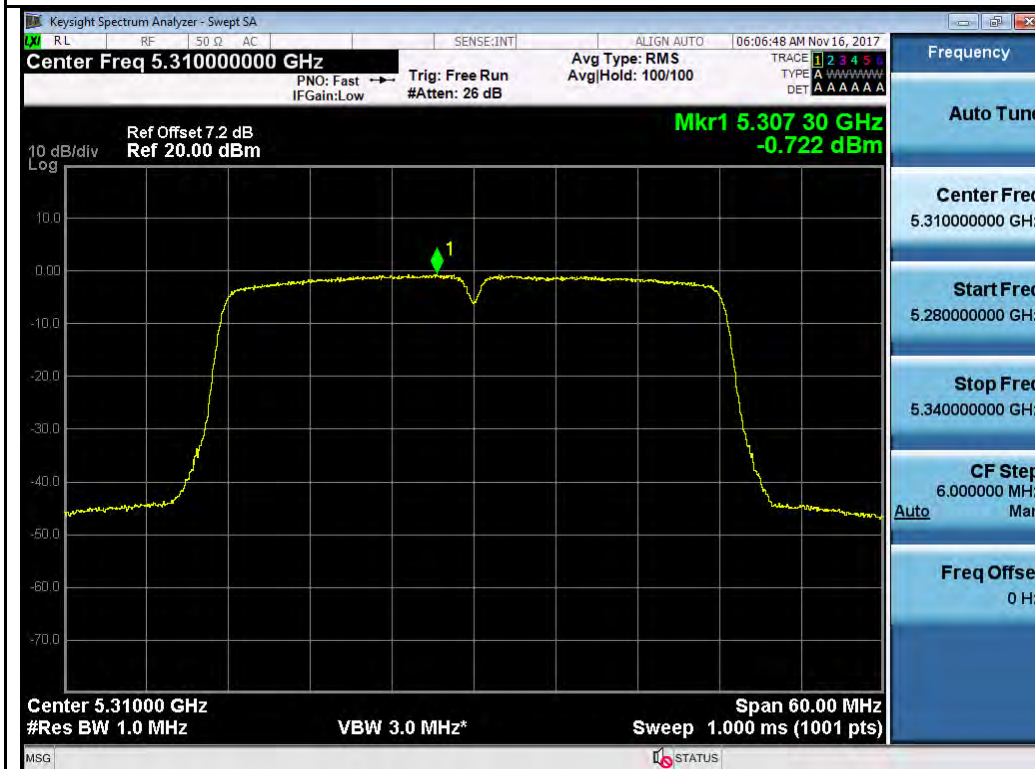

Chain 0:

802.11n-HT20 5280M

802.11n-HT20 5320M

802.11n-HT40 5270M

802.11n-HT40 5310M

Chain 1:

802.11n-HT20 5280M

802.11n-HT20 5320M

802.11n-HT40 5270M

802.11n-HT40 5310M

Test Plot for W56:

Chain 0:

802.11a-5500M

802.11a-5580M

802.11a-5700M

802.11n-HT20 5500M