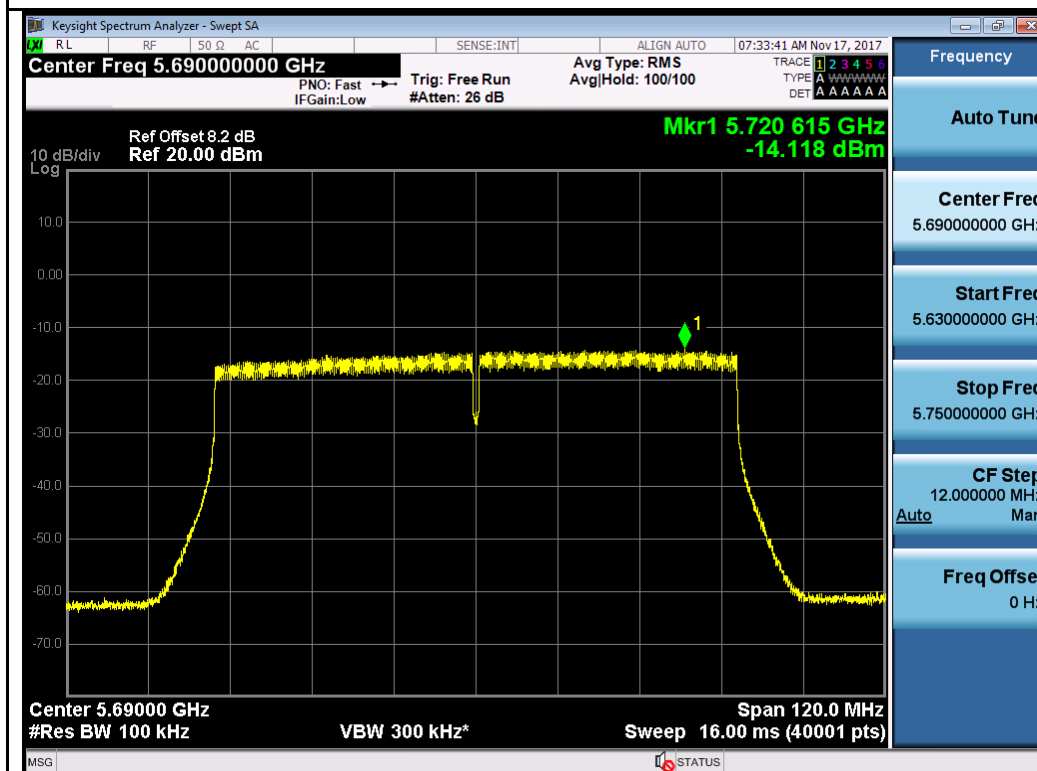

802.11n-HT40 5710M

802.11ac-VHT80 5690M

T310S
Test Plot for W53:
Chain 0:

802.11n-HT20 5280M

802.11n-HT20 5320M

Chain 1:

802.11n-HT20 5280M

802.11n-HT20 5320M

802.11n-HT40 5270M

802.11n-HT40 5310M

Test Plot for W56:

Chain 0:

802.11n-HT40 5510M

802.11n-HT40 5550M

Chain 1:

Test Plot for Crossband (W56 procedure):
Chain 0:

Chain 1:

Test Plot for Crossband (W58 procedure):
Chain 0:

802.11a-5720M

802.11n-HT20 5720M

802.11n-HT40 5710M

802.11ac-VHT80 5690M

Chain 1:

T310S Beamforming Mode
Test Plot for W53: