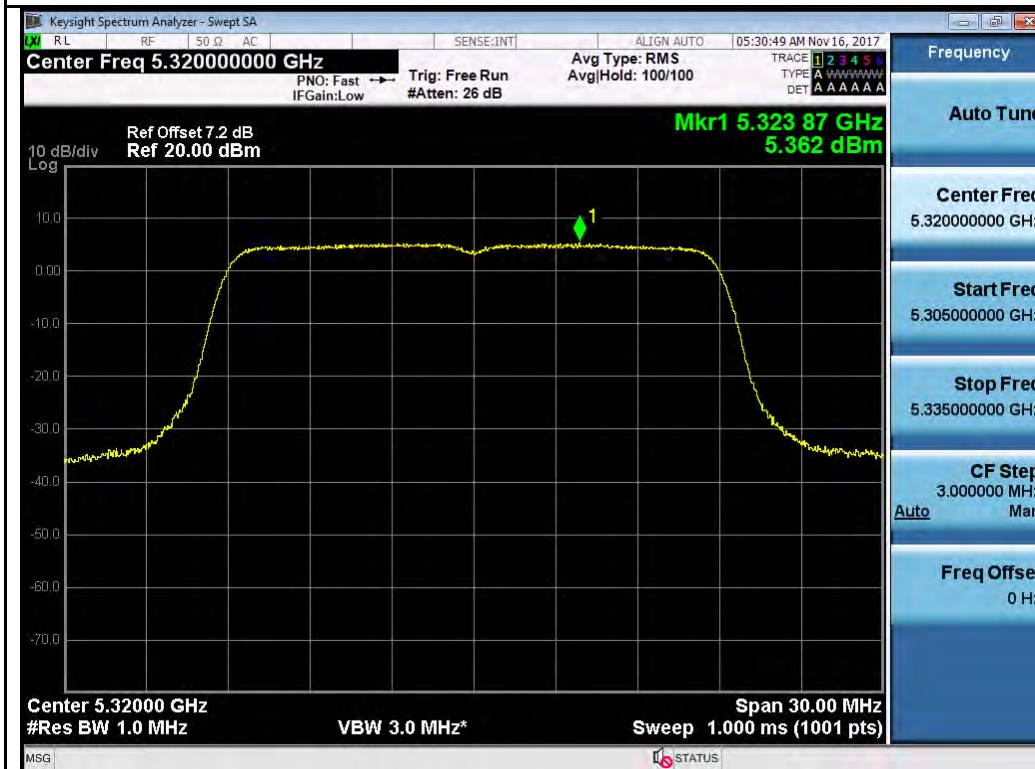

802.11n-HT40 5710M

802.11ac-VHT80 5690M

T310S
Test Plot for W53:
Chain 0:

802.11n-HT20 5280M

802.11n-HT20 5320M

Chain 1:

802.11n-HT20 5280M

802.11n-HT20 5320M

802.11n-HT40 5270M

802.11n-HT40 5310M

Test Plot for W56:

Chain 0:

802.11n-HT40 5510M

802.11n-HT40 5550M

Chain 1:

Test Plot for Crossband (W56 procedure):
Chain 0:

Chain 1:

Test Plot for Crossband (W58 procedure):
Chain 0:

802.11a-5720M

802.11n-HT20 5720M

802.11n-HT40 5710M

802.11ac-VHT80 5690M

Chain 1:

T310S Beamforming Mode
Test Plot for W53: