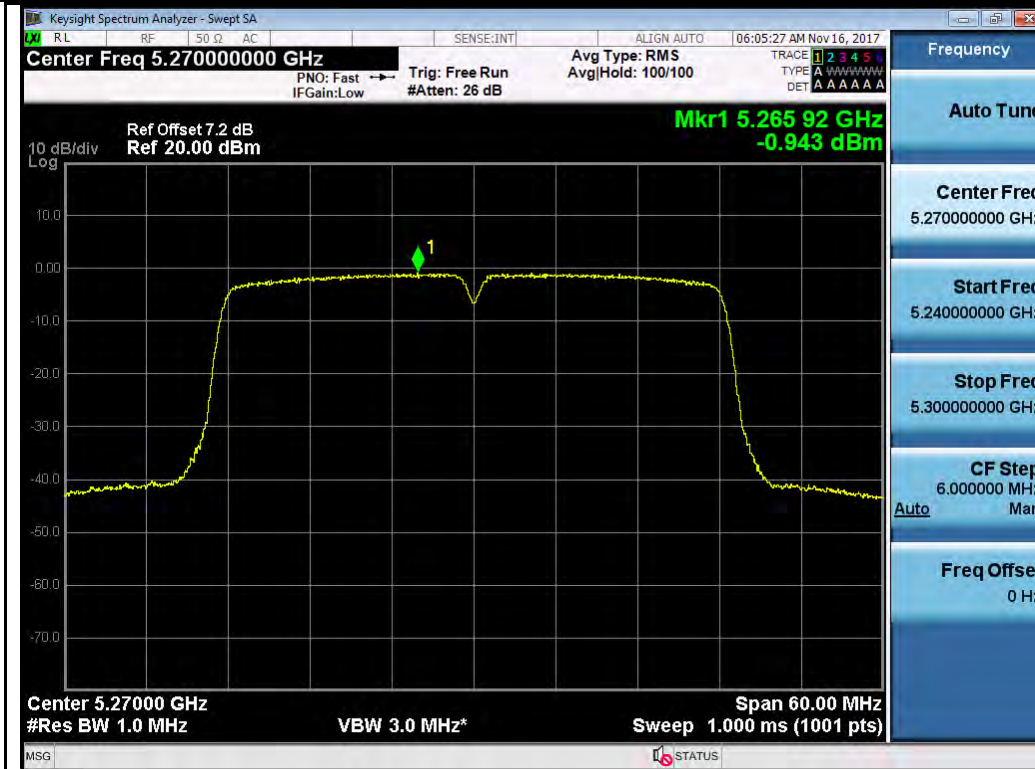

Chain 0:

802.11n-HT20 5280M

802.11n-HT20 5320M

802.11n-HT40 5270M

802.11n-HT40 5310M

Chain 1:

802.11n-HT20 5280M

802.11n-HT20 5320M

802.11n-HT40 5270M

802.11n-HT40 5310M

Test Plot for W56:

Chain 0:

802.11a-5500M

802.11a-5580M

802.11a-5700M

802.11n-HT20 5500M