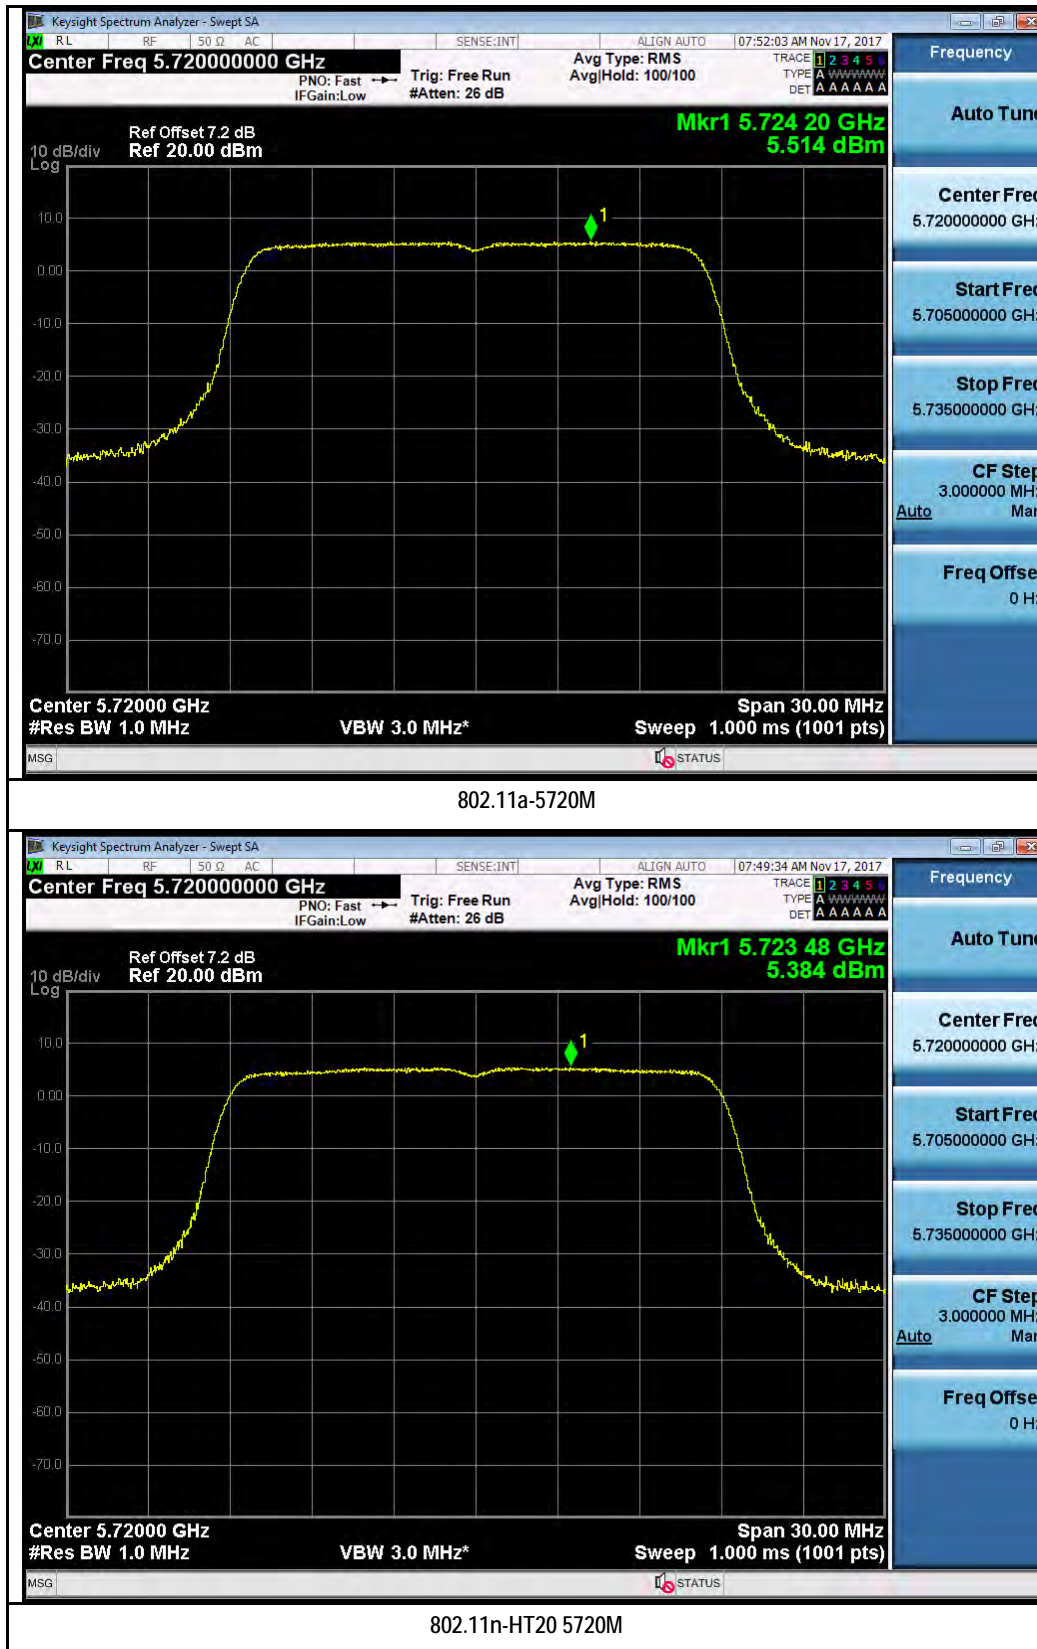

802.11n-HT40 5710M

802.11ac-VHT80 5690M

T310S
Test Plot for W53:
Chain 0:

802.11n-HT20 5280M

802.11n-HT20 5320M

Chain 1:

802.11n-HT20 5280M

802.11n-HT20 5320M

802.11n-HT40 5270M

802.11n-HT40 5310M

Test Plot for W56:

Chain 0:

802.11n-HT40 5510M

802.11n-HT40 5550M

Chain 1:

Test Plot for Crossband (W56 procedure):
Chain 0:

Chain 1:

Test Plot for Crossband (W58 procedure):
Chain 0:

802.11a-5720M

802.11n-HT20 5720M

802.11n-HT40 5710M

802.11ac-VHT80 5690M

Chain 1:

T310S Beamforming Mode
Test Plot for W53: