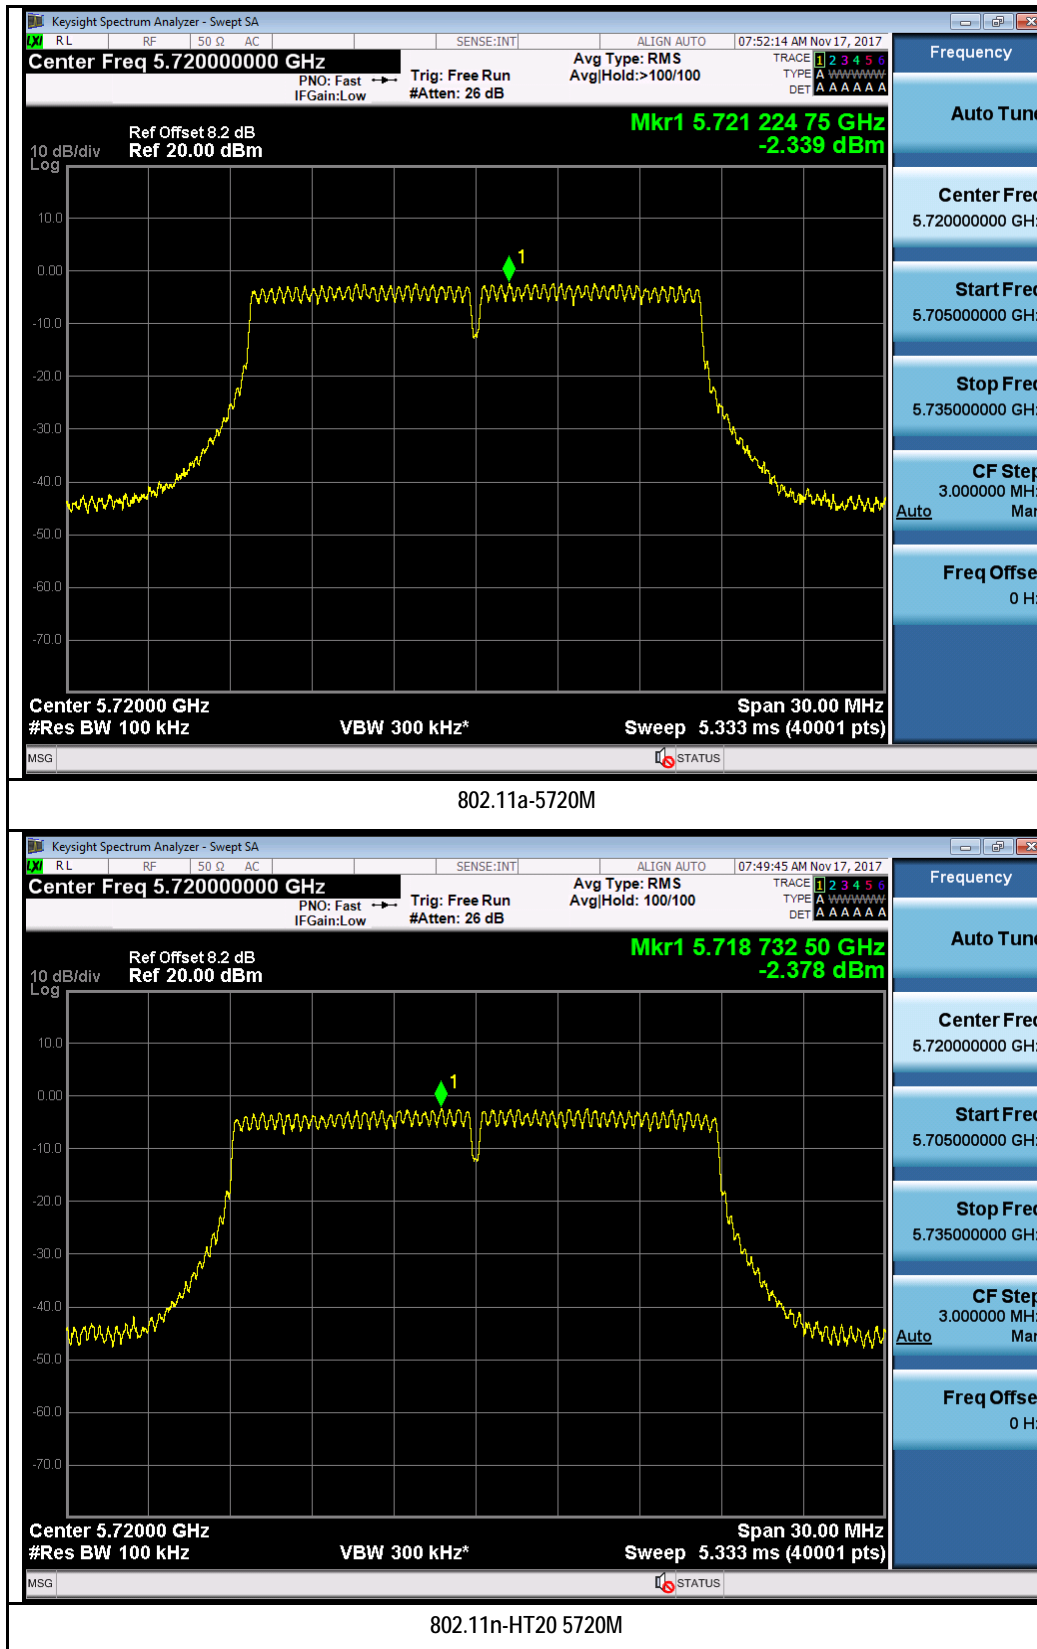

802.11n-HT40 5710M

802.11ac-VHT80 5690M

T310S
Test Plot for W53:
Chain 0:

802.11n-HT20 5280M

802.11n-HT20 5320M

Chain 1:

802.11n-HT20 5280M

802.11n-HT20 5320M

802.11n-HT40 5270M

802.11n-HT40 5310M

Test Plot for W56:

Chain 0:

802.11n-HT40 5510M

802.11n-HT40 5550M

Chain 1:

Test Plot for Crossband (W56 procedure):
Chain 0:

Chain 1:

Test Plot for Crossband (W58 procedure):
Chain 0:

802.11a-5720M

802.11n-HT20 5720M

802.11n-HT40 5710M

802.11ac-VHT80 5690M

Chain 1:

T310S Beamforming Mode
Test Plot for W53:

Chain 0:

802.11n-HT20 5280M

802.11n-HT20 5320M

802.11n-HT40 5270M

802.11n-HT40 5310M

Chain 1:

802.11n-HT20 5280M

802.11n-HT20 5320M