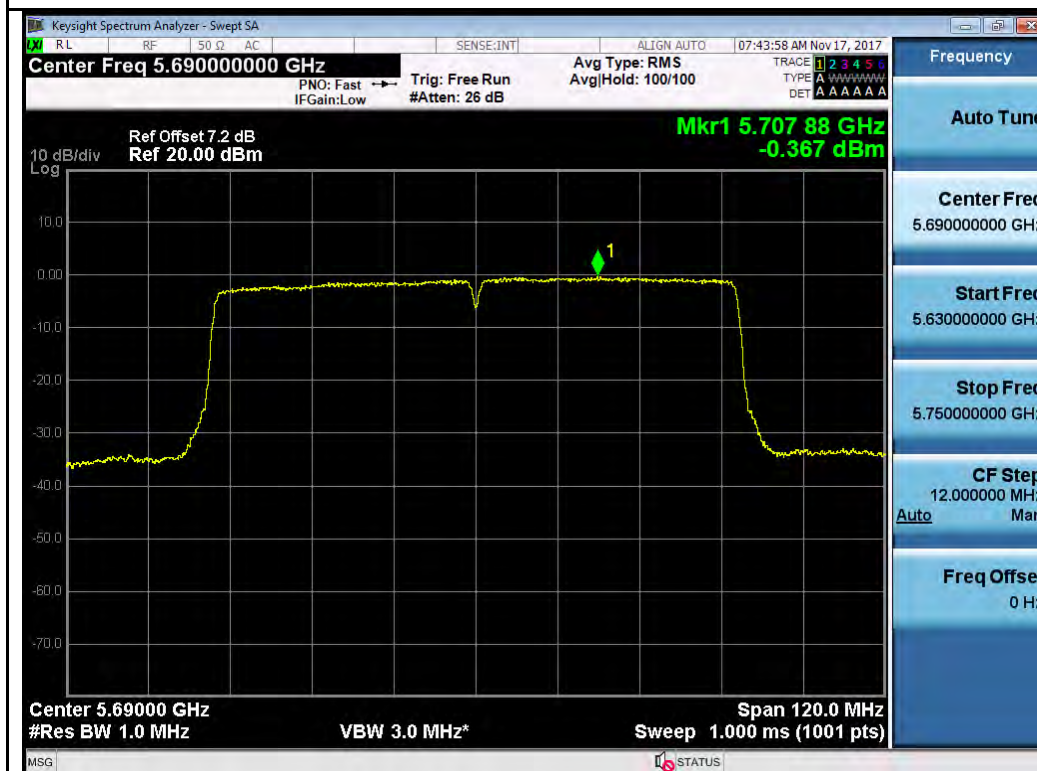

802.11n-HT40 5710M

802.11ac-VHT80 5690M

T310S
Test Plot for W53:
Chain 0:

802.11n-HT20 5280M

802.11n-HT20 5320M

Chain 1:

802.11n-HT20 5280M

802.11n-HT20 5320M

802.11n-HT40 5270M

802.11n-HT40 5310M

Test Plot for W56:

Chain 0:

802.11n-HT40 5510M

802.11n-HT40 5550M

Chain 1:

Test Plot for Crossband (W56 procedure):
Chain 0:

Chain 1:

Test Plot for Crossband (W58 procedure):
Chain 0:

802.11a-5720M

802.11n-HT20 5720M

802.11n-HT40 5710M

802.11ac-VHT80 5690M

Chain 1:

T310S Beamforming Mode
Test Plot for W53: