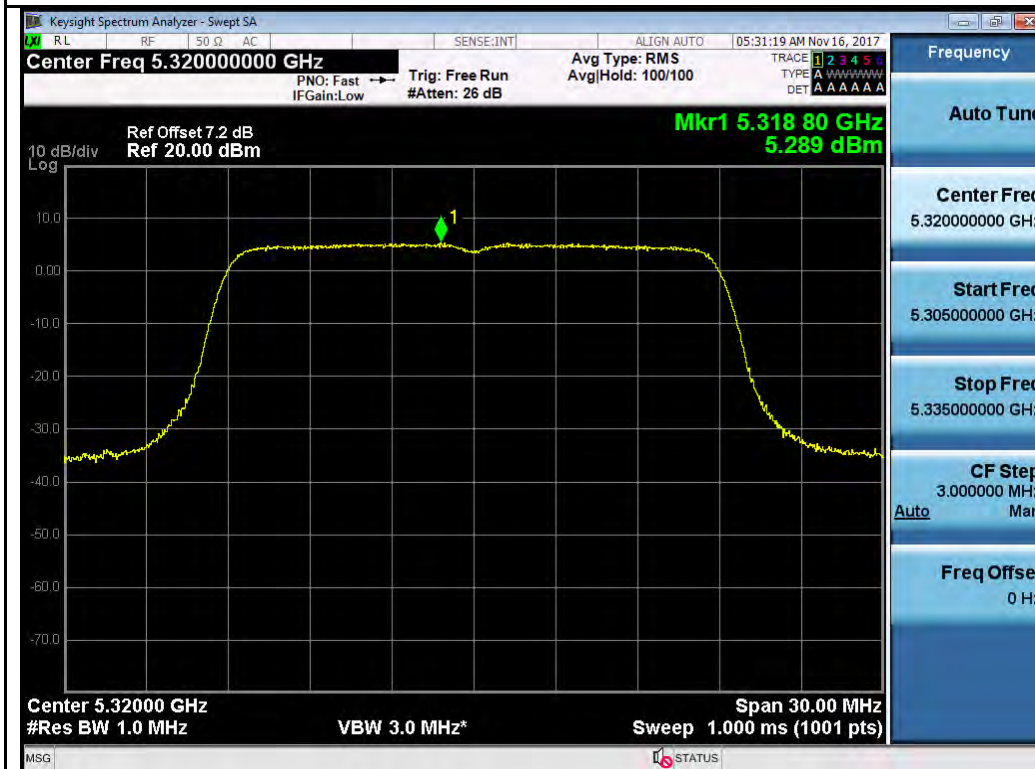

802.11n-HT40 5710M

802.11ac-VHT80 5690M

T310S
Test Plot for W53:
Chain 0:

802.11n-HT20 5280M

802.11n-HT20 5320M

Chain 1:

802.11n-HT20 5280M

802.11n-HT20 5320M

802.11n-HT40 5270M

802.11n-HT40 5310M

Test Plot for W56:

Chain 0:

802.11n-HT40 5510M

802.11n-HT40 5550M

Chain 1:

Test Plot for Crossband (W56 procedure):
Chain 0:

Chain 1:

Test Plot for Crossband (W58 procedure):
Chain 0:

802.11a-5720M

802.11n-HT20 5720M

802.11n-HT40 5710M

802.11ac-VHT80 5690M

Chain 1:

T310S Beamforming Mode
Test Plot for W53: