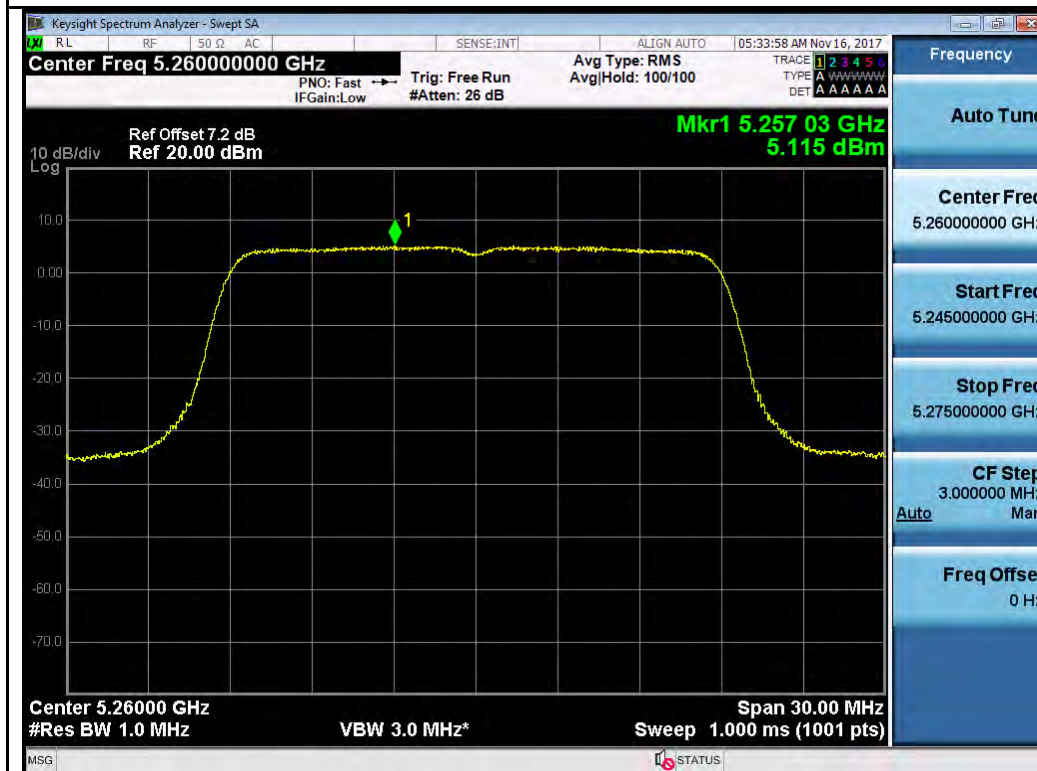

802.11n-HT40 5710M

802.11ac-VHT80 5690M

T310S
Test Plot for W53:
Chain 0:

802.11n-HT20 5280M

802.11n-HT20 5320M

Chain 1:

802.11n-HT20 5280M

802.11n-HT20 5320M

802.11n-HT40 5270M

802.11n-HT40 5310M

Test Plot for W56:

Chain 0:

802.11n-HT40 5510M

802.11n-HT40 5550M

Chain 1:

Test Plot for Crossband (W56 procedure):
Chain 0:

Chain 1:

Test Plot for Crossband (W58 procedure):
Chain 0:

802.11a-5720M

802.11n-HT20 5720M

802.11n-HT40 5710M

802.11ac-VHT80 5690M

Chain 1:

T310S Beamforming Mode
Test Plot for W53: