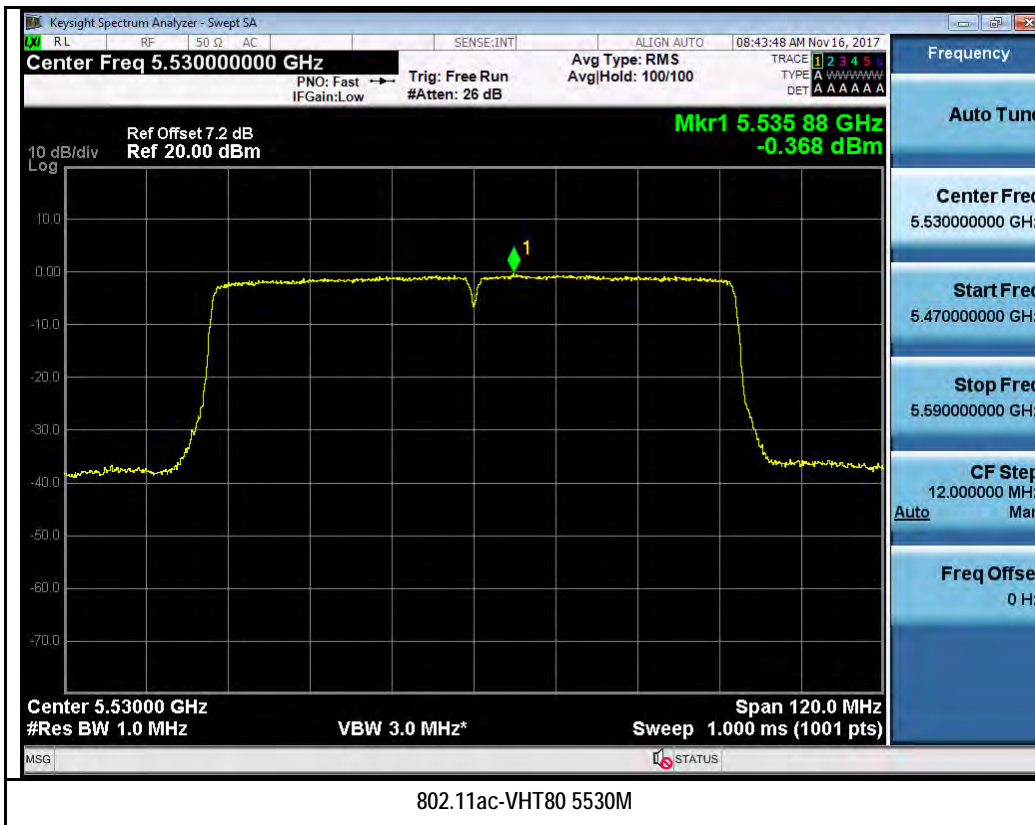

802.11n-HT40 5710M

802.11ac-VHT80 5690M

T310S
Test Plot for W53:
Chain 0:

802.11n-HT20 5280M

802.11n-HT20 5320M

Chain 1:

802.11n-HT20 5280M

802.11n-HT20 5320M

802.11n-HT40 5270M

802.11n-HT40 5310M

Test Plot for W56:

Chain 0:

802.11n-HT40 5510M

802.11n-HT40 5550M

Chain 1:

Test Plot for Crossband (W56 procedure):
Chain 0:

Chain 1:

Test Plot for Crossband (W58 procedure):
Chain 0:

802.11a-5720M

802.11n-HT20 5720M

802.11n-HT40 5710M

802.11ac-VHT80 5690M

Chain 1:

T310S Beamforming Mode
Test Plot for W53: