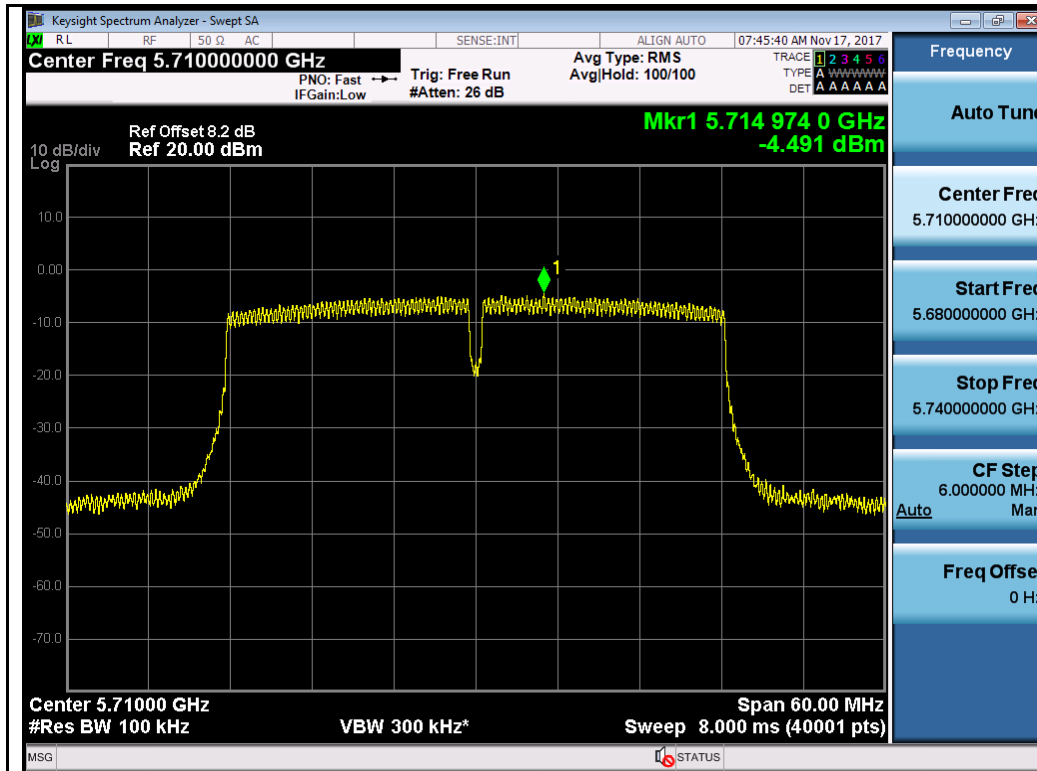

Chain 1:

Test Plot for Crossband (W58 procedure):
Chain 0:

802.11a-5720M

802.11n-HT20 5720M

802.11n-HT40 5710M

802.11ac-VHT80 5690M

Chain 1:

T310S Beamforming Mode
Test Plot for W53: