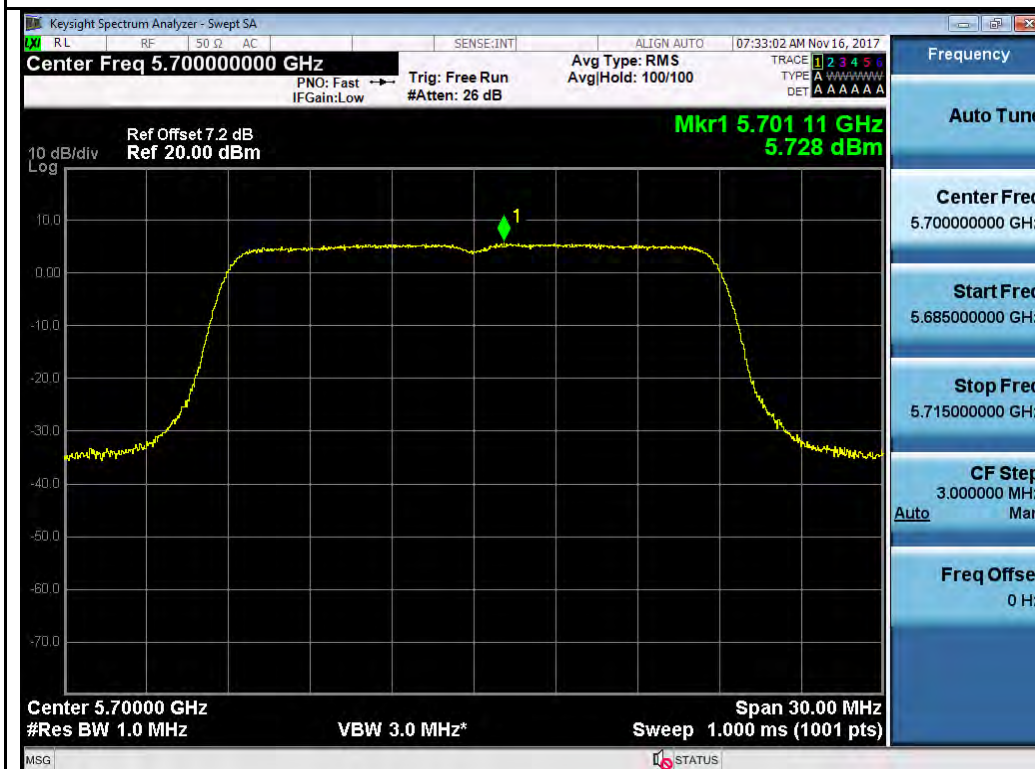

802.11n-HT40 5270M

802.11n-HT40 5310M

Test Plot for W56:

Chain 0:

802.11n-HT40 5510M

802.11n-HT40 5550M

Chain 1:

Test Plot for Crossband (W56 procedure):
Chain 0:

Chain 1:

Test Plot for Crossband (W58 procedure):
Chain 0:

802.11a-5720M

802.11n-HT20 5720M

802.11n-HT40 5710M

802.11ac-VHT80 5690M

Chain 1:

T310S Beamforming Mode
Test Plot for W53: