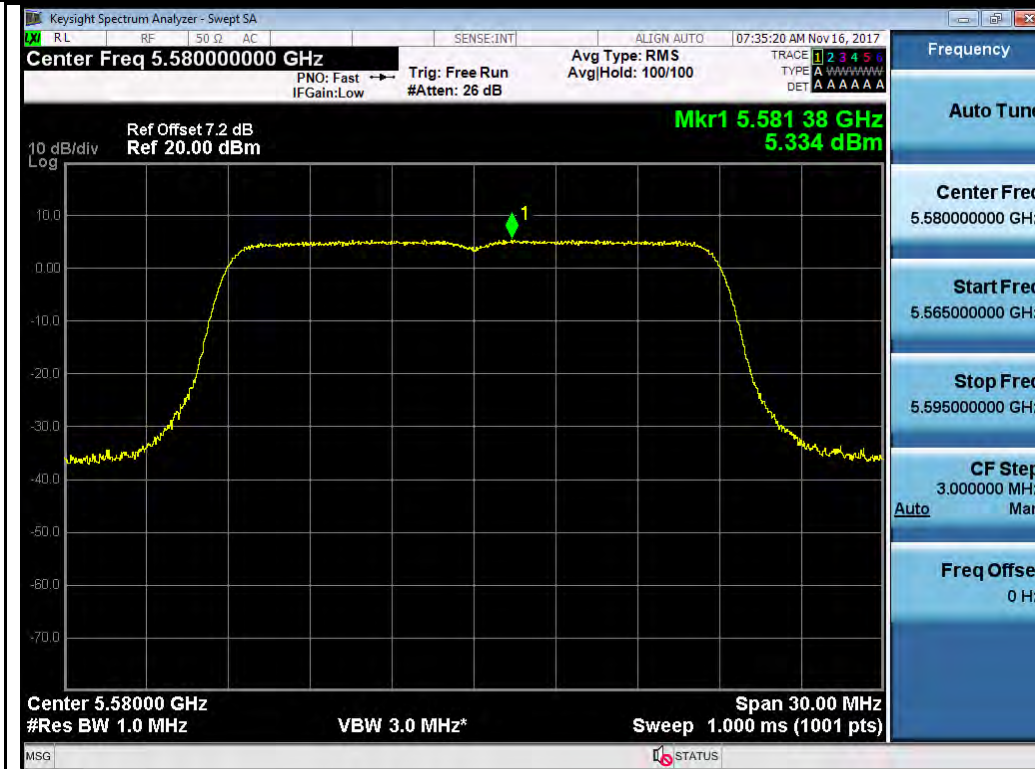

802.11n-HT40 5270M

802.11n-HT40 5310M

Test Plot for W56:

Chain 0:

802.11n-HT40 5510M

802.11n-HT40 5550M

Chain 1:

Test Plot for Crossband (W56 procedure):
Chain 0:

Chain 1:

Test Plot for Crossband (W58 procedure):
Chain 0:

802.11a-5720M

802.11n-HT20 5720M

802.11n-HT40 5710M

802.11ac-VHT80 5690M

Chain 1:

T310S Beamforming Mode
Test Plot for W53: