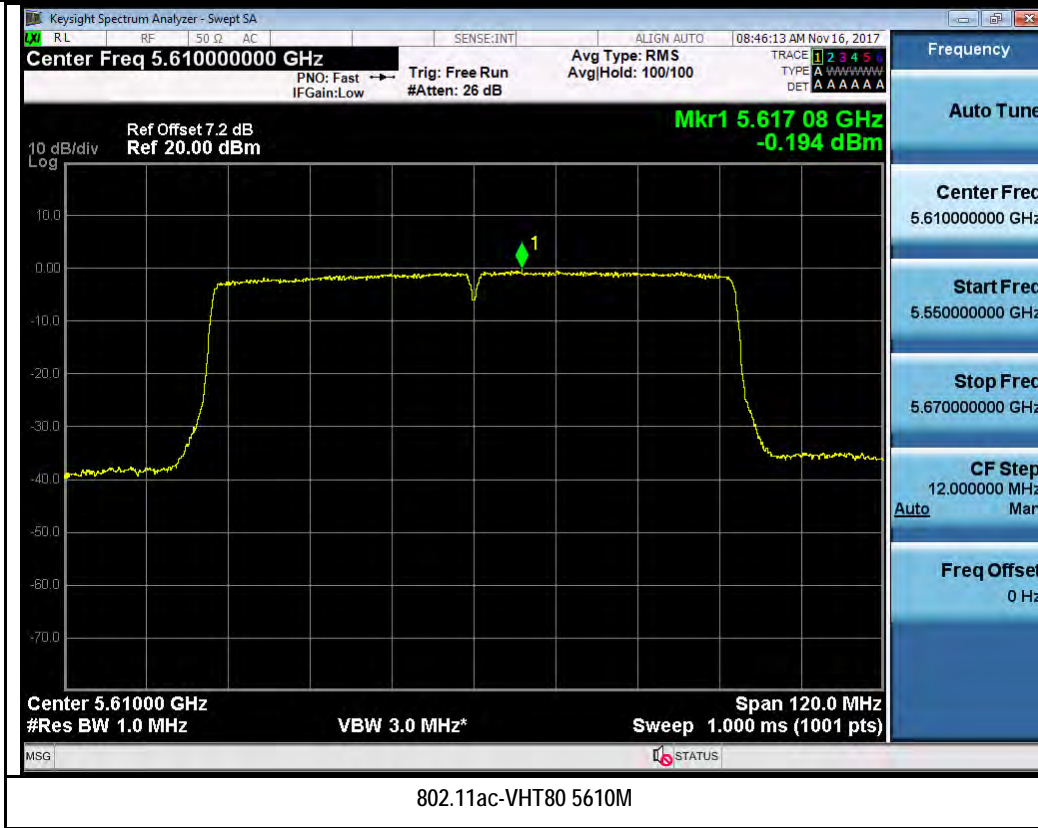

802.11n-HT40 5710M

802.11ac-VHT80 5690M

T310S
Test Plot for W53:
Chain 0:

802.11n-HT20 5280M

802.11n-HT20 5320M

Chain 1:

802.11n-HT20 5280M

802.11n-HT20 5320M

802.11n-HT40 5270M

802.11n-HT40 5310M

Test Plot for W56:

Chain 0:

802.11n-HT40 5510M

802.11n-HT40 5550M

Chain 1:

Test Plot for Crossband (W56 procedure):
Chain 0:

Chain 1:

Test Plot for Crossband (W58 procedure):
Chain 0:

802.11a-5720M

802.11n-HT20 5720M

802.11n-HT40 5710M

802.11ac-VHT80 5690M

Chain 1:

T310S Beamforming Mode
Test Plot for W53: