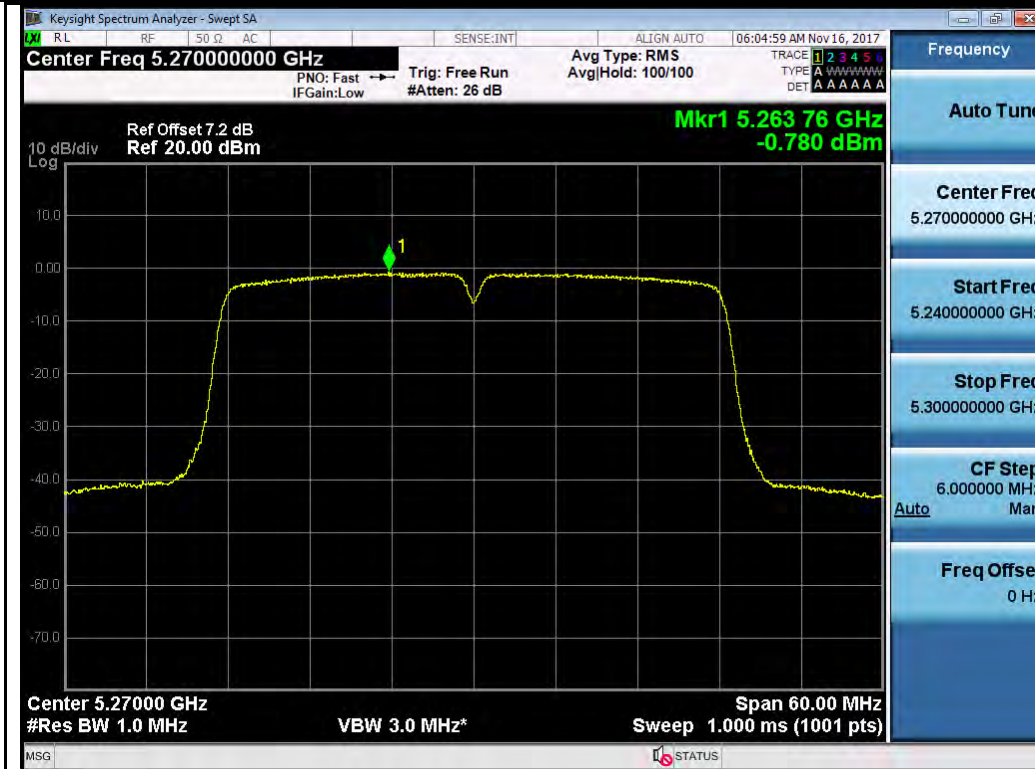

Chain 0:

802.11n-HT20 5280M

802.11n-HT20 5320M

802.11n-HT40 5270M

802.11n-HT40 5310M

Chain 1:

802.11n-HT20 5280M

802.11n-HT20 5320M

802.11n-HT40 5270M

802.11n-HT40 5310M

Test Plot for W56:

Chain 0:

802.11a-5500M

802.11a-5580M

802.11a-5700M

802.11n-HT20 5500M