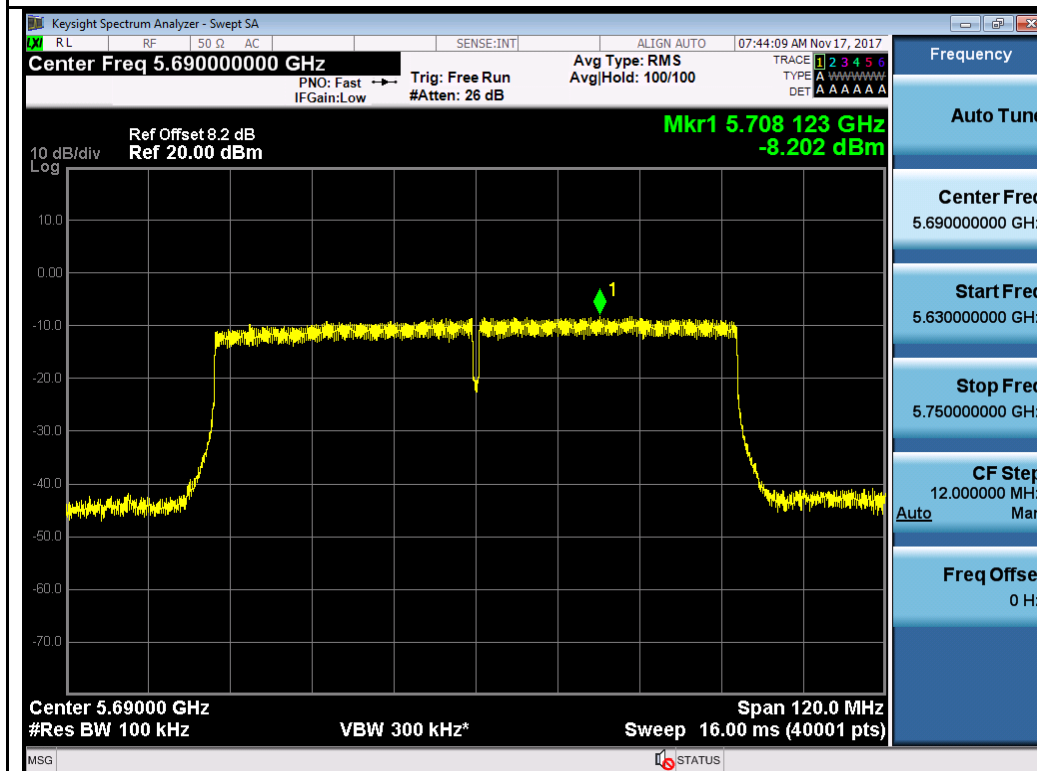

Chain 1:

Test Plot for Crossband (W58 procedure):
Chain 0:

802.11a-5720M

802.11n-HT20 5720M

802.11n-HT40 5710M

802.11ac-VHT80 5690M

Chain 1:

T310S Beamforming Mode
Test Plot for W53: