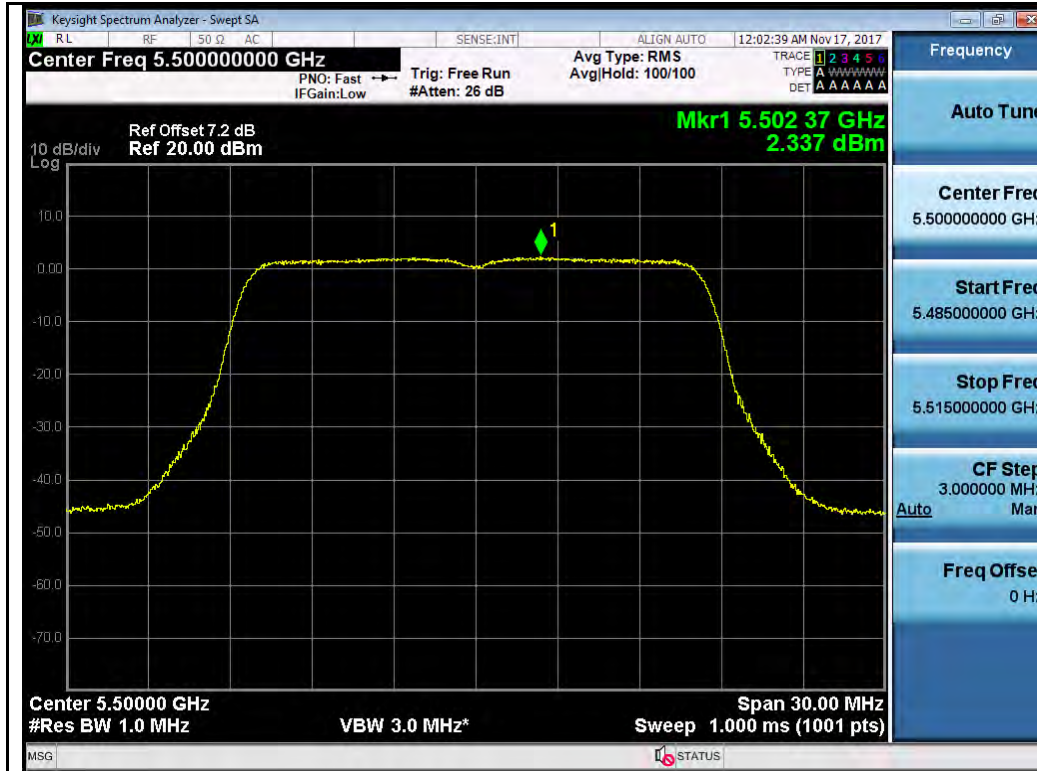

802.11n-HT40 5270M

802.11n-HT40 5310M

Test Plot for W56:

Chain 0:

802.11a-5500M

802.11a-5580M

802.11a-5700M

802.11n-HT20 5500M