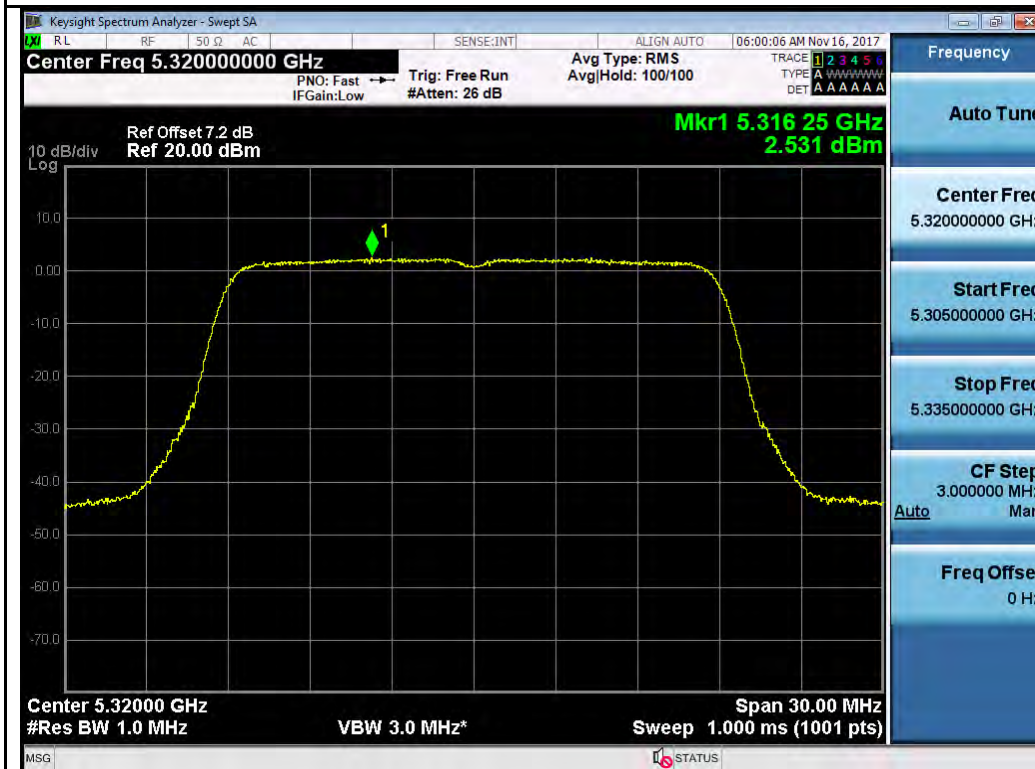

802.11n-HT20 5280M