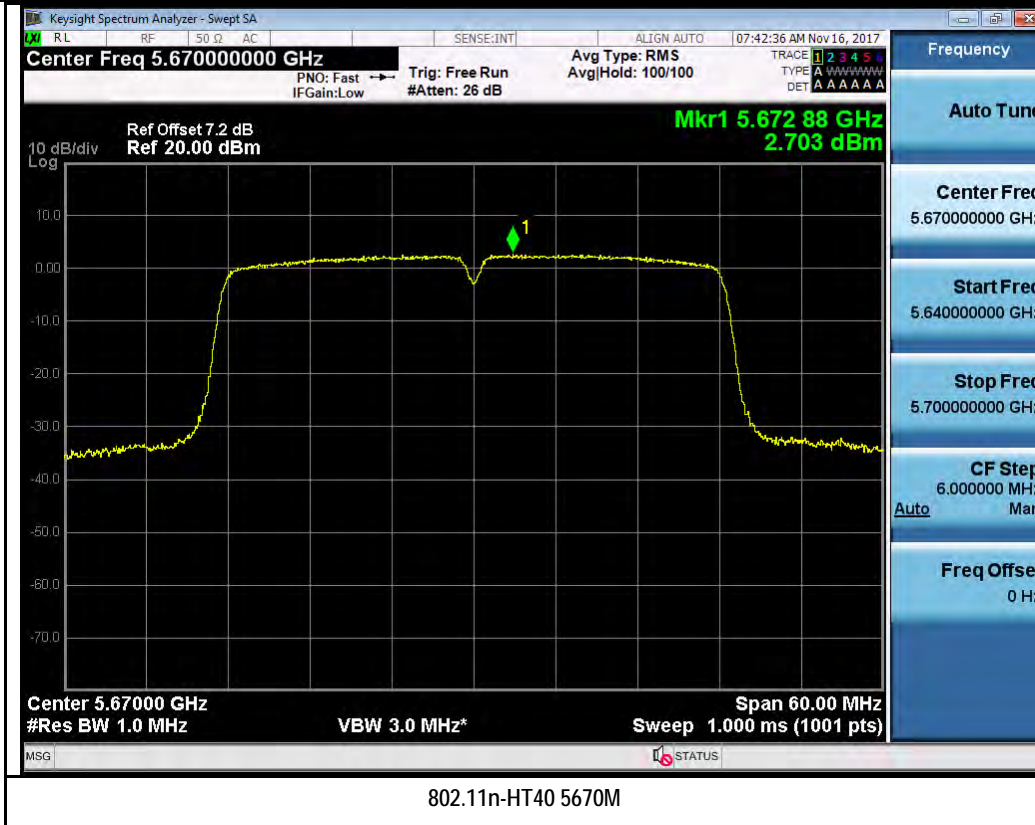

802.11n-HT40 5710M

802.11ac-VHT80 5690M

T310S
Test Plot for W53:
Chain 0:

802.11n-HT20 5280M

802.11n-HT20 5320M

Chain 1:

802.11n-HT20 5280M

802.11n-HT20 5320M

802.11n-HT40 5270M

802.11n-HT40 5310M

Test Plot for W56:

Chain 0:

802.11n-HT40 5510M

802.11n-HT40 5550M

Chain 1:

Test Plot for Crossband (W56 procedure):
Chain 0:

Chain 1:

Test Plot for Crossband (W58 procedure):
Chain 0:

802.11a-5720M

802.11n-HT20 5720M

802.11n-HT40 5710M

802.11ac-VHT80 5690M

Chain 1:

T310S Beamforming Mode
Test Plot for W53: