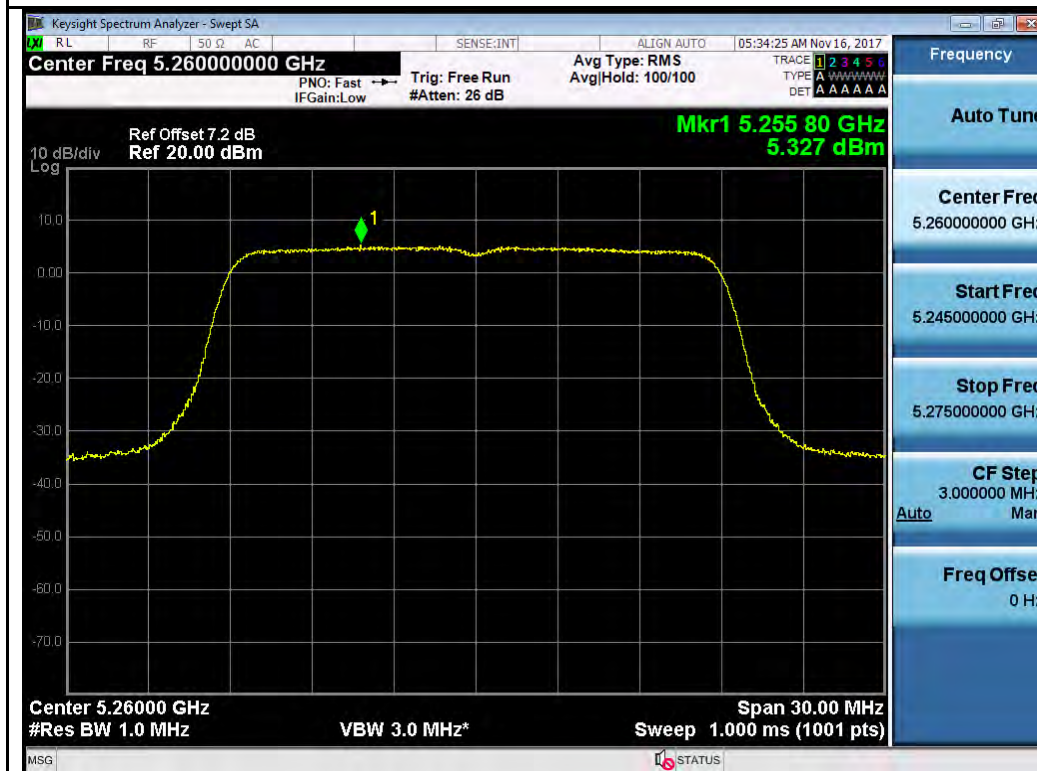

802.11n-HT40 5710M

802.11ac-VHT80 5690M

T310S
Test Plot for W53:
Chain 0:

802.11n-HT20 5280M

802.11n-HT20 5320M

Chain 1:

802.11n-HT20 5280M

802.11n-HT20 5320M

802.11n-HT40 5270M

802.11n-HT40 5310M

Test Plot for W56:

Chain 0:

802.11n-HT40 5510M

802.11n-HT40 5550M

Chain 1:

Test Plot for Crossband (W56 procedure):
Chain 0:

Chain 1:

Test Plot for Crossband (W58 procedure):
Chain 0:

802.11a-5720M

802.11n-HT20 5720M

802.11n-HT40 5710M

802.11ac-VHT80 5690M

Chain 1:

T310S Beamforming Mode
Test Plot for W53: