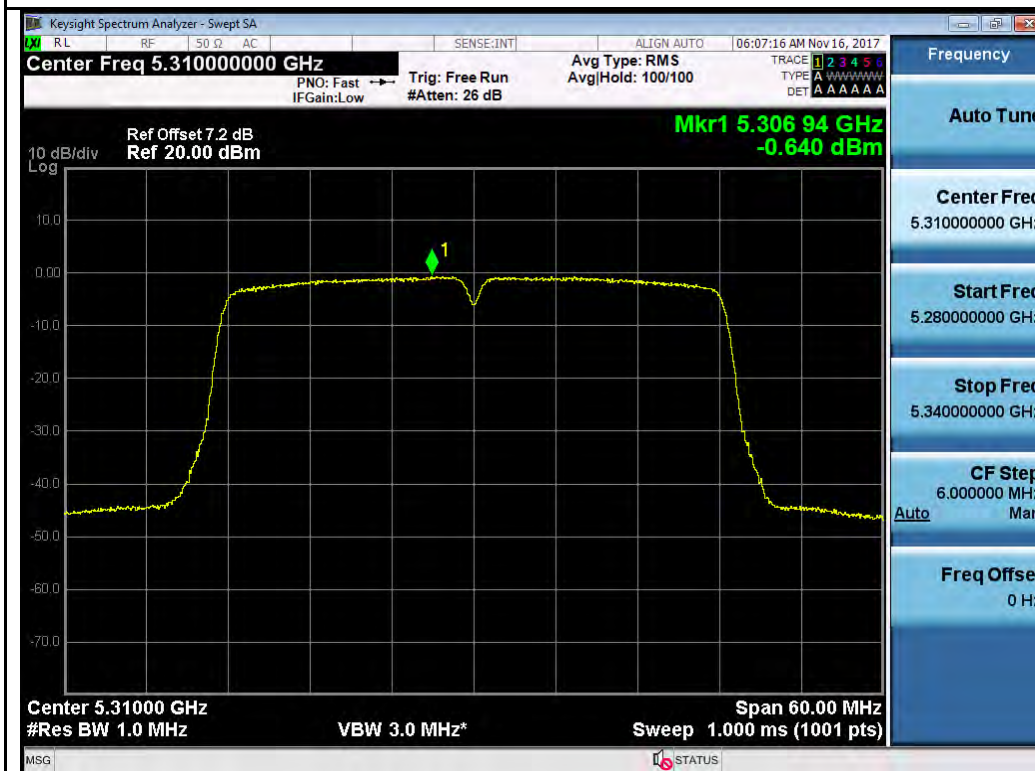

Chain 0:

802.11n-HT20 5280M

802.11n-HT20 5320M

802.11n-HT40 5270M

802.11n-HT40 5310M

Chain 1:

802.11n-HT20 5280M

802.11n-HT20 5320M

802.11n-HT40 5270M

802.11n-HT40 5310M

Test Plot for W56:

Chain 0:

802.11a-5500M

802.11a-5580M

802.11a-5700M

802.11n-HT20 5500M