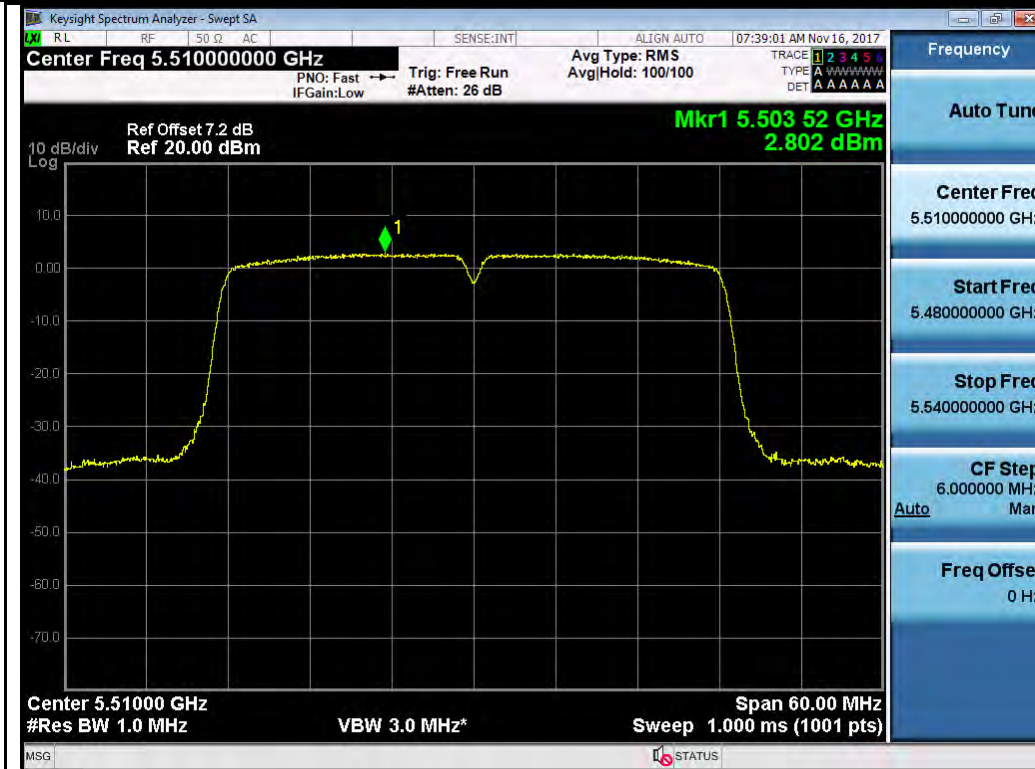

802.11n-HT40 5270M

802.11n-HT40 5310M

Test Plot for W56:

Chain 0:

802.11n-HT40 5510M

802.11n-HT40 5550M

Chain 1:

Test Plot for Crossband (W56 procedure):
Chain 0:

Chain 1:

Test Plot for Crossband (W58 procedure):
Chain 0:

802.11a-5720M

802.11n-HT20 5720M

802.11n-HT40 5710M

802.11ac-VHT80 5690M

Chain 1:

T310S Beamforming Mode
Test Plot for W53: