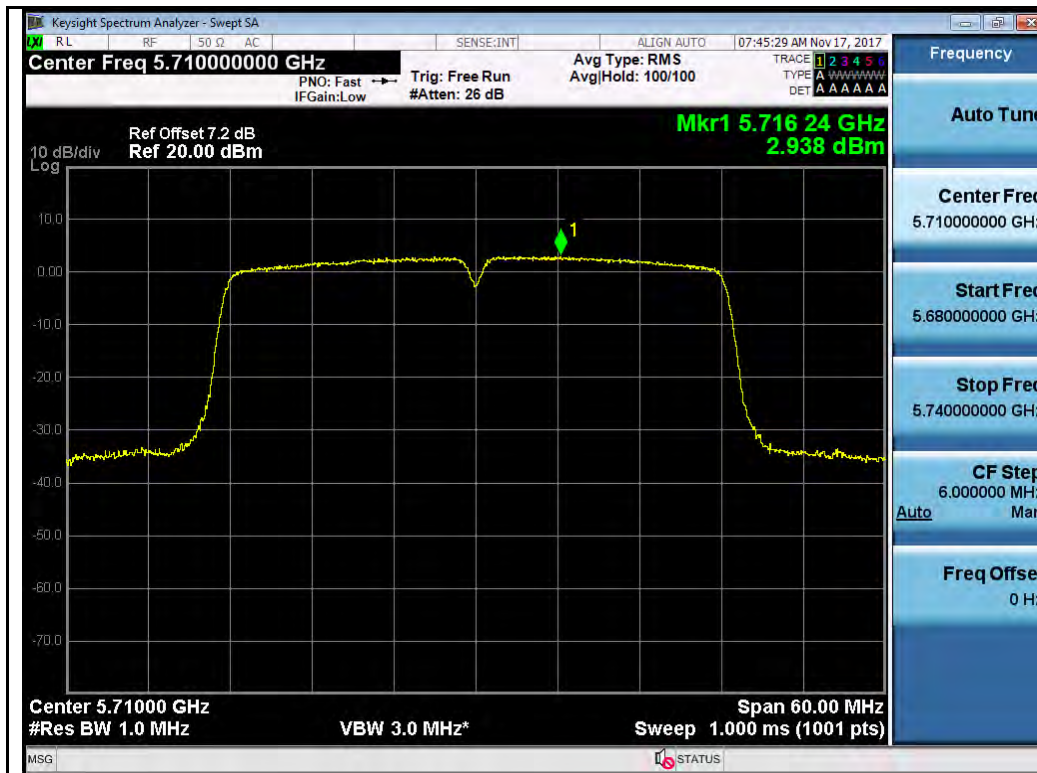

802.11n-HT40 5270M

802.11n-HT40 5310M

Test Plot for W56:

Chain 0:

802.11n-HT40 5510M

802.11n-HT40 5550M

Chain 1:

Test Plot for Crossband (W56 procedure):
Chain 0:

Chain 1:

Test Plot for Crossband (W58 procedure):
Chain 0:

802.11a-5720M

802.11n-HT20 5720M

802.11n-HT40 5710M

802.11ac-VHT80 5690M

Chain 1:

T310S Beamforming Mode
Test Plot for W53: