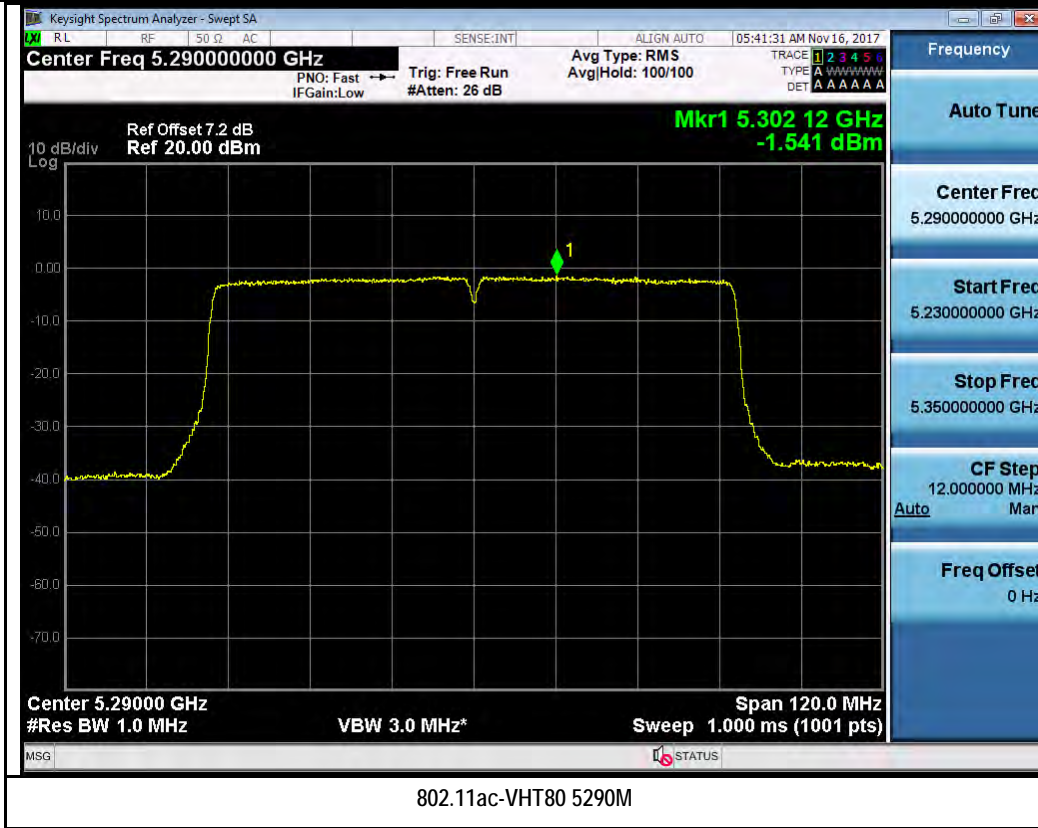

802.11n-HT40 5710M

802.11ac-VHT80 5690M

T310S
Test Plot for W53:
Chain 0:

802.11n-HT20 5280M

802.11n-HT20 5320M

Chain 1:

802.11n-HT20 5280M

802.11n-HT20 5320M

802.11n-HT40 5270M

802.11n-HT40 5310M

Test Plot for W56:

Chain 0:

802.11n-HT40 5510M

802.11n-HT40 5550M

Chain 1:

Test Plot for Crossband (W56 procedure):
Chain 0:

Chain 1:

Test Plot for Crossband (W58 procedure):
Chain 0:

802.11a-5720M

802.11n-HT20 5720M

802.11n-HT40 5710M

802.11ac-VHT80 5690M

Chain 1:

T310S Beamforming Mode
Test Plot for W53: