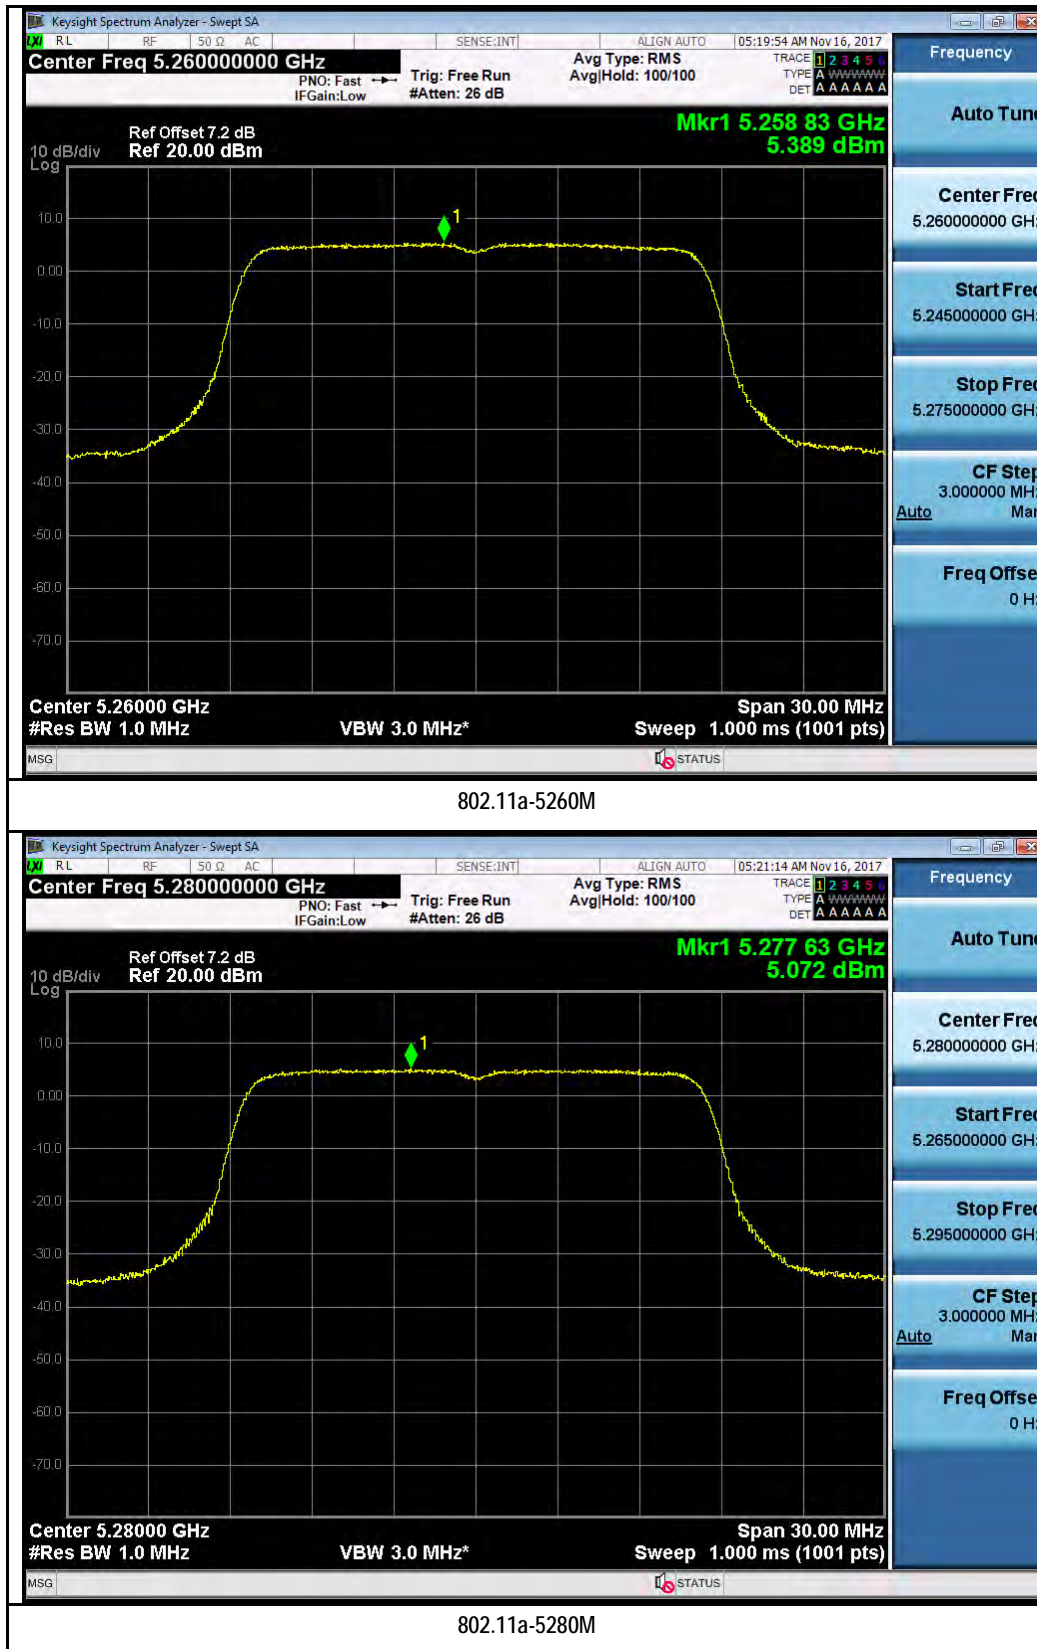

802.11n-HT40 5710M

802.11ac-VHT80 5690M

T310S
Test Plot for W53:
Chain 0:

802.11n-HT20 5280M

802.11n-HT20 5320M

Chain 1:

802.11n-HT20 5280M

802.11n-HT20 5320M

802.11n-HT40 5270M

802.11n-HT40 5310M

Test Plot for W56:

Chain 0:

802.11n-HT40 5510M

802.11n-HT40 5550M

Chain 1:

Test Plot for Crossband (W56 procedure):
Chain 0:

Chain 1:

Test Plot for Crossband (W58 procedure):
Chain 0:

802.11a-5720M

802.11n-HT20 5720M

802.11n-HT40 5710M

802.11ac-VHT80 5690M

Chain 1:

T310S Beamforming Mode
Test Plot for W53: