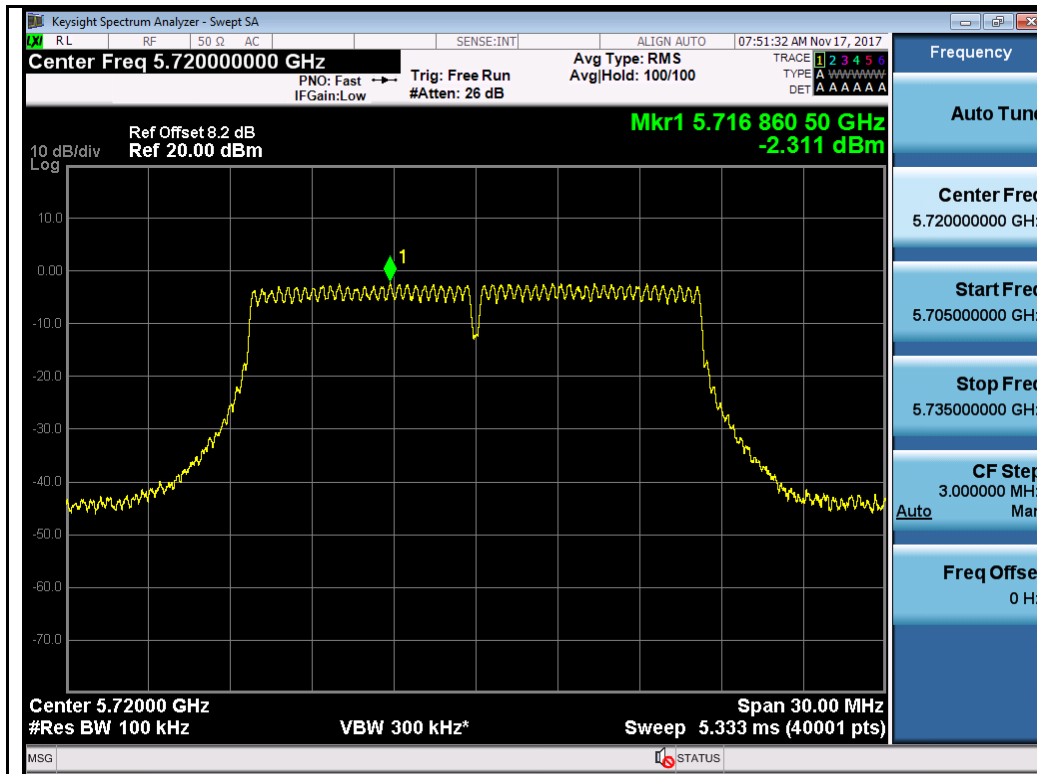

802.11n-HT40 5710M

802.11ac-VHT80 5690M

T310S
Test Plot for W53:
Chain 0:

802.11n-HT20 5280M

802.11n-HT20 5320M

Chain 1:

802.11n-HT20 5280M

802.11n-HT20 5320M

802.11n-HT40 5270M

802.11n-HT40 5310M

Test Plot for W56:

Chain 0:

802.11n-HT40 5510M

802.11n-HT40 5550M

Chain 1:

Test Plot for Crossband (W56 procedure):
Chain 0:

Chain 1:

Test Plot for Crossband (W58 procedure):
Chain 0:

802.11a-5720M

802.11n-HT20 5720M

802.11n-HT40 5710M

802.11ac-VHT80 5690M

Chain 1:

T310S Beamforming Mode
Test Plot for W53: