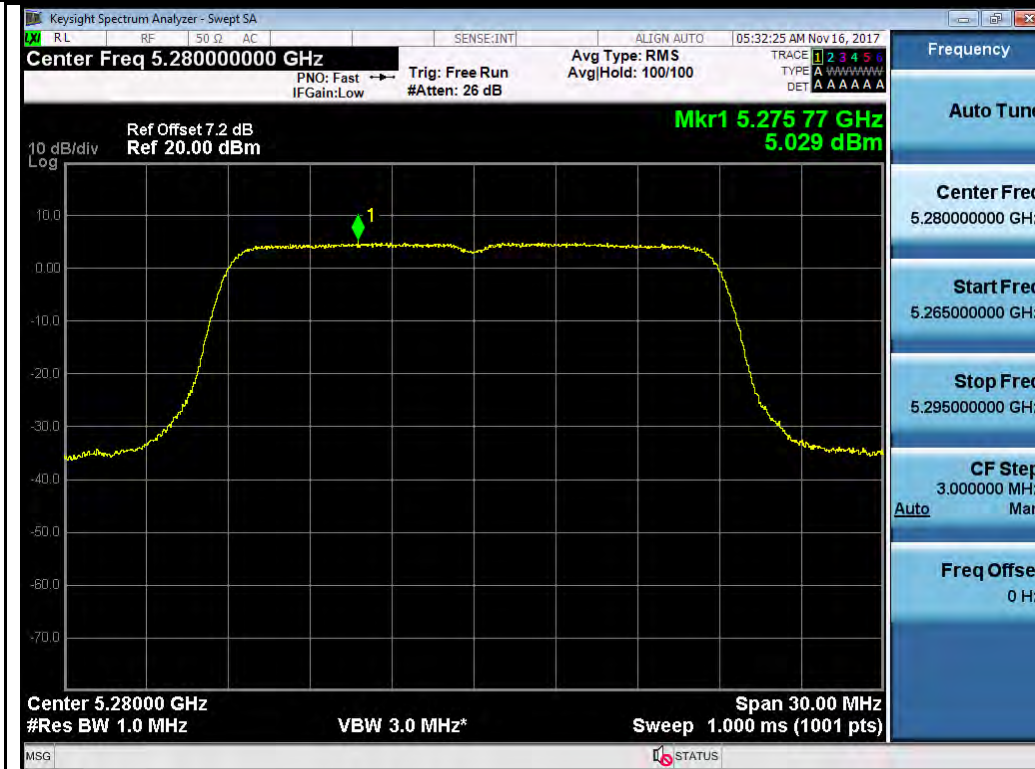

802.11n-HT40 5710M

802.11ac-VHT80 5690M

T310S
Test Plot for W53:
Chain 0:

802.11n-HT20 5280M

802.11n-HT20 5320M

Chain 1:

802.11n-HT20 5280M

802.11n-HT20 5320M

802.11n-HT40 5270M

802.11n-HT40 5310M

Test Plot for W56:

Chain 0:

802.11n-HT40 5510M

802.11n-HT40 5550M

Chain 1:

Test Plot for Crossband (W56 procedure):
Chain 0:

Chain 1:

Test Plot for Crossband (W58 procedure):
Chain 0:

802.11a-5720M

802.11n-HT20 5720M

802.11n-HT40 5710M

802.11ac-VHT80 5690M

Chain 1:

T310S Beamforming Mode
Test Plot for W53: