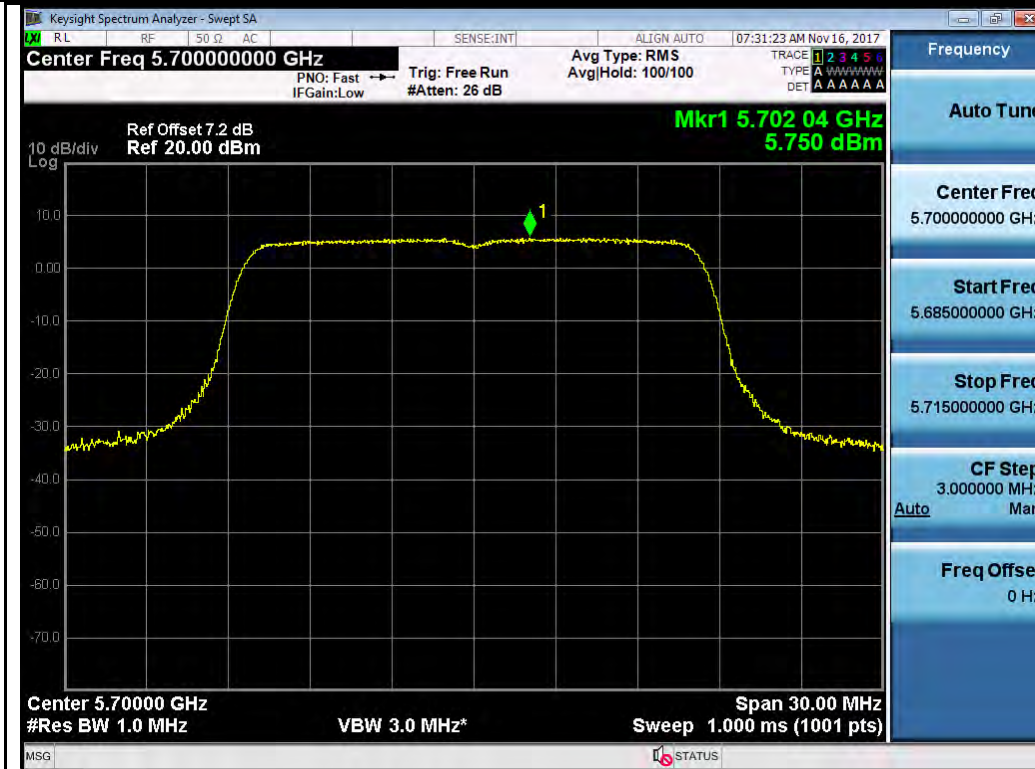

802.11n-HT40 5270M

802.11n-HT40 5310M

Test Plot for W56:

Chain 0:

802.11n-HT40 5510M

802.11n-HT40 5550M

Chain 1:

Test Plot for Crossband (W56 procedure):
Chain 0:

Chain 1:

Test Plot for Crossband (W58 procedure):
Chain 0:

802.11a-5720M

802.11n-HT20 5720M

802.11n-HT40 5710M

802.11ac-VHT80 5690M

Chain 1:

T310S Beamforming Mode
Test Plot for W53: