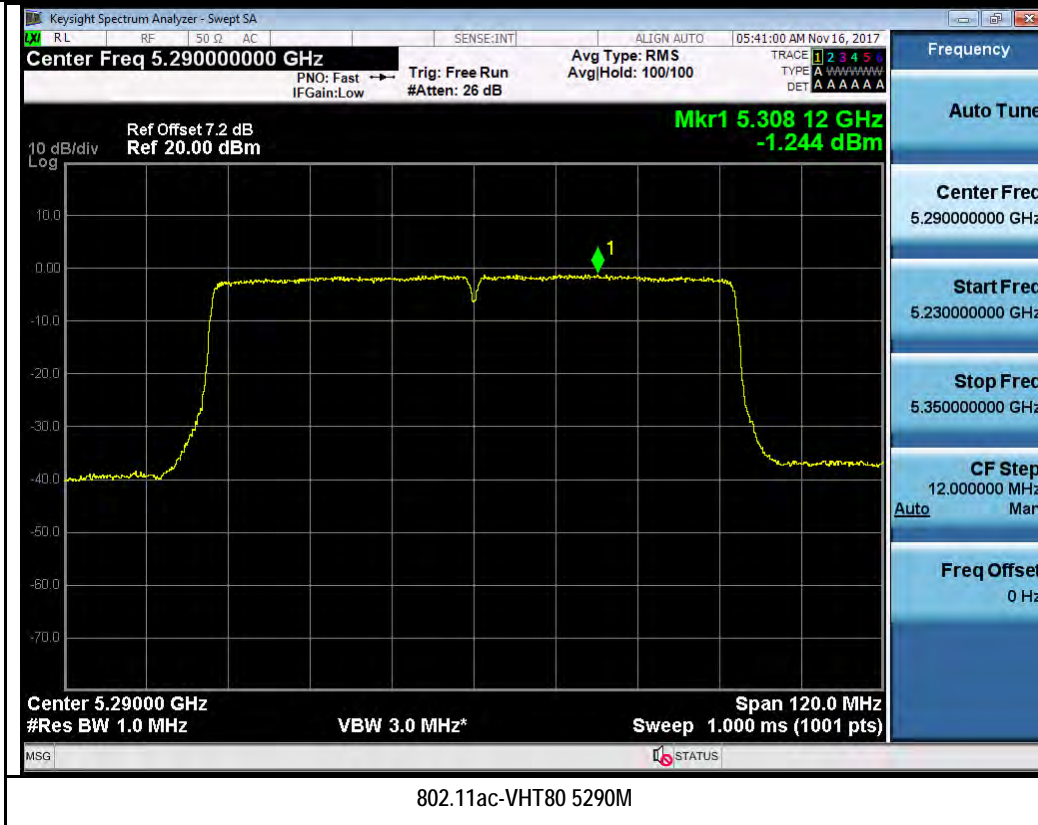

802.11n-HT40 5710M

802.11ac-VHT80 5690M

T310S
Test Plot for W53:
Chain 0:

802.11n-HT20 5280M

802.11n-HT20 5320M

Chain 1:

802.11n-HT20 5280M

802.11n-HT20 5320M

802.11n-HT40 5270M

802.11n-HT40 5310M

Test Plot for W56:

Chain 0:

802.11n-HT40 5510M

802.11n-HT40 5550M

Chain 1:

Test Plot for Crossband (W56 procedure):
Chain 0:

Chain 1:

Test Plot for Crossband (W58 procedure):
Chain 0:

802.11a-5720M

802.11n-HT20 5720M

802.11n-HT40 5710M

802.11ac-VHT80 5690M

Chain 1:

T310S Beamforming Mode
Test Plot for W53: