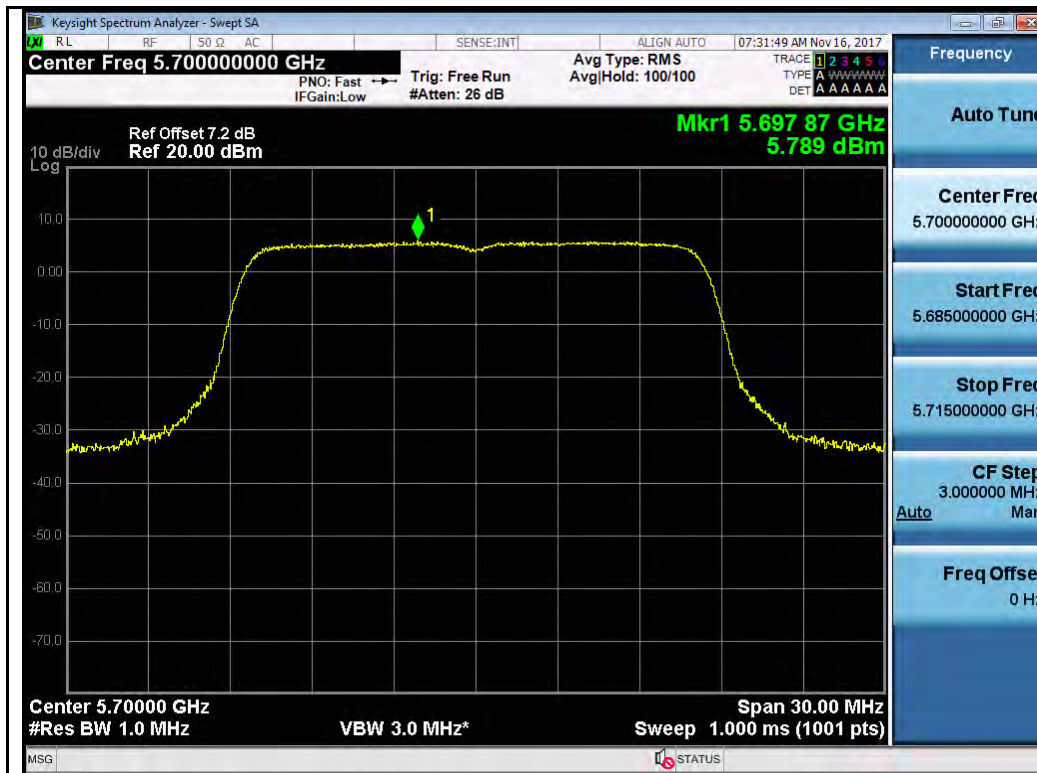

802.11n-HT40 5270M

802.11n-HT40 5310M

Test Plot for W56:

Chain 0:

802.11n-HT40 5510M

802.11n-HT40 5550M

Chain 1:

Test Plot for Crossband (W56 procedure):
Chain 0:

Chain 1:

Test Plot for Crossband (W58 procedure):
Chain 0:

802.11a-5720M

802.11n-HT20 5720M

802.11n-HT40 5710M

802.11ac-VHT80 5690M

Chain 1:

T310S Beamforming Mode
Test Plot for W53: