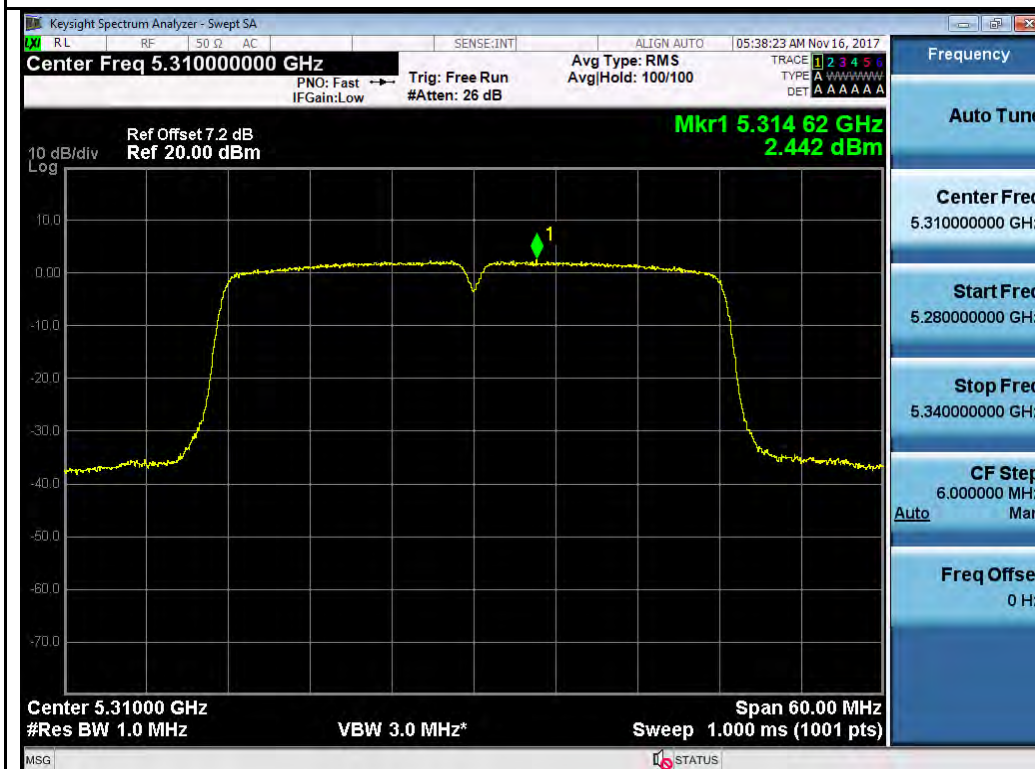

802.11n-HT40 5710M

802.11ac-VHT80 5690M

T310S
Test Plot for W53:
Chain 0:

802.11n-HT20 5280M

802.11n-HT20 5320M

Chain 1:

802.11n-HT20 5280M

802.11n-HT20 5320M

802.11n-HT40 5270M

802.11n-HT40 5310M

Test Plot for W56:

Chain 0:

802.11n-HT40 5510M

802.11n-HT40 5550M

Chain 1:

Test Plot for Crossband (W56 procedure):
Chain 0:

Chain 1:

Test Plot for Crossband (W58 procedure):
Chain 0:

802.11a-5720M

802.11n-HT20 5720M

802.11n-HT40 5710M

802.11ac-VHT80 5690M

Chain 1:

T310S Beamforming Mode
Test Plot for W53: