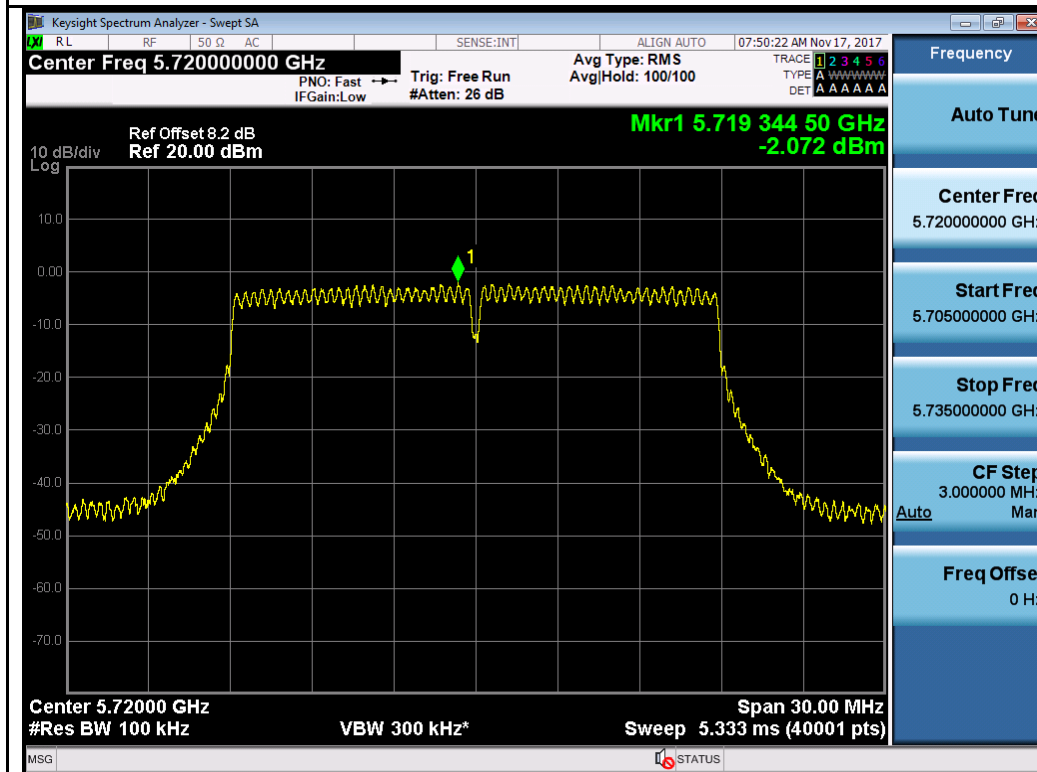

Chain 1:

Test Plot for Crossband (W58 procedure):
Chain 0:

802.11a-5720M

802.11n-HT20 5720M

802.11n-HT40 5710M

802.11ac-VHT80 5690M

Chain 1:

T310S Beamforming Mode
Test Plot for W53: