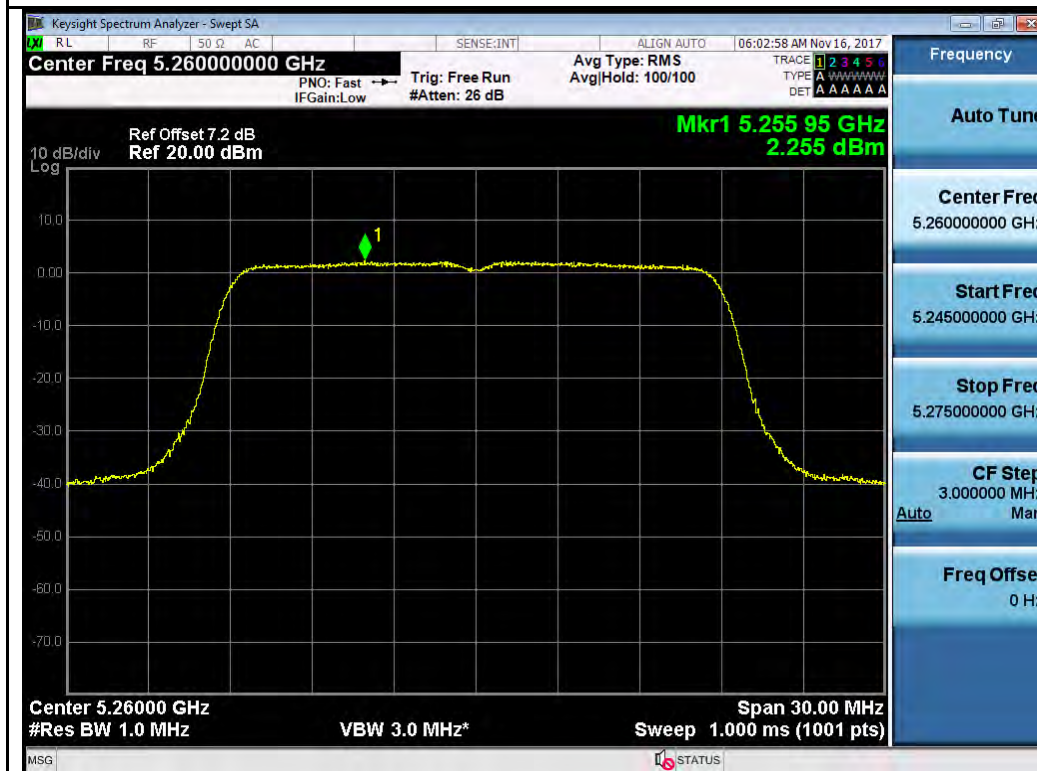

Chain 0:

802.11n-HT20 5280M

802.11n-HT20 5320M

802.11n-HT40 5270M

802.11n-HT40 5310M

Chain 1:

802.11n-HT20 5280M

802.11n-HT20 5320M

802.11n-HT40 5270M

802.11n-HT40 5310M

Test Plot for W56:

Chain 0:

802.11a-5500M

802.11a-5580M

802.11a-5700M

802.11n-HT20 5500M