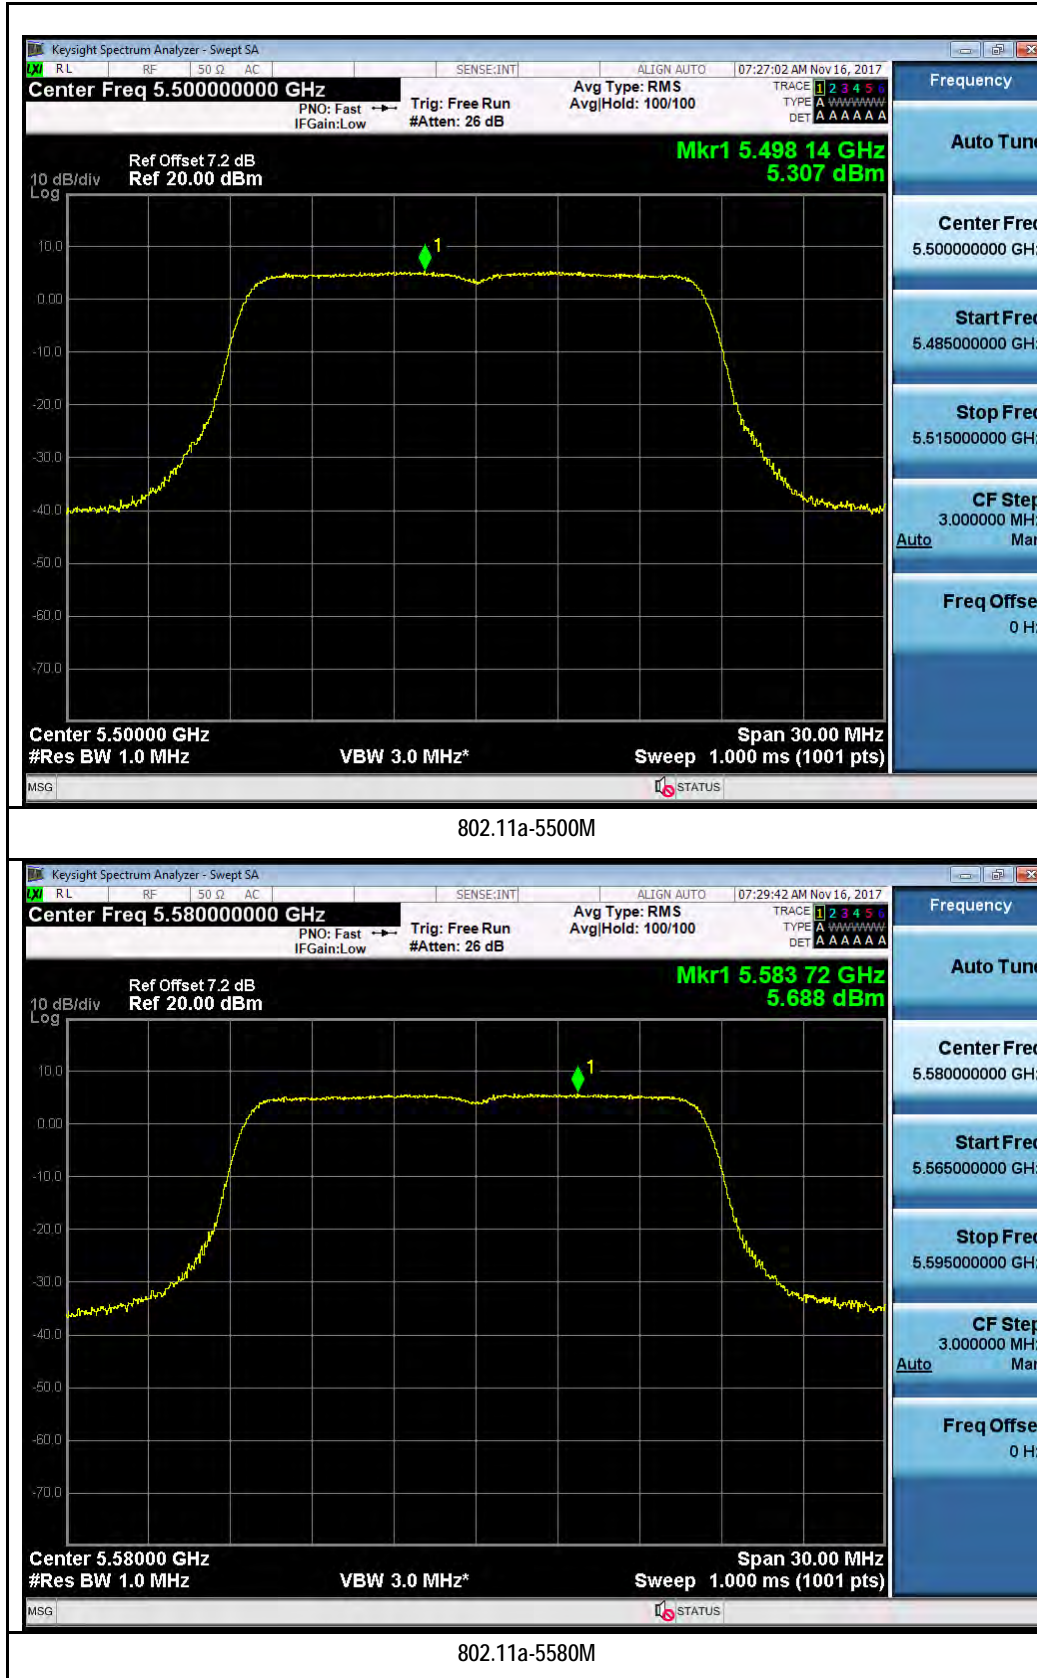

802.11n-HT40 5710M

802.11ac-VHT80 5690M

T310S
Test Plot for W53:
Chain 0:

802.11n-HT20 5280M

802.11n-HT20 5320M

Chain 1:

802.11n-HT20 5280M

802.11n-HT20 5320M

802.11n-HT40 5270M

802.11n-HT40 5310M

Test Plot for W56:

Chain 0:

802.11n-HT40 5510M

802.11n-HT40 5550M

Chain 1:

Test Plot for Crossband (W56 procedure):
Chain 0:

Chain 1:

Test Plot for Crossband (W58 procedure):
Chain 0:

802.11a-5720M

802.11n-HT20 5720M

802.11n-HT40 5710M

802.11ac-VHT80 5690M

Chain 1:

T310S Beamforming Mode
Test Plot for W53: