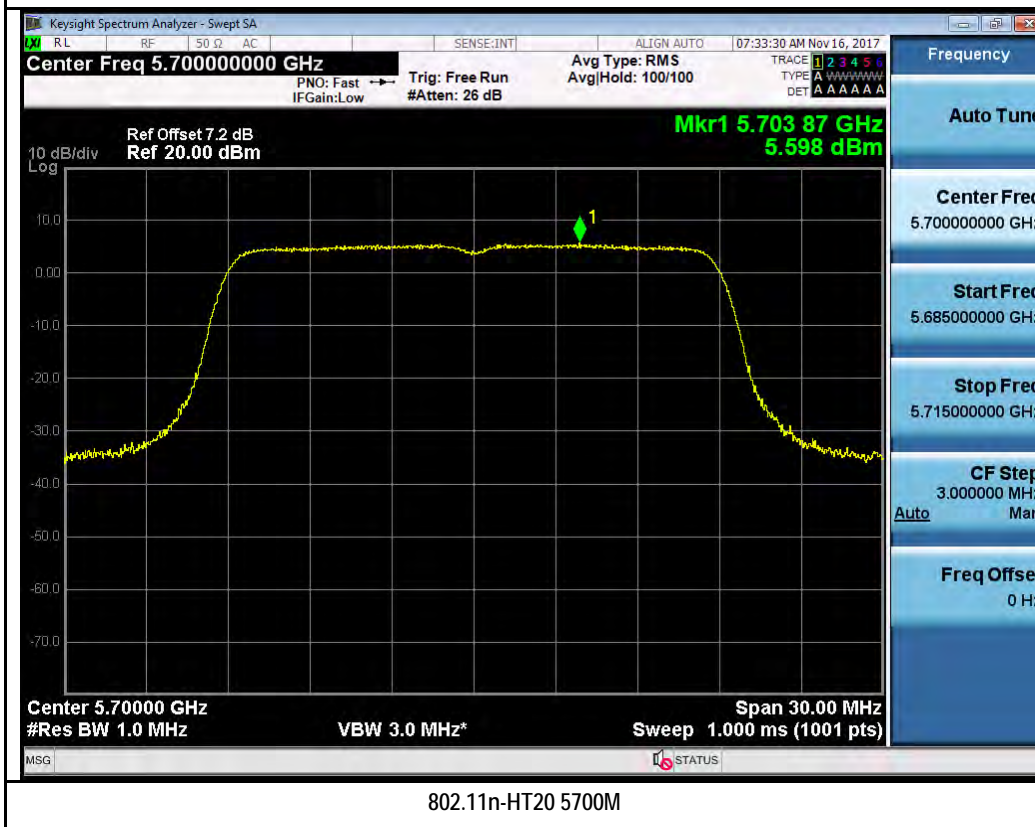

802.11n-HT40 5710M

802.11ac-VHT80 5690M

T310S
Test Plot for W53:
Chain 0:

802.11n-HT20 5280M

802.11n-HT20 5320M

Chain 1:

802.11n-HT20 5280M

802.11n-HT20 5320M

802.11n-HT40 5270M

802.11n-HT40 5310M

Test Plot for W56:

Chain 0:

802.11n-HT40 5510M

802.11n-HT40 5550M

Chain 1:

Test Plot for Crossband (W56 procedure):
Chain 0:

Chain 1:

Test Plot for Crossband (W58 procedure):
Chain 0:

802.11a-5720M

802.11n-HT20 5720M

802.11n-HT40 5710M

802.11ac-VHT80 5690M

Chain 1:

T310S Beamforming Mode
Test Plot for W53: