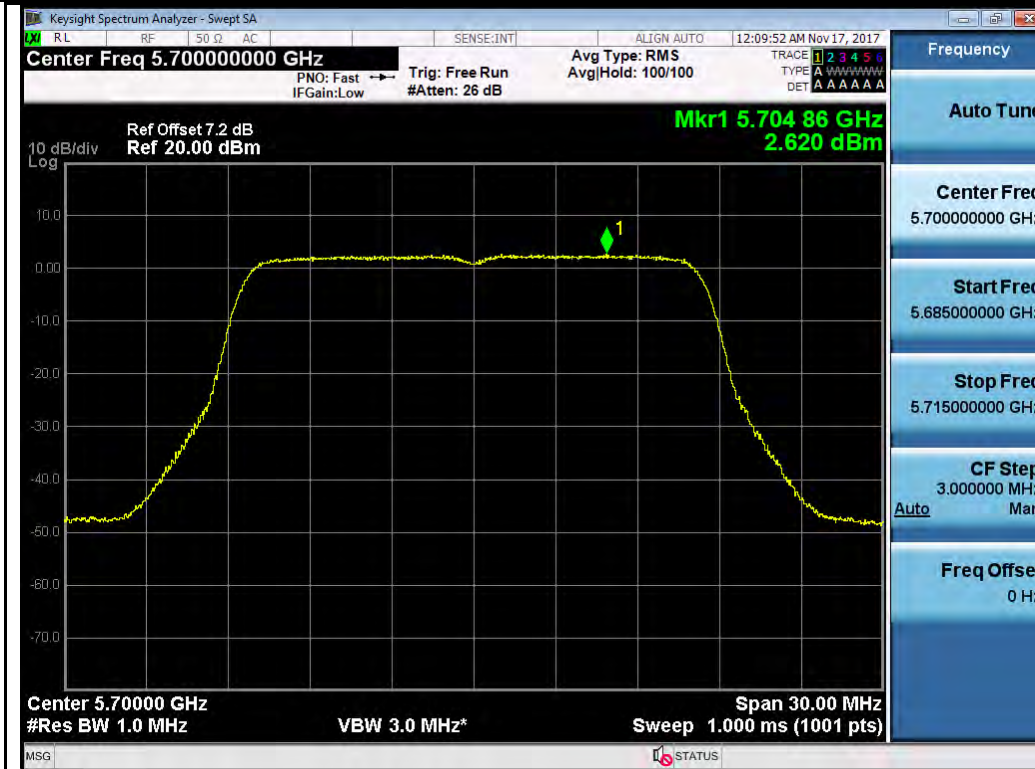

802.11n-HT40 5270M

802.11n-HT40 5310M

Test Plot for W56:

Chain 0:

802.11a-5500M

802.11a-5580M

802.11a-5700M

802.11n-HT20 5500M