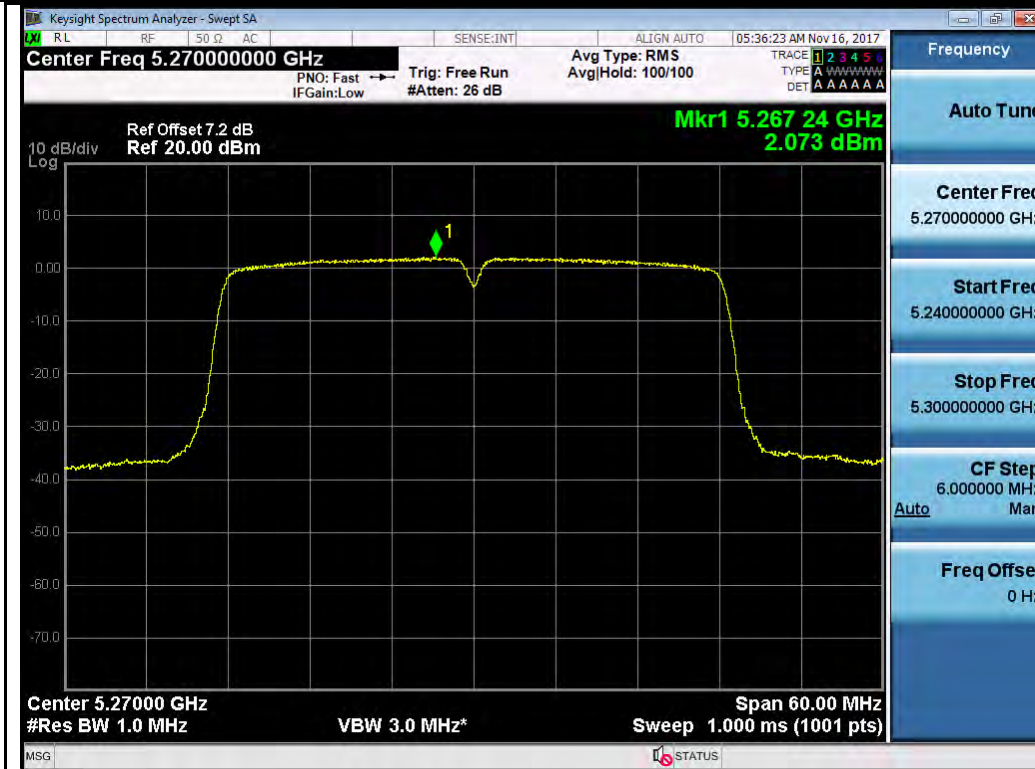

802.11n-HT40 5710M

802.11ac-VHT80 5690M

T310S
Test Plot for W53:
Chain 0:

802.11n-HT20 5280M

802.11n-HT20 5320M

Chain 1:

802.11n-HT20 5280M

802.11n-HT20 5320M

802.11n-HT40 5270M

802.11n-HT40 5310M

Test Plot for W56:

Chain 0:

802.11n-HT40 5510M

802.11n-HT40 5550M

Chain 1:

Test Plot for Crossband (W56 procedure):
Chain 0:

Chain 1:

Test Plot for Crossband (W58 procedure):
Chain 0:

802.11a-5720M

802.11n-HT20 5720M

802.11n-HT40 5710M

802.11ac-VHT80 5690M

Chain 1:

T310S Beamforming Mode
Test Plot for W53: