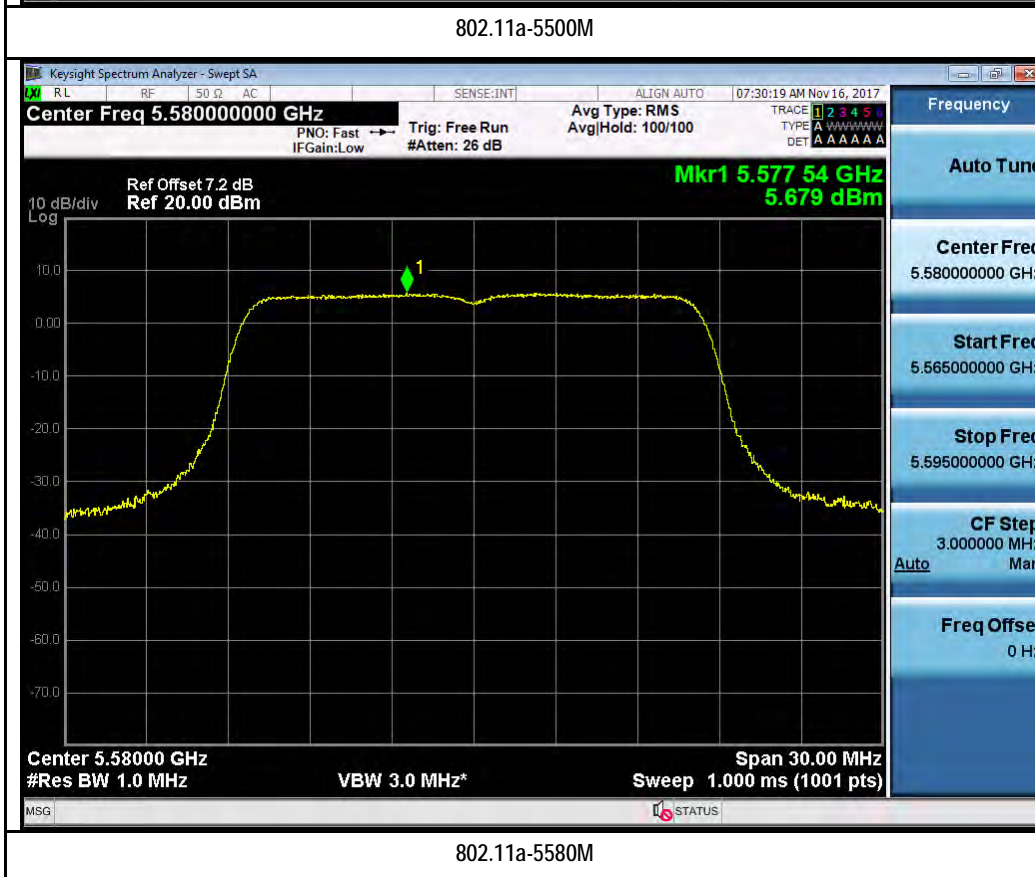

802.11n-HT40 5710M

802.11ac-VHT80 5690M

T310S
Test Plot for W53:
Chain 0:

802.11n-HT20 5280M

802.11n-HT20 5320M

Chain 1:

802.11n-HT20 5280M

802.11n-HT20 5320M

802.11n-HT40 5270M

802.11n-HT40 5310M

Test Plot for W56:

Chain 0:

802.11n-HT40 5510M

802.11n-HT40 5550M

Chain 1:

Test Plot for Crossband (W56 procedure):
Chain 0:

Chain 1:

Test Plot for Crossband (W58 procedure):
Chain 0:

802.11a-5720M

802.11n-HT20 5720M

802.11n-HT40 5710M

802.11ac-VHT80 5690M

Chain 1:

T310S Beamforming Mode
Test Plot for W53: