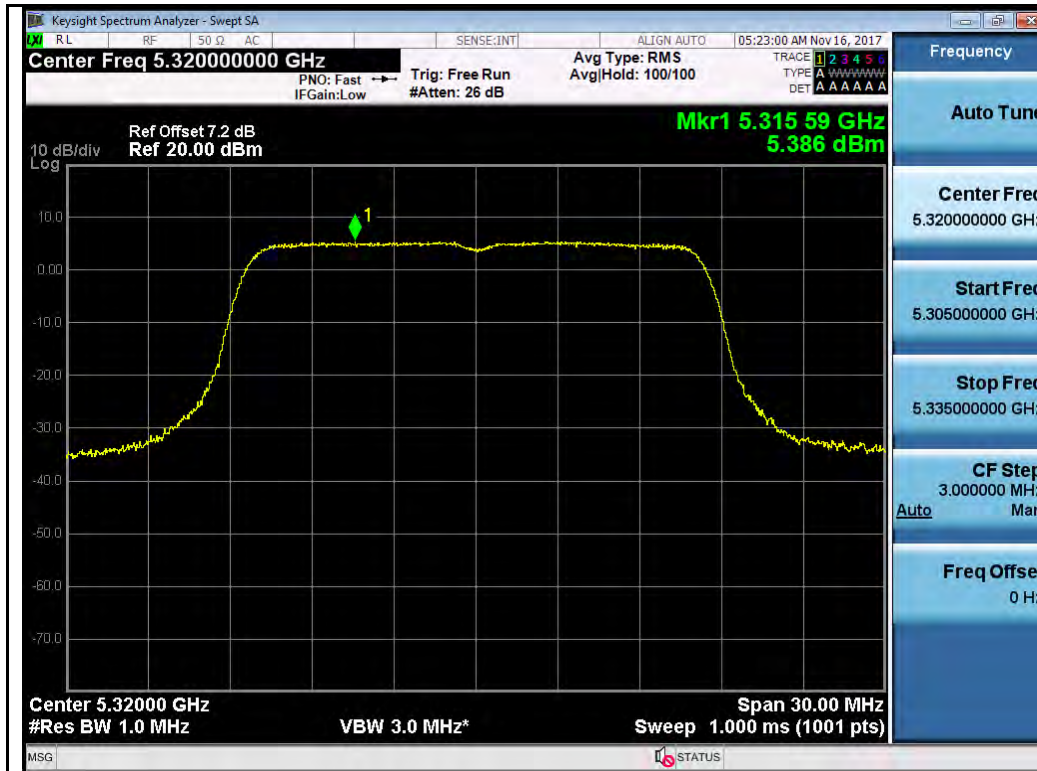

802.11n-HT40 5710M

802.11ac-VHT80 5690M

T310S
Test Plot for W53:
Chain 0:

802.11n-HT20 5280M

802.11n-HT20 5320M

Chain 1:

802.11n-HT20 5280M

802.11n-HT20 5320M

802.11n-HT40 5270M

802.11n-HT40 5310M

Test Plot for W56:

Chain 0:

802.11n-HT40 5510M

802.11n-HT40 5550M

Chain 1:

Test Plot for Crossband (W56 procedure):
Chain 0:

Chain 1:

Test Plot for Crossband (W58 procedure):
Chain 0:

802.11a-5720M

802.11n-HT20 5720M

802.11n-HT40 5710M

802.11ac-VHT80 5690M

Chain 1:

T310S Beamforming Mode
Test Plot for W53: