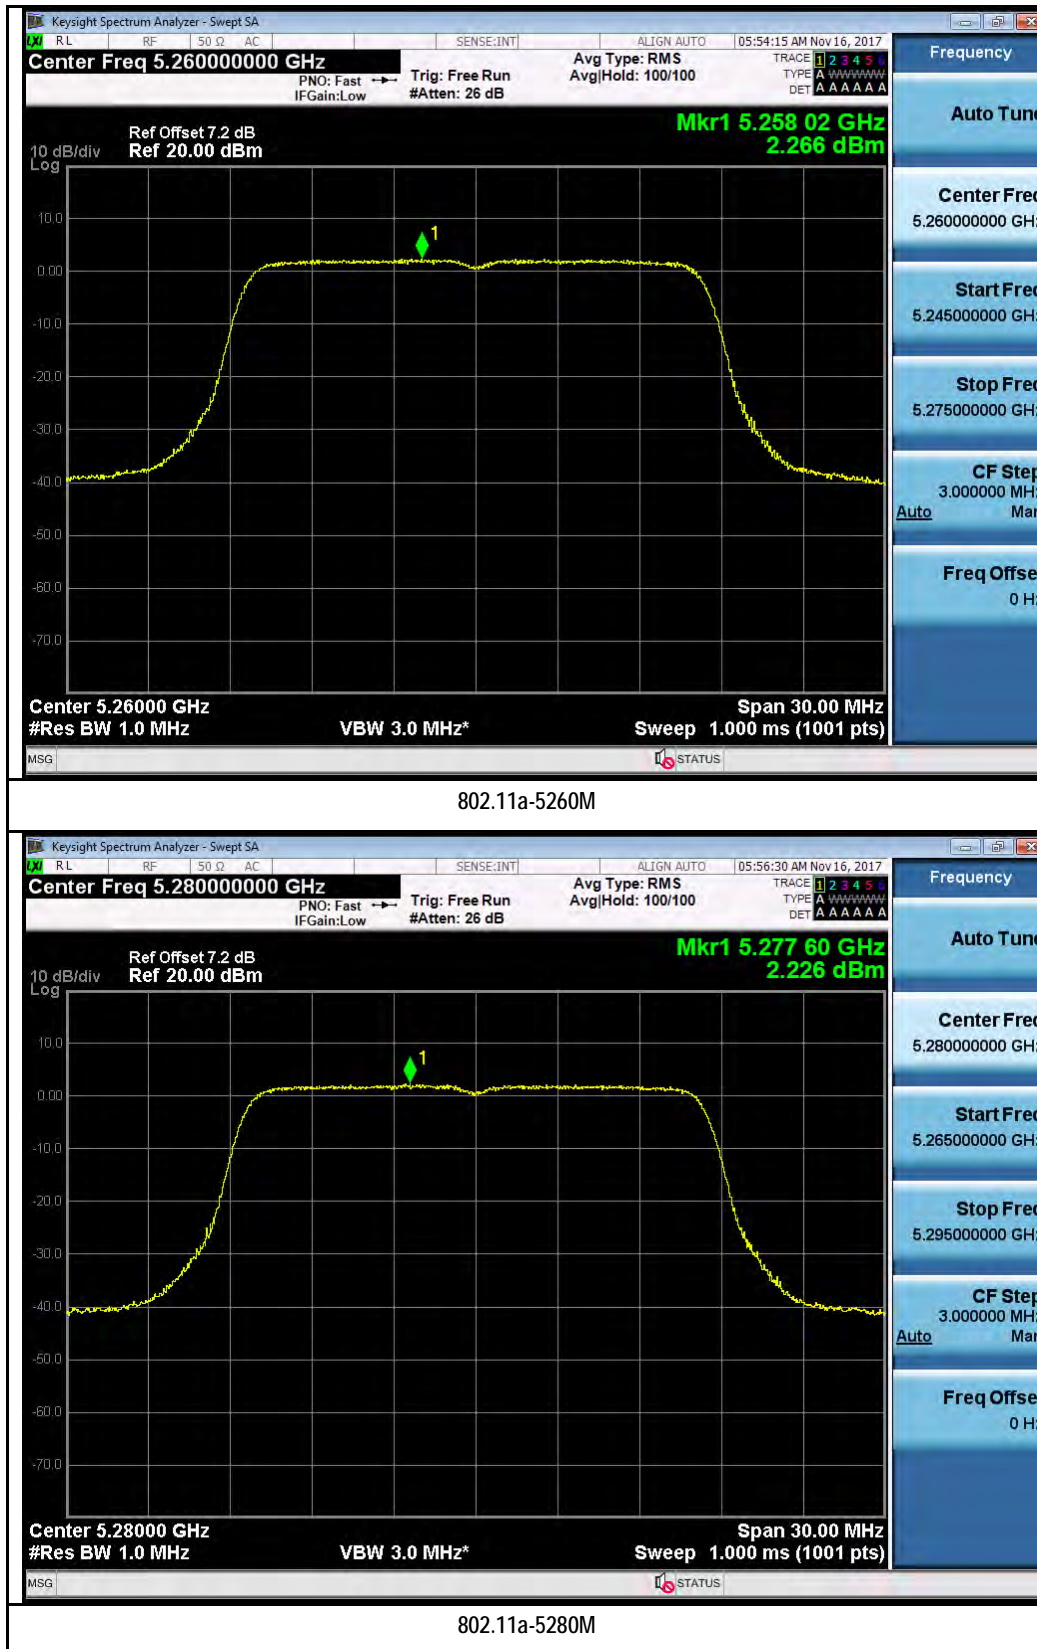

802.11n-HT40 5710M

802.11ac-VHT80 5690M

T310S
Test Plot for W53:
Chain 0:

802.11n-HT20 5280M

802.11n-HT20 5320M

Chain 1:

802.11n-HT20 5280M

802.11n-HT20 5320M

Chain 1:

Test Plot for Crossband (W58 procedure):
Chain 0:

802.11a-5720M

802.11n-HT20 5720M

802.11n-HT40 5710M

802.11ac-VHT80 5690M

Chain 1:

T310S Beamforming Mode
Test Plot for W53:

Chain 0:

802.11n-HT20 5280M

802.11n-HT20 5320M

802.11n-HT40 5270M

802.11n-HT40 5310M

Chain 1:

802.11n-HT20 5280M

802.11n-HT20 5320M

802.11n-HT40 5270M

802.11n-HT40 5310M

Test Plot for W56:

Chain 0:

802.11a-5500M

802.11a-5580M

802.11a-5700M

802.11n-HT20 5500M