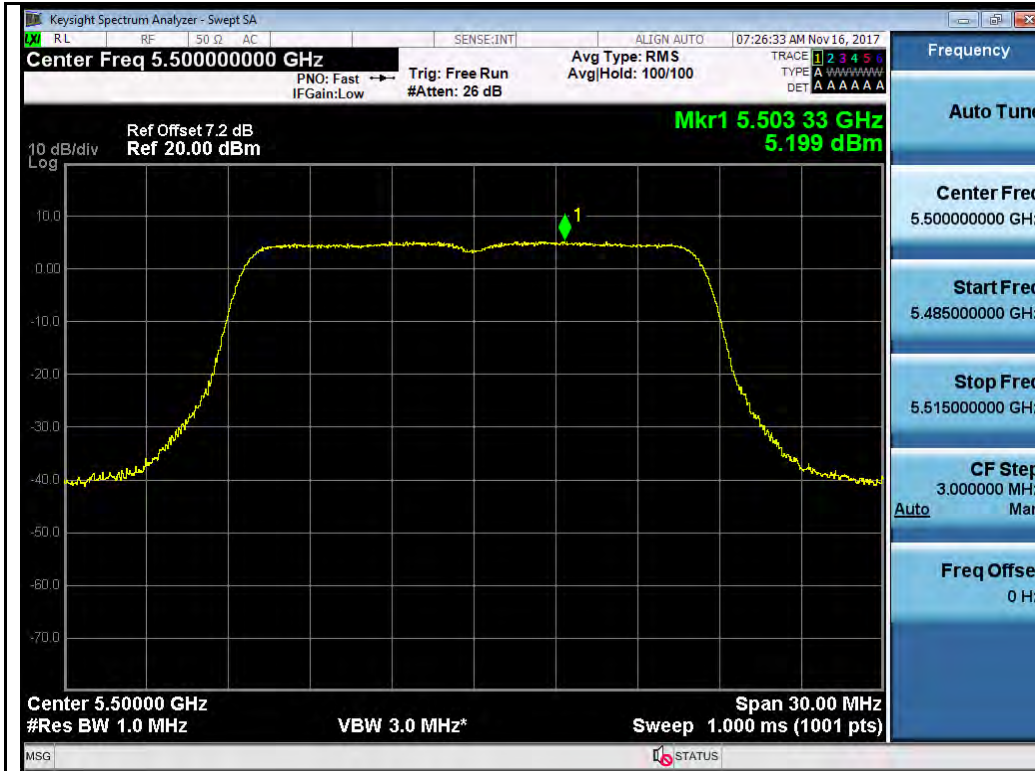

802.11n-HT40 5270M

802.11n-HT40 5310M

Test Plot for W56:

Chain 0:

802.11n-HT40 5510M

802.11n-HT40 5550M

Chain 1:

Test Plot for Crossband (W56 procedure):
Chain 0:

Chain 1:

Test Plot for Crossband (W58 procedure):
Chain 0:

802.11a-5720M

802.11n-HT20 5720M

802.11n-HT40 5710M

802.11ac-VHT80 5690M

Chain 1:

T310S Beamforming Mode
Test Plot for W53: