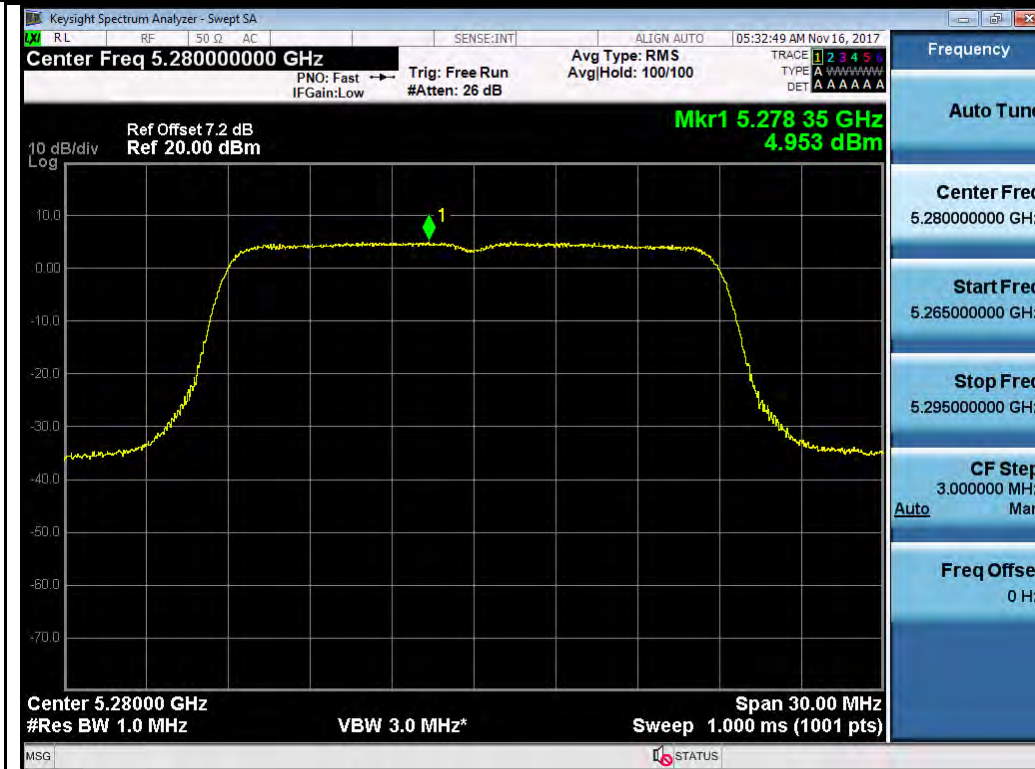

802.11n-HT40 5710M

802.11ac-VHT80 5690M

T310S
Test Plot for W53:
Chain 0:

802.11n-HT20 5280M

802.11n-HT20 5320M

Chain 1:

802.11n-HT20 5280M

802.11n-HT20 5320M

802.11n-HT40 5270M

802.11n-HT40 5310M

Test Plot for W56:

Chain 0:

802.11n-HT40 5510M

802.11n-HT40 5550M

Chain 1:

Test Plot for Crossband (W56 procedure):
Chain 0:

Chain 1:

Test Plot for Crossband (W58 procedure):
Chain 0:

802.11a-5720M

802.11n-HT20 5720M

802.11n-HT40 5710M

802.11ac-VHT80 5690M

Chain 1:

T310S Beamforming Mode
Test Plot for W53: