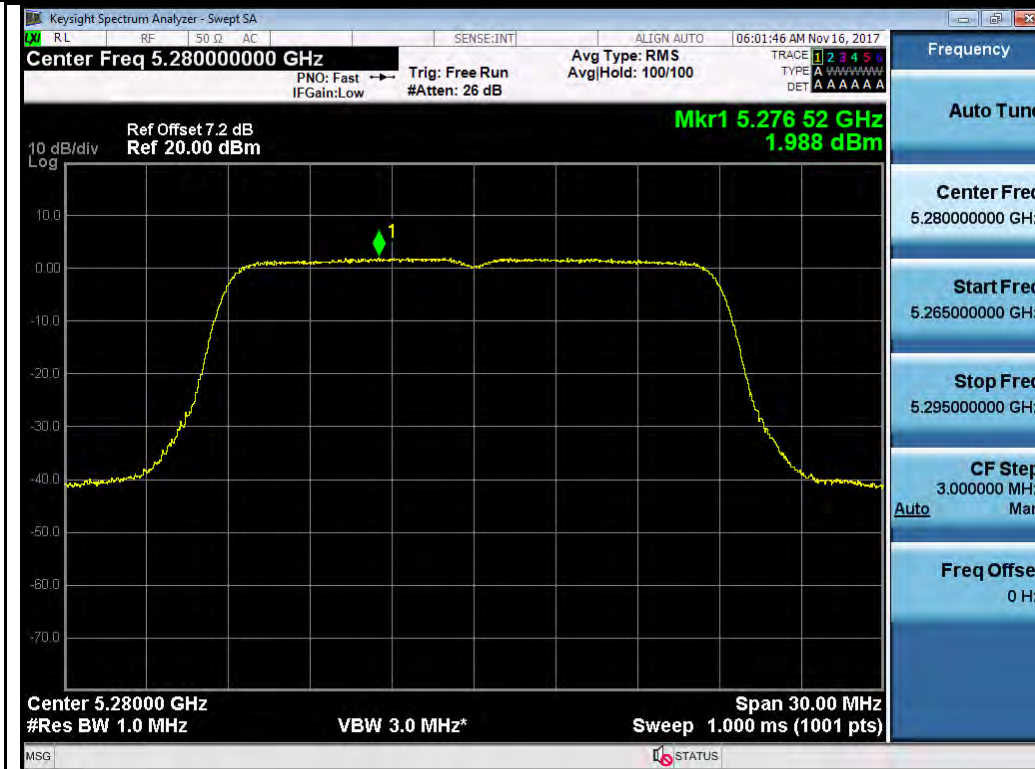

Chain 1:

Test Plot for Crossband (W58 procedure):
Chain 0:

802.11a-5720M

802.11n-HT20 5720M

802.11n-HT40 5710M

802.11ac-VHT80 5690M

Chain 1:

T310S Beamforming Mode
Test Plot for W53:

Chain 0:

802.11n-HT20 5280M

802.11n-HT20 5320M

802.11n-HT40 5270M

802.11n-HT40 5310M

Chain 1:

802.11n-HT20 5280M

802.11n-HT20 5320M

802.11n-HT40 5270M

802.11n-HT40 5310M

Test Plot for W56:

Chain 0:

802.11a-5500M

802.11a-5580M

802.11a-5700M

802.11n-HT20 5500M