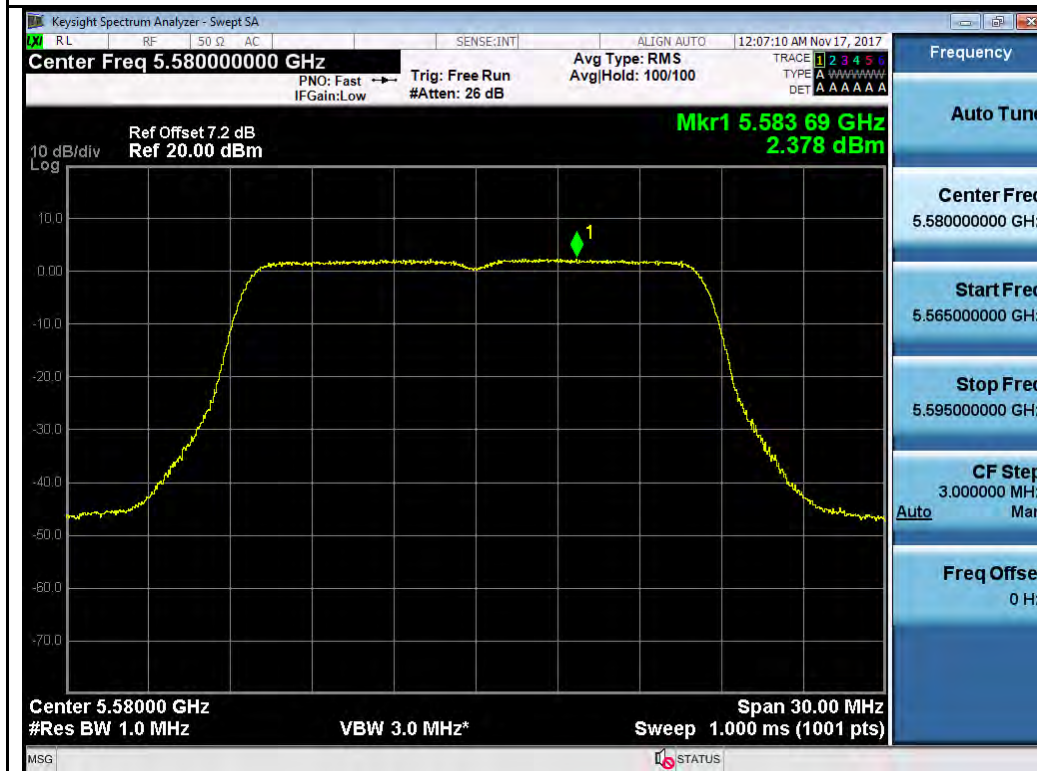

802.11n-HT40 5270M

802.11n-HT40 5310M

Test Plot for W56:

Chain 0:

802.11a-5500M

802.11a-5580M

802.11a-5700M

802.11n-HT20 5500M