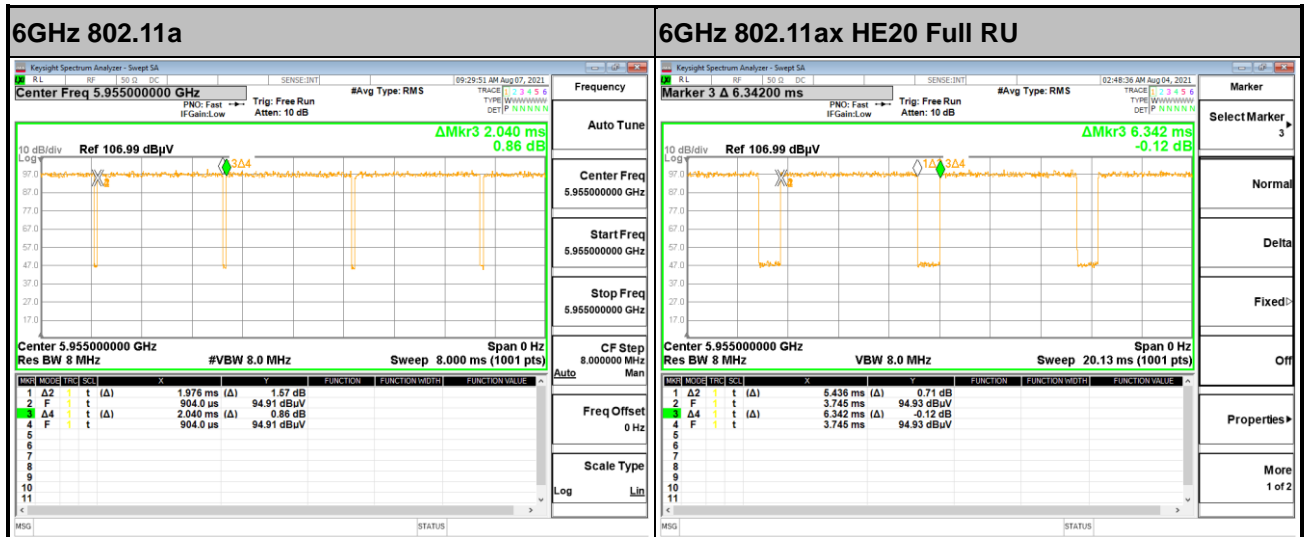

Appendix E. Duty Cycle Plots

Band	Duty Cycle(%)	T(us)	1/T(kHz)	VBW Setting
6GHz 802.11a	96.86	1976	0.51	1kHz
6GHz 802.11ax HE20 Full RU	85.71	5436	0.18	300Hz
6GHz 802.11ax HE40 Full RU	93.06	5414	0.18	300Hz
6GHz 802.11ax HE80 Full RU	93.52	5415	0.18	300Hz
6GHz 802.11ax HE160 Full RU	93.45	5420	0.18	300Hz

MIMO <Ant. E+F+G+H>