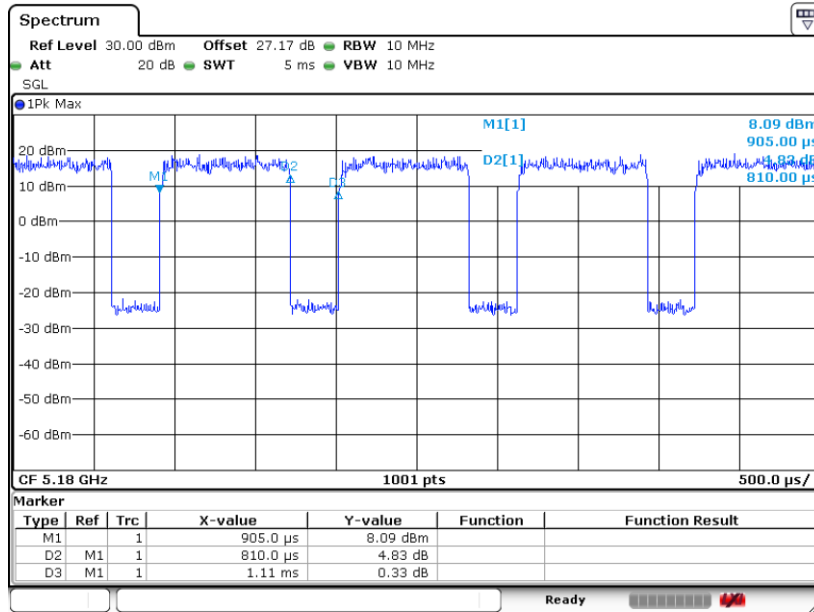

Date: 30.APR.2020 17:33:25

802.11ax HE40

Date: 30.APR.2020 17:26:09

802.11ax HE80

Date: 30.APR.2020 17:18:41

MIMO <Ant. 4>

802.11ax HE20

Date: 30.APR.2020 17:34:22