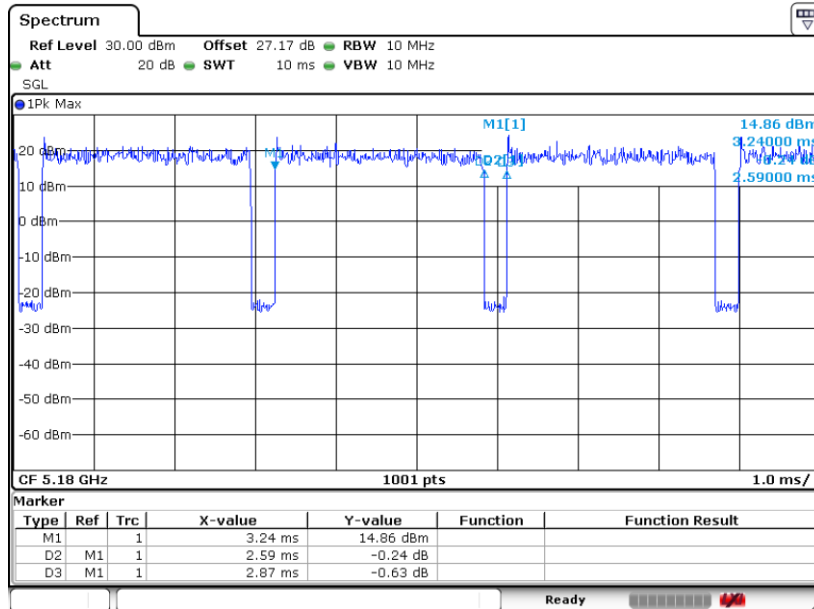

Date: 30.APR.2020 17:33:25

802.11ax HE40

Date: 30.APR.2020 17:26:09

802.11ax HE80

Date: 30.APR.2020 17:18:41

MIMO <Ant. 4>

802.11ax HE20

Date: 30.APR.2020 17:34:22