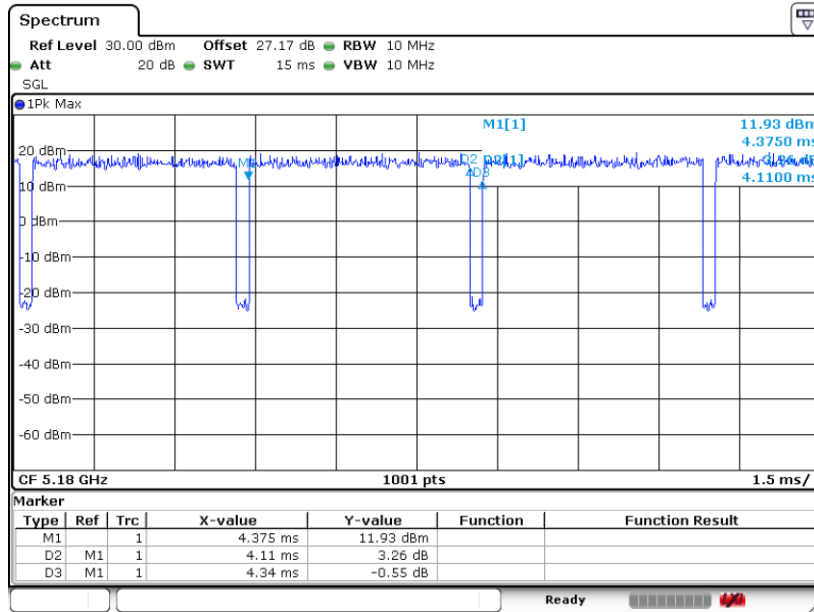

802.11ax HE40

Date: 30.APR.2020 17:27:08