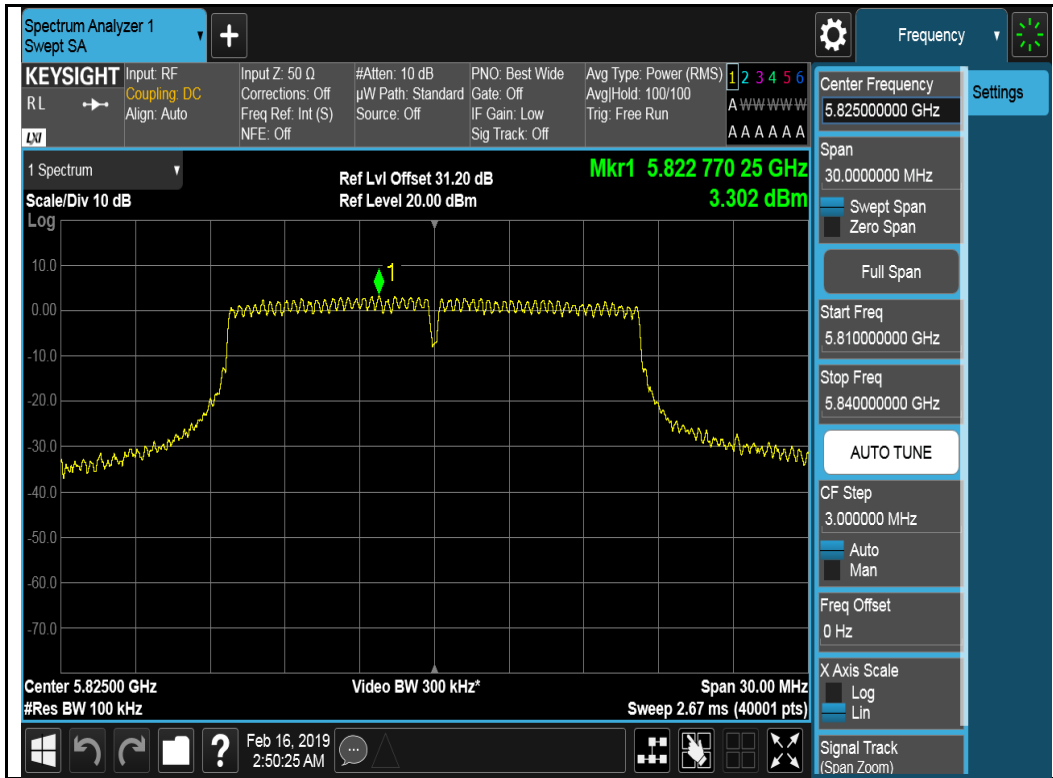

802.11a-5825MHz

802.11ax-HT20-5745MHz

802.11ax-HT20-5785MHz

802.11ax-HT20-5825MHz

802.11ax-H420-5755MHz

802.11ax-H420-5795MHz

Chain 1:

802.11a-5745MHz

802.11a-5785MHz

802.11a-5825MHz

802.11ax-HT20-5745MHz

802.11ax-HT20-5785MHz

802.11ax-HT20-5825MHz

802.11ax-H420-5755MHz

802.11ax-H420-5795MHz

Chain 2: