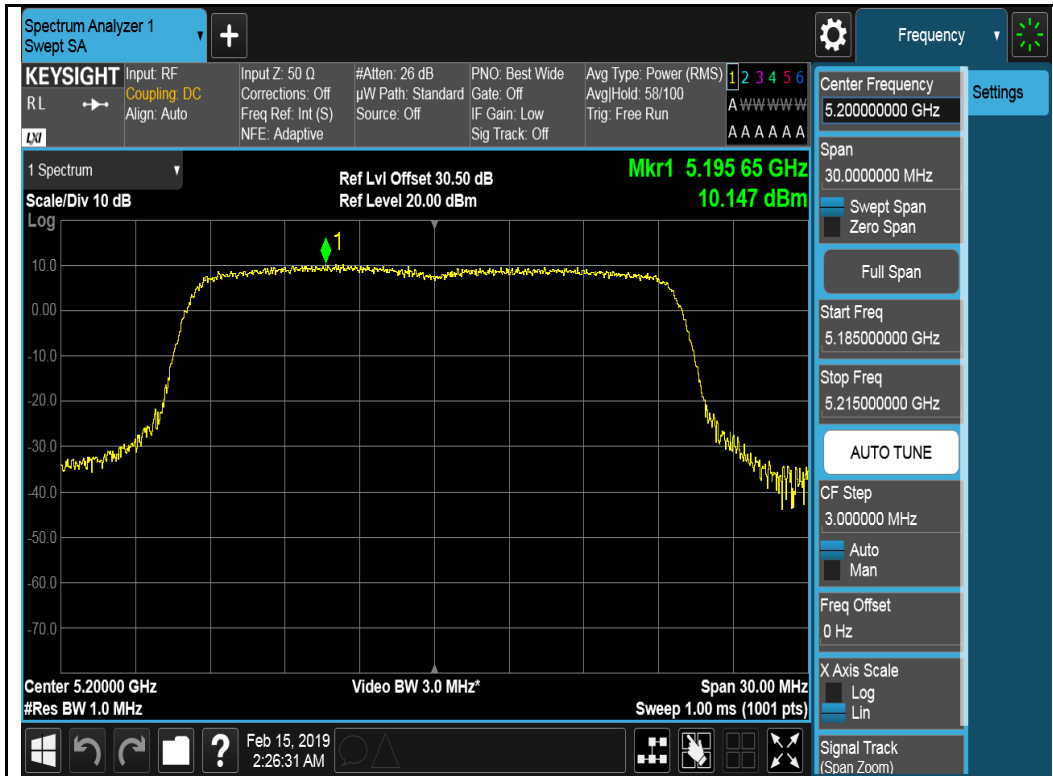

Chain 2:

802.11a-5240MHz

802.11ax-HT20-5180MHz

802.11ax-HT20-5200MHz

802.11ax-HT20-5240MHz

Chain 3:

802.11a-5180MHz

802.11a-5200MHz