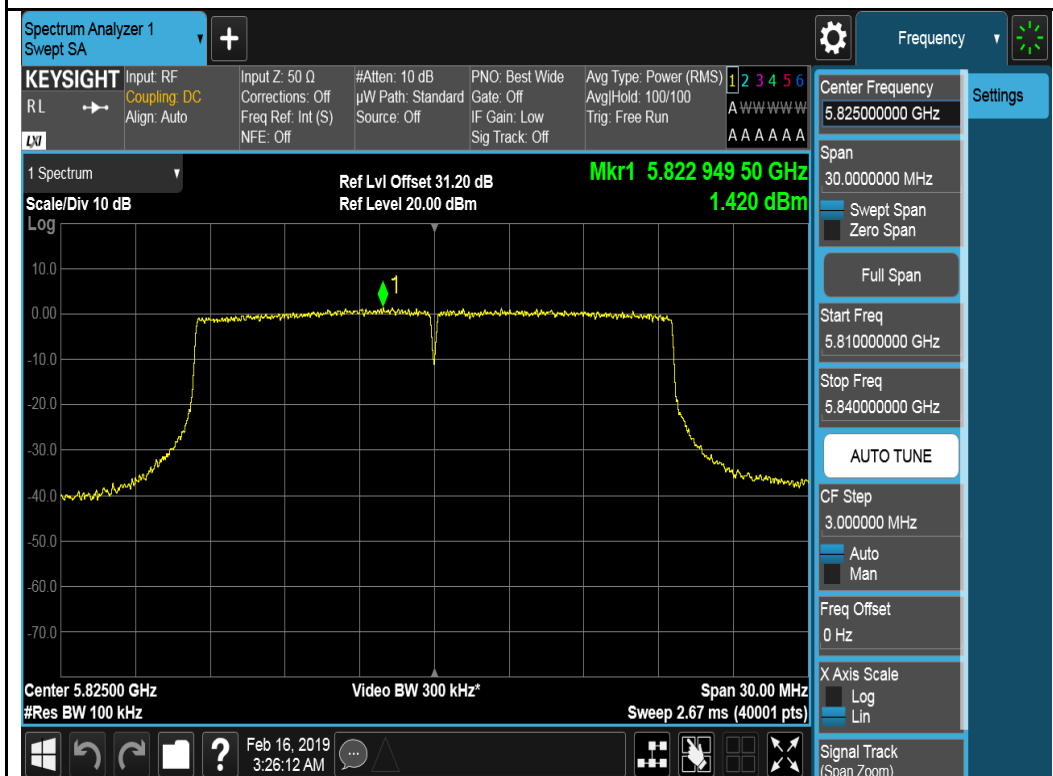

802.11a-5745MHz

802.11a-5785MHz

802.11ax-HT20-5785MHz

802.11ax-HT20-5825MHz

802.11ax-H420-5755MHz

802.11ax-H420-5795MHz

Chain 3:

802.11a-5745MHz

802.11a-5785MHz

802.11a-5825MHz

802.11ax-HT20-5745MHz

802.11ax-HT20-5785MHz

802.11ax-HT20-5825MHz