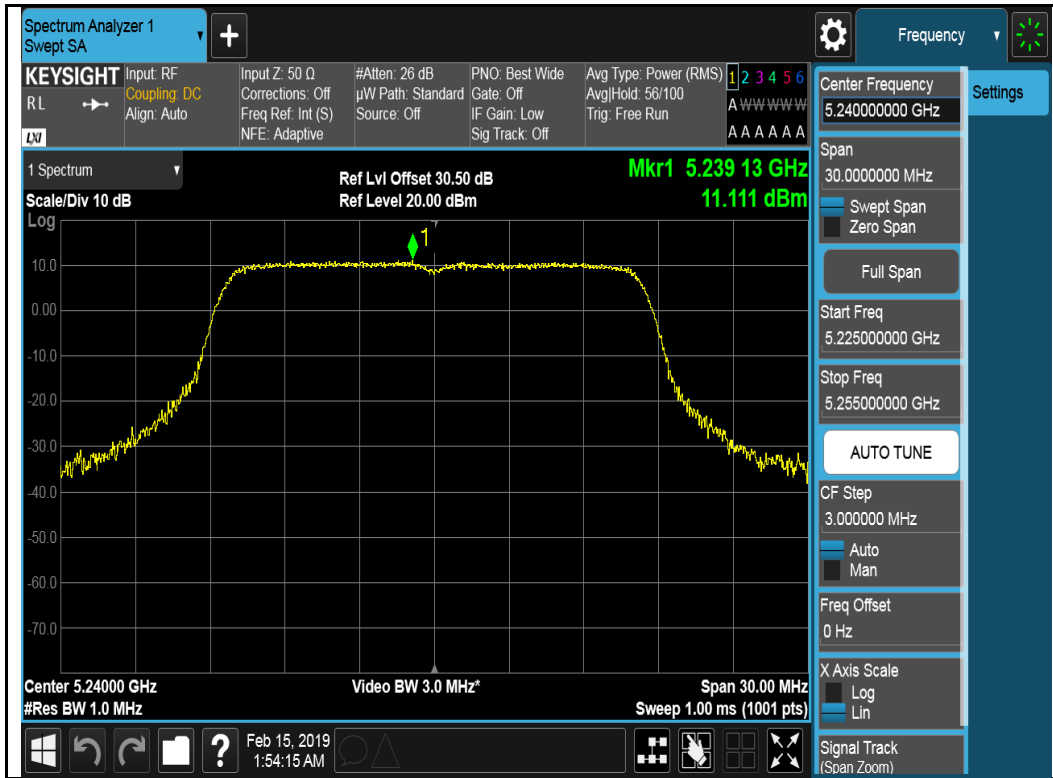

Chain 2:

802.11a-5240MHz

802.11ax-HT20-5180MHz

802.11ax-HT20-5200MHz

802.11ax-HT20-5240MHz

Chain 3:

802.11a-5180MHz

802.11a-5200MHz

802.11a-5240MHz

802.11ax-HT20-5180MHz

802.11ax-HT20-5200MHz

802.11ax-HT20-5240MHz

802.11ax-H420-5190MHz

802.11ax-H420-5230MHz

Test Plot for U-NII-3 Band:

Chain 0: