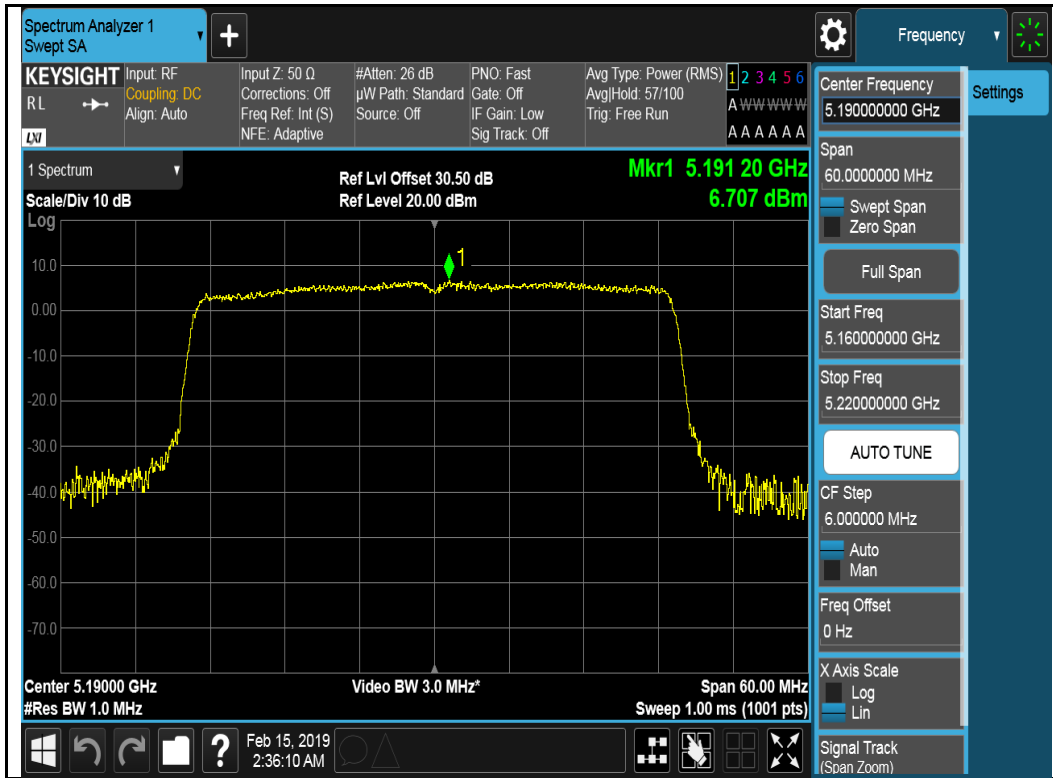

Chain 2:

802.11a-5240MHz

802.11ax-HT20-5180MHz

802.11ax-HT20-5200MHz

802.11ax-HT20-5240MHz

Chain 3:

802.11a-5180MHz

802.11a-5200MHz

802.11a-5240MHz

802.11ax-HT20-5180MHz

802.11ax-HT20-5200MHz

802.11ax-HT20-5240MHz

802.11ax-H420-5190MHz

802.11ax-H420-5230MHz

Test Plot for U-NII-3 Band:

Chain 0: