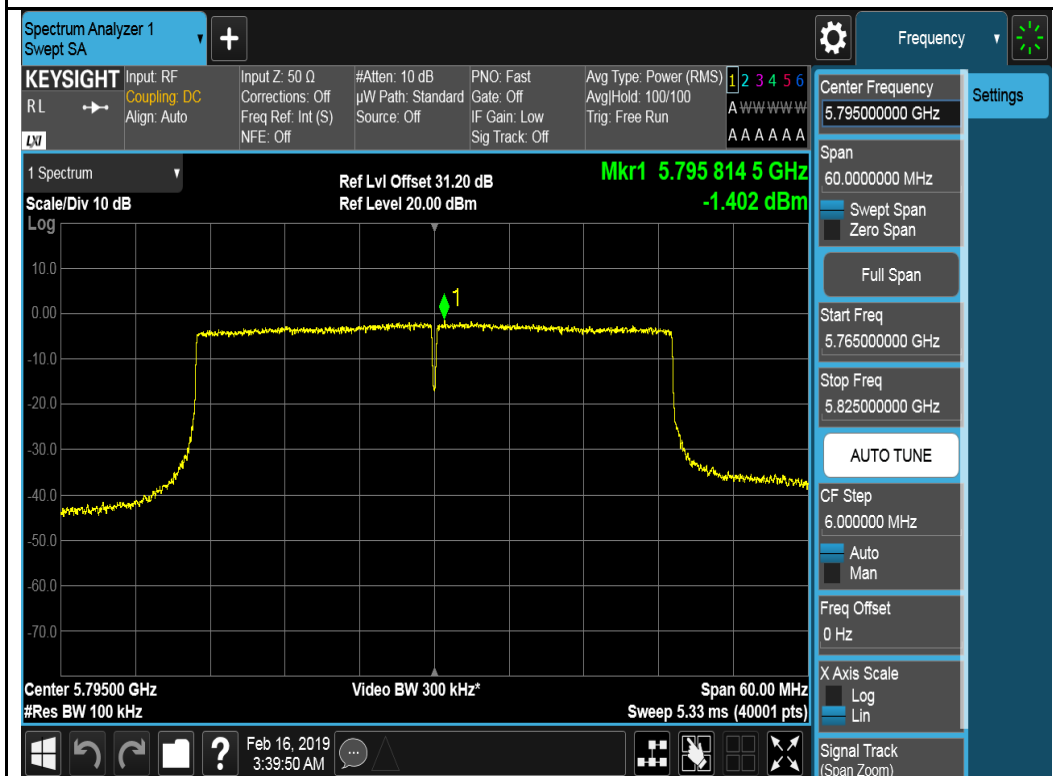

802.11a-5785MHz

802.11a-5825MHz

802.11ax-HT20-5745MHz

802.11ax-HT20-5785MHz

802.11ax-HT20-5825MHz

802.11ax-H420-5755MHz

802.11ax-H420-5795MHz

Chain 2:

802.11a-5745MHz

802.11a-5785MHz

802.11ax-HT20-5785MHz

802.11ax-HT20-5825MHz

802.11ax-H420-5755MHz

802.11ax-H420-5795MHz

Chain 3:

802.11a-5745MHz