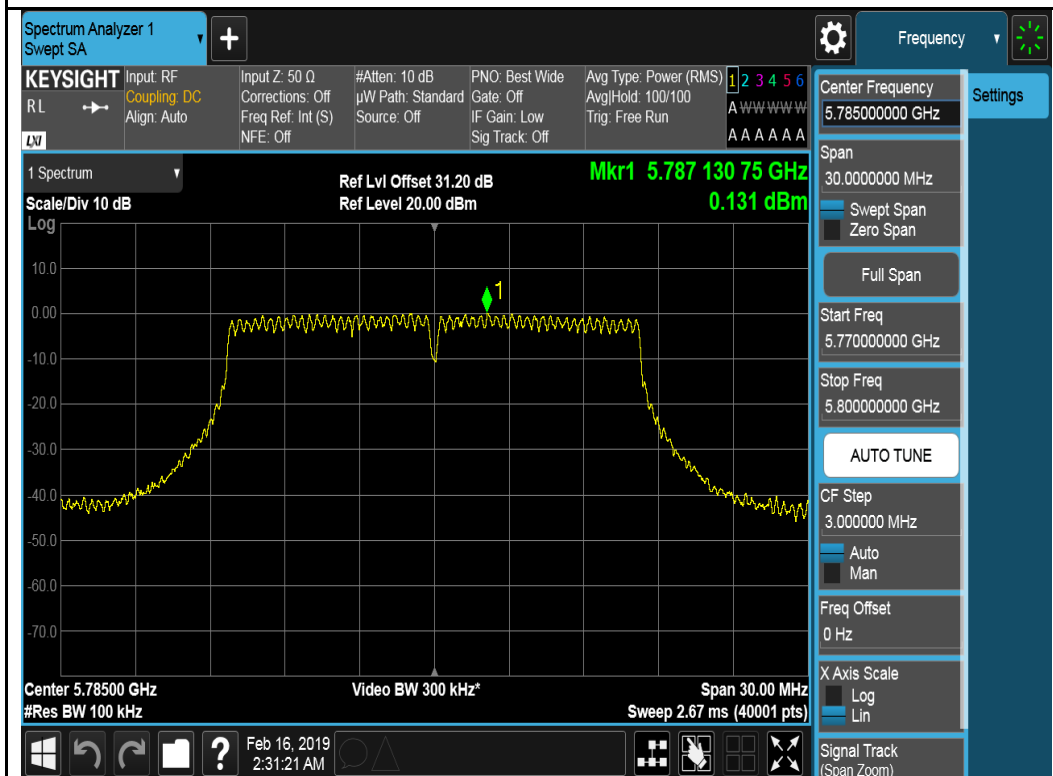

802.11a-5745MHz

802.11a-5785MHz

802.11ax-HT20-5785MHz

802.11ax-HT20-5825MHz

802.11ax-H420-5755MHz

802.11ax-H420-5795MHz

Chain 3:

802.11a-5745MHz

802.11a-5785MHz

802.11a-5825MHz

802.11ax-HT20-5745MHz

802.11ax-HT20-5785MHz

802.11ax-HT20-5825MHz