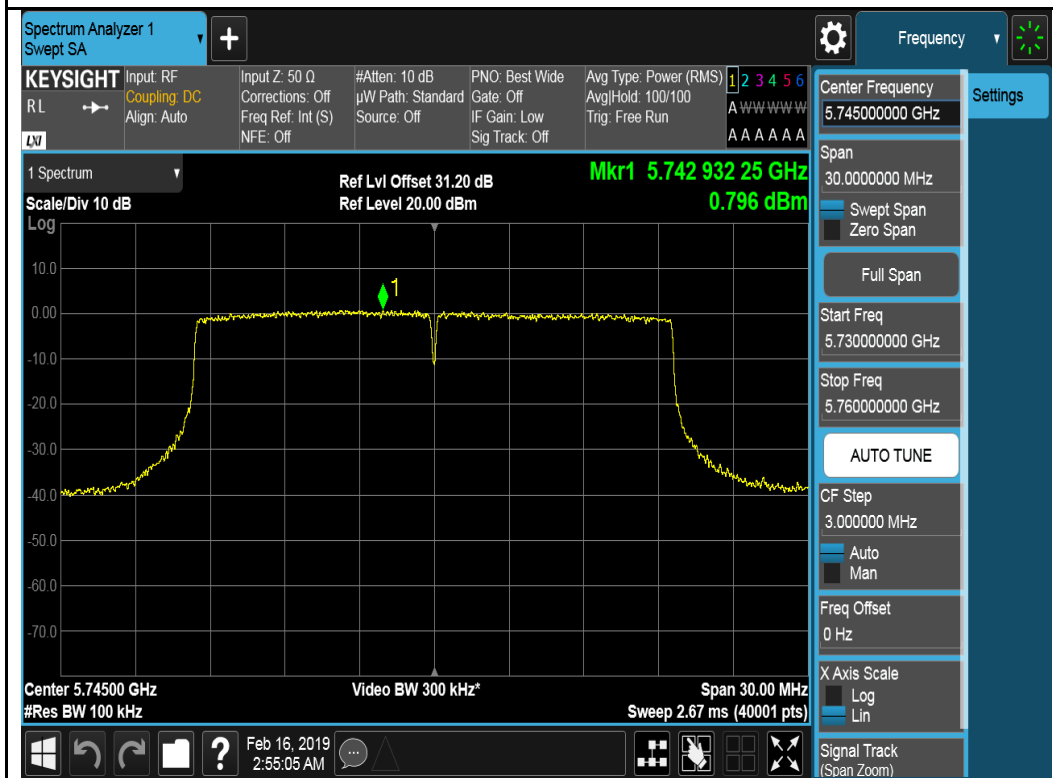

802.11a-5825MHz

802.11ax-HT20-5745MHz

802.11ax-HT20-5785MHz

802.11ax-HT20-5825MHz

802.11ax-H420-5755MHz

802.11ax-H420-5795MHz

Chain 1:

802.11a-5745MHz

802.11a-5785MHz

802.11a-5825MHz

802.11ax-HT20-5745MHz

802.11ax-HT20-5785MHz

802.11ax-HT20-5825MHz

802.11ax-H420-5755MHz

802.11ax-H420-5795MHz

Chain 2: