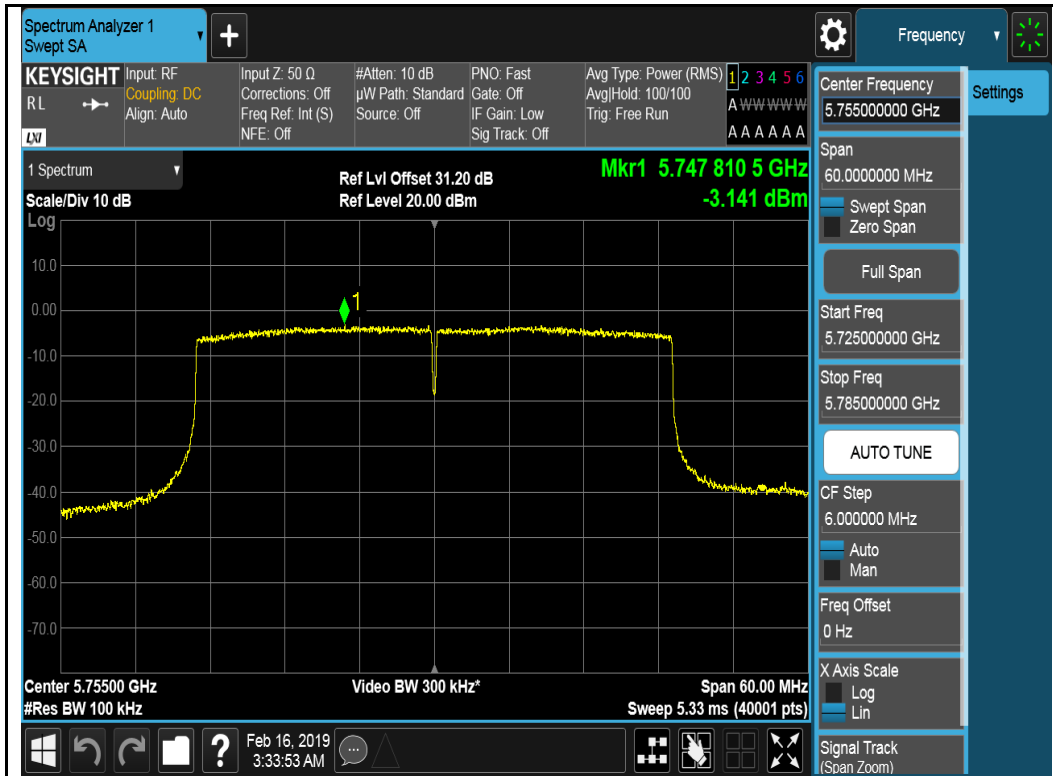

802.11a-5745MHz

802.11a-5785MHz

802.11ax-HT20-5785MHz

802.11ax-HT20-5825MHz

802.11ax-H420-5755MHz

802.11ax-H420-5795MHz

Chain 3:

802.11a-5745MHz

802.11a-5785MHz

802.11a-5825MHz

802.11ax-HT20-5745MHz

802.11ax-HT20-5785MHz

802.11ax-HT20-5825MHz