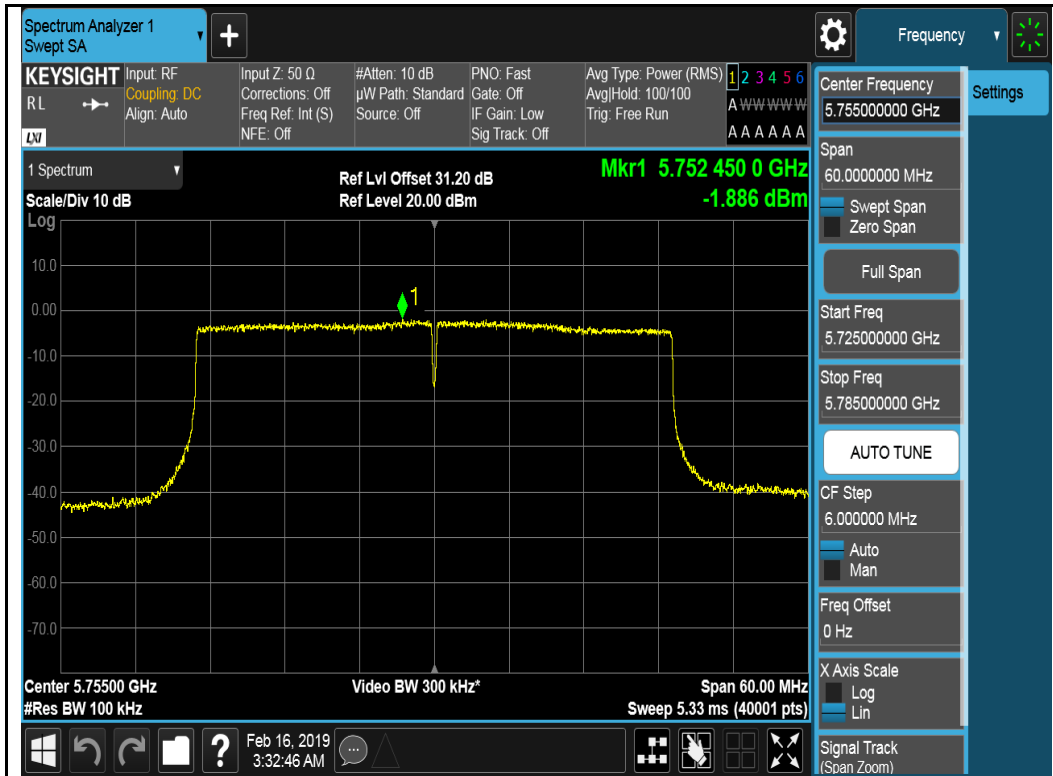

802.11a-5785MHz

802.11a-5825MHz

802.11ax-HT20-5745MHz

802.11ax-HT20-5785MHz

802.11ax-HT20-5825MHz

802.11ax-H420-5755MHz

802.11ax-H420-5795MHz

Chain 2:

802.11a-5745MHz

802.11a-5785MHz

802.11ax-HT20-5785MHz

802.11ax-HT20-5825MHz

802.11ax-H420-5755MHz

802.11ax-H420-5795MHz

Chain 3:

802.11a-5745MHz