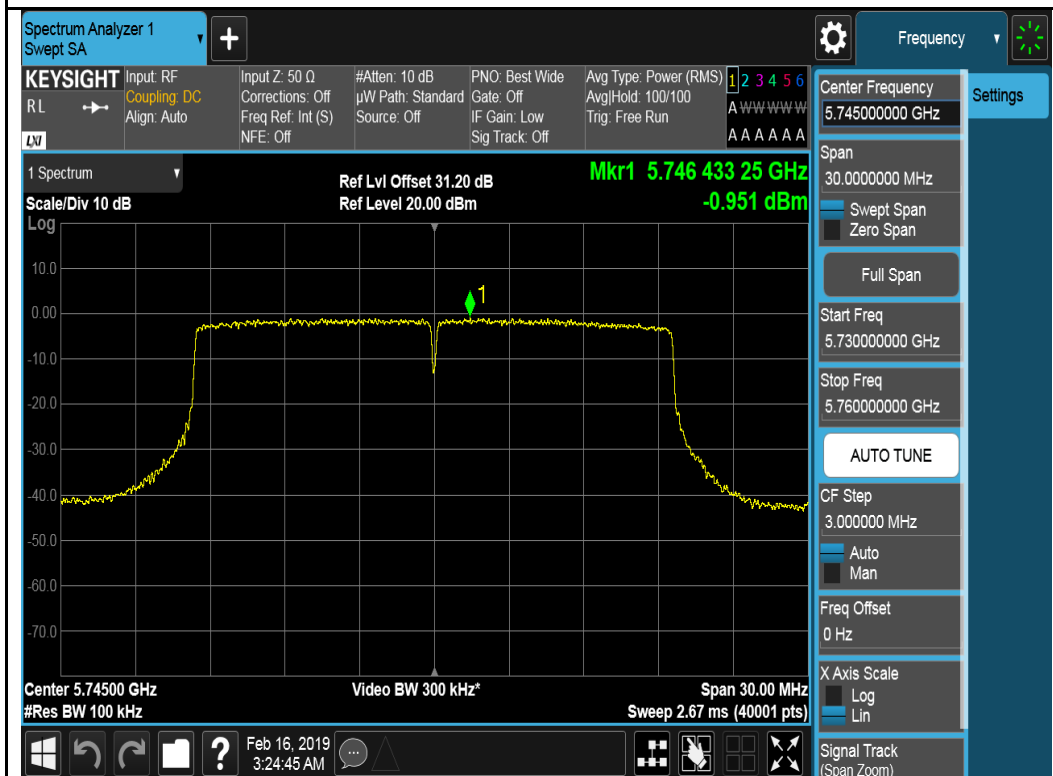

802.11a-5745MHz

802.11a-5785MHz

802.11ax-HT20-5785MHz

802.11ax-HT20-5825MHz

802.11ax-H420-5755MHz

802.11ax-H420-5795MHz

Chain 3:

802.11a-5745MHz

802.11a-5785MHz

802.11a-5825MHz

802.11ax-HT20-5745MHz

802.11ax-HT20-5785MHz

802.11ax-HT20-5825MHz