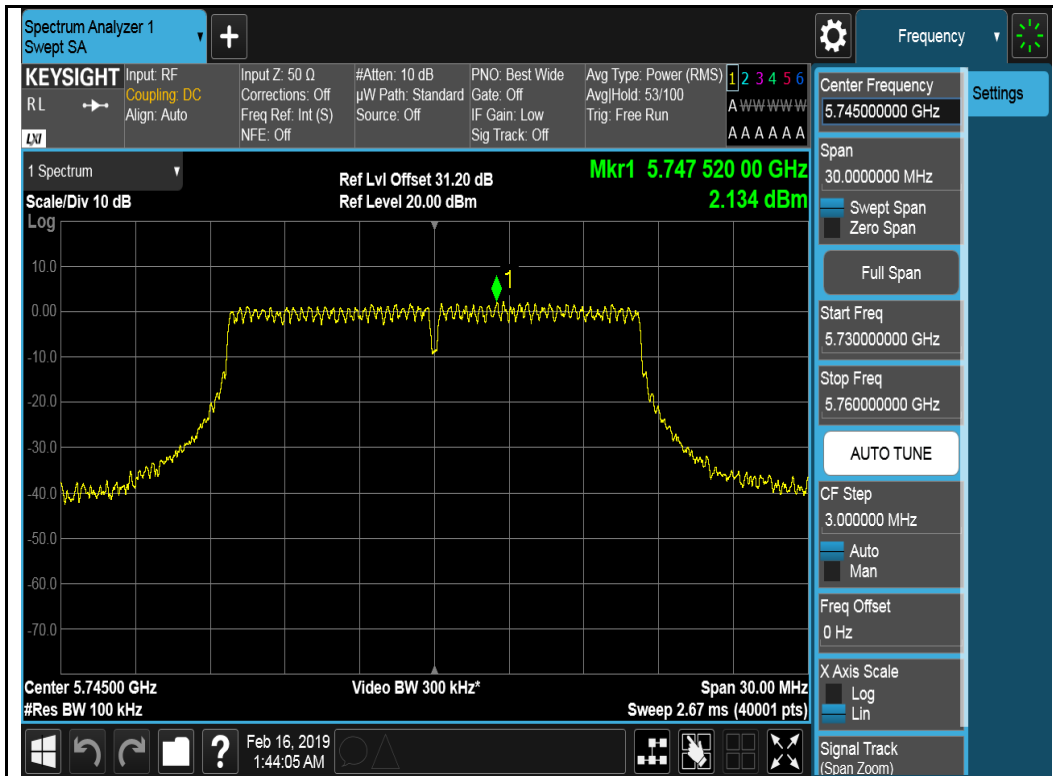

802.11a-5825MHz

802.11ax-HT20-5745MHz

802.11ax-HT20-5785MHz

802.11ax-HT20-5825MHz

802.11ax-H420-5755MHz

802.11ax-H420-5795MHz

Chain 1:

802.11a-5745MHz

802.11a-5785MHz

802.11a-5825MHz

802.11ax-HT20-5745MHz

802.11ax-HT20-5785MHz

802.11ax-HT20-5825MHz

802.11ax-H420-5755MHz

802.11ax-H420-5795MHz

Chain 2: