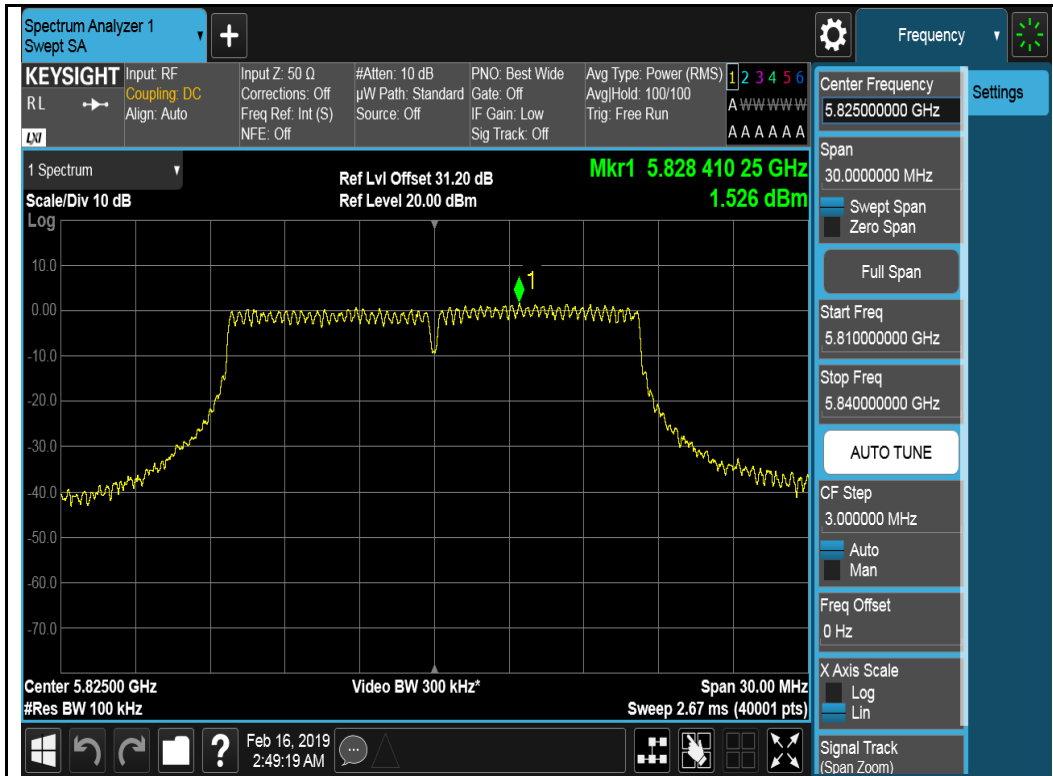

802.11a-5785MHz

802.11a-5825MHz

802.11ax-HT20-5745MHz

802.11ax-HT20-5785MHz

802.11ax-HT20-5825MHz

802.11ax-H420-5755MHz

802.11ax-H420-5795MHz

Chain 2:

802.11a-5745MHz

802.11a-5785MHz

802.11ax-HT20-5785MHz

802.11ax-HT20-5825MHz

802.11ax-H420-5755MHz

802.11ax-H420-5795MHz

Chain 3:

802.11a-5745MHz