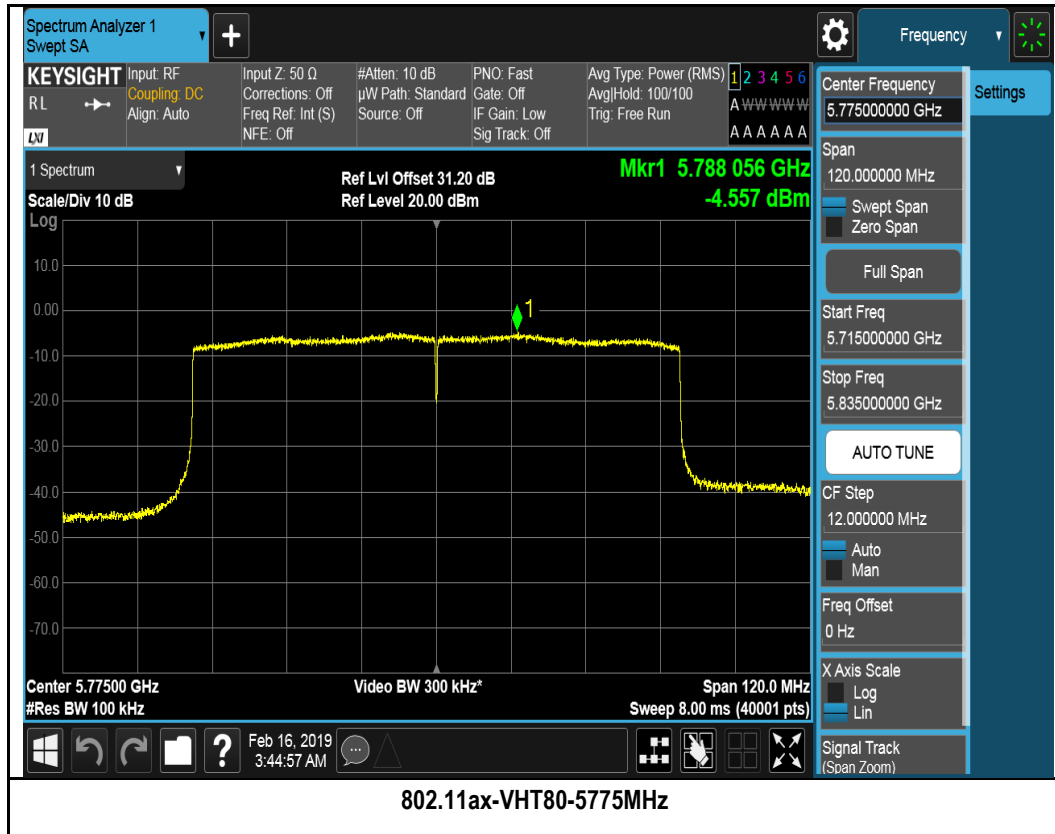

802.11a-5785MHz

802.11a-5825MHz

802.11ax-HT20-5745MHz

802.11ax-HT20-5785MHz

802.11ax-HT20-5825MHz

802.11ax-H420-5755MHz

802.11ax-H420-5795MHz

Chain 2:

802.11a-5745MHz

802.11a-5785MHz

802.11ax-HT20-5785MHz

802.11ax-HT20-5825MHz

802.11ax-H420-5755MHz

802.11ax-H420-5795MHz

Chain 3:

802.11a-5745MHz