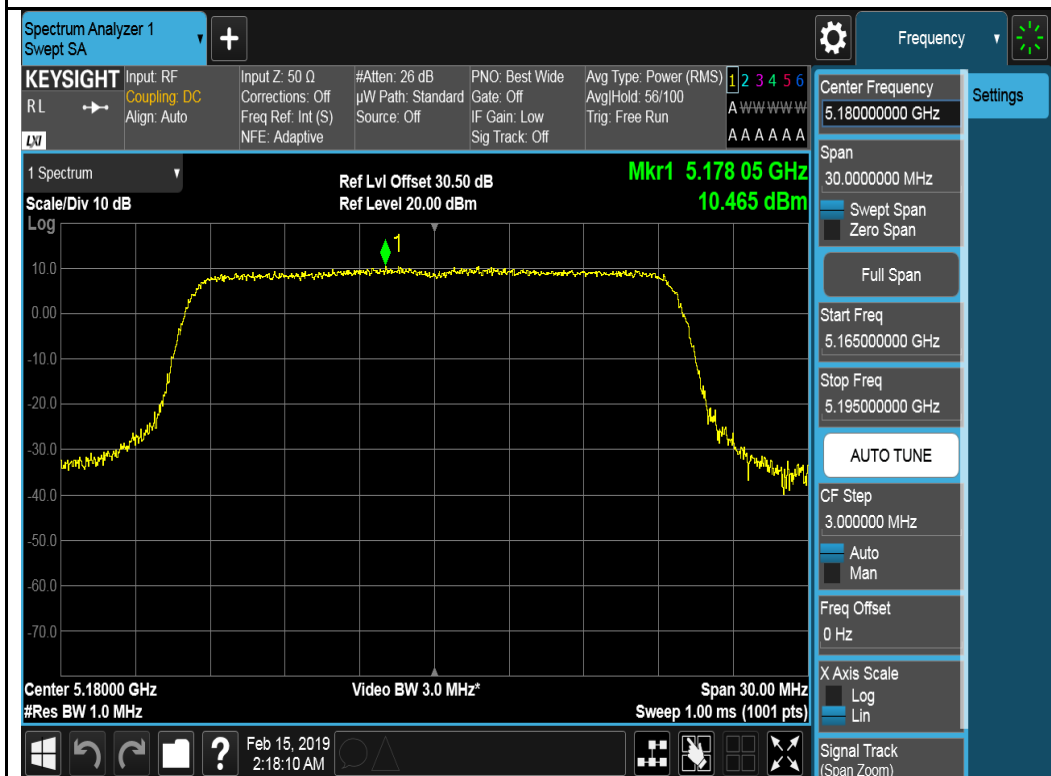

Chain 2:

802.11a-5240MHz

802.11ax-HT20-5180MHz

802.11ax-HT20-5200MHz

802.11ax-HT20-5240MHz

Chain 3:

802.11a-5180MHz

802.11a-5200MHz

802.11a-5240MHz

802.11ax-HT20-5180MHz

802.11ax-HT20-5200MHz

802.11ax-HT20-5240MHz

802.11ax-H420-5190MHz

802.11ax-H420-5230MHz

Test Plot for U-NII-3 Band:

Chain 0:

802.11a-5825MHz

802.11ax-HT20-5745MHz

802.11ax-HT20-5785MHz

802.11ax-HT20-5825MHz

802.11ax-H420-5755MHz

802.11ax-H420-5795MHz

Chain 1:

802.11a-5745MHz