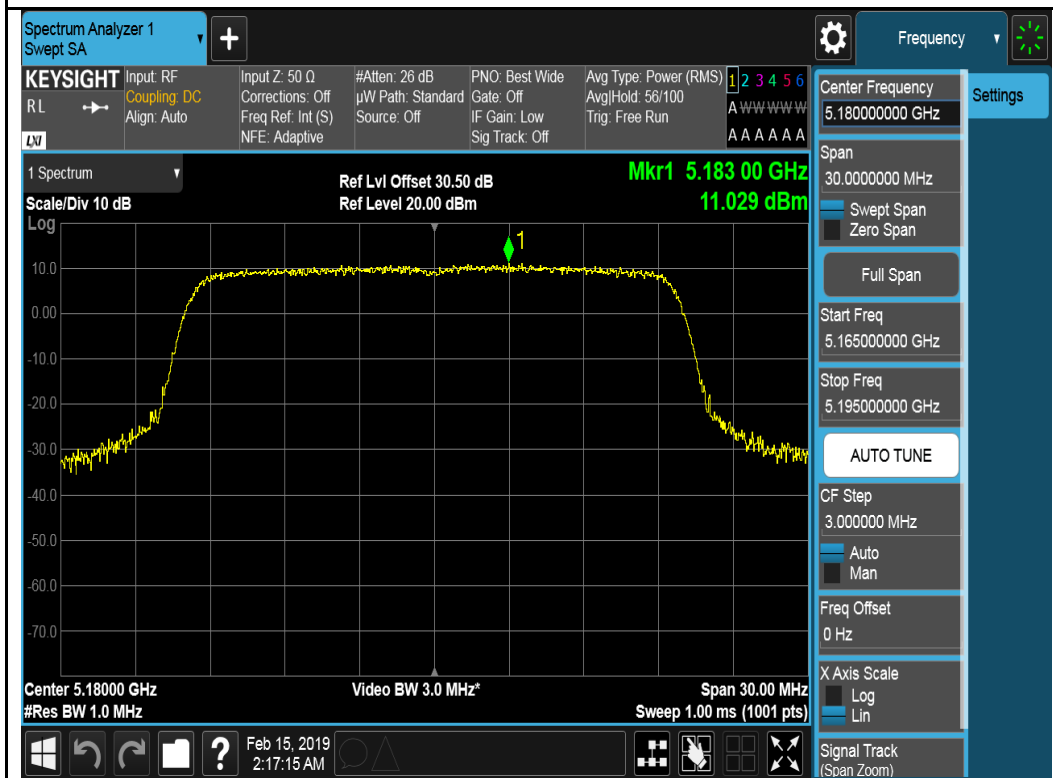

Chain 2:

802.11a-5240MHz

802.11ax-HT20-5180MHz

802.11ax-HT20-5200MHz

802.11ax-HT20-5240MHz

Chain 3:

802.11a-5180MHz

802.11a-5200MHz

802.11a-5240MHz

802.11ax-HT20-5180MHz

802.11ax-HT20-5200MHz

802.11ax-HT20-5240MHz

802.11ax-H420-5190MHz

802.11ax-H420-5230MHz

Test Plot for U-NII-3 Band:

Chain 0: