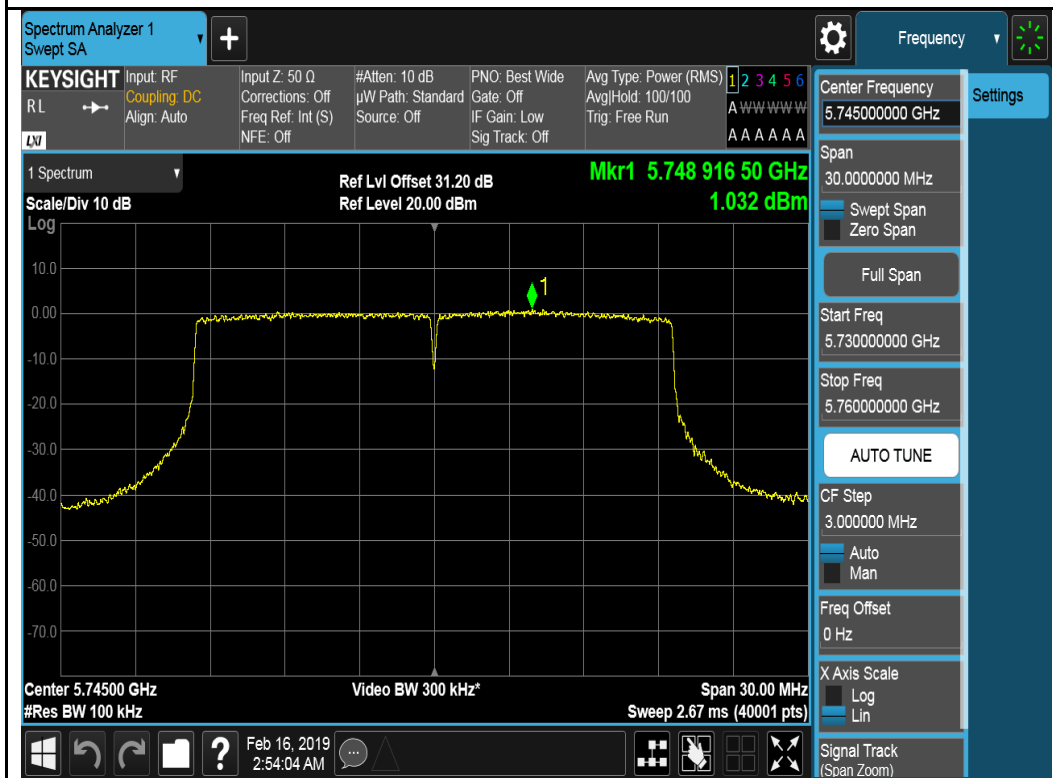

Chain 2:

802.11a-5240MHz

802.11ax-HT20-5180MHz

802.11ax-HT20-5200MHz

802.11ax-HT20-5240MHz

Chain 3:

802.11a-5180MHz

802.11a-5200MHz

802.11a-5240MHz

802.11ax-HT20-5180MHz

802.11ax-HT20-5200MHz

802.11ax-HT20-5240MHz

802.11ax-H420-5190MHz

802.11ax-H420-5230MHz

Test Plot for U-NII-3 Band:

Chain 0:

802.11a-5825MHz

802.11ax-HT20-5745MHz

802.11ax-HT20-5785MHz

802.11ax-HT20-5825MHz

802.11ax-H420-5755MHz

802.11ax-H420-5795MHz

Chain 1:

802.11a-5745MHz