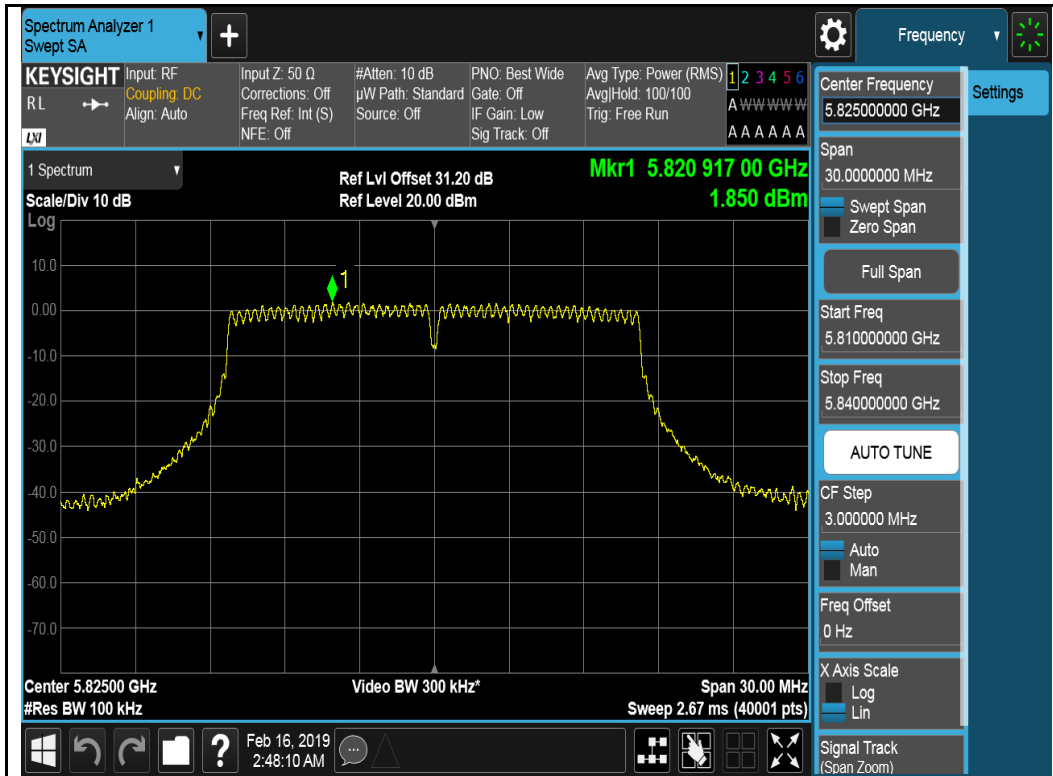

802.11a-5785MHz

802.11a-5825MHz

802.11ax-HT20-5745MHz

802.11ax-HT20-5785MHz

802.11ax-HT20-5825MHz

802.11ax-H420-5755MHz

802.11ax-H420-5795MHz

Chain 2:

802.11a-5745MHz

802.11a-5785MHz

802.11ax-HT20-5785MHz

802.11ax-HT20-5825MHz

802.11ax-H420-5755MHz

802.11ax-H420-5795MHz

Chain 3:

802.11a-5745MHz

802.11a-5785MHz

802.11a-5825MHz

802.11ax-HT20-5745MHz

802.11ax-HT20-5785MHz

802.11ax-HT20-5825MHz