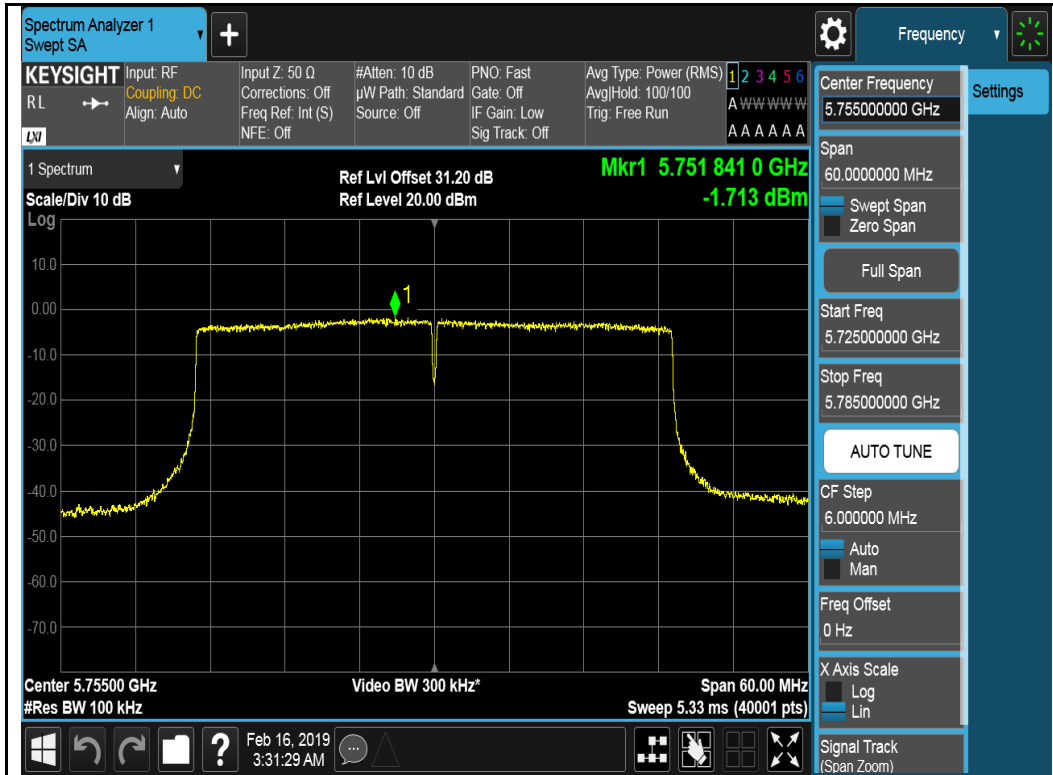

802.11a-5825MHz

802.11ax-HT20-5745MHz

802.11ax-HT20-5785MHz

802.11ax-HT20-5825MHz

802.11ax-H420-5755MHz

802.11ax-H420-5795MHz

Chain 1:

802.11a-5745MHz

802.11a-5785MHz

802.11a-5825MHz

802.11ax-HT20-5745MHz

802.11ax-HT20-5785MHz

802.11ax-HT20-5825MHz

802.11ax-H420-5755MHz

802.11ax-H420-5795MHz

Chain 2: