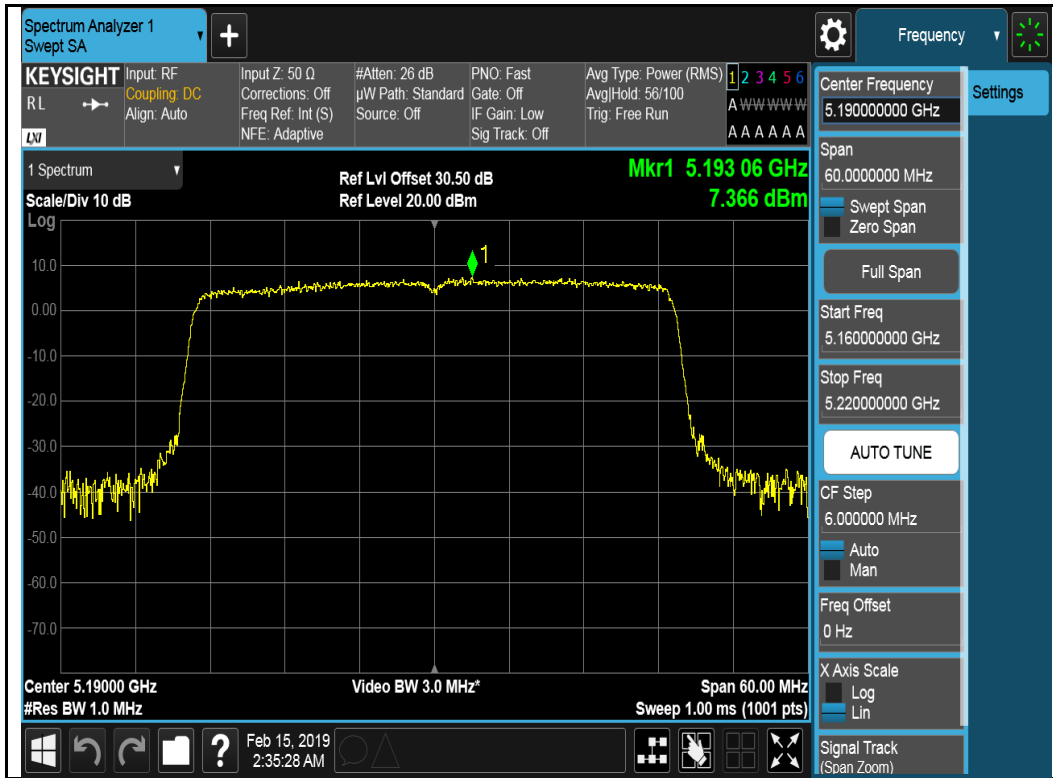

Chain 2:

802.11a-5240MHz

802.11ax-HT20-5180MHz

802.11ax-HT20-5200MHz

802.11ax-HT20-5240MHz

Chain 3:

802.11a-5180MHz

802.11a-5200MHz

802.11a-5240MHz

802.11ax-HT20-5180MHz

802.11ax-HT20-5200MHz

802.11ax-HT20-5240MHz

802.11ax-H420-5190MHz

802.11ax-H420-5230MHz

Test Plot for U-NII-3 Band:

Chain 0:

802.11a-5825MHz

802.11ax-HT20-5745MHz

802.11ax-HT20-5785MHz

802.11ax-HT20-5825MHz

802.11ax-H420-5755MHz

802.11ax-H420-5795MHz

Chain 1:

802.11a-5745MHz