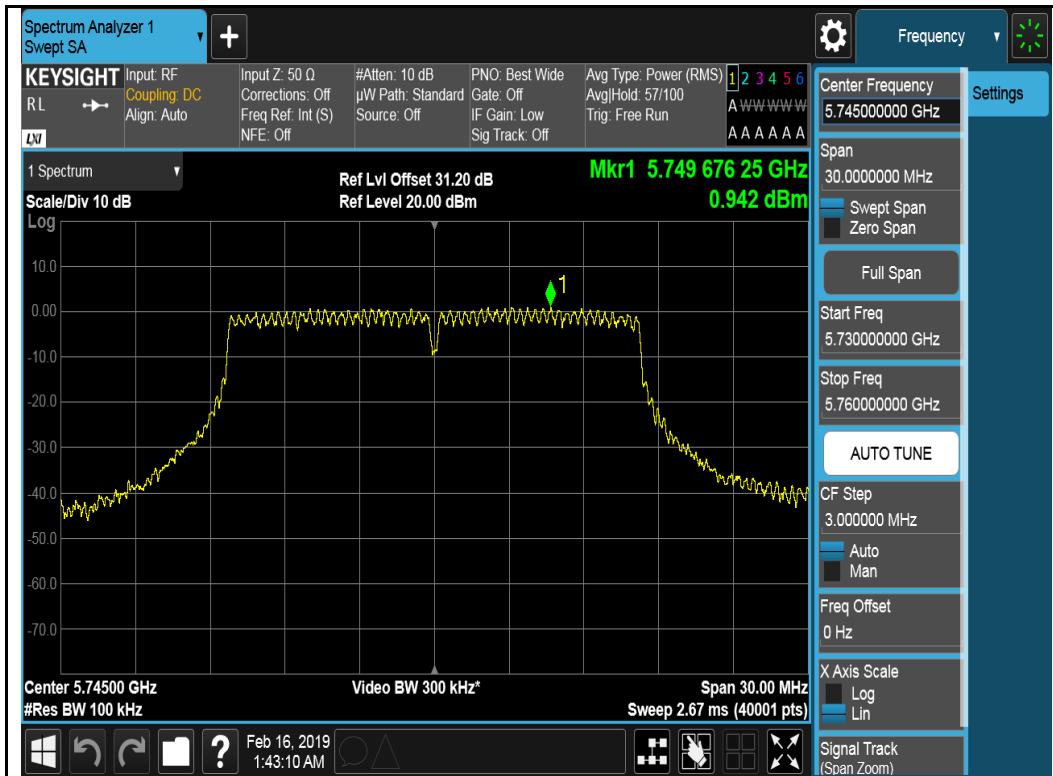

802.11a-5785MHz

802.11a-5825MHz

802.11ax-HT20-5745MHz

802.11ax-HT20-5785MHz

802.11ax-HT20-5825MHz

802.11ax-H420-5755MHz

802.11ax-H420-5795MHz

Chain 2:

802.11a-5745MHz

802.11a-5785MHz

802.11ax-HT20-5785MHz

802.11ax-HT20-5825MHz

802.11ax-H420-5755MHz

802.11ax-H420-5795MHz

Chain 3:

802.11a-5745MHz