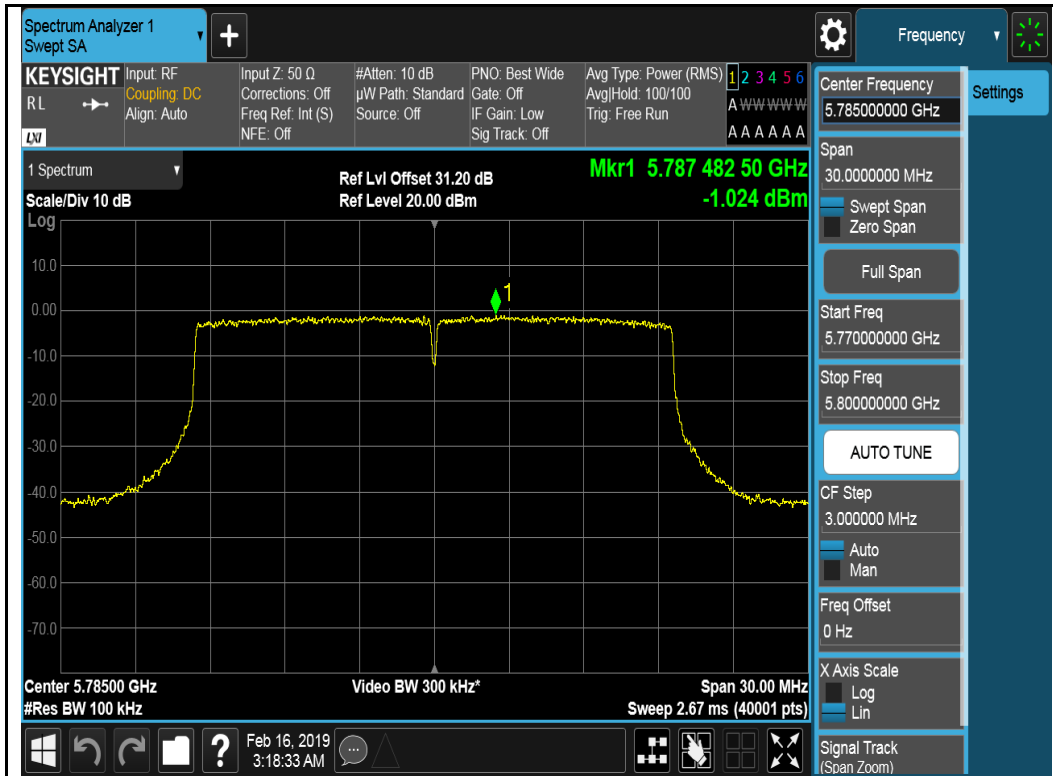

802.11a-5745MHz

802.11a-5785MHz

802.11ax-HT20-5785MHz

802.11ax-HT20-5825MHz

802.11ax-H420-5755MHz

802.11ax-H420-5795MHz

Chain 3:

802.11a-5745MHz

802.11a-5785MHz

802.11a-5825MHz

802.11ax-HT20-5745MHz

802.11ax-HT20-5785MHz

802.11ax-HT20-5825MHz