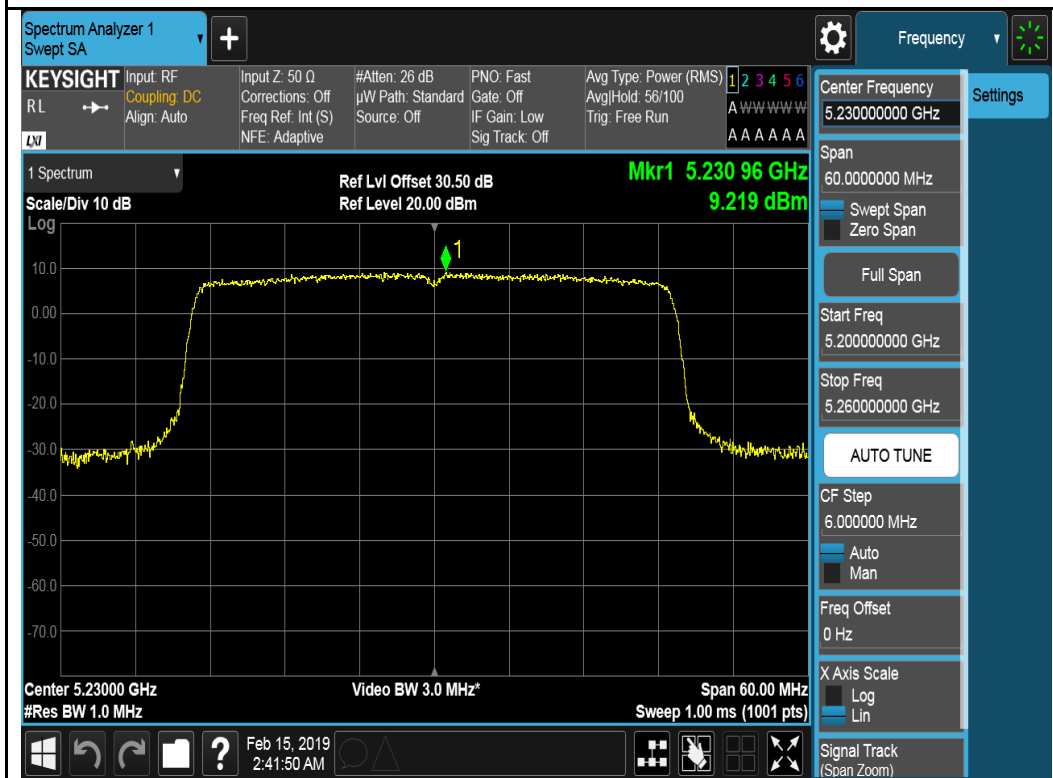

Chain 2:

802.11a-5240MHz

802.11ax-HT20-5180MHz

802.11ax-HT20-5200MHz

802.11ax-HT20-5240MHz

Chain 3:

802.11a-5180MHz

802.11a-5200MHz

802.11a-5240MHz

802.11ax-HT20-5180MHz

802.11ax-HT20-5200MHz

802.11ax-HT20-5240MHz

802.11ax-H420-5190MHz

802.11ax-H420-5230MHz

Test Plot for U-NII-3 Band:

Chain 0:

802.11a-5825MHz

802.11ax-HT20-5745MHz

802.11ax-HT20-5785MHz

802.11ax-HT20-5825MHz

802.11ax-H420-5755MHz

802.11ax-H420-5795MHz

Chain 1:

802.11a-5745MHz