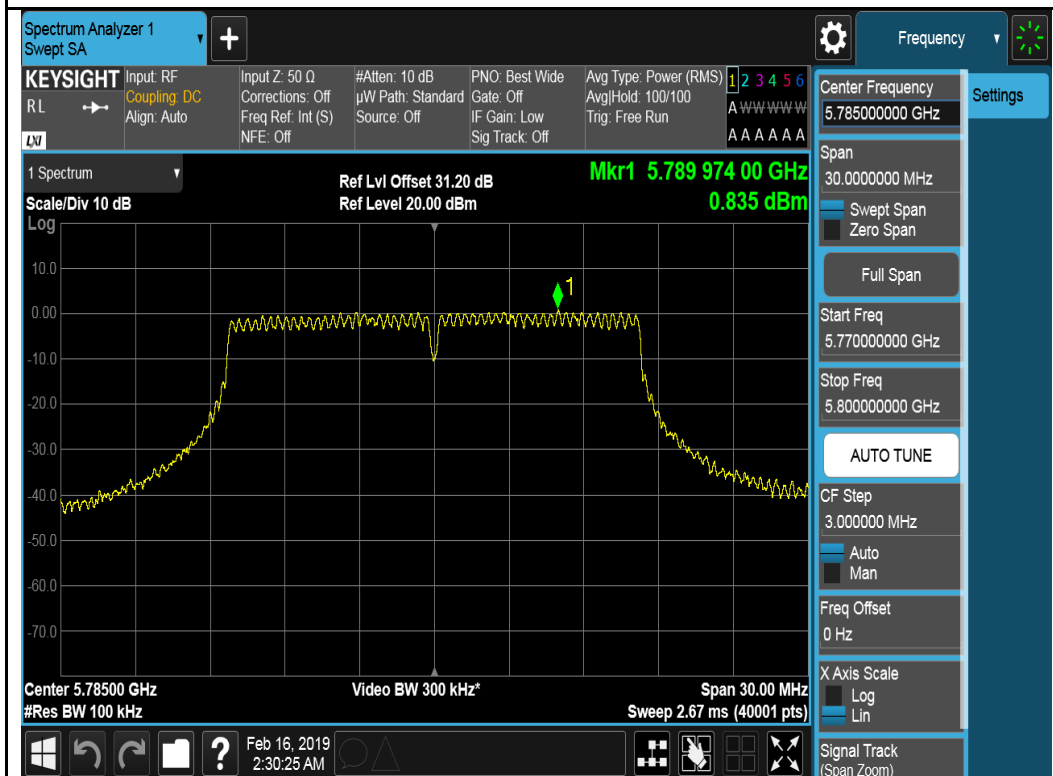

802.11a-5785MHz

802.11a-5825MHz

802.11ax-HT20-5745MHz

802.11ax-HT20-5785MHz

802.11ax-HT20-5825MHz

802.11ax-H420-5755MHz

802.11ax-H420-5795MHz

Chain 2:

802.11a-5745MHz

802.11a-5785MHz

802.11ax-HT20-5785MHz

802.11ax-HT20-5825MHz

802.11ax-H420-5755MHz

802.11ax-H420-5795MHz

Chain 3:

802.11a-5745MHz