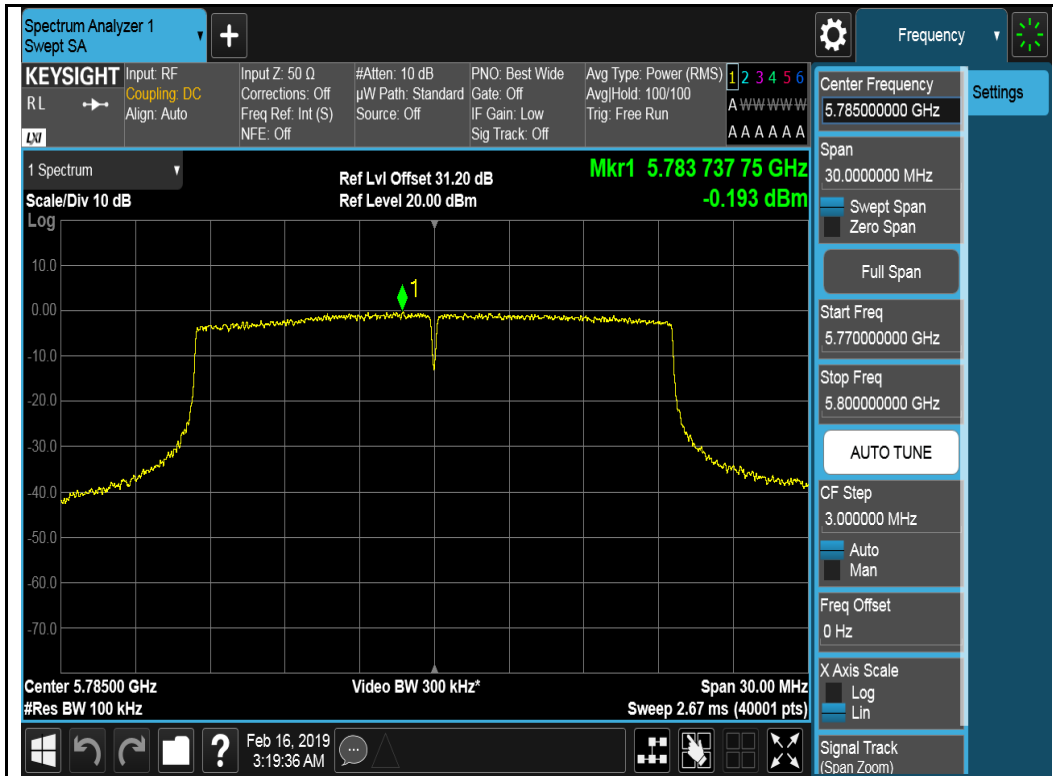

802.11a-5785MHz

802.11a-5825MHz

802.11ax-HT20-5745MHz

802.11ax-HT20-5785MHz

802.11ax-HT20-5825MHz

802.11ax-H420-5755MHz

802.11ax-H420-5795MHz

Chain 2:

802.11a-5745MHz

802.11a-5785MHz

802.11ax-HT20-5785MHz

802.11ax-HT20-5825MHz

802.11ax-H420-5755MHz

802.11ax-H420-5795MHz

Chain 3:

802.11a-5745MHz