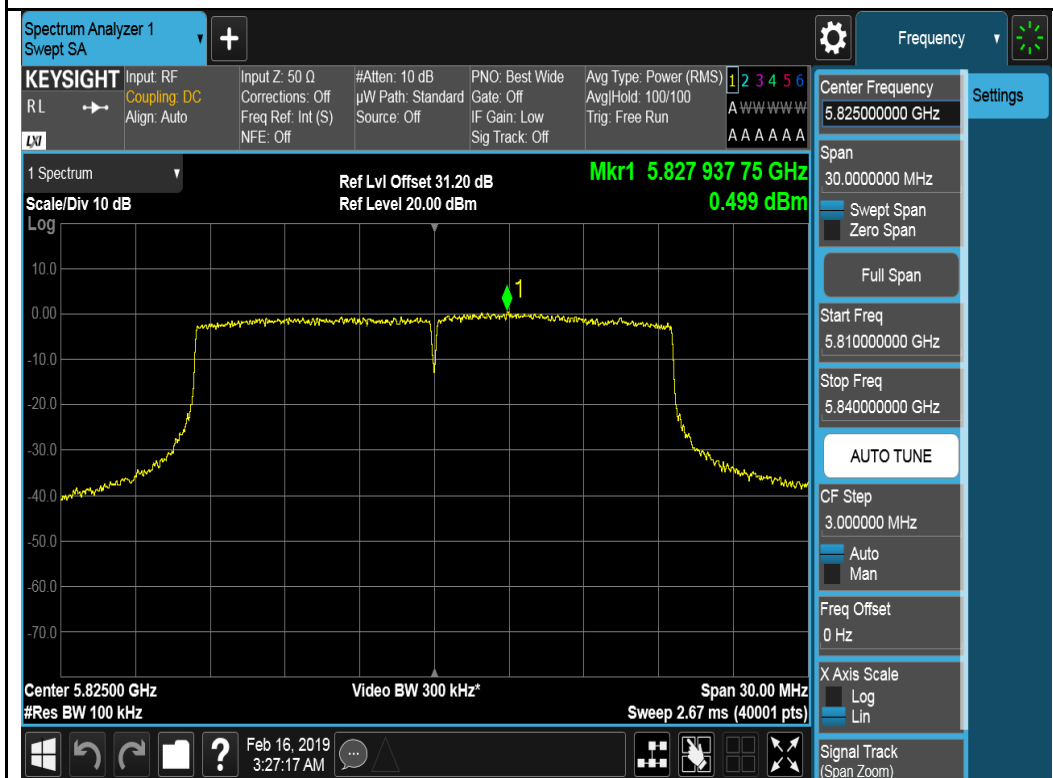

802.11a-5785MHz

802.11a-5825MHz

802.11ax-HT20-5745MHz

802.11ax-HT20-5785MHz

802.11ax-HT20-5825MHz

802.11ax-H420-5755MHz

802.11ax-H420-5795MHz

Chain 2:

802.11a-5745MHz

802.11a-5785MHz

802.11ax-HT20-5785MHz

802.11ax-HT20-5825MHz

802.11ax-H420-5755MHz

802.11ax-H420-5795MHz

Chain 3:

802.11a-5745MHz

802.11a-5785MHz

802.11a-5825MHz

802.11ax-HT20-5745MHz

802.11ax-HT20-5785MHz

802.11ax-HT20-5825MHz