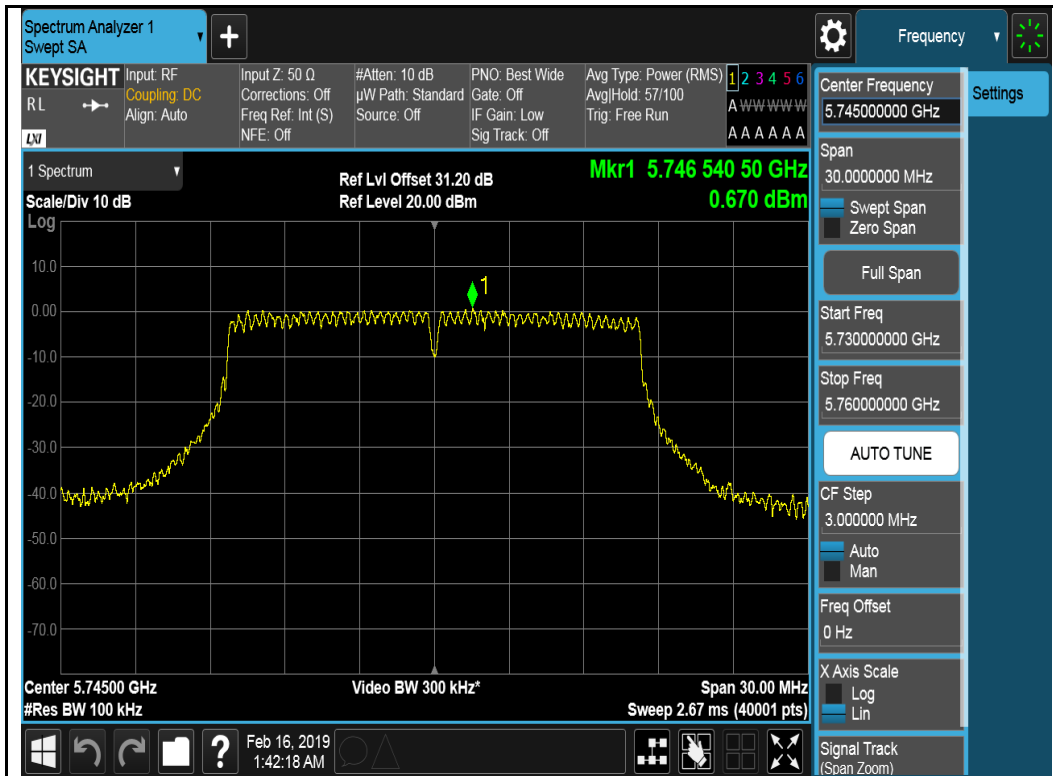

802.11a-5785MHz

802.11a-5825MHz

802.11ax-HT20-5745MHz

802.11ax-HT20-5785MHz

802.11ax-HT20-5825MHz

802.11ax-H420-5755MHz

802.11ax-H420-5795MHz

Chain 2:

802.11a-5745MHz

802.11a-5785MHz

802.11ax-HT20-5785MHz

802.11ax-HT20-5825MHz

802.11ax-H420-5755MHz

802.11ax-H420-5795MHz

Chain 3:

802.11a-5745MHz

802.11a-5785MHz

802.11a-5825MHz

802.11ax-HT20-5745MHz

802.11ax-HT20-5785MHz

802.11ax-HT20-5825MHz