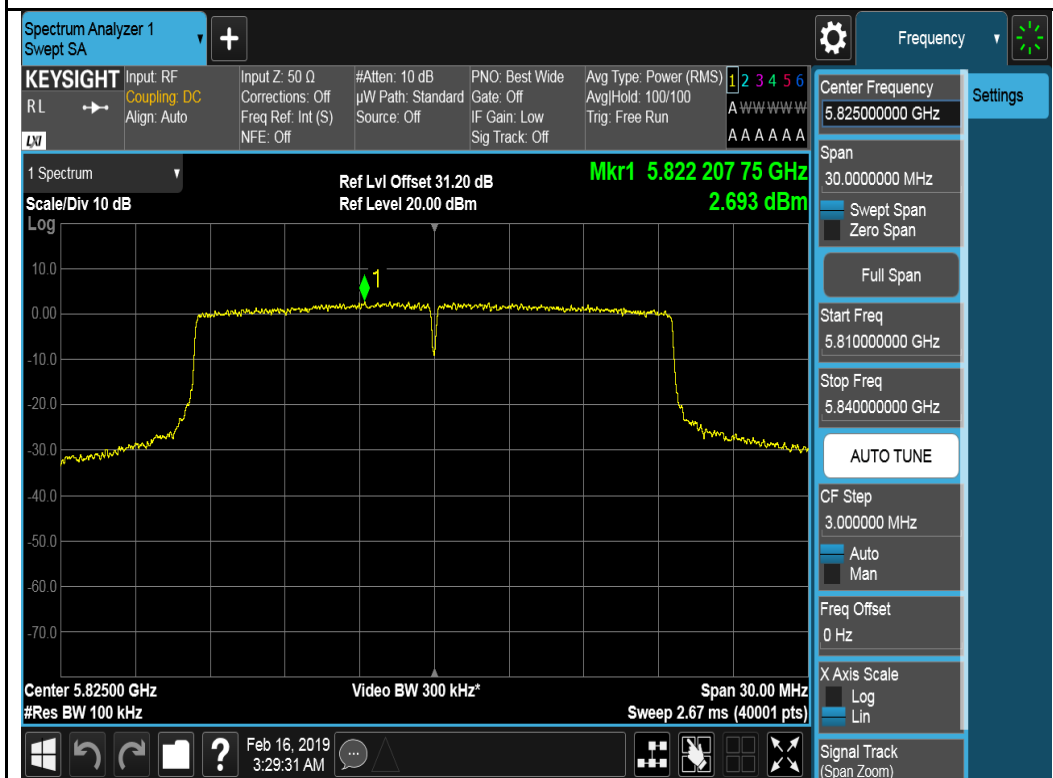

Chain 2:

802.11a-5240MHz

802.11ax-HT20-5180MHz

802.11ax-HT20-5200MHz

802.11ax-HT20-5240MHz

Chain 3:

802.11a-5180MHz

802.11a-5200MHz

802.11a-5240MHz

802.11ax-HT20-5180MHz

802.11ax-HT20-5200MHz

802.11ax-HT20-5240MHz

802.11ax-H420-5190MHz

802.11ax-H420-5230MHz

Test Plot for U-NII-3 Band:

Chain 0:

802.11a-5825MHz

802.11ax-HT20-5745MHz

802.11ax-HT20-5785MHz

802.11ax-HT20-5825MHz

802.11ax-H420-5755MHz

802.11ax-H420-5795MHz

Chain 1:

802.11a-5745MHz