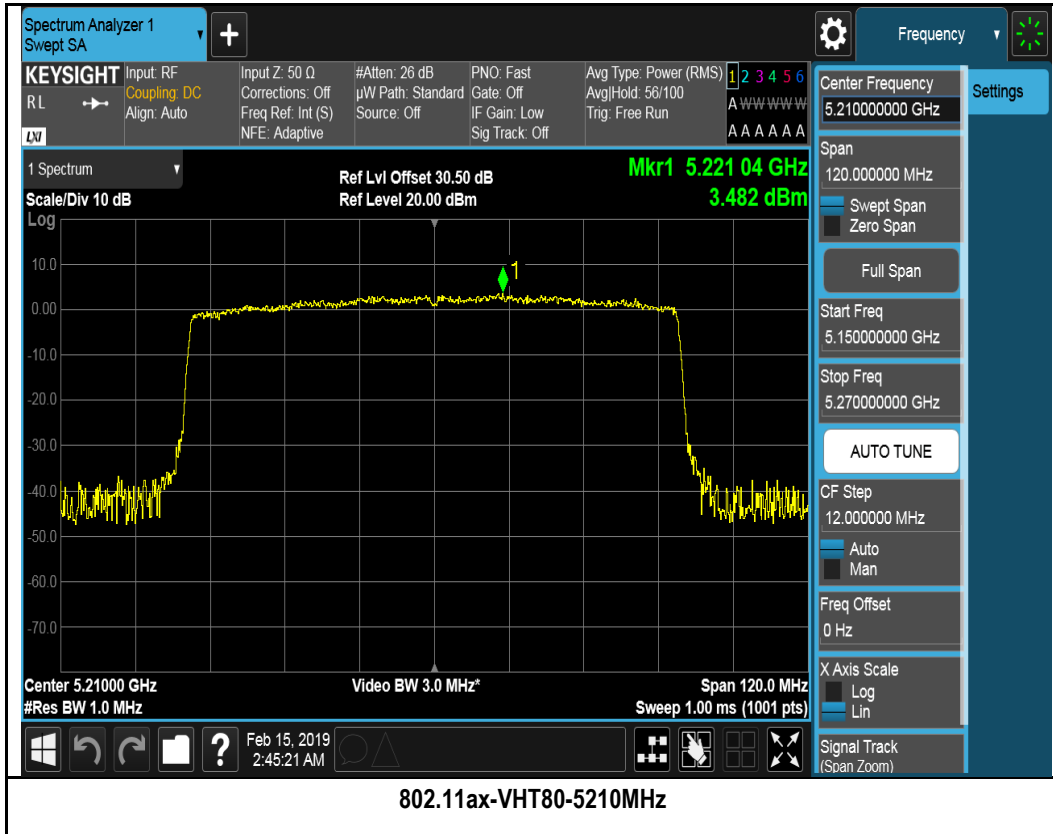

Chain 2:

802.11a-5240MHz

802.11ax-HT20-5180MHz

802.11ax-HT20-5200MHz

802.11ax-HT20-5240MHz

Chain 3:

802.11a-5180MHz

802.11a-5200MHz