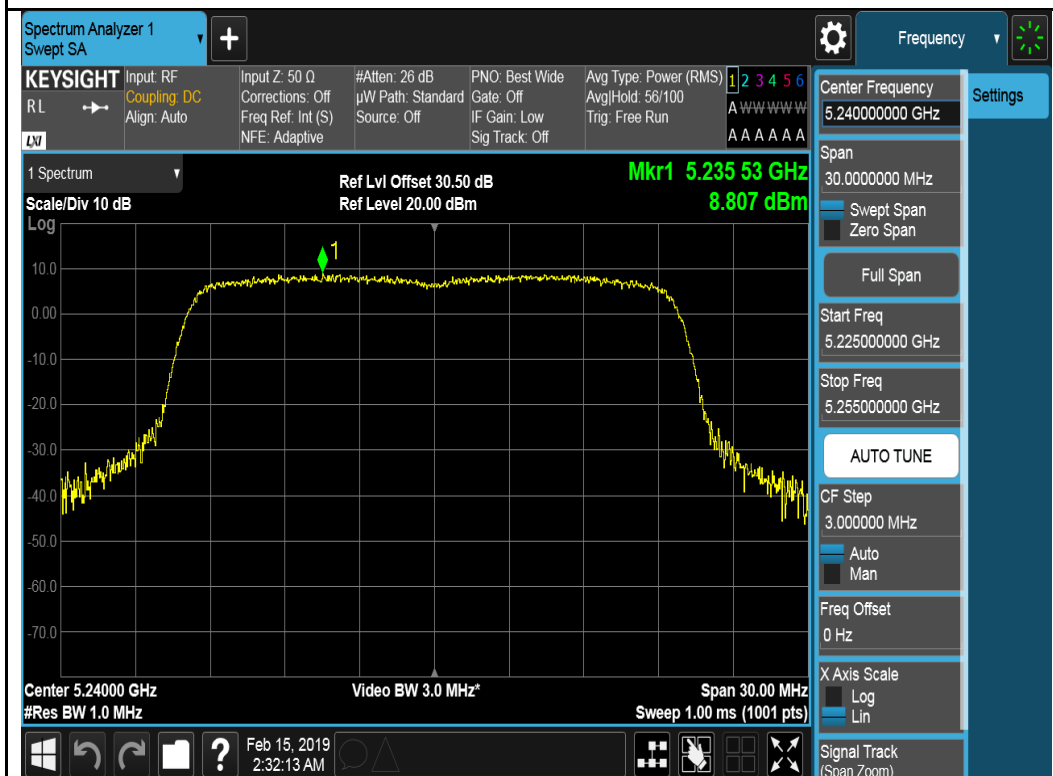

Chain 2:

802.11a-5240MHz

802.11ax-HT20-5180MHz

802.11ax-HT20-5200MHz

802.11ax-HT20-5240MHz

Chain 3:

802.11a-5180MHz

802.11a-5200MHz

802.11a-5240MHz

802.11ax-HT20-5180MHz

802.11ax-HT20-5200MHz

802.11ax-HT20-5240MHz

802.11ax-H420-5190MHz

802.11ax-H420-5230MHz

Test Plot for U-NII-3 Band:

Chain 0: