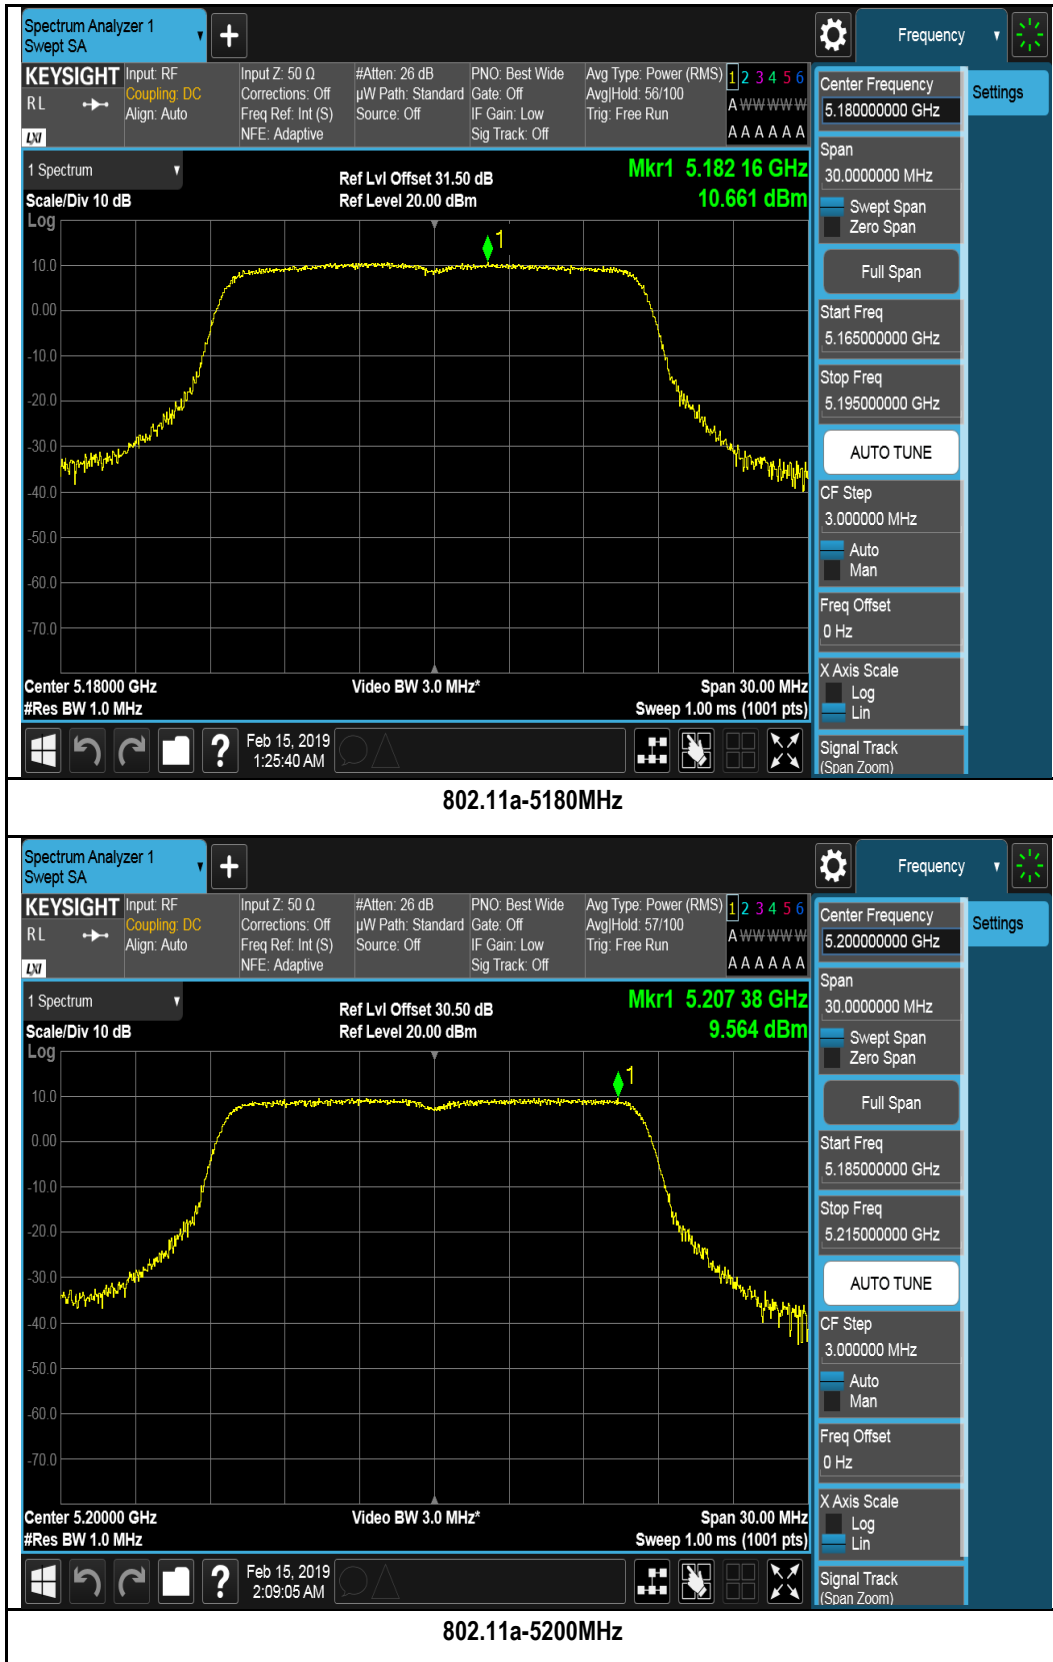

Chain 2:

802.11a-5240MHz

802.11ax-HT20-5180MHz

802.11ax-HT20-5200MHz

802.11ax-HT20-5240MHz

Chain 3:

802.11a-5180MHz

802.11a-5200MHz

802.11a-5240MHz

802.11ax-HT20-5180MHz

802.11ax-HT20-5200MHz

802.11ax-HT20-5240MHz

802.11ax-H420-5190MHz

802.11ax-H420-5230MHz

Test Plot for U-NII-3 Band:

Chain 0:

802.11a-5825MHz

802.11ax-HT20-5745MHz

802.11ax-HT20-5785MHz

802.11ax-HT20-5825MHz

802.11ax-H420-5755MHz

802.11ax-H420-5795MHz

Chain 1:

802.11a-5745MHz