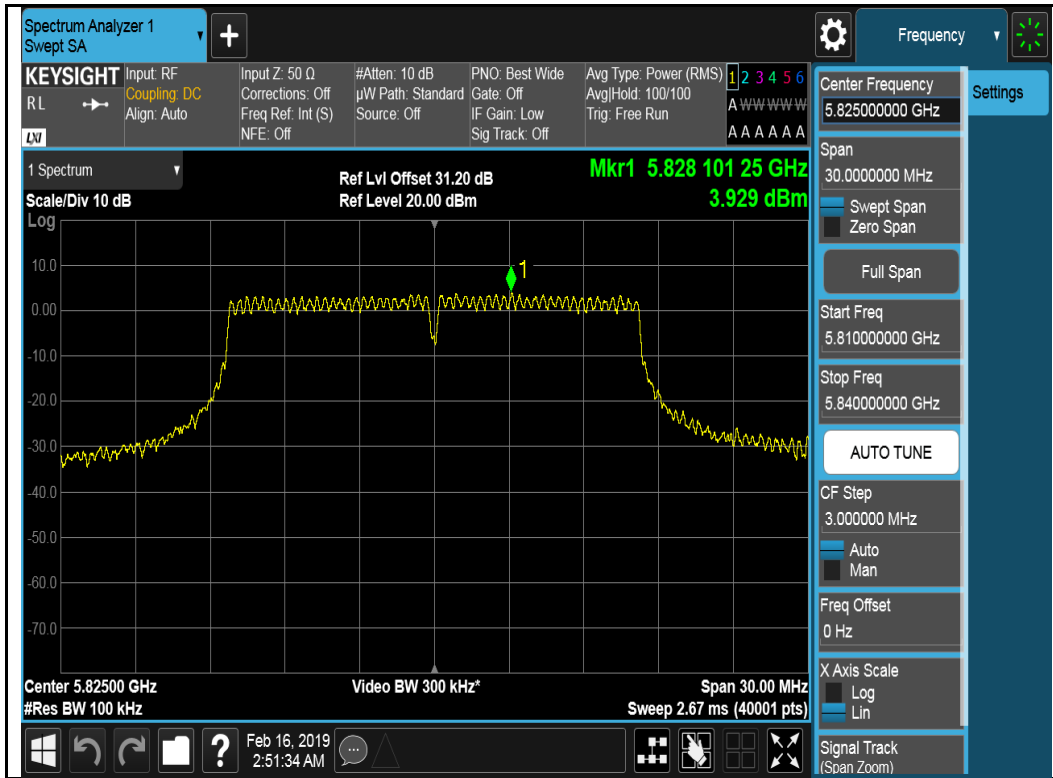

Chain 2:

802.11a-5240MHz

802.11ax-HT20-5180MHz

802.11ax-HT20-5200MHz

802.11ax-HT20-5240MHz

Chain 3:

802.11a-5180MHz

802.11a-5200MHz

802.11a-5240MHz

802.11ax-HT20-5180MHz

802.11ax-HT20-5200MHz

802.11ax-HT20-5240MHz

802.11ax-H420-5190MHz

802.11ax-H420-5230MHz

Test Plot for U-NII-3 Band:

Chain 0:

802.11a-5825MHz

802.11ax-HT20-5745MHz

802.11ax-HT20-5785MHz

802.11ax-HT20-5825MHz

802.11ax-H420-5755MHz

802.11ax-H420-5795MHz

Chain 1:

802.11a-5745MHz