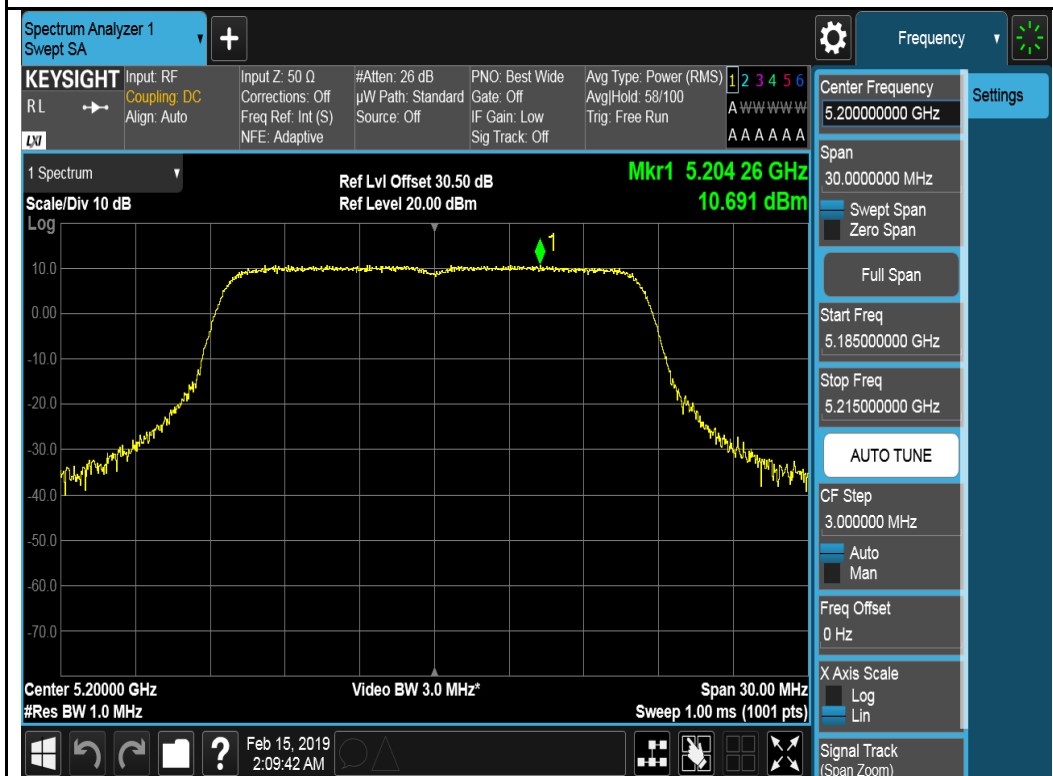

Chain 2:

802.11a-5240MHz

802.11ax-HT20-5180MHz

802.11ax-HT20-5200MHz

802.11ax-HT20-5240MHz

Chain 3:

802.11a-5180MHz

802.11a-5200MHz