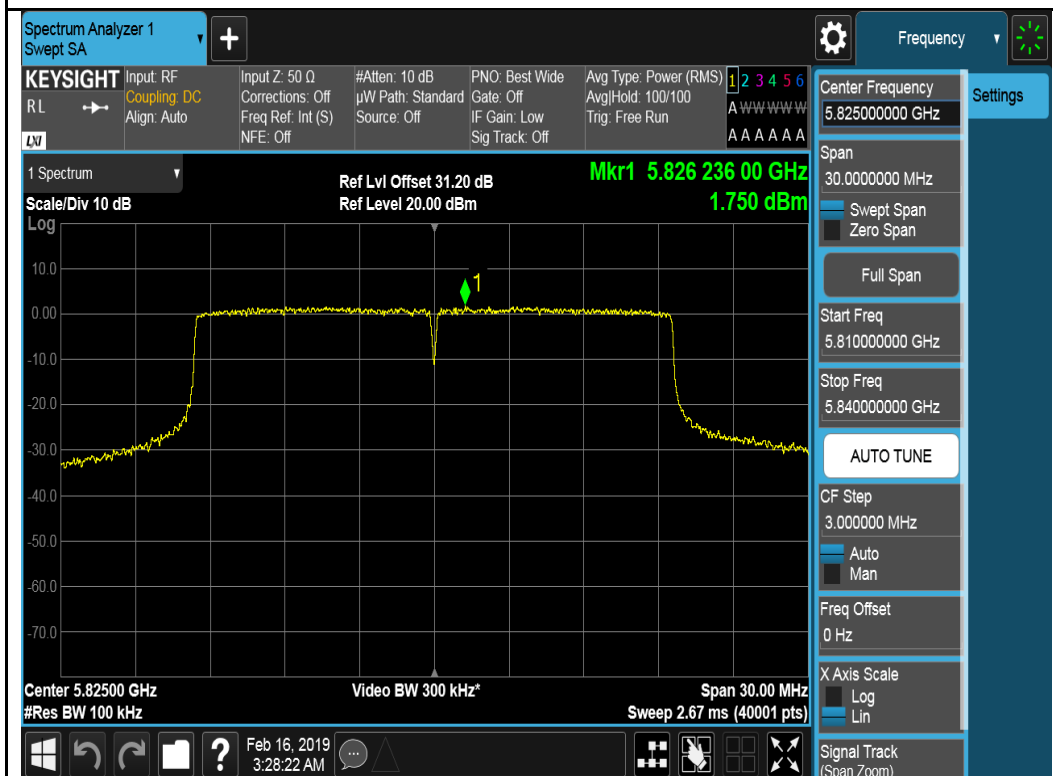

802.11a-5785MHz

802.11a-5825MHz

802.11ax-HT20-5745MHz

802.11ax-HT20-5785MHz

802.11ax-HT20-5825MHz

802.11ax-H420-5755MHz

802.11ax-H420-5795MHz

Chain 2:

802.11a-5745MHz

802.11a-5785MHz

802.11ax-HT20-5785MHz

802.11ax-HT20-5825MHz

802.11ax-H420-5755MHz

802.11ax-H420-5795MHz

Chain 3:

802.11a-5745MHz