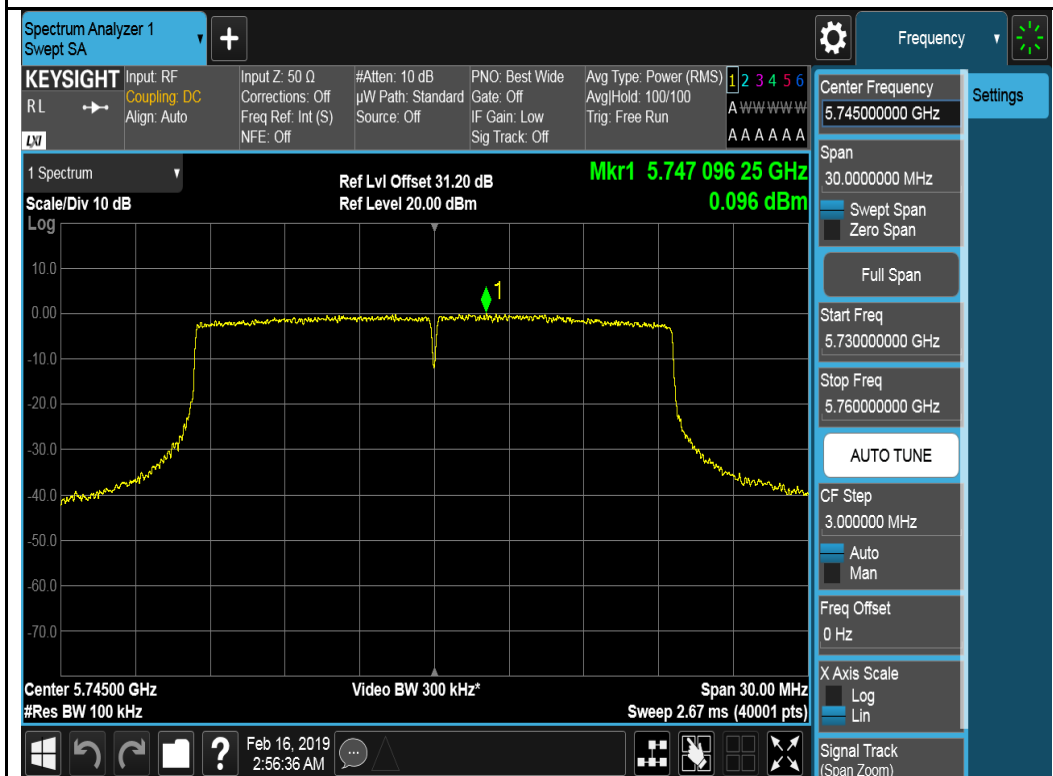

802.11a-5785MHz

802.11a-5825MHz

802.11ax-HT20-5745MHz

802.11ax-HT20-5785MHz

802.11ax-HT20-5825MHz

802.11ax-H420-5755MHz

802.11ax-H420-5795MHz

Chain 2:

802.11a-5745MHz

802.11a-5785MHz

802.11ax-HT20-5785MHz

802.11ax-HT20-5825MHz

802.11ax-H420-5755MHz

802.11ax-H420-5795MHz

Chain 3:

802.11a-5745MHz