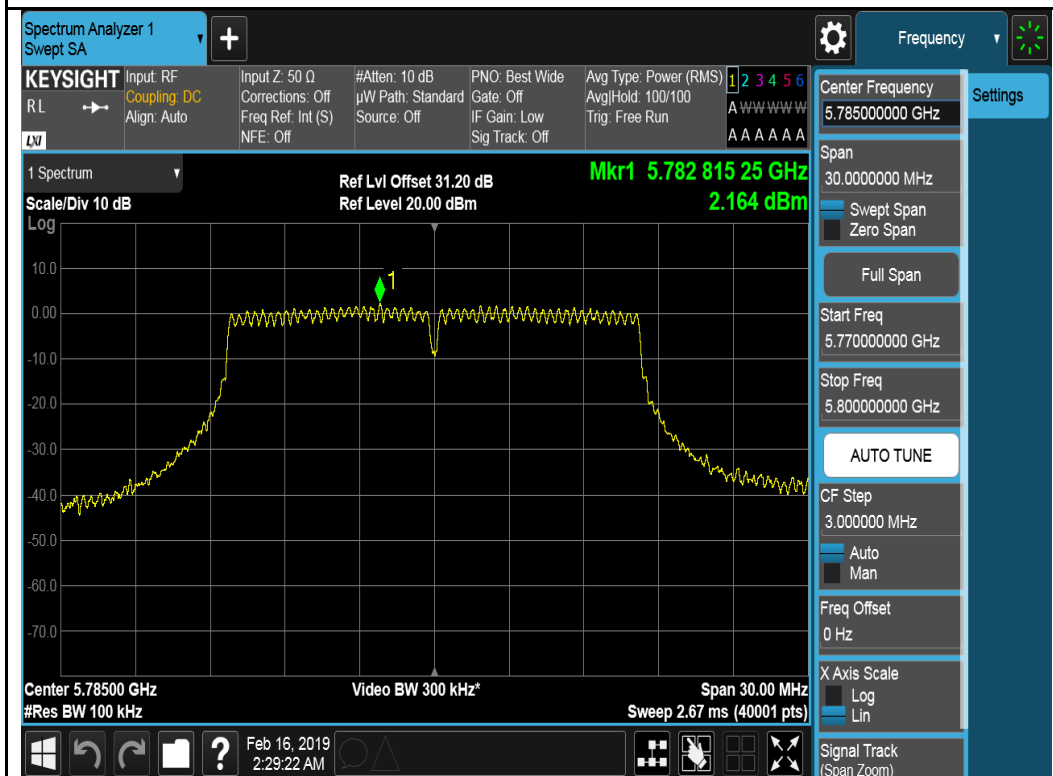

802.11a-5825MHz

802.11ax-HT20-5745MHz

802.11ax-HT20-5785MHz

802.11ax-HT20-5825MHz

802.11ax-H420-5755MHz

802.11ax-H420-5795MHz

Chain 1:

802.11a-5745MHz

802.11a-5785MHz

802.11a-5825MHz

802.11ax-HT20-5745MHz

802.11ax-HT20-5785MHz

802.11ax-HT20-5825MHz

802.11ax-H420-5755MHz

802.11ax-H420-5795MHz

Chain 2: