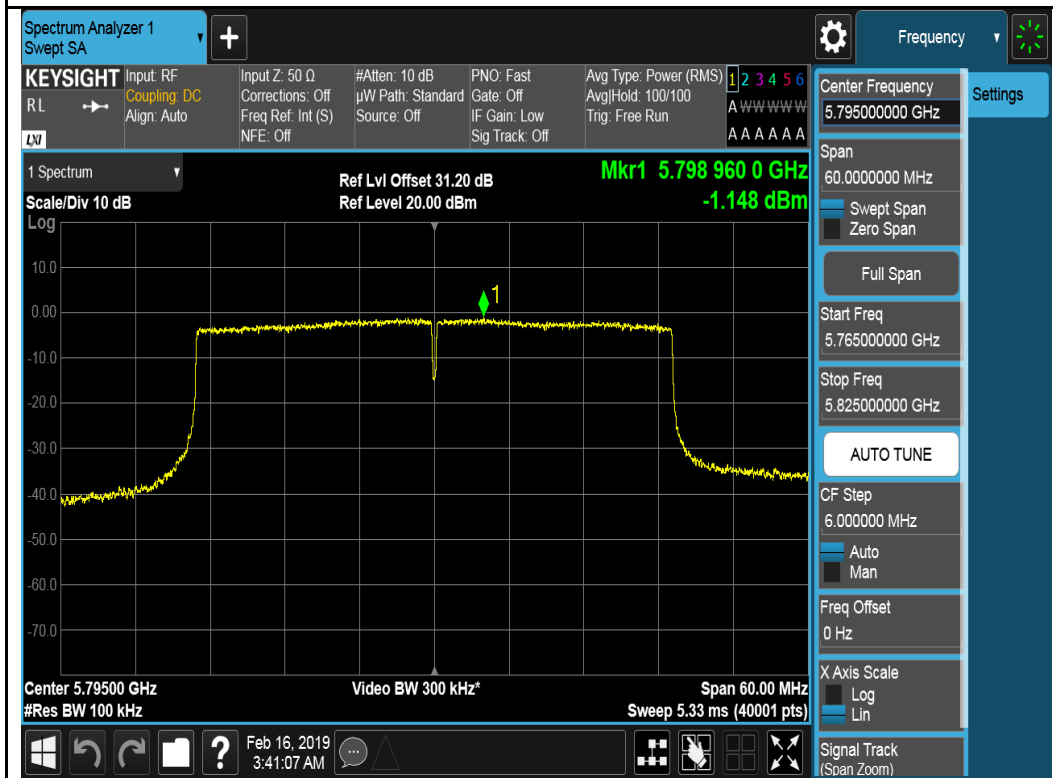

802.11a-5825MHz

802.11ax-HT20-5745MHz

802.11ax-HT20-5785MHz

802.11ax-HT20-5825MHz

802.11ax-H420-5755MHz

802.11ax-H420-5795MHz

Chain 1:

802.11a-5745MHz

802.11a-5785MHz

802.11a-5825MHz

802.11ax-HT20-5745MHz

802.11ax-HT20-5785MHz

802.11ax-HT20-5825MHz

802.11ax-H420-5755MHz

802.11ax-H420-5795MHz

Chain 2: