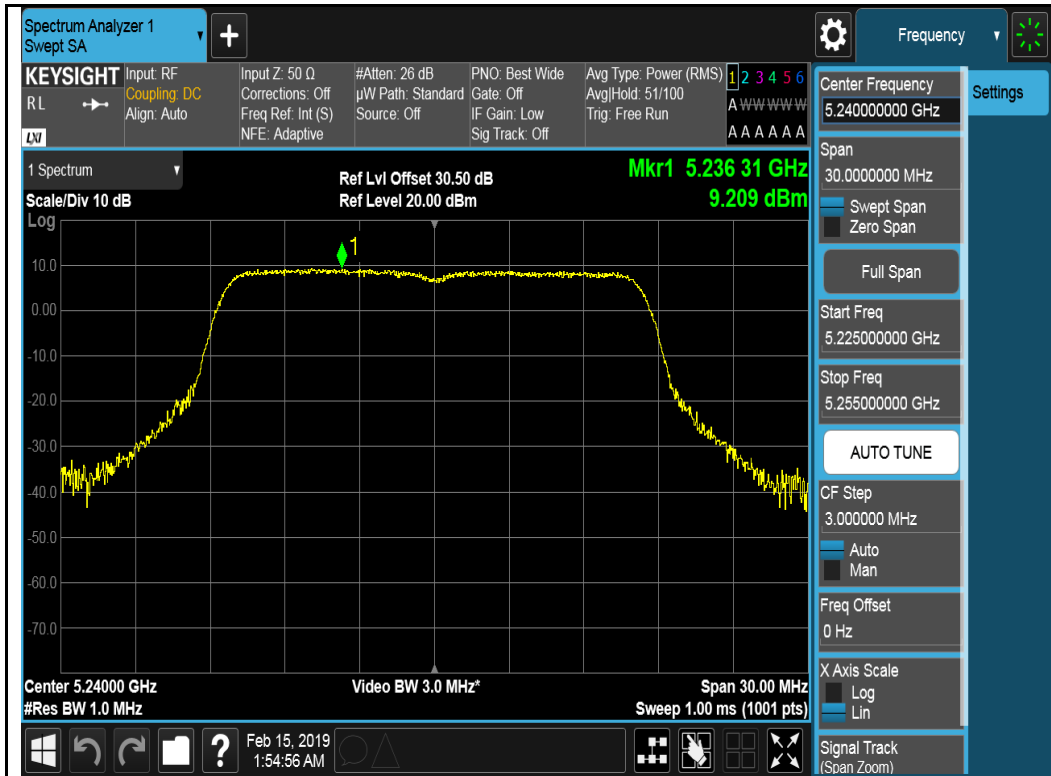

Chain 2:

802.11a-5240MHz

802.11ax-HT20-5180MHz

802.11ax-HT20-5200MHz

802.11ax-HT20-5240MHz

Chain 3:

802.11a-5180MHz

802.11a-5200MHz

802.11a-5240MHz

802.11ax-HT20-5180MHz

802.11ax-HT20-5200MHz

802.11ax-HT20-5240MHz

802.11ax-H420-5190MHz

802.11ax-H420-5230MHz

Test Plot for U-NII-3 Band:

Chain 0: