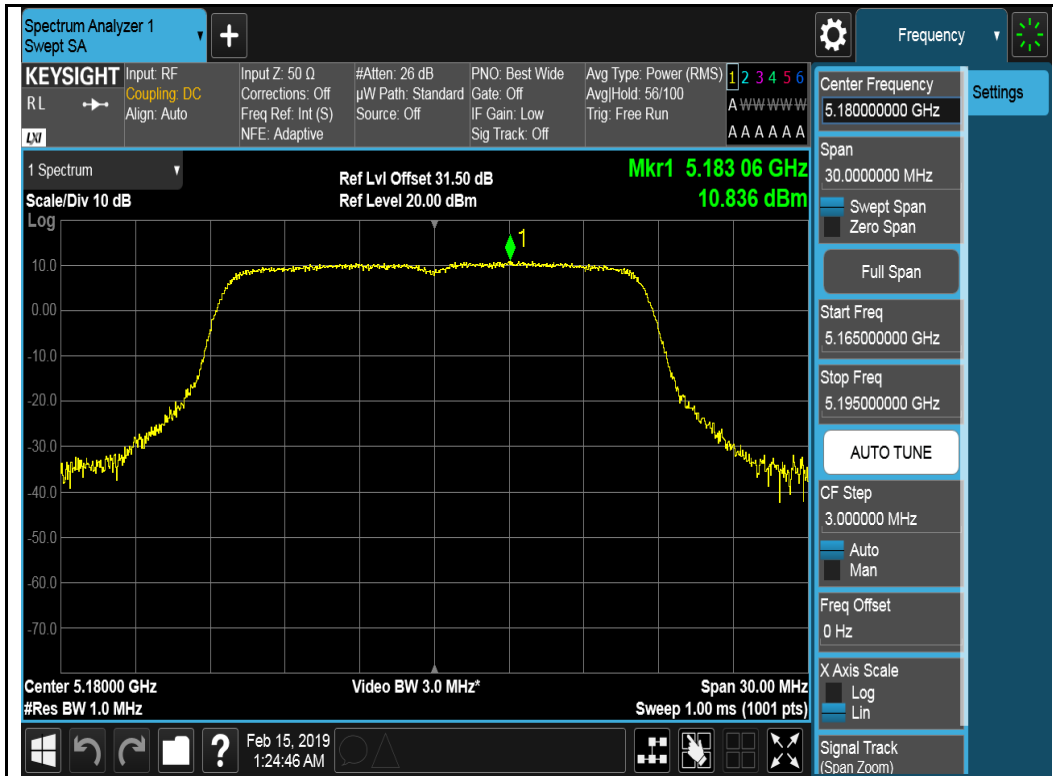

Chain 2:

802.11a-5240MHz

802.11ax-HT20-5180MHz

802.11ax-HT20-5200MHz

802.11ax-HT20-5240MHz

Chain 3:

802.11a-5180MHz

802.11a-5200MHz

802.11a-5240MHz

802.11ax-HT20-5180MHz

802.11ax-HT20-5200MHz

802.11ax-HT20-5240MHz

802.11ax-H420-5190MHz

802.11ax-H420-5230MHz

Test Plot for U-NII-3 Band:

Chain 0: