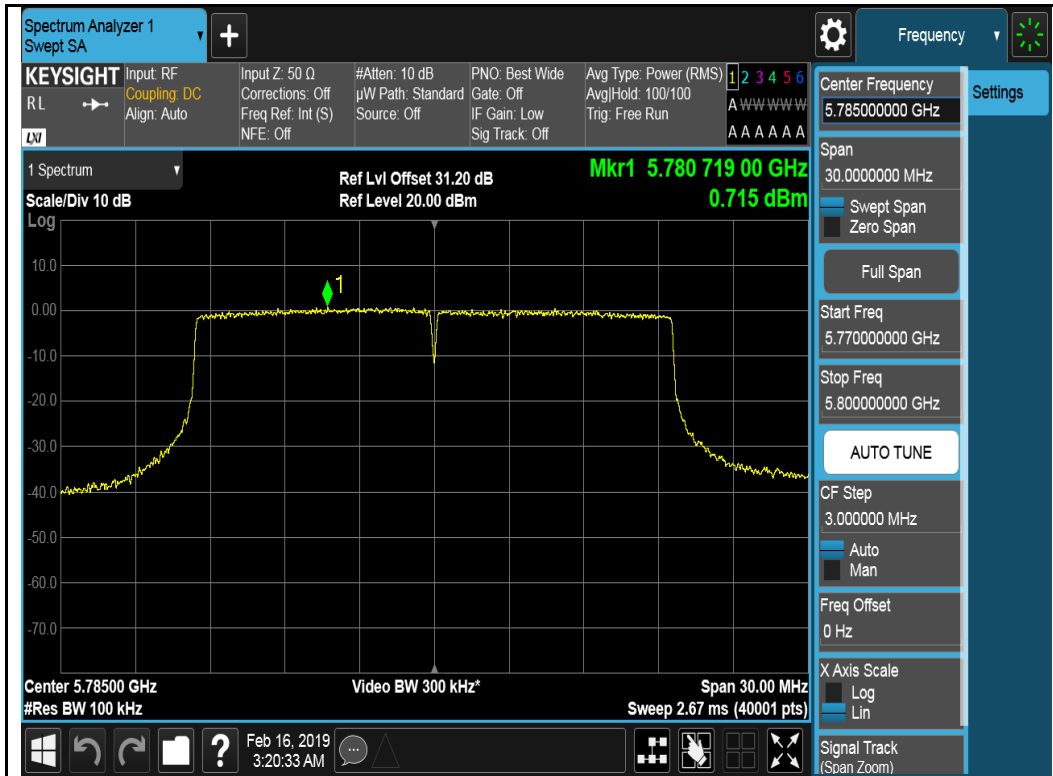

802.11a-5825MHz

802.11ax-HT20-5745MHz

802.11ax-HT20-5785MHz

802.11ax-HT20-5825MHz

802.11ax-H420-5755MHz

802.11ax-H420-5795MHz

Chain 1:

802.11a-5745MHz

802.11a-5785MHz

802.11a-5825MHz

802.11ax-HT20-5745MHz

802.11ax-HT20-5785MHz

802.11ax-HT20-5825MHz

802.11ax-H420-5755MHz

802.11ax-H420-5795MHz

Chain 2: