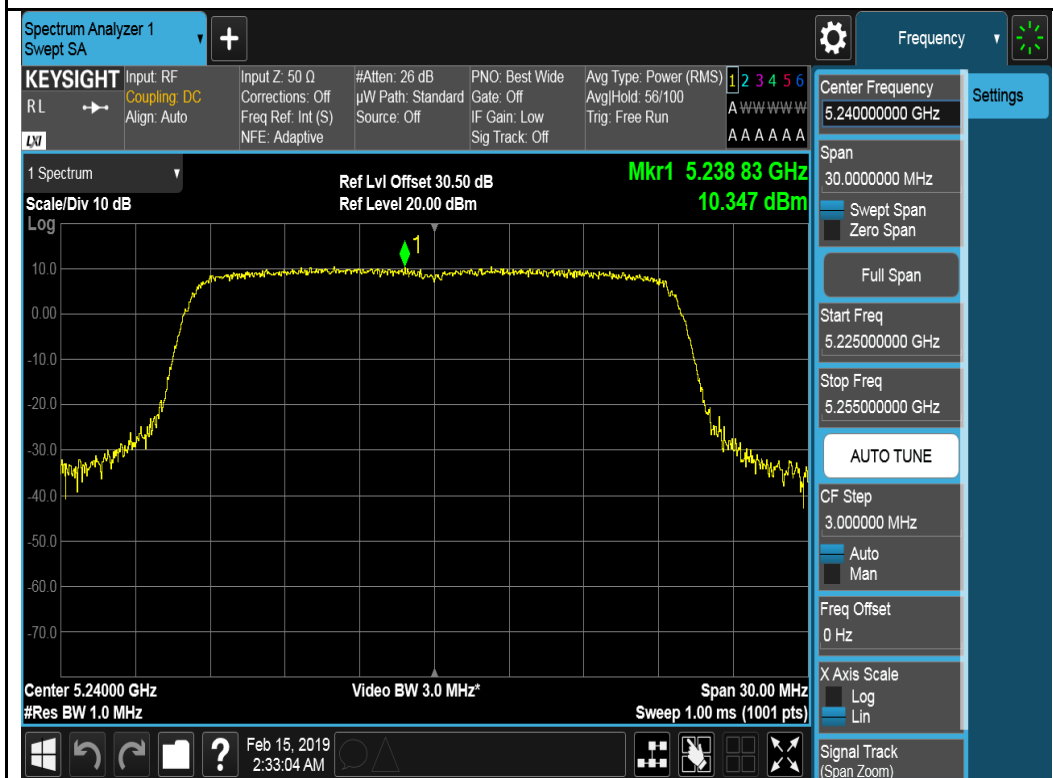

Chain 2:

802.11a-5240MHz

802.11ax-HT20-5180MHz

802.11ax-HT20-5200MHz

802.11ax-HT20-5240MHz

Chain 3:

802.11a-5180MHz

802.11a-5200MHz

802.11a-5240MHz

802.11ax-HT20-5180MHz

802.11ax-HT20-5200MHz

802.11ax-HT20-5240MHz

802.11ax-H420-5190MHz

802.11ax-H420-5230MHz

Test Plot for U-NII-3 Band:

Chain 0:

802.11a-5825MHz

802.11ax-HT20-5745MHz

802.11ax-HT20-5785MHz

802.11ax-HT20-5825MHz

802.11ax-H420-5755MHz

802.11ax-H420-5795MHz

Chain 1:

802.11a-5745MHz