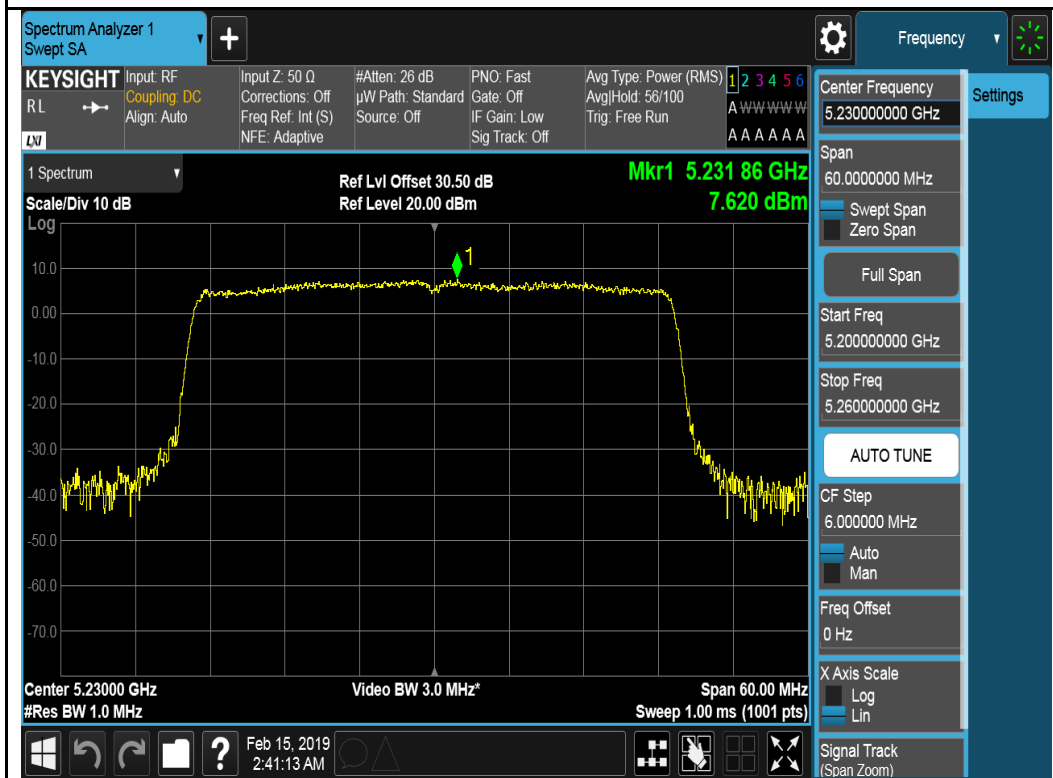

Chain 2:

802.11a-5240MHz

802.11ax-HT20-5180MHz

802.11ax-HT20-5200MHz

802.11ax-HT20-5240MHz

Chain 3:

802.11a-5180MHz

802.11a-5200MHz

802.11a-5240MHz

802.11ax-HT20-5180MHz

802.11ax-HT20-5200MHz

802.11ax-HT20-5240MHz

802.11ax-H420-5190MHz

802.11ax-H420-5230MHz

Test Plot for U-NII-3 Band:

Chain 0: