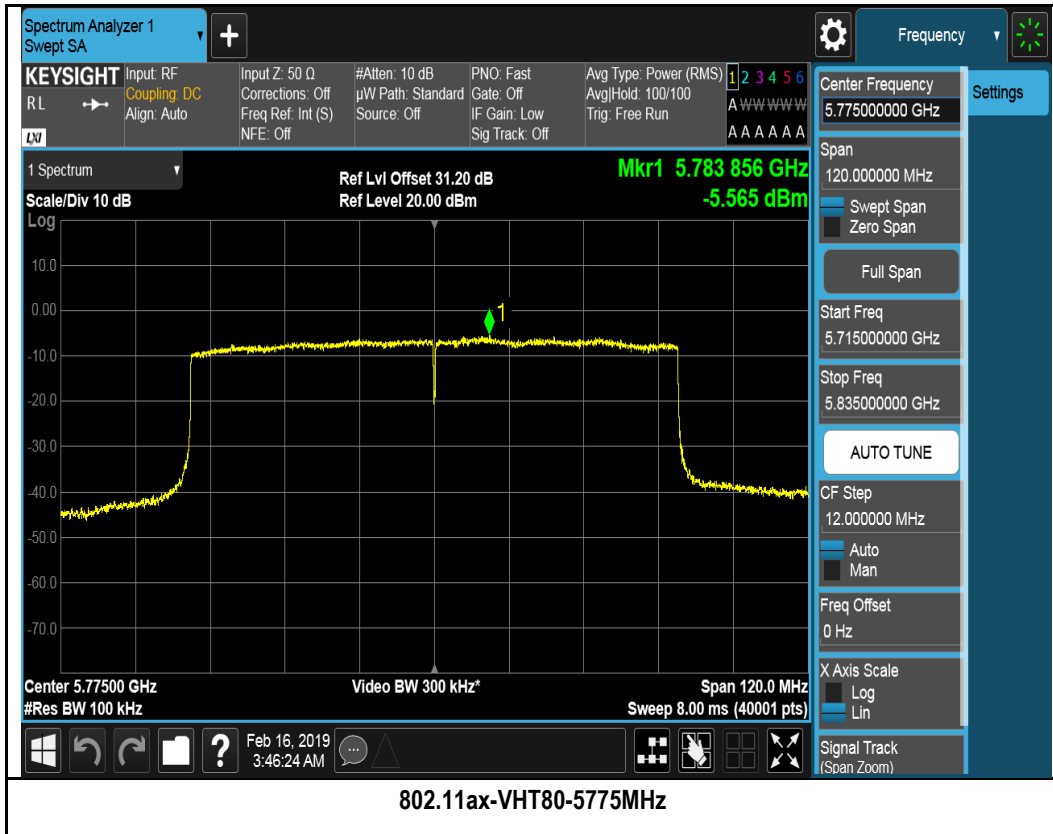

802.11a-5785MHz

802.11a-5825MHz

802.11ax-HT20-5745MHz

802.11ax-HT20-5785MHz

802.11ax-HT20-5825MHz

802.11ax-H420-5755MHz

802.11ax-H420-5795MHz

Chain 2:

802.11a-5745MHz

802.11a-5785MHz

802.11ax-HT20-5785MHz

802.11ax-HT20-5825MHz

802.11ax-H420-5755MHz

802.11ax-H420-5795MHz

Chain 3:

802.11a-5745MHz

802.11a-5785MHz

802.11a-5825MHz

802.11ax-HT20-5745MHz

802.11ax-HT20-5785MHz

802.11ax-HT20-5825MHz