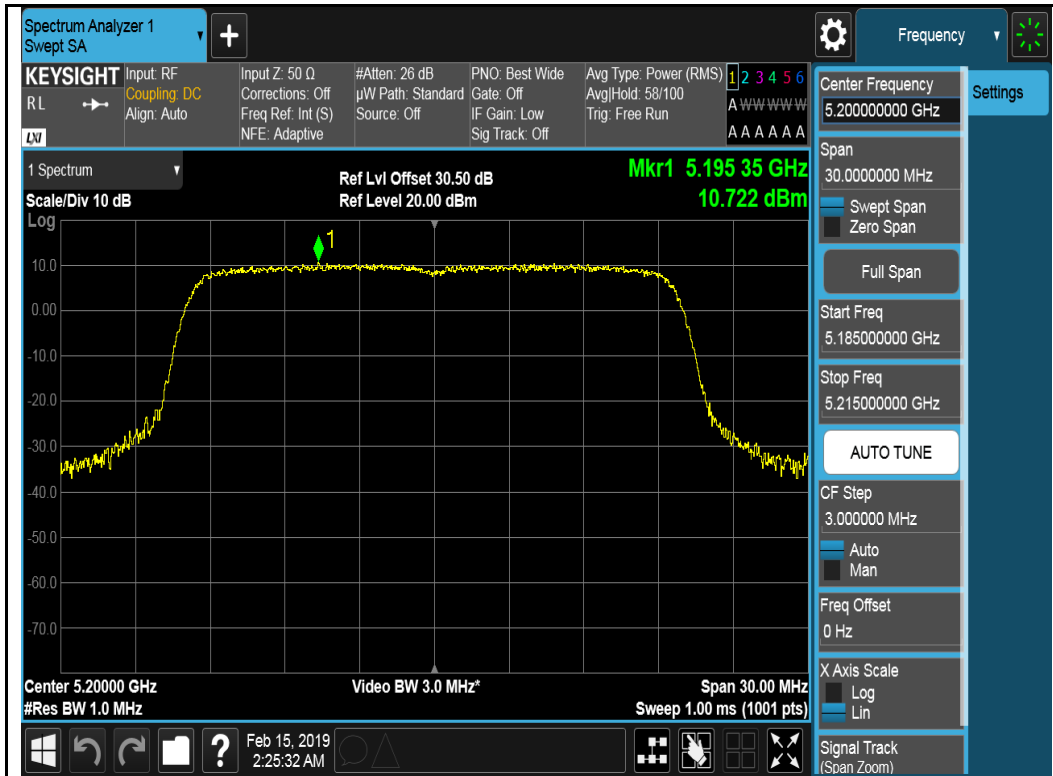

Chain 2:

802.11a-5240MHz

802.11ax-HT20-5180MHz

802.11ax-HT20-5200MHz

802.11ax-HT20-5240MHz

Chain 3:

802.11a-5180MHz

802.11a-5200MHz

802.11a-5240MHz

802.11ax-HT20-5180MHz

802.11ax-HT20-5200MHz

802.11ax-HT20-5240MHz

802.11ax-H420-5190MHz

802.11ax-H420-5230MHz

Test Plot for U-NII-3 Band:

Chain 0: