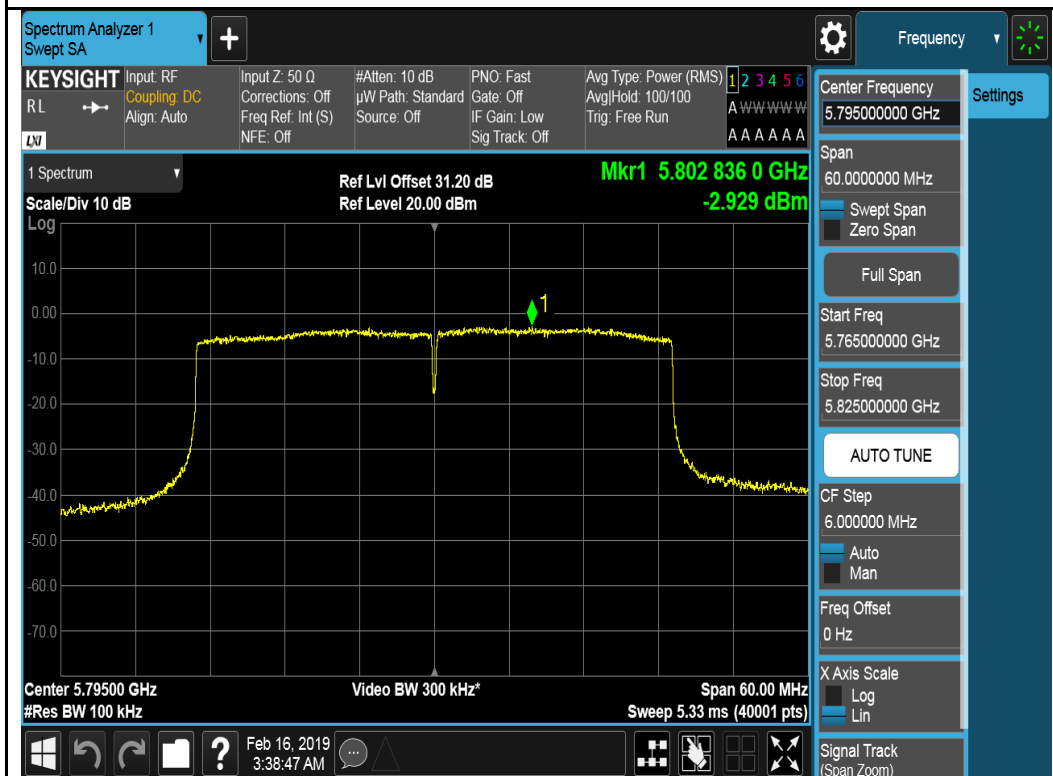

802.11a-5745MHz

802.11a-5785MHz

802.11ax-HT20-5785MHz

802.11ax-HT20-5825MHz

802.11ax-H420-5755MHz

802.11ax-H420-5795MHz

Chain 3:

802.11a-5745MHz

802.11a-5785MHz

802.11a-5825MHz

802.11ax-HT20-5745MHz

802.11ax-HT20-5785MHz

802.11ax-HT20-5825MHz