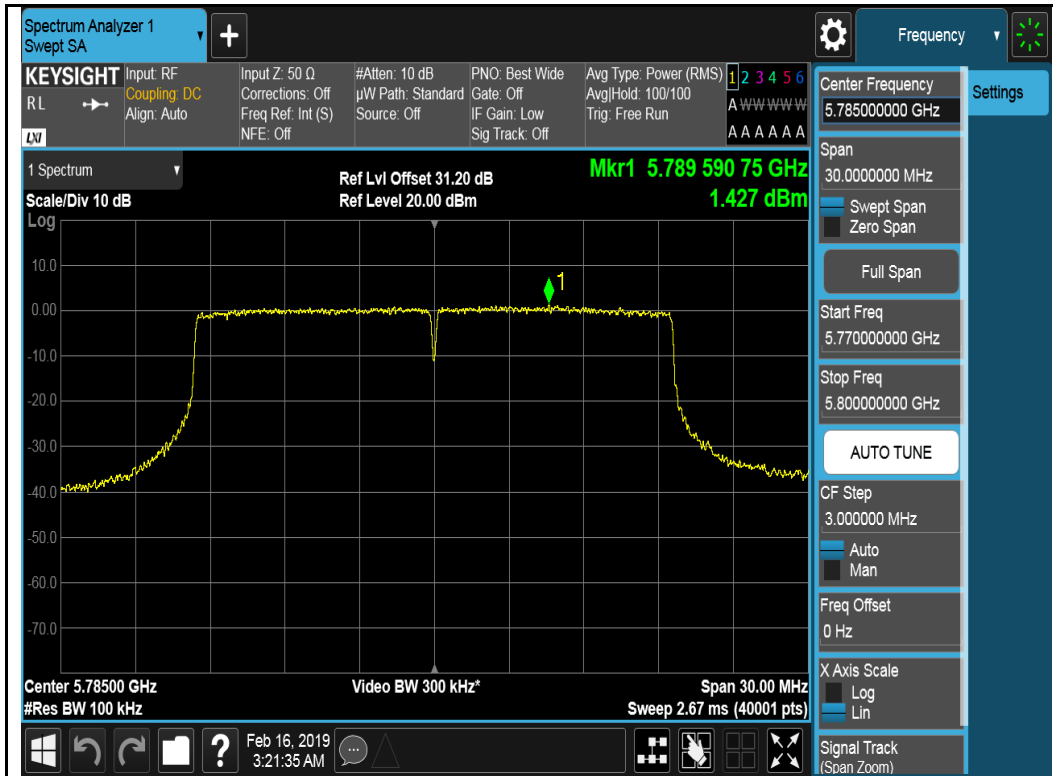

Chain 2:

802.11a-5240MHz

802.11ax-HT20-5180MHz

802.11ax-HT20-5200MHz

802.11ax-HT20-5240MHz

Chain 3:

802.11a-5180MHz

802.11a-5200MHz

802.11a-5240MHz

802.11ax-HT20-5180MHz

802.11ax-HT20-5200MHz

802.11ax-HT20-5240MHz

802.11ax-H420-5190MHz

802.11ax-H420-5230MHz

Test Plot for U-NII-3 Band:

Chain 0:

802.11a-5825MHz

802.11ax-HT20-5745MHz

802.11ax-HT20-5785MHz

802.11ax-HT20-5825MHz

802.11ax-H420-5755MHz

802.11ax-H420-5795MHz

Chain 1:

802.11a-5745MHz