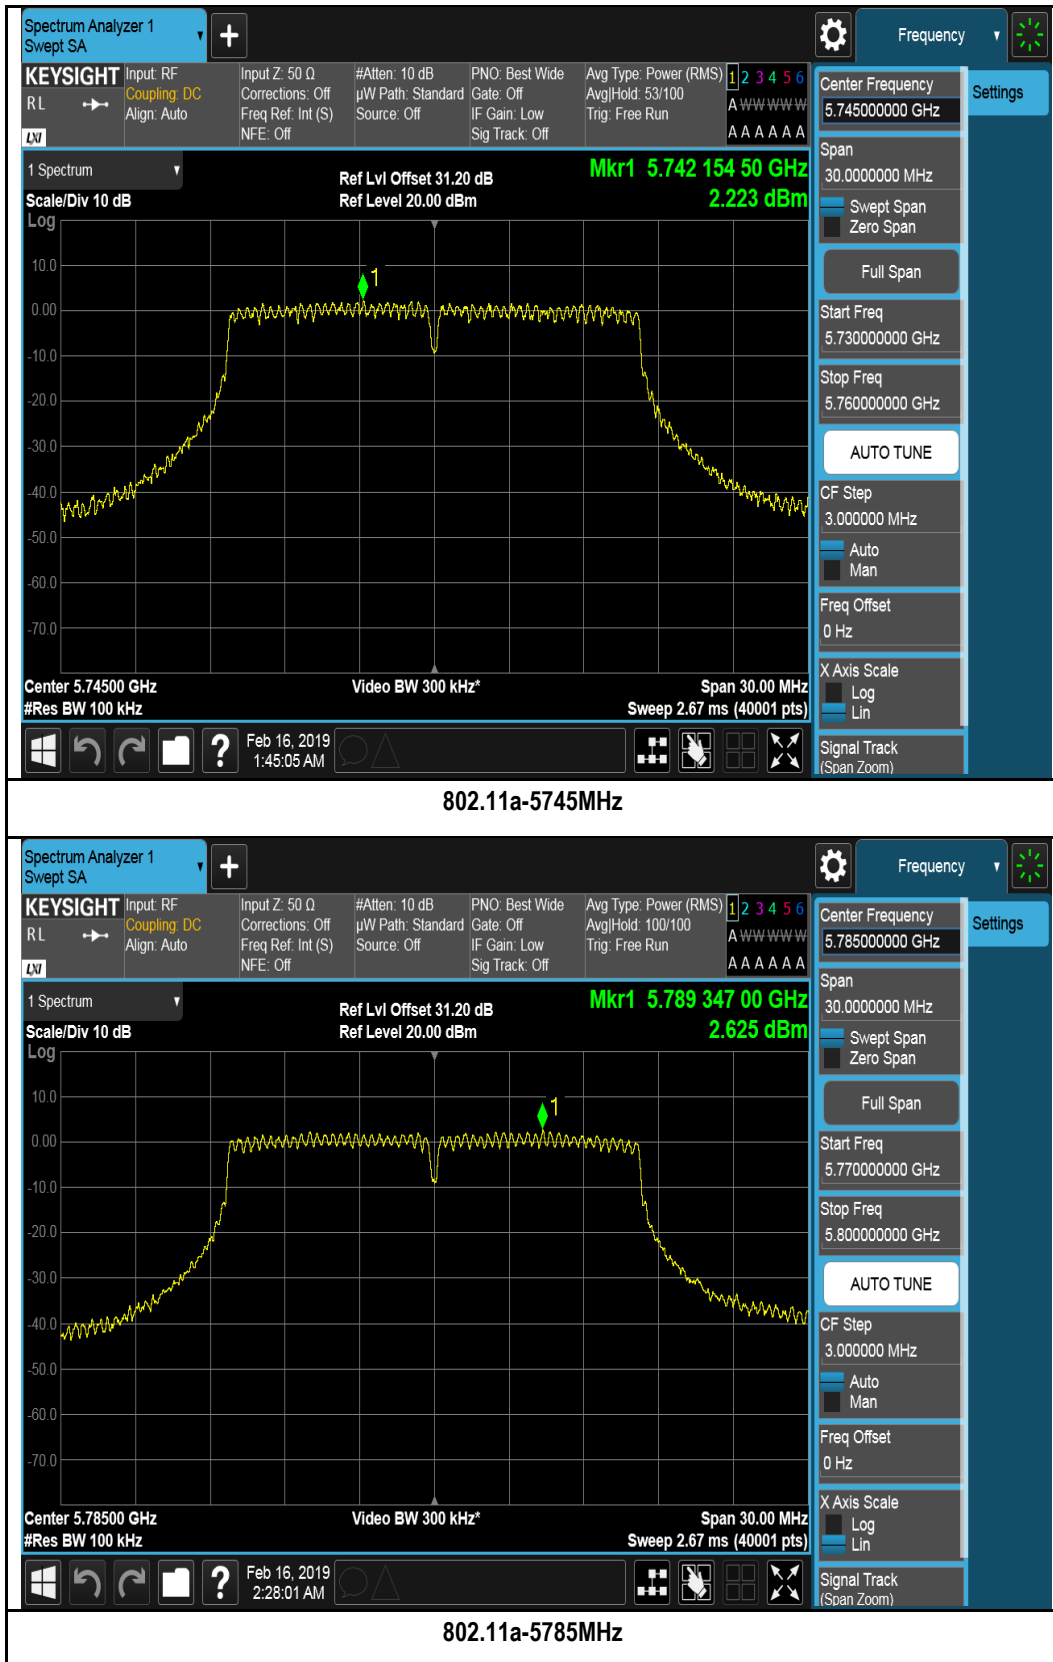

Chain 2:

802.11a-5240MHz

802.11ax-HT20-5180MHz

802.11ax-HT20-5200MHz

802.11ax-HT20-5240MHz

Chain 3:

802.11a-5180MHz

802.11a-5200MHz

802.11a-5240MHz

802.11ax-HT20-5180MHz

802.11ax-HT20-5200MHz

802.11ax-HT20-5240MHz

802.11ax-H420-5190MHz

802.11ax-H420-5230MHz

Test Plot for U-NII-3 Band:

Chain 0:

802.11a-5825MHz

802.11ax-HT20-5745MHz

802.11ax-HT20-5785MHz

802.11ax-HT20-5825MHz

802.11ax-H420-5755MHz

802.11ax-H420-5795MHz

Chain 1:

802.11a-5745MHz