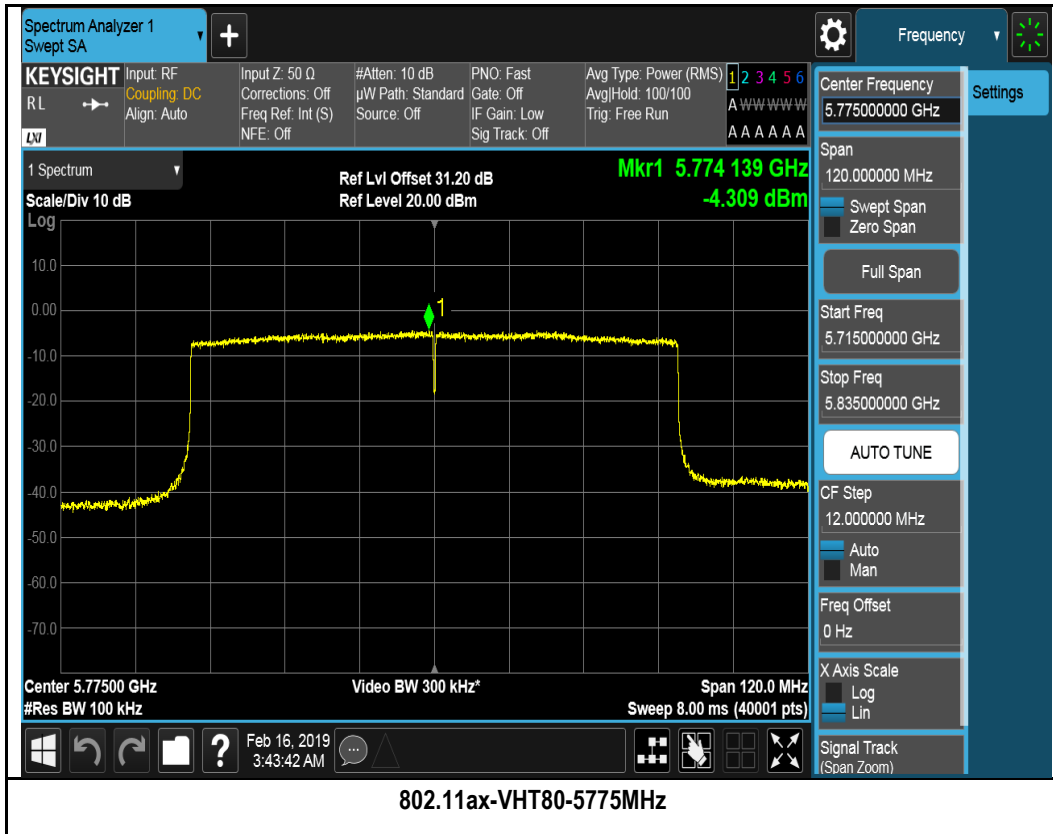

802.11a-5825MHz

802.11ax-HT20-5745MHz

802.11ax-HT20-5785MHz

802.11ax-HT20-5825MHz

802.11ax-H420-5755MHz

802.11ax-H420-5795MHz

Chain 1:

802.11a-5745MHz

802.11a-5785MHz

802.11a-5825MHz

802.11ax-HT20-5745MHz

802.11ax-HT20-5785MHz

802.11ax-HT20-5825MHz

802.11ax-H420-5755MHz

802.11ax-H420-5795MHz

Chain 2: