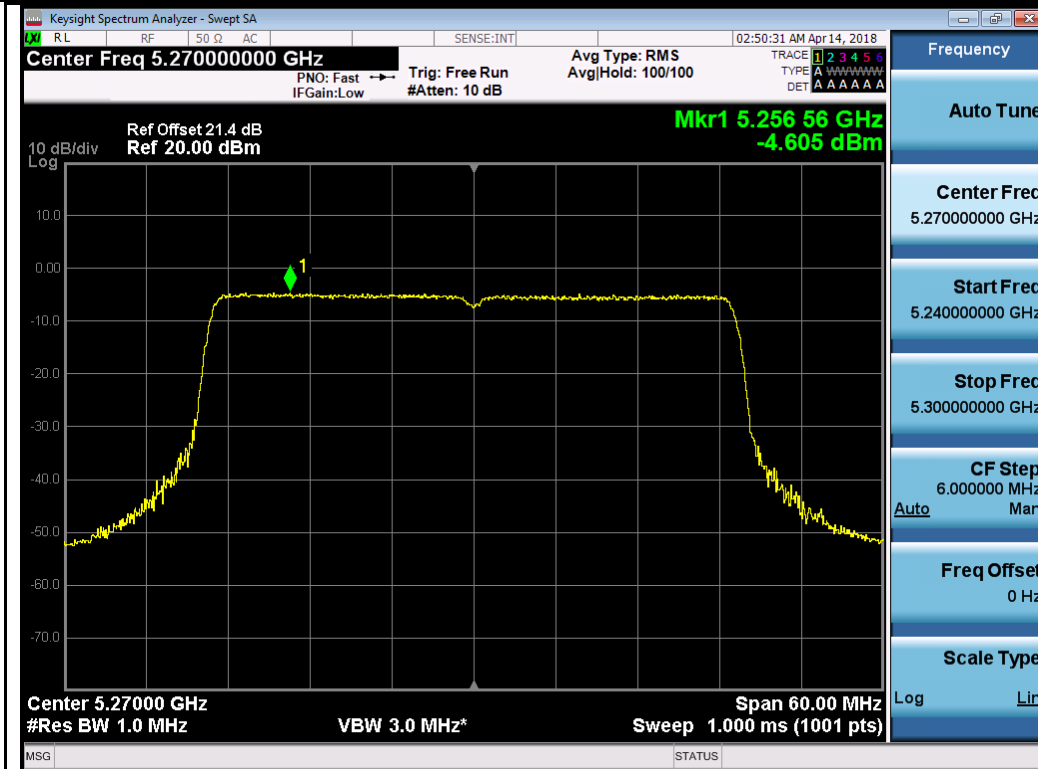

Chain 7:

802.11a-5320M

802.11ax20 5260M

802.11ax40 5270M

802.11ax40 5310M

Test Plot for W56:

Chain 0:

802.11ax80 5530M

802.11ax80 5610M

Chain 1:

802.11a-5500M

802.11a-5580M

802.11a-5700M

802.11ax20 5500M

Chain 2:

802.11a-5700M