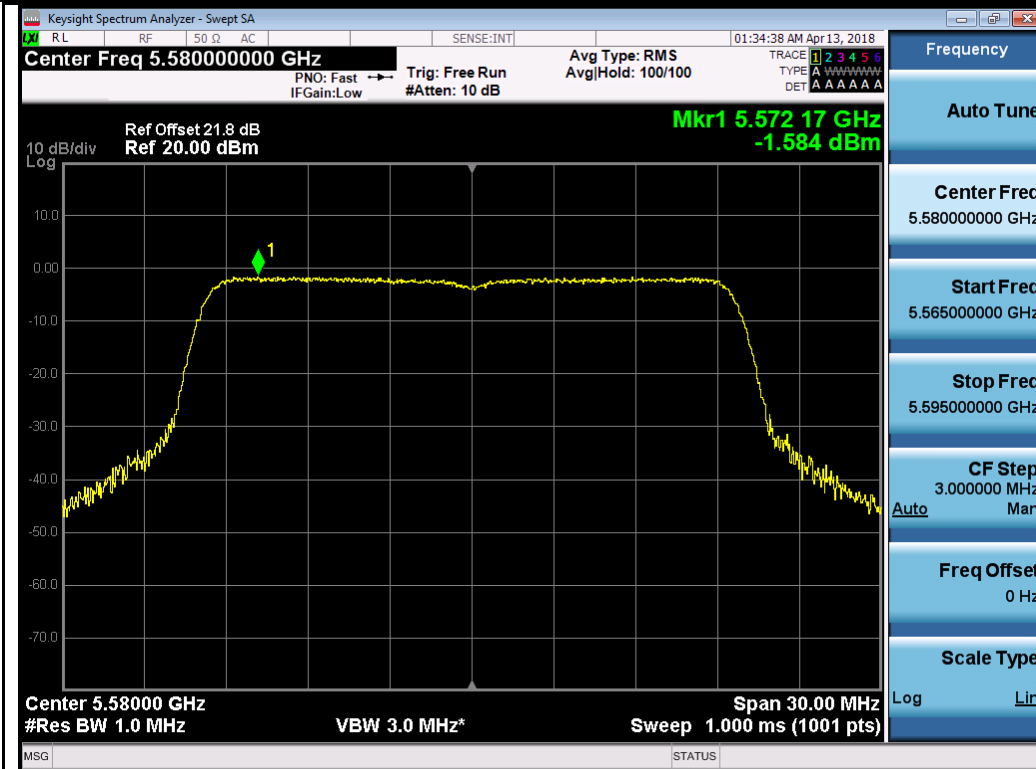

Chain 7:

802.11a-5320M

802.11ax20 5260M

802.11ax40 5270M

802.11ax40 5310M

Test Plot for W56:

Chain 0:

802.11ax80 5530M

802.11ax80 5610M

Chain 1:

802.11a-5500M

802.11a-5580M

802.11a-5700M

802.11ax20 5500M

Chain 2:

802.11a-5700M