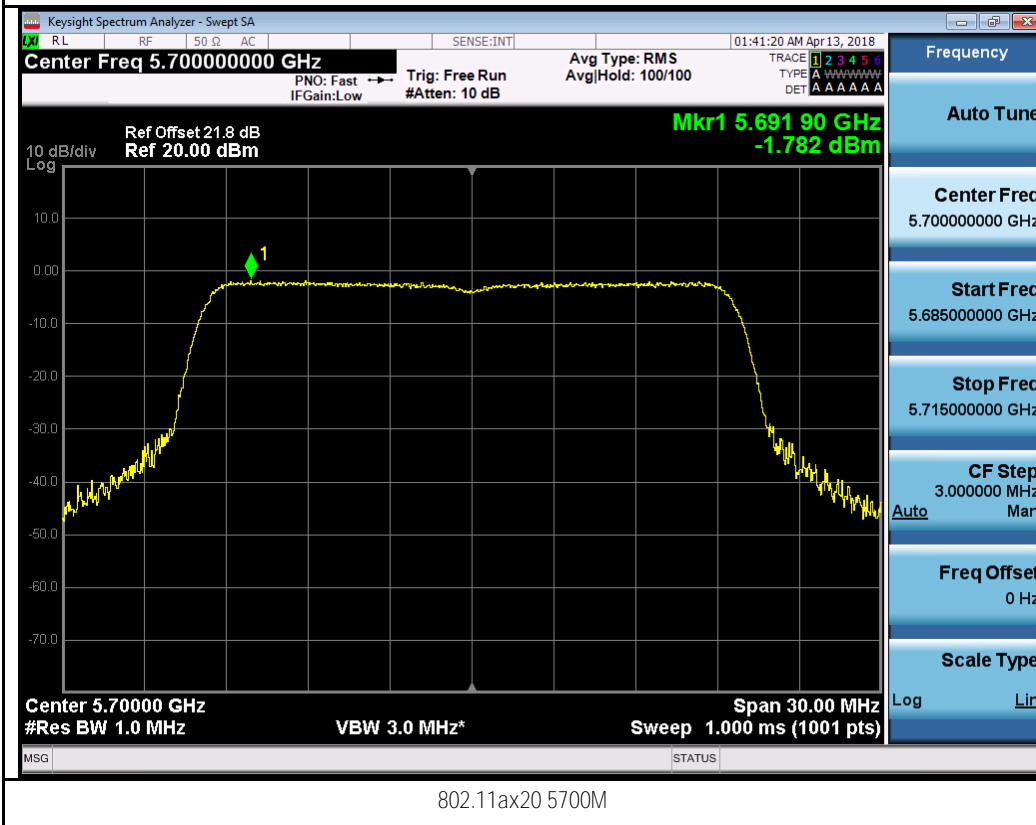

Chain 7:

802.11a-5320M

802.11ax20 5260M

802.11ax40 5270M

802.11ax40 5310M

Test Plot for W56:

Chain 0:

802.11ax80 5530M

802.11ax80 5610M

Chain 1:

802.11a-5500M

802.11a-5580M

802.11a-5700M

802.11ax20 5500M

Chain 2:

802.11a-5700M