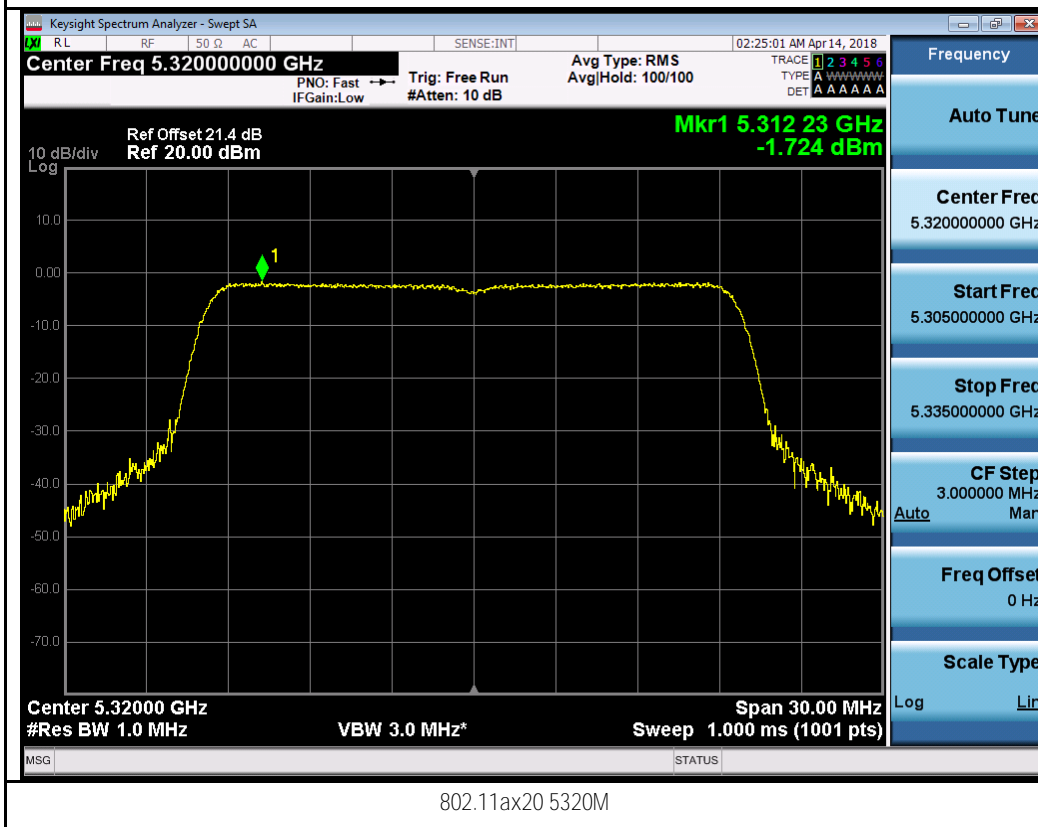

Chain 7:

802.11a-5320M

802.11ax20 5260M

802.11ax40 5270M

802.11ax40 5310M

Test Plot for W56:

Chain 0:

802.11ax80 5530M

802.11ax80 5610M

Chain 1:

802.11a-5500M

802.11a-5580M

802.11a-5700M

802.11ax20 5500M

Chain 2:

802.11a-5700M