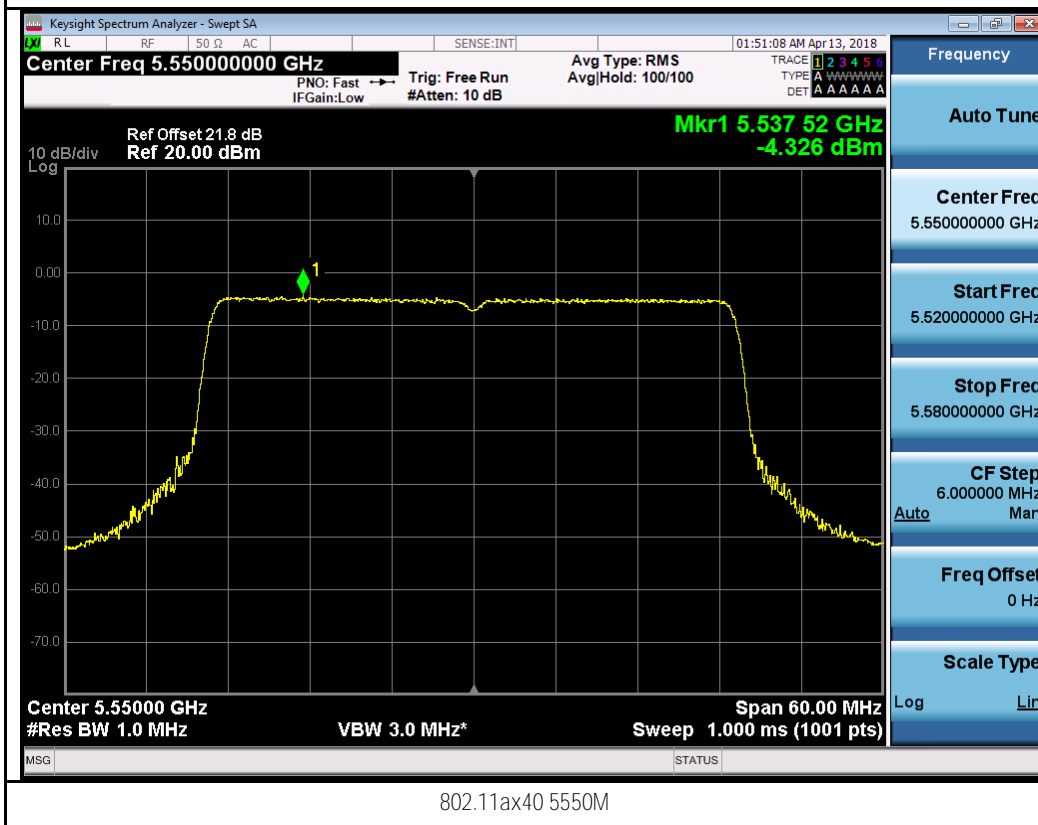

Chain 7:

802.11a-5320M

802.11ax20 5260M

802.11ax40 5270M

802.11ax40 5310M

Test Plot for W56:

Chain 0:

802.11ax80 5530M

802.11ax80 5610M

Chain 1:

802.11a-5500M

802.11a-5580M

802.11a-5700M

802.11ax20 5500M

Chain 2:

802.11a-5700M