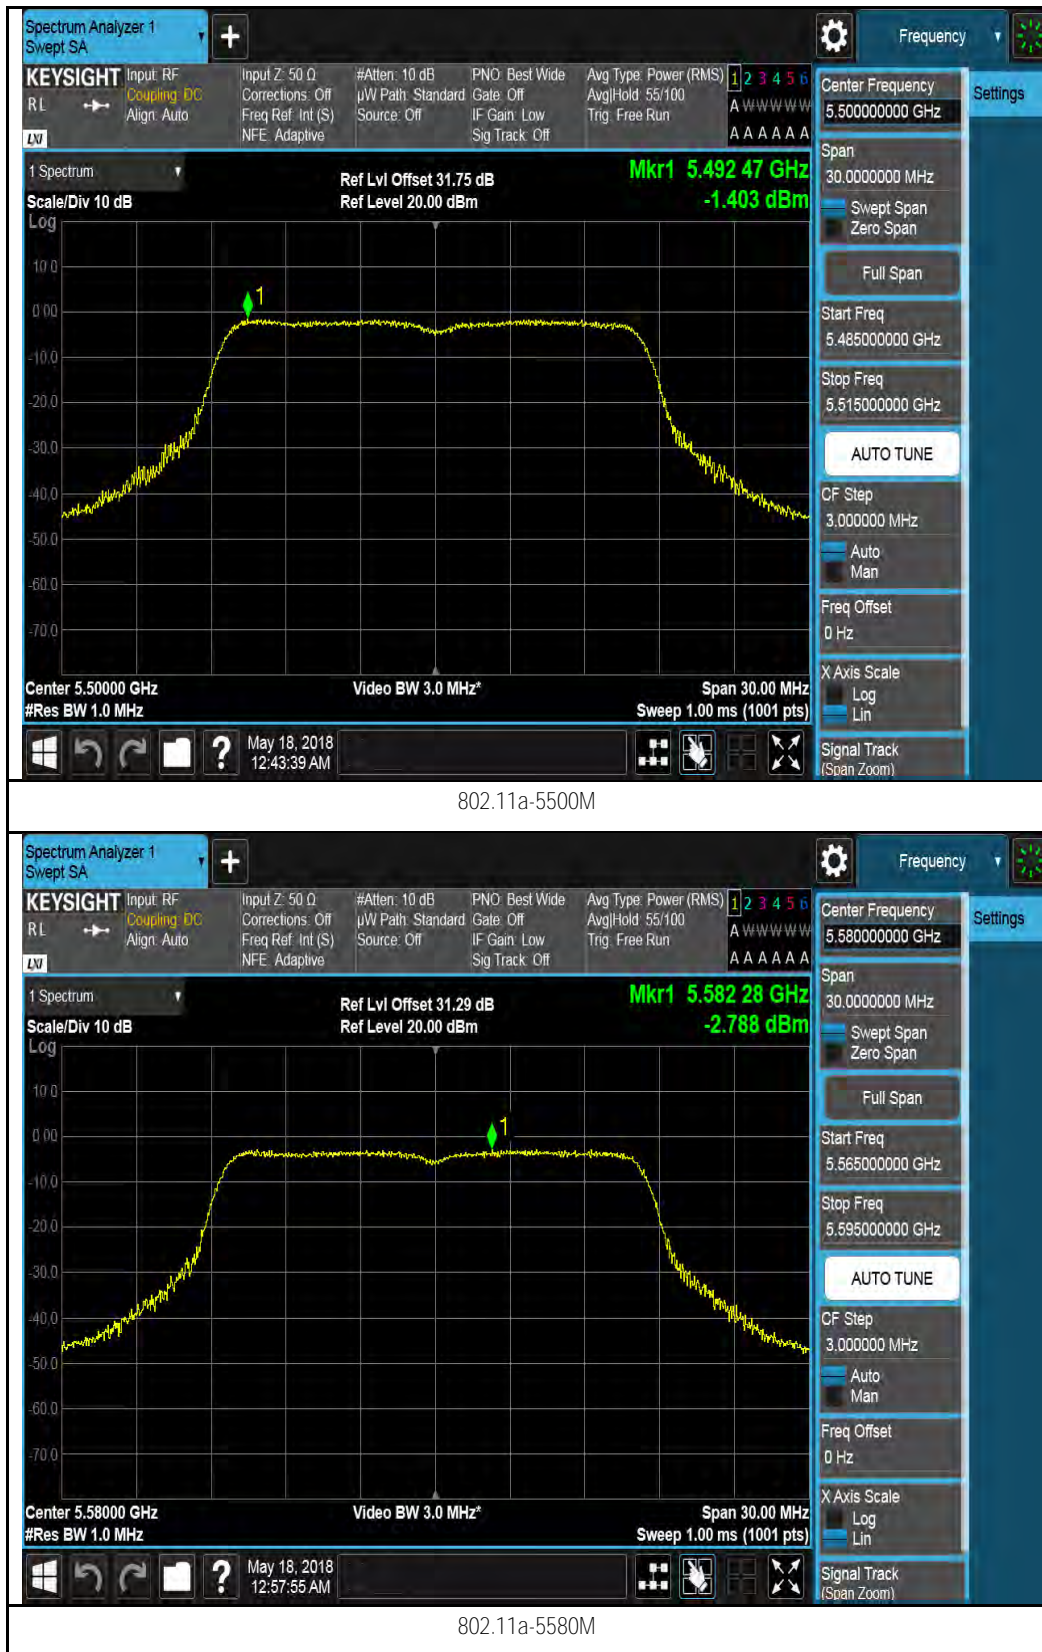

Chain 7:

802.11a-5320M

802.11ax20 5260M

802.11ax40 5270M

802.11ax40 5310M

Test Plot for W56:

Chain 0:

802.11ax80 5530M

802.11ax80 5610M

Chain 1:

802.11a-5500M

802.11a-5580M

802.11a-5700M

802.11ax20 5500M

Chain 2:

802.11a-5700M