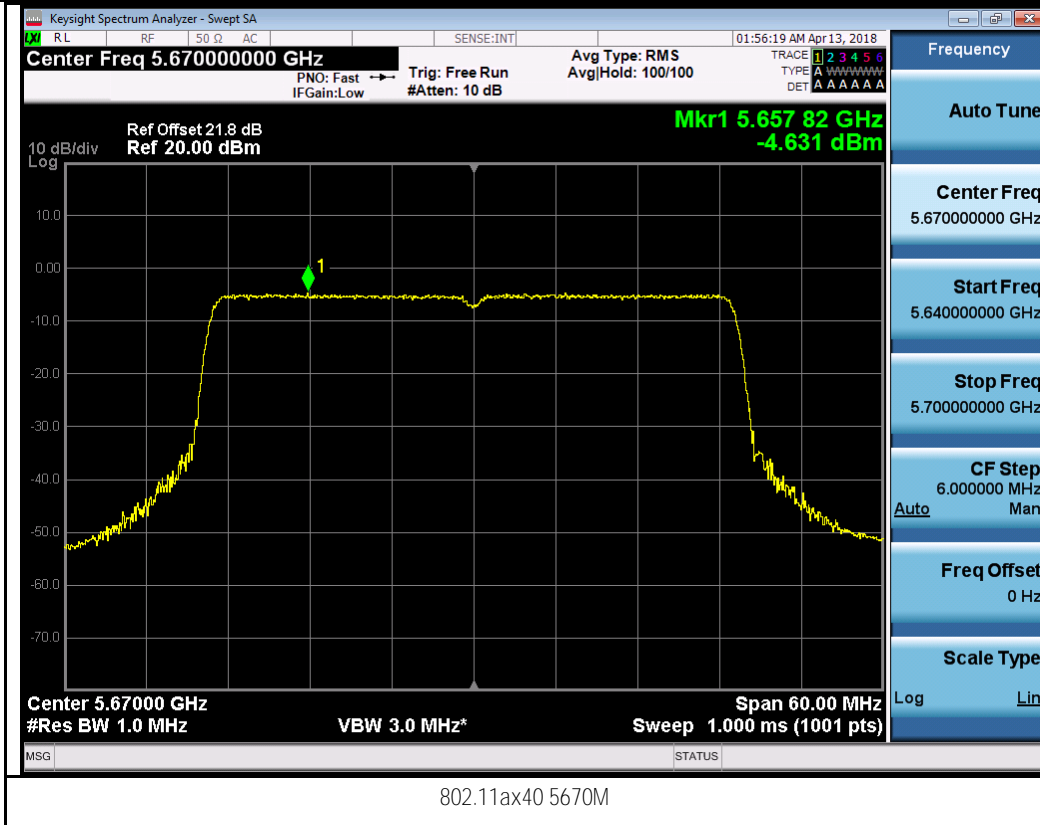

Chain 7:

802.11a-5320M

802.11ax20 5260M

802.11ax40 5270M

802.11ax40 5310M

Test Plot for W56:

Chain 0:

802.11ax80 5530M

802.11ax80 5610M

Chain 1:

802.11a-5500M

802.11a-5580M

802.11a-5700M

802.11ax20 5500M

Chain 2:

802.11a-5700M