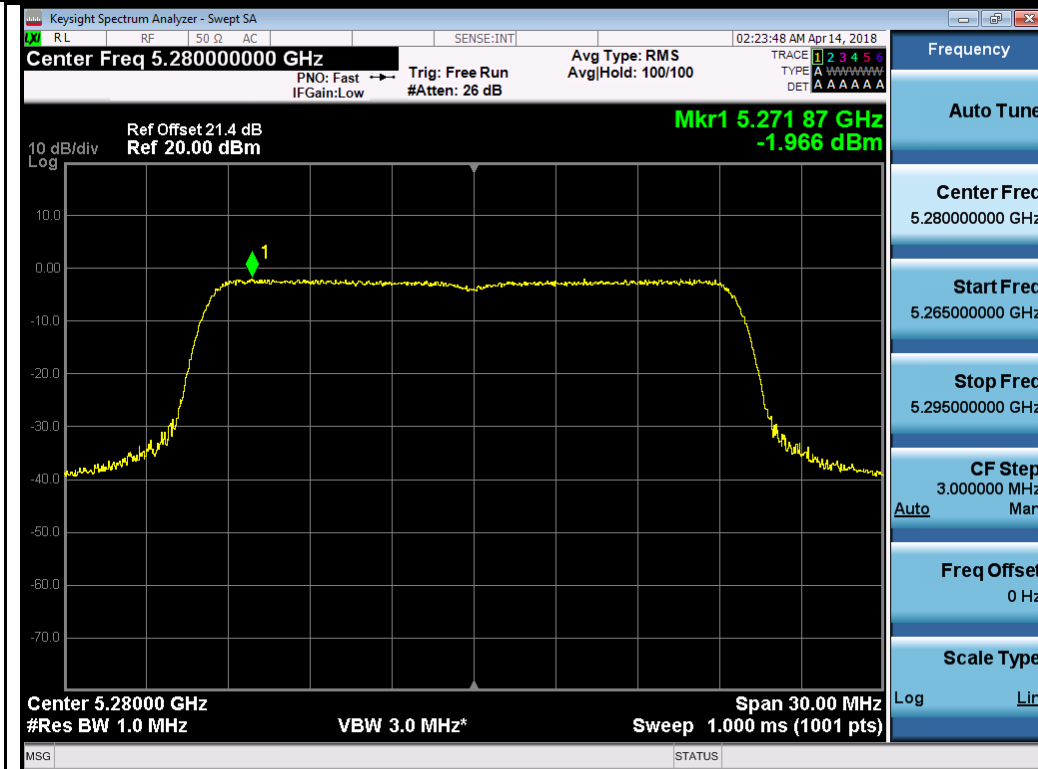

Chain 7:

802.11a-5320M

802.11ax20 5260M

802.11ax40 5270M

802.11ax40 5310M

Test Plot for W56:

Chain 0:

802.11ax80 5530M

802.11ax80 5610M

Chain 1:

802.11a-5500M

802.11a-5580M

802.11a-5700M

802.11ax20 5500M

Chain 2:

802.11a-5700M