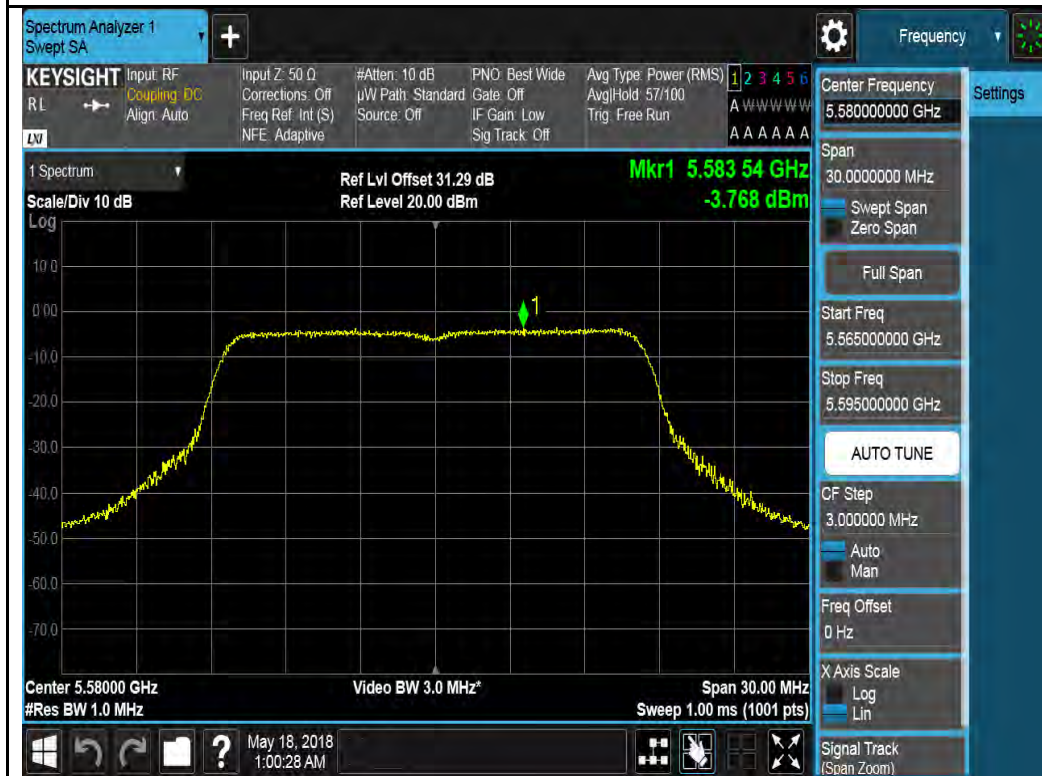

Chain 7:

802.11a-5320M

802.11ax20 5260M

802.11ax40 5270M

802.11ax40 5310M

Test Plot for W56:

Chain 0:

802.11ax80 5530M

802.11ax80 5610M

Chain 1:

802.11a-5500M

802.11a-5580M

802.11a-5700M

802.11ax20 5500M

Chain 2:

802.11a-5700M

802.11ax20 5500M

Chain 3:

802.11a-5500M

802.11a-5580M

802.11a-5700M

802.11ax20 5500M