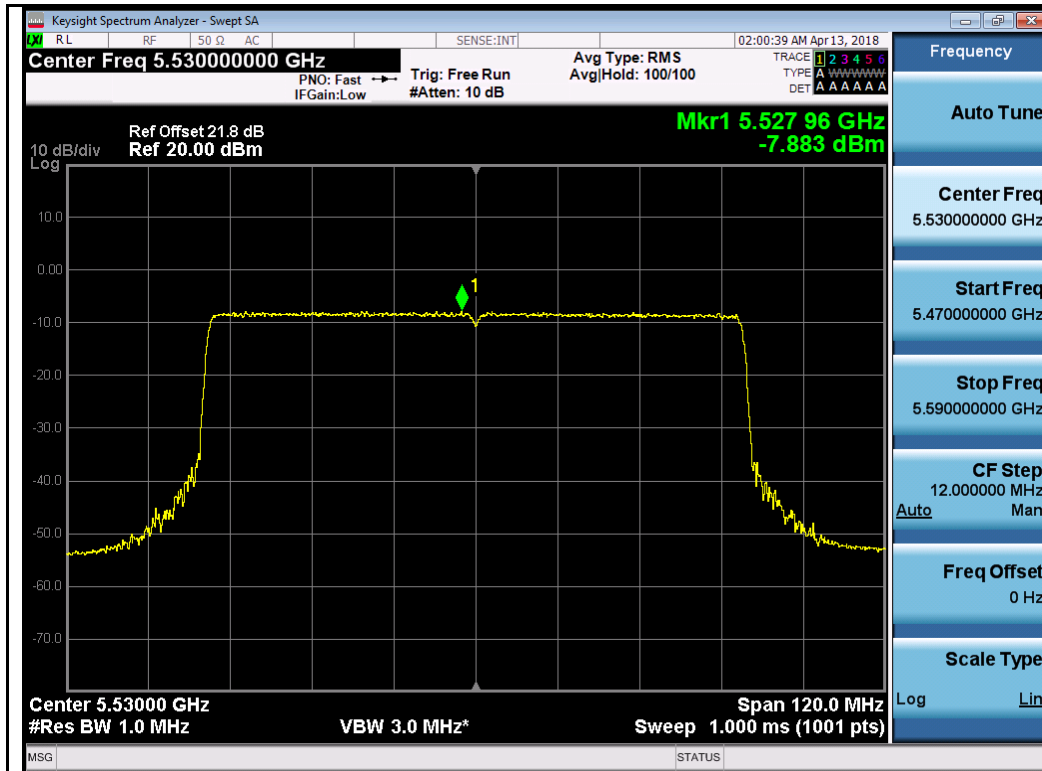

Chain 7:

802.11a-5320M

802.11ax20 5260M

802.11ax40 5270M

802.11ax40 5310M

Test Plot for W56:

Chain 0:

802.11ax80 5530M

802.11ax80 5610M

Chain 1:

802.11a-5500M

802.11a-5580M

802.11a-5700M

802.11ax20 5500M

Chain 2:

802.11a-5700M