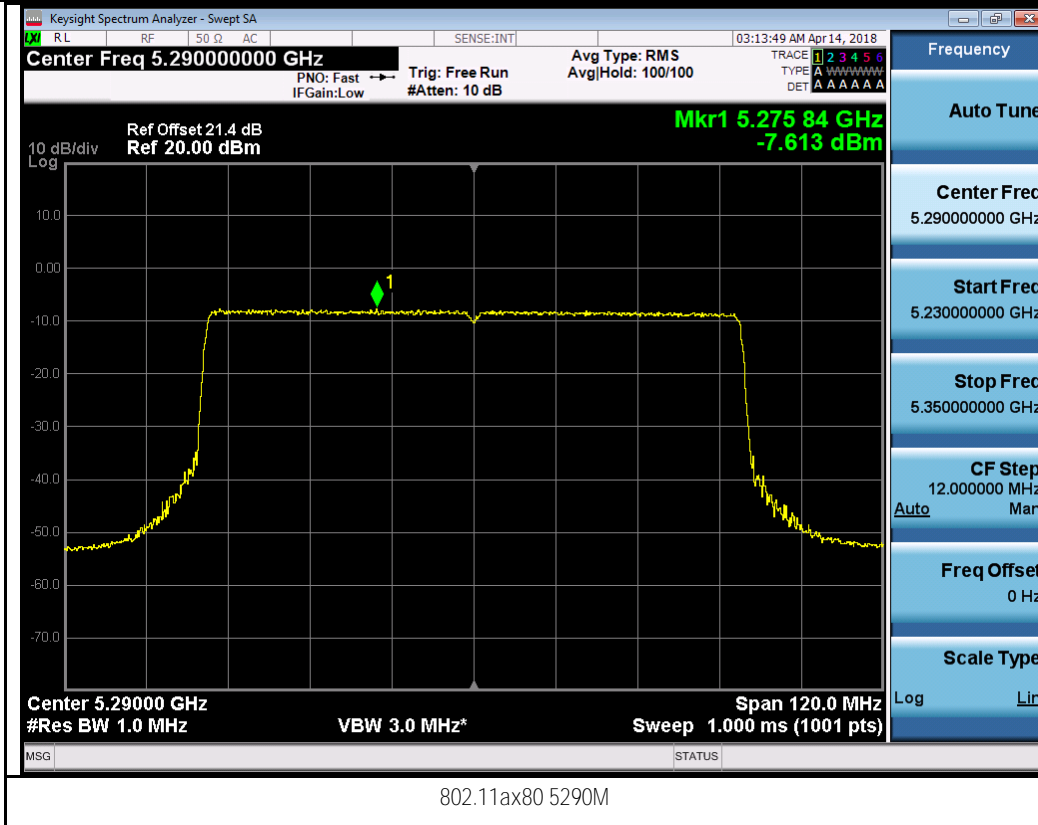

Chain 7:

802.11a-5320M

802.11ax20 5260M

802.11ax40 5270M

802.11ax40 5310M

Test Plot for W56:

Chain 0:

802.11ax80 5530M

802.11ax80 5610M

Chain 1:

802.11a-5500M

802.11a-5580M

802.11a-5700M

802.11ax20 5500M

Chain 2:

802.11a-5700M