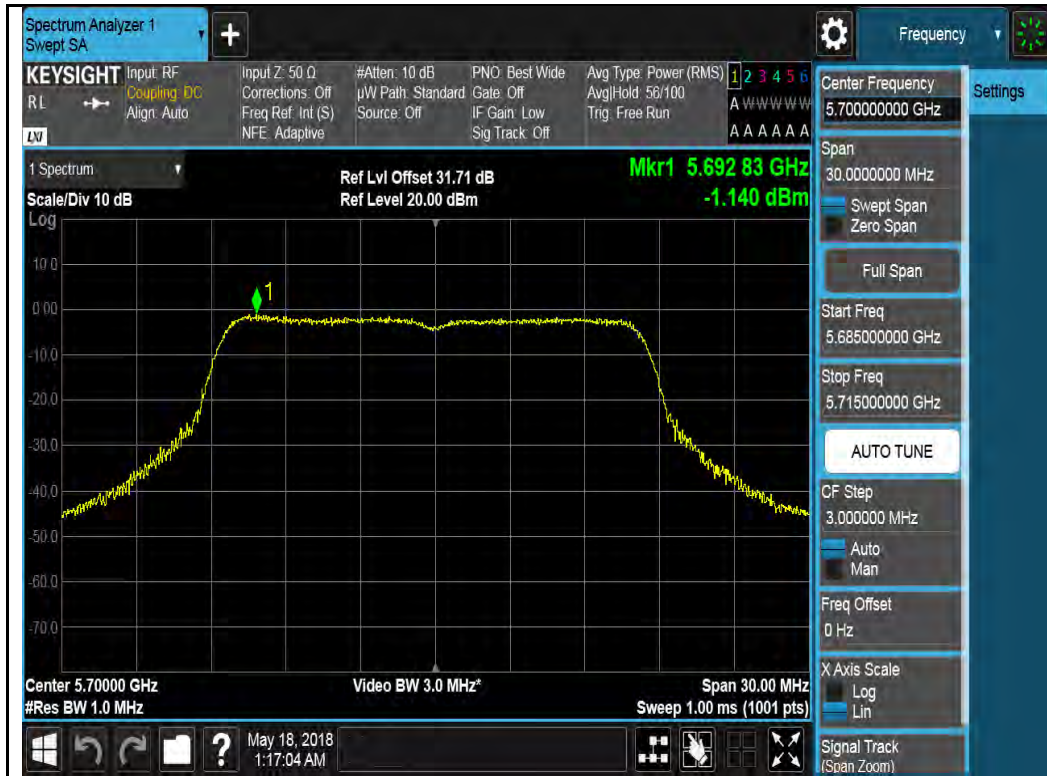

Chain 7:

802.11a-5320M

802.11ax20 5260M

802.11ax40 5270M

802.11ax40 5310M

Test Plot for W56:

Chain 0:

802.11ax80 5530M

802.11ax80 5610M

Chain 1:

802.11a-5500M

802.11a-5580M

802.11a-5700M

802.11ax20 5500M

Chain 2:

802.11a-5700M