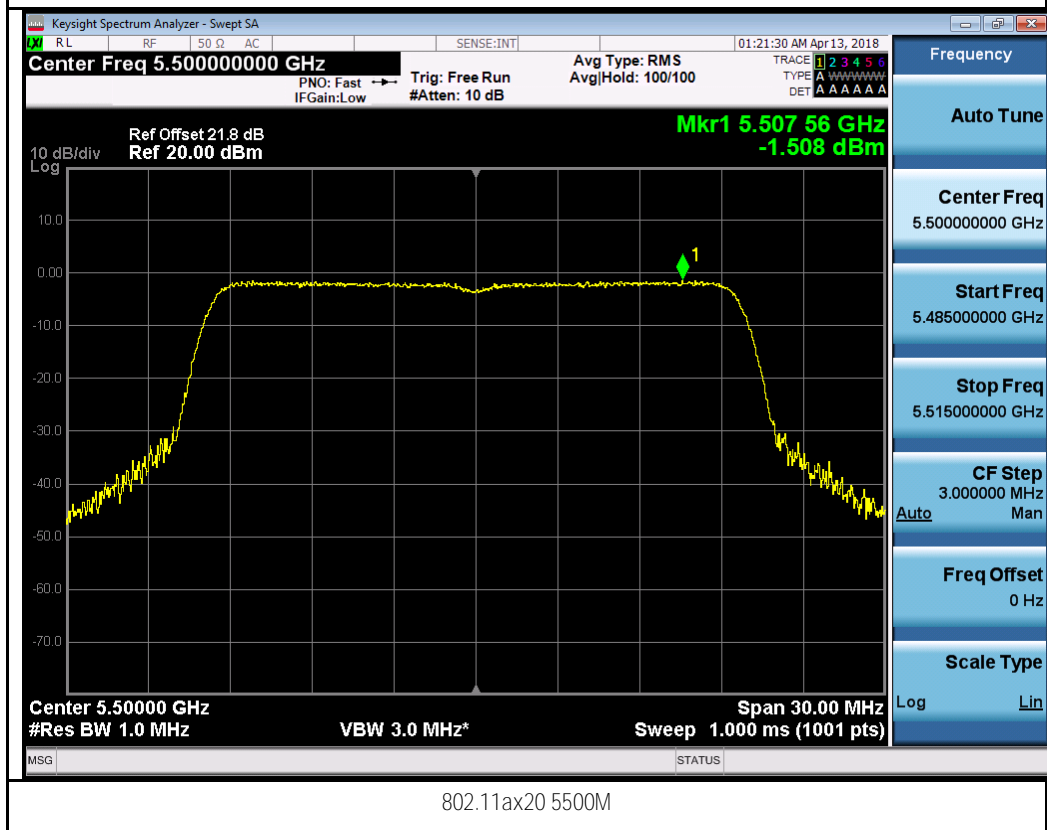

Chain 7:

802.11a-5320M

802.11ax20 5260M

802.11ax40 5270M

802.11ax40 5310M

Test Plot for W56:

Chain 0:

802.11ax80 5530M

802.11ax80 5610M

Chain 1:

802.11a-5500M

802.11a-5580M

802.11a-5700M

802.11ax20 5500M

Chain 2:

802.11a-5700M