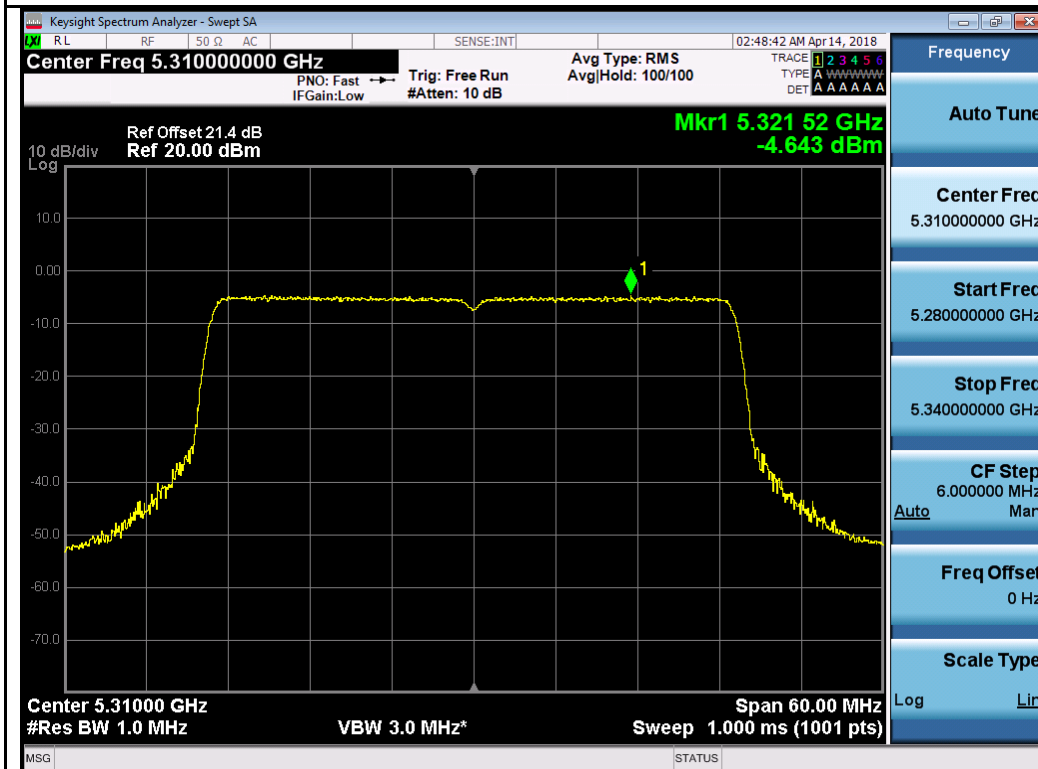

Chain 7:

802.11a-5320M

802.11ax20 5260M

802.11ax40 5270M

802.11ax40 5310M

Test Plot for W56:

Chain 0:

802.11ax80 5530M

802.11ax80 5610M

Chain 1:

802.11a-5500M

802.11a-5580M

802.11a-5700M

802.11ax20 5500M

Chain 2:

802.11a-5700M