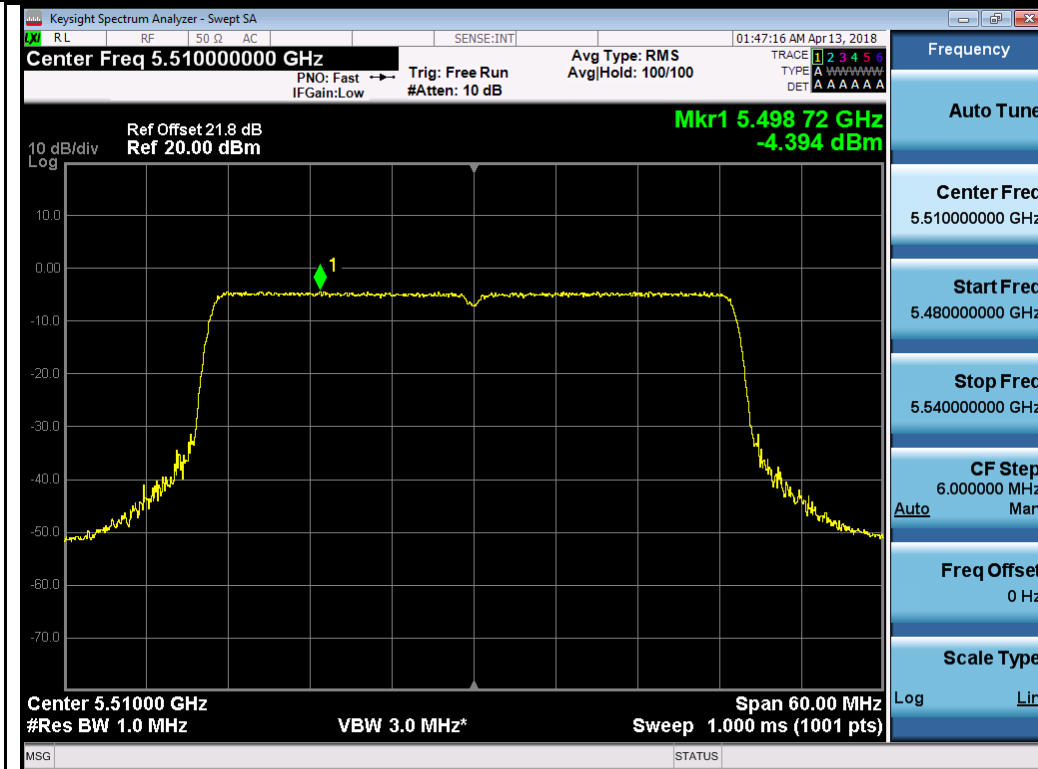

Chain 7:

802.11a-5320M

802.11ax20 5260M

802.11ax40 5270M

802.11ax40 5310M

Test Plot for W56:

Chain 0:

802.11ax80 5530M

802.11ax80 5610M

Chain 1:

802.11a-5500M

802.11a-5580M

802.11a-5700M

802.11ax20 5500M

Chain 2:

802.11a-5700M