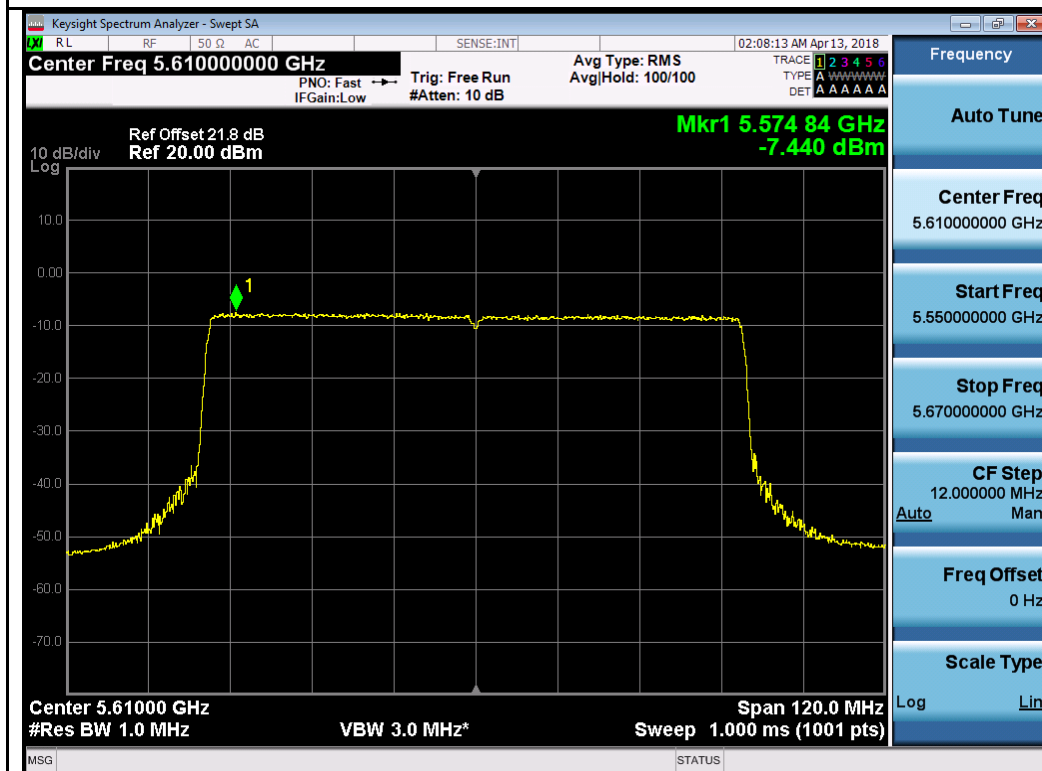

Chain 7:

802.11a-5320M

802.11ax20 5260M

802.11ax40 5270M

802.11ax40 5310M

Test Plot for W56:

Chain 0:

802.11ax80 5530M

802.11ax80 5610M

Chain 1:

802.11a-5500M

802.11a-5580M

802.11a-5700M

802.11ax20 5500M

Chain 2:

802.11a-5700M