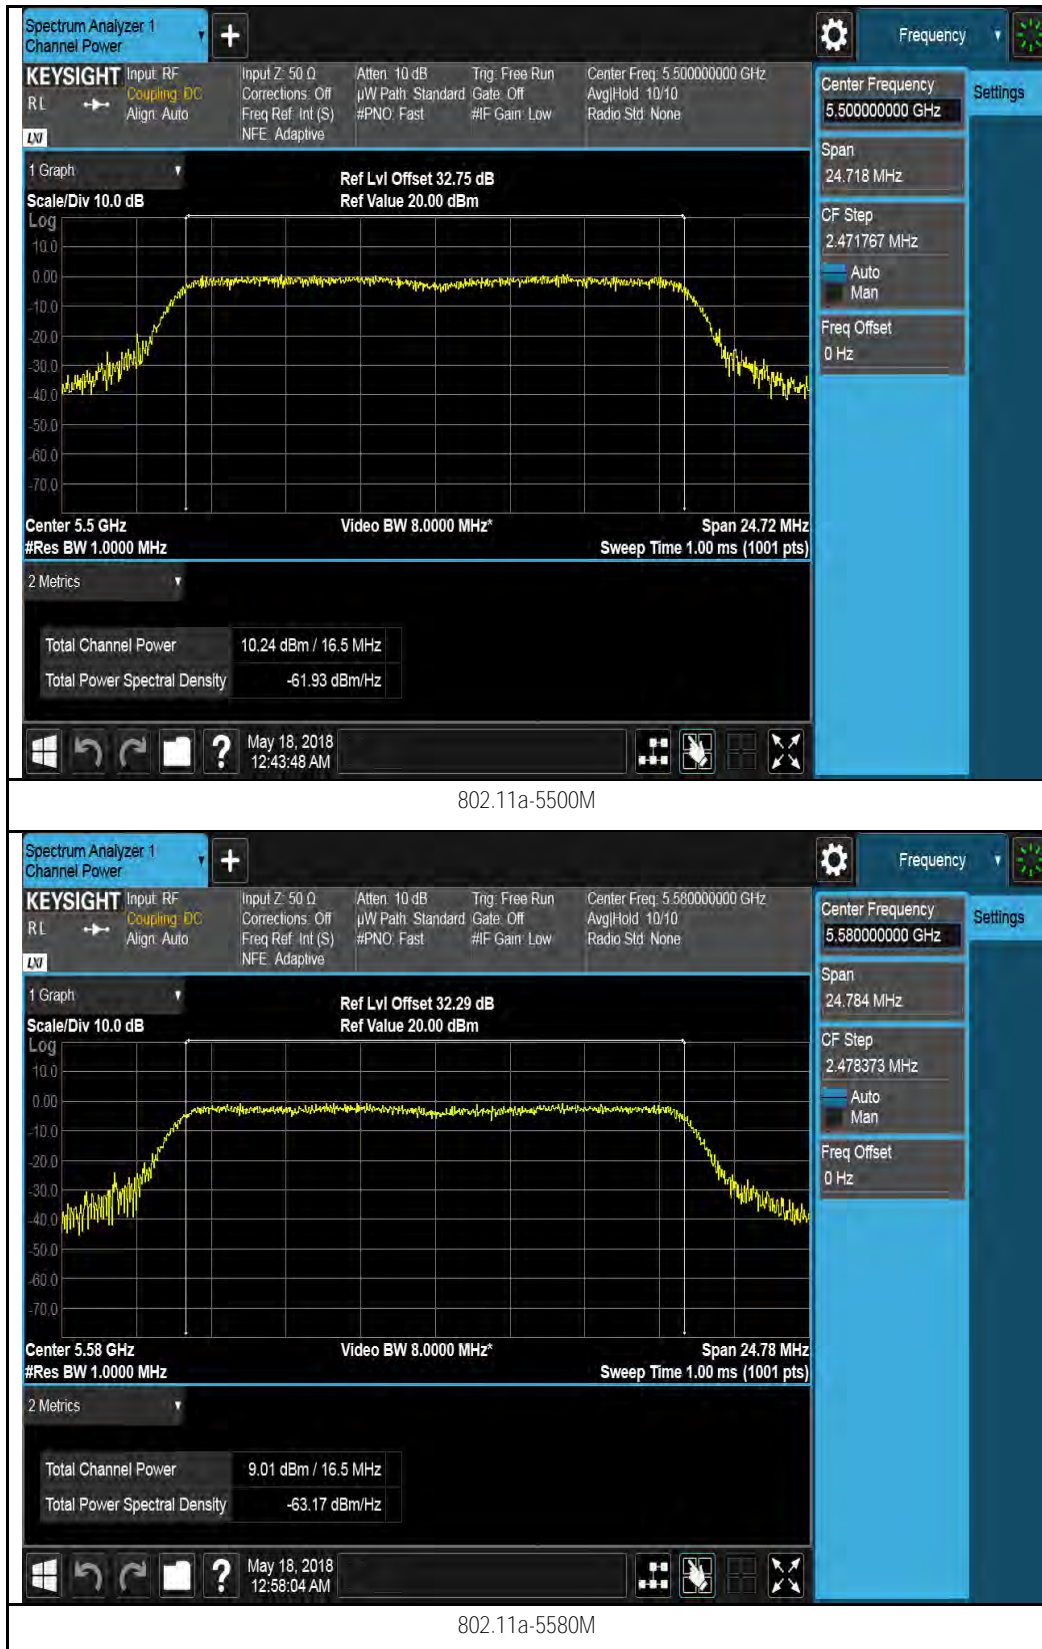

Test Plot for 8x8 mode W56:

Chain 0:

802.11a-5700M

802.11ax20 5500M

802.11ax20 5580M

802.11ax20 5700M

802.11ax40 5510M

802.11ax40 5550M

802.11ax80 5530M

802.11ax80 5610M

Chain 1:

802.11a-5700M

802.11ax20 5500M

802.11ax20 5580M

802.11ax20 5700M

802.11ax40 5510M