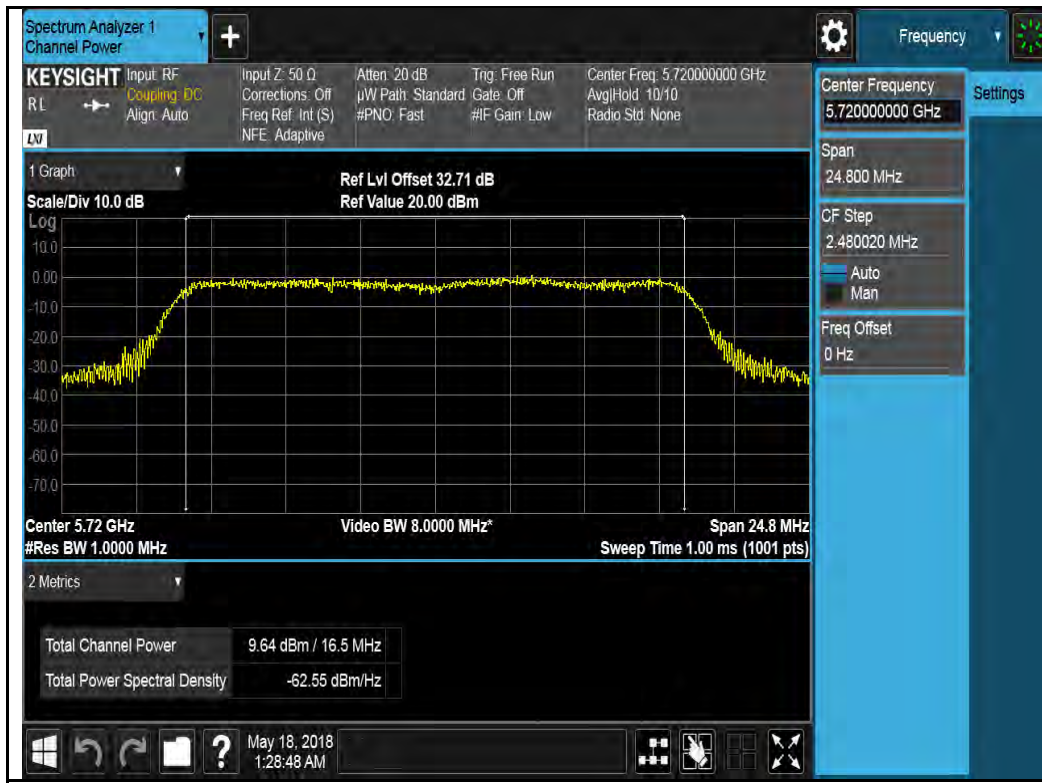

802.11ax20 5700M

802.11ax40 5510M

802.11ax40 5550M

Test Plot for Crossband:
Chain 0:

802.11a-5720M

802.11ax20 5720M

802.11ax40 5710M

802.11ax80 5690M

Chain 1:

802.11a-5720M

802.11ax20 5720M

802.11ax40 5710M

802.11ax80 5690M

Chain 2:

802.11a-5720M

802.11ax20 5720M