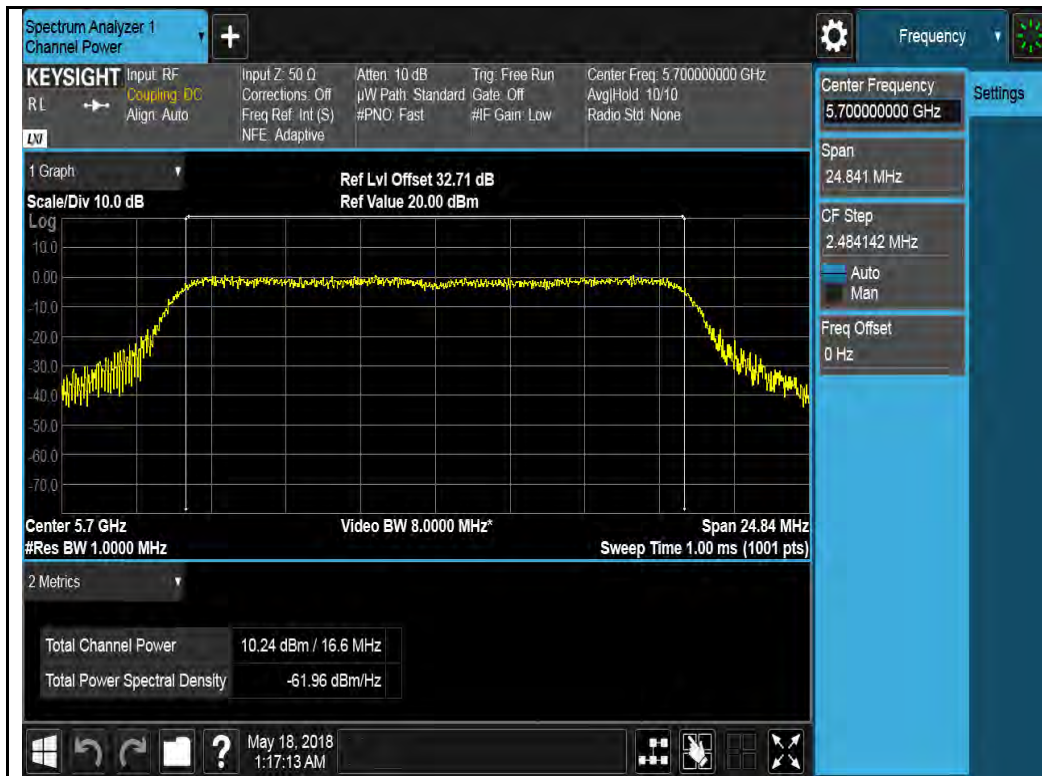

Test Plot for 8x8 mode W56:

Chain 0:

802.11a-5700M

802.11ax20 5500M

802.11ax20 5580M

802.11ax20 5700M

802.11ax40 5510M

802.11ax40 5550M

802.11ax80 5530M

802.11ax80 5610M

Chain 1:

802.11a-5700M

802.11ax20 5500M

802.11ax20 5580M

802.11ax20 5700M

802.11ax40 5510M