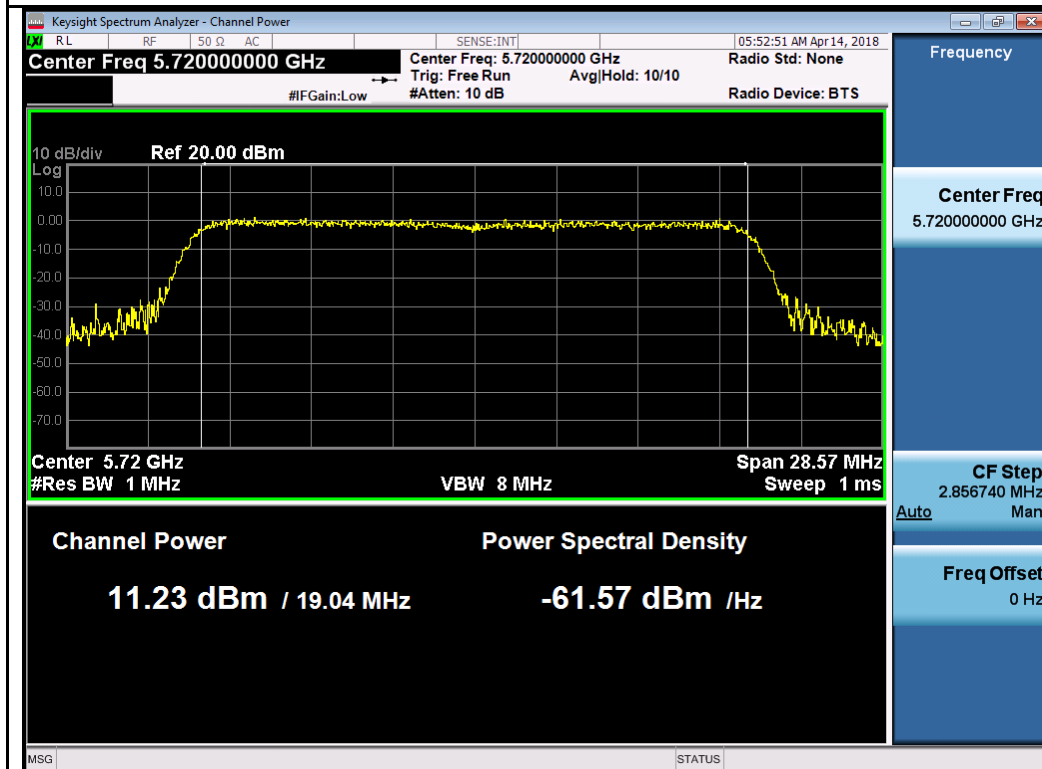

802.11a-5720M