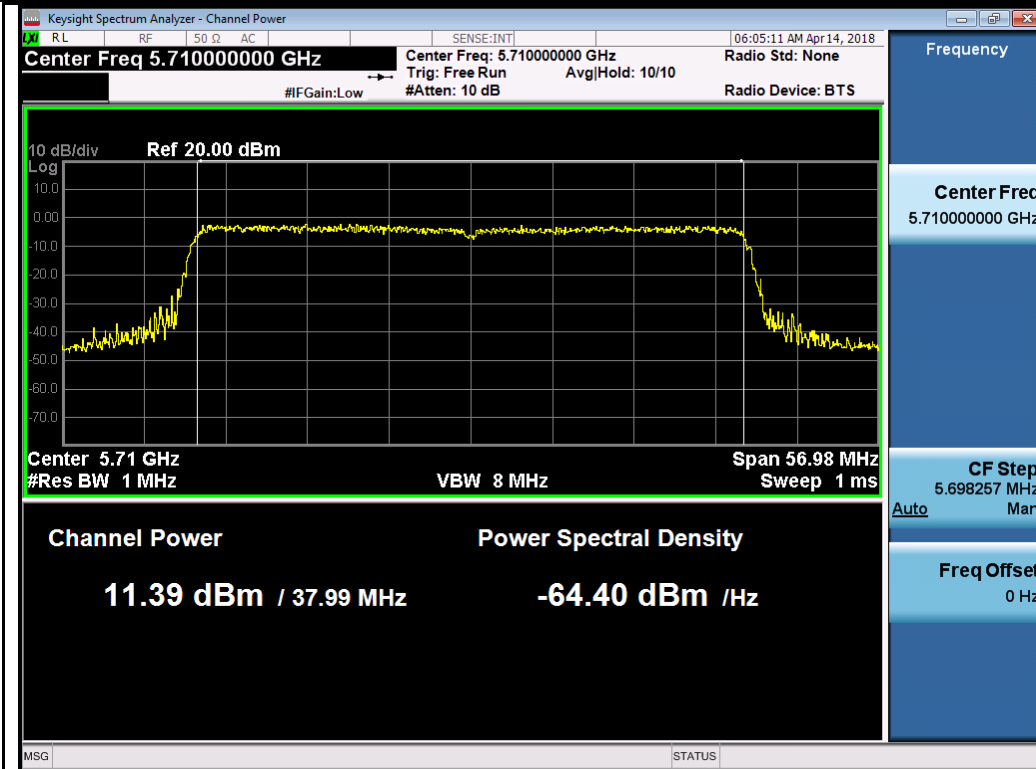

802.11ax20 5700M

802.11ax40 5510M

802.11ax40 5550M

Test Plot for Crossband:
Chain 0:

802.11a-5720M

802.11ax20 5720M

802.11ax40 5710M

802.11ax80 5690M

Chain 1:

802.11a-5720M

802.11ax20 5720M

802.11ax40 5710M

802.11ax80 5690M

Chain 2:

802.11a-5720M

802.11ax20 5720M