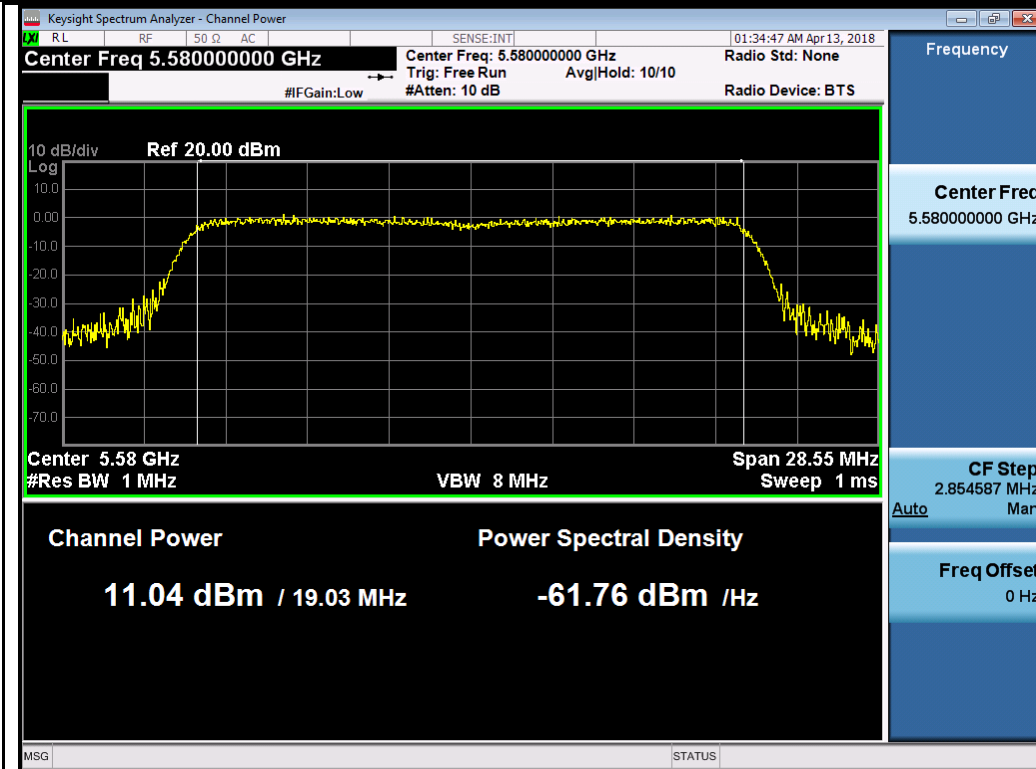

Test Plot for 8x8 mode W56:

Chain 0:

802.11a-5700M

802.11ax20 5500M

802.11ax20 5580M

802.11ax20 5700M

802.11ax40 5510M

802.11ax40 5550M

802.11ax80 5530M

802.11ax80 5610M

Chain 1:

802.11a-5700M

802.11ax20 5500M

802.11ax20 5580M

802.11ax20 5700M

802.11ax40 5510M