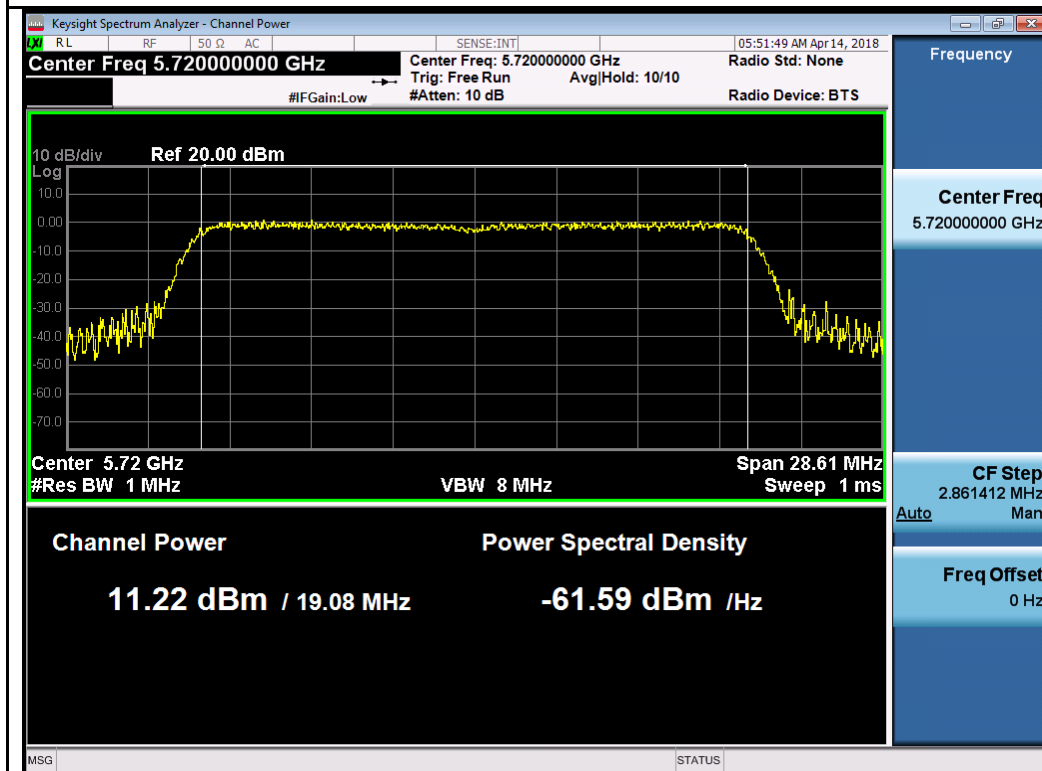

802.11ax20 5700M

802.11ax40 5510M

802.11ax40 5550M

Test Plot for Crossband:
Chain 0:

802.11a-5720M

802.11ax20 5720M

802.11ax40 5710M

802.11ax80 5690M