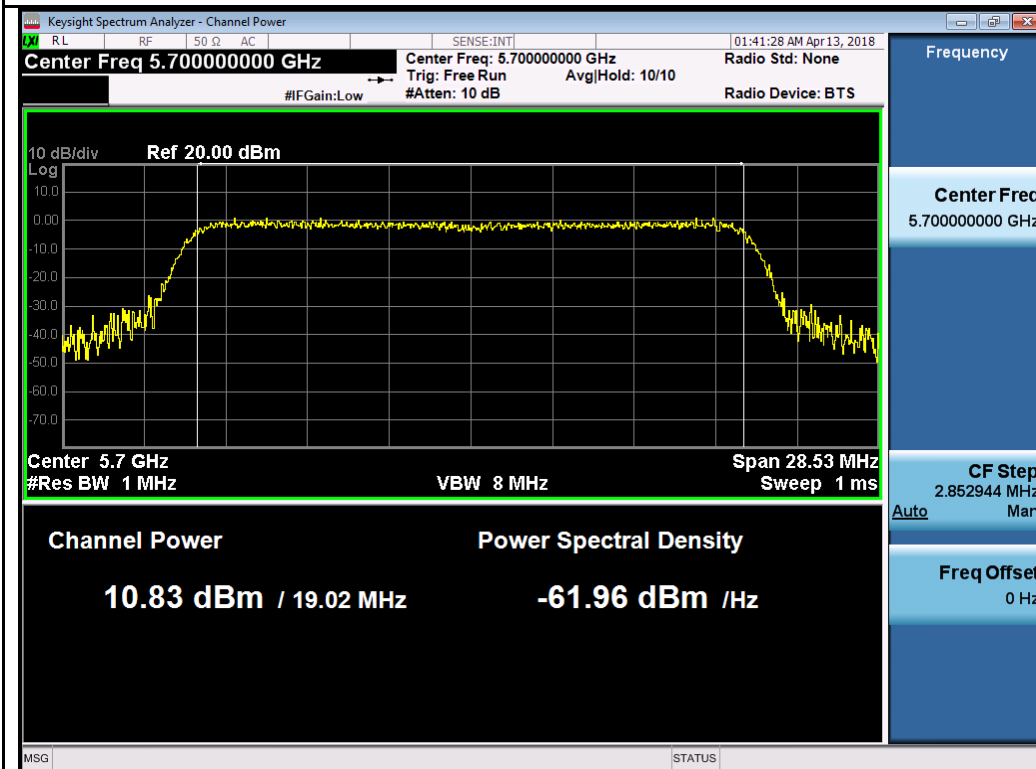

Test Plot for 8x8 mode W56:

Chain 0:

802.11a-5700M

802.11ax20 5500M

802.11ax20 5580M

802.11ax20 5700M

802.11ax40 5510M

802.11ax40 5550M

802.11ax80 5530M

802.11ax80 5610M

Chain 1:

802.11a-5700M

802.11ax20 5500M

802.11ax20 5580M

802.11ax20 5700M

802.11ax40 5510M