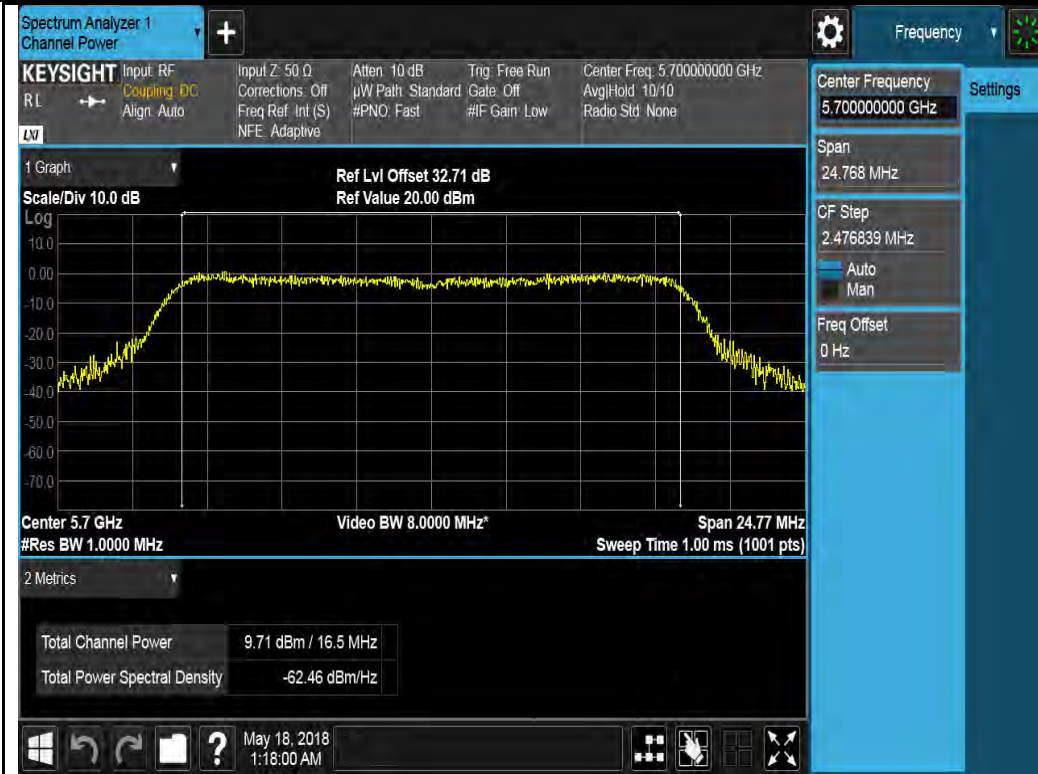

Test Plot for 8x8 mode W56:

Chain 0:

802.11a-5700M

802.11ax20 5500M

802.11ax20 5580M

802.11ax20 5700M

802.11ax40 5510M

802.11ax40 5550M

802.11ax80 5530M

802.11ax80 5610M

Chain 1:

802.11a-5700M

802.11ax20 5500M

802.11ax20 5580M

802.11ax20 5700M

802.11ax40 5510M