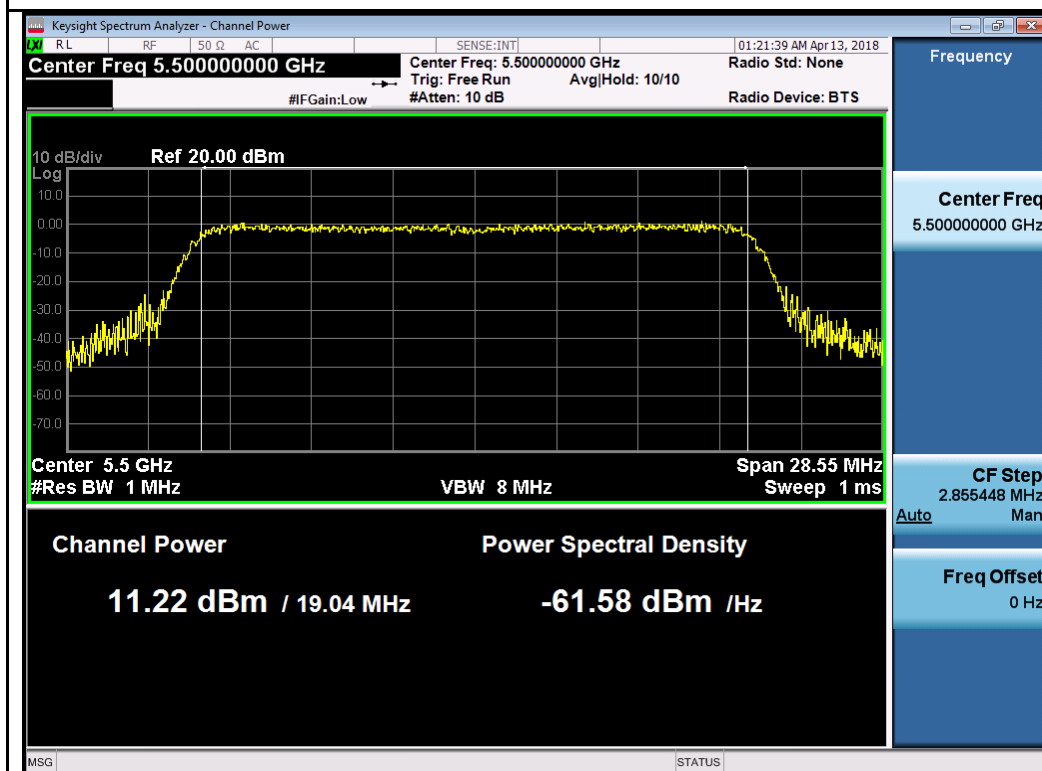

Test Plot for 8x8 mode W56:

Chain 0:

802.11a-5700M

802.11ax20 5500M

802.11ax20 5580M

802.11ax20 5700M

802.11ax40 5510M

802.11ax40 5550M

802.11ax80 5530M

802.11ax80 5610M

Chain 1:

802.11a-5700M

802.11ax20 5500M

802.11ax20 5580M

802.11ax20 5700M

802.11ax40 5510M