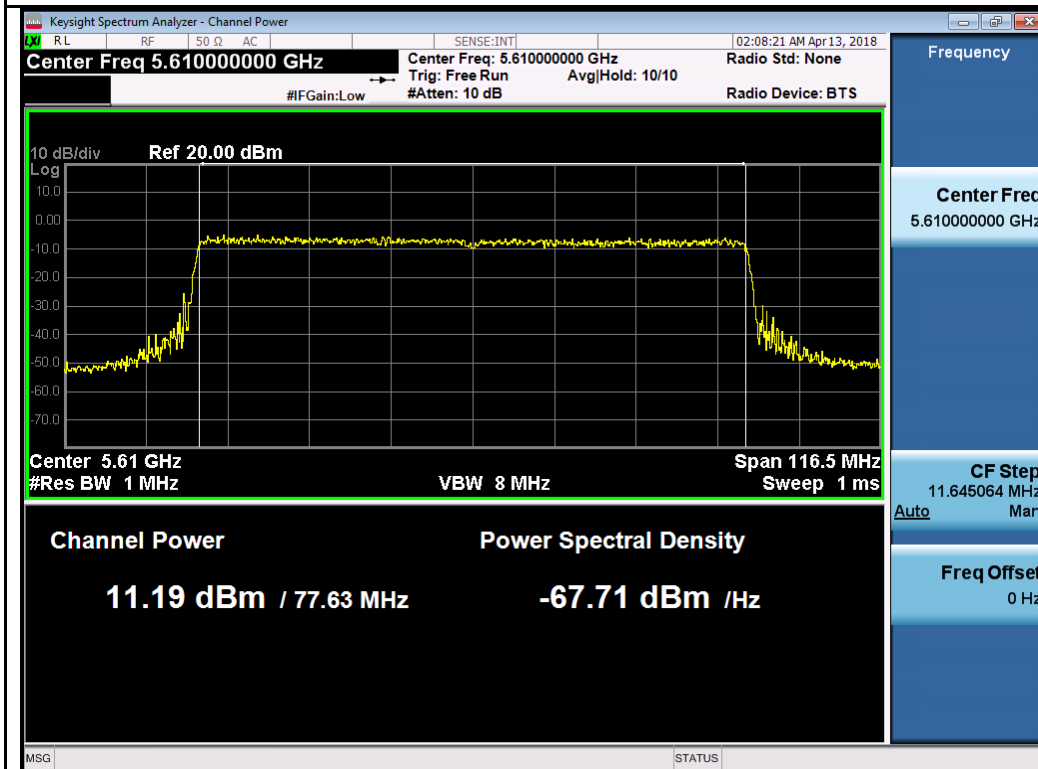

Test Plot for 8x8 mode W56:

Chain 0:

802.11a-5700M

802.11ax20 5500M

802.11ax20 5580M

802.11ax20 5700M

802.11ax40 5510M

802.11ax40 5550M

802.11ax80 5530M

802.11ax80 5610M

Chain 1:

802.11a-5700M

802.11ax20 5500M

802.11ax20 5580M

802.11ax20 5700M

802.11ax40 5510M