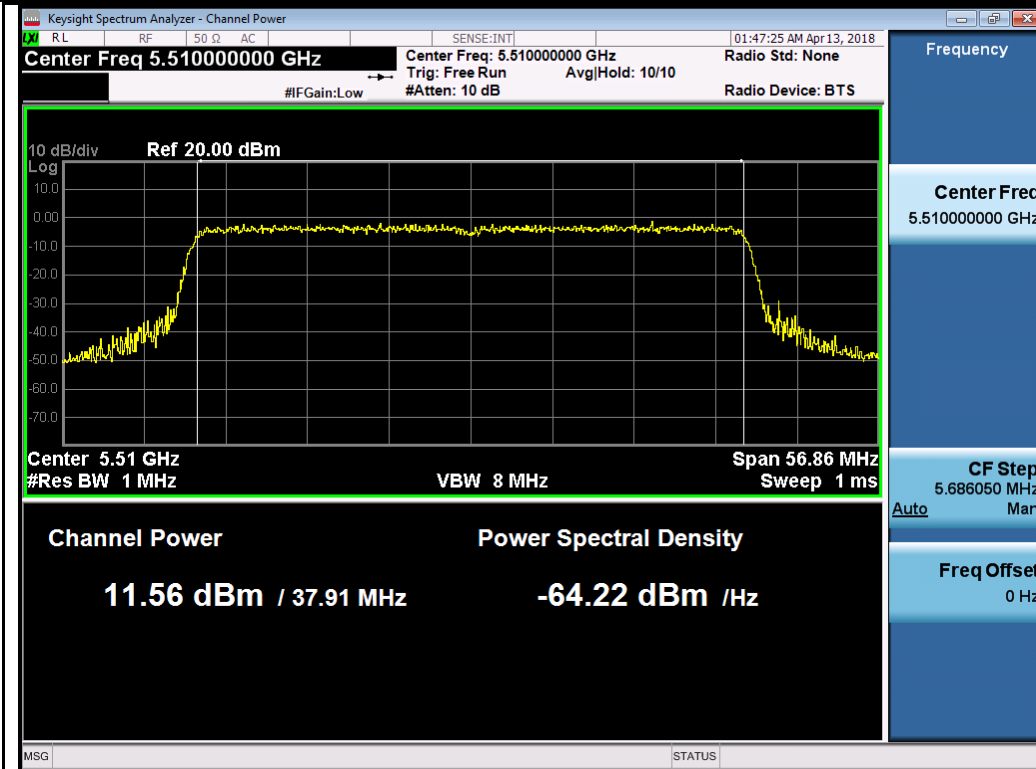

Test Plot for 8x8 mode W56:

Chain 0:

802.11a-5700M

802.11ax20 5500M

802.11ax20 5580M

802.11ax20 5700M

802.11ax40 5510M

802.11ax40 5550M

802.11ax80 5530M

802.11ax80 5610M

Chain 1:

802.11a-5700M

802.11ax20 5500M

802.11ax20 5580M

802.11ax20 5700M

802.11ax40 5510M