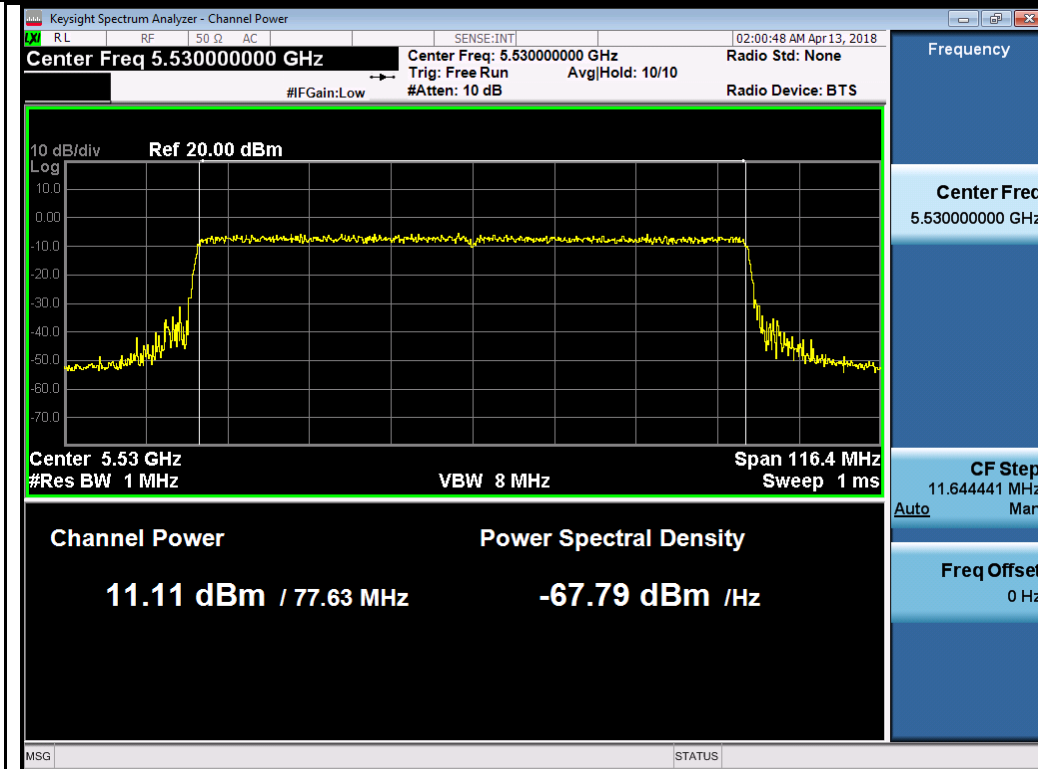

Test Plot for 8x8 mode W56:

Chain 0:

802.11a-5700M

802.11ax20 5500M

802.11ax20 5580M

802.11ax20 5700M

802.11ax40 5510M

802.11ax40 5550M

802.11ax80 5530M

802.11ax80 5610M

Chain 1:

802.11a-5700M

802.11ax20 5500M

802.11ax20 5580M

802.11ax20 5700M

802.11ax40 5510M