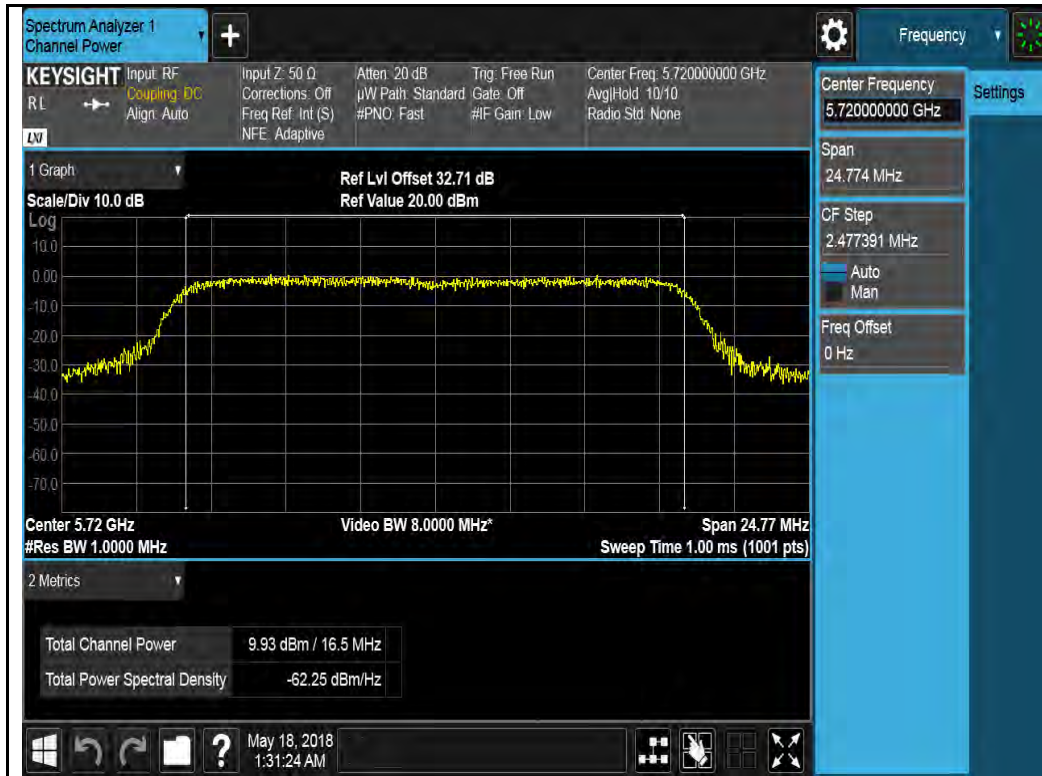

802.11ax20 5700M

802.11ax40 5510M

802.11ax40 5550M

Test Plot for Crossband:
Chain 0:

802.11a-5720M

802.11ax20 5720M

802.11ax40 5710M

802.11ax80 5690M

Chain 1:

802.11a-5720M

802.11ax20 5720M

802.11ax40 5710M

802.11ax80 5690M

Chain 2:

802.11a-5720M

802.11ax20 5720M