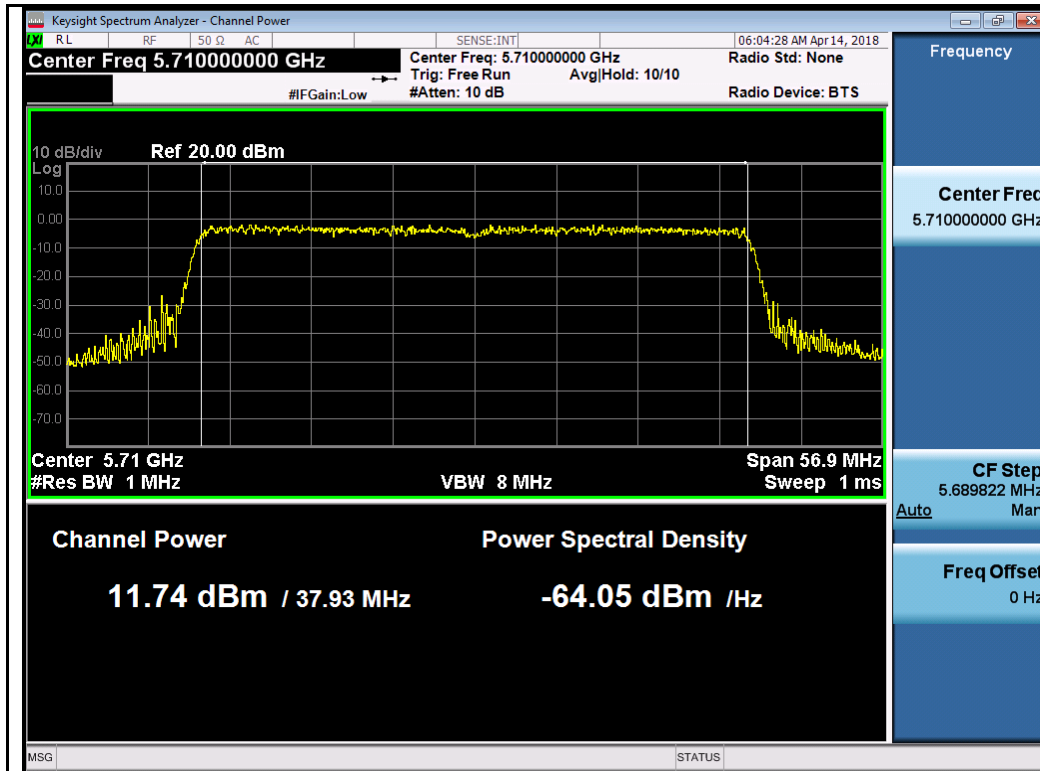

802.11ax20 5700M

802.11ax40 5510M

802.11ax40 5550M

Test Plot for Crossband:
Chain 0:

802.11a-5720M

802.11ax20 5720M

802.11ax40 5710M

802.11ax80 5690M

Chain 1:

802.11a-5720M

802.11ax20 5720M

802.11ax40 5710M

802.11ax80 5690M

Chain 2:

802.11a-5720M

802.11ax20 5720M