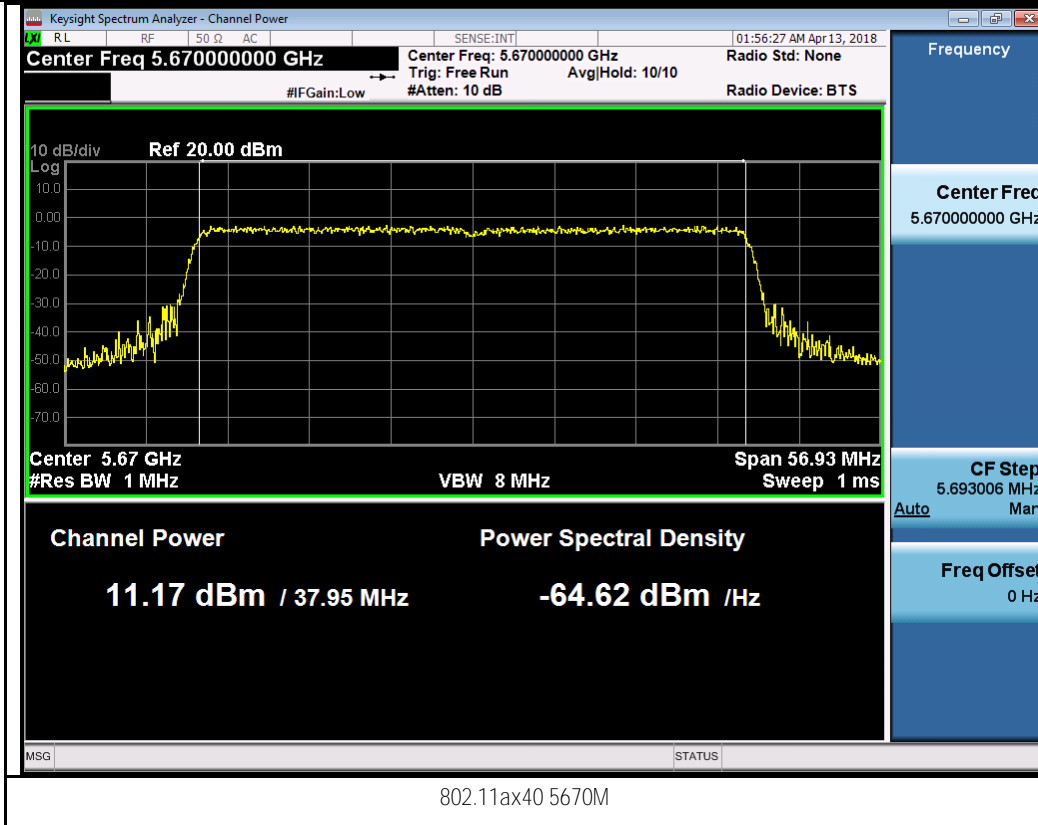

Test Plot for 8x8 mode W56:

Chain 0:

802.11a-5700M

802.11ax20 5500M

802.11ax20 5580M

802.11ax20 5700M

802.11ax40 5510M

802.11ax40 5550M

802.11ax80 5530M

802.11ax80 5610M

Chain 1:

802.11a-5700M

802.11ax20 5500M

802.11ax20 5580M

802.11ax20 5700M

802.11ax40 5510M