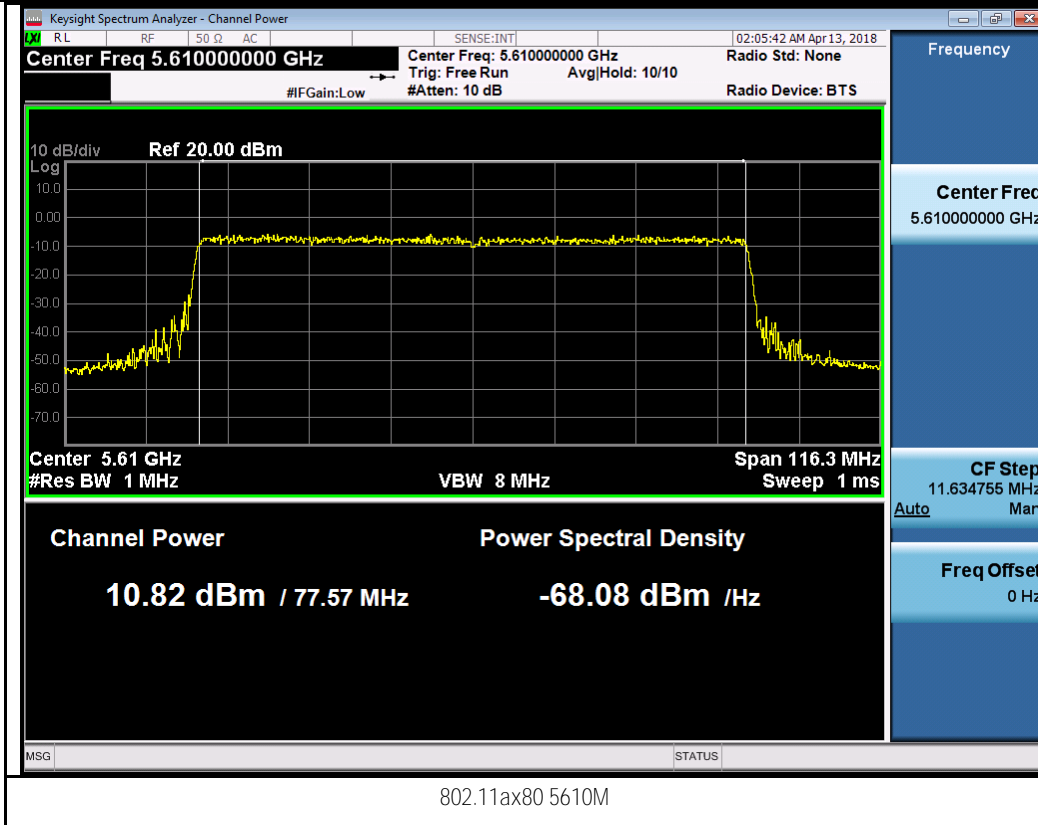

802.11ax20 5700M

802.11ax40 5510M

802.11ax40 5550M

Test Plot for Crossband:
Chain 0:

802.11a-5720M

802.11ax20 5720M

802.11ax40 5710M

802.11ax80 5690M

Chain 1:

802.11a-5720M

802.11ax20 5720M

802.11ax40 5710M

802.11ax80 5690M

Chain 2:

802.11a-5720M

802.11ax20 5720M