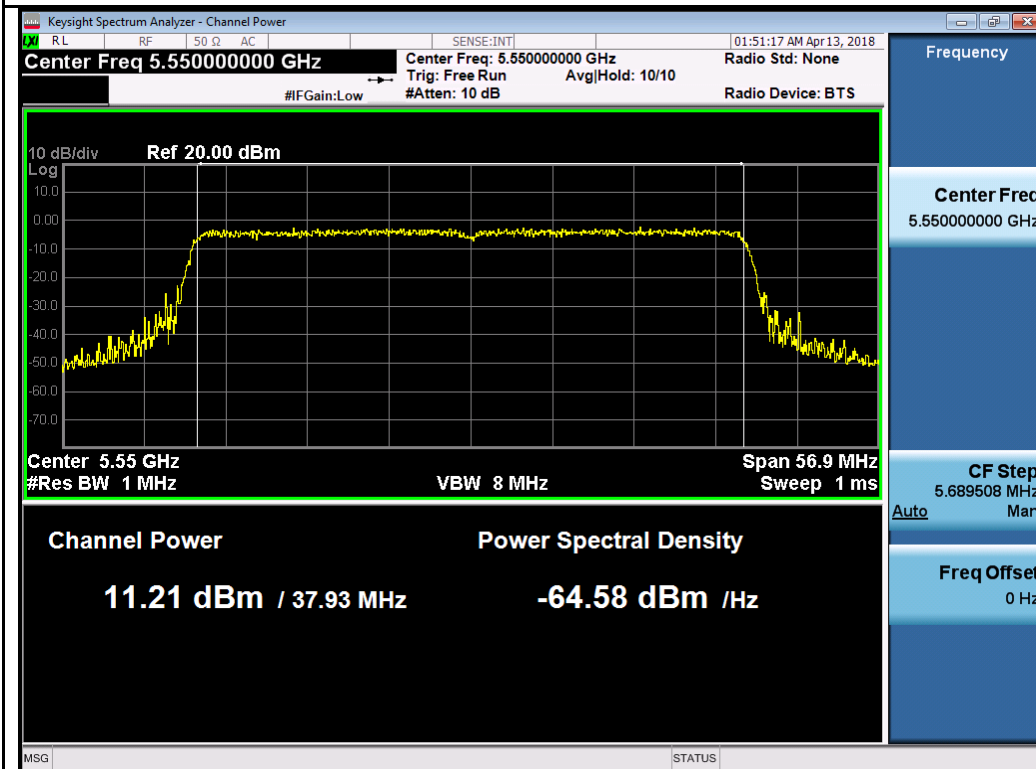

Test Plot for 8x8 mode W56:

Chain 0:

802.11a-5700M

802.11ax20 5500M

802.11ax20 5580M

802.11ax20 5700M

802.11ax40 5510M

802.11ax40 5550M

802.11ax80 5530M

802.11ax80 5610M

Chain 1:

802.11a-5700M

802.11ax20 5500M

802.11ax20 5580M

802.11ax20 5700M

802.11ax40 5510M