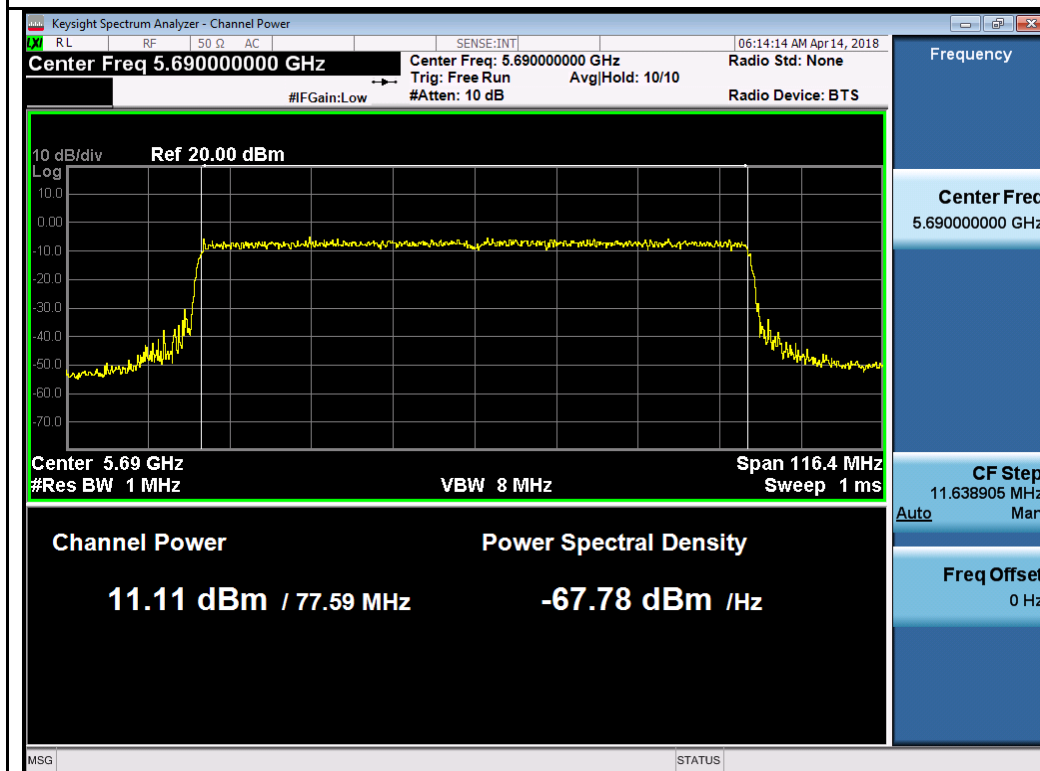

802.11ax20 5700M

802.11ax40 5510M

802.11ax40 5550M

Test Plot for Crossband:
Chain 0:

802.11a-5720M

802.11ax20 5720M

802.11ax40 5710M

802.11ax80 5690M

Chain 1:

802.11a-5720M

802.11ax20 5720M

802.11ax40 5710M

802.11ax80 5690M

Chain 2:

802.11a-5720M

802.11ax20 5720M