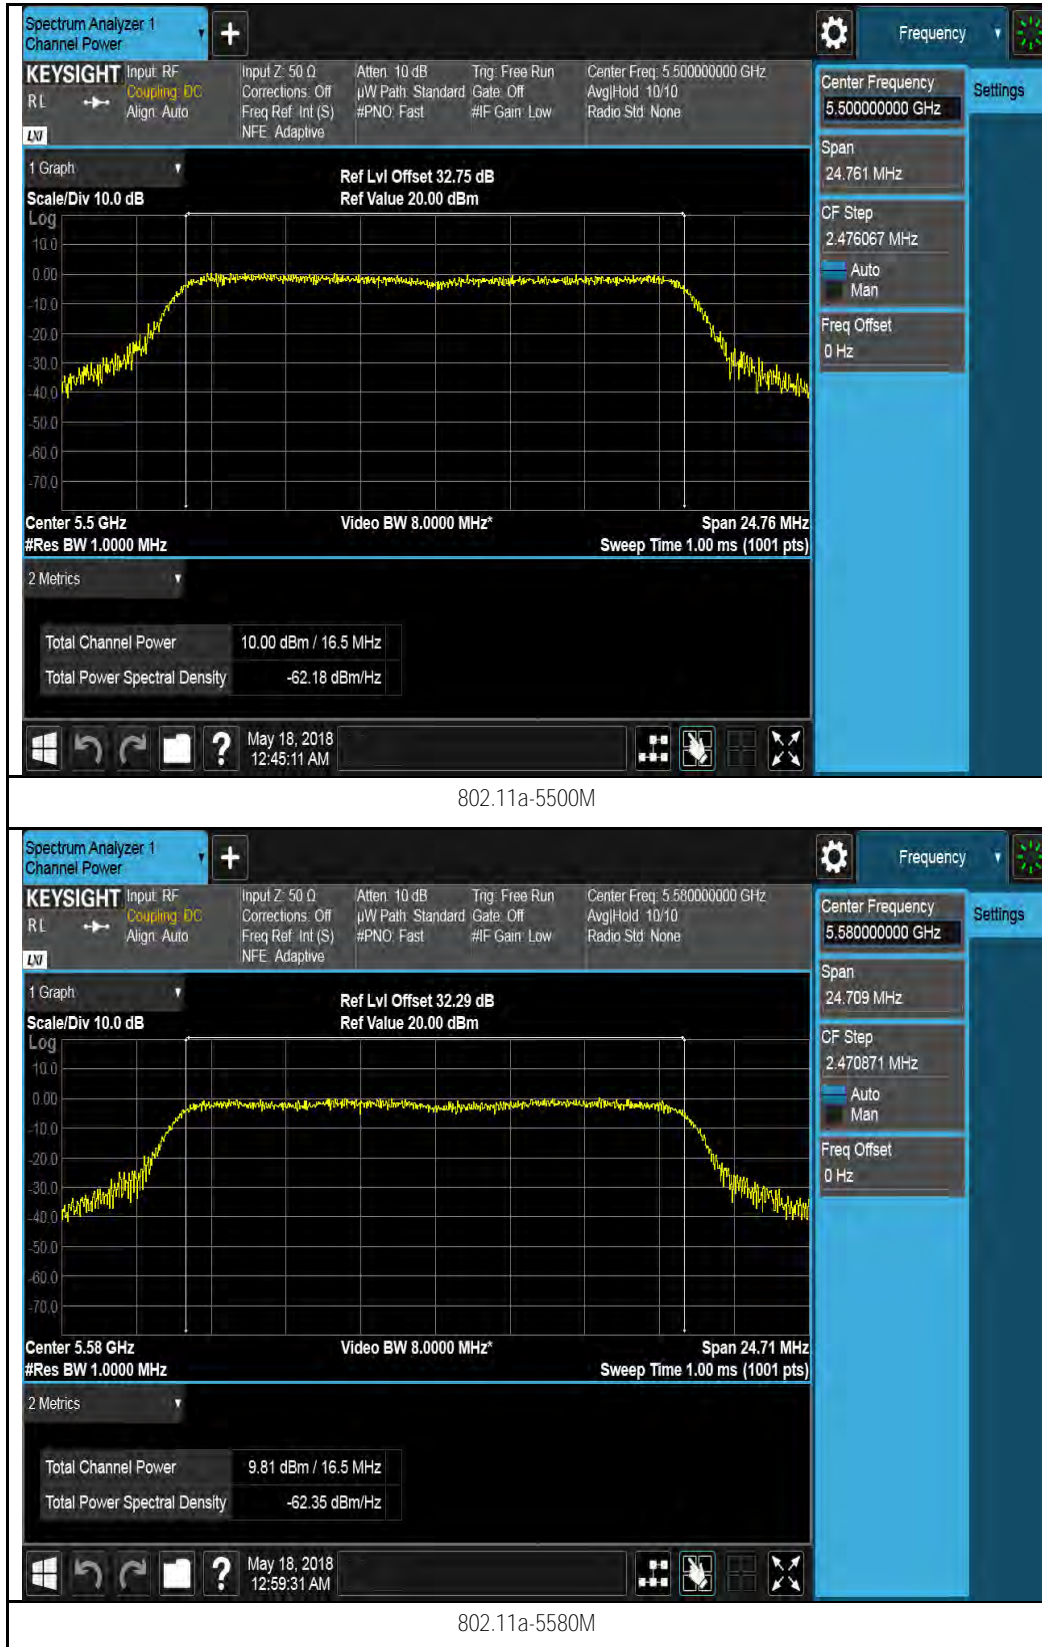

Test Plot for 8x8 mode W56:

Chain 0:

802.11a-5700M

802.11ax20 5500M

802.11ax20 5580M

802.11ax20 5700M

802.11ax40 5510M

802.11ax40 5550M

802.11ax80 5530M

802.11ax80 5610M

Chain 1:

802.11a-5700M

802.11ax20 5500M

802.11ax20 5580M

802.11ax20 5700M

802.11ax40 5510M