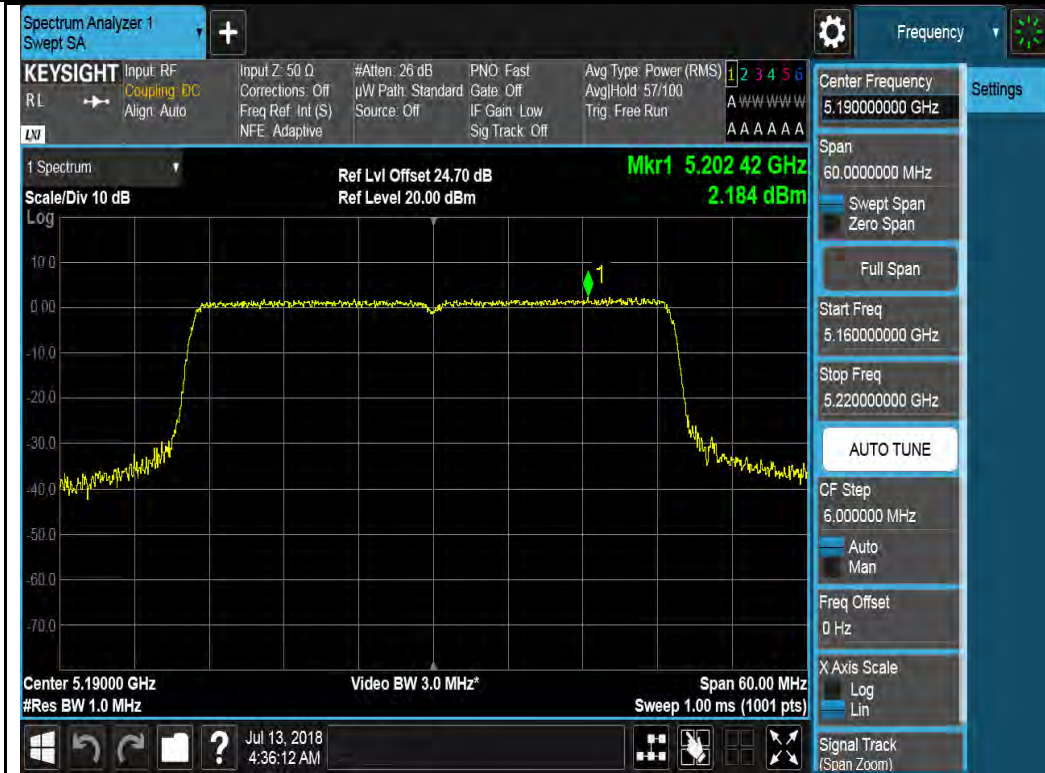

Test Plot for 4x4 mode W52:

Chain 0:

802.11a-5240M

802.11n-HT20 5180M

802.11n-HT20 5200M

802.11n-HT20 5240M

802.11n-HT40 5190M

802.11n-HT40 5230M

Chain 1:

802.11a-5180M

802.11a-5200M

802.11a-5240M

802.11n-HT20 5180M

802.11n-HT20 5200M

802.11n-HT20 5240M

802.11n-HT40 5190M