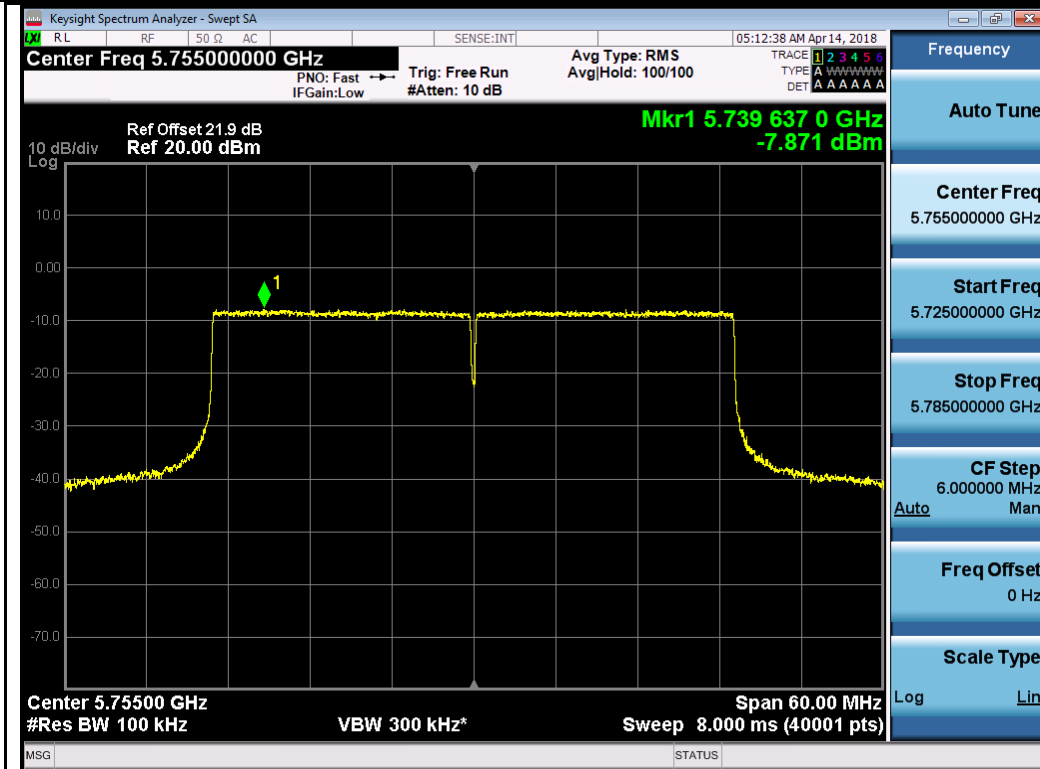

802.11ax40 5755M

802.11ax40 5795M