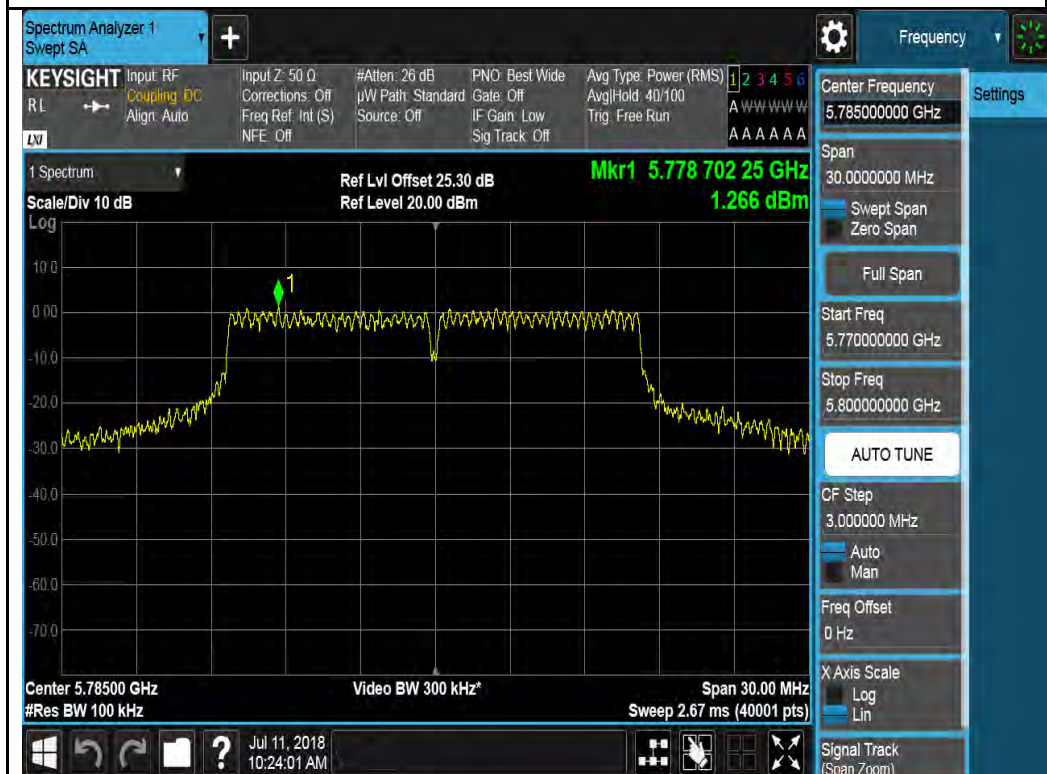

802.11a-5745M