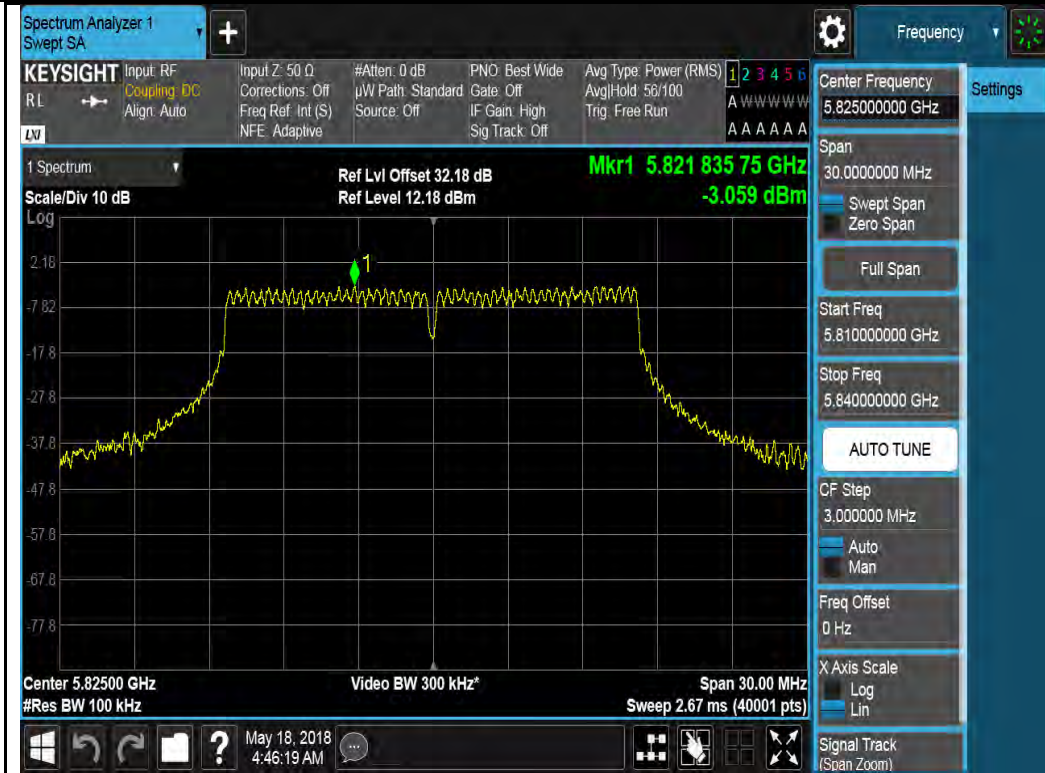

802.11a-5785M

802.11a-5825M

802.11ax20 5745M

802.11ax20 5785M

802.11ax20 5825M

802.11ax40 5755M

802.11ax40 5795M

PSD measurement result for 4x4 mode 5.2GHz