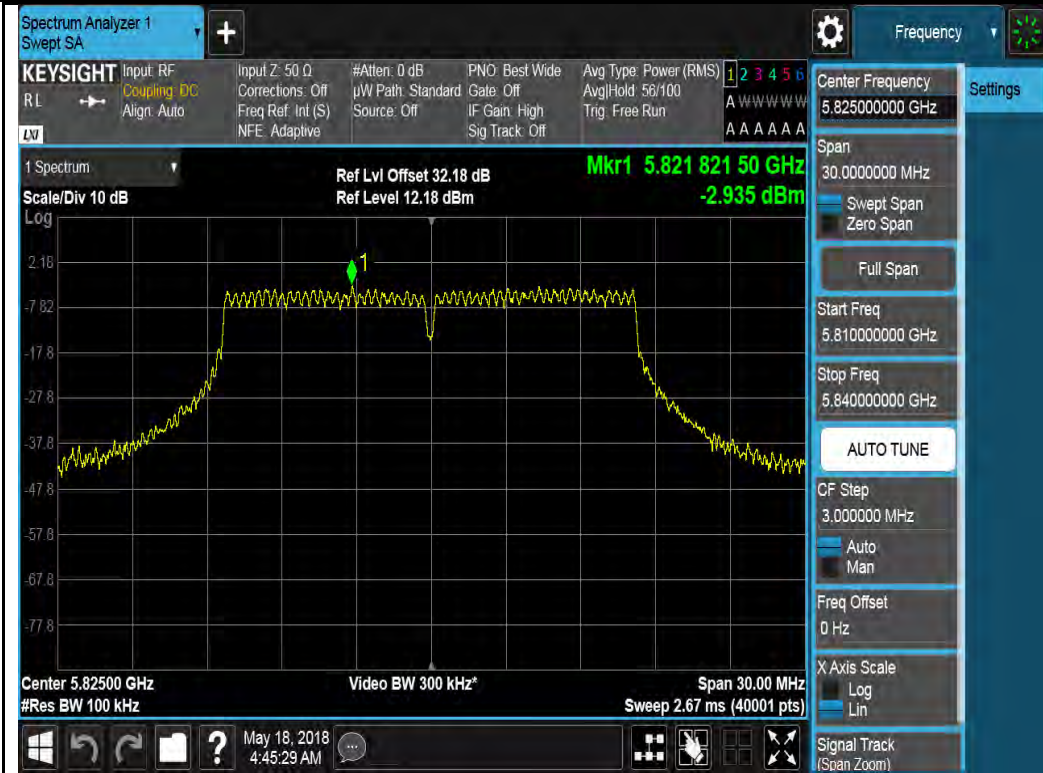

802.11a-5825M

802.11ax20 5745M