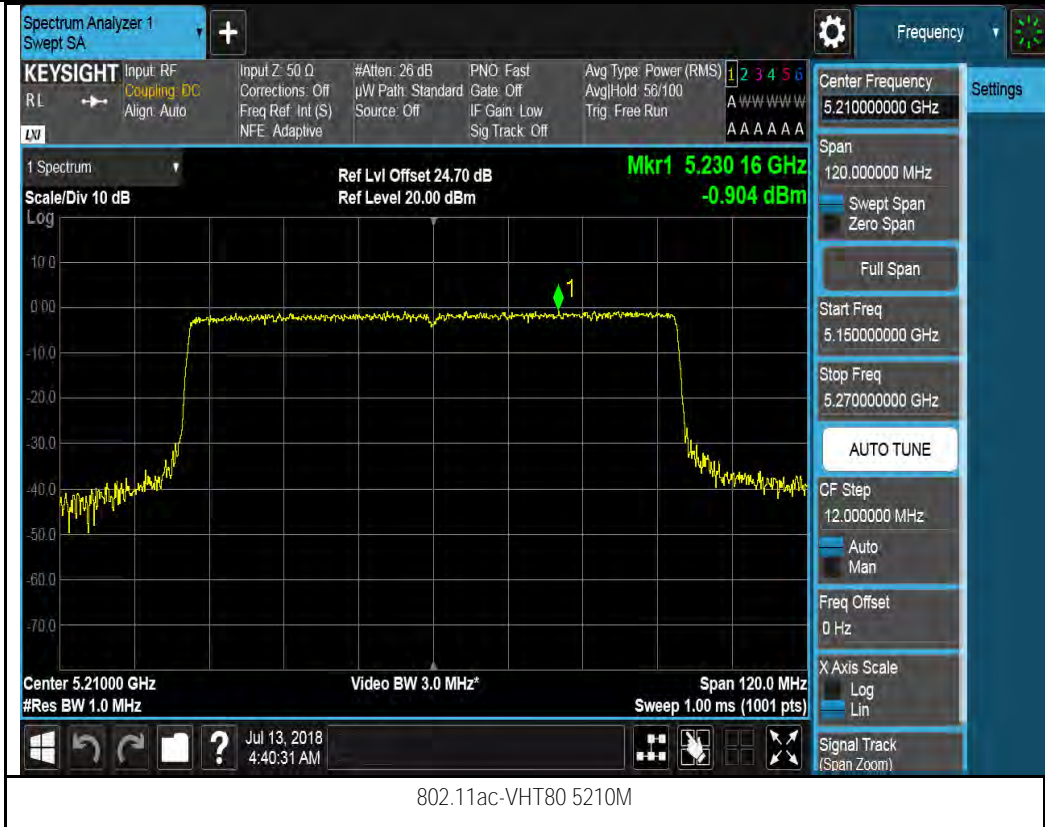

Test Plot for 4x4 mode W52:

Chain 0:

802.11a-5240M

802.11n-HT20 5180M

802.11n-HT20 5200M

802.11n-HT20 5240M

802.11n-HT40 5190M

802.11n-HT40 5230M