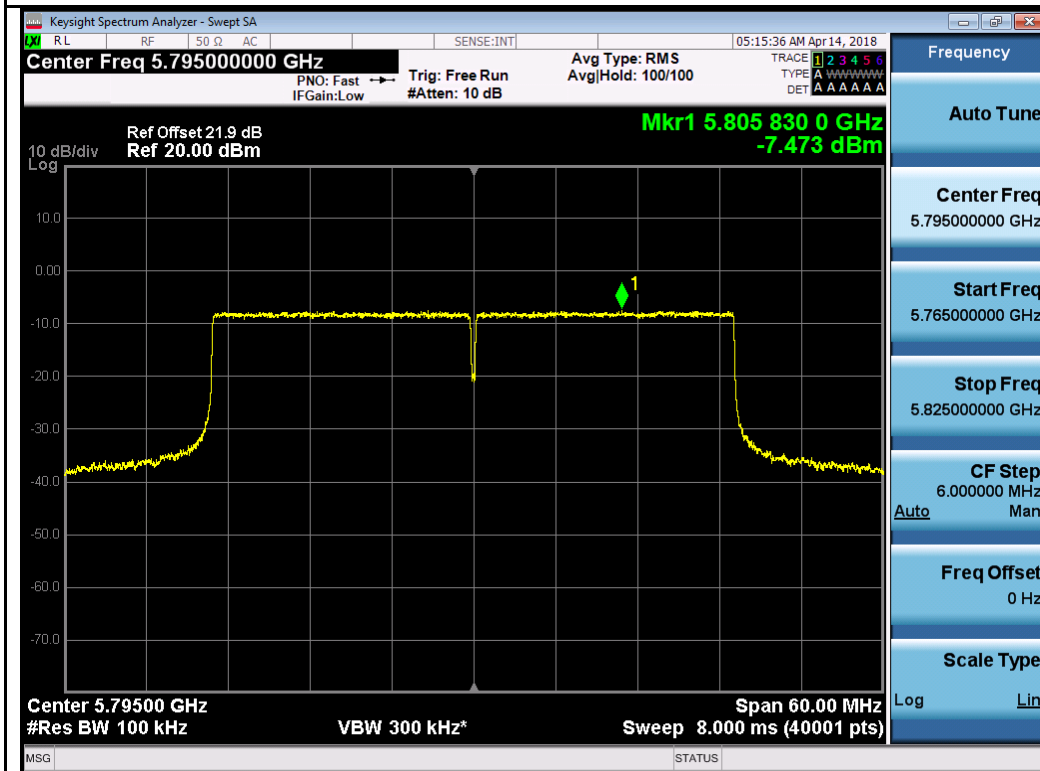

802.11a-5785M

802.11a-5825M

802.11ax20 5745M

802.11ax20 5785M

802.11ax20 5825M

802.11ax40 5755M

802.11ax40 5795M

PSD measurement result for 4x4 mode 5.2GHz