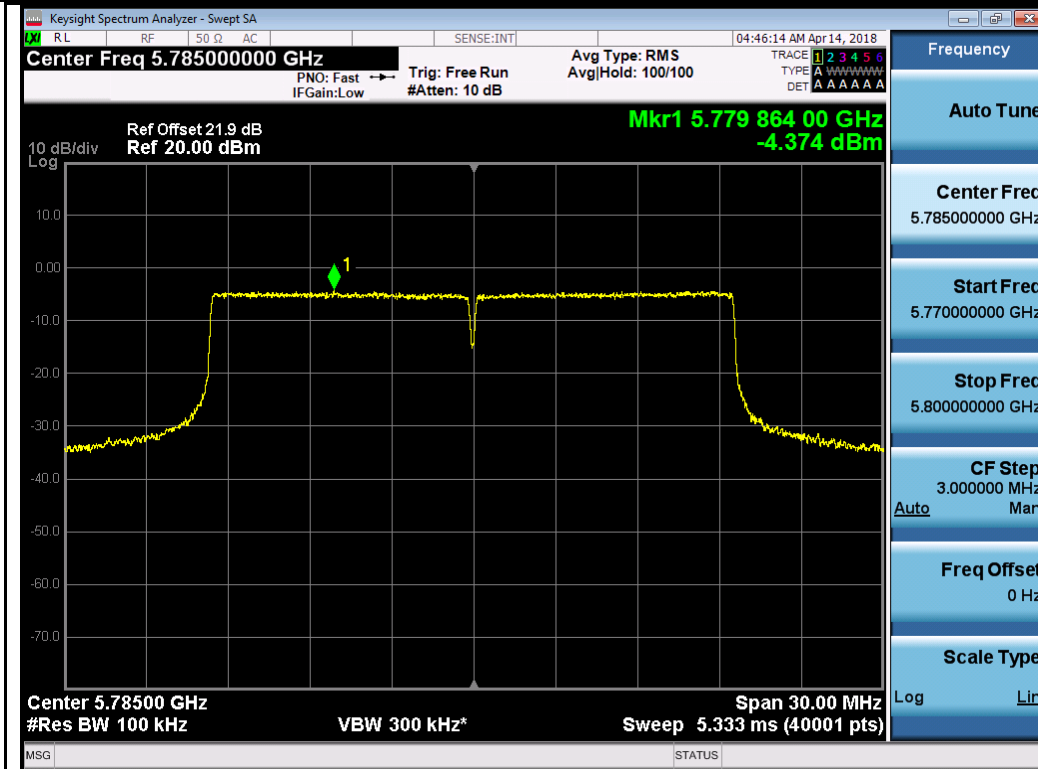

802.11a-5785M

802.11a-5825M

802.11ax20 5745M

802.11ax20 5785M

802.11ax20 5825M

802.11ax40 5755M

802.11ax40 5795M

PSD measurement result for 4x4 mode 5.2GHz

Test mode	Freq (MHz)	CH	Conducted Power (dBm)					Limit (dBm)	Result
			Chain No.						
			0	1	2	3	Total		
802.11a	5180	Low	8.24	7.75	8.60	9.22	14.51	16.73	Pass
	5200	Mid	10.11	9.89	10.73	11.08	16.50	16.73	Pass
	5240	High	9.79	9.51	10.36	10.93	16.20	16.73	Pass
802.11ax-20	5180	Low	8.11	7.92	8.43	9.09	14.43	16.73	Pass
	5200	Mid	9.71	8.84	10.15	10.50	15.87	16.73	Pass
	5240	High	9.38	9.73	10.11	10.73	16.04	16.73	Pass
802.11ax-40	5190	Low	2.18	1.58	2.16	2.42	8.12	16.73	Pass
	5230	Mid	7.75	7.24	7.77	8.60	13.89	16.73	Pass
802.11ax-80	5210	High	-0.90	-0.76	-0.76	-0.24	5.36	16.73	Pass