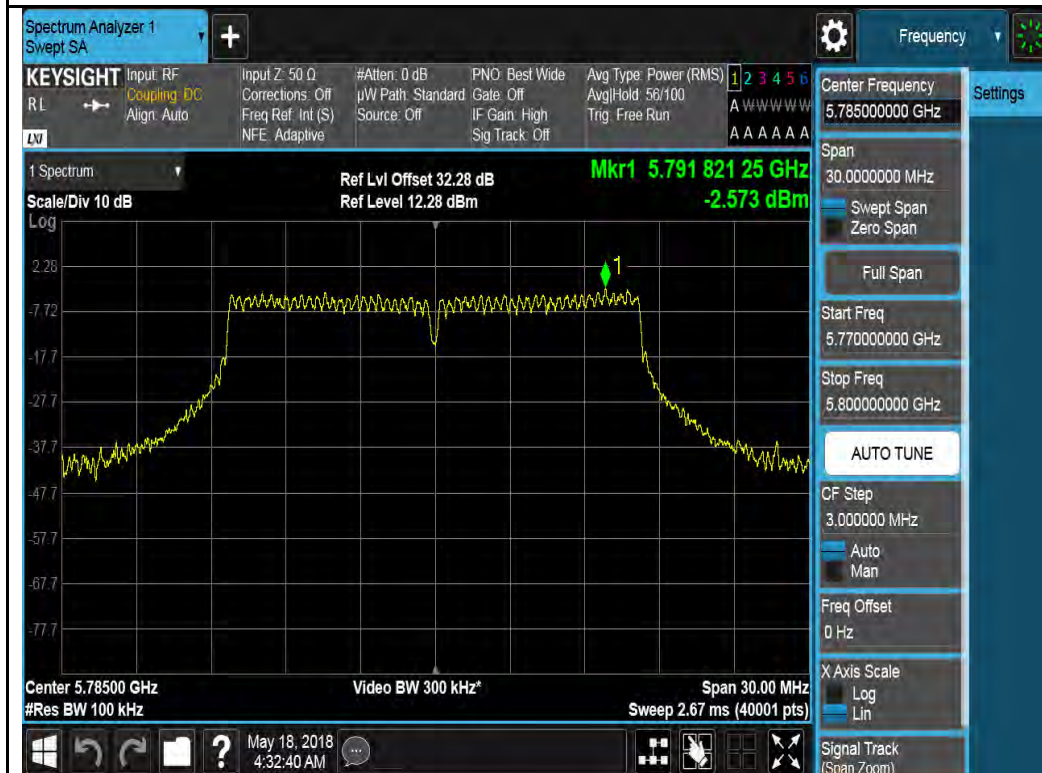

802.11a-5745M