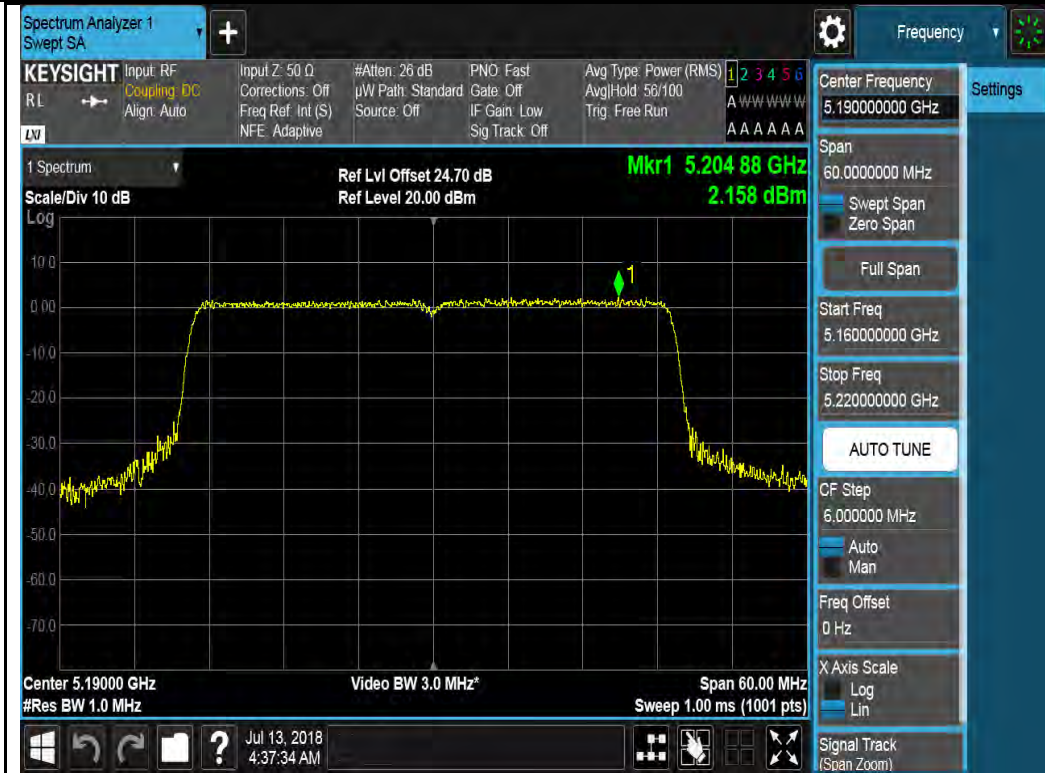

Chain 1:

802.11a-5180M

802.11a-5200M

802.11a-5240M

802.11n-HT20 5180M

802.11n-HT20 5200M

802.11n-HT20 5240M

802.11n-HT40 5190M

802.11n-HT40 5230M

Chain 2:

802.11a-5180M

802.11a-5200M

802.11a-5240M

802.11n-HT20 5180M

802.11n-HT20 5200M

802.11n-HT20 5240M

Chain 3:

802.11a-5180M

802.11a-5200M

802.11a-5240M

802.11n-HT20 5180M

802.11n-HT20 5200M

802.11n-HT20 5240M

Test Plot for 4x4 mode W58: