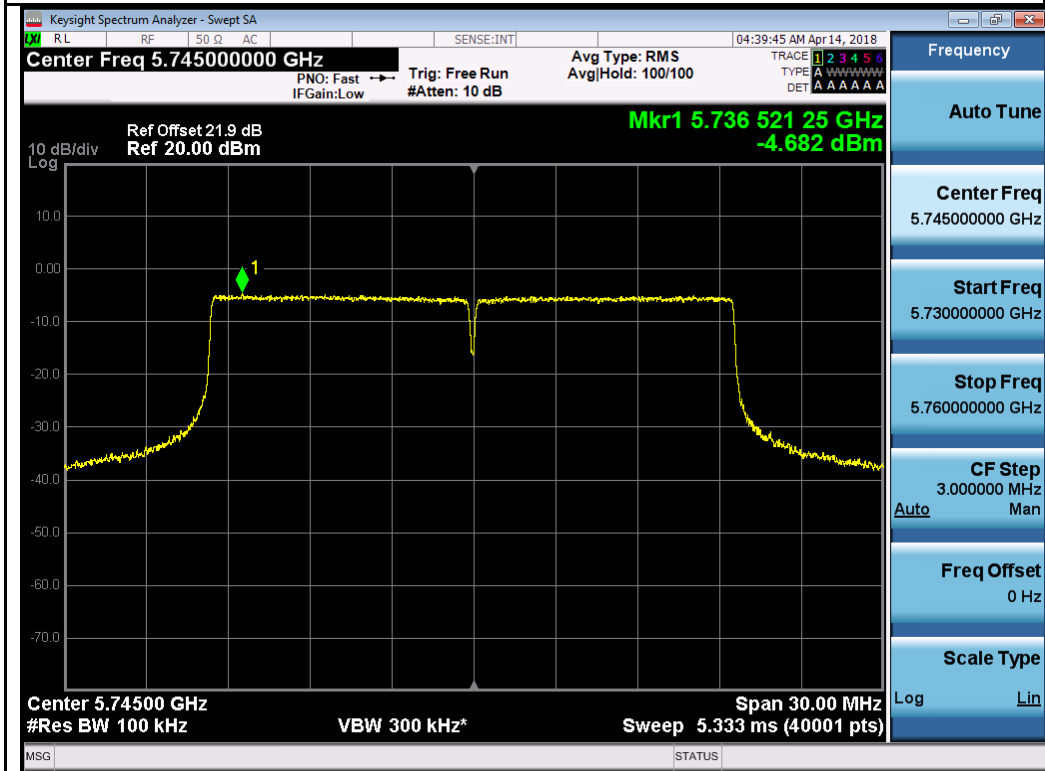

802.11a-5785M

802.11a-5825M

802.11ax20 5745M

802.11ax20 5785M

802.11ax20 5825M

802.11ax40 5755M

802.11ax40 5795M

PSD measurement result for 4x4 mode 5.2GHz