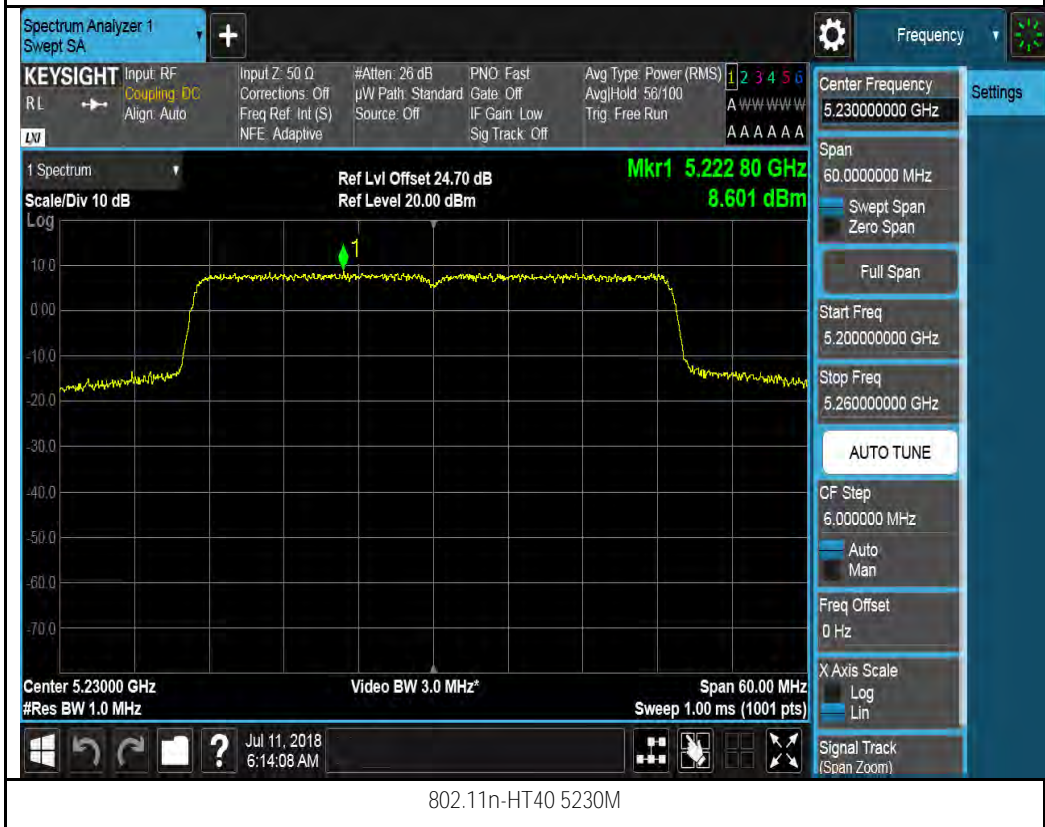

Chain 3:

802.11a-5180M

802.11a-5200M

802.11a-5240M

802.11n-HT20 5180M

802.11n-HT20 5200M

802.11n-HT20 5240M

Test Plot for 4x4 mode W58: