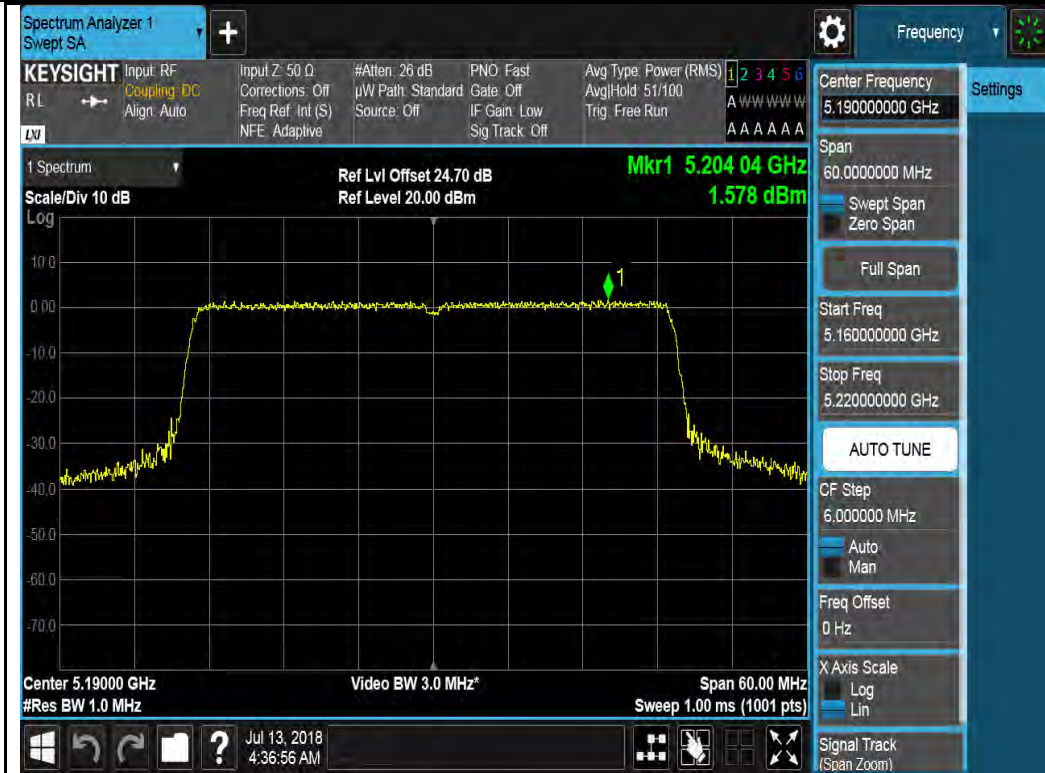

Test Plot for 4x4 mode W52:

Chain 0:

802.11a-5240M

802.11n-HT20 5180M

802.11n-HT20 5200M

802.11n-HT20 5240M

802.11n-HT40 5190M

802.11n-HT40 5230M

Chain 1:

802.11a-5180M

802.11a-5200M

802.11a-5240M

802.11n-HT20 5180M

802.11n-HT20 5200M

802.11n-HT20 5240M

802.11n-HT40 5190M

802.11n-HT40 5230M

Chain 2:

802.11a-5180M

802.11a-5200M

802.11a-5240M

802.11n-HT20 5180M

802.11n-HT20 5200M

802.11n-HT20 5240M