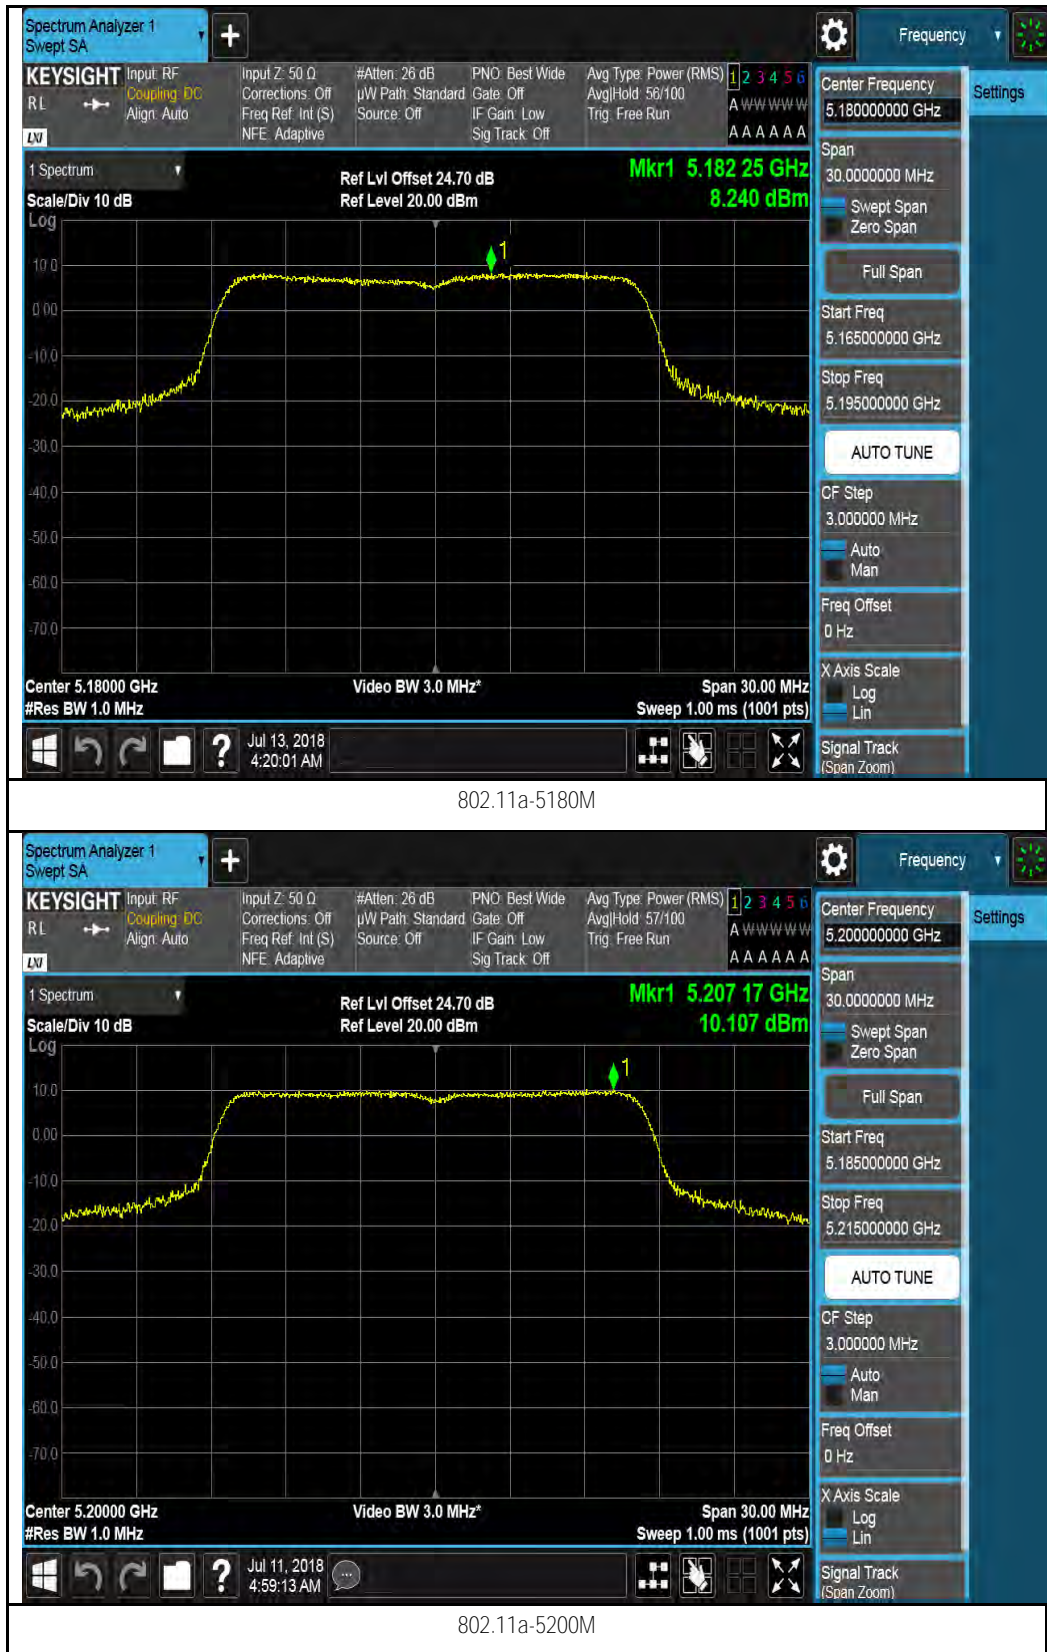

Test Plot for 4x4 mode W52:

Chain 0: