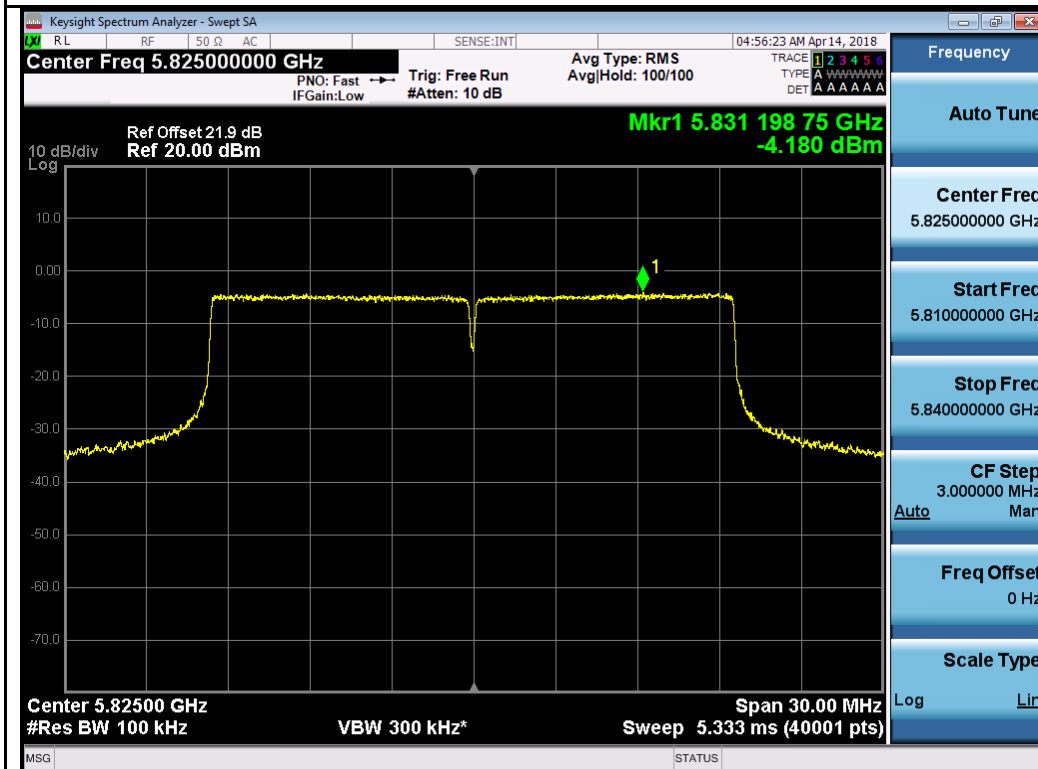

802.11a-5785M

802.11a-5825M

802.11ax20 5745M

802.11ax20 5785M

802.11ax20 5825M

802.11ax40 5755M

802.11ax40 5795M

PSD measurement result for 4x4 mode 5.2GHz

Test mode	Freq (MHz)	CH	Conducted Power (dBm)					Limit (dBm)	Result
			Chain No.						
			0	1	2	3	Total		
802.11a	5180	Low	8.24	7.75	8.60	9.22	14.51	16.73	Pass
	5200	Mid	10.11	9.89	10.73	11.08	16.50	16.73	Pass
	5240	High	9.79	9.51	10.36	10.93	16.20	16.73	Pass
802.11ax-20	5180	Low	8.11	7.92	8.43	9.09	14.43	16.73	Pass
	5200	Mid	9.71	8.84	10.15	10.50	15.87	16.73	Pass
	5240	High	9.38	9.73	10.11	10.73	16.04	16.73	Pass
802.11ax-40	5190	Low	2.18	1.58	2.16	2.42	8.12	16.73	Pass
	5230	Mid	7.75	7.24	7.77	8.60	13.89	16.73	Pass
802.11ax-80	5210	High	-0.90	-0.76	-0.76	-0.24	5.36	16.73	Pass