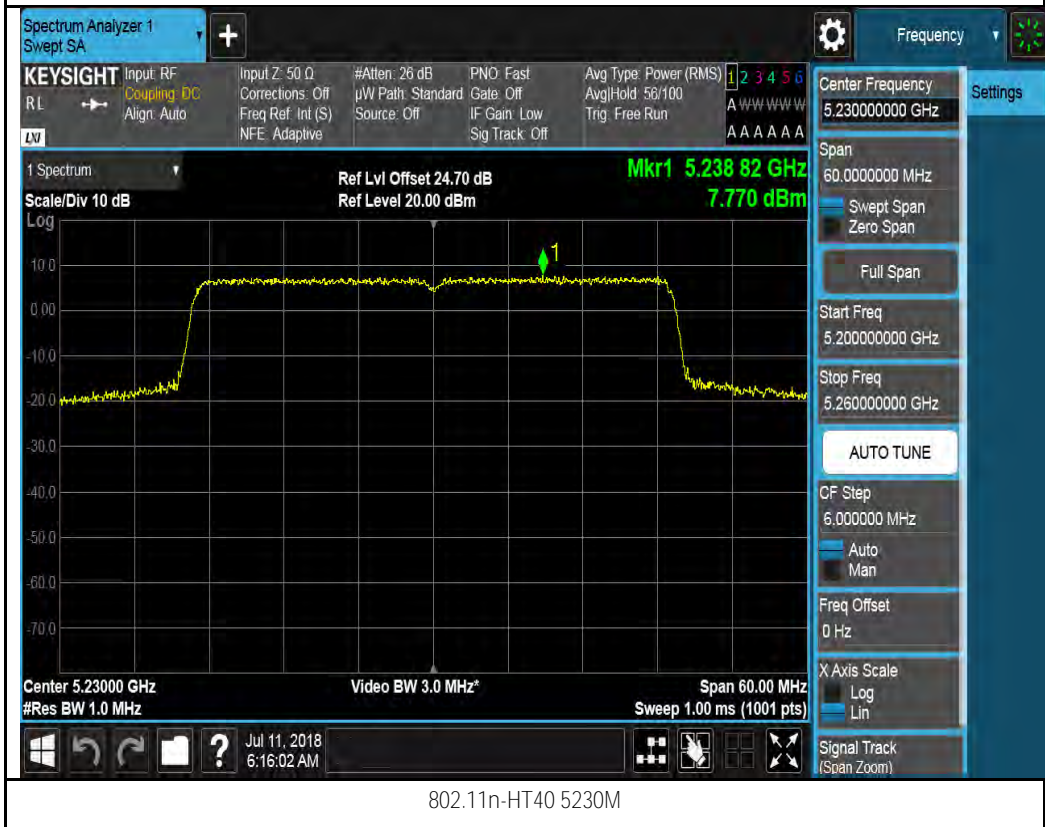

802.11n-HT40 5230M

Chain 2:

802.11a-5180M

802.11a-5200M

802.11a-5240M

802.11n-HT20 5180M

802.11n-HT20 5200M

802.11n-HT20 5240M

Chain 3:

802.11a-5180M

802.11a-5200M

802.11a-5240M

802.11n-HT20 5180M

802.11n-HT20 5200M

802.11n-HT20 5240M

Test Plot for 4x4 mode W58: