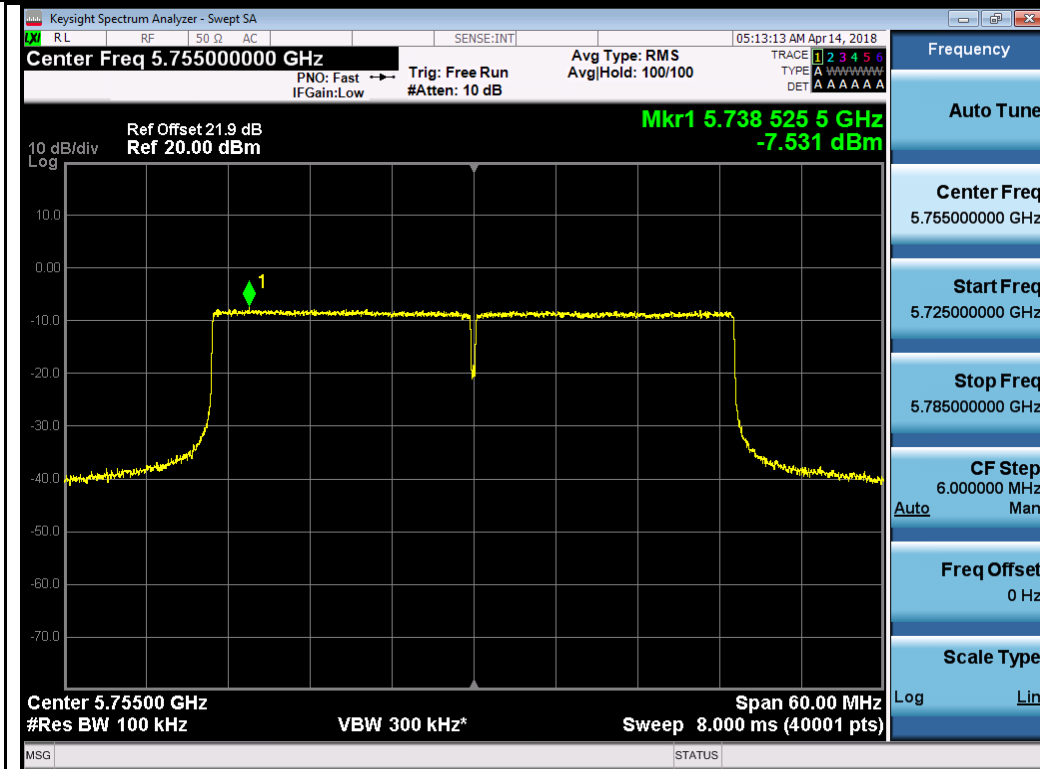

802.11a-5785M

802.11a-5825M

802.11ax20 5745M

802.11ax20 5785M

802.11ax20 5825M

802.11ax40 5755M

802.11ax40 5795M

PSD measurement result for 4x4 mode 5.2GHz