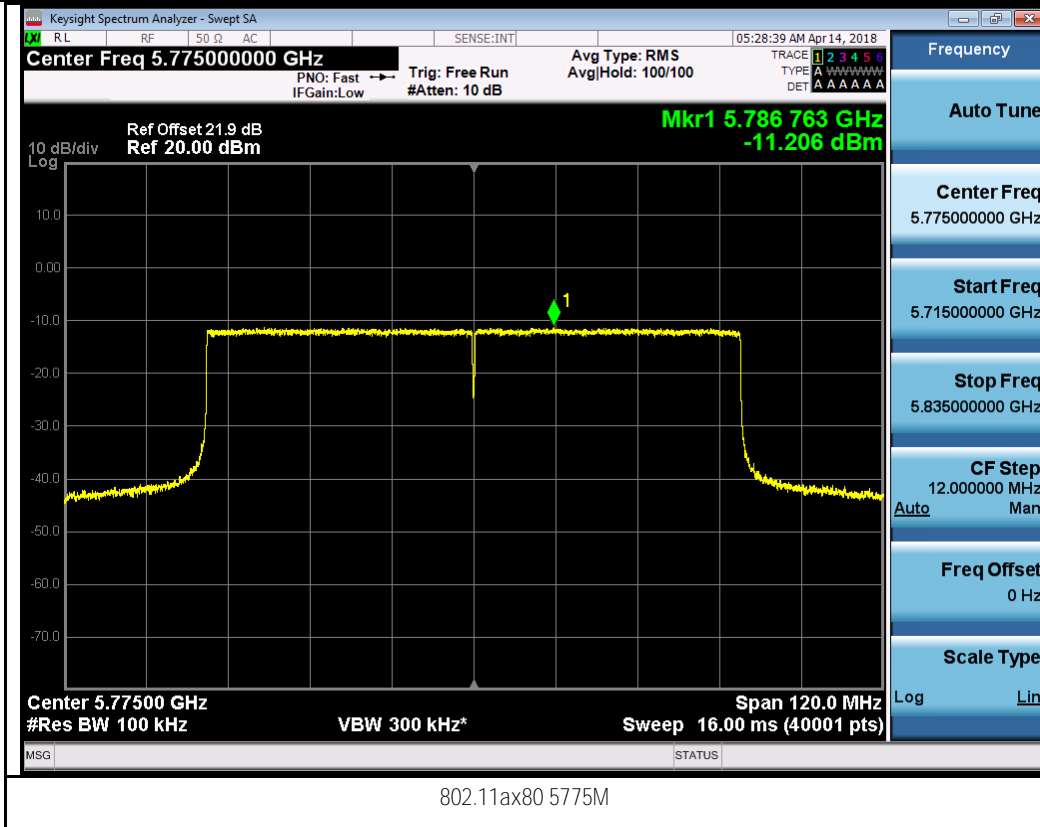

802.11a-5785M

802.11a-5825M

802.11ax20 5745M

802.11ax20 5785M

802.11ax20 5825M

802.11ax40 5755M

802.11ax40 5795M

PSD measurement result for 4x4 mode 5.2GHz