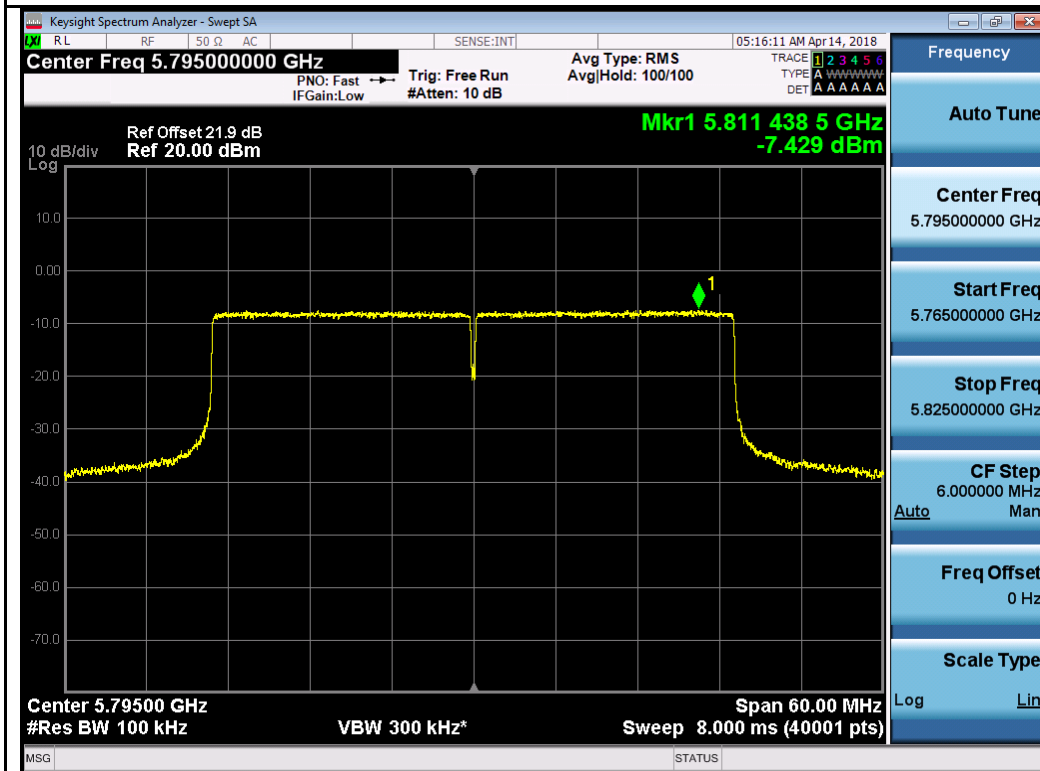

802.11ax40 5755M