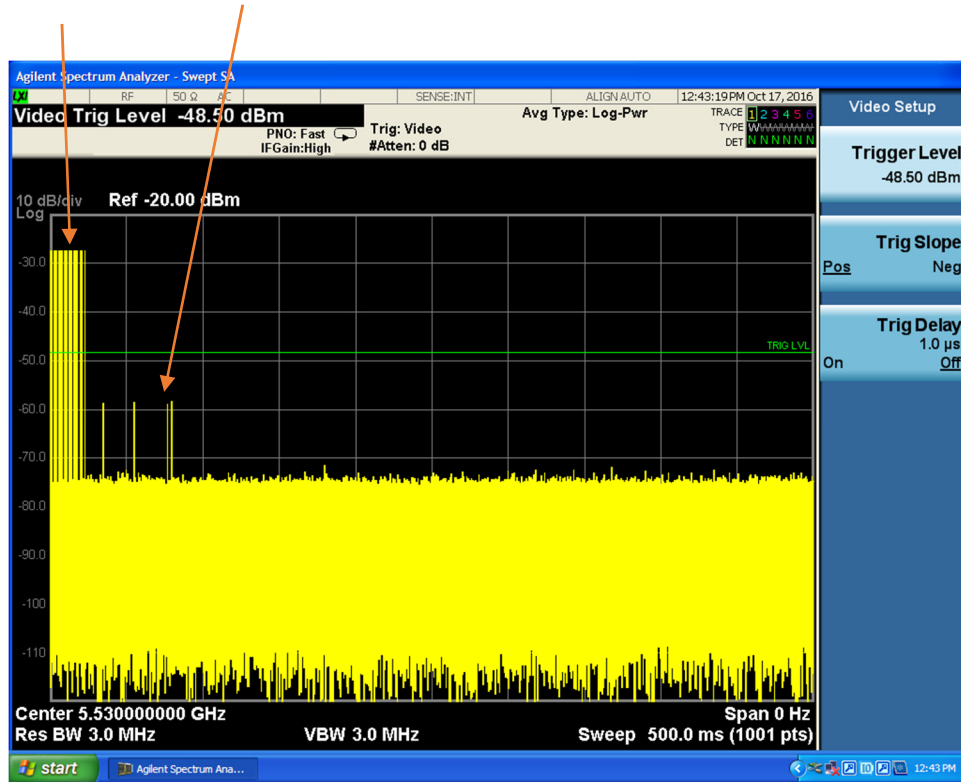

1. R610 Channel closing time plot

Radar signal, EUT beacon

EUT have stream before radar signal detect.