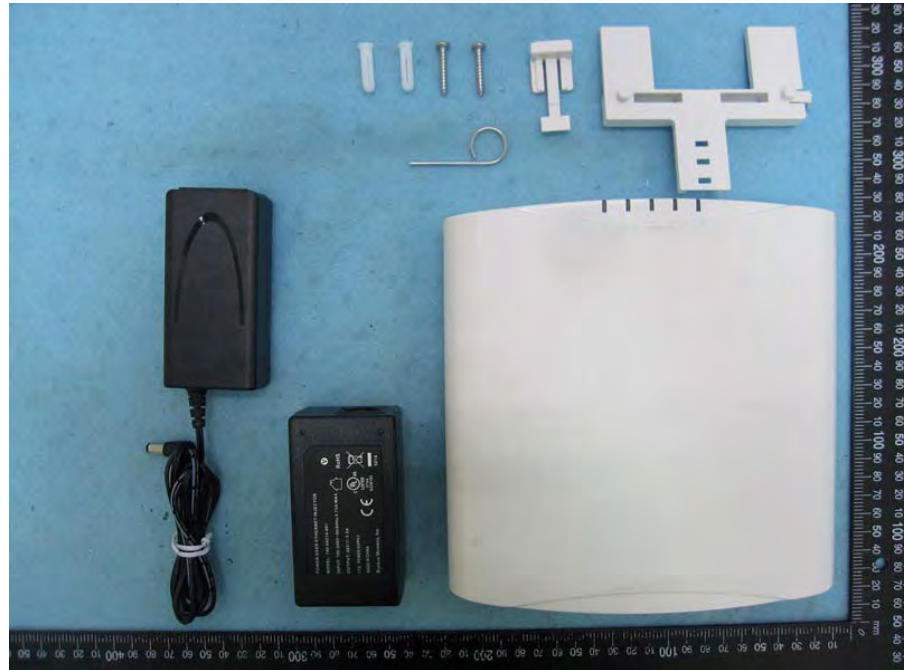

## Photographs of EUT

Adapter

PoE

Wall-mounted rack