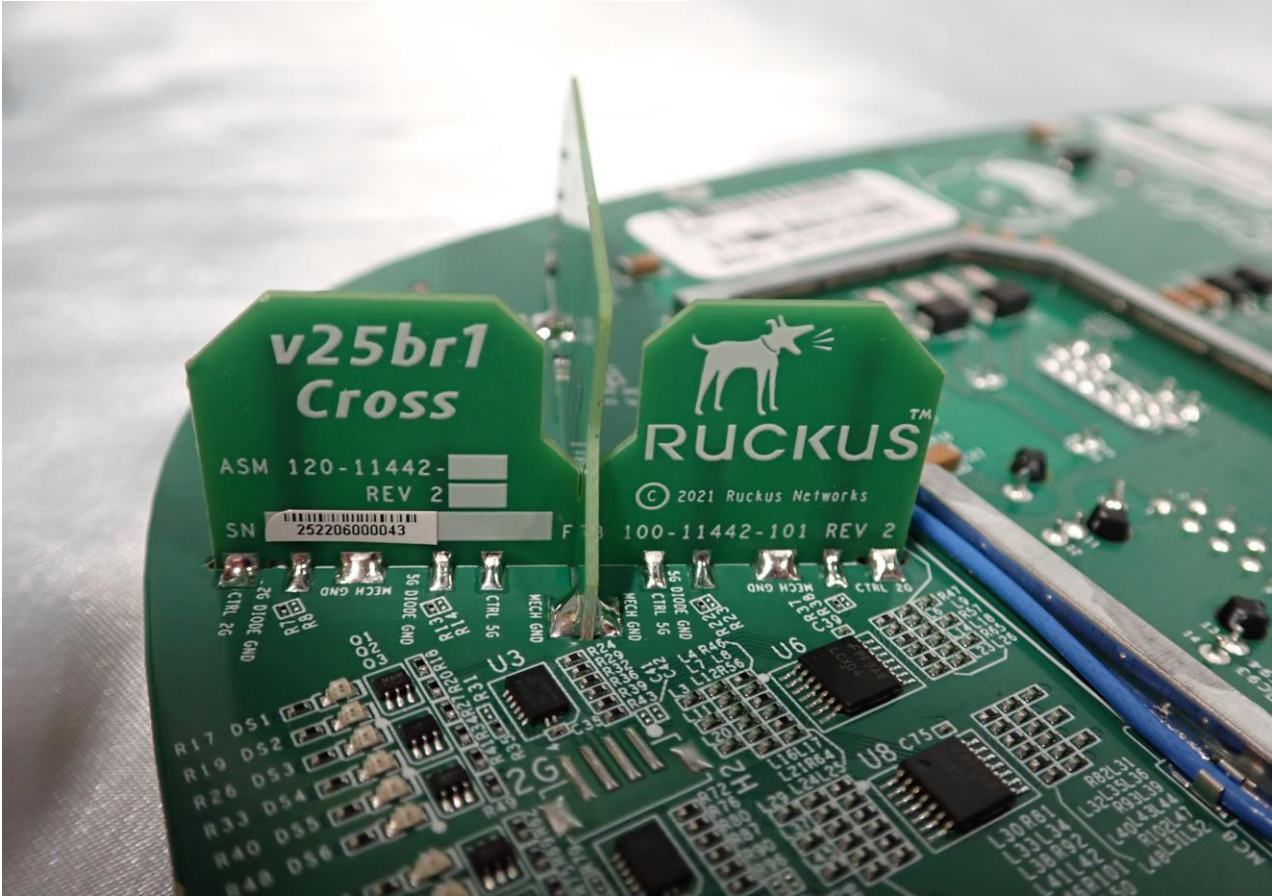

2. Internal Photograph of EUT

Brand Name: RUCKUS / Model Name: R560

WLAN (2.4GHz) and WLAN (5GHz) Horizontal Antenna

WLAN (2.4GHz) and WLAN (5GHz) Vertical Antenna

WLAN (6GHz) Horizontal Antenna

WLAN (6GHz) Vertical Antenna

————THE END————