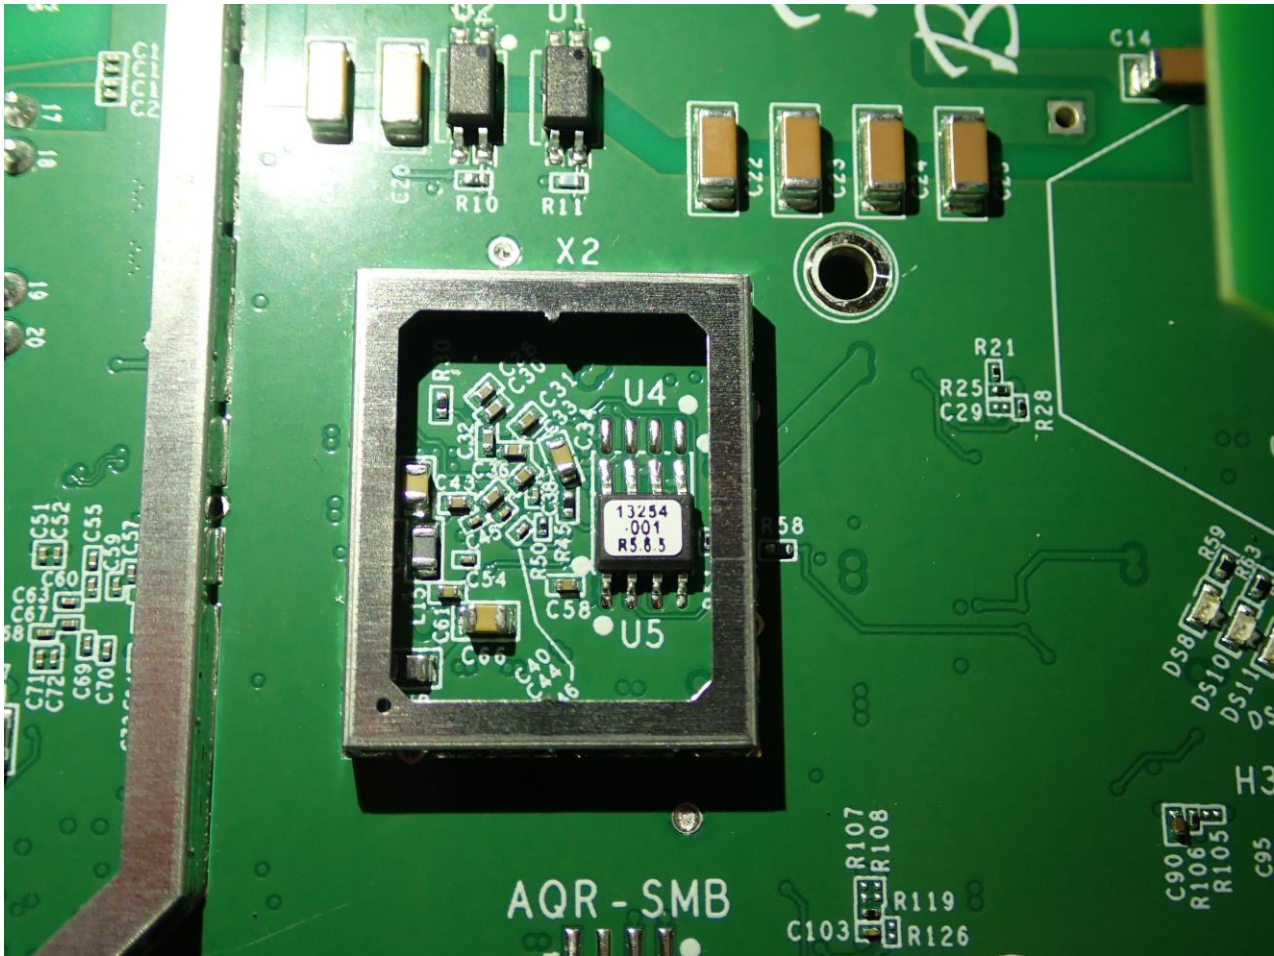

2. Internal Photograph of EUT

Brand Name: RUCKUS / Model Name: R560

WLAN (2.4GHz) and WLAN (5GHz) Horizontal Antenna

WLAN (2.4GHz) and WLAN (5GHz) Vertical Antenna

WLAN (6GHz) Horizontal Antenna

WLAN (6GHz) Vertical Antenna