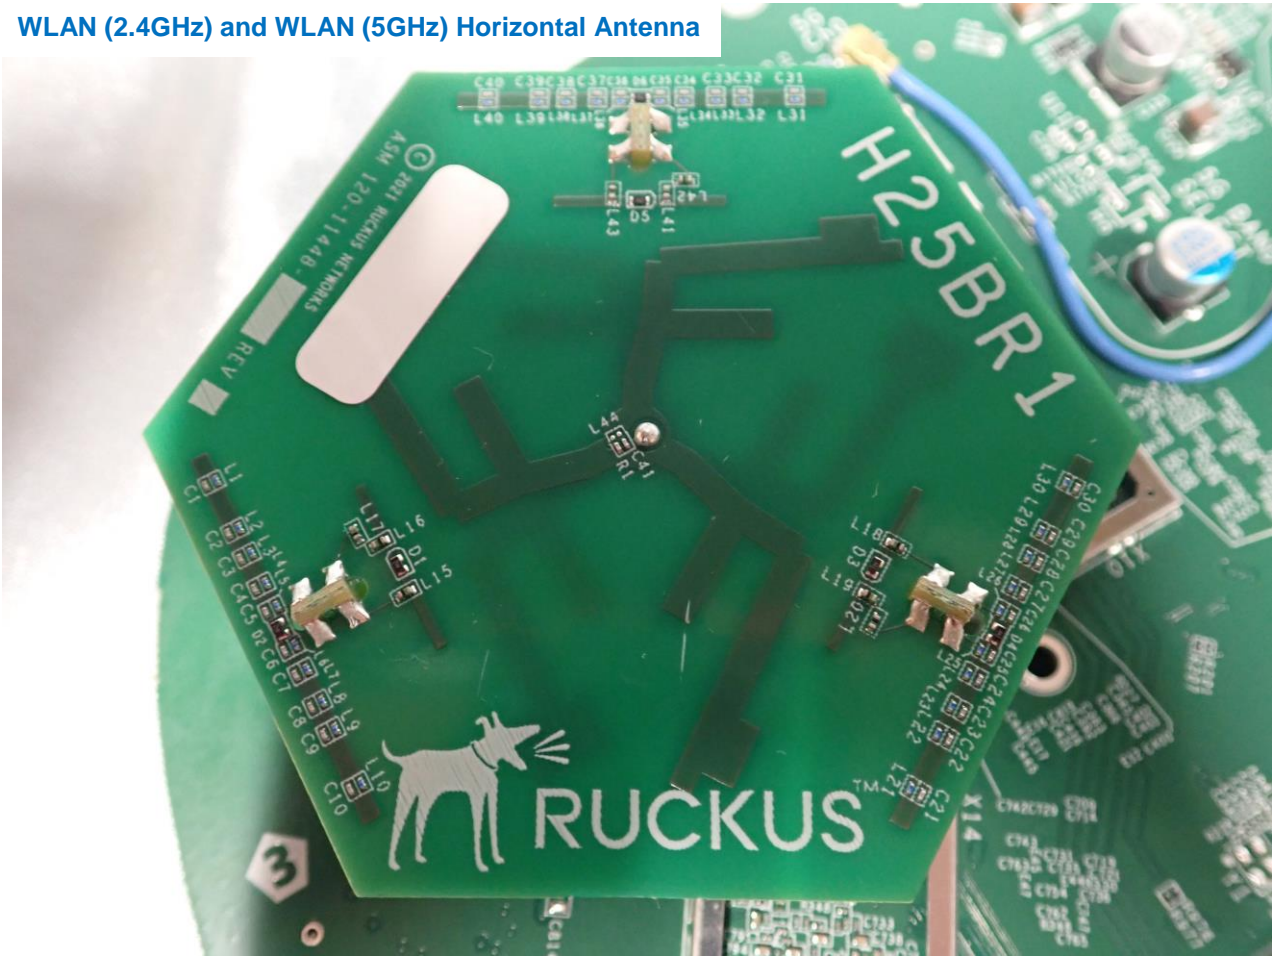

2. Internal Photograph of EUT

Brand Name: RUCKUS / Model Name: R560

WLAN (2.4GHz) and WLAN (5GHz) Horizontal Antenna

WLAN (2.4GHz) and WLAN (5GHz) Vertical Antenna

WLAN (6GHz) Horizontal Antenna

WLAN (6GHz) Vertical Antenna