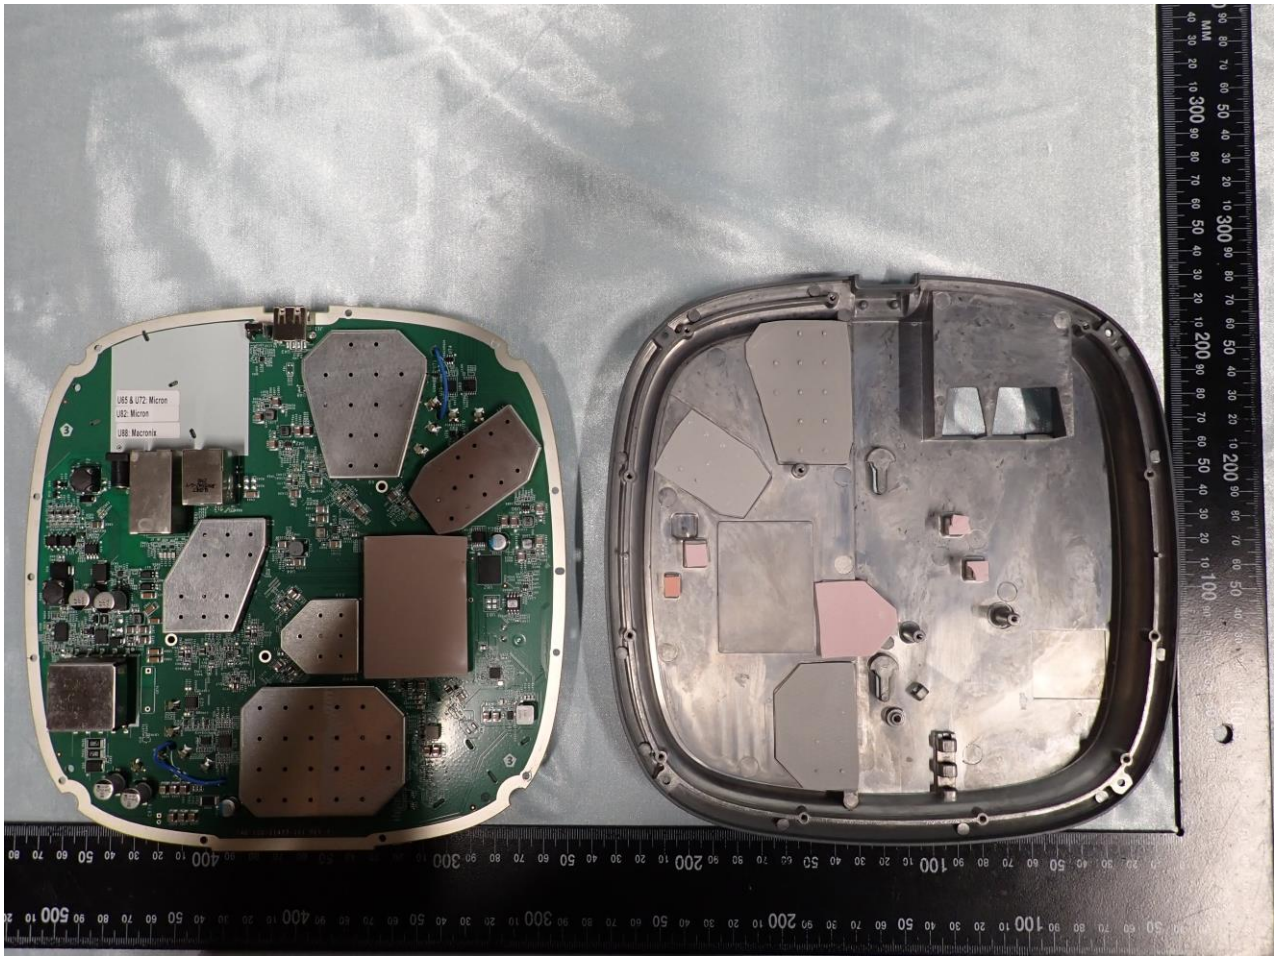

2. Internal Photograph of EUT

Brand Name: RUCKUS / Model Name: R560

WLAN (2.4GHz) and WLAN (5GHz) Horizontal Antenna

WLAN (2.4GHz) and WLAN (5GHz) Vertical Antenna

WLAN (6GHz) Horizontal Antenna

WLAN (6GHz) Vertical Antenna