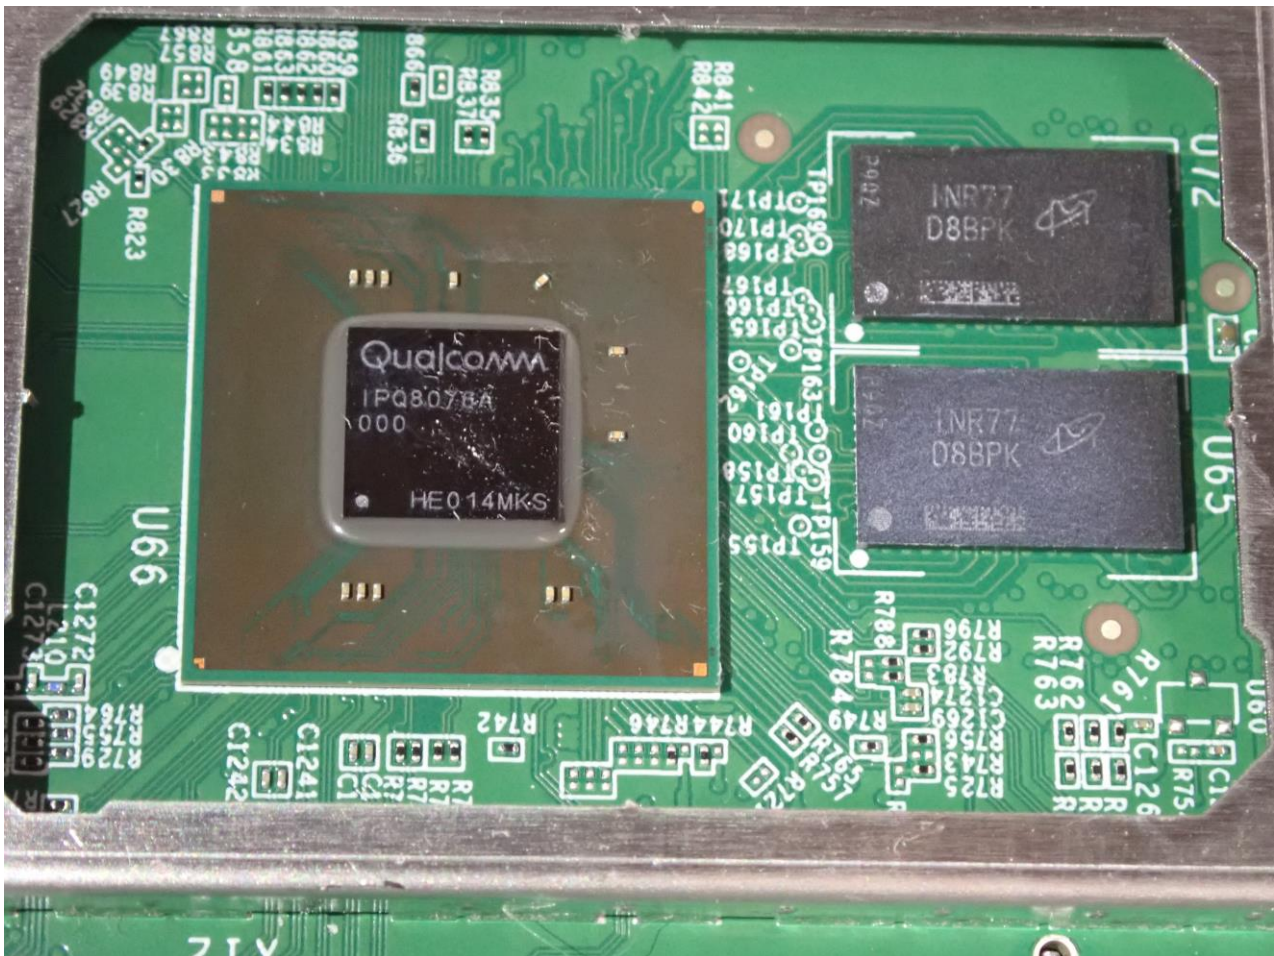

2. Internal Photograph of EUT

Brand Name: RUCKUS / Model Name: R560

WLAN (2.4GHz) and WLAN (5GHz) Horizontal Antenna

WLAN (2.4GHz) and WLAN (5GHz) Vertical Antenna

WLAN (6GHz) Horizontal Antenna

WLAN (6GHz) Vertical Antenna