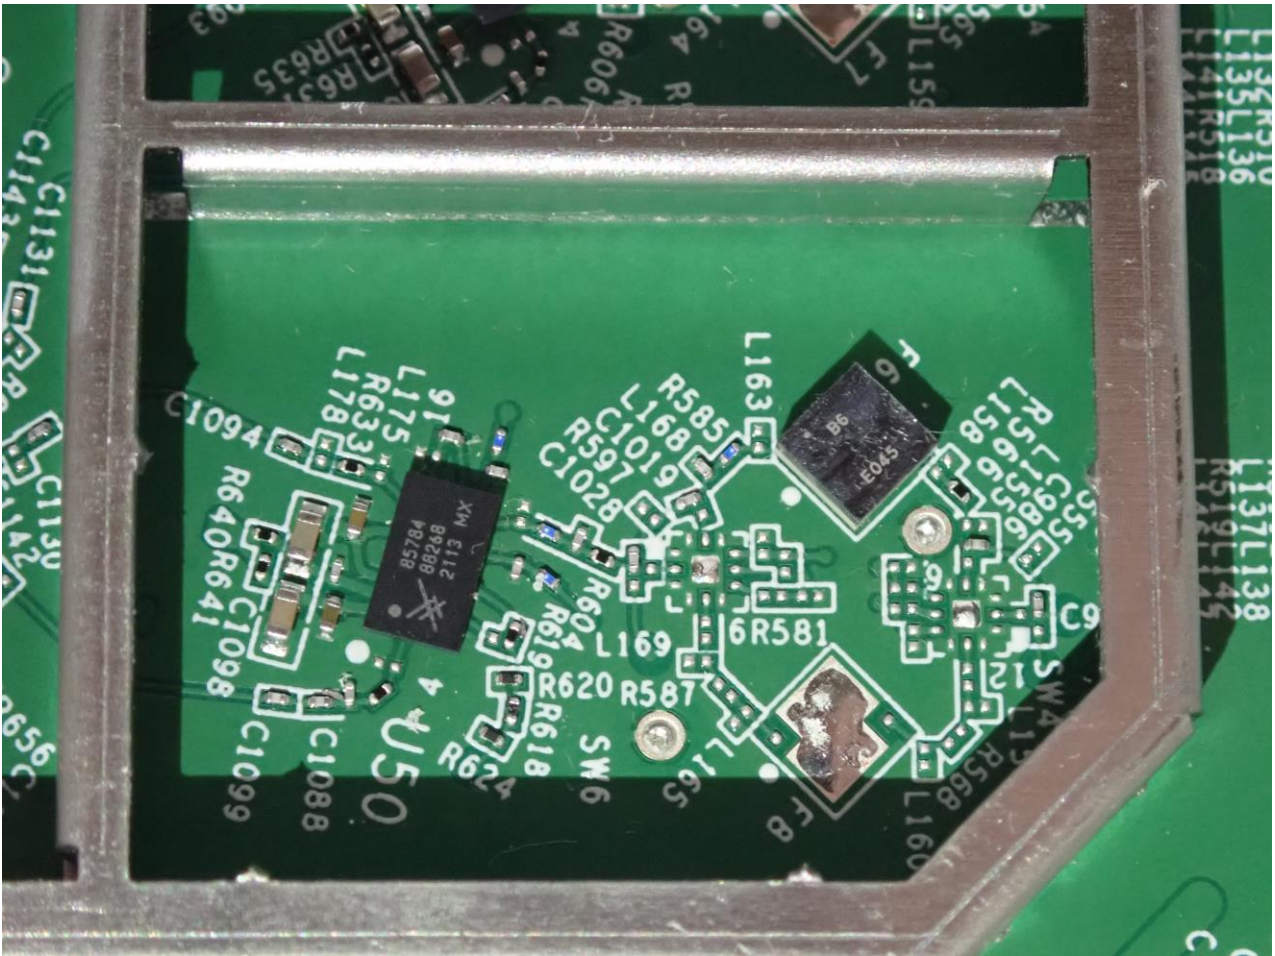

2. Internal Photograph of EUT

Brand Name: RUCKUS / Model Name: R560

WLAN (2.4GHz) and WLAN (5GHz) Horizontal Antenna

WLAN (2.4GHz) and WLAN (5GHz) Vertical Antenna

WLAN (6GHz) Horizontal Antenna

WLAN (6GHz) Vertical Antenna