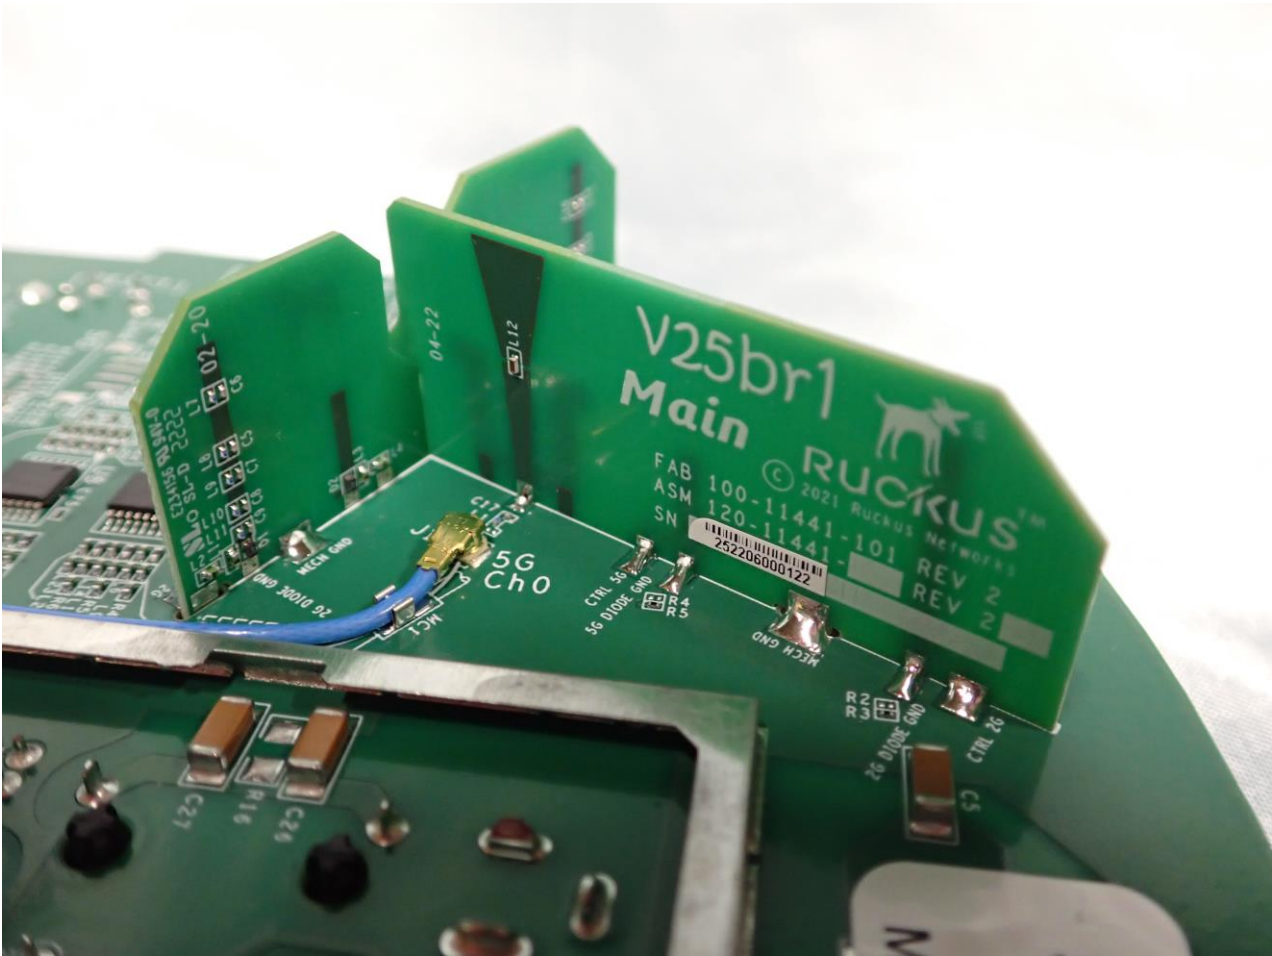

2. Internal Photograph of EUT

Brand Name: RUCKUS / Model Name: R560

WLAN (2.4GHz) and WLAN (5GHz) Horizontal Antenna

WLAN (2.4GHz) and WLAN (5GHz) Vertical Antenna

WLAN (6GHz) Horizontal Antenna

WLAN (6GHz) Vertical Antenna