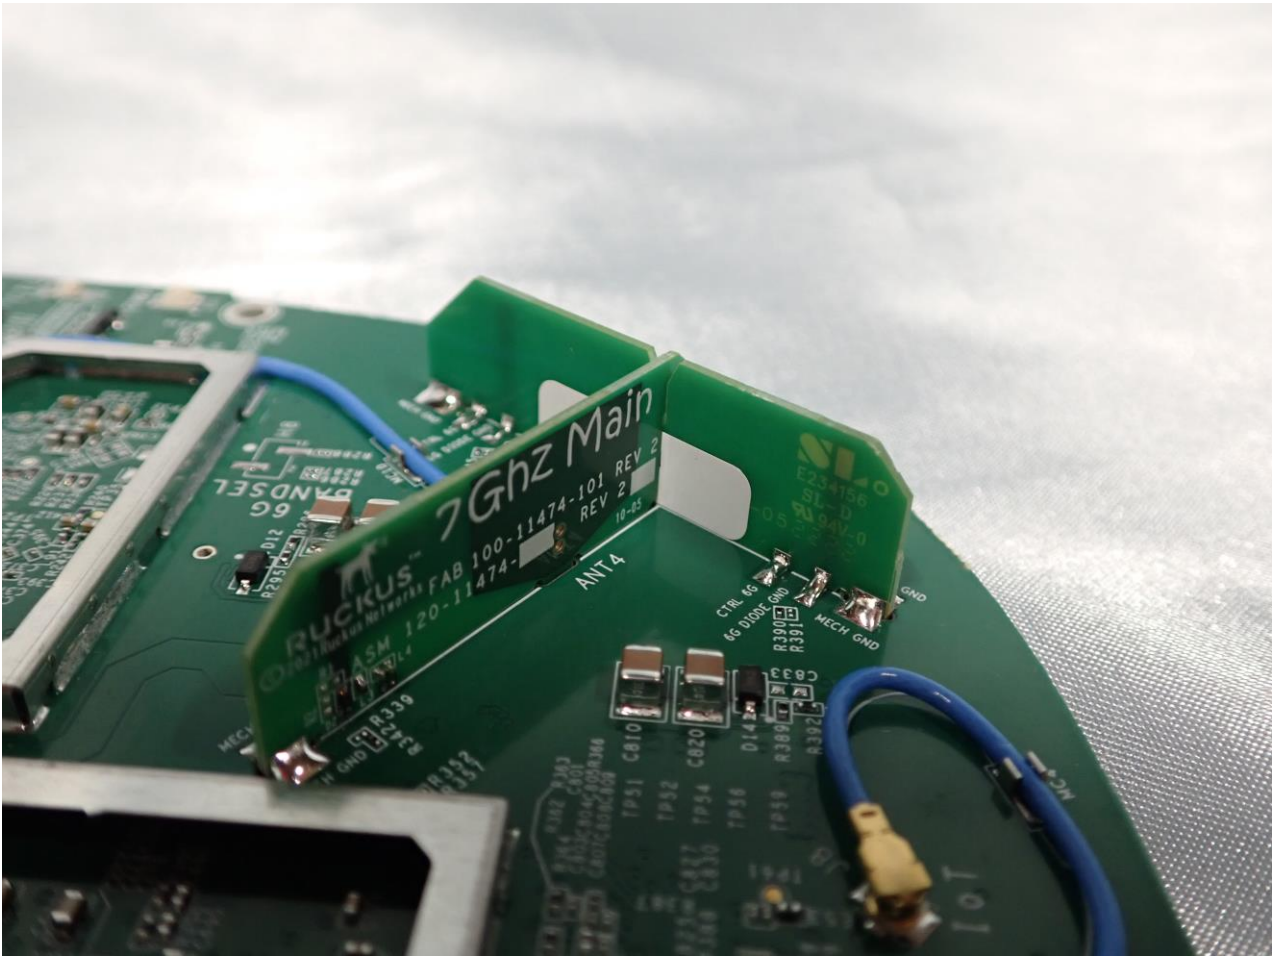

2. Internal Photograph of EUT

Brand Name: RUCKUS / Model Name: R560

WLAN (2.4GHz) and WLAN (5GHz) Horizontal Antenna

WLAN (2.4GHz) and WLAN (5GHz) Vertical Antenna

WLAN (6GHz) Horizontal Antenna

WLAN (6GHz) Vertical Antenna