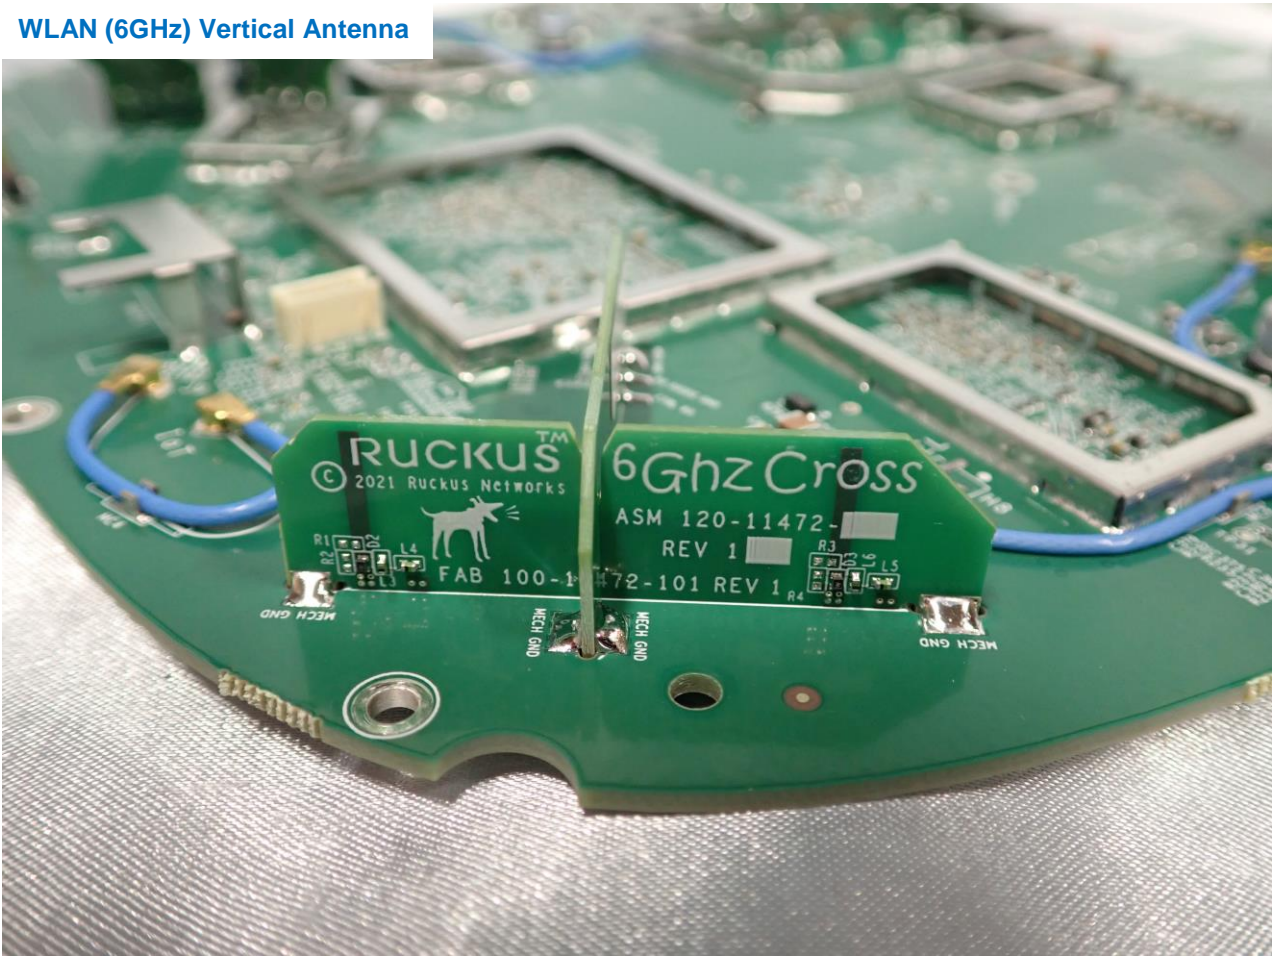

2. Internal Photograph of EUT

Brand Name: RUCKUS / Model Name: R560

WLAN (2.4GHz) and WLAN (5GHz) Horizontal Antenna

WLAN (2.4GHz) and WLAN (5GHz) Vertical Antenna

WLAN (6GHz) Horizontal Antenna

WLAN (6GHz) Vertical Antenna