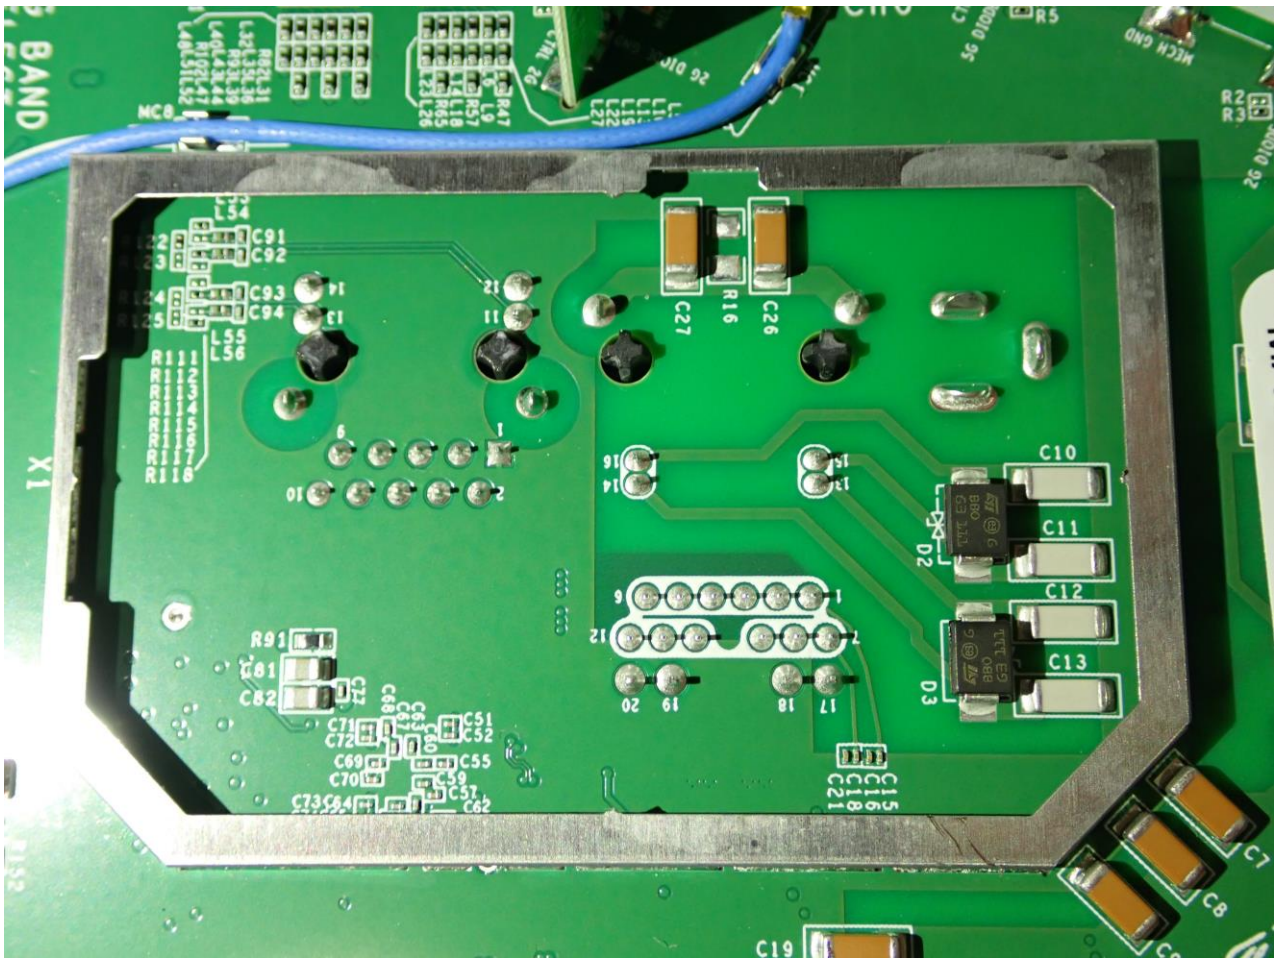

2. Internal Photograph of EUT

Brand Name: RUCKUS / Model Name: R560

WLAN (2.4GHz) and WLAN (5GHz) Horizontal Antenna

WLAN (2.4GHz) and WLAN (5GHz) Vertical Antenna

WLAN (6GHz) Horizontal Antenna

WLAN (6GHz) Vertical Antenna