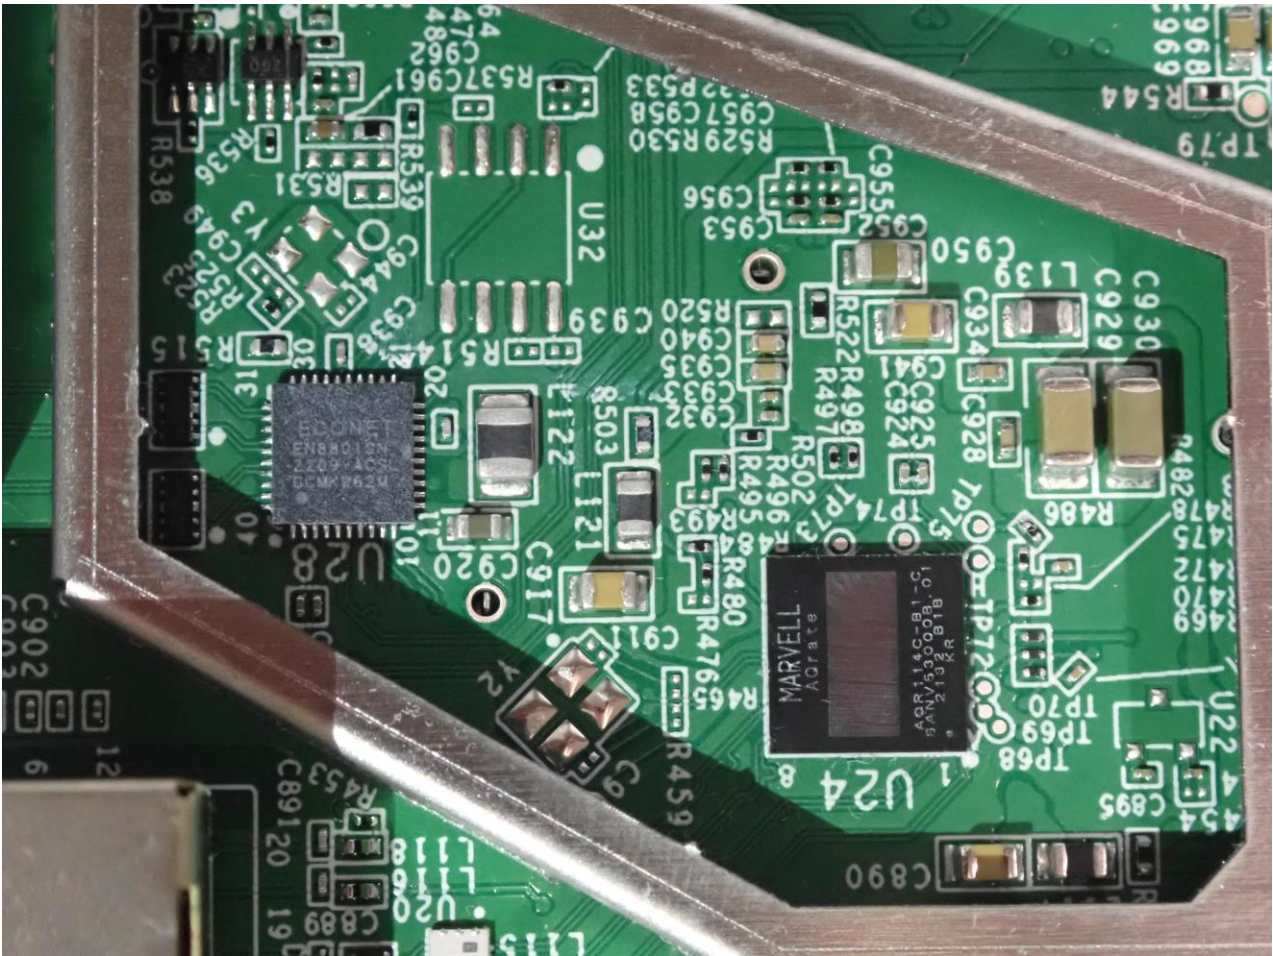

2. Internal Photograph of EUT

Brand Name: RUCKUS / Model Name: R560

WLAN (2.4GHz) and WLAN (5GHz) Horizontal Antenna

WLAN (2.4GHz) and WLAN (5GHz) Vertical Antenna

WLAN (6GHz) Horizontal Antenna

WLAN (6GHz) Vertical Antenna