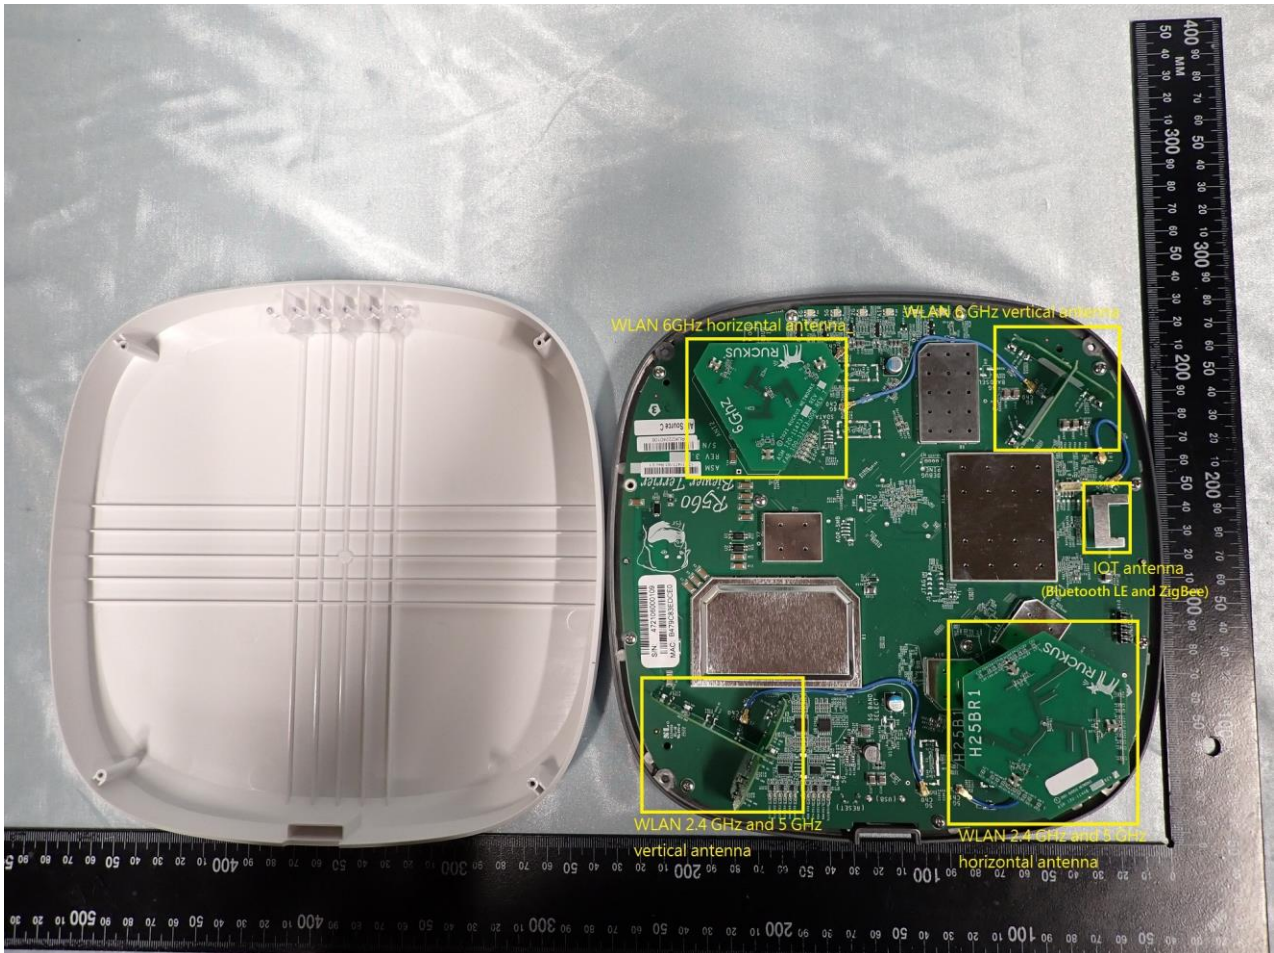

2. Internal Photograph of EUT

Brand Name: RUCKUS / Model Name: R560

WLAN (2.4GHz) and WLAN (5GHz) Horizontal Antenna

WLAN (2.4GHz) and WLAN (5GHz) Vertical Antenna

WLAN (6GHz) Horizontal Antenna

WLAN (6GHz) Vertical Antenna