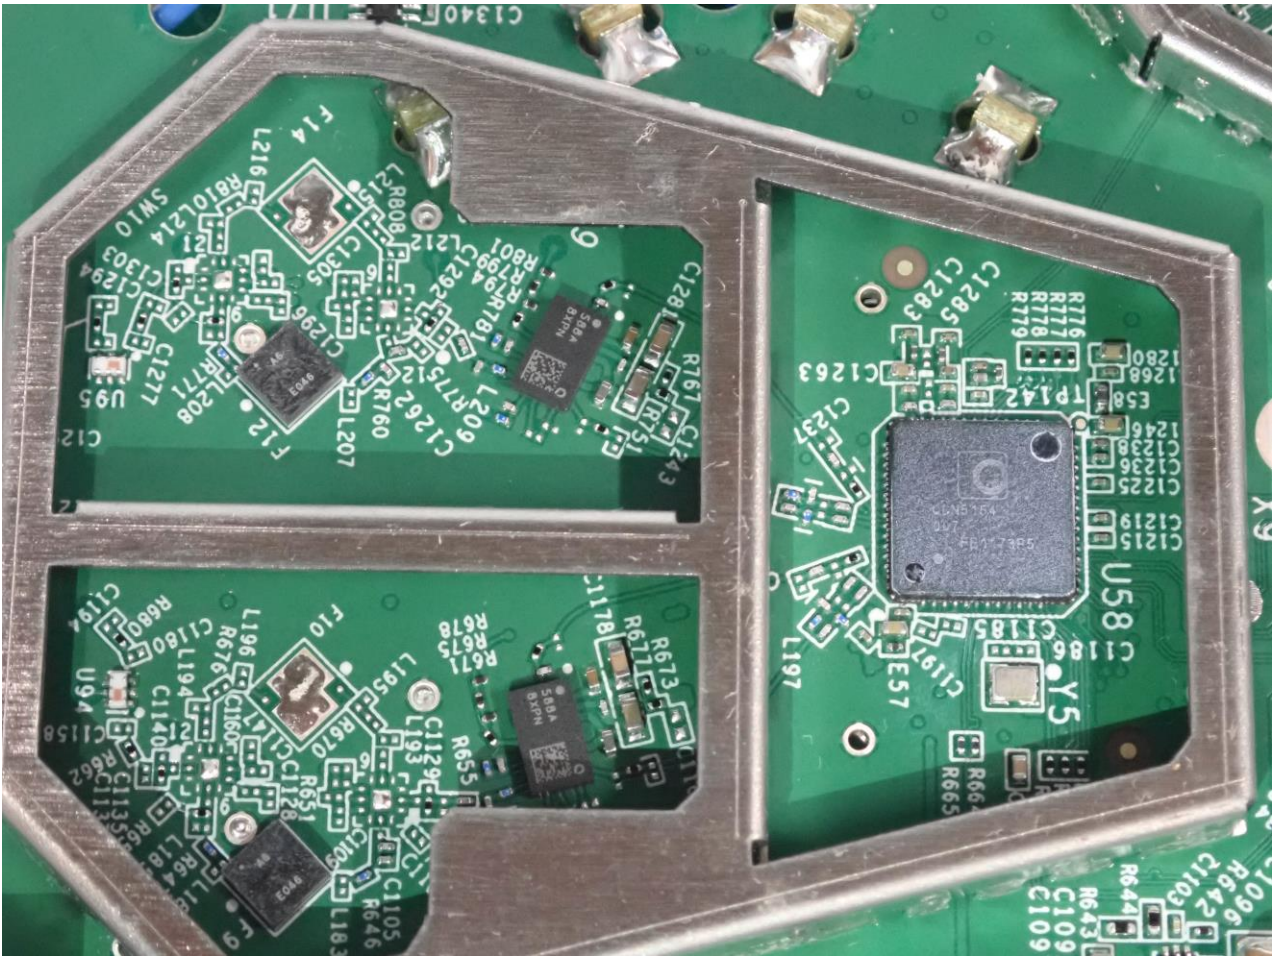

2. Internal Photograph of EUT

Brand Name: RUCKUS / Model Name: R560

WLAN (2.4GHz) and WLAN (5GHz) Horizontal Antenna

WLAN (2.4GHz) and WLAN (5GHz) Vertical Antenna

WLAN (6GHz) Horizontal Antenna

WLAN (6GHz) Vertical Antenna