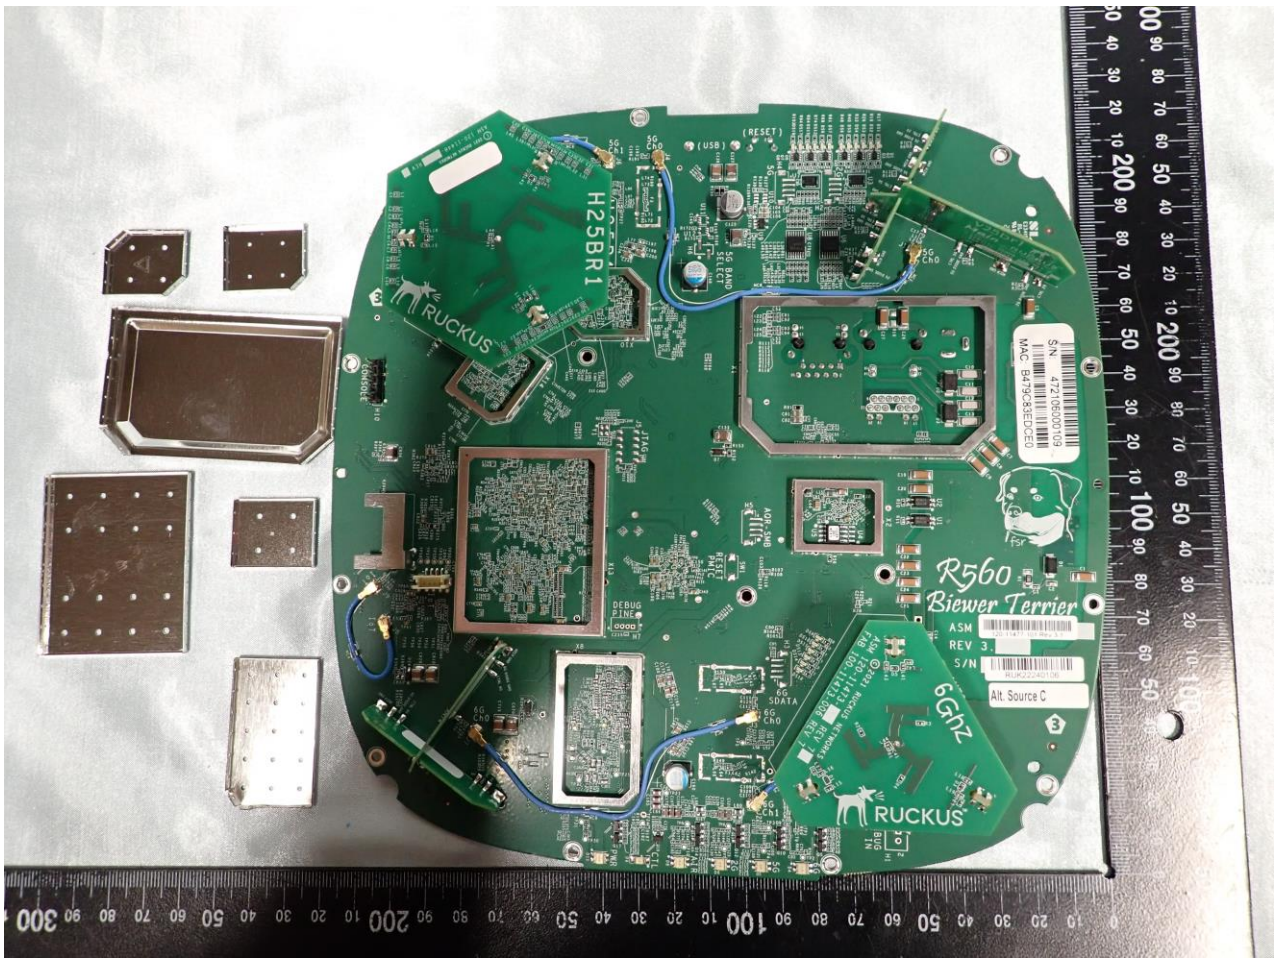

2. Internal Photograph of EUT

Brand Name: RUCKUS / Model Name: R560

WLAN (2.4GHz) and WLAN (5GHz) Horizontal Antenna

WLAN (2.4GHz) and WLAN (5GHz) Vertical Antenna

WLAN (6GHz) Horizontal Antenna

WLAN (6GHz) Vertical Antenna