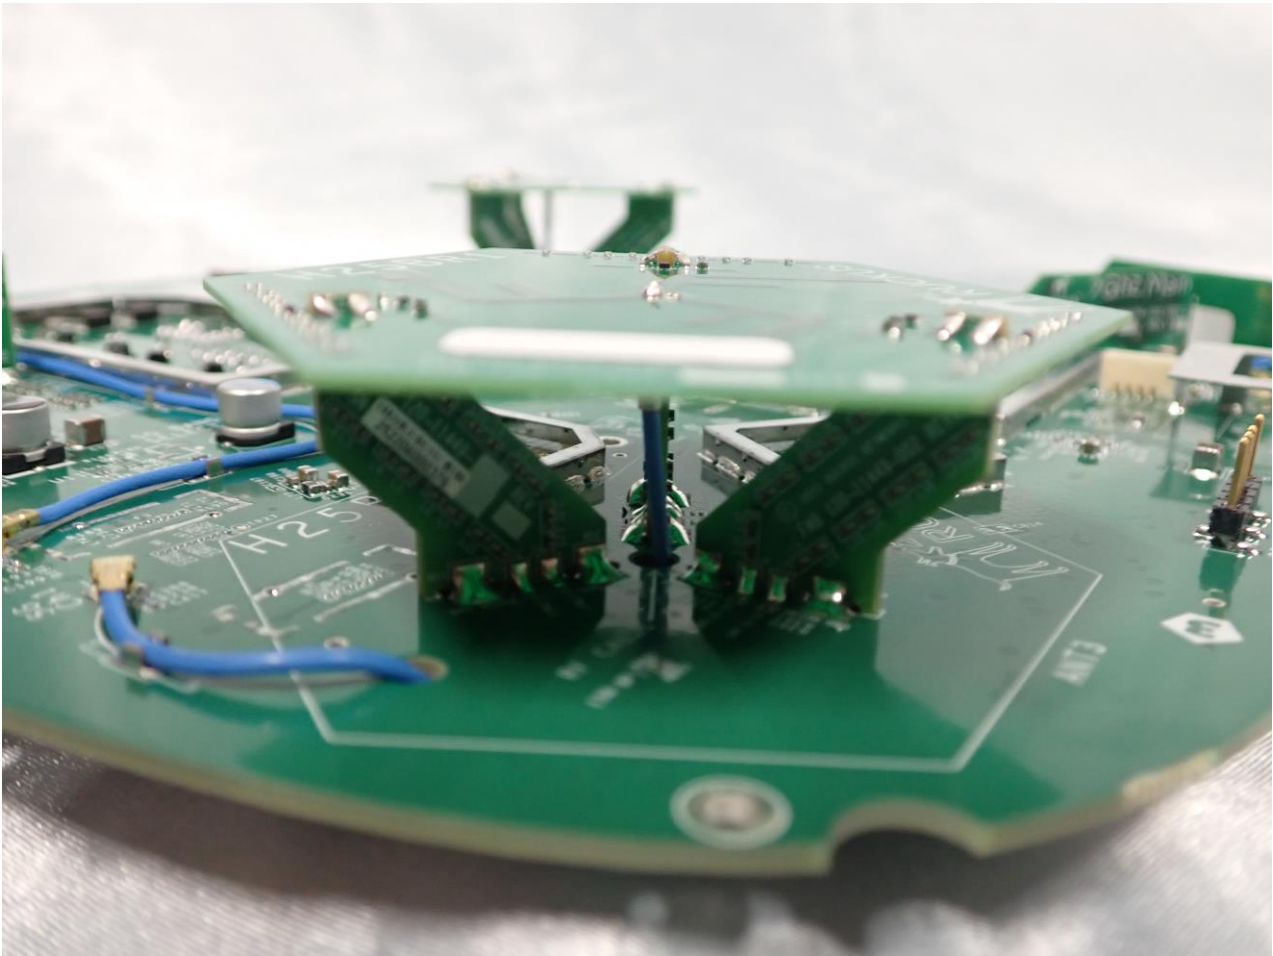

2. Internal Photograph of EUT

Brand Name: RUCKUS / Model Name: R560

WLAN (2.4GHz) and WLAN (5GHz) Horizontal Antenna

WLAN (2.4GHz) and WLAN (5GHz) Vertical Antenna

WLAN (6GHz) Horizontal Antenna

WLAN (6GHz) Vertical Antenna