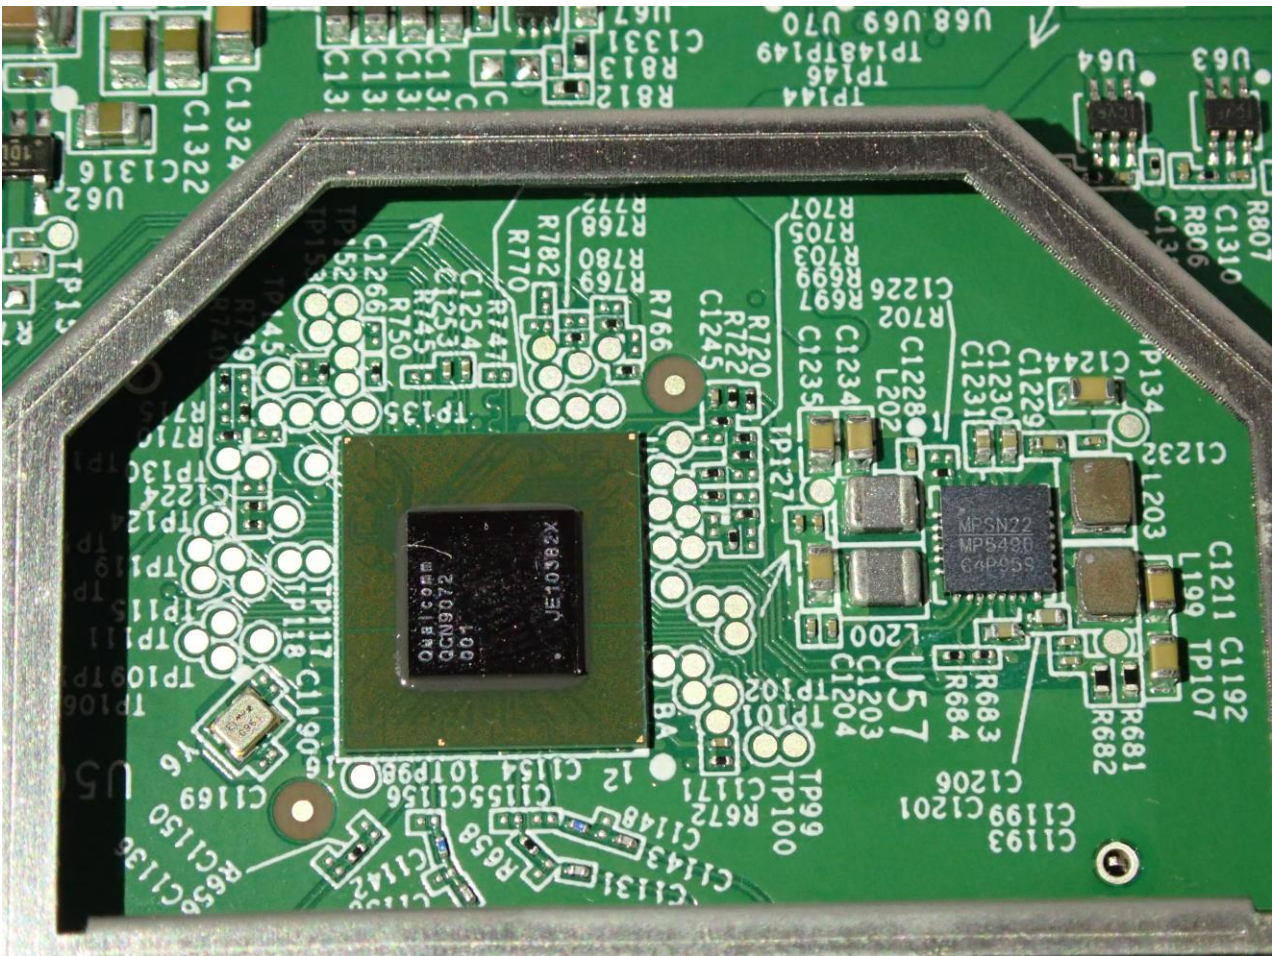

2. Internal Photograph of EUT

Brand Name: RUCKUS / Model Name: R560

WLAN (2.4GHz) and WLAN (5GHz) Horizontal Antenna

WLAN (2.4GHz) and WLAN (5GHz) Vertical Antenna

WLAN (6GHz) Horizontal Antenna

WLAN (6GHz) Vertical Antenna