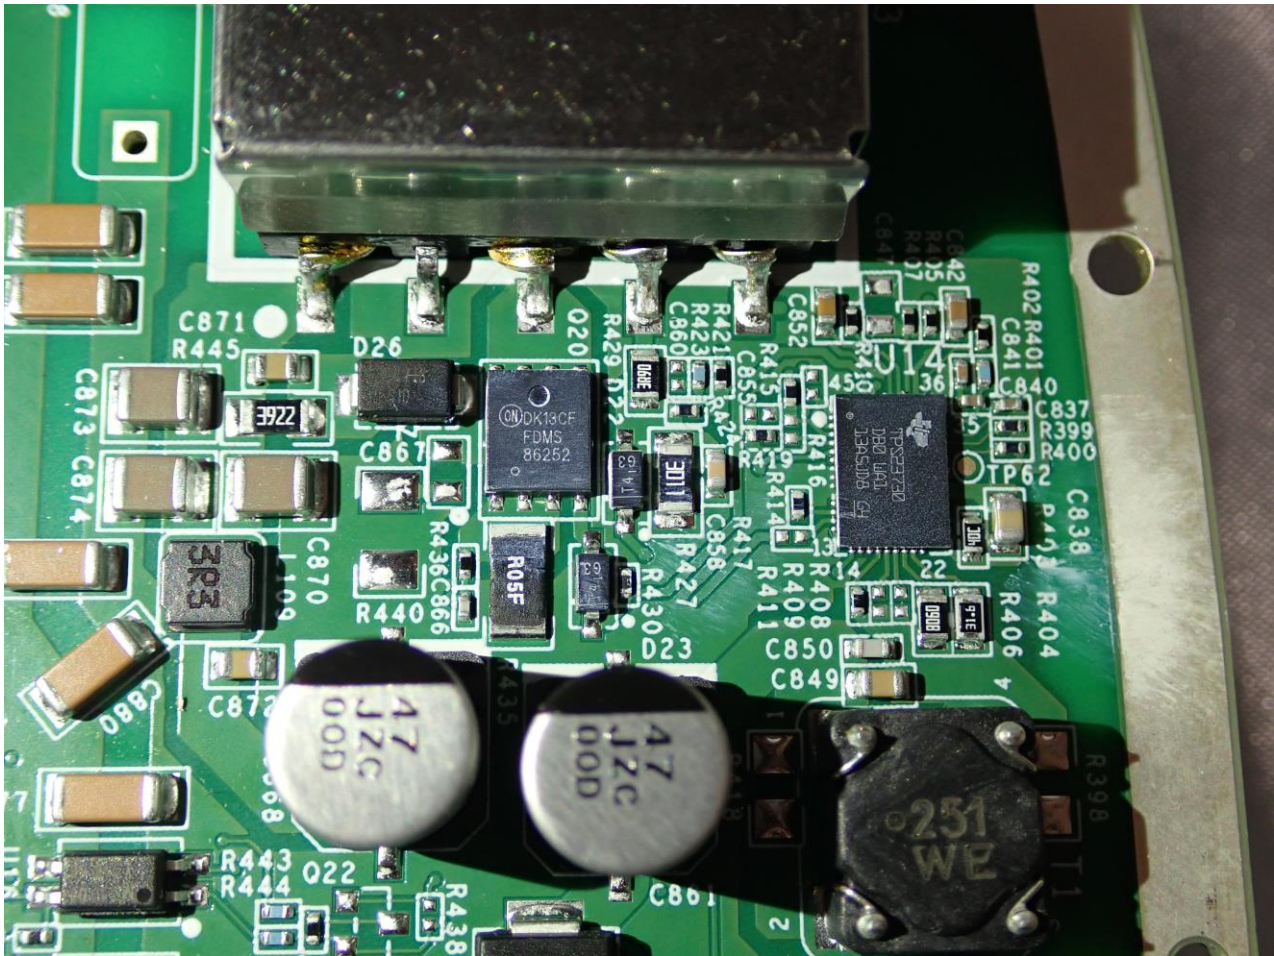

2. Internal Photograph of EUT

Brand Name: RUCKUS / Model Name: R560

WLAN (2.4GHz) and WLAN (5GHz) Horizontal Antenna

WLAN (2.4GHz) and WLAN (5GHz) Vertical Antenna

WLAN (6GHz) Horizontal Antenna

WLAN (6GHz) Vertical Antenna