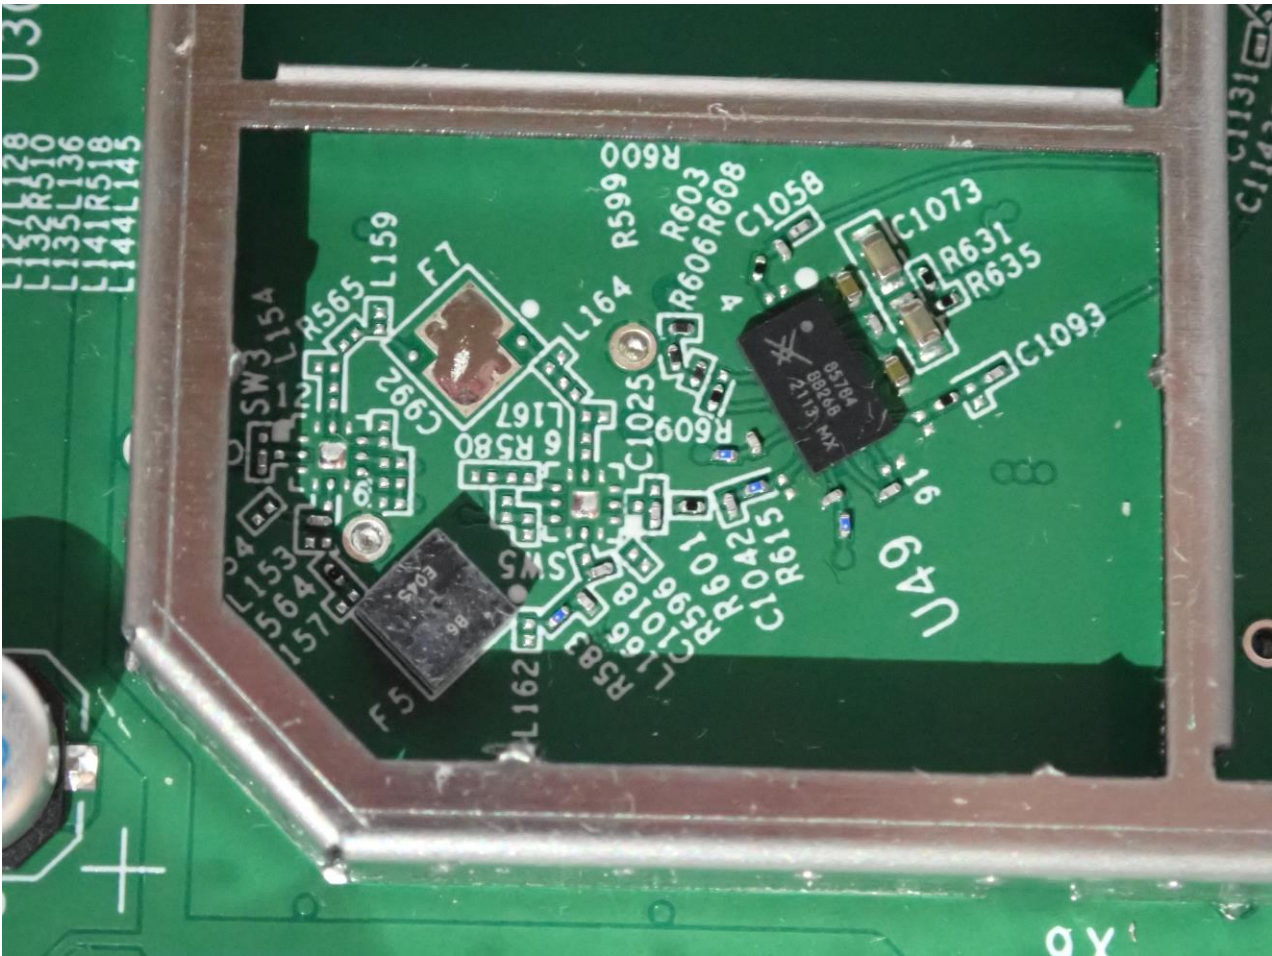

2. Internal Photograph of EUT

Brand Name: RUCKUS / Model Name: R560

WLAN (2.4GHz) and WLAN (5GHz) Horizontal Antenna

WLAN (2.4GHz) and WLAN (5GHz) Vertical Antenna

WLAN (6GHz) Horizontal Antenna

WLAN (6GHz) Vertical Antenna