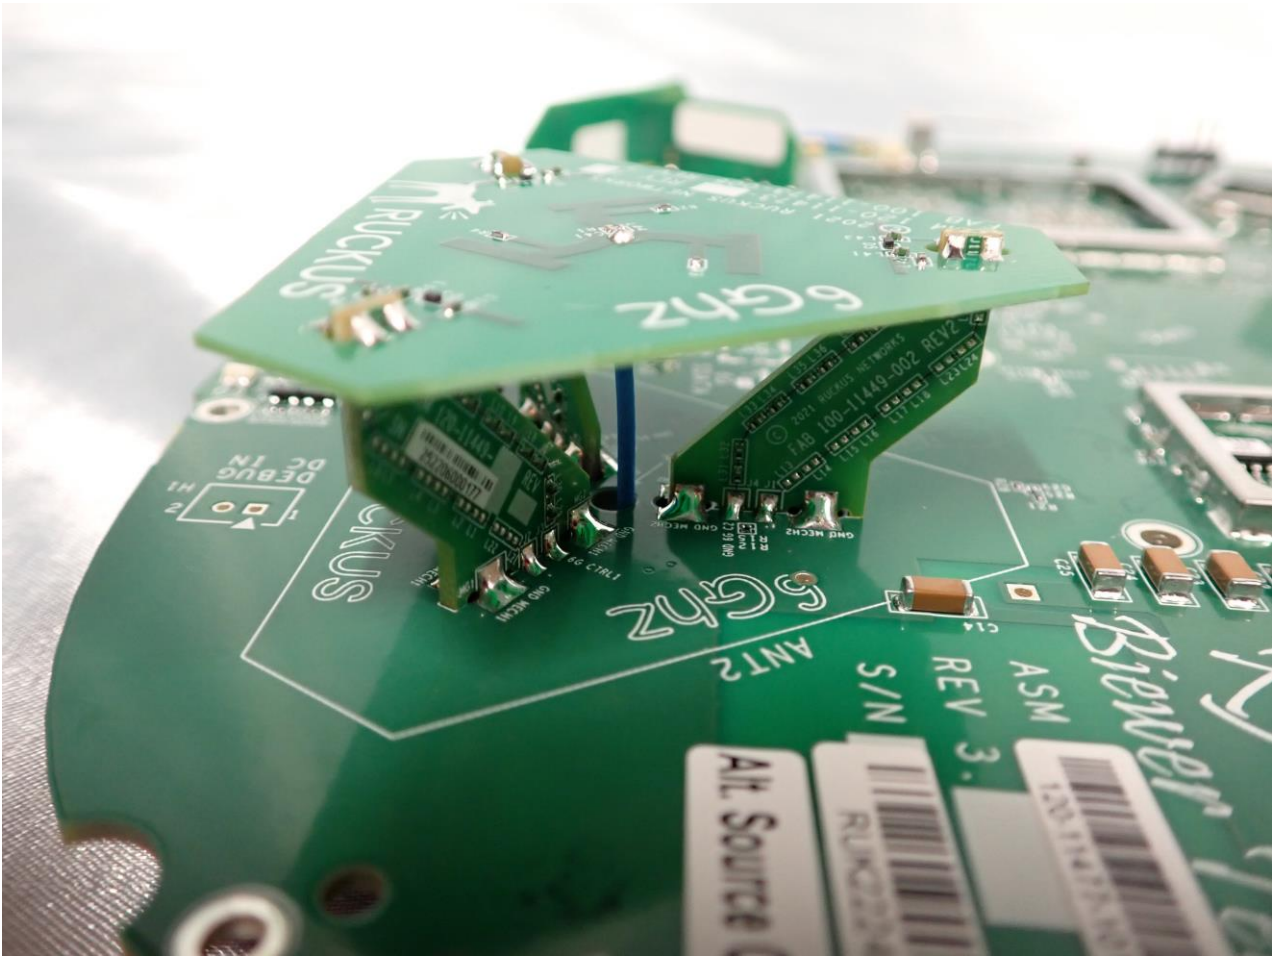

2. Internal Photograph of EUT

Brand Name: RUCKUS / Model Name: R560

WLAN (2.4GHz) and WLAN (5GHz) Horizontal Antenna

WLAN (2.4GHz) and WLAN (5GHz) Vertical Antenna

WLAN (6GHz) Horizontal Antenna

WLAN (6GHz) Vertical Antenna