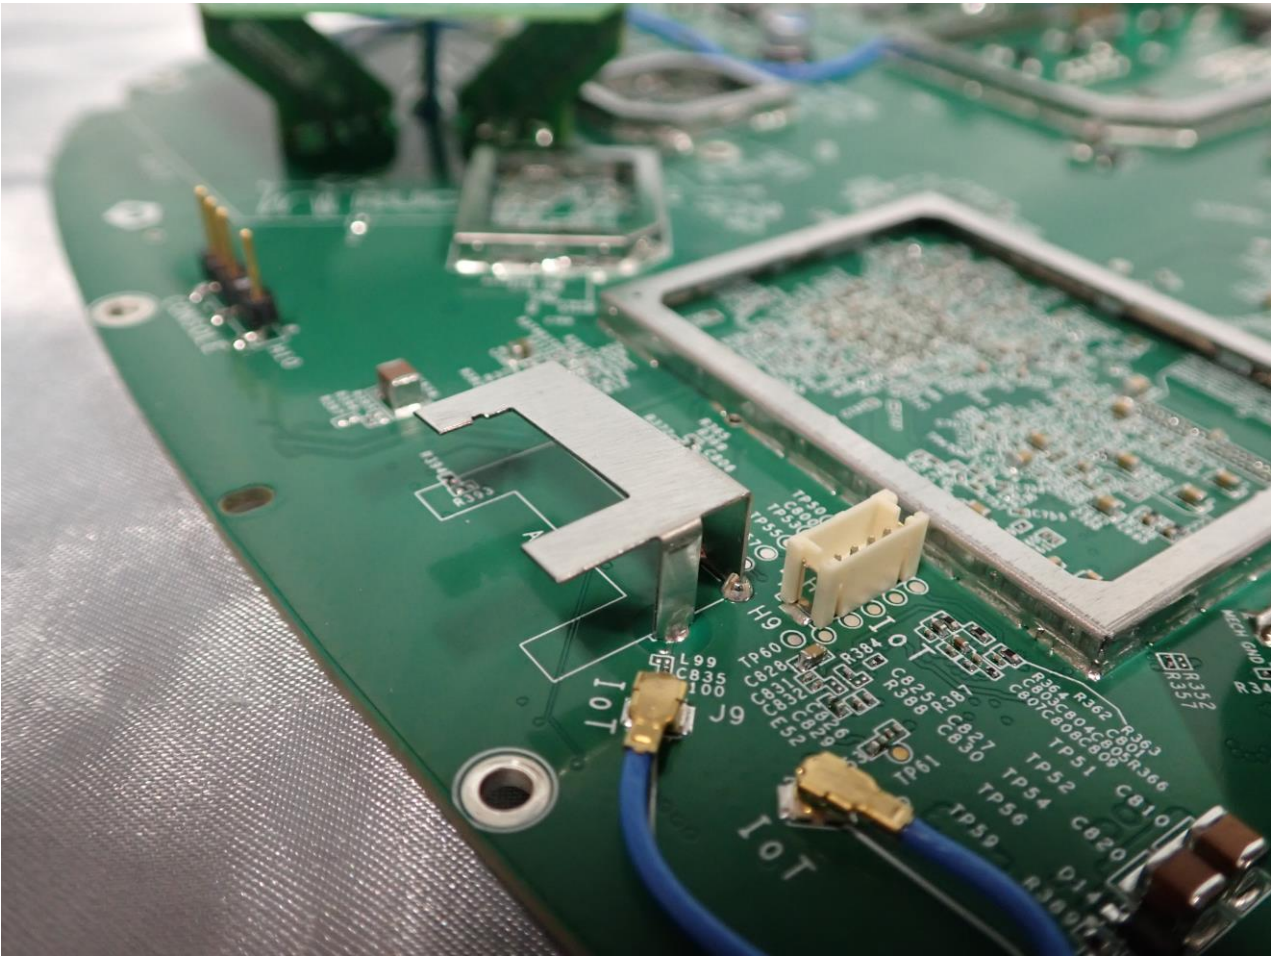

2. Internal Photograph of EUT

Brand Name: RUCKUS / Model Name: R560

WLAN (2.4GHz) and WLAN (5GHz) Horizontal Antenna

WLAN (2.4GHz) and WLAN (5GHz) Vertical Antenna

WLAN (6GHz) Horizontal Antenna

WLAN (6GHz) Vertical Antenna