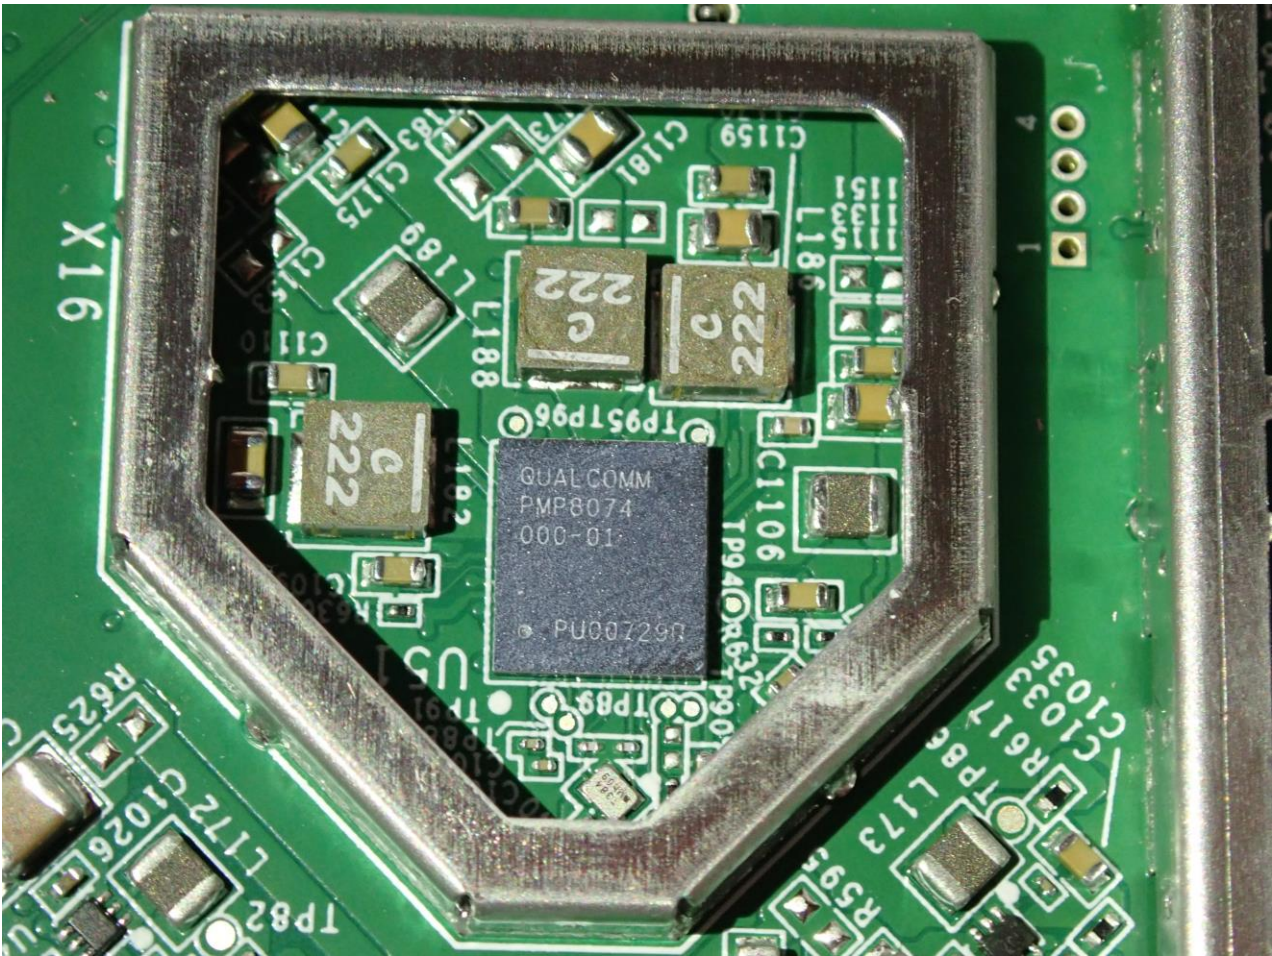

2. Internal Photograph of EUT

Brand Name: RUCKUS / Model Name: R560

WLAN (2.4GHz) and WLAN (5GHz) Horizontal Antenna

WLAN (2.4GHz) and WLAN (5GHz) Vertical Antenna

WLAN (6GHz) Horizontal Antenna

WLAN (6GHz) Vertical Antenna