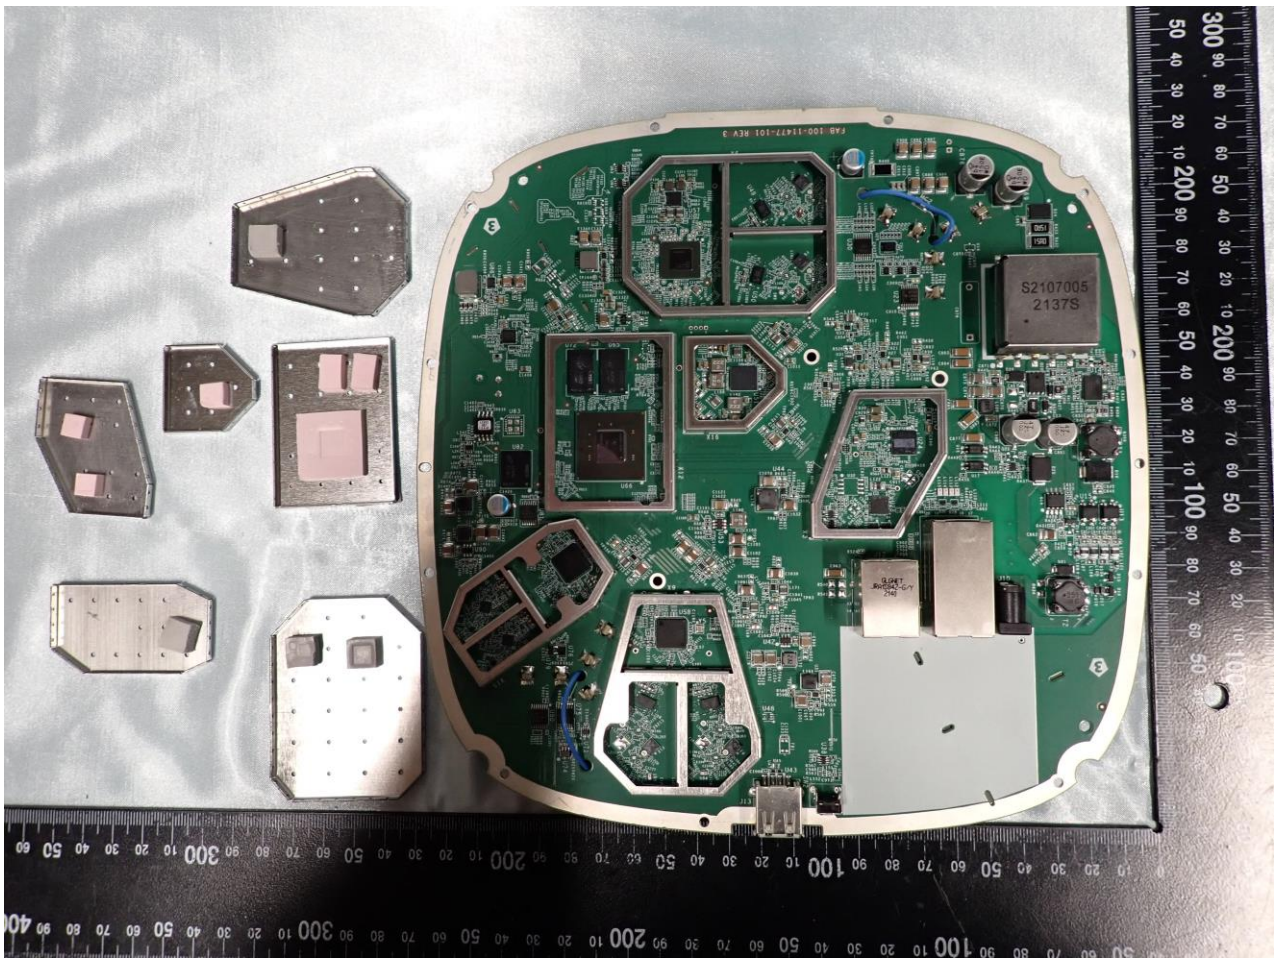

2. Internal Photograph of EUT

Brand Name: RUCKUS / Model Name: R560

WLAN (2.4GHz) and WLAN (5GHz) Horizontal Antenna

WLAN (2.4GHz) and WLAN (5GHz) Vertical Antenna

WLAN (6GHz) Horizontal Antenna

WLAN (6GHz) Vertical Antenna