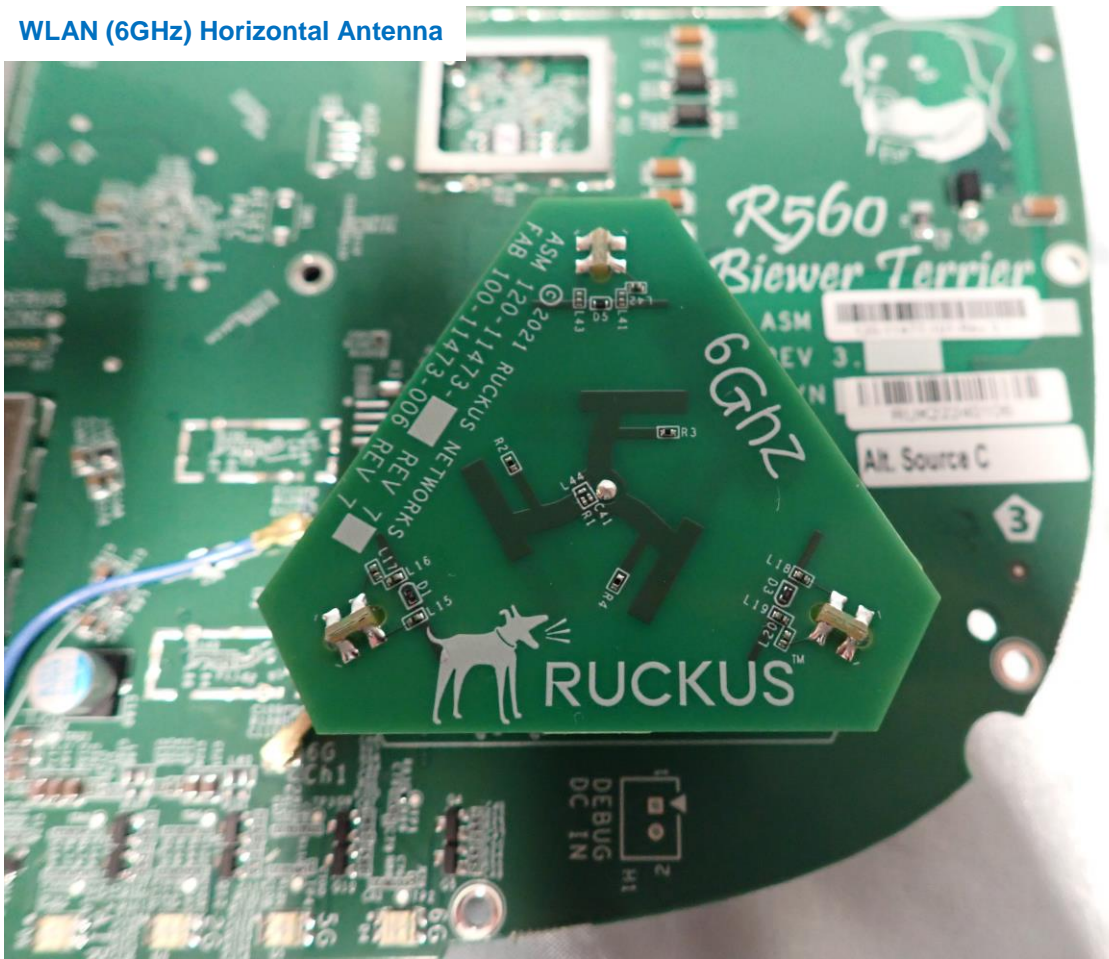

2. Internal Photograph of EUT

Brand Name: RUCKUS / Model Name: R560

WLAN (2.4GHz) and WLAN (5GHz) Horizontal Antenna

WLAN (2.4GHz) and WLAN (5GHz) Vertical Antenna

WLAN (6GHz) Horizontal Antenna

WLAN (6GHz) Vertical Antenna