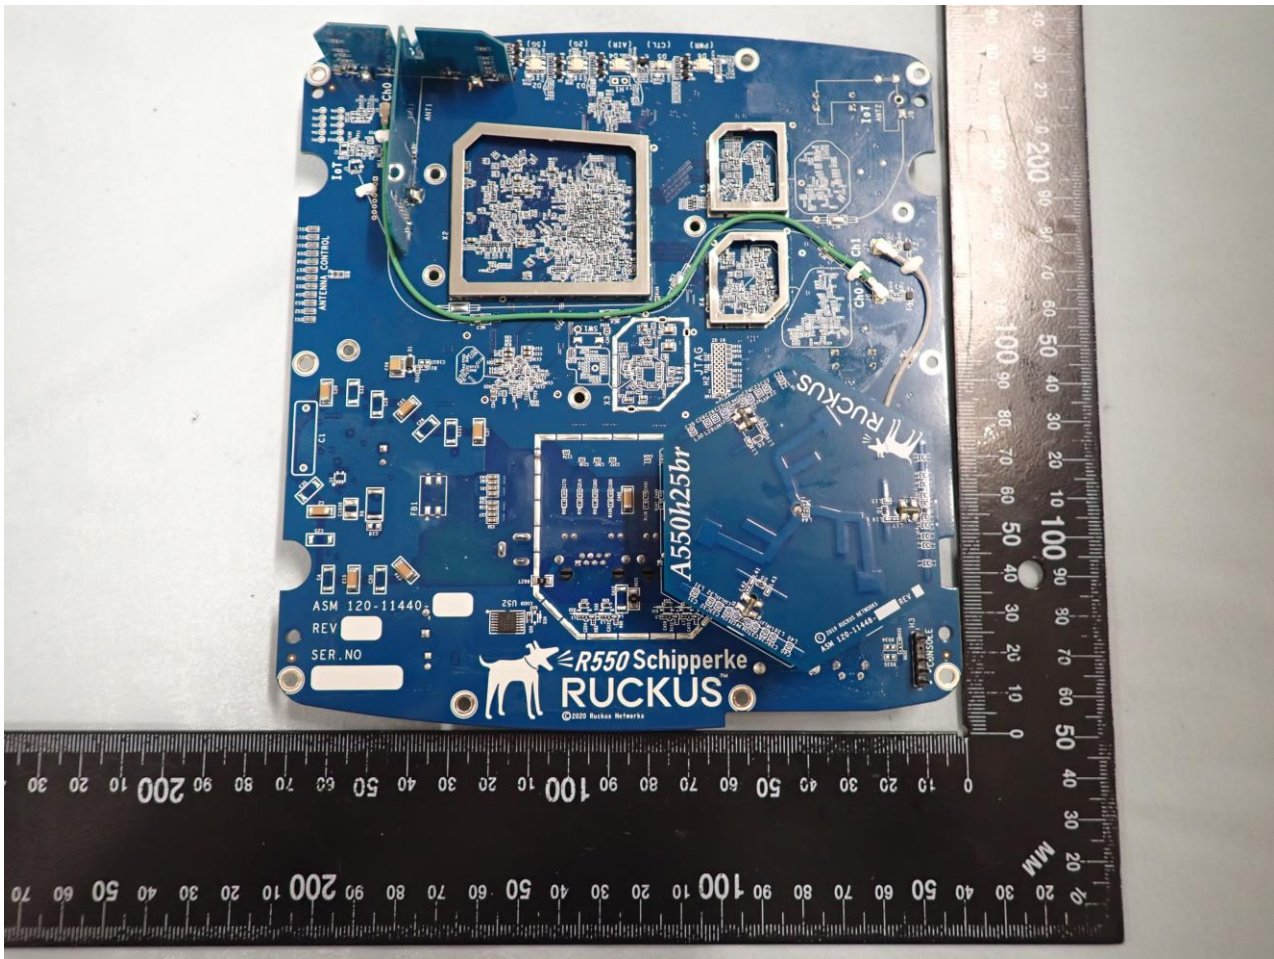

2. Internal Photograph of EUT

Brand Name: RUCKUS / Model Name: R550p / Marketing Name: Ruckus R550p

WLAN (2.4GHz) and WLAN (5GHz) Horizontal Antenna

WLAN (2.4GHz) and WLAN (5GHz) Vertical Antenna

————THE END————