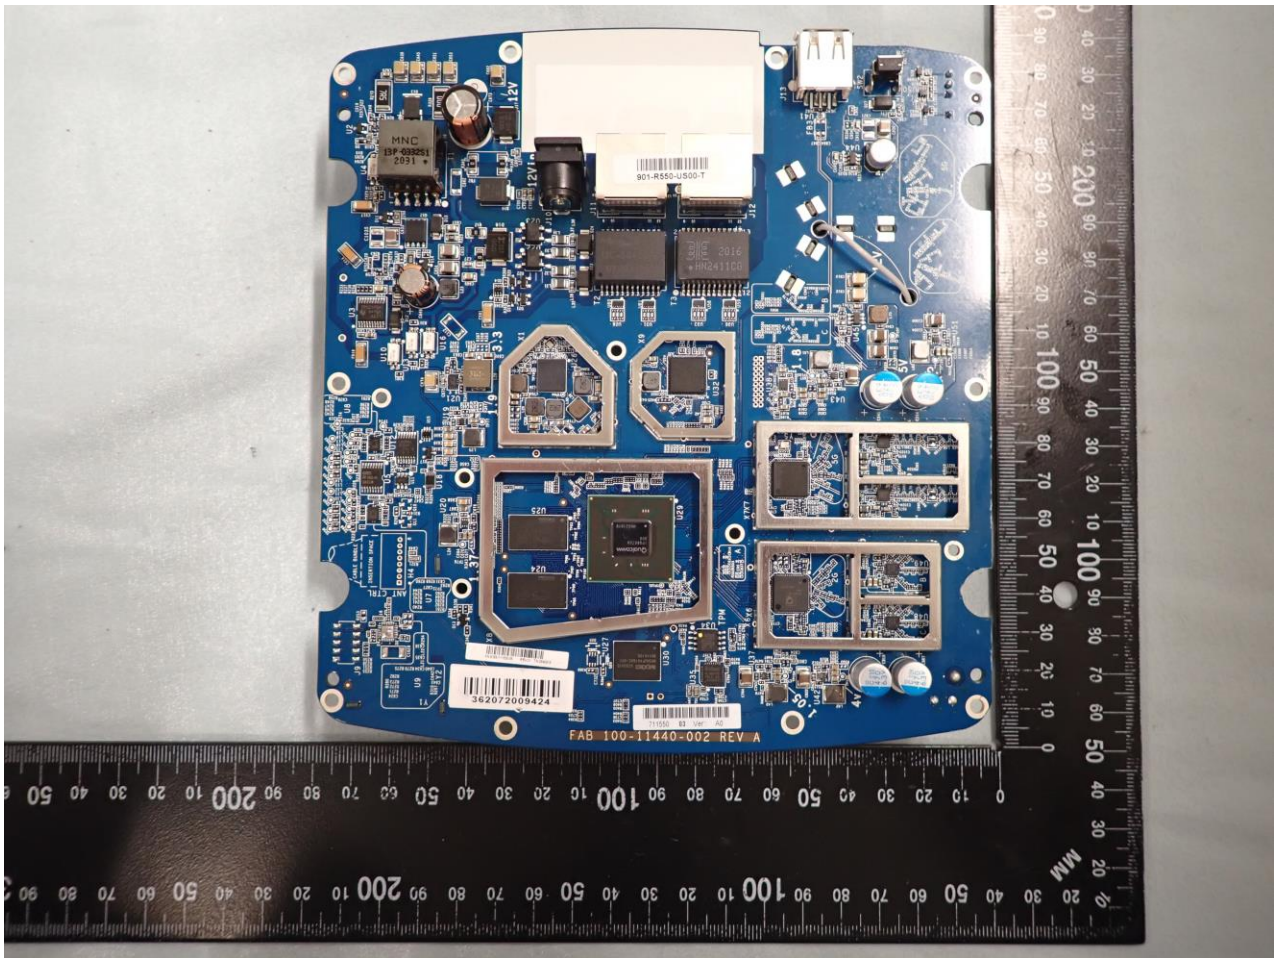

2. Internal Photograph of EUT

Brand Name: RUCKUS / Model Name: R550p / Marketing Name: Ruckus R550p

WLAN (2.4GHz) and WLAN (5GHz) Horizontal Antenna

WLAN (2.4GHz) and WLAN (5GHz) Vertical Antenna

————THE END————