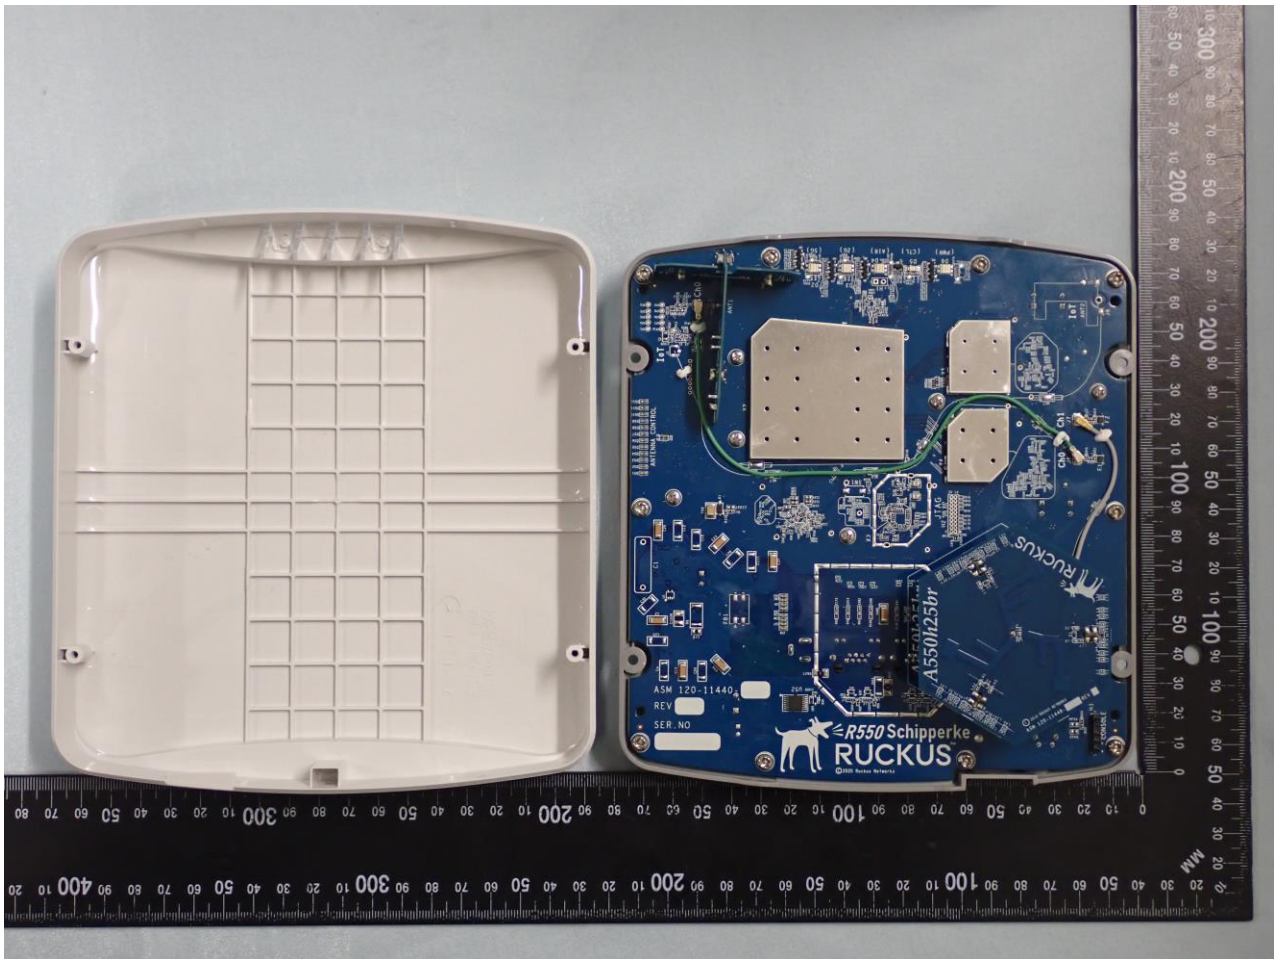

2. Internal Photograph of EUT

Brand Name: RUCKUS / Model Name: R550p / Marketing Name: Ruckus R550p

WLAN (2.4GHz) and WLAN (5GHz) Horizontal Antenna

WLAN (2.4GHz) and WLAN (5GHz) Vertical Antenna

————THE END————