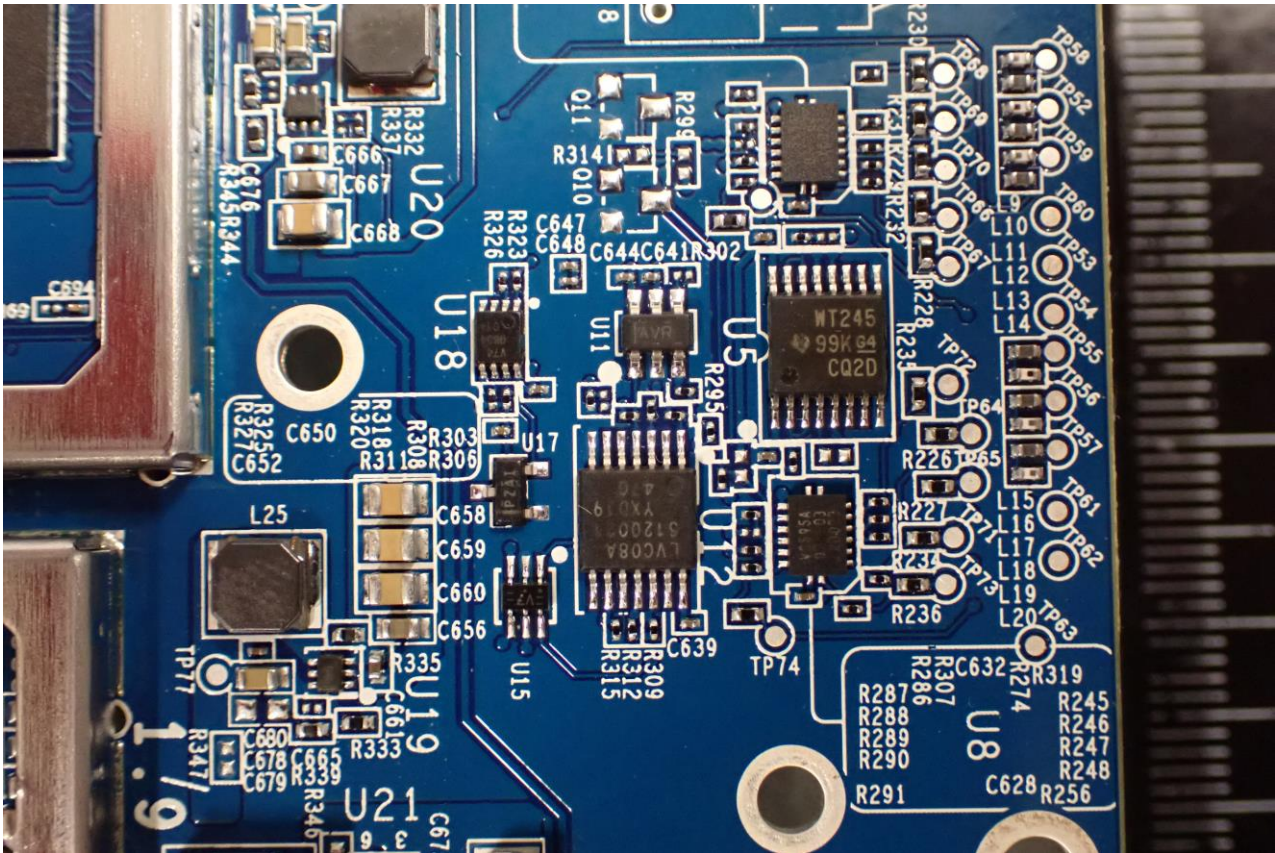

2. Internal Photograph of EUT

Brand Name: RUCKUS / Model Name: R550p / Marketing Name: Ruckus R550p

WLAN (2.4GHz) and WLAN (5GHz) Horizontal Antenna

WLAN (2.4GHz) and WLAN (5GHz) Vertical Antenna

————THE END————