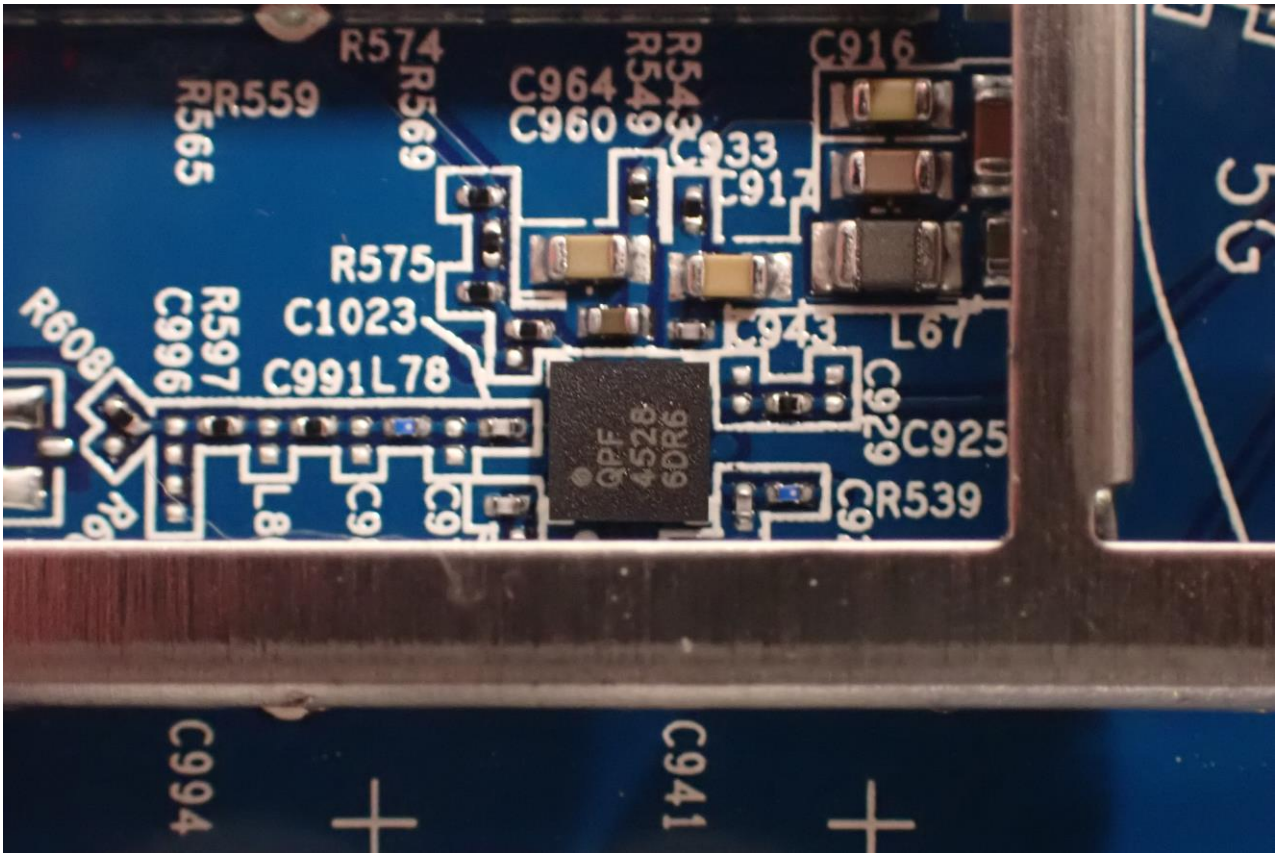

2. Internal Photograph of EUT

Brand Name: RUCKUS / Model Name: R550p / Marketing Name: Ruckus R550p

WLAN (2.4GHz) and WLAN (5GHz) Horizontal Antenna

WLAN (2.4GHz) and WLAN (5GHz) Vertical Antenna

————THE END————