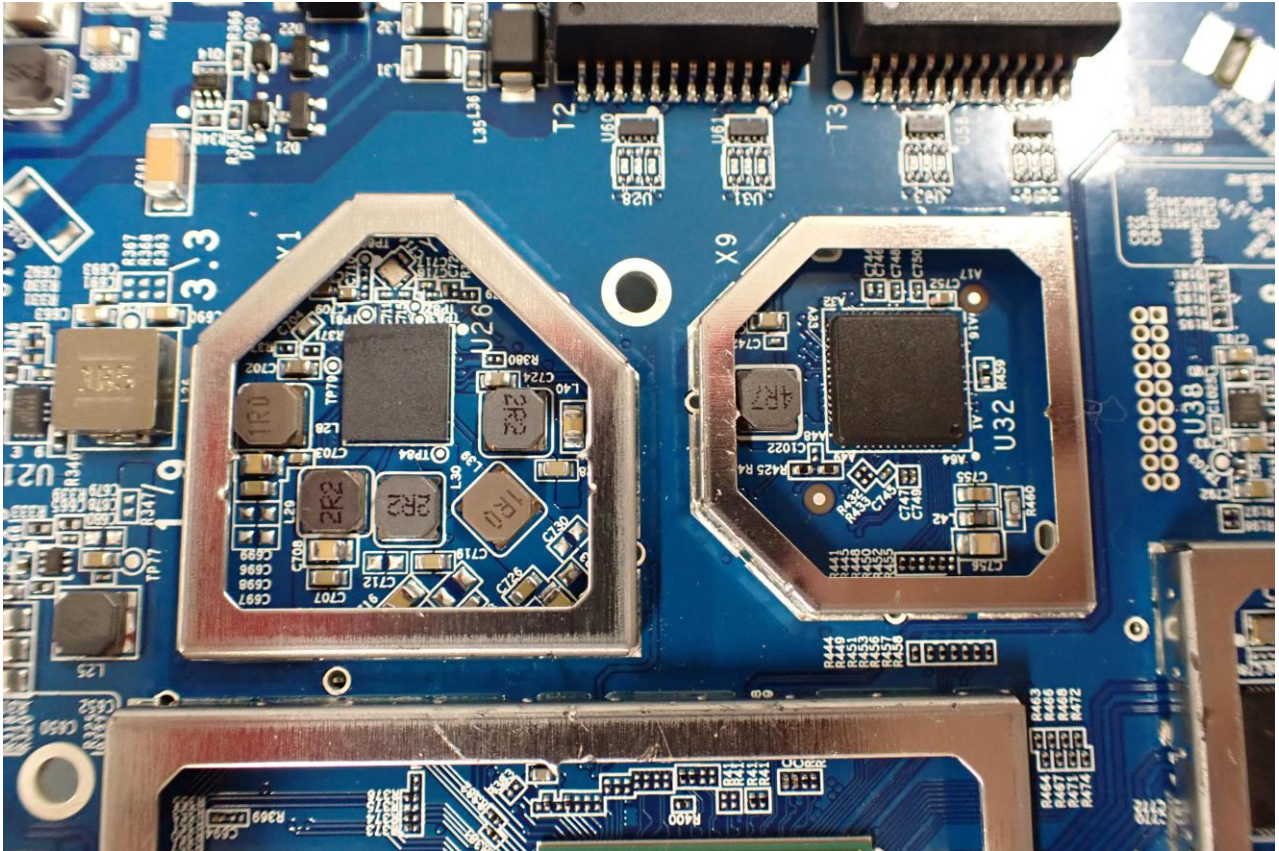

2. Internal Photograph of EUT

Brand Name: RUCKUS / Model Name: R550p / Marketing Name: Ruckus R550p

WLAN (2.4GHz) and WLAN (5GHz) Horizontal Antenna

WLAN (2.4GHz) and WLAN (5GHz) Vertical Antenna

————THE END————