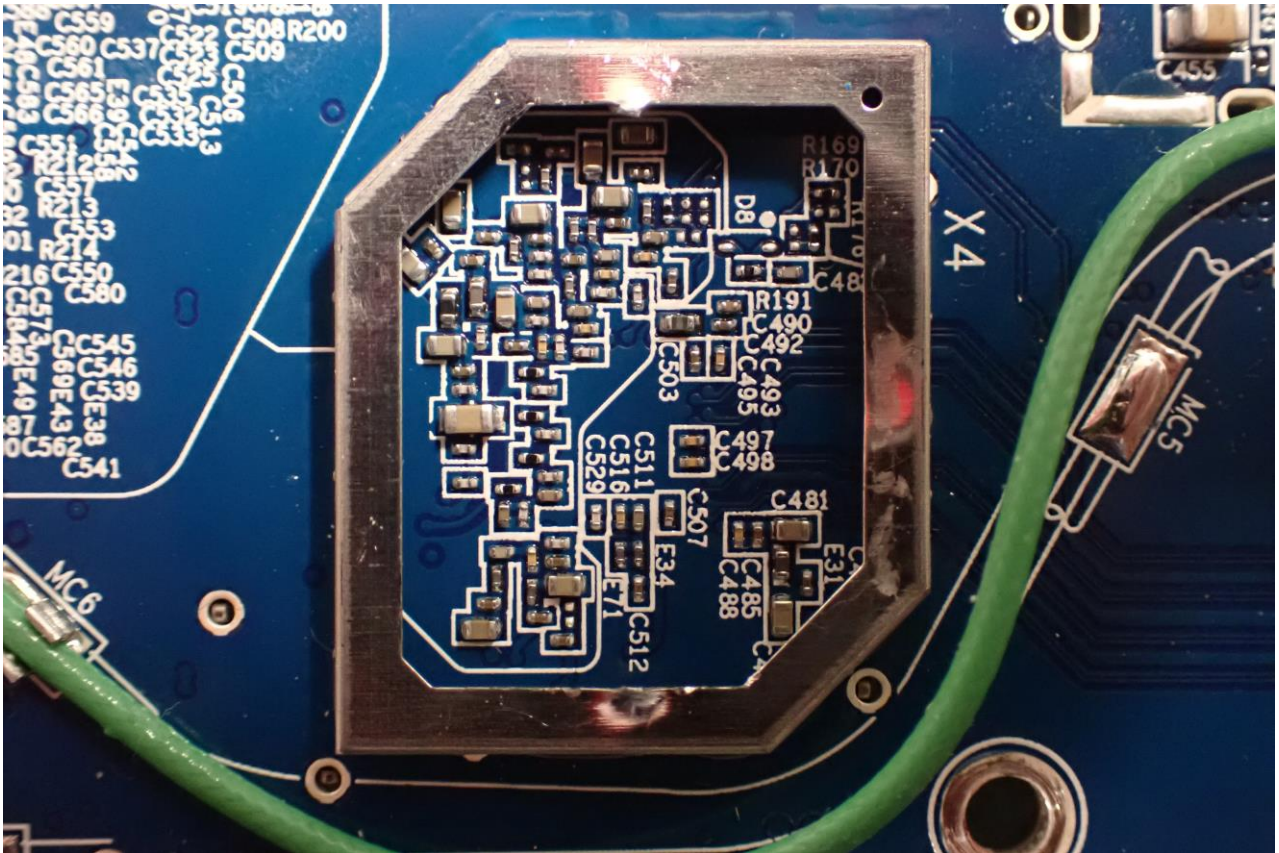

2. Internal Photograph of EUT

Brand Name: RUCKUS / Model Name: R550p / Marketing Name: Ruckus R550p

WLAN (2.4GHz) and WLAN (5GHz) Horizontal Antenna

WLAN (2.4GHz) and WLAN (5GHz) Vertical Antenna

————THE END————