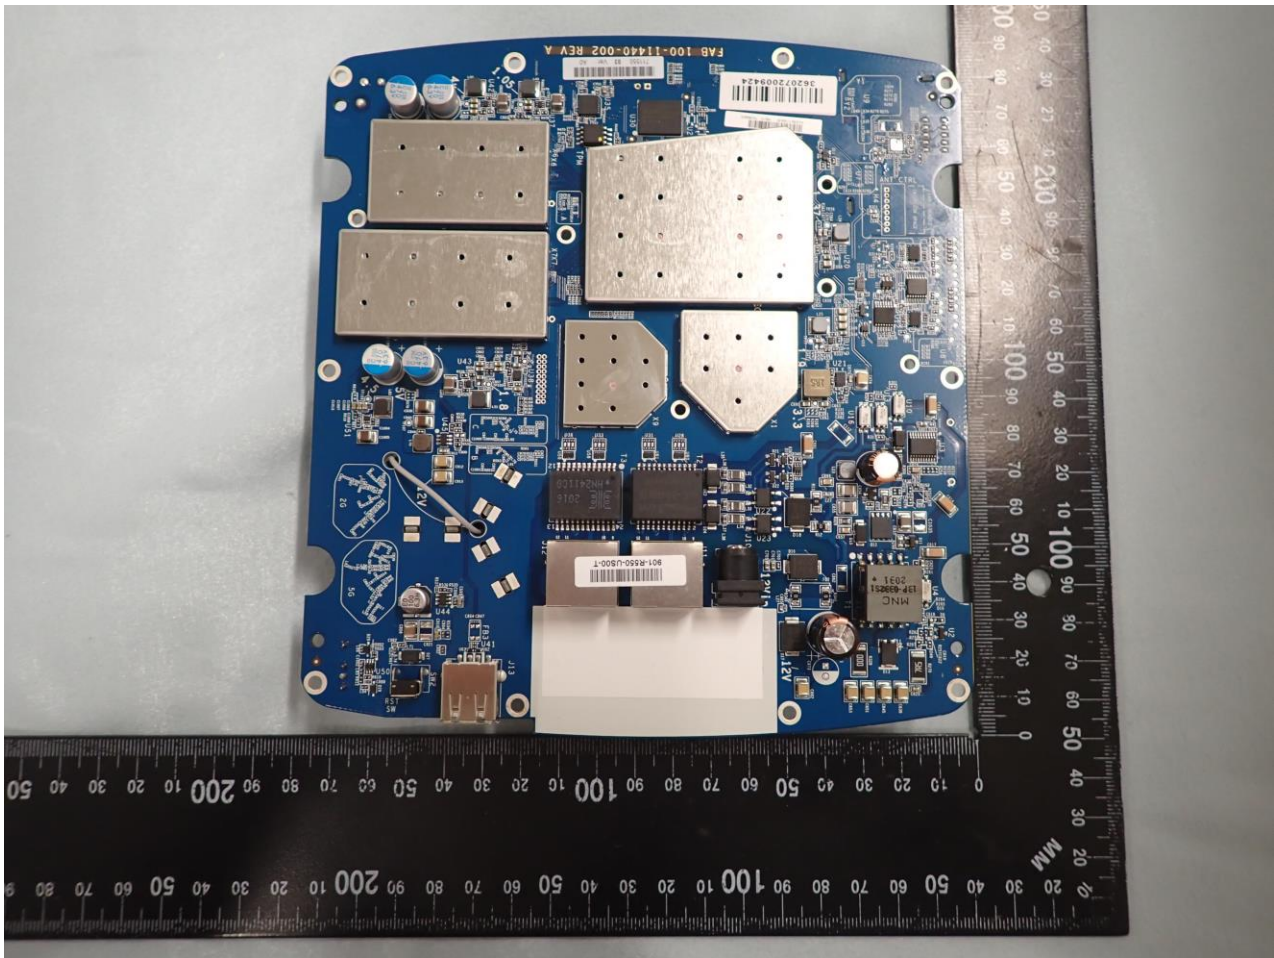

2. Internal Photograph of EUT

Brand Name: RUCKUS / Model Name: R550p / Marketing Name: Ruckus R550p

WLAN (2.4GHz) and WLAN (5GHz) Horizontal Antenna

WLAN (2.4GHz) and WLAN (5GHz) Vertical Antenna

————THE END————