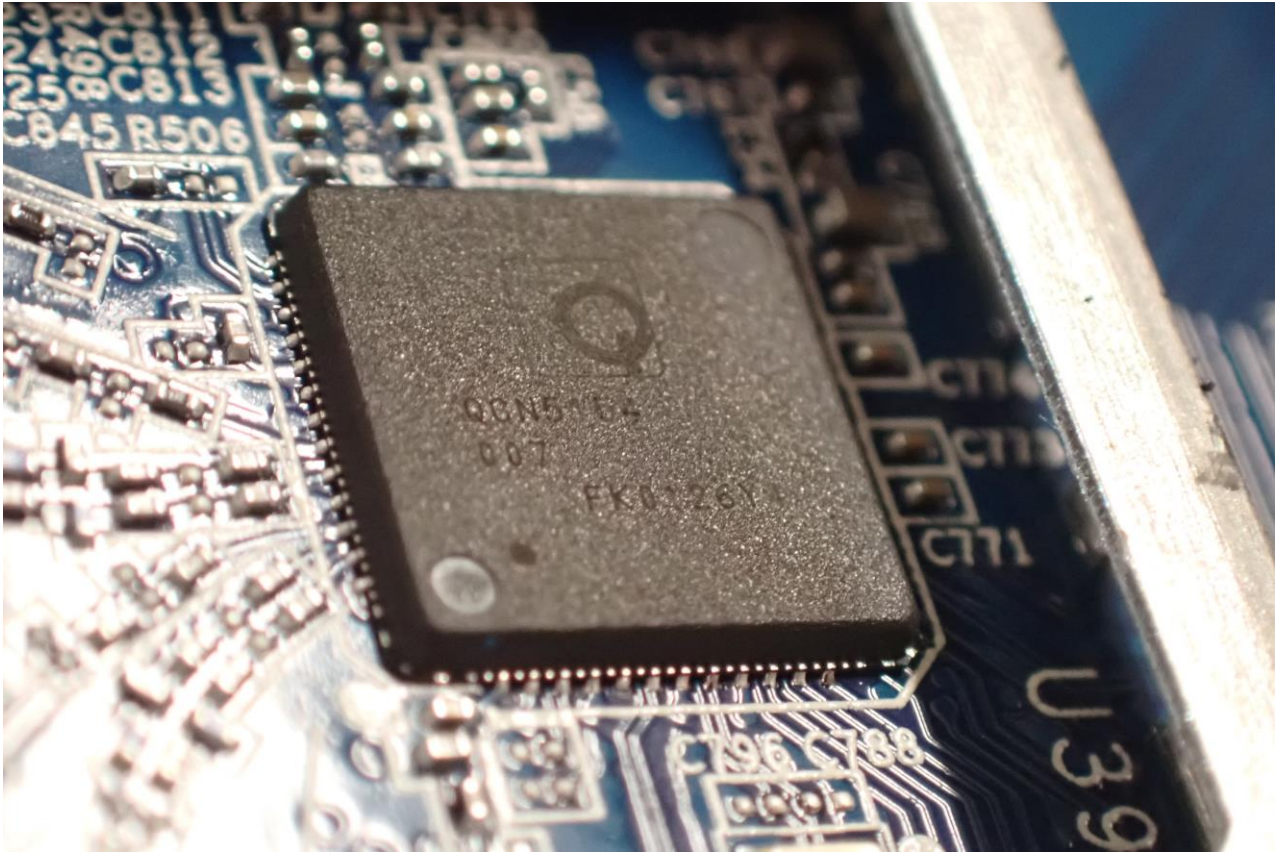

2. Internal Photograph of EUT

Brand Name: RUCKUS / Model Name: R550p / Marketing Name: Ruckus R550p

WLAN (2.4GHz) and WLAN (5GHz) Horizontal Antenna

WLAN (2.4GHz) and WLAN (5GHz) Vertical Antenna

————THE END————