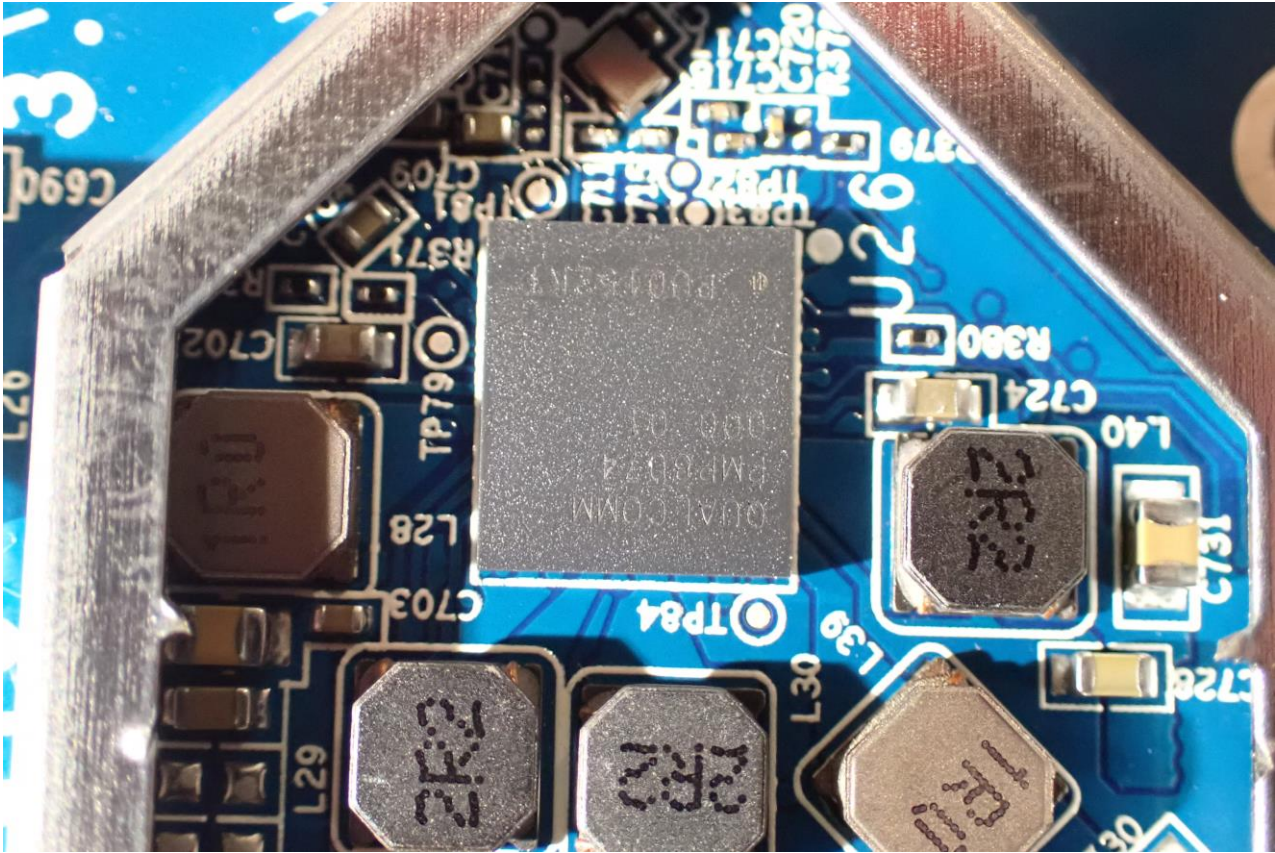

2. Internal Photograph of EUT

Brand Name: RUCKUS / Model Name: R550p / Marketing Name: Ruckus R550p

WLAN (2.4GHz) and WLAN (5GHz) Horizontal Antenna

WLAN (2.4GHz) and WLAN (5GHz) Vertical Antenna

————THE END————