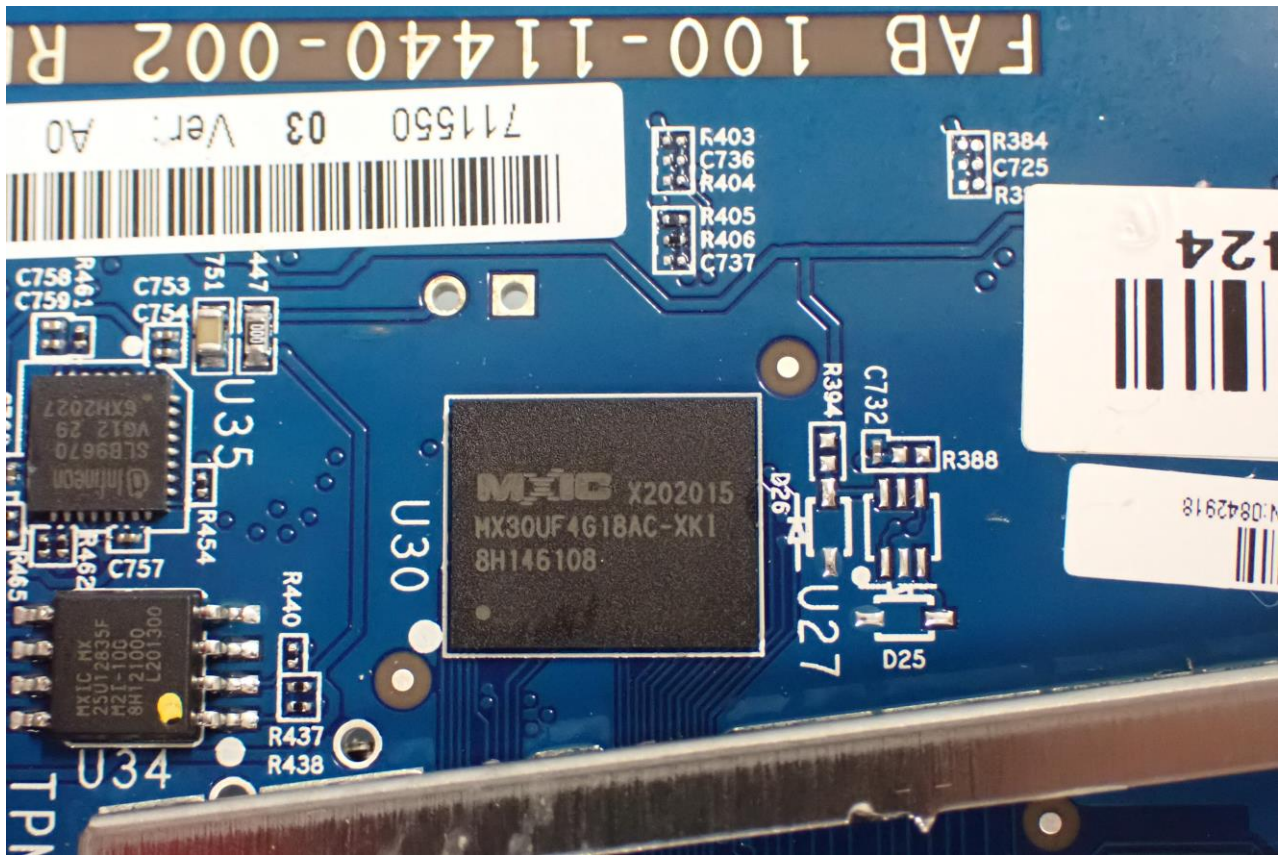

2. Internal Photograph of EUT

Brand Name: RUCKUS / Model Name: R550p / Marketing Name: Ruckus R550p

WLAN (2.4GHz) and WLAN (5GHz) Horizontal Antenna

WLAN (2.4GHz) and WLAN (5GHz) Vertical Antenna

————THE END————