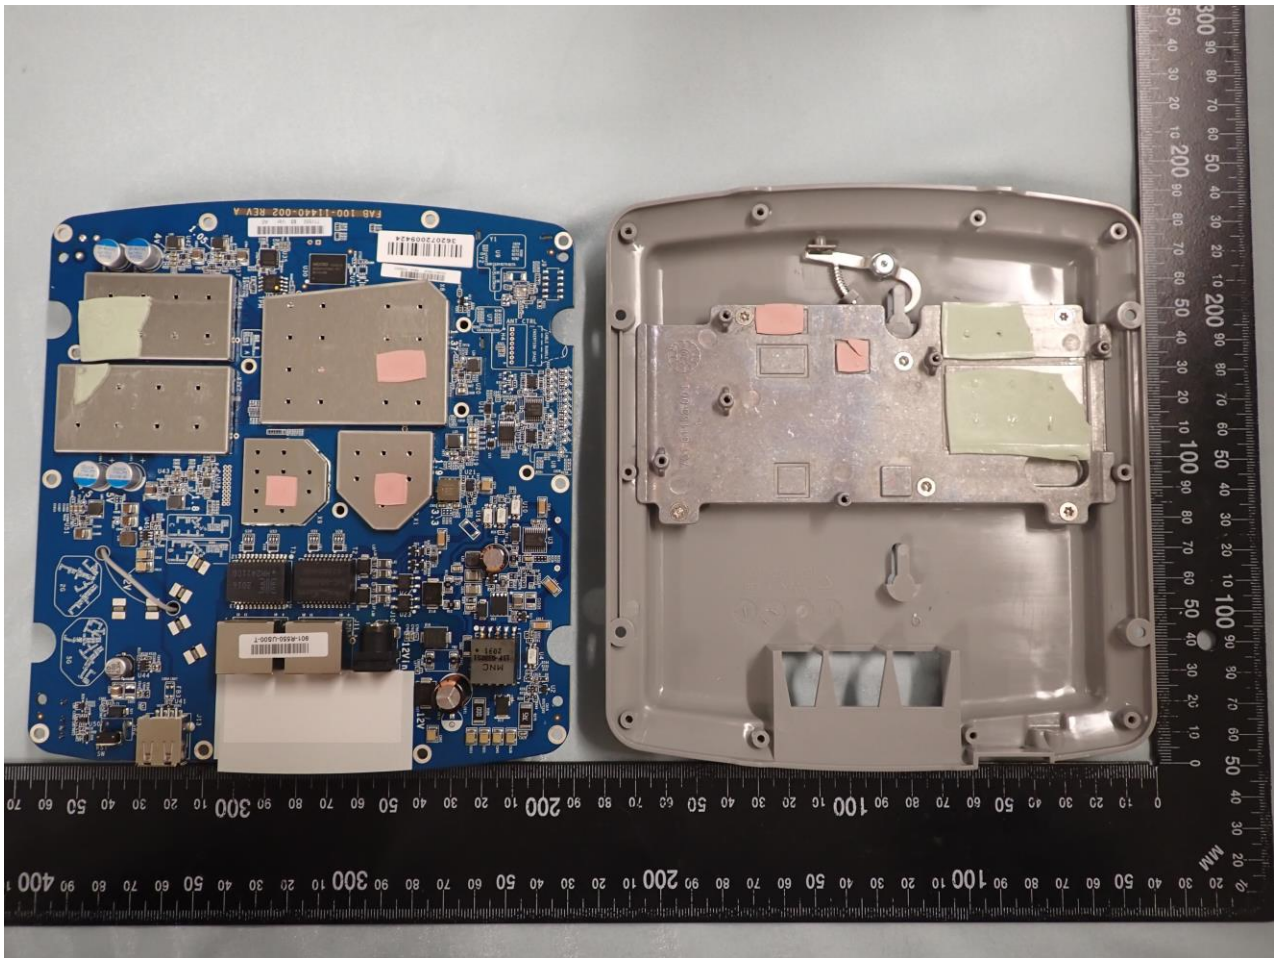

2. Internal Photograph of EUT

Brand Name: RUCKUS / Model Name: R550p / Marketing Name: Ruckus R550p

WLAN (2.4GHz) and WLAN (5GHz) Horizontal Antenna

WLAN (2.4GHz) and WLAN (5GHz) Vertical Antenna

————THE END————