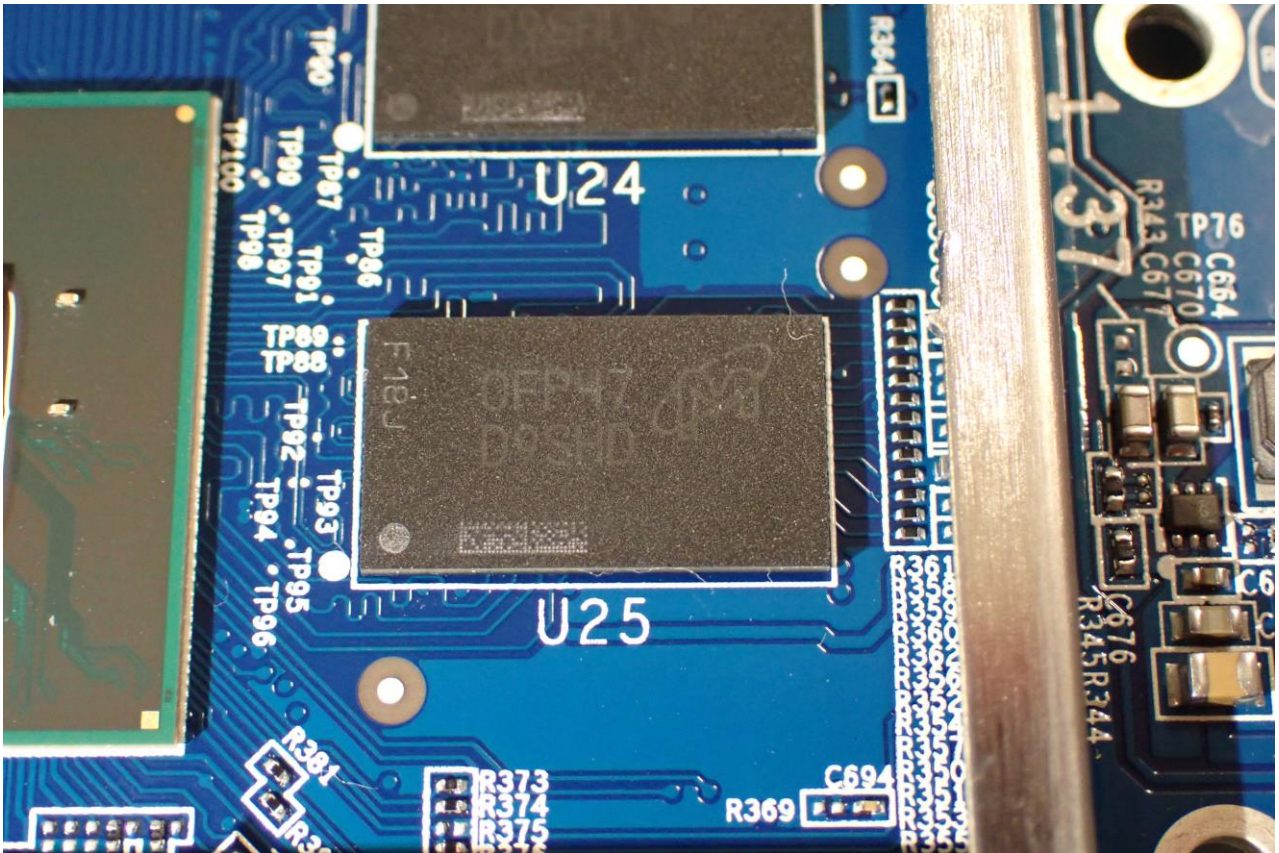

2. Internal Photograph of EUT

Brand Name: RUCKUS / Model Name: R550p / Marketing Name: Ruckus R550p

WLAN (2.4GHz) and WLAN (5GHz) Horizontal Antenna

WLAN (2.4GHz) and WLAN (5GHz) Vertical Antenna

————THE END————