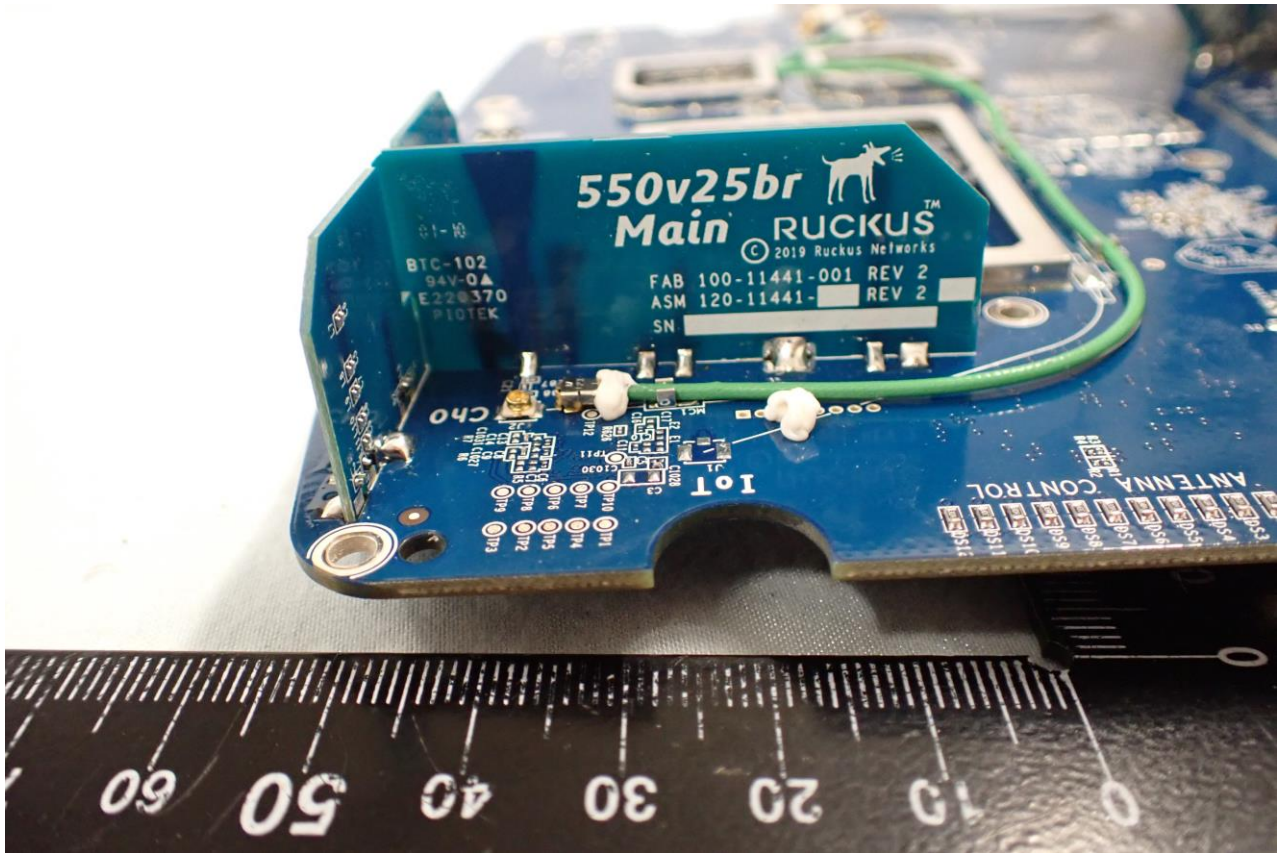

2. Internal Photograph of EUT

Brand Name: RUCKUS / Model Name: R550p / Marketing Name: Ruckus R550p

WLAN (2.4GHz) and WLAN (5GHz) Horizontal Antenna

WLAN (2.4GHz) and WLAN (5GHz) Vertical Antenna

————THE END————