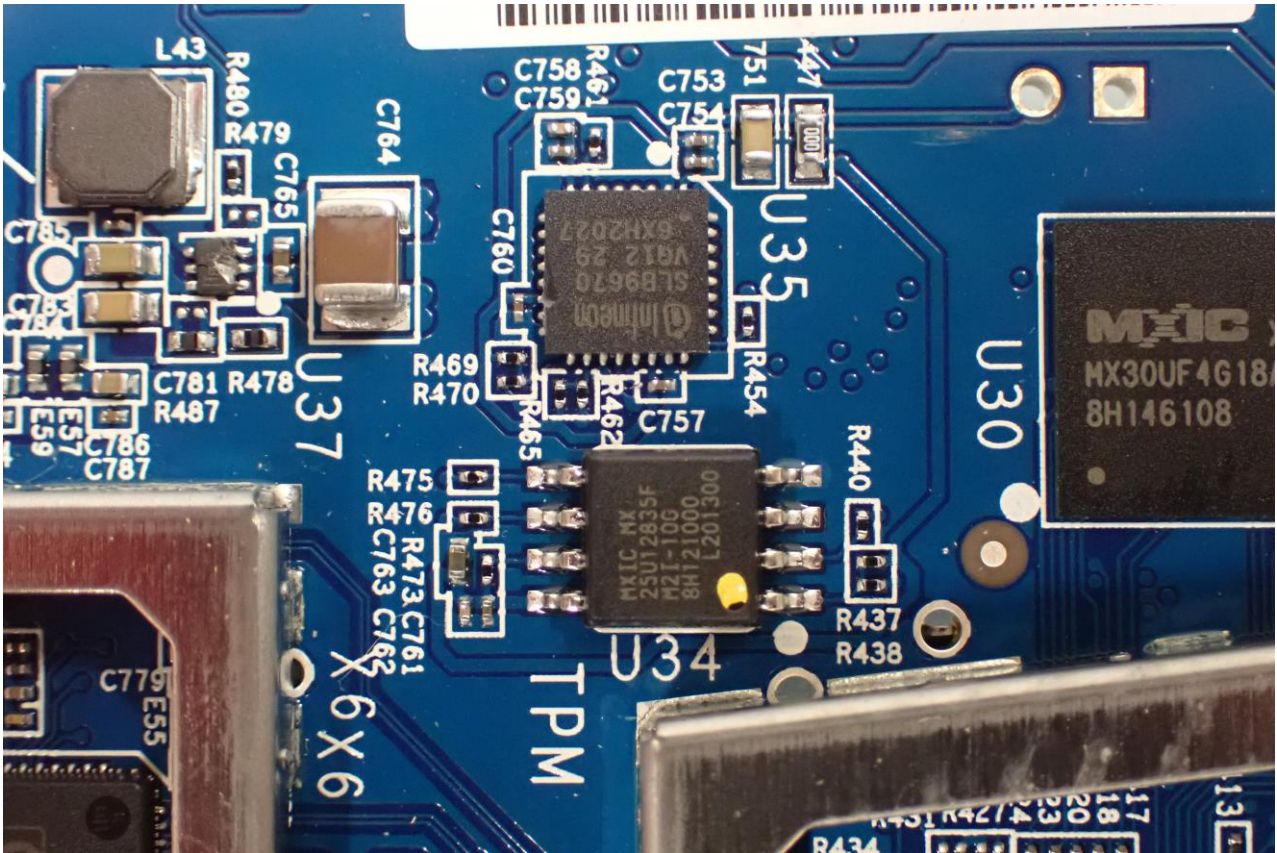

2. Internal Photograph of EUT

Brand Name: RUCKUS / Model Name: R550p / Marketing Name: Ruckus R550p

WLAN (2.4GHz) and WLAN (5GHz) Horizontal Antenna

WLAN (2.4GHz) and WLAN (5GHz) Vertical Antenna

————THE END————