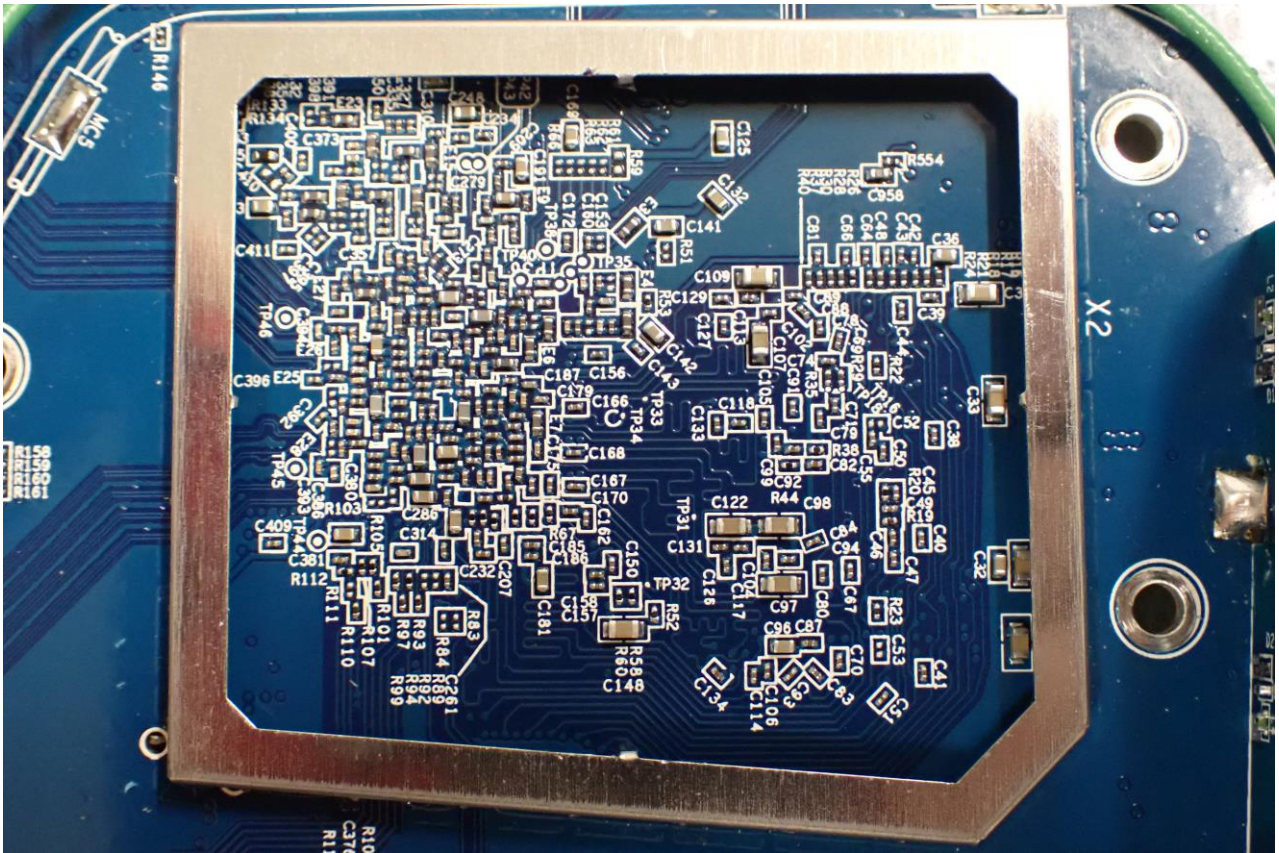

2. Internal Photograph of EUT

Brand Name: RUCKUS / Model Name: R550p / Marketing Name: Ruckus R550p

WLAN (2.4GHz) and WLAN (5GHz) Horizontal Antenna

WLAN (2.4GHz) and WLAN (5GHz) Vertical Antenna

————THE END————