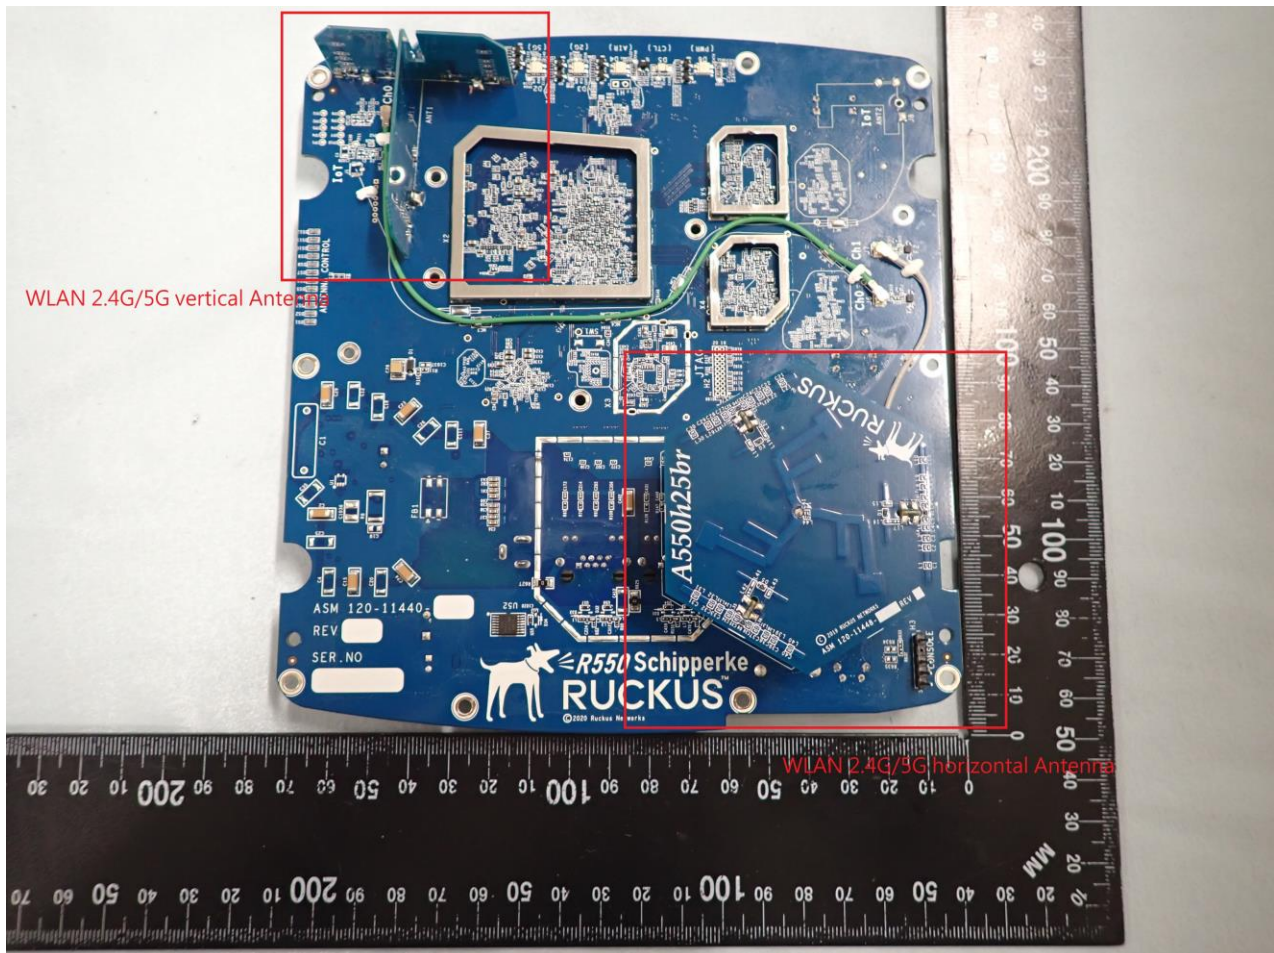

2. Internal Photograph of EUT

Brand Name: RUCKUS / Model Name: R550p / Marketing Name: Ruckus R550p

WLAN (2.4GHz) and WLAN (5GHz) Horizontal Antenna

WLAN (2.4GHz) and WLAN (5GHz) Vertical Antenna

————THE END————