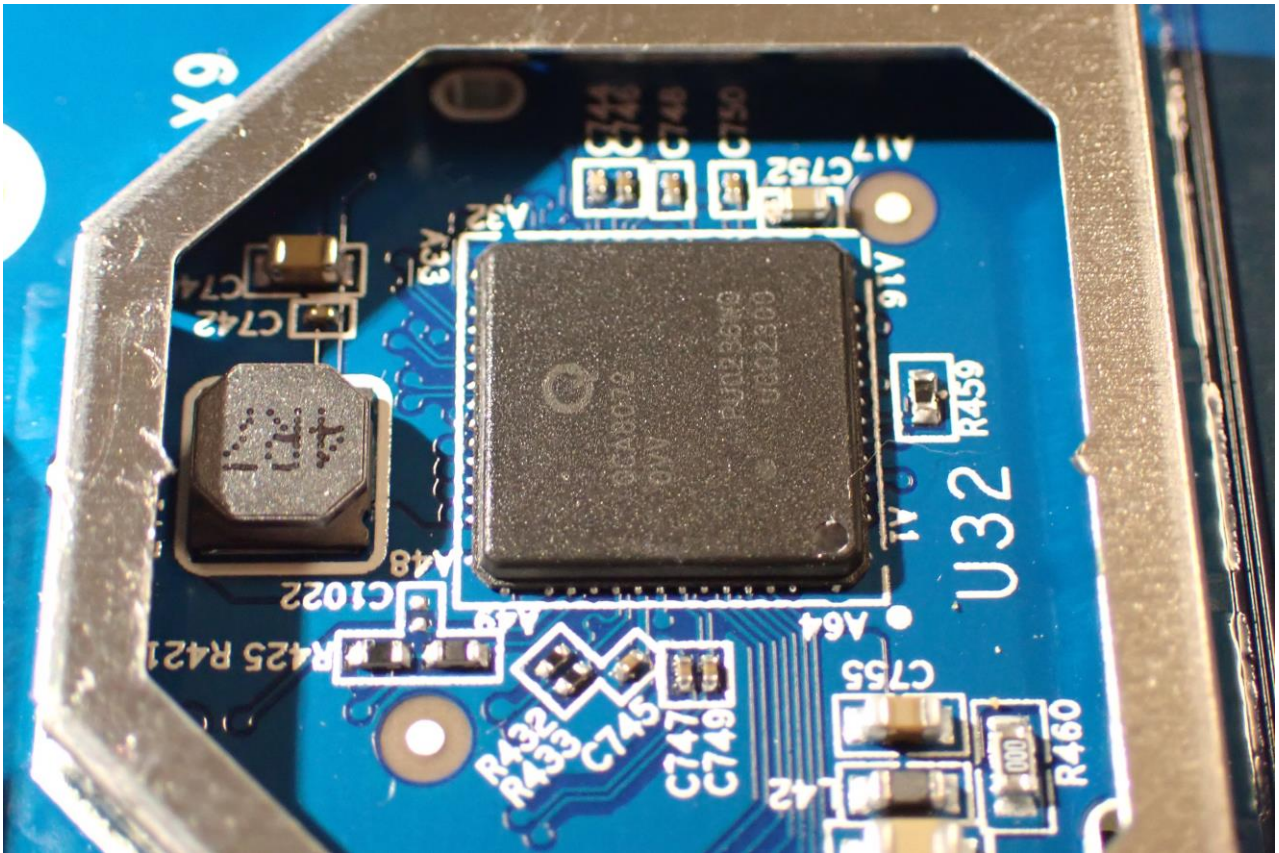

2. Internal Photograph of EUT

Brand Name: RUCKUS / Model Name: R550p / Marketing Name: Ruckus R550p

WLAN (2.4GHz) and WLAN (5GHz) Horizontal Antenna

WLAN (2.4GHz) and WLAN (5GHz) Vertical Antenna

————THE END————