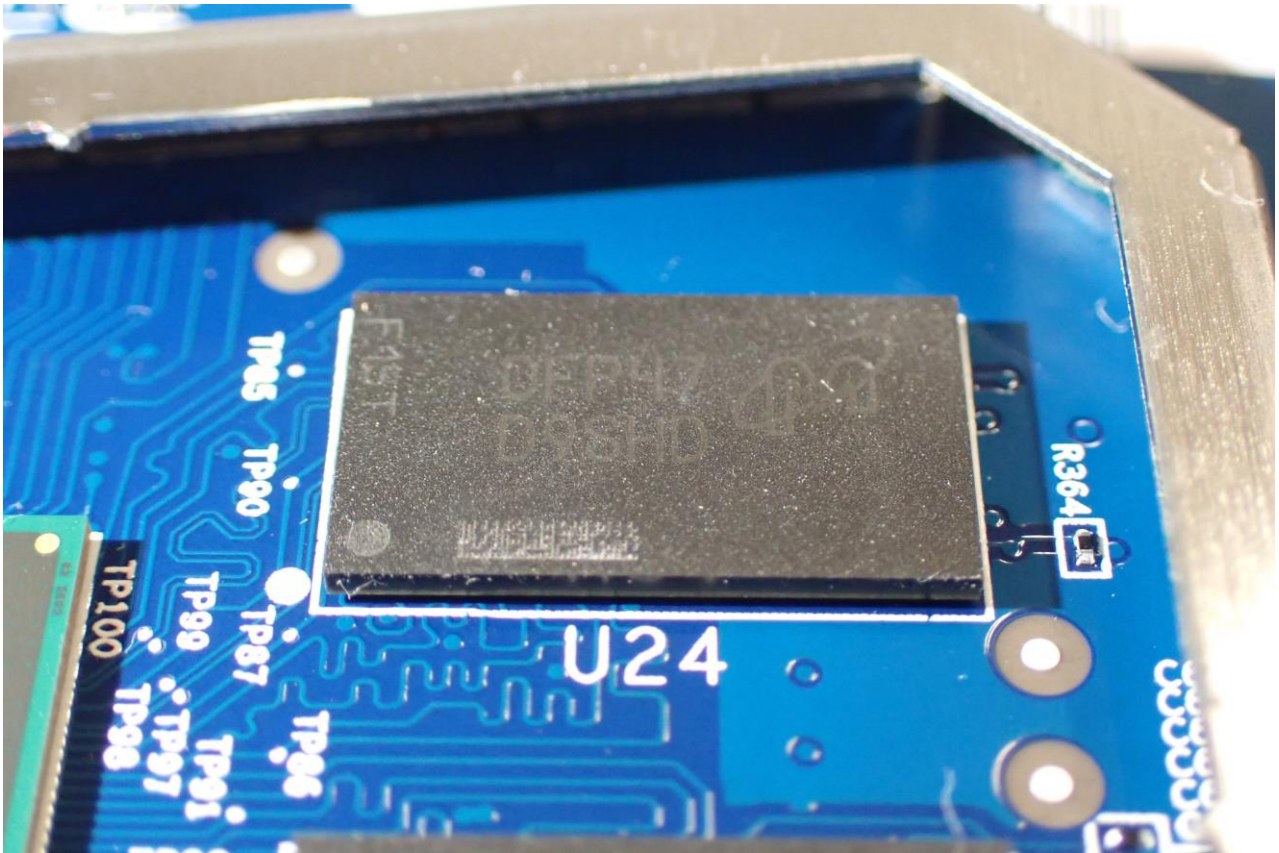

2. Internal Photograph of EUT

Brand Name: RUCKUS / Model Name: R550p / Marketing Name: Ruckus R550p

WLAN (2.4GHz) and WLAN (5GHz) Horizontal Antenna

WLAN (2.4GHz) and WLAN (5GHz) Vertical Antenna

————THE END————