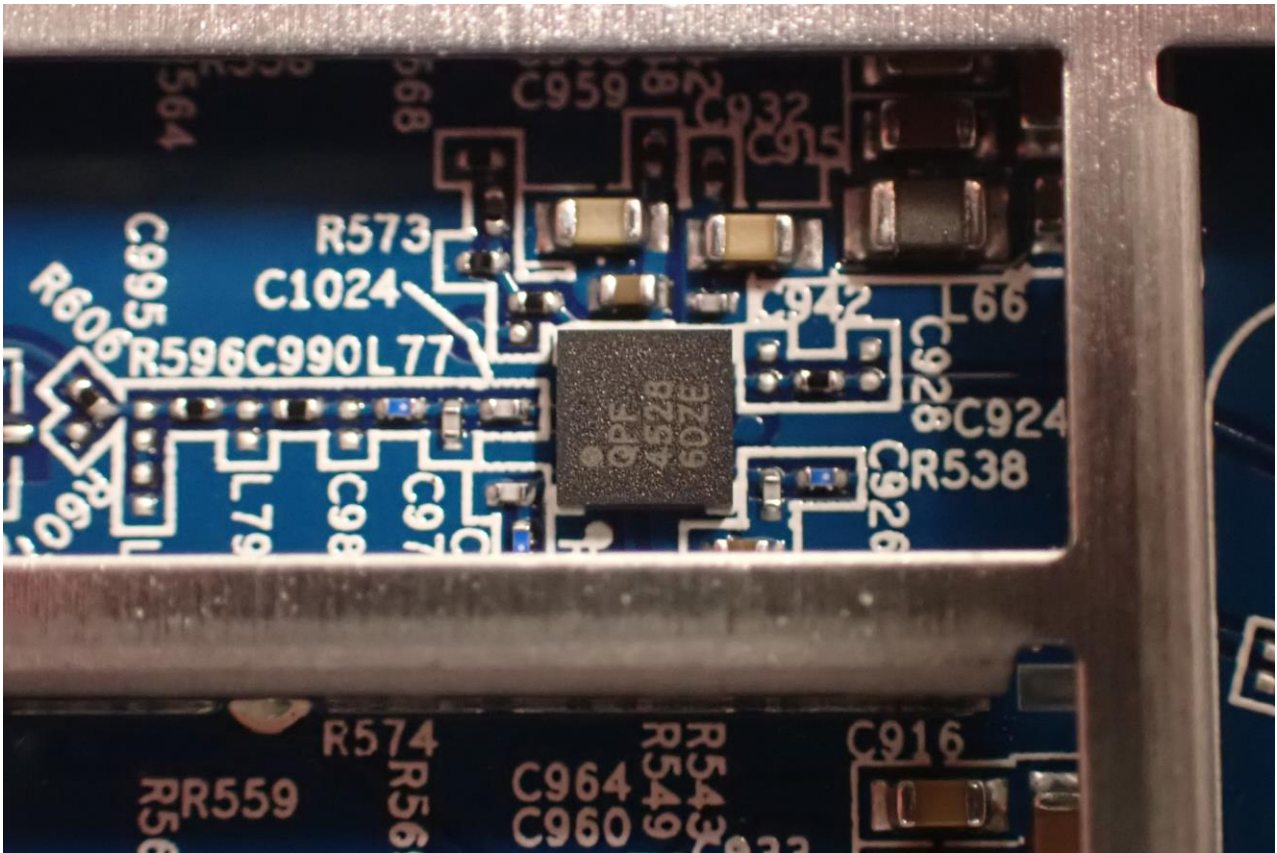

2. Internal Photograph of EUT

Brand Name: RUCKUS / Model Name: R550p / Marketing Name: Ruckus R550p

WLAN (2.4GHz) and WLAN (5GHz) Horizontal Antenna

WLAN (2.4GHz) and WLAN (5GHz) Vertical Antenna

————THE END————