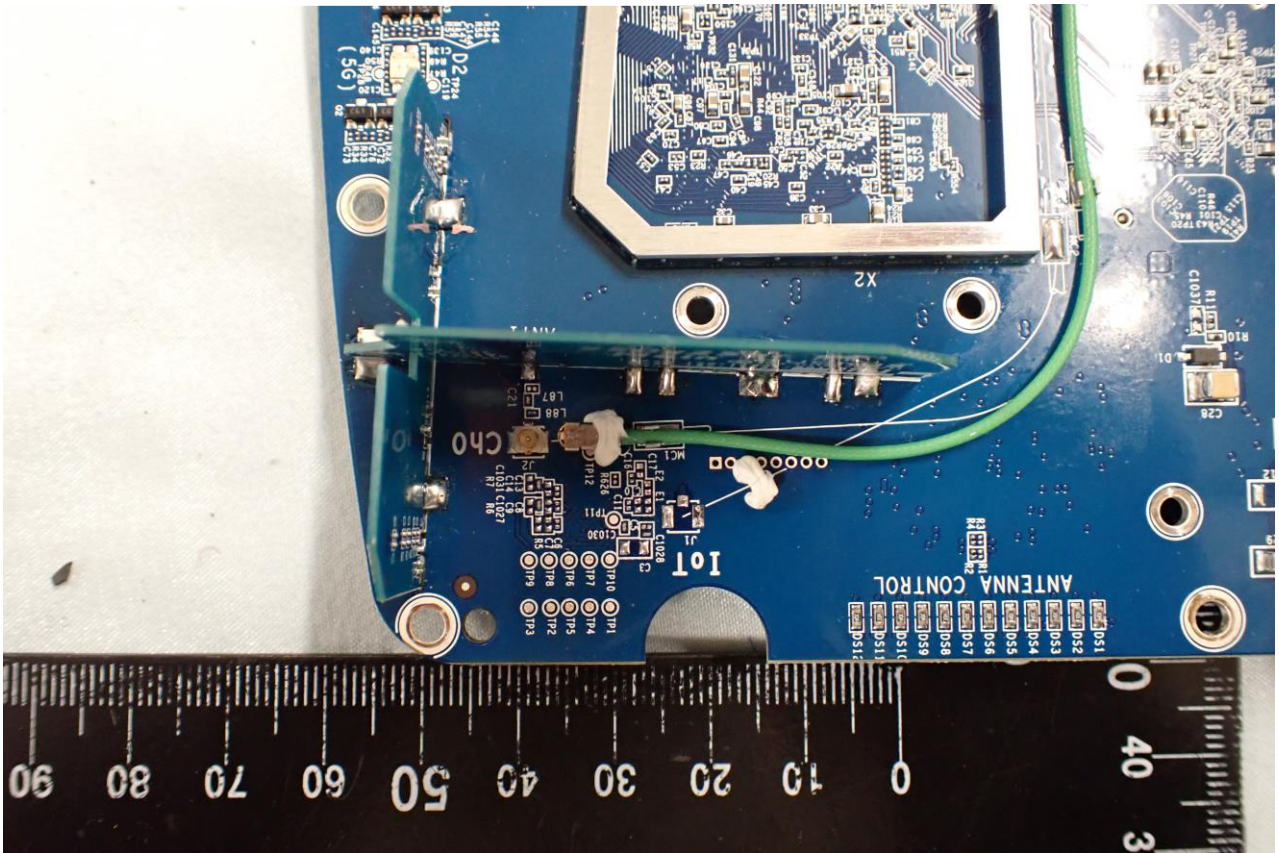

2. Internal Photograph of EUT

Brand Name: RUCKUS / Model Name: R550p / Marketing Name: Ruckus R550p

WLAN (2.4GHz) and WLAN (5GHz) Horizontal Antenna

WLAN (2.4GHz) and WLAN (5GHz) Vertical Antenna

————THE END————