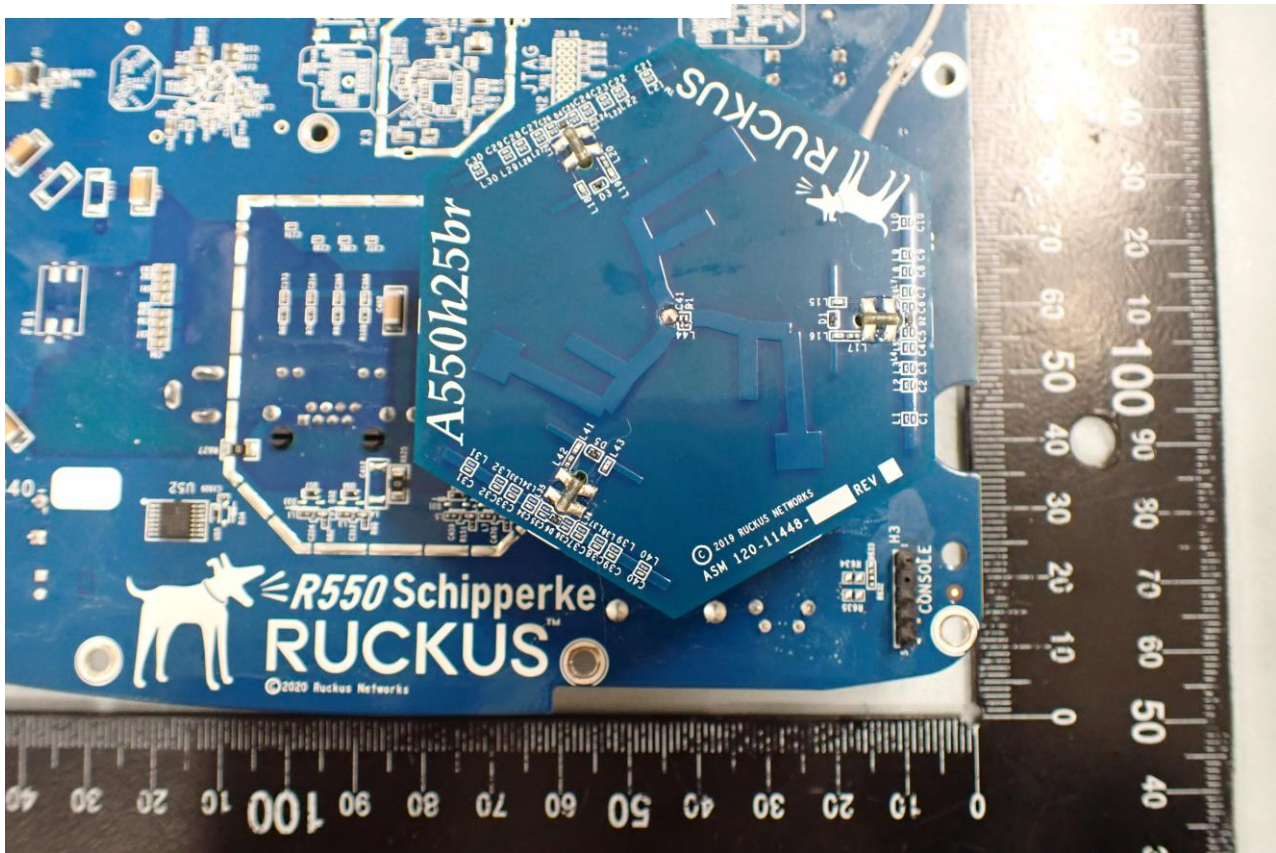

2. Internal Photograph of EUT

Brand Name: RUCKUS / Model Name: R550p / Marketing Name: Ruckus R550p

WLAN (2.4GHz) and WLAN (5GHz) Horizontal Antenna

WLAN (2.4GHz) and WLAN (5GHz) Vertical Antenna

————THE END————