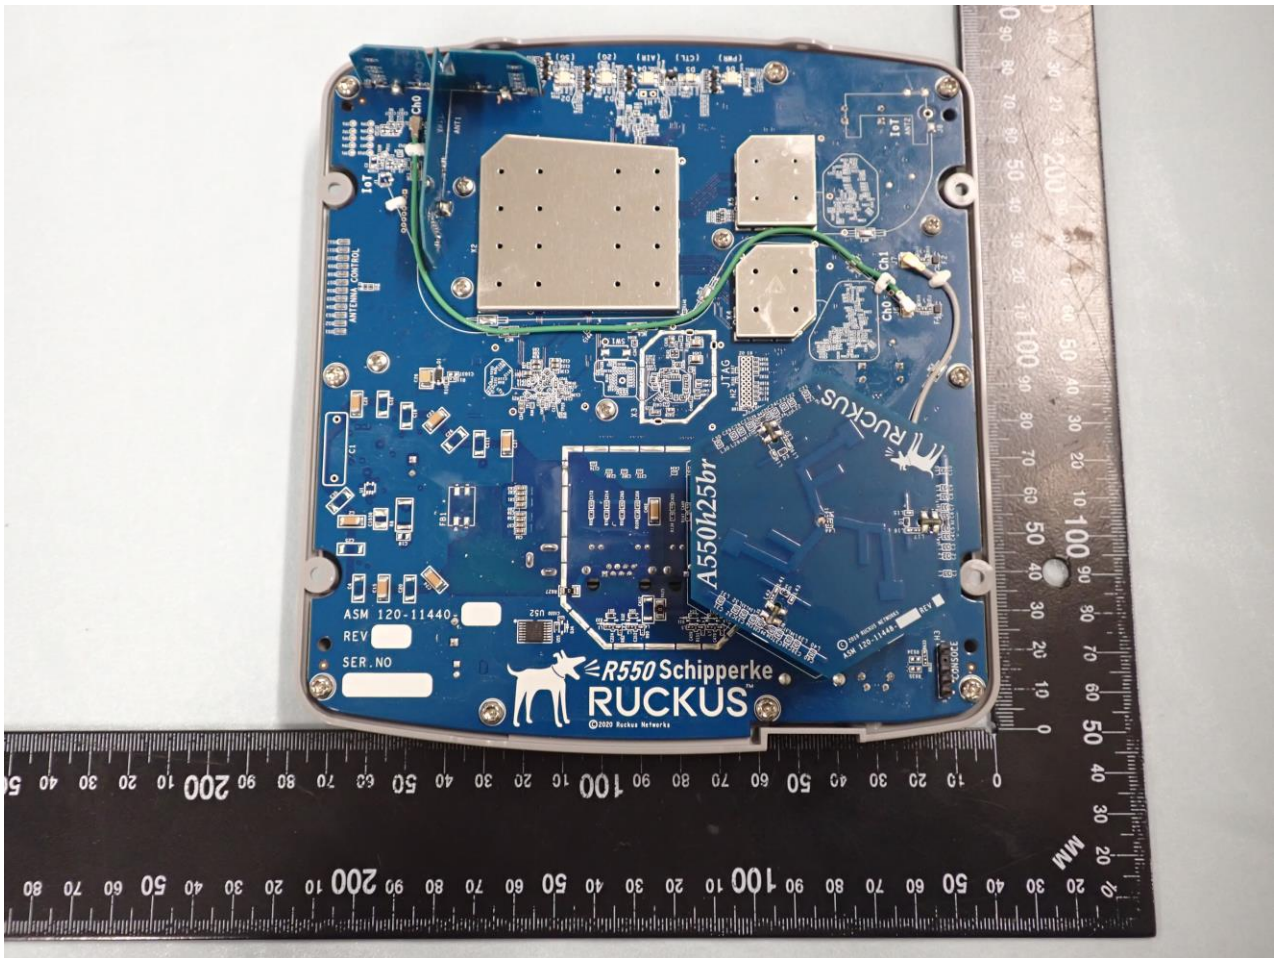

2. Internal Photograph of EUT

Brand Name: RUCKUS / Model Name: R550p / Marketing Name: Ruckus R550p

WLAN (2.4GHz) and WLAN (5GHz) Horizontal Antenna

WLAN (2.4GHz) and WLAN (5GHz) Vertical Antenna

————THE END————