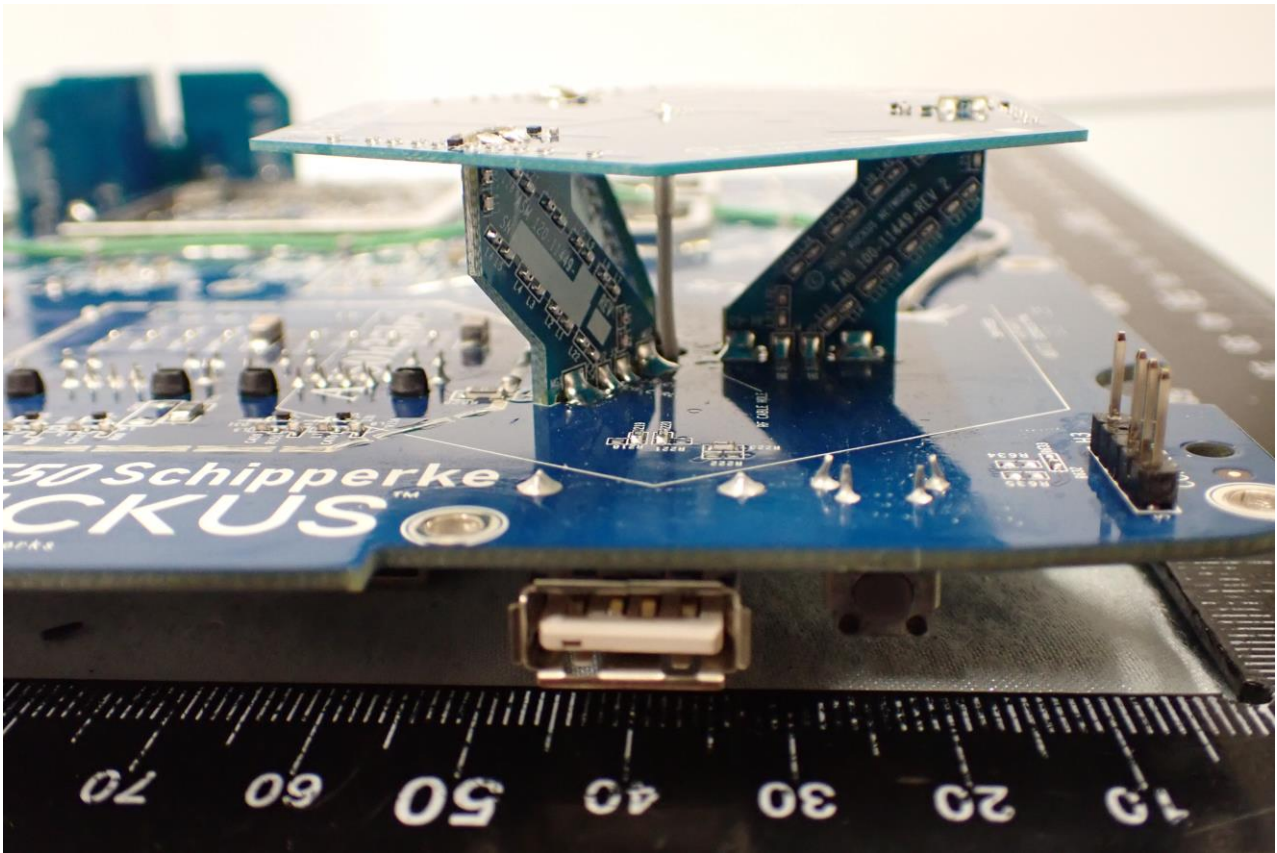

2. Internal Photograph of EUT

Brand Name: RUCKUS / Model Name: R550p / Marketing Name: Ruckus R550p

WLAN (2.4GHz) and WLAN (5GHz) Horizontal Antenna

WLAN (2.4GHz) and WLAN (5GHz) Vertical Antenna

————THE END————