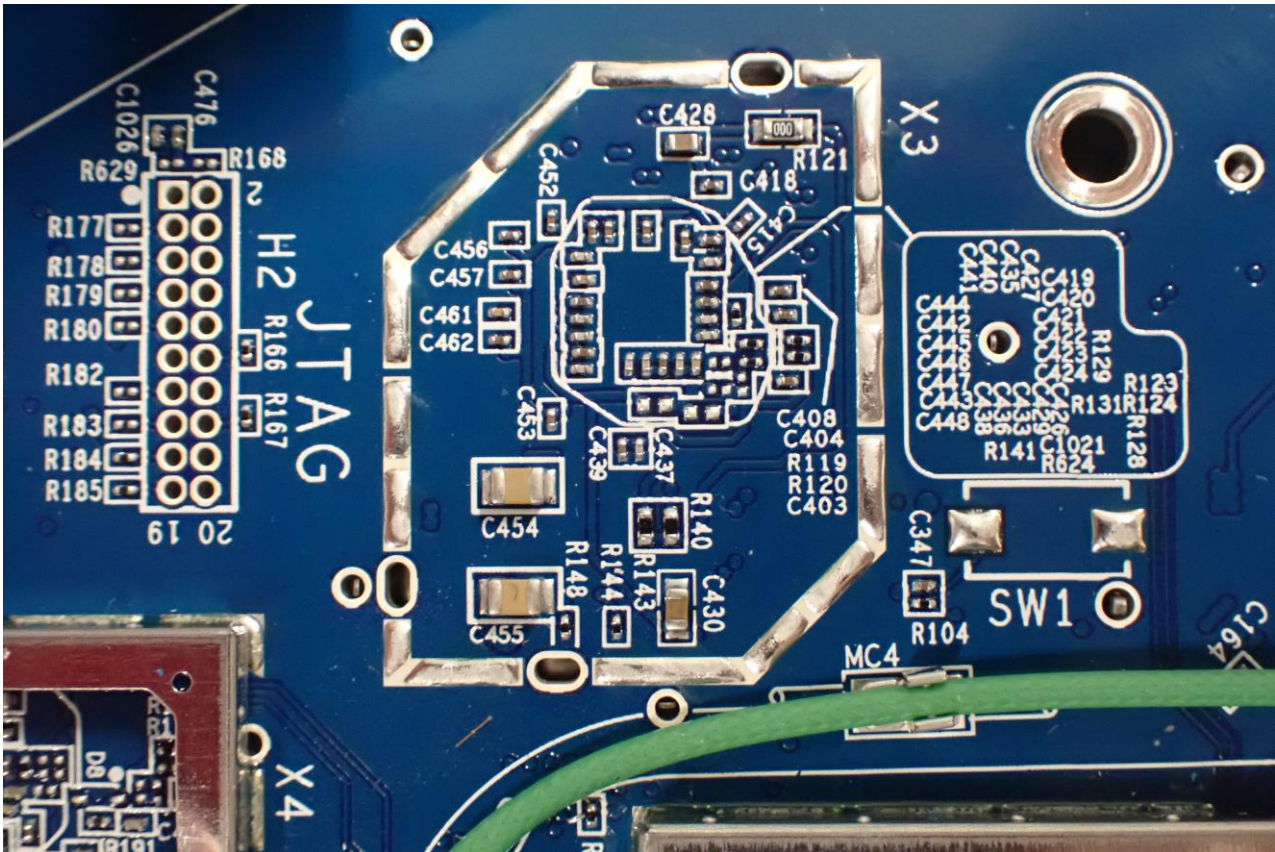

2. Internal Photograph of EUT

Brand Name: RUCKUS / Model Name: R550p / Marketing Name: Ruckus R550p

WLAN (2.4GHz) and WLAN (5GHz) Horizontal Antenna

WLAN (2.4GHz) and WLAN (5GHz) Vertical Antenna

————THE END————