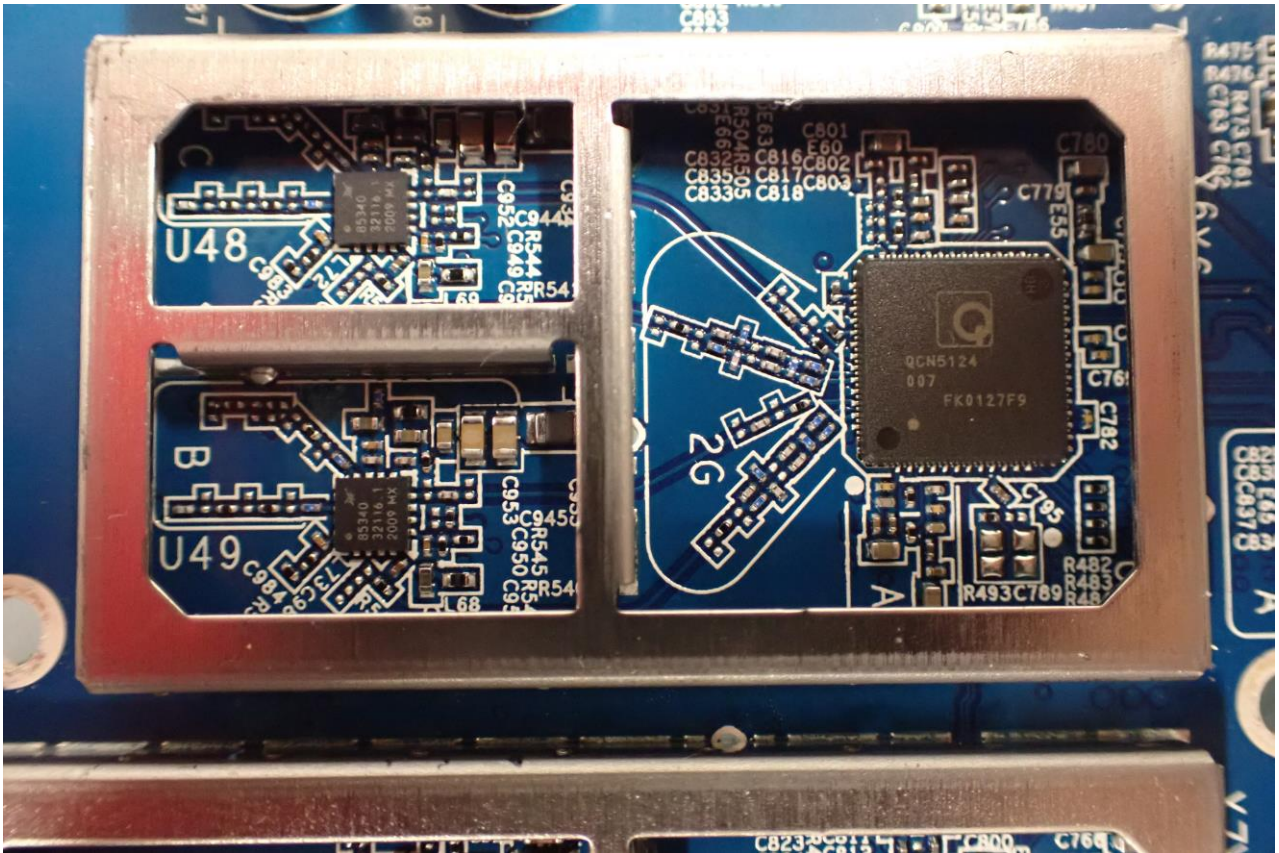

2. Internal Photograph of EUT

Brand Name: RUCKUS / Model Name: R550p / Marketing Name: Ruckus R550p

WLAN (2.4GHz) and WLAN (5GHz) Horizontal Antenna

WLAN (2.4GHz) and WLAN (5GHz) Vertical Antenna

————THE END————