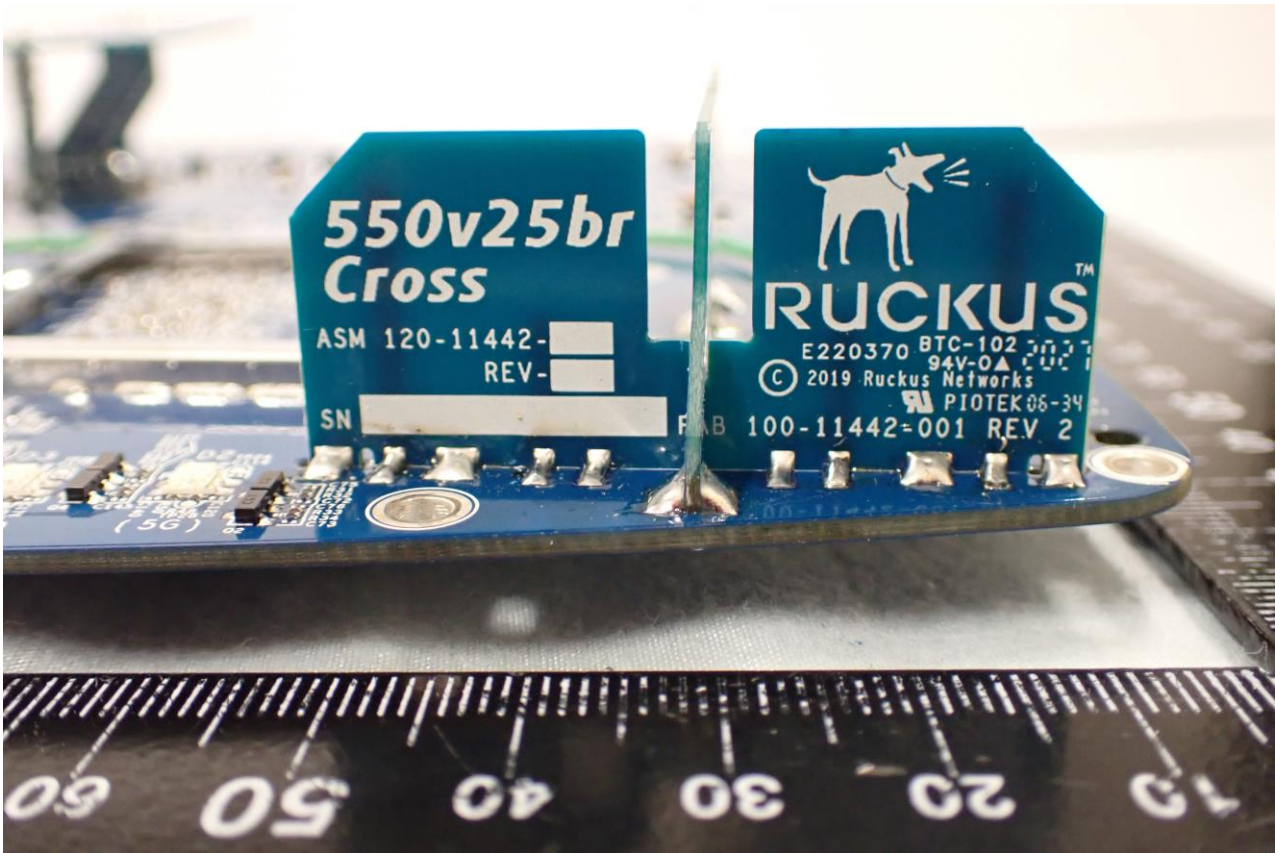

2. Internal Photograph of EUT

Brand Name: RUCKUS / Model Name: R550p / Marketing Name: Ruckus R550p

WLAN (2.4GHz) and WLAN (5GHz) Horizontal Antenna

WLAN (2.4GHz) and WLAN (5GHz) Vertical Antenna

————THE END————