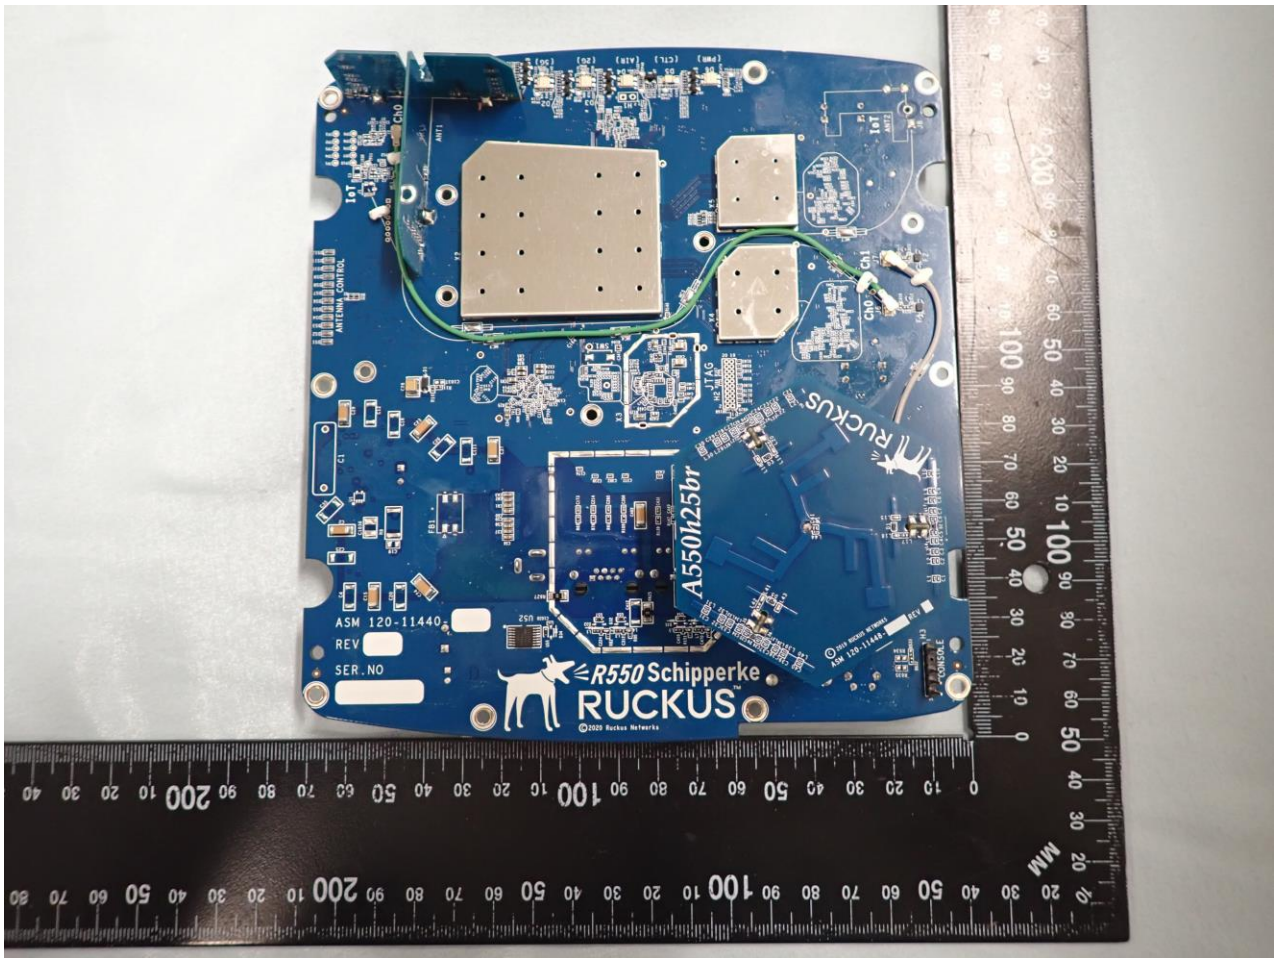

2. Internal Photograph of EUT

Brand Name: RUCKUS / Model Name: R550p / Marketing Name: Ruckus R550p

WLAN (2.4GHz) and WLAN (5GHz) Horizontal Antenna

WLAN (2.4GHz) and WLAN (5GHz) Vertical Antenna

————THE END————