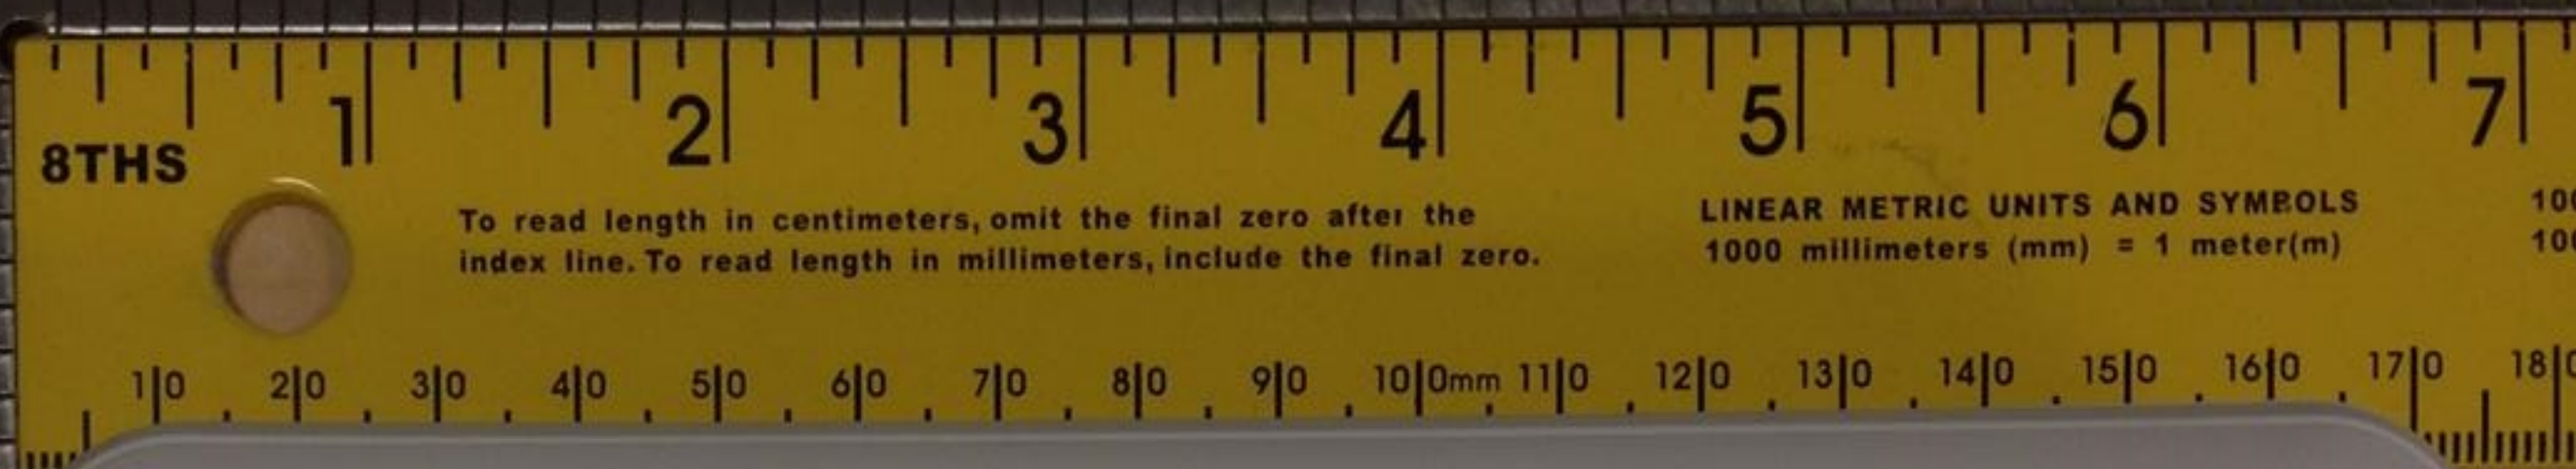

1. Replace “XXX” with the country of manufacture
2. Dielines/cutlines do not print
3. P/N 877-76405-001 Rev. A1
4. Colors:

BLACK

PMS 716C

**RUCKUS**  
WIRELESS  
**ZoneFlex R500 Access Point**  
Default IP Address: 192.168.0.1  
User name: ruckus Password: ruckus-admin

MADE IN CHINA 12V 1.0A 24x7 32.8

Model R500  
Ruckus Wireless, Inc.

FC

901-R500-US00

S/N: 231404000107

MAC: 6CAAB327ADD0

Label Location