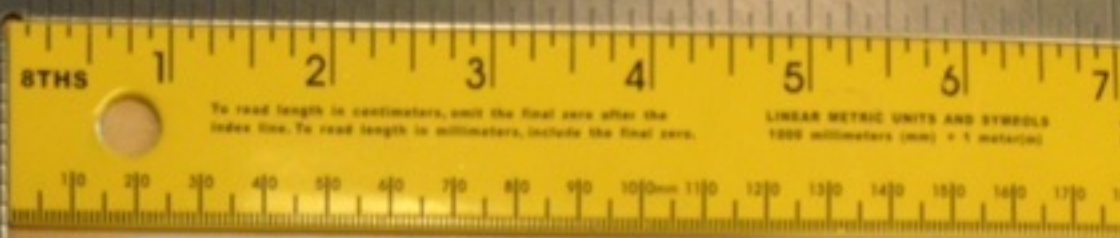

1. Replace “XXX” with the country of manufacture
2. Dielines/cutlines do not print
3. P/N 877-77763-001 Rev. A1
4. Colors:

BLACK

PMS 716C

 RUCKUS
 ZoneFlex R300 Access Point
 Default IP Address: 192.168.0.1
 User name: super Password: rtp-admin
Made in China 12V vcc 1.0A 1200M 1 30dB

 FCC ID: R300-01

 Model: R300
 Ruckus Wireless, Inc.

Label placement

 SN: 201302003632

 MAC: 24C9A1086660