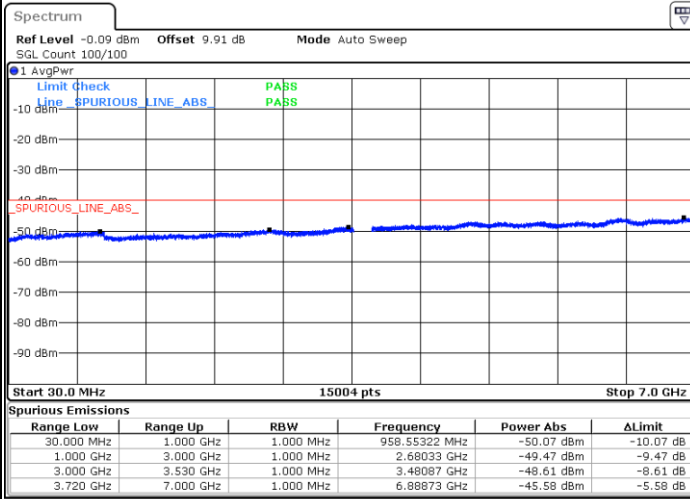

LTE Band 48 / 10MHz

64QAM / Middle channel

Port 3

Date: 2 DEC 2020 11:45:57