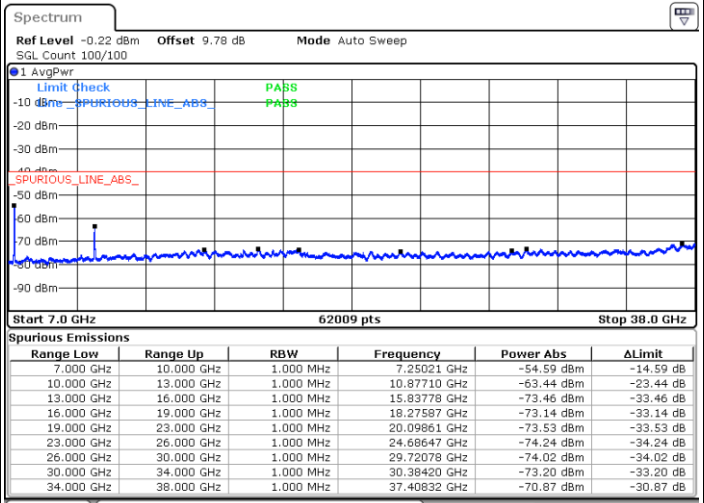

LTE Band 48 / 20MHz

QPSK / Low channel

Port 3

Date: 2 DEC 2020 10:48:01

Date: 20 NOV 2020 16:00:09

Port 4

Date: 2 DEC 2020 10:50:54

Date: 20 NOV 2020 16:03:00

LTE Band 48 / 20MHz

QPSK / Middle channel

Port 1

Date: 2 DEC 2020 16:28:04

Date: 20 NOV 2020 17:28:12

Port 2

Date: 2 DEC 2020 15:59:55

Date: 20 NOV 2020 17:35:25

LTE Band 48 / 20MHz

QPSK / Middle channel

Port 3

Date: 2 DEC 2020 15:21:24

Date: 20 NOV 2020 16:49:40

Port 4

Date: 2 DEC 2020 15:40:13

Date: 20 NOV 2020 16:46:49