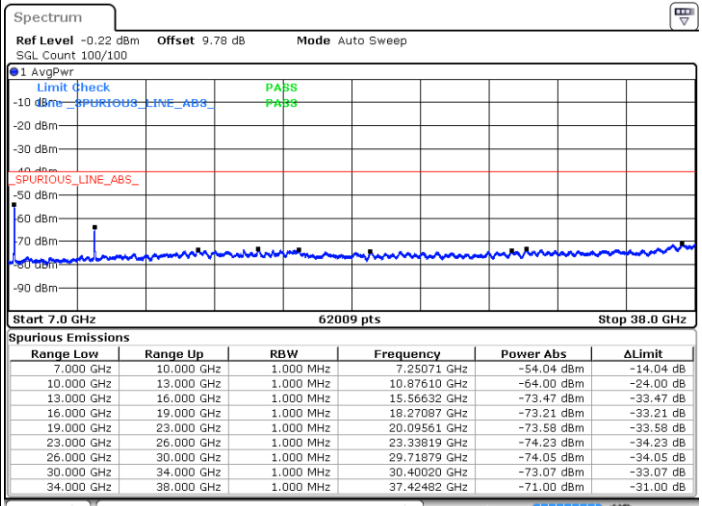

LTE Band 48 / 20MHz

16QAM / Low channel

Port 3

Date: 2 DEC 2020 10:43:48

Date: 20 NOV 2020 15:57:44

Port 4

Date: 2 DEC 2020 10:54:25

Date: 20 NOV 2020 16:06:03

LTE Band 48 / 20MHz

16QAM / Middle channel

Port 1

Date: 2 DEC 2020 16:25:08

Date: 20 NOV 2020 17:25:29

Port 2

Date: 2 DEC 2020 16:03:41

Date: 20 NOV 2020 17:37:56

LTE Band 48 / 20MHz

16QAM / Middle channel

Port 3

Date: 2 DEC 2020 15:24:08

Date: 20 NOV 2020 16:51:56

Port 4

Date: 2 DEC 2020 15:38:24

Date: 20 NOV 2020 16:44:30