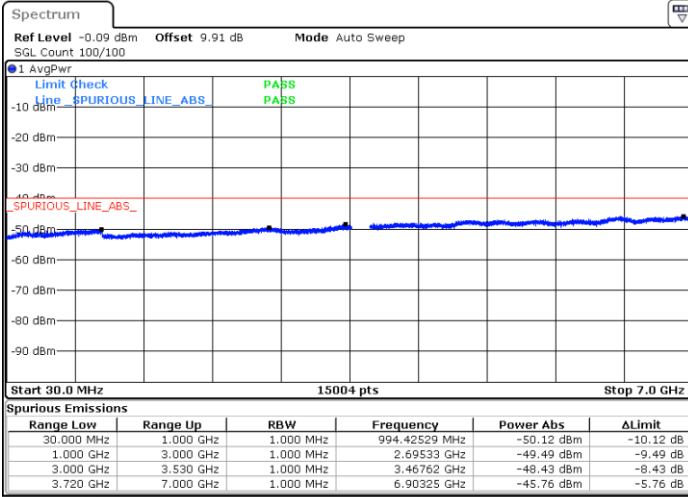

LTE Band 48 / 10MHz

256QAM / Middle channel

Port 1

Date: 2 DEC 2020 11:51:37

Date: 20 NOV 2020 17:18:05

Port 2

Date: 2 DEC 2020 21:14:39

Date: 20 NOV 2020 17:46:05

LTE Band 48 / 10MHz

256QAM / Middle channel

Port 3

Date: 2 DEC 2020 11:47:45

Date: 20 NOV 2020 16:59:40

Port 4

Date: 2 DEC 2020 11:25:24

Date: 20 NOV 2020 16:37:46