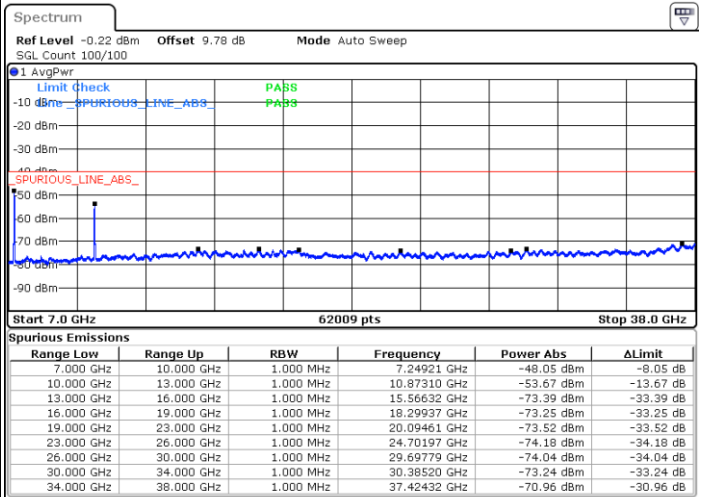

LTE Band 48 / 20MHz

16QAM / Middle channel

Port 1

Date: 2 DEC 2020 16:25:08

Date: 20 NOV 2020 17:25:29

Port 2

Date: 2 DEC 2020 16:03:41

Date: 20 NOV 2020 17:37:56

LTE Band 48 / 20MHz

16QAM / Middle channel

Port 3

Date: 2 DEC 2020 15:24:08

Date: 20 NOV 2020 16:51:56

Port 4

Date: 2 DEC 2020 15:38:24

Date: 20 NOV 2020 16:44:30

LTE Band 48 / 20MHz

16QAM / High channel

Port 1

Date: 2 DEC 2020 19:09:31

Date: 20 NOV 2020 18:18:46

Port 2

Date: 2 DEC 2020 18:56:38

Date: 20 NOV 2020 18:27:09

LTE Band 48 / 20MHz

16QAM / High channel

Port 3

Date: 2 DEC 2020 18:32:11

Date: 20 NOV 2020 19:42:19

Port 4

Date: 2 DEC 2020 18:45:07

Date: 20 NOV 2020 19:55:00