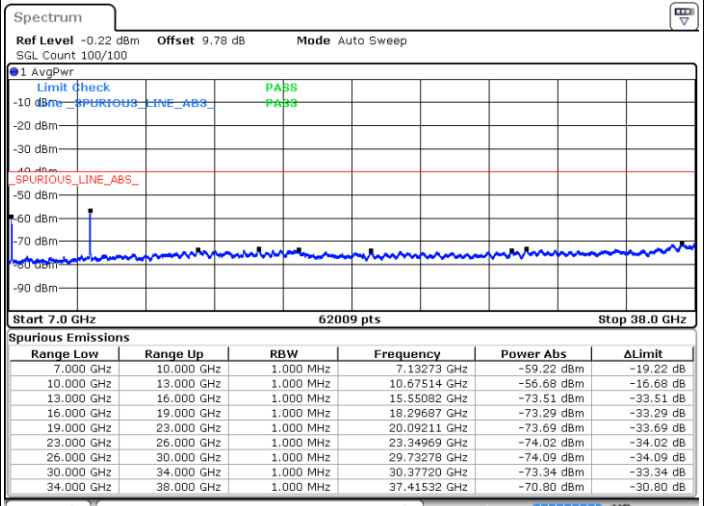

LTE Band 48 / 20MHz

16QAM / Low channel

Port 1

Date: 2 DEC 2020 09:48:58

Date: 19 NOV 2020 19:36:42

Port 2

Date: 2 DEC 2020 10:00:55

Date: 19 NOV 2020 19:21:12

LTE Band 48 / 20MHz

16QAM / Low channel

Port 3

Date: 2 DEC 2020 10:43:48

Date: 20 NOV 2020 15:57:44

Port 4

Date: 2 DEC 2020 10:54:25

Date: 20 NOV 2020 16:06:03

LTE Band 48 / 20MHz

16QAM / Middle channel

Port 1

Date: 2 DEC 2020 16:25:08

Date: 20 NOV 2020 17:25:29

Port 2

Date: 2 DEC 2020 16:03:41

Date: 20 NOV 2020 17:37:56