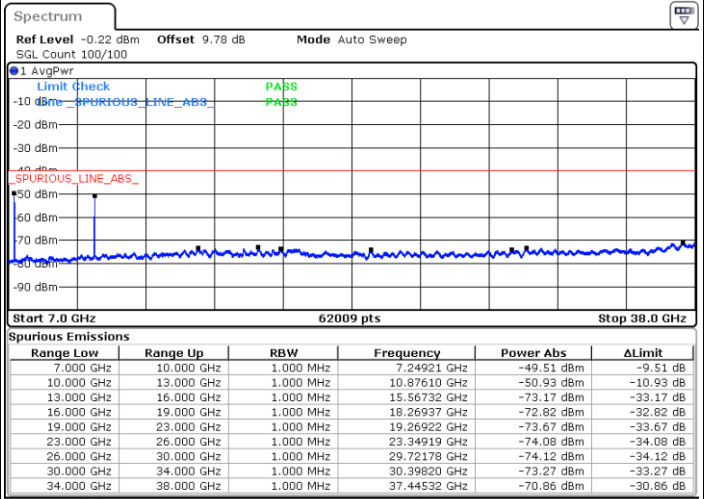

Date: 20 NOV 2020 17:01:52