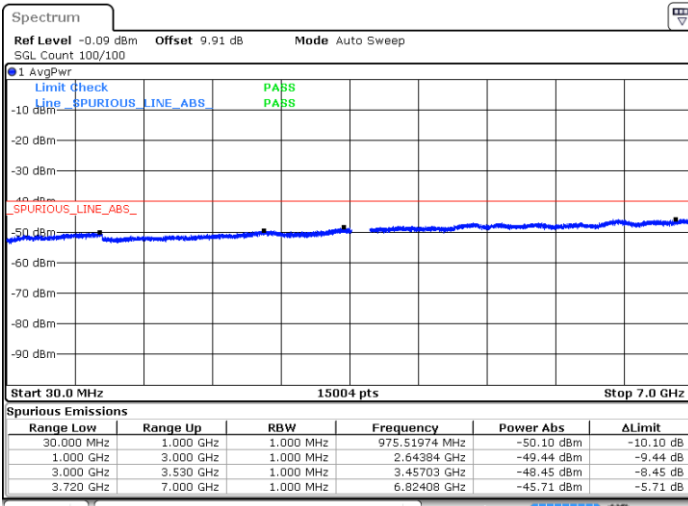

LTE Band 48 / 20MHz

16QAM / Low channel

Port 3

Date: 2 DEC 2020 10:43:48

Date: 20 NOV 2020 15:57:44

Port 4

Date: 2 DEC 2020 10:54:25

Date: 20 NOV 2020 16:06:03

LTE Band 48 / 20MHz

16QAM / Middle channel

Port 1

Date: 2 DEC 2020 16:25:08

Date: 20 NOV 2020 17:25:29

Port 2

Date: 2 DEC 2020 16:03:41

Date: 20 NOV 2020 17:37:56

LTE Band 48 / 20MHz

16QAM / Middle channel

Port 3

Date: 2 DEC 2020 15:24:08

Date: 20 NOV 2020 16:51:56

Port 4

Date: 2 DEC 2020 15:38:24

Date: 20 NOV 2020 16:44:30