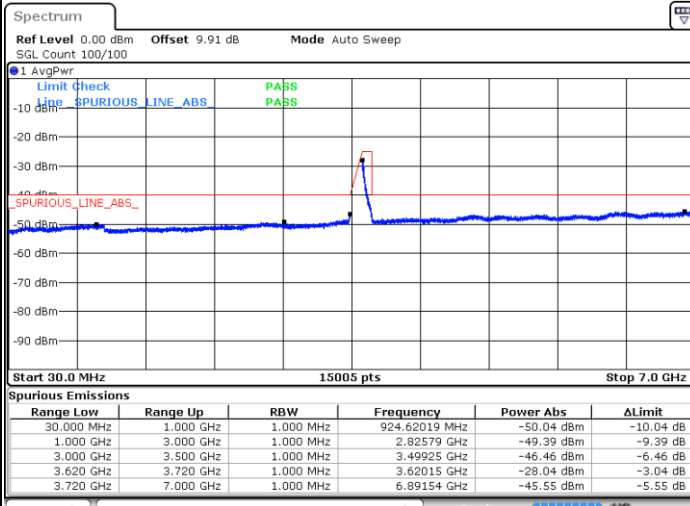

LTE Band 48 / 20MHz

QPSK / High channel

Port 3

Date: 2 DEC 2020 18:29:10

Date: 20 NOV 2020 19:47:29

Port 4

Date: 2 DEC 2020 18:47:15

Date: 20 NOV 2020 19:52:01

LTE Band 48 / 20MHz

16QAM / Low channel

Port 1

Date: 2 DEC 2020 09:48:58

Date: 19 NOV 2020 19:36:42

Port 2

Date: 2 DEC 2020 10:00:55

Date: 19 NOV 2020 19:21:12

LTE Band 48 / 20MHz

16QAM / Low channel

Port 3

Date: 2 DEC 2020 10:43:48

Date: 20 NOV 2020 15:57:44

Port 4

Date: 2 DEC 2020 10:54:25

Date: 20 NOV 2020 16:06:03