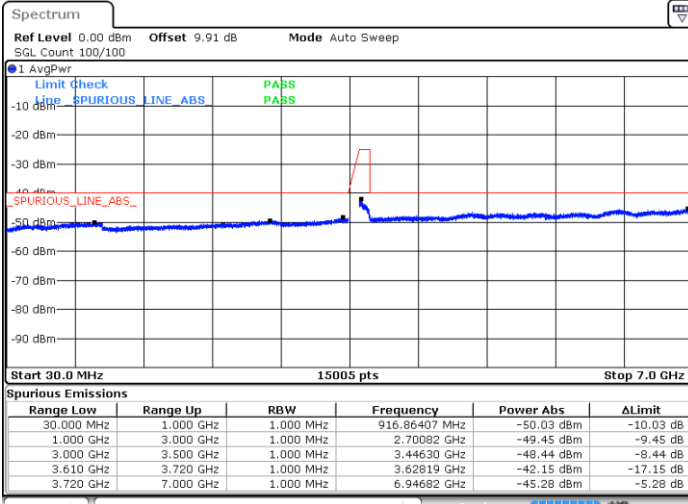

LTE Band 48 / 10MHz

256QAM / Low channel

Port 1

Date: 2 DEC 2020 09:28:59