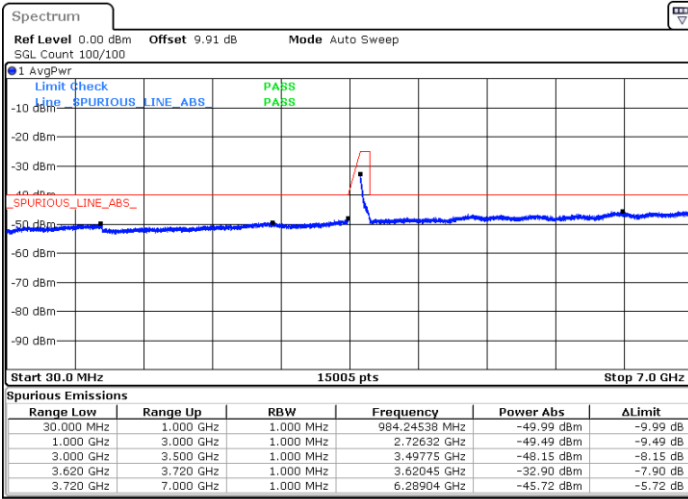

LTE Band 48 / 10MHz

256QAM / High channel

Port 1

Date: 2 DEC 2020 16:54:19

Date: 20 NOV 2020 18:10:39

Port 2

Date: 2 DEC 2020 16:59:50

Date: 20 NOV 2020 18:34:13

LTE Band 48 / 10MHz

256QAM / High channel

Port 3

Date: 2 DEC 2020 20:16:50

Date: 20 NOV 2020 19:35:23

Port 4

Date: 2 DEC 2020 17:33:37

Date: 20 NOV 2020 20:04:03

LTE Band 48 / 20MHz

QPSK / Low channel

Port 1

Date: 2 DEC 2020 09:52:39

Date: 19 NOV 2020 19:38:59

Port 2

Date: 2 DEC 2020 09:57:01

Date: 19 NOV 2020 19:18:19