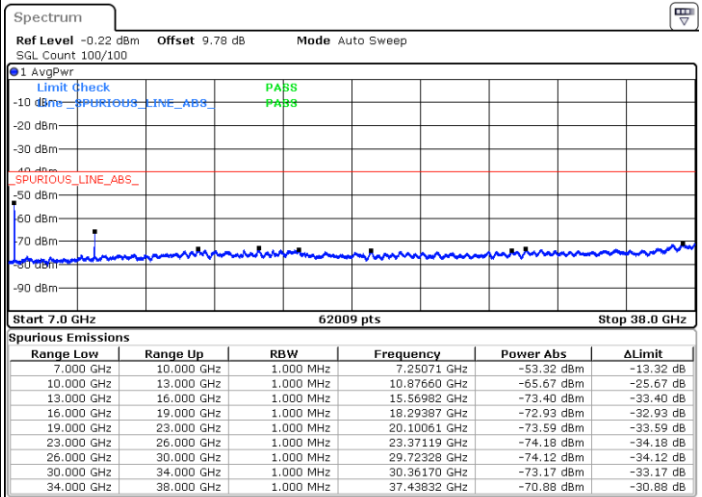

LTE Band 48 / 10MHz

256QAM / Middle channel

Port 1

Date: 2 DEC 2020 11:51:37

Date: 20 NOV 2020 17:18:05

Port 2

Date: 2 DEC 2020 21:14:39

Date: 20 NOV 2020 17:46:05

LTE Band 48 / 10MHz

256QAM / Middle channel

Port 3

Date: 2 DEC 2020 11:47:45

Date: 20 NOV 2020 16:59:40

Port 4

Date: 2 DEC 2020 11:25:24

Date: 20 NOV 2020 16:37:46