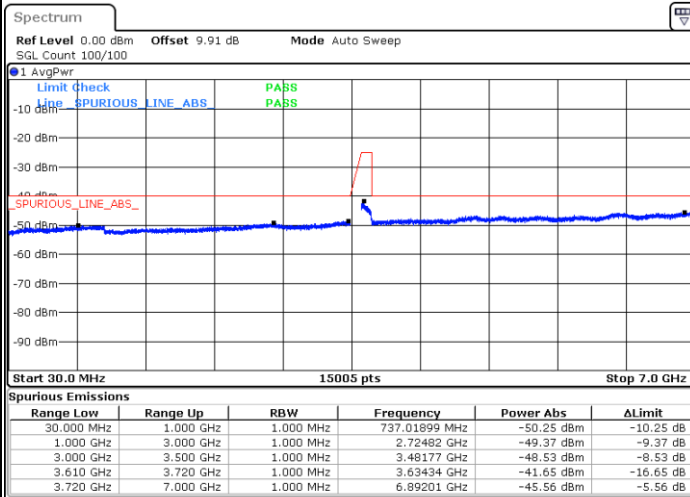

LTE Band 48 / 10MHz

256QAM / Low channel

Port 3

Date: 2 DEC 2020 10:29:31

Date: 20 NOV 2020 15:49:48

Port 4

Date: 2 DEC 2020 11:02:54

Date: 20 NOV 2020 16:18:30

LTE Band 48 / 10MHz

256QAM / Middle channel

Port 1

Date: 2 DEC 2020 11:51:37

Date: 20 NOV 2020 17:18:05

Port 2

Date: 2 DEC 2020 21:14:39

Date: 20 NOV 2020 17:46:05