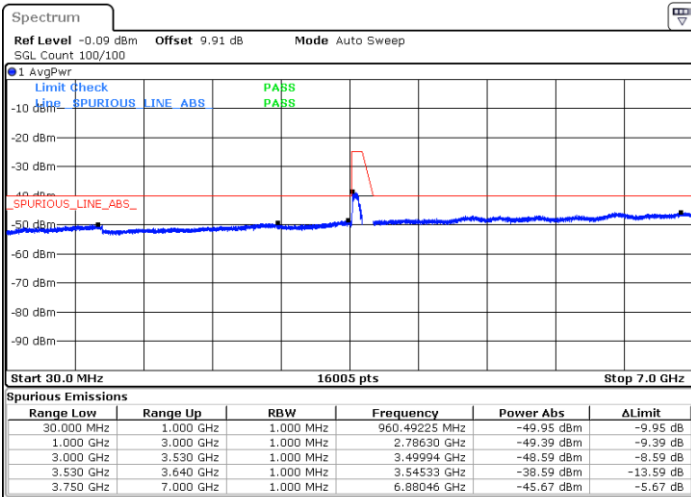

LTE Band 48 / 10MHz

64QAM / High channel

Port 1

Date: 2 DEC 2020 16:52:25

Date: 20 NOV 2020 18:08:28

Port 2

Date: 2 DEC 2020 17:02:57

Date: 20 NOV 2020 18:36:19

LTE Band 48 / 10MHz

64QAM / High channel

Port 3

Date: 2 DEC 2020 17:19:47

Date: 20 NOV 2020 19:33:05

Port 4

Date: 2 DEC 2020 17:36:03

Date: 20 NOV 2020 20:06:27