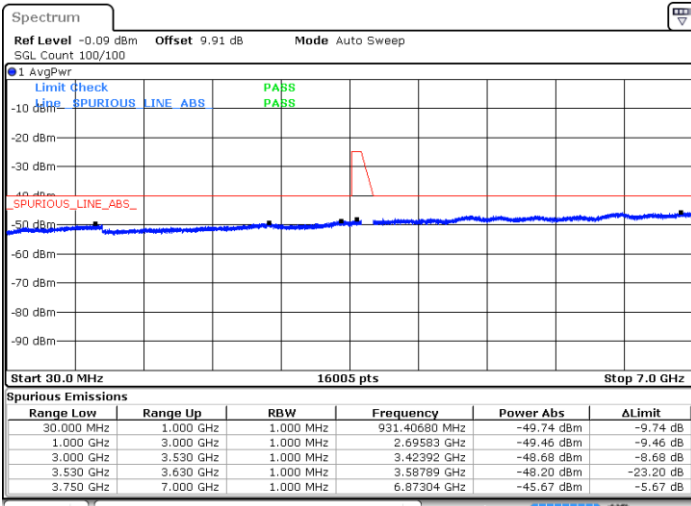

LTE Band 48 / 20MHz

QPSK / Middle channel

Port 3

Date: 2 DEC 2020 15:21:24

Date: 20 NOV 2020 16:49:40

Port 4

Date: 2 DEC 2020 15:40:13

Date: 20 NOV 2020 16:46:49

LTE Band 48 / 20MHz

QPSK / High channel

Port 1

Date: 2 DEC 2020 19:11:18

Date: 20 NOV 2020 18:21:18

Port 2

Date: 2 DEC 2020 18:52:34

Date: 20 NOV 2020 18:24:36

LTE Band 48 / 20MHz

QPSK / High channel

Port 3

Date: 2 DEC 2020 18:29:10

Date: 20 NOV 2020 19:47:29

Port 4

Date: 2 DEC 2020 18:47:15

Date: 20 NOV 2020 19:52:01