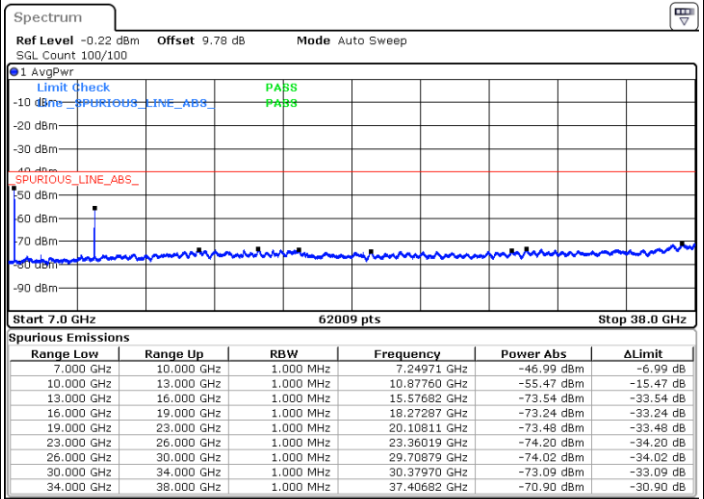

LTE Band 48 / 10MHz

64QAM / Middle channel

Port 3

Date: 2 DEC 2020 11:45:57

Date: 20 NOV 2020 17:01:52

Port 4

Date: 2 DEC 2020 11:23:42

Date: 20 NOV 2020 16:35:37

LTE Band 48 / 10MHz

64QAM / High channel

Port 1

Date: 2 DEC 2020 16:52:25

Date: 20 NOV 2020 18:08:28

Port 2

Date: 2 DEC 2020 17:02:57

Date: 20 NOV 2020 18:36:19