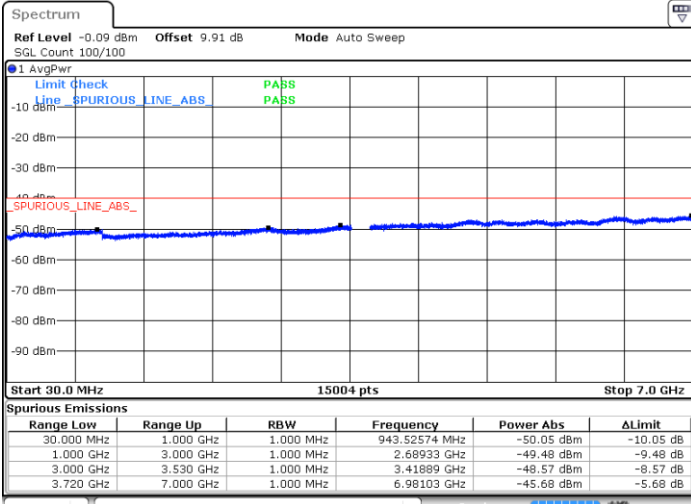

LTE Band 48 / 20MHz

QPSK / Low channel

Port 3

Date: 2 DEC 2020 10:48:01

Date: 20 NOV 2020 16:00:09

Port 4

Date: 2 DEC 2020 10:50:54

Date: 20 NOV 2020 16:03:00

LTE Band 48 / 20MHz

QPSK / Middle channel

Port 1

Date: 2 DEC 2020 16:28:04

Date: 20 NOV 2020 17:28:12

Port 2

Date: 2 DEC 2020 15:59:55

Date: 20 NOV 2020 17:35:25