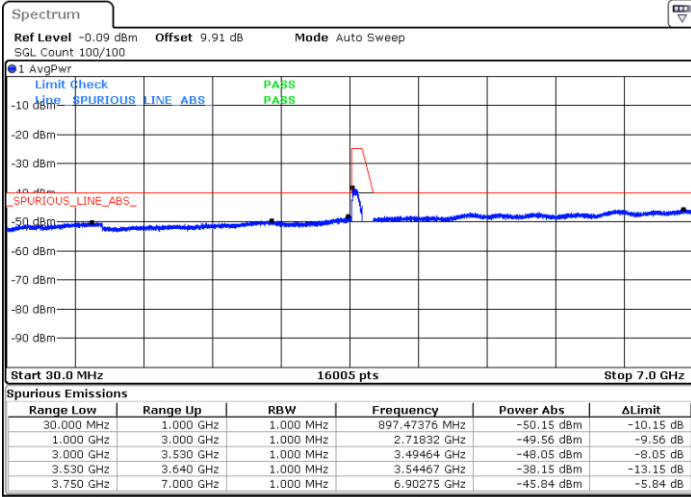

LTE Band 48 / 10MHz

64QAM / High channel

Port 1

Date: 2 DEC 2020 16:52:25