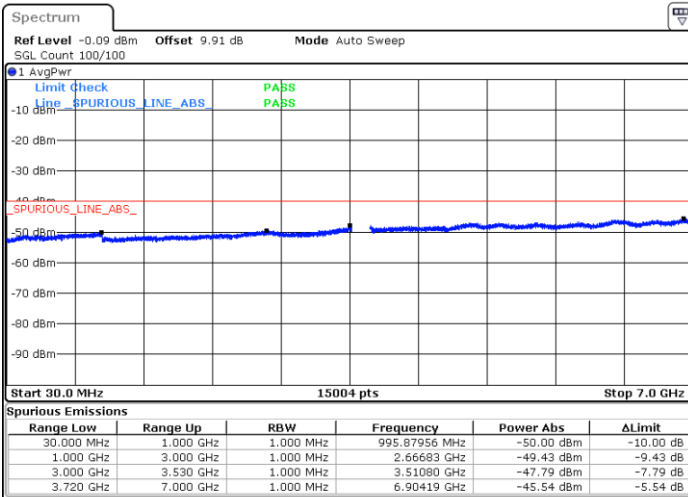

LTE Band 48 / 20MHz

16QAM / Middle channel

Port 1

Date: 2 DEC 2020 16:25:08

Date: 20 NOV 2020 17:25:29

Port 2

Date: 2 DEC 2020 16:03:41

Date: 20 NOV 2020 17:37:56

LTE Band 48 / 20MHz

16QAM / Middle channel

Port 3

Date: 2 DEC 2020 15:24:08

Date: 20 NOV 2020 16:51:56

Port 4

Date: 2 DEC 2020 15:38:24

Date: 20 NOV 2020 16:44:30

LTE Band 48 / 20MHz

16QAM / High channel

Port 1

Date: 2 DEC 2020 19:09:31

Date: 20 NOV 2020 18:18:46

Port 2

Date: 2 DEC 2020 18:56:38

Date: 20 NOV 2020 18:27:09

LTE Band 48 / 20MHz

16QAM / High channel

Port 3

Date: 2 DEC 2020 18:32:11

Date: 20 NOV 2020 19:42:19

Port 4

Date: 2 DEC 2020 18:45:07

Date: 20 NOV 2020 19:55:00