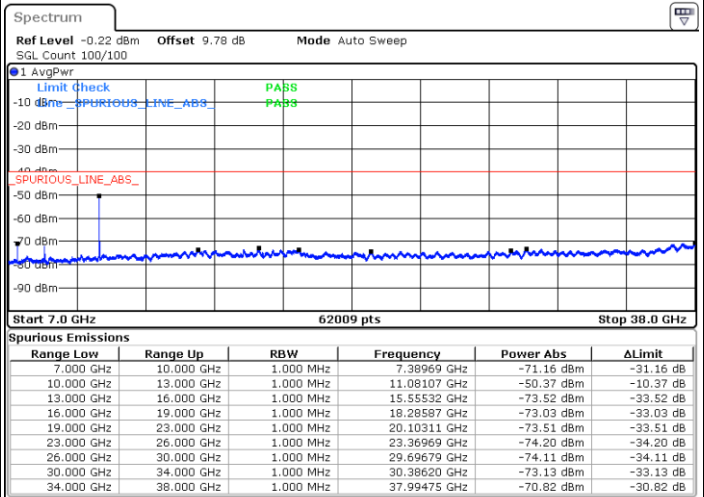

LTE Band 48 / 10MHz

256QAM / High channel

Port 3

Date: 2 DEC 2020 20:16:50

Date: 20 NOV 2020 19:35:23

Port 4

Date: 2 DEC 2020 17:33:37

Date: 20 NOV 2020 20:04:03

LTE Band 48 / 20MHz

QPSK / Low channel

Port 1

Date: 2 DEC 2020 09:52:39

Date: 19 NOV 2020 19:38:59

Port 2

Date: 2 DEC 2020 09:57:01

Date: 19 NOV 2020 19:18:19