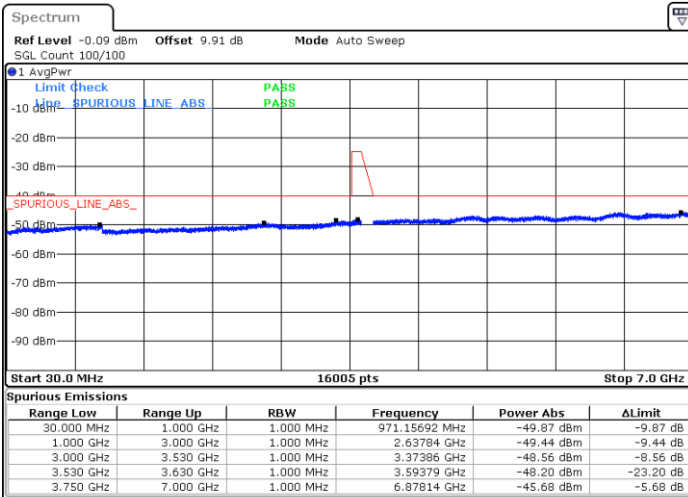

LTE Band 48 / 20MHz

16QAM / Middle channel

Port 3

Date: 2 DEC 2020 15:24:08

Date: 20 NOV 2020 16:51:56

Port 4

Date: 2 DEC 2020 15:38:24

Date: 20 NOV 2020 16:44:30

LTE Band 48 / 20MHz

16QAM / High channel

Port 1

Date: 2 DEC 2020 19:09:31

Date: 20 NOV 2020 18:18:46

Port 2

Date: 2 DEC 2020 18:56:38

Date: 20 NOV 2020 18:27:09

LTE Band 48 / 20MHz

16QAM / High channel

Port 3

Date: 2 DEC 2020 18:32:11

Date: 20 NOV 2020 19:42:19

Port 4

Date: 2 DEC 2020 18:45:07

Date: 20 NOV 2020 19:55:00