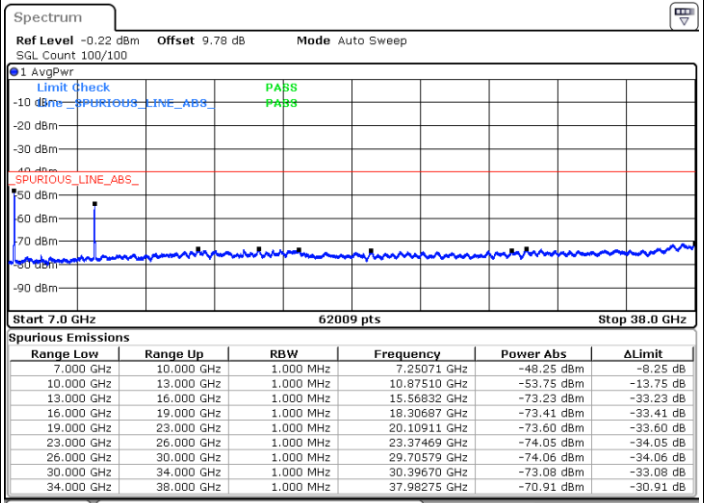

LTE Band 48 / 20MHz

QPSK / Middle channel

Port 3

Date: 2 DEC 2020 15:21:24

Date: 20 NOV 2020 16:49:40

Port 4

Date: 2 DEC 2020 15:40:13

Date: 20 NOV 2020 16:46:49

LTE Band 48 / 20MHz

QPSK / High channel

Port 1

Date: 2 DEC 2020 19:11:18

Date: 20 NOV 2020 18:21:18

Port 2

Date: 2 DEC 2020 18:52:34

Date: 20 NOV 2020 18:24:36