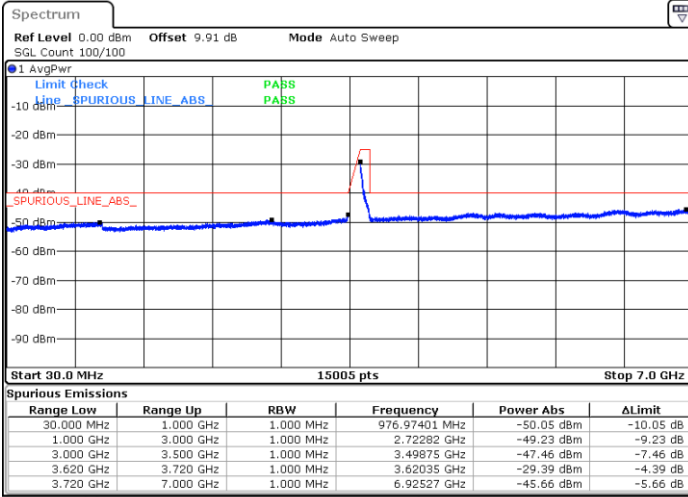

LTE Band 48 / 20MHz

QPSK / High channel

Port 1

Date: 2 DEC 2020 19:11:18

Date: 20 NOV 2020 18:21:18

Port 2

Date: 2 DEC 2020 18:52:34

Date: 20 NOV 2020 18:24:36

LTE Band 48 / 20MHz

QPSK / High channel

Port 3

Date: 2 DEC 2020 18:29:10

Date: 20 NOV 2020 19:47:29

Port 4

Date: 2 DEC 2020 18:47:15

Date: 20 NOV 2020 19:52:01

LTE Band 48 / 20MHz

16QAM / Low channel

Port 1

Date: 2 DEC 2020 09:48:58

Date: 19 NOV 2020 19:36:42

Port 2

Date: 2 DEC 2020 10:00:55

Date: 19 NOV 2020 19:21:12