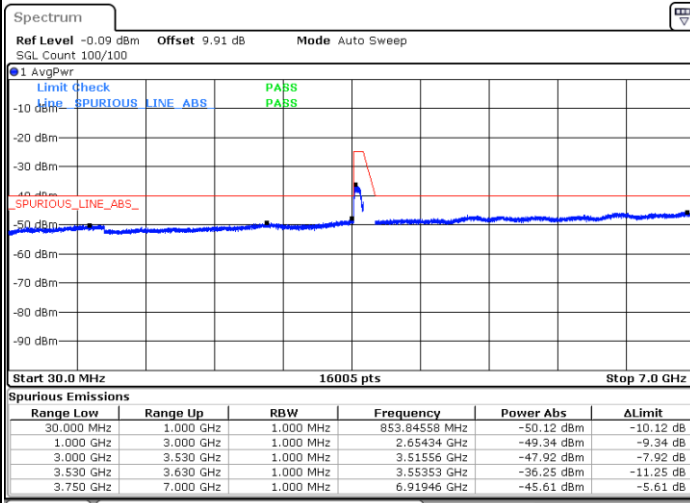

LTE Band 48 / 20MHz

QPSK / High channel

Port 1

Date: 2 DEC 2020 19:11:18

Date: 20 NOV 2020 18:21:18

Port 2

Date: 2 DEC 2020 18:52:34

Date: 20 NOV 2020 18:24:36

LTE Band 48 / 20MHz

QPSK / High channel

Port 3

Date: 2 DEC 2020 18:29:10

Date: 20 NOV 2020 19:47:29

Port 4

Date: 2 DEC 2020 18:47:15

Date: 20 NOV 2020 19:52:01

LTE Band 48 / 20MHz

16QAM / Low channel

Port 1

Date: 2 DEC 2020 09:48:58

Date: 19 NOV 2020 19:36:42

Port 2

Date: 2 DEC 2020 10:00:55

Date: 19 NOV 2020 19:21:12