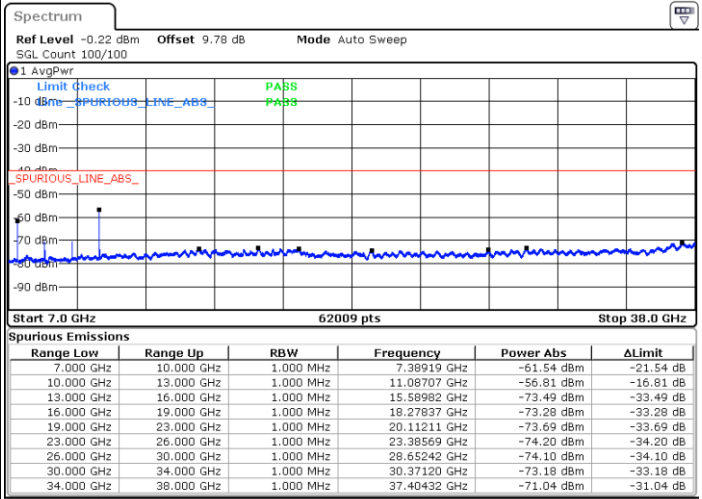

LTE Band 48 / 10MHz

256QAM / Middle channel

Port 3

Date: 2 DEC 2020 11:47:45

Date: 20 NOV 2020 16:59:40

Port 4

Date: 2 DEC 2020 11:25:24

Date: 20 NOV 2020 16:37:46

LTE Band 48 / 10MHz

256QAM / High channel

Port 1

Date: 2 DEC 2020 16:54:19

Date: 20 NOV 2020 18:10:39

Port 2

Date: 2 DEC 2020 16:59:50

Date: 20 NOV 2020 18:34:13