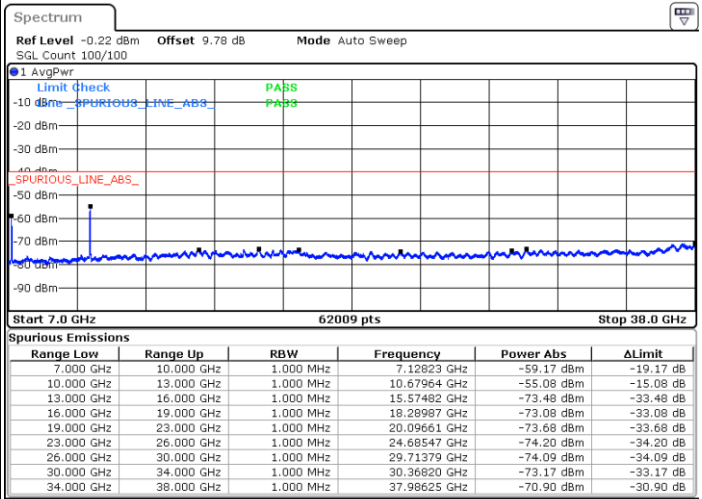

LTE Band 48 / 20MHz

QPSK / Low channel

Port 3

Date: 2 DEC 2020 10:48:01

Date: 20 NOV 2020 16:00:09

Port 4

Date: 2 DEC 2020 10:50:54

Date: 20 NOV 2020 16:03:00

LTE Band 48 / 20MHz

QPSK / Middle channel

Port 1

Date: 2 DEC 2020 16:28:04

Date: 20 NOV 2020 17:28:12

Port 2

Date: 2 DEC 2020 15:59:55

Date: 20 NOV 2020 17:35:25