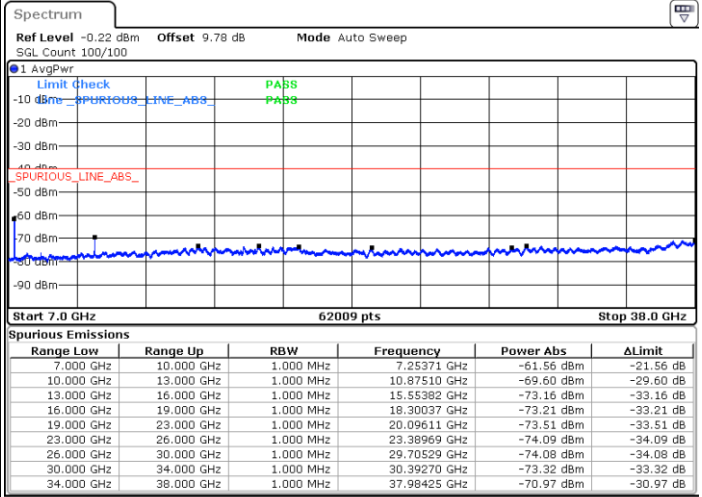

LTE Band 48 / 10MHz

256QAM / Low channel

Port 3

Date: 2 DEC 2020 10:29:31

Date: 20 NOV 2020 15:49:48

Port 4

Date: 2 DEC 2020 11:02:54

Date: 20 NOV 2020 16:18:30

LTE Band 48 / 10MHz

256QAM / Middle channel

Port 1

Date: 2 DEC 2020 11:51:37

Date: 20 NOV 2020 17:18:05

Port 2

Date: 2 DEC 2020 21:14:39

Date: 20 NOV 2020 17:46:05