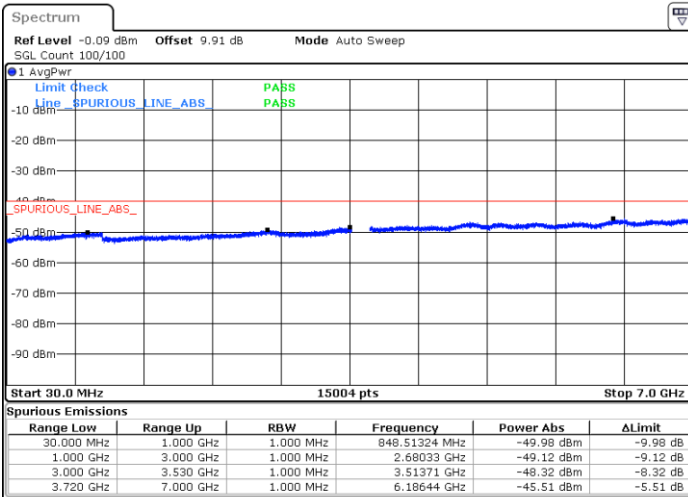

LTE Band 48 / 10MHz

256QAM / Middle channel

Port 1

Date: 2 DEC 2020 11:51:37

Date: 20 NOV 2020 17:18:05

Port 2

Date: 2 DEC 2020 21:14:39

Date: 20 NOV 2020 17:46:05

LTE Band 48 / 10MHz

256QAM / Middle channel

Port 3

Date: 2 DEC 2020 11:47:45

Date: 20 NOV 2020 16:59:40

Port 4

Date: 2 DEC 2020 11:25:24

Date: 20 NOV 2020 16:37:46