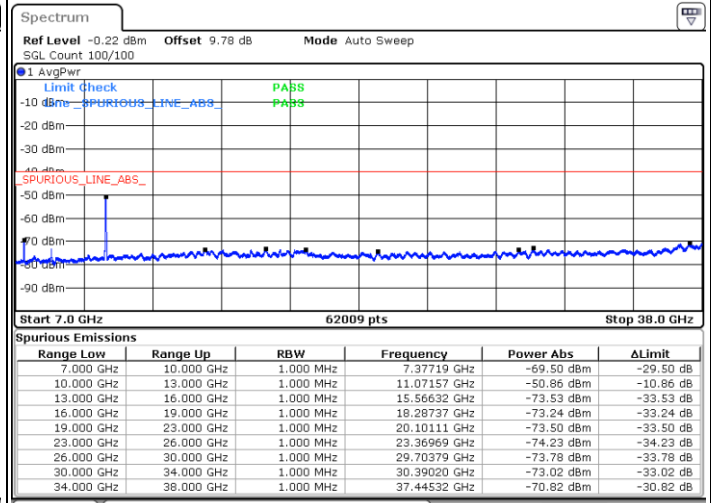

LTE Band 48 / 20MHz

QPSK / High channel

Port 1

Date: 2 DEC 2020 19:11:18

Date: 20 NOV 2020 18:21:18

Port 2

Date: 2 DEC 2020 18:52:34

Date: 20 NOV 2020 18:24:36

LTE Band 48 / 20MHz

QPSK / High channel

Port 3

Date: 2 DEC 2020 18:29:10

Date: 20 NOV 2020 19:47:29

Port 4

Date: 2 DEC 2020 18:47:15

Date: 20 NOV 2020 19:52:01

LTE Band 48 / 20MHz

16QAM / Low channel

Port 1

Date: 2 DEC 2020 09:48:58

Date: 19 NOV 2020 19:36:42

Port 2

Date: 2 DEC 2020 10:00:55

Date: 19 NOV 2020 19:21:12