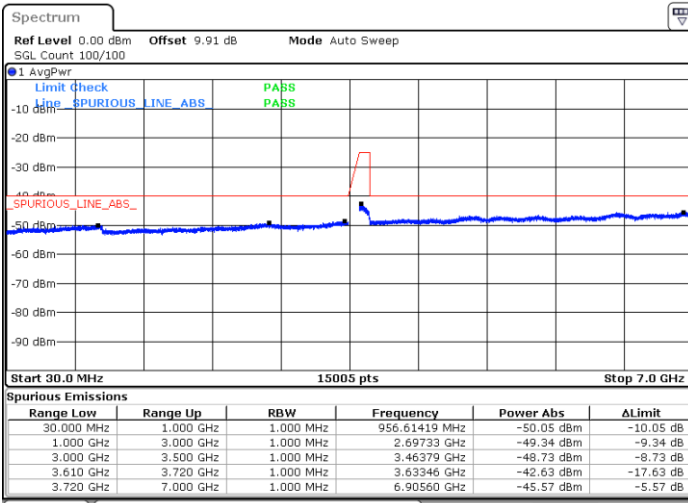

LTE Band 48 / 10MHz

256QAM / Low channel

Port 1

Date: 2 DEC 2020 09:28:59

Date: 19 NOV 2020 17:39:04

Port 2

Date: 2 DEC 2020 10:09:42

Date: 19 NOV 2020 18:09:10

LTE Band 48 / 10MHz

256QAM / Low channel

Port 3

Date: 2 DEC 2020 10:29:31

Date: 20 NOV 2020 15:49:48

Port 4

Date: 2 DEC 2020 11:02:54

Date: 20 NOV 2020 16:18:30