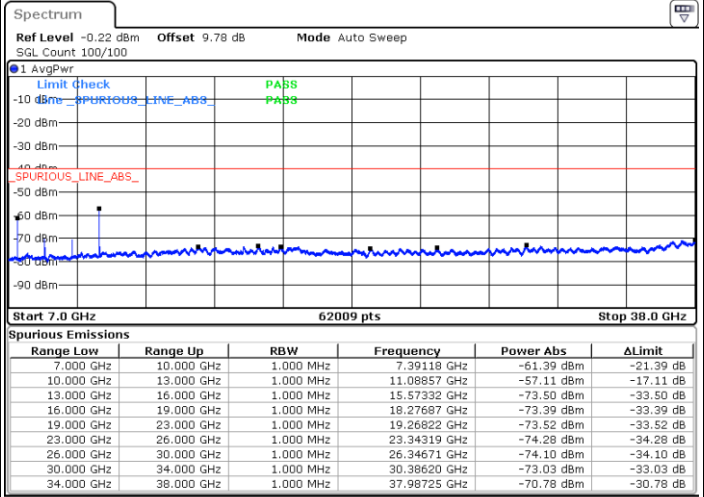

Date: 20 NOV 2020 18:08:28