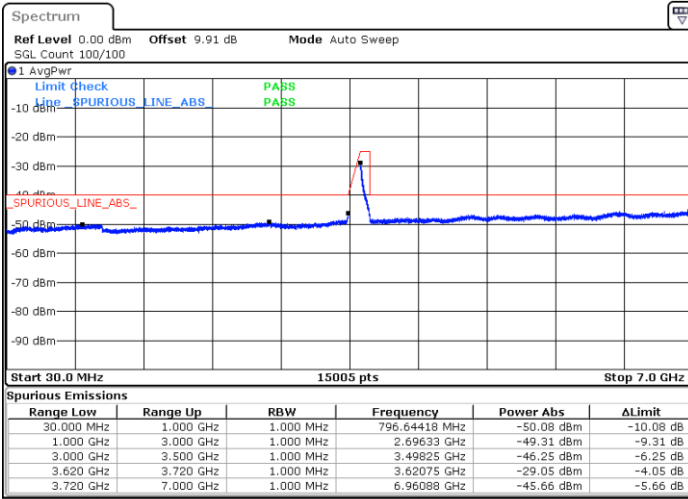

LTE Band 48 / 20MHz

QPSK / Low channel

Port 1

Date: 2 DEC 2020 09:52:39

Date: 19 NOV 2020 19:38:59

Port 2

Date: 2 DEC 2020 09:57:01

Date: 19 NOV 2020 19:18:19

LTE Band 48 / 20MHz

QPSK / Low channel

Port 3

Date: 2 DEC 2020 10:48:01

Date: 20 NOV 2020 16:00:09

Port 4

Date: 2 DEC 2020 10:50:54

Date: 20 NOV 2020 16:03:00