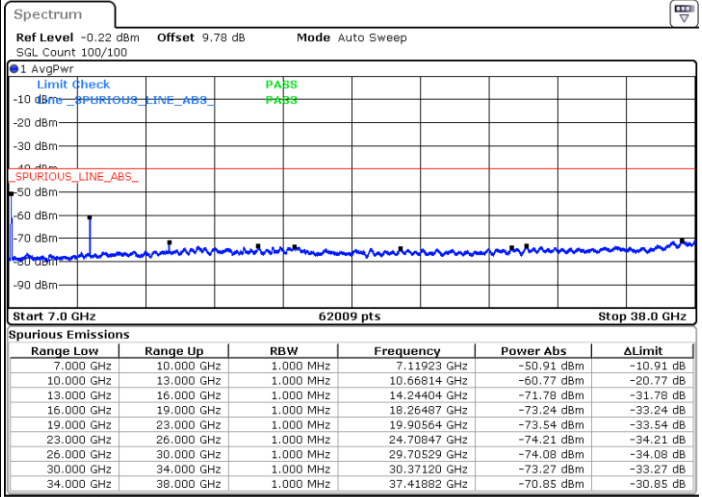

LTE Band 48 / 20MHz

QPSK / High channel

Port 1

Date: 2 DEC 2020 19:11:18

Date: 20 NOV 2020 18:21:18

Port 2

Date: 2 DEC 2020 18:52:34

Date: 20 NOV 2020 18:24:36

LTE Band 48 / 20MHz

QPSK / High channel

Port 3

Date: 2 DEC 2020 18:29:10

Date: 20 NOV 2020 19:47:29

Port 4

Date: 2 DEC 2020 18:47:15

Date: 20 NOV 2020 19:52:01

LTE Band 48 / 20MHz

16QAM / Low channel

Port 1

Date: 2 DEC 2020 09:48:58

Date: 19 NOV 2020 19:36:42

Port 2

Date: 2 DEC 2020 10:00:55

Date: 19 NOV 2020 19:21:12