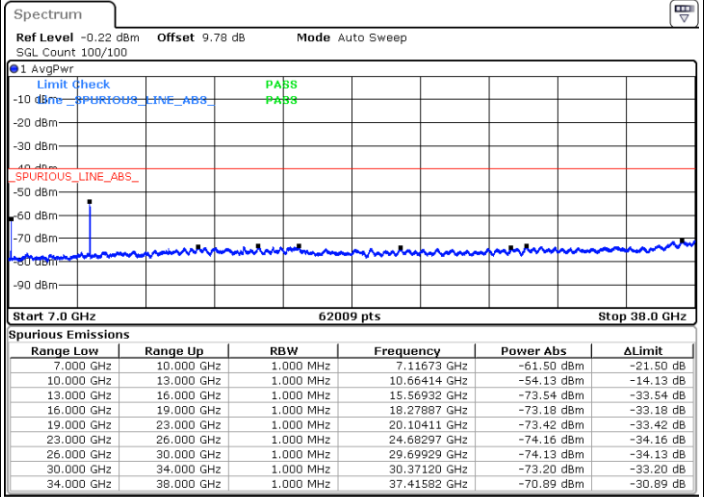

Date: 20 NOV 2020 15:49:48