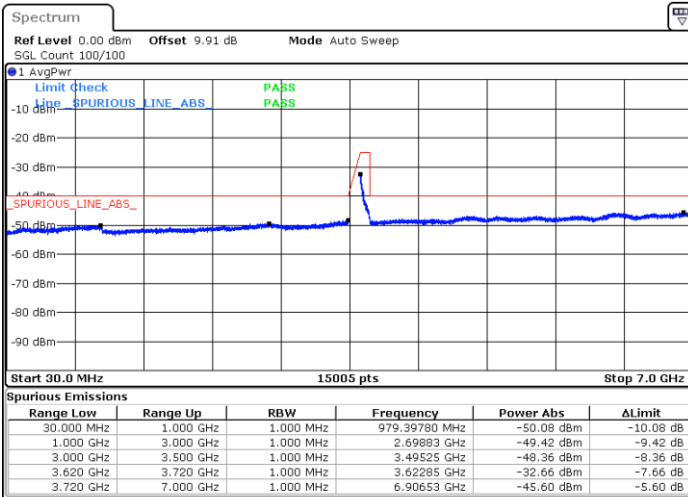

LTE Band 48 / 20MHz

QPSK / High channel

Port 3

Date: 2 DEC 2020 18:29:10

Date: 20 NOV 2020 19:47:29

Port 4

Date: 2 DEC 2020 18:47:15

Date: 20 NOV 2020 19:52:01

LTE Band 48 / 20MHz

16QAM / Low channel

Port 1

Date: 2 DEC 2020 09:48:58

Date: 19 NOV 2020 19:36:42

Port 2

Date: 2 DEC 2020 10:00:55

Date: 19 NOV 2020 19:21:12

LTE Band 48 / 20MHz

16QAM / Low channel

Port 3

Date: 2 DEC 2020 10:43:48

Date: 20 NOV 2020 15:57:44

Port 4

Date: 2 DEC 2020 10:54:25

Date: 20 NOV 2020 16:06:03