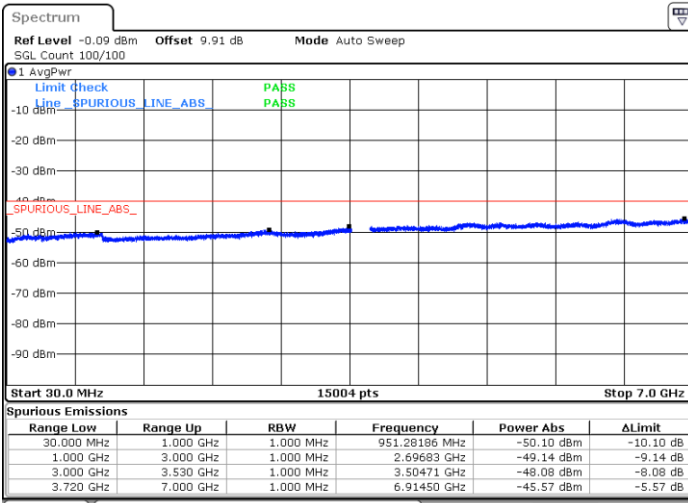

LTE Band 48 / 10MHz

64QAM / Middle channel

Port 1

Date: 2 DEC 2020 11:58:30

Date: 20 NOV 2020 17:15:25

Port 2

Date: 2 DEC 2020 21:12:33

Date: 20 NOV 2020 17:48:26