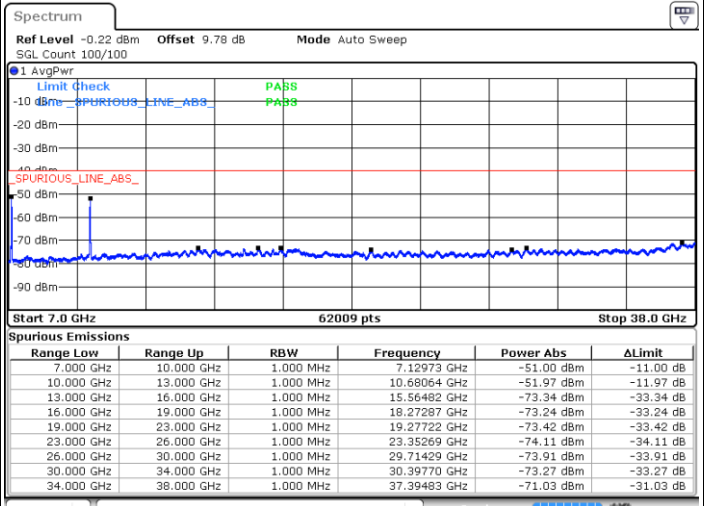

LTE Band 48 / 20MHz

QPSK / High channel

Port 3

Date: 2 DEC 2020 18:29:10

Date: 20 NOV 2020 19:47:29

Port 4

Date: 2 DEC 2020 18:47:15

Date: 20 NOV 2020 19:52:01

LTE Band 48 / 20MHz

16QAM / Low channel

Port 1

Date: 2 DEC 2020 09:48:58

Date: 19 NOV 2020 19:36:42

Port 2

Date: 2 DEC 2020 10:00:55

Date: 19 NOV 2020 19:21:12

LTE Band 48 / 20MHz

16QAM / Low channel

Port 3

Date: 2 DEC 2020 10:43:48

Date: 20 NOV 2020 15:57:44

Port 4

Date: 2 DEC 2020 10:54:25

Date: 20 NOV 2020 16:06:03

LTE Band 48 / 20MHz

16QAM / Middle channel

Port 1

Date: 2 DEC 2020 16:25:08

Date: 20 NOV 2020 17:25:29

Port 2

Date: 2 DEC 2020 16:03:41

Date: 20 NOV 2020 17:37:56