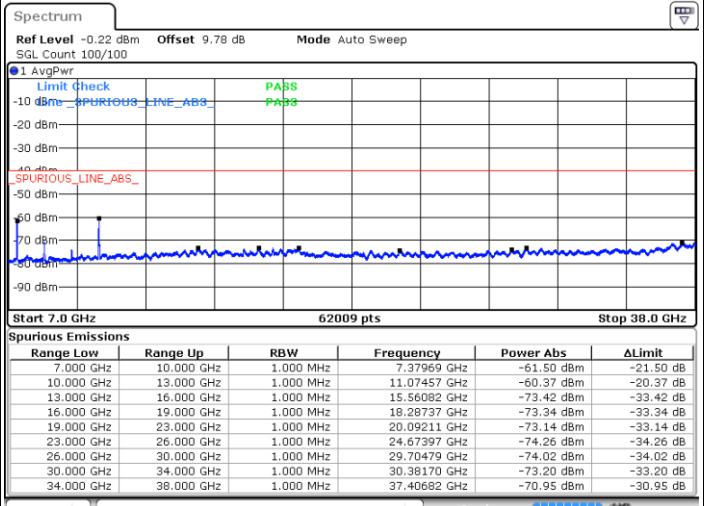

LTE Band 48 / 20MHz

QPSK / Middle channel

Port 1

Date: 2 DEC 2020 16:28:04

Date: 20 NOV 2020 17:28:12

Port 2

Date: 2 DEC 2020 15:59:55

Date: 20 NOV 2020 17:35:25

LTE Band 48 / 20MHz

QPSK / Middle channel

Port 3

Date: 2 DEC 2020 15:21:24

Date: 20 NOV 2020 16:49:40

Port 4

Date: 2 DEC 2020 15:40:13

Date: 20 NOV 2020 16:46:49

LTE Band 48 / 20MHz

QPSK / High channel

Port 1

Date: 2 DEC 2020 19:11:18

Date: 20 NOV 2020 18:21:18

Port 2

Date: 2 DEC 2020 18:52:34

Date: 20 NOV 2020 18:24:36

LTE Band 48 / 20MHz

QPSK / High channel

Port 3

Date: 2 DEC 2020 18:29:10

Date: 20 NOV 2020 19:47:29

Port 4

Date: 2 DEC 2020 18:47:15

Date: 20 NOV 2020 19:52:01