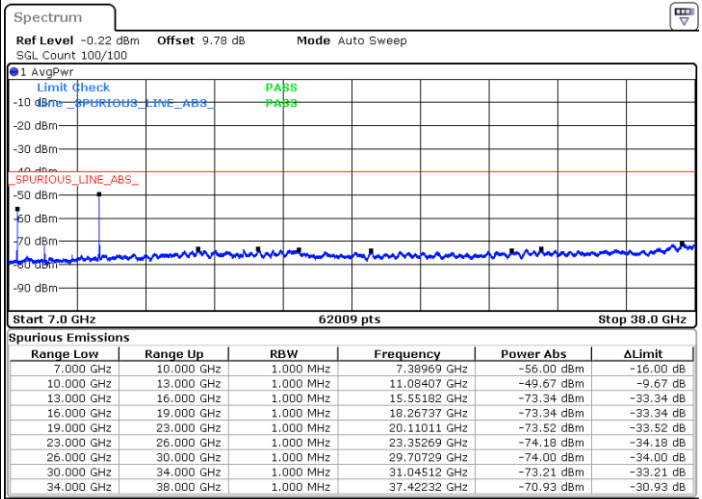

LTE Band 48 / 10MHz

256QAM / High channel

Port 1

Date: 2 DEC 2020 16:54:19

Date: 20 NOV 2020 18:10:39

Port 2

Date: 2 DEC 2020 16:59:50

Date: 20 NOV 2020 18:34:13

LTE Band 48 / 10MHz

256QAM / High channel

Port 3

Date: 2 DEC 2020 20:16:50

Date: 20 NOV 2020 19:35:23

Port 4

Date: 2 DEC 2020 17:33:37

Date: 20 NOV 2020 20:04:03