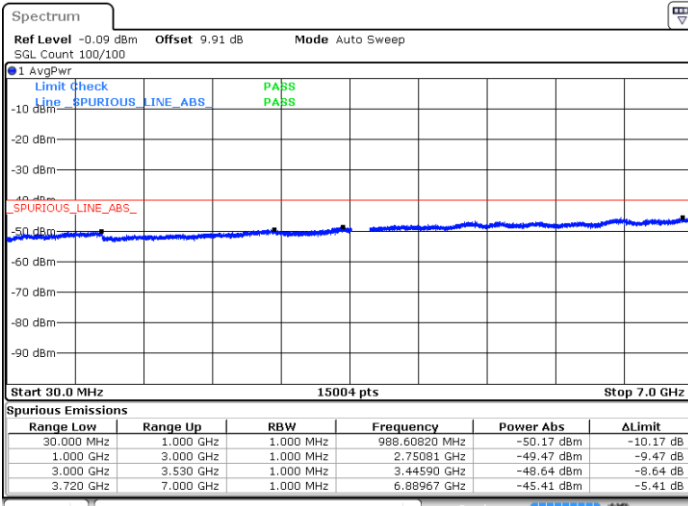

LTE Band 48 / 20MHz

16QAM / Low channel

Port 1

Date: 2 DEC 2020 09:48:58

Date: 19 NOV 2020 19:36:42

Port 2

Date: 2 DEC 2020 10:00:55

Date: 19 NOV 2020 19:21:12

LTE Band 48 / 20MHz

16QAM / Low channel

Port 3

Date: 2 DEC 2020 10:43:48

Date: 20 NOV 2020 15:57:44

Port 4

Date: 2 DEC 2020 10:54:25

Date: 20 NOV 2020 16:06:03

LTE Band 48 / 20MHz

16QAM / Middle channel

Port 1

Date: 2 DEC 2020 16:25:08

Date: 20 NOV 2020 17:25:29

Port 2

Date: 2 DEC 2020 16:03:41

Date: 20 NOV 2020 17:37:56

LTE Band 48 / 20MHz

16QAM / Middle channel

Port 3

Date: 2 DEC 2020 15:24:08

Date: 20 NOV 2020 16:51:56

Port 4

Date: 2 DEC 2020 15:38:24

Date: 20 NOV 2020 16:44:30