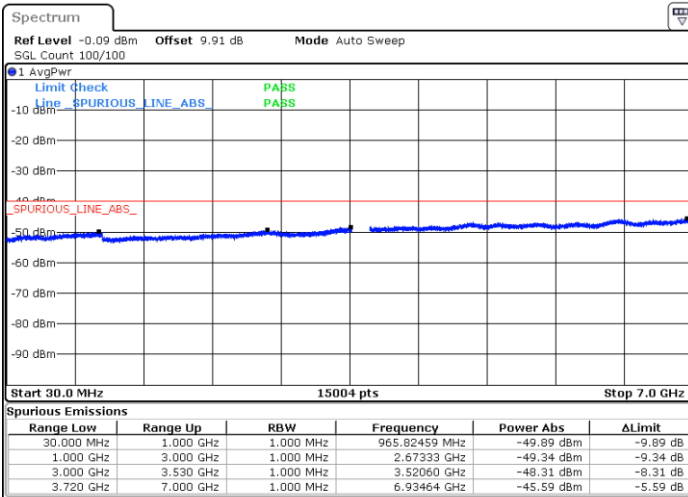

LTE Band 48 / 10MHz

256QAM / Middle channel

Port 3

Date: 2 DEC 2020 11:47:45

Date: 20 NOV 2020 16:59:40

Port 4

Date: 2 DEC 2020 11:25:24

Date: 20 NOV 2020 16:37:46

LTE Band 48 / 10MHz

256QAM / High channel

Port 1

Date: 2 DEC 2020 16:54:19

Date: 20 NOV 2020 18:10:39

Port 2

Date: 2 DEC 2020 16:59:50

Date: 20 NOV 2020 18:34:13