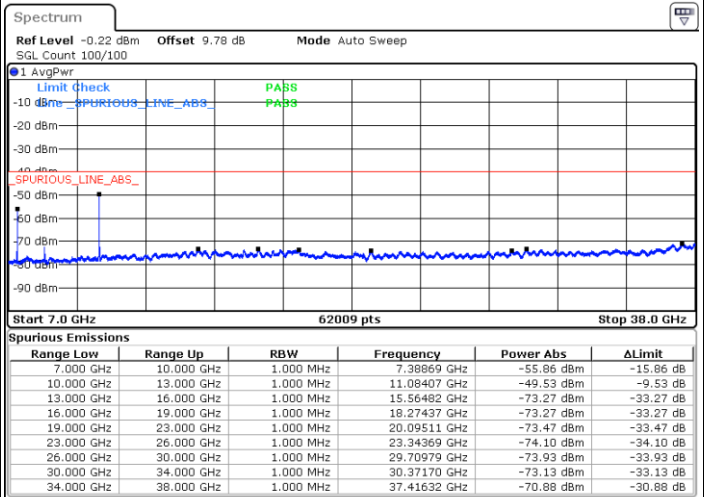

LTE Band 48 / 10MHz

64QAM / High channel

Port 1

Date: 2 DEC 2020 16:52:25

Date: 20 NOV 2020 18:08:28

Port 2

Date: 2 DEC 2020 17:02:57

Date: 20 NOV 2020 18:36:19