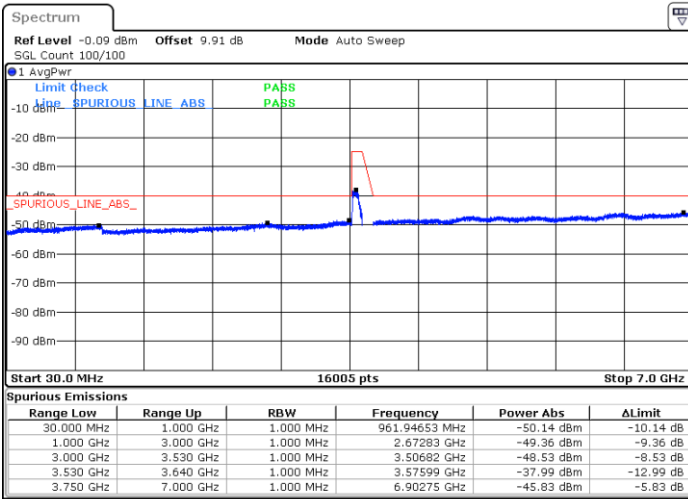

LTE Band 48 / 10MHz

256QAM / High channel

Port 1

Date: 2 DEC 2020 16:54:19

Date: 20 NOV 2020 18:10:39

Port 2

Date: 2 DEC 2020 16:59:50

Date: 20 NOV 2020 18:34:13

LTE Band 48 / 10MHz

256QAM / High channel

Port 3

Date: 2 DEC 2020 20:16:50

Date: 20 NOV 2020 19:35:23

Port 4

Date: 2 DEC 2020 17:33:37

Date: 20 NOV 2020 20:04:03