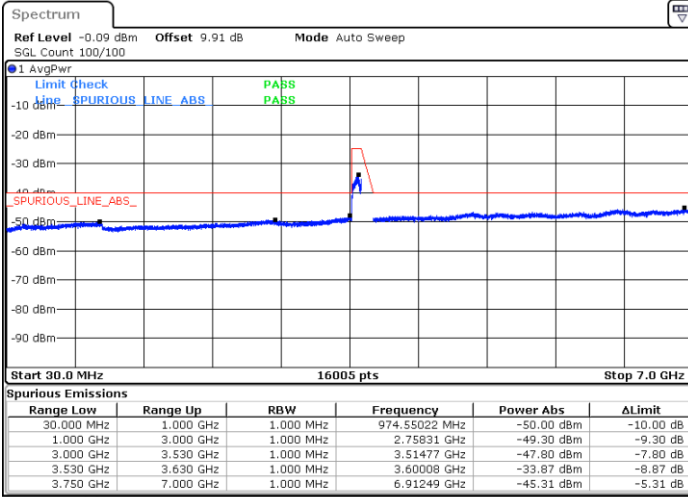

LTE Band 48 / 20MHz

16QAM / Middle channel

Port 1

Date: 2 DEC 2020 16:25:08

Date: 20 NOV 2020 17:25:29

Port 2

Date: 2 DEC 2020 16:03:41

Date: 20 NOV 2020 17:37:56

LTE Band 48 / 20MHz

16QAM / Middle channel

Port 3

Date: 2 DEC 2020 15:24:08

Date: 20 NOV 2020 16:51:56

Port 4

Date: 2 DEC 2020 15:38:24

Date: 20 NOV 2020 16:44:30

LTE Band 48 / 20MHz

16QAM / High channel

Port 1

Date: 2 DEC 2020 19:09:31

Date: 20 NOV 2020 18:18:46

Port 2

Date: 2 DEC 2020 18:56:38

Date: 20 NOV 2020 18:27:09

LTE Band 48 / 20MHz

16QAM / High channel

Port 3

Date: 2 DEC 2020 18:32:11

Date: 20 NOV 2020 19:42:19

Port 4

Date: 2 DEC 2020 18:45:07

Date: 20 NOV 2020 19:55:00