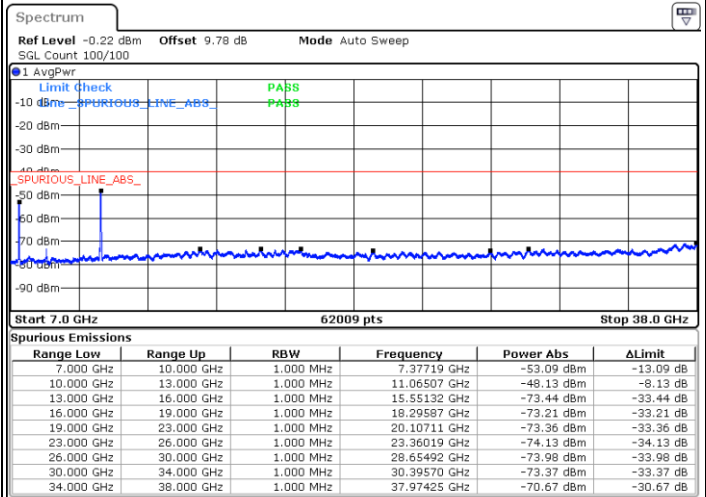

LTE Band 48 / 20MHz

16QAM / Middle channel

Port 3

Date: 2 DEC 2020 15:24:08

Date: 20 NOV 2020 16:51:56

Port 4

Date: 2 DEC 2020 15:38:24

Date: 20 NOV 2020 16:44:30

LTE Band 48 / 20MHz

16QAM / High channel

Port 1

Date: 2 DEC 2020 19:09:31

Date: 20 NOV 2020 18:18:46

Port 2

Date: 2 DEC 2020 18:56:38

Date: 20 NOV 2020 18:27:09

LTE Band 48 / 20MHz

16QAM / High channel

Port 3

Date: 2 DEC 2020 18:32:11

Date: 20 NOV 2020 19:42:19

Port 4

Date: 2 DEC 2020 18:45:07

Date: 20 NOV 2020 19:55:00