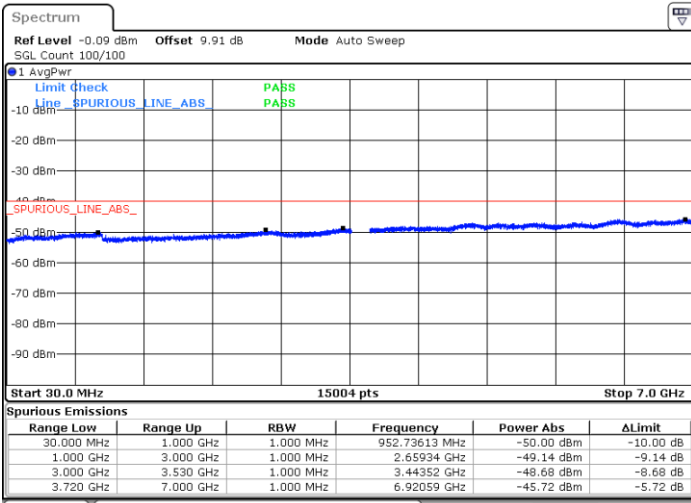

LTE Band 48 / 20MHz

QPSK / Low channel

Port 3

Date: 2 DEC 2020 10:48:01

Date: 20 NOV 2020 16:00:09

Port 4

Date: 2 DEC 2020 10:50:54

Date: 20 NOV 2020 16:03:00

LTE Band 48 / 20MHz

QPSK / Middle channel

Port 1

Date: 2 DEC 2020 16:28:04

Date: 20 NOV 2020 17:28:12

Port 2

Date: 2 DEC 2020 15:59:55

Date: 20 NOV 2020 17:35:25

LTE Band 48 / 20MHz

QPSK / Middle channel

Port 3

Date: 2 DEC 2020 15:21:24

Date: 20 NOV 2020 16:49:40

Port 4

Date: 2 DEC 2020 15:40:13

Date: 20 NOV 2020 16:46:49