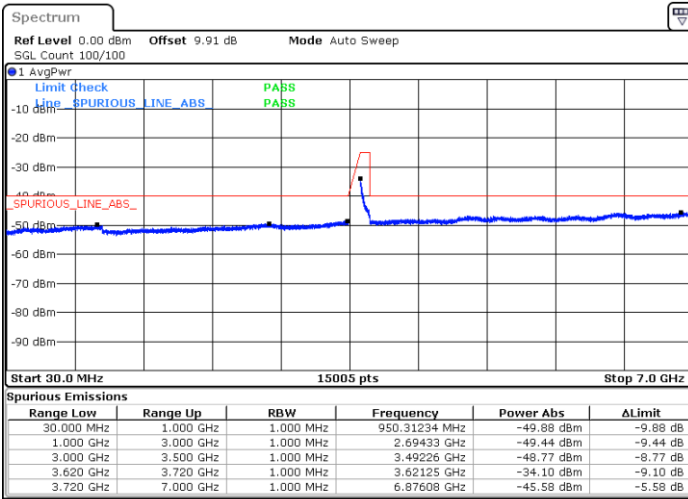

LTE Band 48 / 10MHz

256QAM / High channel

Port 3

Date: 2 DEC 2020 20:16:50

Date: 20 NOV 2020 19:35:23

Port 4

Date: 2 DEC 2020 17:33:37

Date: 20 NOV 2020 20:04:03

LTE Band 48 / 20MHz

QPSK / Low channel

Port 1

Date: 2 DEC 2020 09:52:39

Date: 19 NOV 2020 19:38:59

Port 2

Date: 2 DEC 2020 09:57:01

Date: 19 NOV 2020 19:18:19

LTE Band 48 / 20MHz

QPSK / Low channel

Port 3

Date: 2 DEC 2020 10:48:01

Date: 20 NOV 2020 16:00:09

Port 4

Date: 2 DEC 2020 10:50:54

Date: 20 NOV 2020 16:03:00