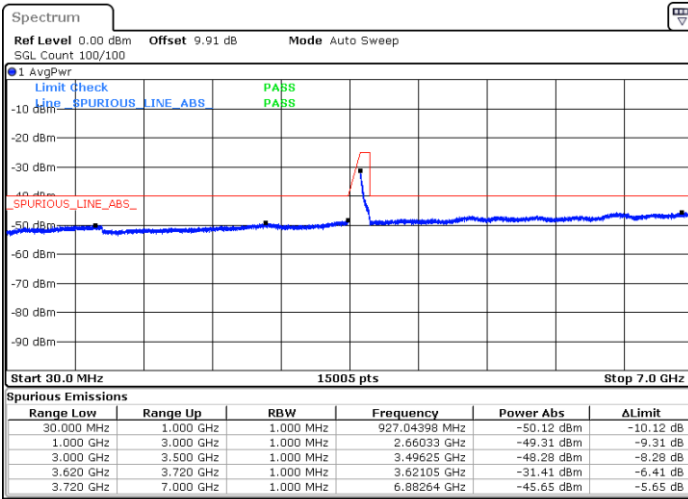

LTE Band 48 / 20MHz

QPSK / Low channel

Port 3

Date: 2 DEC 2020 10:48:01

Date: 20 NOV 2020 16:00:09

Port 4

Date: 2 DEC 2020 10:50:54

Date: 20 NOV 2020 16:03:00

LTE Band 48 / 20MHz

QPSK / Middle channel

Port 1

Date: 2 DEC 2020 16:28:04

Date: 20 NOV 2020 17:28:12

Port 2

Date: 2 DEC 2020 15:59:55

Date: 20 NOV 2020 17:35:25