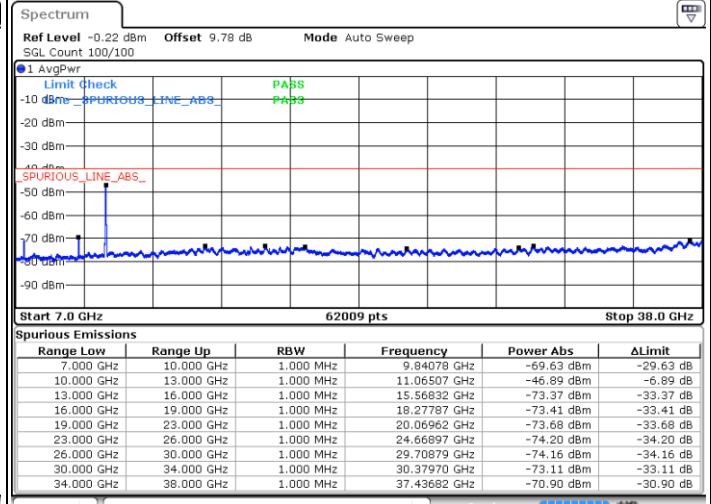

LTE Band 48 / 20MHz

QPSK / Middle channel

Port 3

Date: 2 DEC 2020 15:21:24

Date: 20 NOV 2020 16:49:40

Port 4

Date: 2 DEC 2020 15:40:13

Date: 20 NOV 2020 16:46:49

LTE Band 48 / 20MHz

QPSK / High channel

Port 1

Date: 2 DEC 2020 19:11:18

Date: 20 NOV 2020 18:21:18

Port 2

Date: 2 DEC 2020 18:52:34

Date: 20 NOV 2020 18:24:36

LTE Band 48 / 20MHz

QPSK / High channel

Port 3

Date: 2 DEC 2020 18:29:10

Date: 20 NOV 2020 19:47:29

Port 4

Date: 2 DEC 2020 18:47:15

Date: 20 NOV 2020 19:52:01