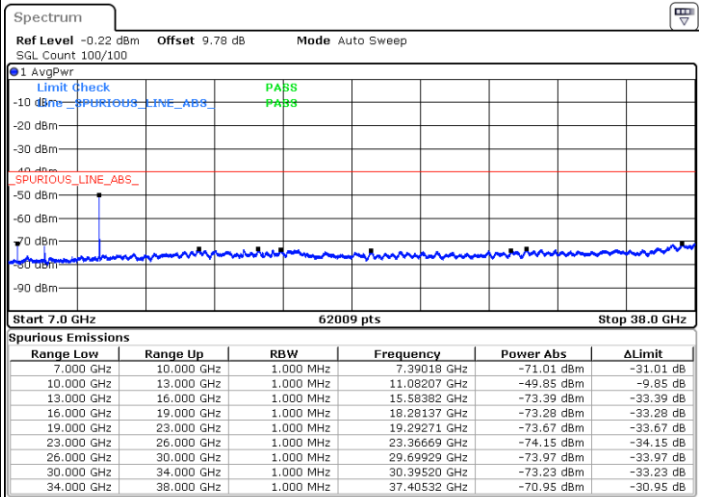

LTE Band 48 / 10MHz

64QAM / High channel

Port 3

Date: 2 DEC 2020 17:19:47

Date: 20 NOV 2020 19:33:05

Port 4

Date: 2 DEC 2020 17:36:03

Date: 20 NOV 2020 20:06:27

LTE Band 48 / 10MHz

256QAM / Low channel

Port 1

Date: 2 DEC 2020 09:28:59

Date: 19 NOV 2020 17:39:04

Port 2

Date: 2 DEC 2020 10:09:42

Date: 19 NOV 2020 18:09:10