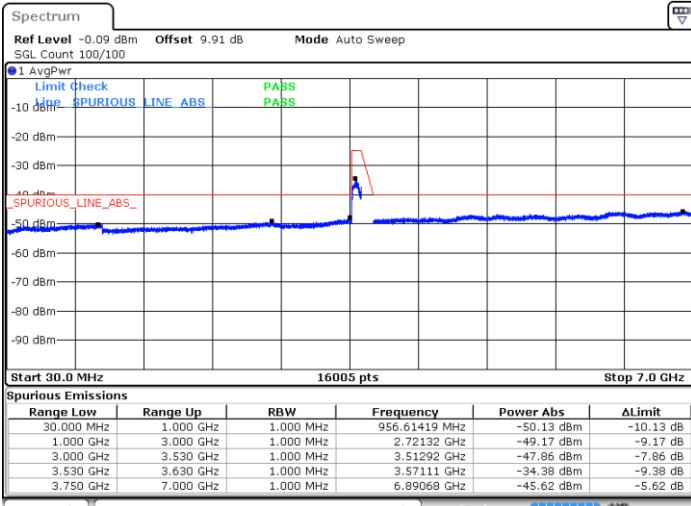

LTE Band 48 / 20MHz

QPSK / Middle channel

Port 1

Date: 2 DEC 2020 16:28:04

Date: 20 NOV 2020 17:28:12

Port 2

Date: 2 DEC 2020 15:59:55

Date: 20 NOV 2020 17:35:25

LTE Band 48 / 20MHz

QPSK / Middle channel

Port 3

Date: 2 DEC 2020 15:21:24

Date: 20 NOV 2020 16:49:40

Port 4

Date: 2 DEC 2020 15:40:13

Date: 20 NOV 2020 16:46:49

LTE Band 48 / 20MHz

QPSK / High channel

Port 1

Date: 2 DEC 2020 19:11:18

Date: 20 NOV 2020 18:21:18

Port 2

Date: 2 DEC 2020 18:52:34

Date: 20 NOV 2020 18:24:36

LTE Band 48 / 20MHz

QPSK / High channel

Port 3

Date: 2 DEC 2020 18:29:10

Date: 20 NOV 2020 19:47:29

Port 4

Date: 2 DEC 2020 18:47:15

Date: 20 NOV 2020 19:52:01