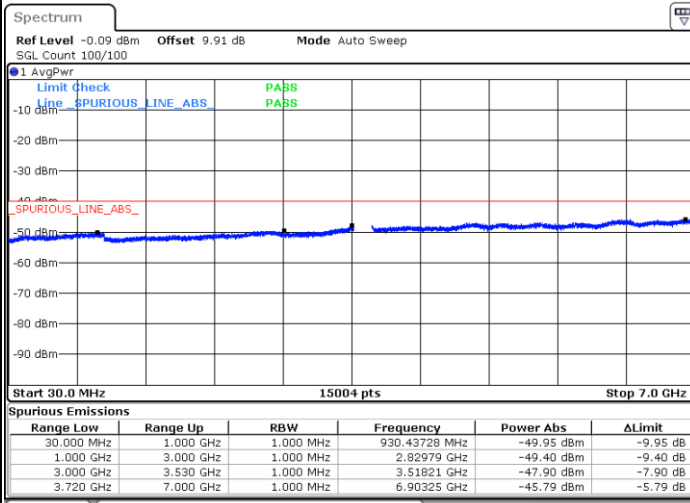

LTE Band 48 / 20MHz

QPSK / Middle channel

Port 1

Date: 2 DEC 2020 16:28:04

Date: 20 NOV 2020 17:28:12

Port 2

Date: 2 DEC 2020 15:59:55

Date: 20 NOV 2020 17:35:25

LTE Band 48 / 20MHz

QPSK / Middle channel

Port 3

Date: 2 DEC 2020 15:21:24

Date: 20 NOV 2020 16:49:40

Port 4

Date: 2 DEC 2020 15:40:13

Date: 20 NOV 2020 16:46:49

LTE Band 48 / 20MHz

QPSK / High channel

Port 1

Date: 2 DEC 2020 19:11:18

Date: 20 NOV 2020 18:21:18

Port 2

Date: 2 DEC 2020 18:52:34

Date: 20 NOV 2020 18:24:36

LTE Band 48 / 20MHz

QPSK / High channel

Port 3

Date: 2 DEC 2020 18:29:10

Date: 20 NOV 2020 19:47:29

Port 4

Date: 2 DEC 2020 18:47:15

Date: 20 NOV 2020 19:52:01