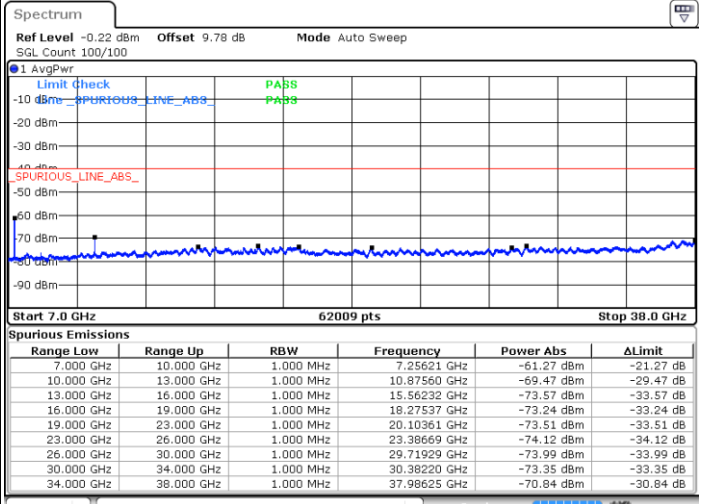

LTE Band 48 / 10MHz

64QAM / Middle channel

Port 1

Date: 2 DEC 2020 11:58:30

Date: 20 NOV 2020 17:15:25

Port 2

Date: 2 DEC 2020 21:12:33

Date: 20 NOV 2020 17:48:26