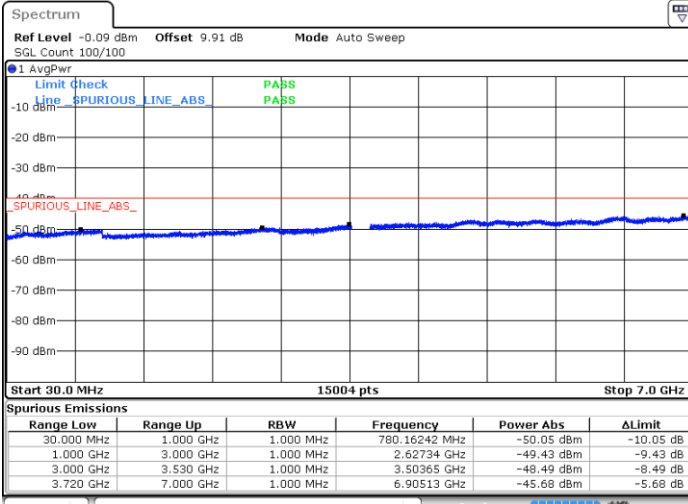

LTE Band 48 / 10MHz

64QAM / Middle channel

Port 1

Date: 2 DEC 2020 11:58:30

Date: 20 NOV 2020 17:15:25

Port 2

Date: 2 DEC 2020 21:12:33

Date: 20 NOV 2020 17:48:26