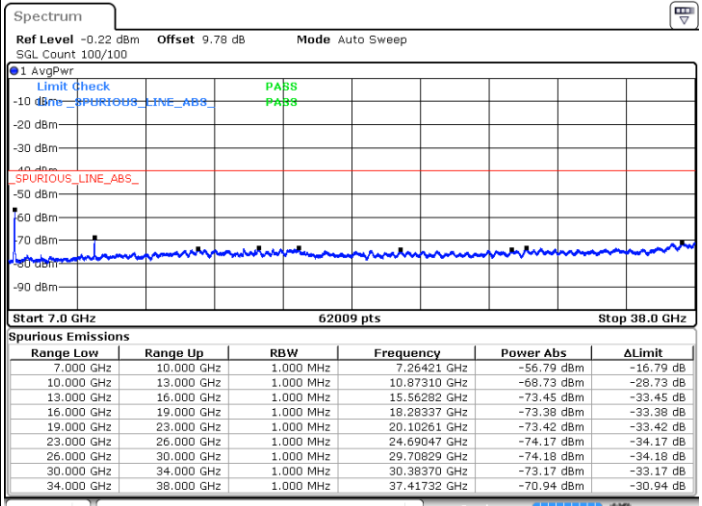

LTE Band 48 / 20MHz

16QAM / Low channel

Port 1

Date: 2 DEC 2020 09:48:58

Date: 19 NOV 2020 19:36:42

Port 2

Date: 2 DEC 2020 10:00:55

Date: 19 NOV 2020 19:21:12

LTE Band 48 / 20MHz

16QAM / Low channel

Port 3

Date: 2 DEC 2020 10:43:48

Date: 20 NOV 2020 15:57:44

Port 4

Date: 2 DEC 2020 10:54:25

Date: 20 NOV 2020 16:06:03

LTE Band 48 / 20MHz

16QAM / Middle channel

Port 1

Date: 2 DEC 2020 16:25:08

Date: 20 NOV 2020 17:25:29

Port 2

Date: 2 DEC 2020 16:03:41

Date: 20 NOV 2020 17:37:56