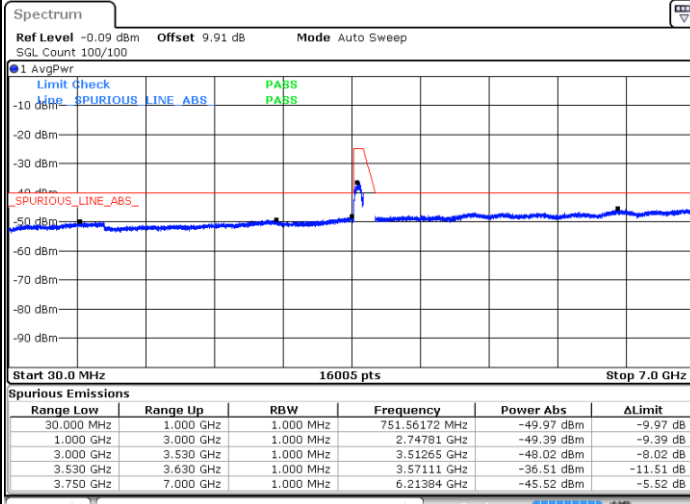

LTE Band 48 / 20MHz

QPSK / Middle channel

Port 3

Date: 2 DEC 2020 15:21:24

Date: 20 NOV 2020 16:49:40

Port 4

Date: 2 DEC 2020 15:40:13

Date: 20 NOV 2020 16:46:49

LTE Band 48 / 20MHz

QPSK / High channel

Port 1

Date: 2 DEC 2020 19:11:18

Date: 20 NOV 2020 18:21:18

Port 2

Date: 2 DEC 2020 18:52:34

Date: 20 NOV 2020 18:24:36

LTE Band 48 / 20MHz

QPSK / High channel

Port 3

Date: 2 DEC 2020 18:29:10

Date: 20 NOV 2020 19:47:29

Port 4

Date: 2 DEC 2020 18:47:15

Date: 20 NOV 2020 19:52:01

LTE Band 48 / 20MHz

16QAM / Low channel

Port 1

Date: 2 DEC 2020 09:48:58

Date: 19 NOV 2020 19:36:42

Port 2

Date: 2 DEC 2020 10:00:55

Date: 19 NOV 2020 19:21:12