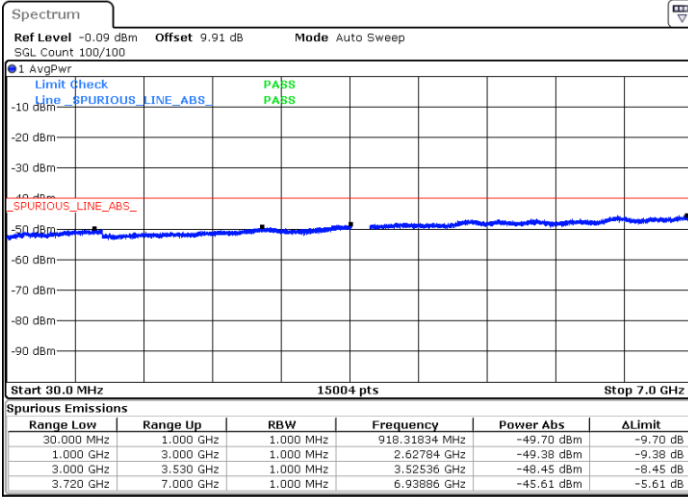

LTE Band 48 / 10MHz

256QAM / Low channel

Port 3

Date: 2 DEC 2020 10:29:31

Date: 20 NOV 2020 15:49:48

Port 4

Date: 2 DEC 2020 11:02:54

Date: 20 NOV 2020 16:18:30

LTE Band 48 / 10MHz

256QAM / Middle channel

Port 1

Date: 2 DEC 2020 11:51:37

Date: 20 NOV 2020 17:18:05

Port 2

Date: 2 DEC 2020 21:14:39

Date: 20 NOV 2020 17:46:05