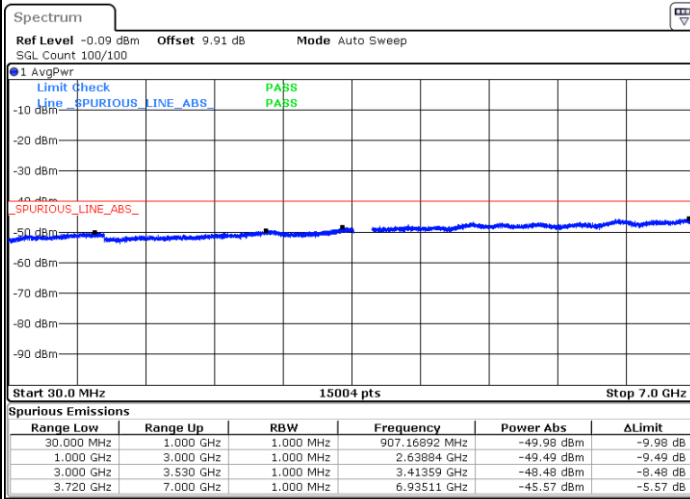

LTE Band 48 / 10MHz

64QAM / Middle channel

Port 3

Date: 2 DEC 2020 11:45:57

Date: 20 NOV 2020 17:01:52

Port 4

Date: 2 DEC 2020 11:23:42

Date: 20 NOV 2020 16:35:37

LTE Band 48 / 10MHz

64QAM / High channel

Port 1

Date: 2 DEC 2020 16:52:25

Date: 20 NOV 2020 18:08:28

Port 2

Date: 2 DEC 2020 17:02:57

Date: 20 NOV 2020 18:36:19