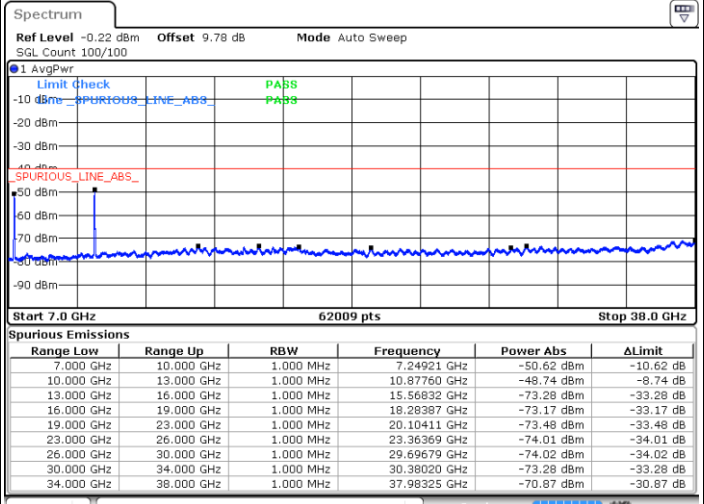

LTE Band 48 / 20MHz

QPSK / Low channel

Port 3

Date: 2 DEC 2020 10:48:01

Date: 20 NOV 2020 16:00:09

Port 4

Date: 2 DEC 2020 10:50:54

Date: 20 NOV 2020 16:03:00

LTE Band 48 / 20MHz

QPSK / Middle channel

Port 1

Date: 2 DEC 2020 16:28:04

Date: 20 NOV 2020 17:28:12

Port 2

Date: 2 DEC 2020 15:59:55

Date: 20 NOV 2020 17:35:25

LTE Band 48 / 20MHz

QPSK / Middle channel

Port 3

Date: 2 DEC 2020 15:21:24

Date: 20 NOV 2020 16:49:40

Port 4

Date: 2 DEC 2020 15:40:13

Date: 20 NOV 2020 16:46:49