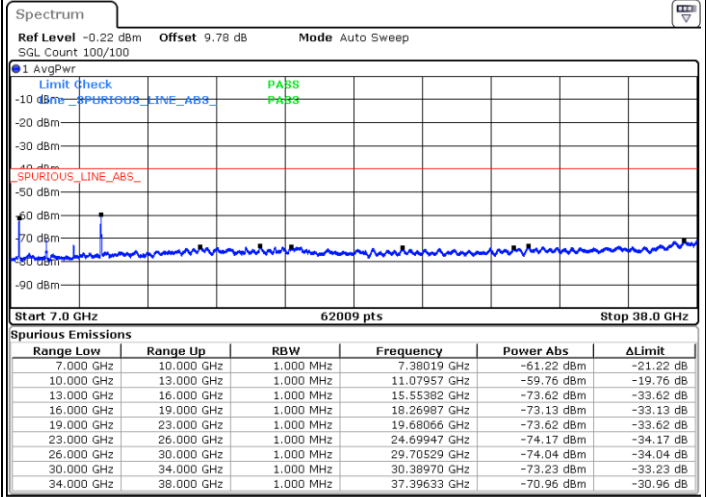

LTE Band 48 / 20MHz

16QAM / Middle channel

Port 1

Date: 2 DEC 2020 16:25:08

Date: 20 NOV 2020 17:25:29

Port 2

Date: 2 DEC 2020 16:03:41

Date: 20 NOV 2020 17:37:56

LTE Band 48 / 20MHz

16QAM / Middle channel

Port 3

Date: 2 DEC 2020 15:24:08

Date: 20 NOV 2020 16:51:56

Port 4

Date: 2 DEC 2020 15:38:24

Date: 20 NOV 2020 16:44:30

LTE Band 48 / 20MHz

16QAM / High channel

Port 1

Date: 2 DEC 2020 19:09:31

Date: 20 NOV 2020 18:18:46

Port 2

Date: 2 DEC 2020 18:56:38

Date: 20 NOV 2020 18:27:09