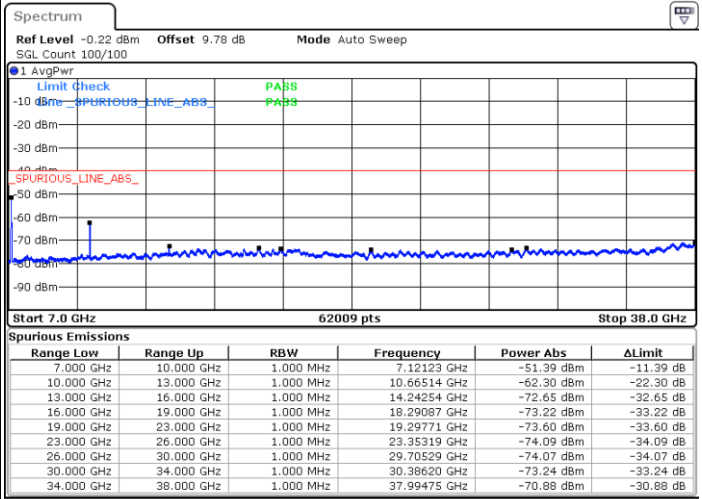

LTE Band 48 / 10MHz

256QAM / High channel

Port 1

Date: 2 DEC 2020 16:54:19

Date: 20 NOV 2020 18:10:39

Port 2

Date: 2 DEC 2020 16:59:50

Date: 20 NOV 2020 18:34:13

LTE Band 48 / 10MHz

256QAM / High channel

Port 3

Date: 2 DEC 2020 20:16:50

Date: 20 NOV 2020 19:35:23

Port 4

Date: 2 DEC 2020 17:33:37

Date: 20 NOV 2020 20:04:03

LTE Band 48 / 20MHz

QPSK / Low channel

Port 1

Date: 2 DEC 2020 09:52:39

Date: 19 NOV 2020 19:38:59

Port 2

Date: 2 DEC 2020 09:57:01

Date: 19 NOV 2020 19:18:19