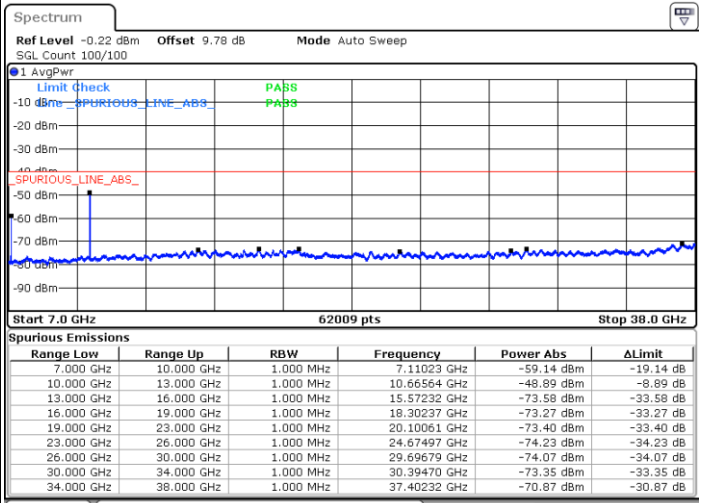

LTE Band 48 / 10MHz

256QAM / Low channel

Port 1

Date: 2 DEC 2020 09:28:59

Date: 19 NOV 2020 17:39:04

Port 2

Date: 2 DEC 2020 10:09:42

Date: 19 NOV 2020 18:09:10

LTE Band 48 / 10MHz

256QAM / Low channel

Port 3

Date: 2 DEC 2020 10:29:31

Date: 20 NOV 2020 15:49:48

Port 4

Date: 2 DEC 2020 11:02:54

Date: 20 NOV 2020 16:18:30