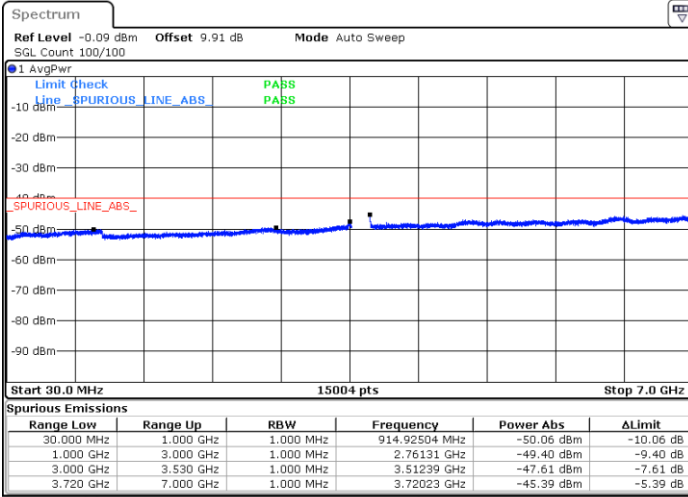

LTE Band 48 / 20MHz

16QAM / Low channel

Port 3

Date: 2 DEC 2020 10:43:48

Date: 20 NOV 2020 15:57:44

Port 4

Date: 2 DEC 2020 10:54:25

Date: 20 NOV 2020 16:06:03

LTE Band 48 / 20MHz

16QAM / Middle channel

Port 1

Date: 2 DEC 2020 16:25:08

Date: 20 NOV 2020 17:25:29

Port 2

Date: 2 DEC 2020 16:03:41

Date: 20 NOV 2020 17:37:56

LTE Band 48 / 20MHz

16QAM / Middle channel

Port 3

Date: 2 DEC 2020 15:24:08

Date: 20 NOV 2020 16:51:56

Port 4

Date: 2 DEC 2020 15:38:24

Date: 20 NOV 2020 16:44:30

LTE Band 48 / 20MHz

16QAM / High channel

Port 1

Date: 2 DEC 2020 19:09:31

Date: 20 NOV 2020 18:18:46

Port 2

Date: 2 DEC 2020 18:56:38

Date: 20 NOV 2020 18:27:09