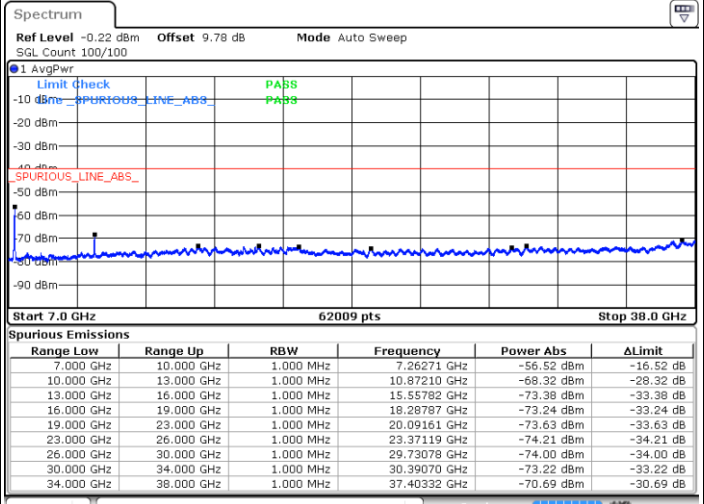

LTE Band 48 / 20MHz

QPSK / Low channel

Port 1

Date: 2 DEC 2020 09:52:39

Date: 19 NOV 2020 19:38:59

Port 2

Date: 2 DEC 2020 09:57:01

Date: 19 NOV 2020 19:18:19

LTE Band 48 / 20MHz

QPSK / Low channel

Port 3

Date: 2 DEC 2020 10:48:01

Date: 20 NOV 2020 16:00:09

Port 4

Date: 2 DEC 2020 10:50:54

Date: 20 NOV 2020 16:03:00

LTE Band 48 / 20MHz

QPSK / Middle channel

Port 1

Date: 2 DEC 2020 16:28:04

Date: 20 NOV 2020 17:28:12

Port 2

Date: 2 DEC 2020 15:59:55

Date: 20 NOV 2020 17:35:25