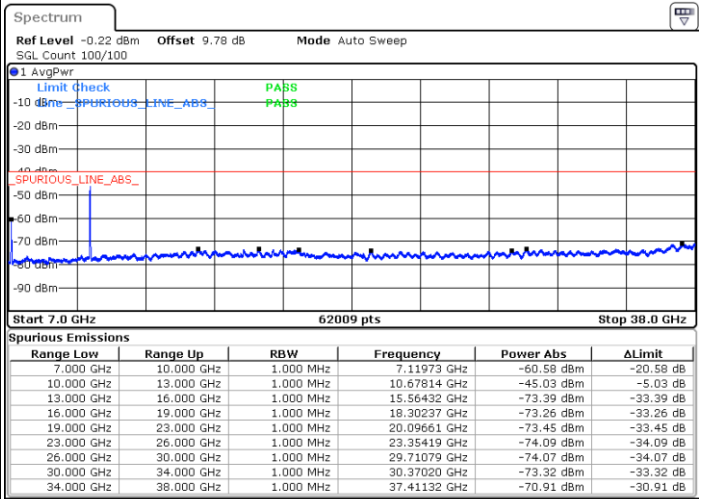

LTE Band 48 / 20MHz

QPSK / Low channel

Port 1

Date: 2 DEC 2020 09:52:39

Date: 19 NOV 2020 19:38:59

Port 2

Date: 2 DEC 2020 09:57:01

Date: 19 NOV 2020 19:18:19

LTE Band 48 / 20MHz

QPSK / Low channel

Port 3

Date: 2 DEC 2020 10:48:01

Date: 20 NOV 2020 16:00:09

Port 4

Date: 2 DEC 2020 10:50:54

Date: 20 NOV 2020 16:03:00