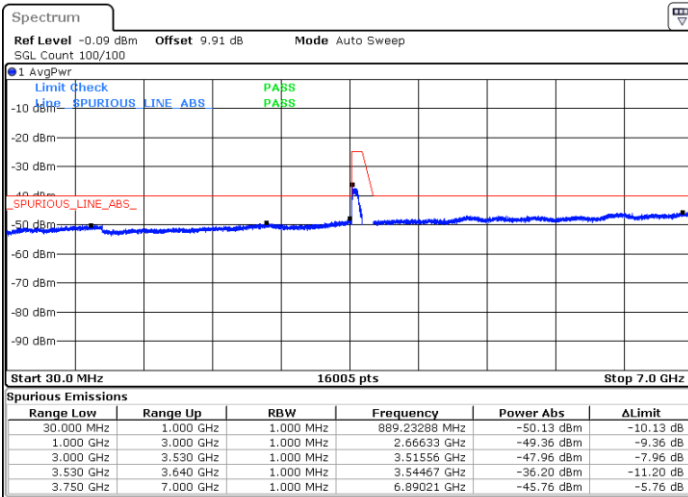

LTE Band 48 / 10MHz

64QAM / High channel

Port 3

Date: 2 DEC 2020 17:19:47

Date: 20 NOV 2020 19:33:05

Port 4

Date: 2 DEC 2020 17:36:03

Date: 20 NOV 2020 20:06:27

LTE Band 48 / 10MHz

256QAM / Low channel

Port 1

Date: 2 DEC 2020 09:28:59

Date: 19 NOV 2020 17:39:04

Port 2

Date: 2 DEC 2020 10:09:42

Date: 19 NOV 2020 18:09:10