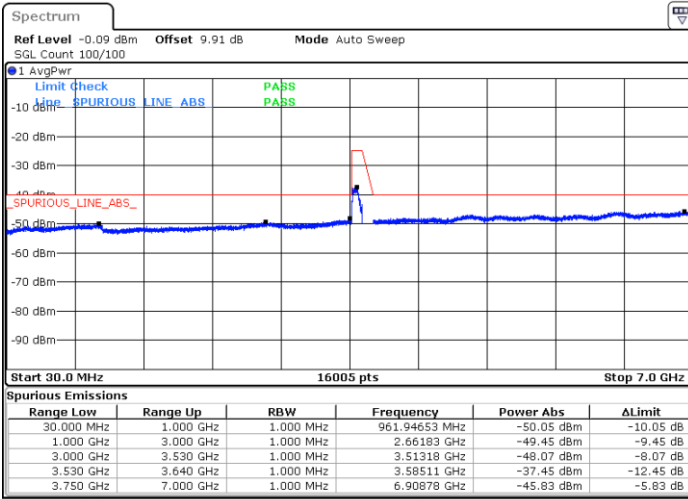

LTE Band 48 / 10MHz

256QAM / Middle channel

Port 3

Date: 2 DEC 2020 11:47:45

Date: 20 NOV 2020 16:59:40

Port 4

Date: 2 DEC 2020 11:25:24

Date: 20 NOV 2020 16:37:46

LTE Band 48 / 10MHz

256QAM / High channel

Port 1

Date: 2 DEC 2020 16:54:19

Date: 20 NOV 2020 18:10:39

Port 2

Date: 2 DEC 2020 16:59:50

Date: 20 NOV 2020 18:34:13