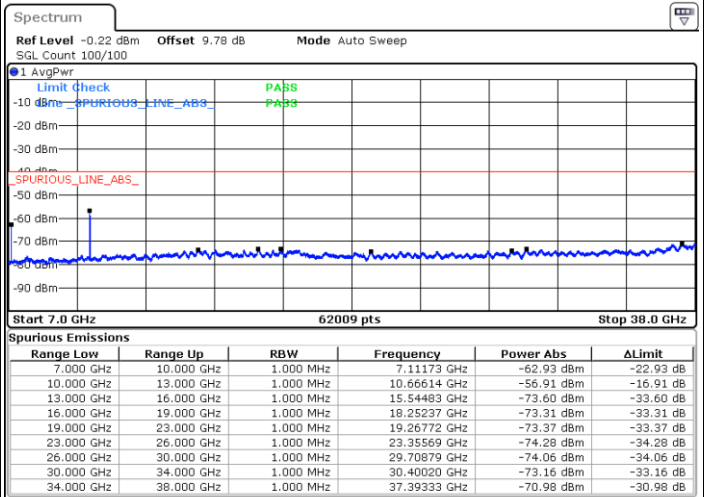

LTE Band 48 / 10MHz

256QAM / Low channel

Port 3

Date: 2 DEC 2020 10:29:31

Date: 20 NOV 2020 15:49:48

Port 4

Date: 2 DEC 2020 11:02:54

Date: 20 NOV 2020 16:18:30

LTE Band 48 / 10MHz

256QAM / Middle channel

Port 1

Date: 2 DEC 2020 11:51:37

Date: 20 NOV 2020 17:18:05

Port 2

Date: 2 DEC 2020 21:14:39

Date: 20 NOV 2020 17:46:05