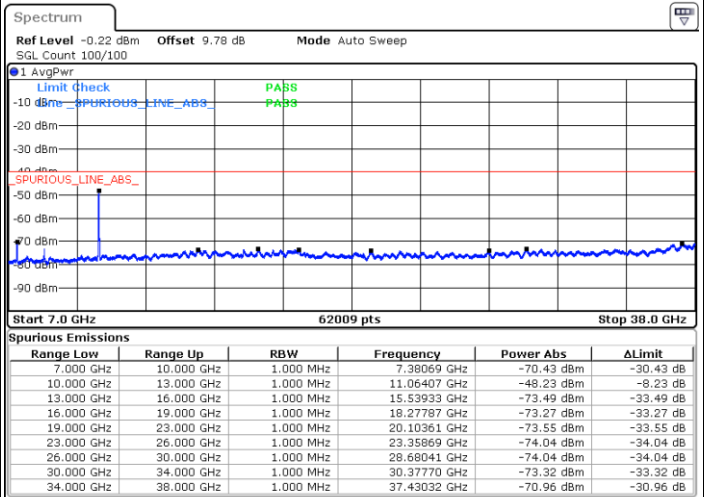

LTE Band 48 / 20MHz

16QAM / High channel

Port 1

Date: 2 DEC 2020 19:09:31

Date: 20 NOV 2020 18:18:46

Port 2

Date: 2 DEC 2020 18:56:38

Date: 20 NOV 2020 18:27:09

LTE Band 48 / 20MHz

16QAM / High channel

Port 3

Date: 2 DEC 2020 18:32:11

Date: 20 NOV 2020 19:42:19

Port 4

Date: 2 DEC 2020 18:45:07

Date: 20 NOV 2020 19:55:00