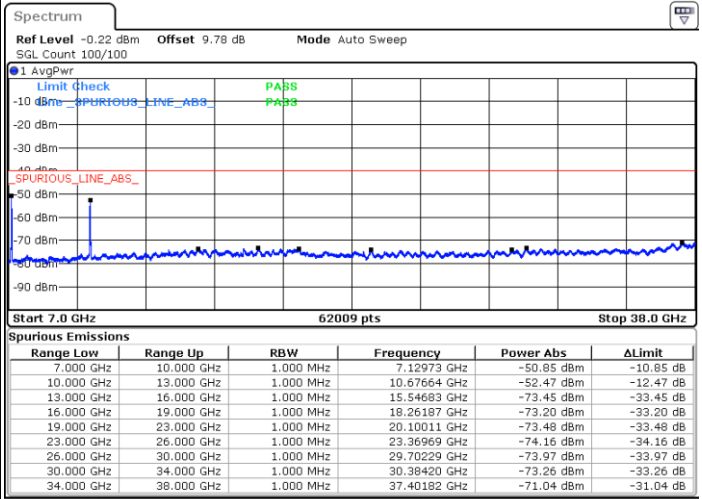

LTE Band 48 / 20MHz

QPSK / Low channel

Port 1

Date: 2 DEC 2020 09:52:39

Date: 19 NOV 2020 19:38:59

Port 2

Date: 2 DEC 2020 09:57:01

Date: 19 NOV 2020 19:18:19

LTE Band 48 / 20MHz

QPSK / Low channel

Port 3

Date: 2 DEC 2020 10:48:01

Date: 20 NOV 2020 16:00:09

Port 4

Date: 2 DEC 2020 10:50:54

Date: 20 NOV 2020 16:03:00