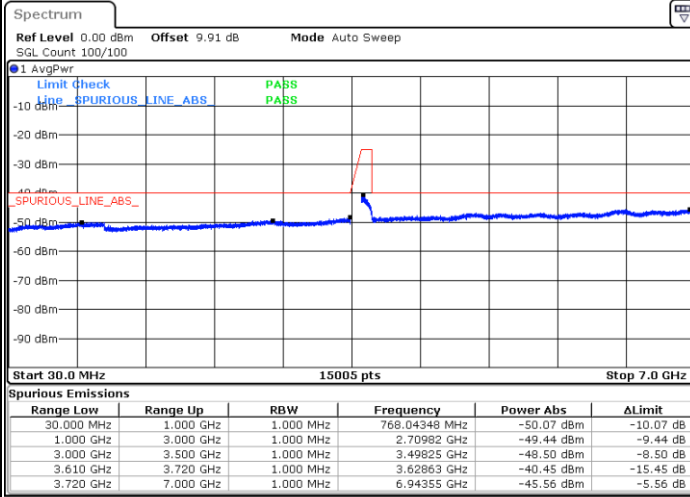

LTE Band 48 / 10MHz

256QAM / Low channel

Port 1

Date: 2 DEC 2020 09:28:59

Date: 19 NOV 2020 17:39:04

Port 2

Date: 2 DEC 2020 10:09:42

Date: 19 NOV 2020 18:09:10

LTE Band 48 / 10MHz

256QAM / Low channel

Port 3

Date: 2 DEC 2020 10:29:31

Date: 20 NOV 2020 15:49:48

Port 4

Date: 2 DEC 2020 11:02:54

Date: 20 NOV 2020 16:18:30