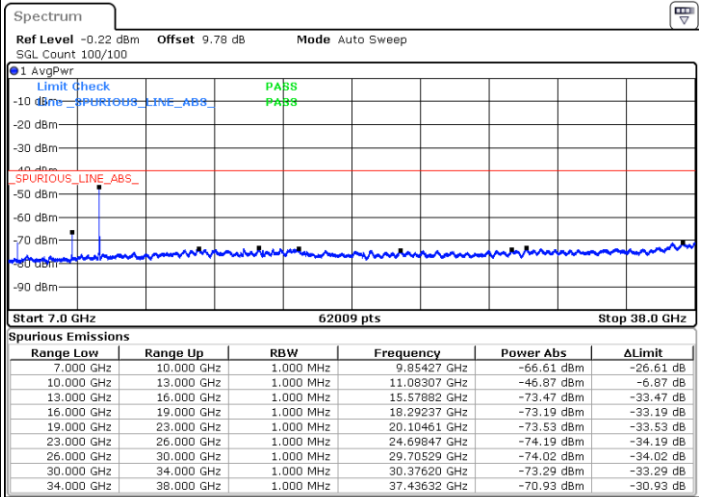

LTE Band 48 / 10MHz

64QAM / High channel

Port 1

Date: 2 DEC 2020 16:52:25

Date: 20 NOV 2020 18:08:28

Port 2

Date: 2 DEC 2020 17:02:57

Date: 20 NOV 2020 18:36:19

LTE Band 48 / 10MHz

64QAM / High channel

Port 3

Date: 2 DEC 2020 17:19:47

Date: 20 NOV 2020 19:33:05

Port 4

Date: 2 DEC 2020 17:36:03

Date: 20 NOV 2020 20:06:27