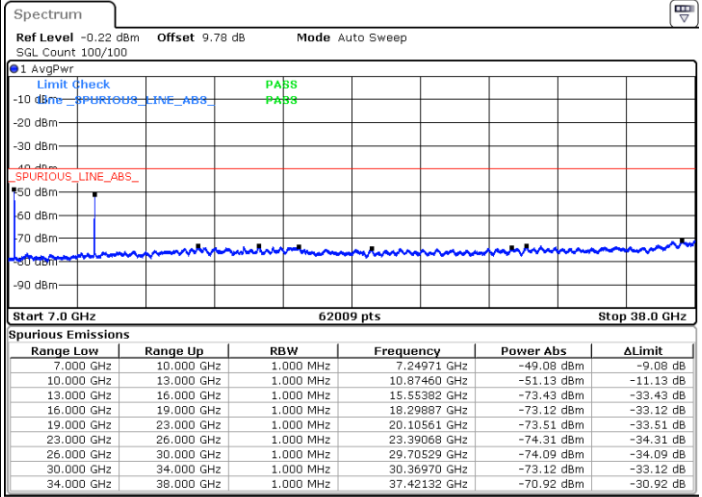

LTE Band 48 / 10MHz

256QAM / Middle channel

Port 1

Date: 2 DEC 2020 11:51:37

Date: 20 NOV 2020 17:18:05

Port 2

Date: 2 DEC 2020 21:14:39

Date: 20 NOV 2020 17:46:05

LTE Band 48 / 10MHz

256QAM / Middle channel

Port 3

Date: 2 DEC 2020 11:47:45

Date: 20 NOV 2020 16:59:40

Port 4

Date: 2 DEC 2020 11:25:24

Date: 20 NOV 2020 16:37:46