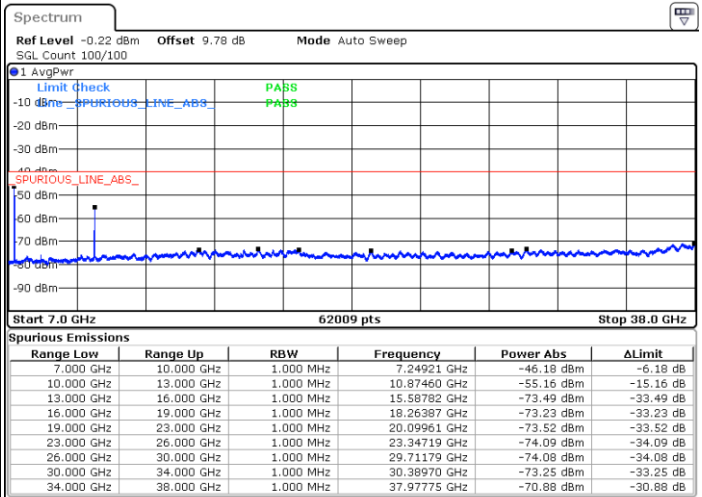

LTE Band 48 / 10MHz

256QAM / Middle channel

Port 3

Date: 2 DEC 2020 11:47:45

Date: 20 NOV 2020 16:59:40

Port 4

Date: 2 DEC 2020 11:25:24

Date: 20 NOV 2020 16:37:46

LTE Band 48 / 10MHz

256QAM / High channel

Port 1

Date: 2 DEC 2020 16:54:19

Date: 20 NOV 2020 18:10:39

Port 2

Date: 2 DEC 2020 16:59:50

Date: 20 NOV 2020 18:34:13