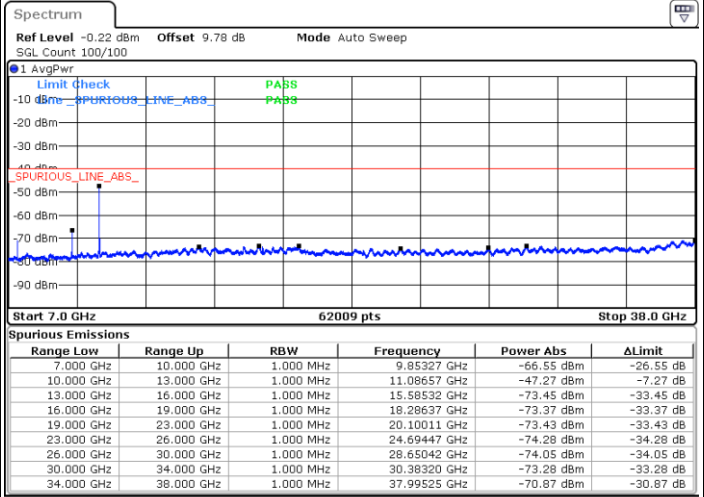

LTE Band 48 / 10MHz

256QAM / High channel

Port 1

Date: 2 DEC 2020 16:54:19

Date: 20 NOV 2020 18:10:39

Port 2

Date: 2 DEC 2020 16:59:50

Date: 20 NOV 2020 18:34:13

LTE Band 48 / 10MHz

256QAM / High channel

Port 3

Date: 2 DEC 2020 20:16:50

Date: 20 NOV 2020 19:35:23

Port 4

Date: 2 DEC 2020 17:33:37

Date: 20 NOV 2020 20:04:03