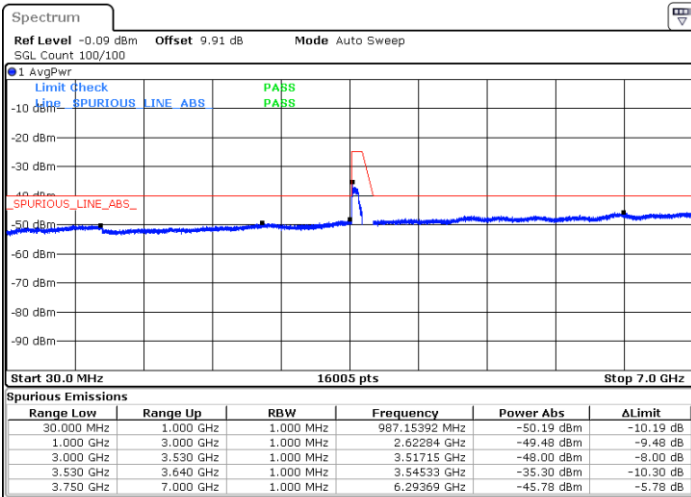

LTE Band 48 / 10MHz

256QAM / High channel

Port 3

Date: 2 DEC 2020 20:16:50

Date: 20 NOV 2020 19:35:23

Port 4

Date: 2 DEC 2020 17:33:37

Date: 20 NOV 2020 20:04:03

LTE Band 48 / 20MHz

QPSK / Low channel

Port 1

Date: 2 DEC 2020 09:52:39

Date: 19 NOV 2020 19:38:59

Port 2

Date: 2 DEC 2020 09:57:01

Date: 19 NOV 2020 19:18:19