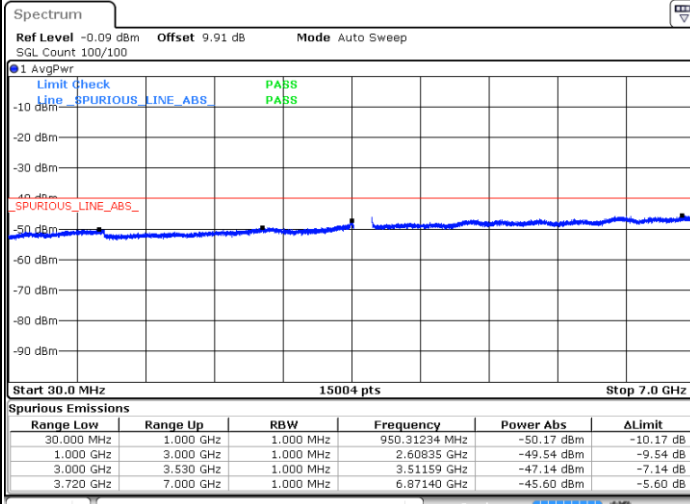

LTE Band 48 / 20MHz

QPSK / Low channel

Port 3

Date: 2 DEC 2020 10:48:01

Date: 20 NOV 2020 16:00:09

Port 4

Date: 2 DEC 2020 10:50:54

Date: 20 NOV 2020 16:03:00

LTE Band 48 / 20MHz

QPSK / Middle channel

Port 1

Date: 2 DEC 2020 16:28:04

Date: 20 NOV 2020 17:28:12

Port 2

Date: 2 DEC 2020 15:59:55

Date: 20 NOV 2020 17:35:25

LTE Band 48 / 20MHz

QPSK / Middle channel

Port 3

Date: 2 DEC 2020 15:21:24

Date: 20 NOV 2020 16:49:40

Port 4

Date: 2 DEC 2020 15:40:13

Date: 20 NOV 2020 16:46:49

LTE Band 48 / 20MHz

QPSK / High channel

Port 1

Date: 2 DEC 2020 19:11:18

Date: 20 NOV 2020 18:21:18

Port 2

Date: 2 DEC 2020 18:52:34

Date: 20 NOV 2020 18:24:36