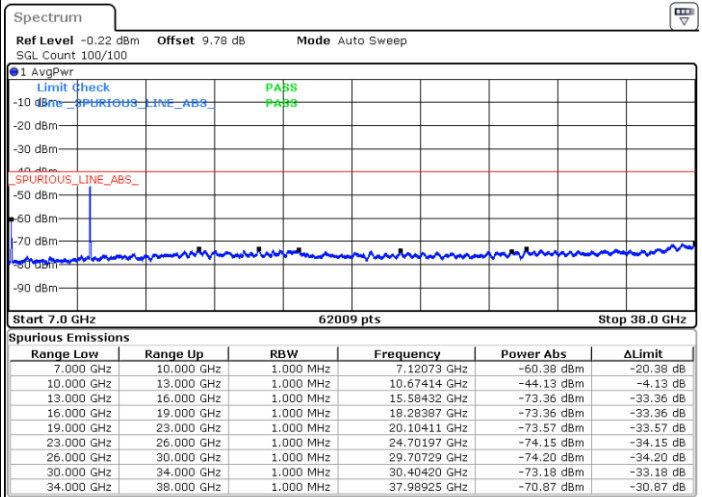

LTE Band 48 / 20MHz

QPSK / High channel

Port 3

Date: 2 DEC 2020 18:29:10

Date: 20 NOV 2020 19:47:29

Port 4

Date: 2 DEC 2020 18:47:15

Date: 20 NOV 2020 19:52:01

LTE Band 48 / 20MHz

16QAM / Low channel

Port 1

Date: 2 DEC 2020 09:48:58

Date: 19 NOV 2020 19:36:42

Port 2

Date: 2 DEC 2020 10:00:55

Date: 19 NOV 2020 19:21:12

LTE Band 48 / 20MHz

16QAM / Low channel

Port 3

Date: 2 DEC 2020 10:43:48

Date: 20 NOV 2020 15:57:44

Port 4

Date: 2 DEC 2020 10:54:25

Date: 20 NOV 2020 16:06:03