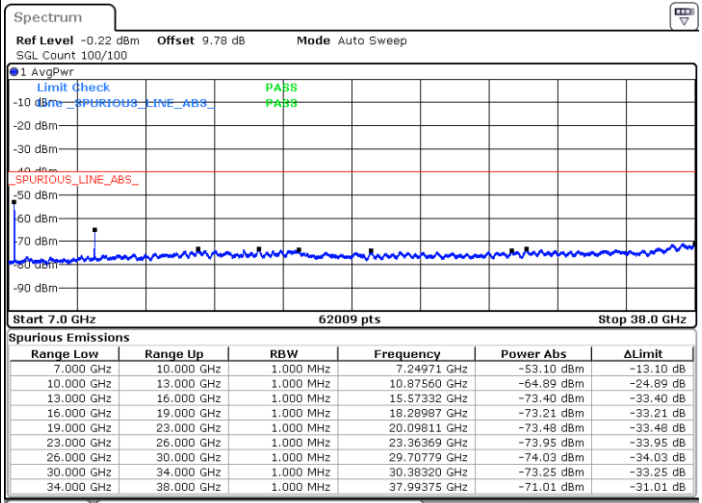

LTE Band 48 / 10MHz

64QAM / Middle channel

Port 1

Date: 2 DEC 2020 11:58:30

Date: 20 NOV 2020 17:15:25

Port 2

Date: 2 DEC 2020 21:12:33

Date: 20 NOV 2020 17:48:26