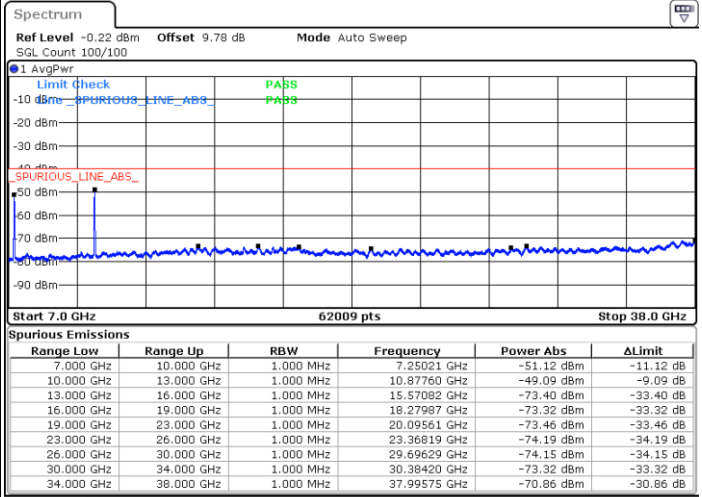

LTE Band 48 / 20MHz

16QAM / Low channel

Port 3

Date: 2 DEC 2020 10:43:48

Date: 20 NOV 2020 15:57:44

Port 4

Date: 2 DEC 2020 10:54:25

Date: 20 NOV 2020 16:06:03

LTE Band 48 / 20MHz

16QAM / Middle channel

Port 1

Date: 2 DEC 2020 16:25:08

Date: 20 NOV 2020 17:25:29

Port 2

Date: 2 DEC 2020 16:03:41

Date: 20 NOV 2020 17:37:56

LTE Band 48 / 20MHz

16QAM / Middle channel

Port 3

Date: 2 DEC 2020 15:24:08

Date: 20 NOV 2020 16:51:56

Port 4

Date: 2 DEC 2020 15:38:24

Date: 20 NOV 2020 16:44:30