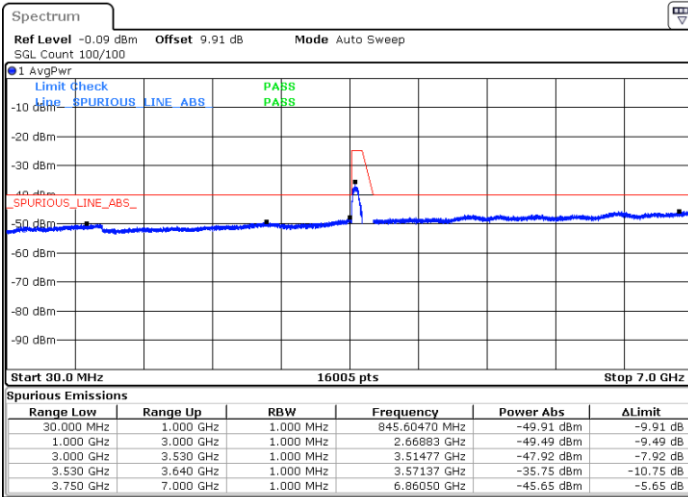

LTE Band 48 / 10MHz

64QAM / High channel

Port 1

Date: 2 DEC 2020 16:52:25

Date: 20 NOV 2020 18:08:28

Port 2

Date: 2 DEC 2020 17:02:57

Date: 20 NOV 2020 18:36:19

LTE Band 48 / 10MHz

64QAM / High channel

Port 3

Date: 2 DEC 2020 17:19:47

Date: 20 NOV 2020 19:33:05

Port 4

Date: 2 DEC 2020 17:36:03

Date: 20 NOV 2020 20:06:27