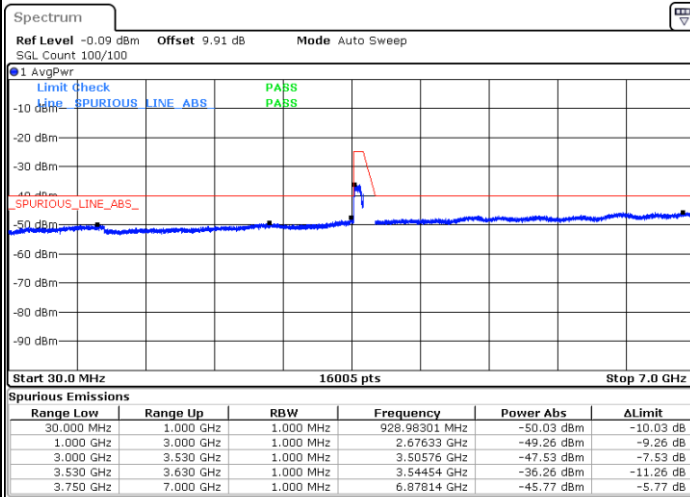

LTE Band 48 / 20MHz

16QAM / High channel

Port 1

Date: 2 DEC 2020 19:09:31

Date: 20 NOV 2020 18:18:46

Port 2

Date: 2 DEC 2020 18:56:38

Date: 20 NOV 2020 18:27:09

LTE Band 48 / 20MHz

16QAM / High channel

Port 3

Date: 2 DEC 2020 18:32:11

Date: 20 NOV 2020 19:42:19

Port 4

Date: 2 DEC 2020 18:45:07

Date: 20 NOV 2020 19:55:00