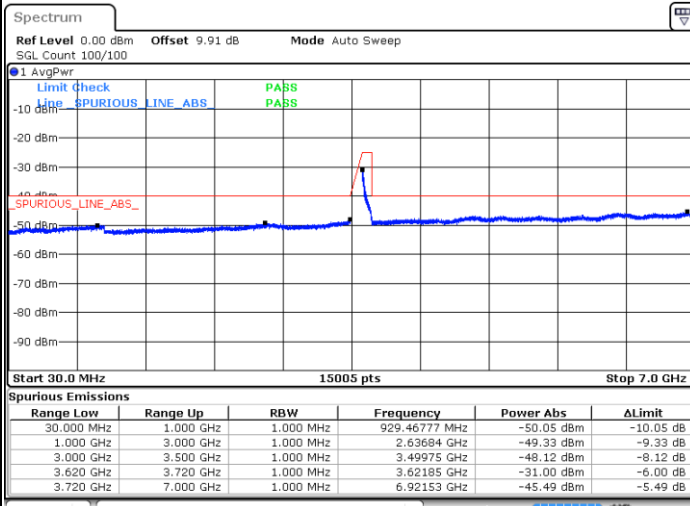

LTE Band 48 / 20MHz

16QAM / Low channel

Port 1

Date: 2 DEC 2020 09:48:58

Date: 19 NOV 2020 19:36:42

Port 2

Date: 2 DEC 2020 10:00:55

Date: 19 NOV 2020 19:21:12

LTE Band 48 / 20MHz

16QAM / Low channel

Port 3

Date: 2 DEC 2020 10:43:48

Date: 20 NOV 2020 15:57:44

Port 4

Date: 2 DEC 2020 10:54:25

Date: 20 NOV 2020 16:06:03

LTE Band 48 / 20MHz

16QAM / Middle channel

Port 1

Date: 2 DEC 2020 16:25:08

Date: 20 NOV 2020 17:25:29

Port 2

Date: 2 DEC 2020 16:03:41

Date: 20 NOV 2020 17:37:56

LTE Band 48 / 20MHz

16QAM / Middle channel

Port 3

Date: 2 DEC 2020 15:24:08

Date: 20 NOV 2020 16:51:56

Port 4

Date: 2 DEC 2020 15:38:24

Date: 20 NOV 2020 16:44:30