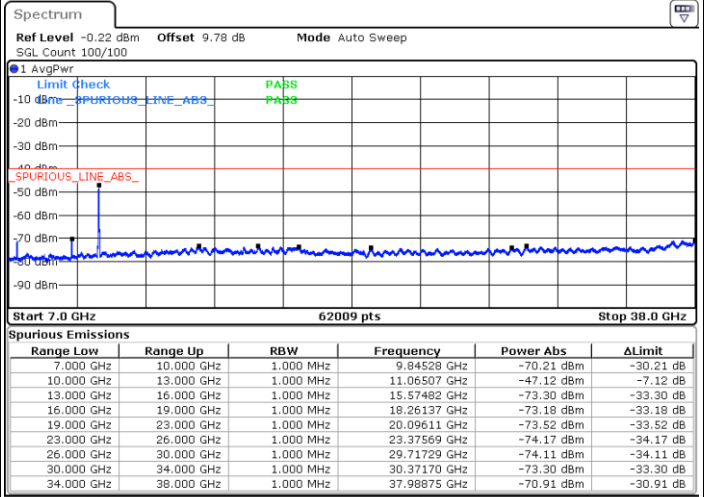

LTE Band 48 / 20MHz

16QAM / Middle channel

Port 3

Date: 2 DEC 2020 15:24:08

Date: 20 NOV 2020 16:51:56

Port 4

Date: 2 DEC 2020 15:38:24

Date: 20 NOV 2020 16:44:30

LTE Band 48 / 20MHz

16QAM / High channel

Port 1

Date: 2 DEC 2020 19:09:31

Date: 20 NOV 2020 18:18:46

Port 2

Date: 2 DEC 2020 18:56:38

Date: 20 NOV 2020 18:27:09

LTE Band 48 / 20MHz

16QAM / High channel

Port 3

Date: 2 DEC 2020 18:32:11

Date: 20 NOV 2020 19:42:19

Port 4

Date: 2 DEC 2020 18:45:07

Date: 20 NOV 2020 19:55:00