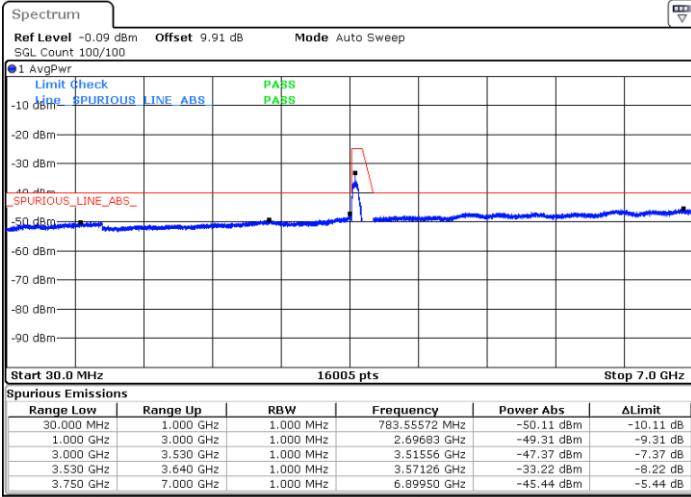

LTE Band 48 / 10MHz

256QAM / High channel

Port 1

Date: 2 DEC 2020 16:54:19

Date: 20 NOV 2020 18:10:39

Port 2

Date: 2 DEC 2020 16:59:50

Date: 20 NOV 2020 18:34:13

LTE Band 48 / 10MHz

256QAM / High channel

Port 3

Date: 2 DEC 2020 20:16:50

Date: 20 NOV 2020 19:35:23

Port 4

Date: 2 DEC 2020 17:33:37

Date: 20 NOV 2020 20:04:03