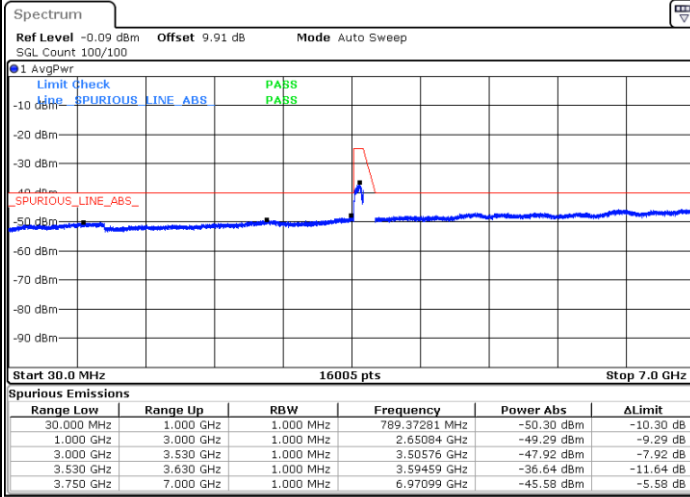

LTE Band 48 / 20MHz

16QAM / Middle channel

Port 3

Date: 2 DEC 2020 15:24:08

Date: 20 NOV 2020 16:51:56

Port 4

Date: 2 DEC 2020 15:38:24

Date: 20 NOV 2020 16:44:30

LTE Band 48 / 20MHz

16QAM / High channel

Port 1

Date: 2 DEC 2020 19:09:31

Date: 20 NOV 2020 18:18:46

Port 2

Date: 2 DEC 2020 18:56:38

Date: 20 NOV 2020 18:27:09

LTE Band 48 / 20MHz

16QAM / High channel

Port 3

Date: 2 DEC 2020 18:32:11

Date: 20 NOV 2020 19:42:19

Port 4

Date: 2 DEC 2020 18:45:07

Date: 20 NOV 2020 19:55:00