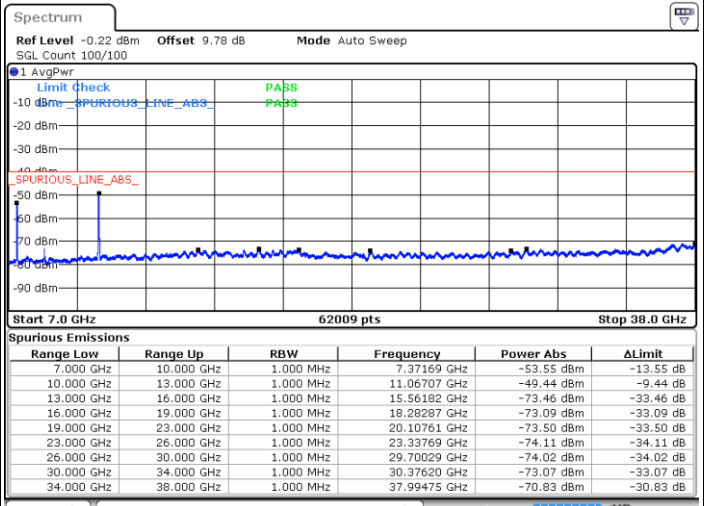

LTE Band 48 / 20MHz

QPSK / Middle channel

Port 3

Date: 2 DEC 2020 15:21:24

Date: 20 NOV 2020 16:49:40

Port 4

Date: 2 DEC 2020 15:40:13

Date: 20 NOV 2020 16:46:49

LTE Band 48 / 20MHz

QPSK / High channel

Port 1

Date: 2 DEC 2020 19:11:18

Date: 20 NOV 2020 18:21:18

Port 2

Date: 2 DEC 2020 18:52:34

Date: 20 NOV 2020 18:24:36

LTE Band 48 / 20MHz

QPSK / High channel

Port 3

Date: 2 DEC 2020 18:29:10

Date: 20 NOV 2020 19:47:29

Port 4

Date: 2 DEC 2020 18:47:15

Date: 20 NOV 2020 19:52:01