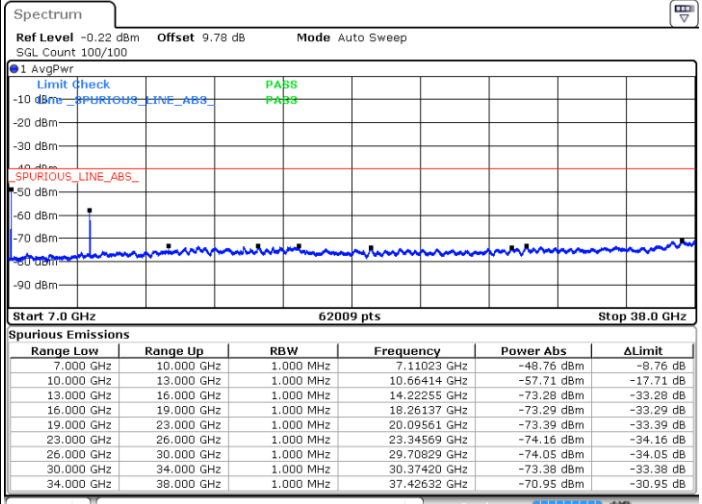

LTE Band 48 / 10MHz

64QAM / High channel

Port 3

Date: 2 DEC 2020 17:19:47

Date: 20 NOV 2020 19:33:05

Port 4

Date: 2 DEC 2020 17:36:03

Date: 20 NOV 2020 20:06:27

LTE Band 48 / 10MHz

256QAM / Low channel

Port 1

Date: 2 DEC 2020 09:28:59

Date: 19 NOV 2020 17:39:04

Port 2

Date: 2 DEC 2020 10:09:42

Date: 19 NOV 2020 18:09:10